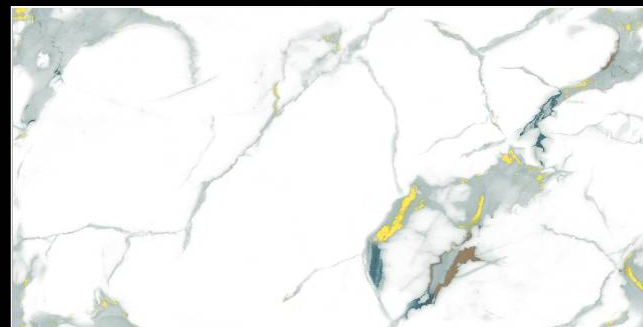

BACK TO INDEX