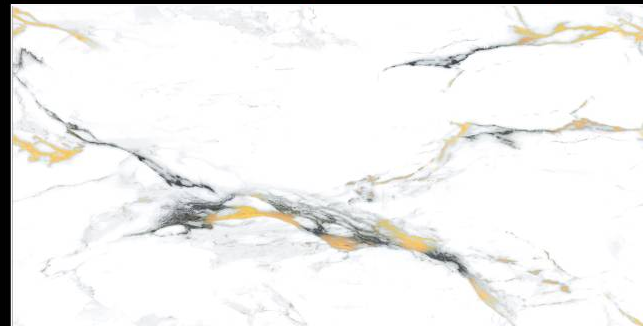

BACK TO INDEX