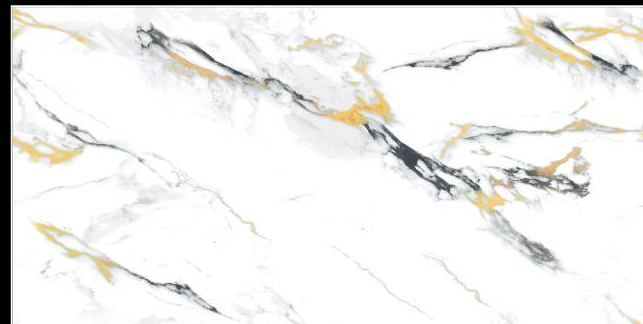

BACK TO INDEX