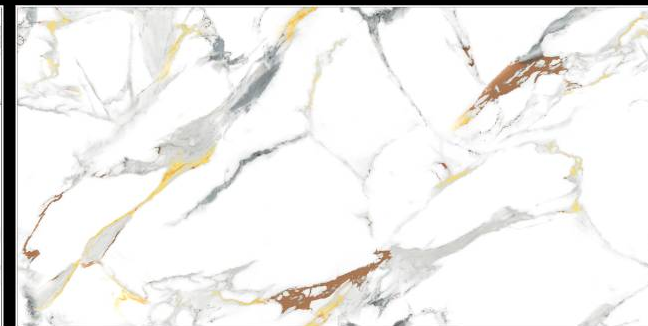

BACK TO INDEX