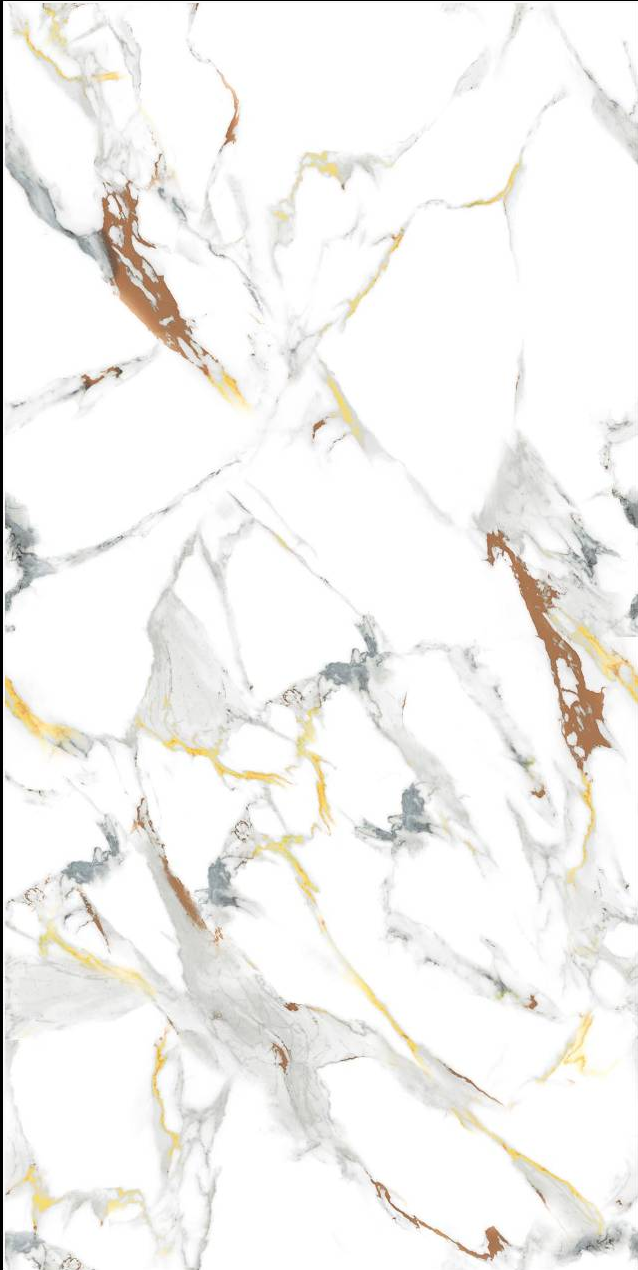

MULTI *Collection* STATUARIO ENDLESS

LOKI STATUARIO

Size :
600X1200 MM

Random :
4

Finish :
Glossy

SCAN FOR
360 VIEW

BACK TO INDEX

MULTI *Collection* STATUARIO ENDLESS