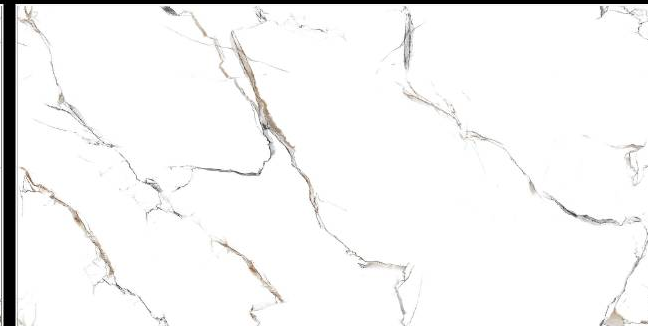

BACK TO INDEX