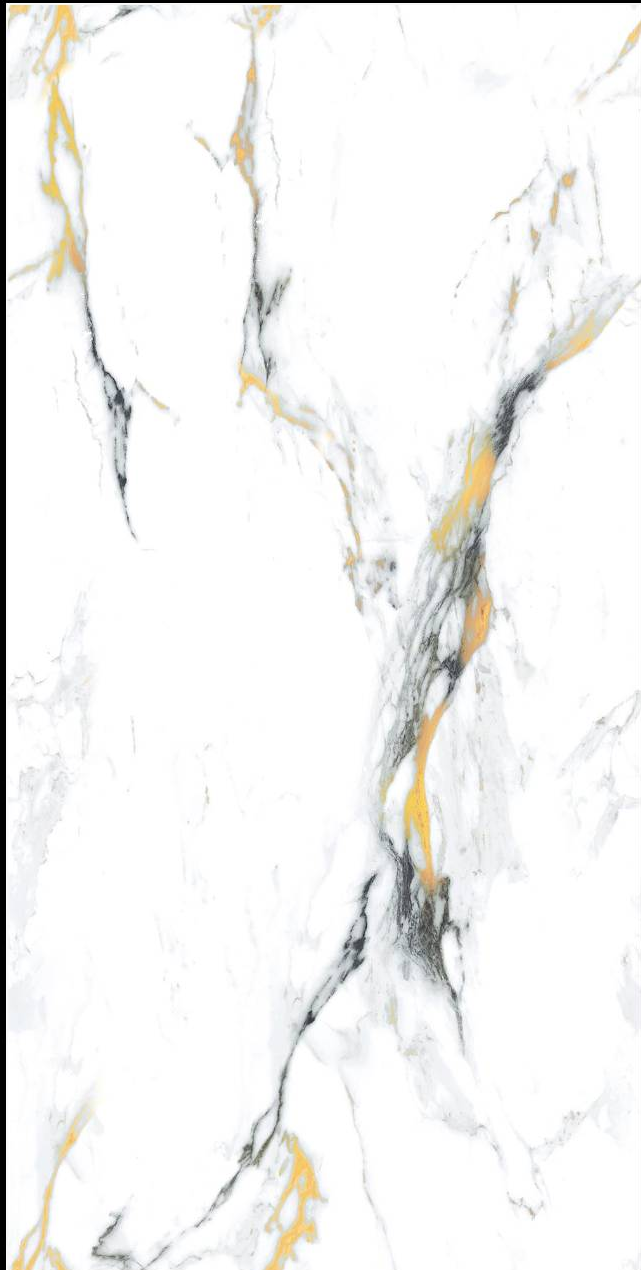

Random :
4

Finish :
Glossy

SCAN FOR
360 VIEW

BACK TO INDEX

MULTI *Collection* STATUARIO ENDLESS

STATUARIO KGF

Size :
600X1200 MM

Random :
3