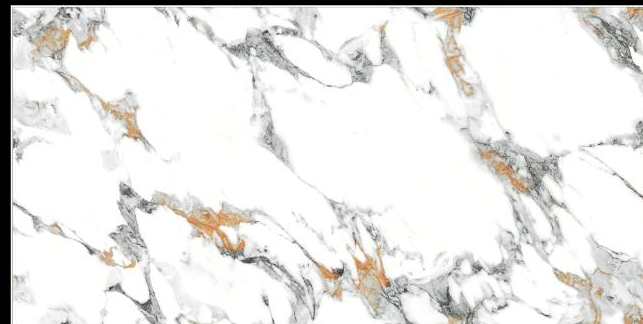

BACK TO INDEX