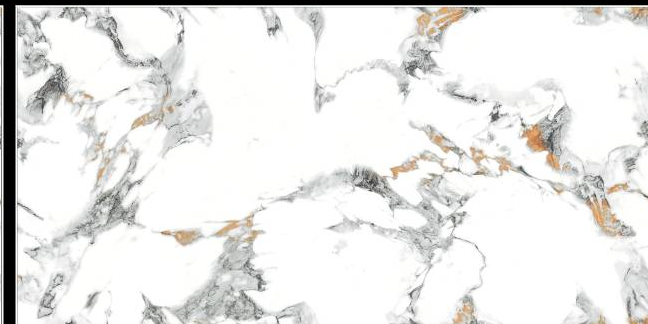

BACK TO INDEX