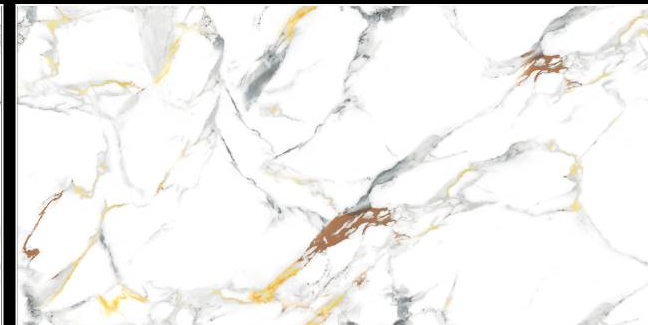

BACK TO INDEX