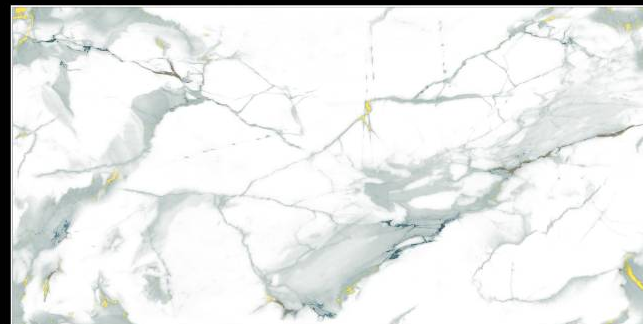

BACK TO INDEX