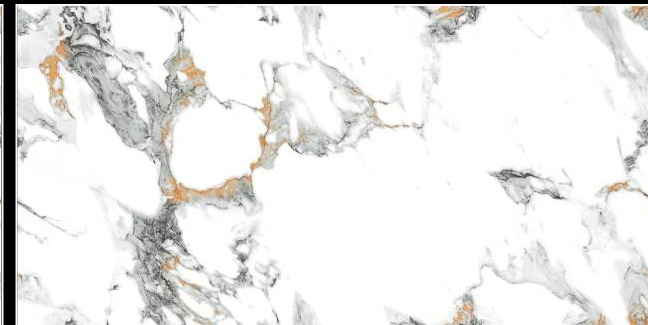

BACK TO INDEX