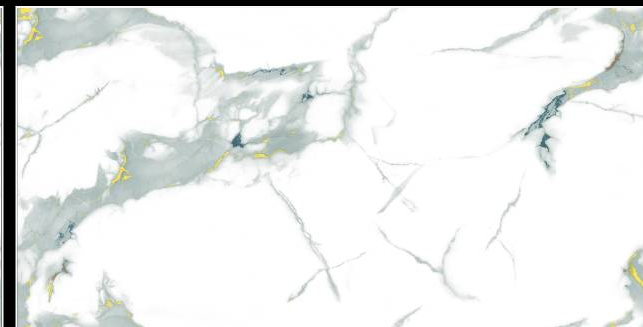

BACK TO INDEX