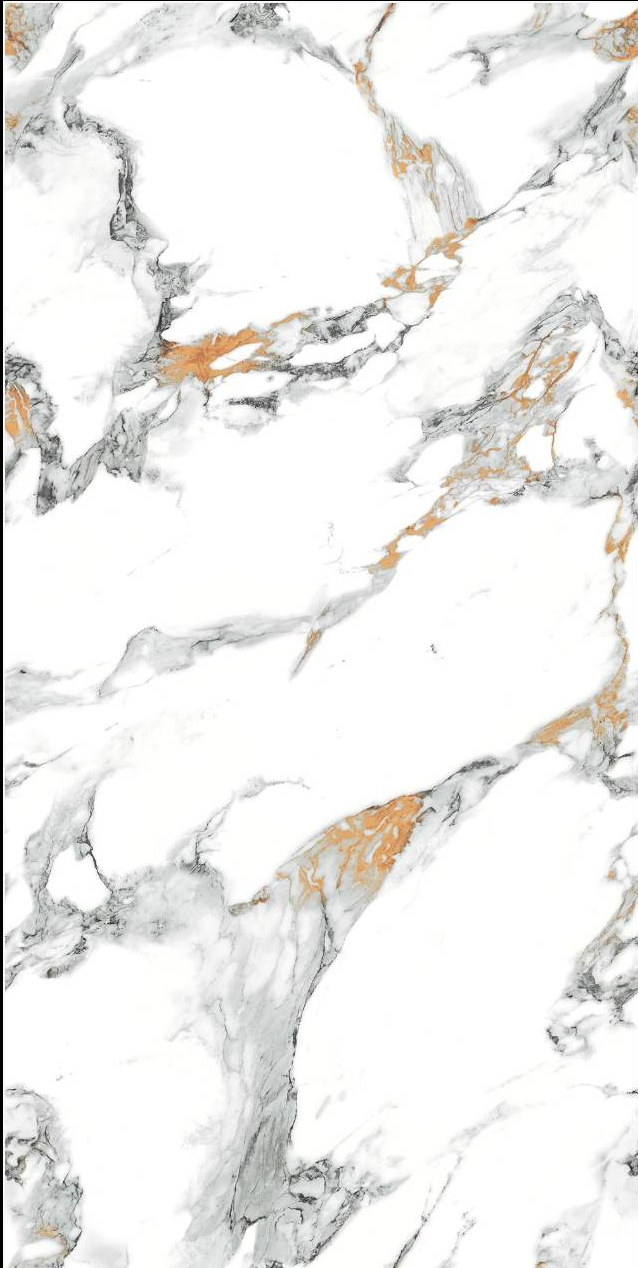

MULTI *Collection* STATUARIO ENDLESS

LOKI STATUARIO

Size :
600X1200 MM

Random :
4

Finish :
Glossy

SCAN FOR
360 VIEW