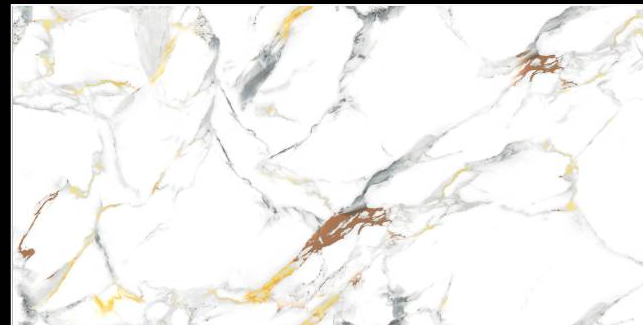

BACK TO INDEX