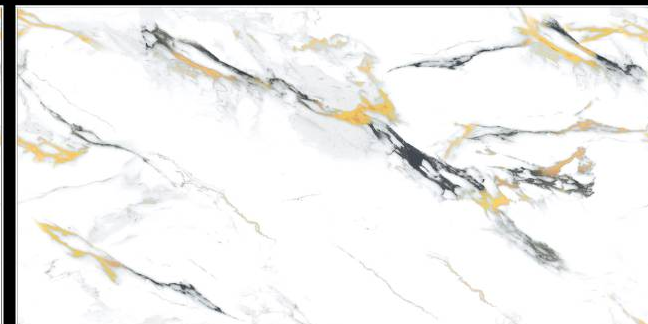

BACK TO INDEX