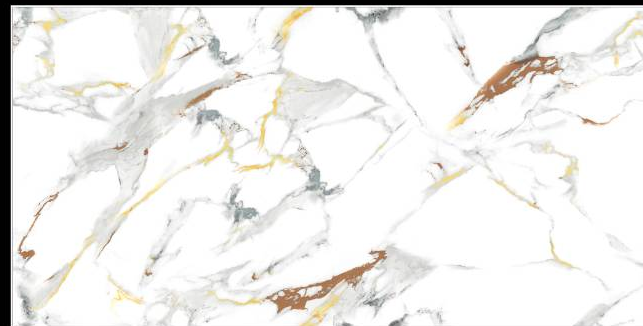

BACK TO INDEX