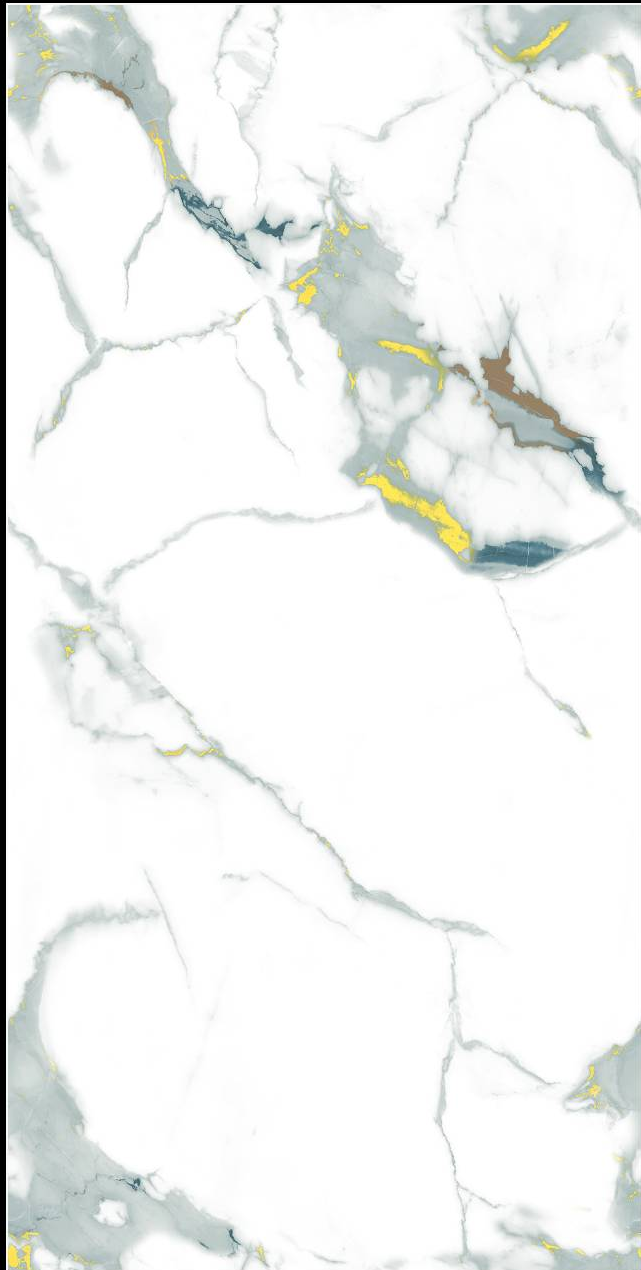

Size :
600X1200 MM

Random :
4

Finish :
Glossy

SCAN FOR
360 VIEW

BACK TO INDEX

MULTI *Collection* STATUARIO ENDLESS

SPIRIT BLUE

Size :
600X1200 MM