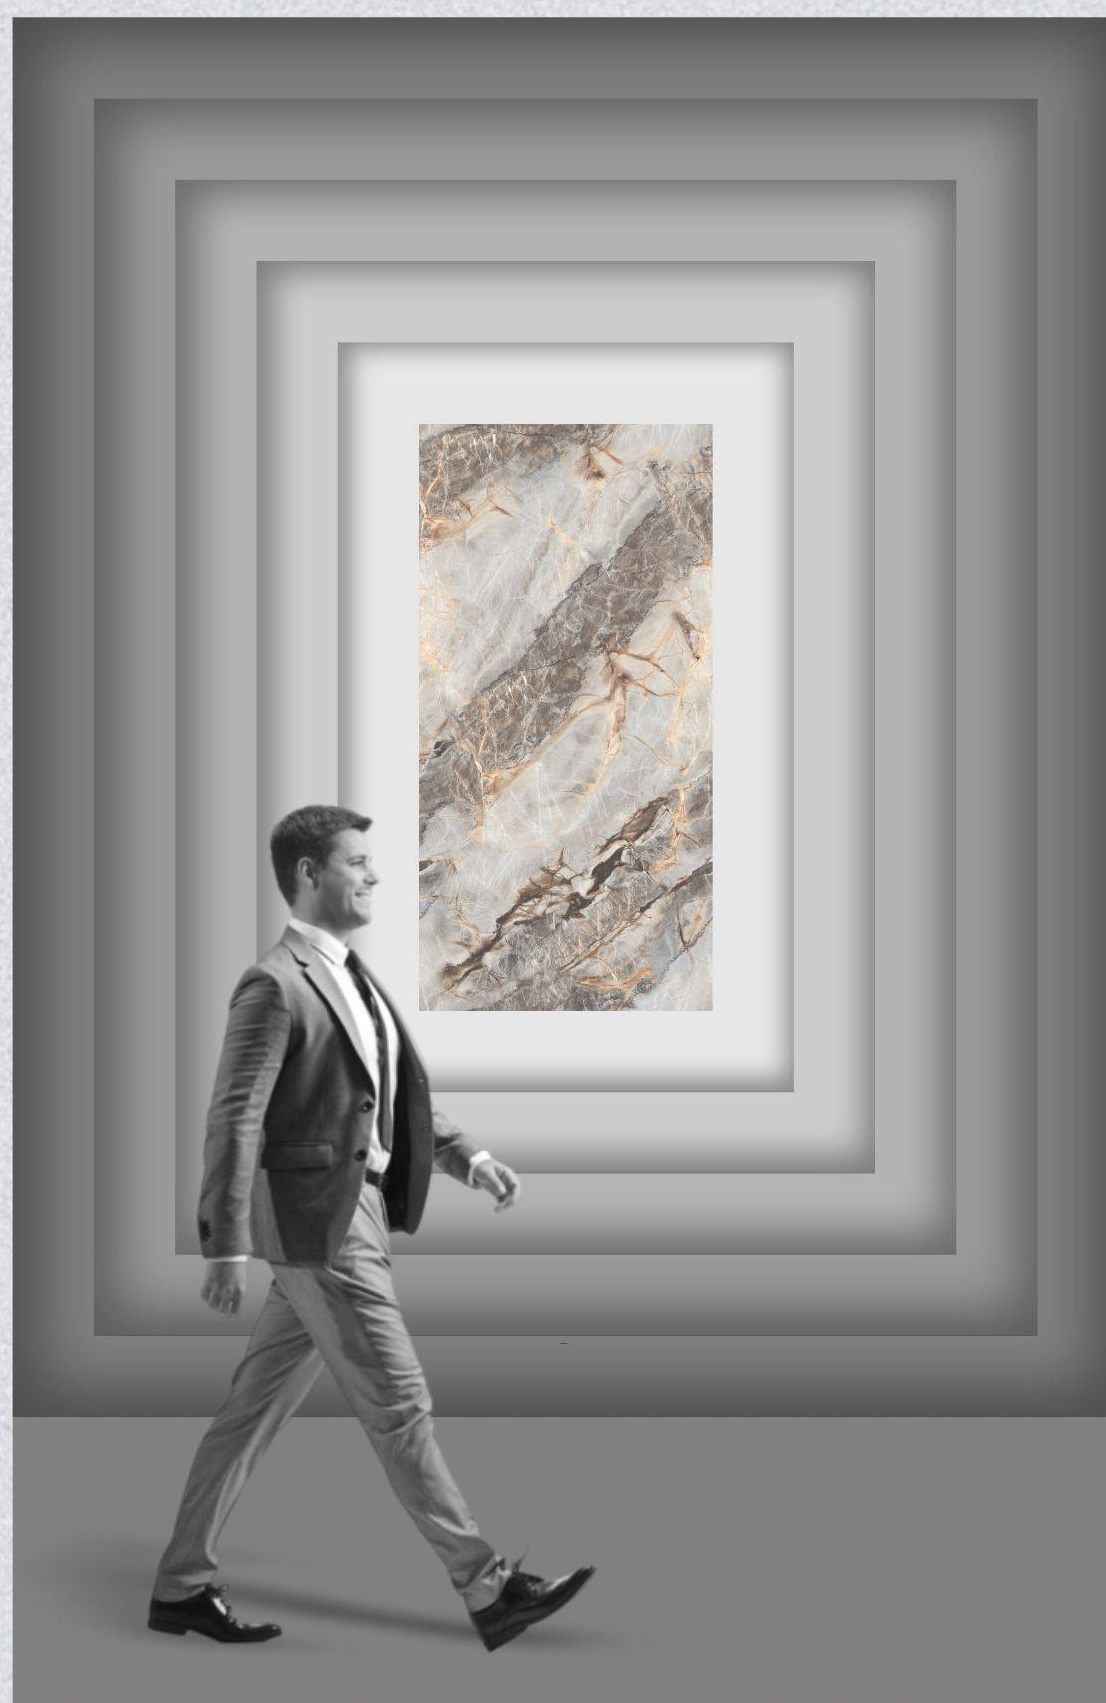

GLOSSY *Collection*
ENDLESS

600X1200MM

the **BEYOND
IMAGINATION**