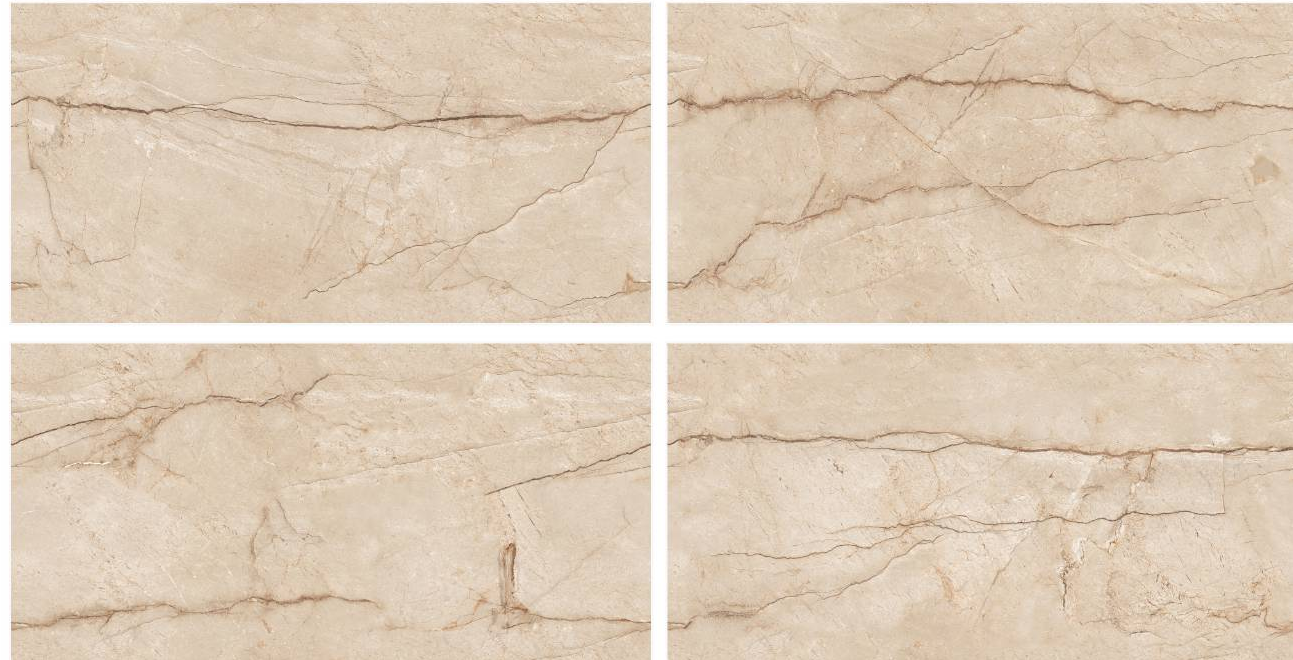

DOLOMITE BEIGE

Size :
600X1200 MM

Random :
4

Finish :
Glossy

SCAN FOR
360 VIEW