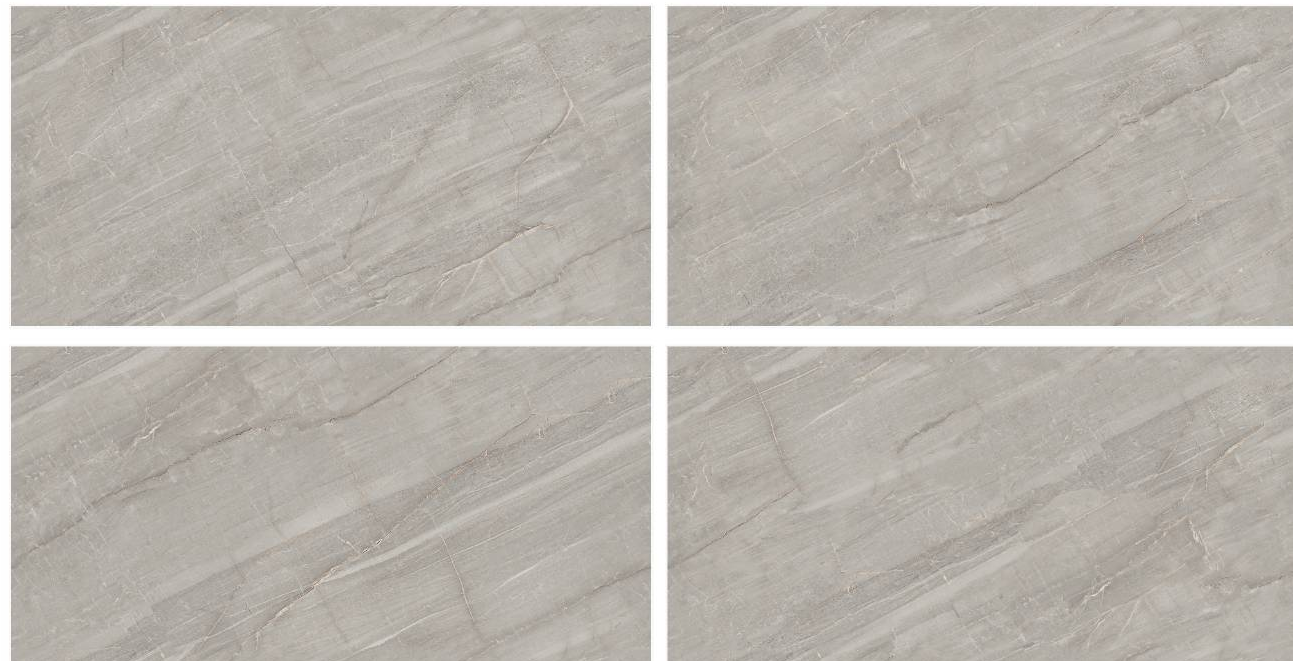

CARMEL GREY

Size :
600X1200 MM

Random :
4

Finish :
Glossy

SCAN FOR
360 VIEW