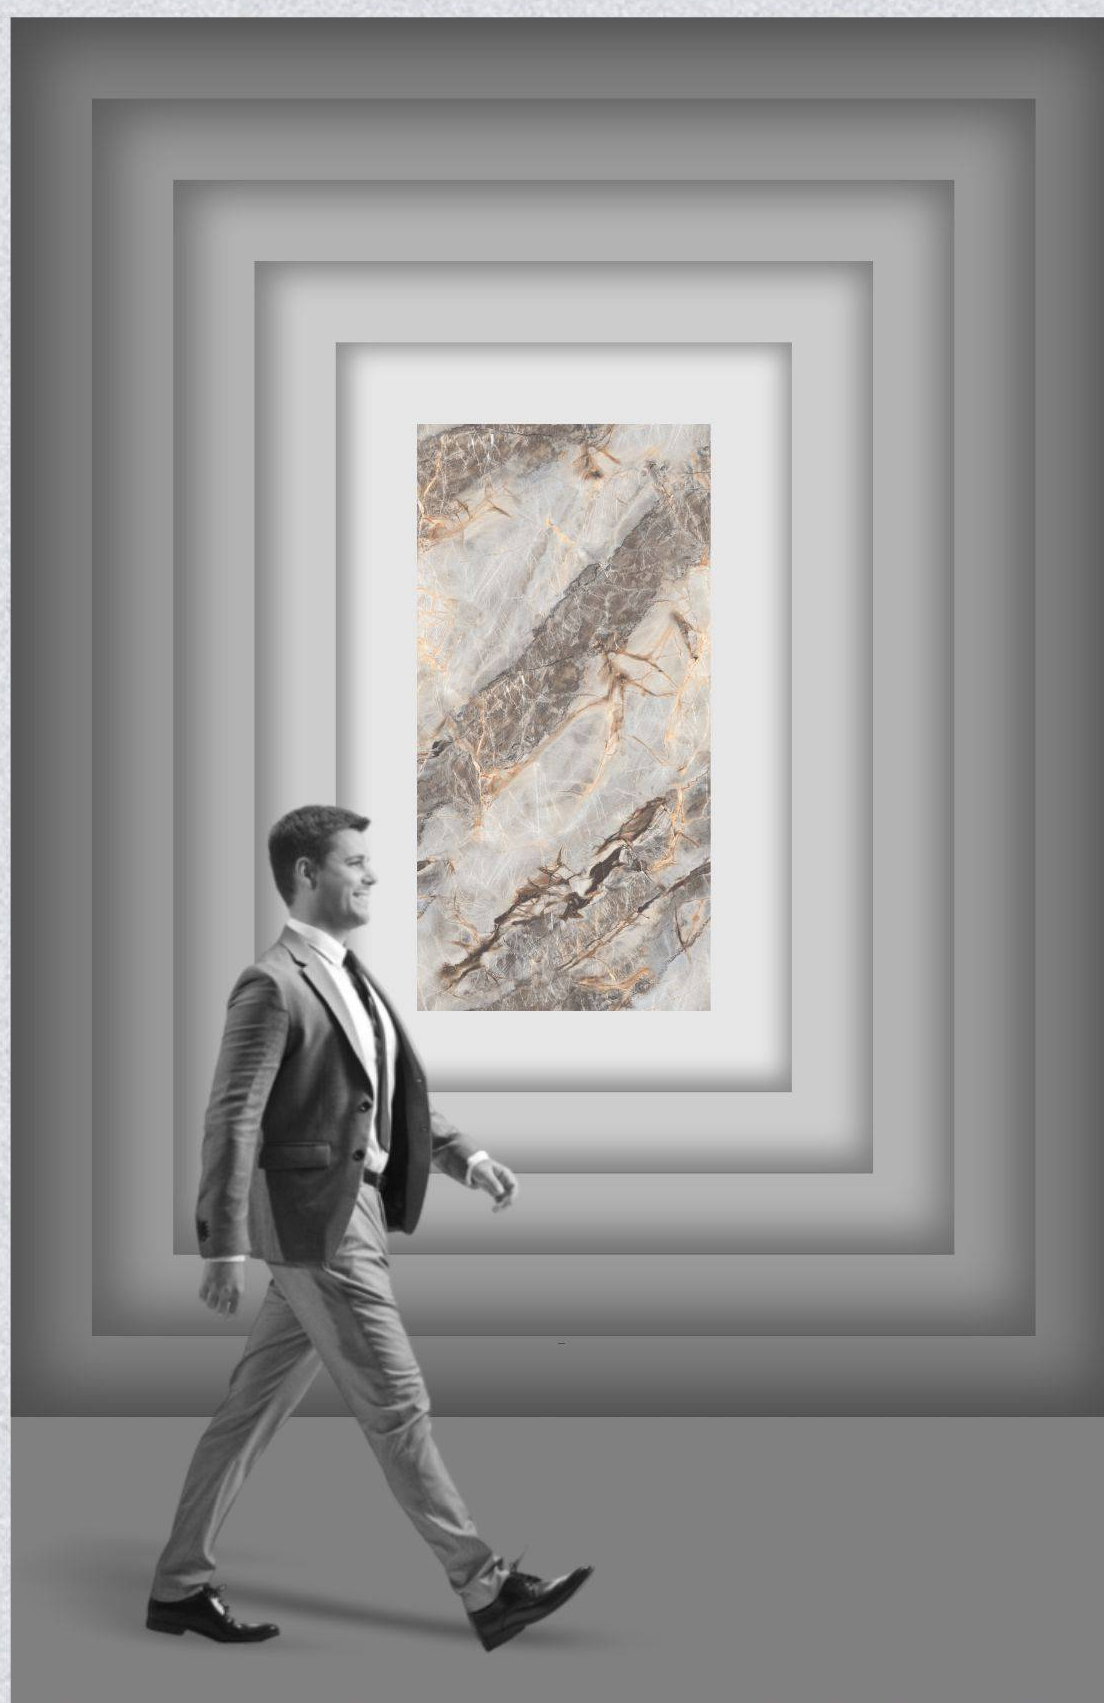

GLOSSY *Collection*
ENDLESS

600X1200MM

the **BEYOND
IMAGINATION**