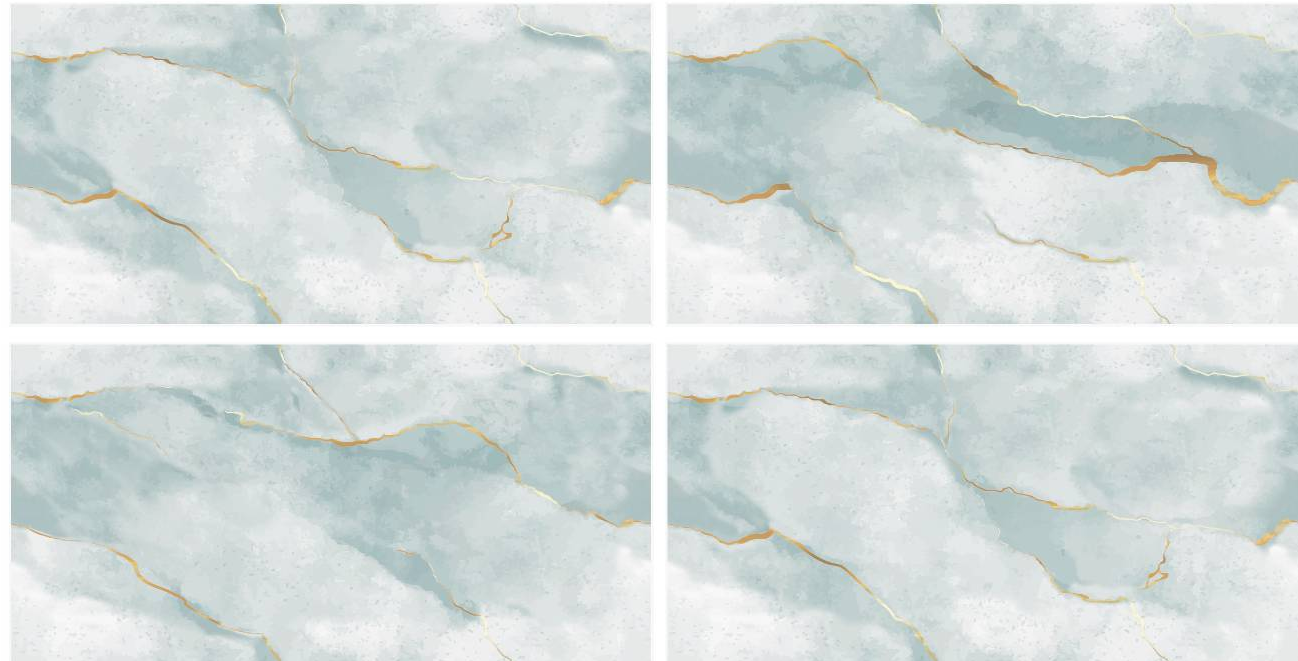

KOLINA AQUA

Size :
600X1200 MM

Random :
3

Finish :
Glossy

SCAN FOR
360 VIEW