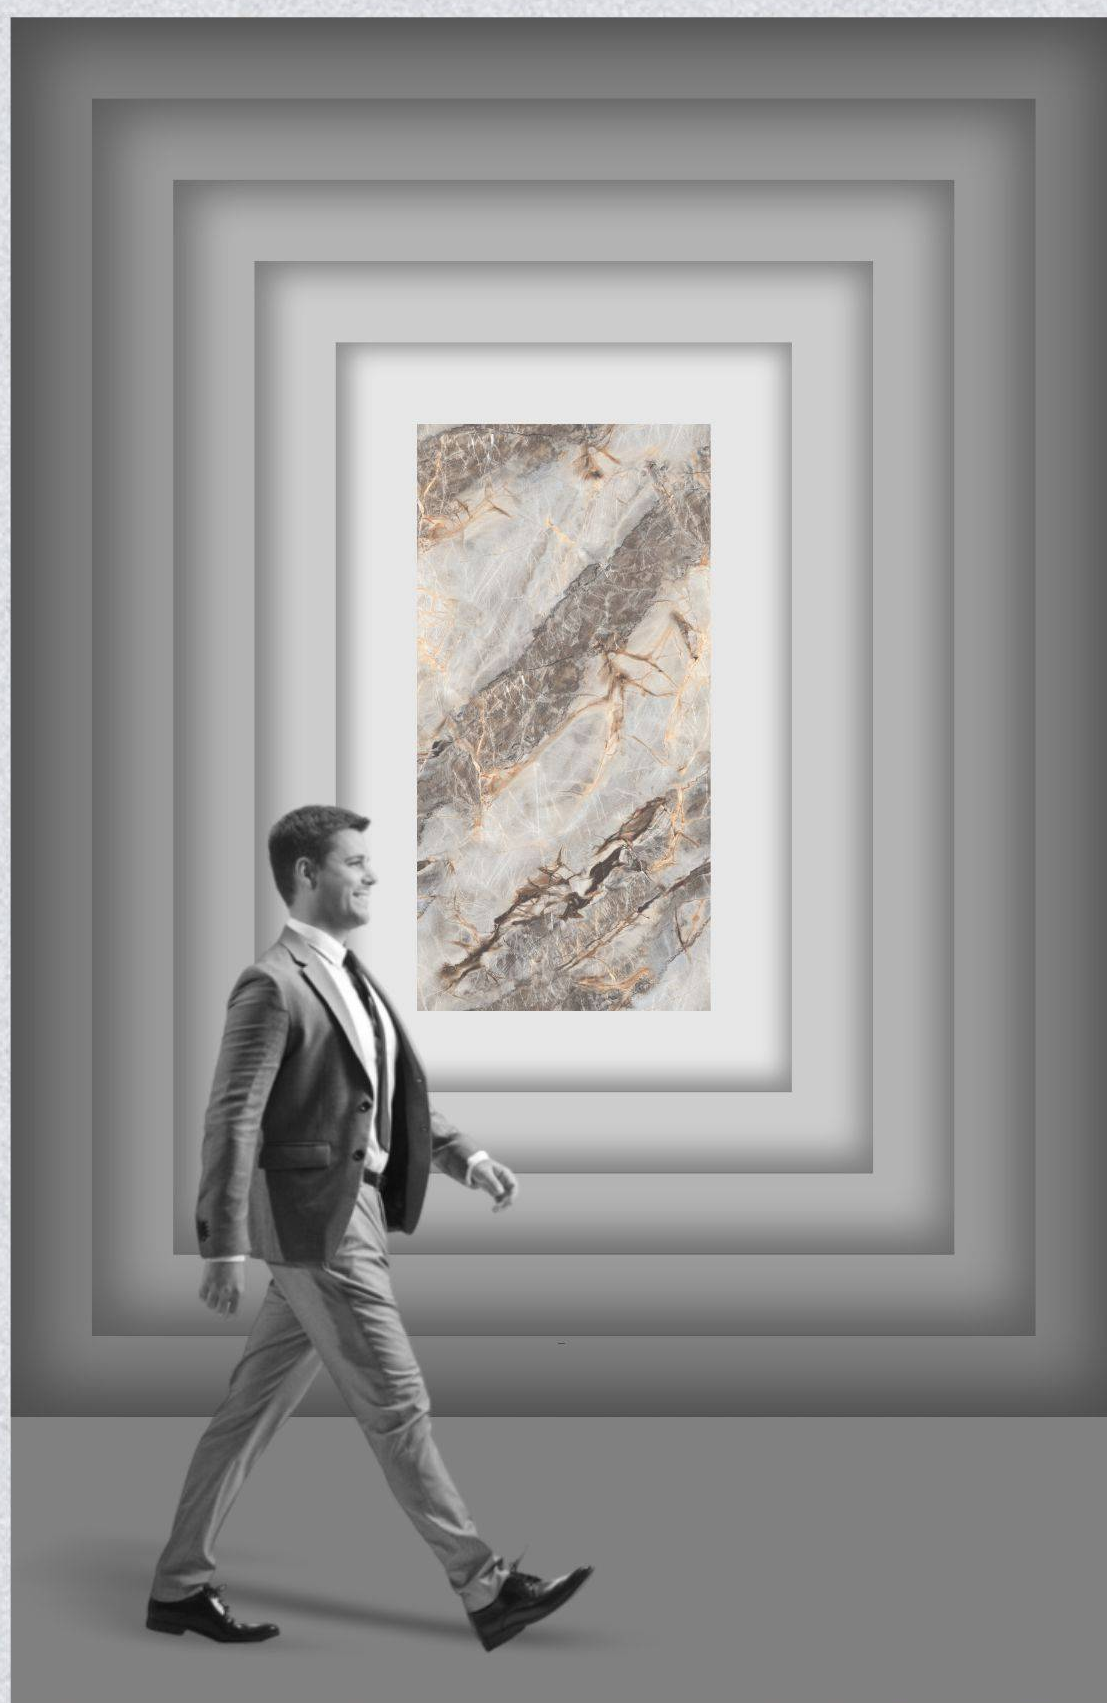

GLOSSY *Collection*
ENDLESS

600X1200MM

the **BEYOND
IMAGINATION**