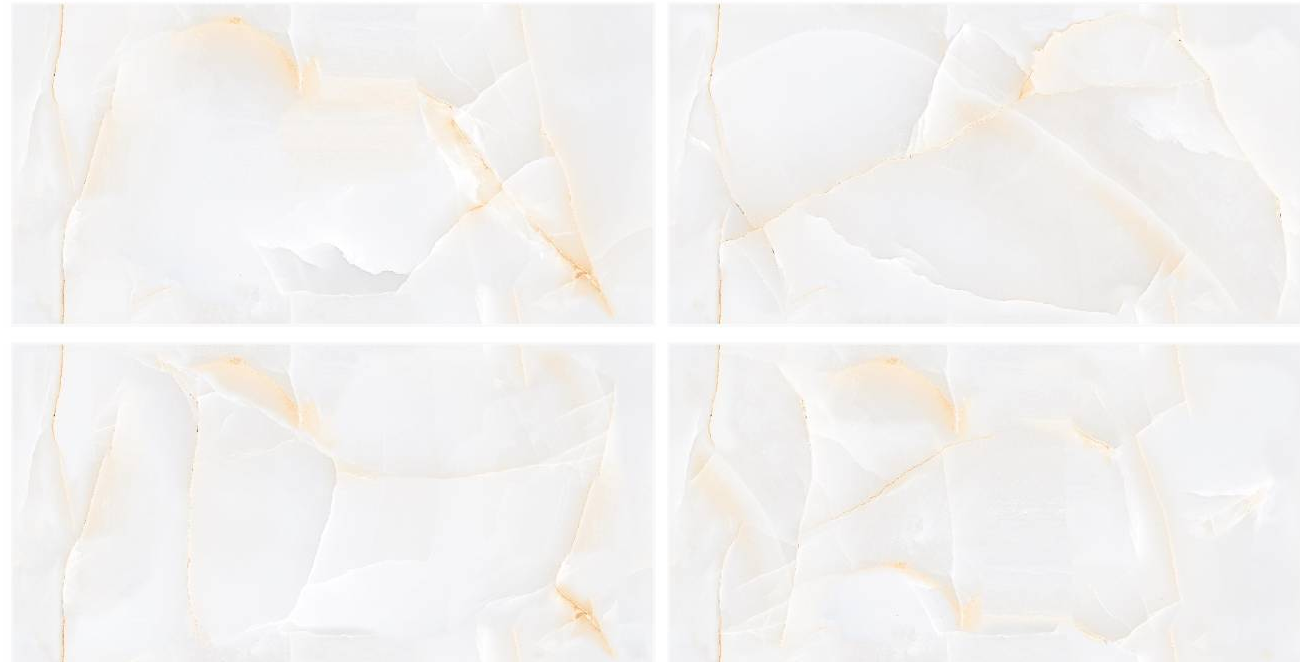

ONYX GOLD

Size :
600X1200 MM

Random :
4

Finish :
Glossy

SCAN FOR
360 VIEW