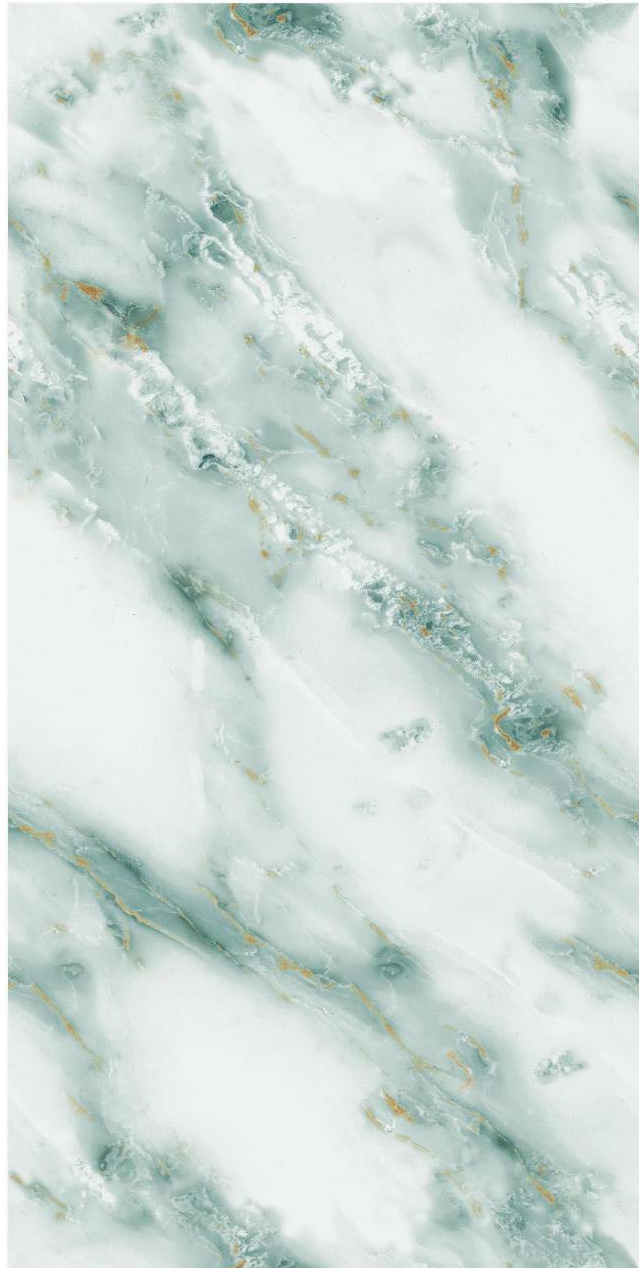

Size :
600X1200 MM

Random :
3

Finish :
Glossy

SCAN FOR
360 VIEW

SASSY GREEN

Size :
600X1200 MM

Random :
3

Finish :
Glossy