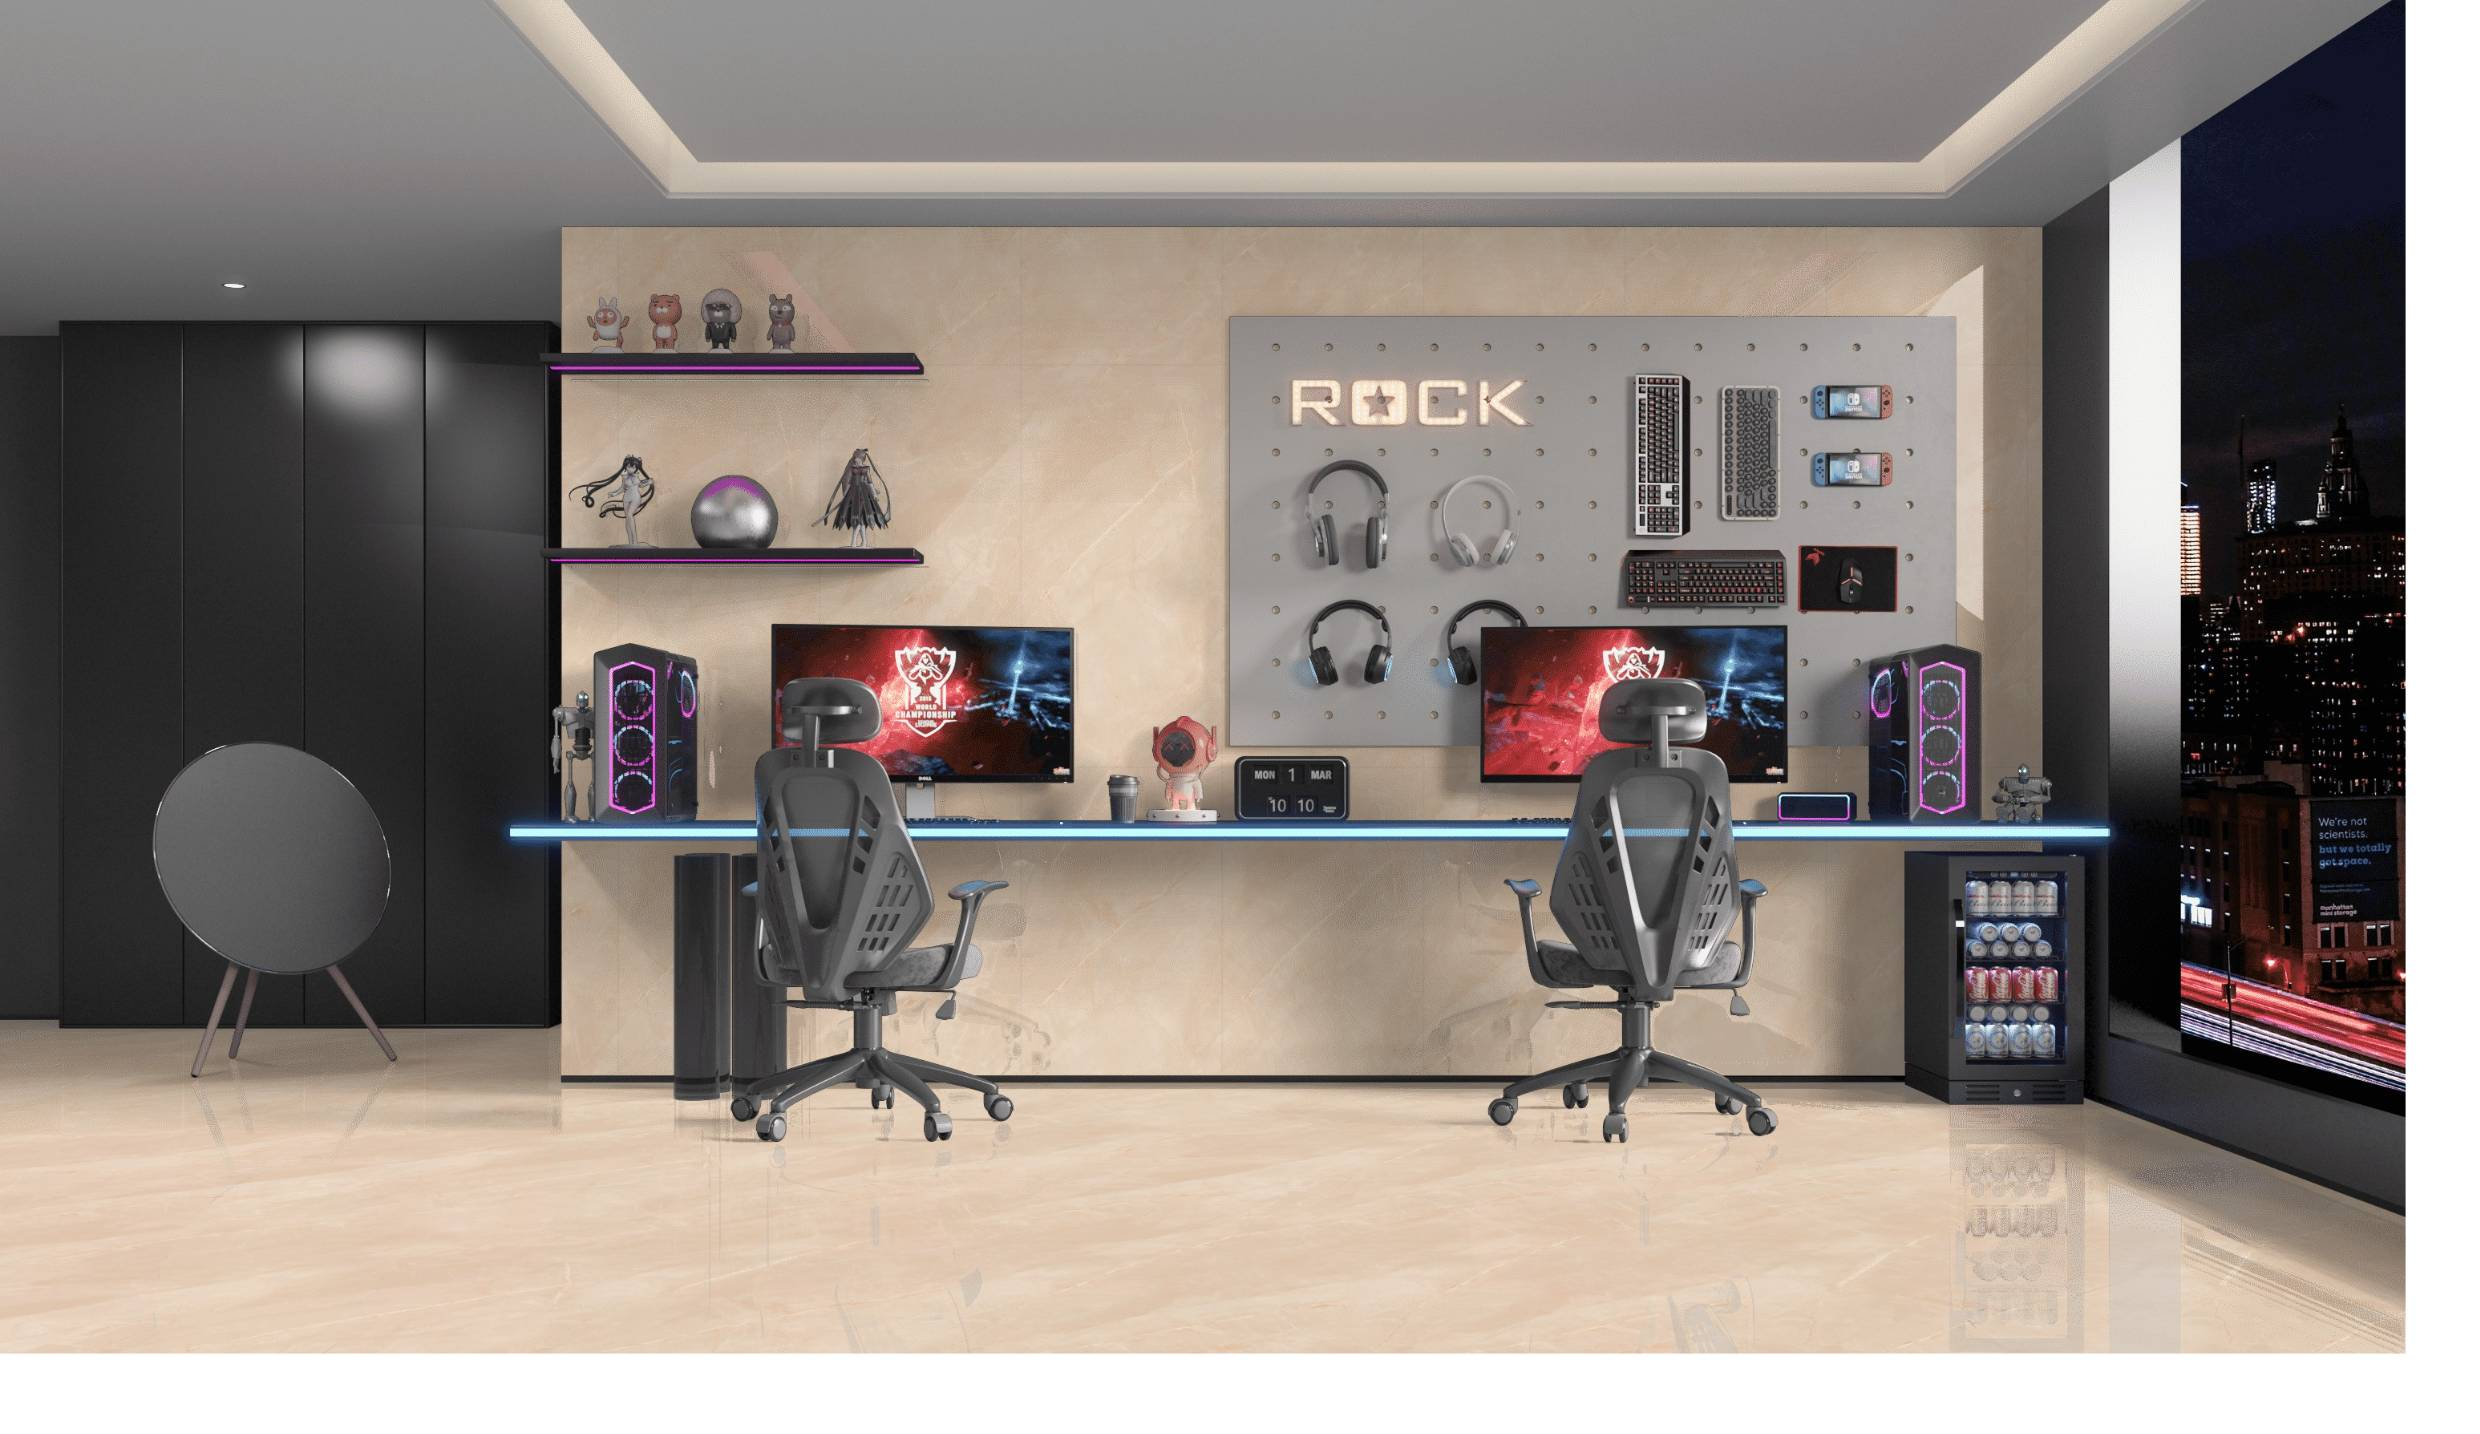

ROCK

MON 1 MAR
10 10

We're not
scientists.
but we totally
got space.