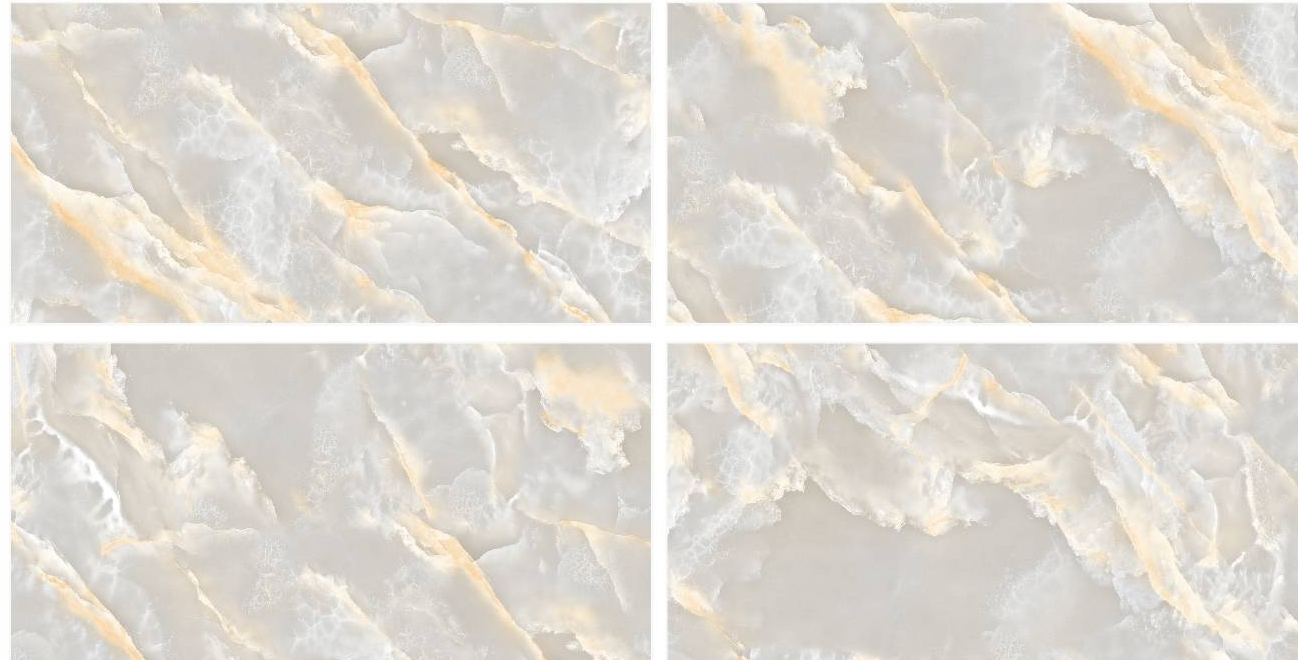

ROYAL ONYX

Size :
600X1200 MM

Random :
4

Finish :
Glossy

SCAN FOR
360 VIEW