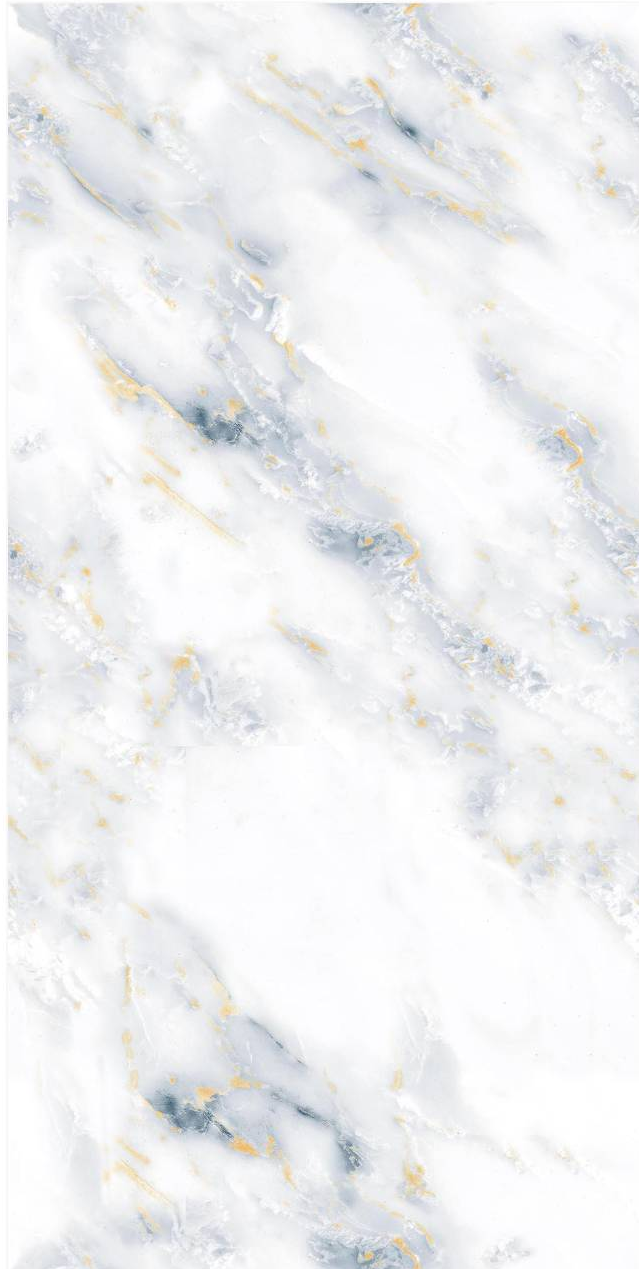

SASSY AZUL

Size :
600X1200 MM

Random :
3

Finish :
Glossy

SCAN FOR
360 VIEW