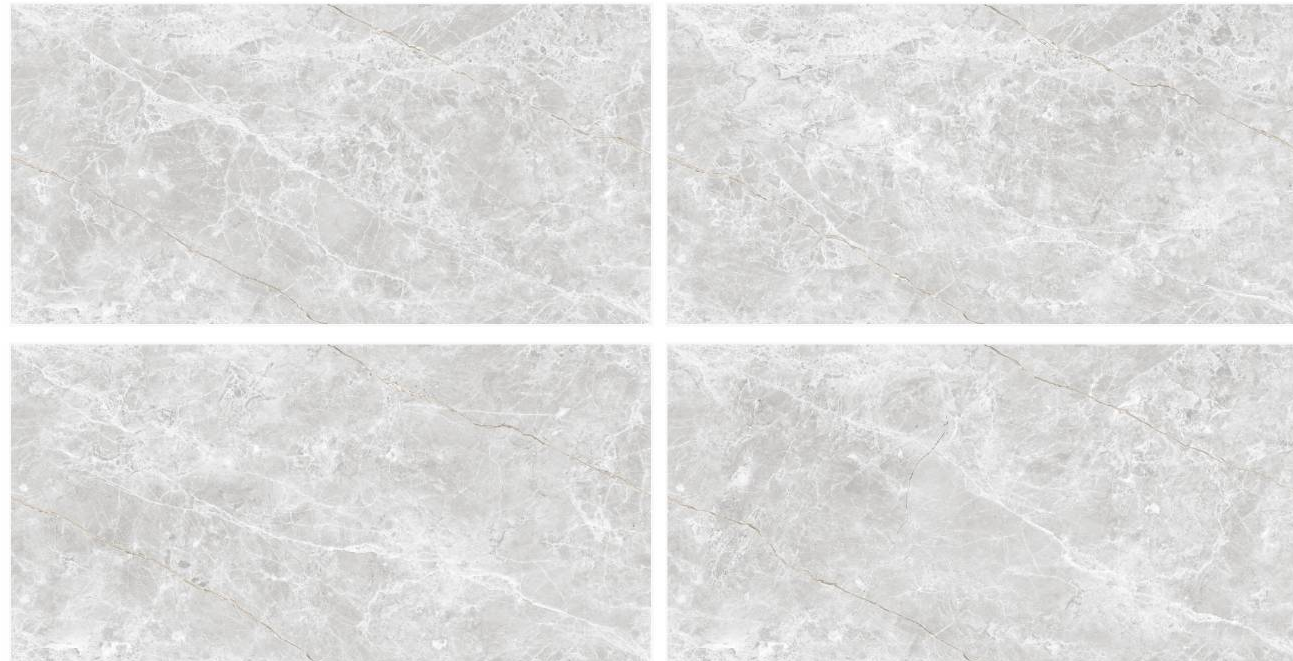

RIVER GREY

Size :
600X1200 MM

Random :
4

Finish :
Glossy

SCAN FOR
360 VIEW