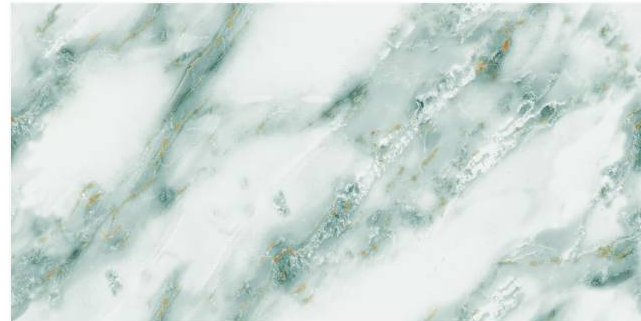

SCAN FOR
360 VIEW

SCATE SILVER

Size :
600X1200 MM

Random :
3

Finish :
Glossy

SCAN FOR
360 VIEW

SILK AQUA GOLD

Size :
600X1200 MM