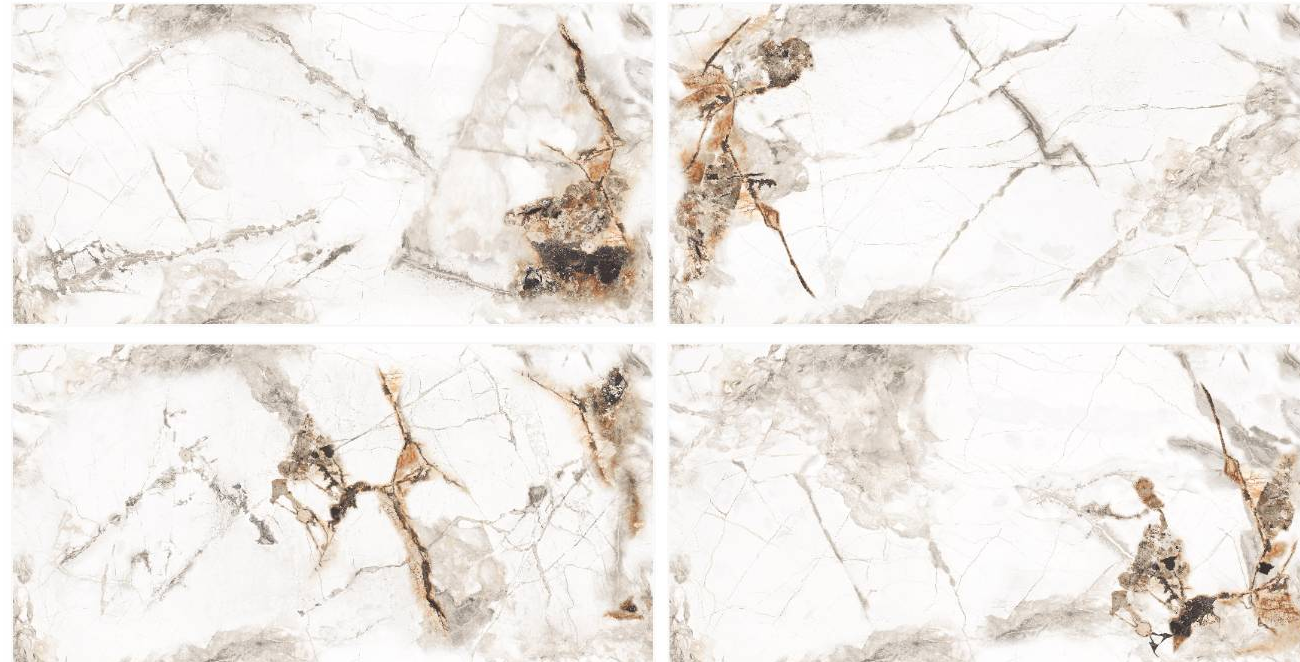

SCAN FOR
360 VIEW

GLOSSY *Collection*
ENDLESS

OLYMPIC WHITE

Size :
600X1200 MM

Random :
4

Finish :
Glossy

SCAN FOR
360 VIEW

BACK TO INDEX