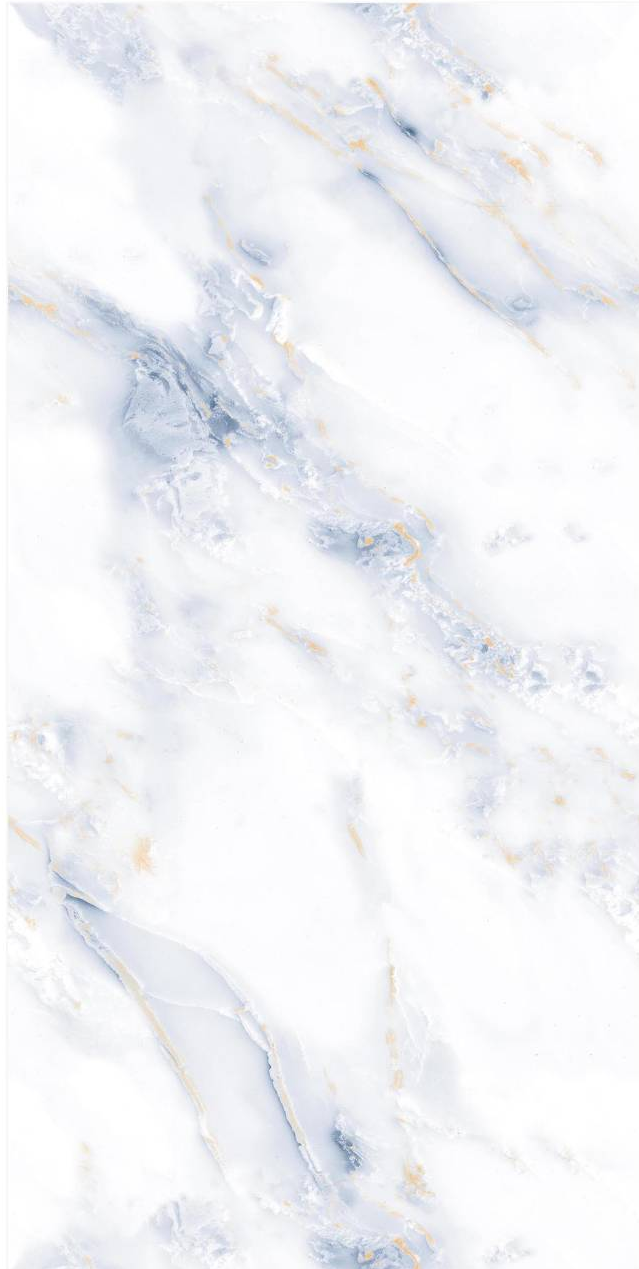

Finish :
Glossy

SCAN FOR
360 VIEW

SASSY AZUL

Size :
600X1200 MM

Random :
3

Finish :
Glossy

SCAN FOR
360 VIEW

SASSY BLUE