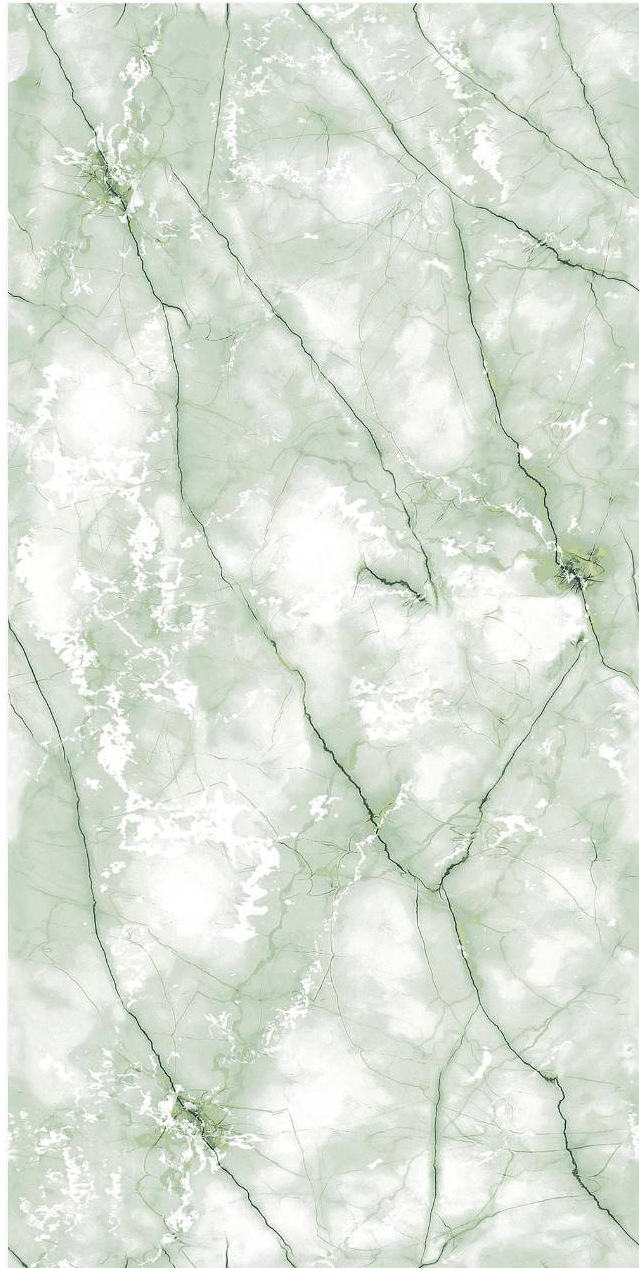

IRAQI OLIVE

Size :
600X1200 MM

Random :
3

Finish :
Glossy

SCAN FOR
360 VIEW

IRAQI PEARL

Size :
600X1200 MM

Random :
3