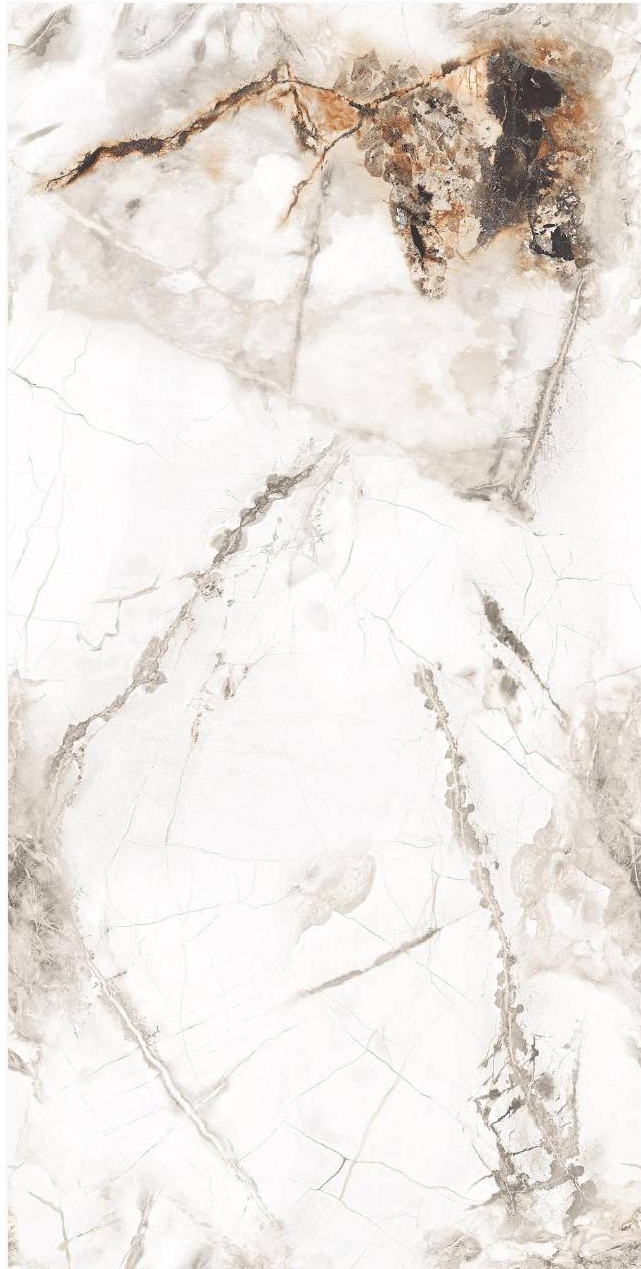

GLOSSY *Collection*
ENDLESS

OLYMPIC WHITE

Size :
600X1200 MM

Random :
4

Finish :
Glossy

SCAN FOR
360 VIEW