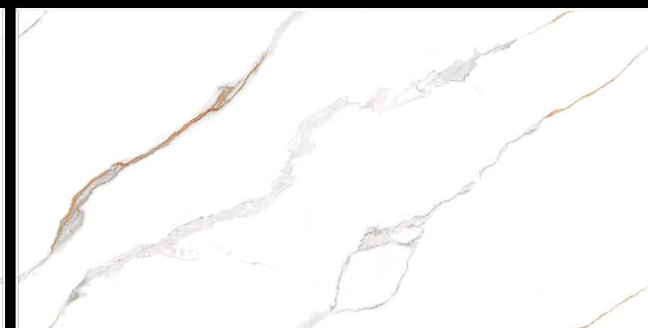

BACK TO INDEX