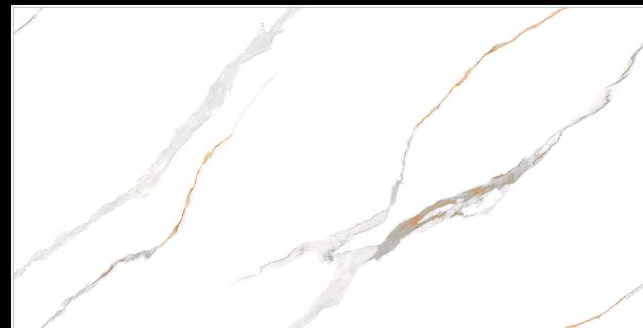

BACK TO INDEX