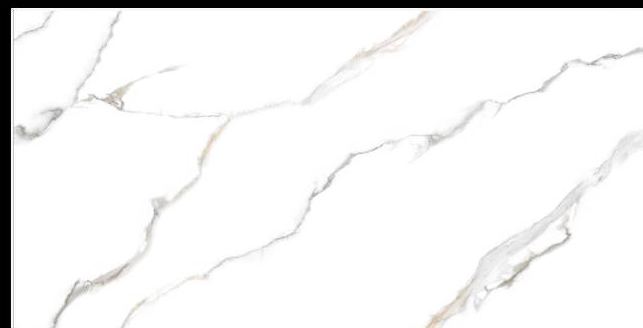

BACK TO INDEX