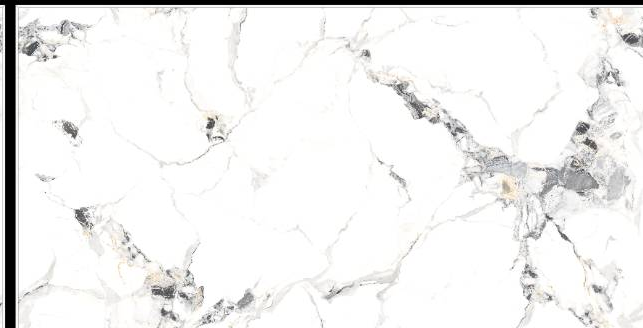

BACK TO INDEX