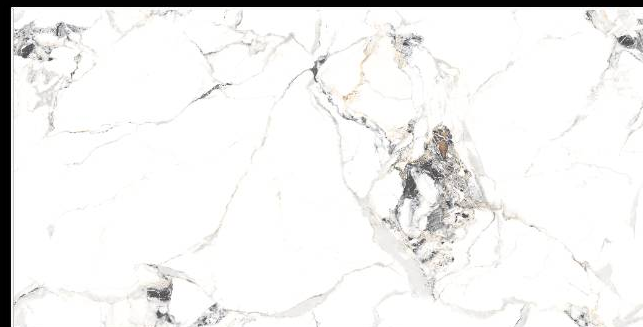

BACK TO INDEX