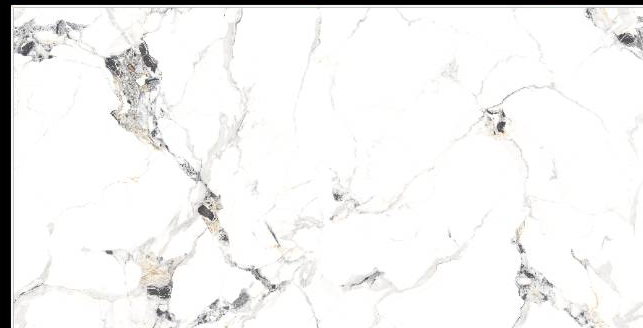

BACK TO INDEX