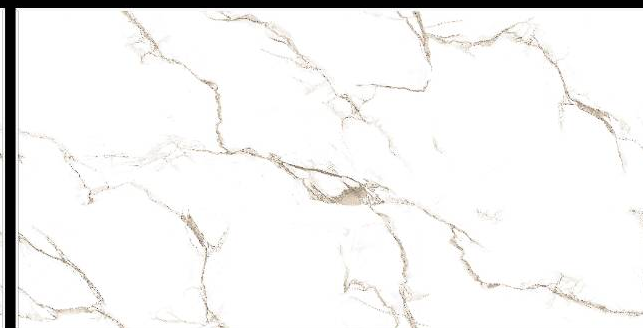

BACK TO INDEX