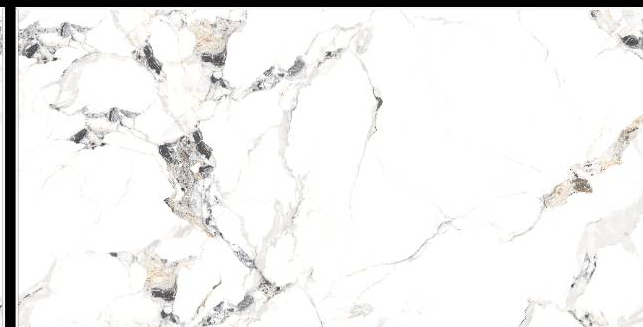

BACK TO INDEX