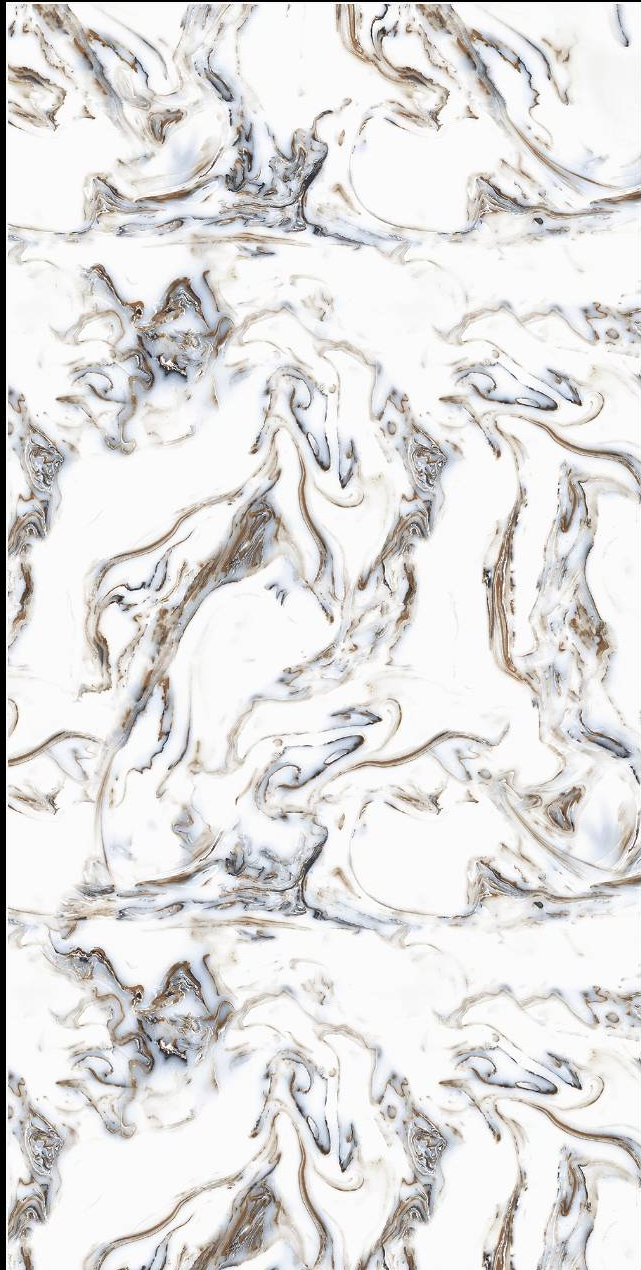

STATUARIO

Collection

FLUID BLUE

Size :
600X1200 MM

Random :
1

Finish :
Glossy

SCAN FOR
360 VIEW