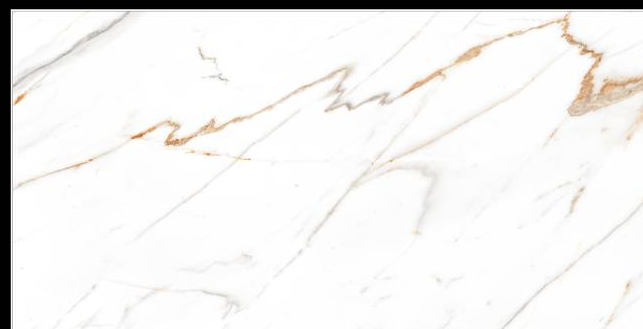

IMPERIAL GOLD

Size :
600X1200 MM

Random :
4

Finish :
Glossy

SCAN FOR
360 VIEW