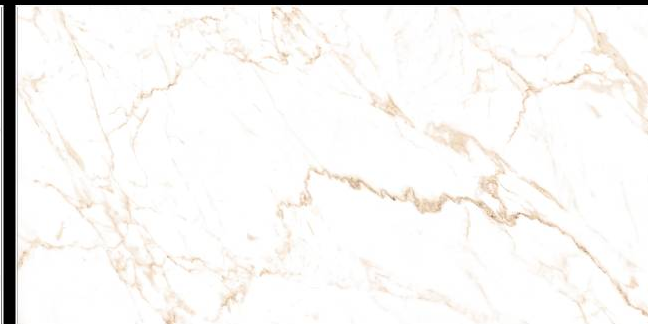

ORACLE GOLD

Size :
600X1200 MM

Random :
4

Finish :
Glossy

SCAN FOR
360 VIEW