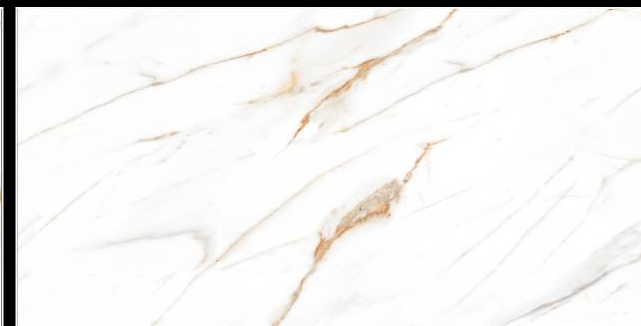

IMPERIAL GOLD

Size :
600X1200 MM

Random :
4

Finish :
Glossy

SCAN FOR
360 VIEW