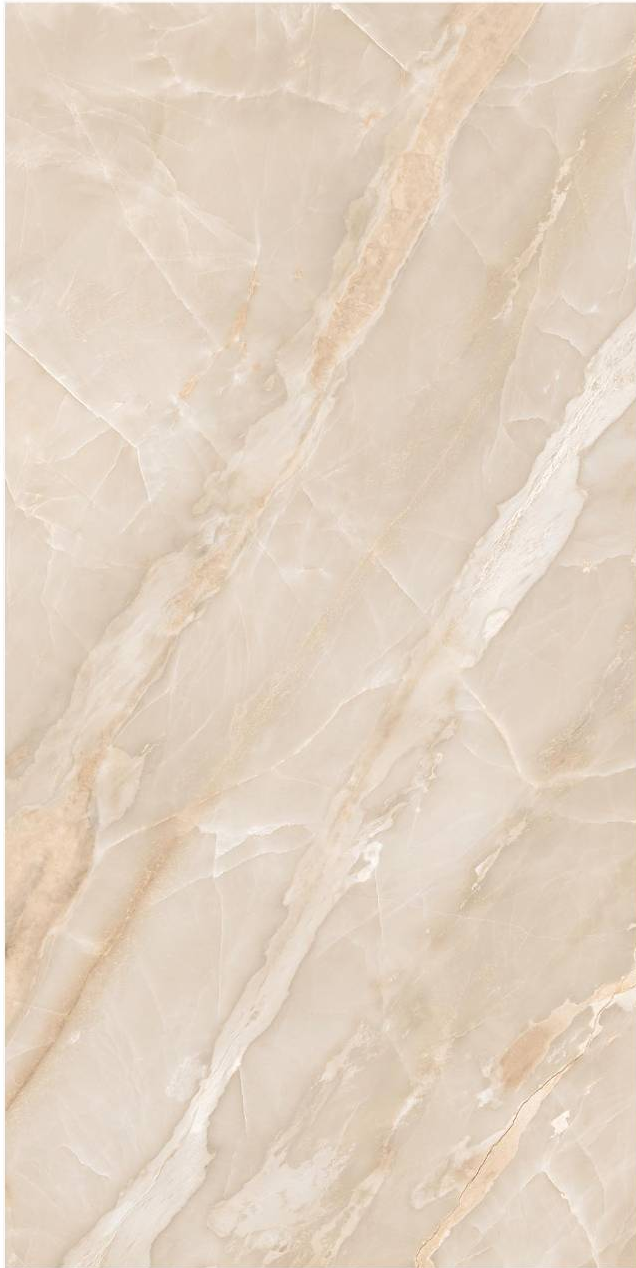

Size :
600X1200 MM

Random :
4

Finish :
Glossy

SCAN FOR
360 VIEW

ASTER BROWN

Size :
600X1200 MM

Random :
4

Finish :
Glossy