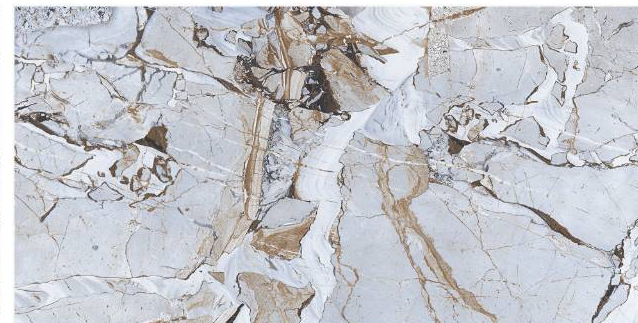

Finish :
Glossy

SCAN FOR
360 VIEW

HEXA BLUE

Size :
600X1200 MM

Random :
3

Finish :
Glossy

SCAN FOR
360 VIEW

HONEYCOMB GREY