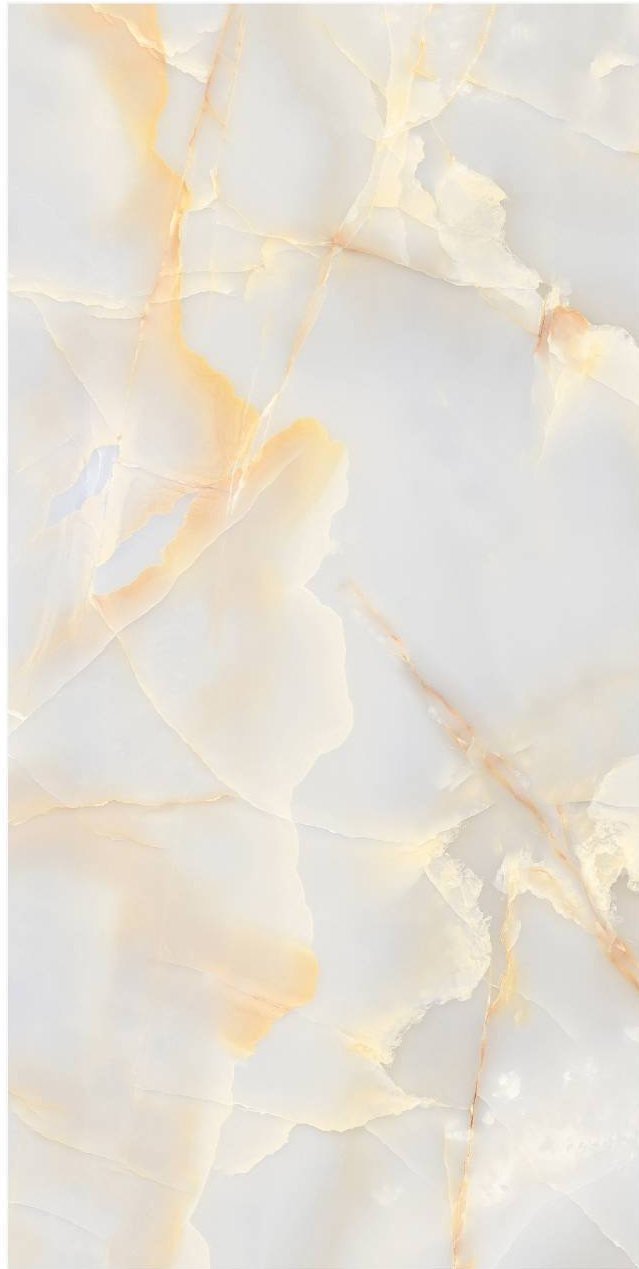

Size :
600X1200 MM

Random :
4

Finish :
Glossy

SCAN FOR
360 VIEW

STROM ONYX GOLD

Size :
600X1200 MM

Random :
4

Finish :
Glossy