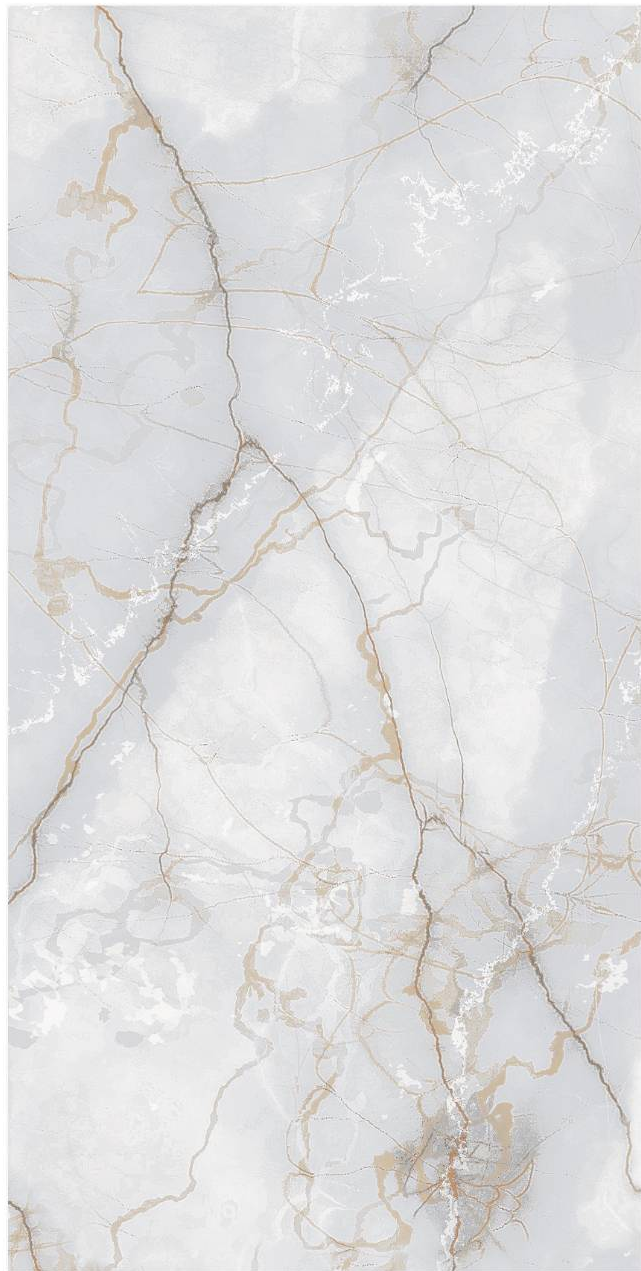

OMANI BLUE

Size :
600X1200 MM

Random :
4

Finish :
Glossy

SCAN FOR
360 VIEW