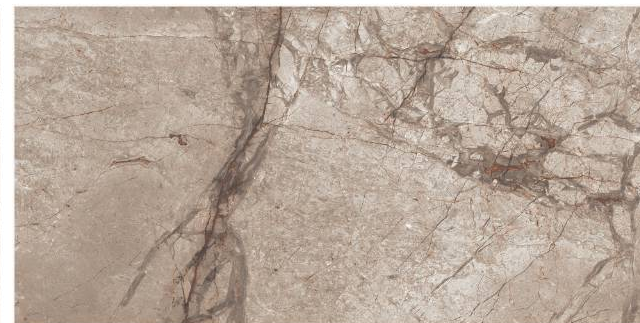

AMASYA BLACK

Size :
600X1200 MM

Random :
4

Finish :
Glossy

SCAN FOR
360 VIEW