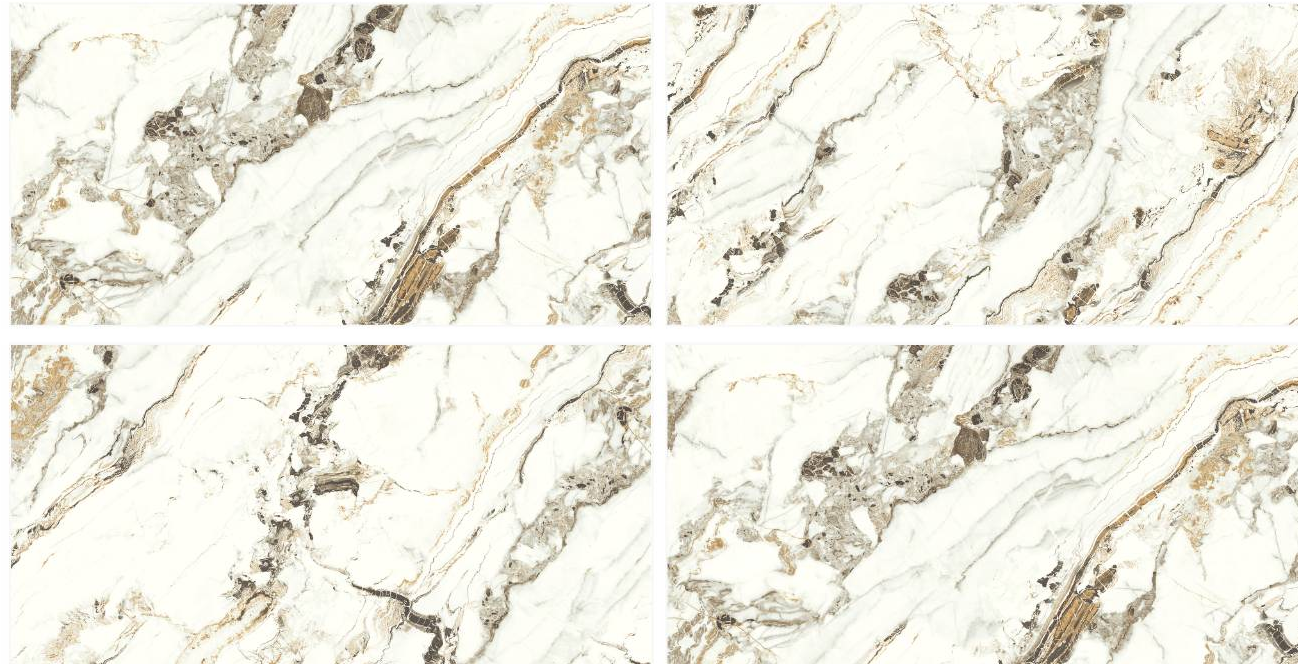

SCAN FOR
360 VIEW

KALK GREY

Size :
600X1200 MM

Random :
3

Finish :
Glossy

SCAN FOR
360 VIEW

LEO BEIGE

Size :
600X1200 MM