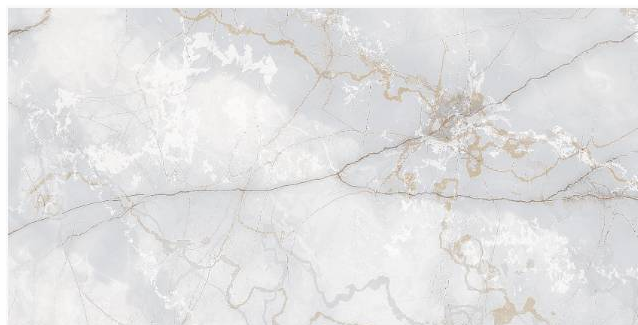

SCAN FOR
360 VIEW

OMANI BLUE

Size :
600X1200 MM

Random :
4

Finish :
Glossy

SCAN FOR
360 VIEW

ONYX AZUL

Size :
600X1200 MM