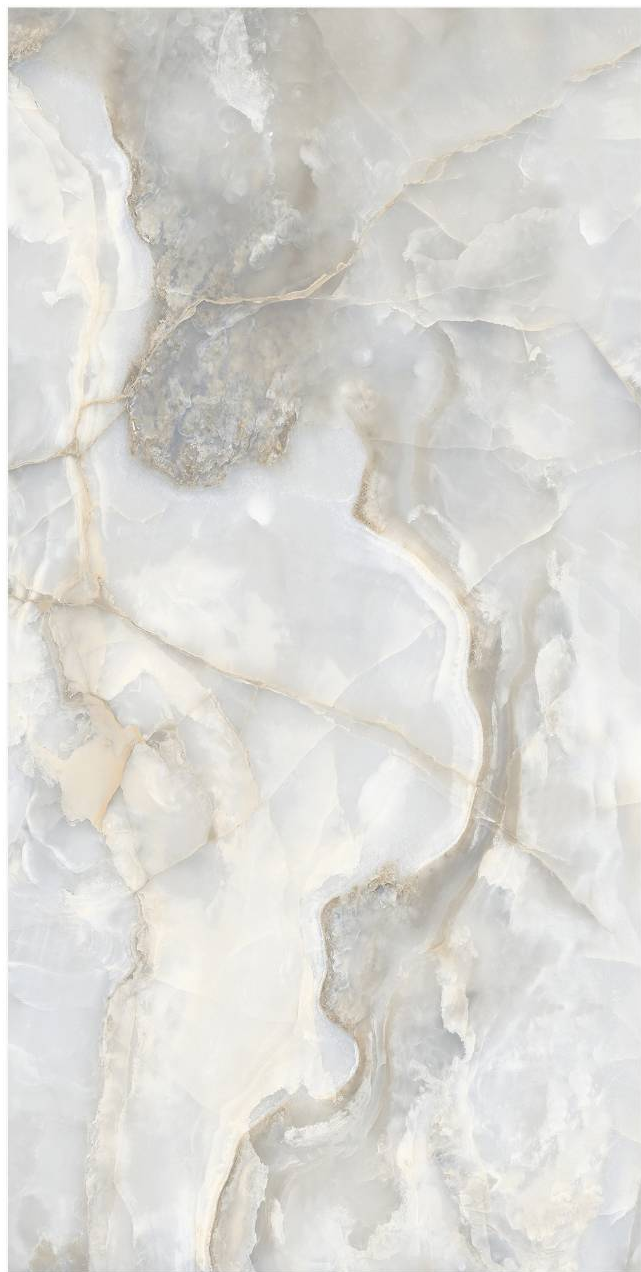

SCAN FOR
360 VIEW

OMANI BLUE

Size :
600X1200 MM

Random :
4

Finish :
Glossy

SCAN FOR
360 VIEW

ONYX AZUL

Size :
600X1200 MM