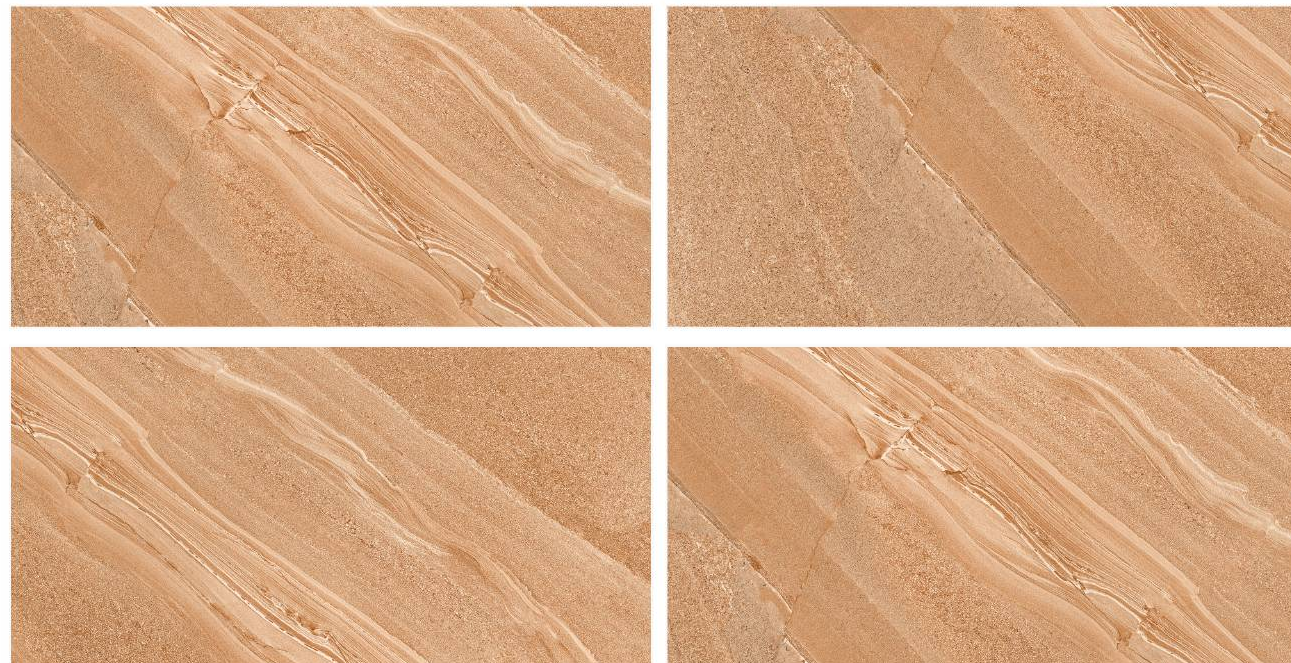

RAIT BROWN

Size :
600X1200 MM

Random :
3

Finish :
Glossy

SCAN FOR
360 VIEW