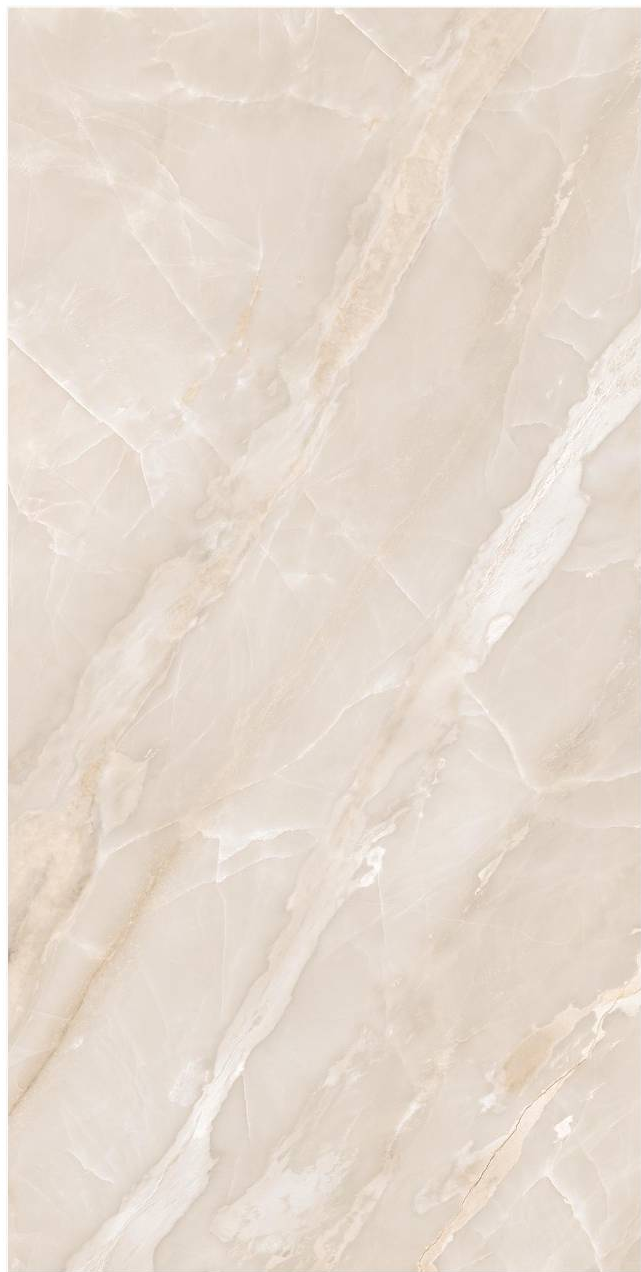

Finish :
Glossy

SCAN FOR
360 VIEW

ASTANA BEIGE

Size :
600X1200 MM

Random :
4

Finish :
Glossy

SCAN FOR
360 VIEW

ASTER BEIGE