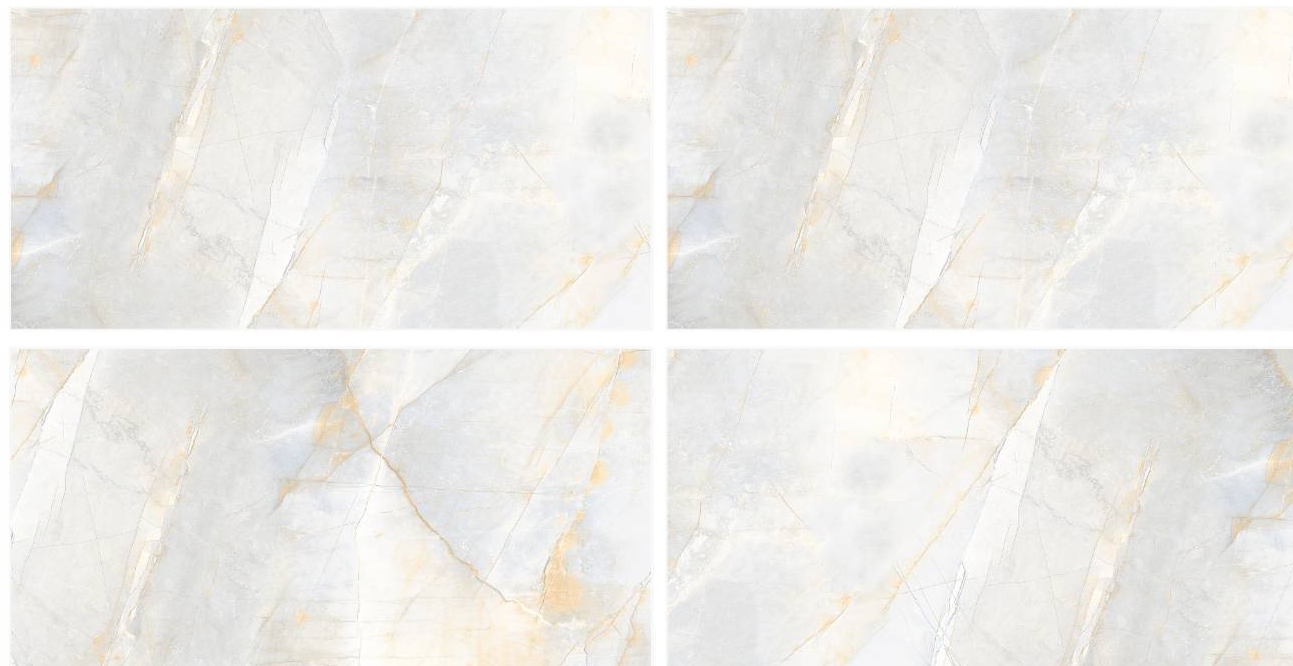

BACK TO INDEX