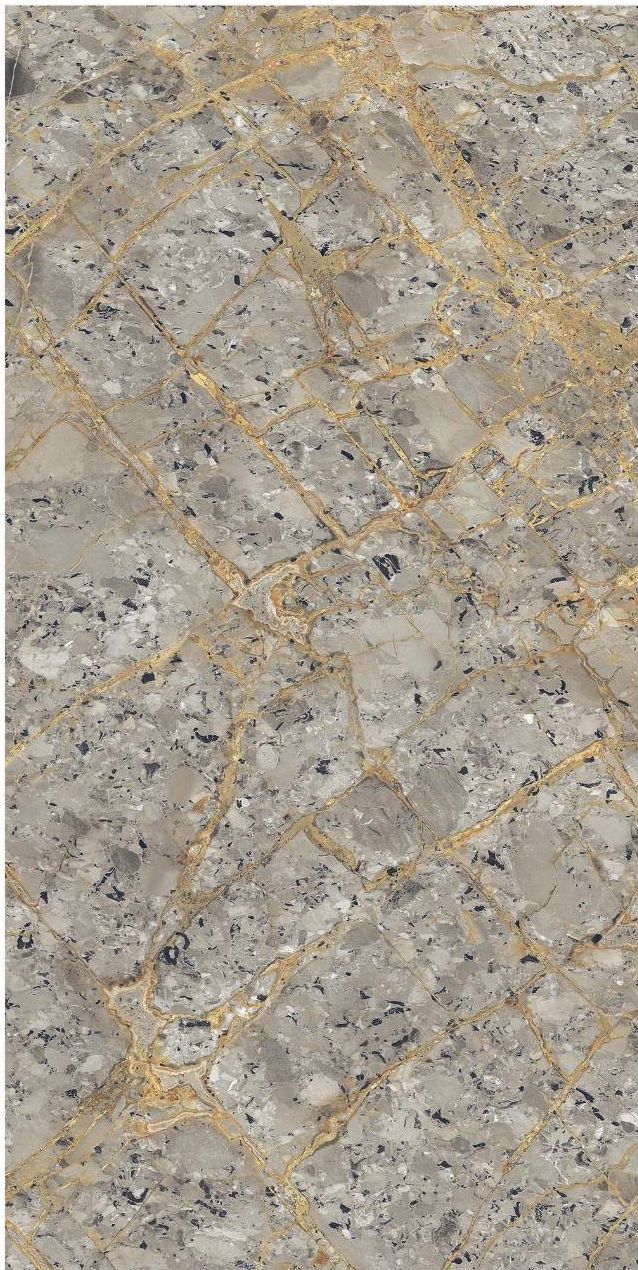

Finish :
Glossy

SCAN FOR
360 VIEW

HEXA BLUE

Size :
600X1200 MM

Random :
3

Finish :
Glossy

SCAN FOR
360 VIEW

HONEYCOMB GREY