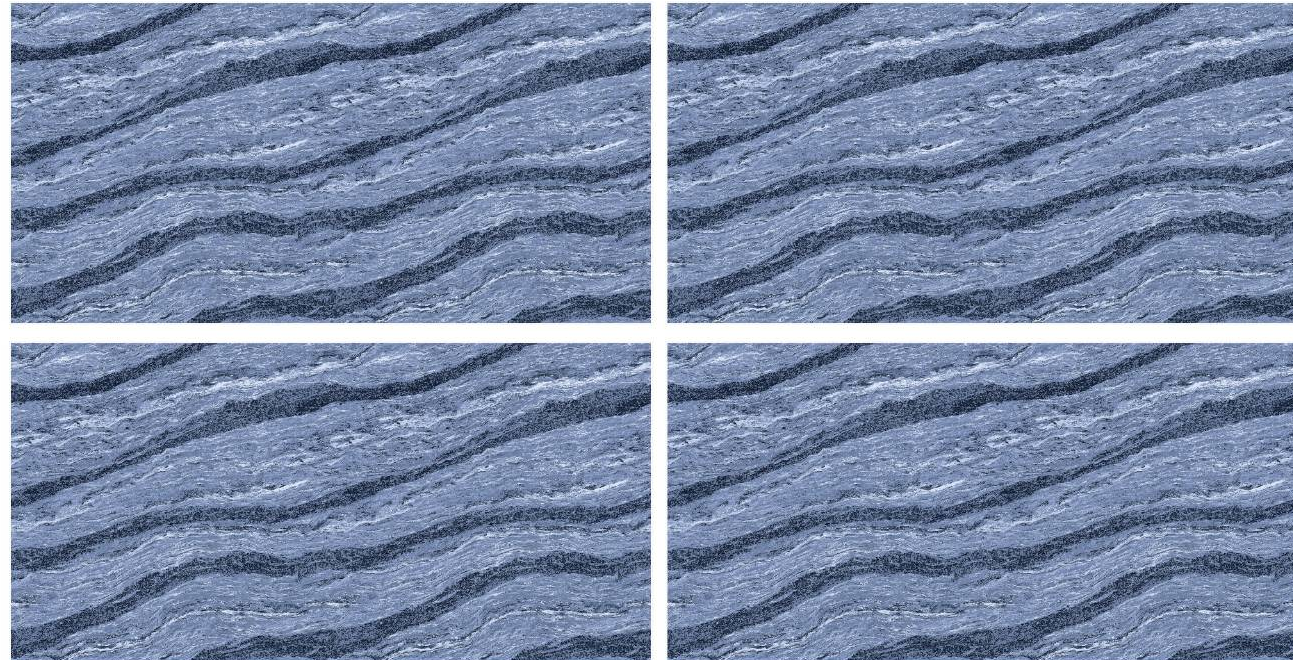

SNOWFLAKE
BLUE

STAR WHITE

TOPAZ BLUE

ASTROID BLUE

Size :
600X1200 MM

Random :
1

Finish :
Glossy

SCAN FOR
360 VIEW