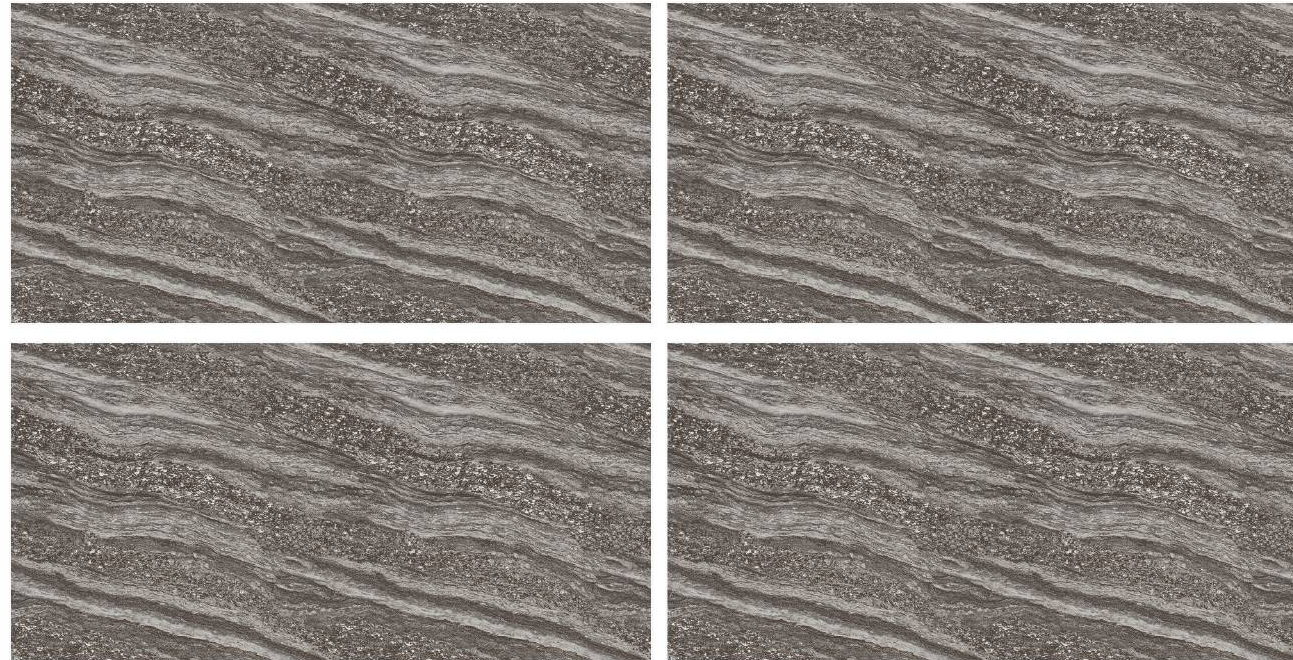

RIO CAFE

Size :
600X1200 MM

Random :
1

Finish :
Glossy

SCAN FOR
360 VIEW