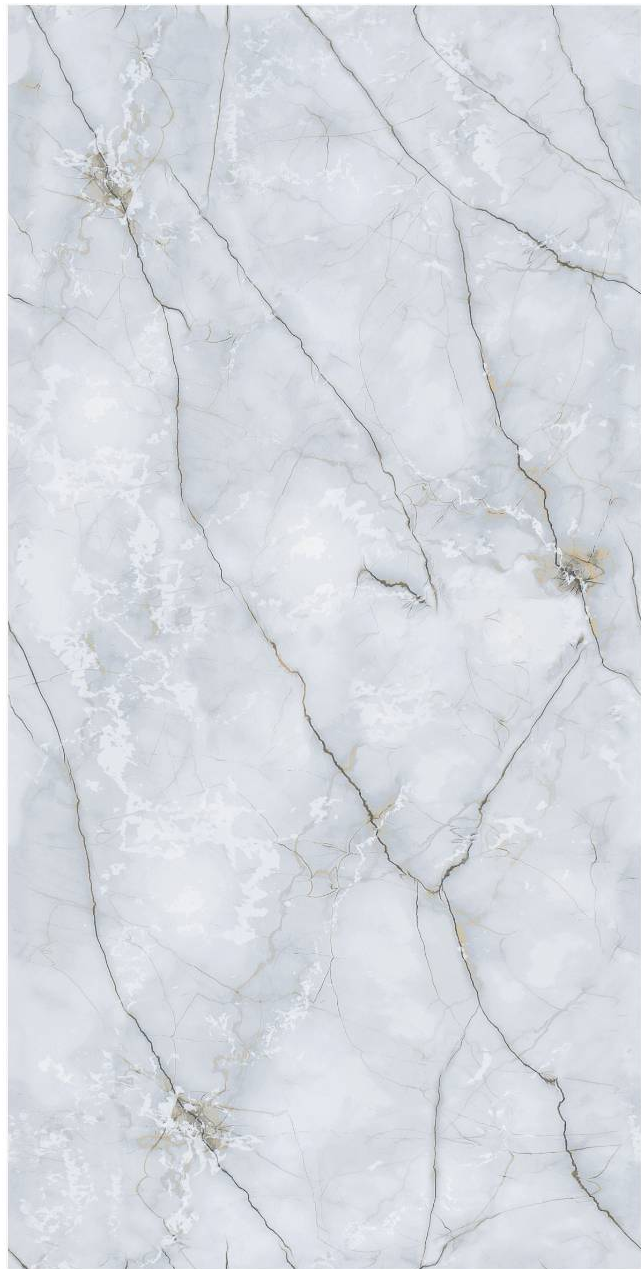

CUPIT BLUE

Size :
600X1200 MM

Random :
3

Finish :
Carving

SCAN FOR
360 VIEW