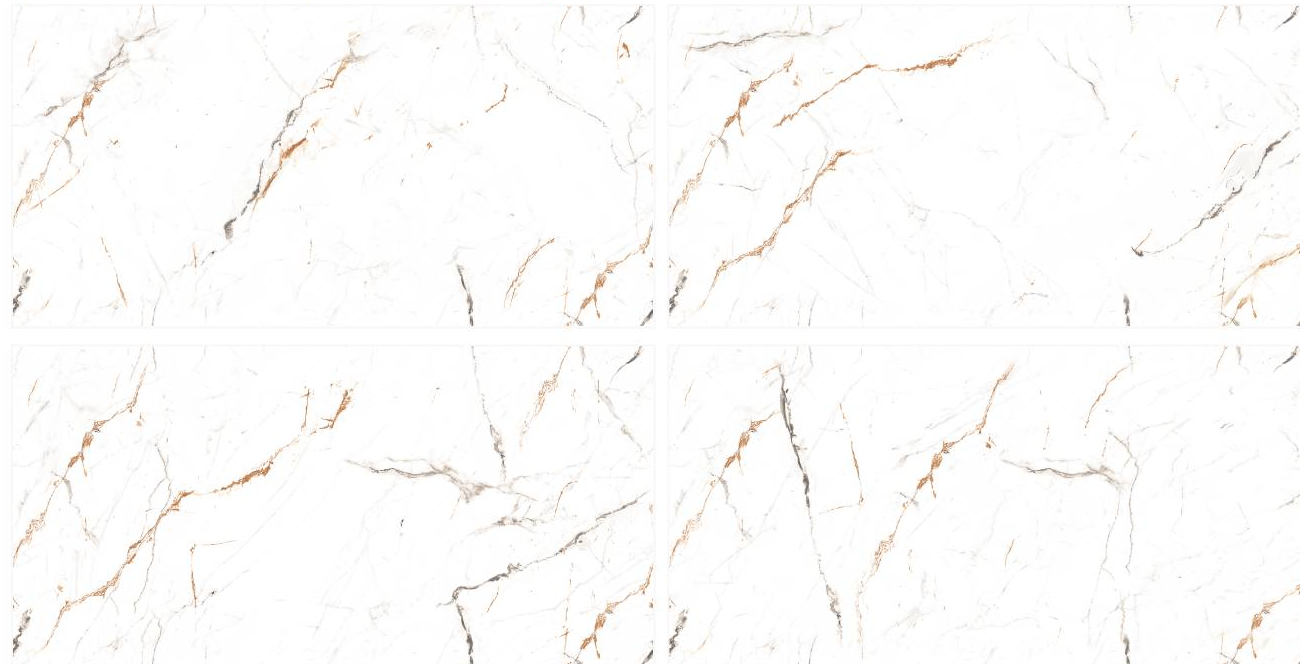

STONEX GOLD

Size :
600X1200 MM

Random :
4

Finish :
Carving

SCAN FOR
360 VIEW