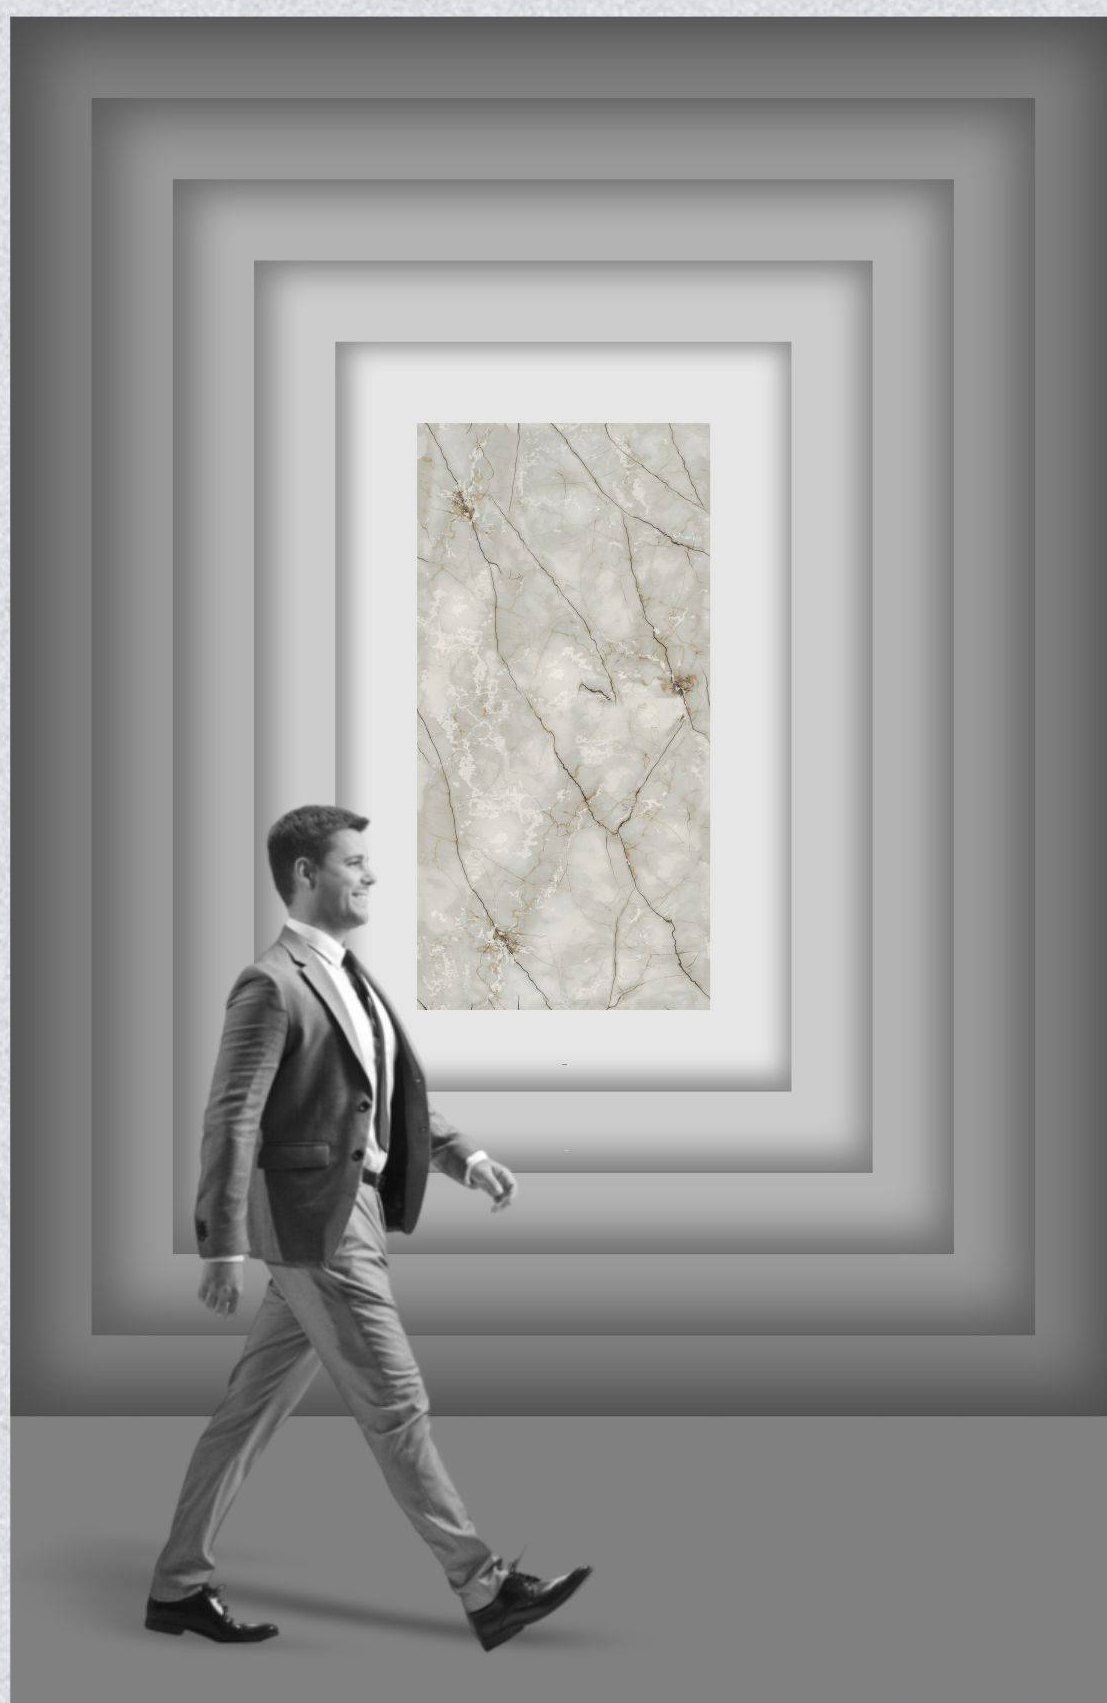

**CARVING
ENDLESS** *Collection*

600X1200MM

the **BEYOND
IMAGINATION**