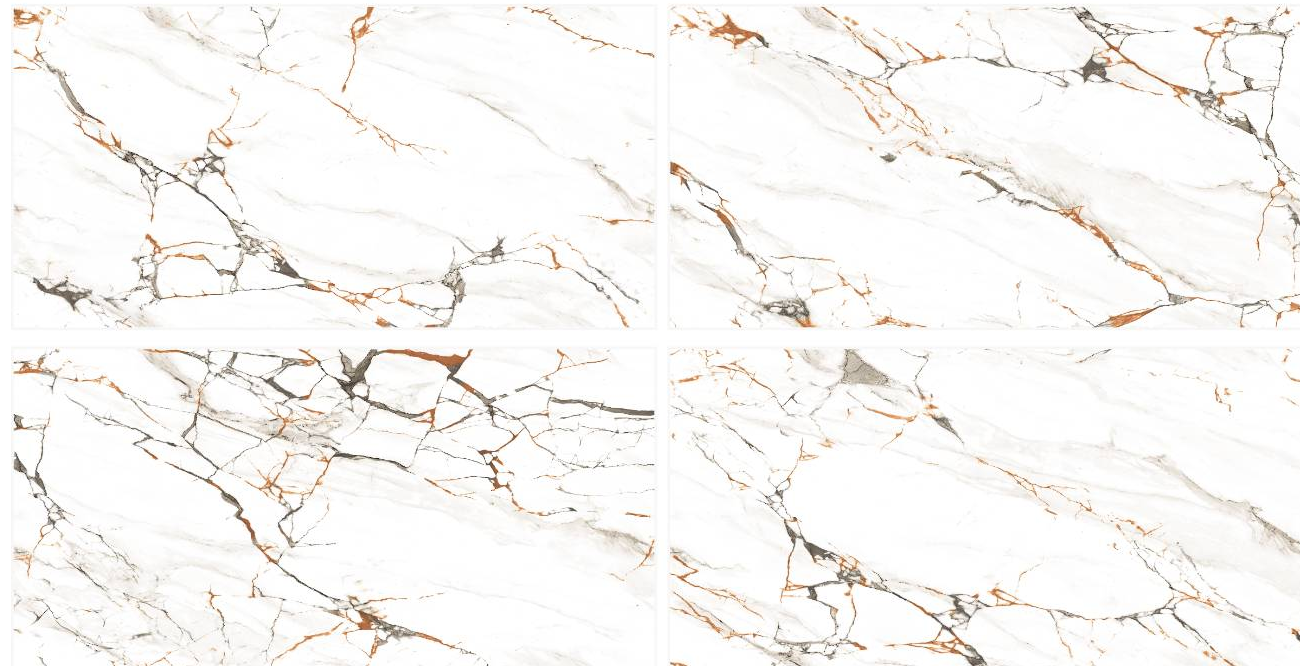

LUXURY WHITE

Size :
600X1200 MM

Random :
4

Finish :
Carving

SCAN FOR
360 VIEW