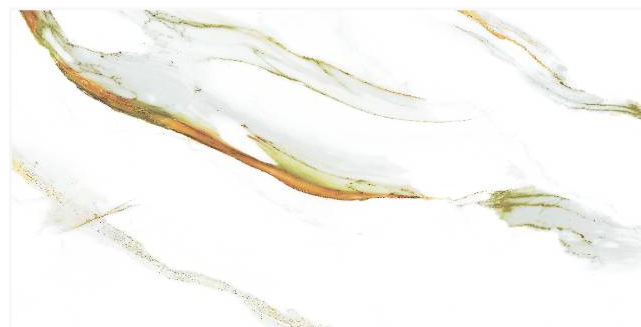

Finish :
Carving

SCAN FOR
360 VIEW

VELAR VERDE

Size :
600X1200 MM

Random :
6

Finish :
Carving

SCAN FOR
360 VIEW

VETICAN GOLD