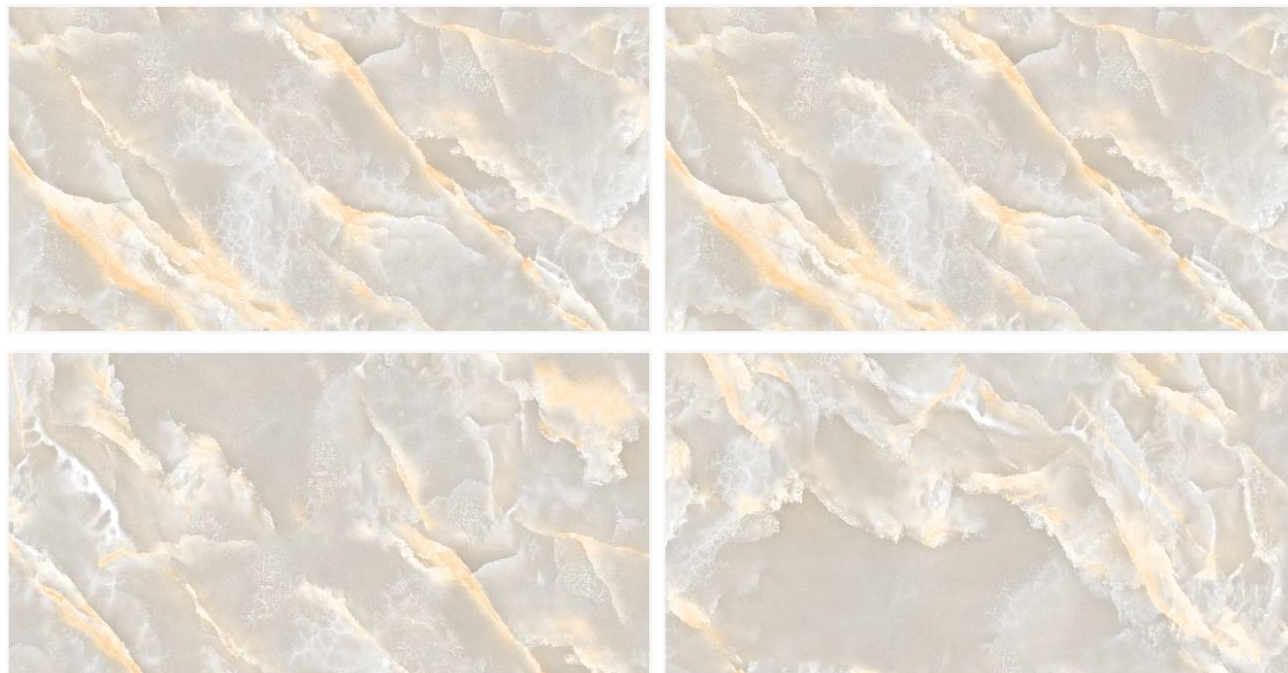

ROYAL ONYX

Size :
600X1200 MM

Random :
3

Finish :
Carving

SCAN FOR
360 VIEW