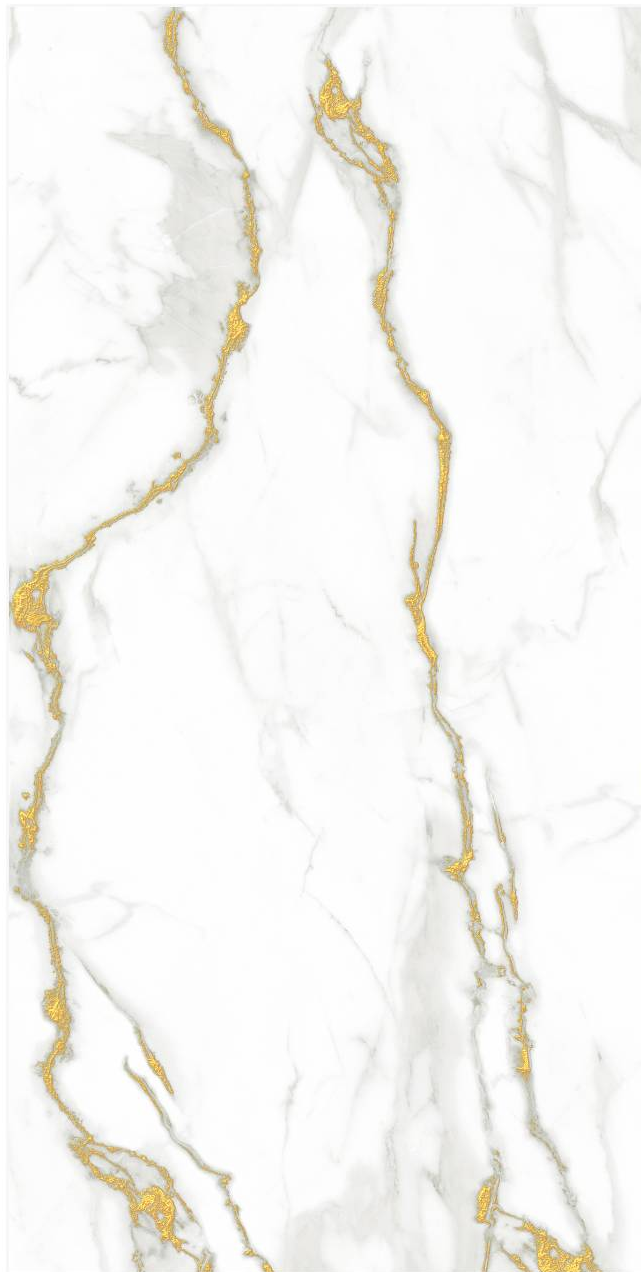

CASTIC GOLD

Size :
600X1200 MM

Random :
4

Finish :
Carving

SCAN FOR
360 VIEW