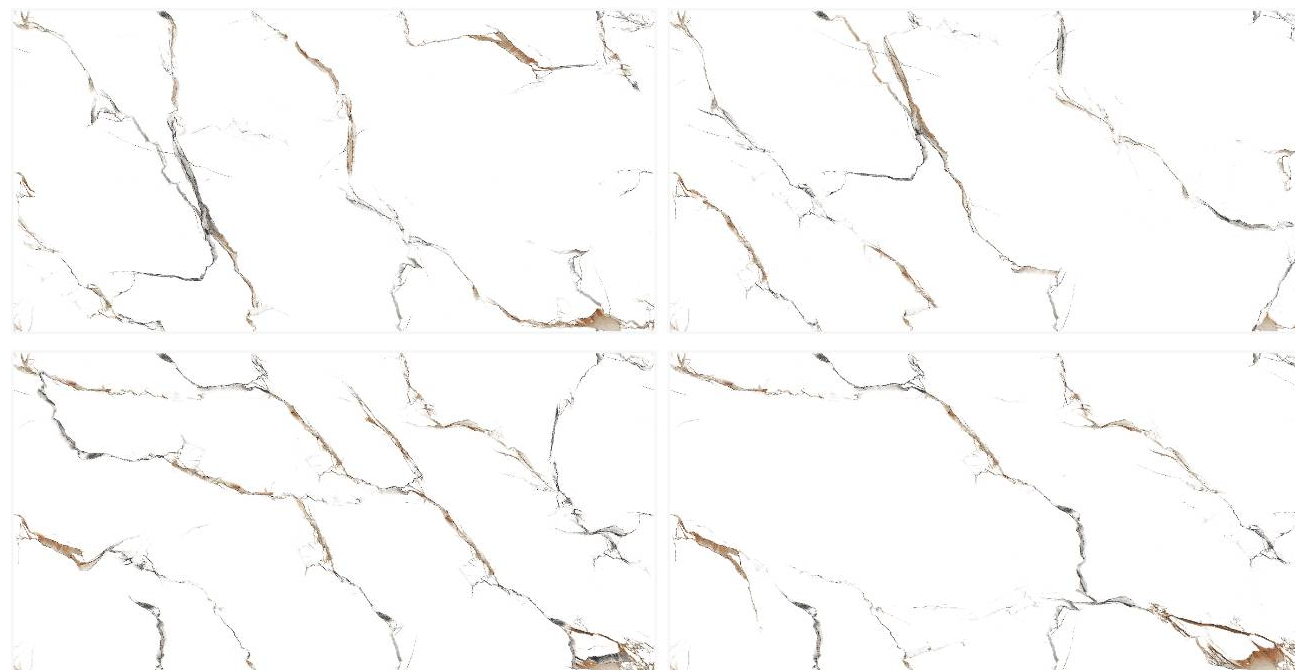

Finish :
Carving

SCAN FOR
360 VIEW

VELAR VERDE

Size :
600X1200 MM

Random :
6

Finish :
Carving

SCAN FOR
360 VIEW

VETICAN GOLD