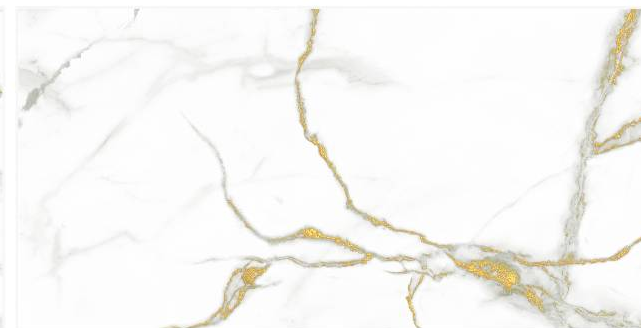

CASTIC GOLD

Size :
600X1200 MM

Random :
4

Finish :
Carving

SCAN FOR
360 VIEW