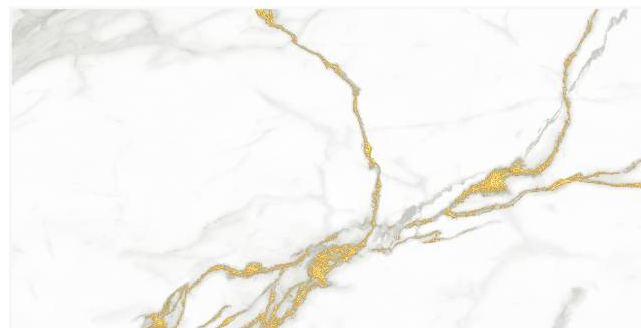

Random :
4

Finish :
Carving

SCAN FOR
360 VIEW

CASTIC GOLD

Size :
600X1200 MM

Random :
4

Finish :
Carving

SCAN FOR
360 VIEW