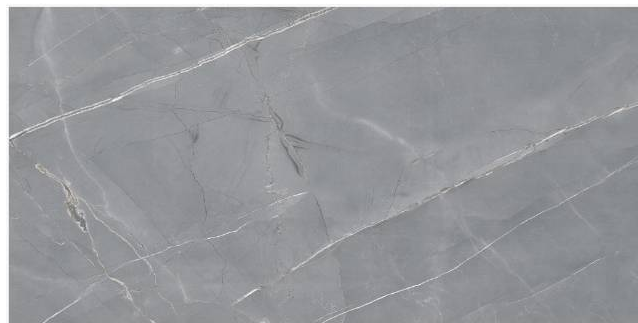

ETHIC GREY

Size :
600X1200 MM

Random :
4

Finish :
Carving

SCAN FOR
360 VIEW