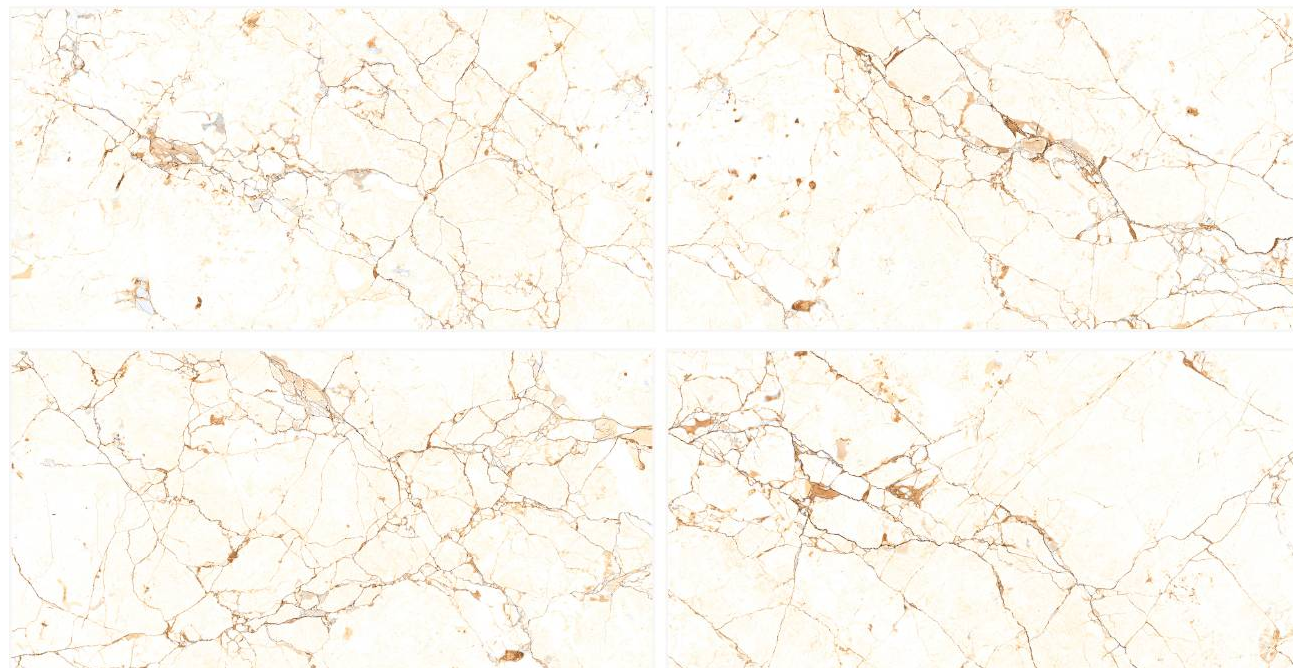

Random :
4

Finish :
Carving

SCAN FOR
360 VIEW

ROSSINA TUSK

Size :
600X1200 MM

Random :
4

Finish :
Carving

SCAN FOR
360 VIEW