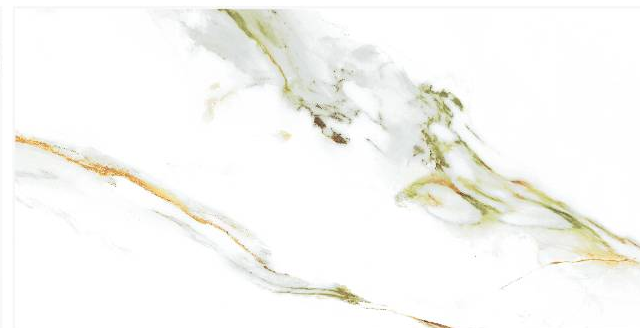

Finish :
Carving

SCAN FOR
360 VIEW

VELAR VERDE

Size :
600X1200 MM

Random :
6

Finish :
Carving

SCAN FOR
360 VIEW

VETICAN GOLD