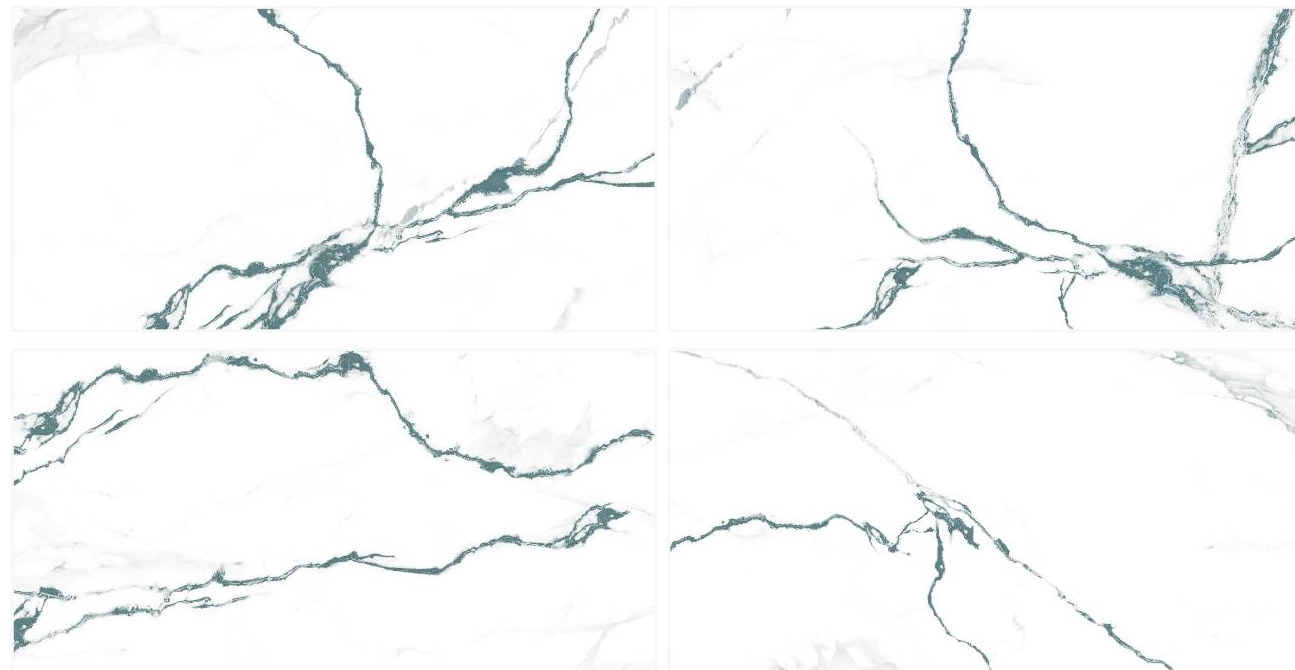

CASTIC AQUA

Size :
600X1200 MM

Random :
4

Finish :
Carving

SCAN FOR
360 VIEW