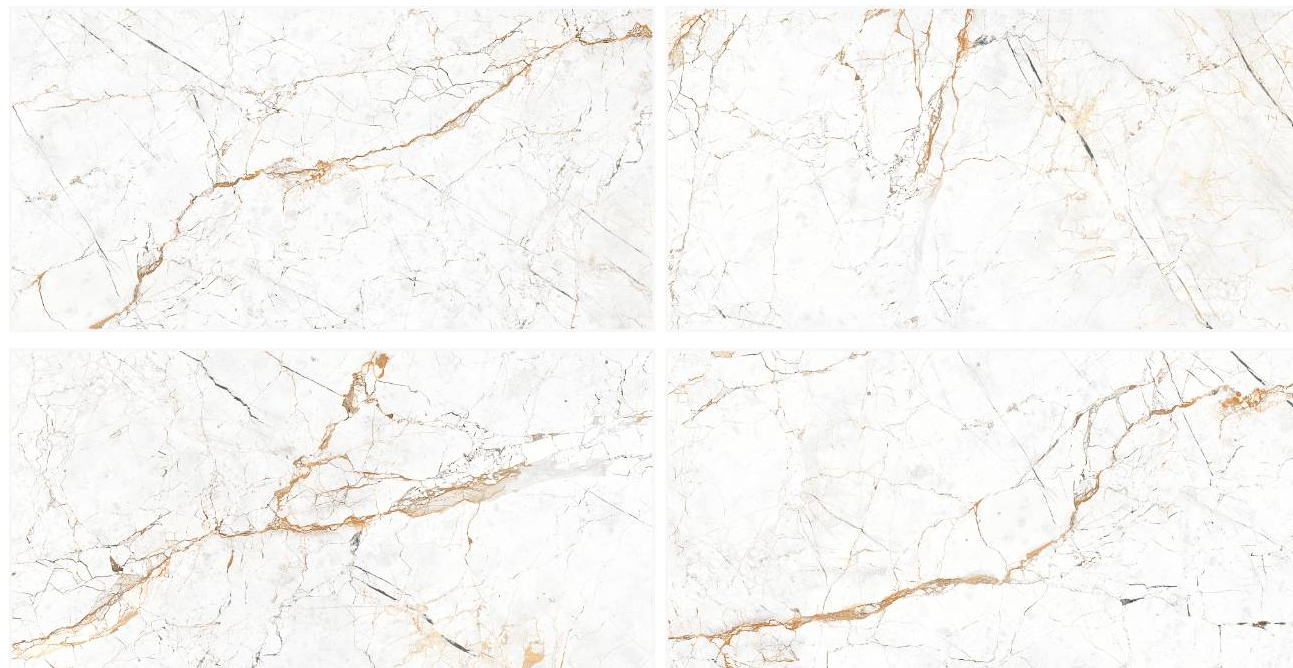

VETICAN GOLD

Size :
600X1200 MM

Random :
4

Finish :
Carving

SCAN FOR
360 VIEW