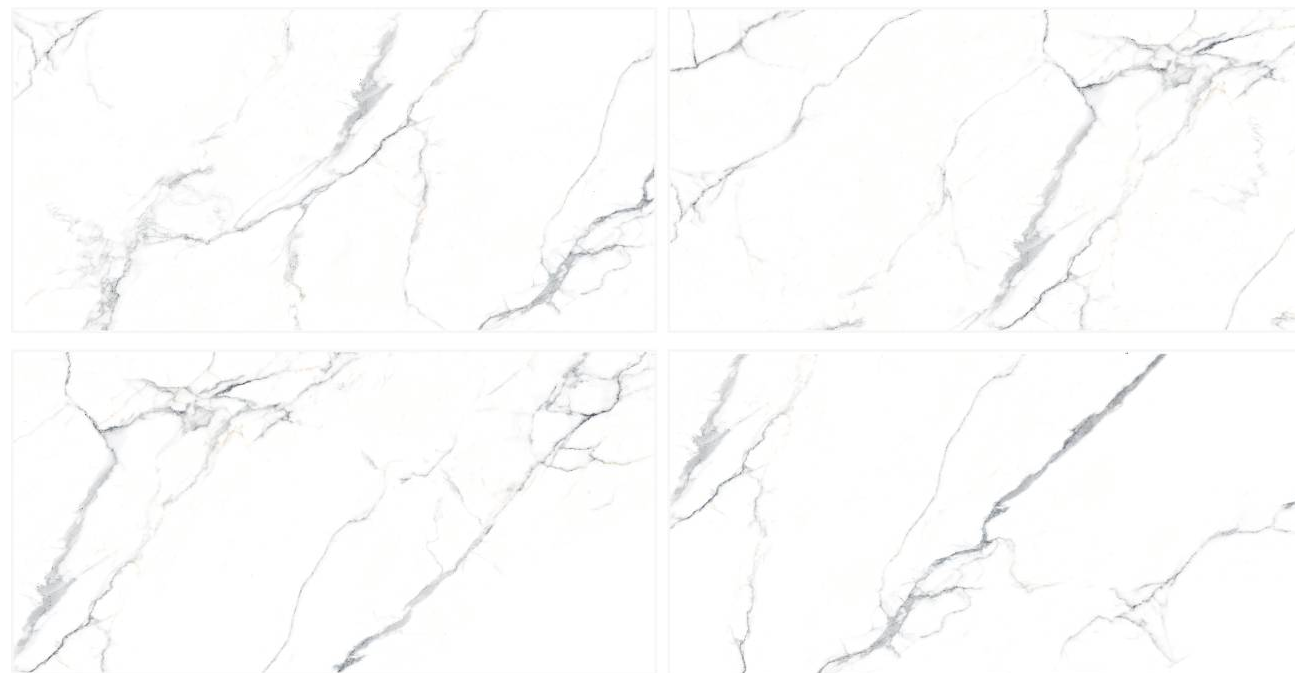

Random :
3

Finish :
Carving

SCAN FOR
360 VIEW

MIRACLE WHITE

Size :
600X1200 MM

Random :
4

Finish :
Carving

SCAN FOR
360 VIEW