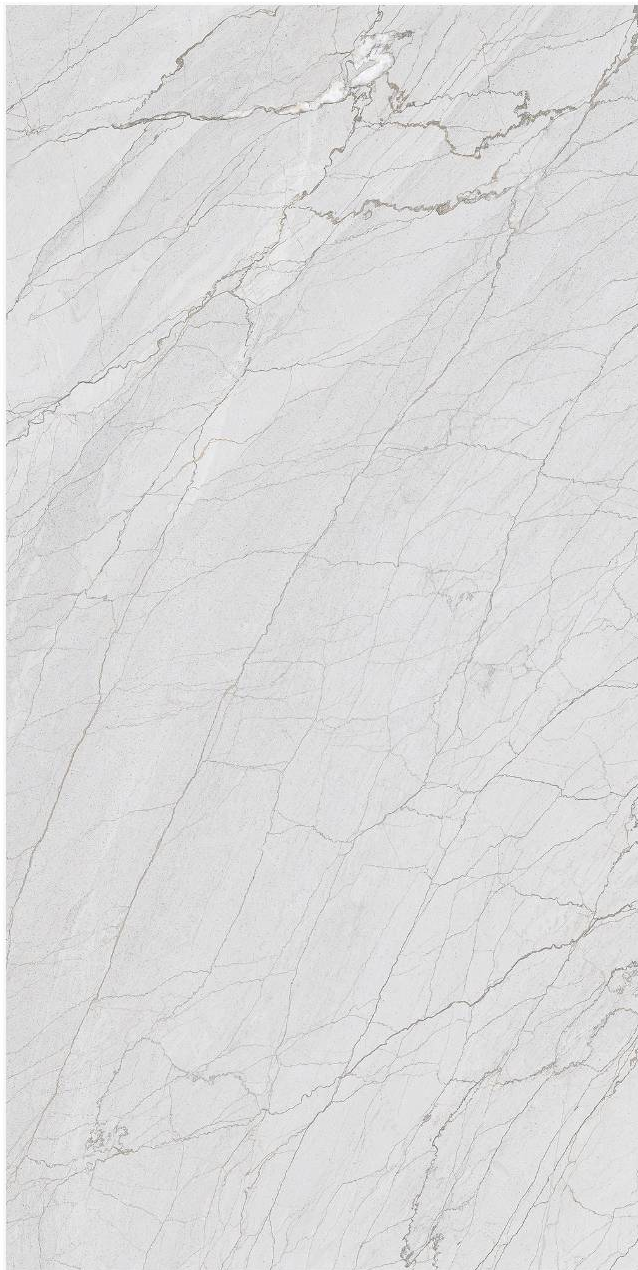

WIPER SILVER

Size :
600X1200 MM

Random :
4

Finish :
Carving

SCAN FOR
360 VIEW