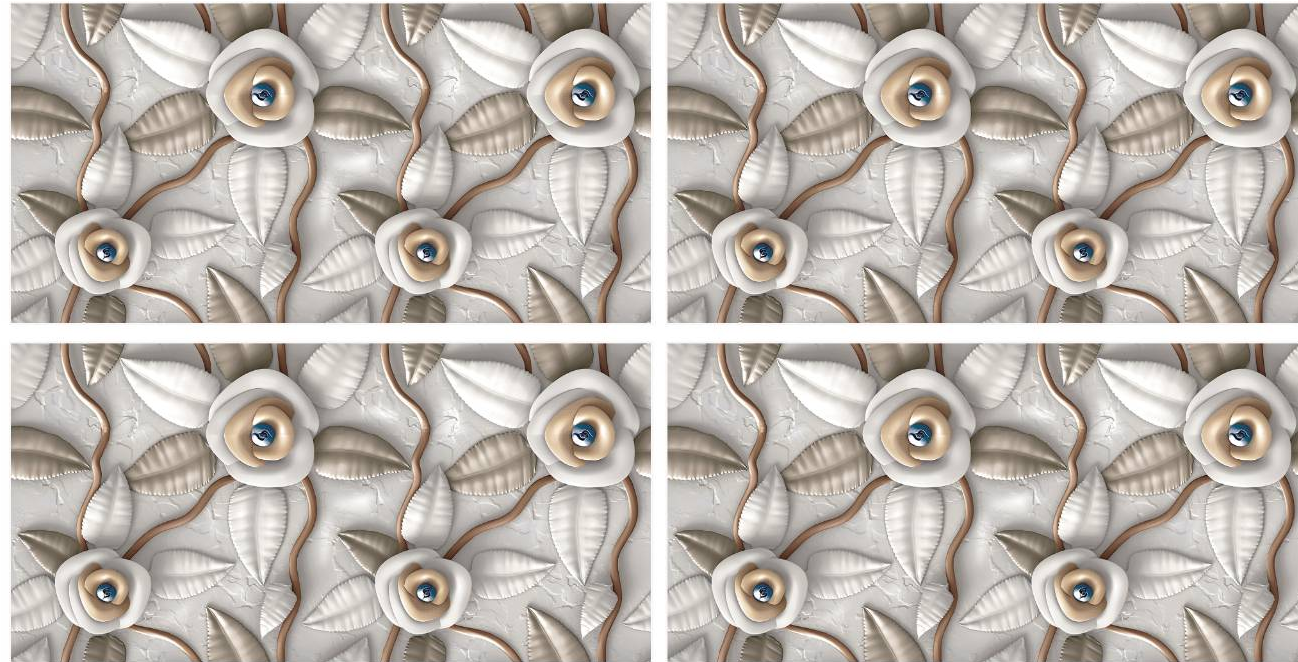

Finish :  
**Glossy**

SCAN FOR  
360 VIEW

**3D 07**

Size :  
**600X1200 MM**

Random :  
**1**

Finish :  
**Glossy**

SCAN FOR  
360 VIEW