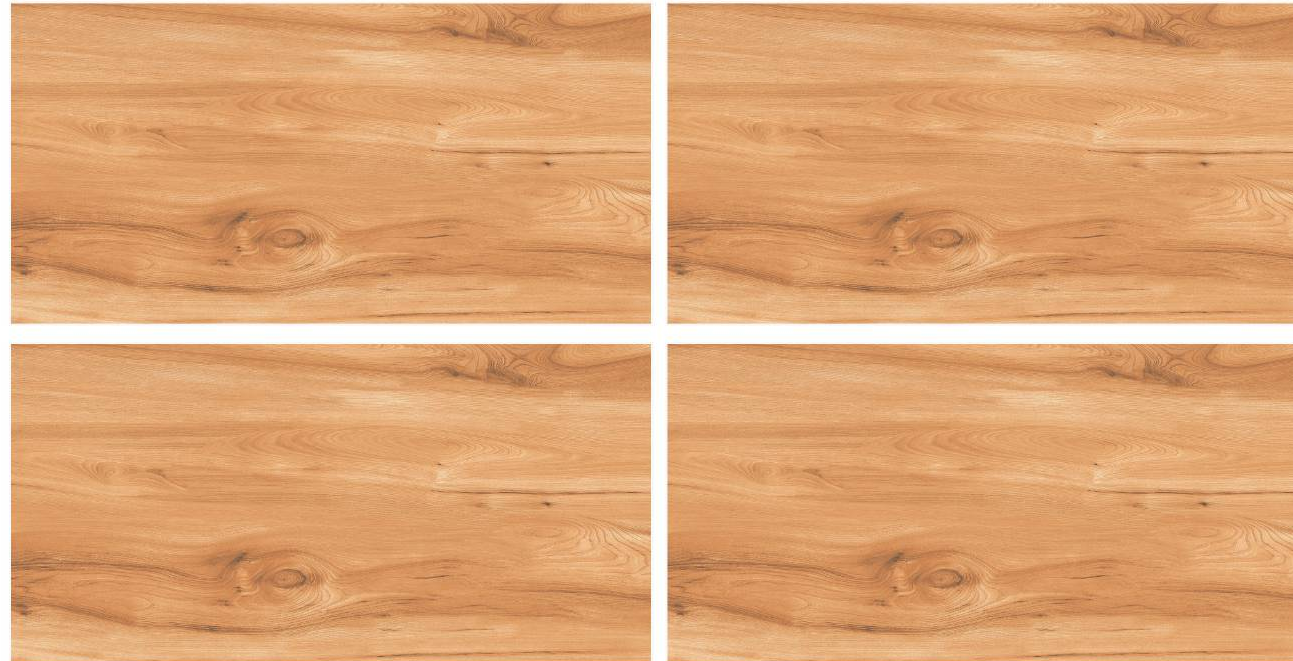

CLOT WOOD

Size :
600X1200 MM

Random :
1

Finish :
Matt

SCAN FOR
360 VIEW