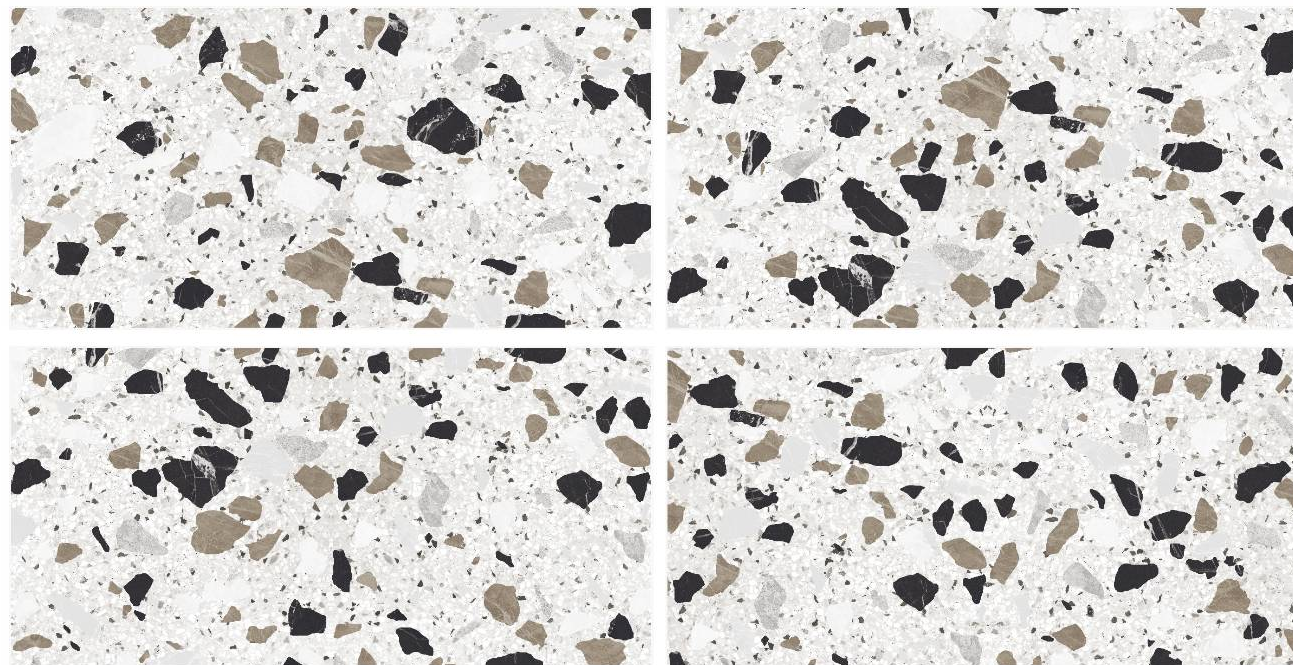

Finish :  
Glossy/Matt

SCAN FOR  
360 VIEW

**TZ 57**

Size :  
600X1200 MM

Random :  
2

Finish :  
Glossy/Matt

SCAN FOR  
360 VIEW