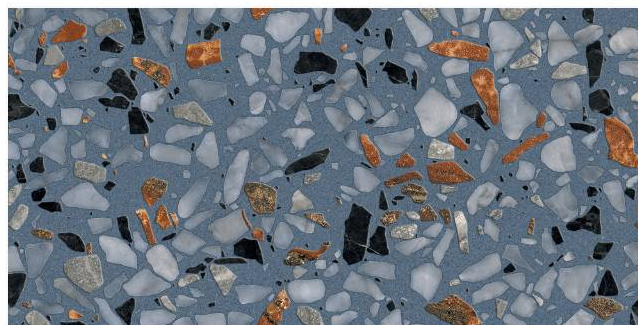

TZ 15

Size :
600X1200 MM

Random :
2

Finish :
Glossy/Matt

SCAN FOR
360 VIEW