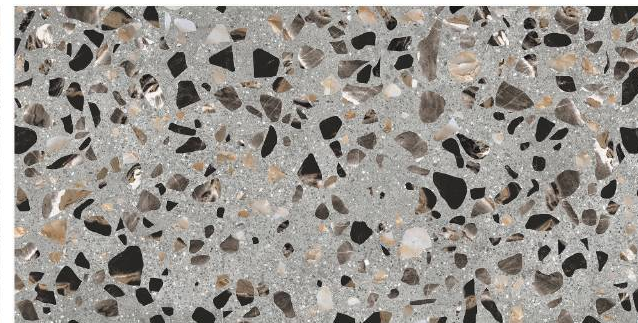

TZ 03

Size :
600X1200 MM

Random :
2

Finish :
Glossy/Matt

SCAN FOR
360 VIEW