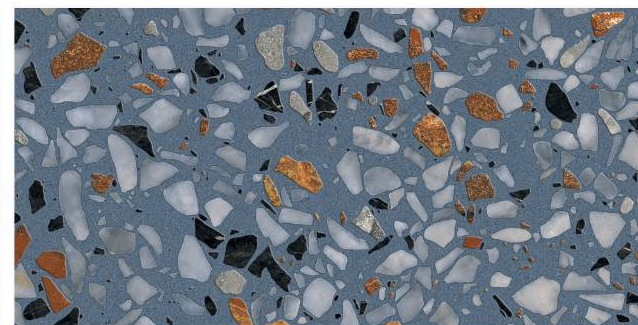

TZ 15

Size :
600X1200 MM

Random :
2

Finish :
Glossy/Matt

SCAN FOR
360 VIEW