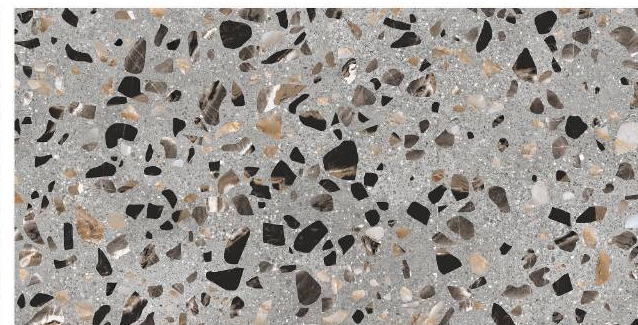

TZ 03

Size :
600X1200 MM

Random :
2

Finish :
Glossy/Matt

SCAN FOR
360 VIEW