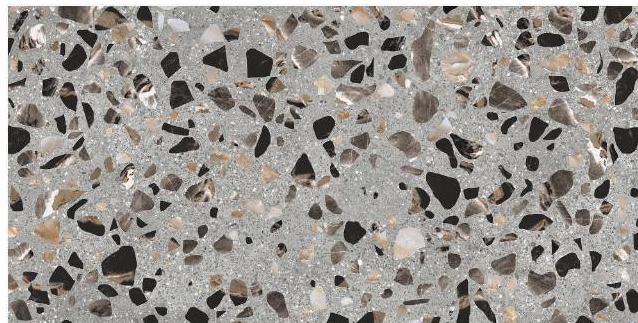

TZ 03

Size :
600X1200 MM

Random :
2

Finish :
Glossy/Matt

SCAN FOR
360 VIEW