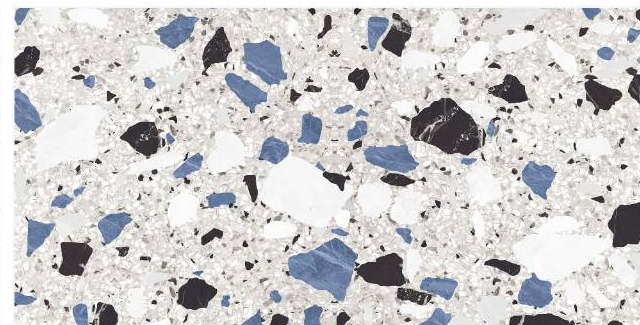

TZ 56

Size :
600X1200 MM

Random :
4

Finish :
Glossy/Matt

SCAN FOR
360 VIEW