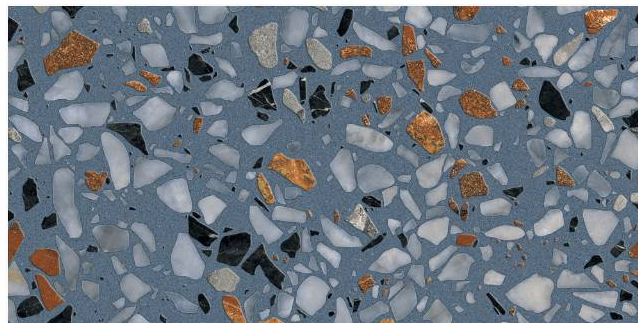

TZ 15

Size :
600X1200 MM

Random :
2

Finish :
Glossy/Matt

SCAN FOR
360 VIEW