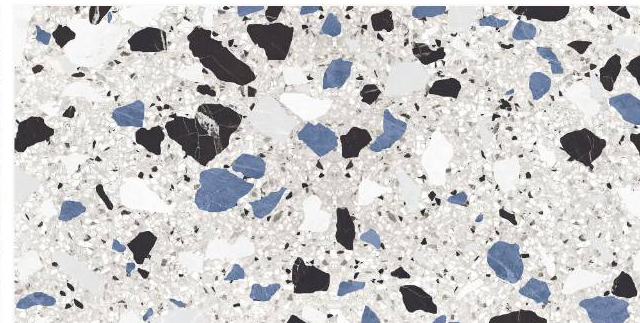

TZ 56

Size :
600X1200 MM

Random :
4

Finish :
Glossy/Matt

SCAN FOR
360 VIEW