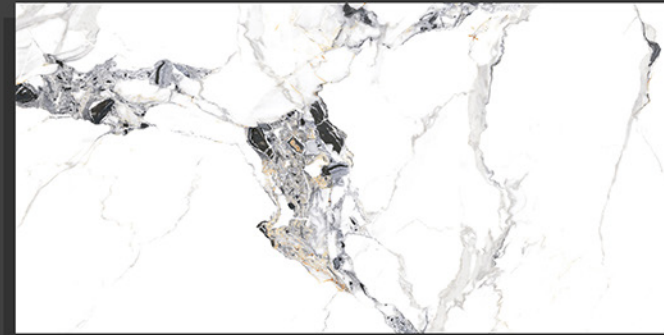

GLOSSY
SERIES

5891 | LT_RANDOM
HL_1
DK_RANDOM

5892 | LT_RANDOM
HL_1
DK_RANDOM

5895 | LT_RANDOM
HL_1
LT_RANDOM

DIGITAL WALL TILES

300X 300 MM
600 MM