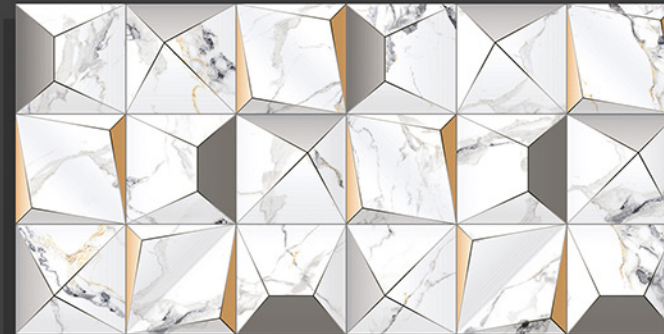

GLOSSY
SERIES

5891 | LT_RANDOM
HL_1
DK_RANDOM

5892 | LT_RANDOM
HL_1
DK_RANDOM

5895 | LT_RANDOM
HL_1
LT_RANDOM

DIGITAL WALL TILES

300X 300 MM
600 MM