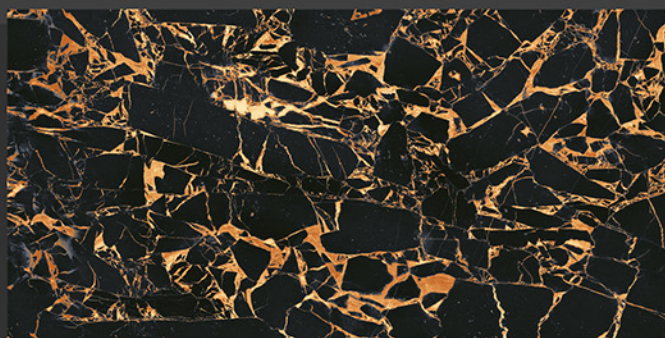

GLOSSY
SERIES

5893

LT_RANDOM
HL_1
HL_2
DK_RANDOM

5894

LT_RANDOM
HL_1
HL_2
DK_RANDOM

DIGITAL WALL TILES

300X 300 MM
600 MM