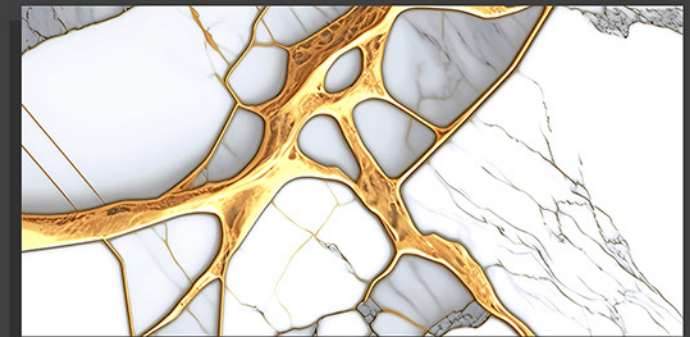

Resistance to Chemicals

GLOSSY
SERIES

5911 | LT_RANDOM
HL_1
LT_RANDOM

5912 | DK_RANDOM
HL_1
DK_RANDOM

5912 | DK_RANDOM
HL_2
DK_RANDOM

DIGITAL WALL TILES

300X 300 MM
600 MM

GLOSSY
SERIES