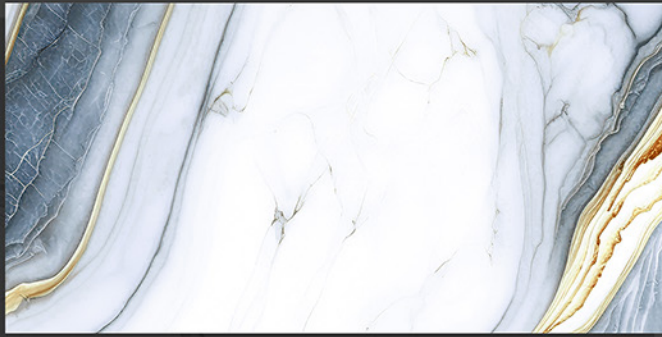

Resistance to Chemicals

GLOSSY
SERIES

5911 | LT_RANDOM
HL_1
LT_RANDOM

5912 | DK_RANDOM
HL_1
DK_RANDOM

5912 | DK_RANDOM
HL_2
DK_RANDOM

DIGITAL WALL TILES

300X 300 MM
600 MM

GLOSSY
SERIES