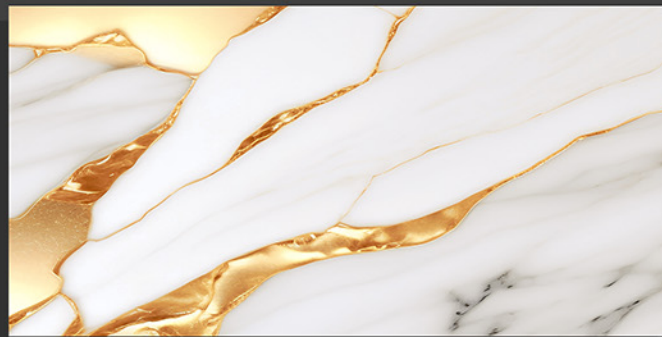

Resistance to Chemicals

GLOSSY
SERIES

5911 | LT_RANDOM
HL_1
LT_RANDOM

5912 | DK_RANDOM
HL_1
DK_RANDOM

5912 | DK_RANDOM
HL_2
DK_RANDOM

DIGITAL WALL TILES

300X 300 MM
600 MM

GLOSSY
SERIES