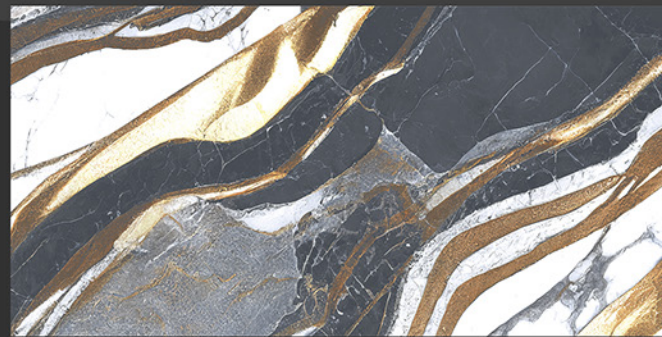

Resistance to Chemicals

GLOSSY
SERIES

5911 | LT_RANDOM
HL_1
LT_RANDOM

5912 | DK_RANDOM
HL_1
DK_RANDOM

5912 | DK_RANDOM
HL_2
DK_RANDOM

DIGITAL WALL TILES

300X 300 MM
600 MM

GLOSSY
SERIES