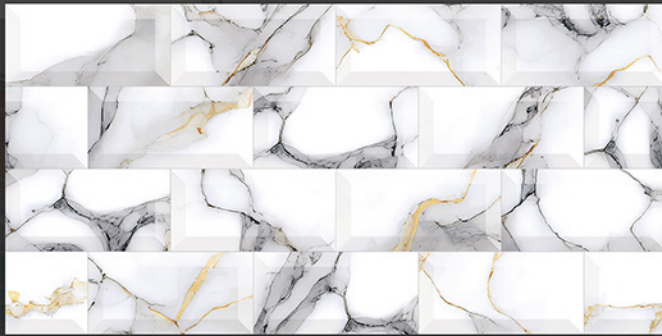

Resistance to Chemicals

GLOSSY
SERIES

5911 | LT_RANDOM
HL_1
LT_RANDOM

5912 | DK_RANDOM
HL_1
DK_RANDOM

5912 | DK_RANDOM
HL_2
DK_RANDOM

DIGITAL WALL TILES

300X 300 MM
600 MM

GLOSSY
SERIES