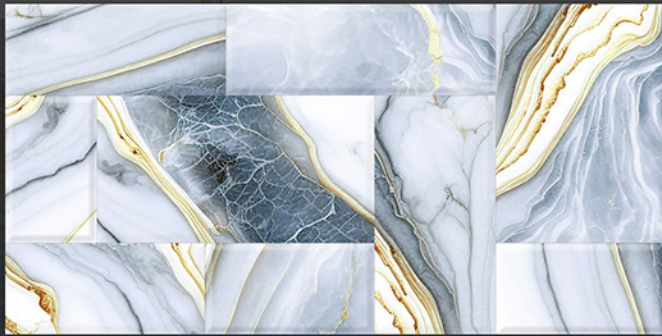

Resistance to Chemicals

GLOSSY
SERIES

5911 | LT_RANDOM
HL_1
LT_RANDOM

5912 | DK_RANDOM
HL_1
DK_RANDOM

5912 | DK_RANDOM
HL_2
DK_RANDOM

DIGITAL WALL TILES

300X 300 MM
600 MM

GLOSSY
SERIES