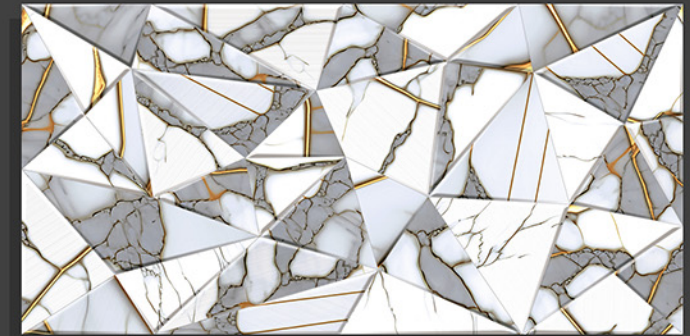

Resistance to Chemicals

GLOSSY
SERIES

5911 | LT_RANDOM
HL_1
LT_RANDOM

5912 | DK_RANDOM
HL_1
DK_RANDOM

5912 | DK_RANDOM
HL_2
DK_RANDOM

DIGITAL WALL TILES

300X 300 MM
600 MM

GLOSSY
SERIES