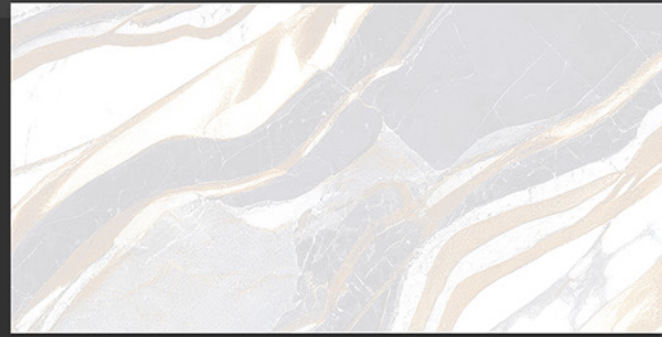

Resistance to Chemicals

GLOSSY
SERIES

5911 | LT_RANDOM
HL_1
LT_RANDOM

5912 | DK_RANDOM
HL_1
DK_RANDOM

5912 | DK_RANDOM
HL_2
DK_RANDOM

DIGITAL WALL TILES

300X 300 MM
600 MM

GLOSSY
SERIES