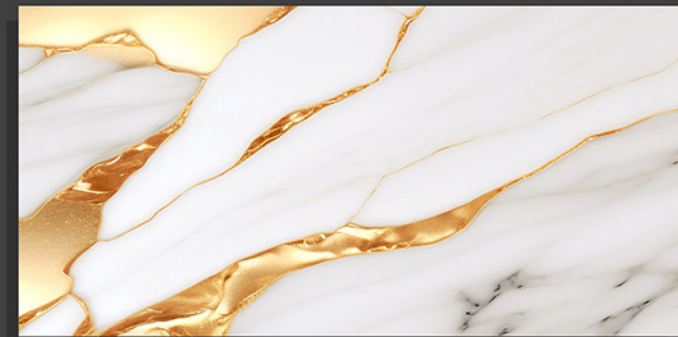

Resistance to Chemicals

GLOSSY
SERIES

5911 | LT_RANDOM
HL_1
LT_RANDOM

5912 | DK_RANDOM
HL_1
DK_RANDOM

5912 | DK_RANDOM
HL_2
DK_RANDOM

DIGITAL WALL TILES

300X 300 MM
600 MM

GLOSSY
SERIES