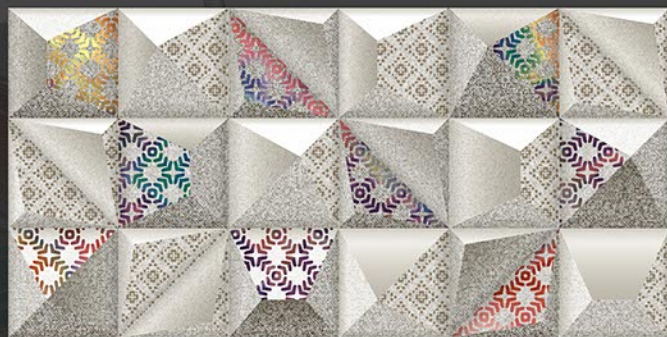

6407 | LT  
HL\_1  
DK

6408 | LT  
HL\_1  
DK

DIGITAL WALL TILES

300X 300 MM  
600 MM

MATT  
SERIES

6409 | LT  
HL\_1  
DK

6410 | LT  
HL\_1  
DK

6411 | LT  
HL\_1  
DK