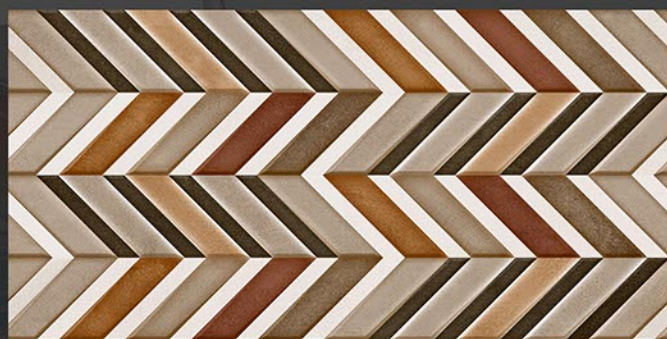

MATT
SERIES

6394 | LT_RANDOM
HL_1
DK_RANDOM

6394 | LT_RANDOM
HL_2
LT_RANDOM

6394 | DK_RANDOM
HL_3
DK_RANDOM

DIGITAL WALL TILES

300X 300 MM
600 MM