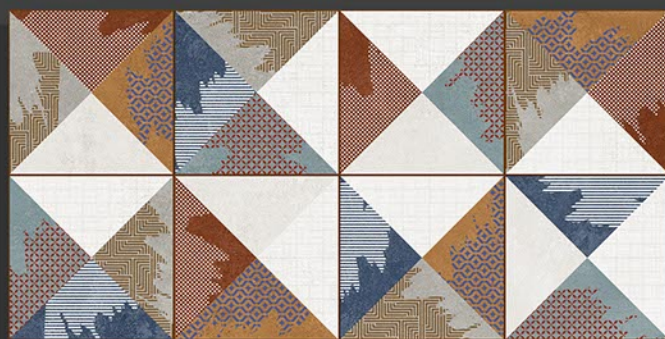

6431 | LT  
HL\_1  
DK

6431 | LT  
HL\_2  
DK

6432 | LT  
HL\_1  
DK

DIGITAL WALL TILES

300X 300 MM  
600 MM

MATT  
SERIES

6433 | LT  
HL\_1  
DK

6434 | LT  
HL\_2  
DK