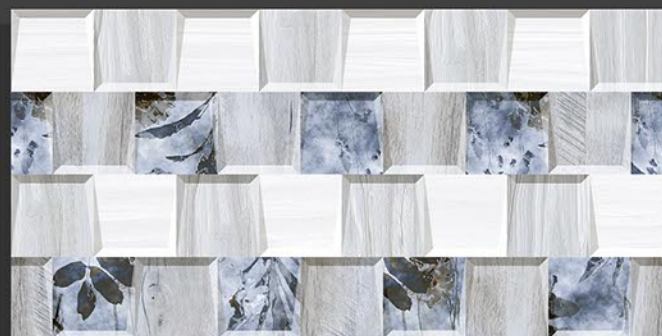

MATT
SERIES

6397

LT
HL_1
HL_2
DK

6398

LT
HL_1
HL_2
DK

DIGITAL WALL TILES

300X 300 MM
600 MM