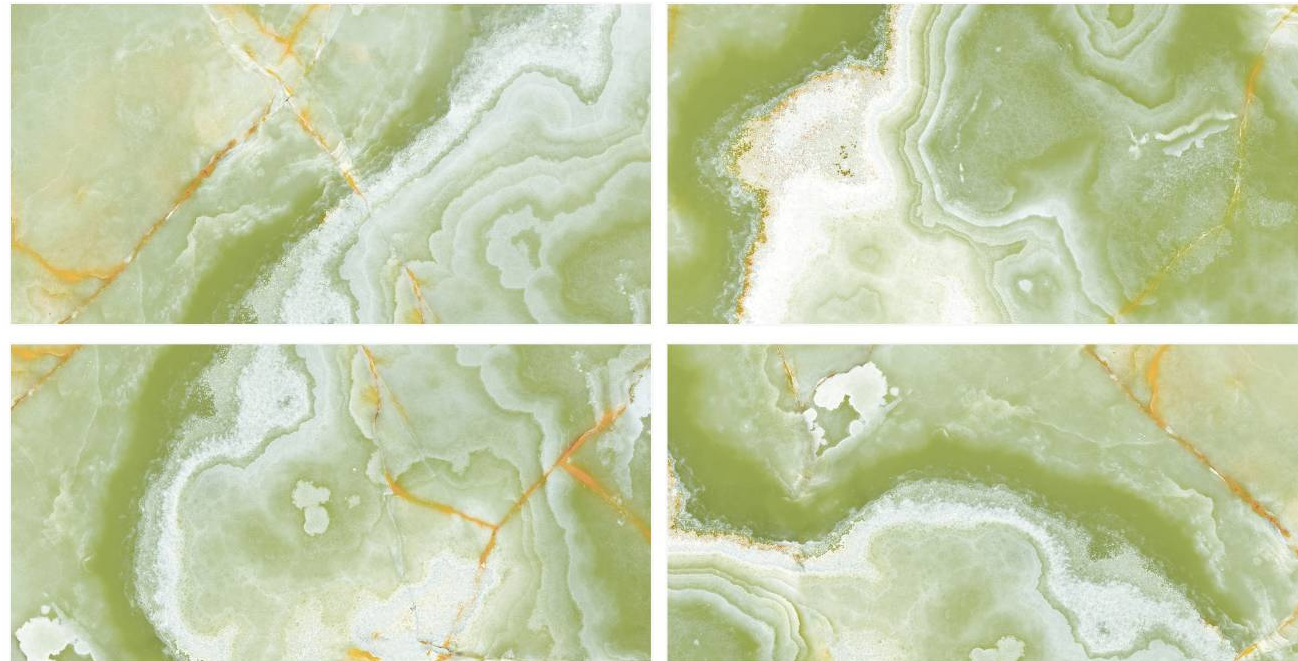

HERCULES ONYX

Size :
600X1200 MM

Random :
5

Finish :
Glossy

SCAN FOR
360 VIEW