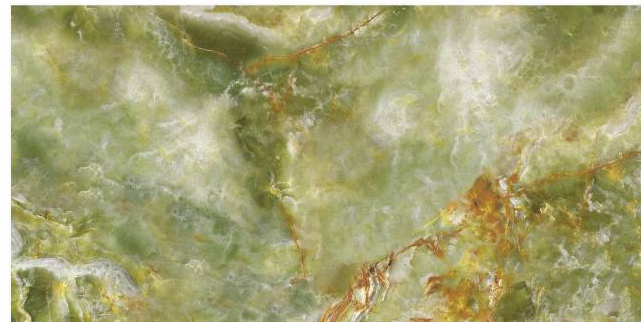

DOREX GREEN

Size :
600X1200 MM

Random :
4

Finish :
Glossy

SCAN FOR
360 VIEW