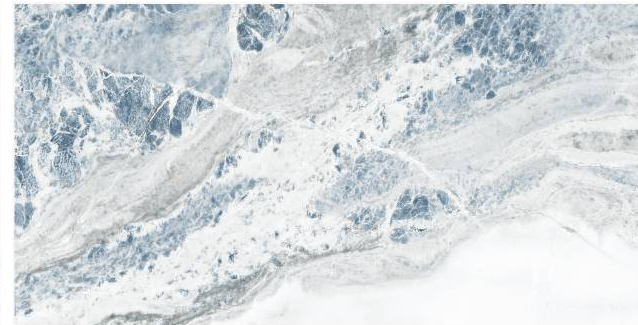

Finish :
Glossy

SCAN FOR
360 VIEW

SPARKY BLUE

Size :
600X1200 MM

Random :
4

Finish :
Glossy

SCAN FOR
360 VIEW

SPARKY GREEN