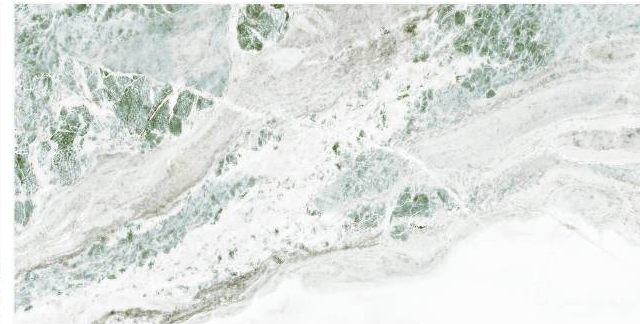

SPARKY GREEN

Size :
600X1200 MM

Random :
4

Finish :
Glossy

SCAN FOR
360 VIEW