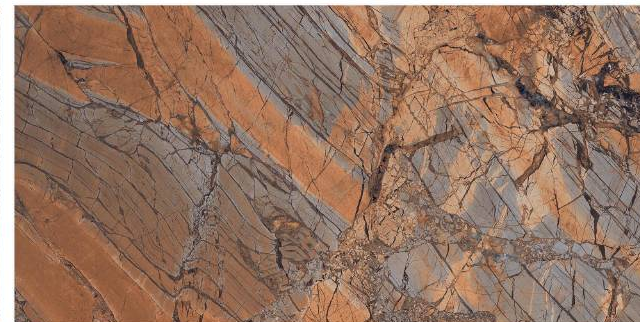

GALVANIC BROWN

Size :
600X1200 MM

Random :
4

Finish :
Glossy

SCAN FOR
360 VIEW