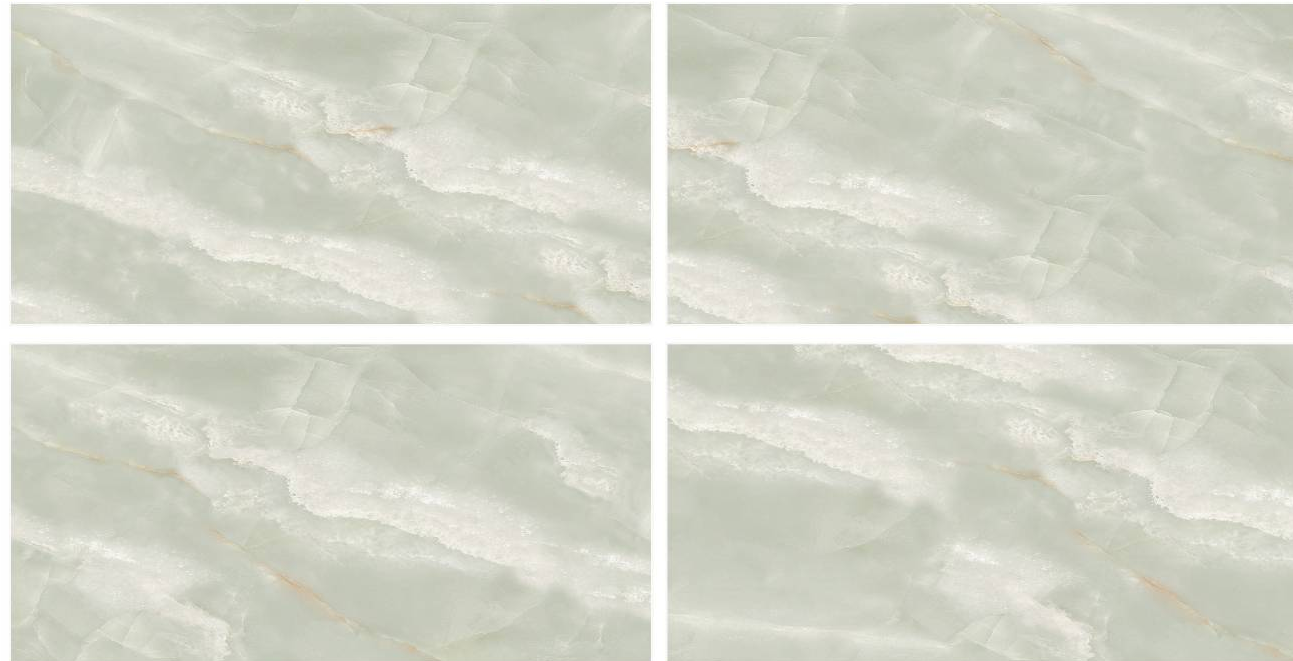

OYSTER NATURAL

Size :
600X1200 MM

Random :
5

Finish :
Glossy

SCAN FOR
360 VIEW