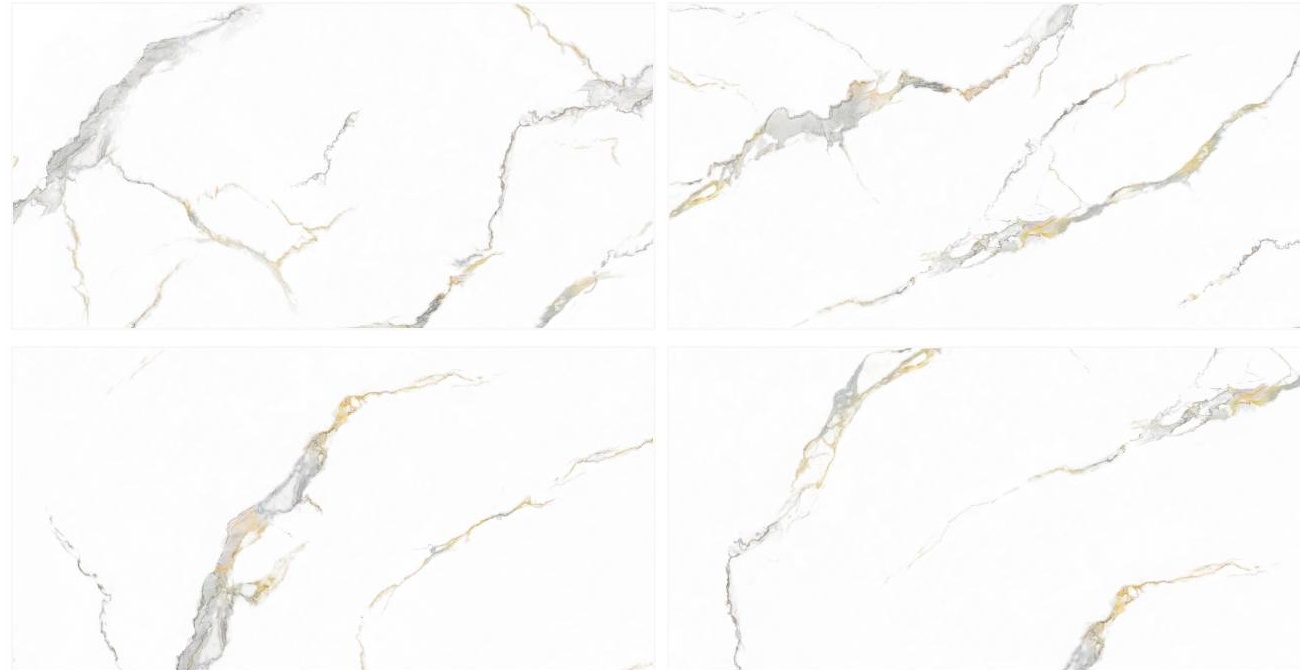

ATLANTA WHITE

Size :
600X1200 MM

Random :
5

Finish :
Glossy

SCAN FOR
360 VIEW