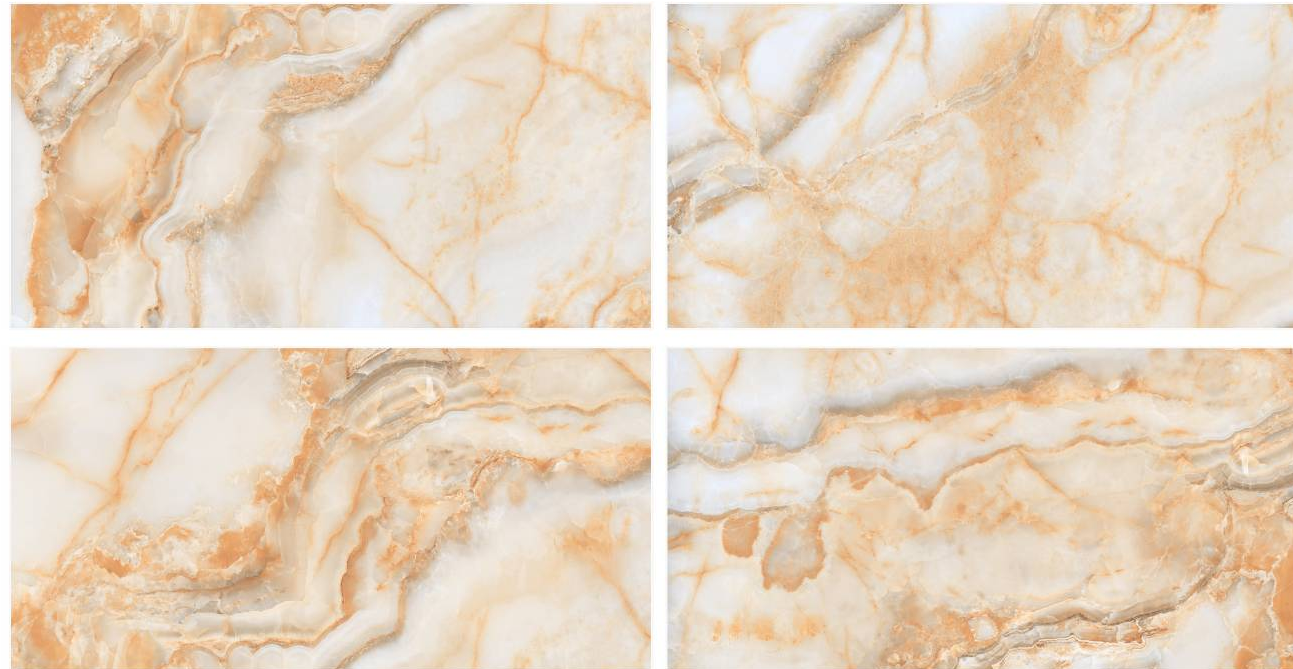

Finish :
Glossy

SCAN FOR
360 VIEW

SPARKY BLUE

Size :
600X1200 MM

Random :
4

Finish :
Glossy

SCAN FOR
360 VIEW

SPARKY GREEN