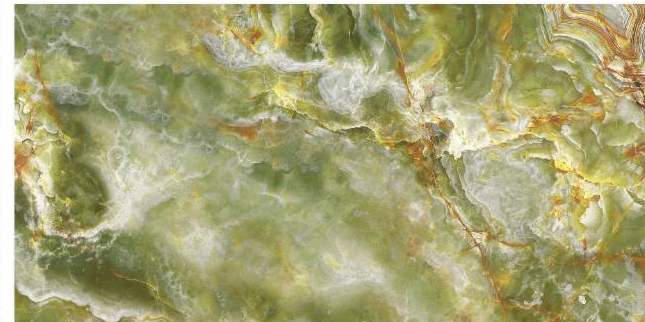

DOREX GREEN

Size :
600X1200 MM

Random :
4

Finish :
Glossy

SCAN FOR
360 VIEW