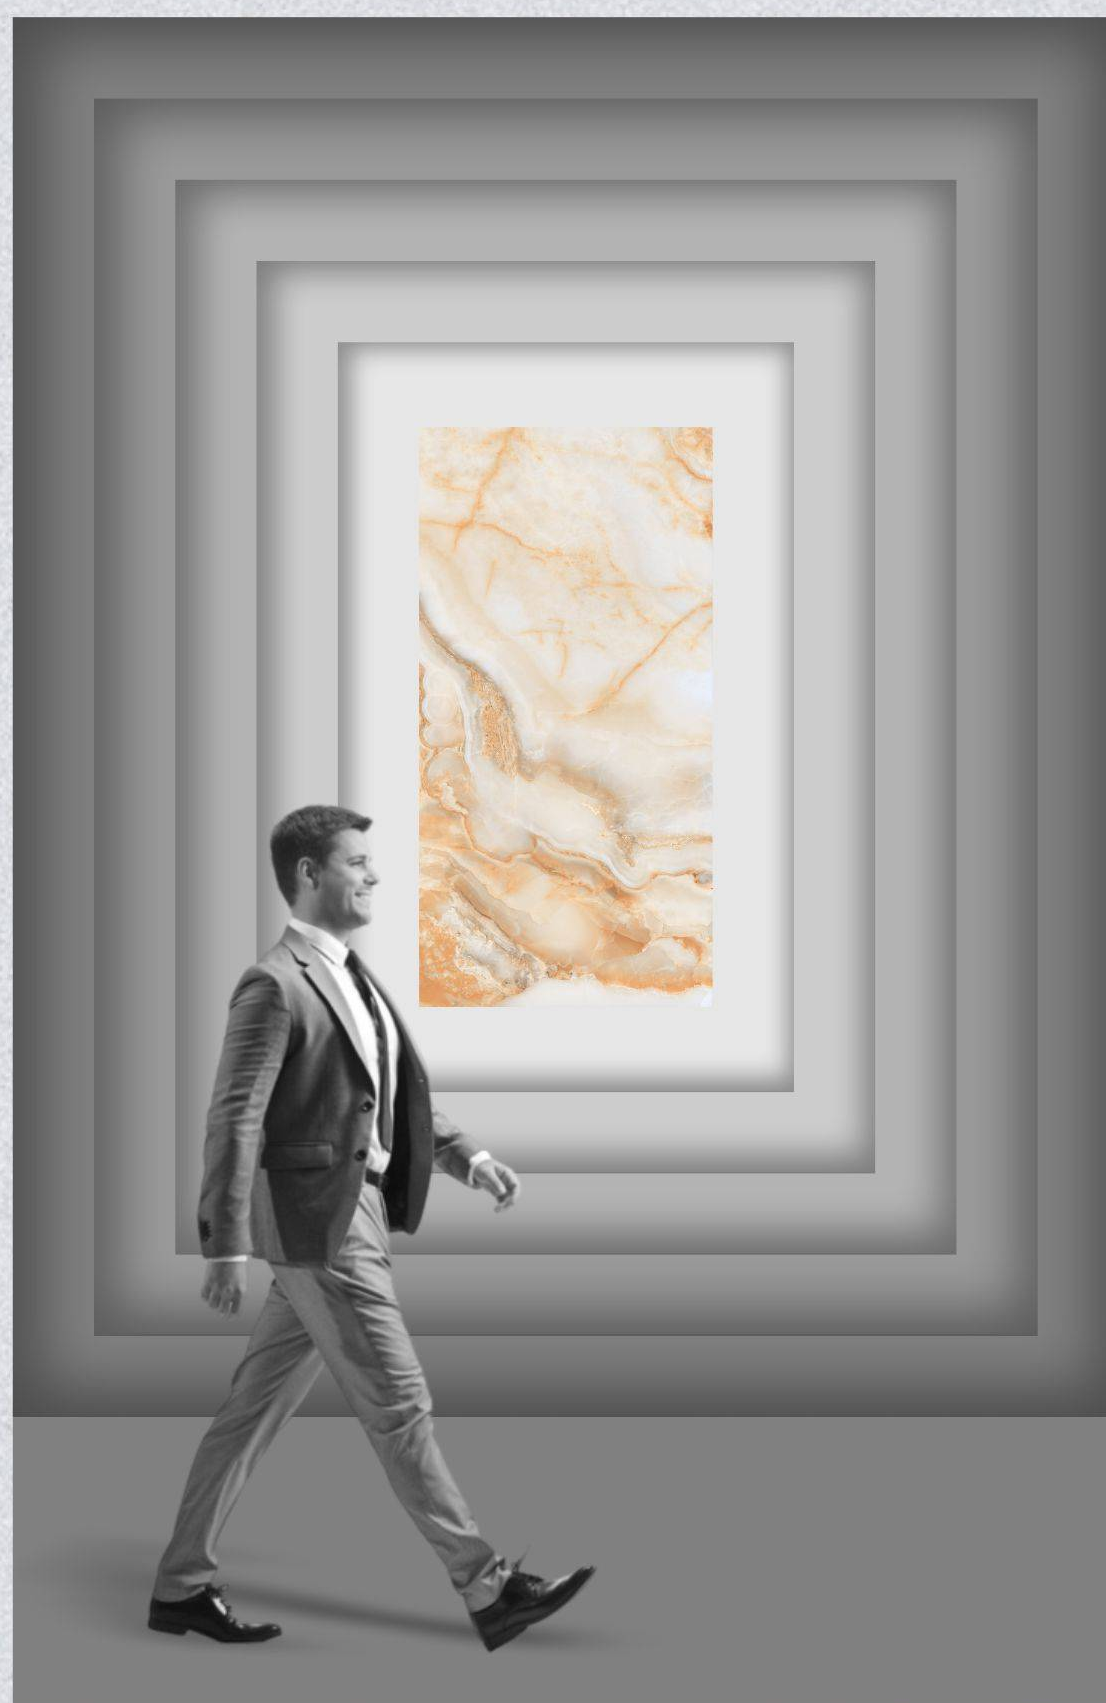

RAINBOW
Collection

600X1200MM

the **BEYOND
IMAGINATION**