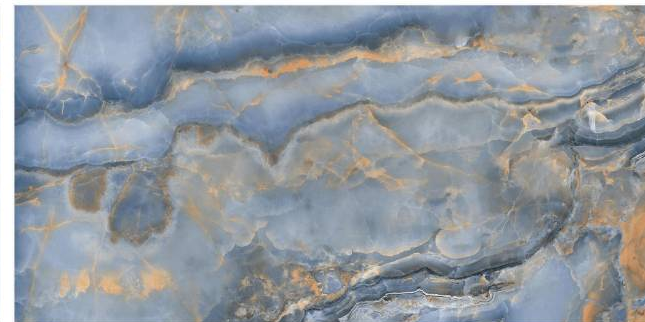

RAGANR GOLD AQUA

Size :
600X1200 MM

Random :
4

Finish :
Glossy

SCAN FOR
360 VIEW