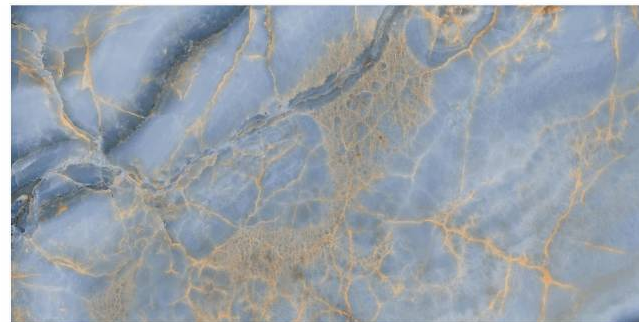

RAGANR GOLD AQUA

Size :
600X1200 MM

Random :
4

Finish :
Glossy

SCAN FOR
360 VIEW