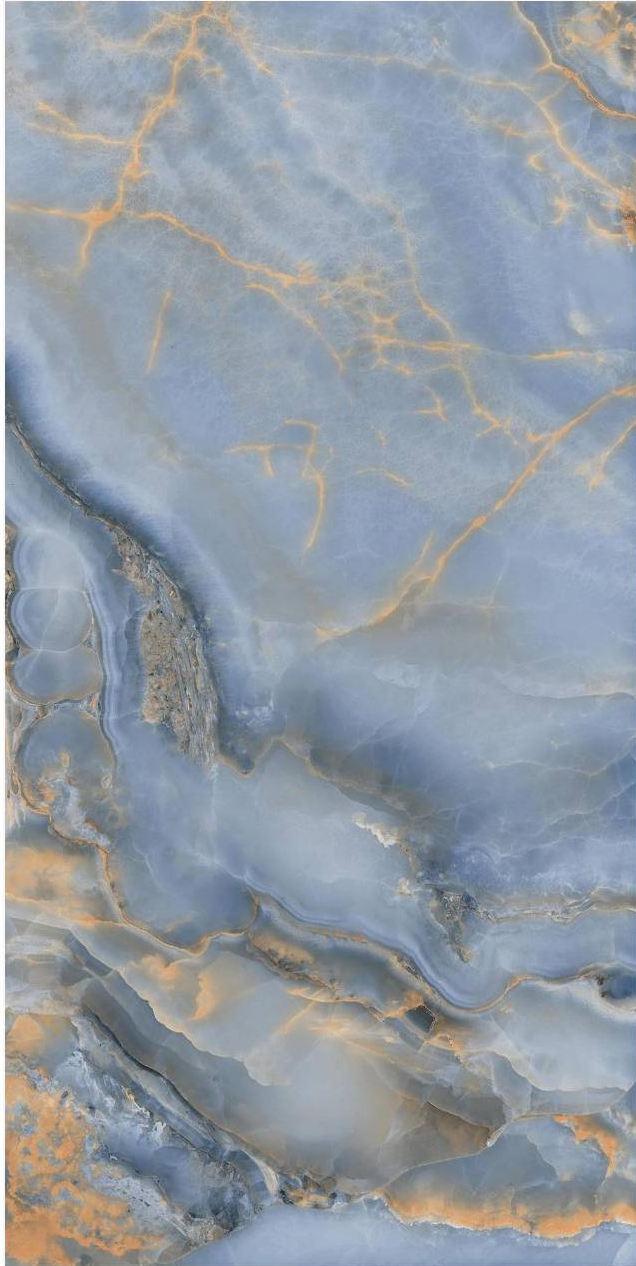

OYSTER NATURAL

Size :
600X1200 MM

Random :
5

Finish :
Glossy

SCAN FOR
360 VIEW

PERSIAN GREEN

Size :
600X1200 MM

Random :
4

Finish :
Glossy

SCAN FOR
360 VIEW

PERSIAN YELLOW

Size :
600X1200 MM

Random :
4

Finish :
Glossy

SCAN FOR
360 VIEW

RAGANR GOLD AQUA