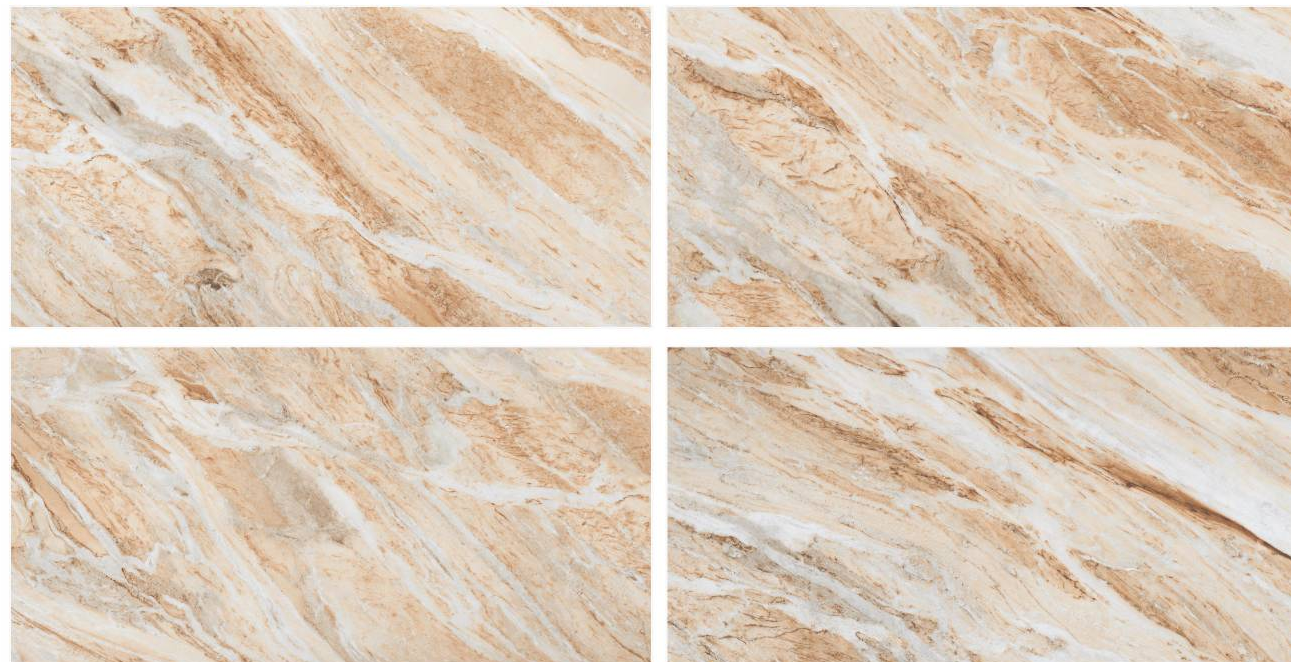

AVIONA BLONDE

Size :
600X1200 MM

Random :
4

Finish :
Glossy

SCAN FOR
360 VIEW