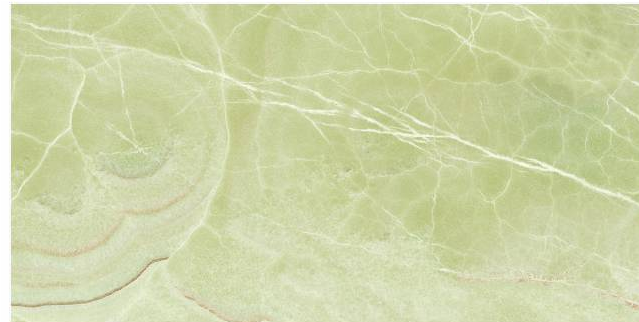

PERSIAN GREEN

Size :
600X1200 MM

Random :
4

Finish :
Glossy

SCAN FOR
360 VIEW