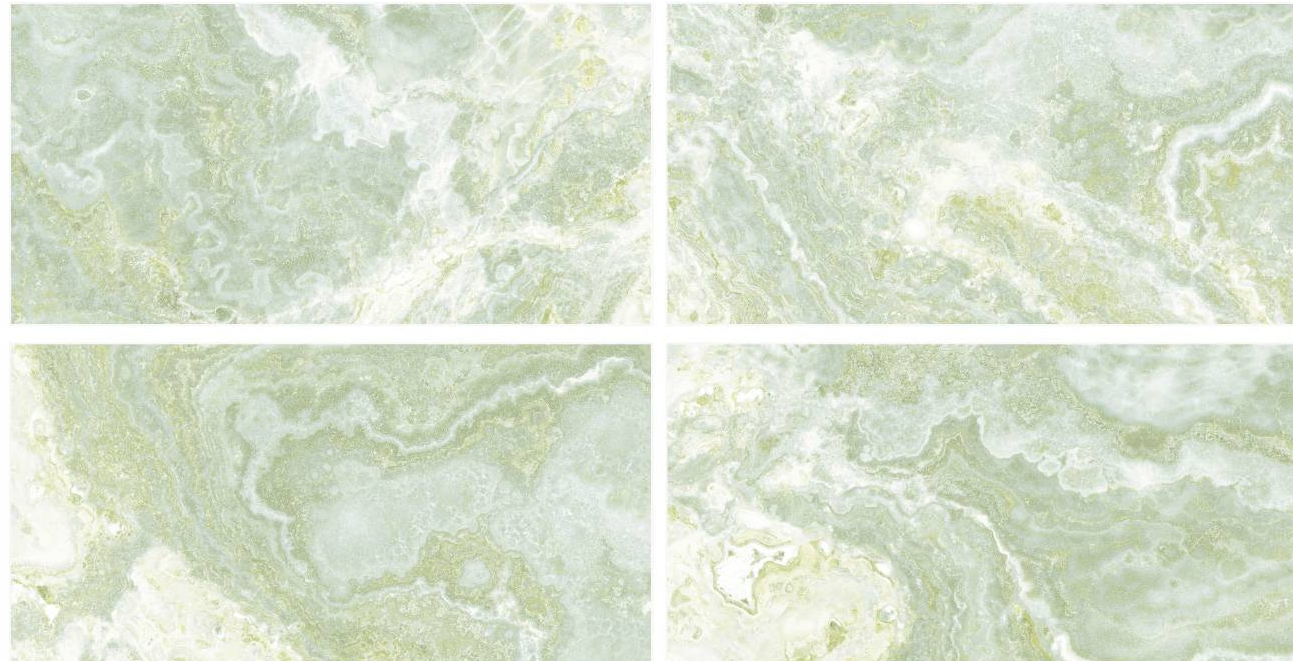

OHIO GREEN

Size :
600X1200 MM

Random :
4

Finish :
Glossy

SCAN FOR
360 VIEW