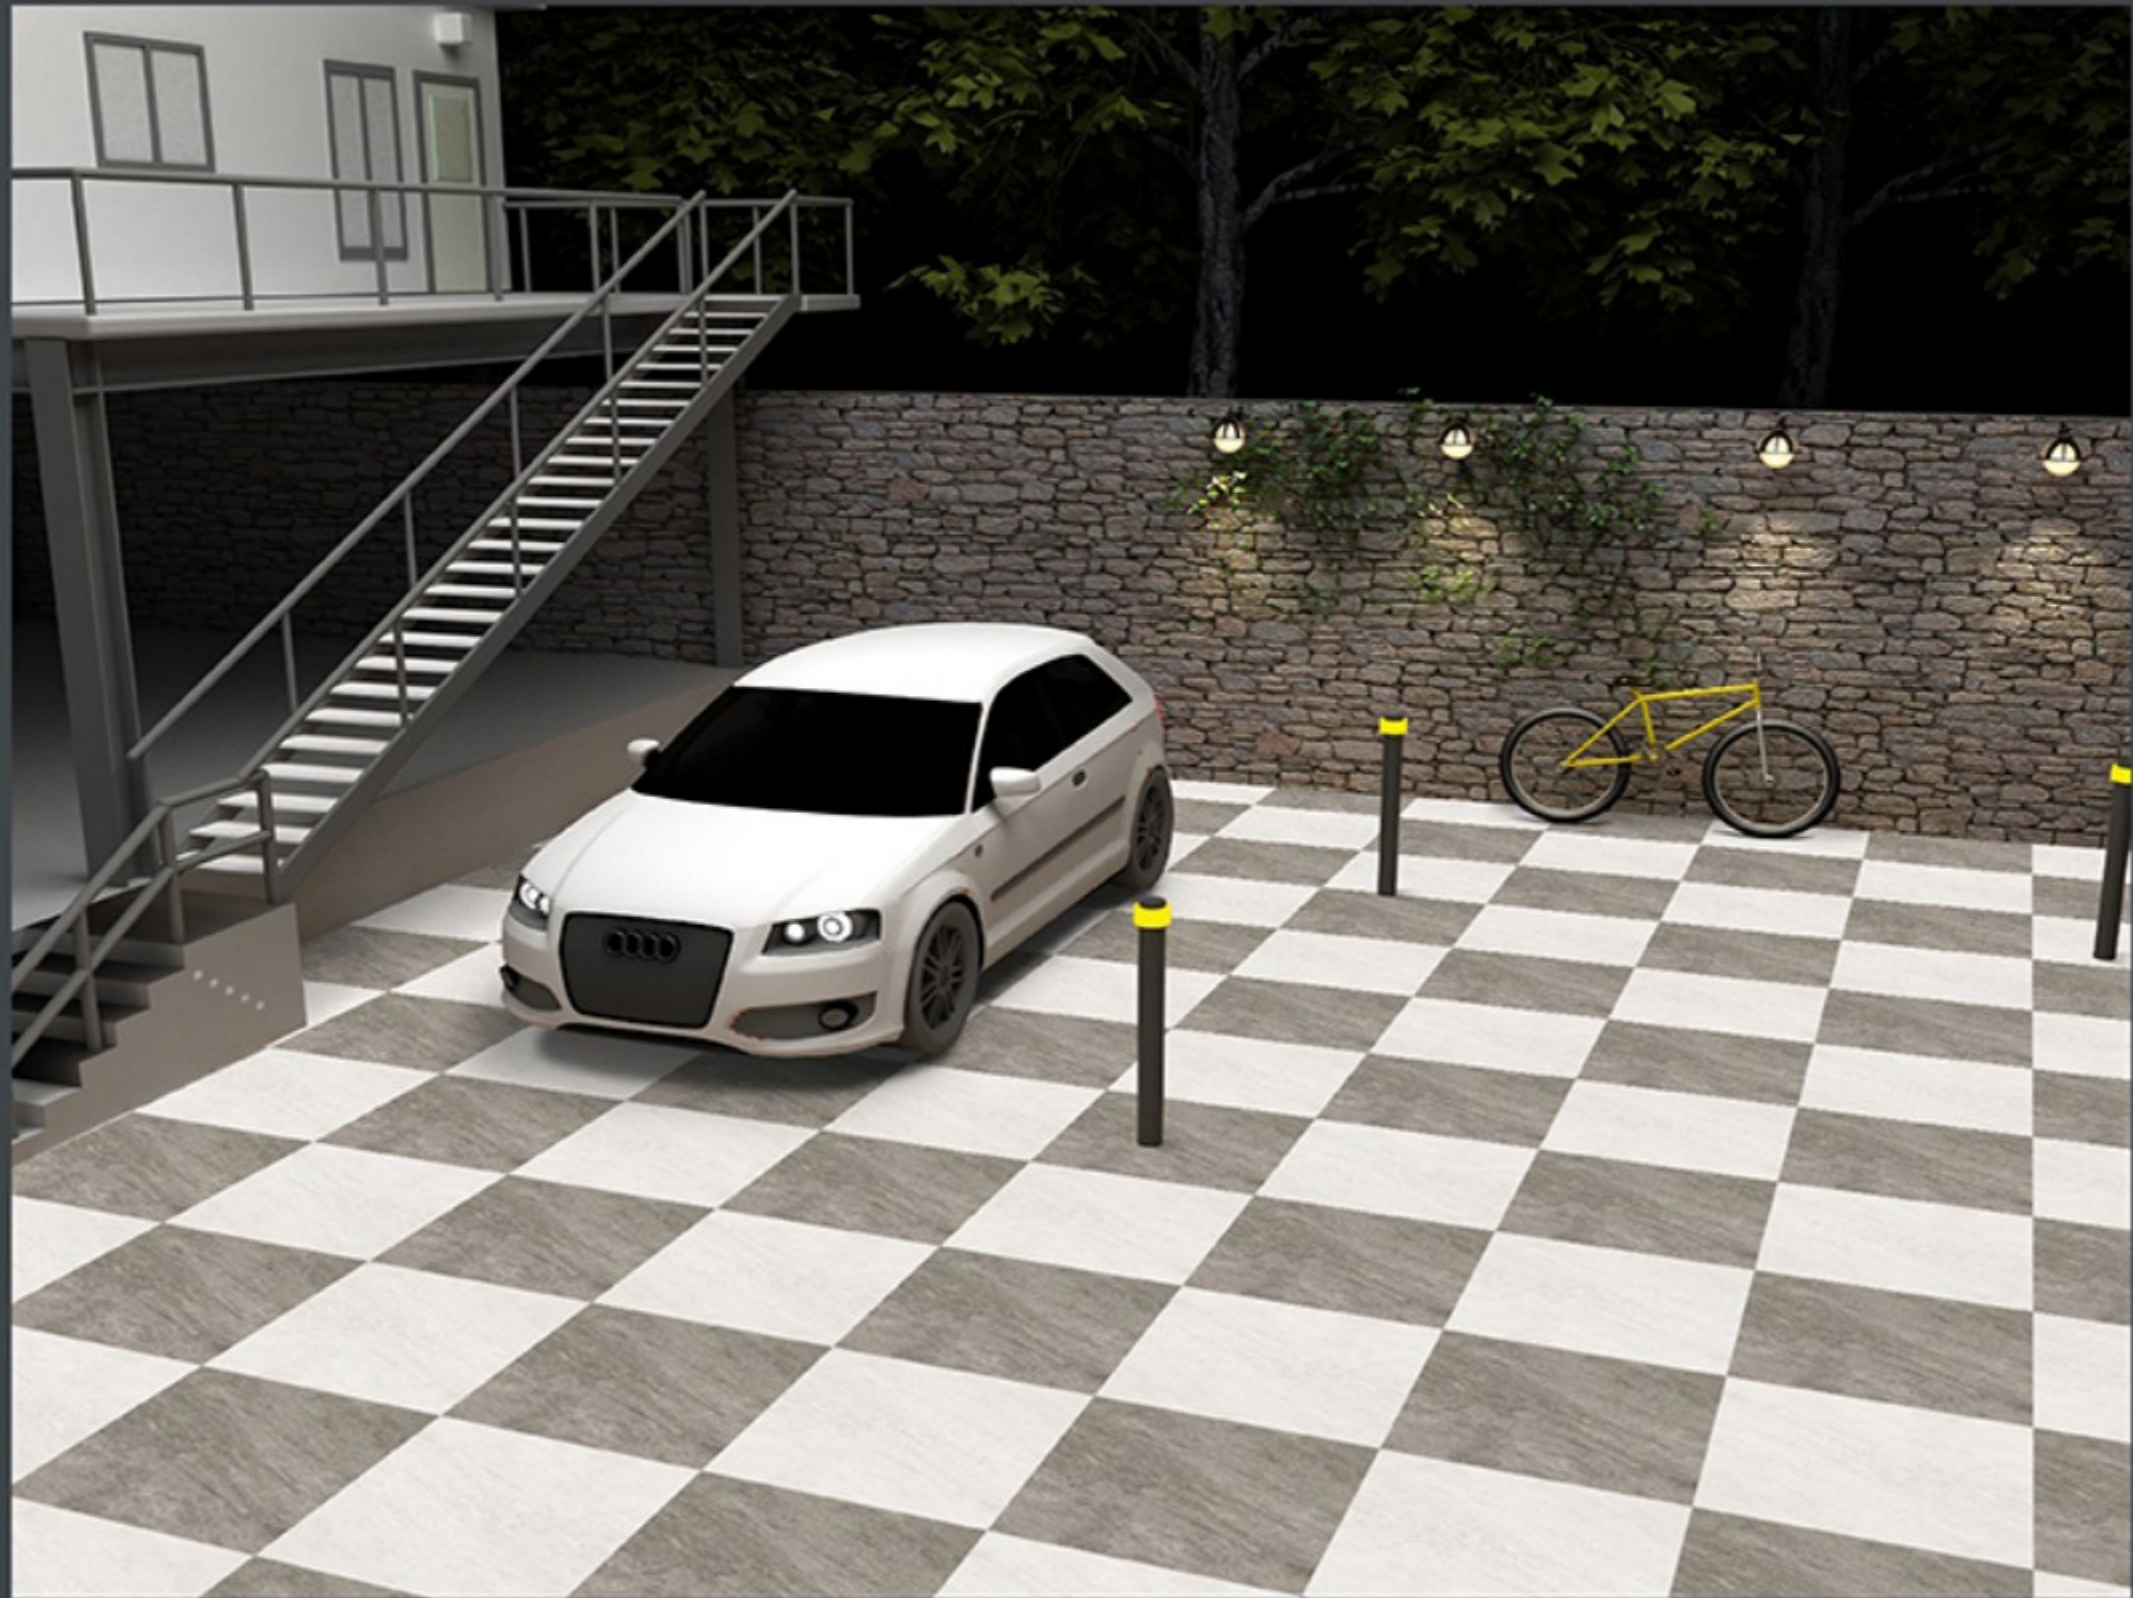

HEAVY DUTY
PARKING TILES