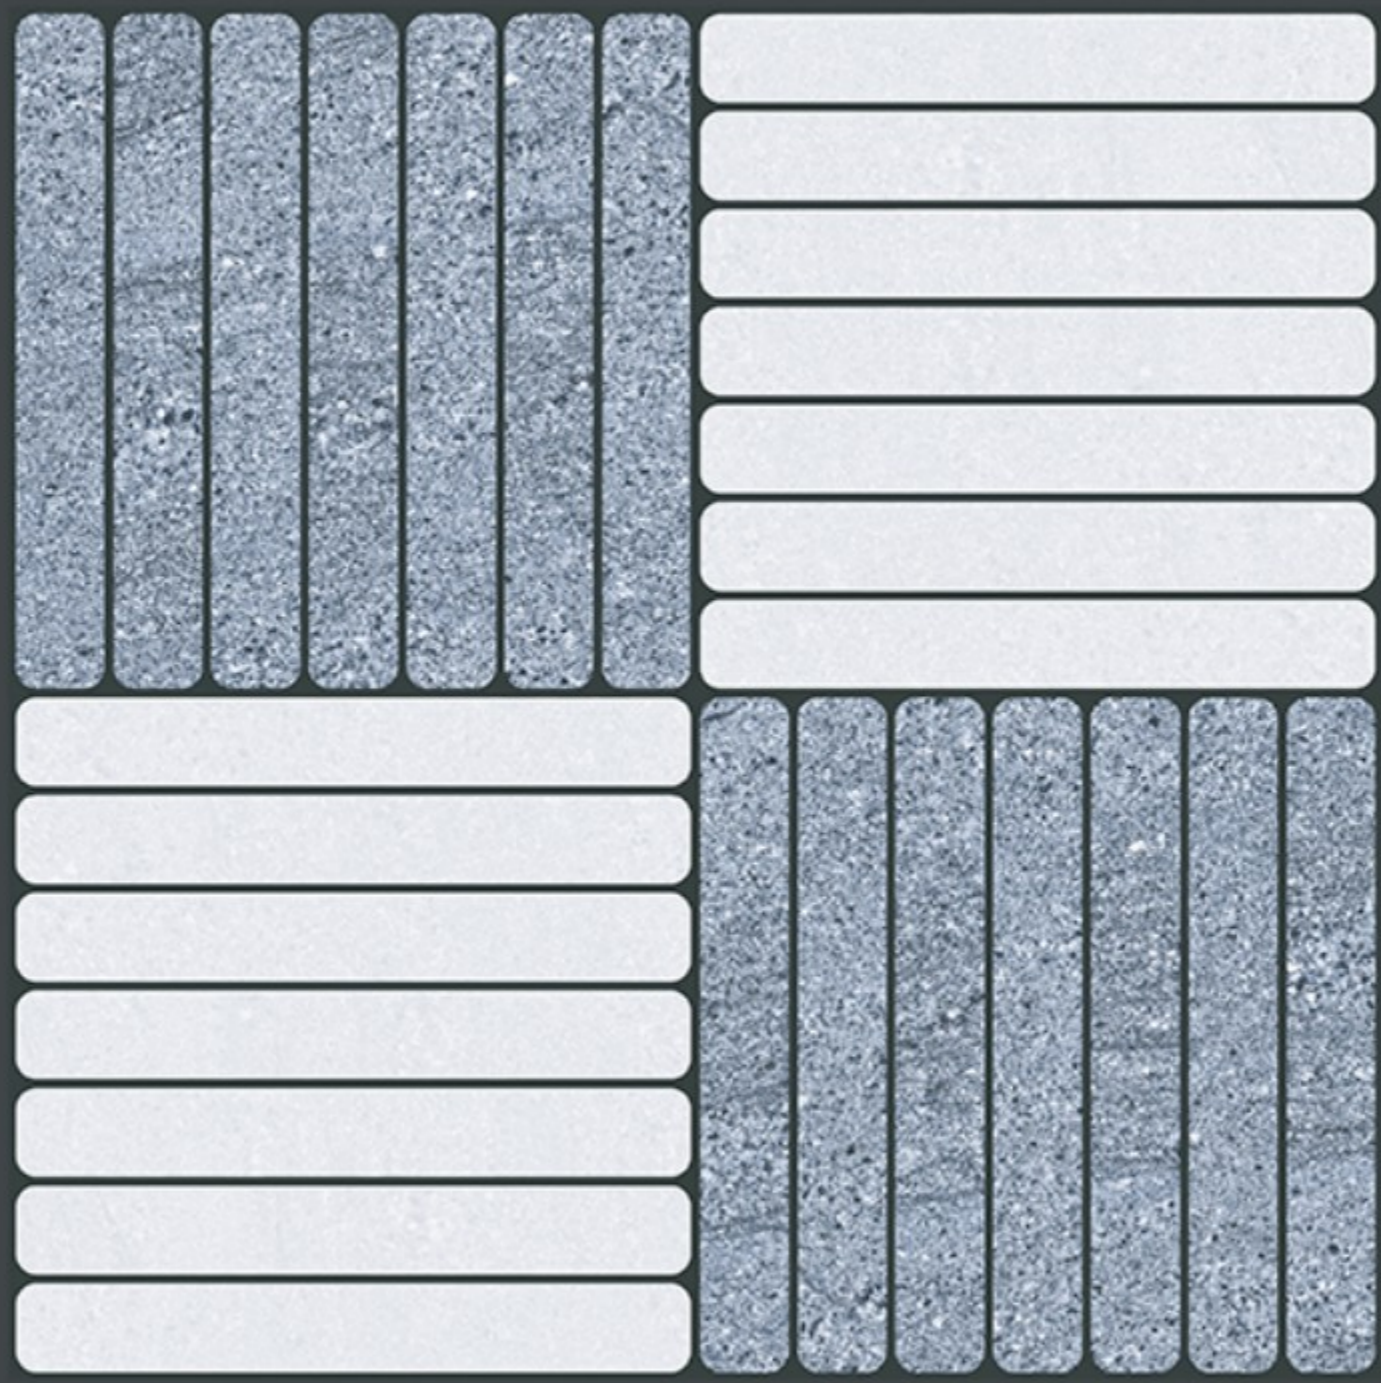

5899

Finish :- PUNCH

HEAVY DUTY
PARKING TILES

400x
400mm
DIGITAL VITRIFIED
PARKING TILES

58100

Finish :- PUNCH

HEAVY DUTY
PARKING TILES

-  FROST RESISTANCE
-  ZERO MAINTENANCE
-  RESIDENTIAL
-  DURABLE
-  ECO FRIENDLY