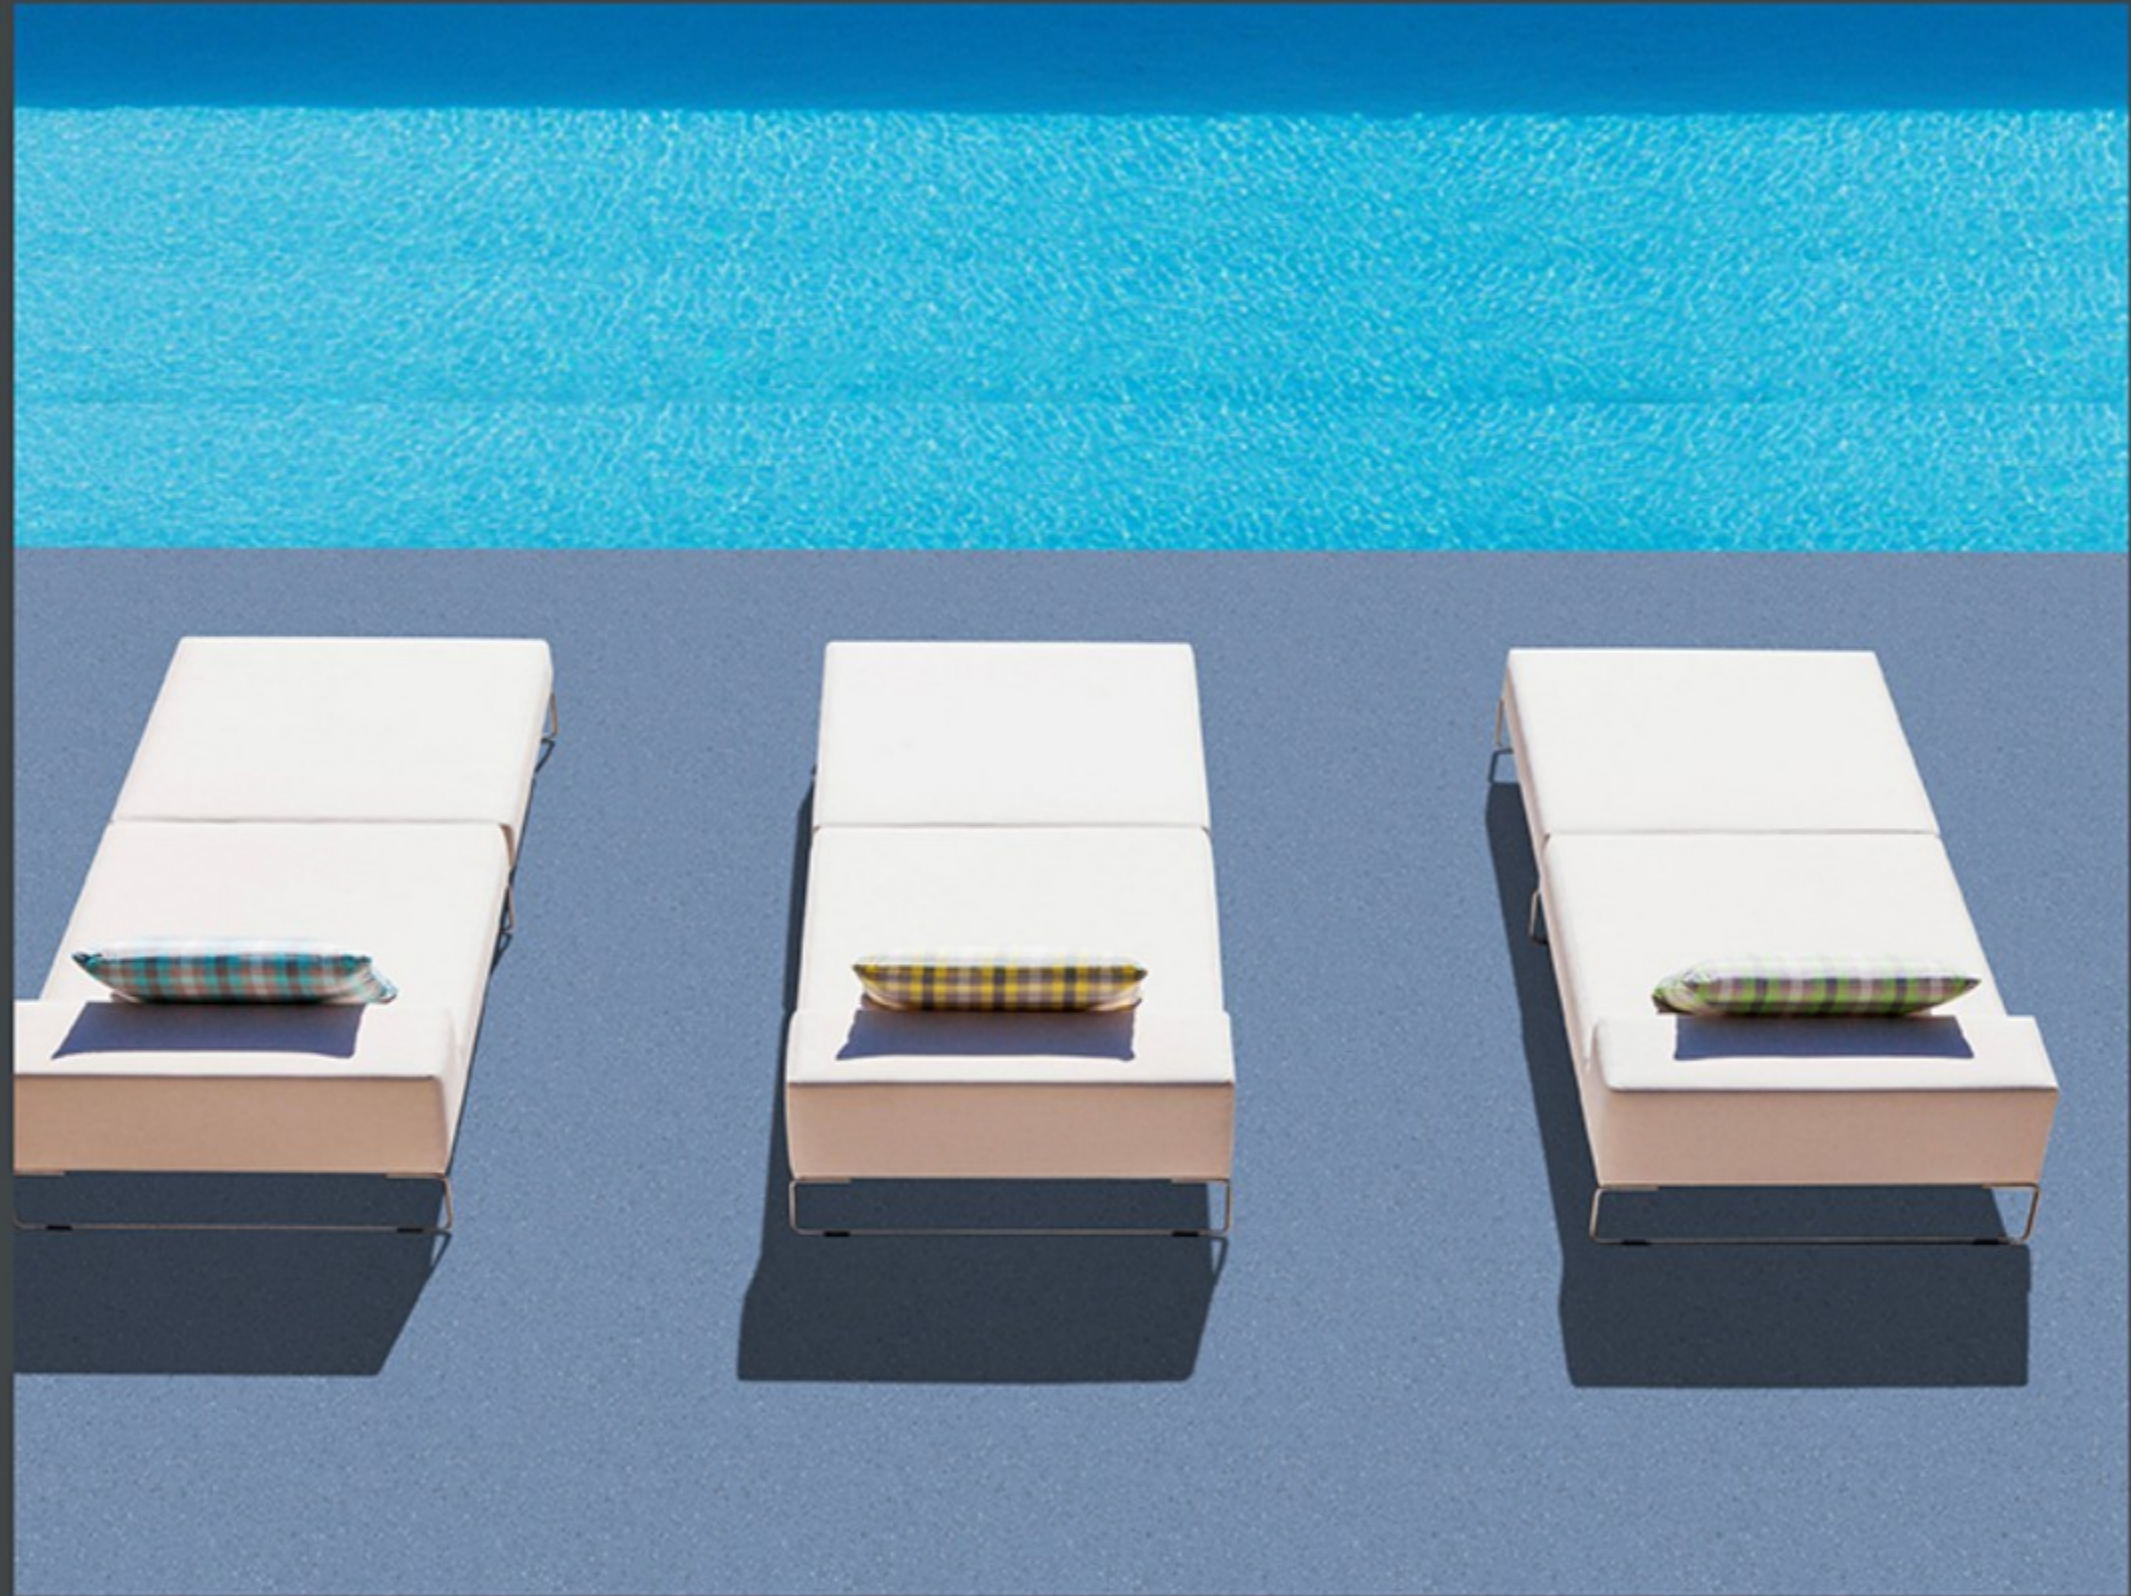

HEAVY DUTY
PARKING TILES