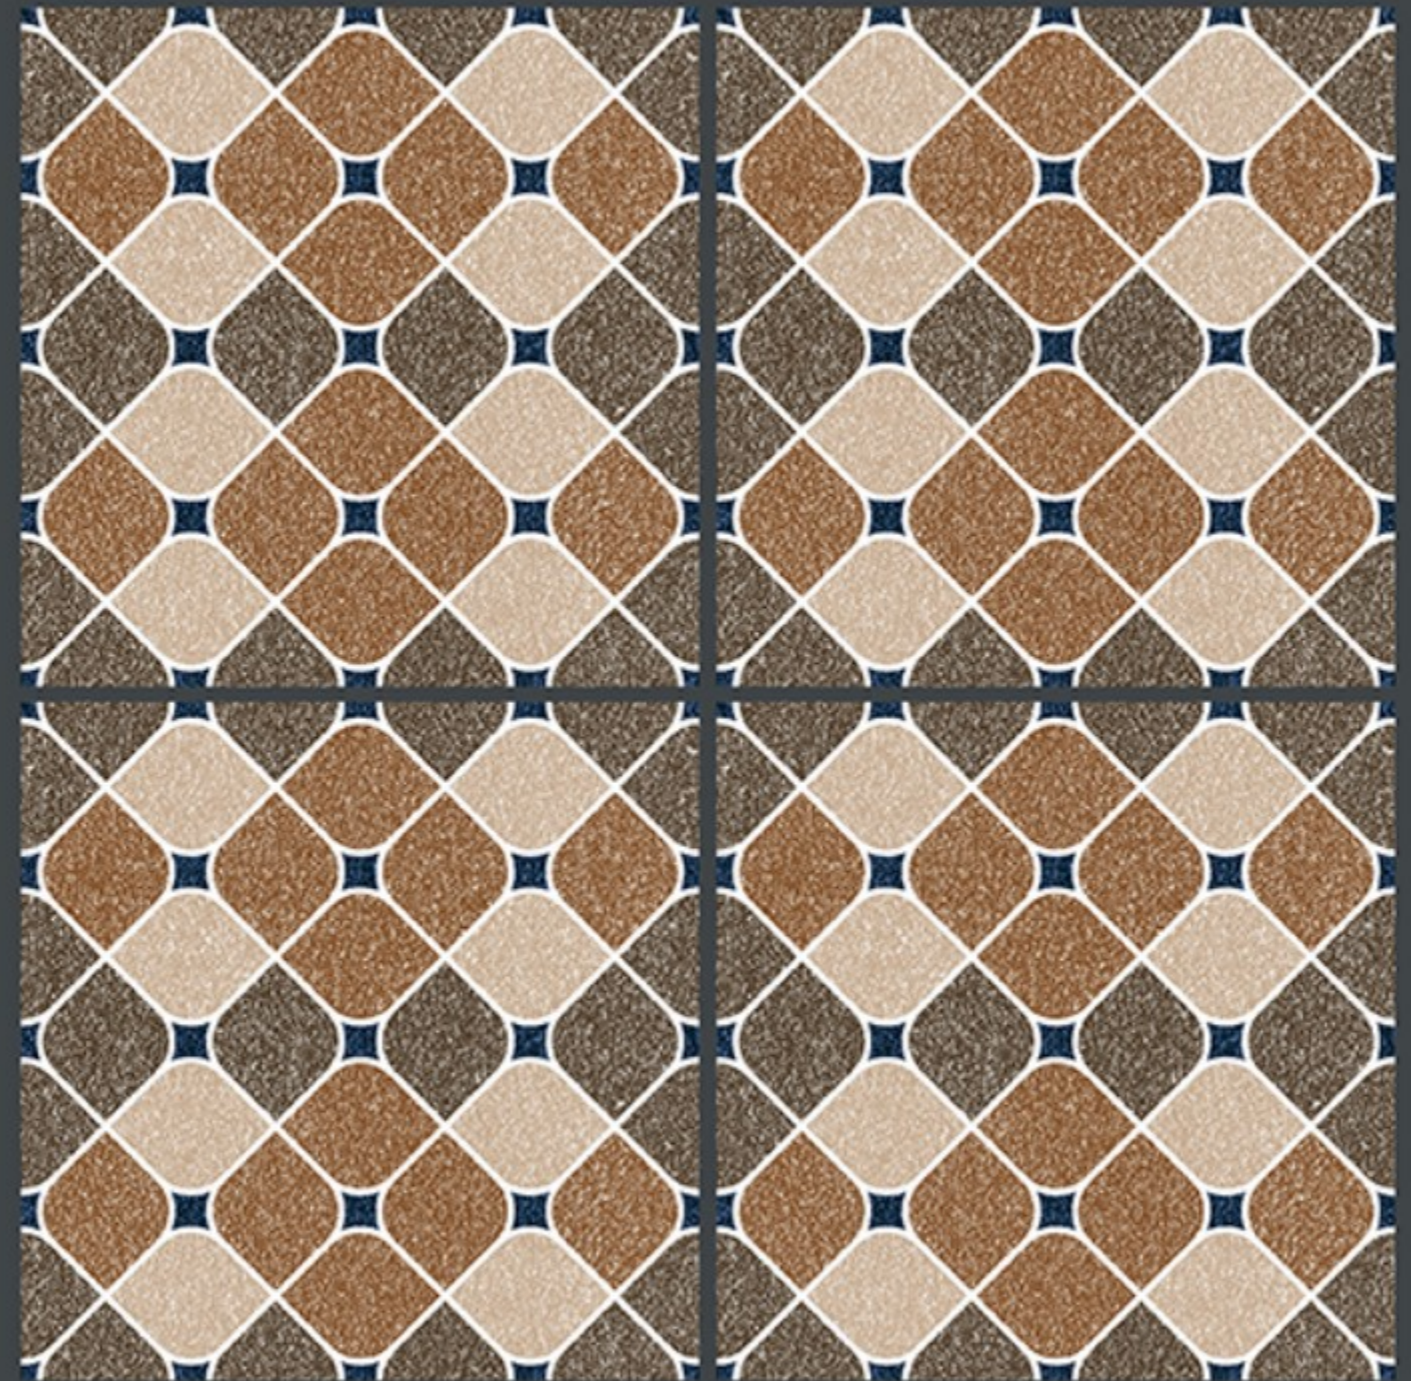

400x
400mm
DIGITAL VITRIFIED
PARKING TILES

5882

HEAVY DUTY
PARKING TILES

-  FROST RESISTANCE
-  ZERO MAINTENANCE
-  RESIDENTIAL
-  DURABLE
-  ECO FRIENDLY

400x
400mm
DIGITAL VITRIFIED
PARKING TILES

5886

Finish :- PUNCH