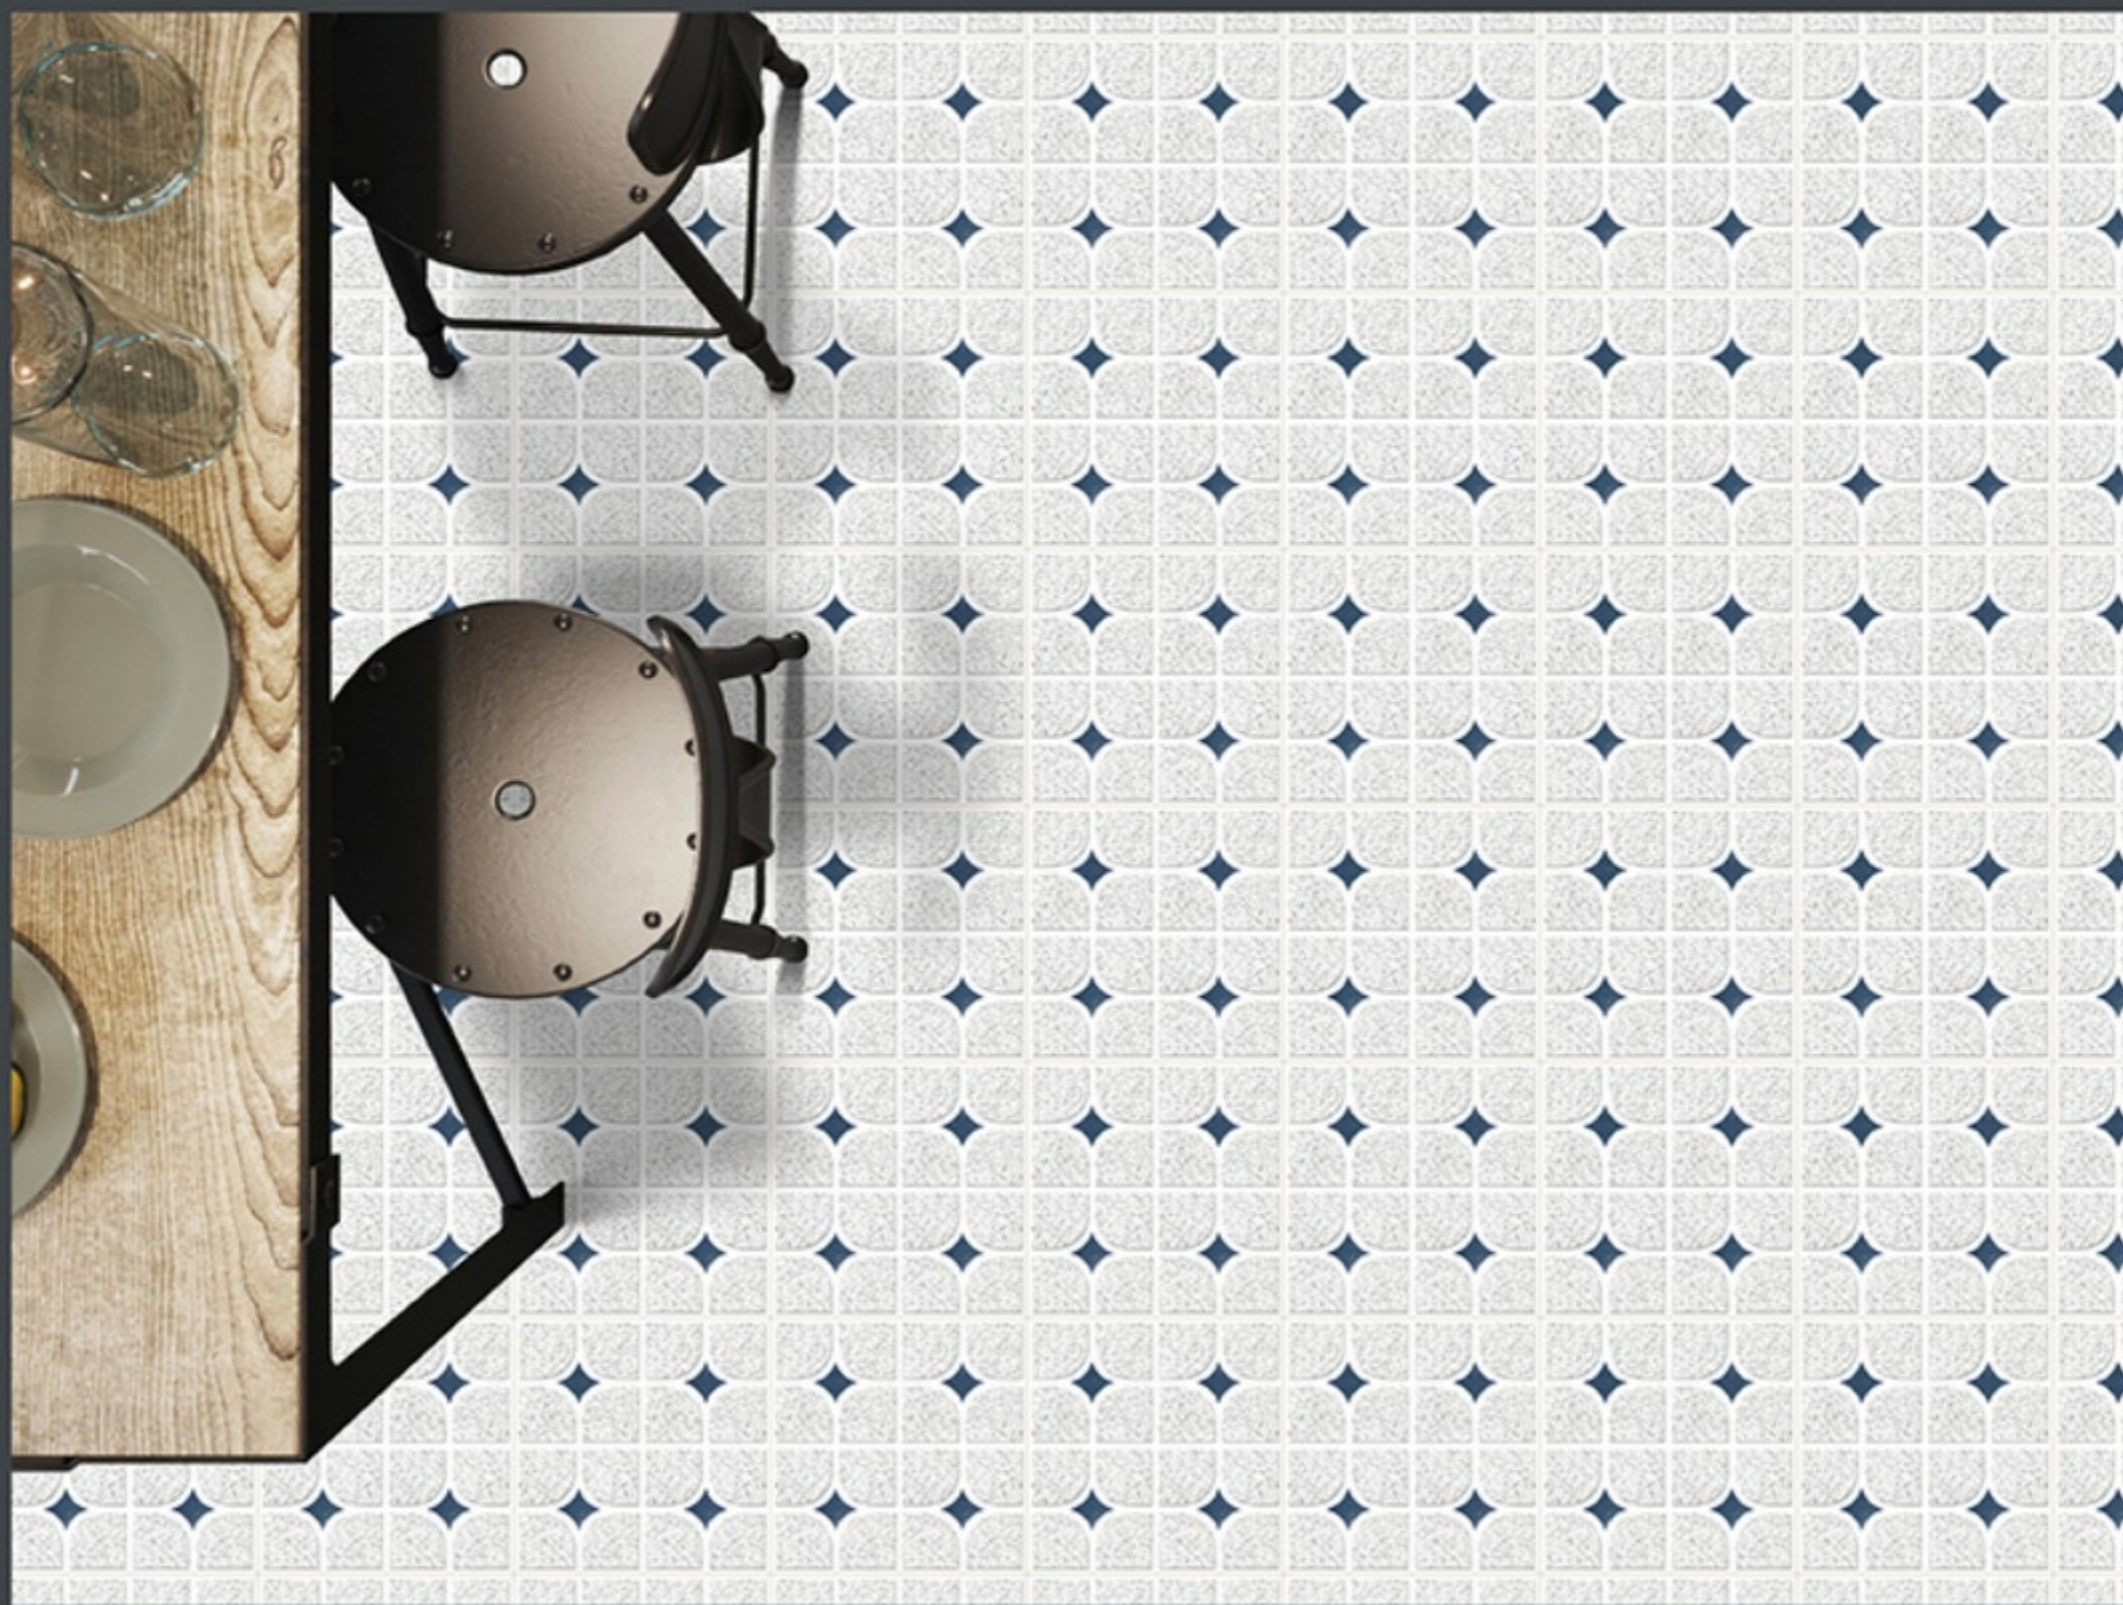

FROST
RESISTANCE

ZERO
MAINTENANCE

RESIDENTIAL

DURABLE

ECO
FRIENDLY

400x
400mm
DIGITAL VITRIFIED
PARKING TILES

5874

HEAVY DUTY
PARKING TILES