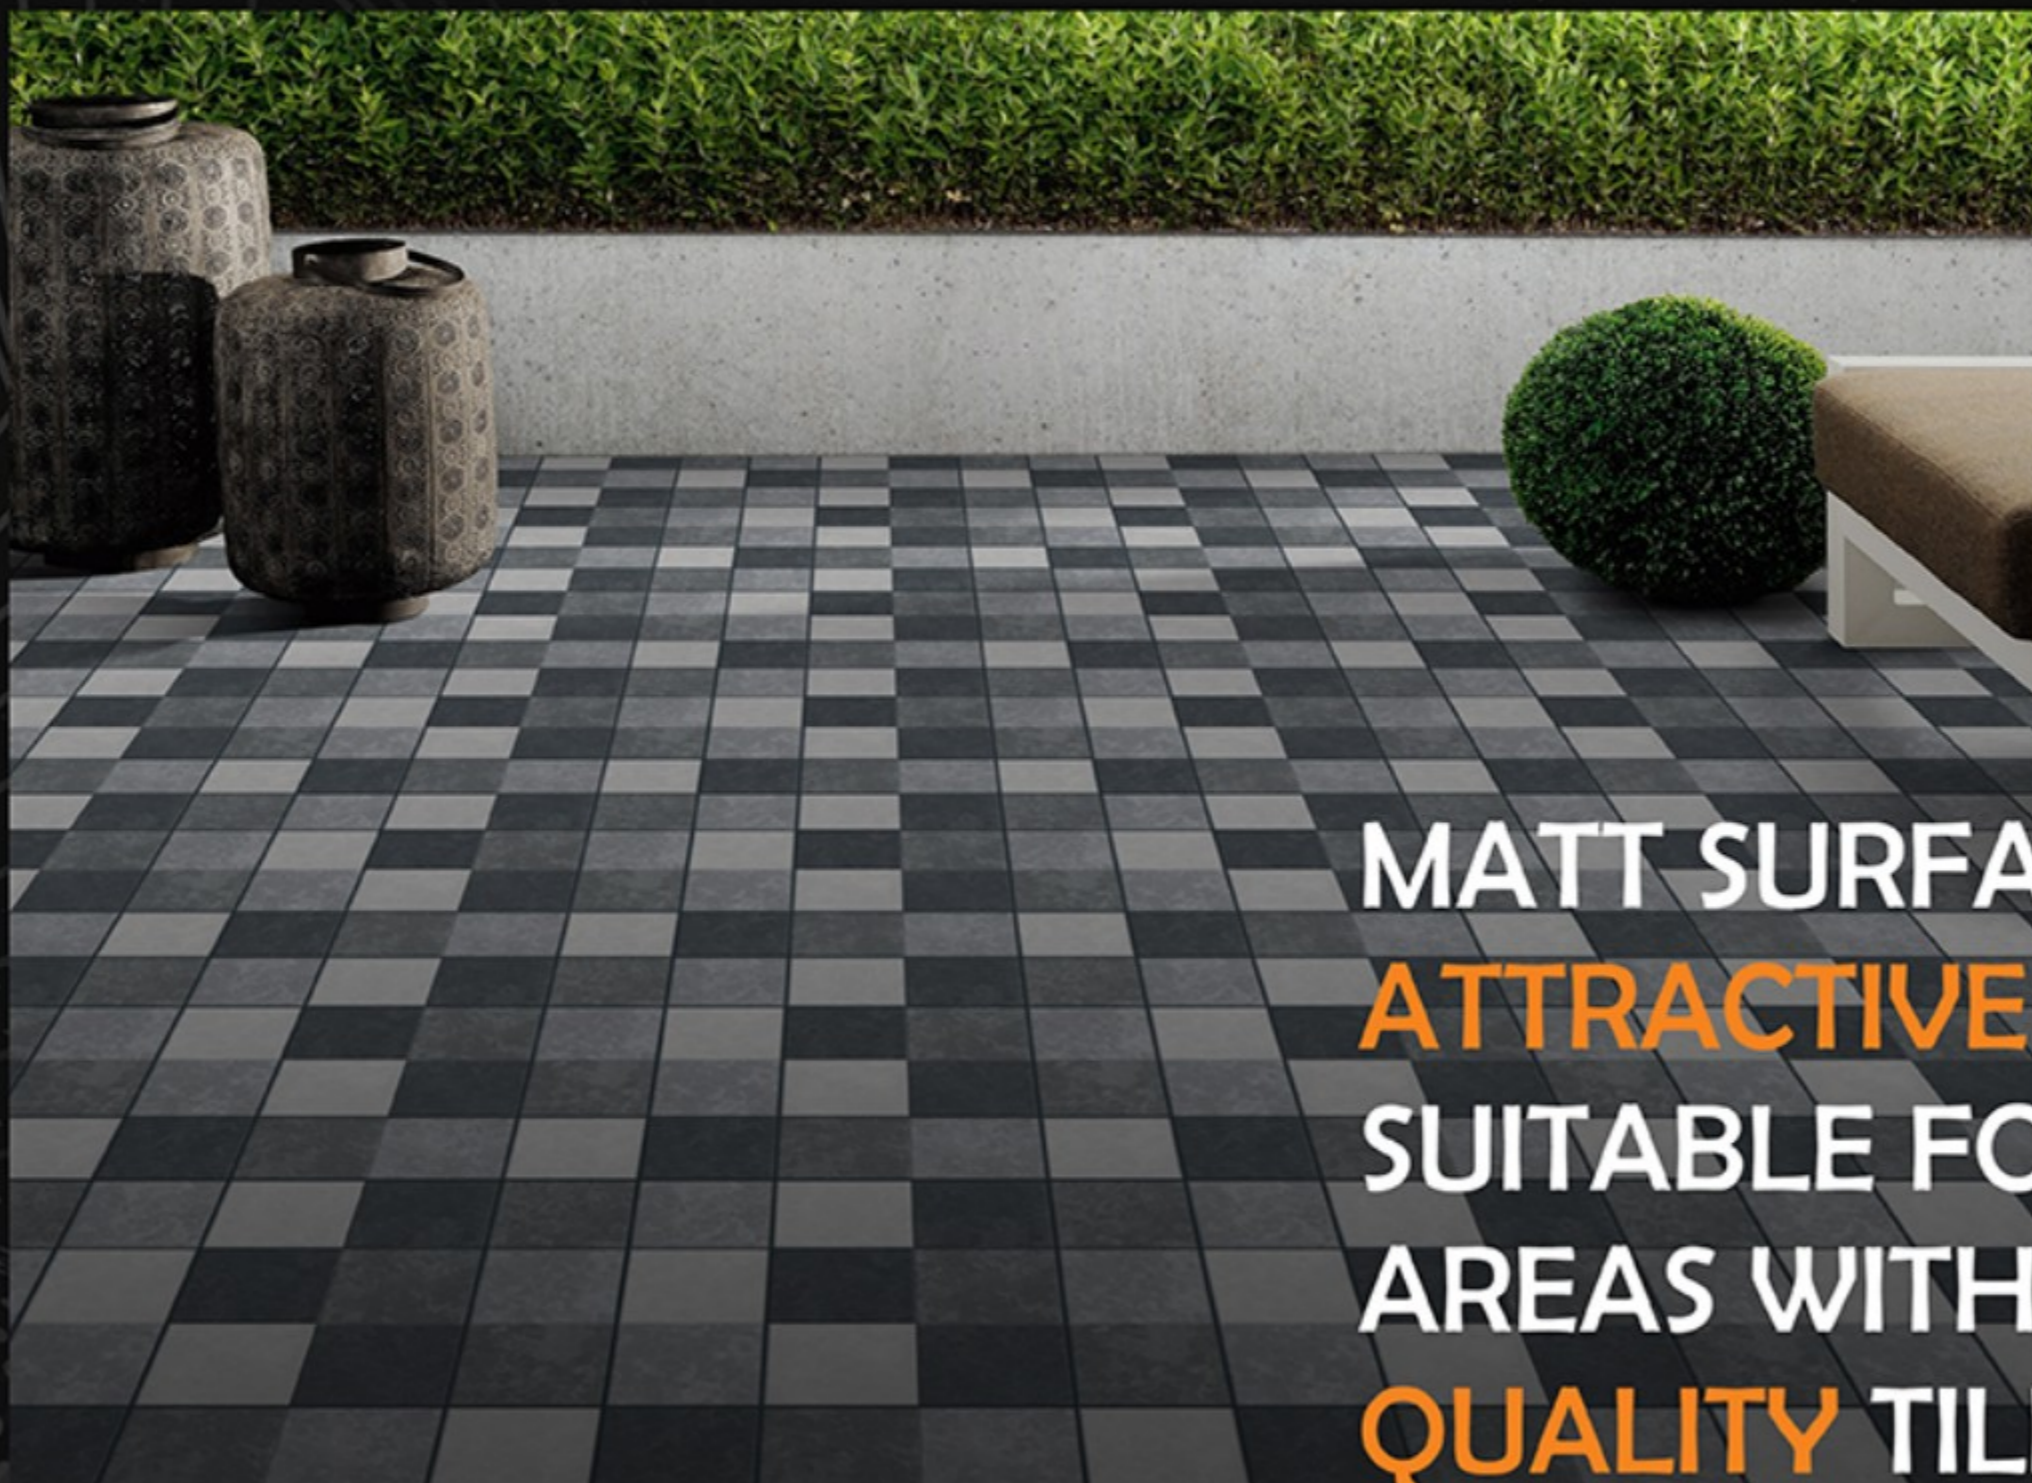

400x
400mm

11mm
THICKNESS

VITRIFIED
BODY

100%
WATERPROOF

**MATT SURFACES WITH
ATTRACTIVE DESIGN,
SUITABLE FOR OUTDOOR
AREAS WITH GOOD
QUALITY TILES!**