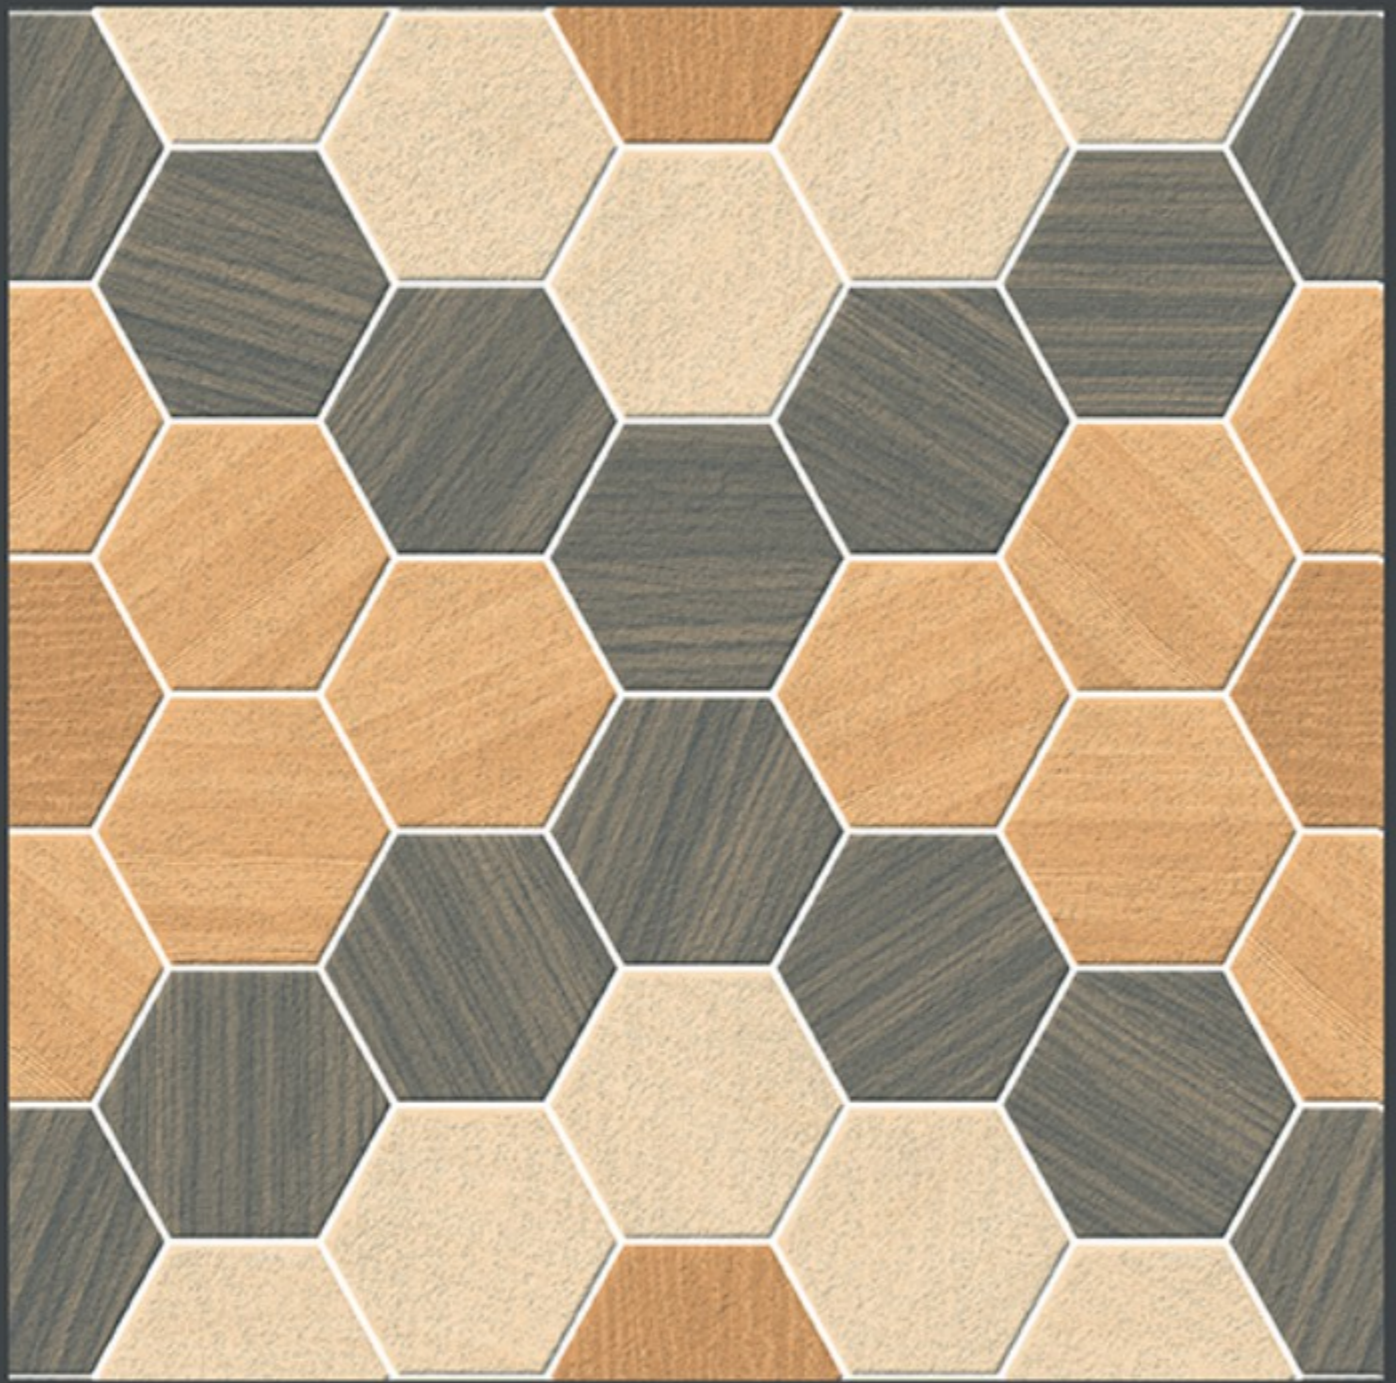

400x
400mm
DIGITAL VITRIFIED
PARKING TILES

58104