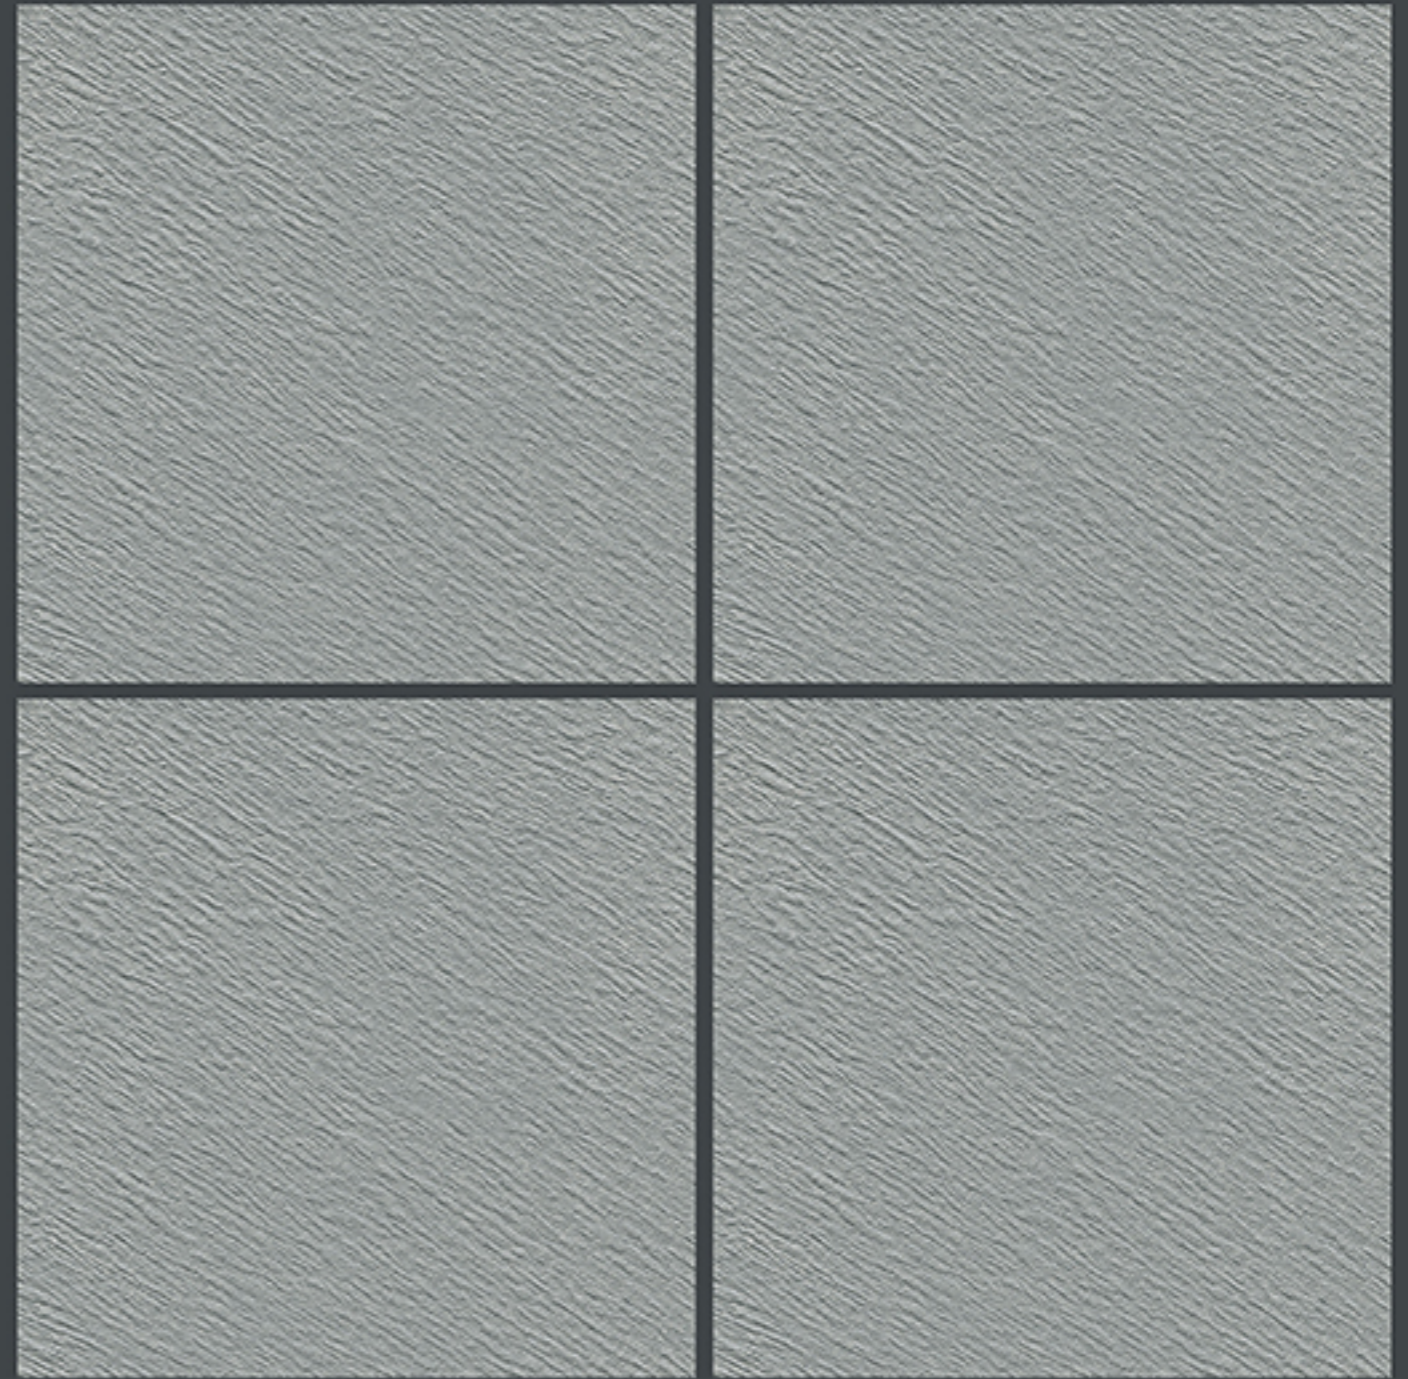

400x
400mm
DIGITAL VITRIFIED
PARKING TILES

MICA GREY

Finish :- PUNCH

HEAVY DUTY
PARKING TILES