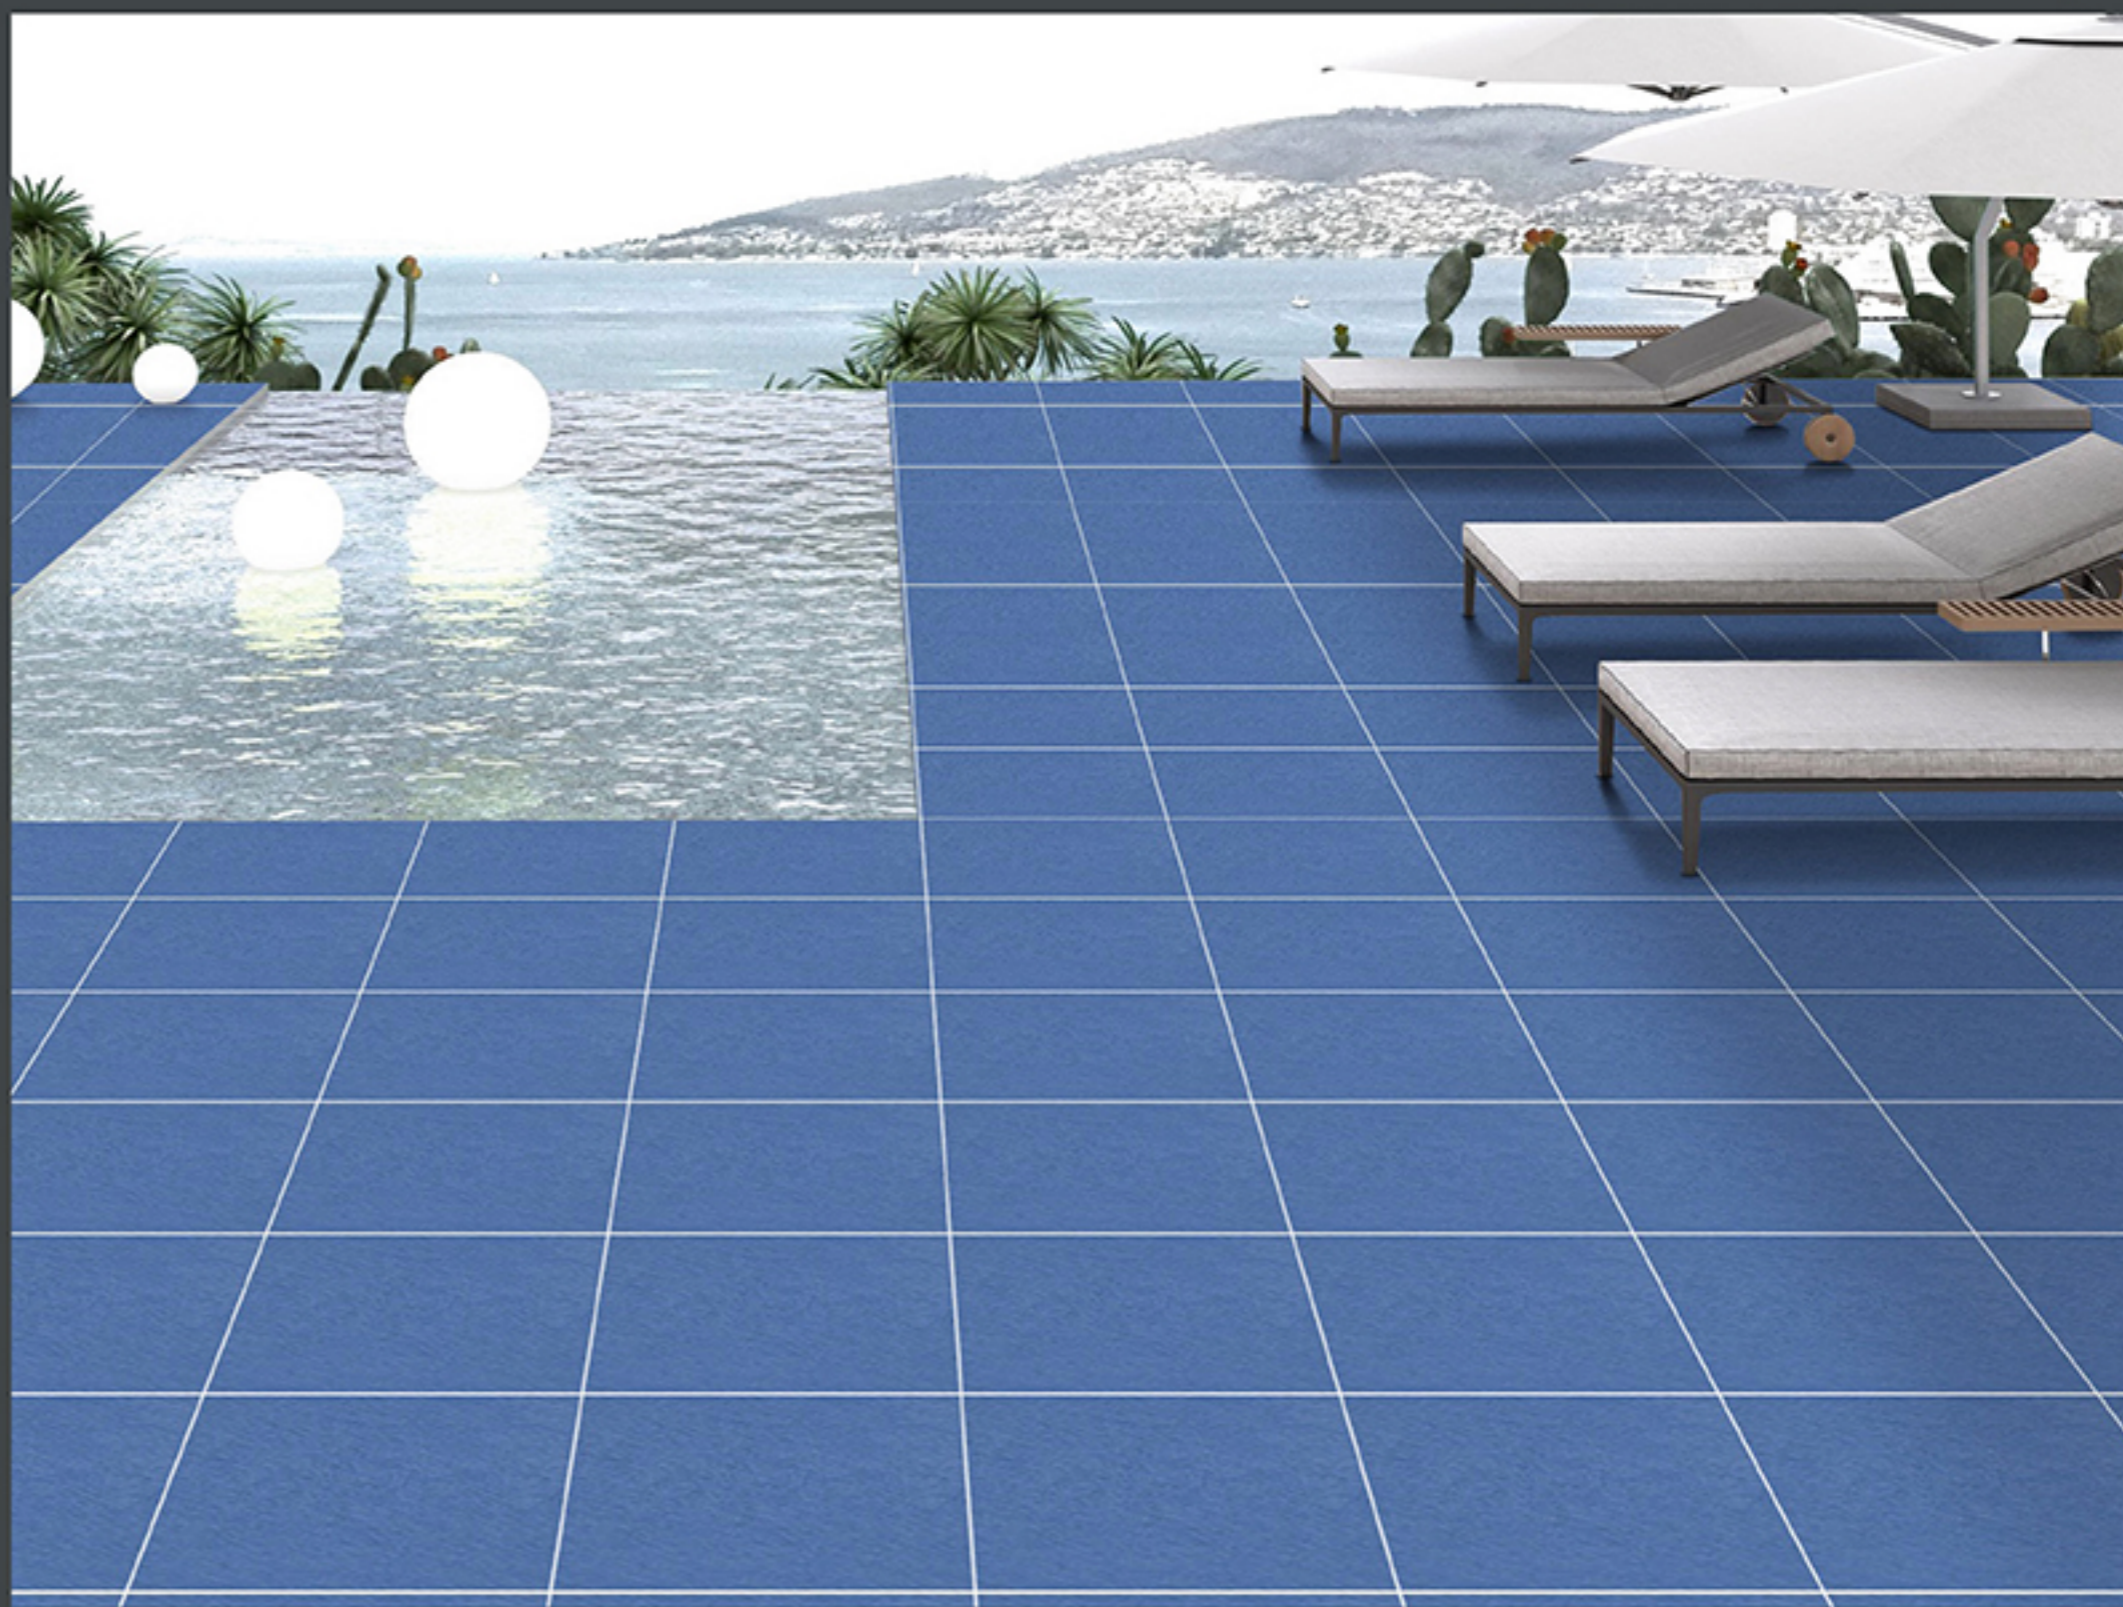

MICA BLUE

HEAVY DUTY
PARKING TILES

FROST
RESISTANCE

ZERO
MAINTENANCE

RESIDENTIAL

DURABLE

ECO
FRIENDLY

400x
400mm
DIGITAL VITRIFIED
PARKING TILES