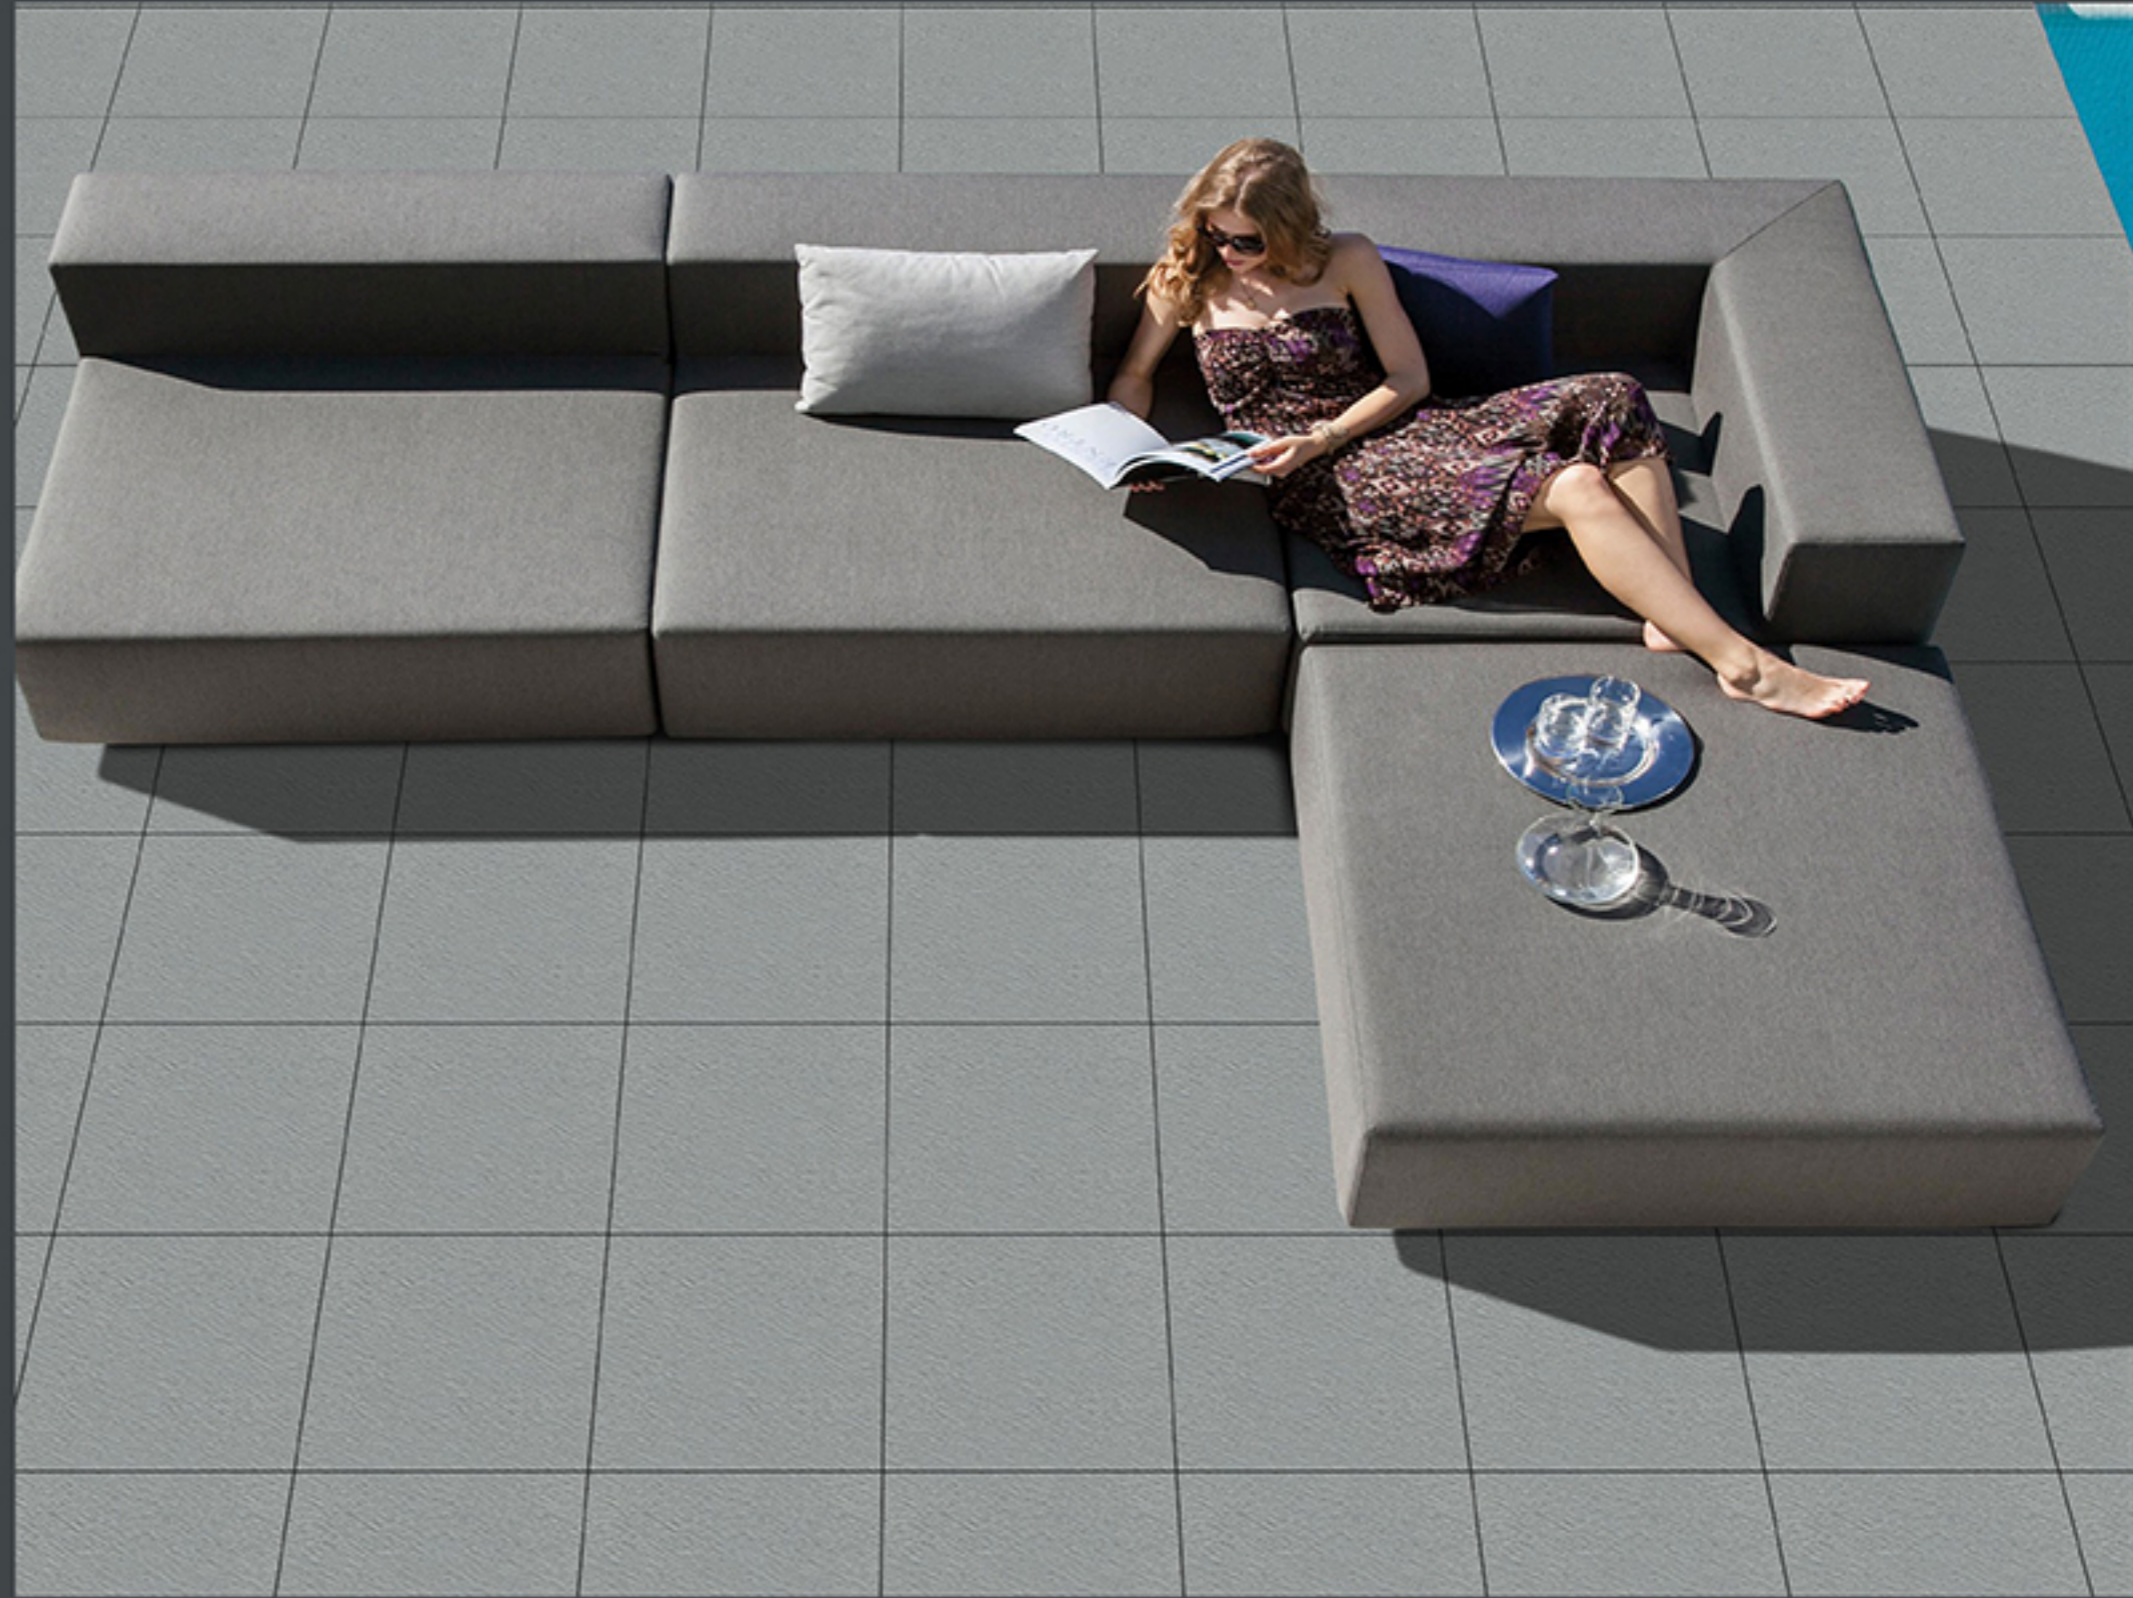

HEAVY DUTY
PARKING TILES