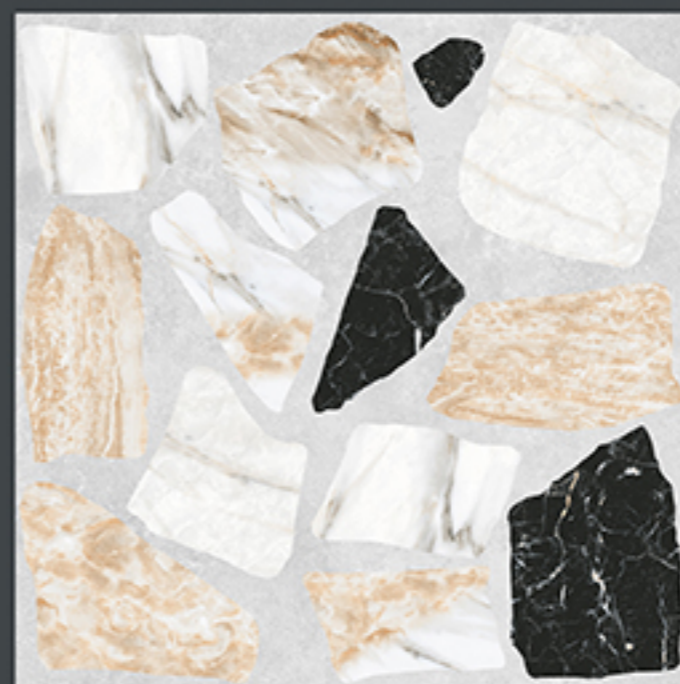

RESIDENTIAL

DURABLE

ECO  
FRIENDLY

400x  
400mm  
DIGITAL VITRIFIED  
PARKING TILES

8343

Finish :- PLAIN

**HEAVY DUTY**  
PARKING TILES

400x  
400mm  
DIGITAL VITRIFIED  
PARKING TILES