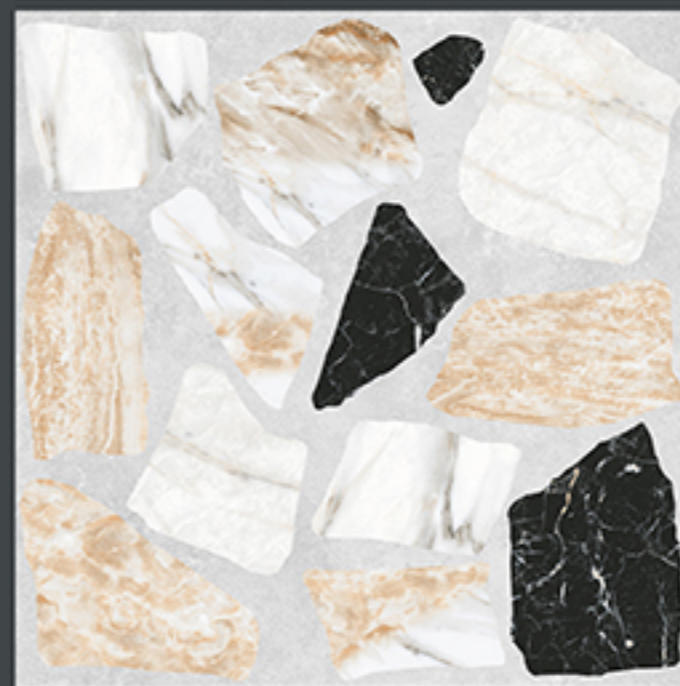

RESIDENTIAL

DURABLE

ECO  
FRIENDLY

400x  
400mm  
DIGITAL VITRIFIED  
PARKING TILES

8343

Finish :- PLAIN

**HEAVY DUTY**  
PARKING TILES

400x  
400mm  
DIGITAL VITRIFIED  
PARKING TILES