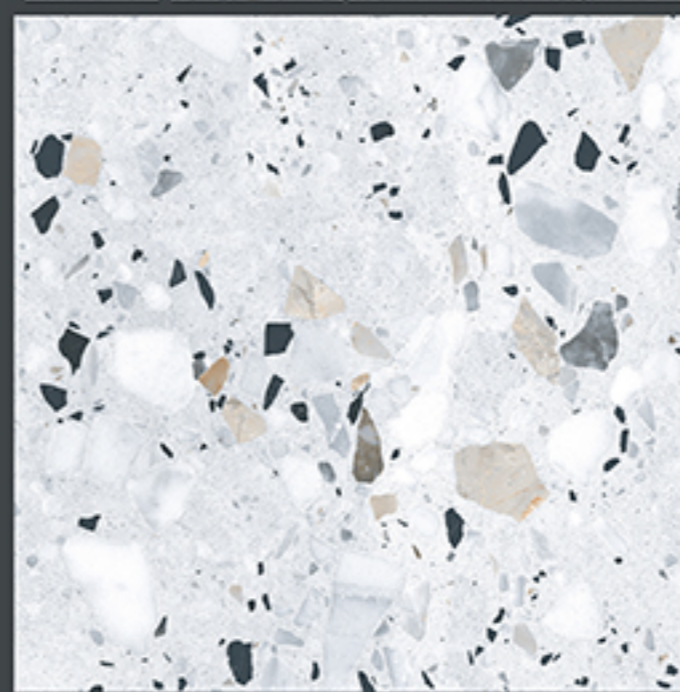

RANDOM-4

HEAVY DUTY
PARKING TILES