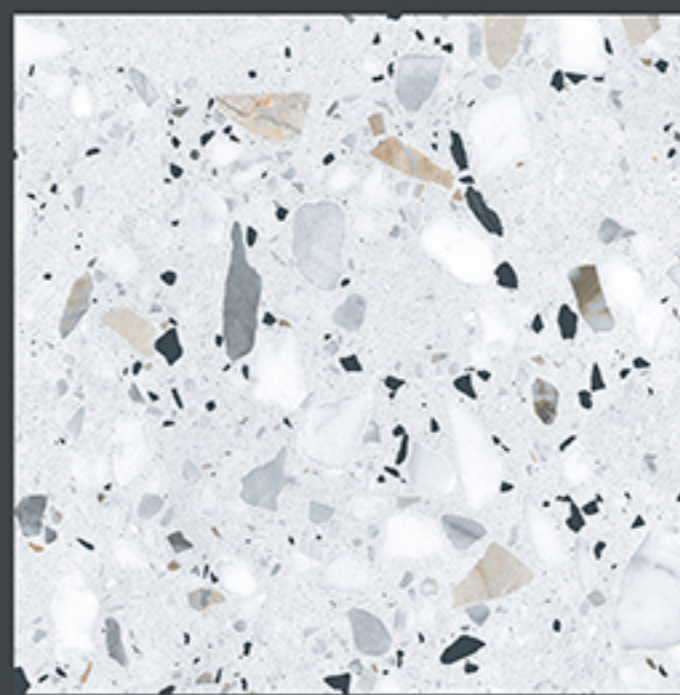

RANDOM-4

Finish :- PLAIN

HEAVY DUTY
PARKING TILES