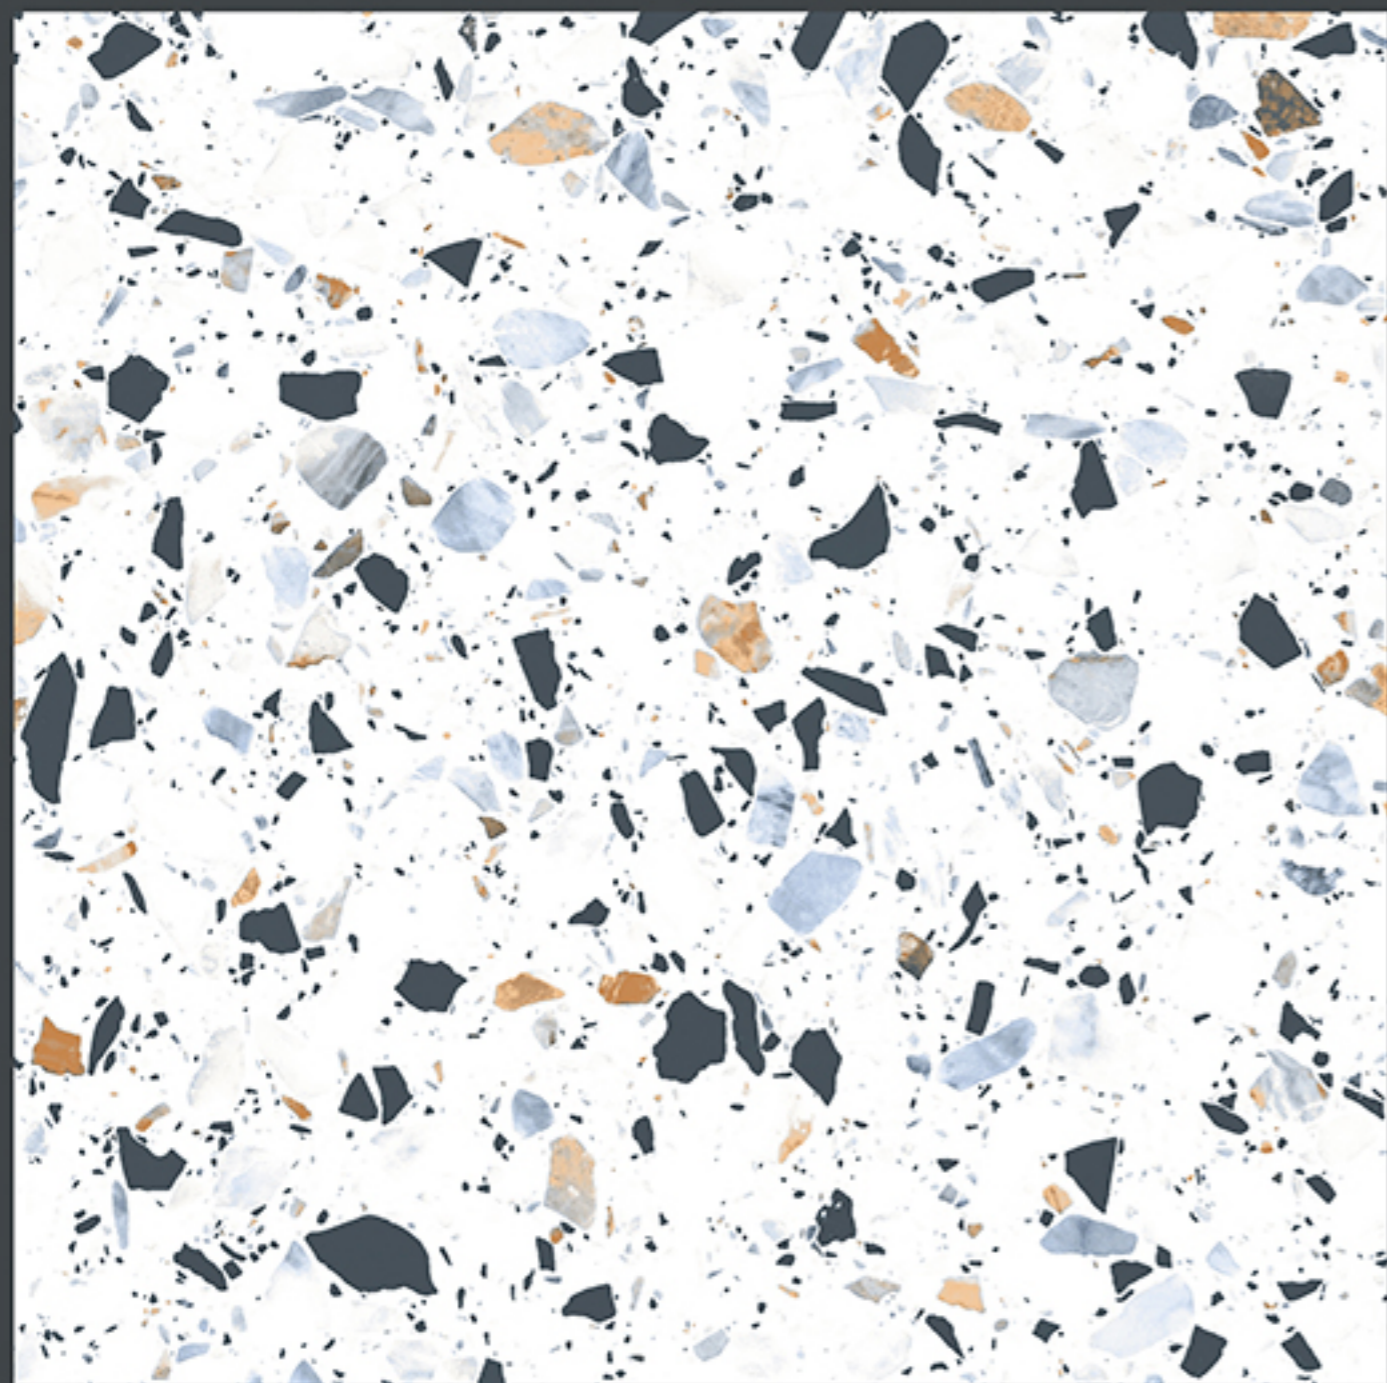

400x
400mm
DIGITAL VITRIFIED
PARKING TILES

8172

Finish :- PLAIN

HEAVY DUTY
PARKING TILES

FROST
RESISTANCE

ZERO
MAINTENANCE

RESIDENTIAL

DURABLE

ECO
FRIENDLY