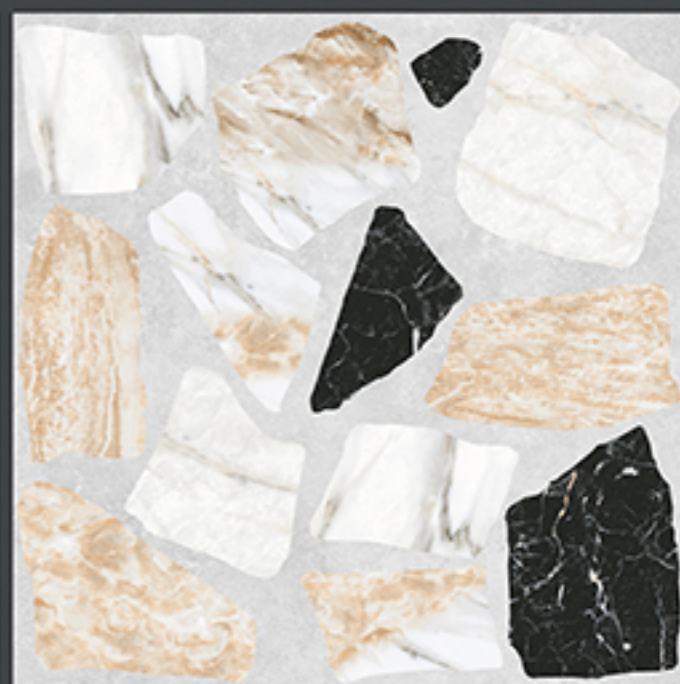

RESIDENTIAL

DURABLE

ECO  
FRIENDLY

400x  
400mm  
DIGITAL VITRIFIED  
PARKING TILES

8343

Finish :- PLAIN

**HEAVY DUTY**  
PARKING TILES

400x  
400mm  
DIGITAL VITRIFIED  
PARKING TILES