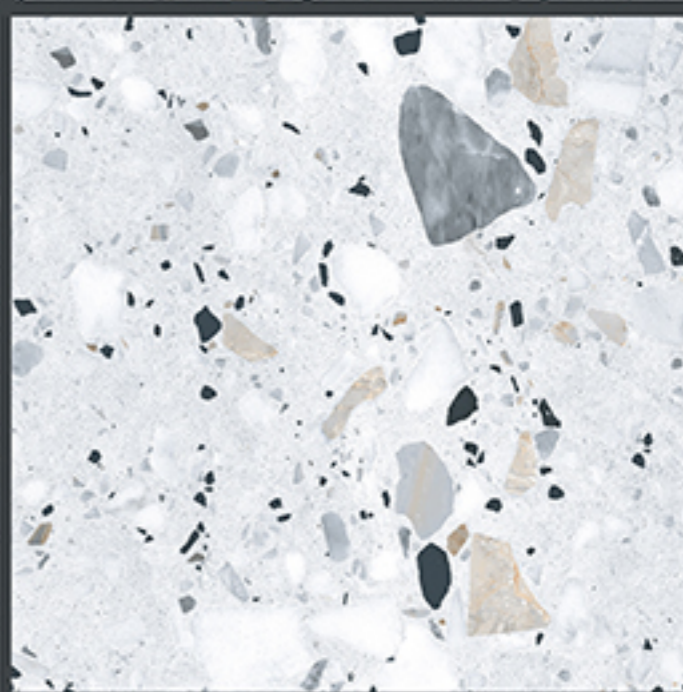

Finish :- PLAIN

HEAVY DUTY
PARKING TILES