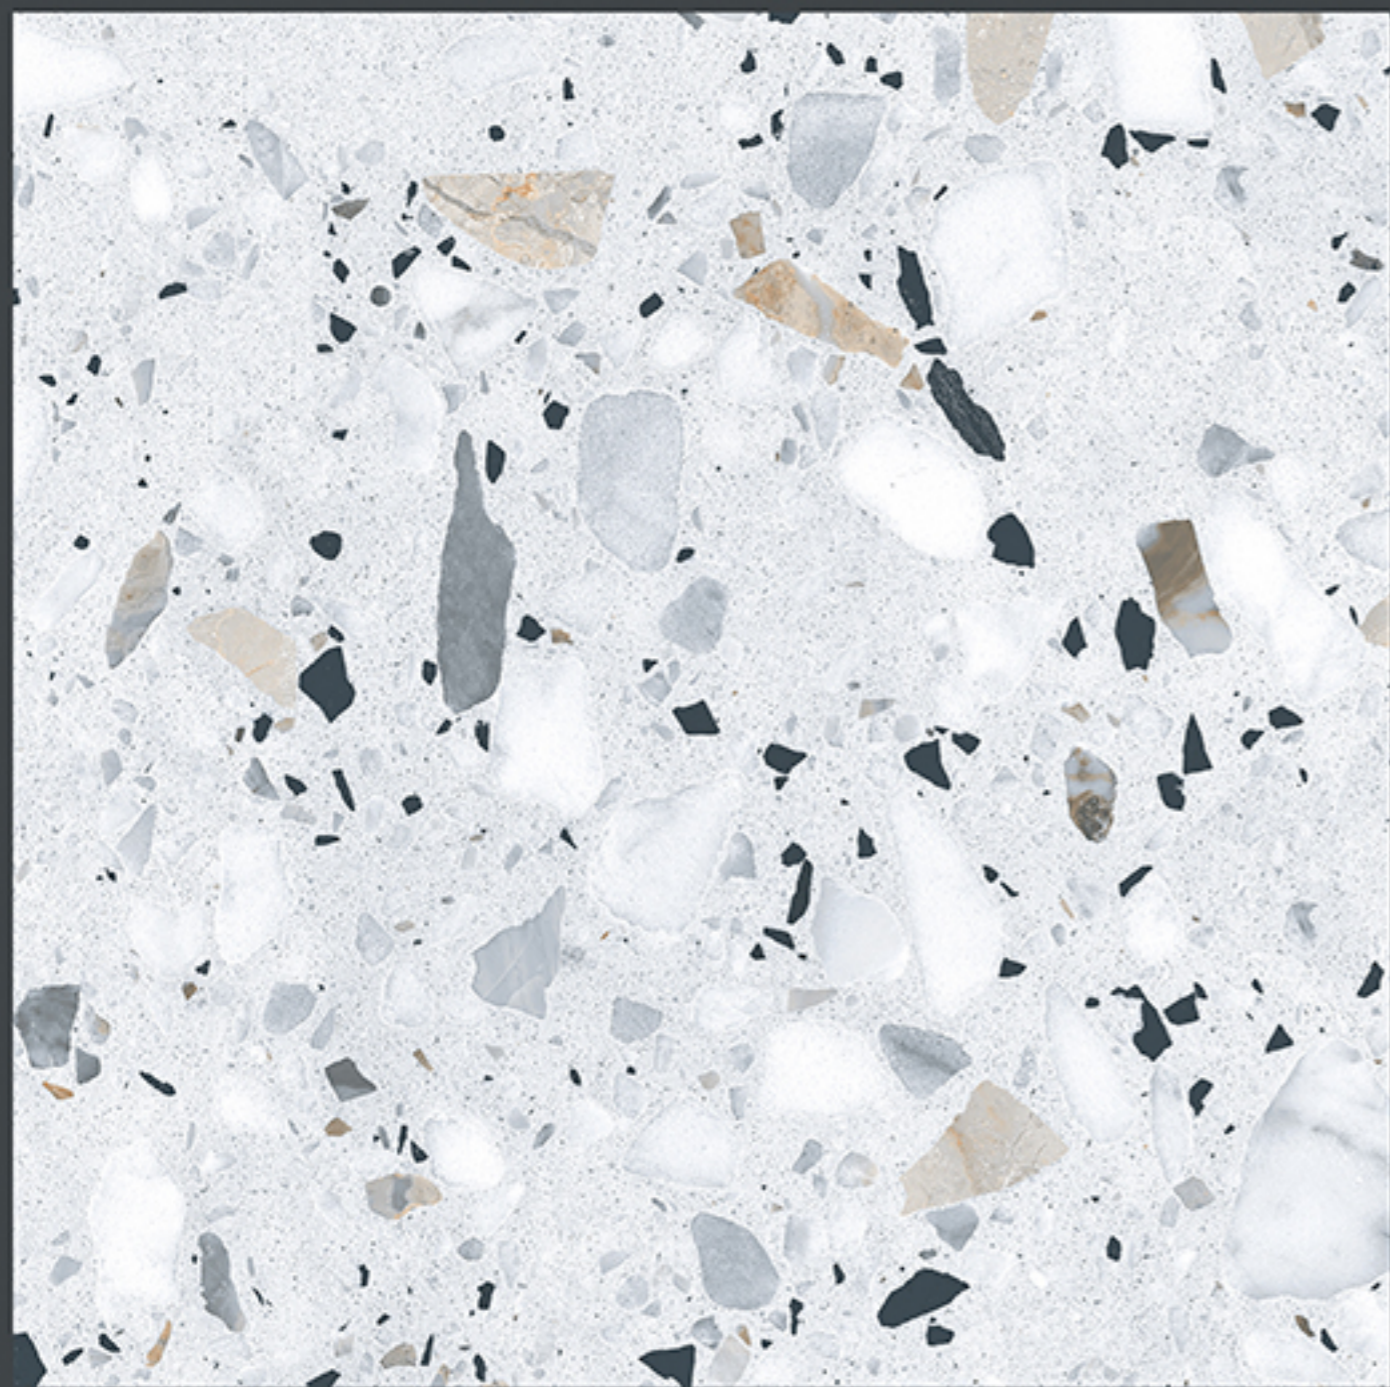

400x
400mm
DIGITAL VITRIFIED
PARKING TILES

8171-RANDOM