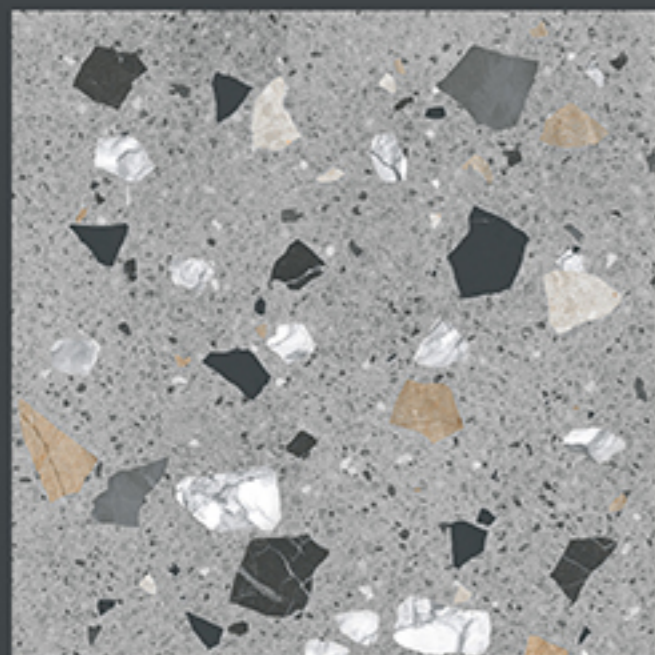

RESIDENTIAL

DURABLE

ECO  
FRIENDLY

400x  
400mm  
DIGITAL VITRIFIED  
PARKING TILES

8342

**HEAVY DUTY**  
PARKING TILES

FROST  
RESISTANCE

ZERO  
MAINTENANCE