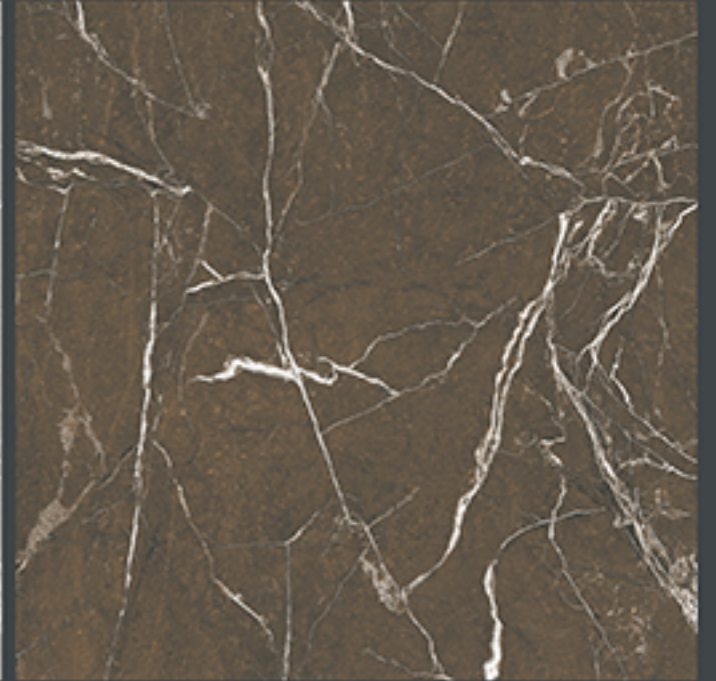

400x
400mm
DIGITAL VITRIFIED
PARKING TILES

8203-DK

Finish :- PLAIN

HEAVY DUTY
PARKING TILES

FROST
RESISTANCE

ZERO
MAINTENANCE

RESIDENTIAL

DURABLE

ECO
FRIENDLY