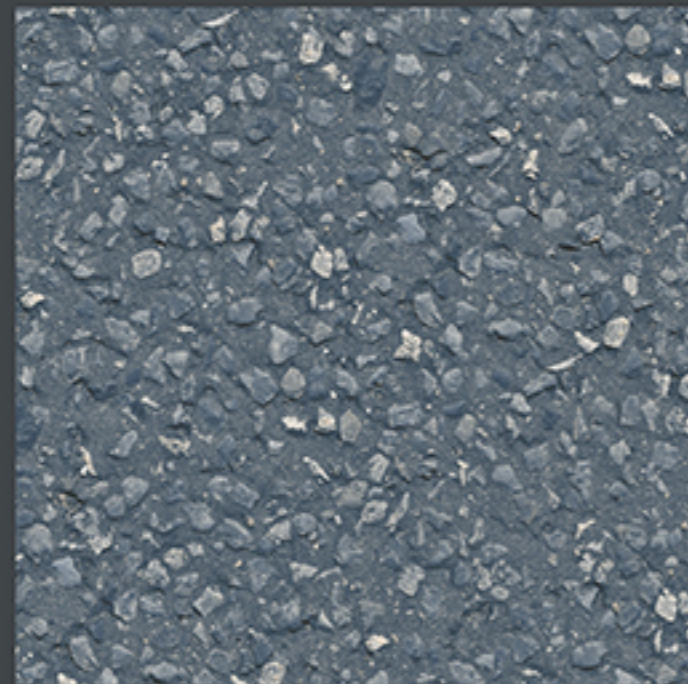

HEAVY DUTY
PARKING TILES

FROST RESISTANCE ZERO MAINTENANCE RESIDENTIAL DURABLE ECO FRIENDLY

400x
400mm
DIGITAL VITRIFIED
PARKING TILES

8191-LT

8191-DK

Finish :- PLAIN

HEAVY DUTY
PARKING TILES

FROST
RESISTANCE