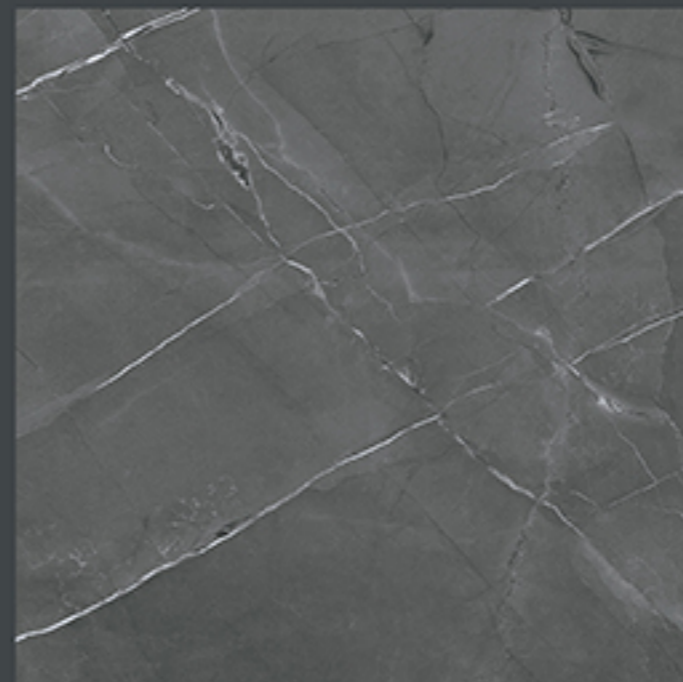

Finish :- PLAIN

HEAVY DUTY
PARKING TILES

FROST
RESISTANCE

ZERO
MAINTENANCE

RESIDENTIAL

DURABLE

ECO
FRIENDLY