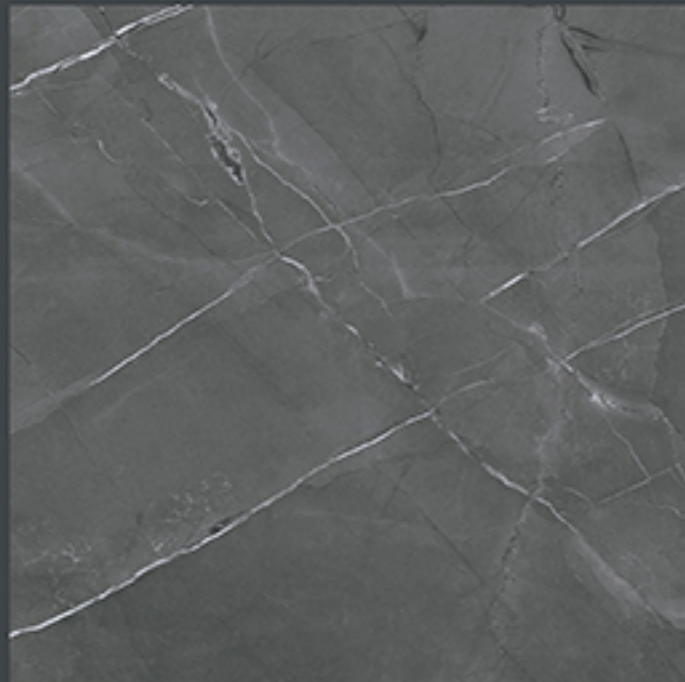

400x
400mm
DIGITAL VITRIFIED
PARKING TILES

8351-DK

Finish :- PLAIN

HEAVY DUTY
PARKING TILES

FROST
RESISTANCE

ZERO
MAINTENANCE

RESIDENTIAL

DURABLE

ECO
FRIENDLY