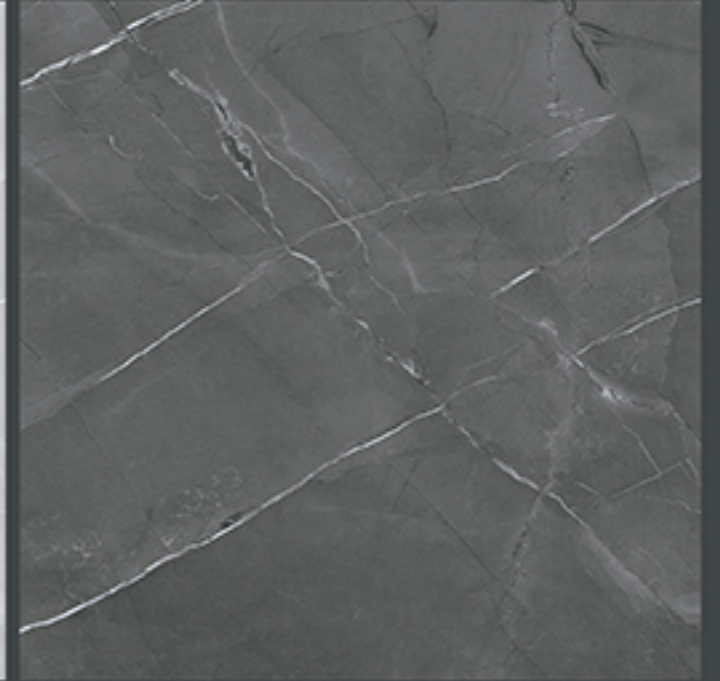

400x
400mm
DIGITAL VITRIFIED
PARKING TILES

8351-DK

Finish :- PLAIN

HEAVY DUTY
PARKING TILES

FROST
RESISTANCE

ZERO
MAINTENANCE

RESIDENTIAL

DURABLE

ECO
FRIENDLY