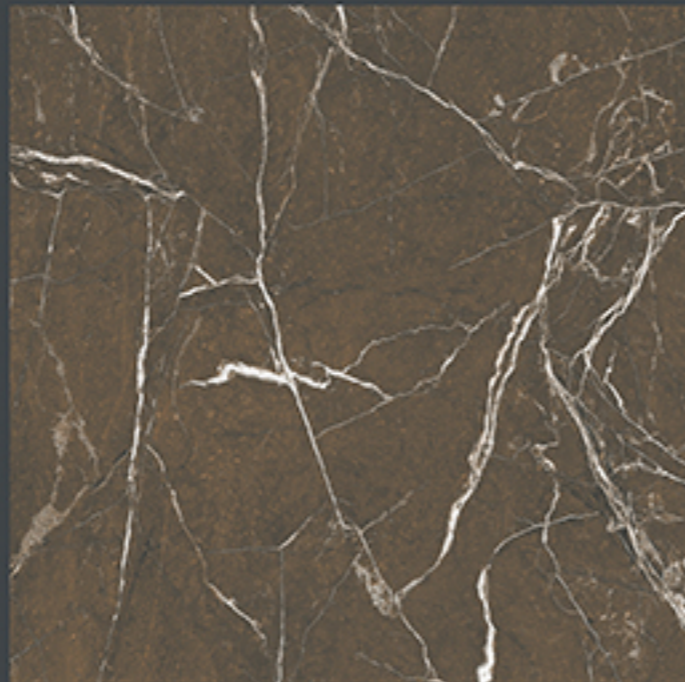

400x
400mm
DIGITAL VITRIFIED
PARKING TILES

8203-DK

Finish :- PLAIN

HEAVY DUTY
PARKING TILES

FROST
RESISTANCE

ZERO
MAINTENANCE

RESIDENTIAL

DURABLE

ECO
FRIENDLY