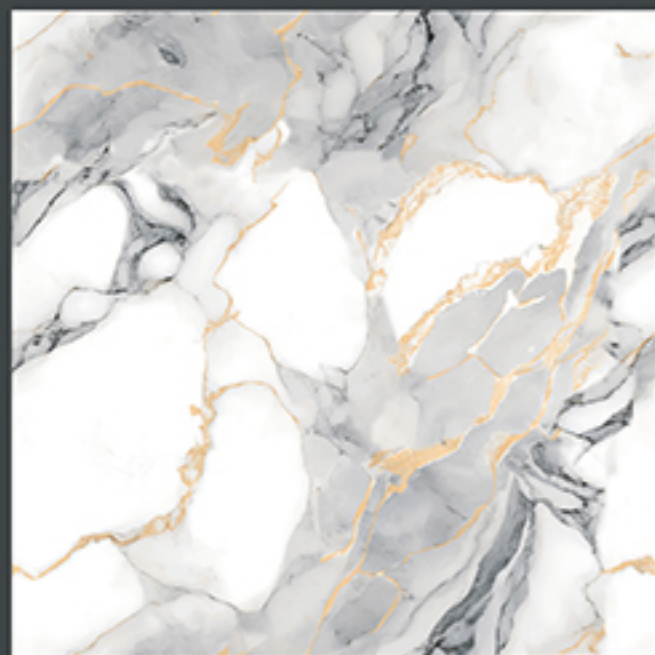

FROST
RESISTANCE

ZERO
MAINTENANCE

RESIDENTIAL

DURABLE

ECO
FRIENDLY

400x
400mm
DIGITAL VITRIFIED
PARKING TILES

8318

HEAVY DUTY
PARKING TILES