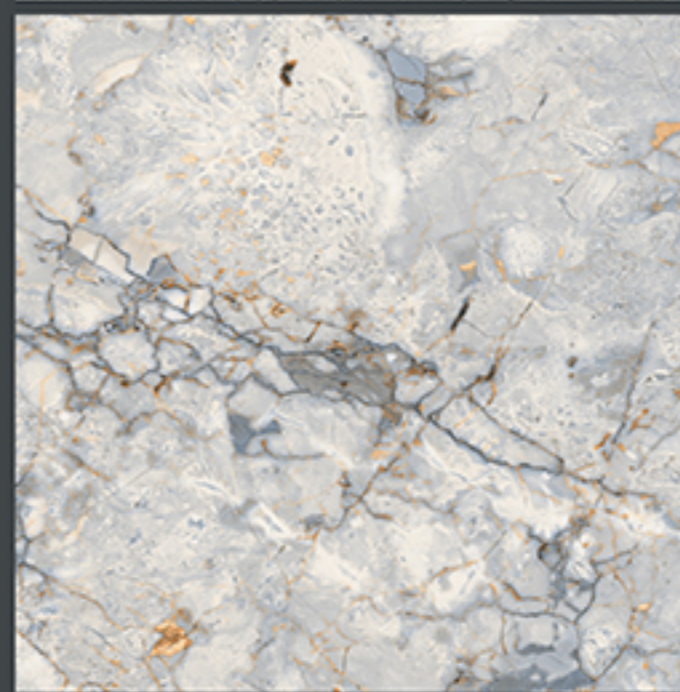

RANDOM-3

HEAVY DUTY
PARKING TILES