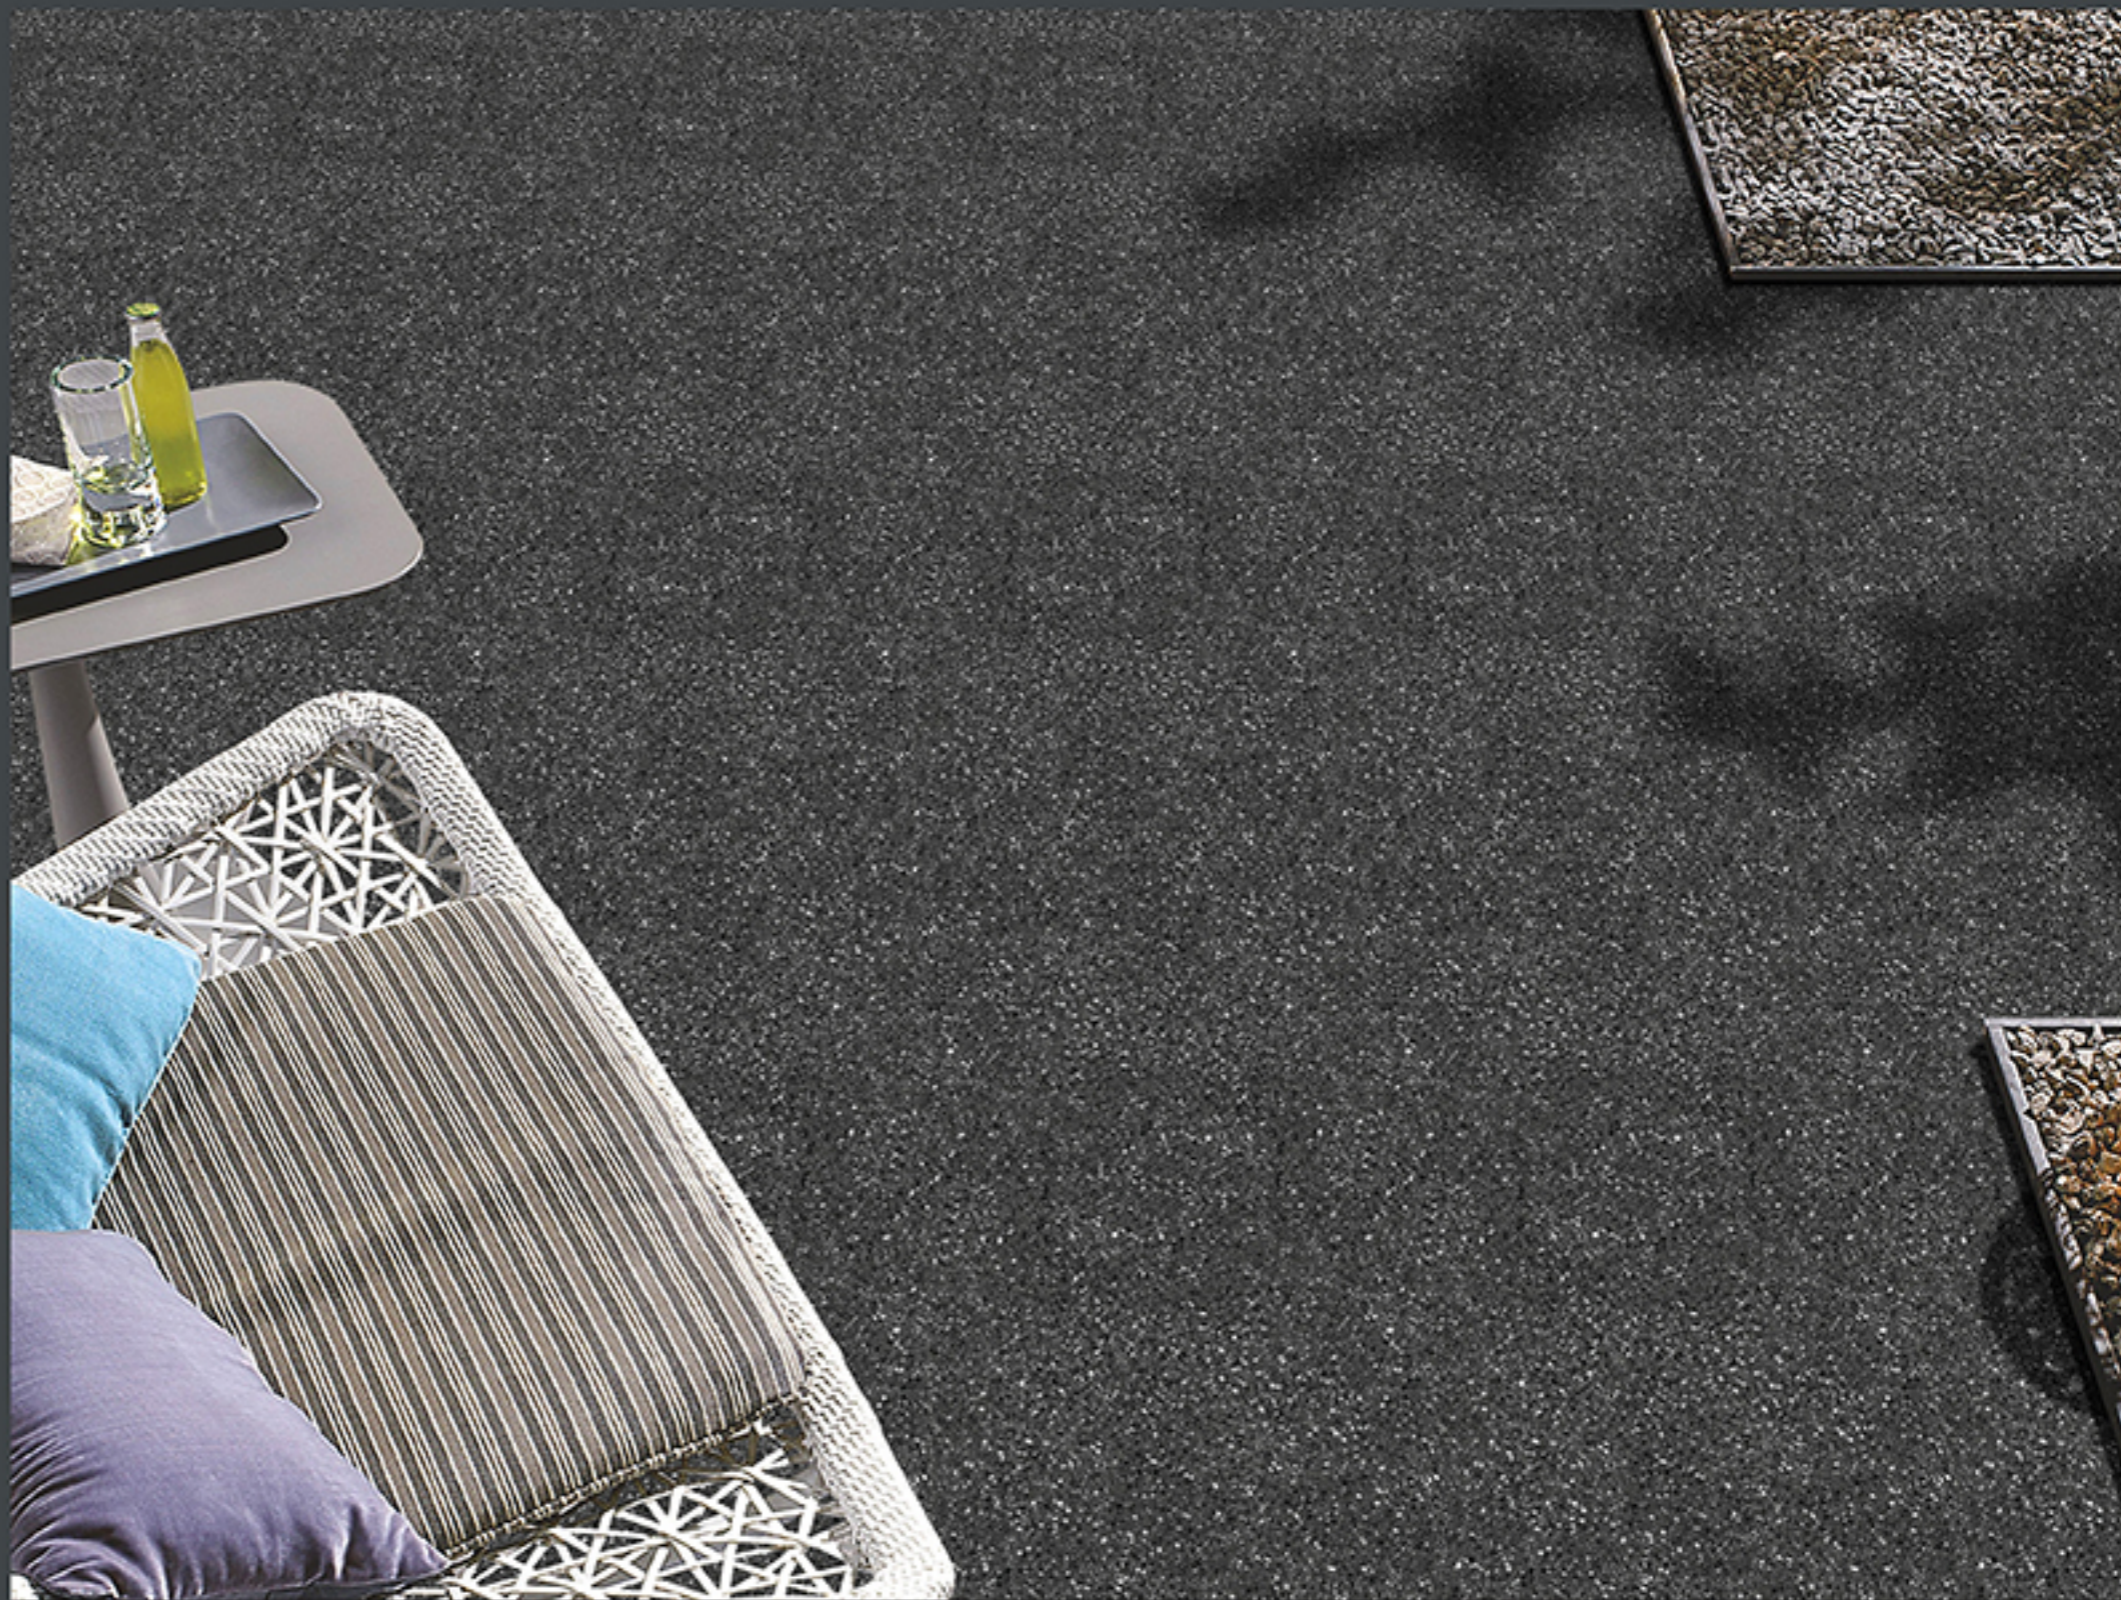

HEAVY DUTY
PARKING TILES

FROST
RESISTANCE

ZERO
MAINTENANCE

RESIDENTIAL

DURABLE

ECO
FRIENDLY