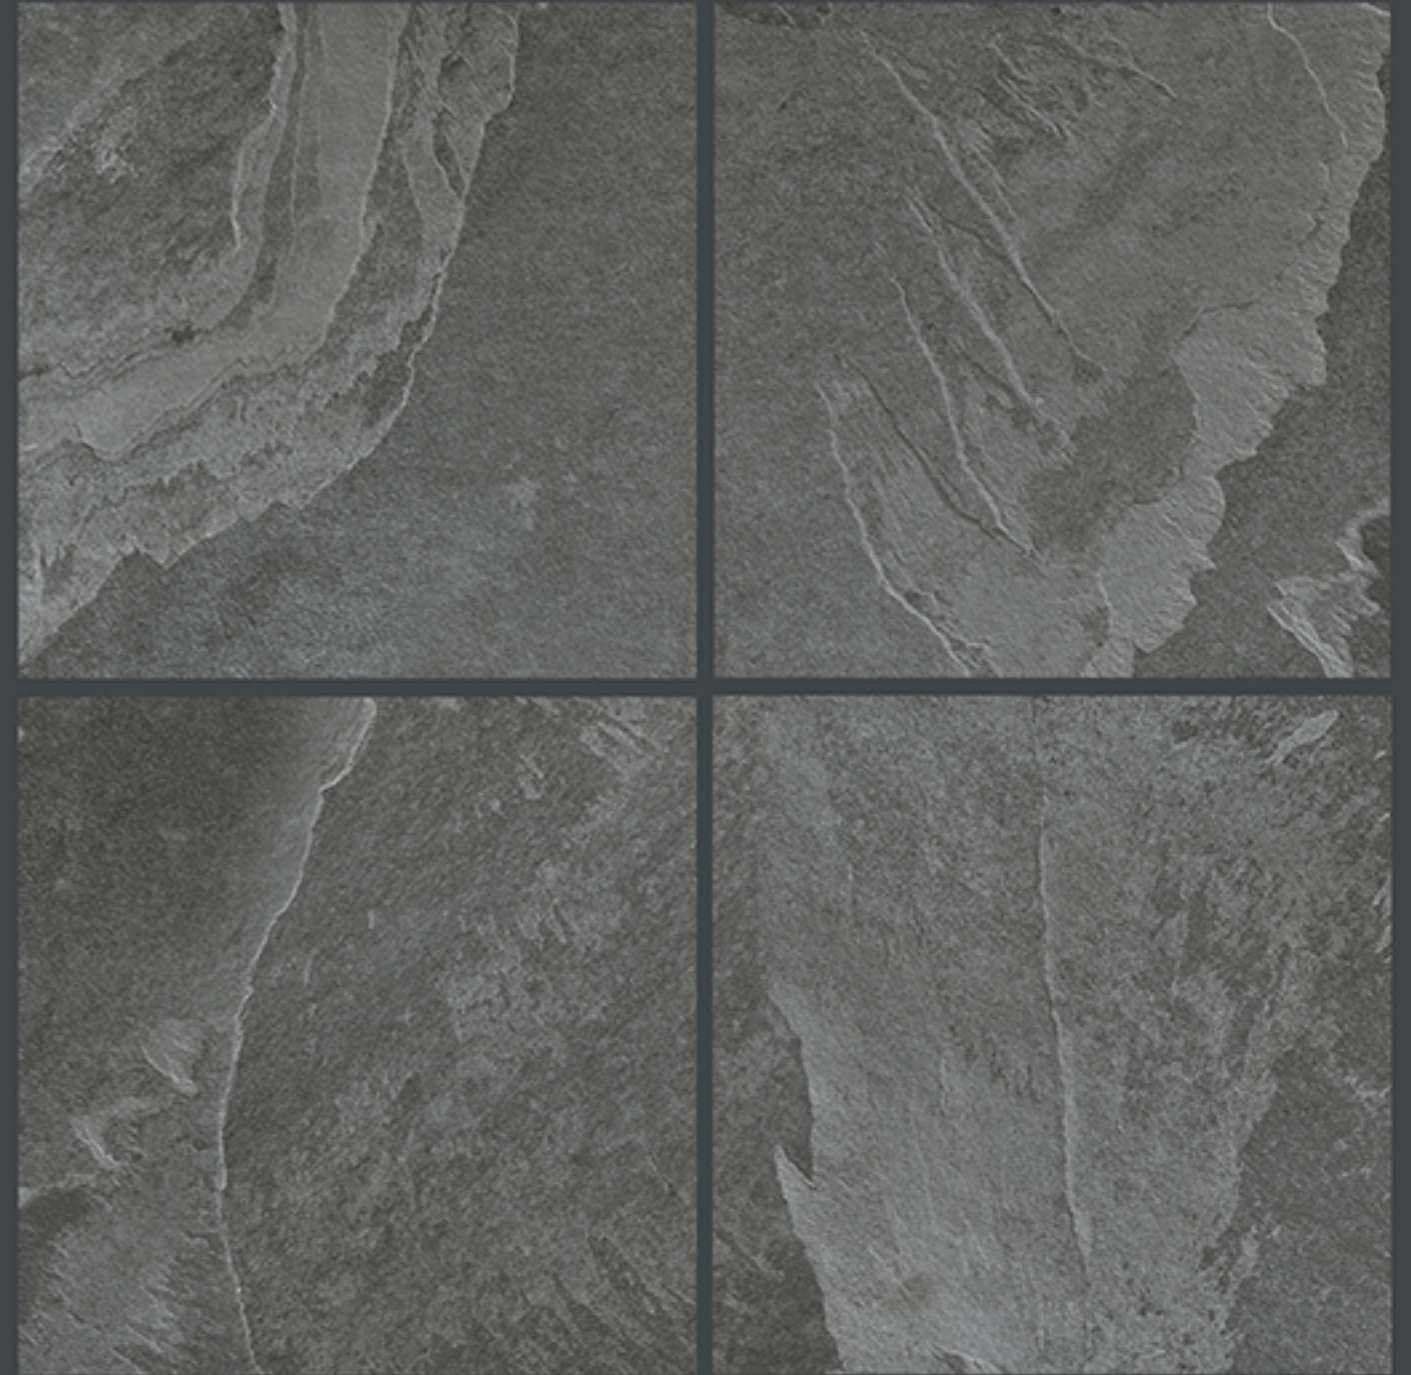

RESIDENTIAL

DURABLE

ECO
FRIENDLY

400x
400mm
DIGITAL VITRIFIED
PARKING TILES

8337-RANDOM

RANDOM-4

Finish :- PLAIN

HEAVY DUTY
PARKING TILES