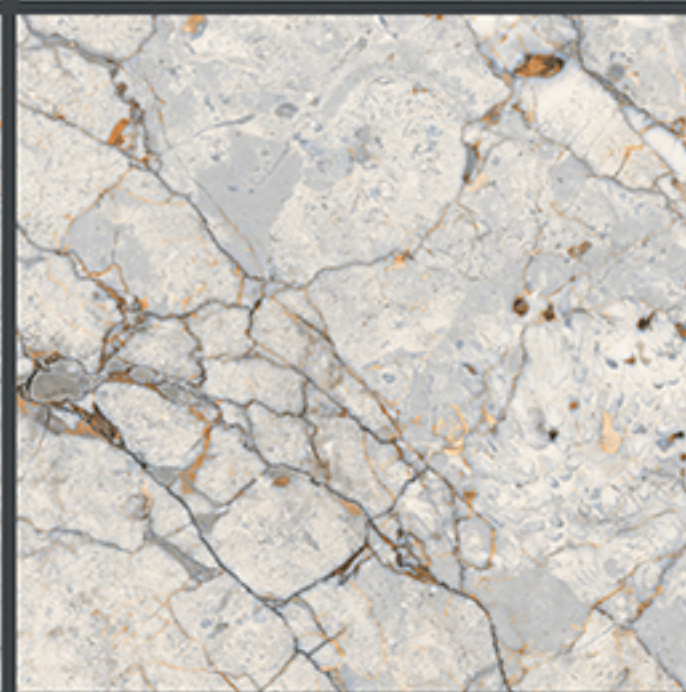

Finish :- PLAIN

HEAVY DUTY
PARKING TILES

400x
400mm
DIGITAL VITRIFIED
PARKING TILES

8333-RANDOM

RANDOM-3

Finish :- PLAIN

HEAVY DUTY
PARKING TILES

400x
400mm
DIGITAL VITRIFIED
PARKING TILES