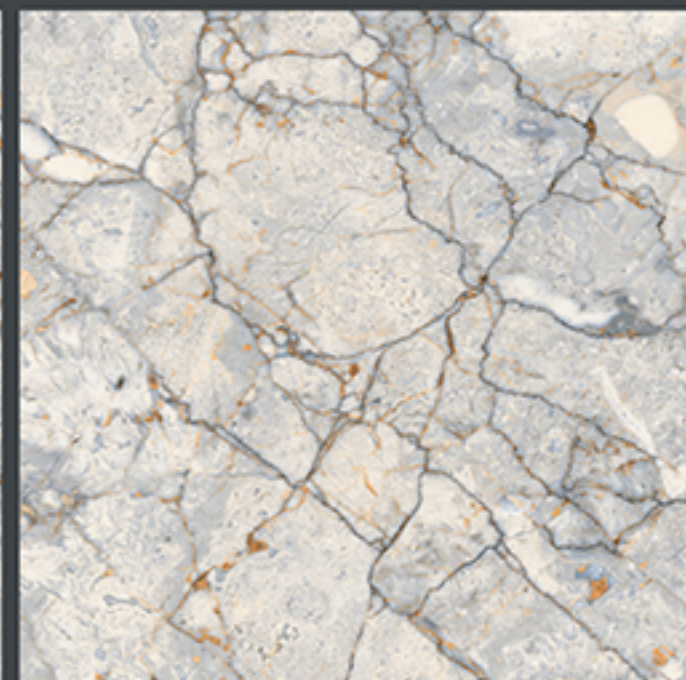

Finish :- PLAIN

HEAVY DUTY
PARKING TILES

400x
400mm
DIGITAL VITRIFIED
PARKING TILES

8333-RANDOM

RANDOM-3

Finish :- PLAIN

HEAVY DUTY
PARKING TILES

400x
400mm
DIGITAL VITRIFIED
PARKING TILES