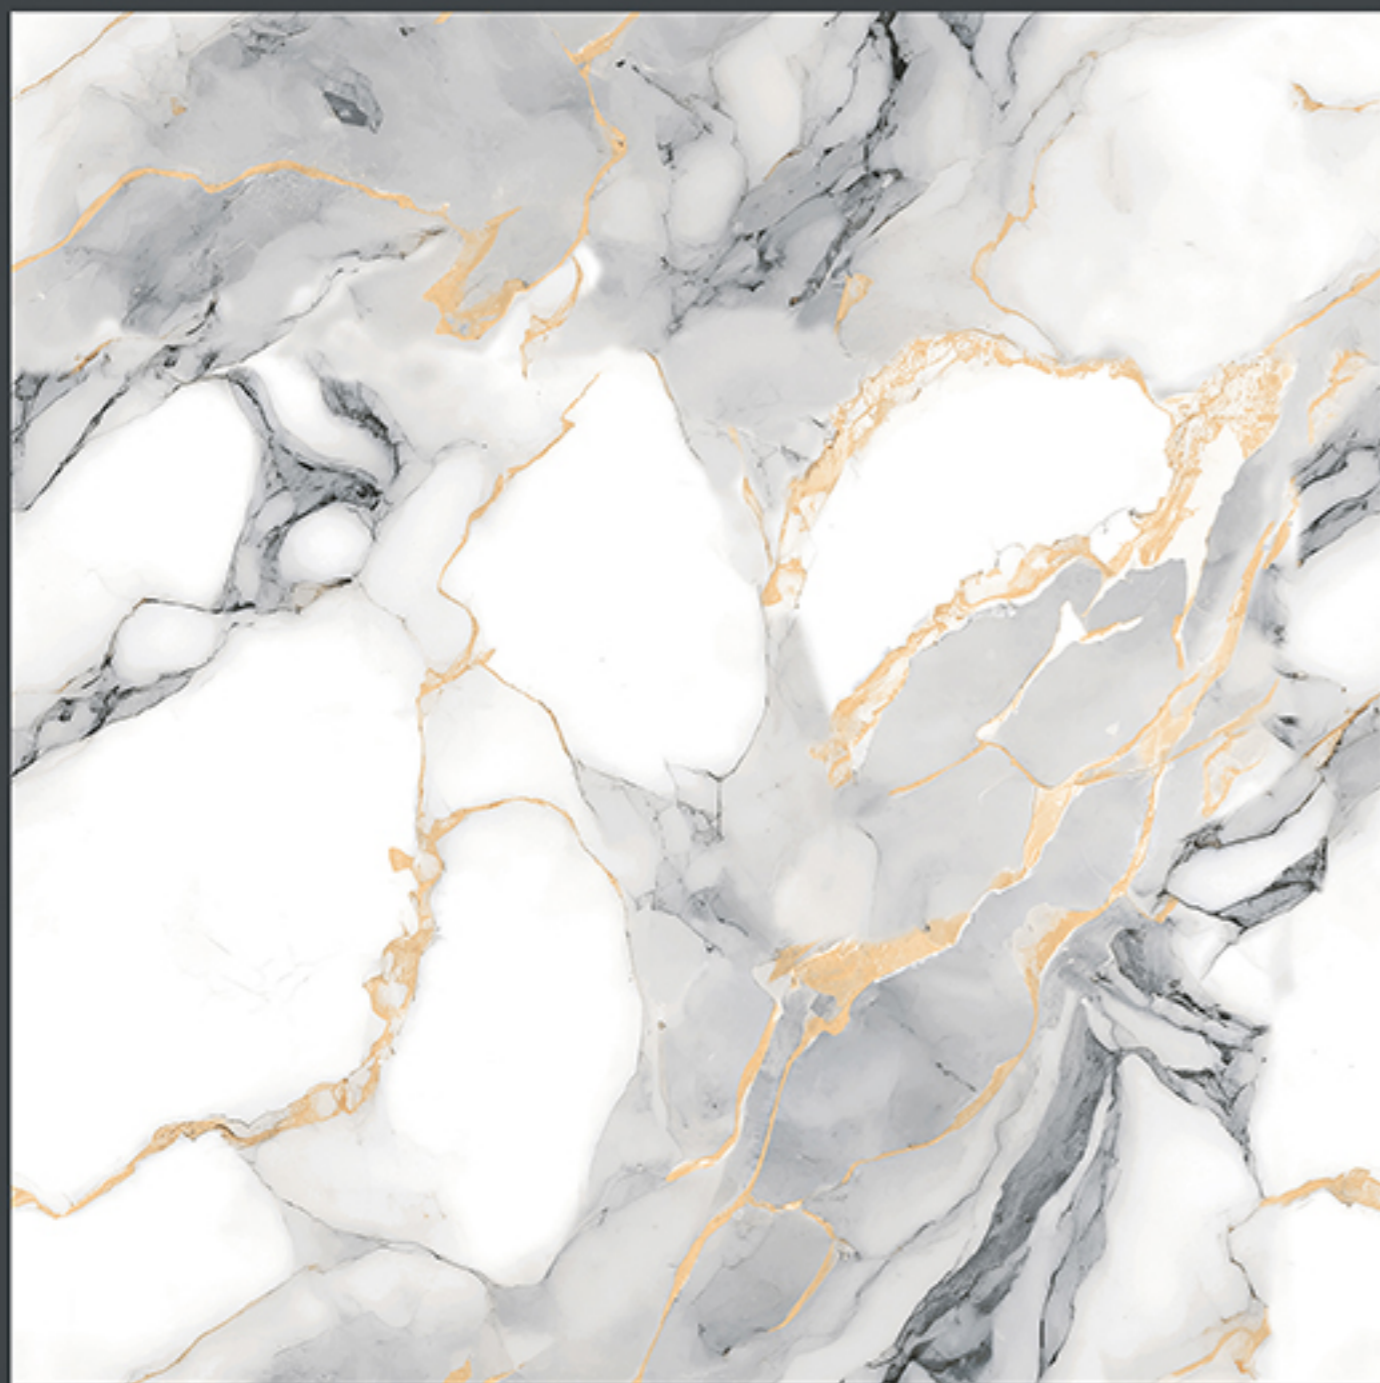

400x
400mm
DIGITAL VITRIFIED
PARKING TILES

8293

Finish :- PLAIN

HEAVY DUTY
PARKING TILES

400x
400mm
DIGITAL VITRIFIED
PARKING TILES

8318

Finish :- PLAIN

HEAVY DUTY
PARKING TILES