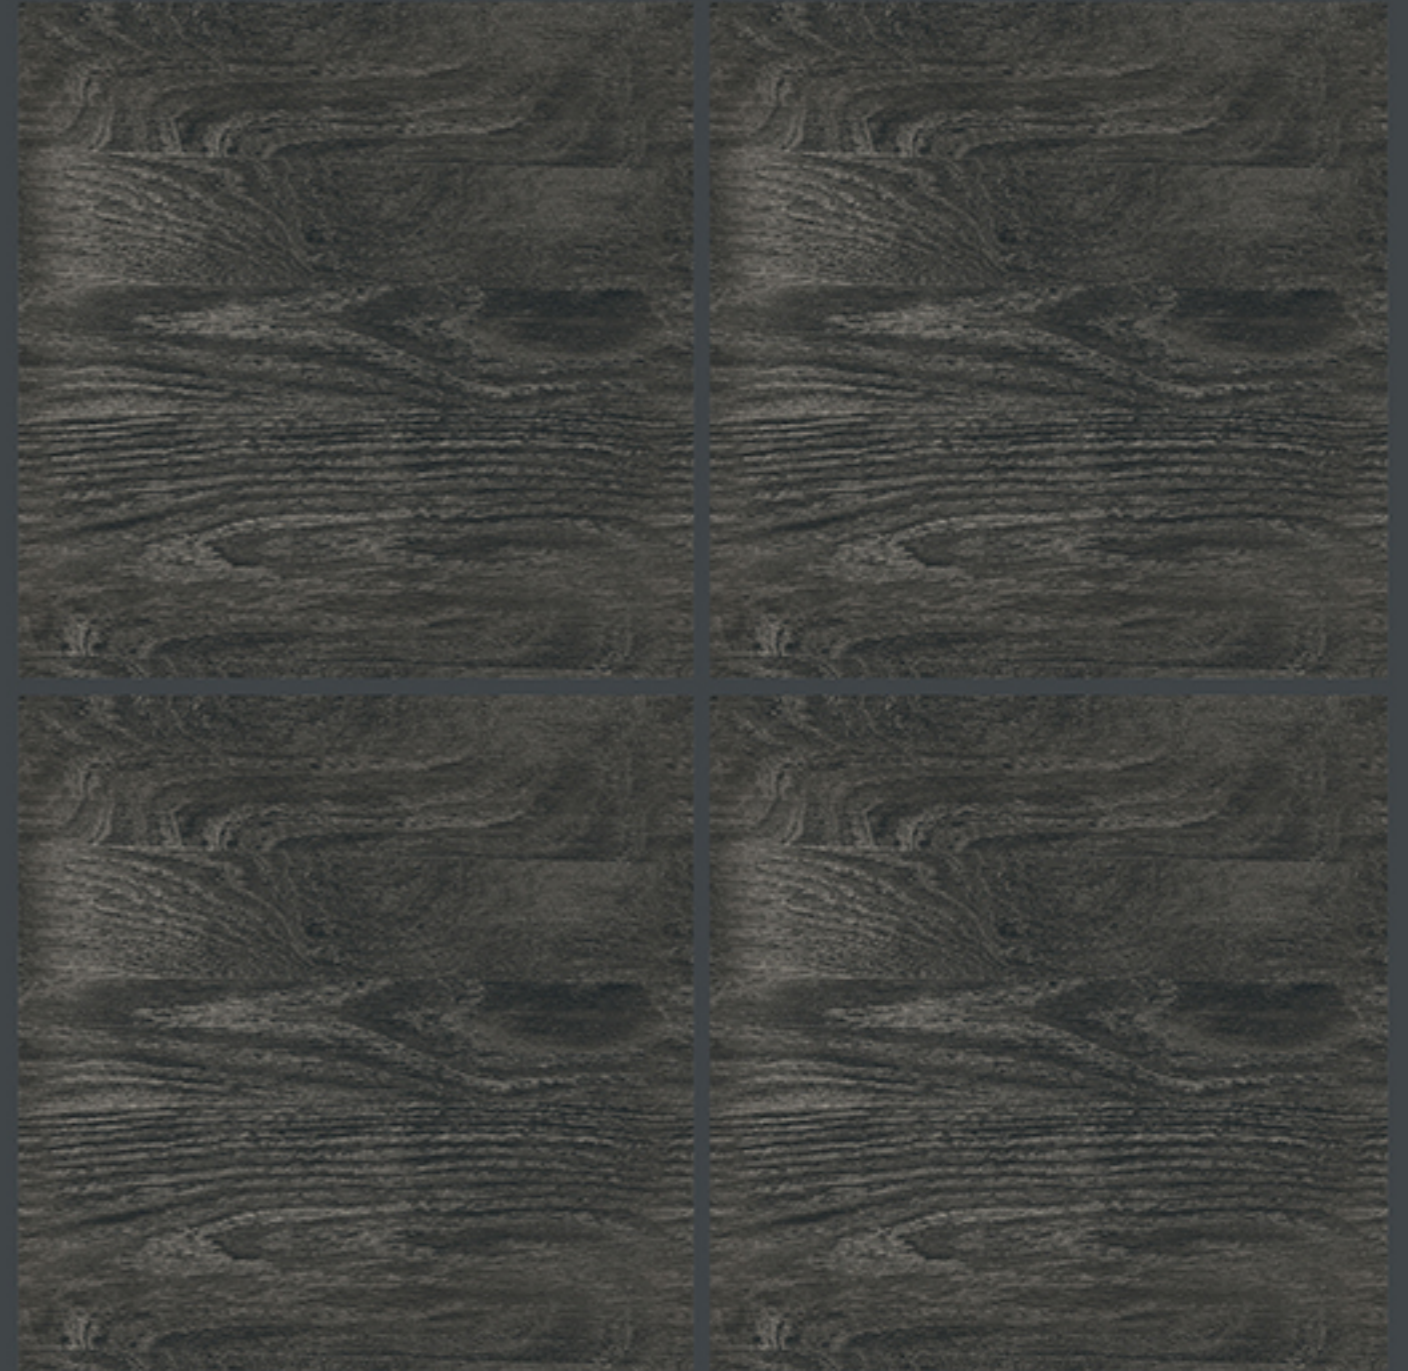

400x
400mm
DIGITAL VITRIFIED
PARKING TILES

8372

Finish :- PLAIN

HEAVY DUTY
PARKING TILES