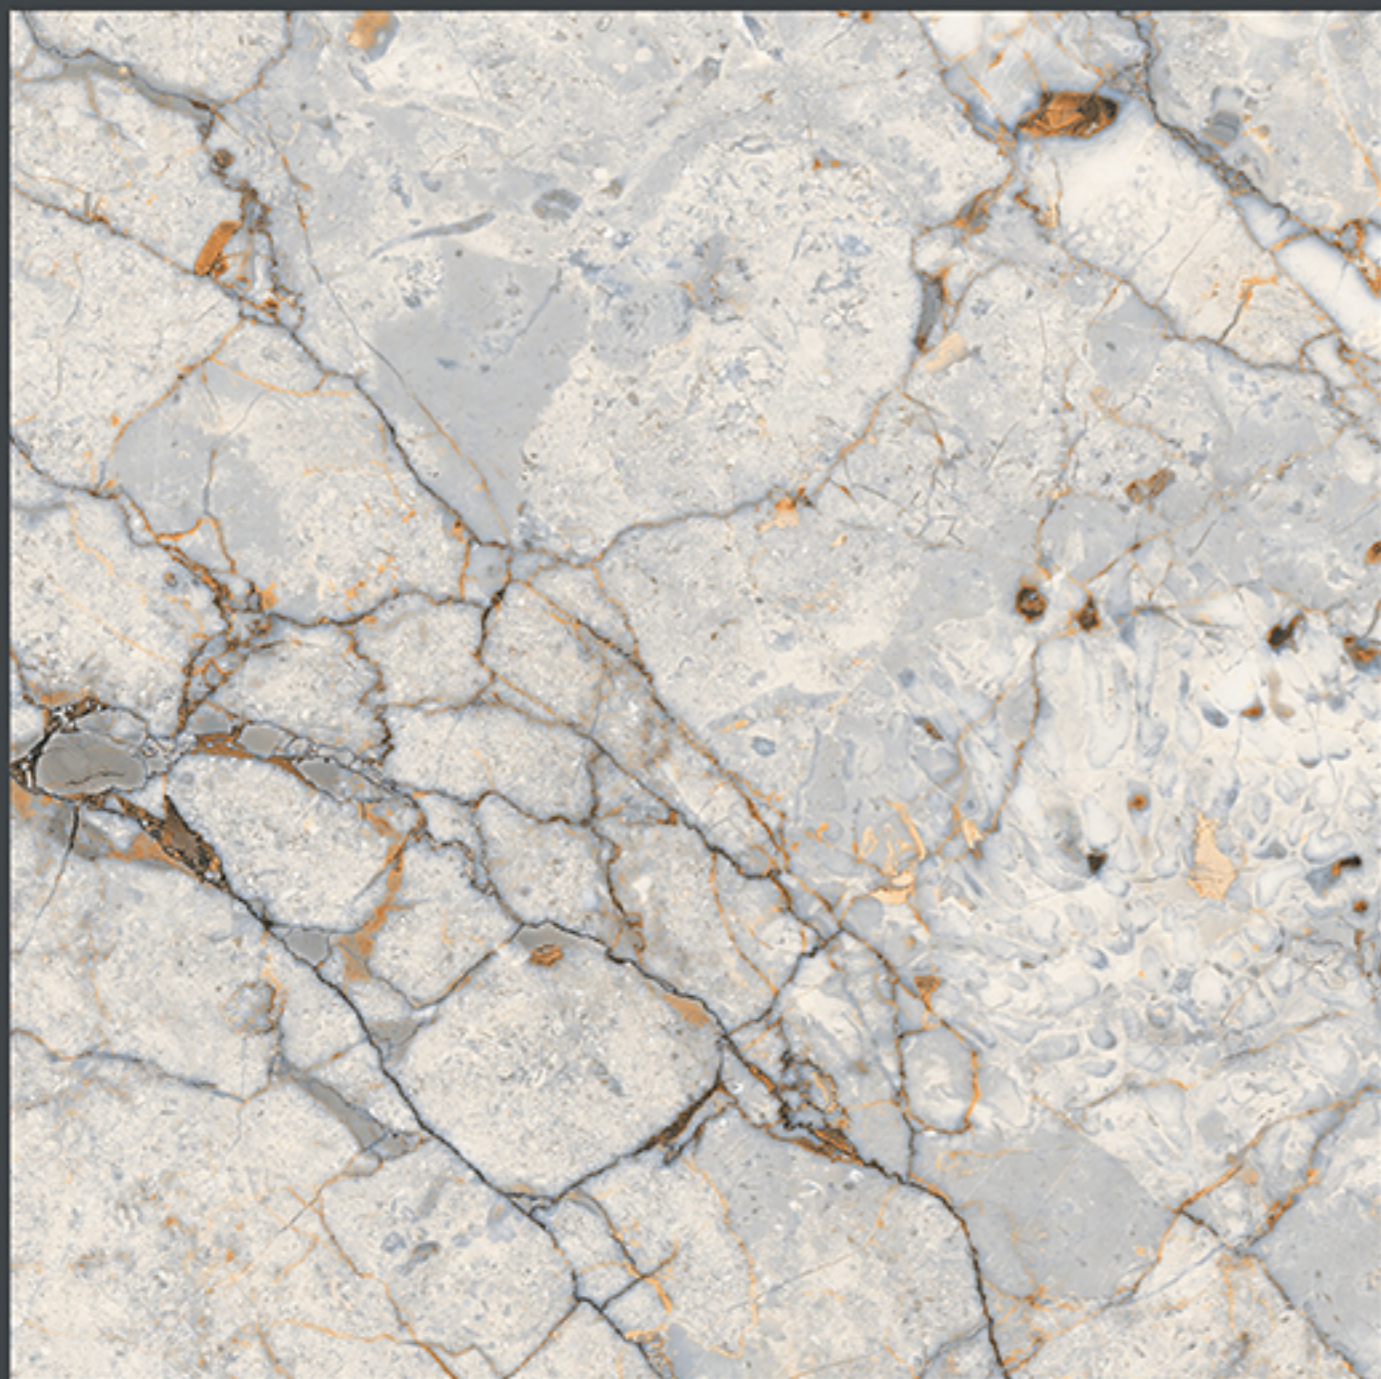

400x
400mm
DIGITAL VITRIFIED
PARKING TILES

8333-RANDOM