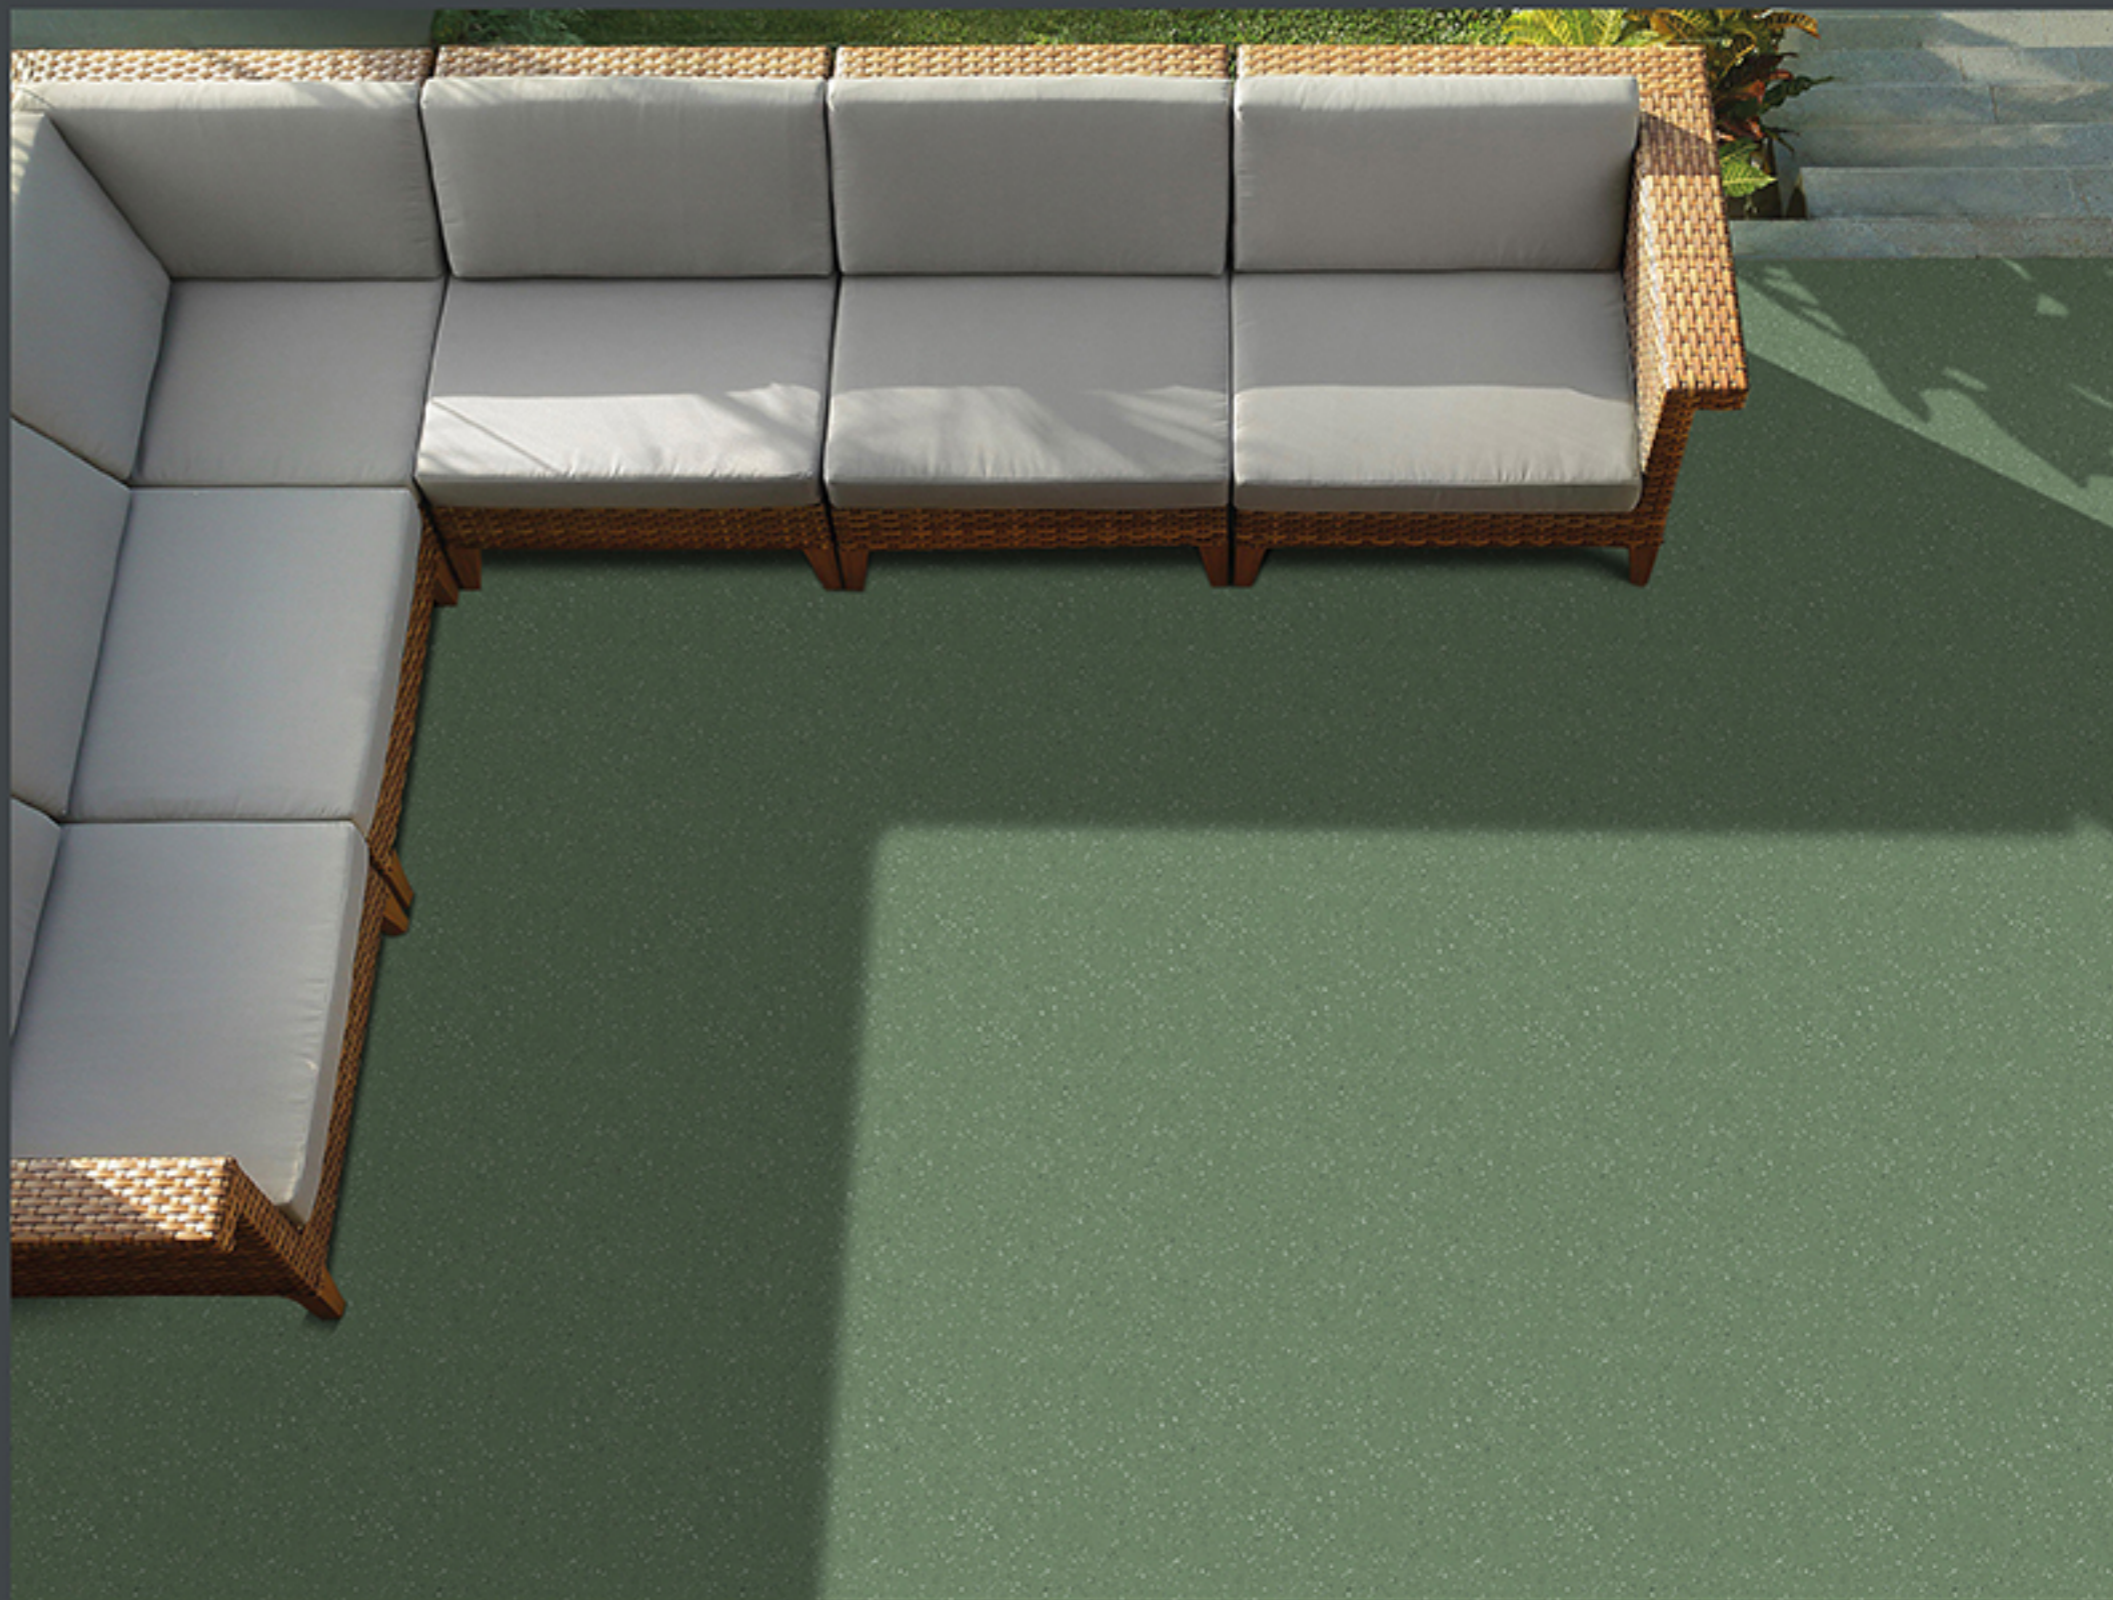

HEAVY DUTY
PARKING TILES

FROST
RESISTANCE

ZERO
MAINTENANCE

RESIDENTIAL

DURABLE

ECO
FRIENDLY