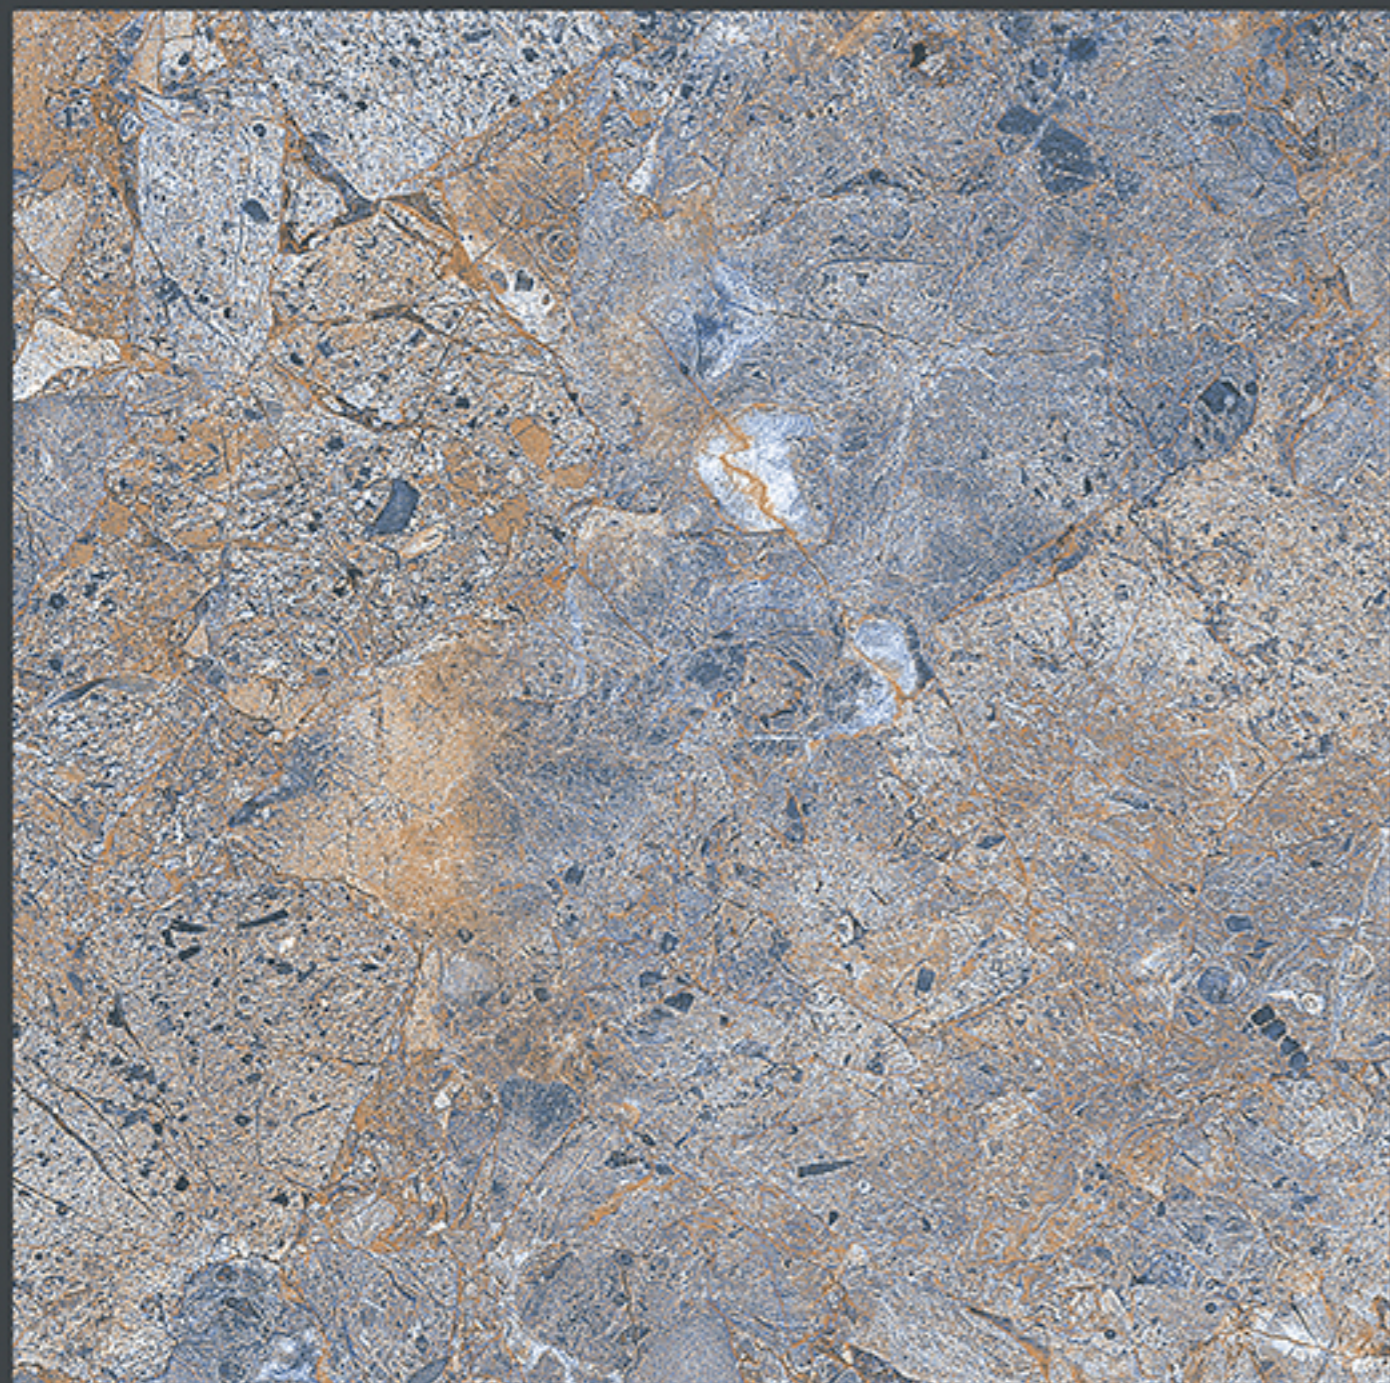

400x
400mm
DIGITAL VITRIFIED
PARKING TILES

8113-RANDOM