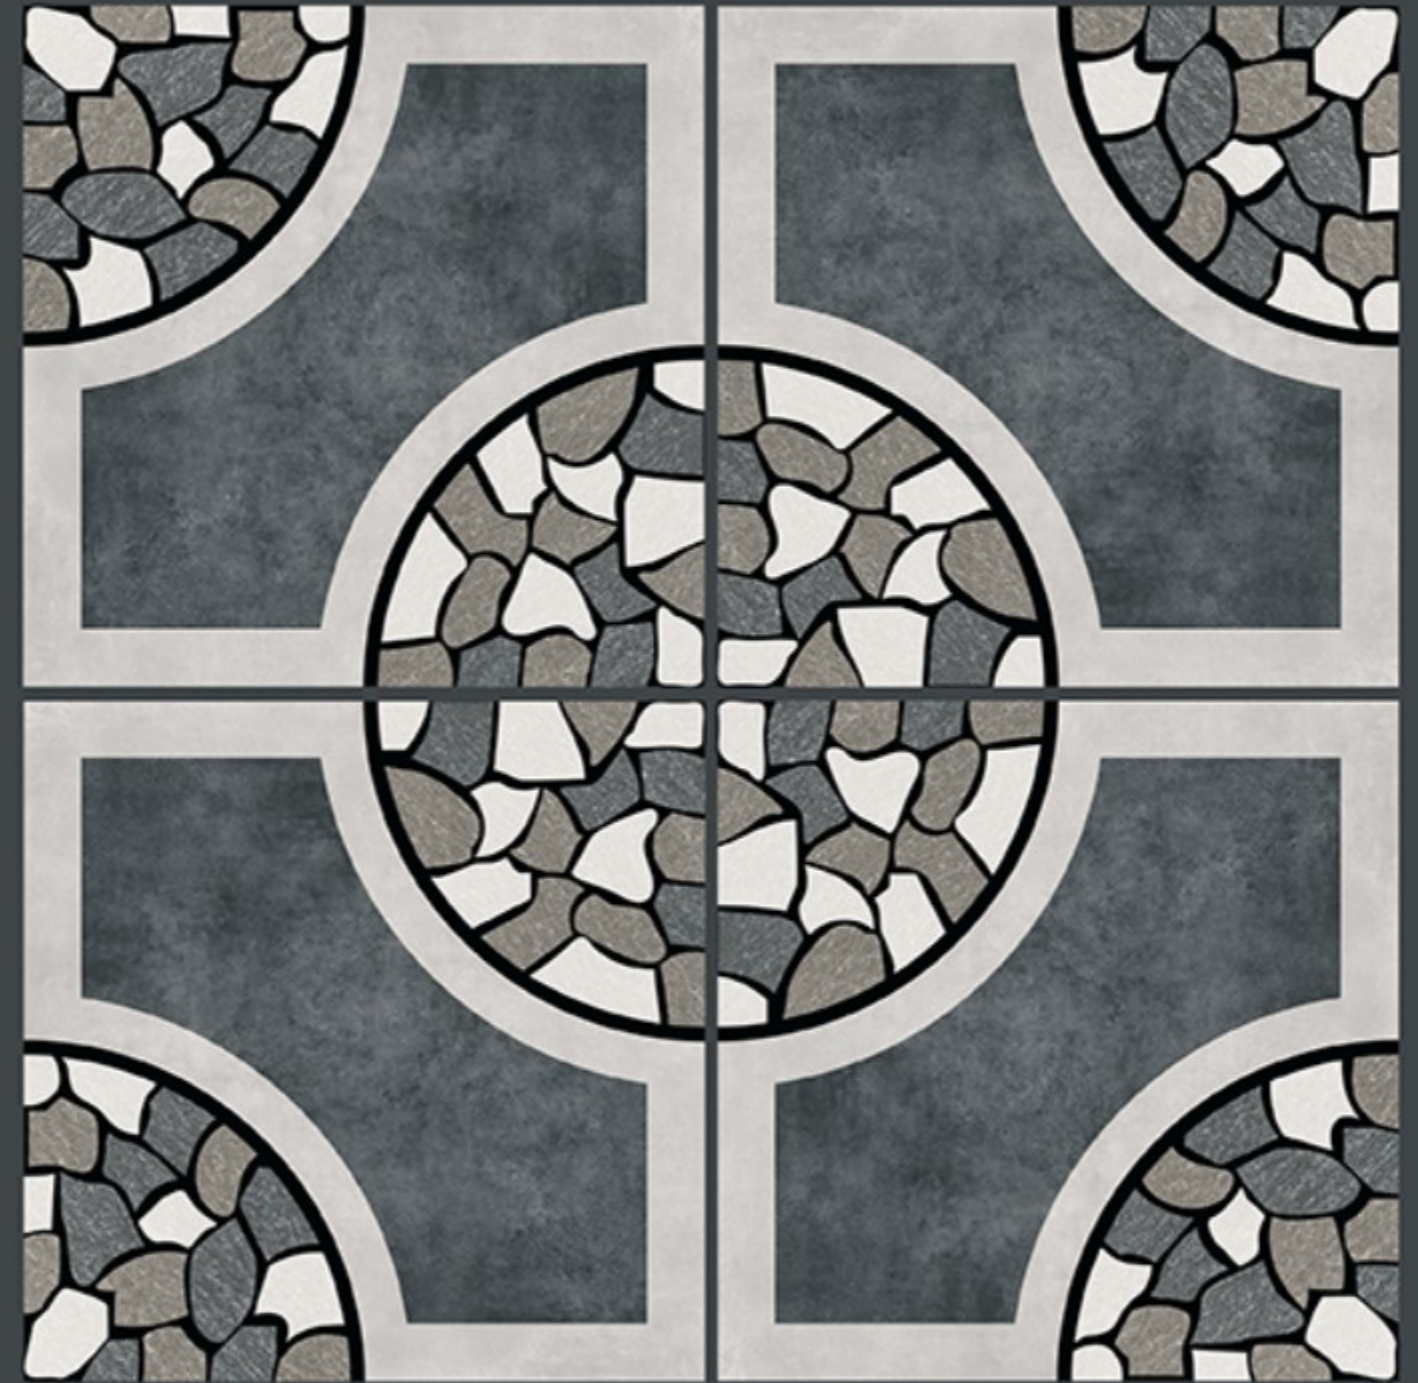

FROST
RESISTANCE

ZERO
MAINTENANCE

RESIDENTIAL

DURABLE

ECO
FRIENDLY

400x
400mm
DIGITAL VITRIFIED
PARKING TILES

5480

Finish :- PUNCH