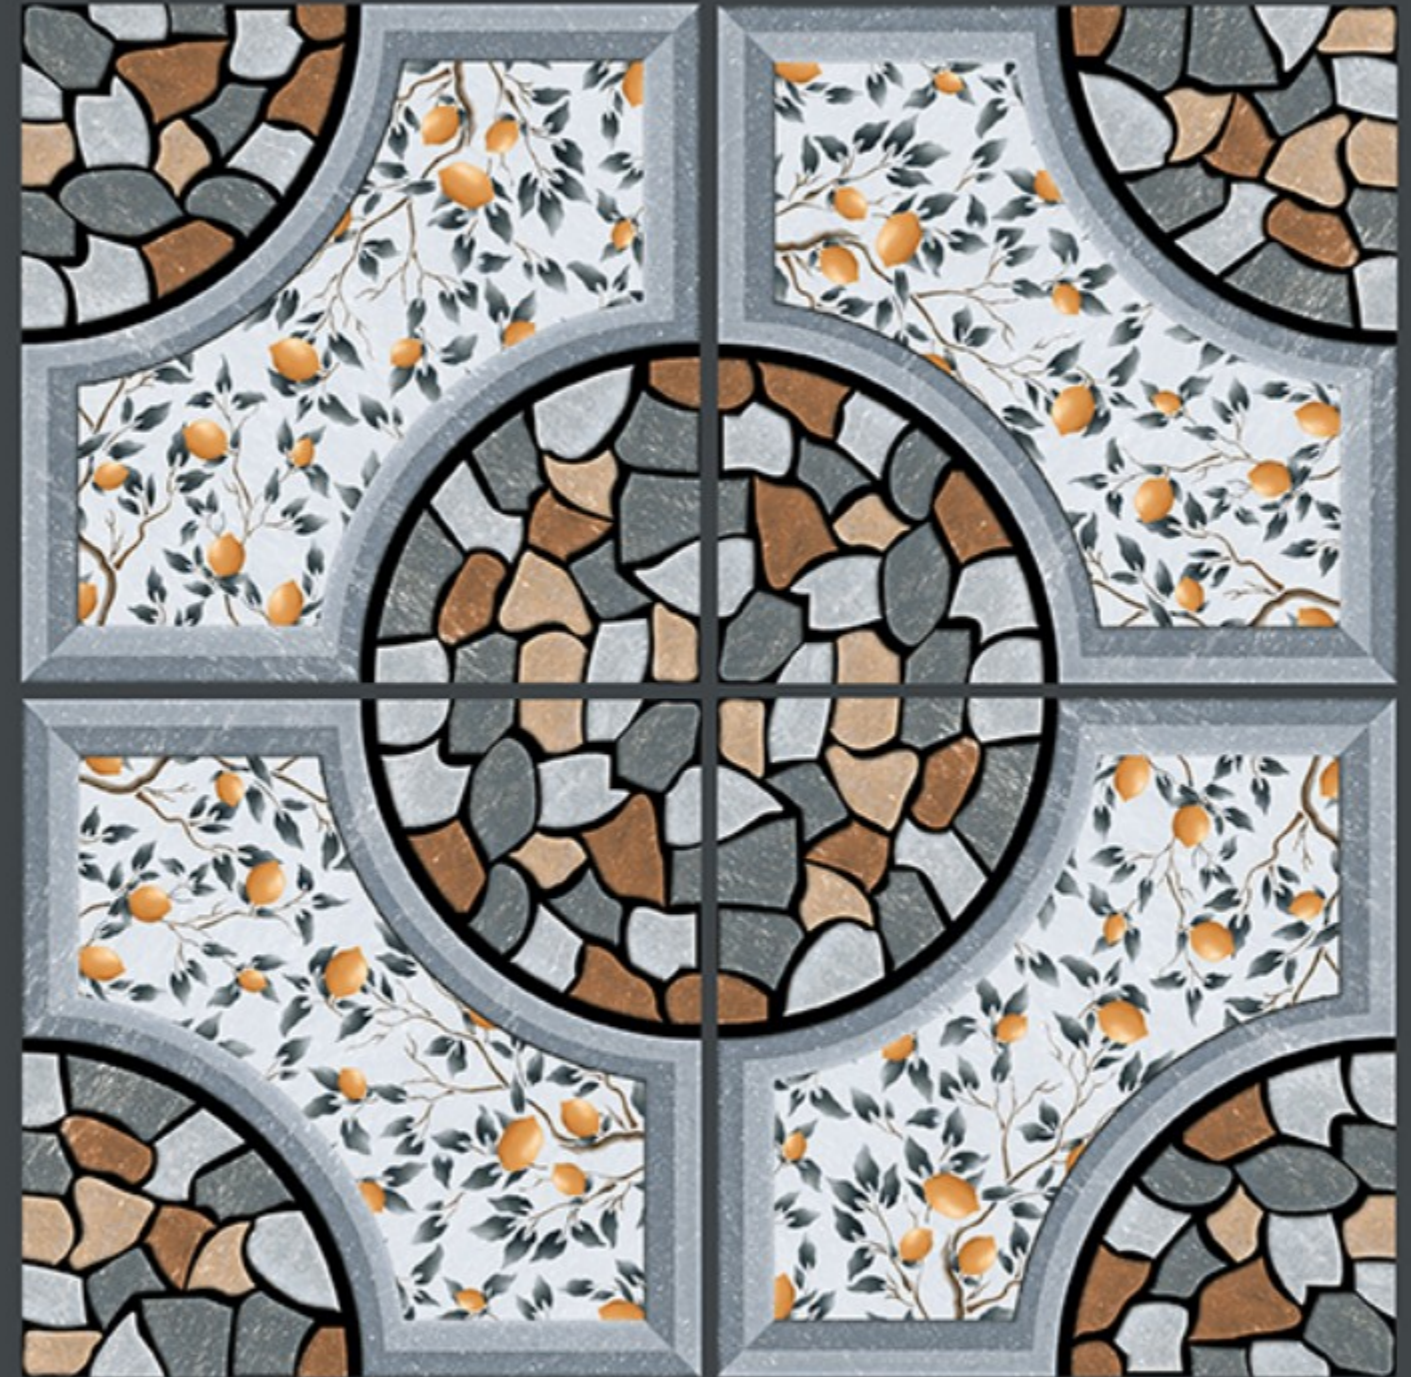

400x
400mm
DIGITAL VITRIFIED
PARKING TILES

5463

Finish :- PUNCH

HEAVY DUTY
PARKING TILES

FROST
RESISTANCE

ZERO
MAINTENANCE

RESIDENTIAL

DURABLE

ECO
FRIENDLY