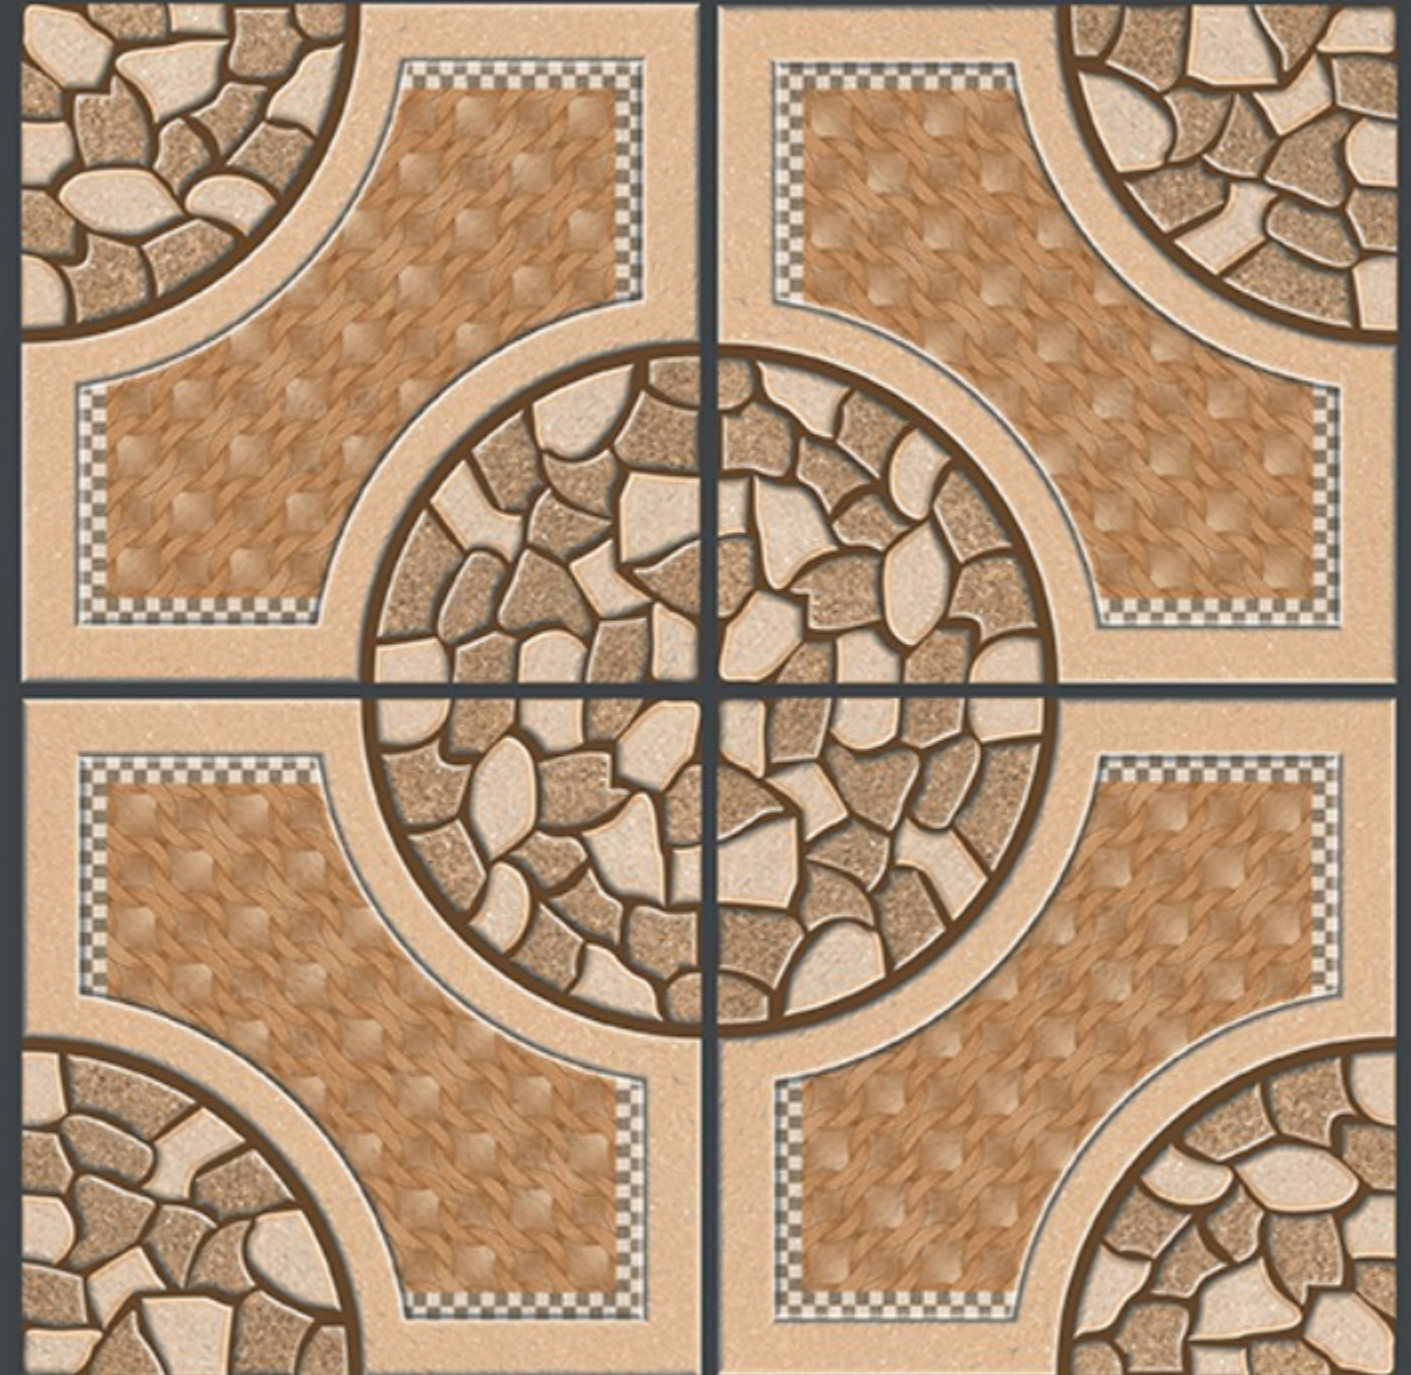

400x
400mm
DIGITAL VITRIFIED
PARKING TILES

5424

Finish :- PUNCH

HEAVY DUTY
PARKING TILES

FROST
RESISTANCE

ZERO
MAINTENANCE

RESIDENTIAL

DURABLE

ECO
FRIENDLY