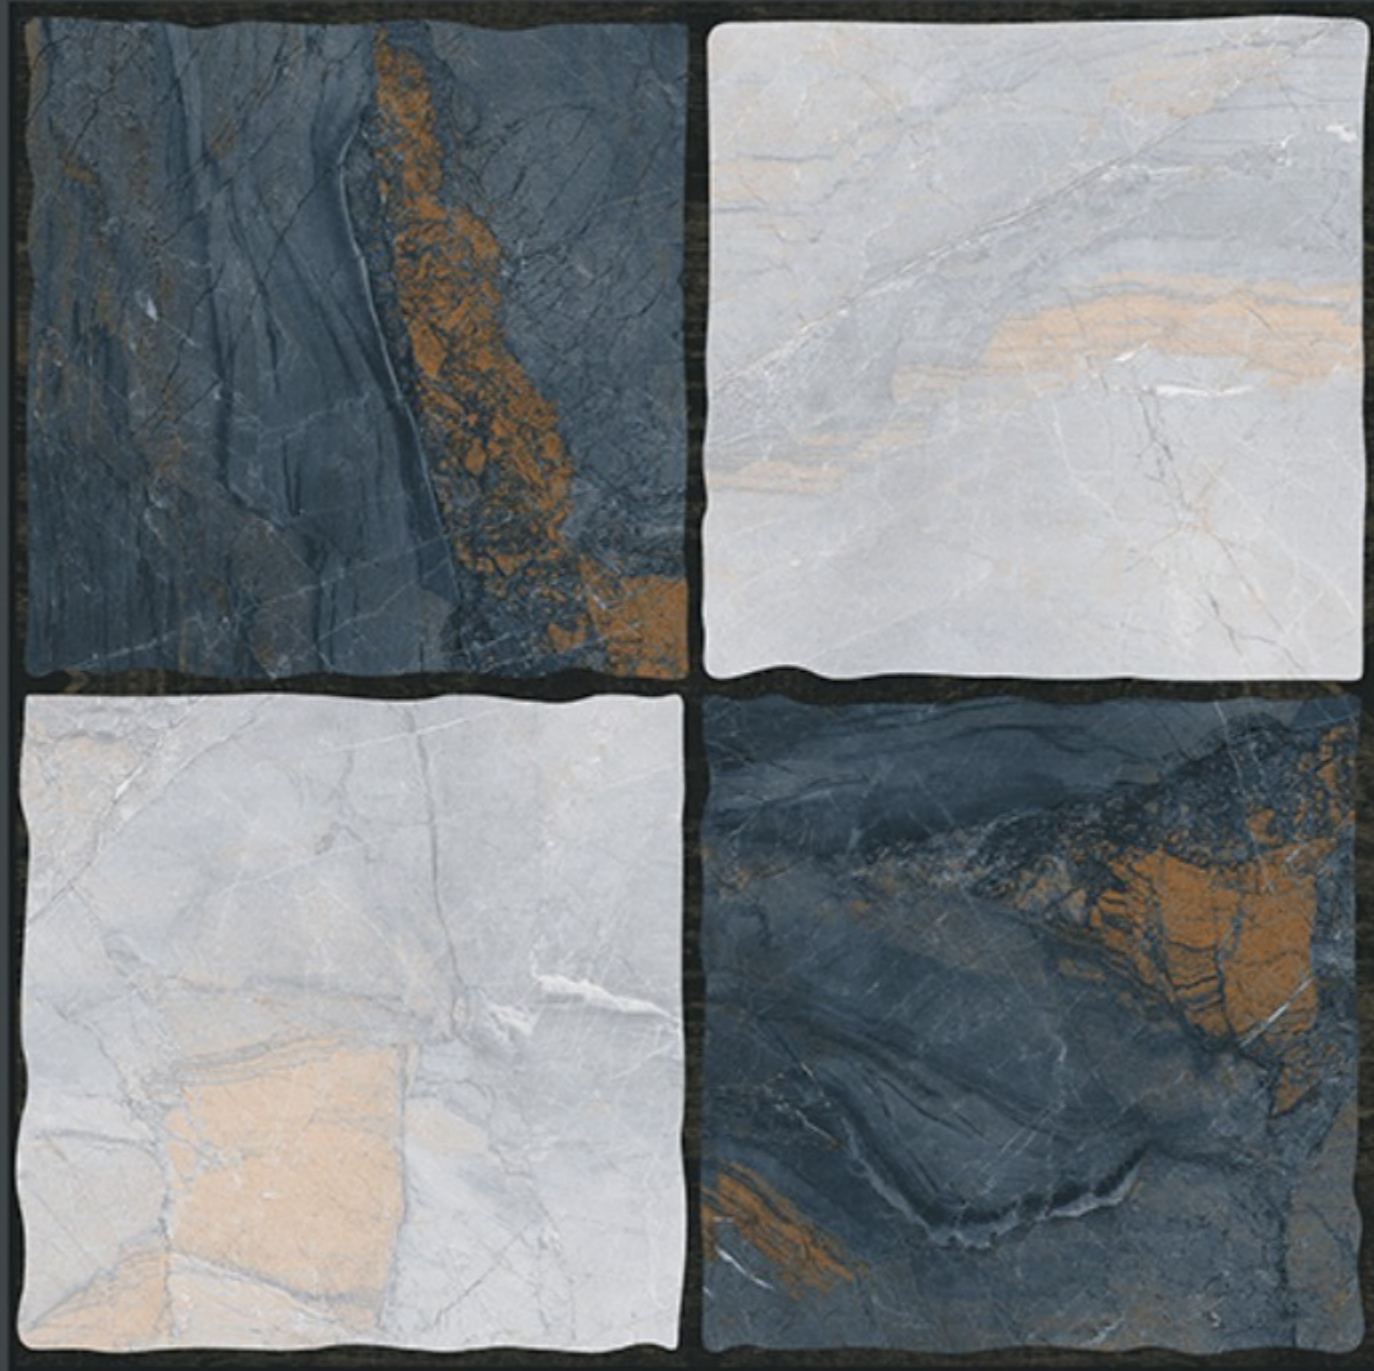

400x
400mm
DIGITAL VITRIFIED
PARKING TILES

5337

Finish :- PUNCH

HEAVY DUTY
PARKING TILES