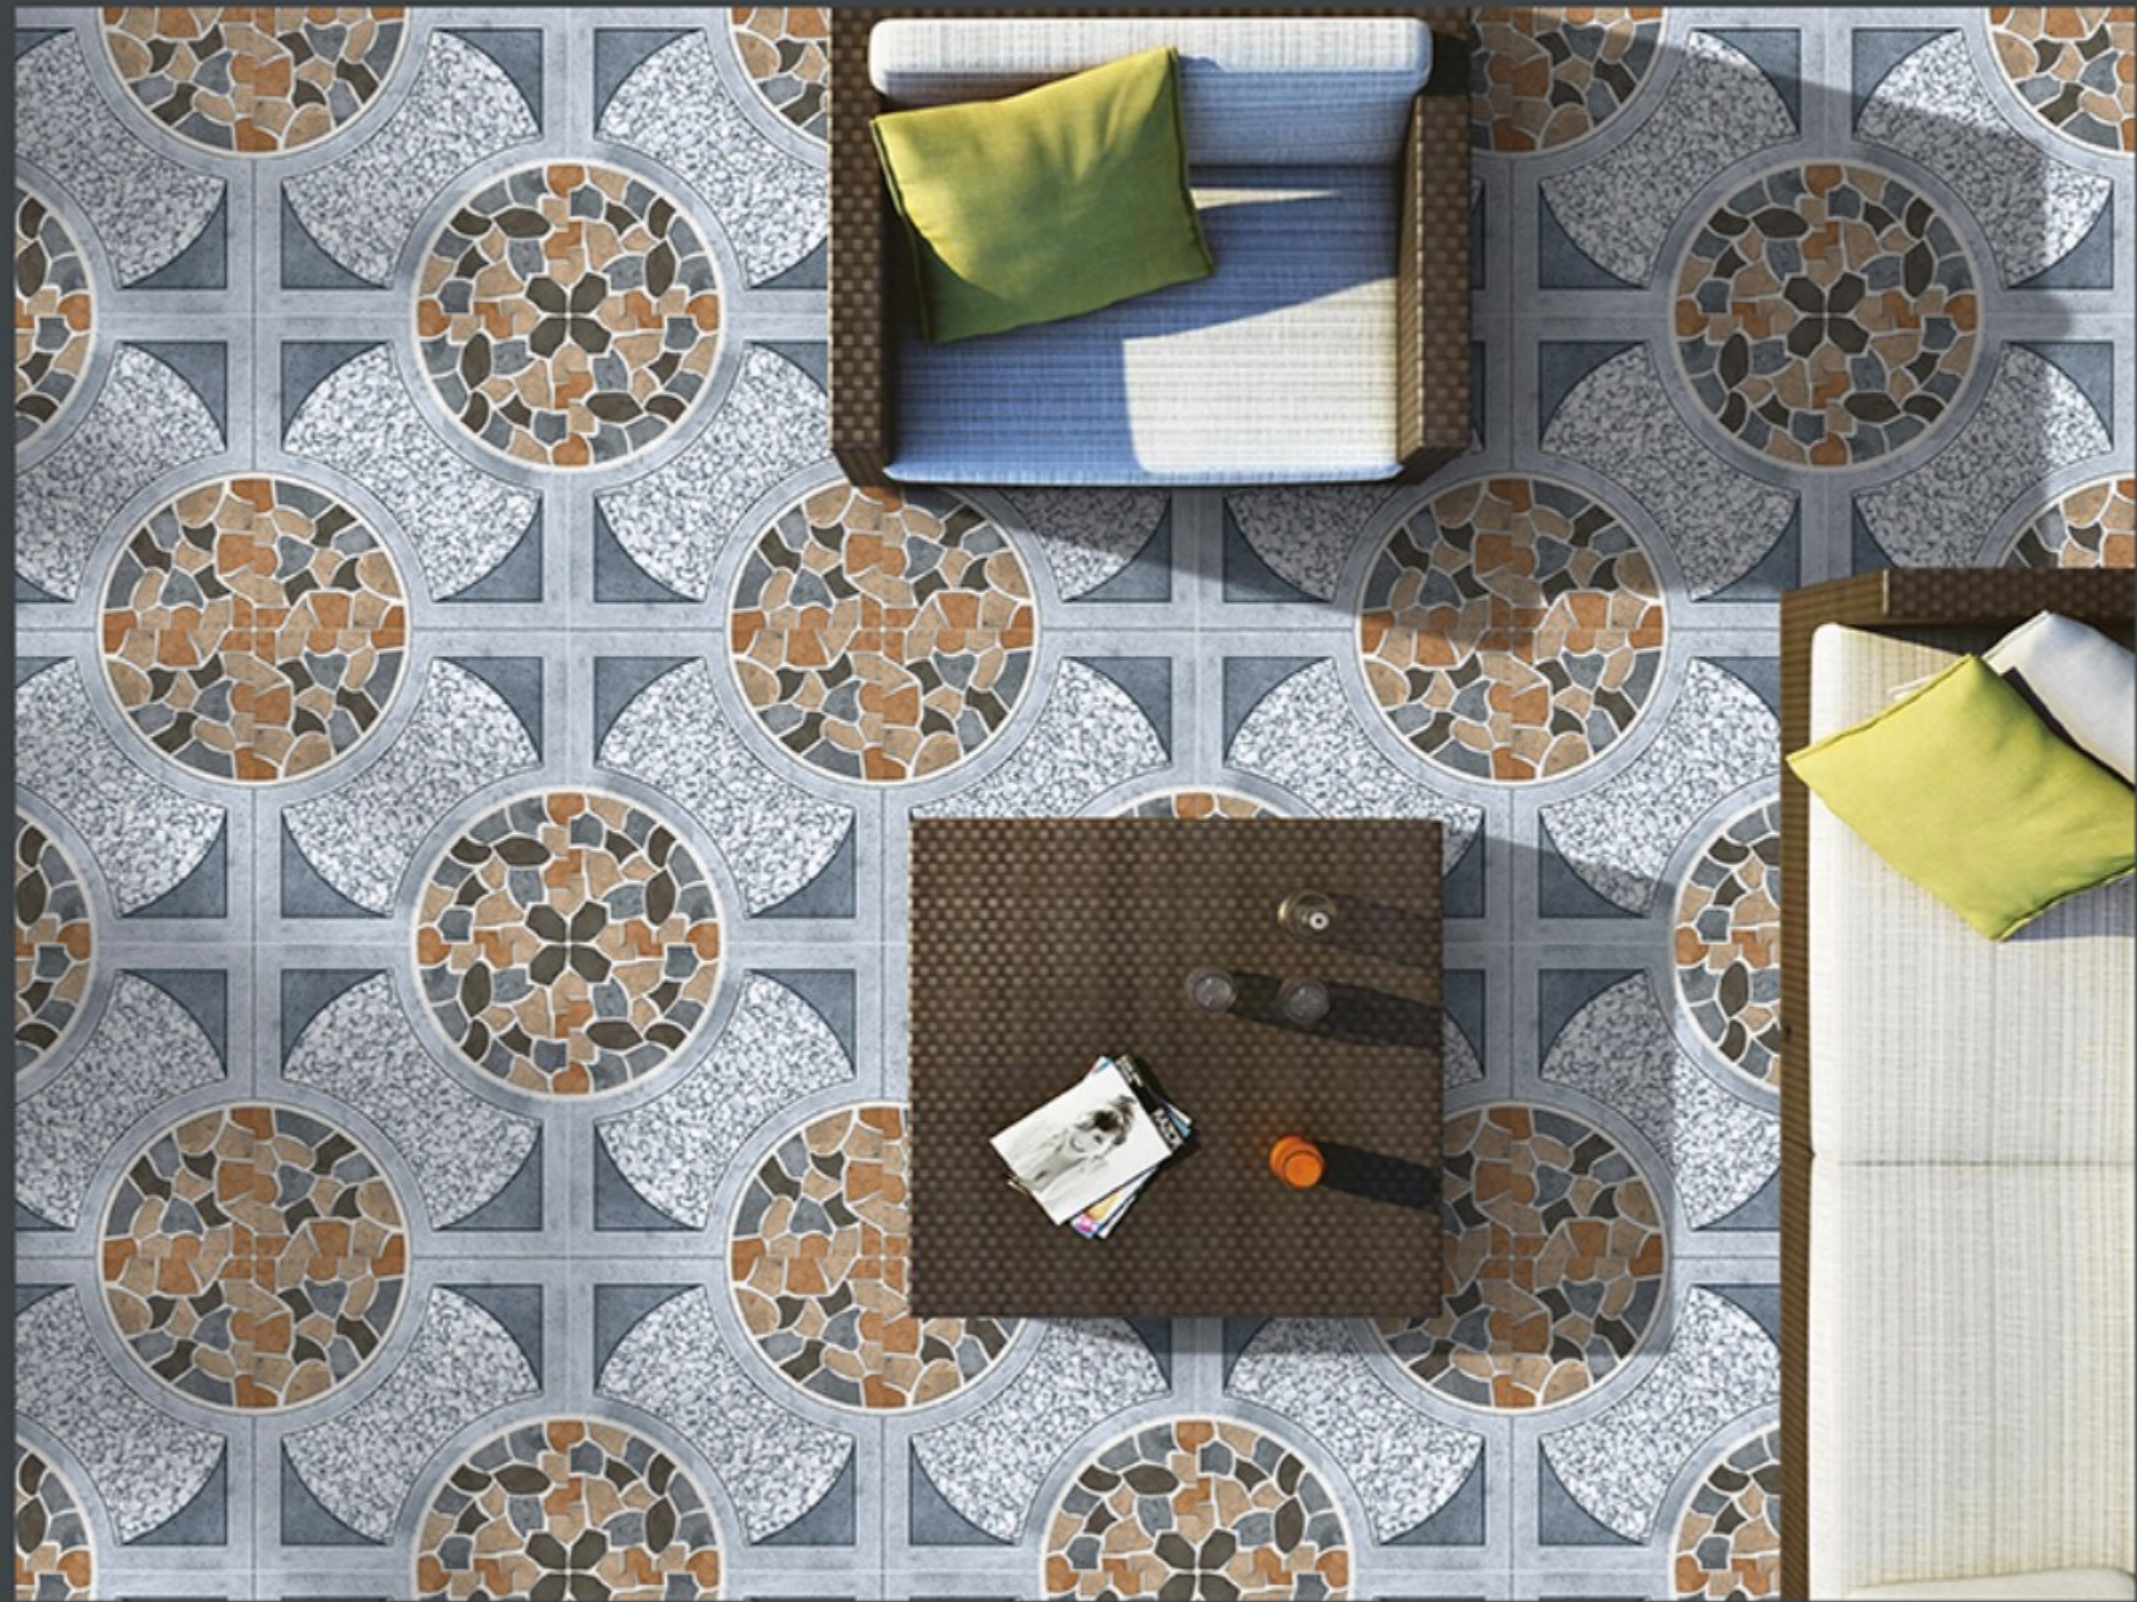

ECO
FRIENDLY

400x
400mm
DIGITAL VITRIFIED
PARKING TILES

5414

HEAVY DUTY
PARKING TILES

-  FROST RESISTANCE
-  ZERO MAINTENANCE
-  RESIDENTIAL
-  DURABLE
-  ECO FRIENDLY

400x
400mm
DIGITAL VITRIFIED
PARKING TILES