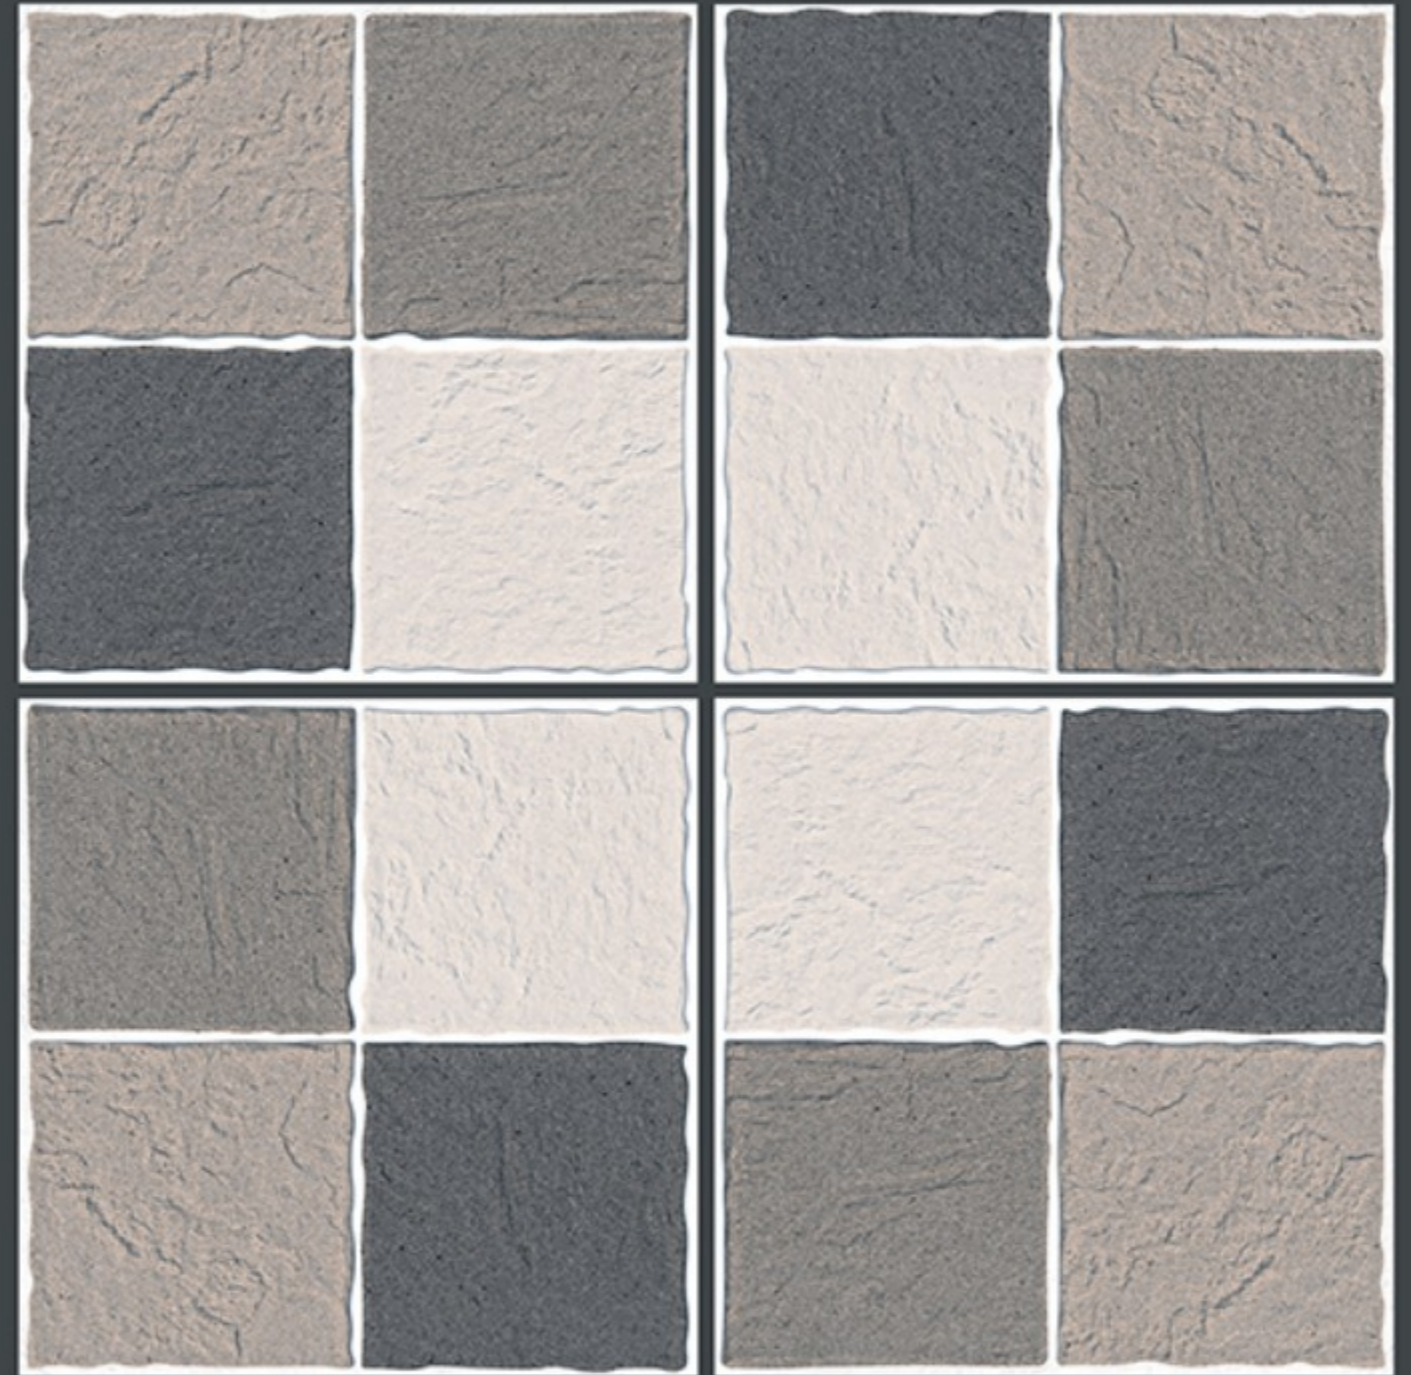

ZERO
MAINTENANCE

RESIDENTIAL

DURABLE

ECO
FRIENDLY

400x
400mm
DIGITAL VITRIFIED
PARKING TILES

5351

Finish :- PUNCH

HEAVY DUTY
PARKING TILES