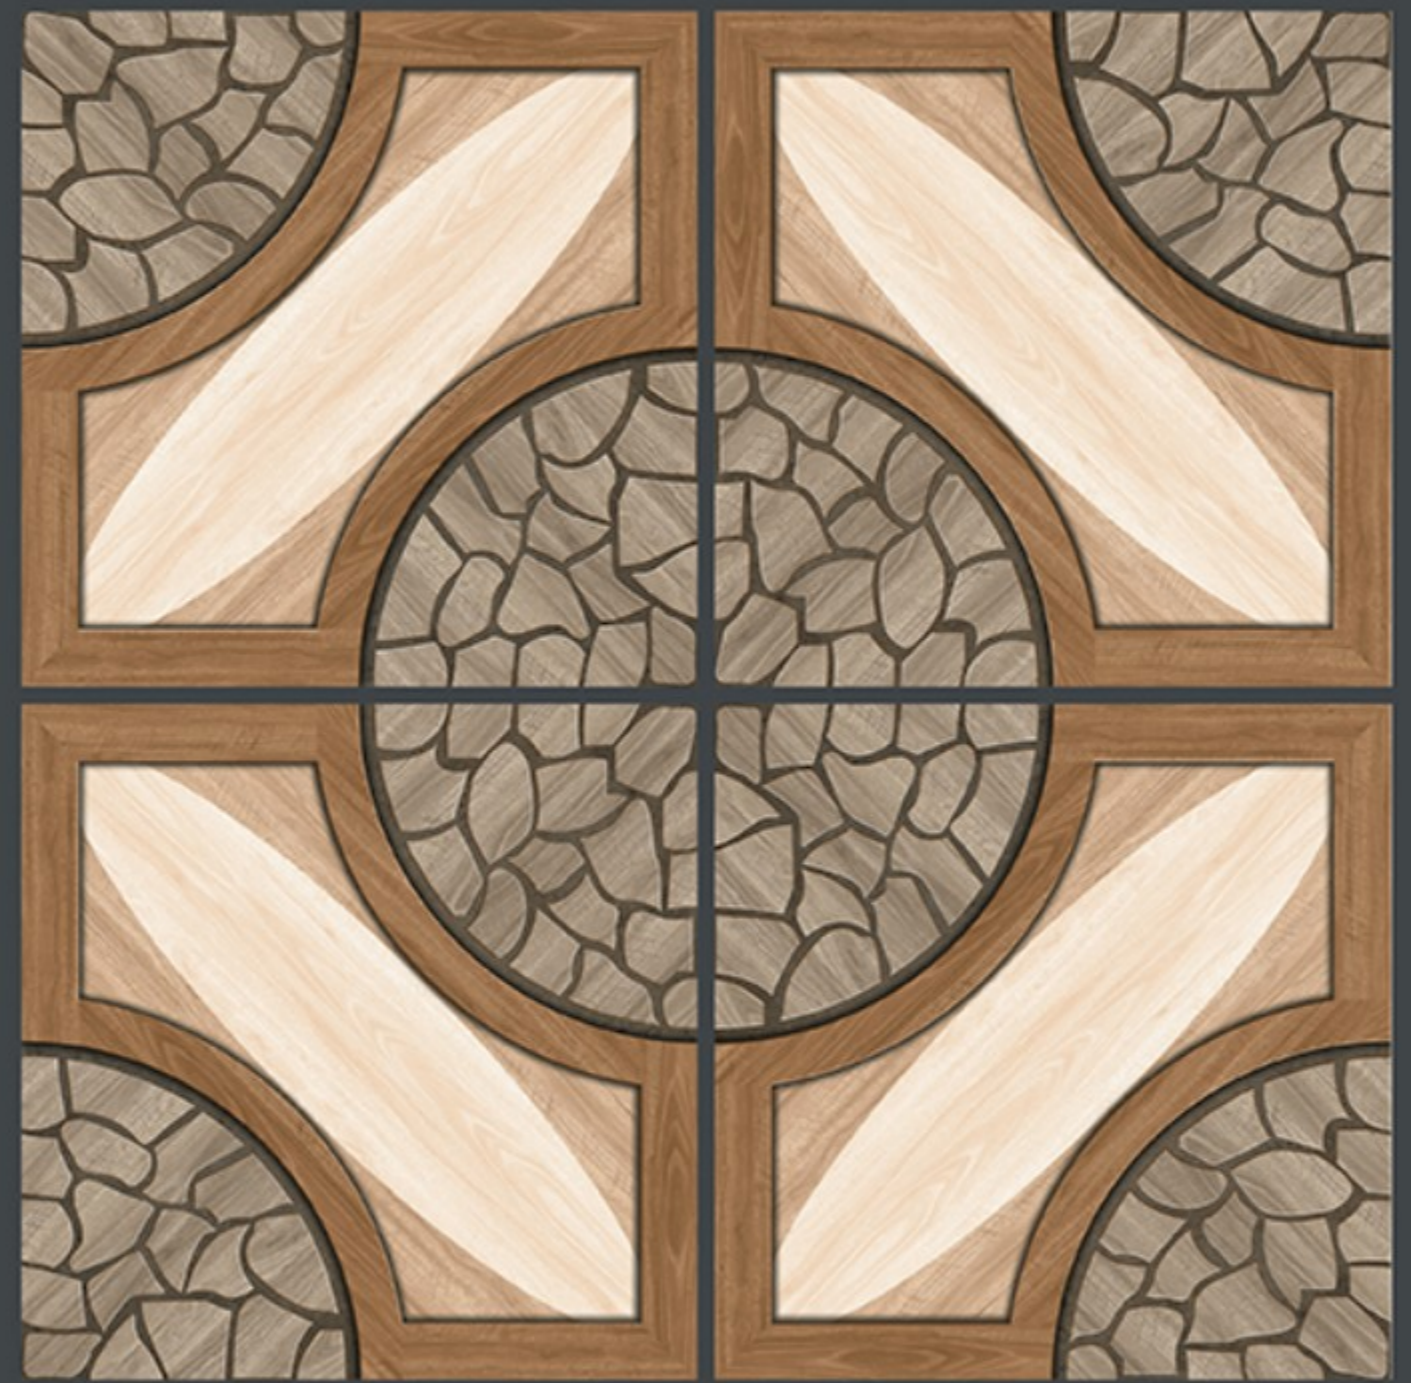

NEW
ARRIVAL

400x
400mm
DIGITAL VITRIFIED
PARKING TILES

5482

Finish :- PUNCH

HEAVY DUTY
PARKING TILES

-  FROST RESISTANCE
-  ZERO MAINTENANCE
-  RESIDENTIAL
-  DURABLE
-  ECO FRIENDLY

NEW
ARRIVAL

400x
400mm
DIGITAL VITRIFIED
PARKING TILES