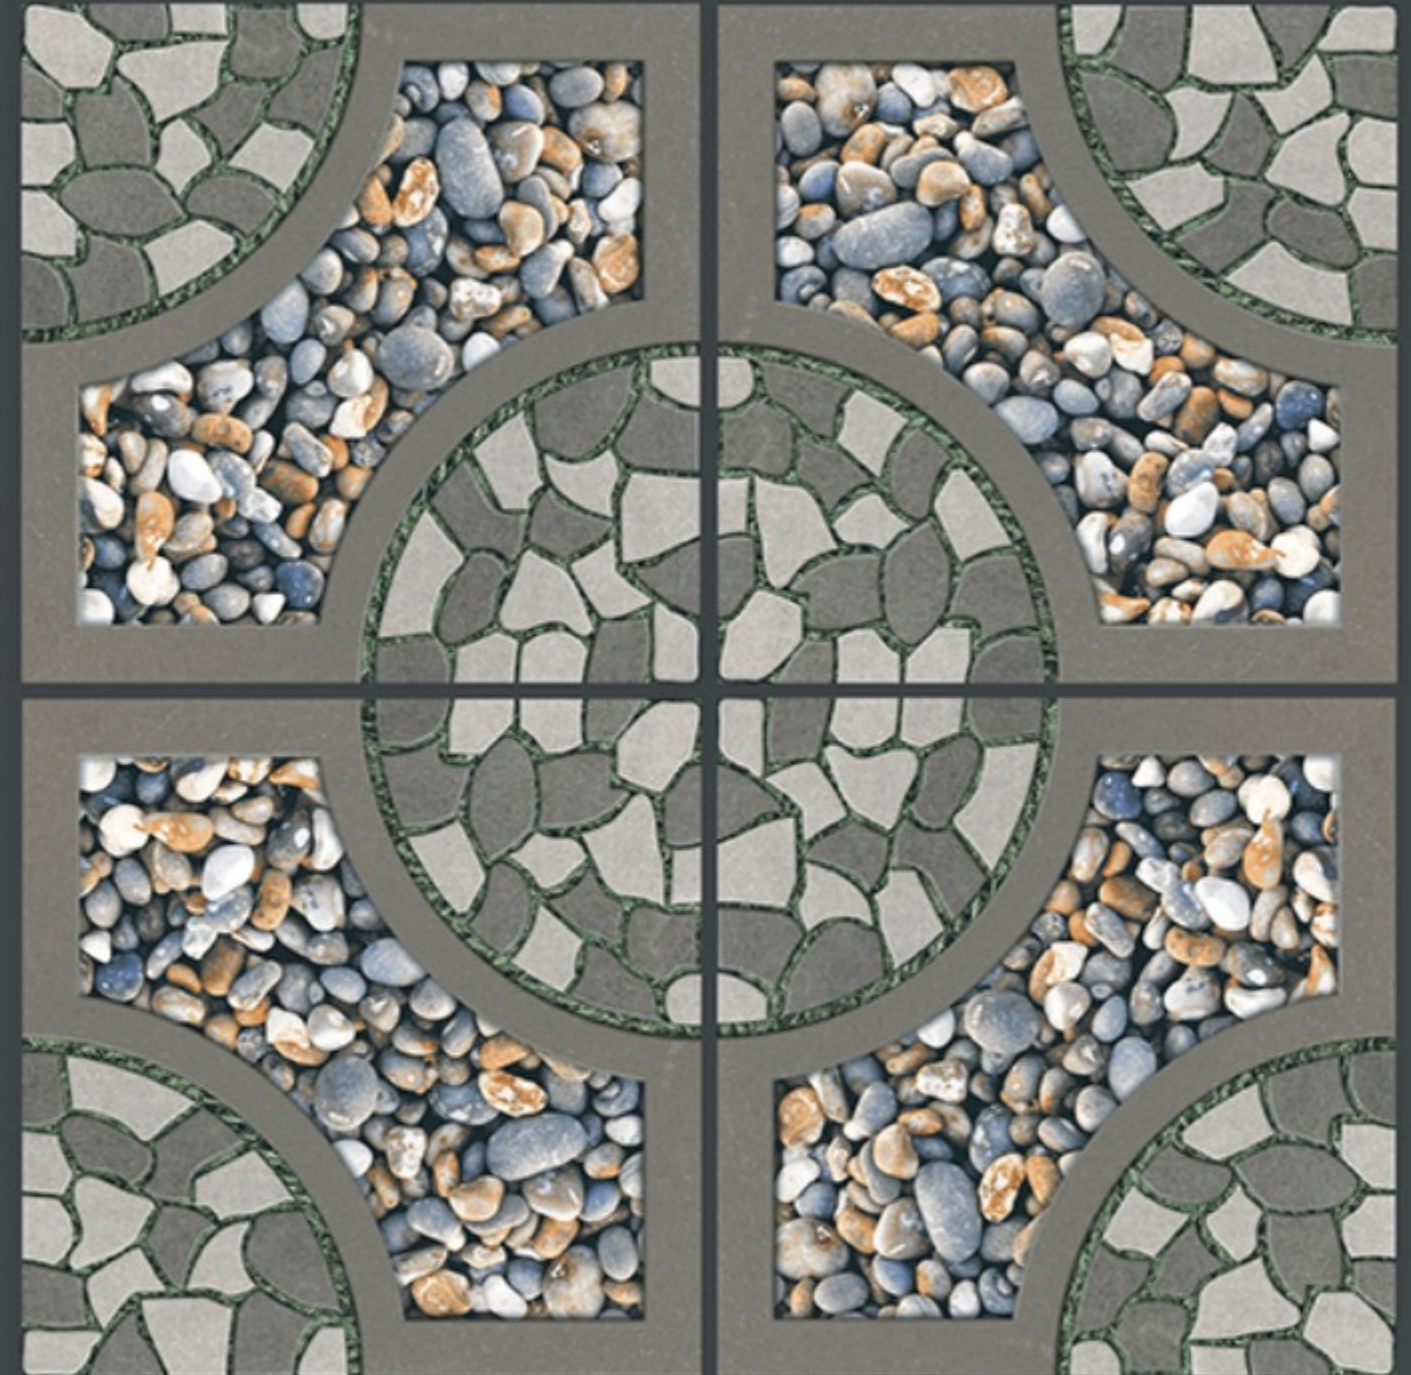

Finish :- PUNCH

HEAVY DUTY
PARKING TILES

400x
400mm
DIGITAL VITRIFIED
PARKING TILES

5402

HEAVY DUTY
PARKING TILES

-  FROST RESISTANCE
-  ZERO MAINTENANCE
-  RESIDENTIAL
-  DURABLE
-  ECO FRIENDLY

400x
400mm
DIGITAL VITRIFIED
PARKING TILES