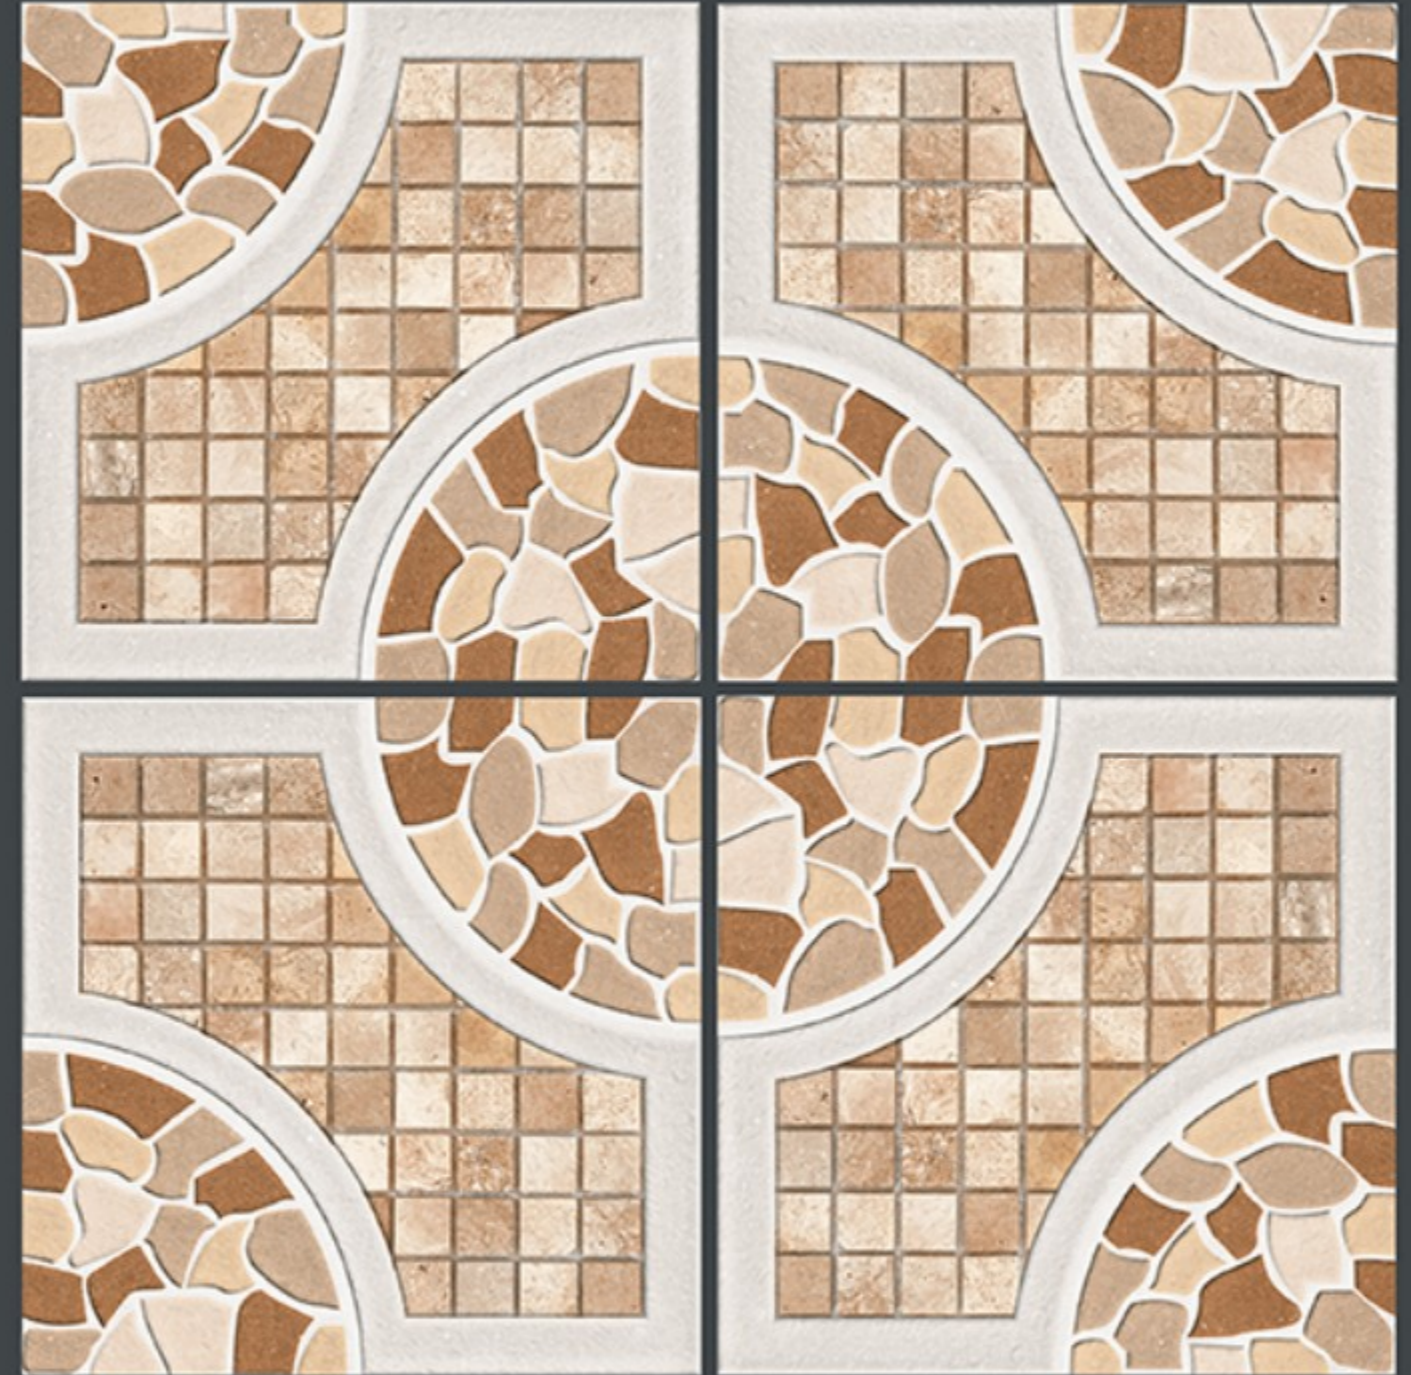

400x
400mm
DIGITAL VITRIFIED
PARKING TILES

5473

Finish :- PUNCH

HEAVY DUTY
PARKING TILES

FROST
RESISTANCE

ZERO
MAINTENANCE

RESIDENTIAL

DURABLE

ECO
FRIENDLY