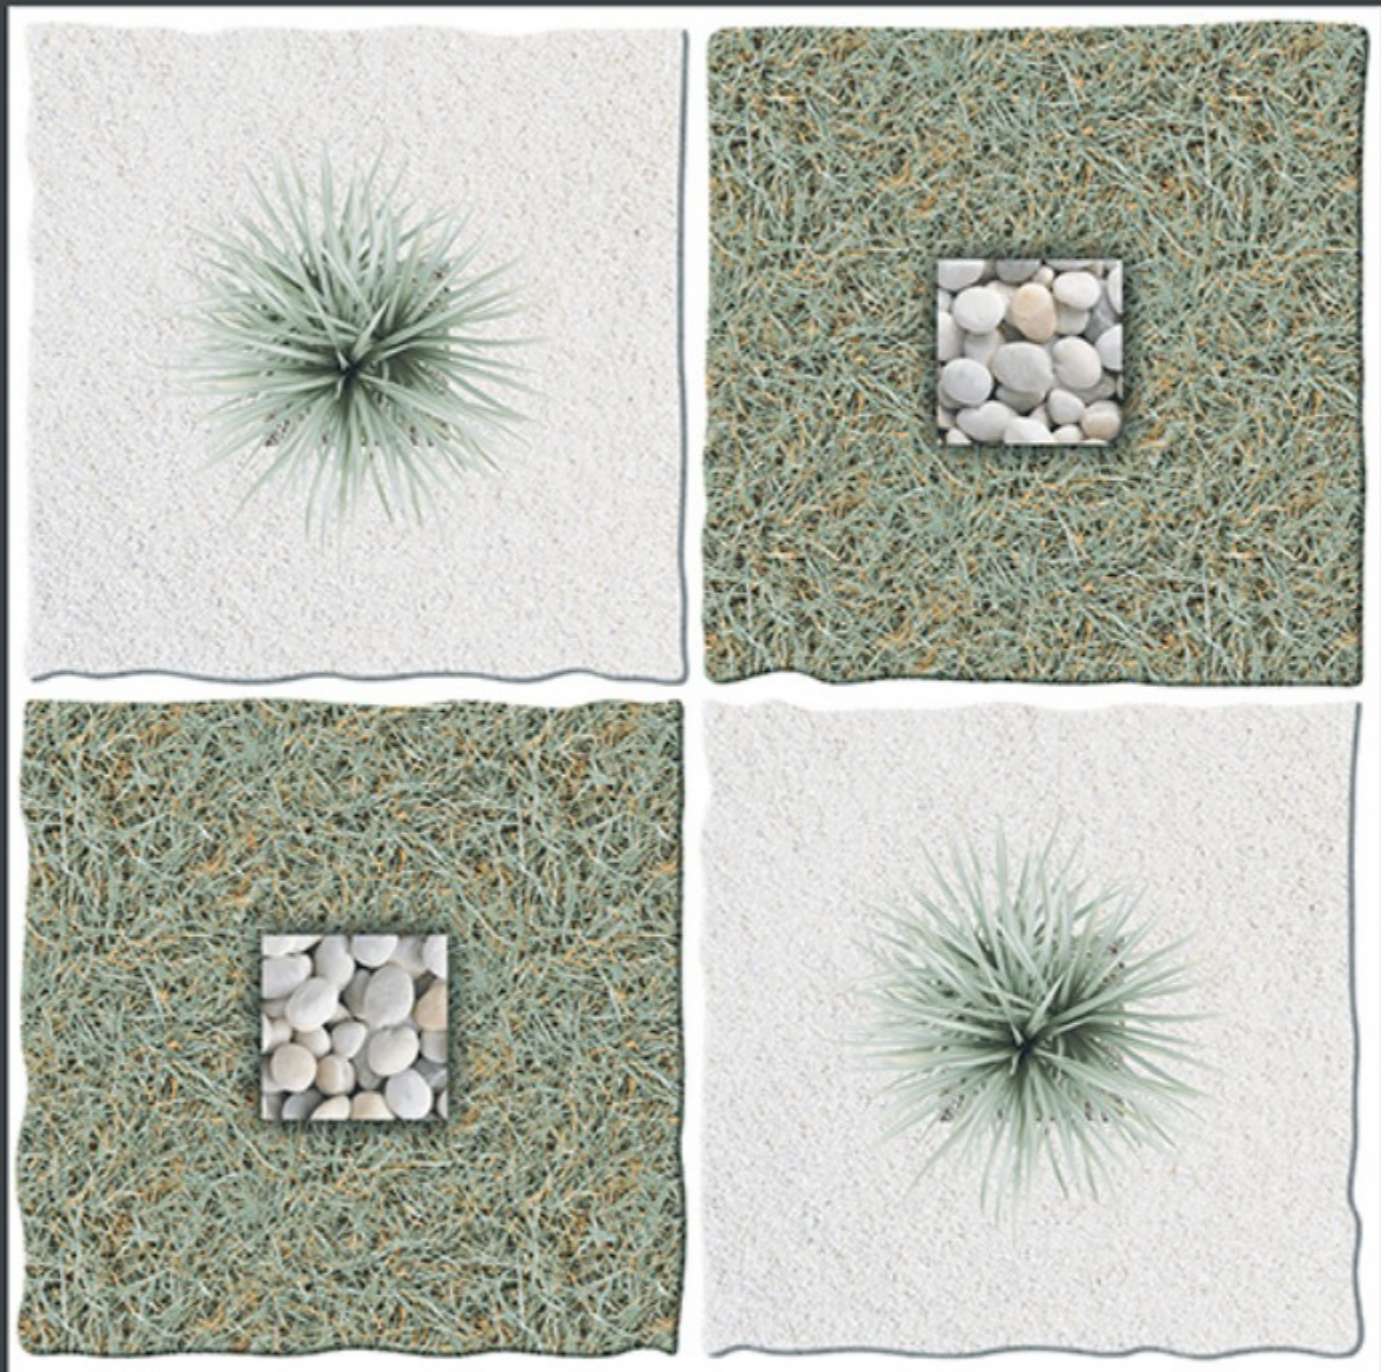

400x
400mm
DIGITAL VITRIFIED
PARKING TILES

5329

Finish :- PUNCH

HEAVY DUTY
PARKING TILES

- FROST RESISTANCE
- ZERO MAINTENANCE
- RESIDENTIAL
- DURABLE
- ECO FRIENDLY