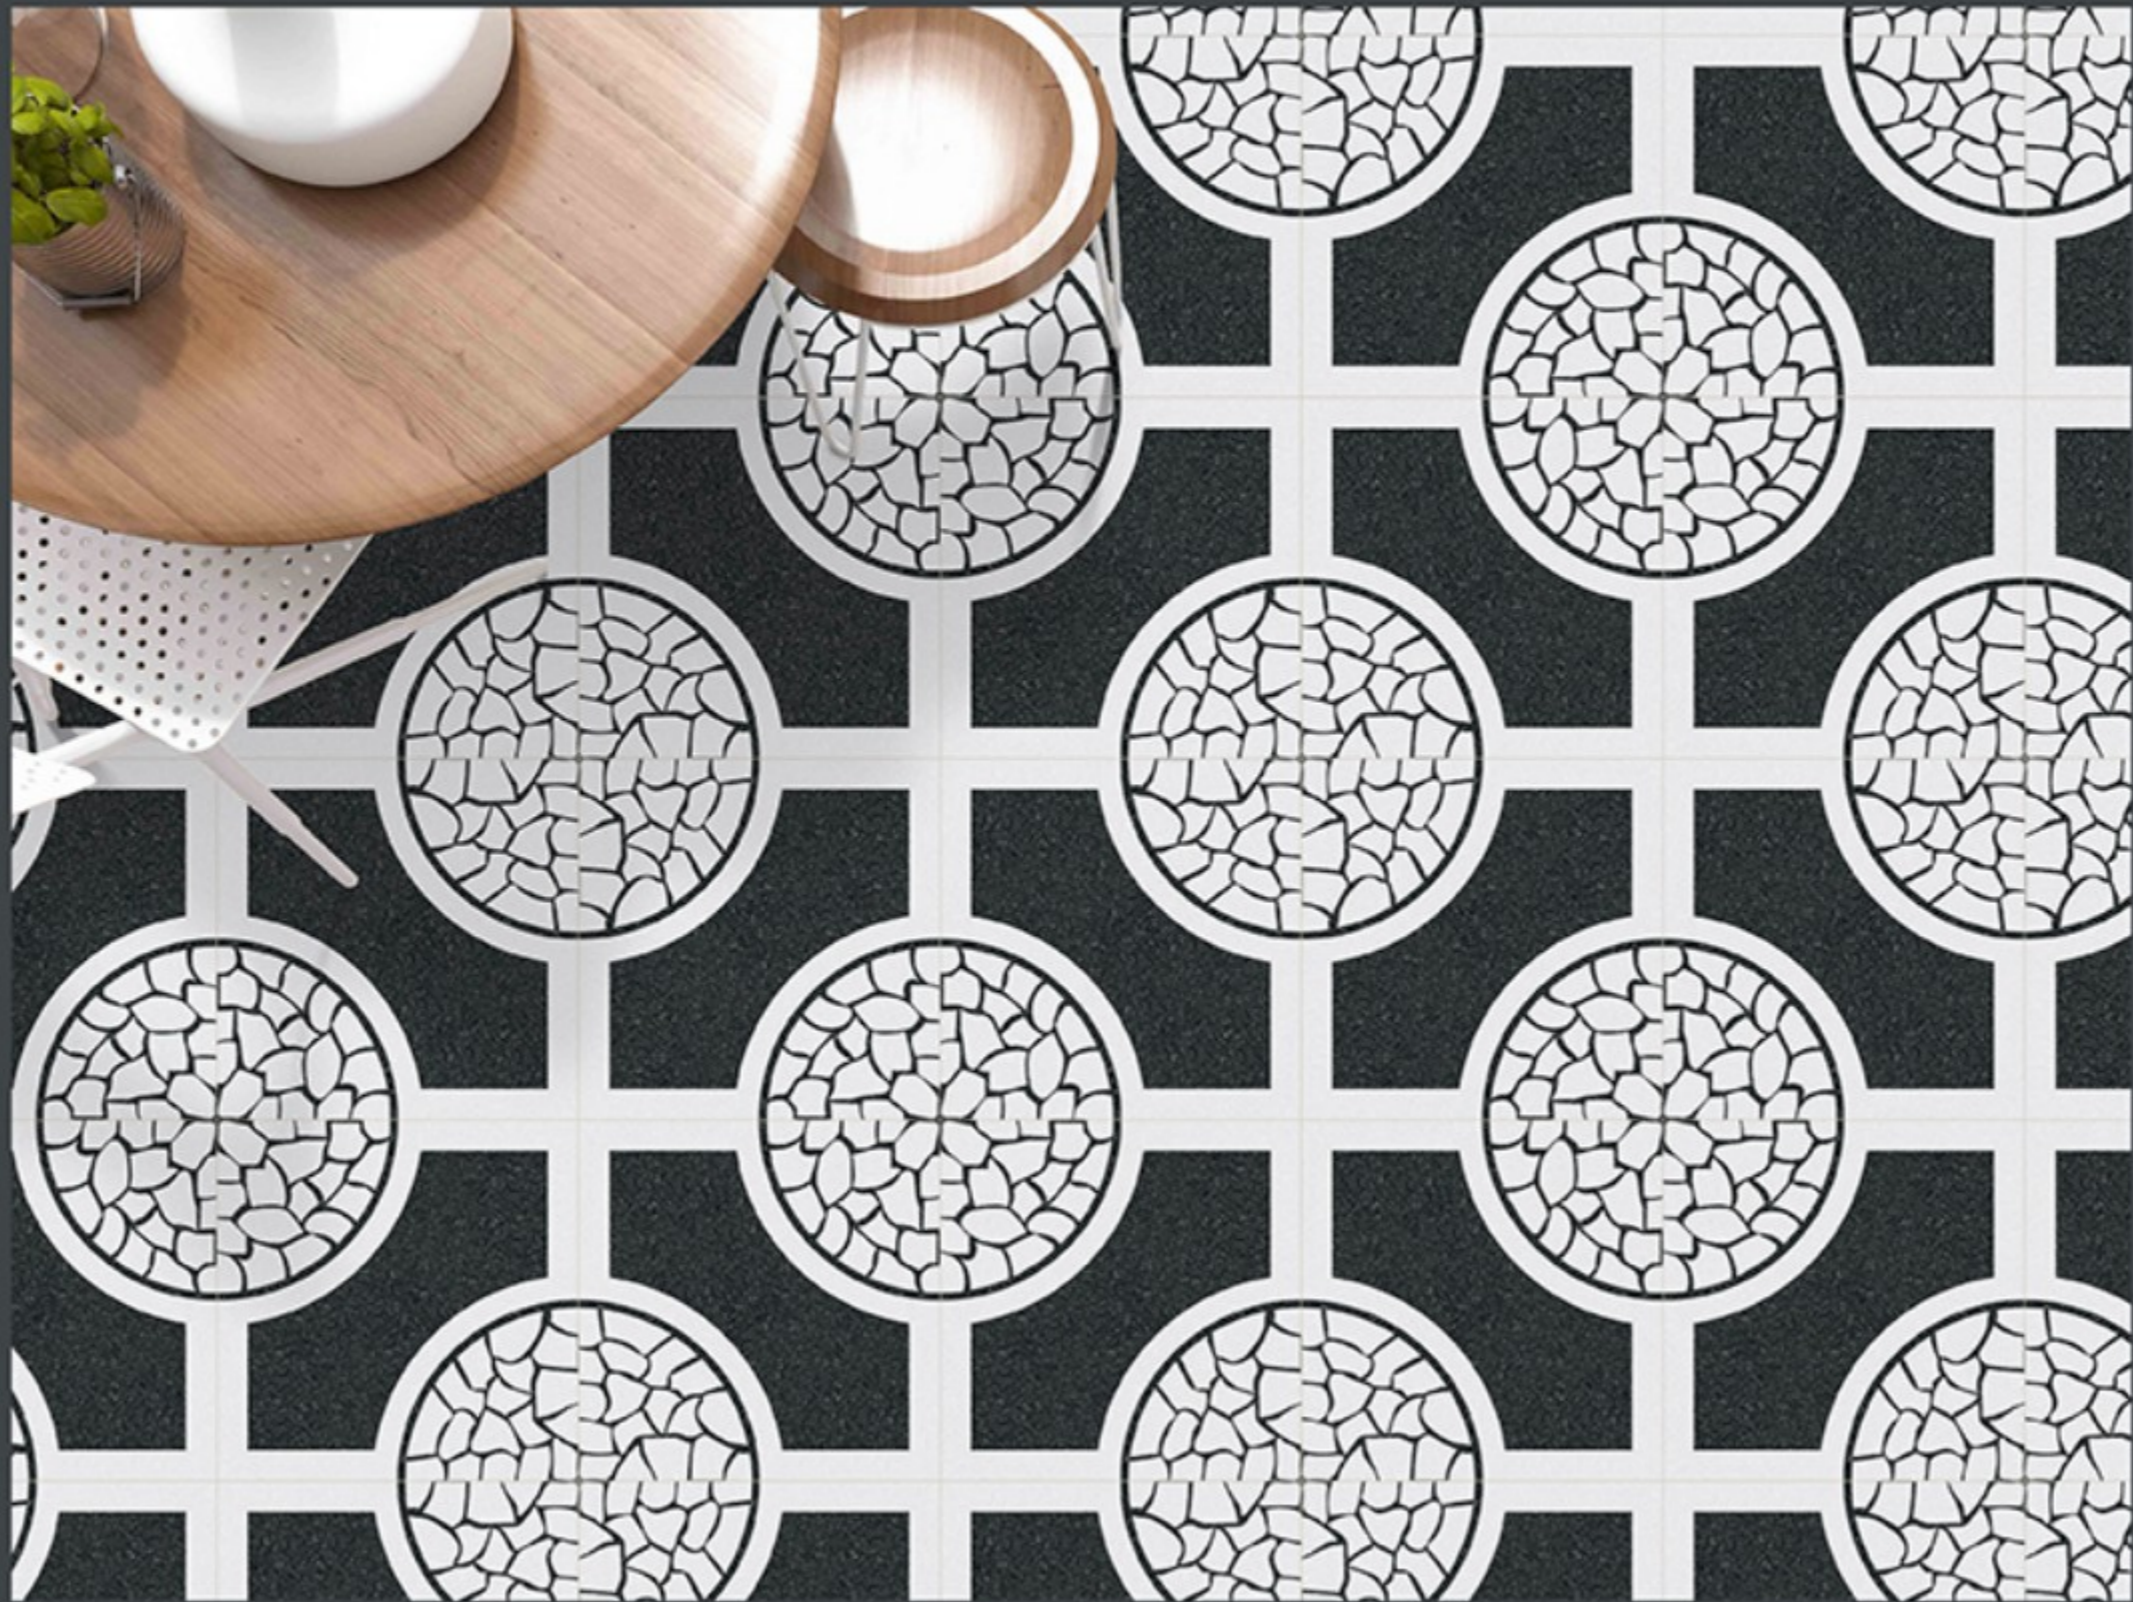

400x
400mm
DIGITAL VITRIFIED
PARKING TILES

5475

Finish :- PUNCH

HEAVY DUTY
PARKING TILES

400x
400mm
DIGITAL VITRIFIED
PARKING TILES

5475

HEAVY DUTY
PARKING TILES

-  FROST RESISTANCE
-  ZERO MAINTENANCE
-  RESIDENTIAL
-  DURABLE
-  ECO FRIENDLY