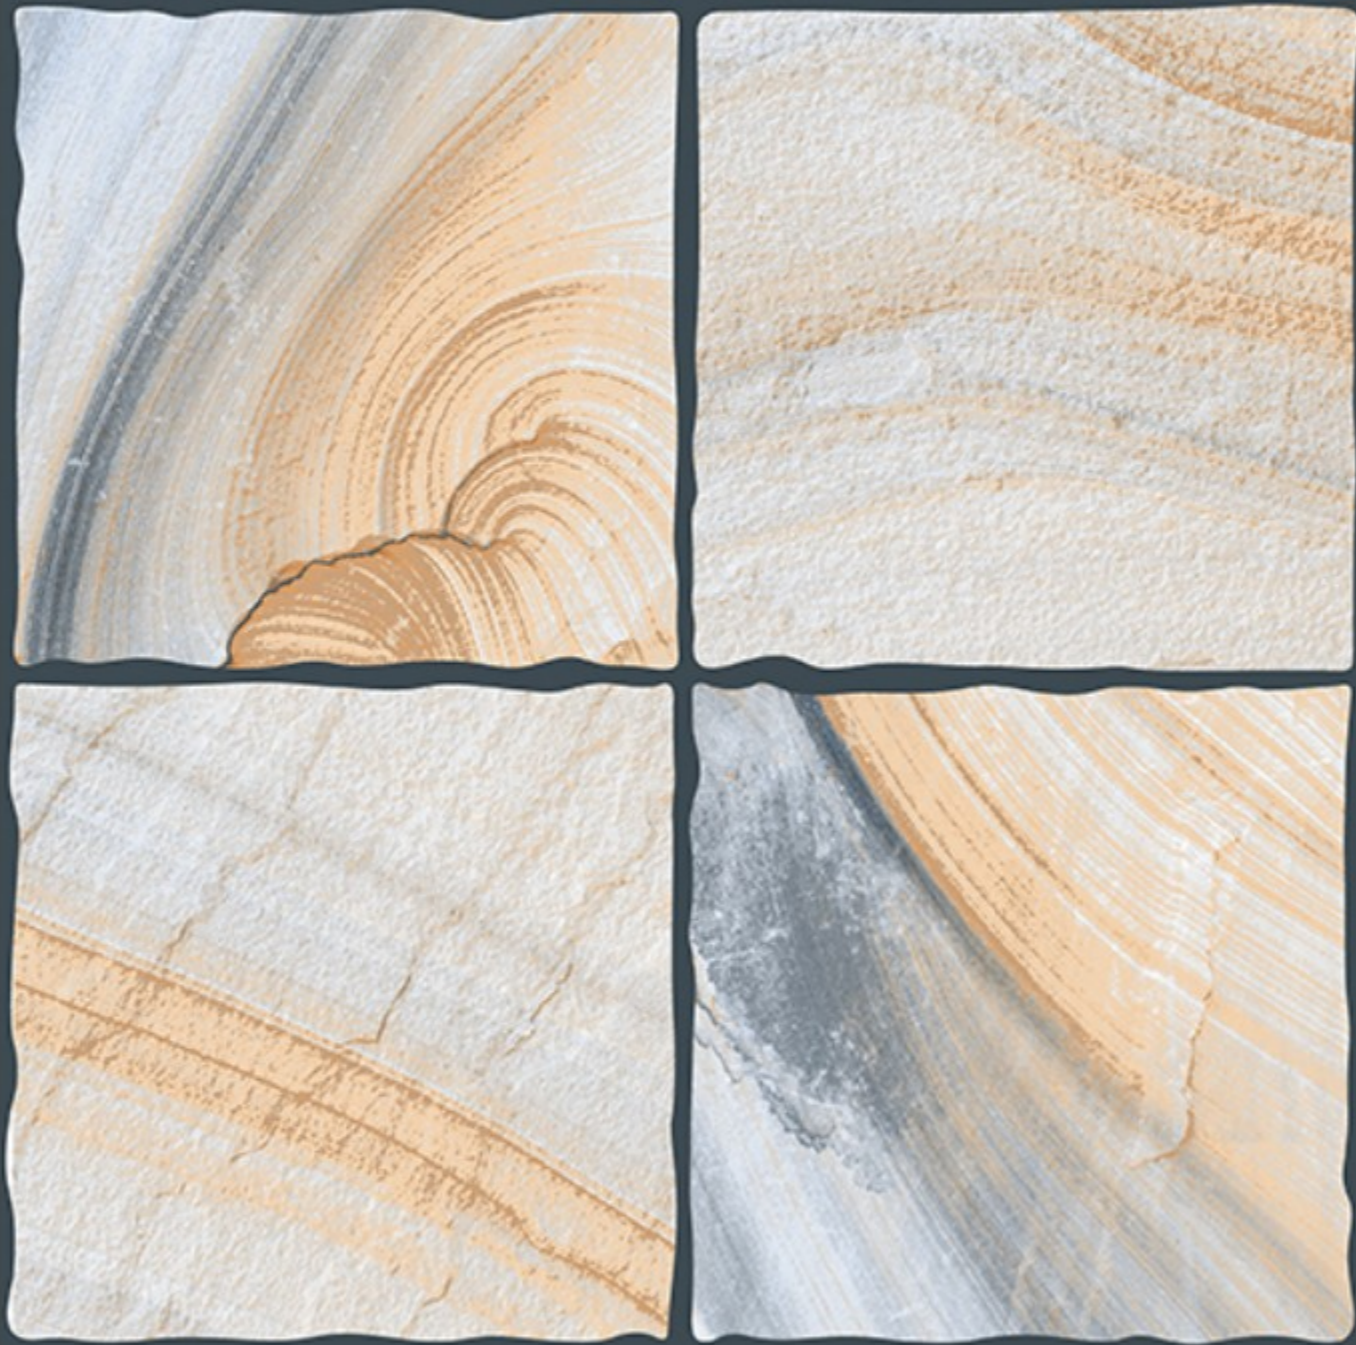

400x
400mm
DIGITAL VITRIFIED
PARKING TILES

5306

Finish :- PUNCH

HEAVY DUTY
PARKING TILES

- FROST RESISTANCE
- ZERO MAINTENANCE
- RESIDENTIAL
- DURABLE
- ECO FRIENDLY