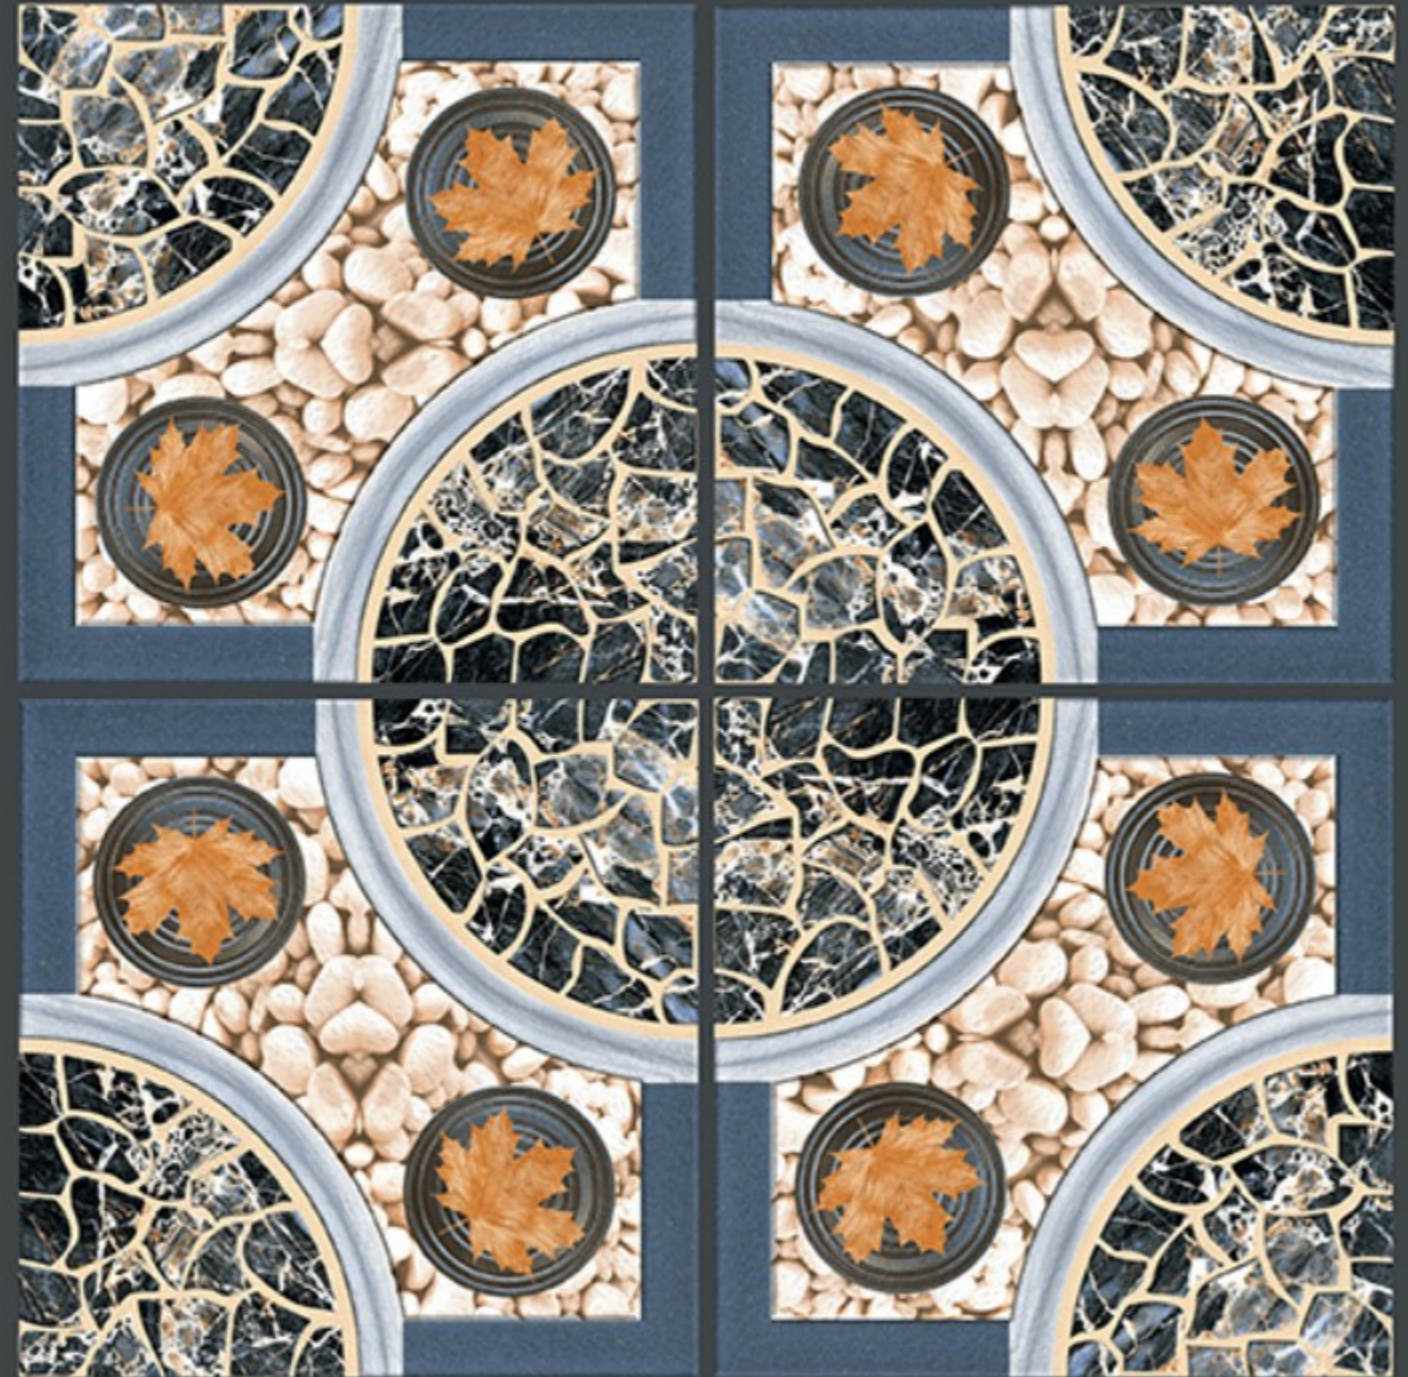

ECO
FRIENDLY

400x
400mm
DIGITAL VITRIFIED
PARKING TILES

5470

Finish :- PUNCH

HEAVY DUTY
PARKING TILES

400x
400mm
DIGITAL VITRIFIED
PARKING TILES

5471

Finish :- PUNCH