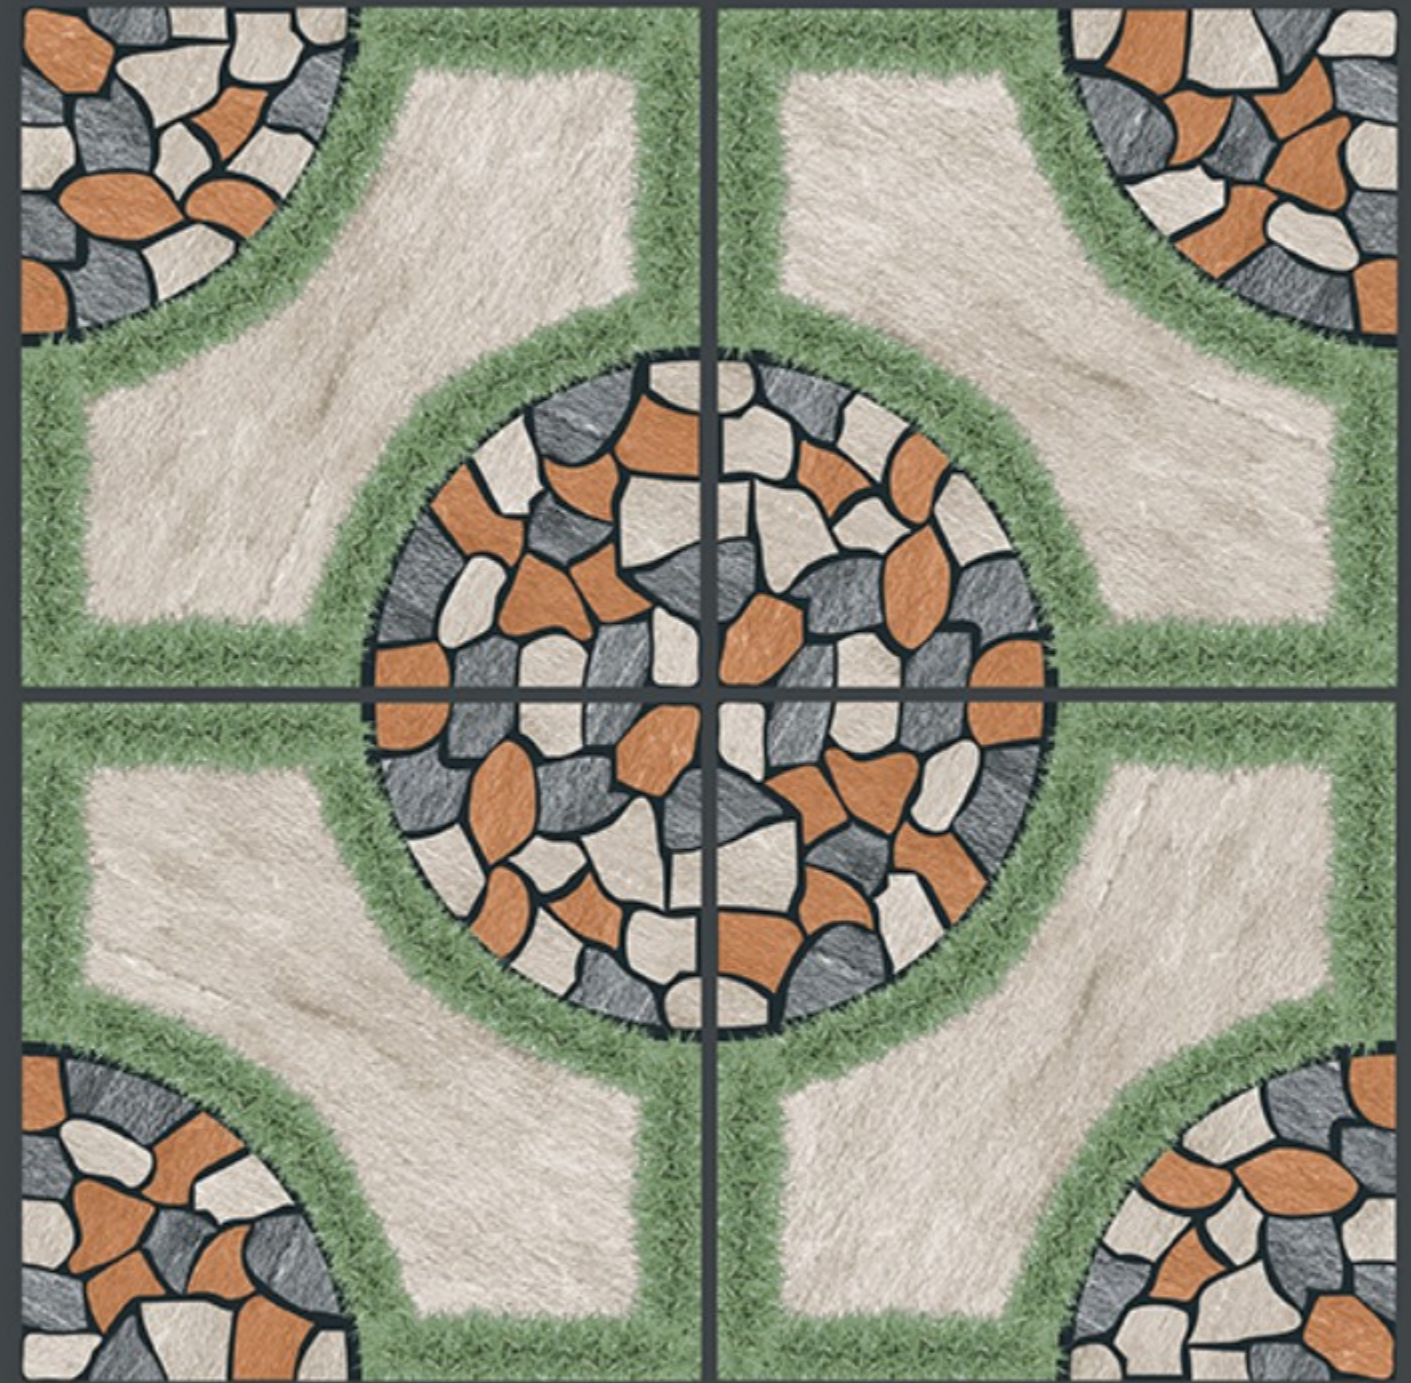

400x
400mm
DIGITAL VITRIFIED
PARKING TILES

5421

Finish :- PUNCH

HEAVY DUTY
PARKING TILES

- FROST RESISTANCE
- ZERO MAINTENANCE
- RESIDENTIAL
- DURABLE
- ECO FRIENDLY