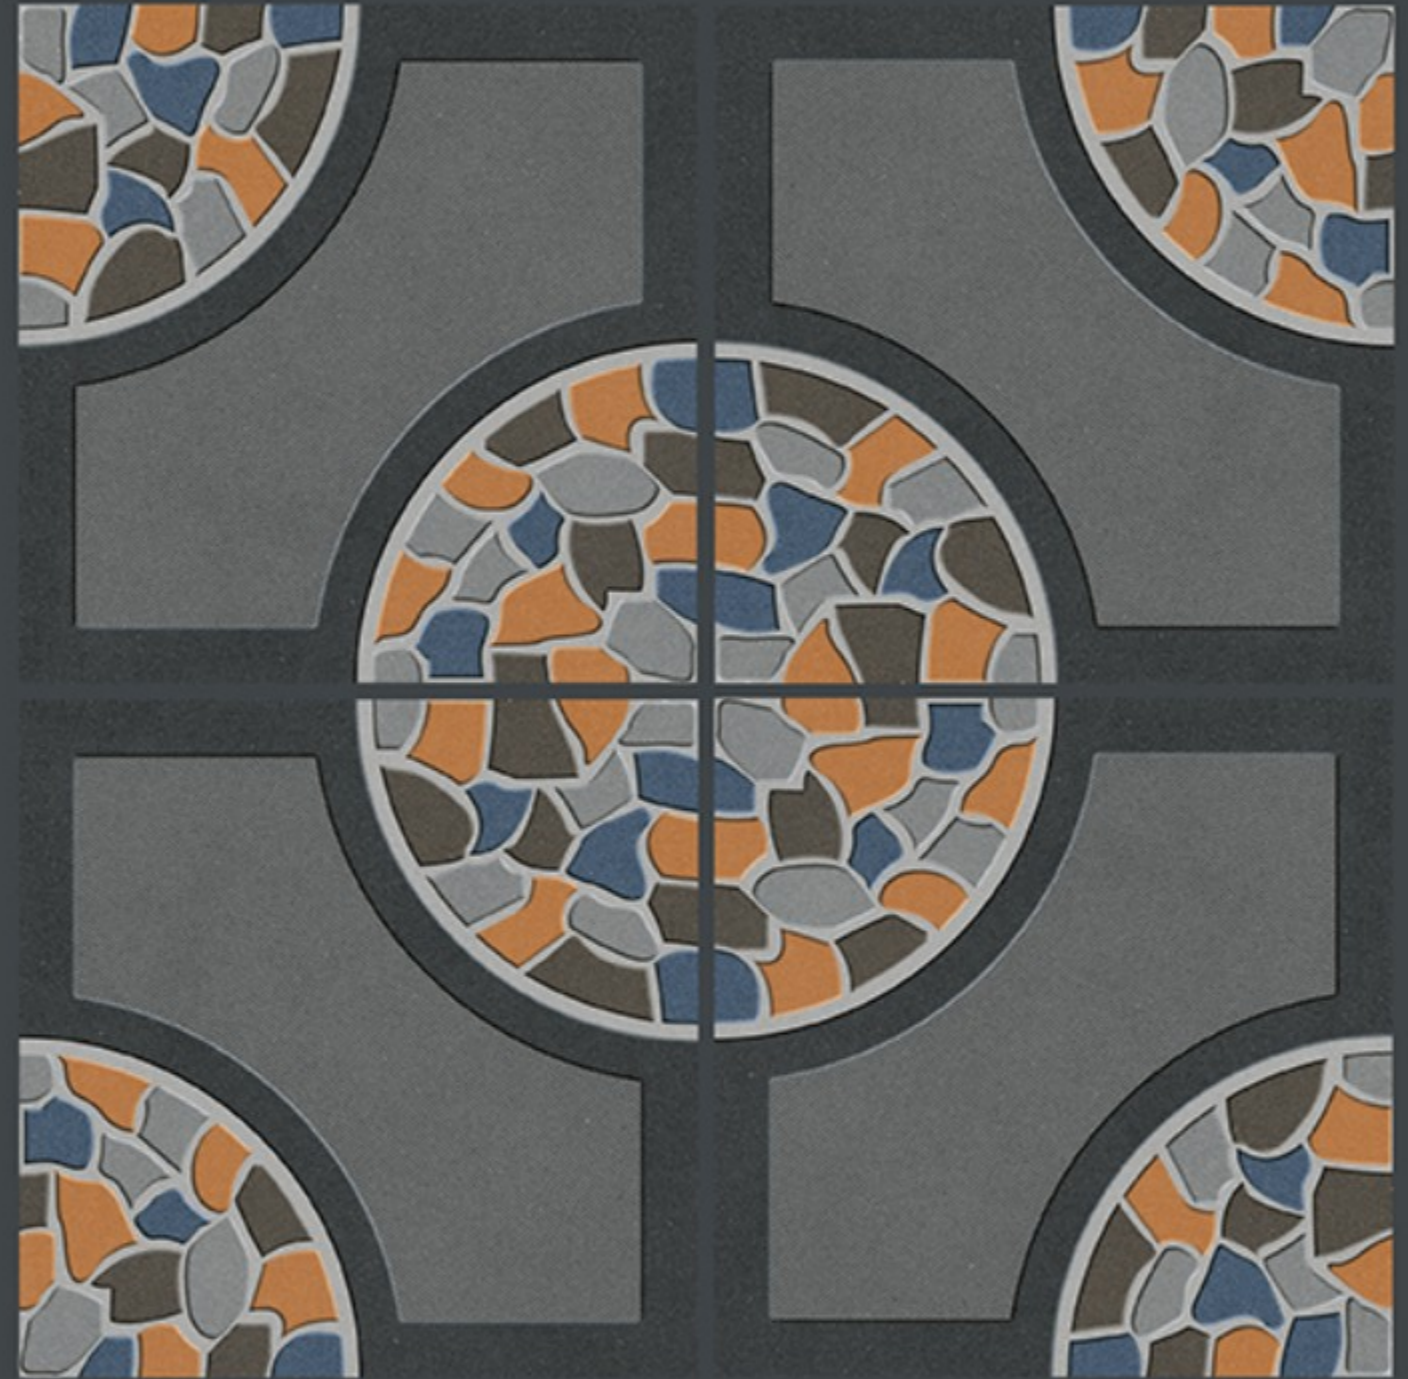

Finish :- PUNCH

HEAVY DUTY
PARKING TILES