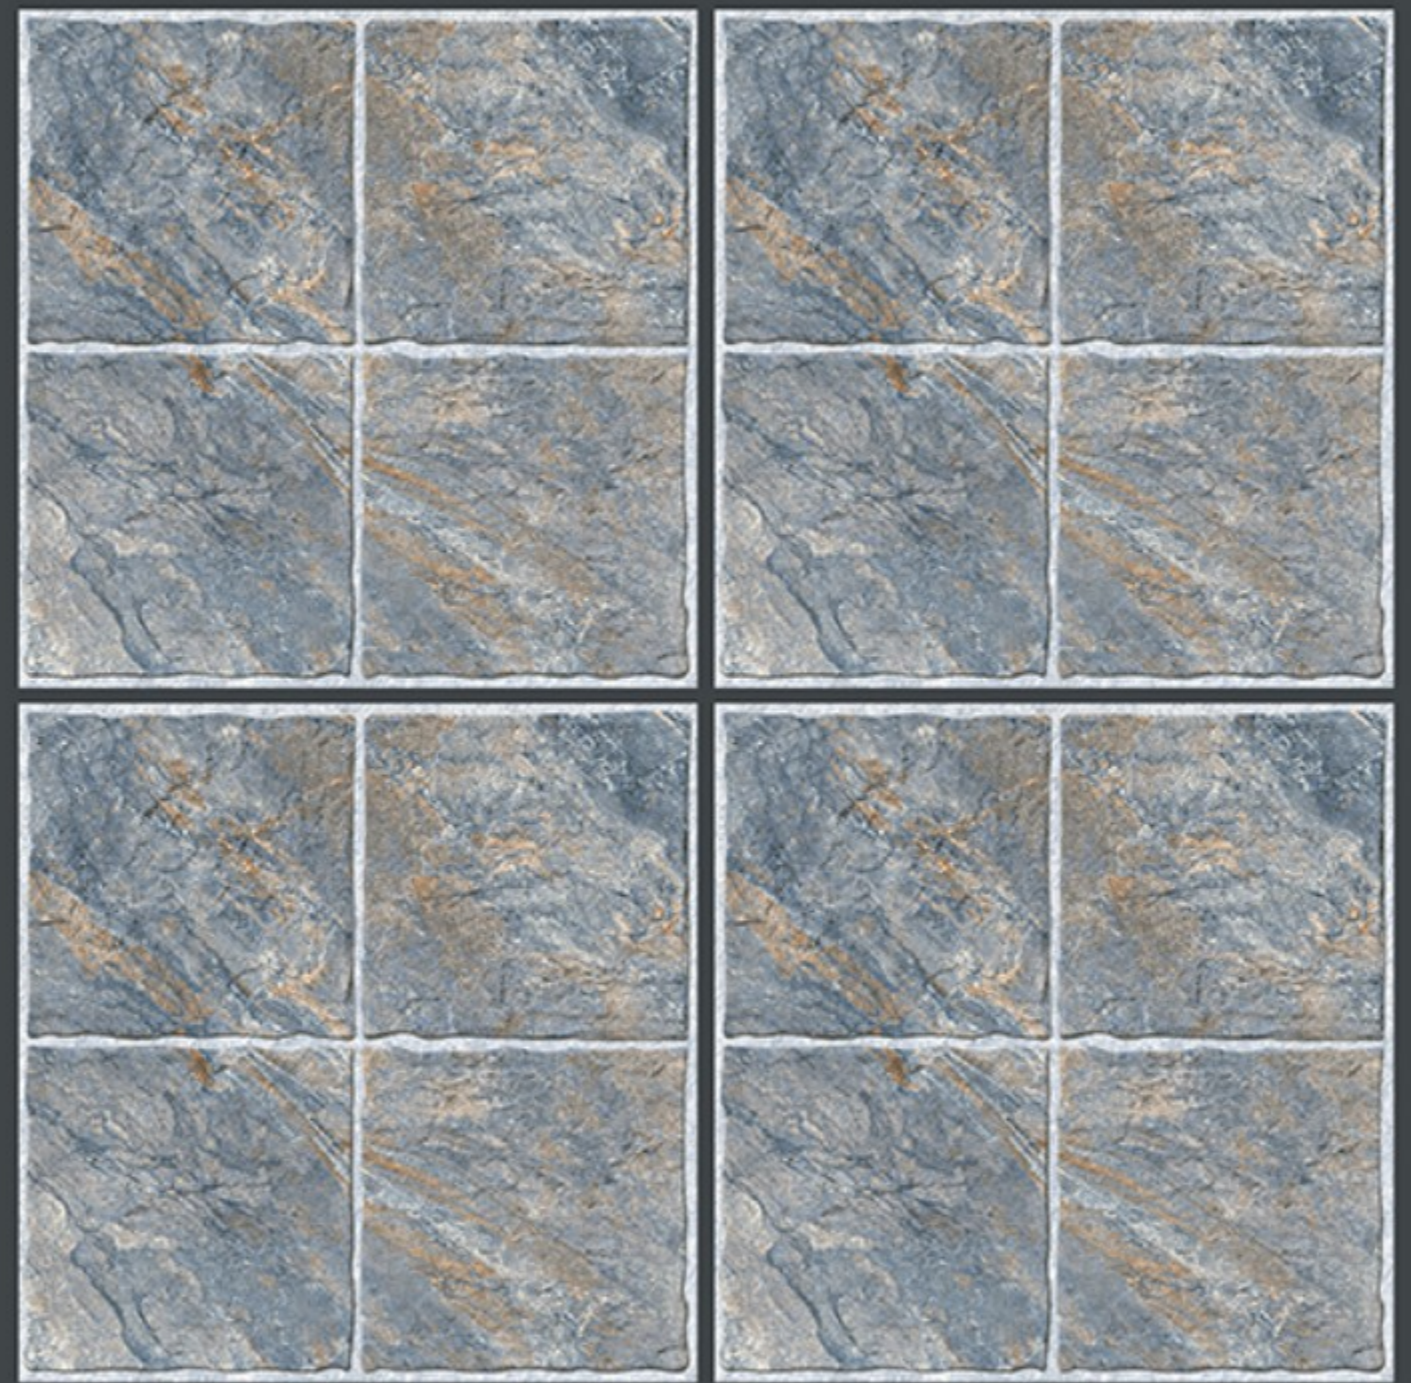

FROST
RESISTANCE

ZERO
MAINTENANCE

RESIDENTIAL

DURABLE

ECO
FRIENDLY

400x
400mm
DIGITAL VITRIFIED
PARKING TILES

5368

Finish :- PUNCH