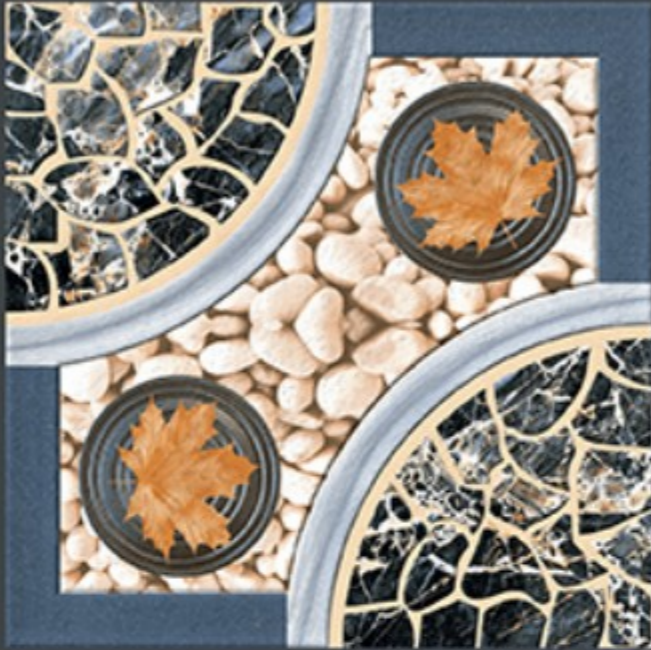

HEAVY DUTY
PARKING TILES

FROST
RESISTANCE

ZERO
MAINTENANCE

RESIDENTIAL

DURABLE

ECO
FRIENDLY

400x
400mm
DIGITAL VITRIFIED
PARKING TILES

5471