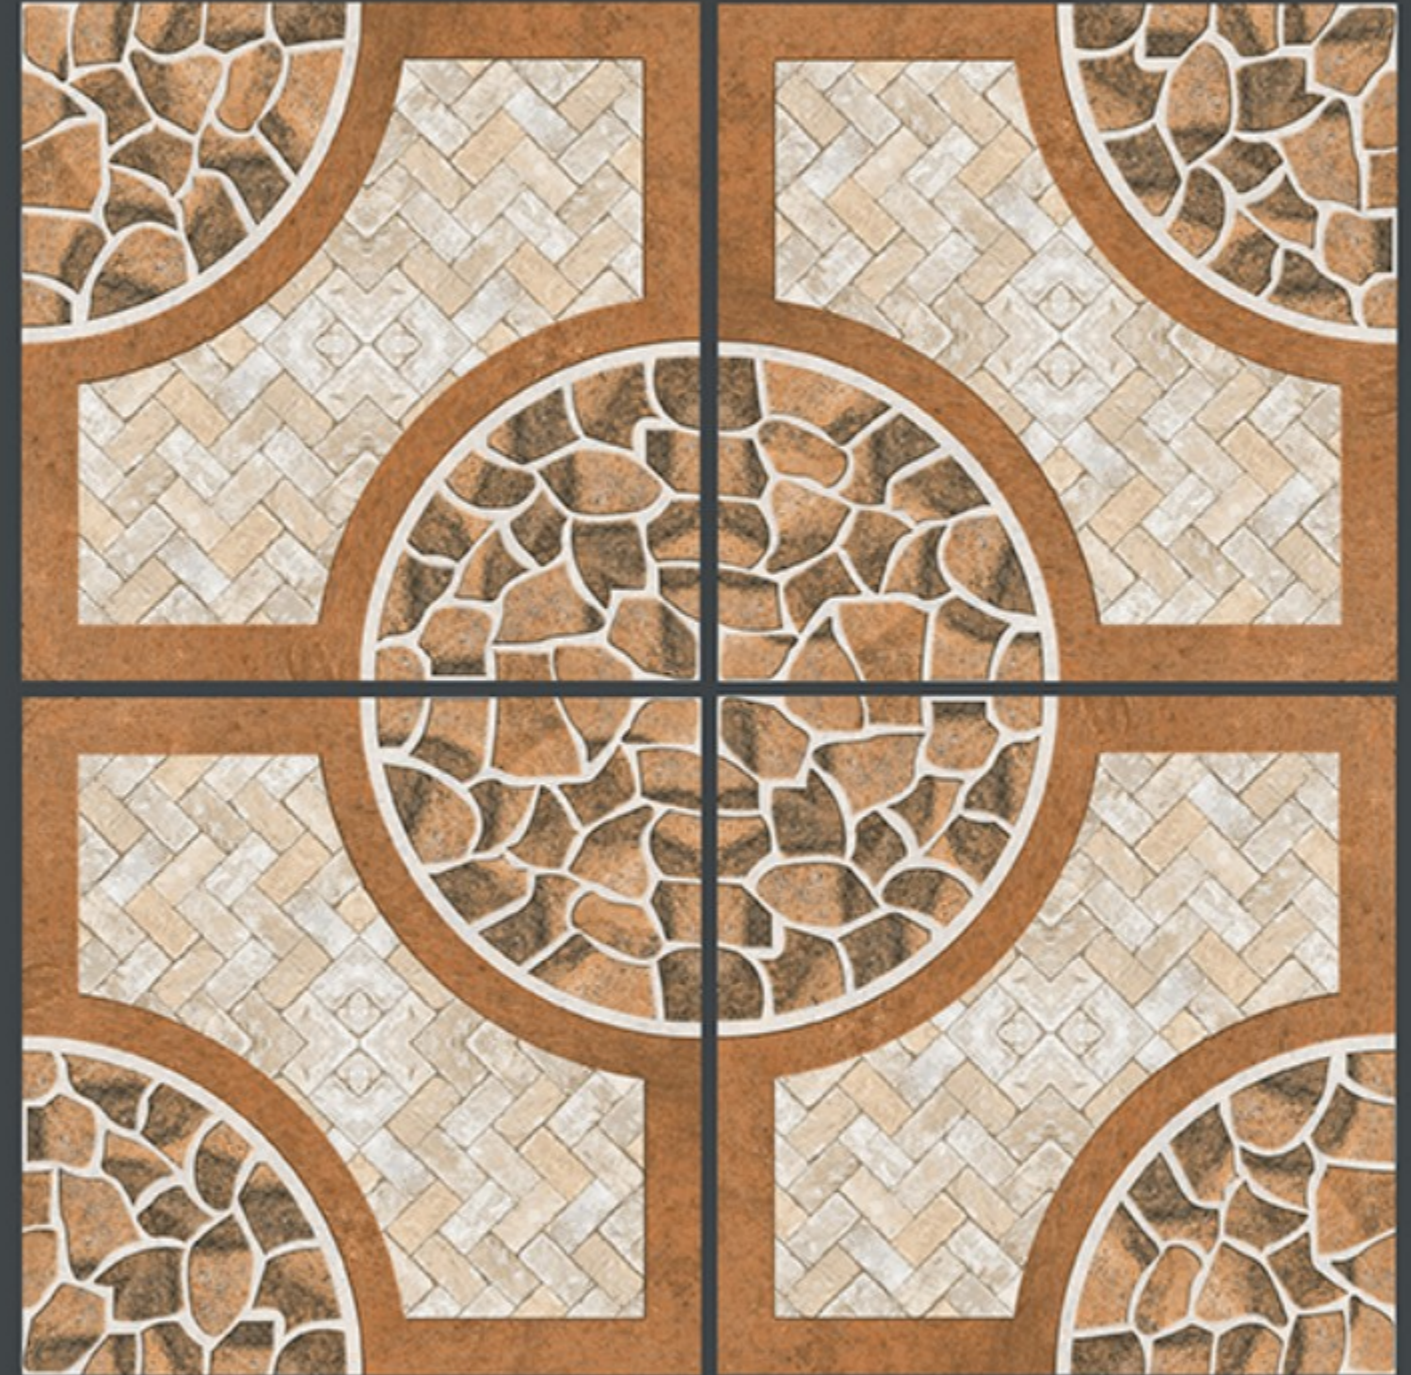

400x
400mm
DIGITAL VITRIFIED
PARKING TILES

5439

Finish :- PUNCH

HEAVY DUTY
PARKING TILES

FROST
RESISTANCE

ZERO
MAINTENANCE

RESIDENTIAL

DURABLE

ECO
FRIENDLY