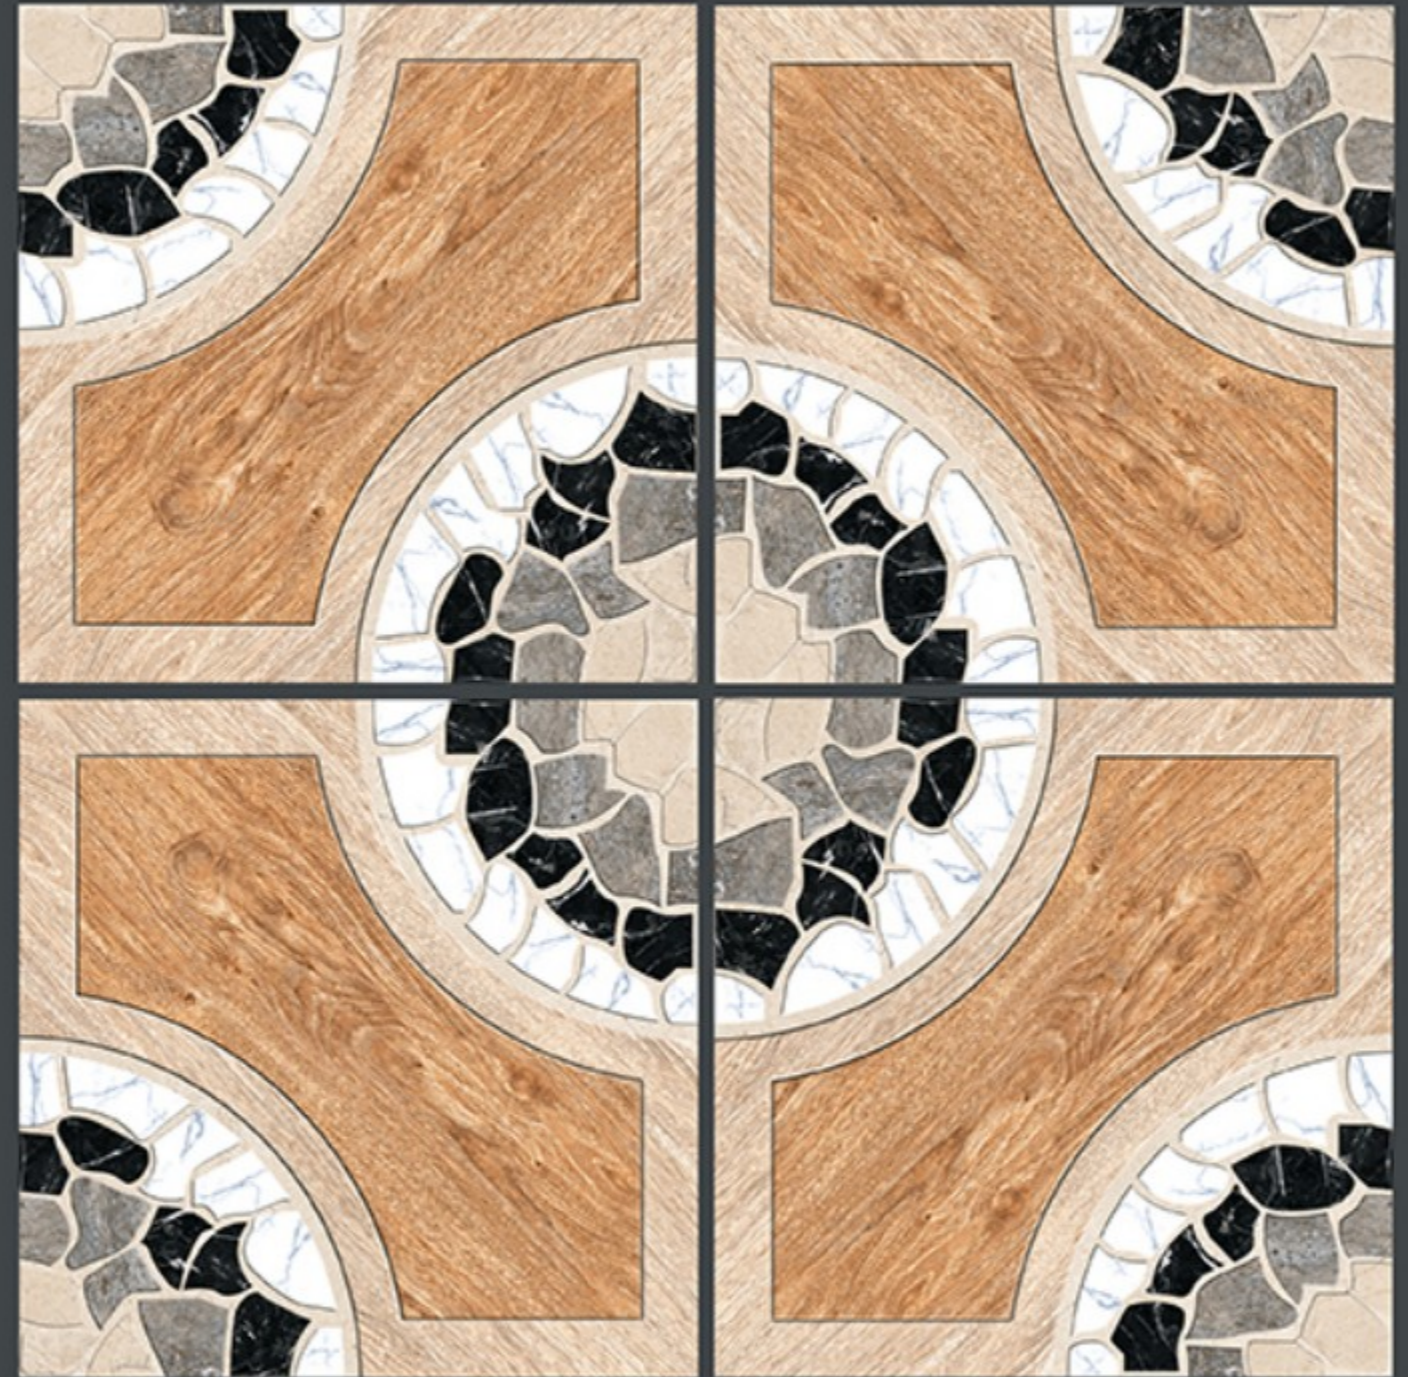

400x
400mm
DIGITAL VITRIFIED
PARKING TILES

5462

Finish :- PUNCH

HEAVY DUTY
PARKING TILES

FROST
RESISTANCE

ZERO
MAINTENANCE

RESIDENTIAL

DURABLE

ECO
FRIENDLY