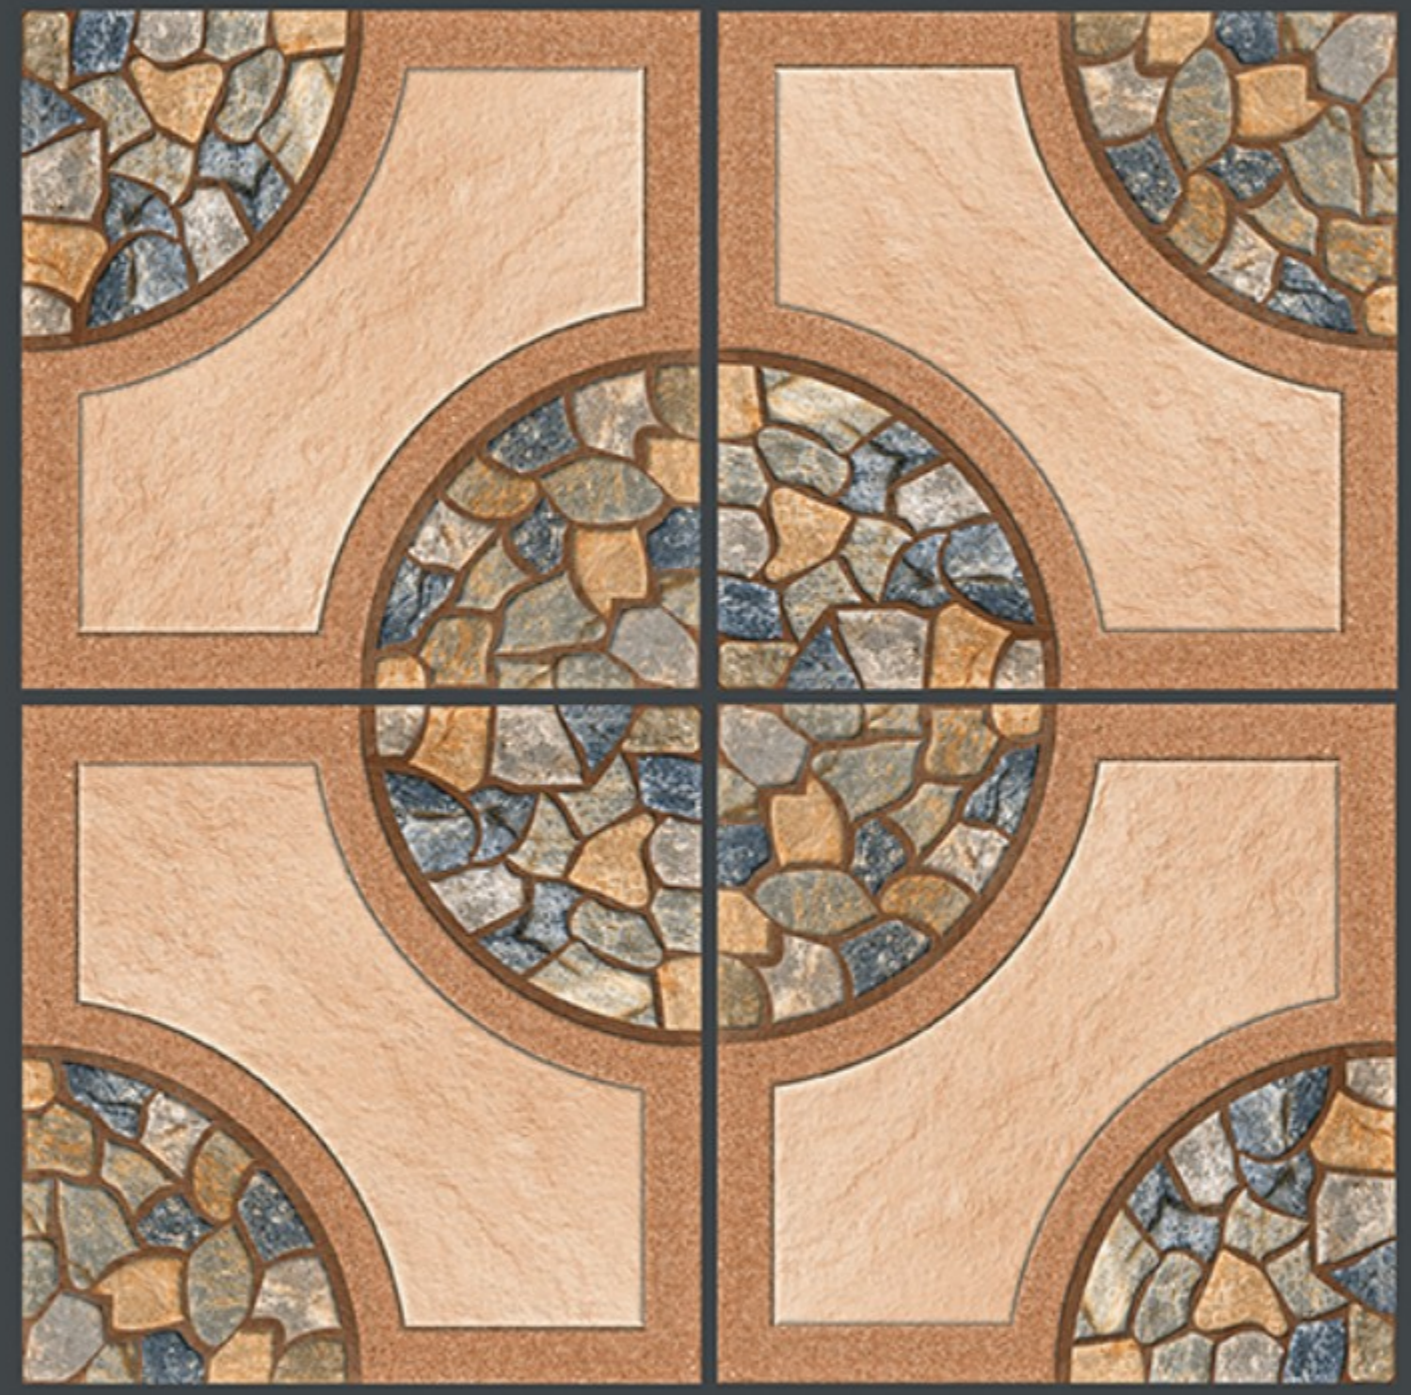

5464

Finish :- PUNCH

HEAVY DUTY
PARKING TILES

400x
400mm
DIGITAL VITRIFIED
PARKING TILES

5465

Finish :- PUNCH

HEAVY DUTY
PARKING TILES

-  FROST RESISTANCE
-  ZERO MAINTENANCE
-  RESIDENTIAL
-  DURABLE
-  ECO FRIENDLY