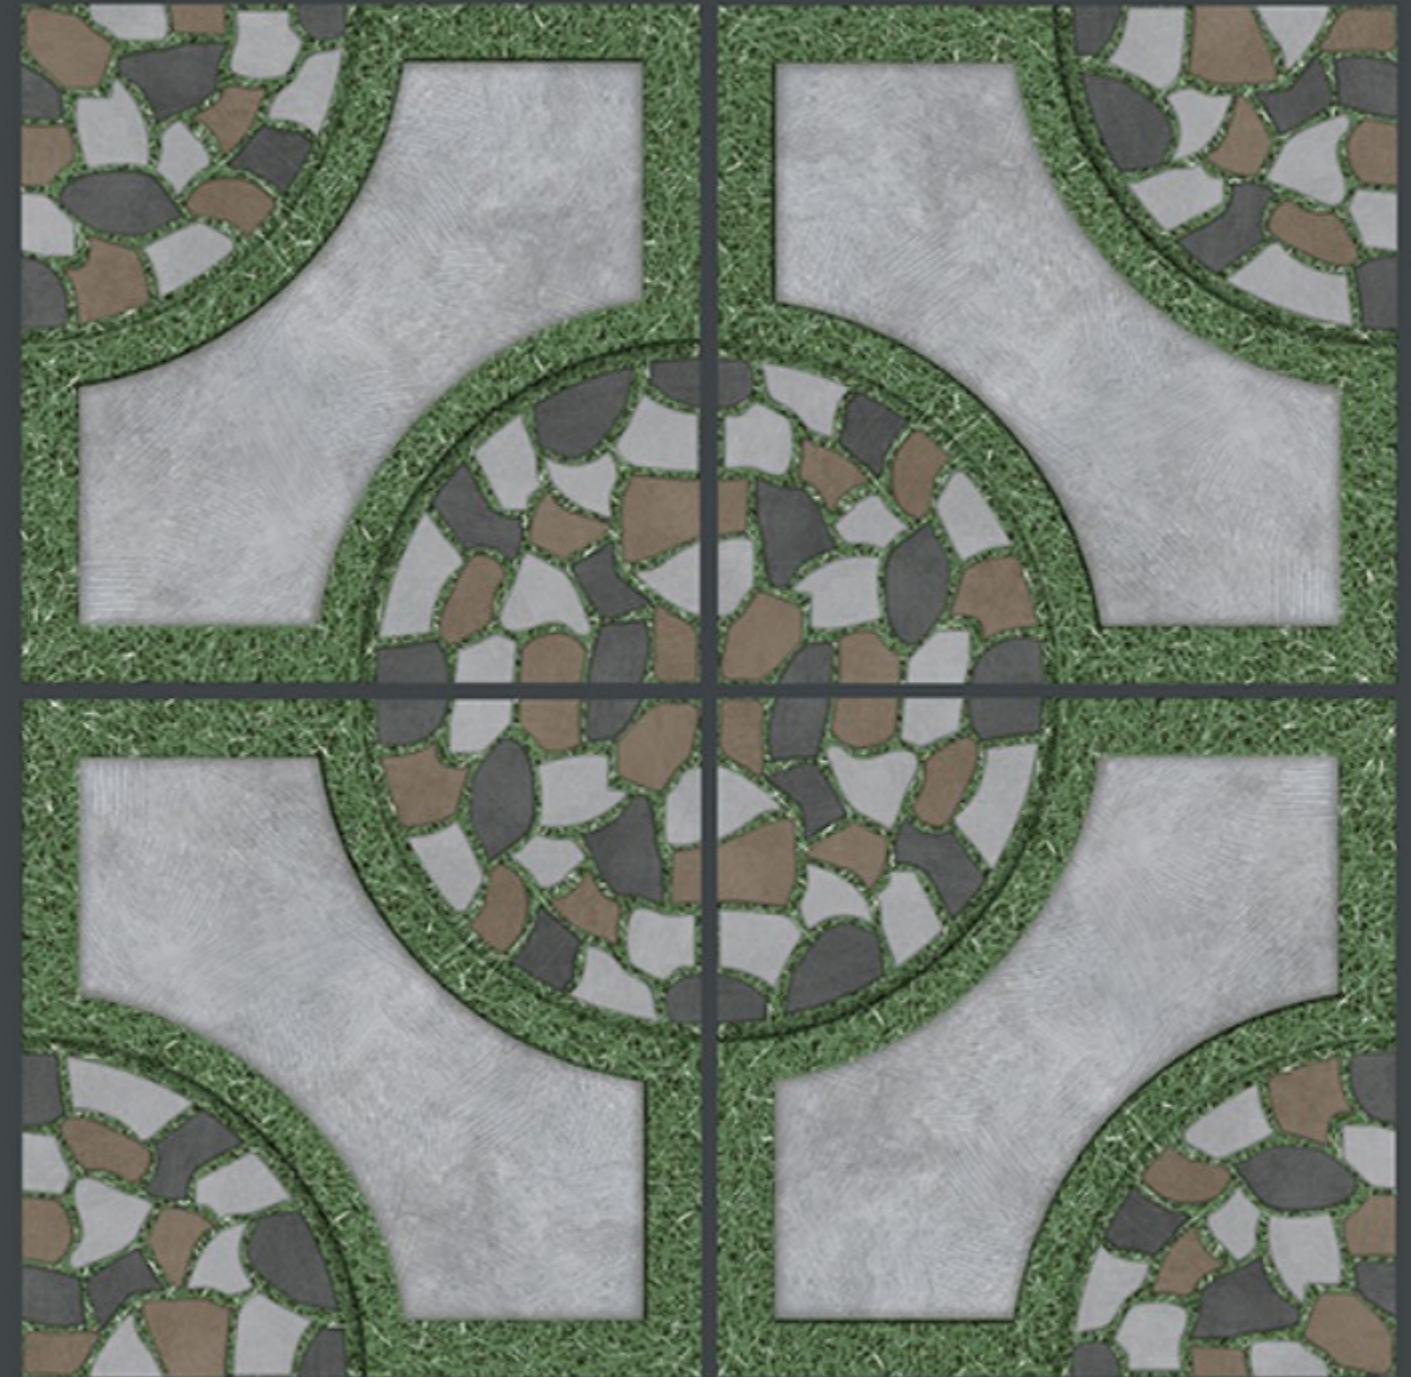

400x
400mm
DIGITAL VITRIFIED
PARKING TILES

5469

Finish :- PUNCH

HEAVY DUTY
PARKING TILES

FROST
RESISTANCE

ZERO
MAINTENANCE

RESIDENTIAL

DURABLE

ECO
FRIENDLY