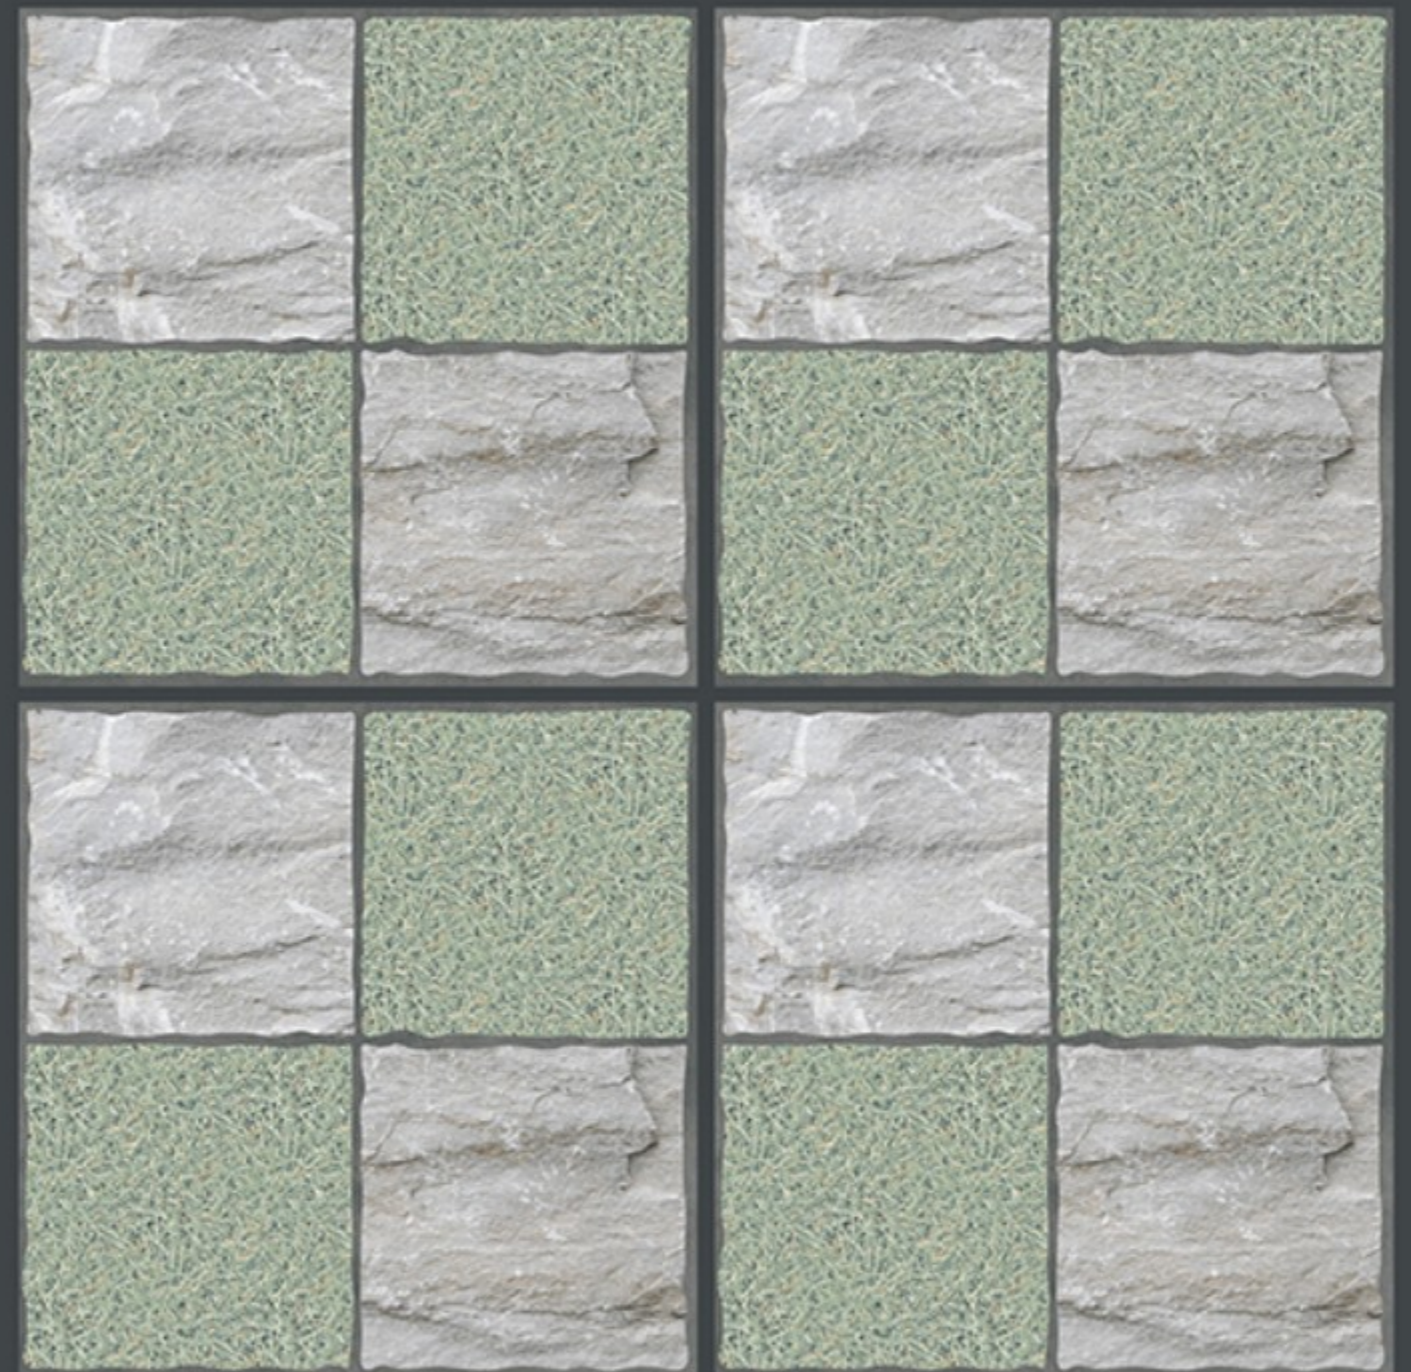

400x
400mm
DIGITAL VITRIFIED
PARKING TILES

5310

Finish :- PUNCH

HEAVY DUTY
PARKING TILES

- FROST RESISTANCE
- ZERO MAINTENANCE
- RESIDENTIAL
- DURABLE
- ECO FRIENDLY