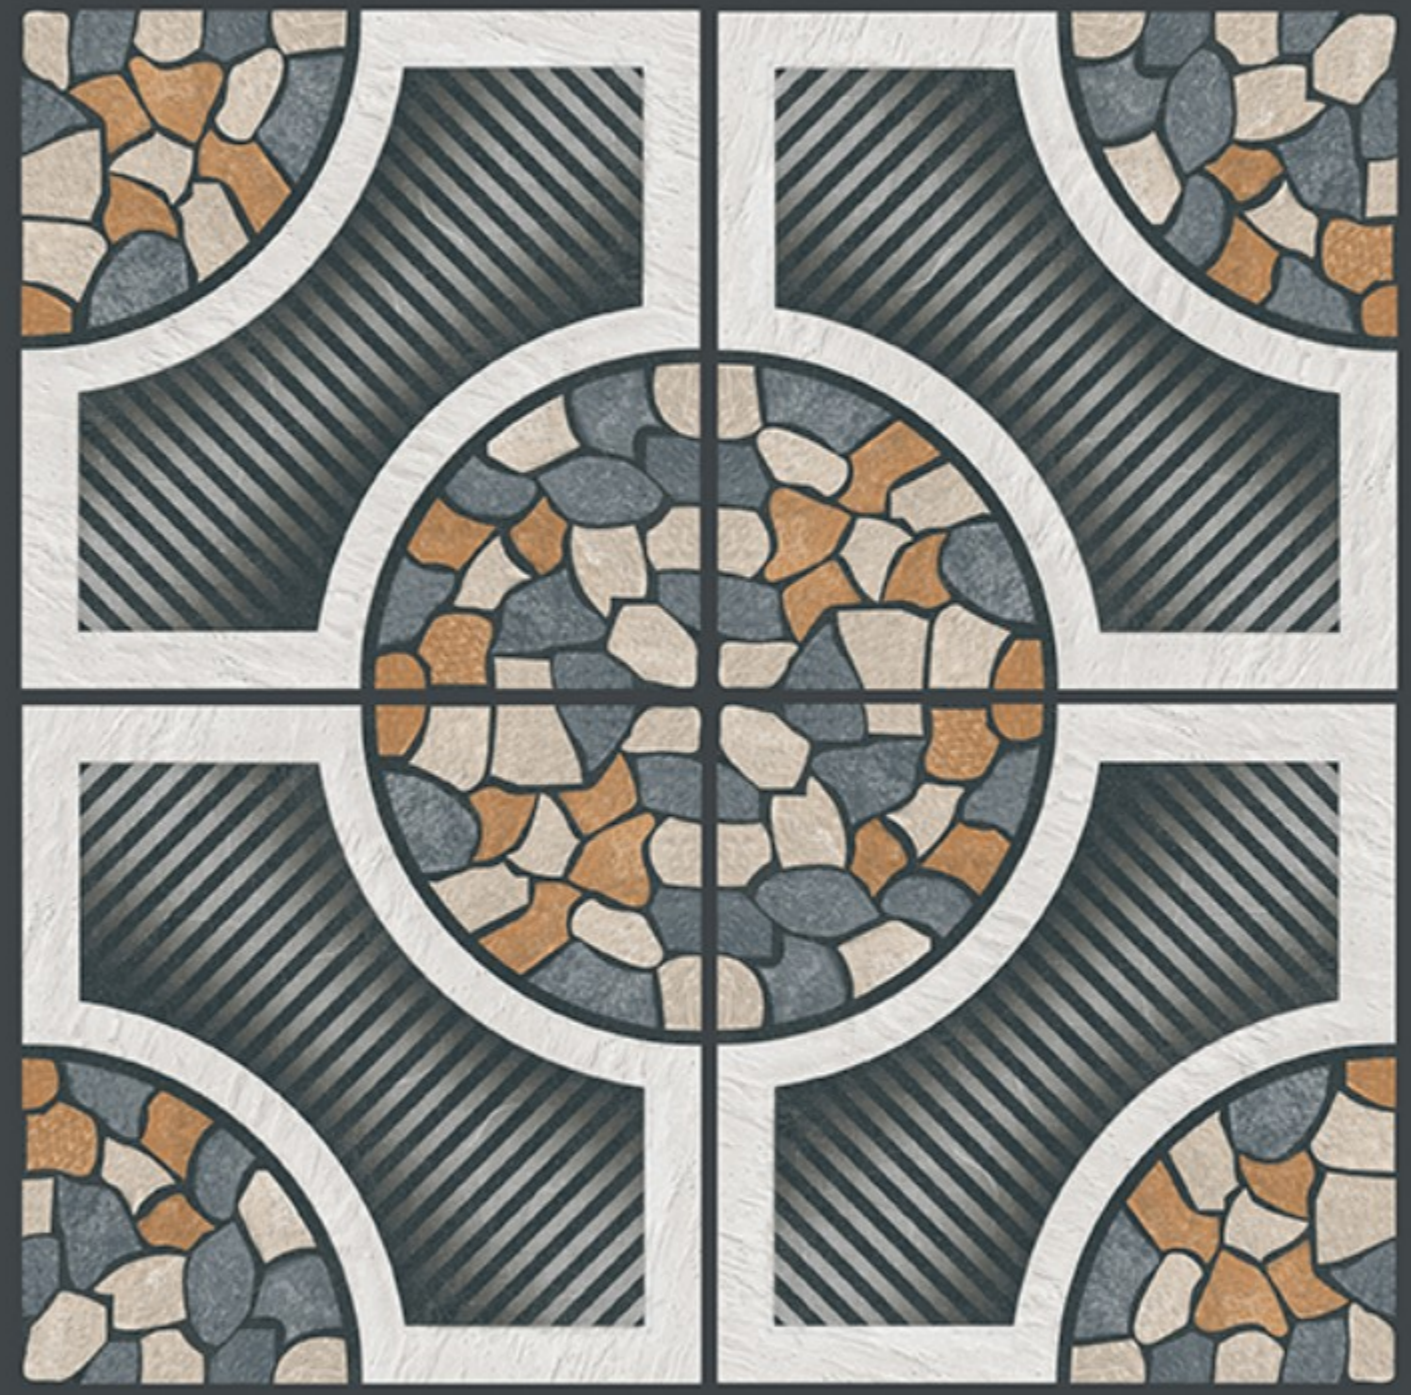

ZERO
MAINTENANCE

RESIDENTIAL

DURABLE

ECO
FRIENDLY

400x
400mm
DIGITAL VITRIFIED
PARKING TILES

5433

Finish :- PUNCH

HEAVY DUTY
PARKING TILES