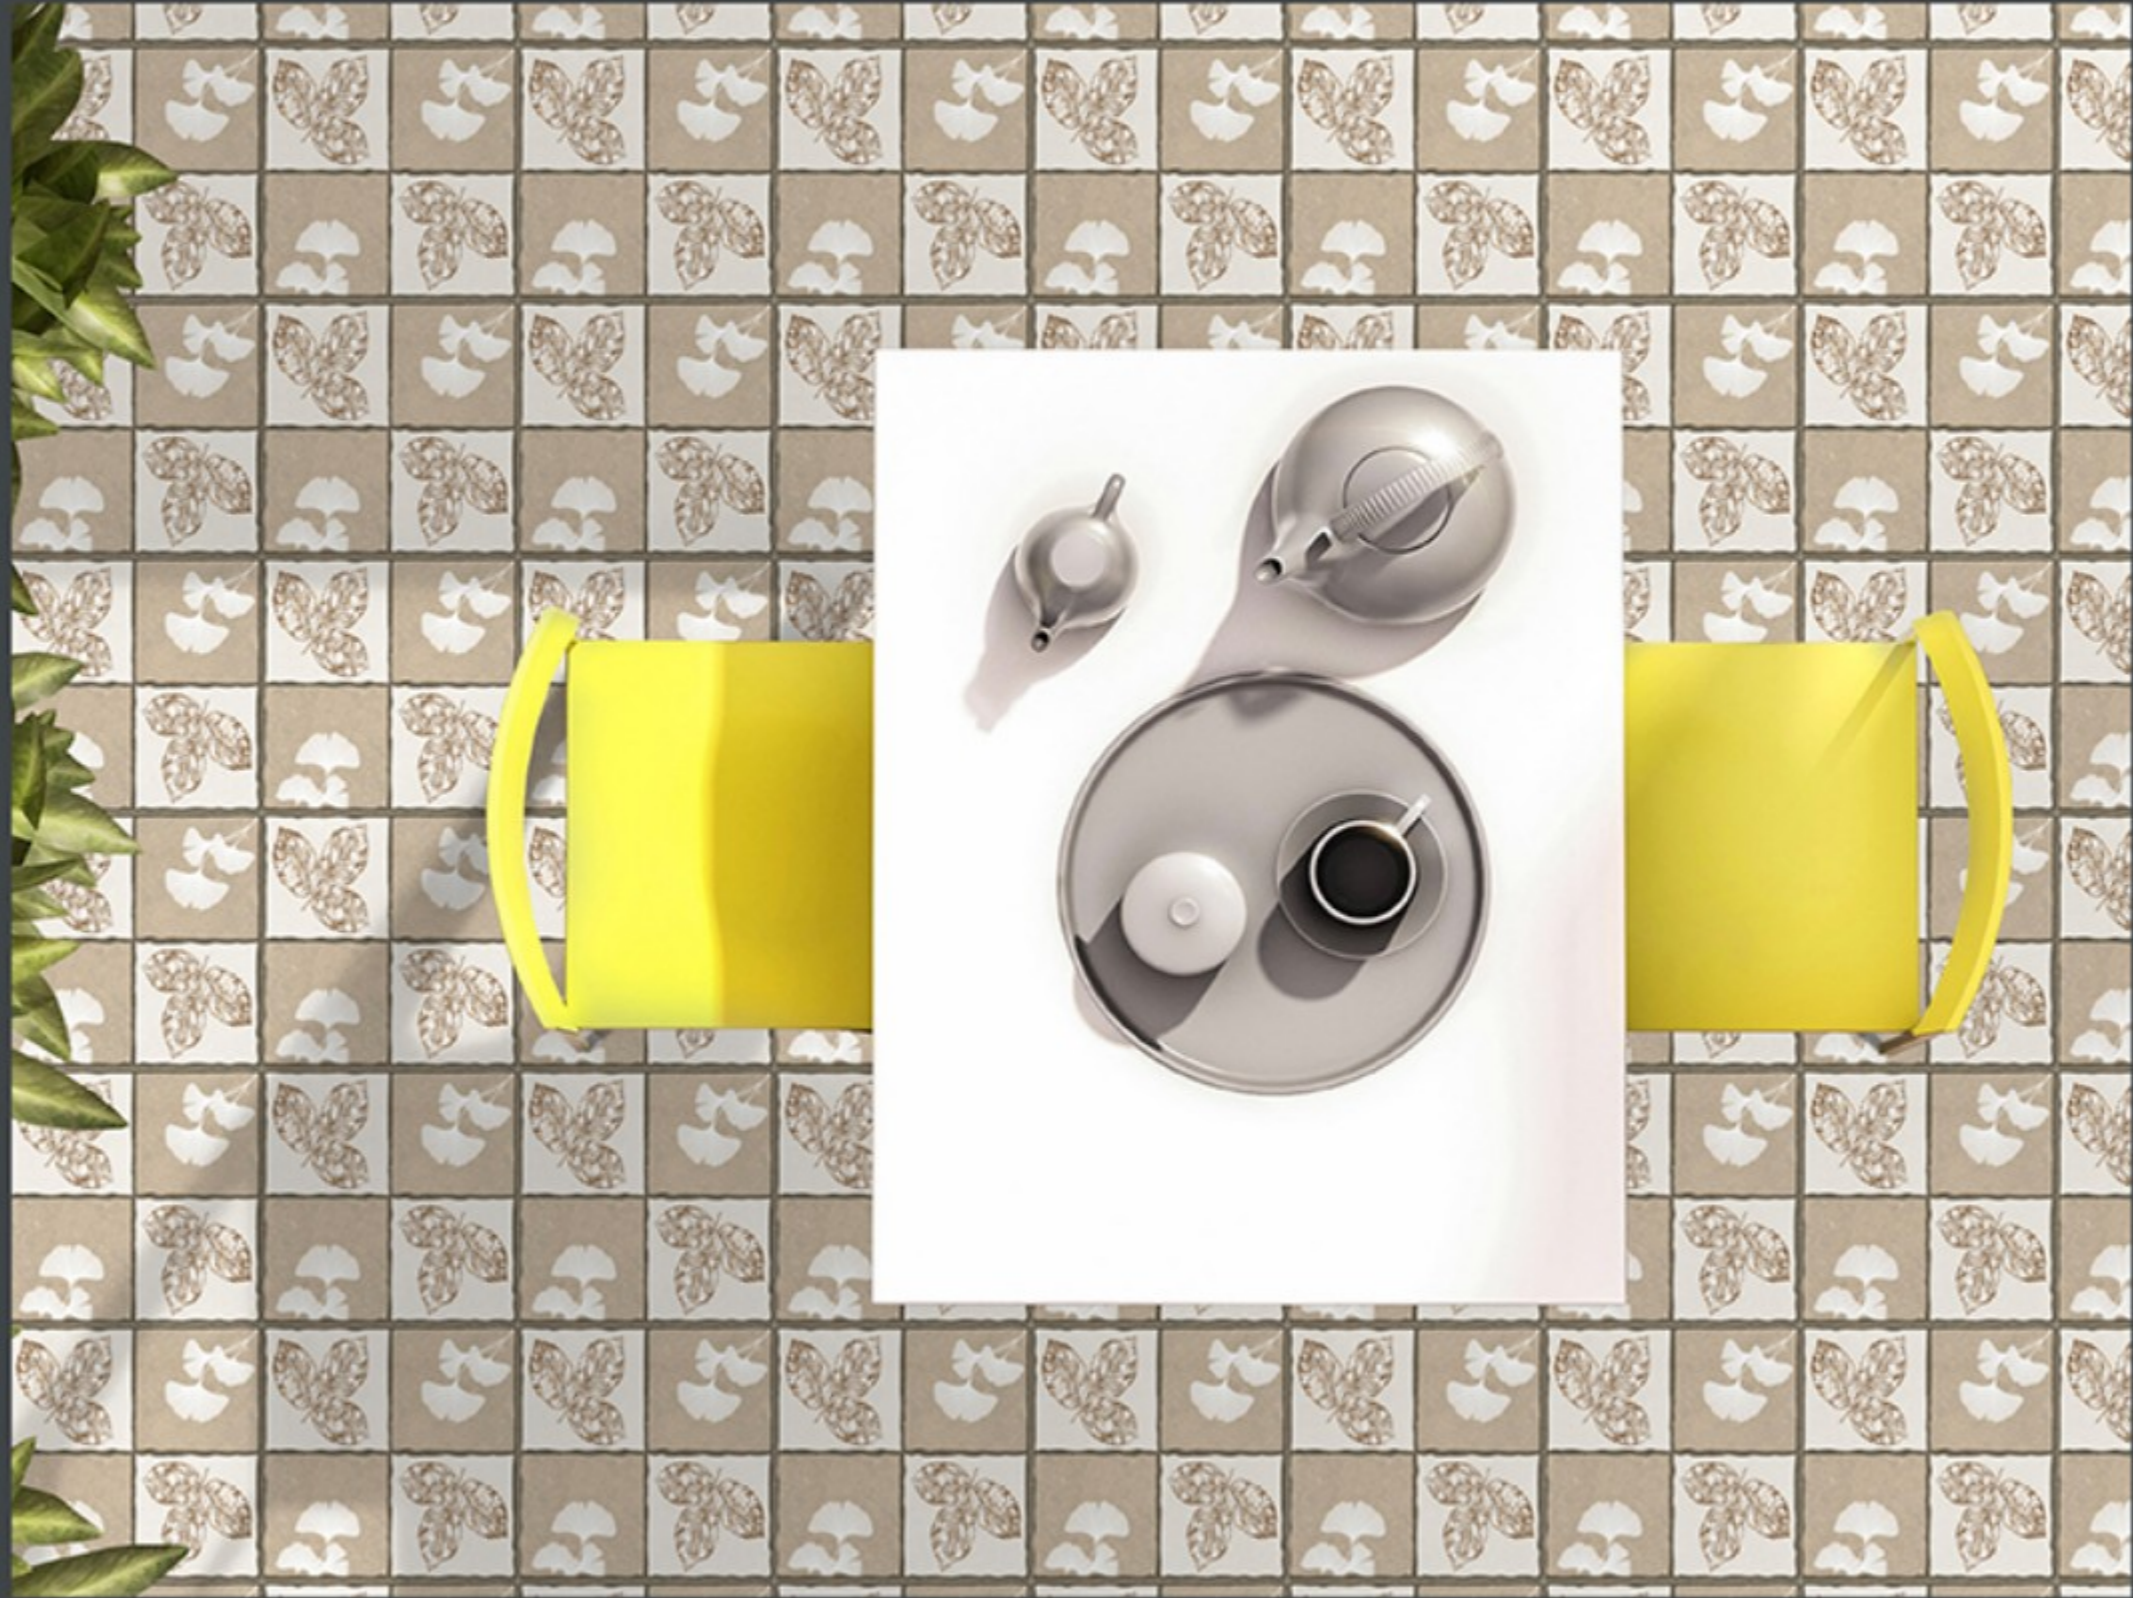

HEAVY DUTY
PARKING TILES

FROST
RESISTANCE

ZERO
MAINTENANCE

RESIDENTIAL

DURABLE

ECO
FRIENDLY