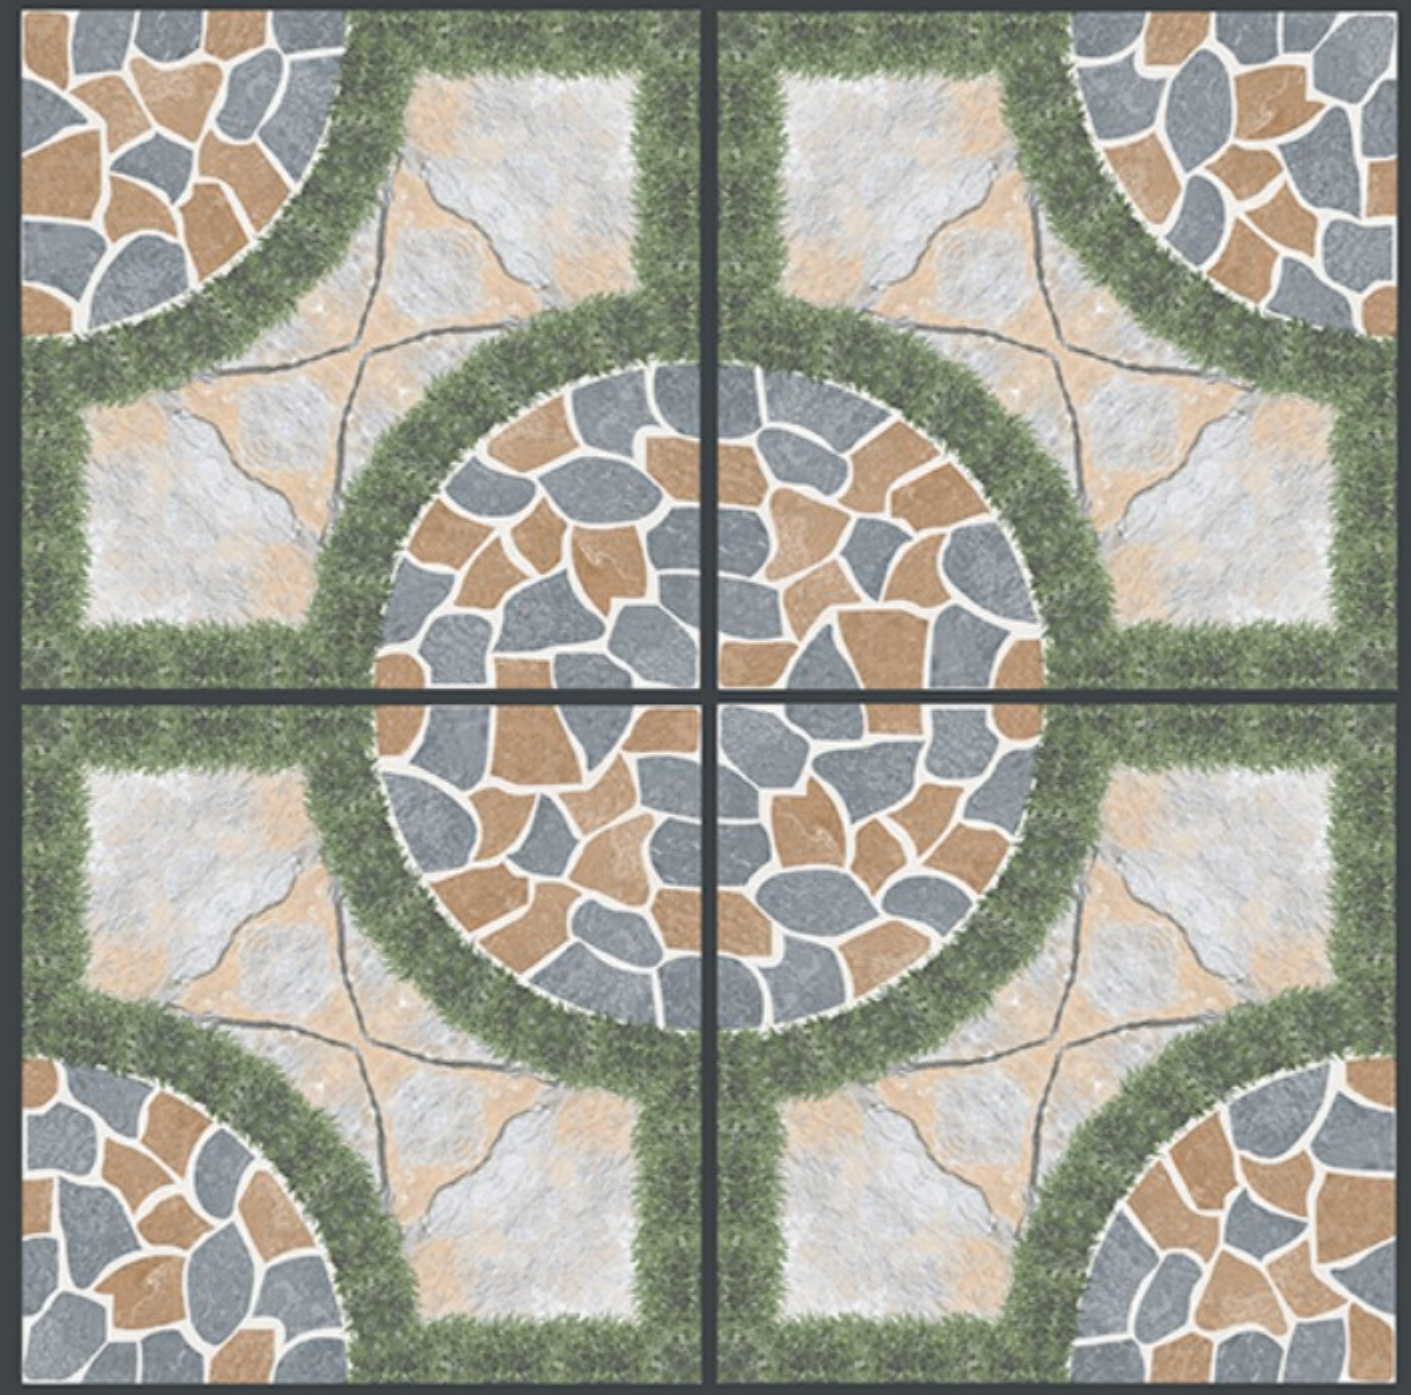

400x
400mm
DIGITAL VITRIFIED
PARKING TILES

5434

Finish :- PUNCH

HEAVY DUTY
PARKING TILES

- FROST RESISTANCE
- ZERO MAINTENANCE
- RESIDENTIAL
- DURABLE
- ECO FRIENDLY