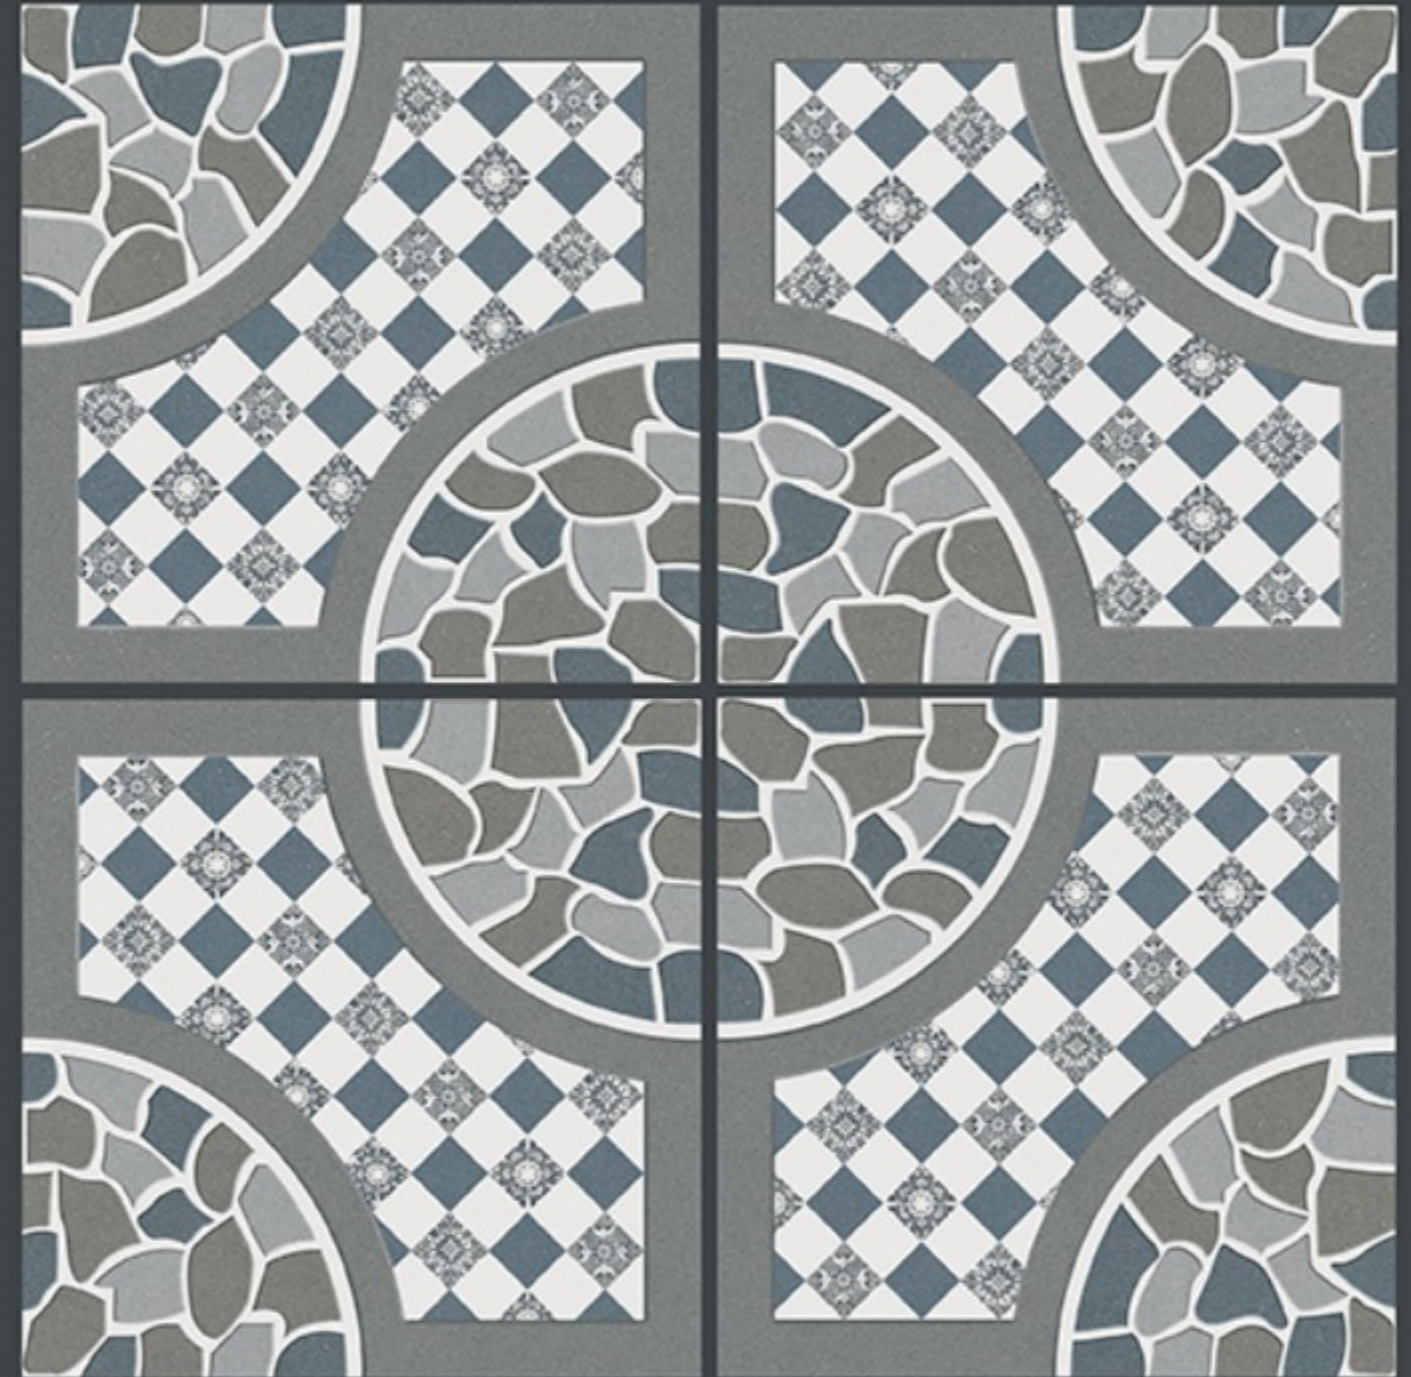

Finish :- PUNCH

HEAVY DUTY
PARKING TILES