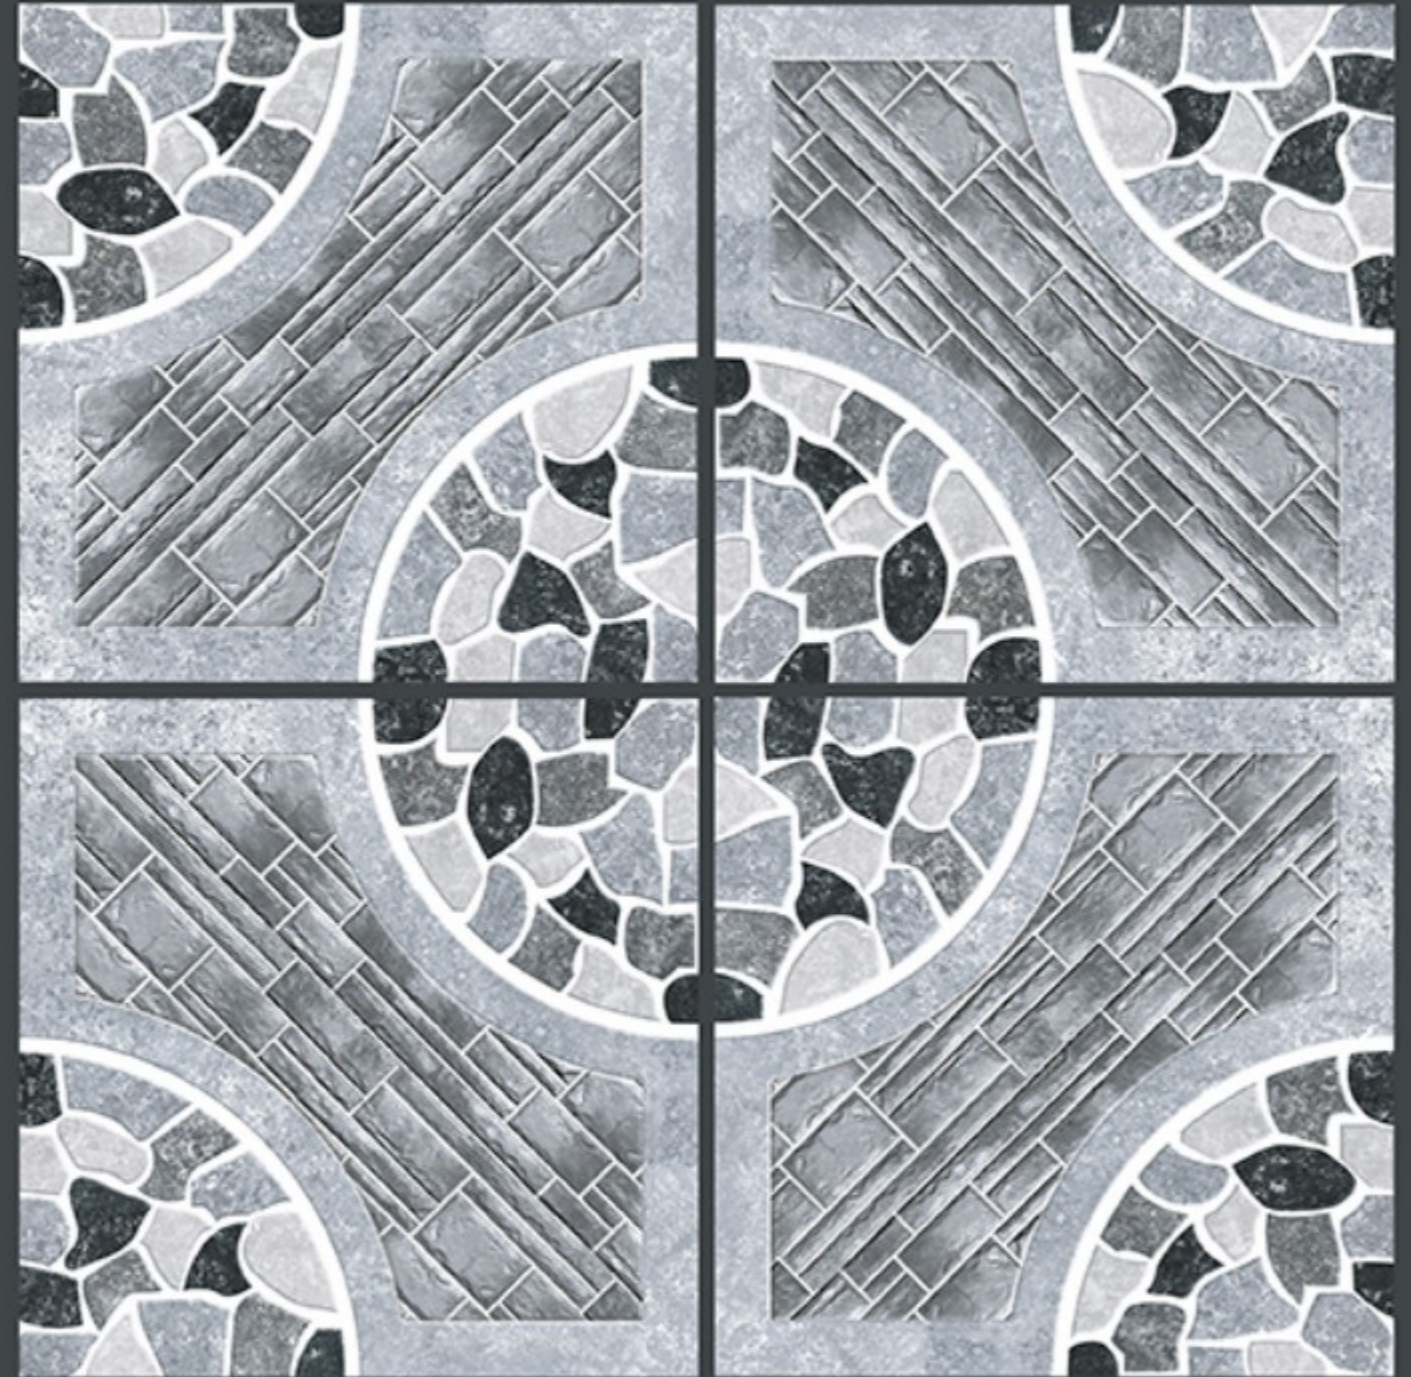

400x
400mm
DIGITAL VITRIFIED
PARKING TILES

5372

Finish :- PUNCH

HEAVY DUTY
PARKING TILES

-  FROST RESISTANCE
-  ZERO MAINTENANCE
-  RESIDENTIAL
-  DURABLE
-  ECO FRIENDLY

PUNCH

400X
400MM

400x
400mm
DIGITAL VITRIFIED
PARKING TILES