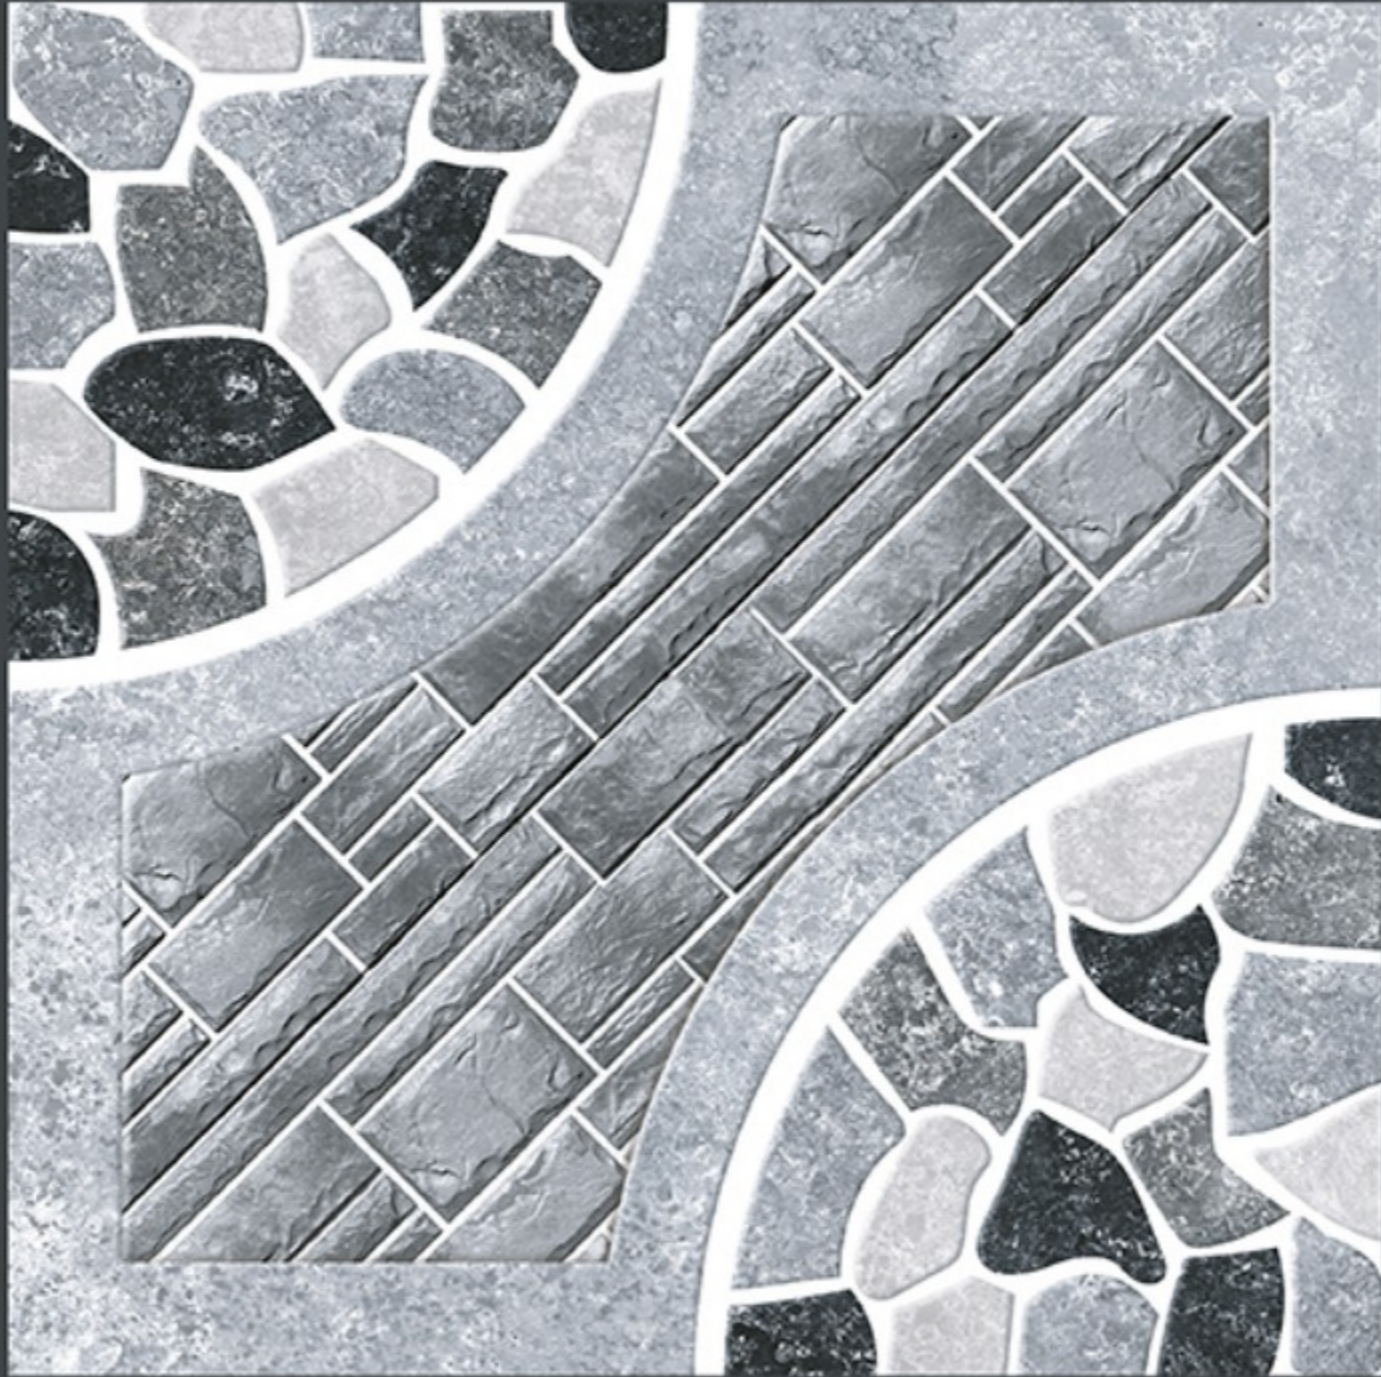

400x
400mm
DIGITAL VITRIFIED
PARKING TILES

5372

Finish :- PUNCH

HEAVY DUTY
PARKING TILES

-  FROST RESISTANCE
-  ZERO MAINTENANCE
-  RESIDENTIAL
-  DURABLE
-  ECO FRIENDLY

PUNCH

400X
400MM

400x
400mm
DIGITAL VITRIFIED
PARKING TILES