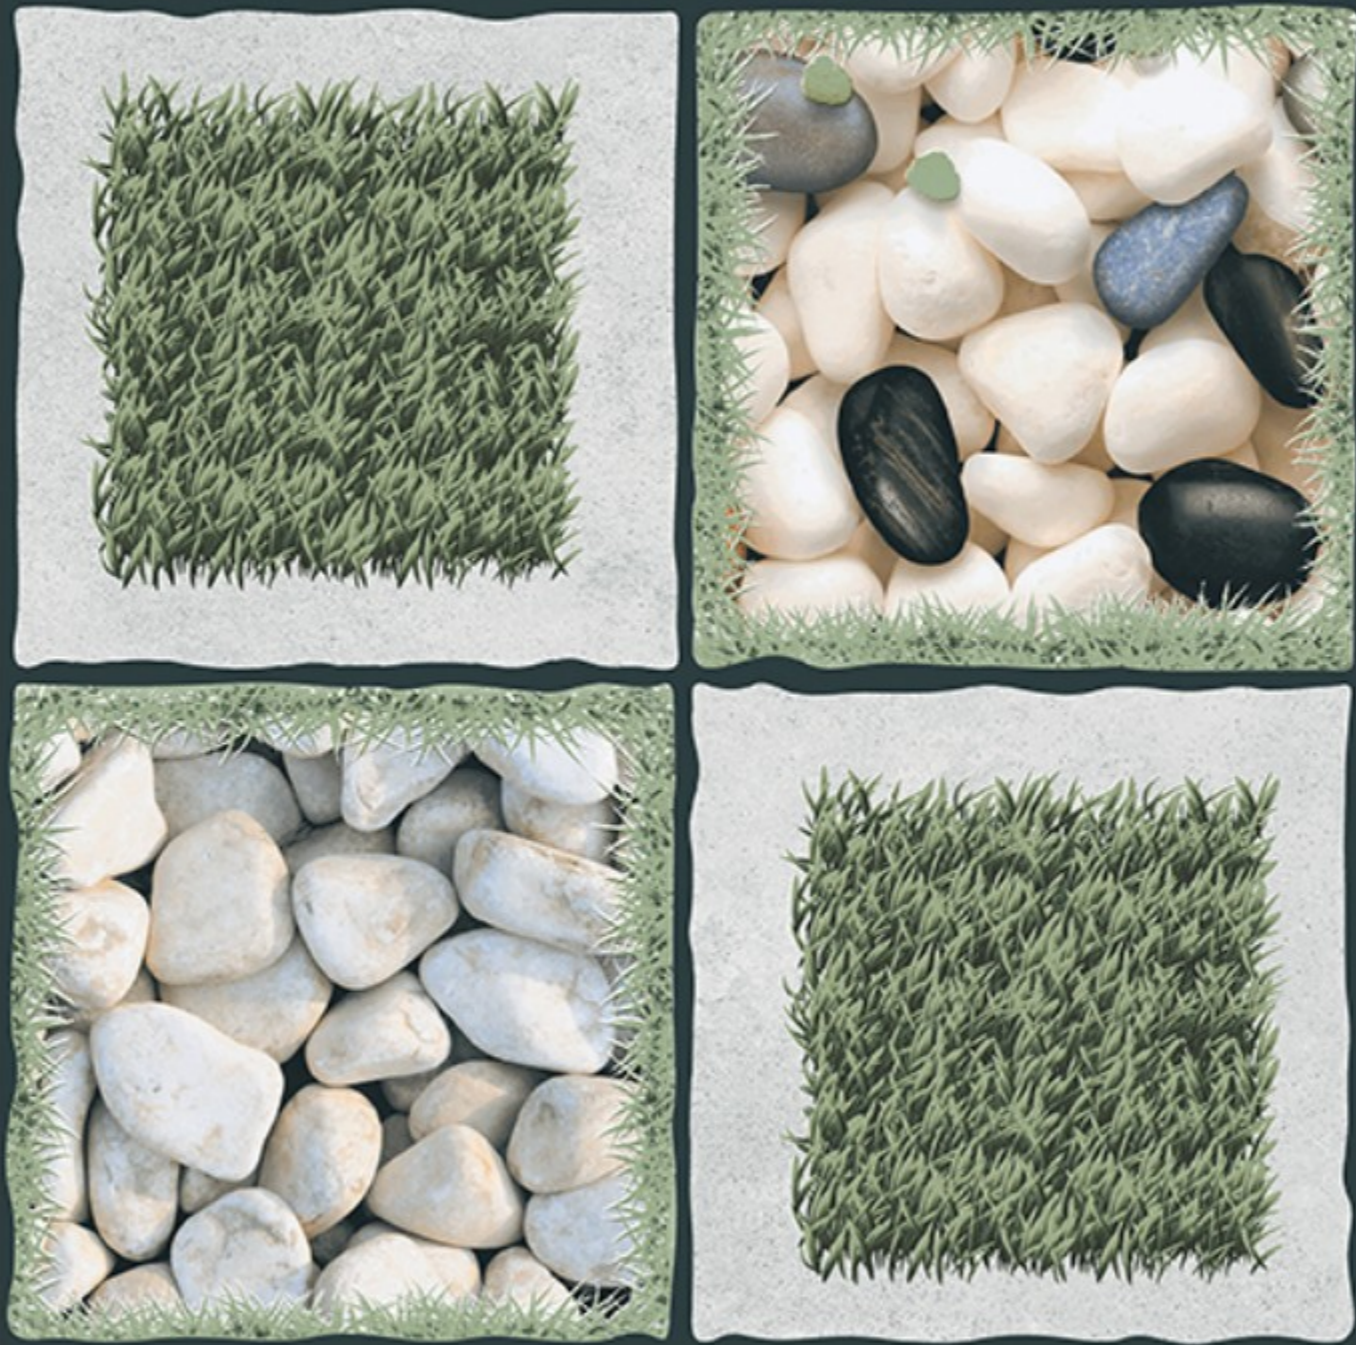

ZERO
MAINTENANCE

RESIDENTIAL

DURABLE

ECO
FRIENDLY

400x
400mm
DIGITAL VITRIFIED
PARKING TILES

5314

Finish :- PUNCH

HEAVY DUTY
PARKING TILES