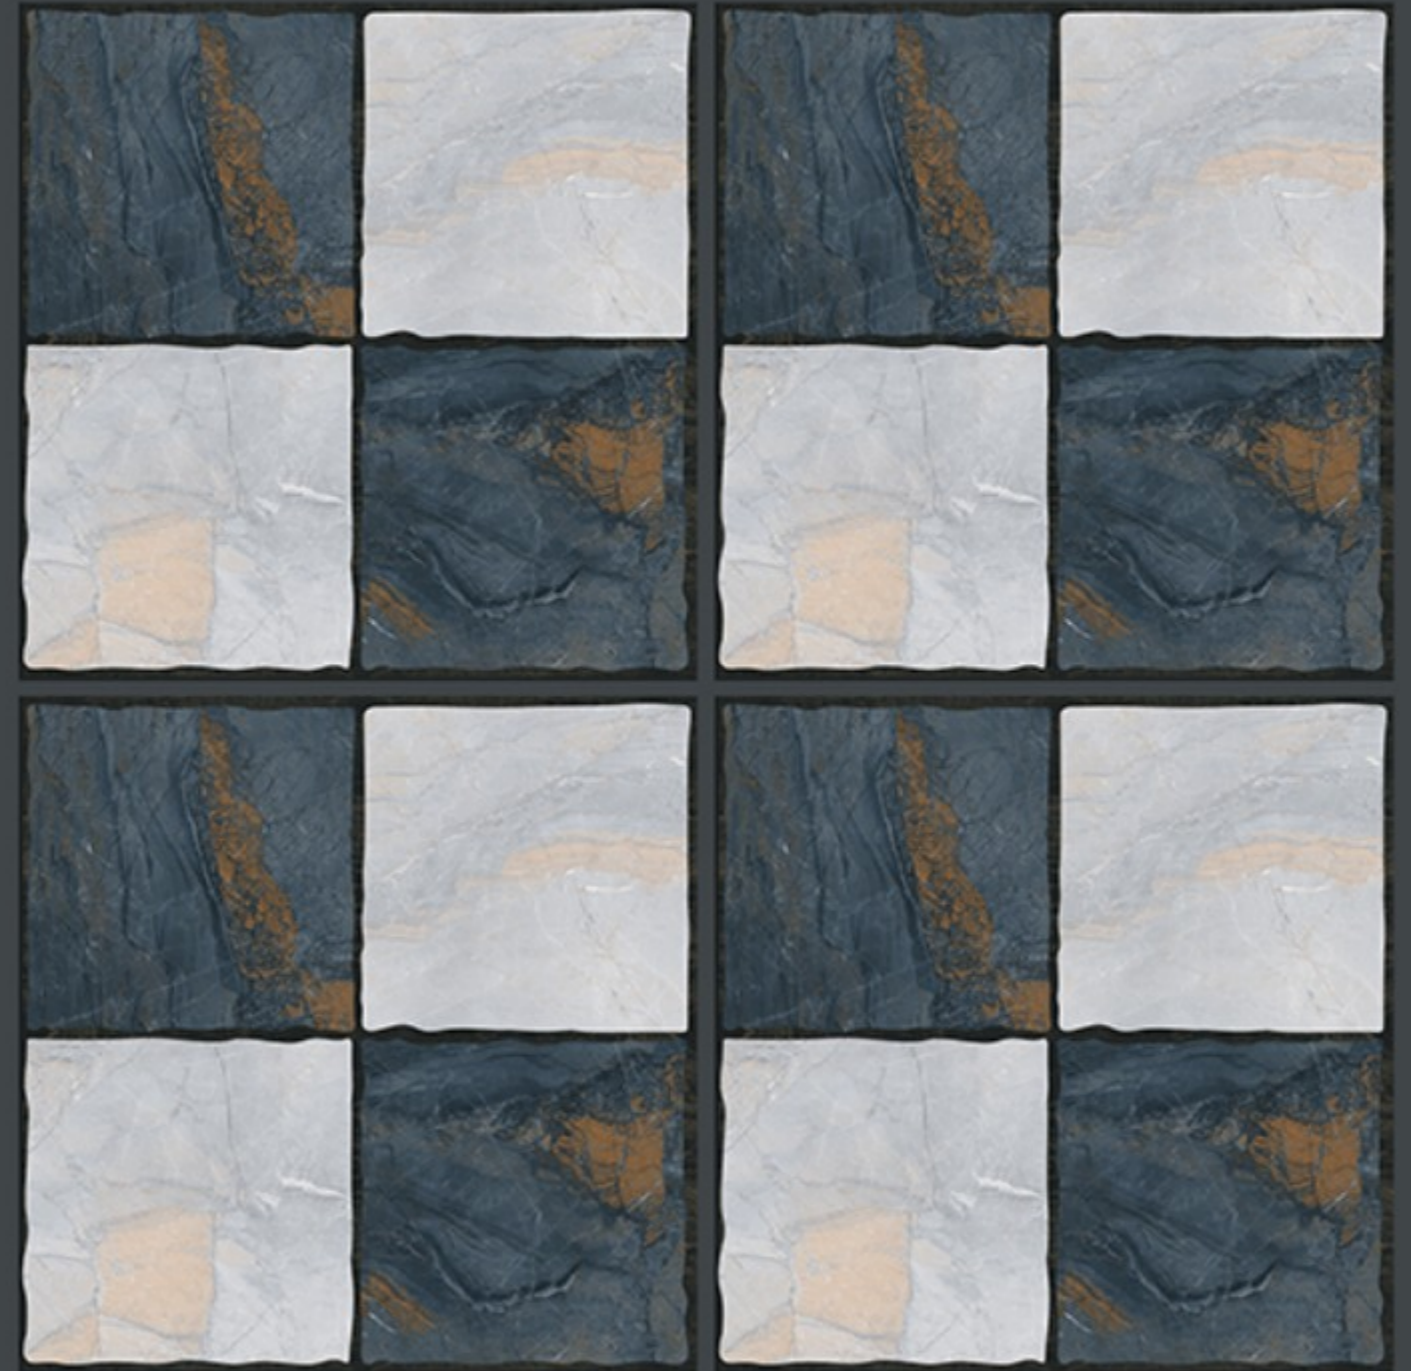

400x
400mm
DIGITAL VITRIFIED
PARKING TILES

5337

Finish :- PUNCH

HEAVY DUTY
PARKING TILES