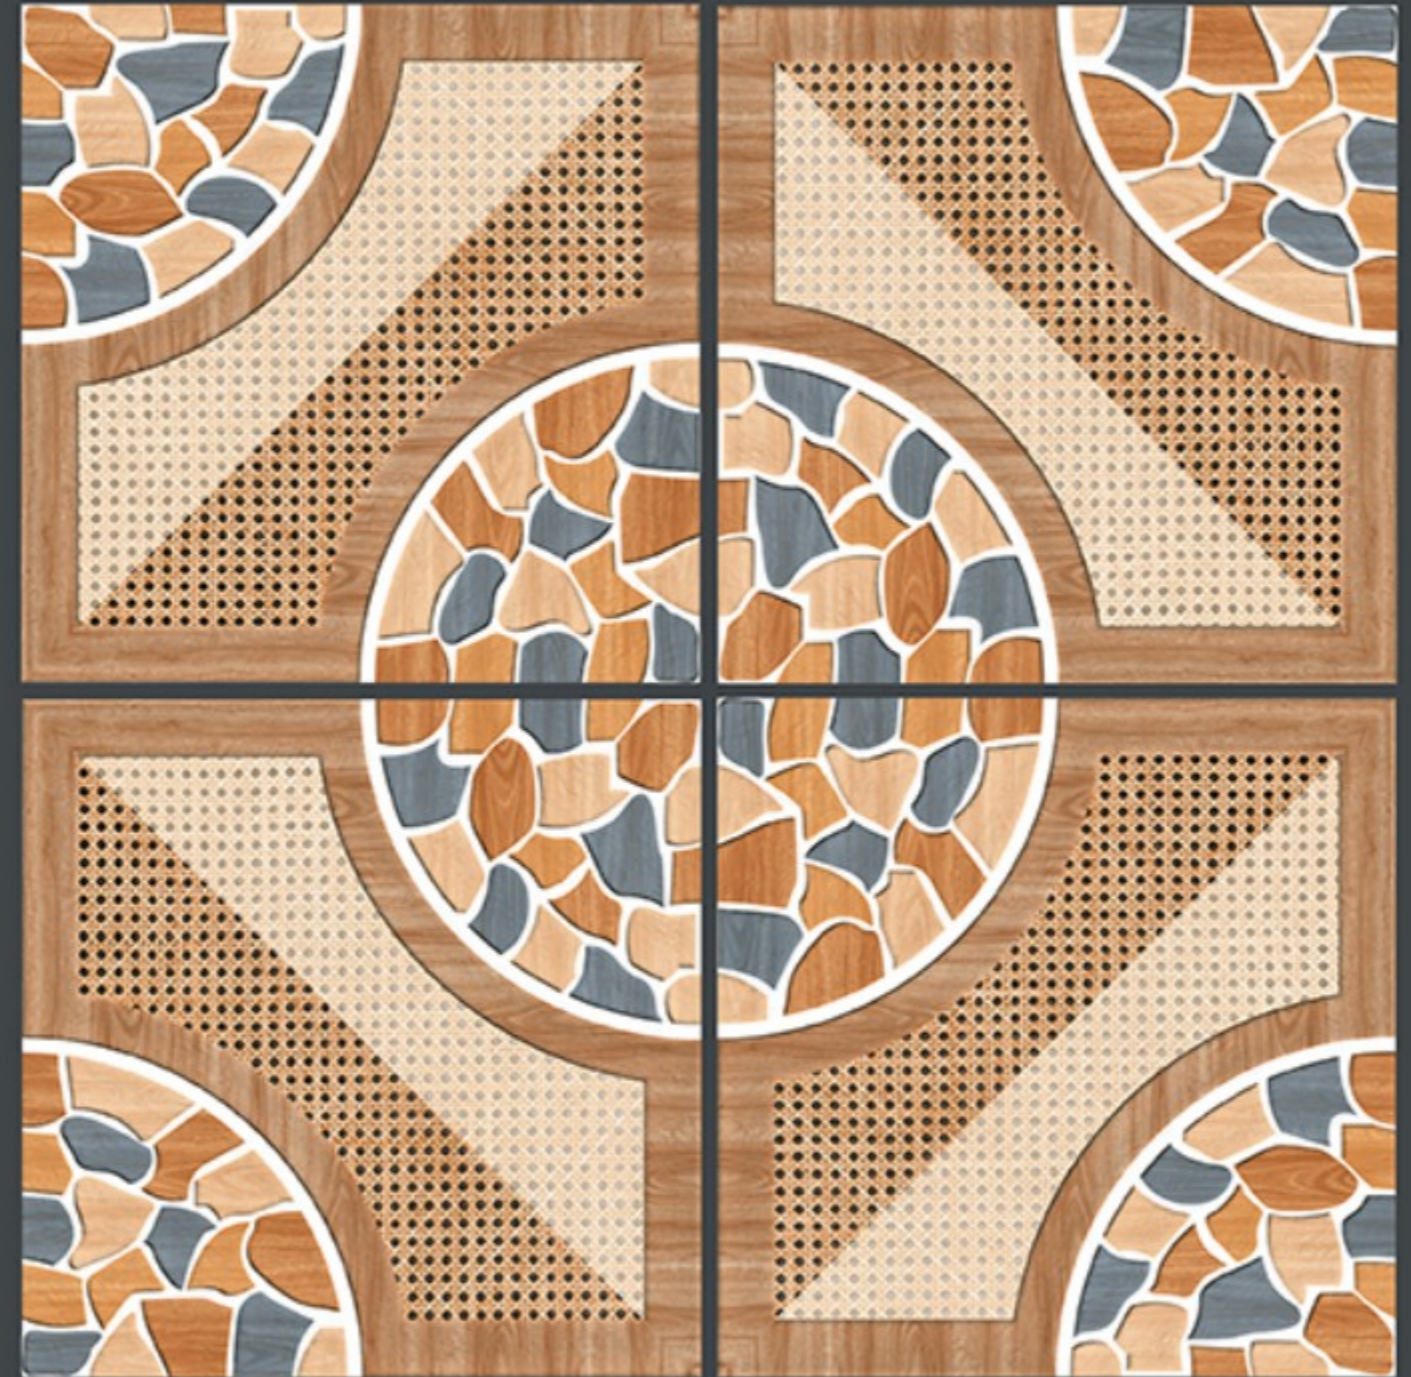

Finish :- PUNCH

HEAVY DUTY
PARKING TILES

FROST
RESISTANCE

ZERO
MAINTENANCE

RESIDENTIAL

DURABLE

ECO
FRIENDLY