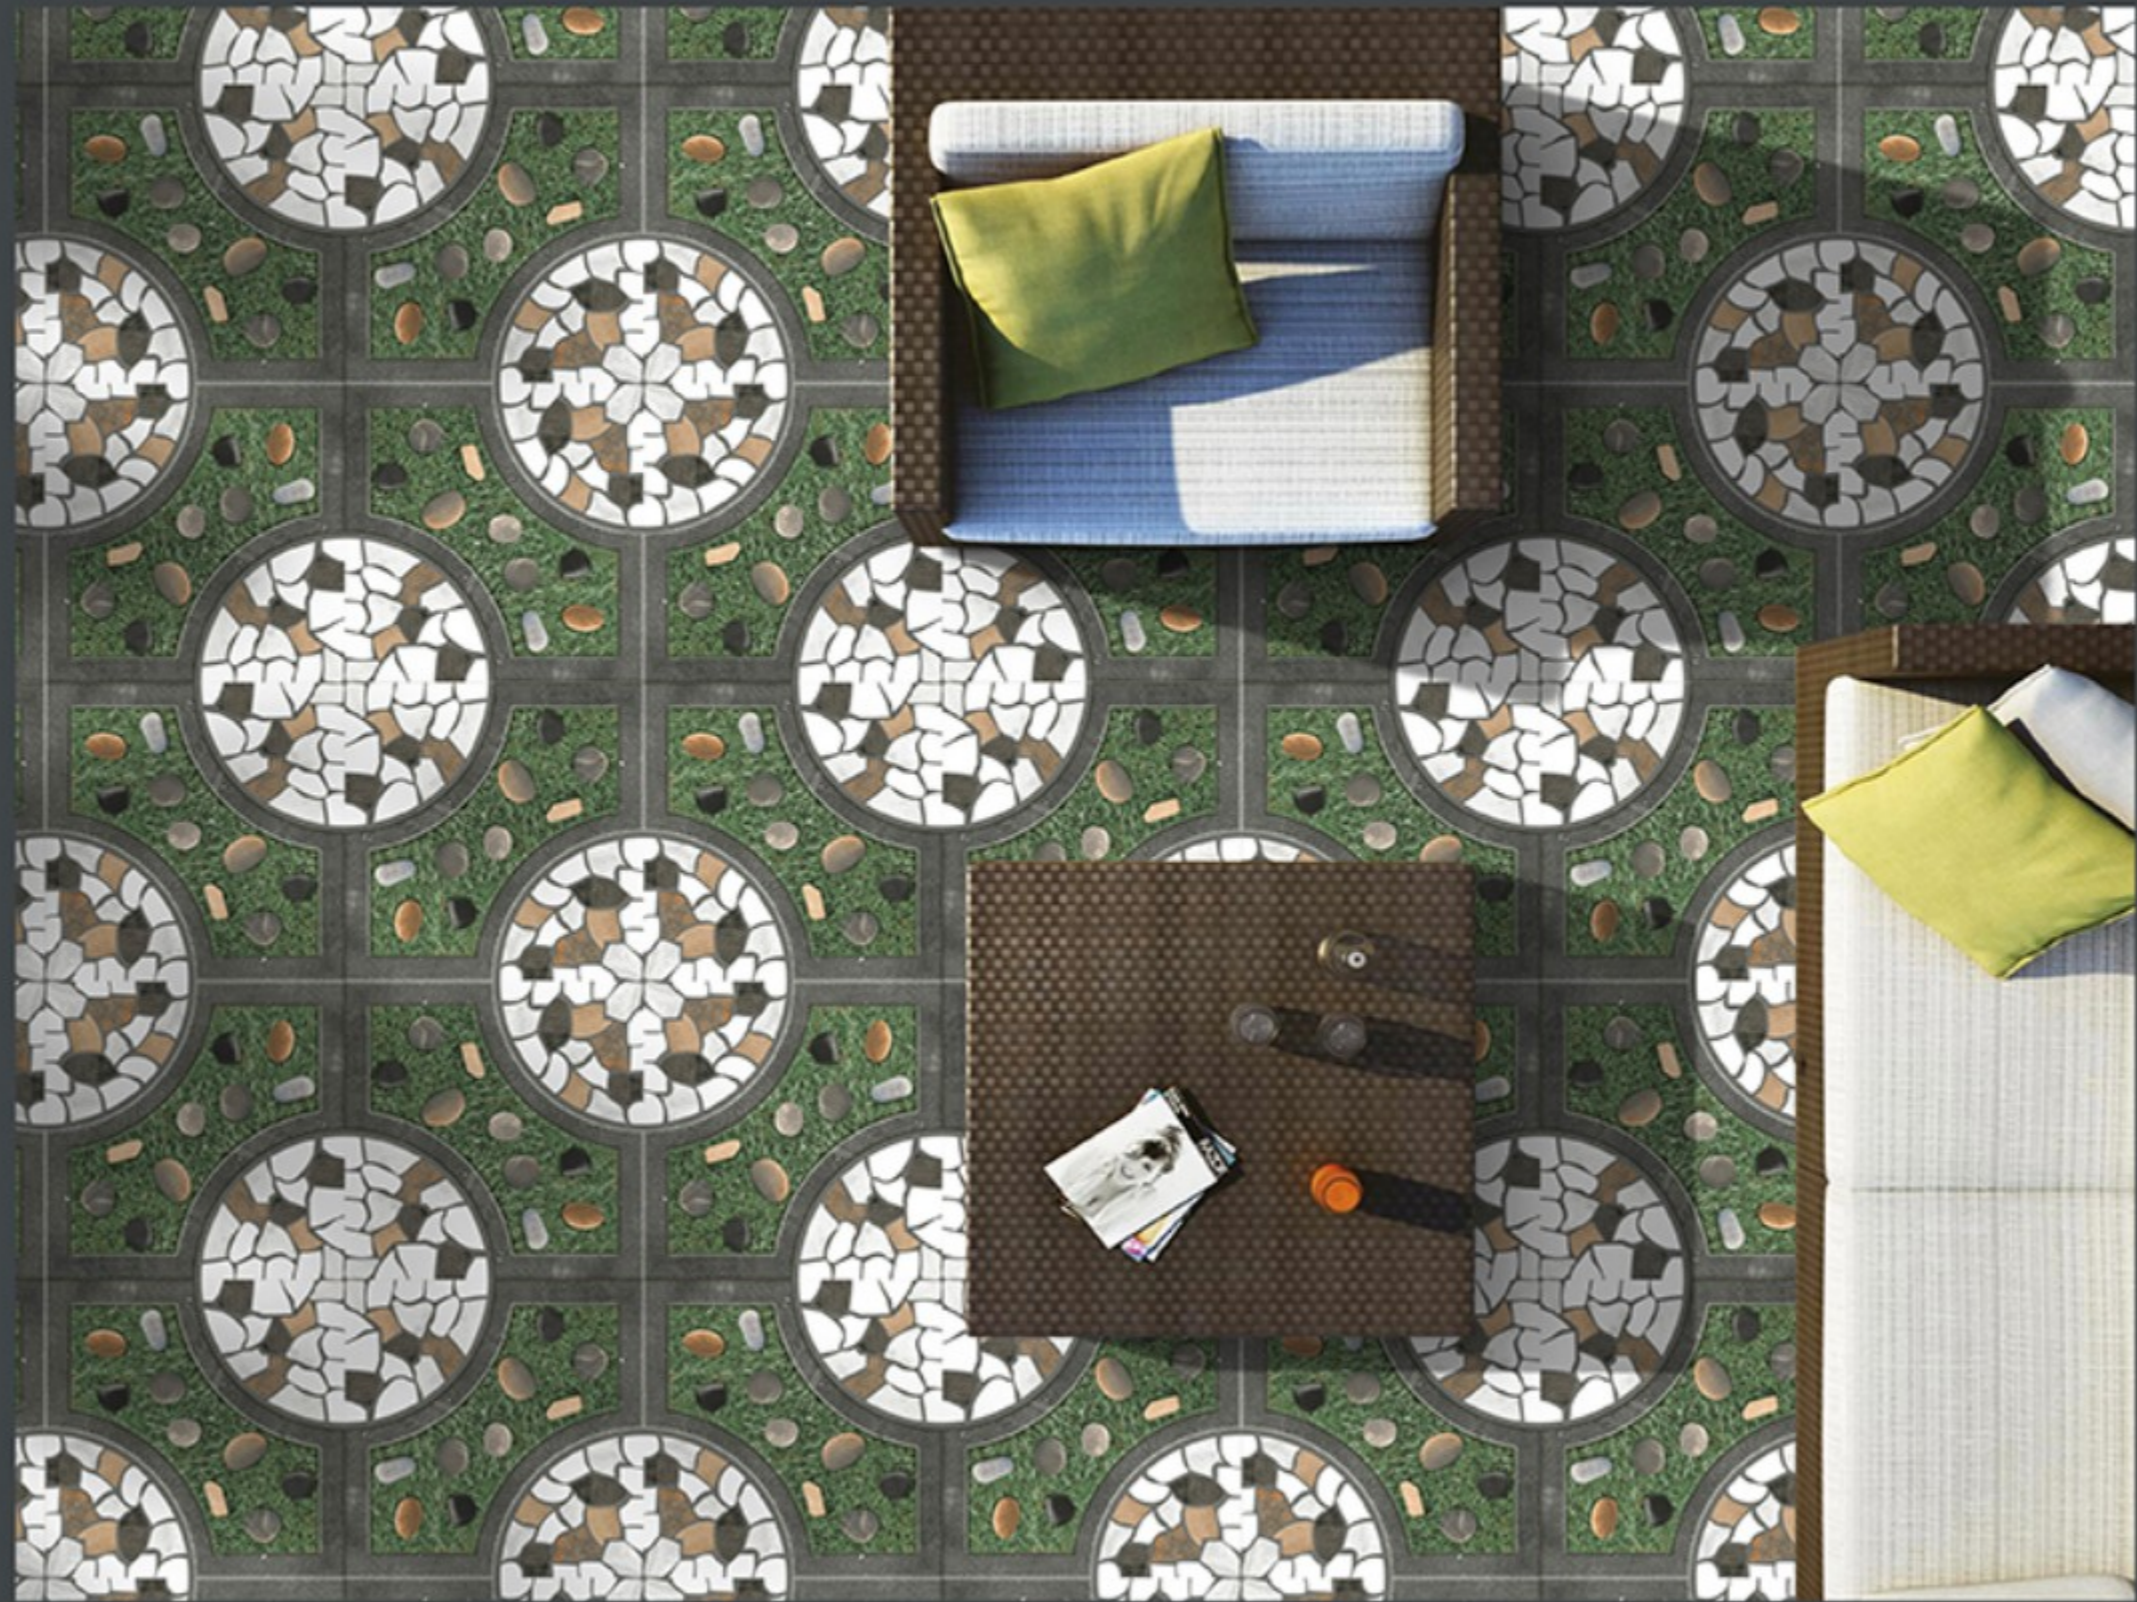

HEAVY DUTY
PARKING TILES

- FROST RESISTANCE
- ZERO MAINTENANCE
- RESIDENTIAL
- DURABLE
- ECO FRIENDLY