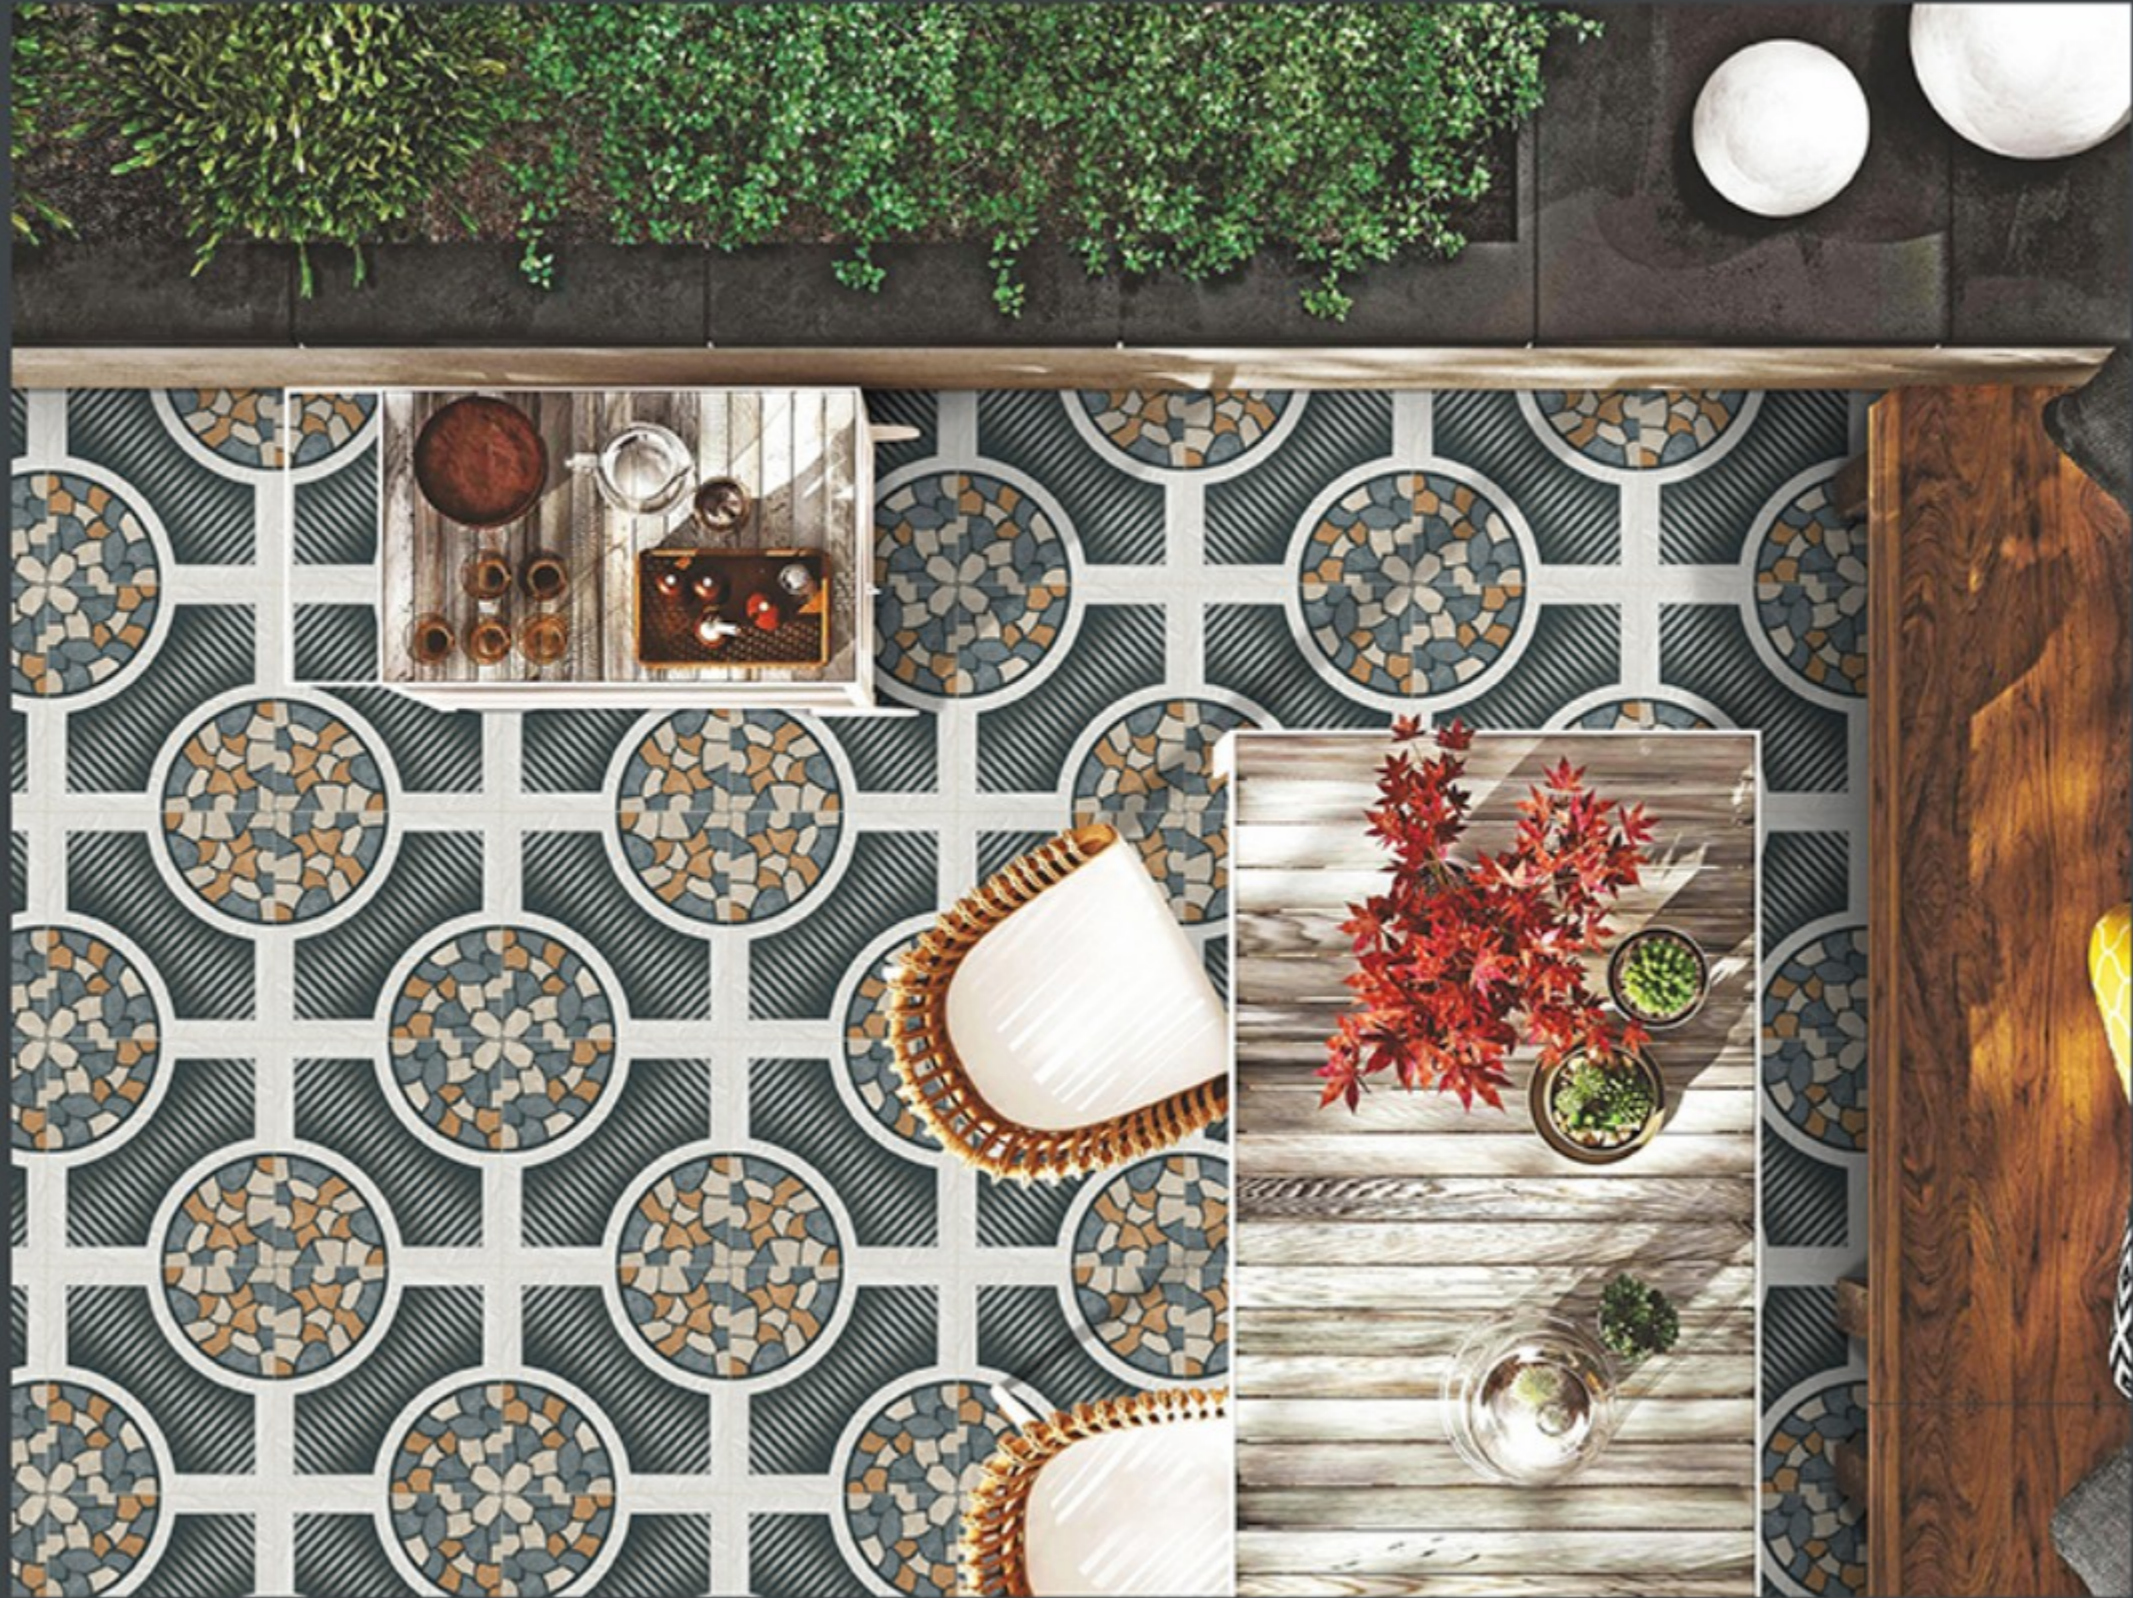

DURABLE

ECO
FRIENDLY

400x
400mm
DIGITAL VITRIFIED
PARKING TILES

5433

HEAVY DUTY
PARKING TILES

400x
400mm
DIGITAL VITRIFIED
PARKING TILES

5440

Finish :- PUNCH