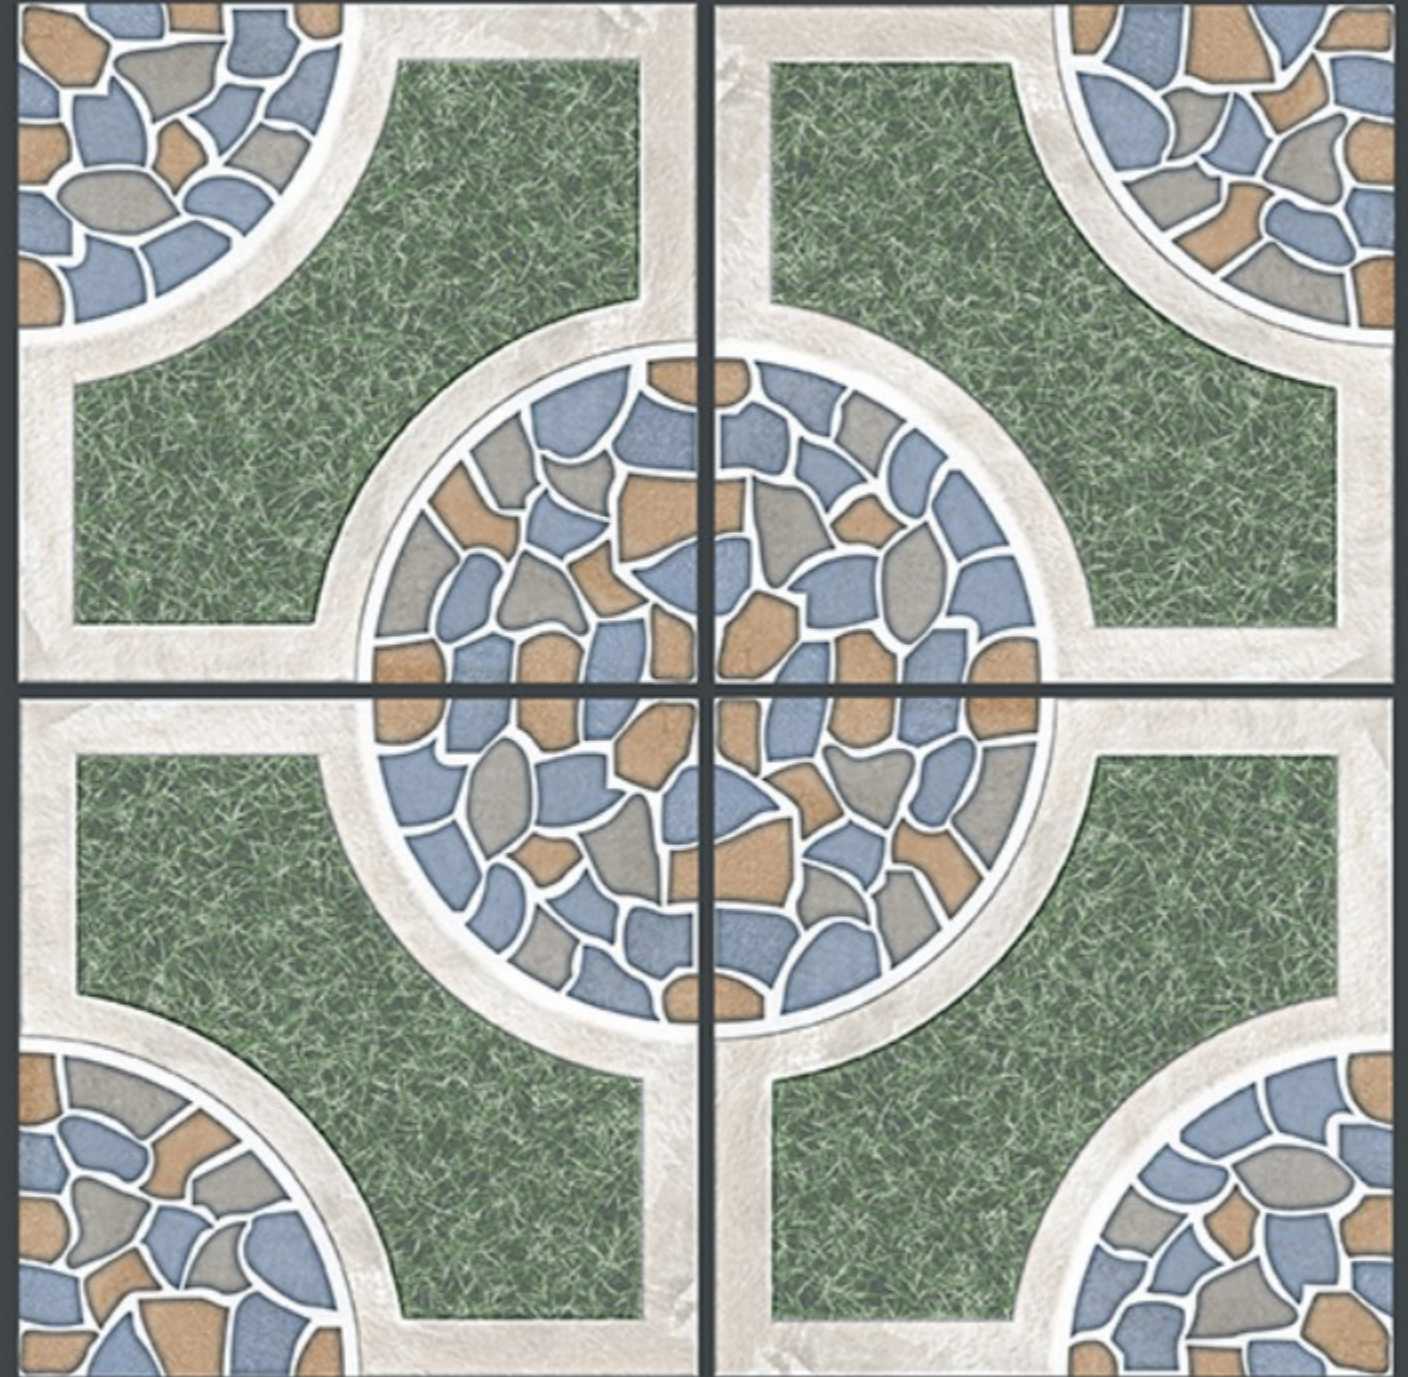

HEAVY DUTY
PARKING TILES

FROST
RESISTANCE

ZERO
MAINTENANCE

RESIDENTIAL

DURABLE

ECO
FRIENDLY

400x
400mm
DIGITAL VITRIFIED
PARKING TILES

5413