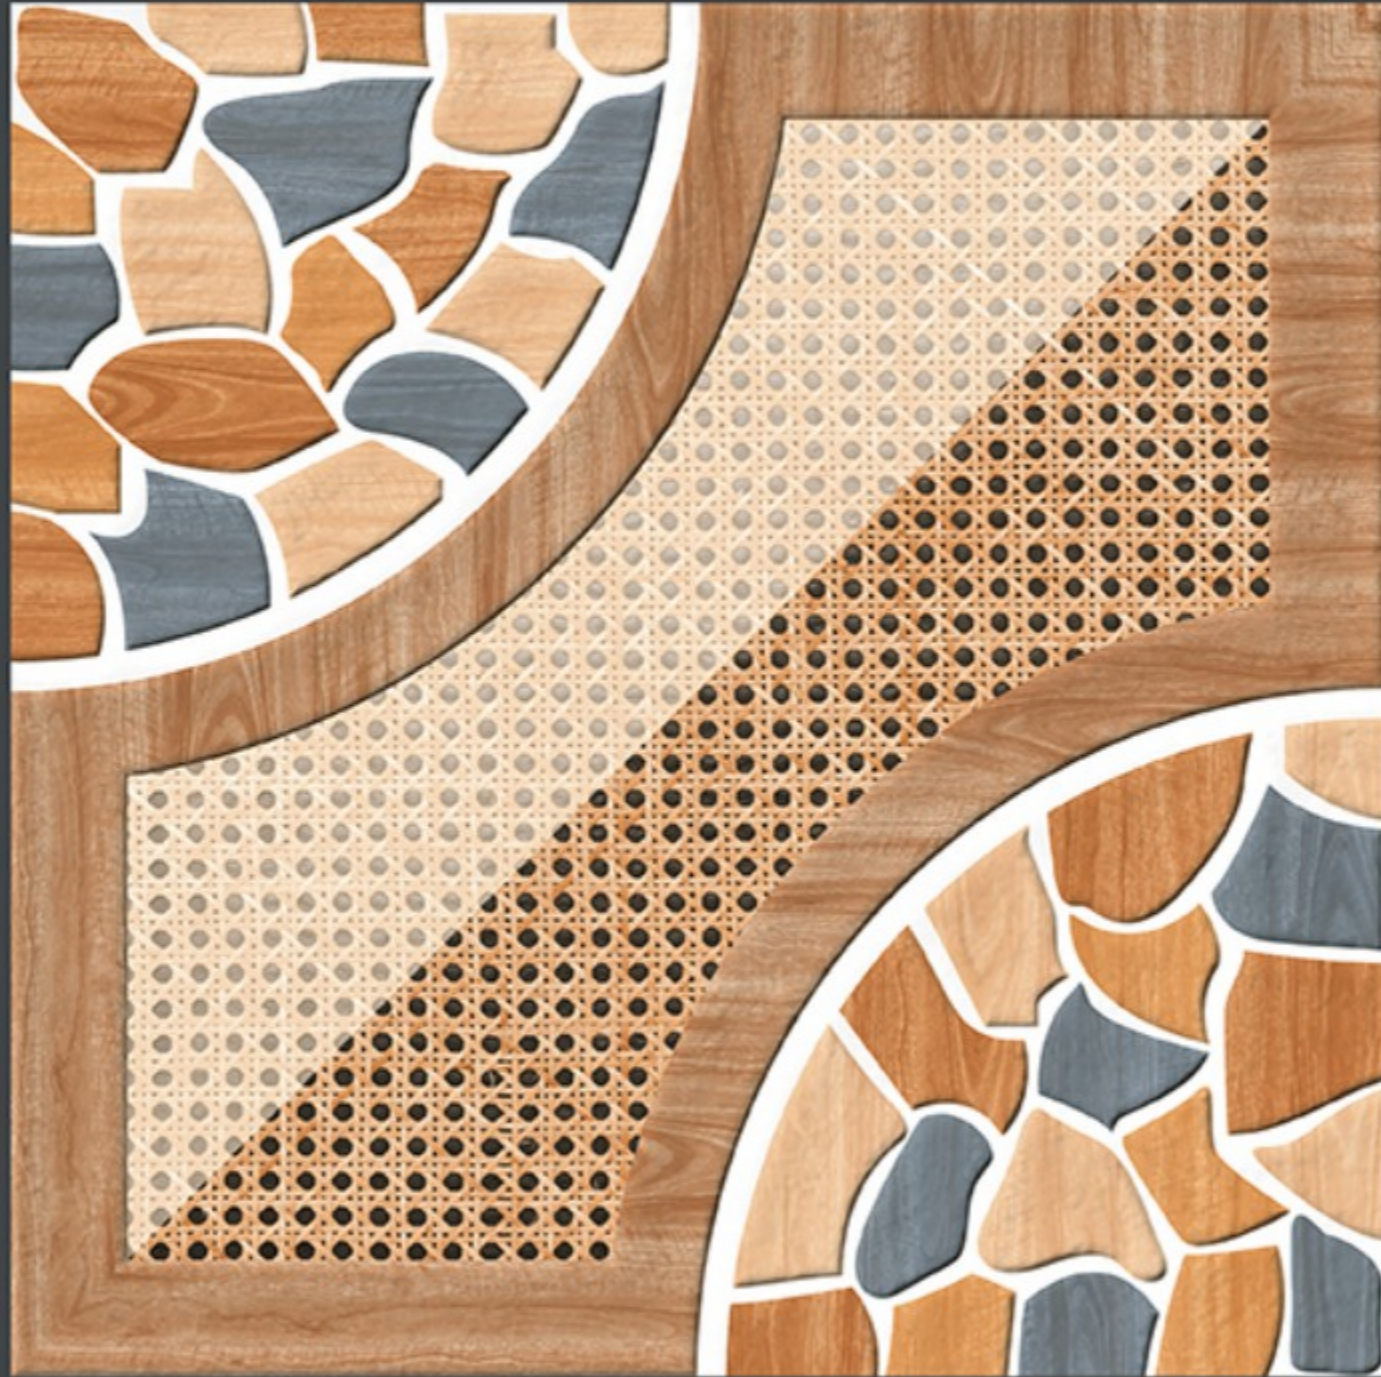

5454

Finish :- PUNCH

HEAVY DUTY
PARKING TILES

-  FROST RESISTANCE
-  ZERO MAINTENANCE
-  RESIDENTIAL
-  DURABLE
-  ECO FRIENDLY

400x
400mm
DIGITAL VITRIFIED
PARKING TILES

5453

HEAVY DUTY
PARKING TILES

400x
400mm
DIGITAL VITRIFIED
PARKING TILES