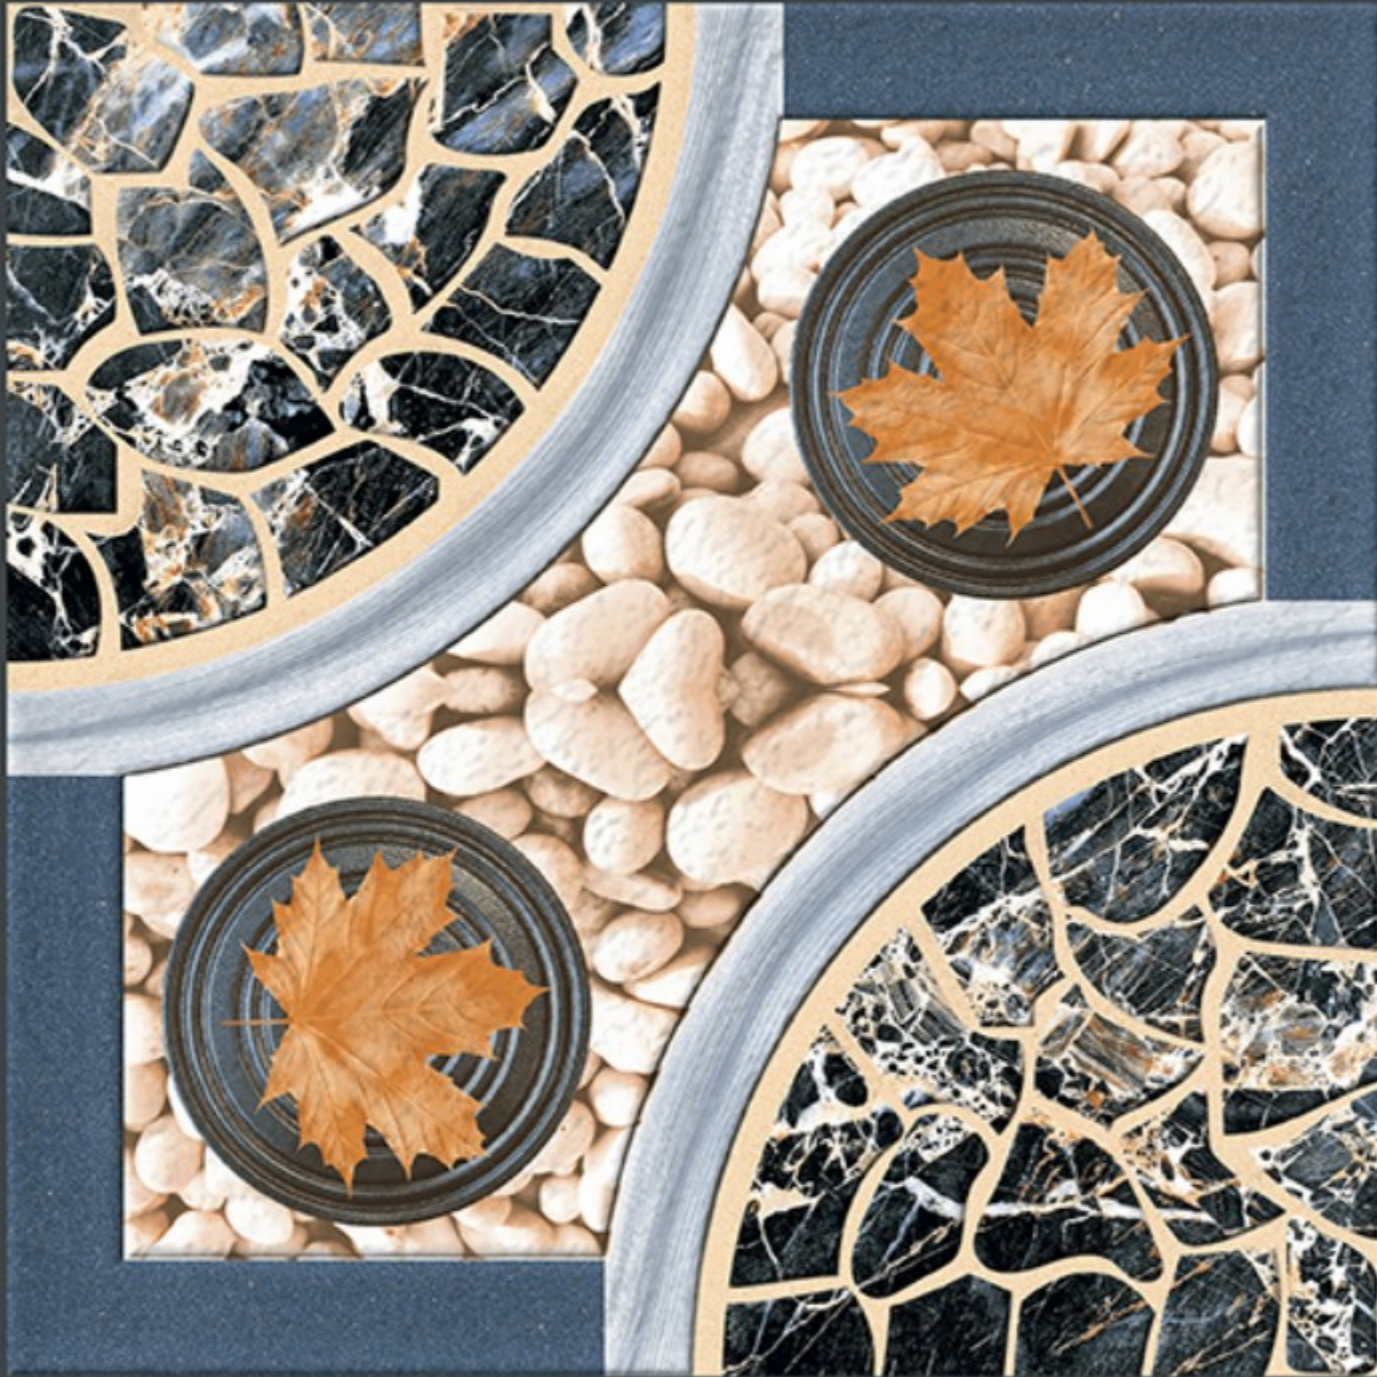

ECO
FRIENDLY

400x
400mm
DIGITAL VITRIFIED
PARKING TILES

5470

Finish :- PUNCH

HEAVY DUTY
PARKING TILES

400x
400mm
DIGITAL VITRIFIED
PARKING TILES

5471

Finish :- PUNCH