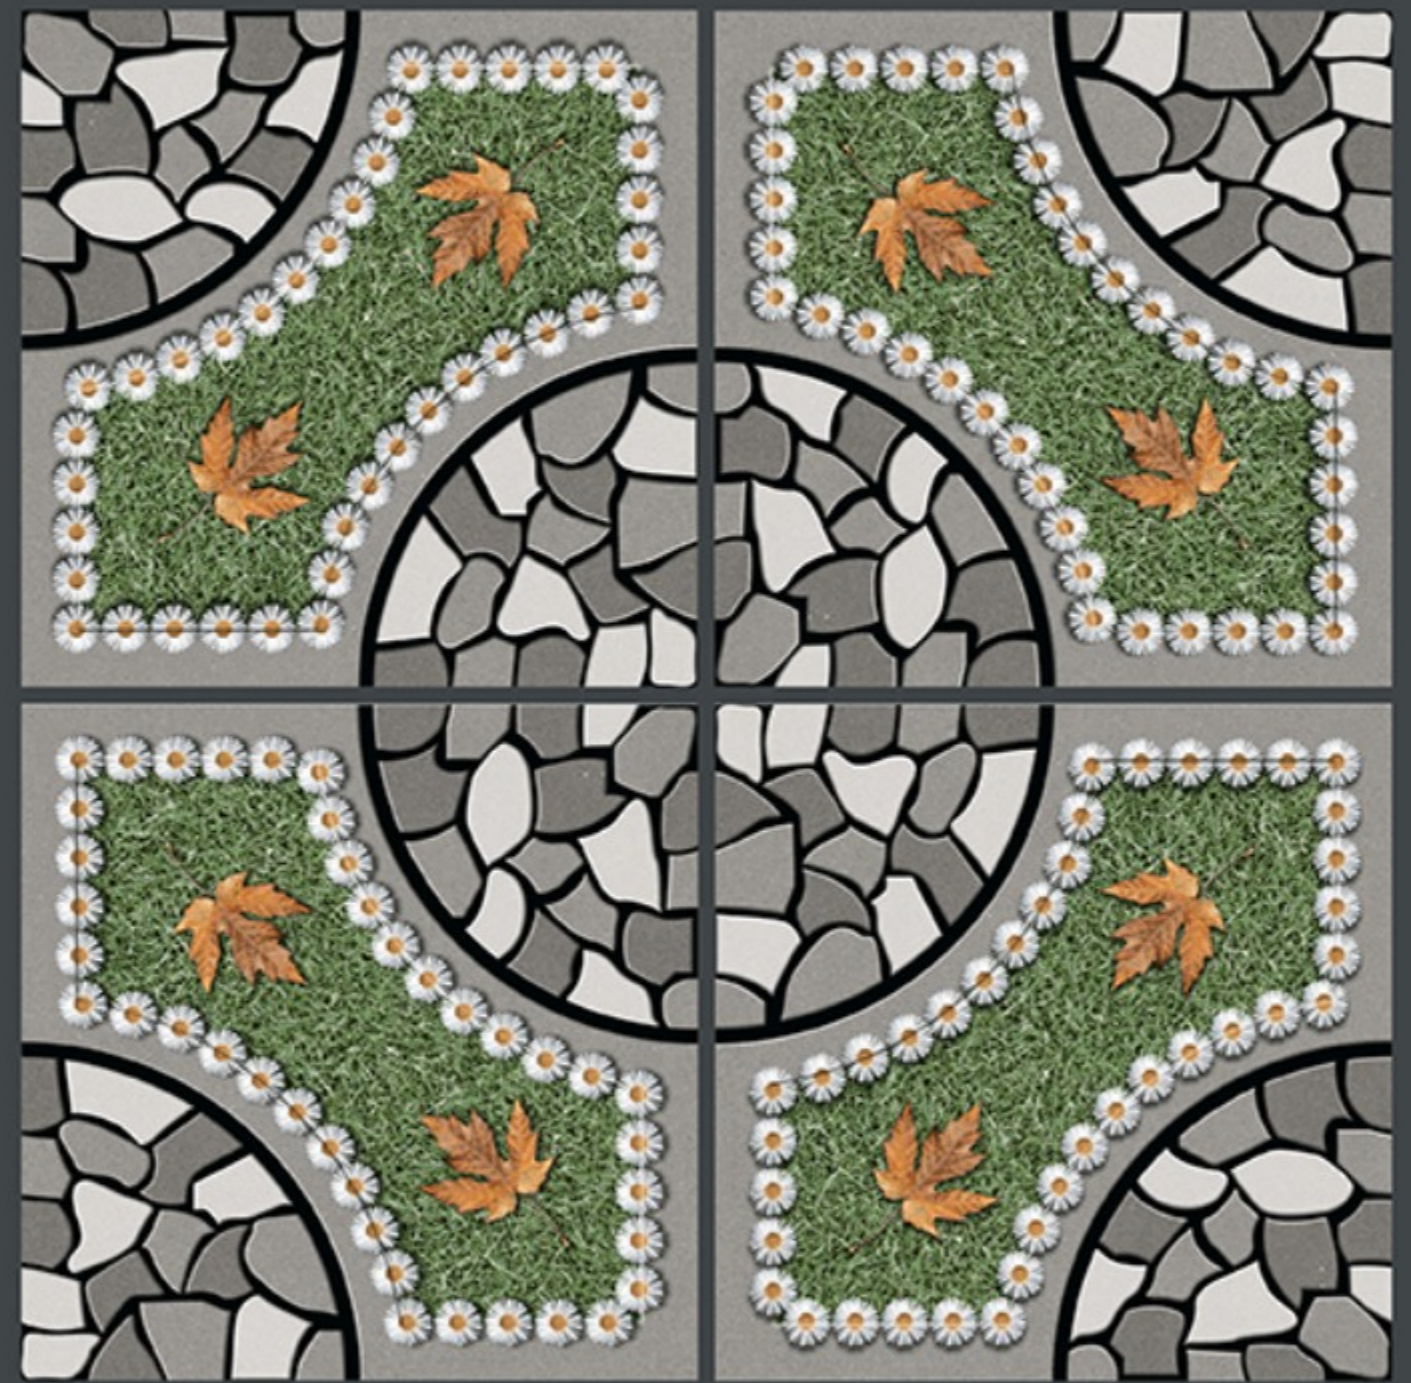

NEW
ARRIVAL

400x
400mm
DIGITAL VITRIFIED
PARKING TILES

5482

Finish :- PUNCH

HEAVY DUTY
PARKING TILES

- FROST RESISTANCE
- ZERO MAINTENANCE
- RESIDENTIAL
- DURABLE
- ECO FRIENDLY