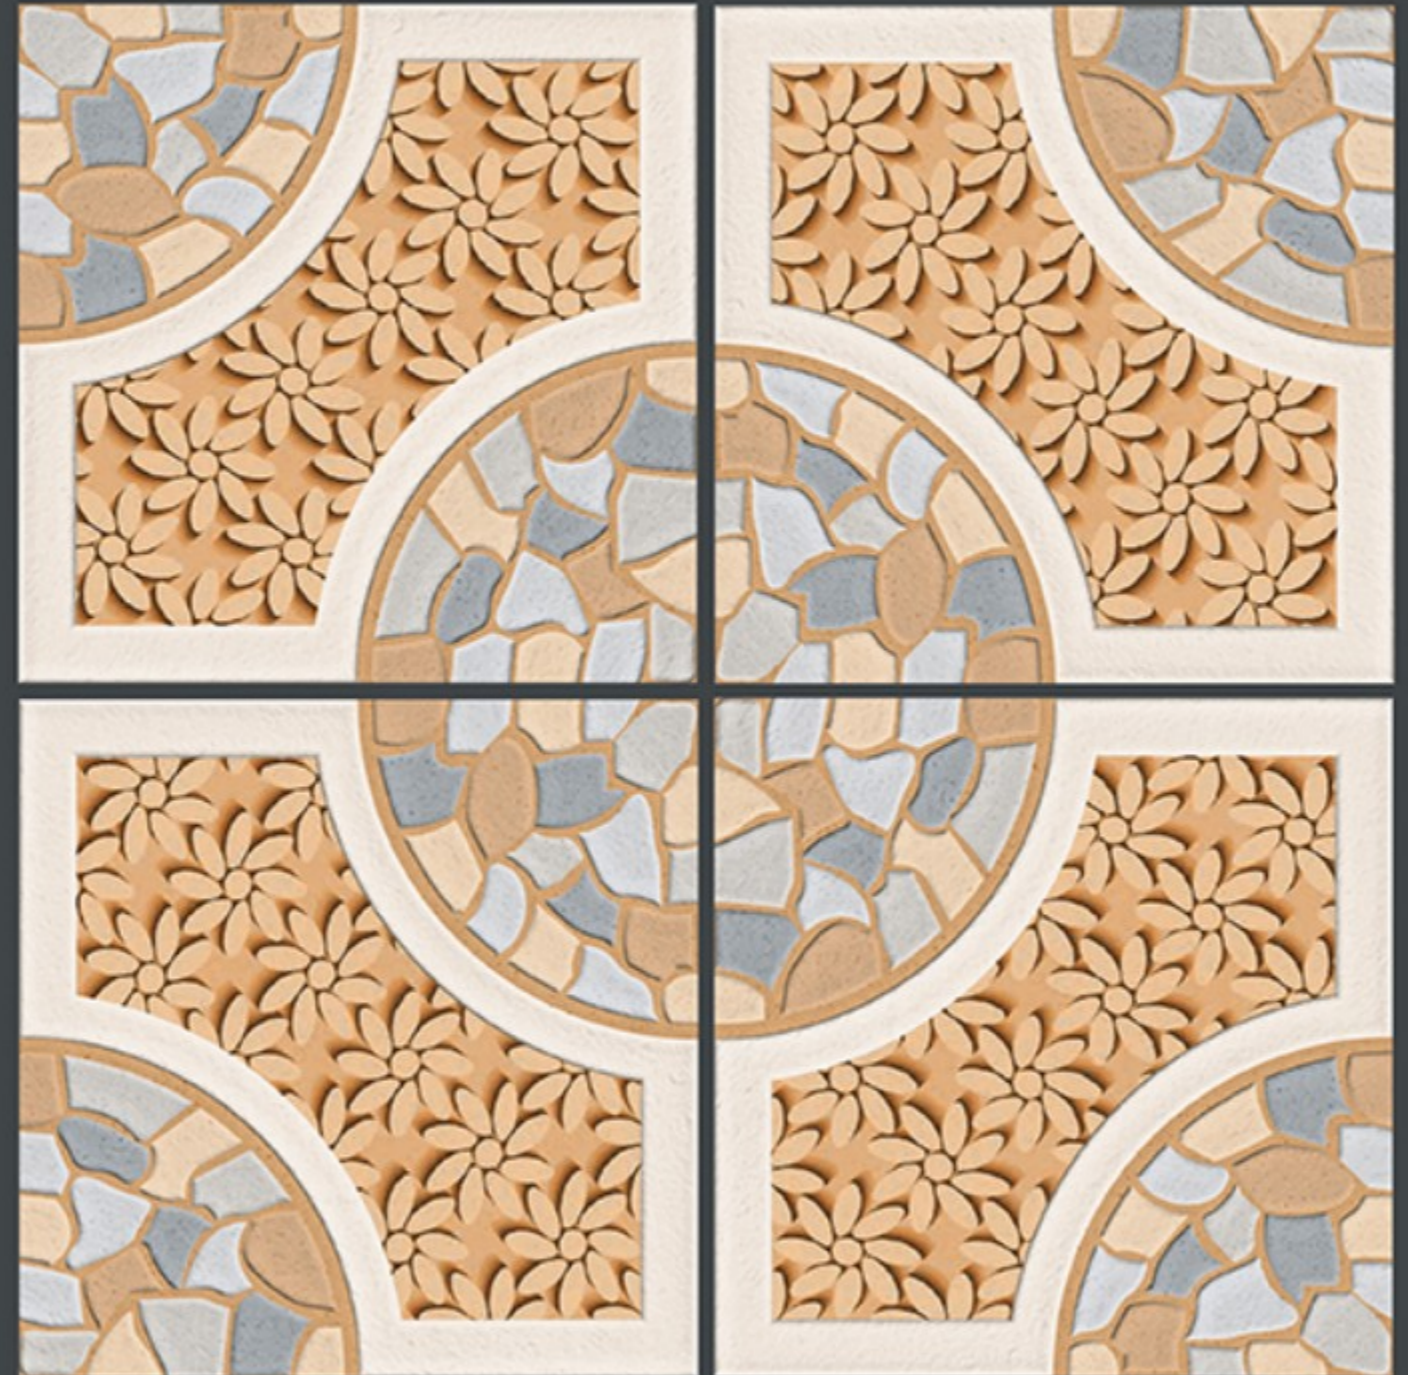

ZERO
MAINTENANCE

RESIDENTIAL

DURABLE

ECO
FRIENDLY

400x
400mm
DIGITAL VITRIFIED
PARKING TILES

5474

Finish :- PUNCH

HEAVY DUTY
PARKING TILES