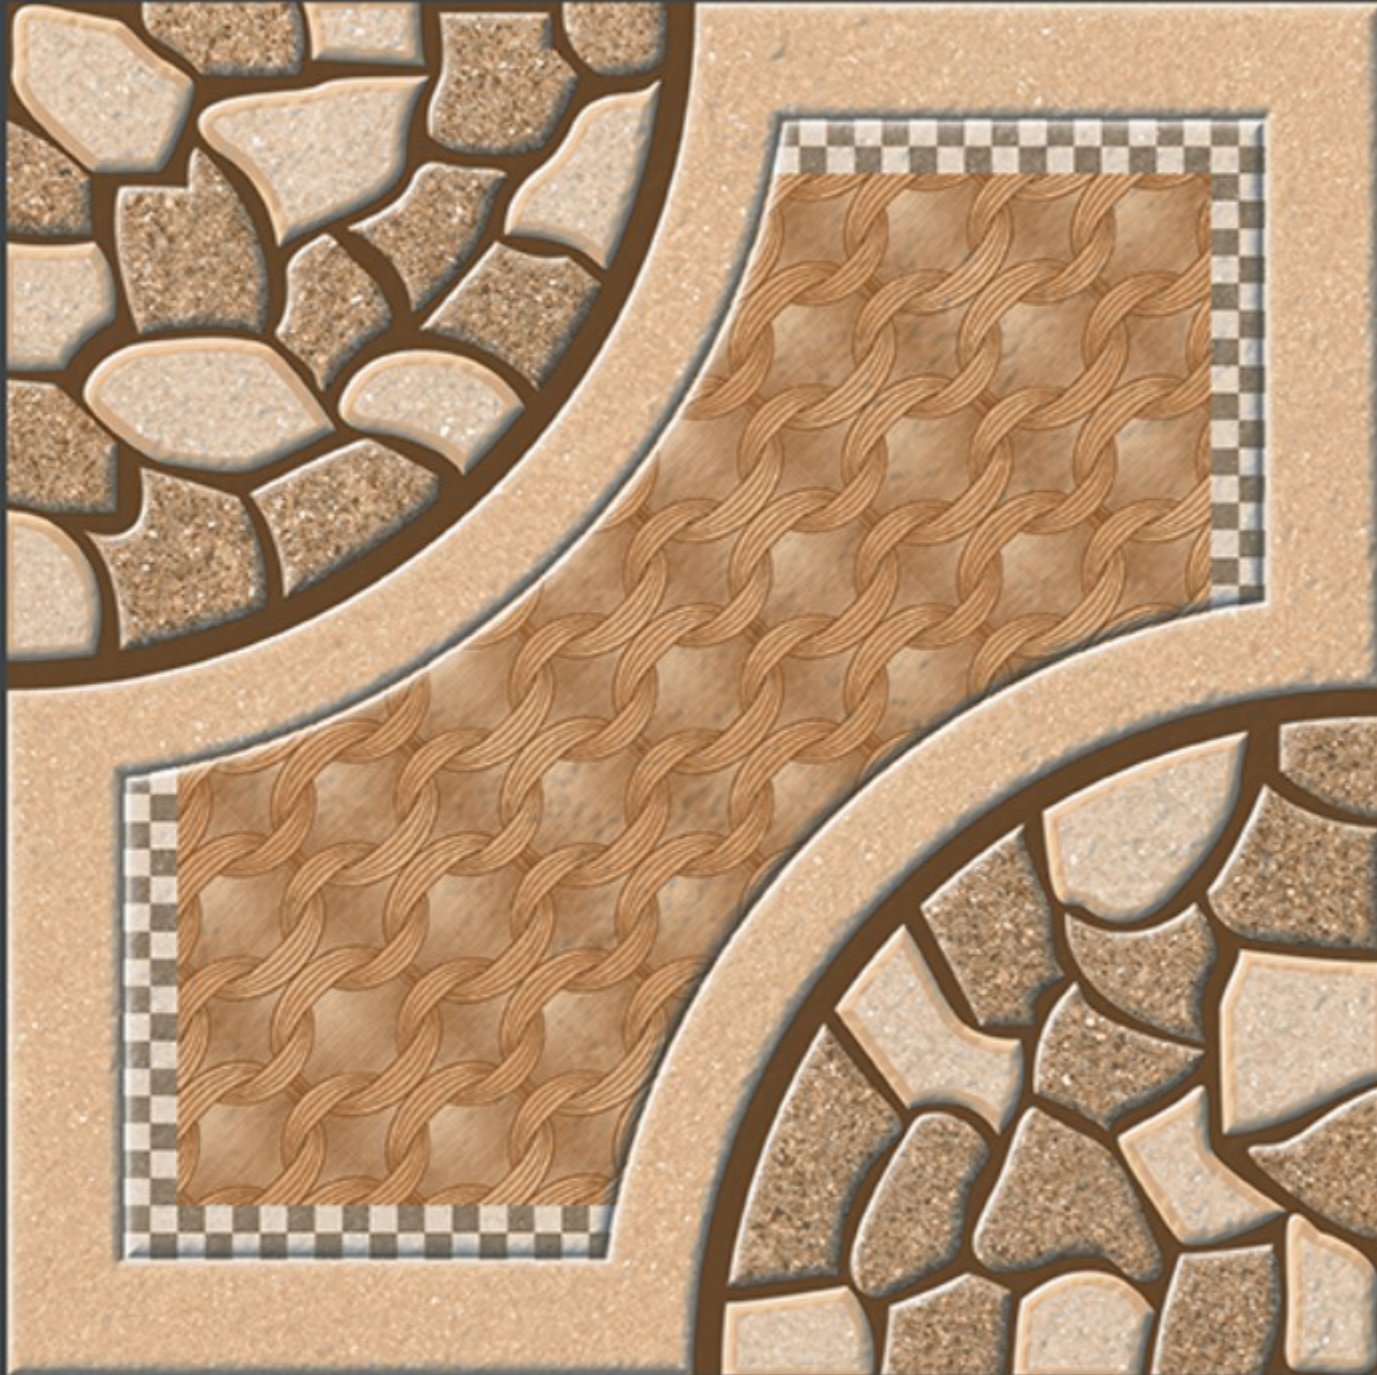

400x
400mm
DIGITAL VITRIFIED
PARKING TILES

5424

Finish :- PUNCH

HEAVY DUTY
PARKING TILES

FROST
RESISTANCE

ZERO
MAINTENANCE

RESIDENTIAL

DURABLE

ECO
FRIENDLY