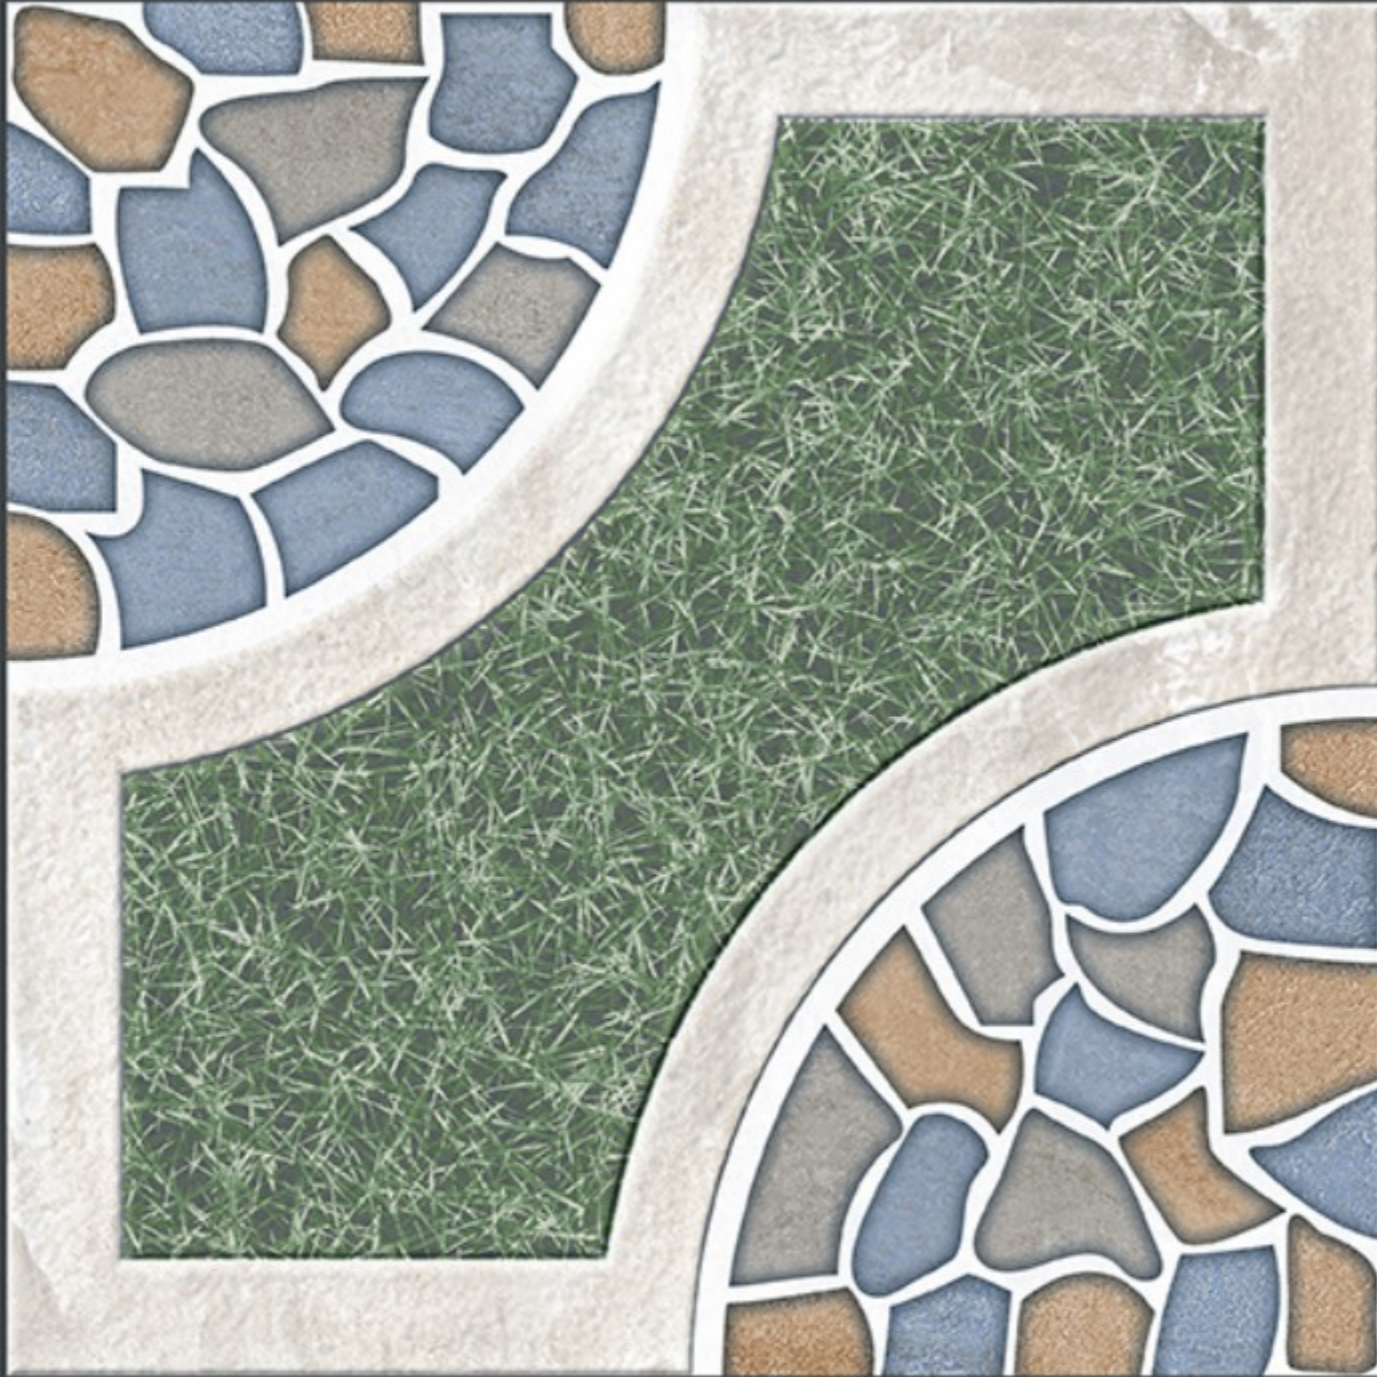

HEAVY DUTY
PARKING TILES

FROST
RESISTANCE

ZERO
MAINTENANCE

RESIDENTIAL

DURABLE

ECO
FRIENDLY

400x
400mm
DIGITAL VITRIFIED
PARKING TILES

5413