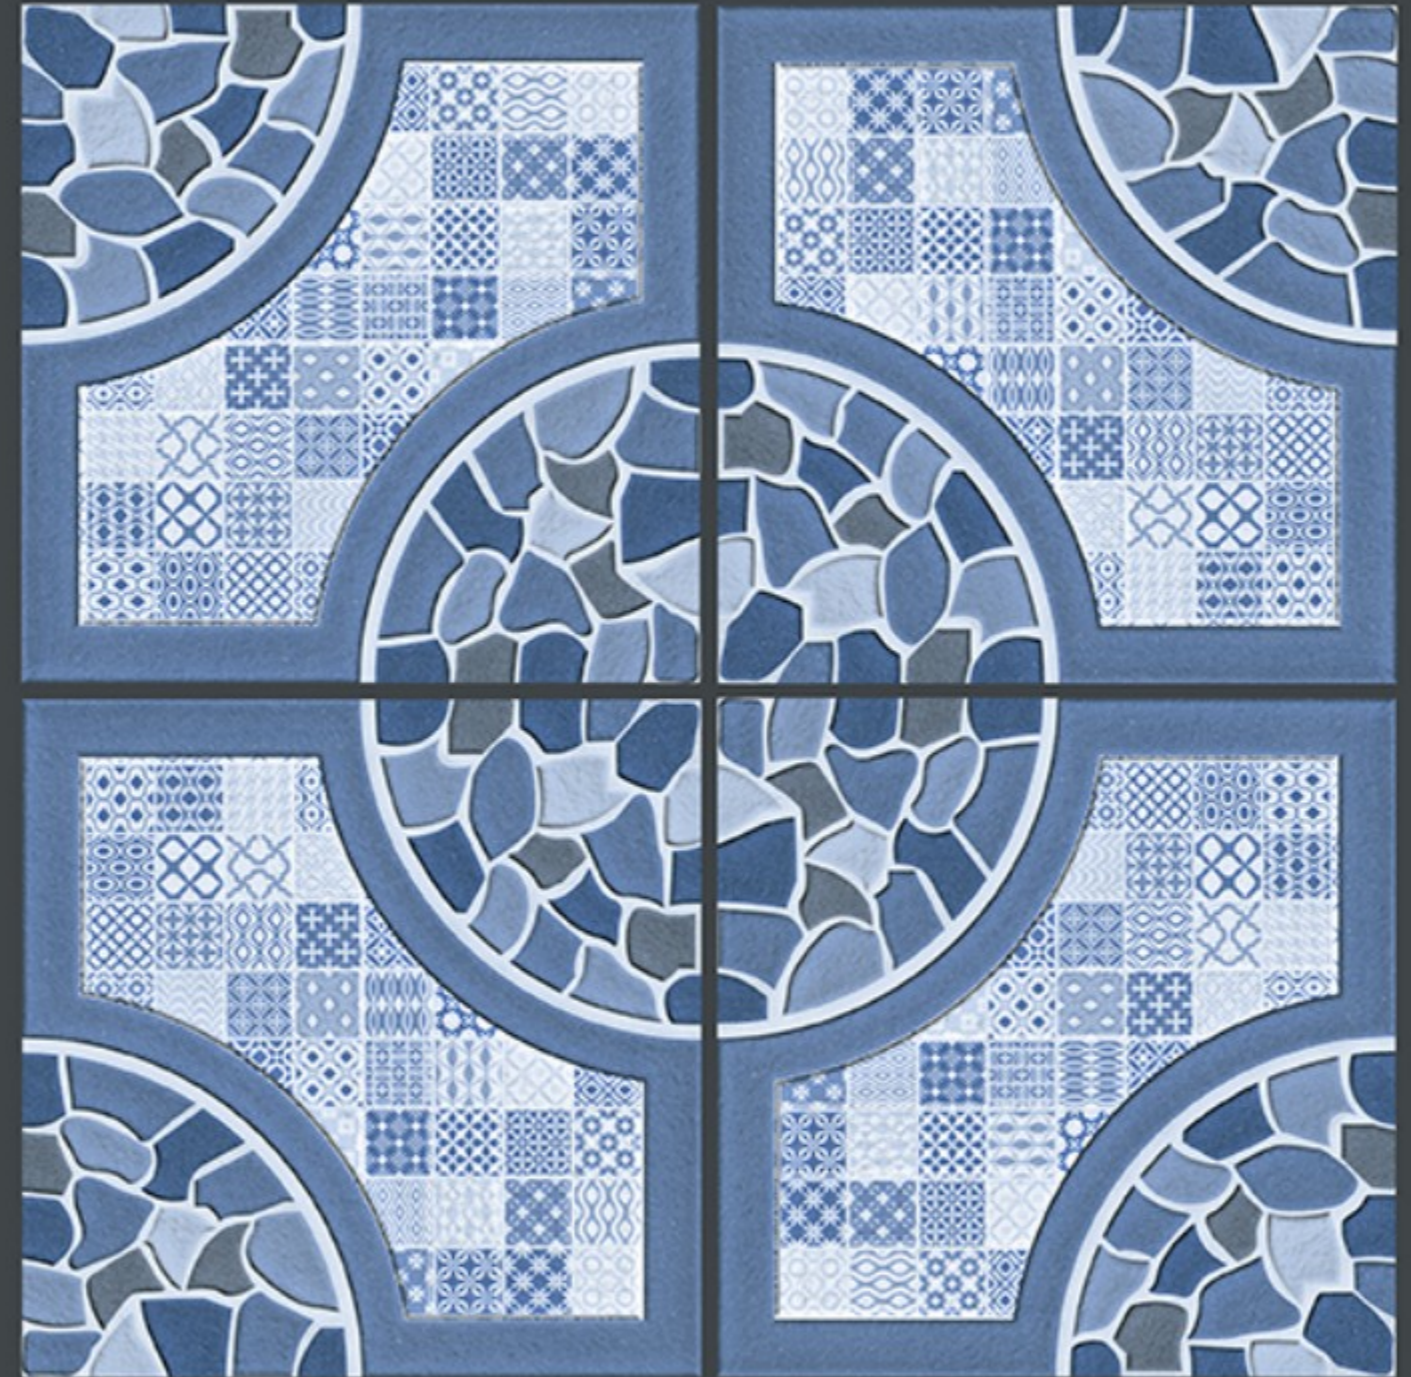

400x
400mm
DIGITAL VITRIFIED
PARKING TILES

5470

Finish :- PUNCH

HEAVY DUTY
PARKING TILES