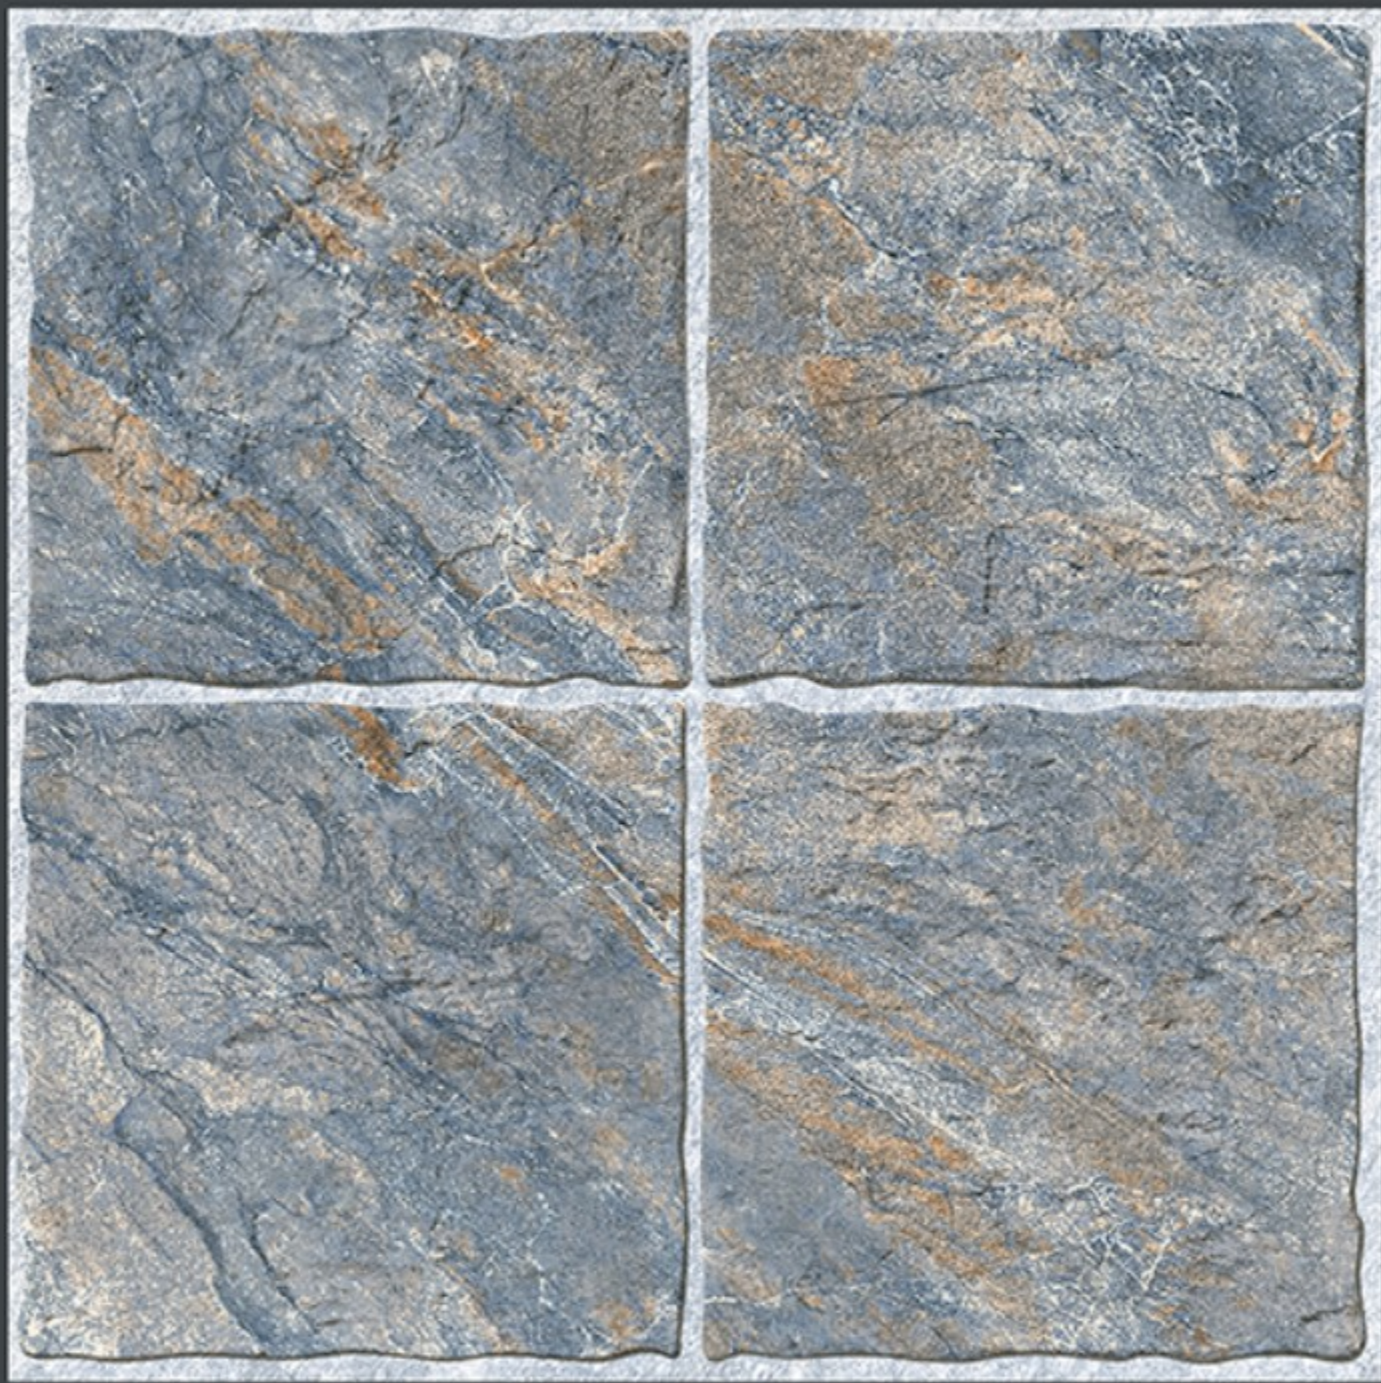

FROST
RESISTANCE

ZERO
MAINTENANCE

RESIDENTIAL

DURABLE

ECO
FRIENDLY

400x
400mm
DIGITAL VITRIFIED
PARKING TILES

5368

Finish :- PUNCH