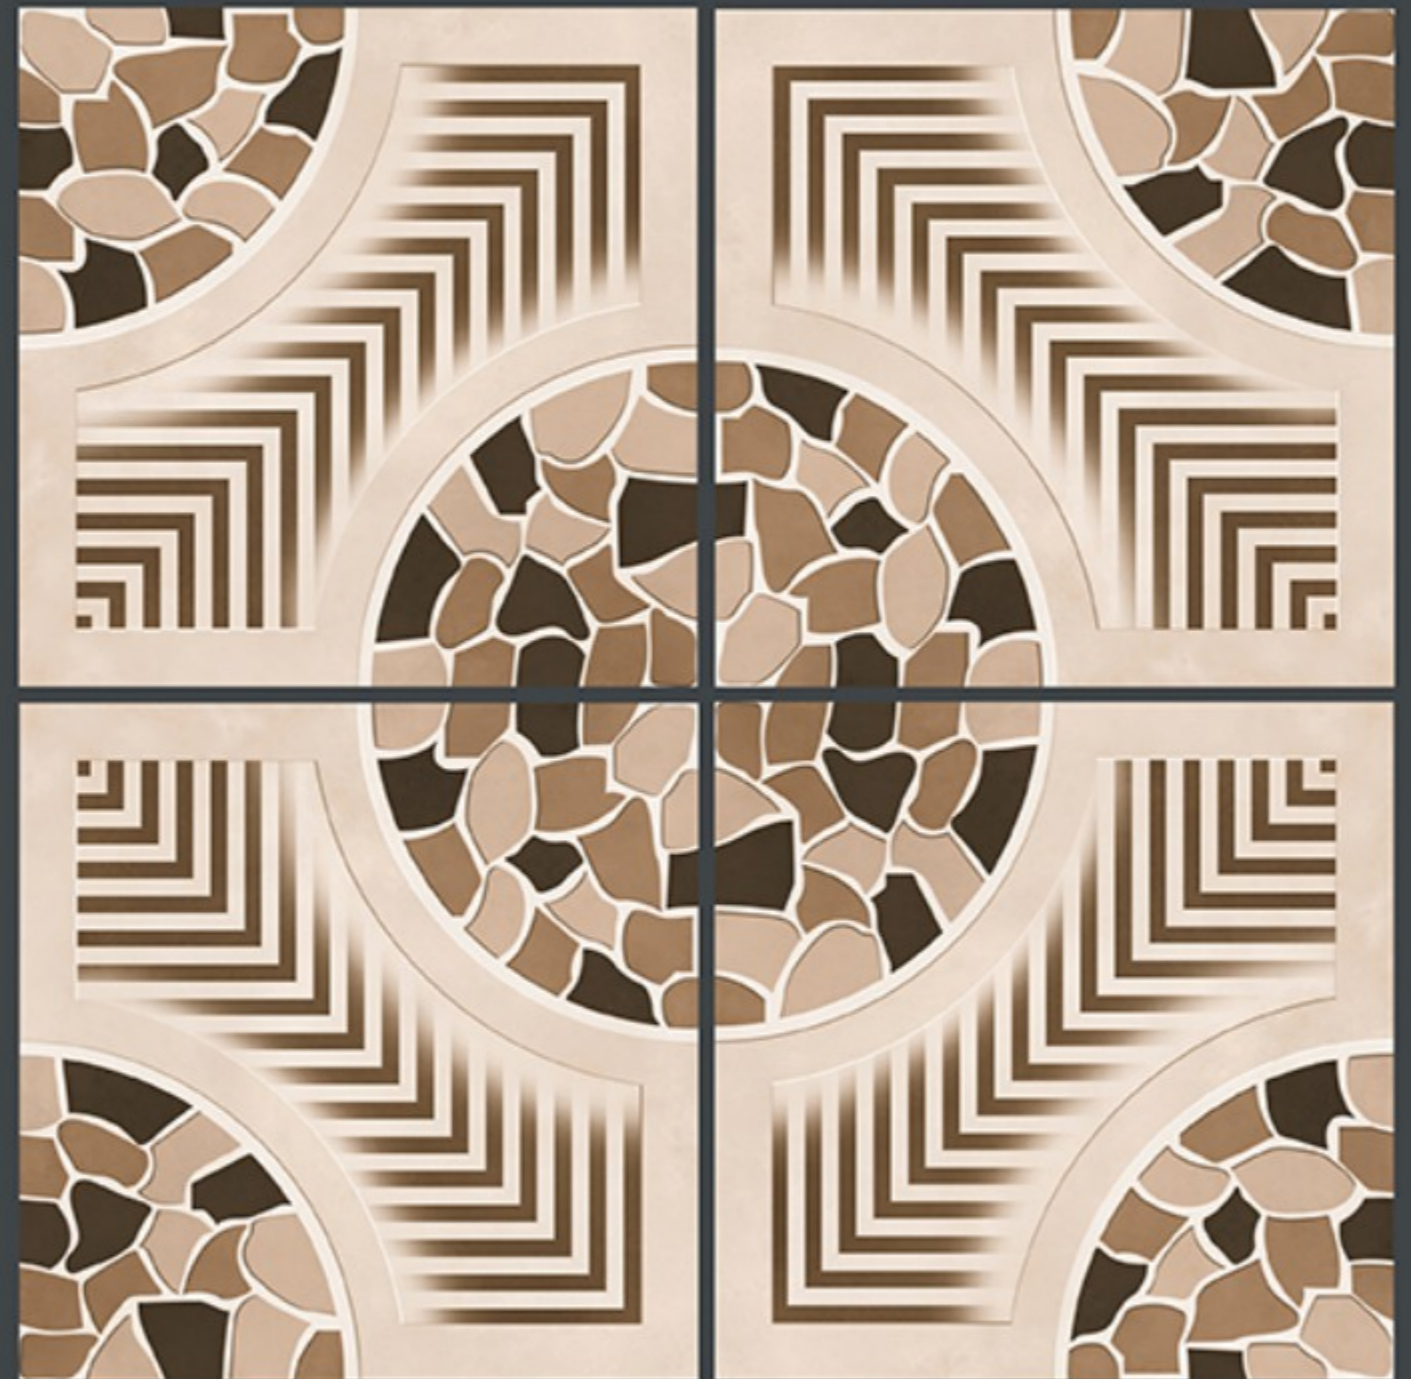

400x
400mm
DIGITAL VITRIFIED
PARKING TILES

5477

Finish :- PUNCH

HEAVY DUTY
PARKING TILES