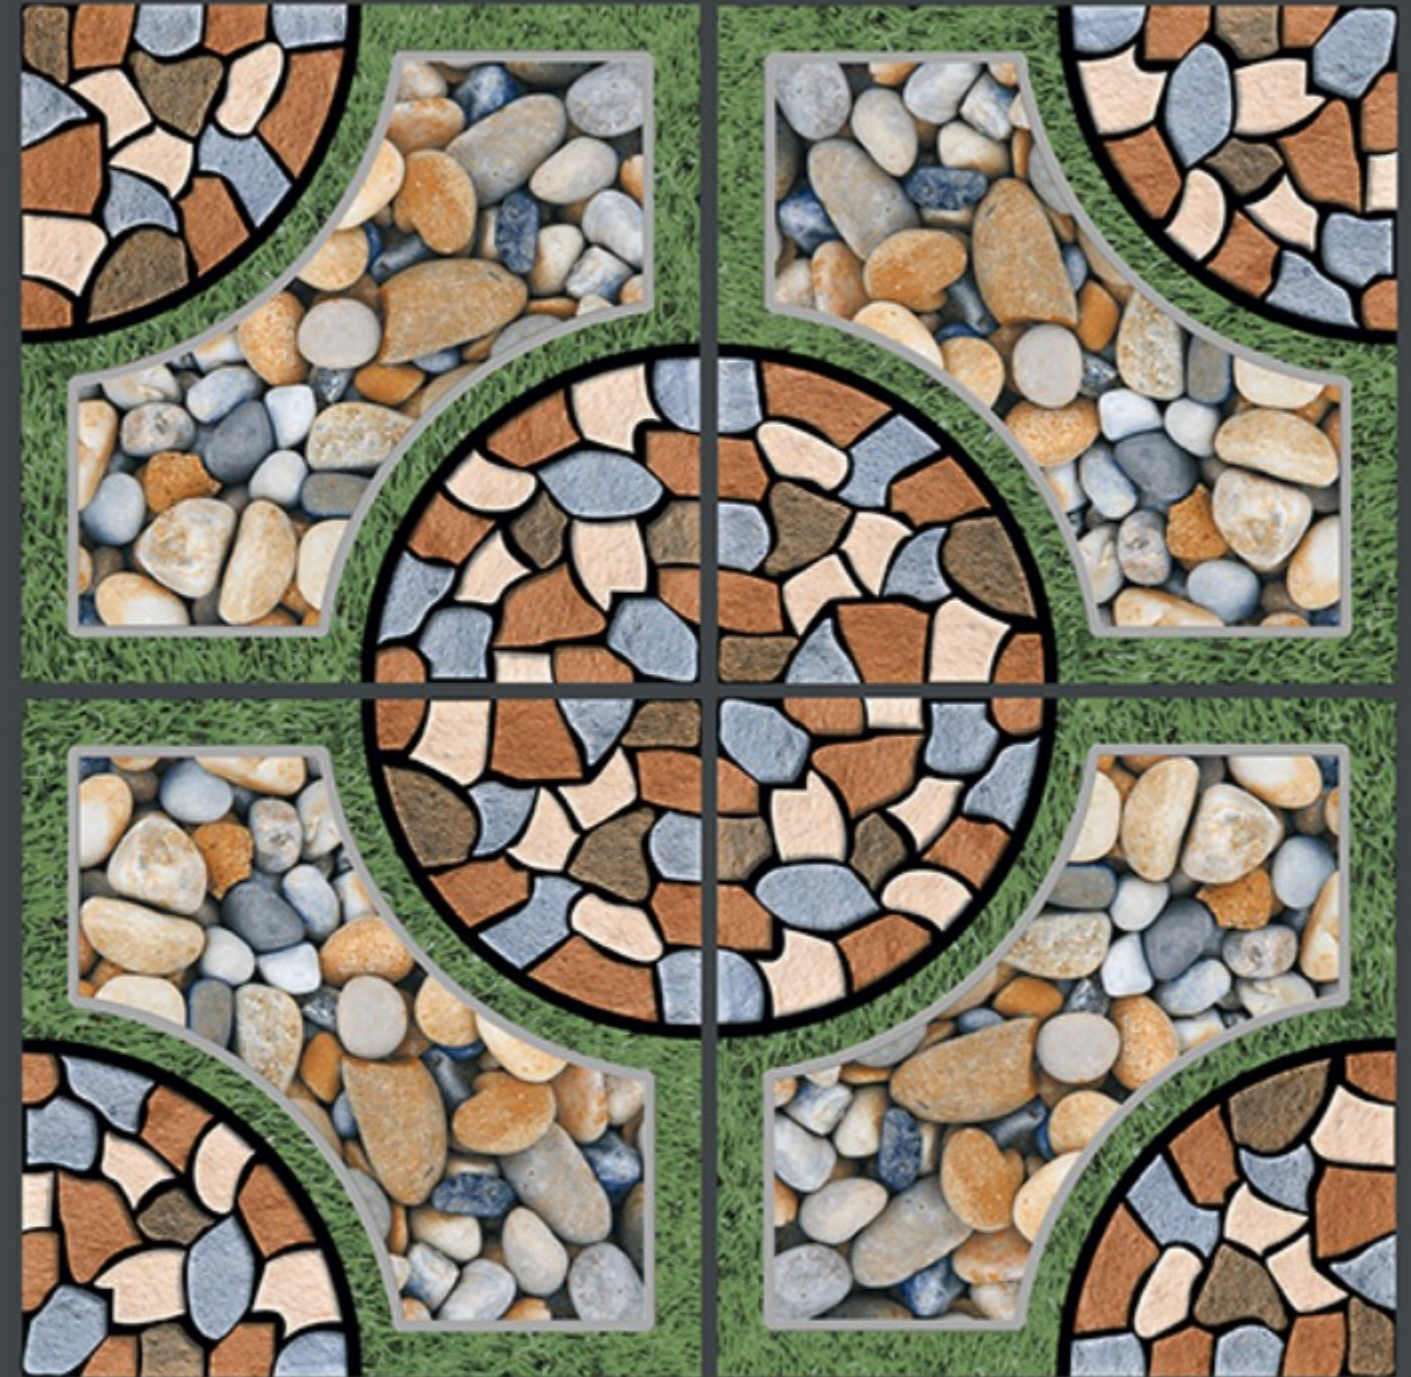

400x
400mm
DIGITAL VITRIFIED
PARKING TILES

5467

Finish :- PUNCH

HEAVY DUTY
PARKING TILES

FROST
RESISTANCE

ZERO
MAINTENANCE

RESIDENTIAL

DURABLE

ECO
FRIENDLY