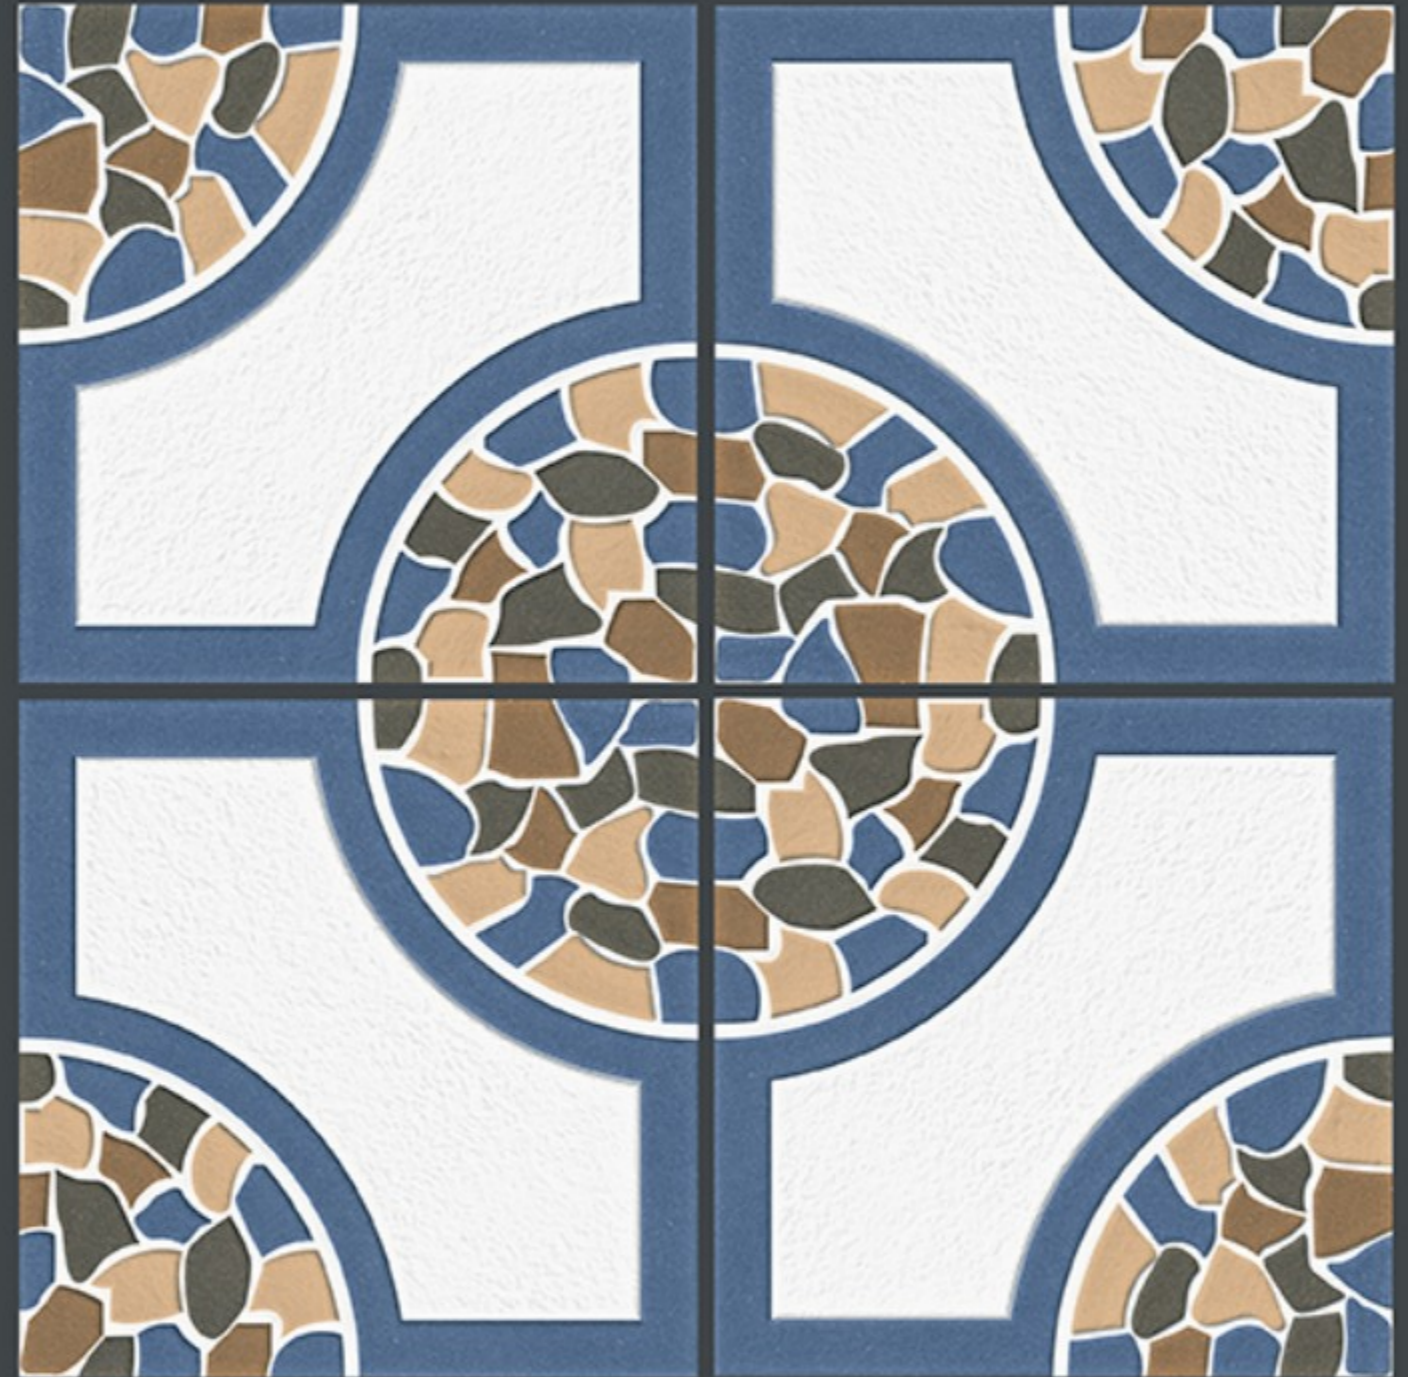

Finish :- PUNCH

HEAVY DUTY
PARKING TILES