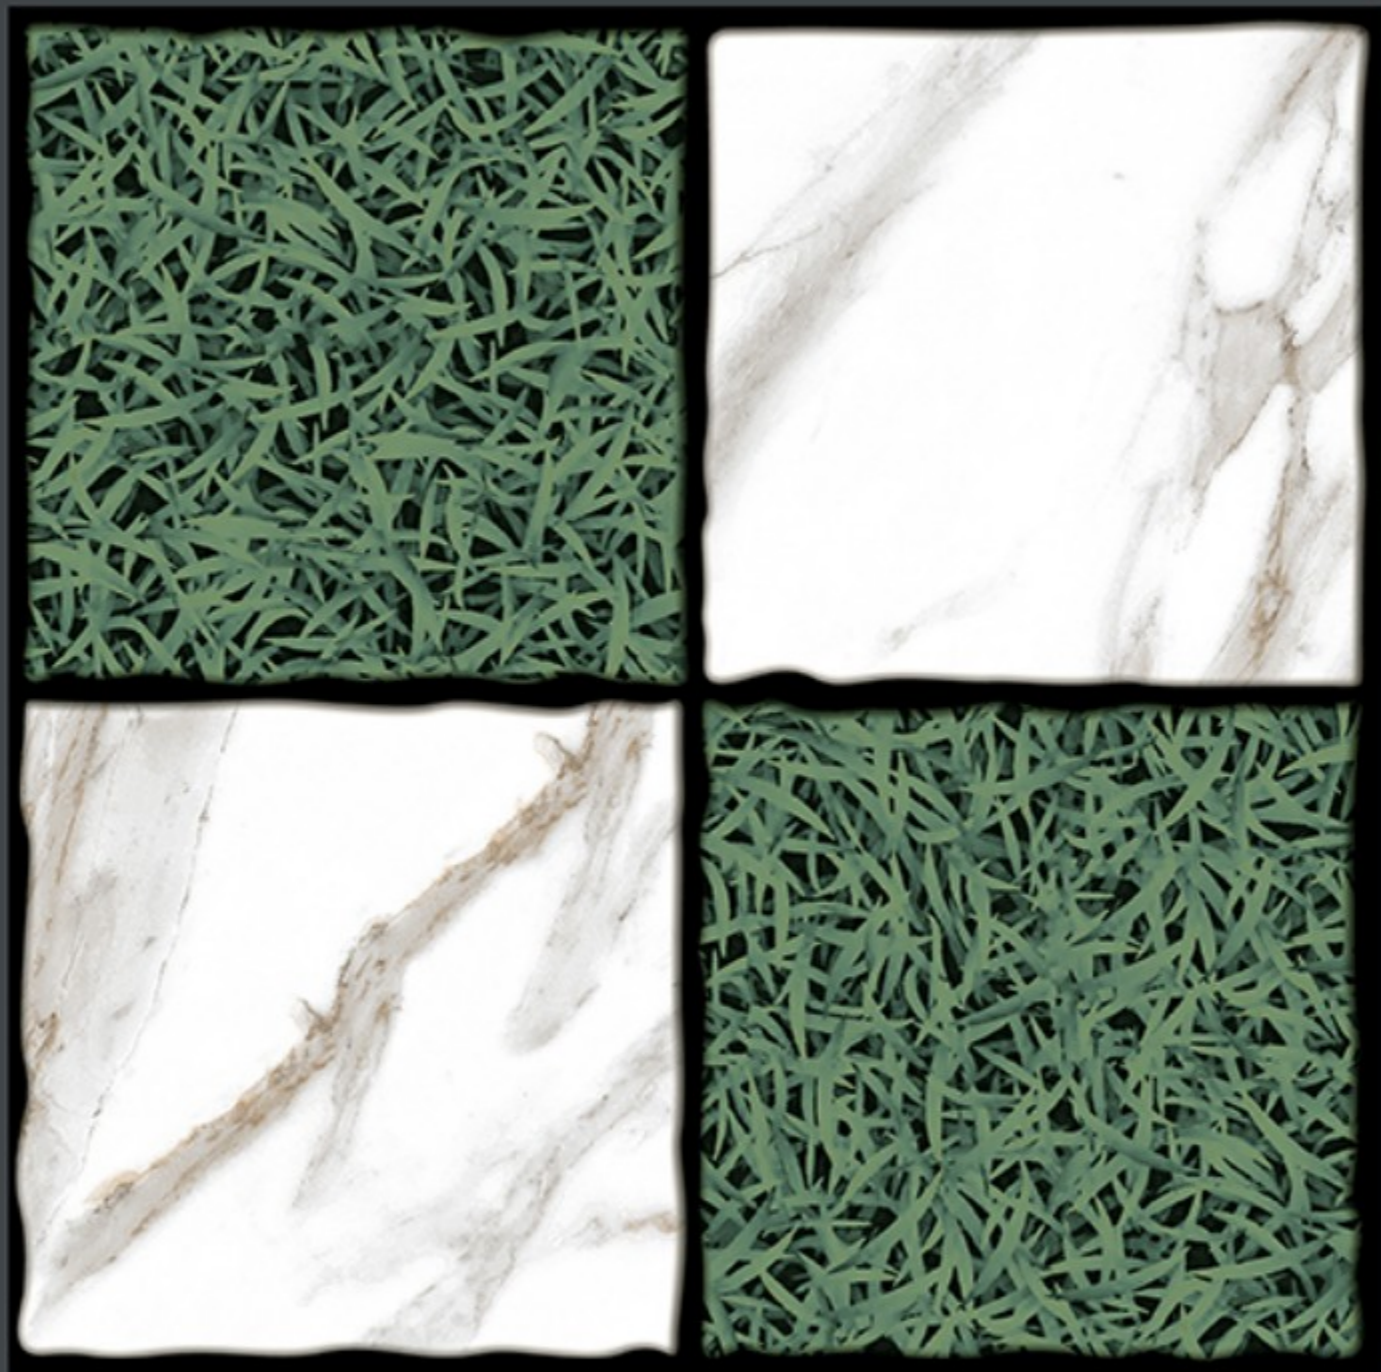

5358

Finish :- PUNCH

HEAVY DUTY
PARKING TILES

-  FROST RESISTANCE
-  ZERO MAINTENANCE
-  RESIDENTIAL
-  DURABLE
-  ECO FRIENDLY

400x
400mm
DIGITAL VITRIFIED
PARKING TILES

5359

Finish :- PUNCH

HEAVY DUTY
PARKING TILES