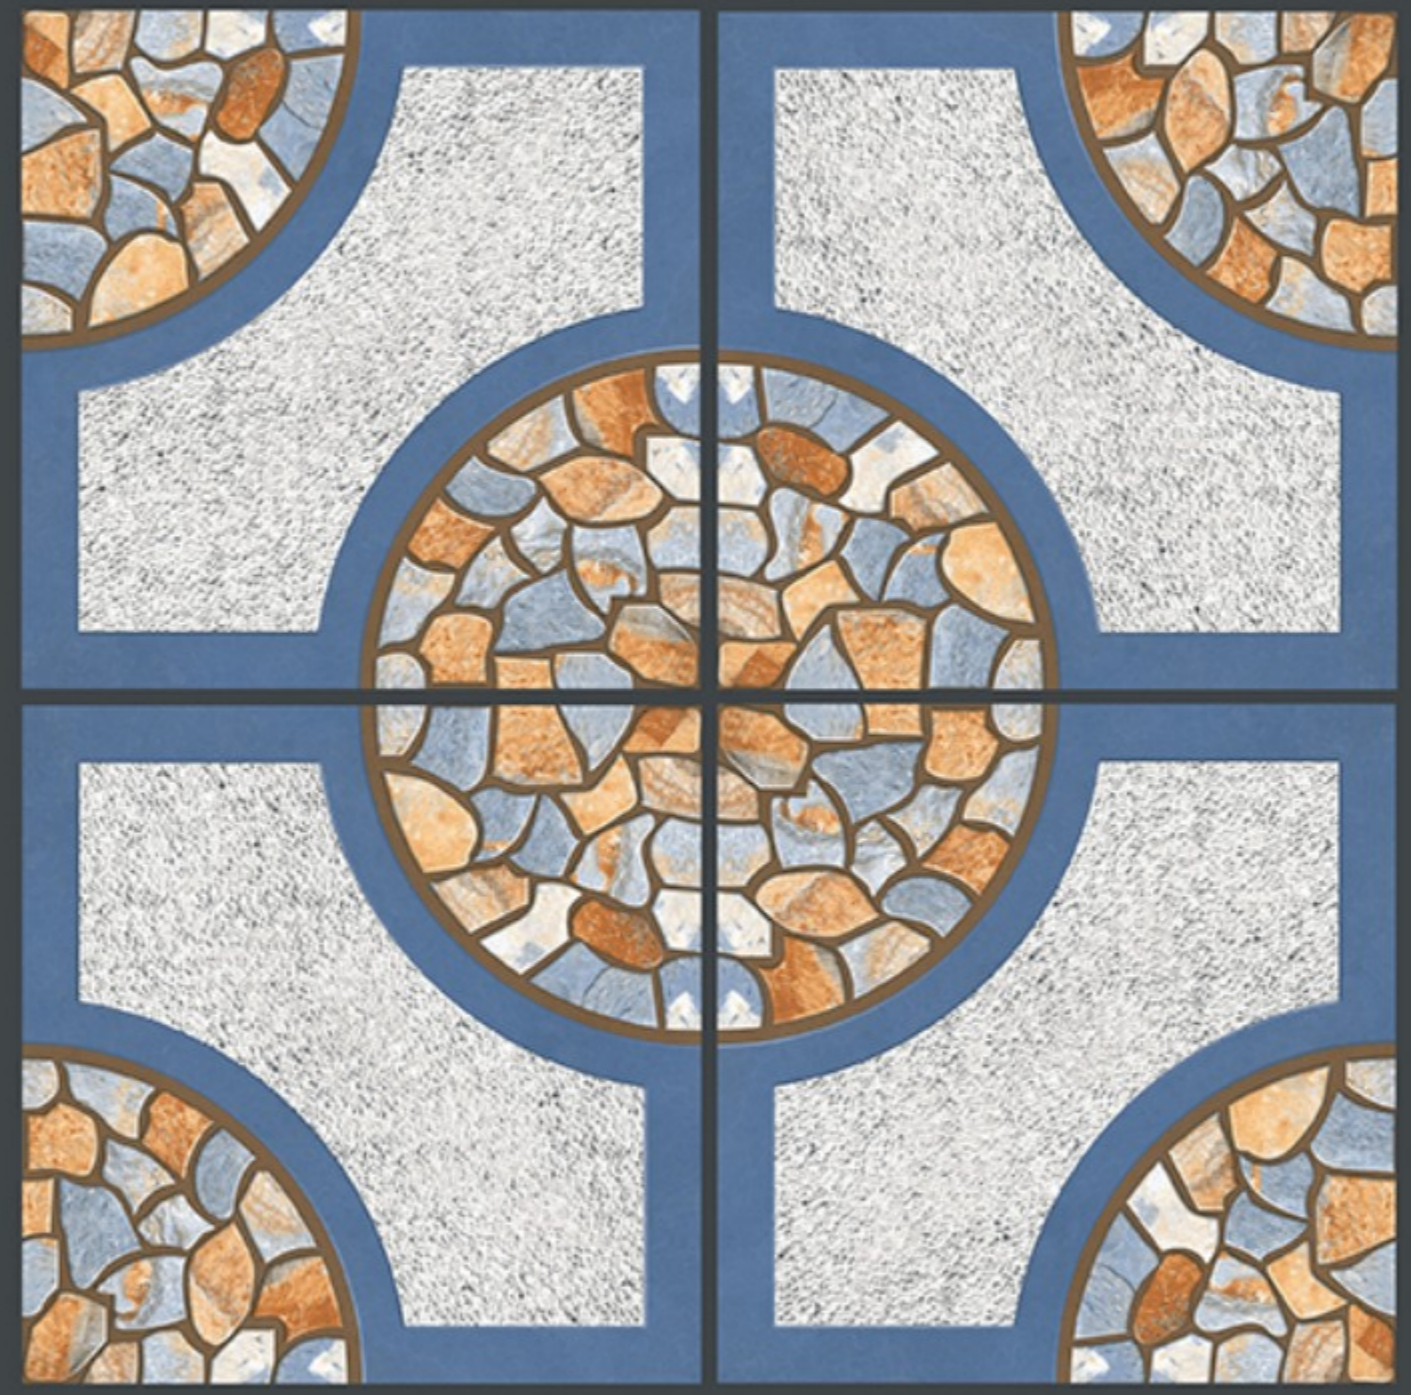

DURABLE

ECO
FRIENDLY

400x
400mm
DIGITAL VITRIFIED
PARKING TILES

5433

HEAVY DUTY
PARKING TILES

400x
400mm
DIGITAL VITRIFIED
PARKING TILES

5440

Finish :- PUNCH