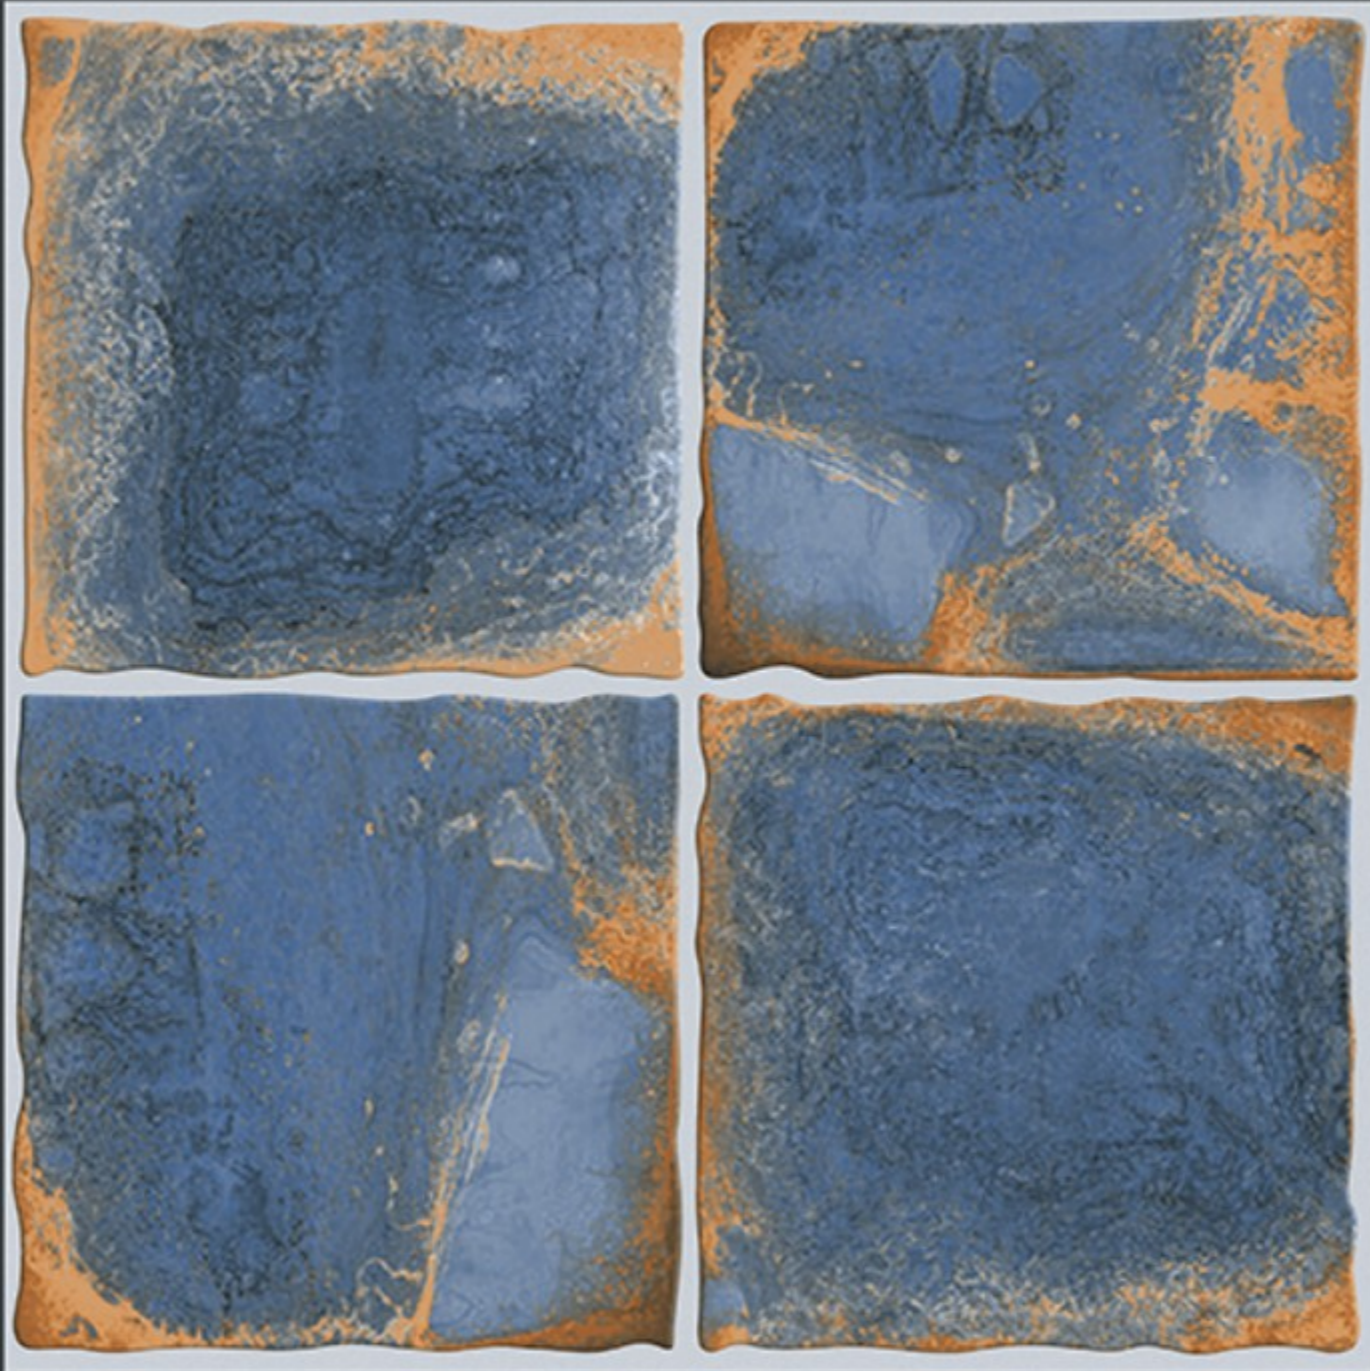

400x
400mm
DIGITAL VITRIFIED
PARKING TILES

5342

Finish :- PUNCH

HEAVY DUTY
PARKING TILES