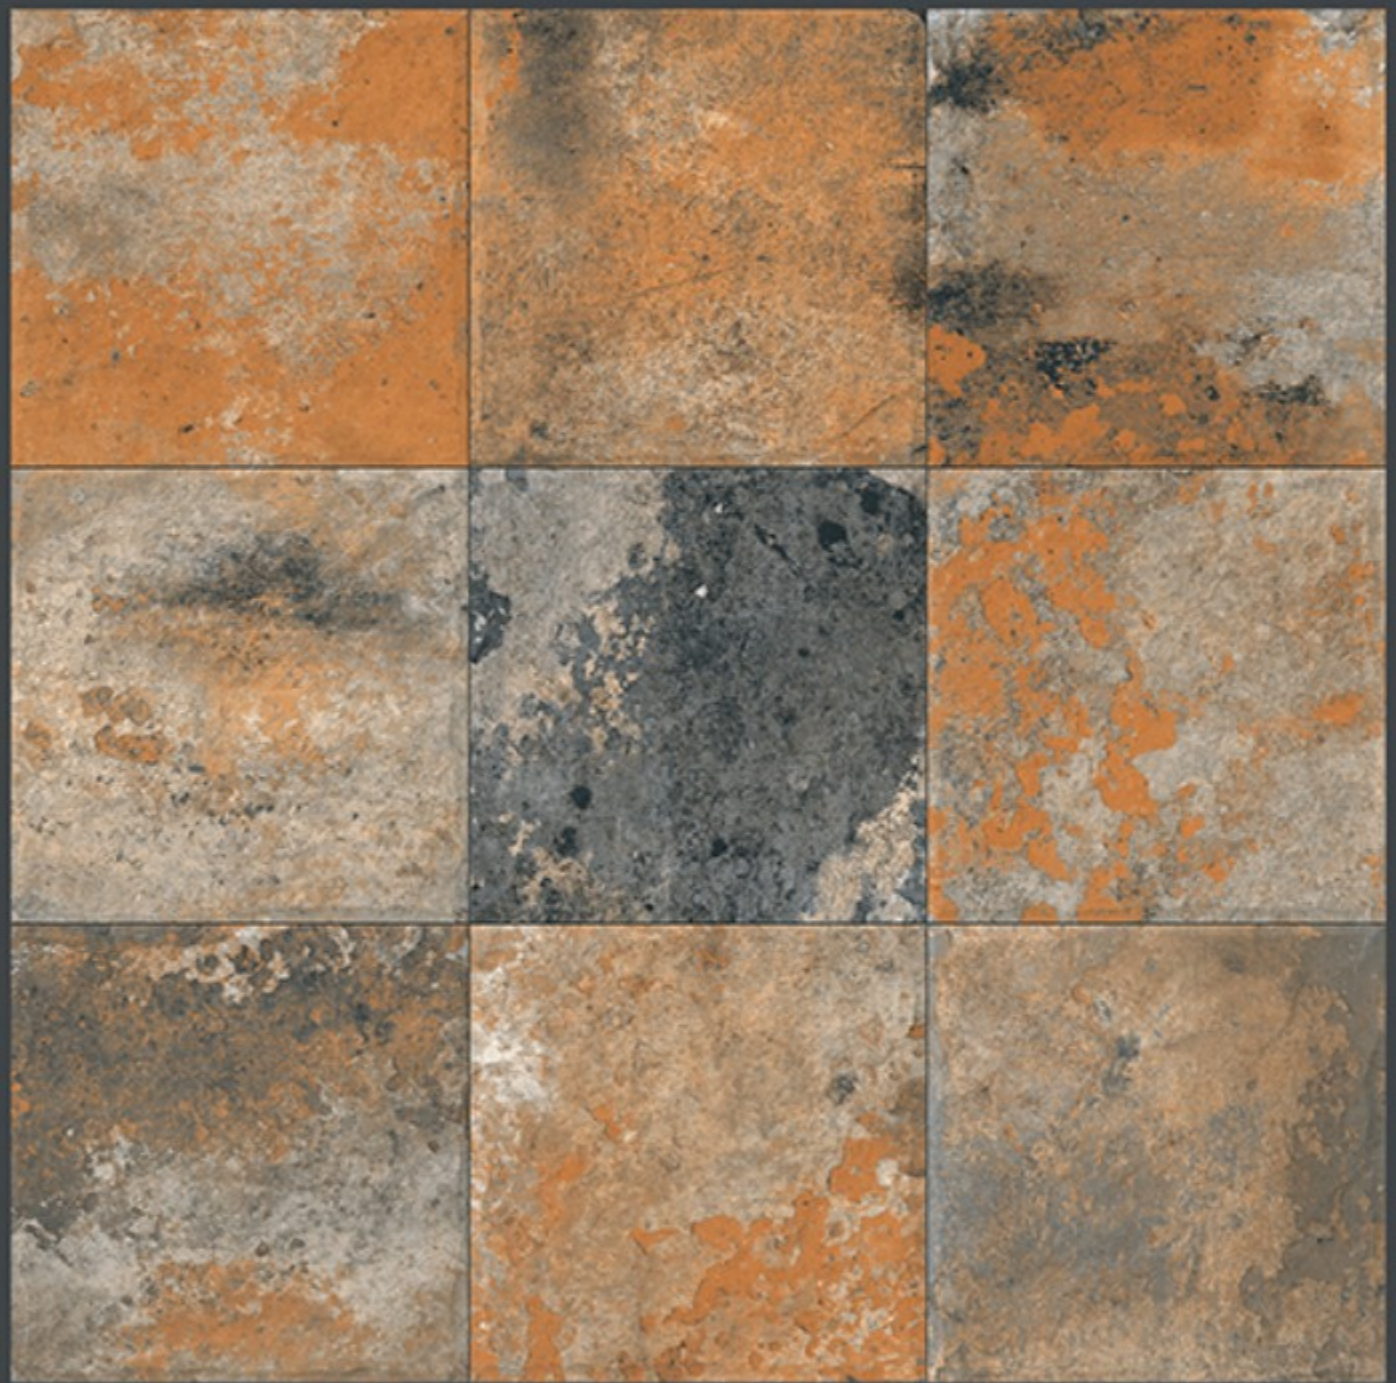

HEAVY DUTY
PARKING TILES

-  FROST RESISTANCE
-  ZERO MAINTENANCE
-  RESIDENTIAL
-  DURABLE
-  ECO FRIENDLY

PUNCH

400X
400MM

400x
400mm
DIGITAL VITRIFIED
PARKING TILES

5701

Finish :- PUNCH

HEAVY DUTY
PARKING TILES