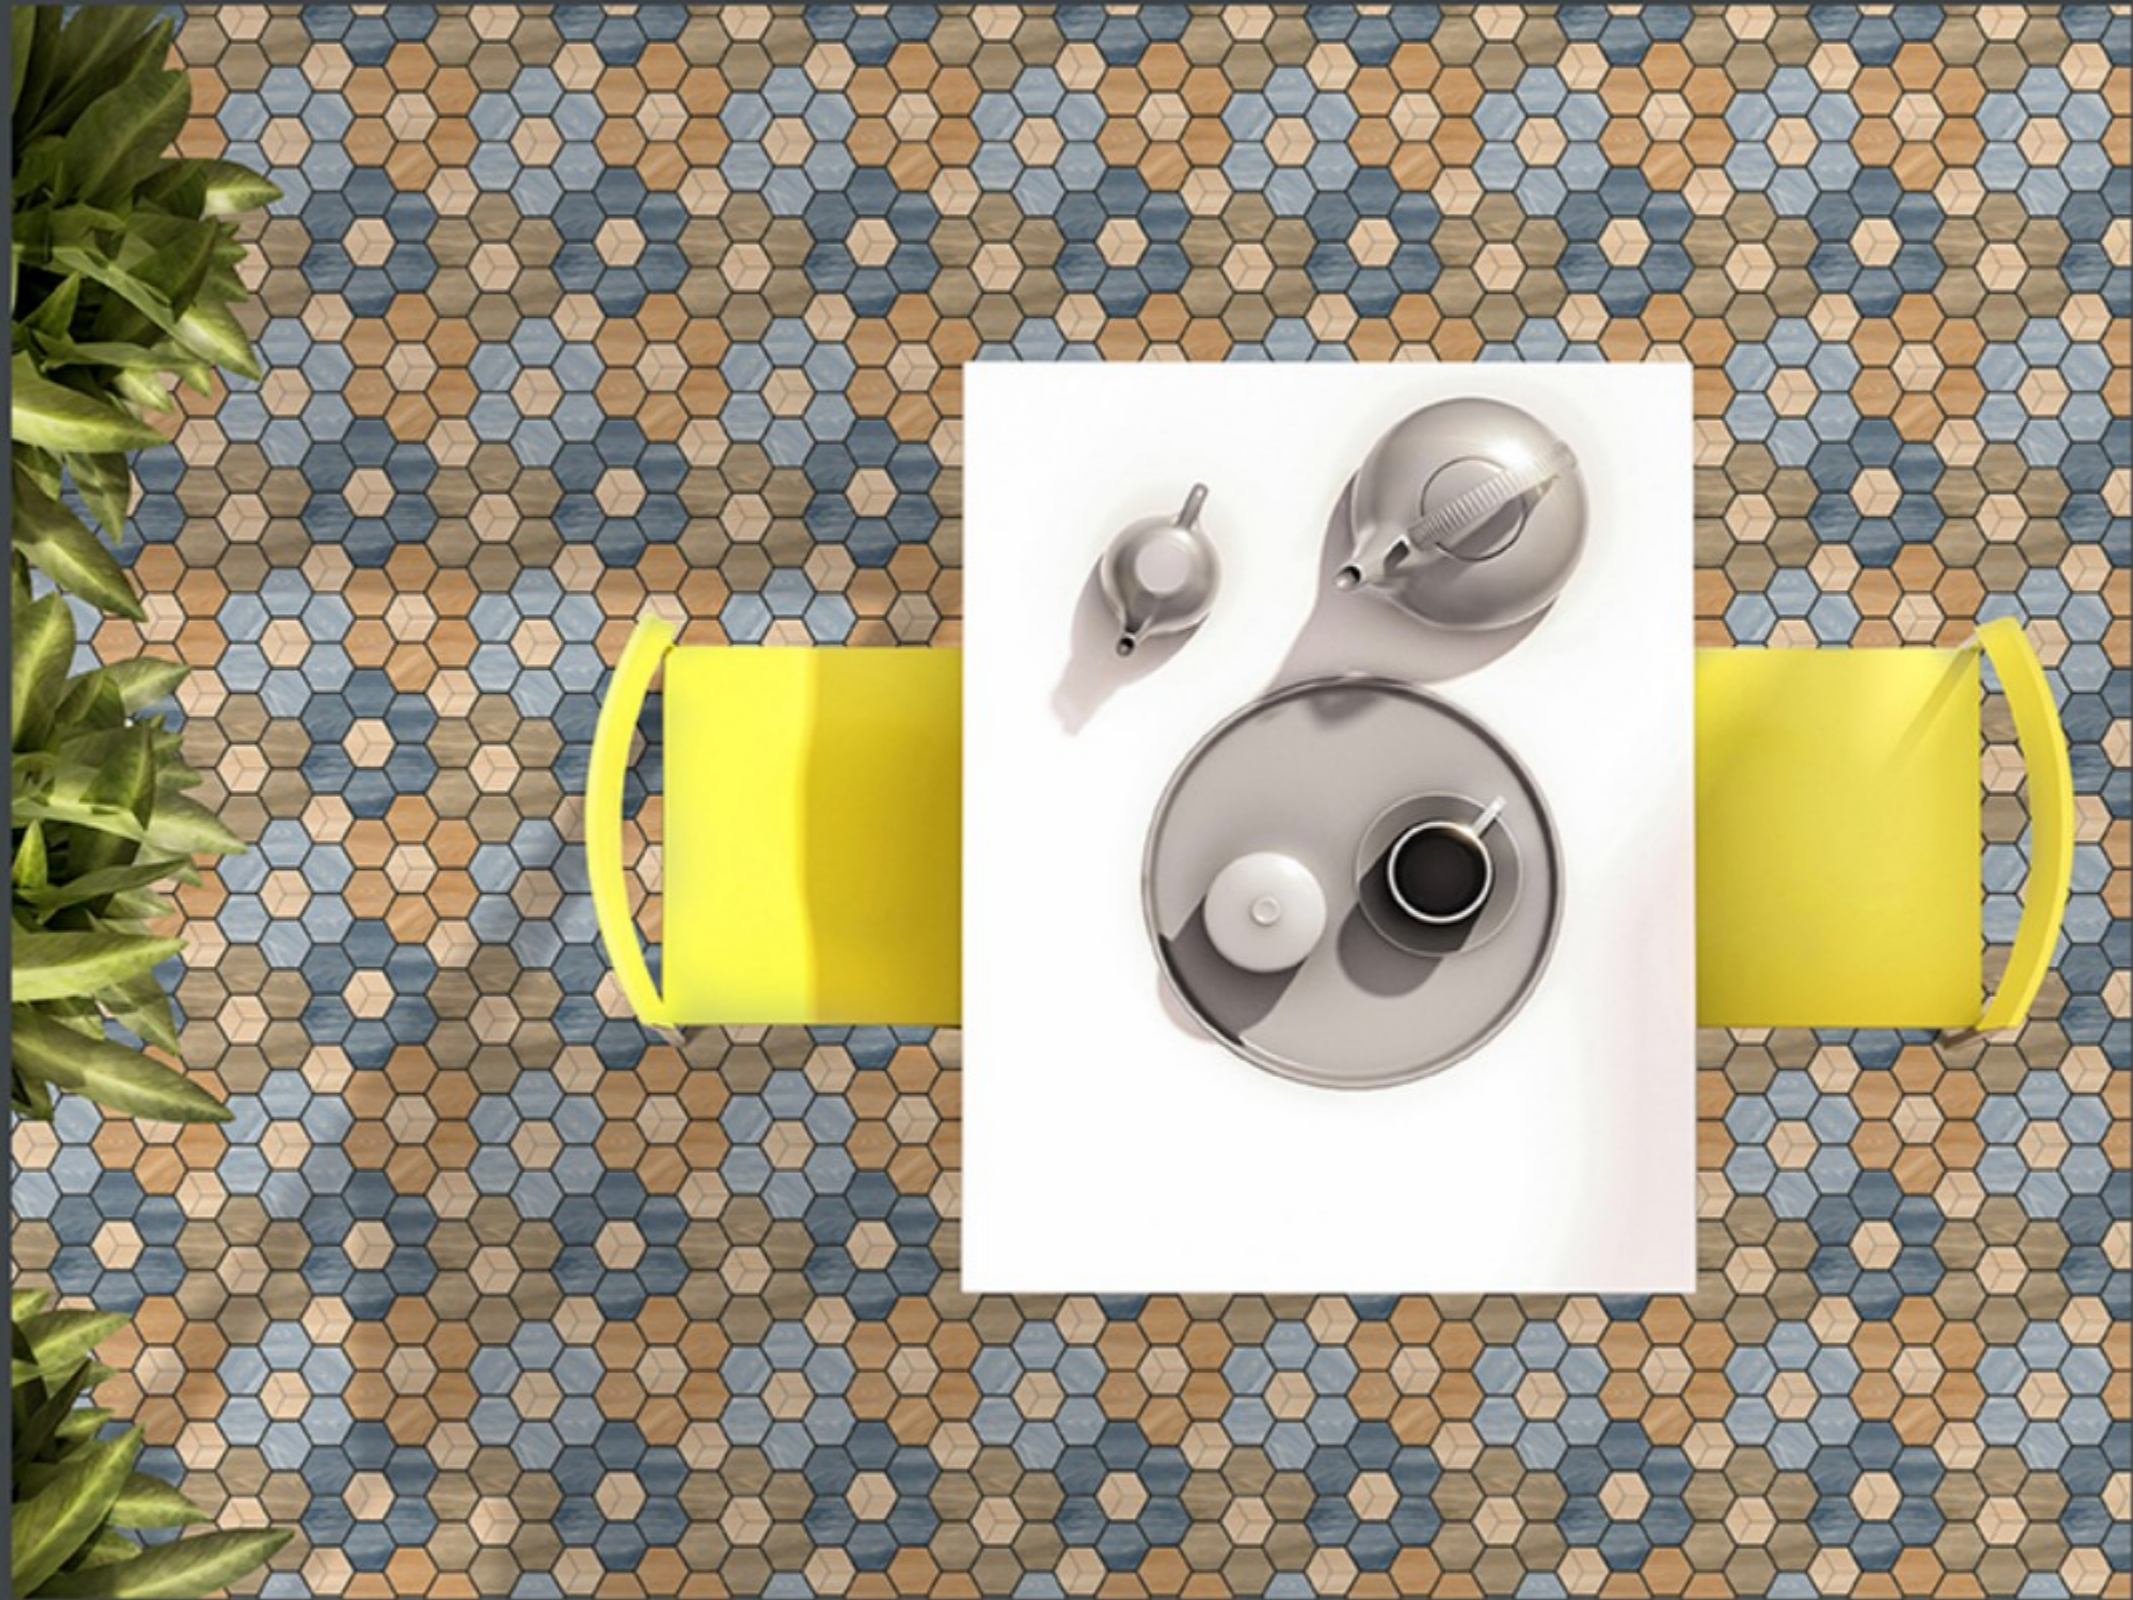

ZERO
MAINTENANCE

RESIDENTIAL

DURABLE

ECO
FRIENDLY

400x
400mm
DIGITAL VITRIFIED
PARKING TILES

5556

HEAVY DUTY
PARKING TILES

400x
400mm
DIGITAL VITRIFIED
PARKING TILES