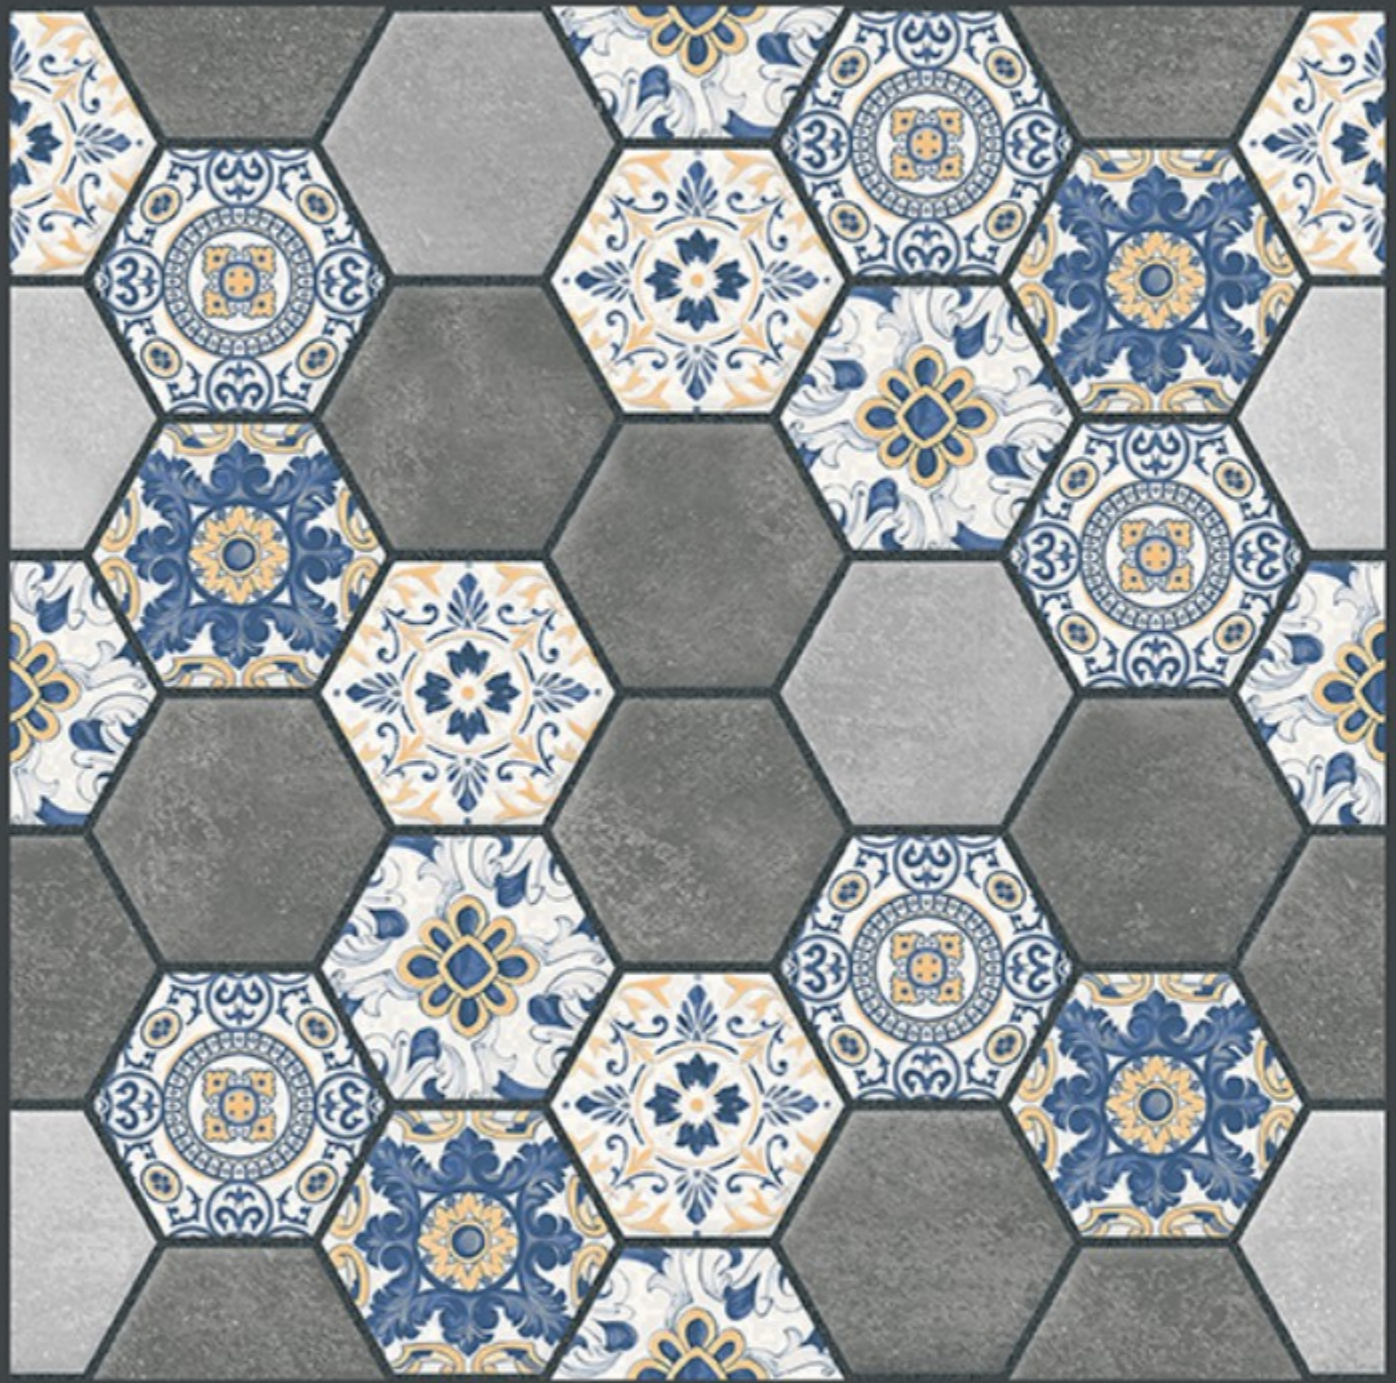

400x
400mm
DIGITAL VITRIFIED
PARKING TILES

5536

Finish :- PUNCH

HEAVY DUTY
PARKING TILES

- FROST RESISTANCE
- ZERO MAINTENANCE
- RESIDENTIAL
- DURABLE
- ECO FRIENDLY