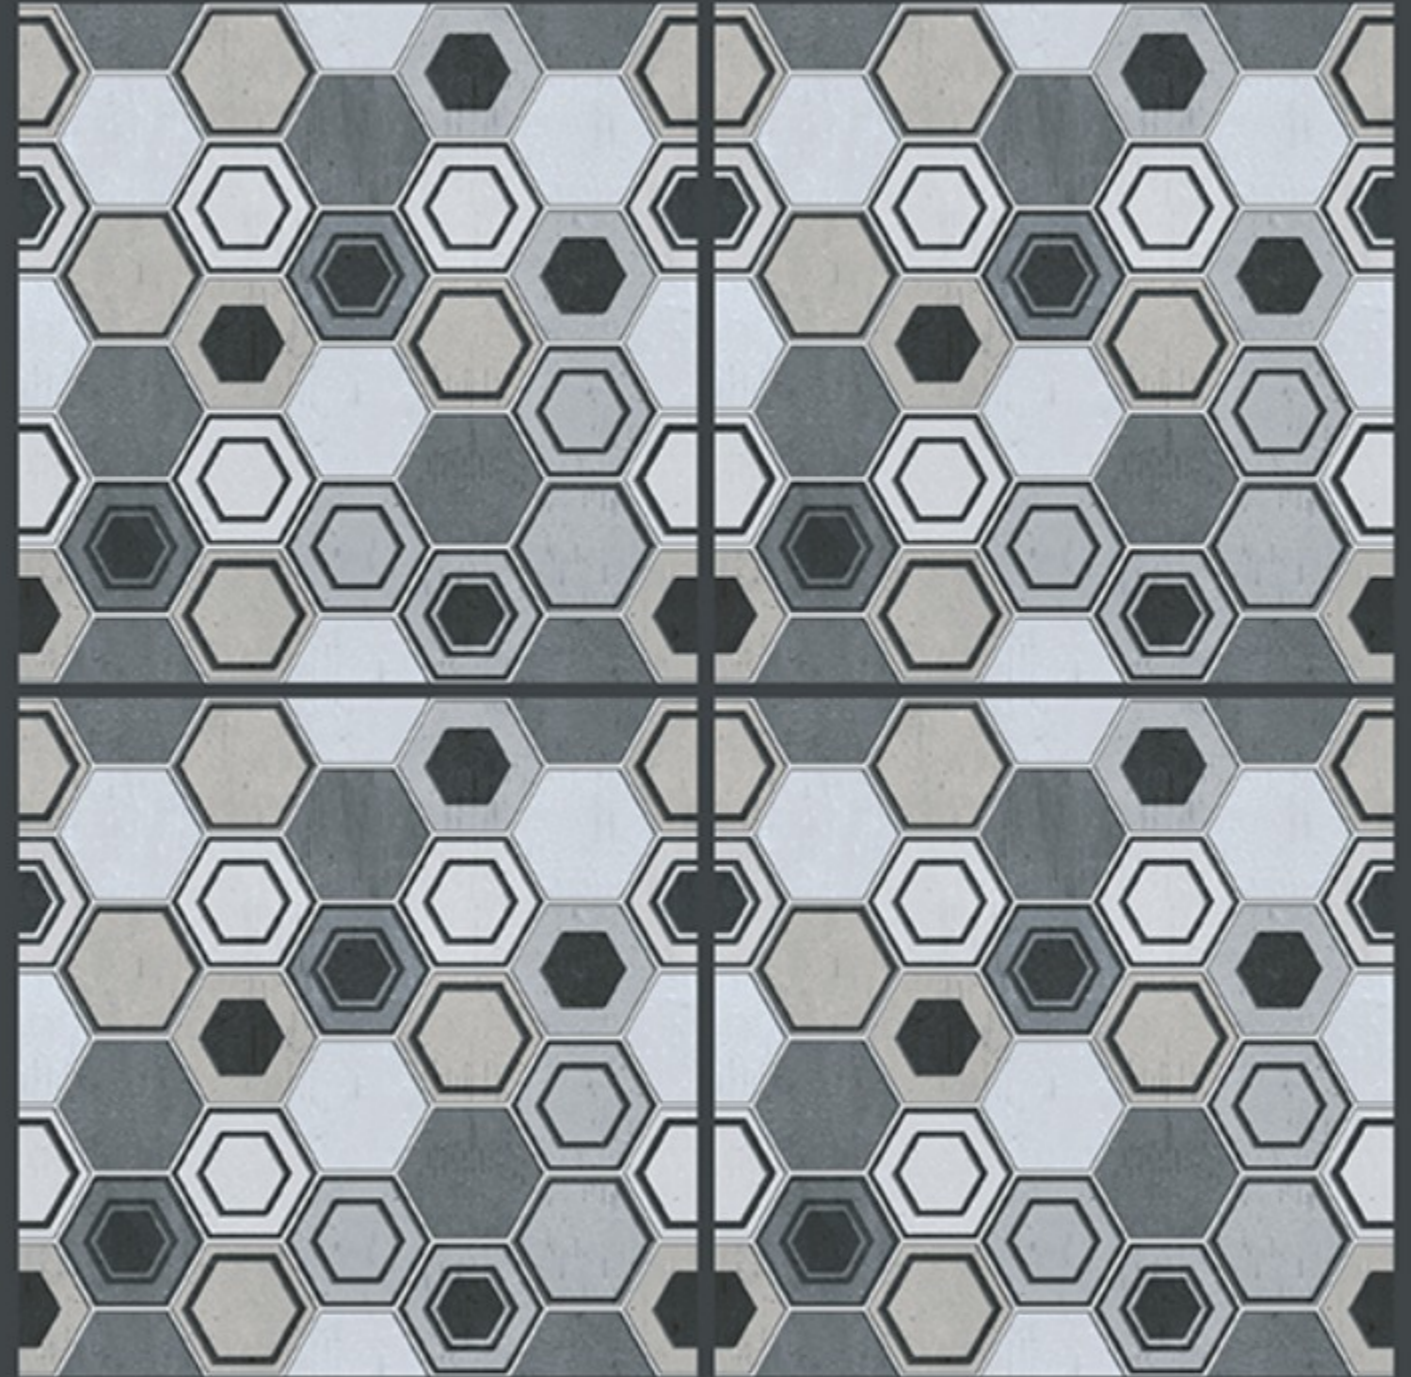

5502

Finish :- PUNCH

HEAVY DUTY
PARKING TILES

FROST
RESISTANCE

ZERO
MAINTENANCE

RESIDENTIAL

DURABLE

ECO
FRIENDLY