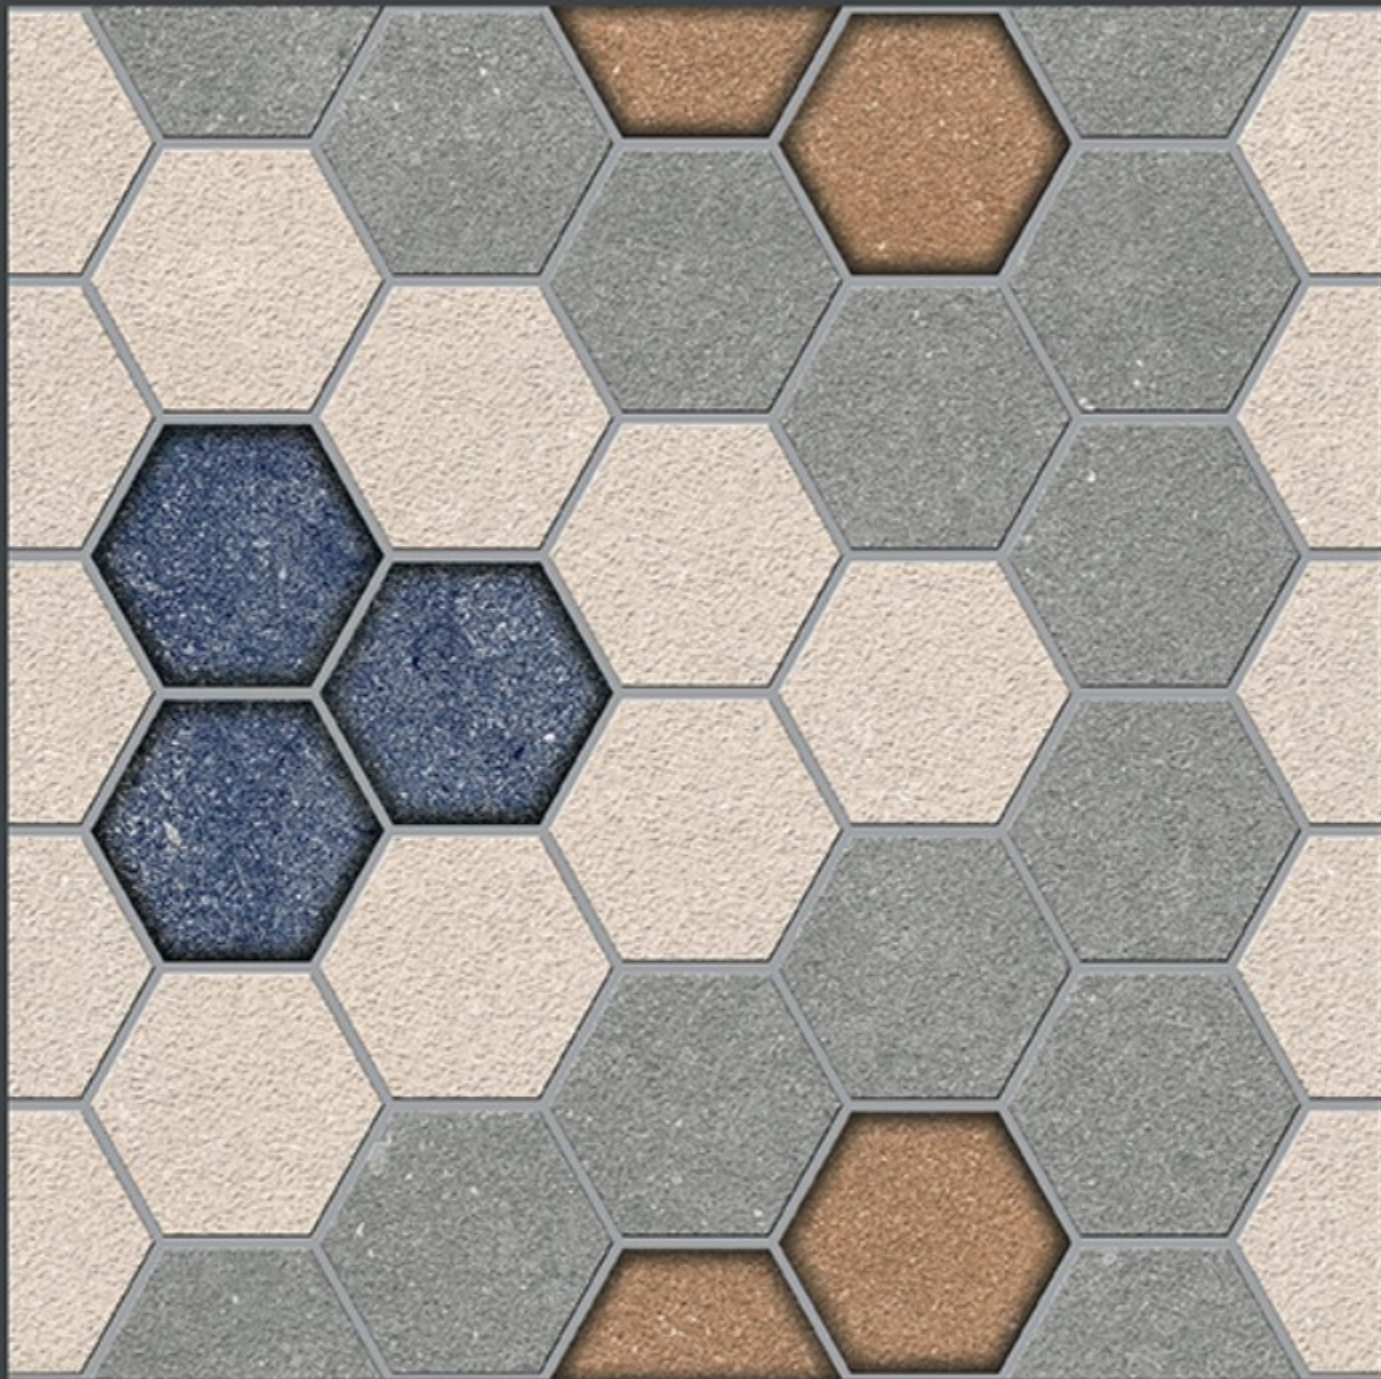

400x
400mm
DIGITAL VITRIFIED
PARKING TILES

5557

Finish :- PUNCH

HEAVY DUTY
PARKING TILES

FROST
RESISTANCE

ZERO
MAINTENANCE

RESIDENTIAL

DURABLE

ECO
FRIENDLY