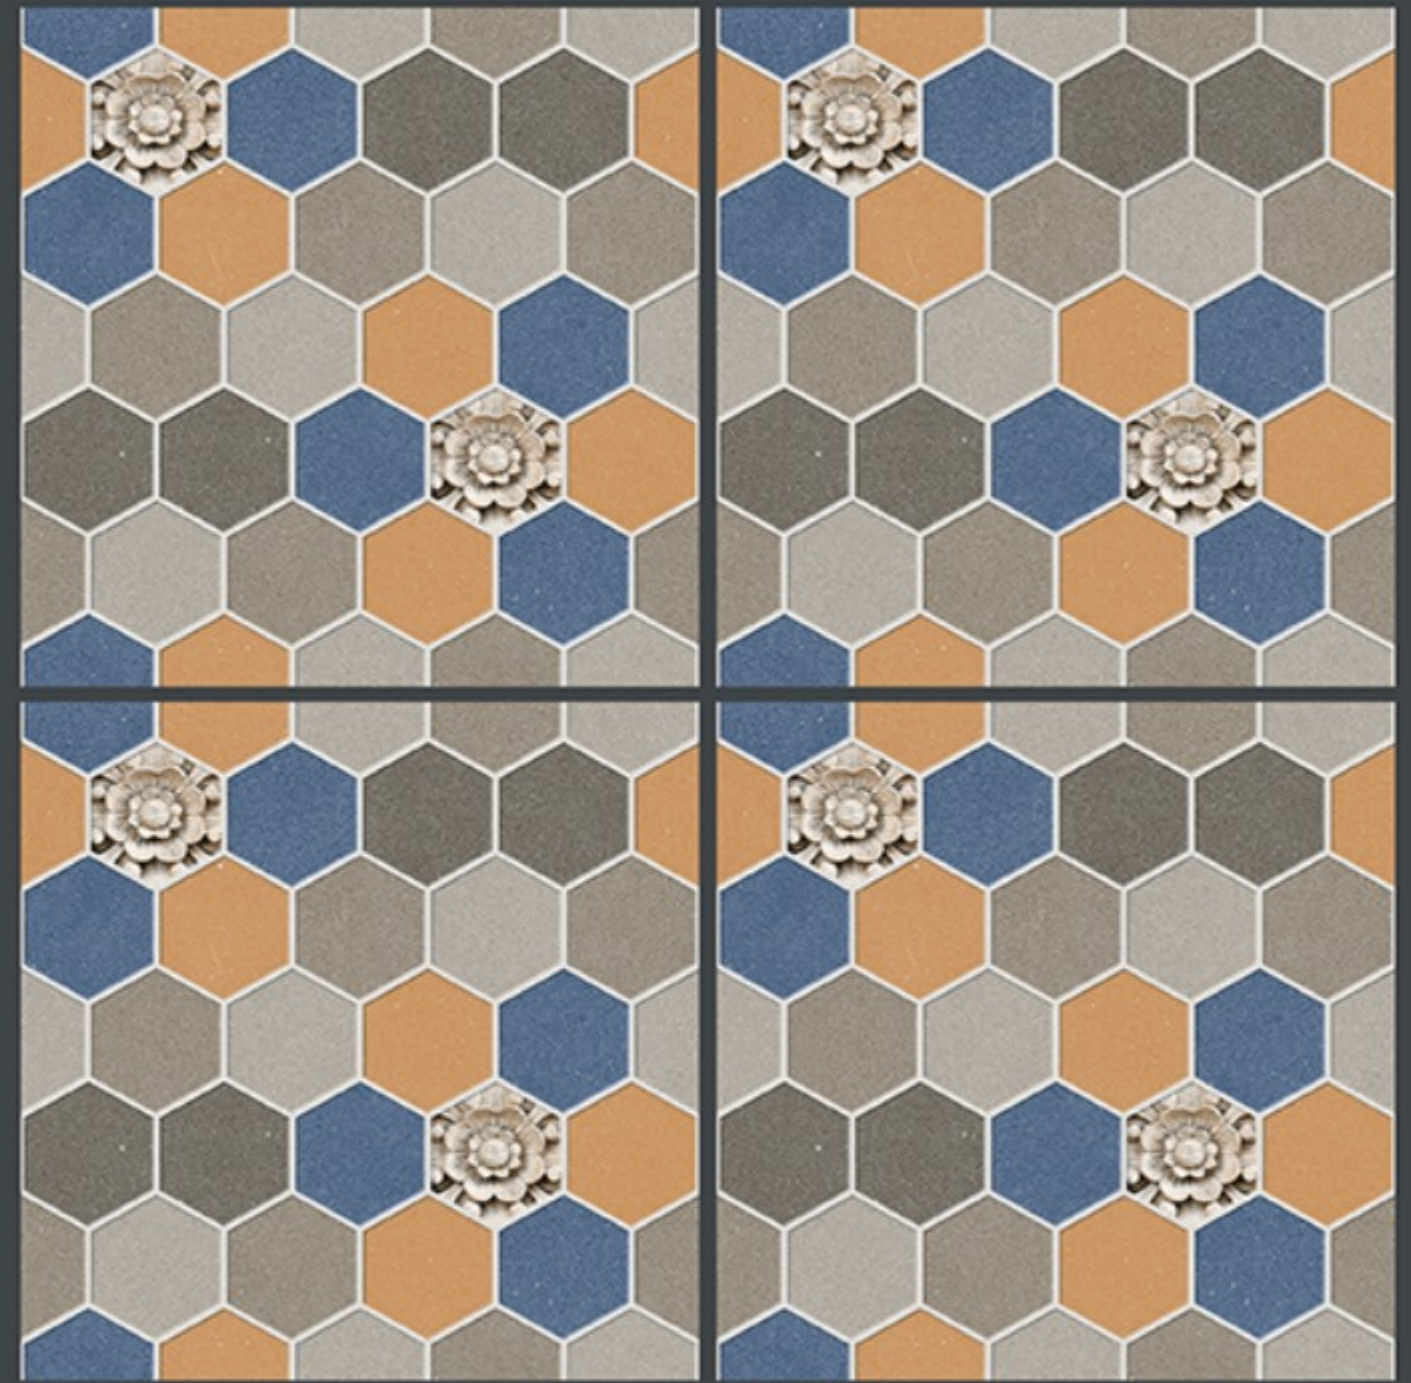

400x
400mm
DIGITAL VITRIFIED
PARKING TILES

5550

Finish :- PUNCH

HEAVY DUTY
PARKING TILES

- FROST RESISTANCE
- ZERO MAINTENANCE
- RESIDENTIAL
- DURABLE
- ECO FRIENDLY