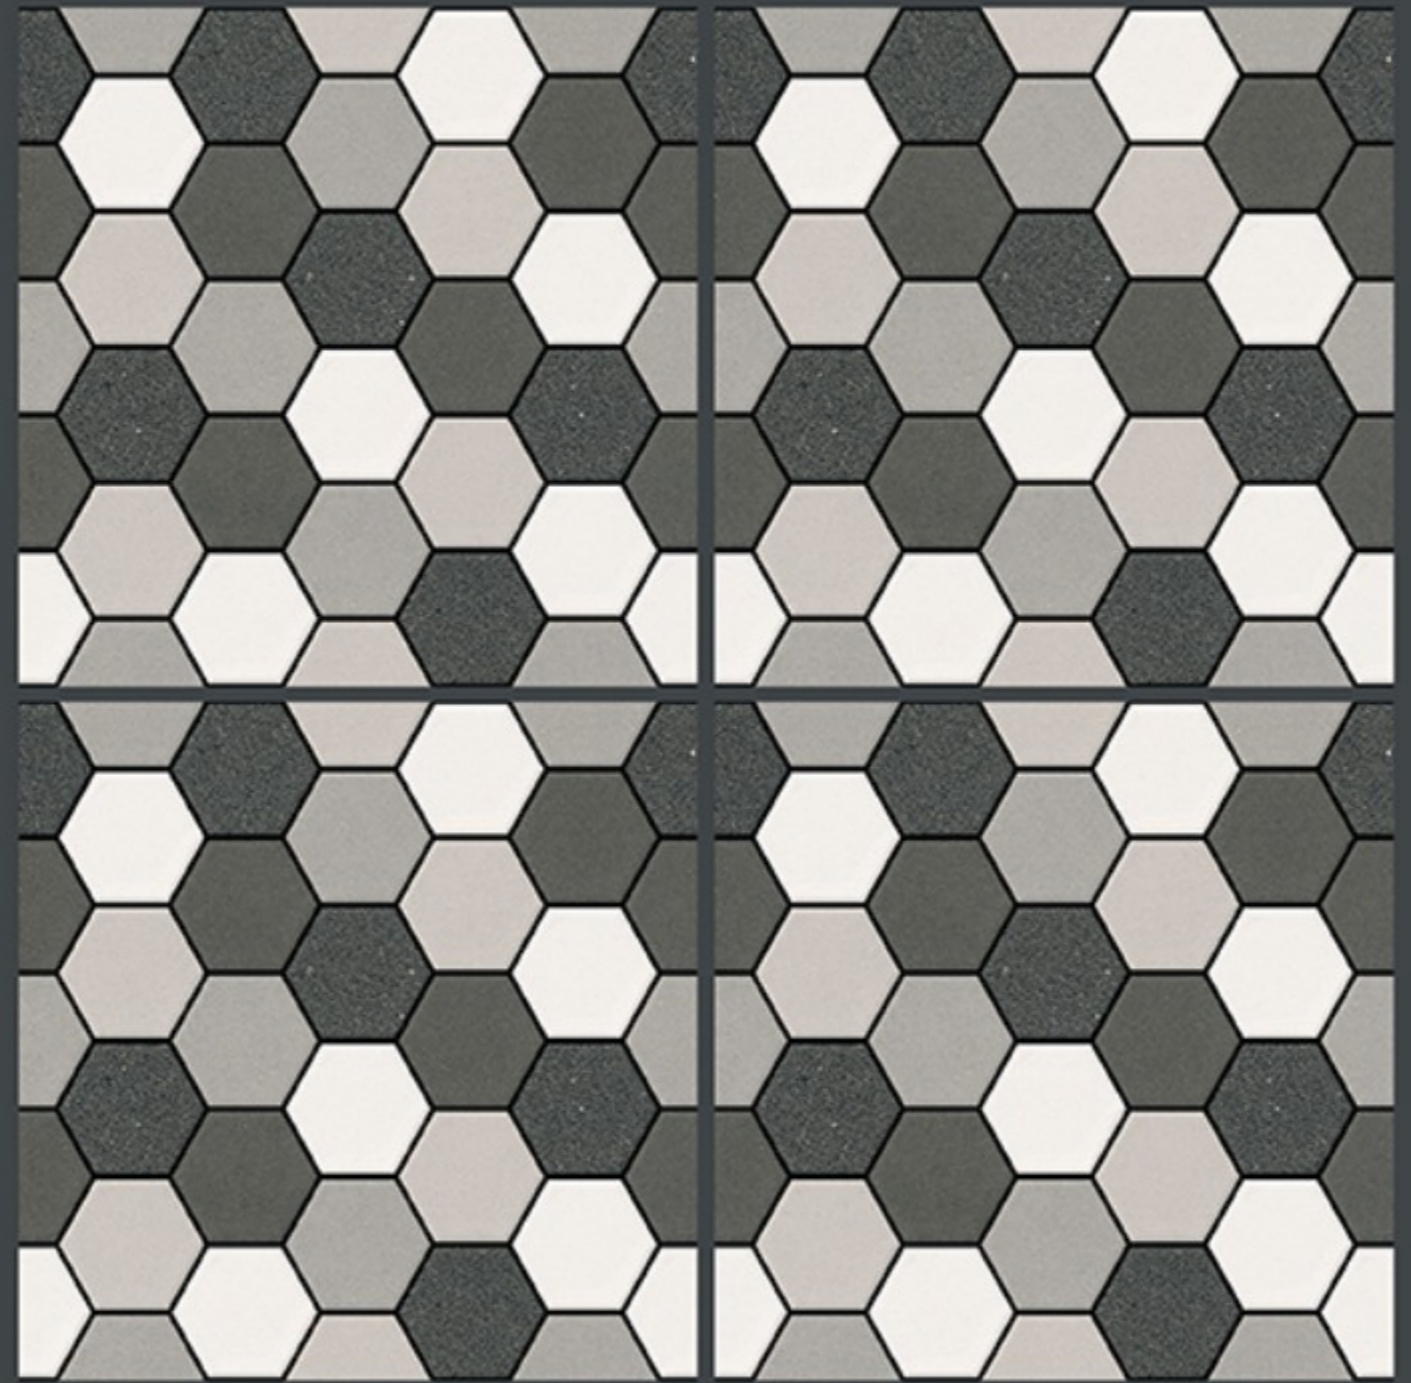

400x
400mm
DIGITAL VITRIFIED
PARKING TILES

5555

Finish :- PUNCH

HEAVY DUTY
PARKING TILES

- FROST RESISTANCE
- ZERO MAINTENANCE
- RESIDENTIAL
- DURABLE
- ECO FRIENDLY