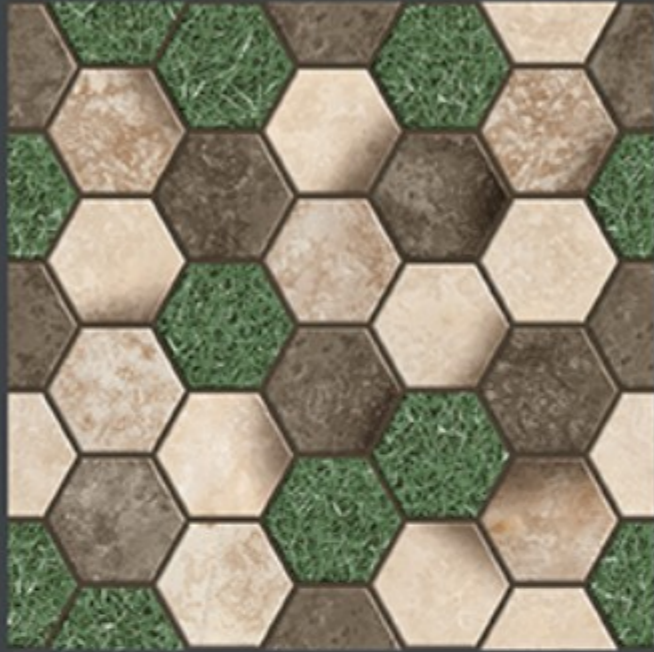

400x
400mm
DIGITAL VITRIFIED
PARKING TILES

5561

Finish :- PUNCH

HEAVY DUTY
PARKING TILES

400x
400mm
DIGITAL VITRIFIED
PARKING TILES

5559

HEAVY DUTY
PARKING TILES

-  FROST RESISTANCE
-  ZERO MAINTENANCE
-  RESIDENTIAL
-  DURABLE
-  ECO FRIENDLY