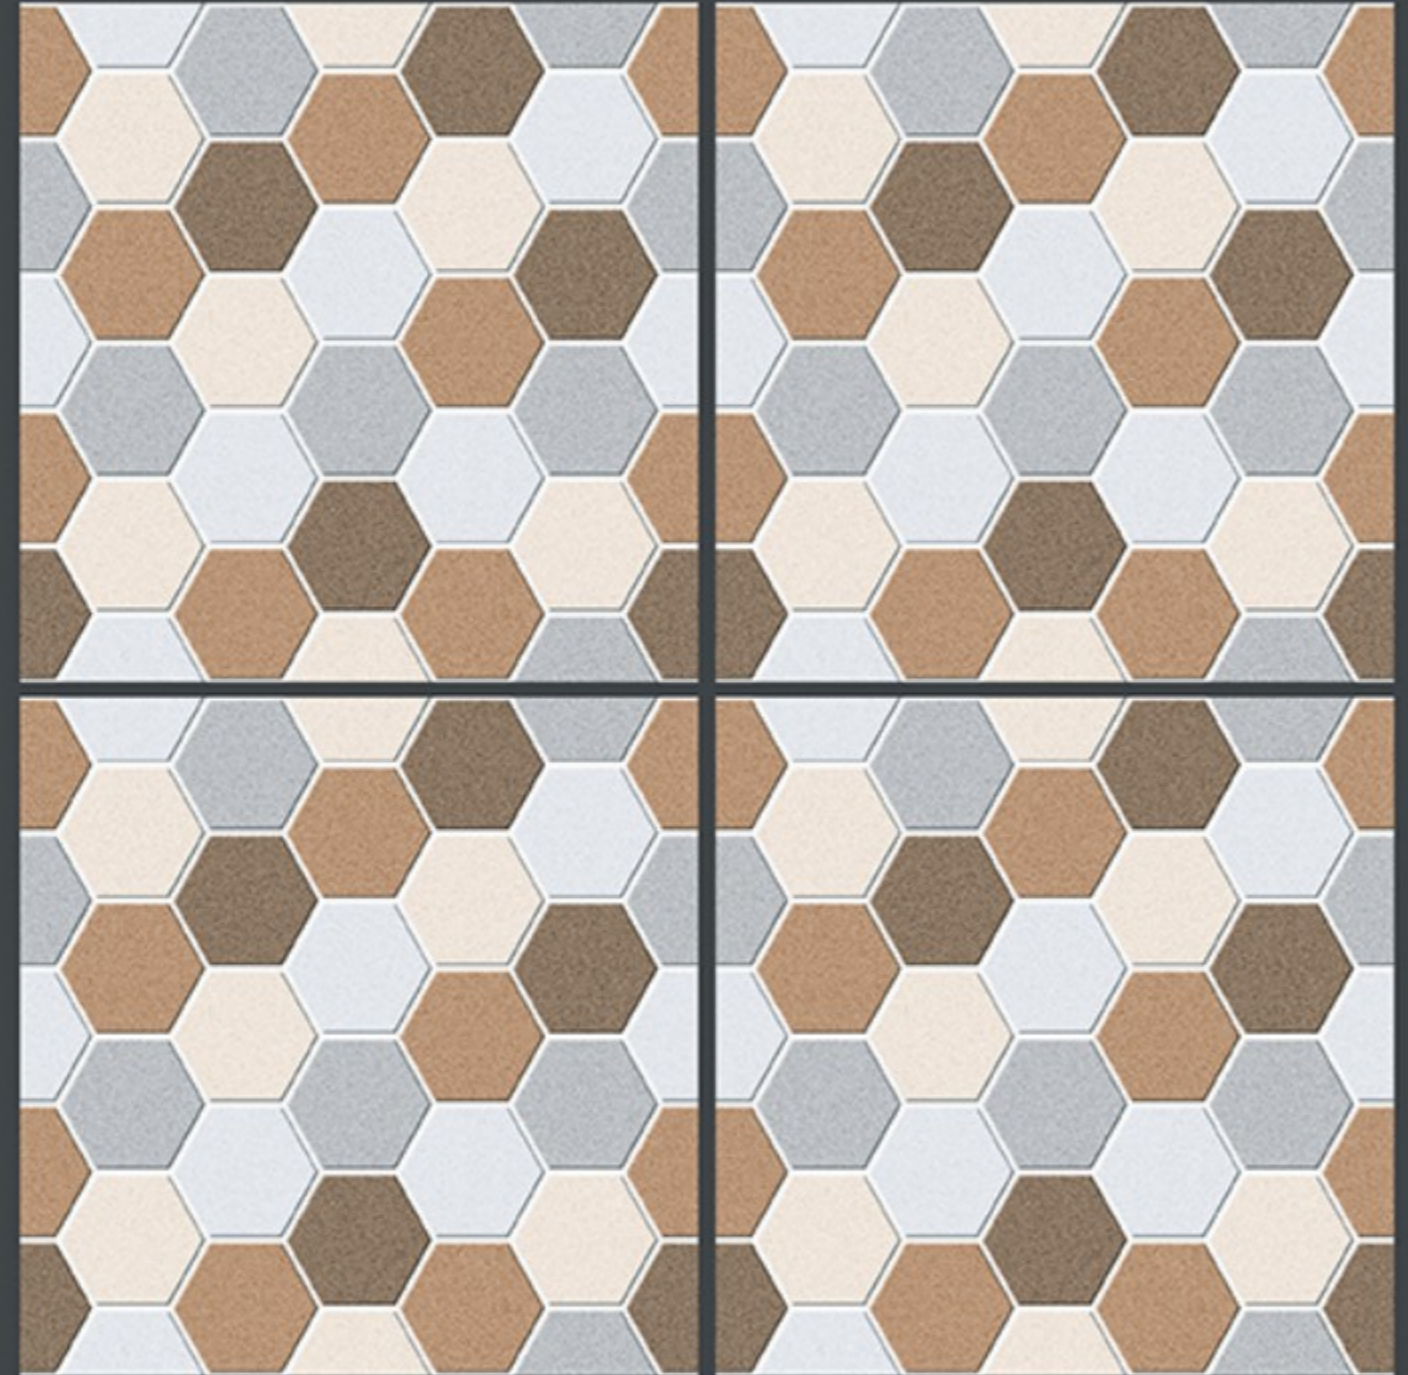

ZERO
MAINTENANCE

RESIDENTIAL

DURABLE

ECO
FRIENDLY

400x
400mm
DIGITAL VITRIFIED
PARKING TILES

5567

Finish :- PUNCH

HEAVY DUTY
PARKING TILES