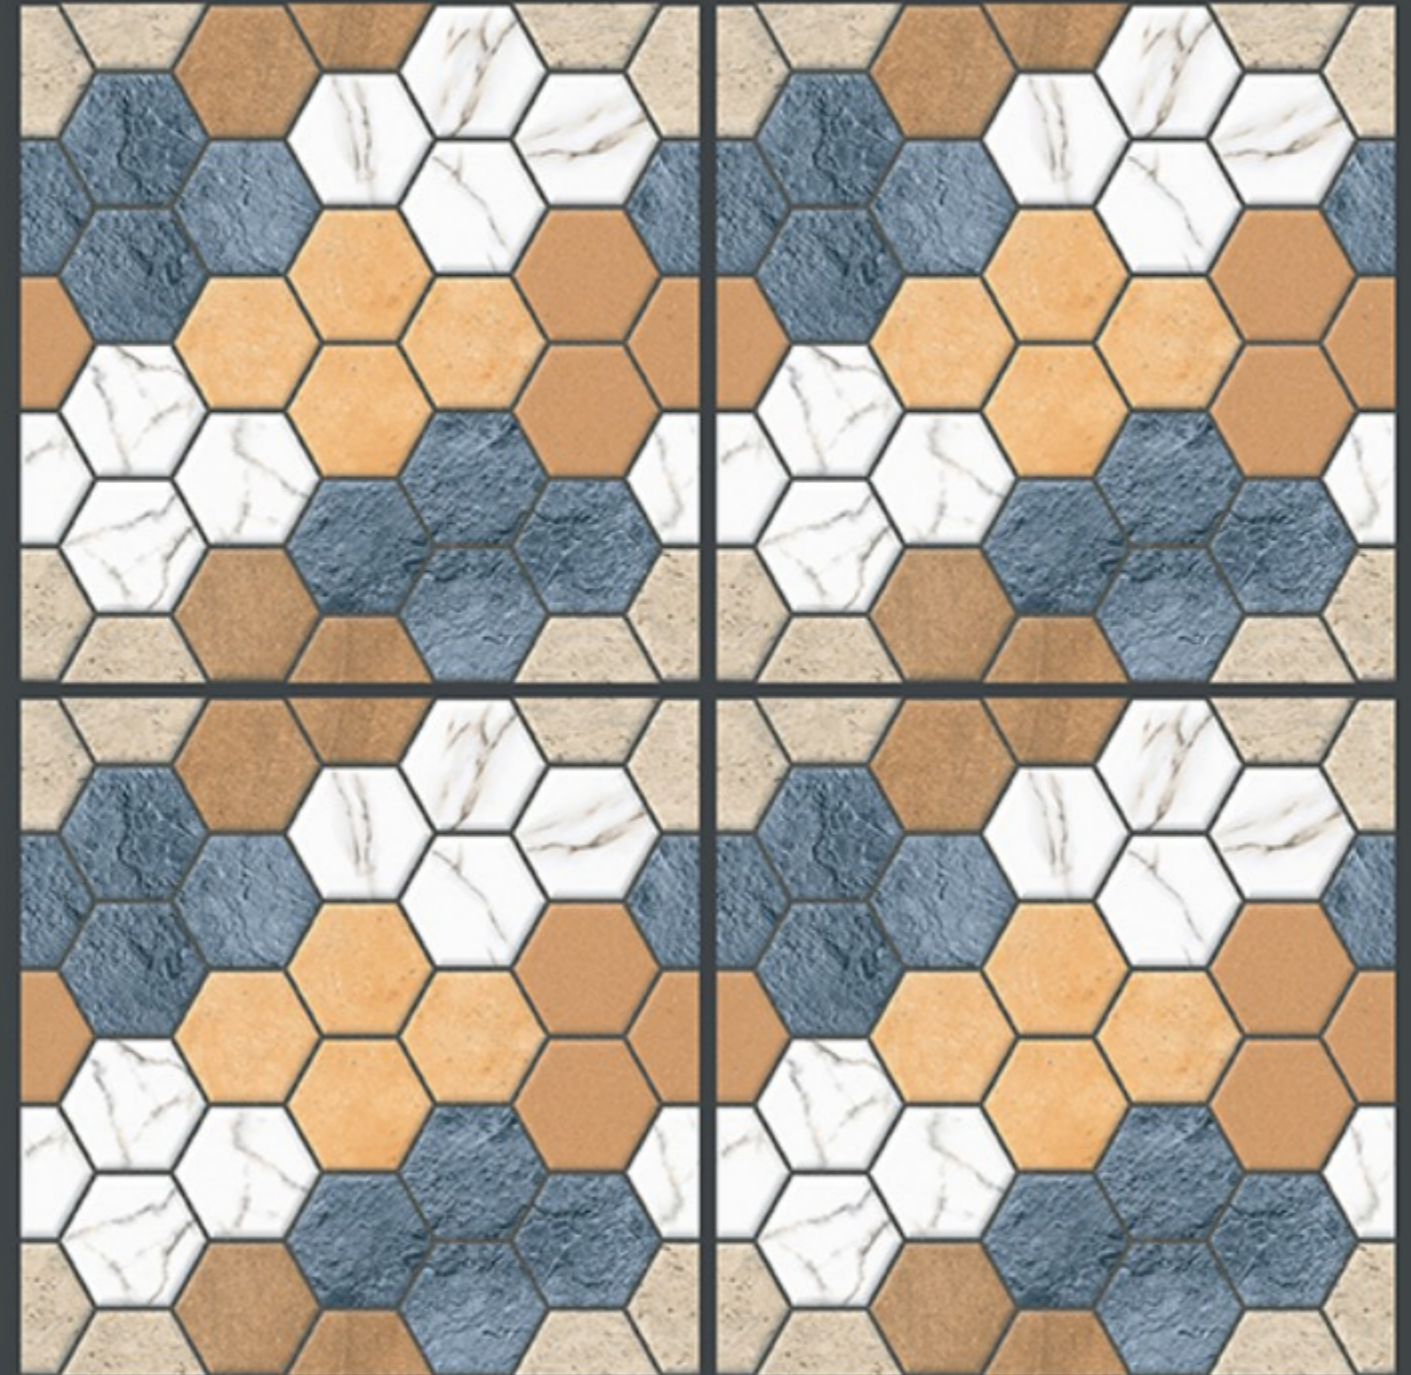

ZERO
MAINTENANCE

RESIDENTIAL

DURABLE

ECO
FRIENDLY

400x
400mm
DIGITAL VITRIFIED
PARKING TILES

5538

Finish :- PUNCH

HEAVY DUTY
PARKING TILES