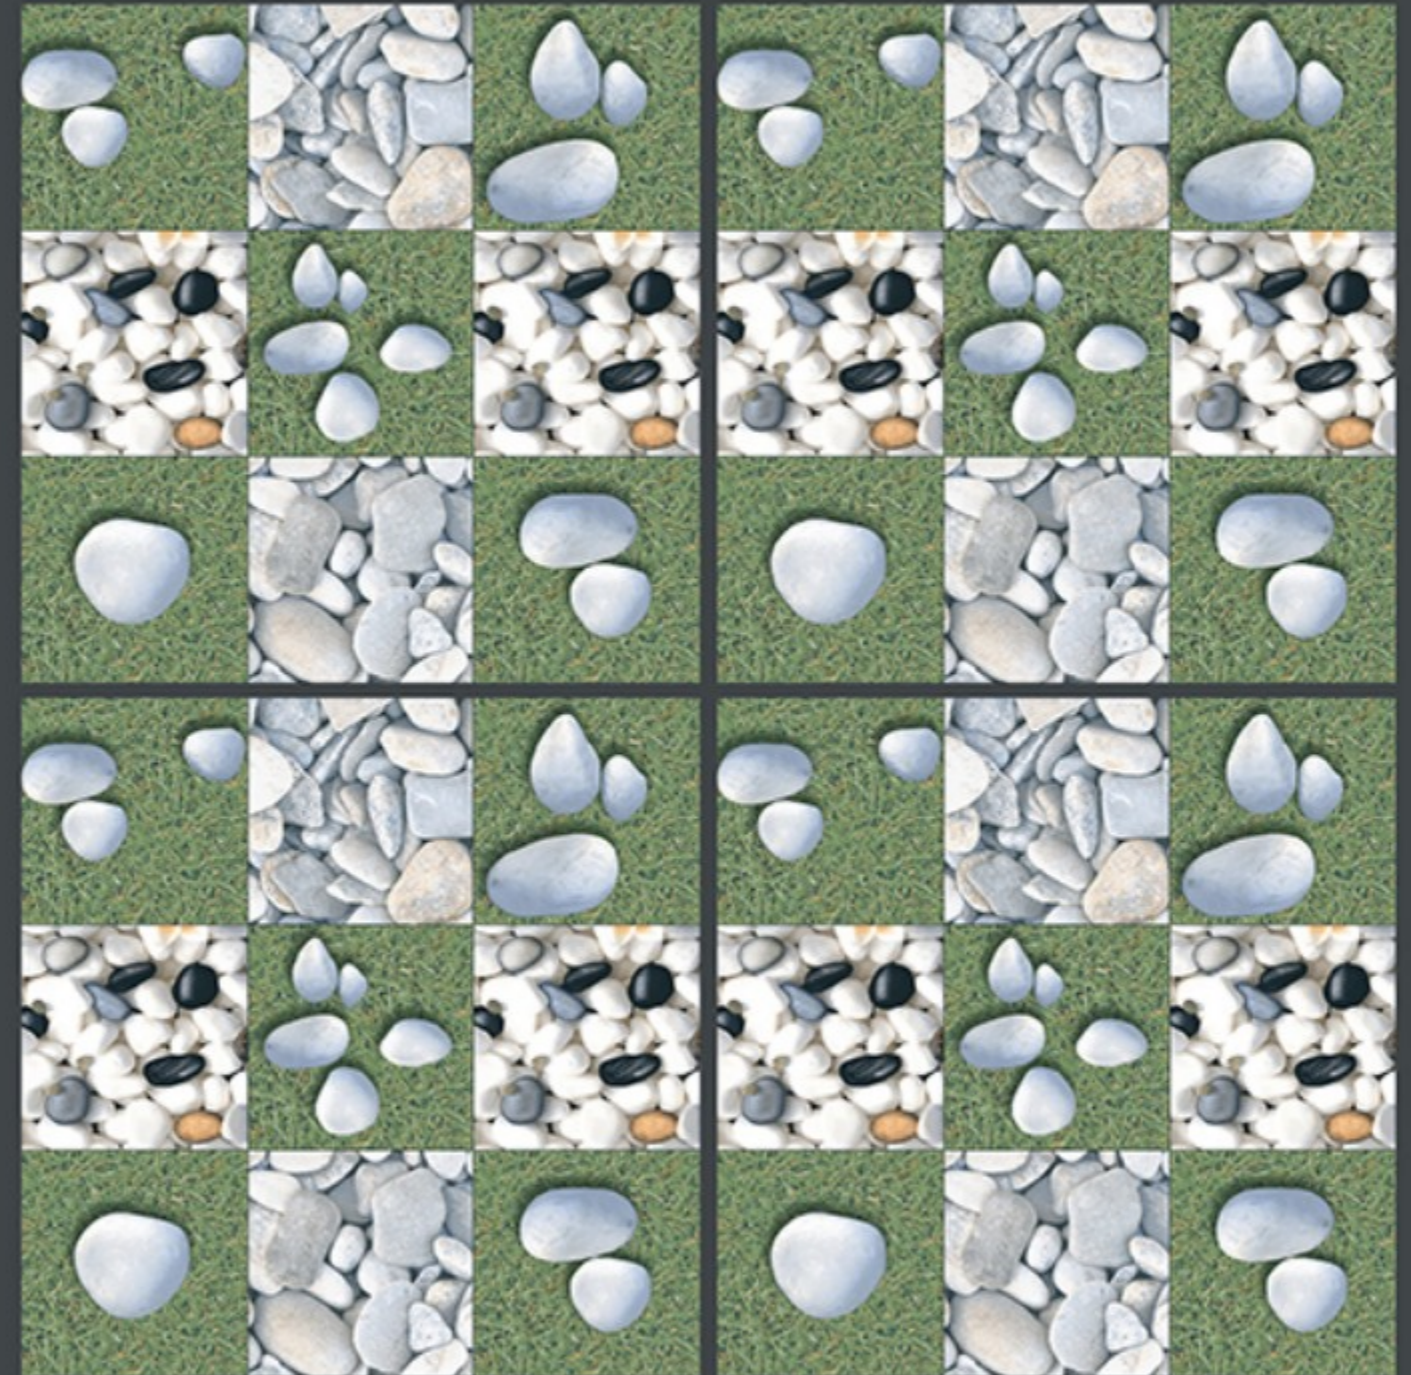

Finish :- PUNCH

HEAVY DUTY
PARKING TILES

FROST
RESISTANCE

ZERO
MAINTENANCE

RESIDENTIAL

DURABLE

ECO
FRIENDLY