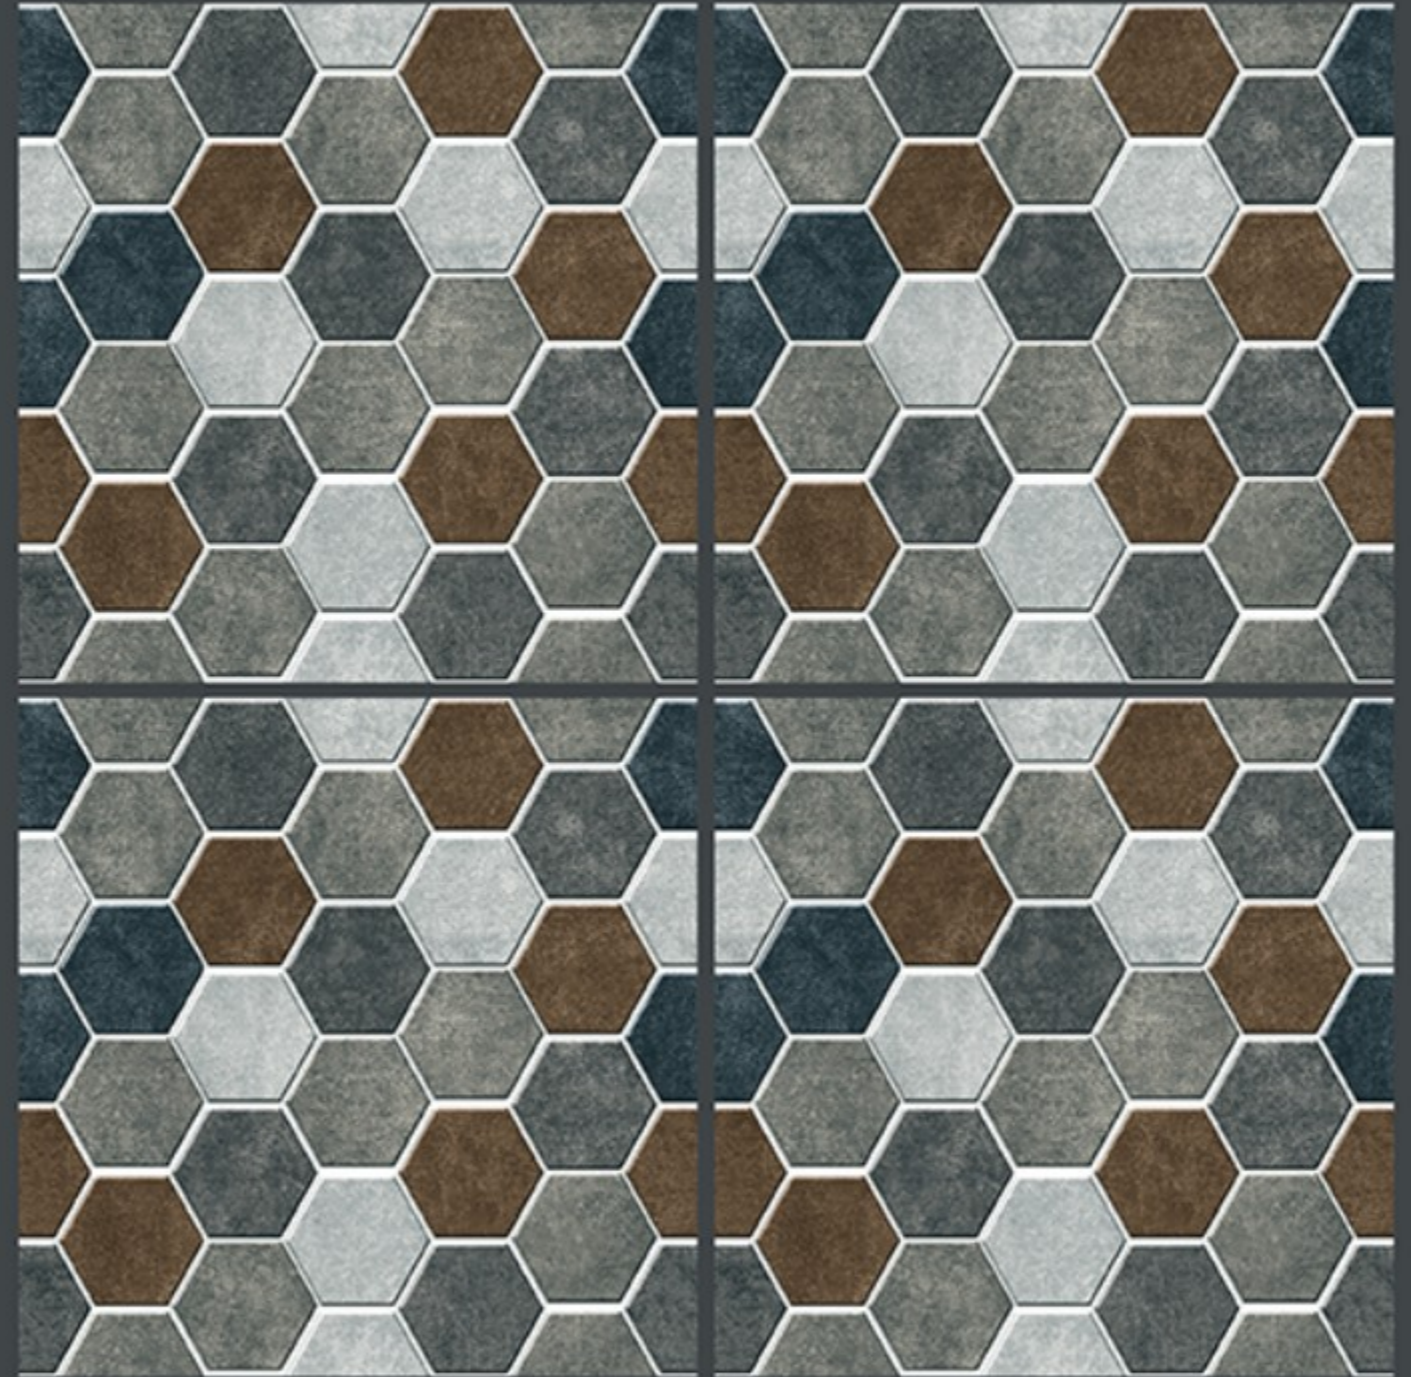

Finish :- PUNCH

HEAVY DUTY
PARKING TILES

FROST
RESISTANCE

ZERO
MAINTENANCE

RESIDENTIAL

DURABLE

ECO
FRIENDLY