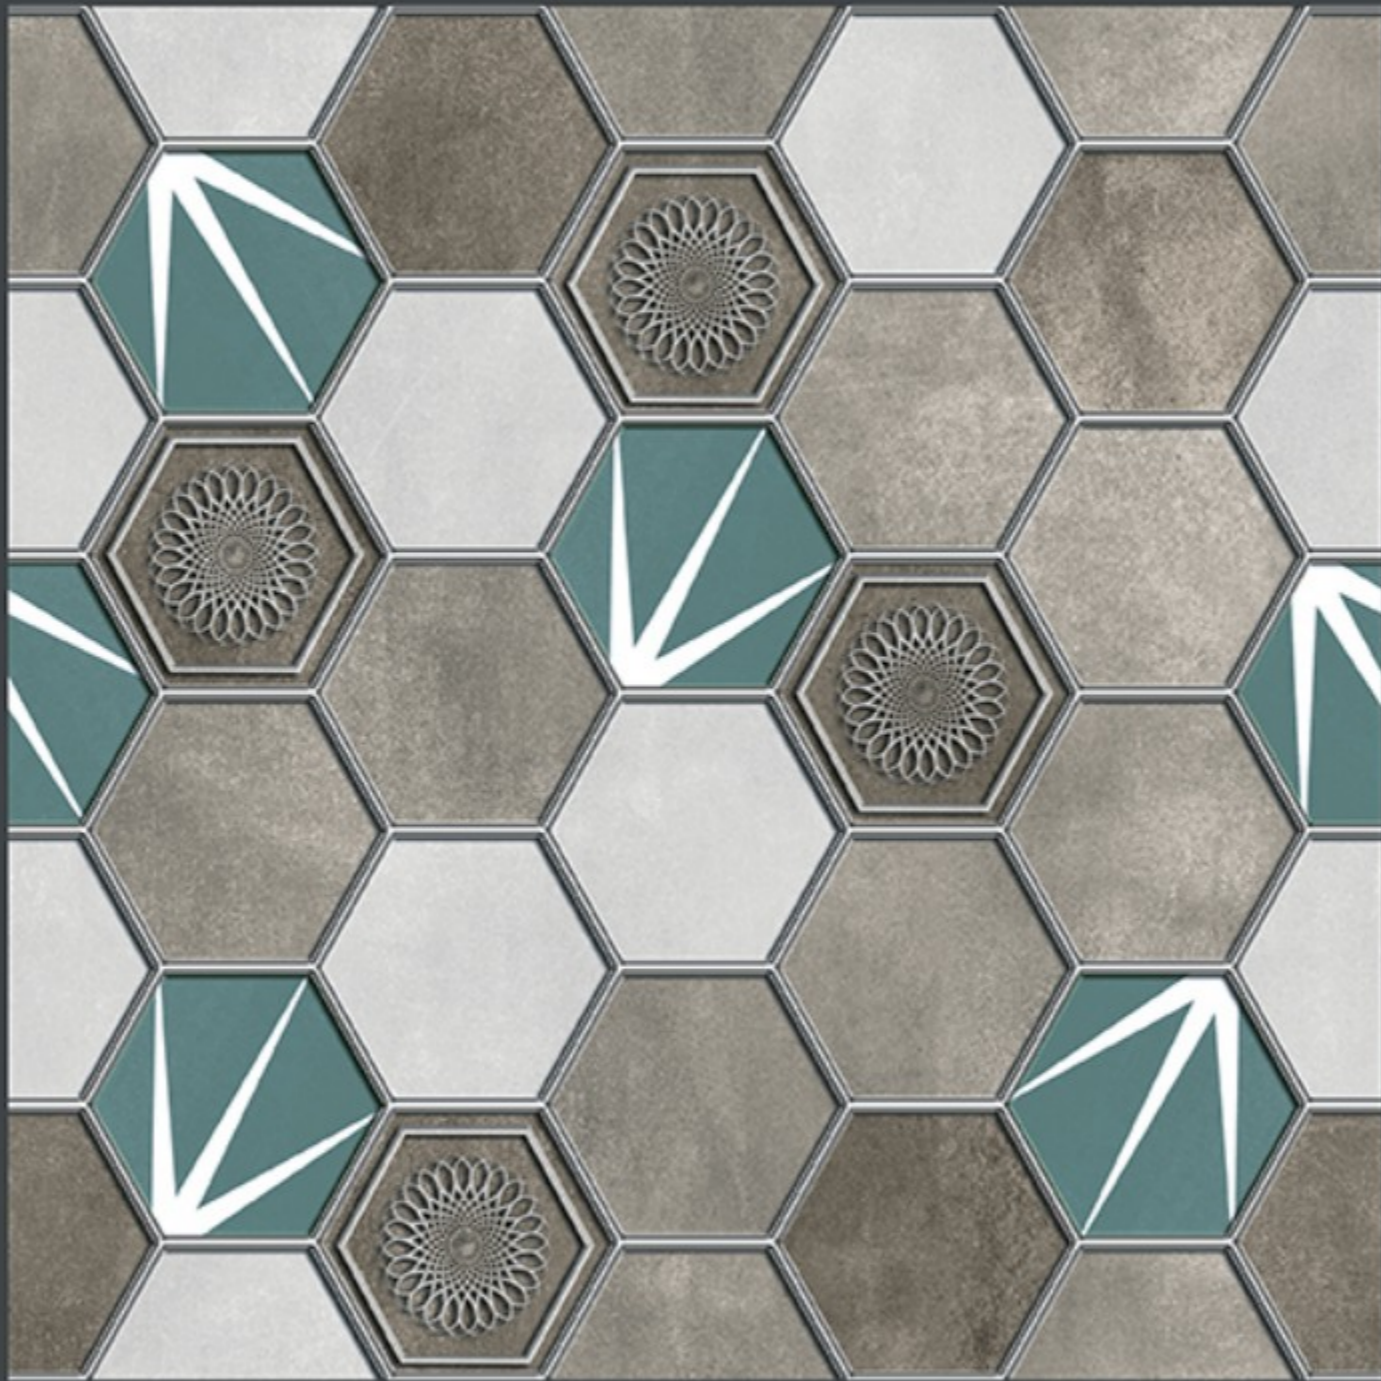

400x
400mm
DIGITAL VITRIFIED
PARKING TILES

5508

Finish :- PUNCH

HEAVY DUTY
PARKING TILES

FROST
RESISTANCE

ZERO
MAINTENANCE

RESIDENTIAL

DURABLE

ECO
FRIENDLY