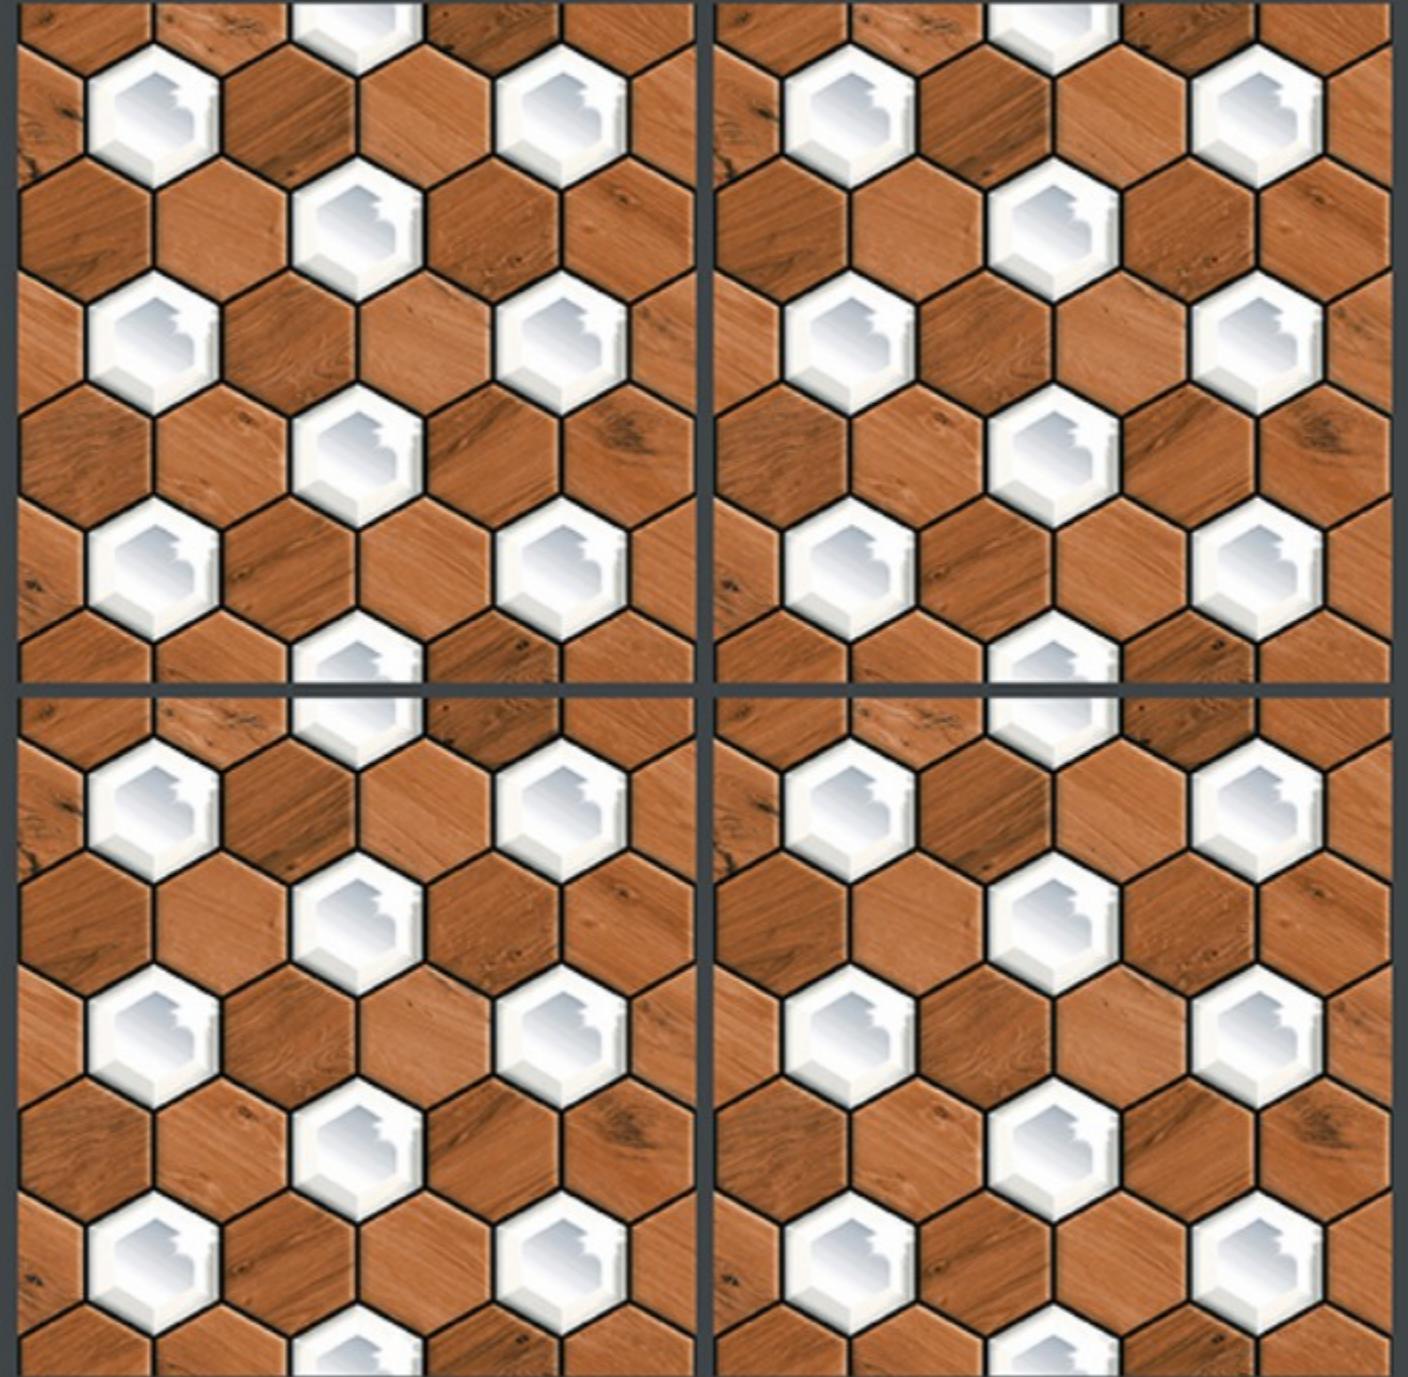

Finish :- PUNCH

HEAVY DUTY
PARKING TILES

FROST
RESISTANCE

ZERO
MAINTENANCE

RESIDENTIAL

DURABLE

ECO
FRIENDLY