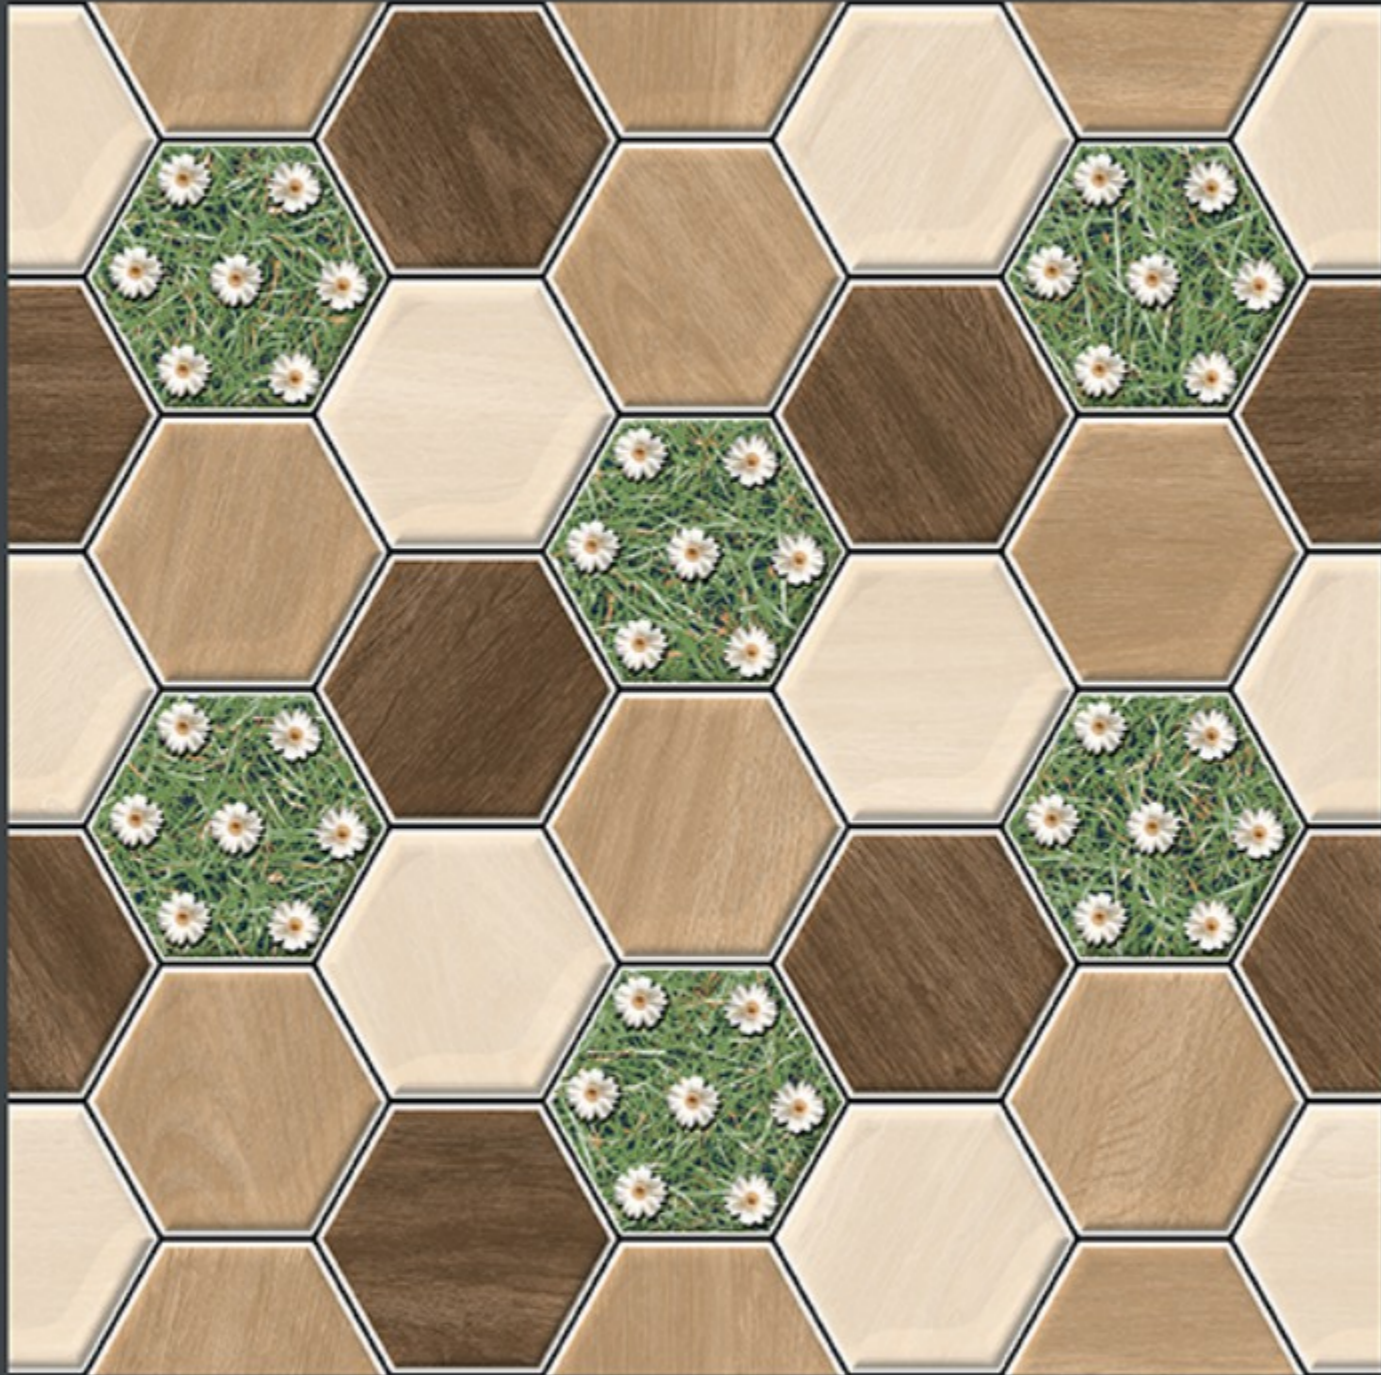

400x
400mm
DIGITAL VITRIFIED
PARKING TILES

5560

Finish :- PUNCH

HEAVY DUTY
PARKING TILES