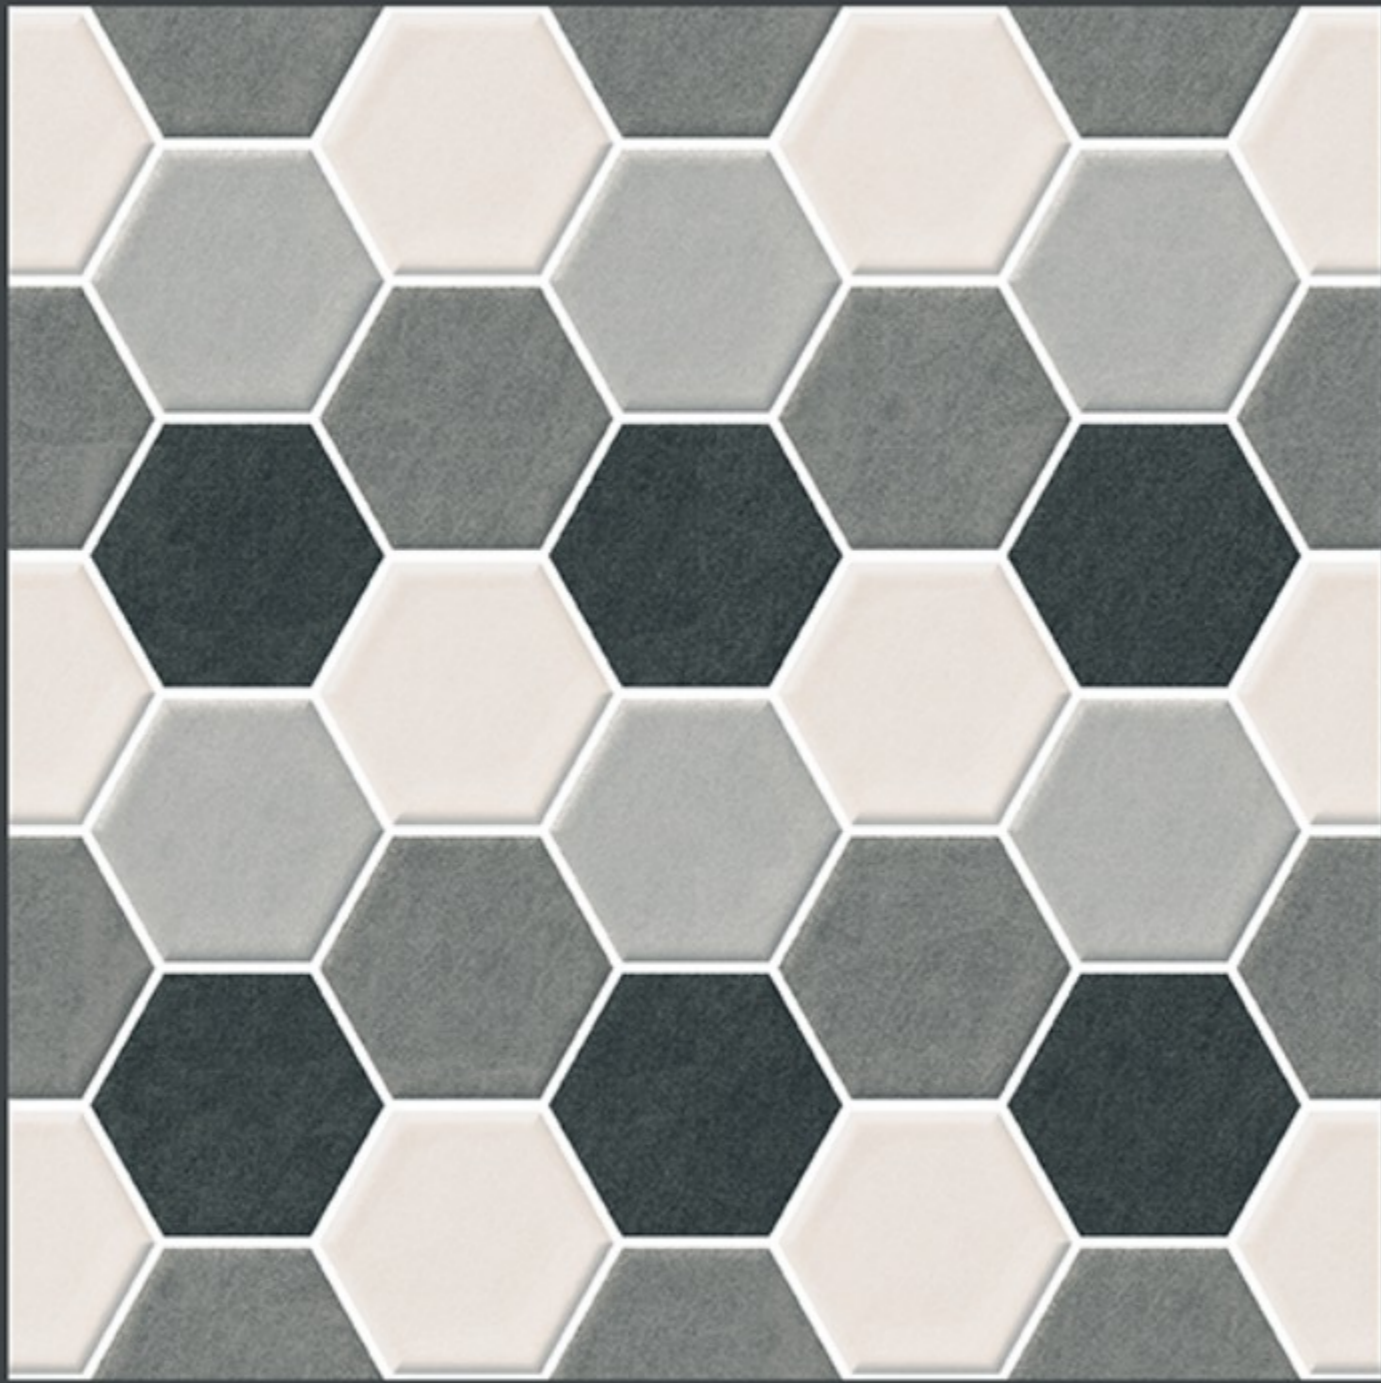

400x
400mm
DIGITAL VITRIFIED
PARKING TILES

5507

Finish :- PUNCH

HEAVY DUTY
PARKING TILES

- FROST RESISTANCE
- ZERO MAINTENANCE
- RESIDENTIAL
- DURABLE
- ECO FRIENDLY