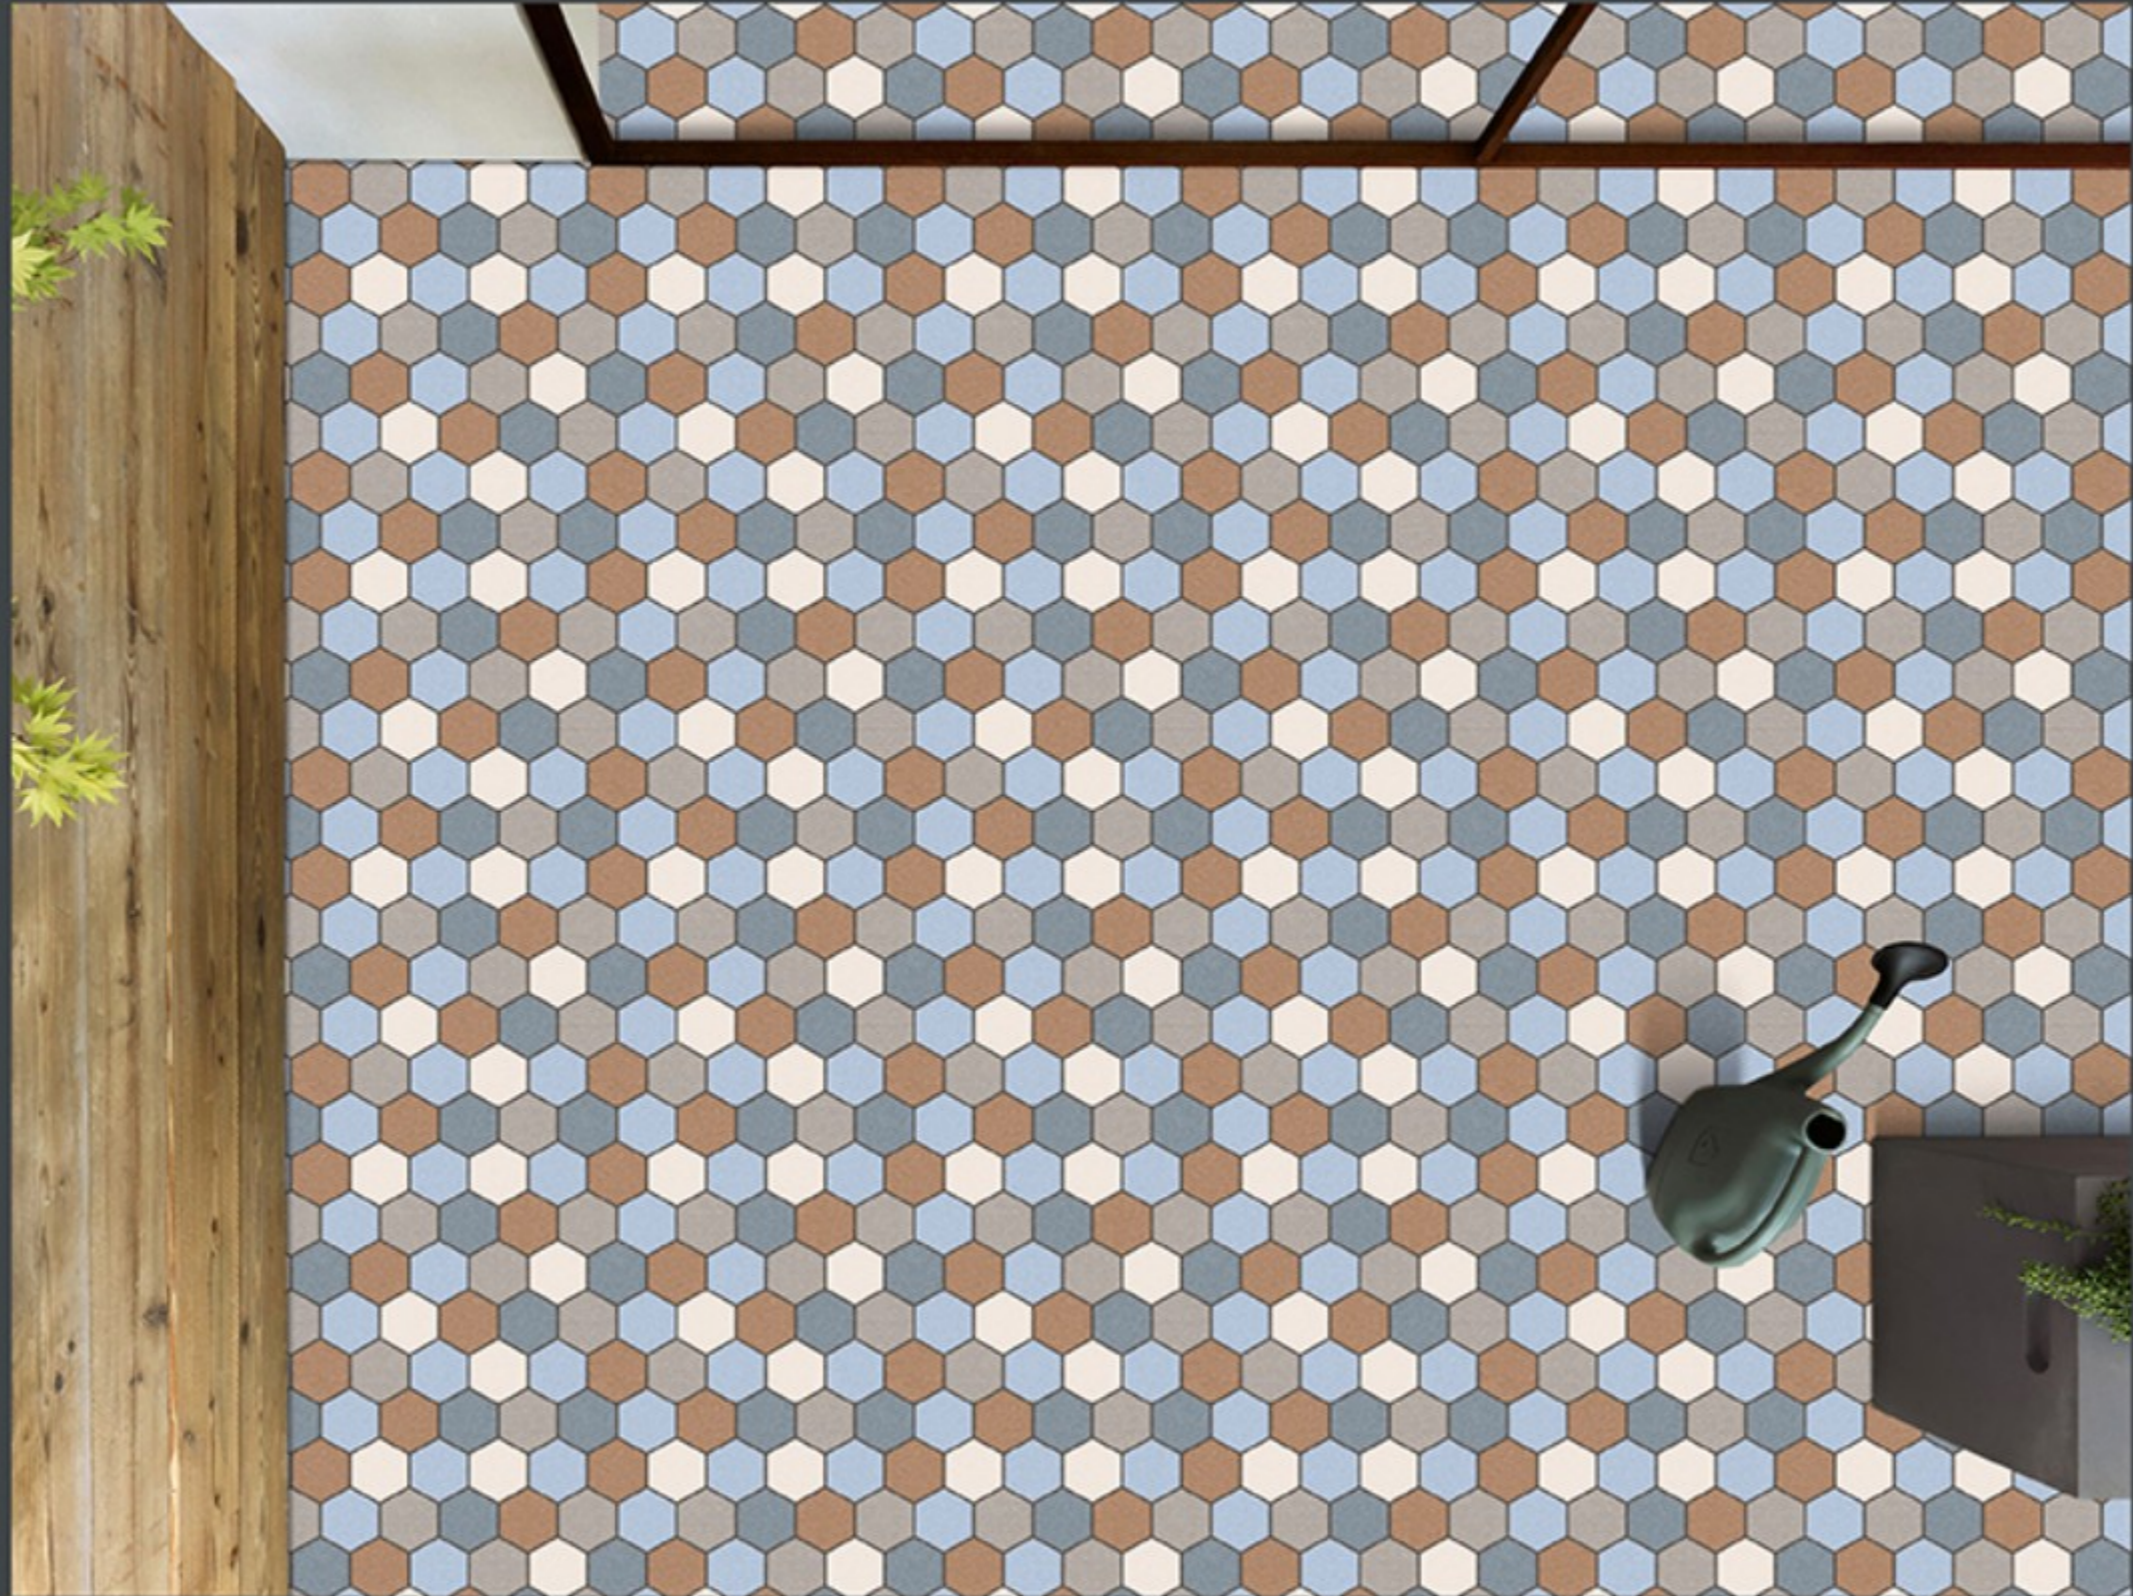

HEAVY DUTY
PARKING TILES

- FROST RESISTANCE
- ZERO MAINTENANCE
- RESIDENTIAL
- DURABLE
- ECO FRIENDLY