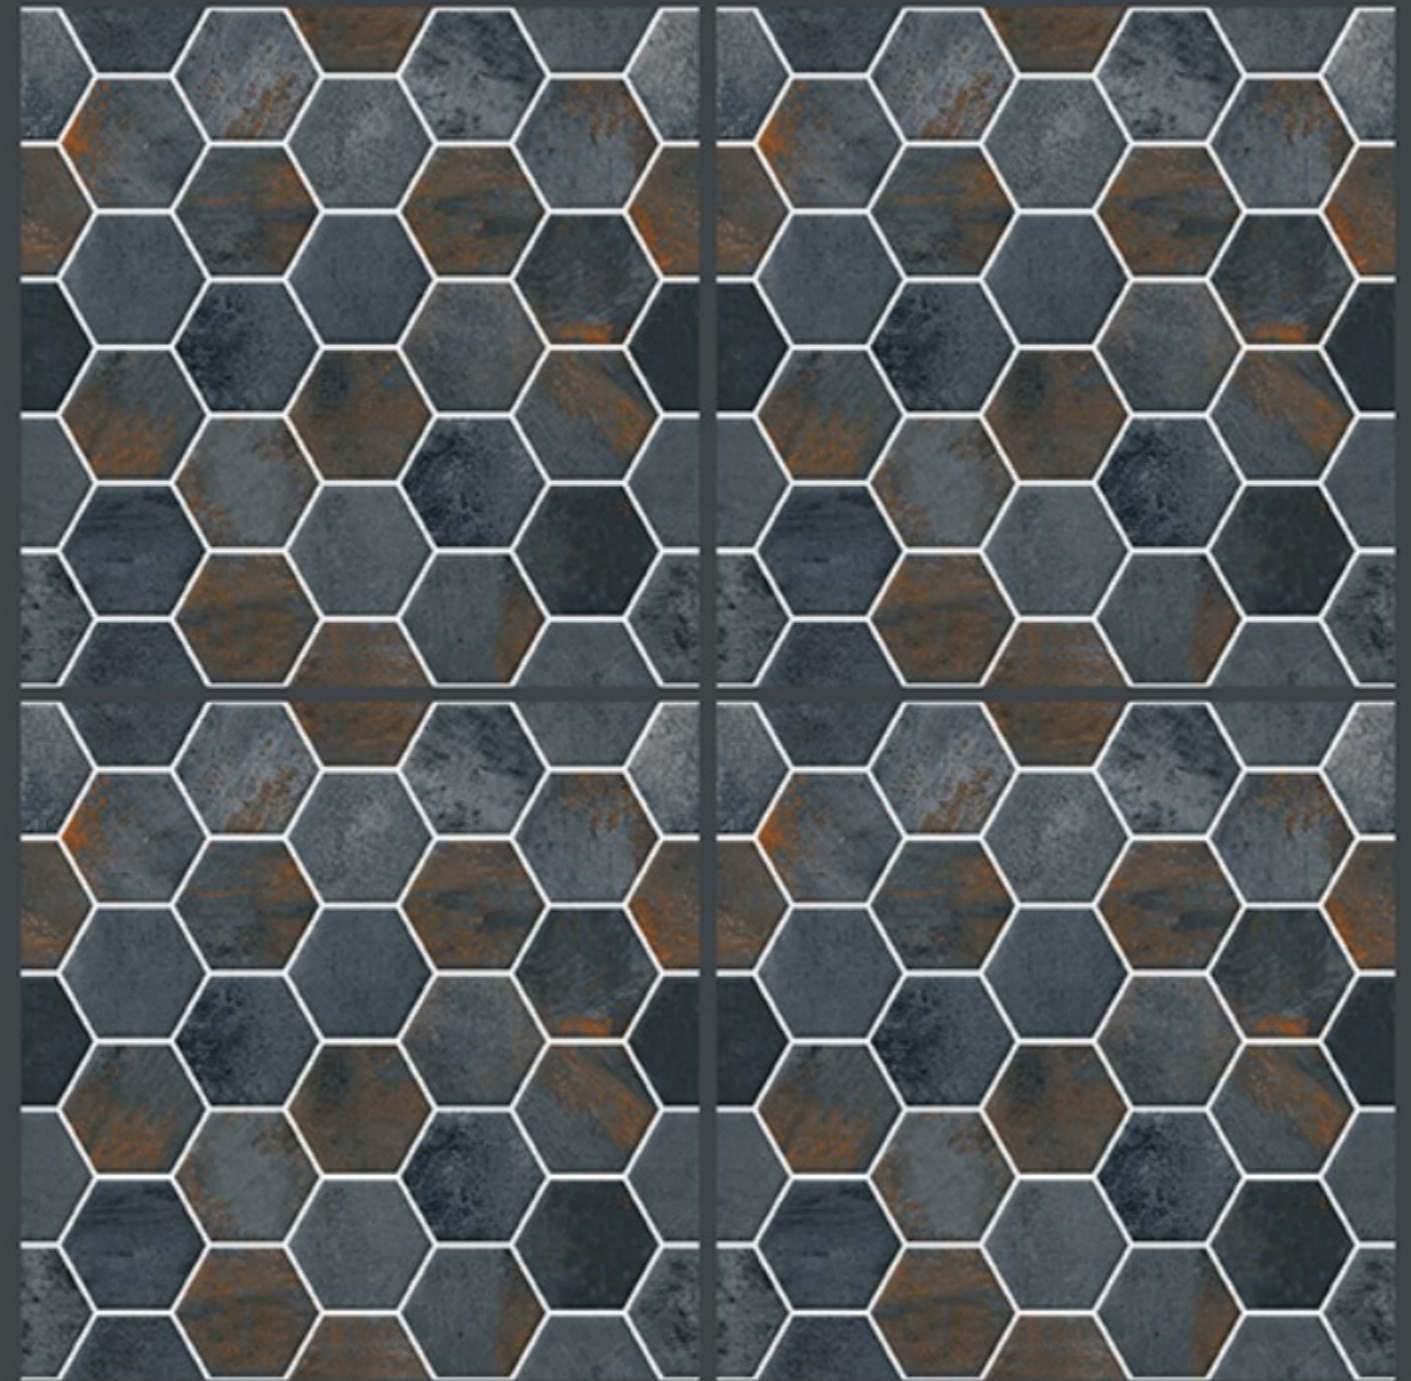

400x
400mm
DIGITAL VITRIFIED
PARKING TILES

5537

Finish :- PUNCH

HEAVY DUTY
PARKING TILES

FROST
RESISTANCE

ZERO
MAINTENANCE

RESIDENTIAL

DURABLE

ECO
FRIENDLY