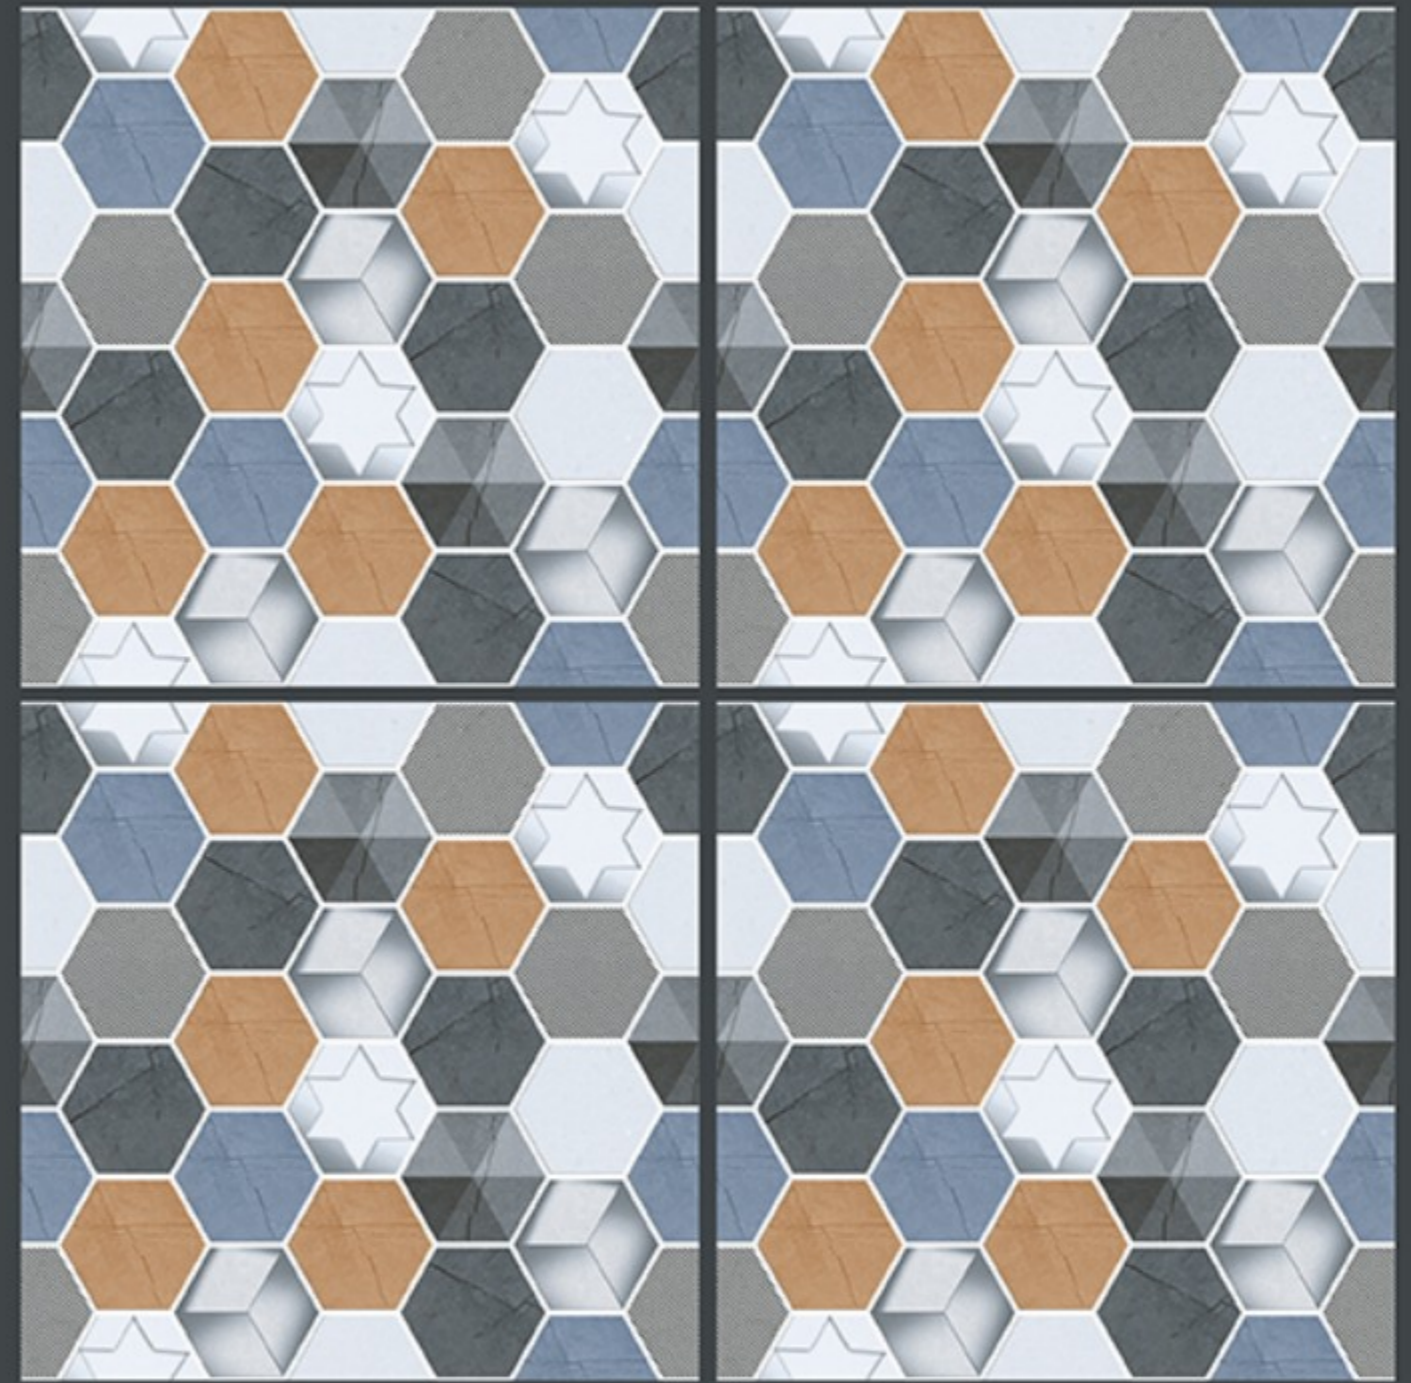

ECO
FRIENDLY

400x
400mm
DIGITAL VITRIFIED
PARKING TILES

5522

Finish :- PUNCH

HEAVY DUTY
PARKING TILES

-  FROST RESISTANCE
-  ZERO MAINTENANCE
-  RESIDENTIAL
-  DURABLE
-  ECO FRIENDLY

400x
400mm
DIGITAL VITRIFIED
PARKING TILES