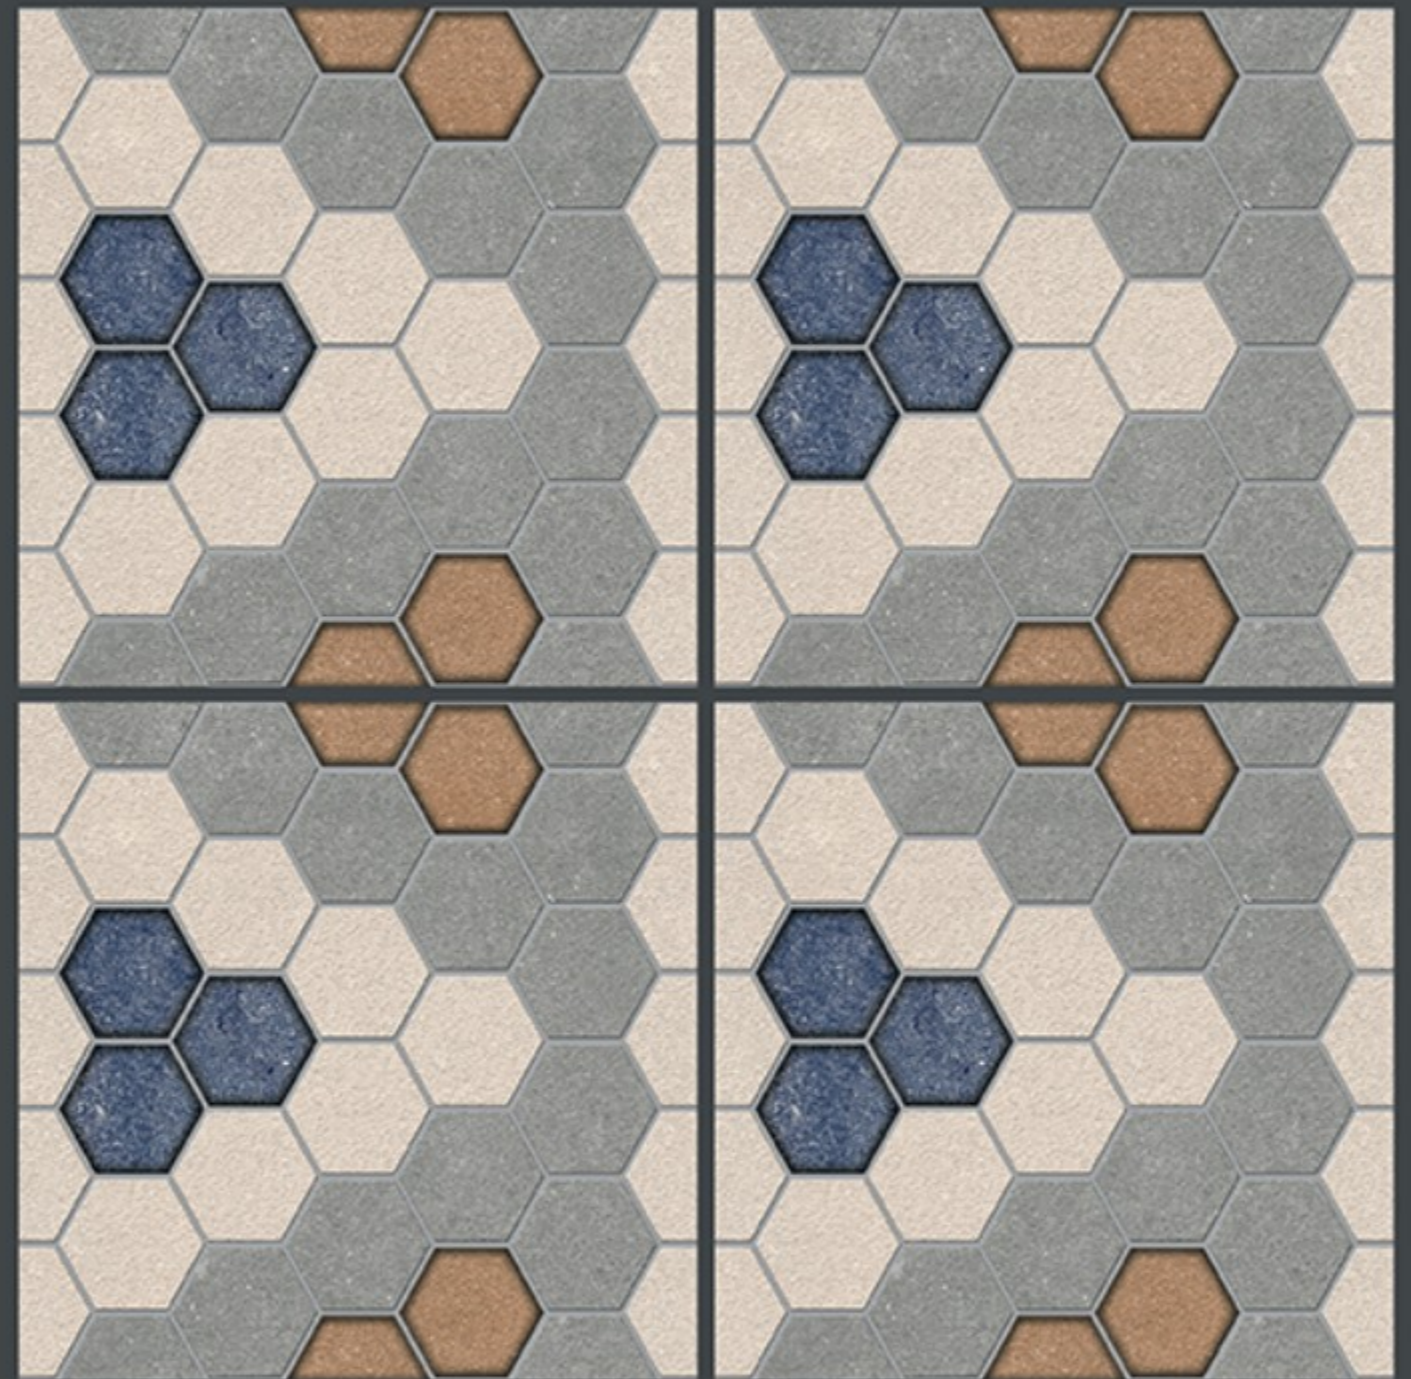

400x
400mm
DIGITAL VITRIFIED
PARKING TILES

5557

Finish :- PUNCH

HEAVY DUTY
PARKING TILES

FROST
RESISTANCE

ZERO
MAINTENANCE

RESIDENTIAL

DURABLE

ECO
FRIENDLY