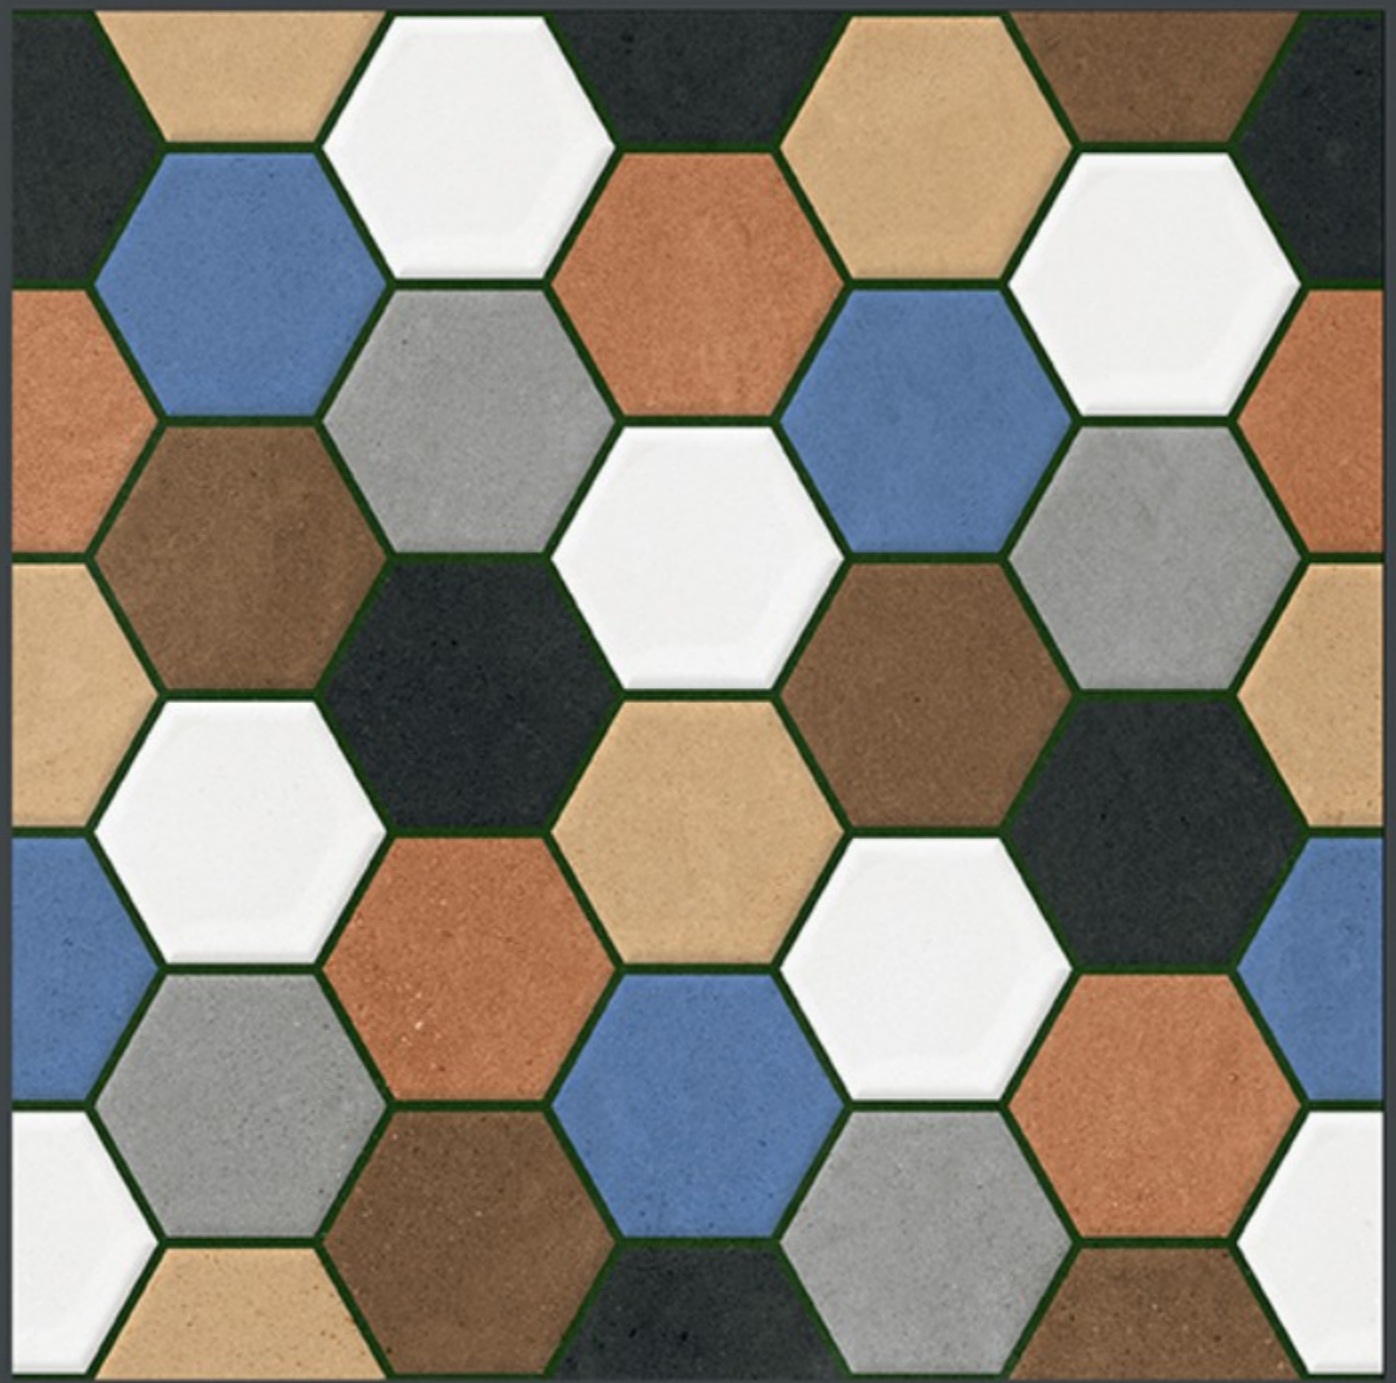

NEW
ARRIVAL

400x
400mm
DIGITAL VITRIFIED
PARKING TILES

5568

Finish :- PUNCH

HEAVY DUTY
PARKING TILES

-  FROST RESISTANCE
-  ZERO MAINTENANCE
-  RESIDENTIAL
-  DURABLE
-  ECO FRIENDLY

NEW
ARRIVAL

400x
400mm
DIGITAL VITRIFIED
PARKING TILES