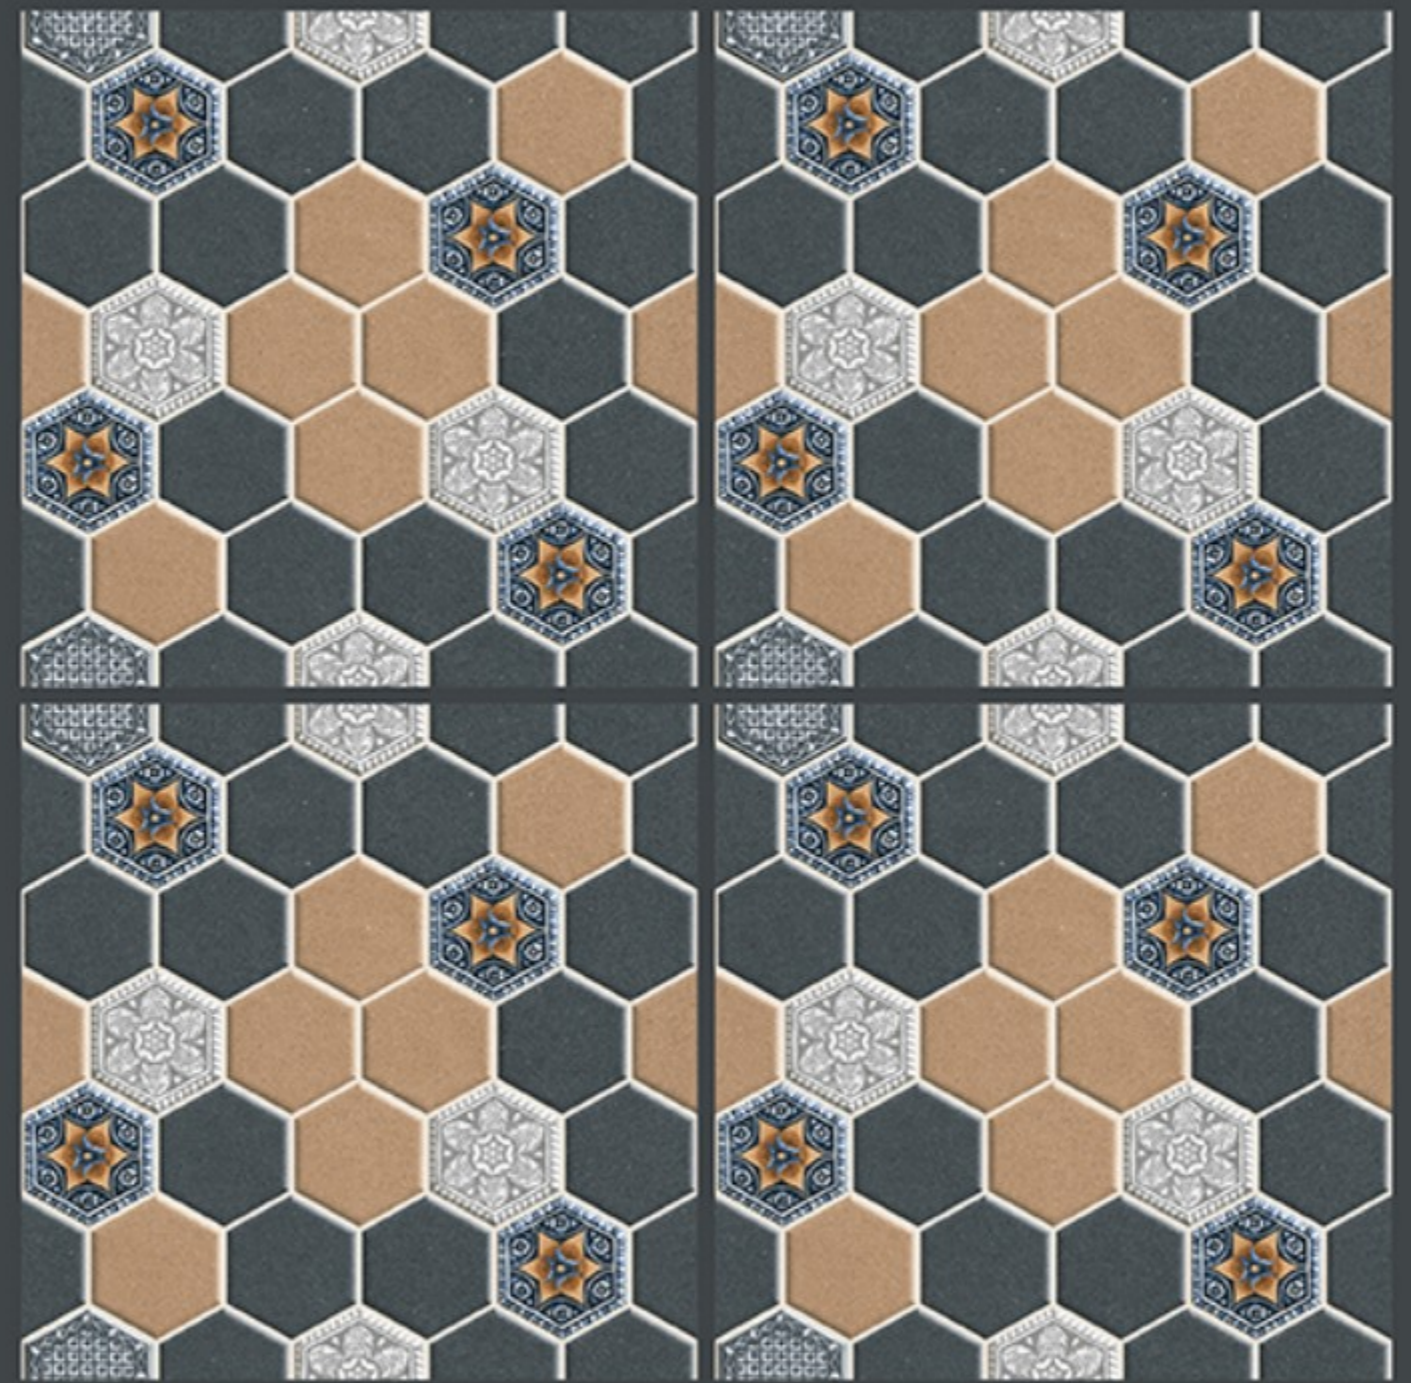

NEW
ARRIVAL

400x
400mm
DIGITAL VITRIFIED
PARKING TILES

5568

Finish :- PUNCH

HEAVY DUTY
PARKING TILES

- FROST RESISTANCE
- ZERO MAINTENANCE
- RESIDENTIAL
- DURABLE
- ECO FRIENDLY