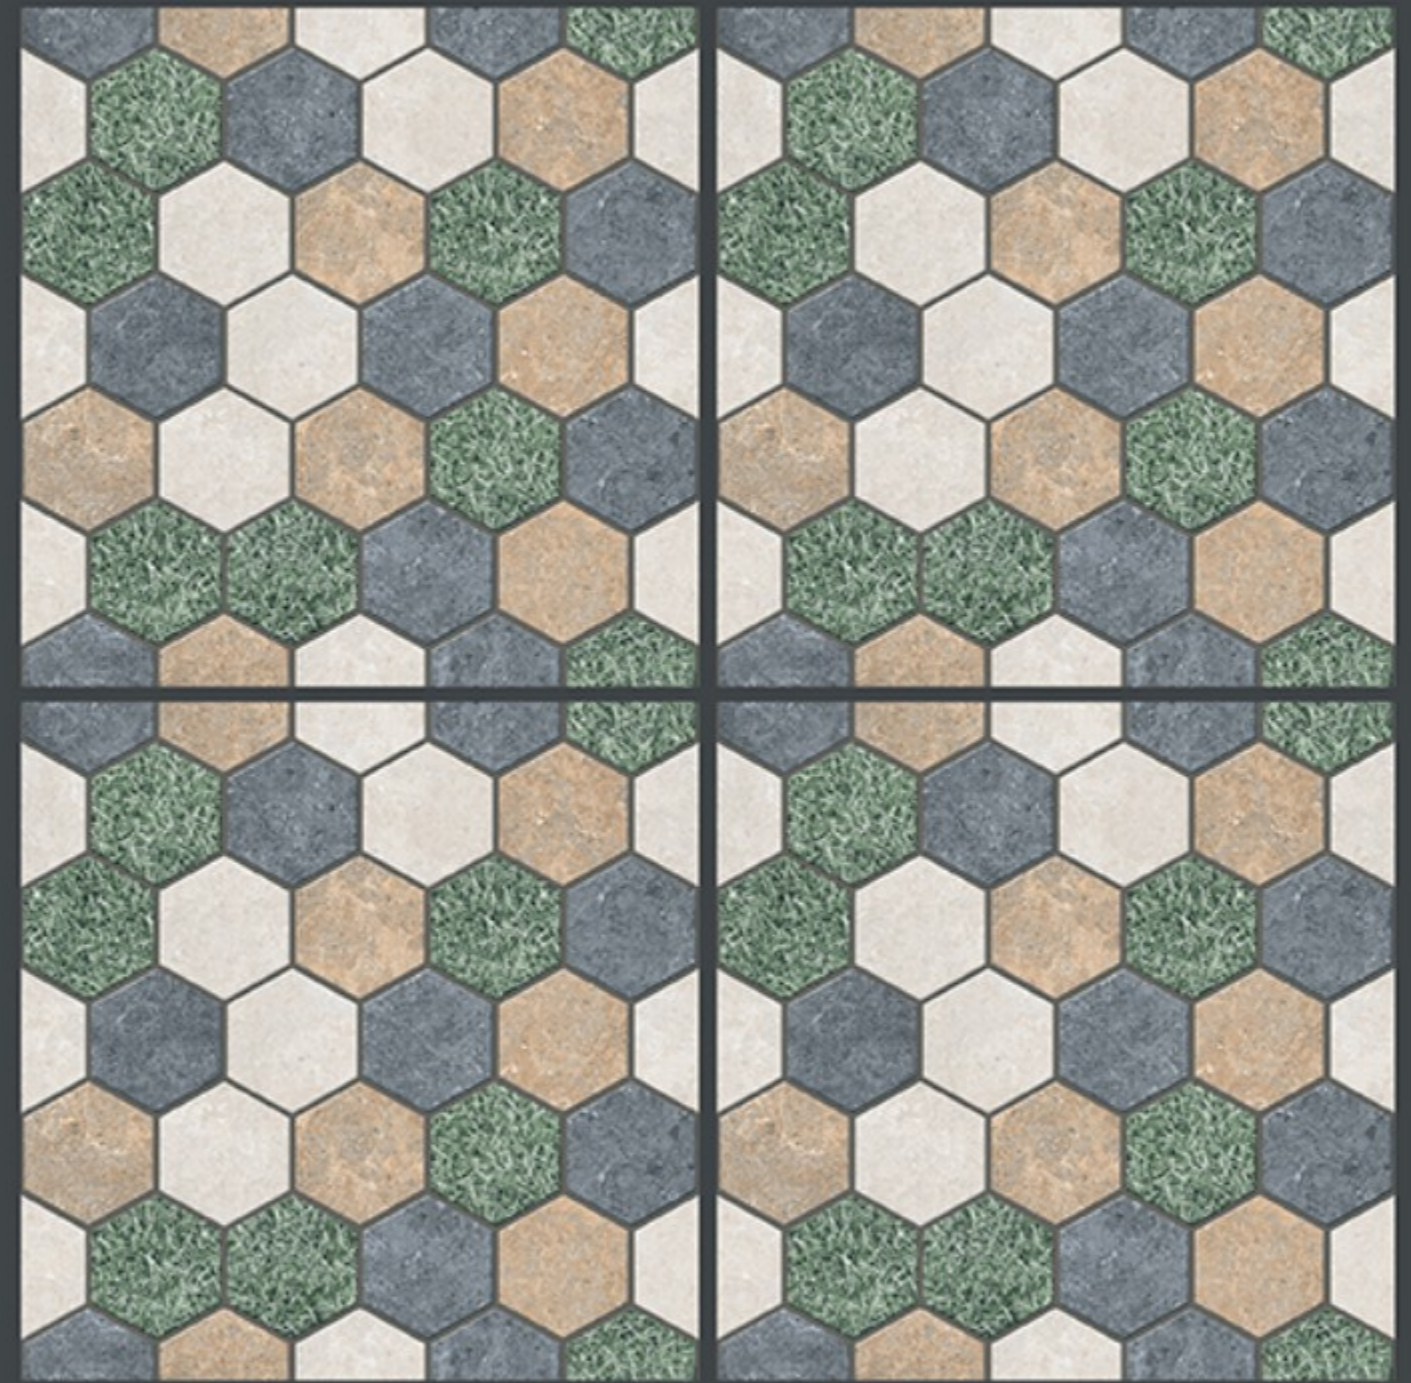

400x
400mm
DIGITAL VITRIFIED
PARKING TILES

5528

Finish :- PUNCH

HEAVY DUTY
PARKING TILES

- FROST RESISTANCE
- ZERO MAINTENANCE
- RESIDENTIAL
- DURABLE
- ECO FRIENDLY