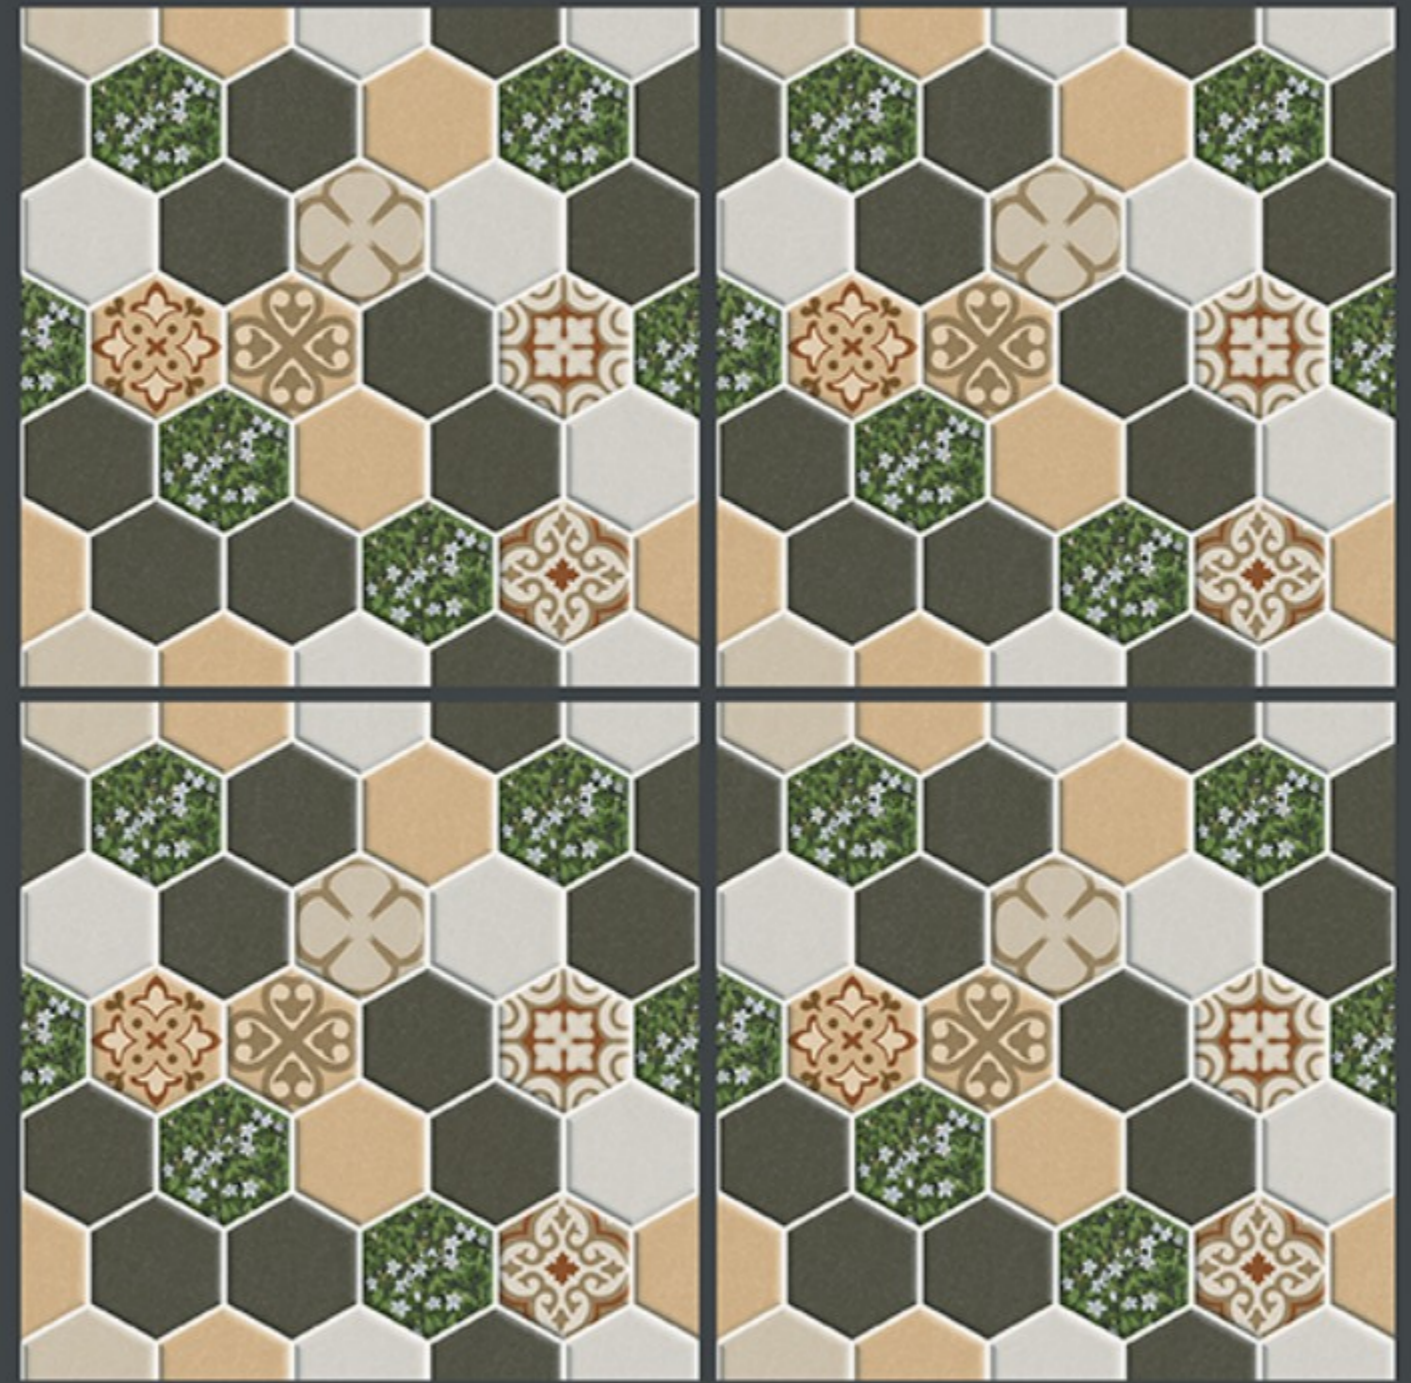

400x
400mm
DIGITAL VITRIFIED
PARKING TILES

5548

Finish :- PUNCH

HEAVY DUTY
PARKING TILES

- FROST RESISTANCE
- ZERO MAINTENANCE
- RESIDENTIAL
- DURABLE
- ECO FRIENDLY