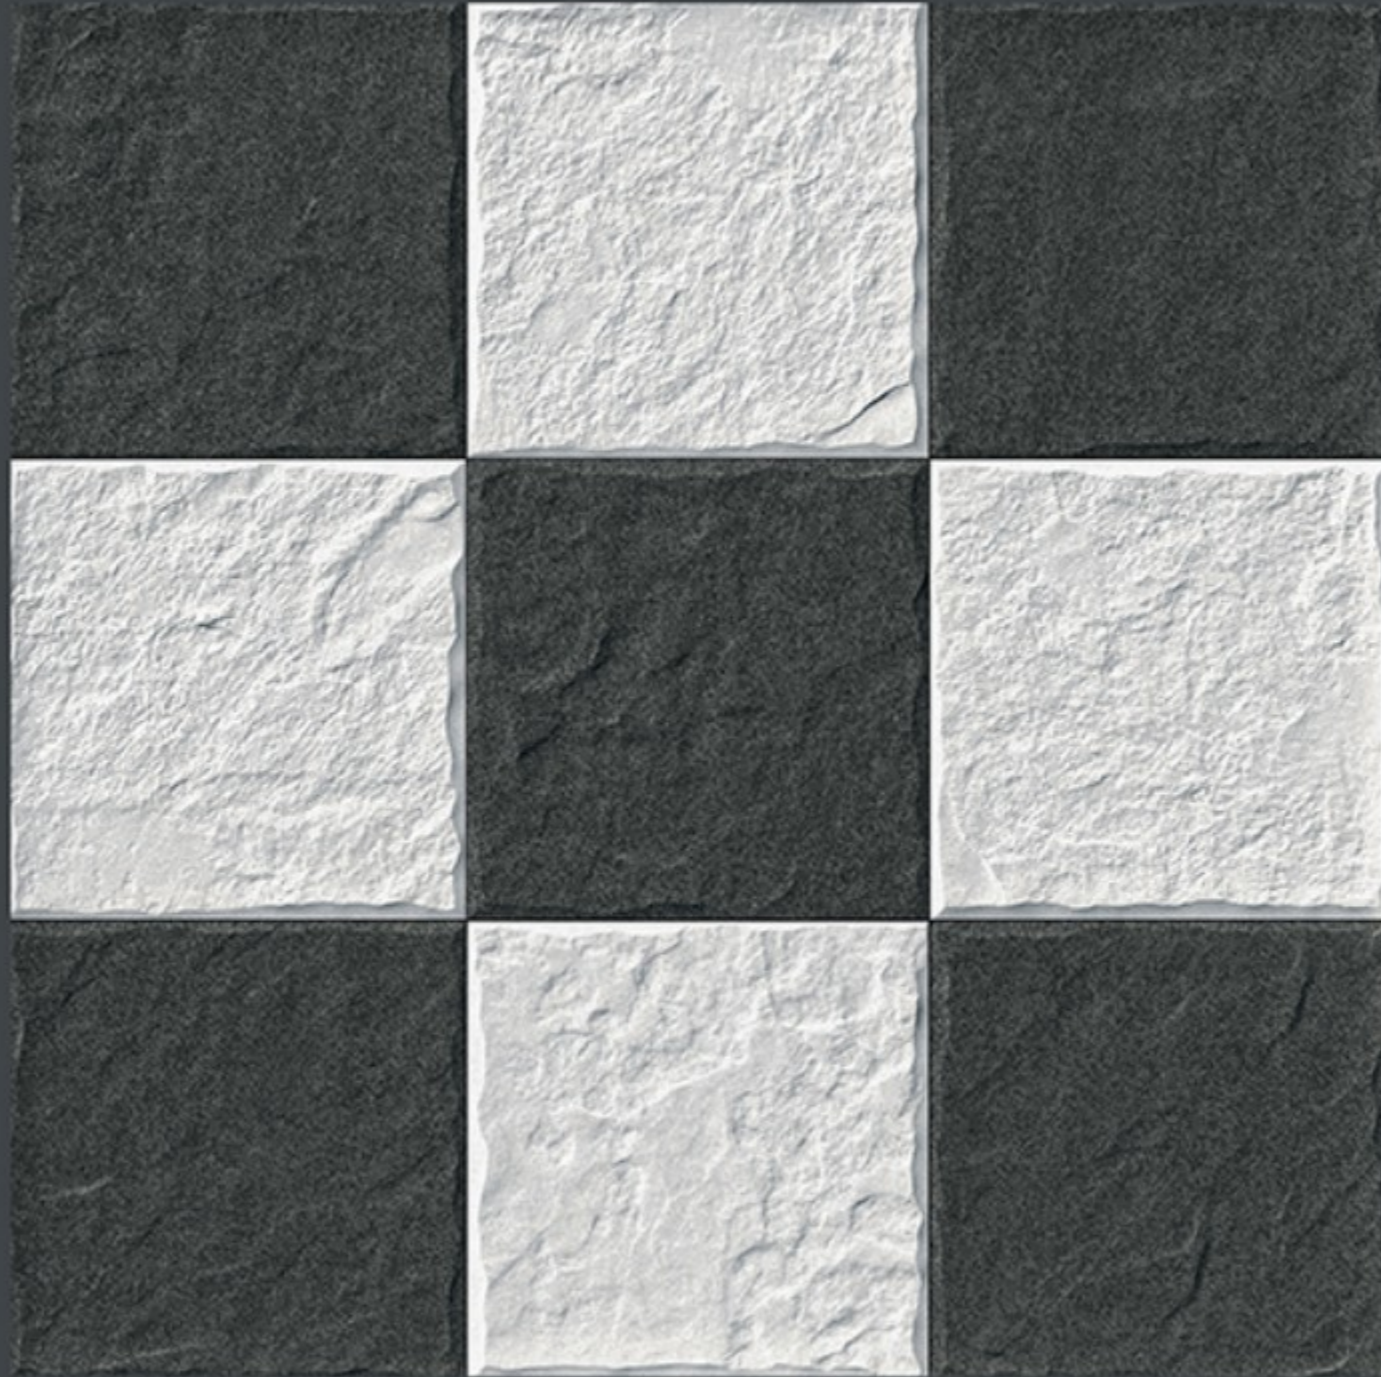

400x
400mm
DIGITAL VITRIFIED
PARKING TILES

5758