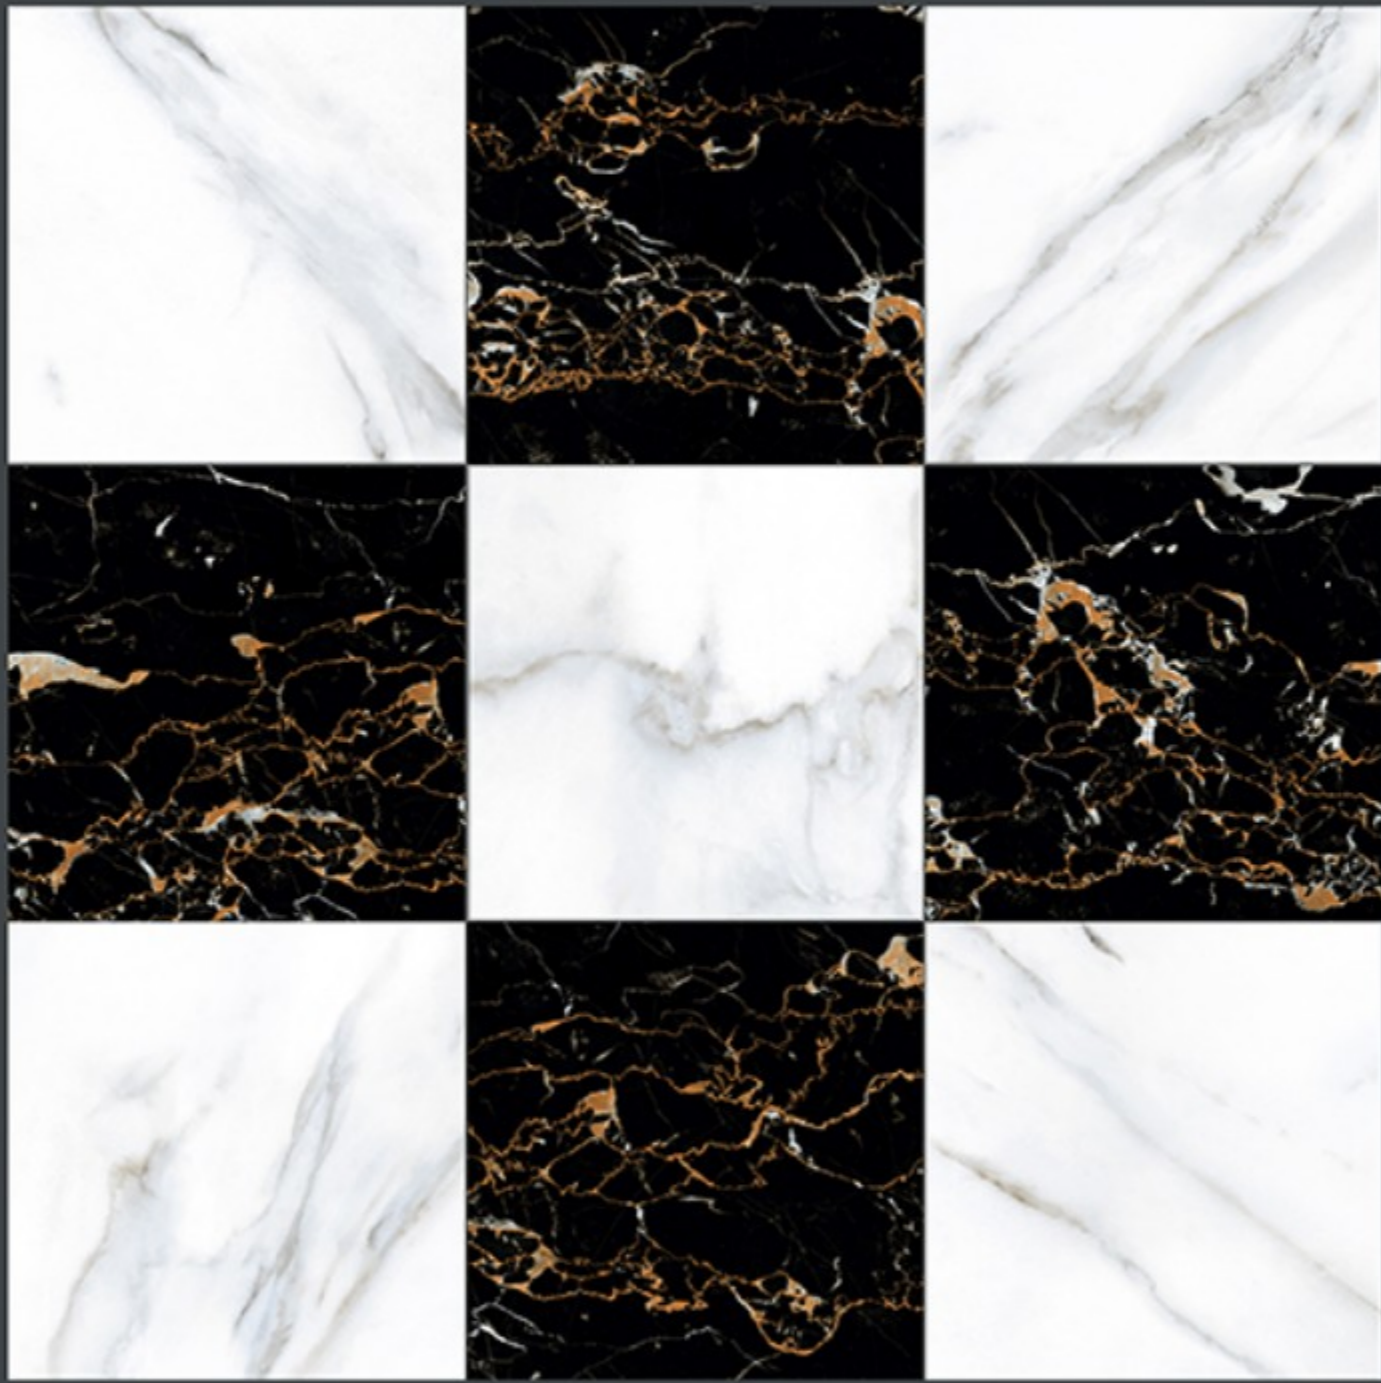

5763

HEAVY DUTY
PARKING TILES

400x
400mm
DIGITAL VITRIFIED
PARKING TILES

5764

Finish :- PUNCH

HEAVY DUTY
PARKING TILES

-  FROST RESISTANCE
-  ZERO MAINTENANCE
-  RESIDENTIAL
-  DURABLE
-  ECO FRIENDLY

400x
400mm
DIGITAL VITRIFIED
PARKING TILES