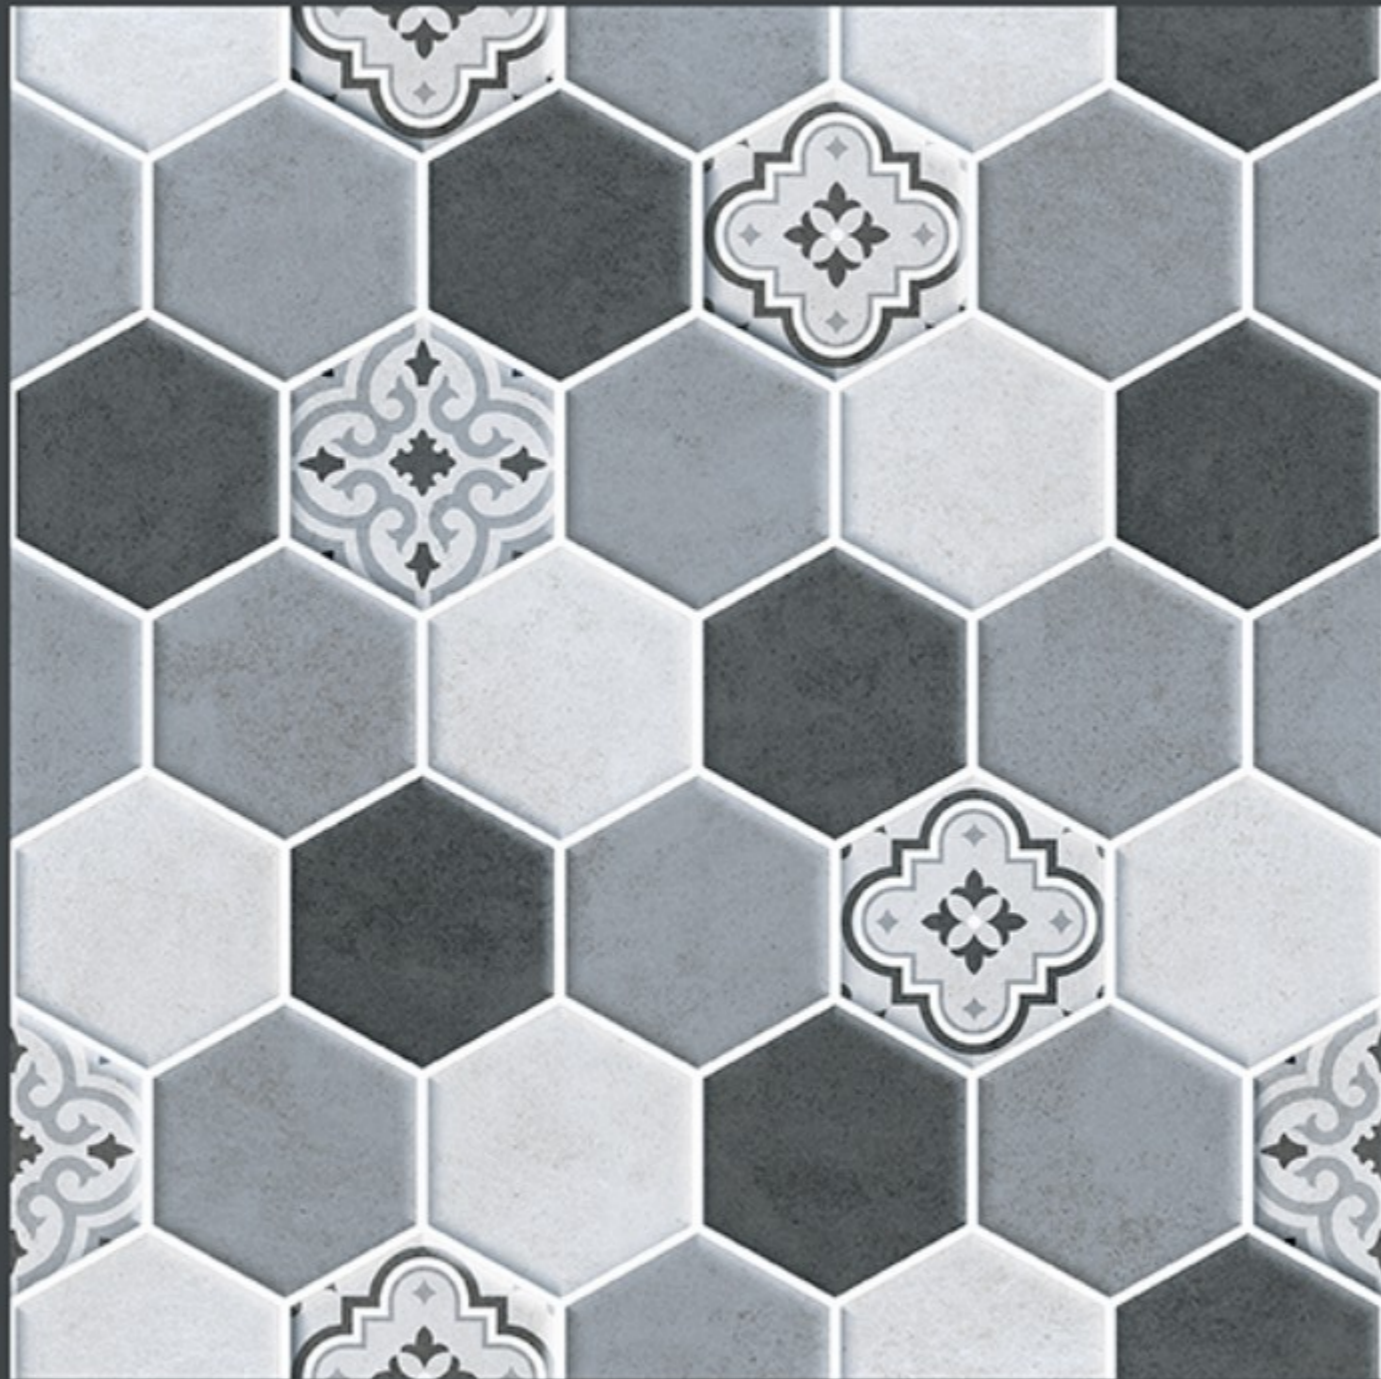

400x
400mm
DIGITAL VITRIFIED
PARKING TILES

5544

Finish :- PUNCH

HEAVY DUTY
PARKING TILES

FROST
RESISTANCE

ZERO
MAINTENANCE

RESIDENTIAL

DURABLE

ECO
FRIENDLY