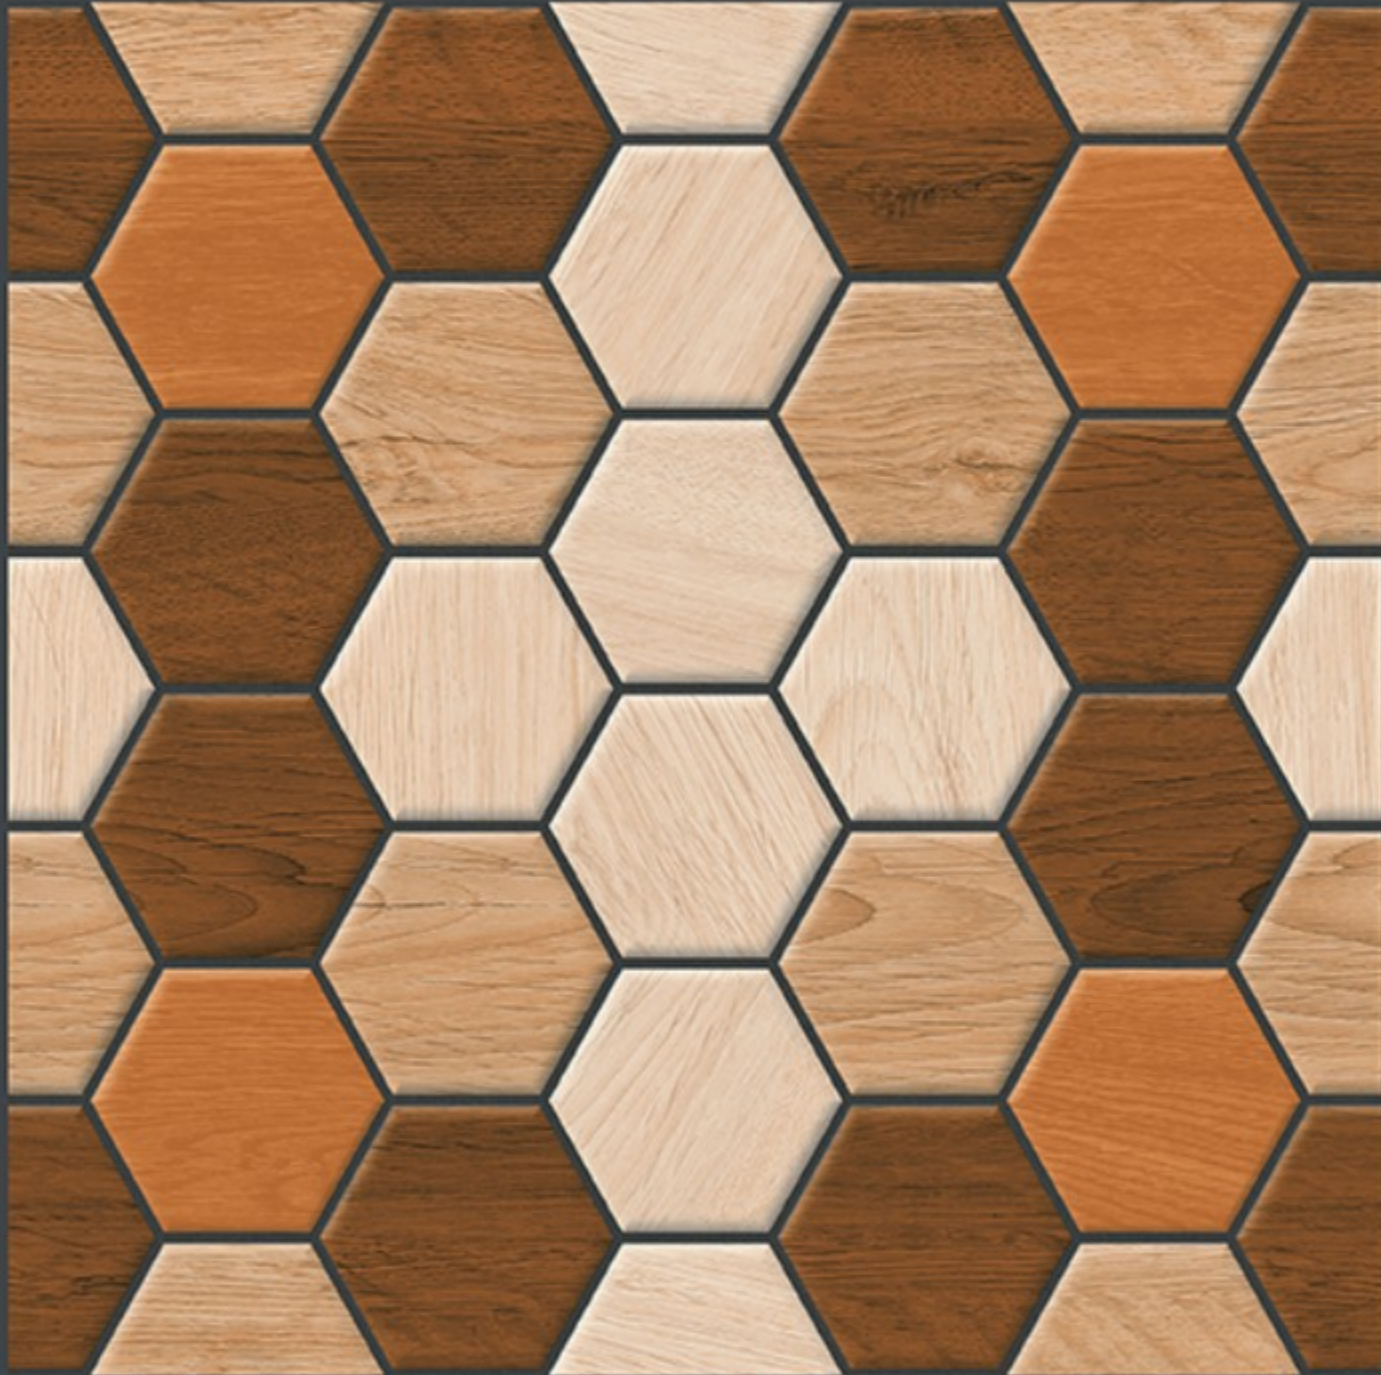

400x
400mm
DIGITAL VITRIFIED
PARKING TILES

5501

Finish :- PUNCH

HEAVY DUTY
PARKING TILES

FROST
RESISTANCE

ZERO
MAINTENANCE

RESIDENTIAL

DURABLE

ECO
FRIENDLY