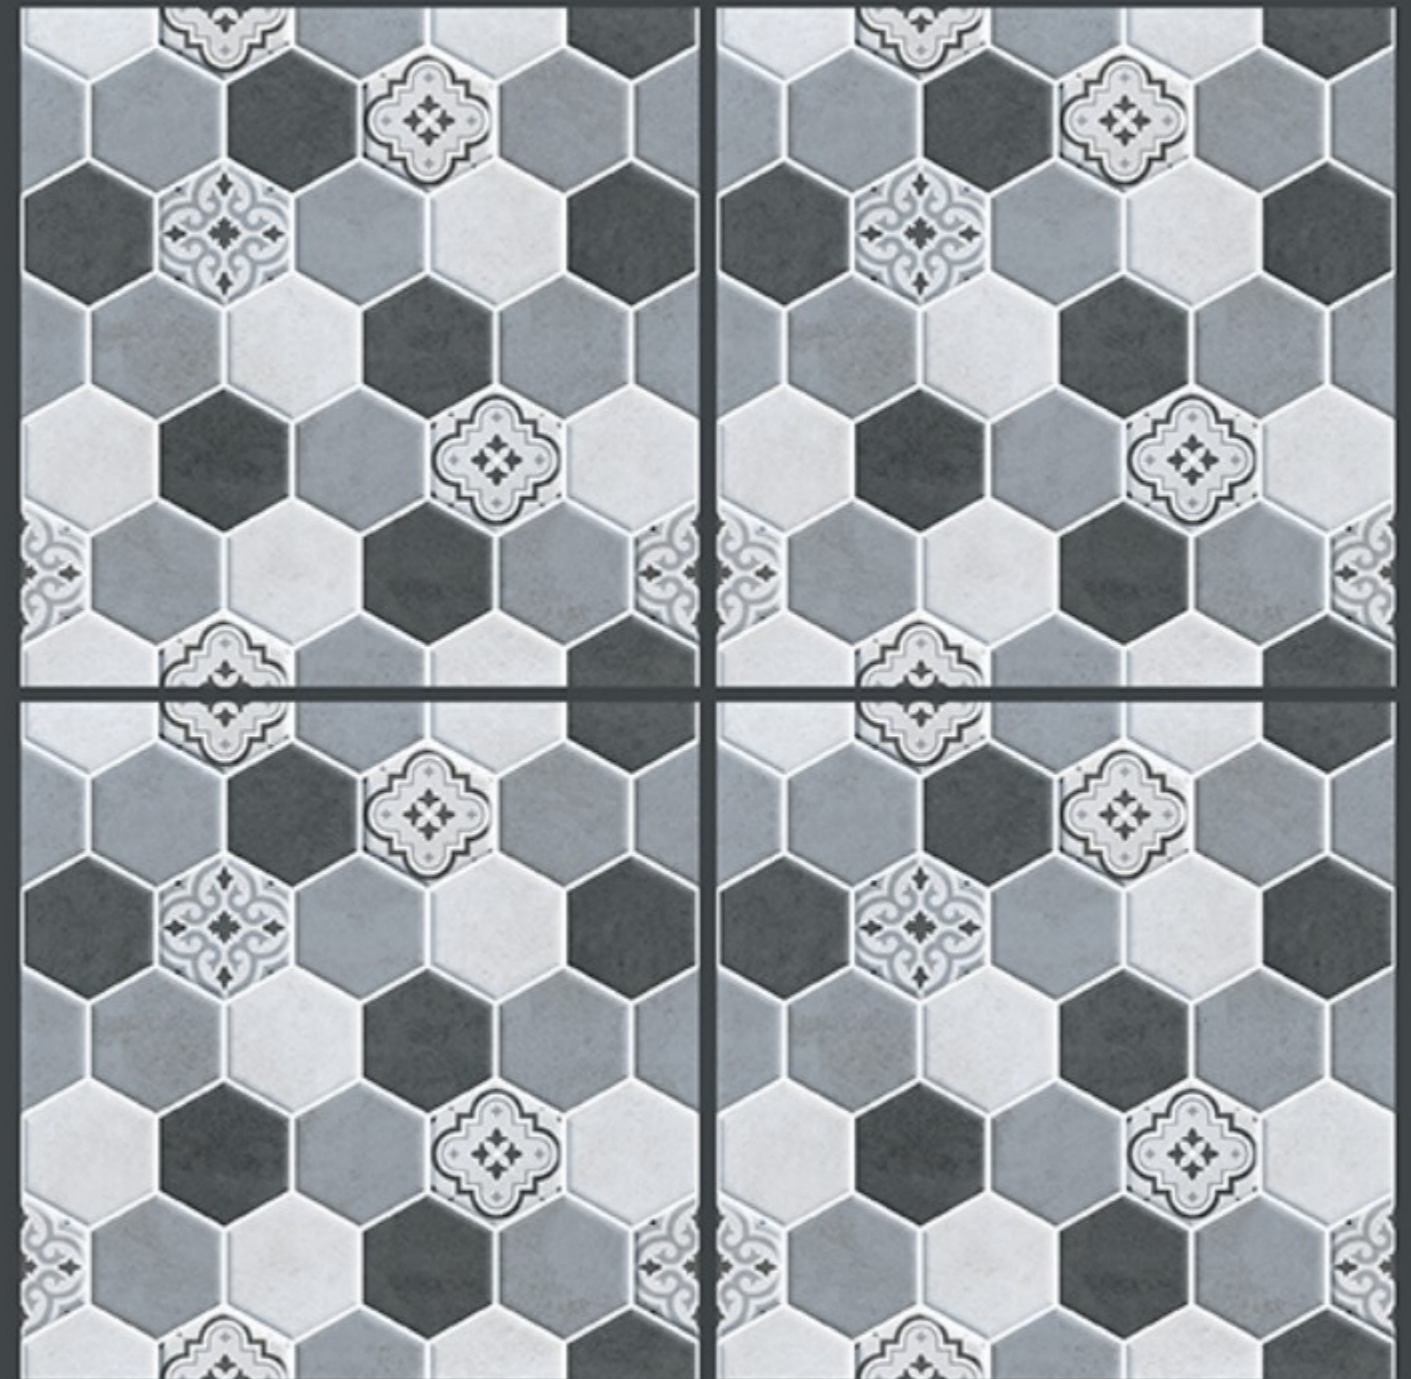

400x
400mm
DIGITAL VITRIFIED
PARKING TILES

5544

Finish :- PUNCH

HEAVY DUTY
PARKING TILES

FROST
RESISTANCE

ZERO
MAINTENANCE

RESIDENTIAL

DURABLE

ECO
FRIENDLY