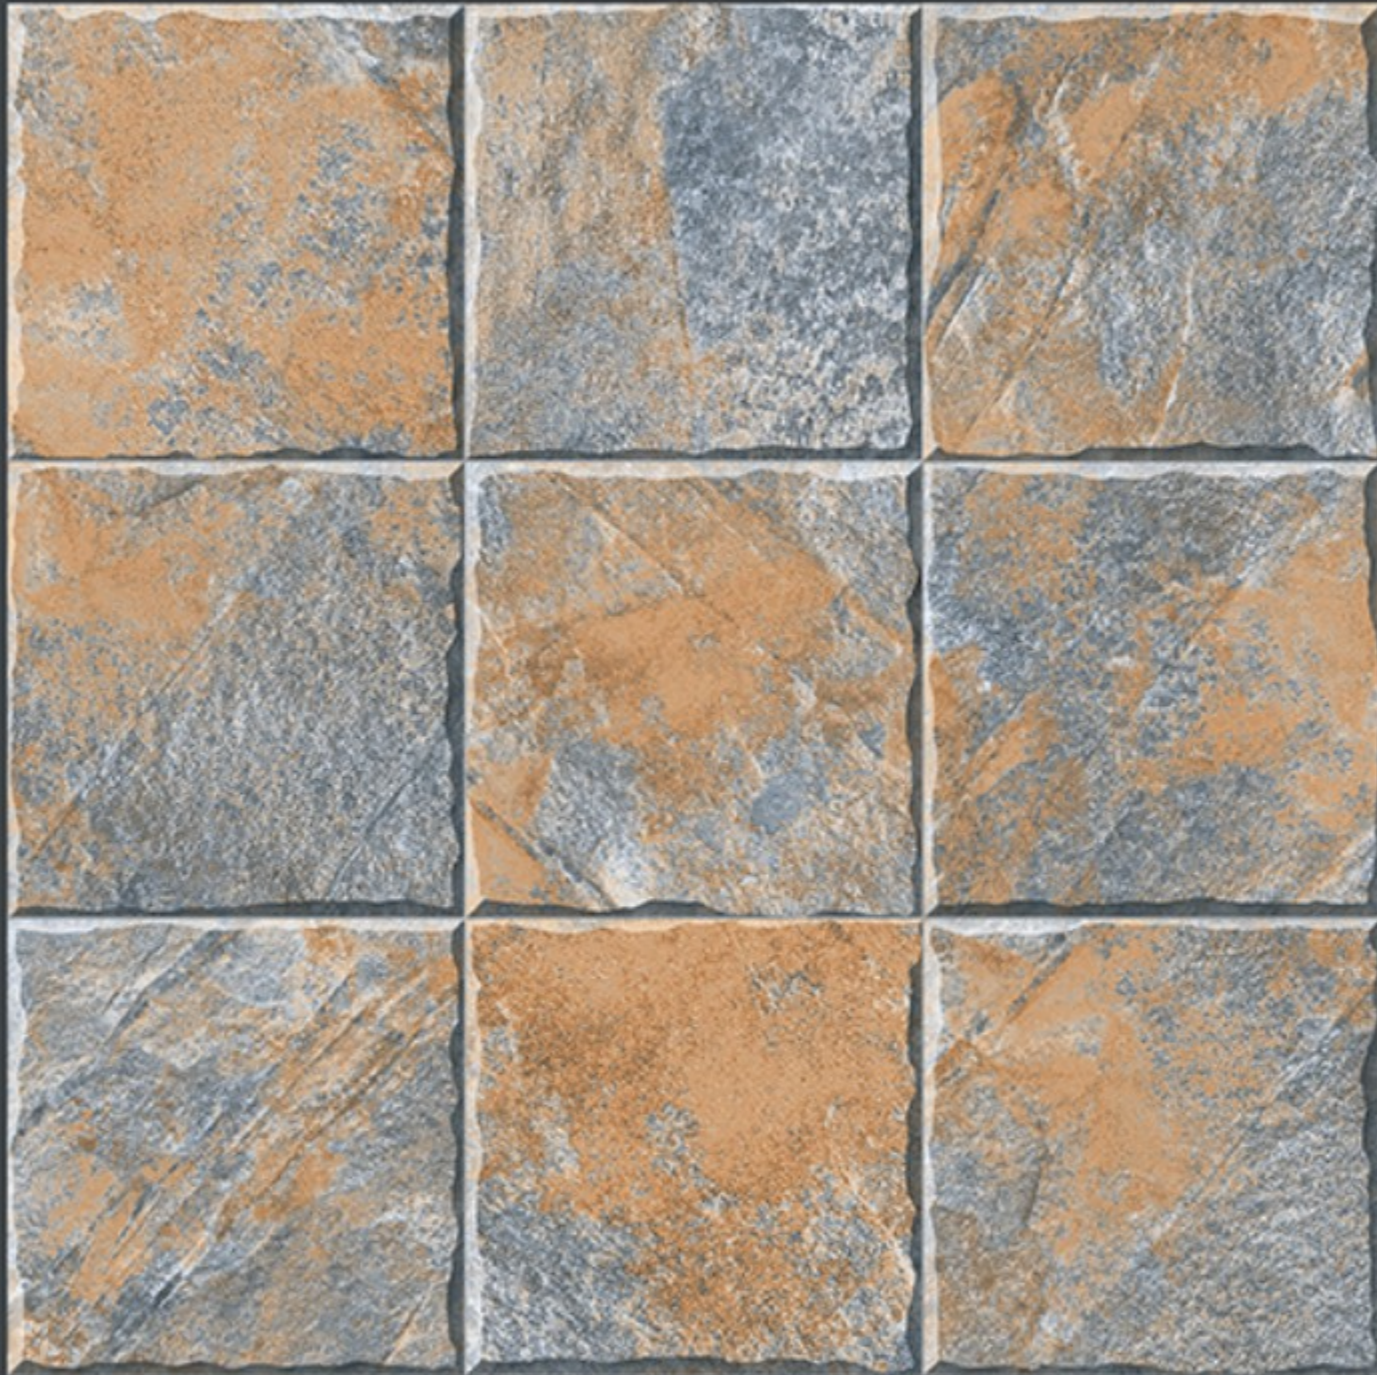

400x
400mm
DIGITAL VITRIFIED
PARKING TILES

5733