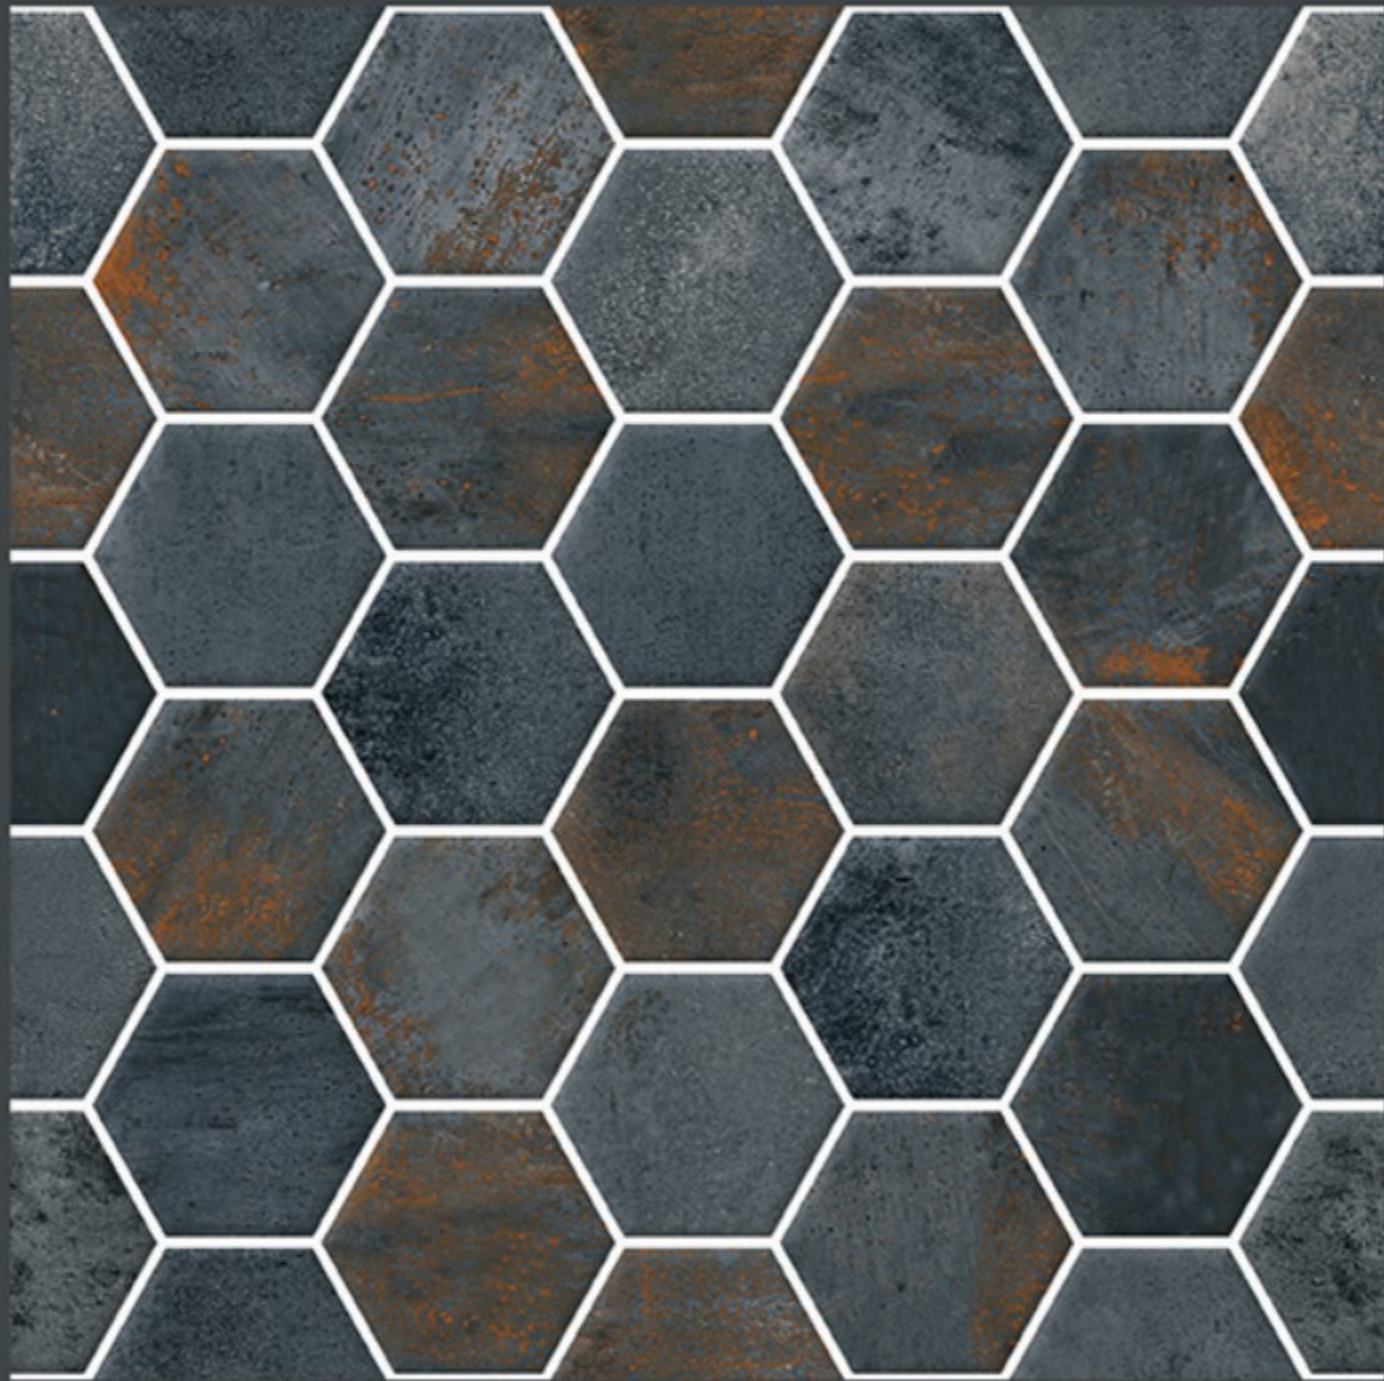

400x
400mm
DIGITAL VITRIFIED
PARKING TILES

5537

Finish :- PUNCH

HEAVY DUTY
PARKING TILES

FROST
RESISTANCE

ZERO
MAINTENANCE

RESIDENTIAL

DURABLE

ECO
FRIENDLY