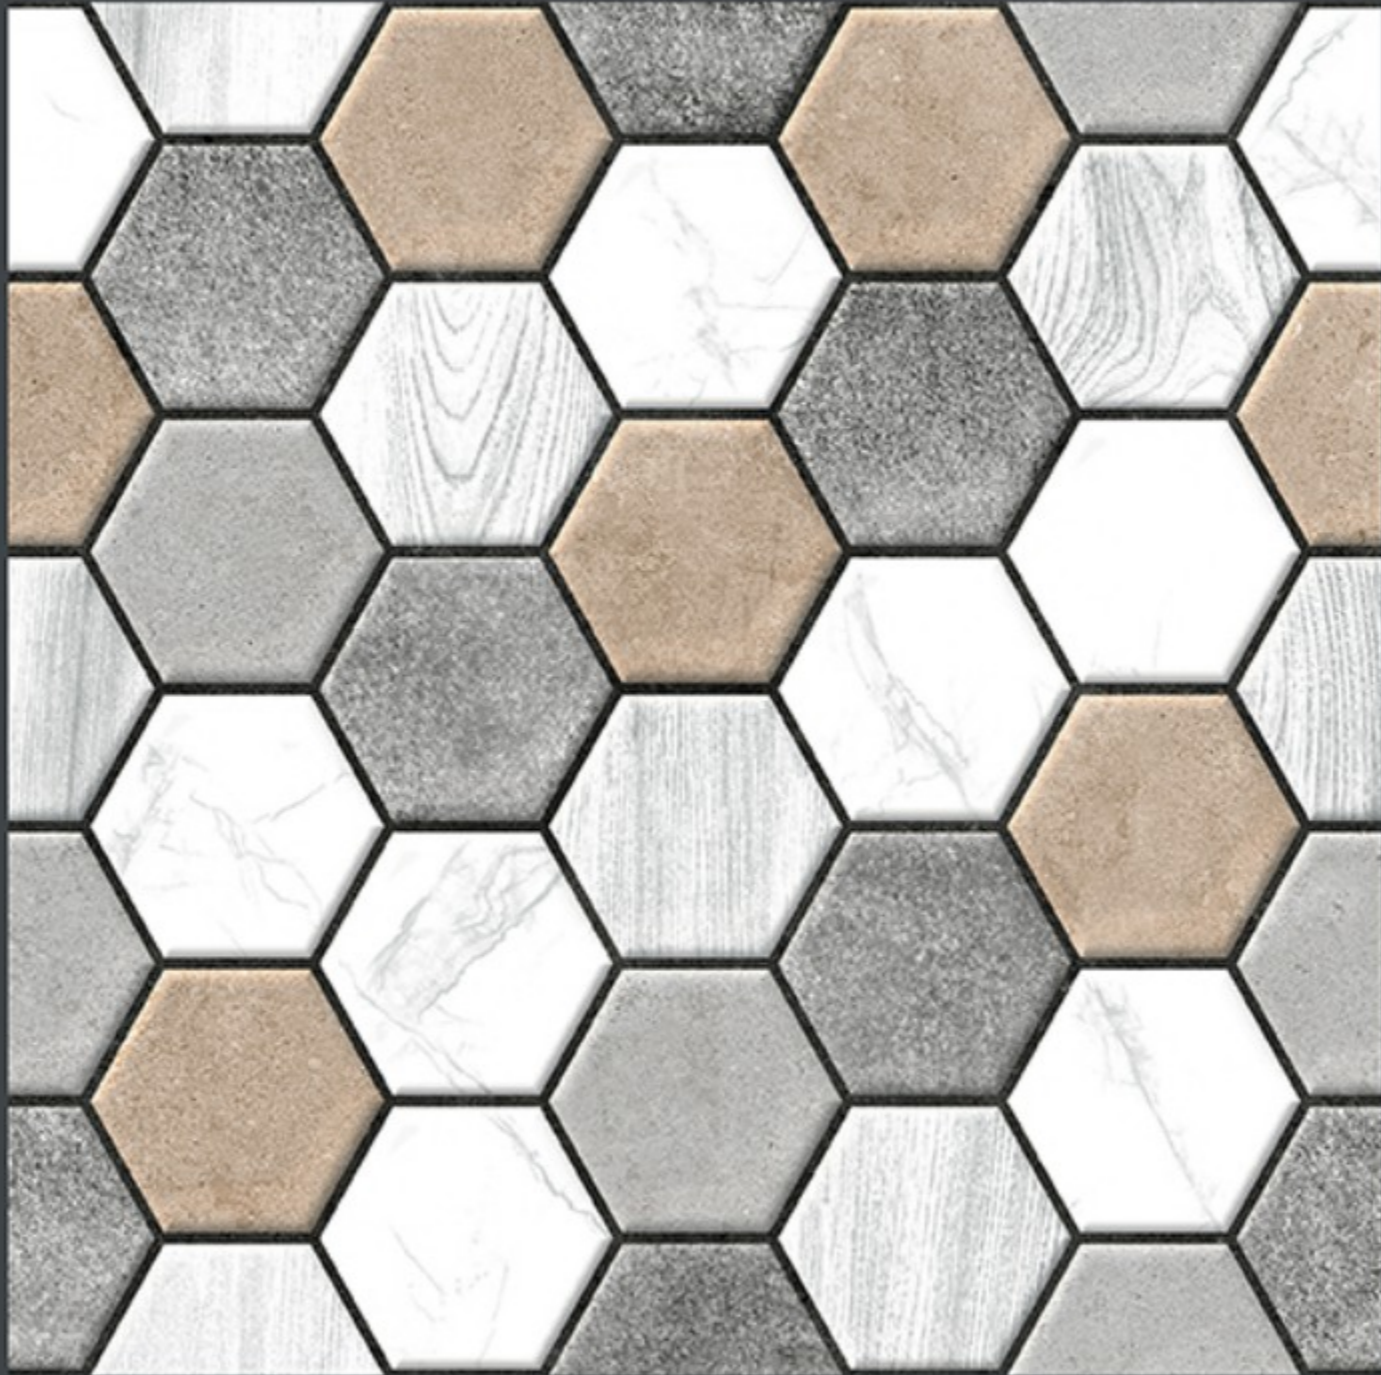

400x
400mm
DIGITAL VITRIFIED
PARKING TILES

5561

Finish :- PUNCH

HEAVY DUTY
PARKING TILES

400x
400mm
DIGITAL VITRIFIED
PARKING TILES

5559

HEAVY DUTY
PARKING TILES

-  FROST RESISTANCE
-  ZERO MAINTENANCE
-  RESIDENTIAL
-  DURABLE
-  ECO FRIENDLY