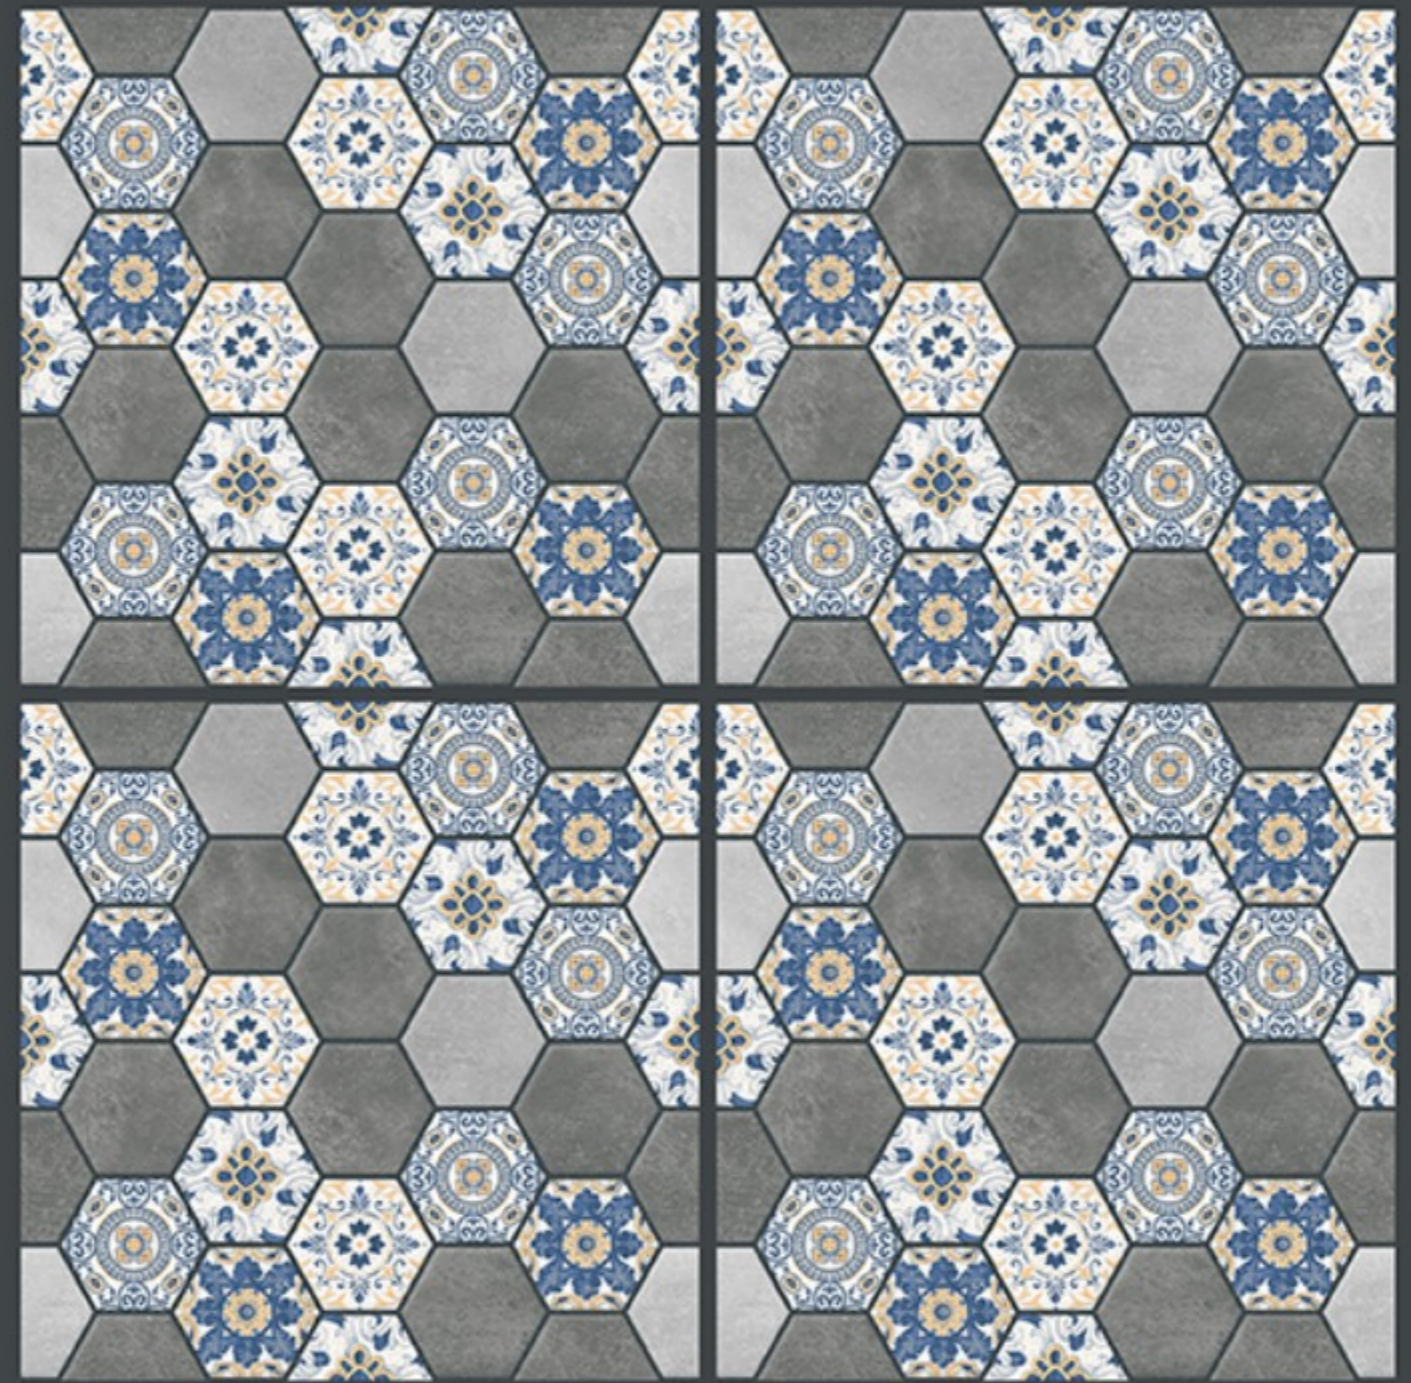

400x
400mm
DIGITAL VITRIFIED
PARKING TILES

5536

Finish :- PUNCH

HEAVY DUTY
PARKING TILES

- FROST RESISTANCE
- ZERO MAINTENANCE
- RESIDENTIAL
- DURABLE
- ECO FRIENDLY