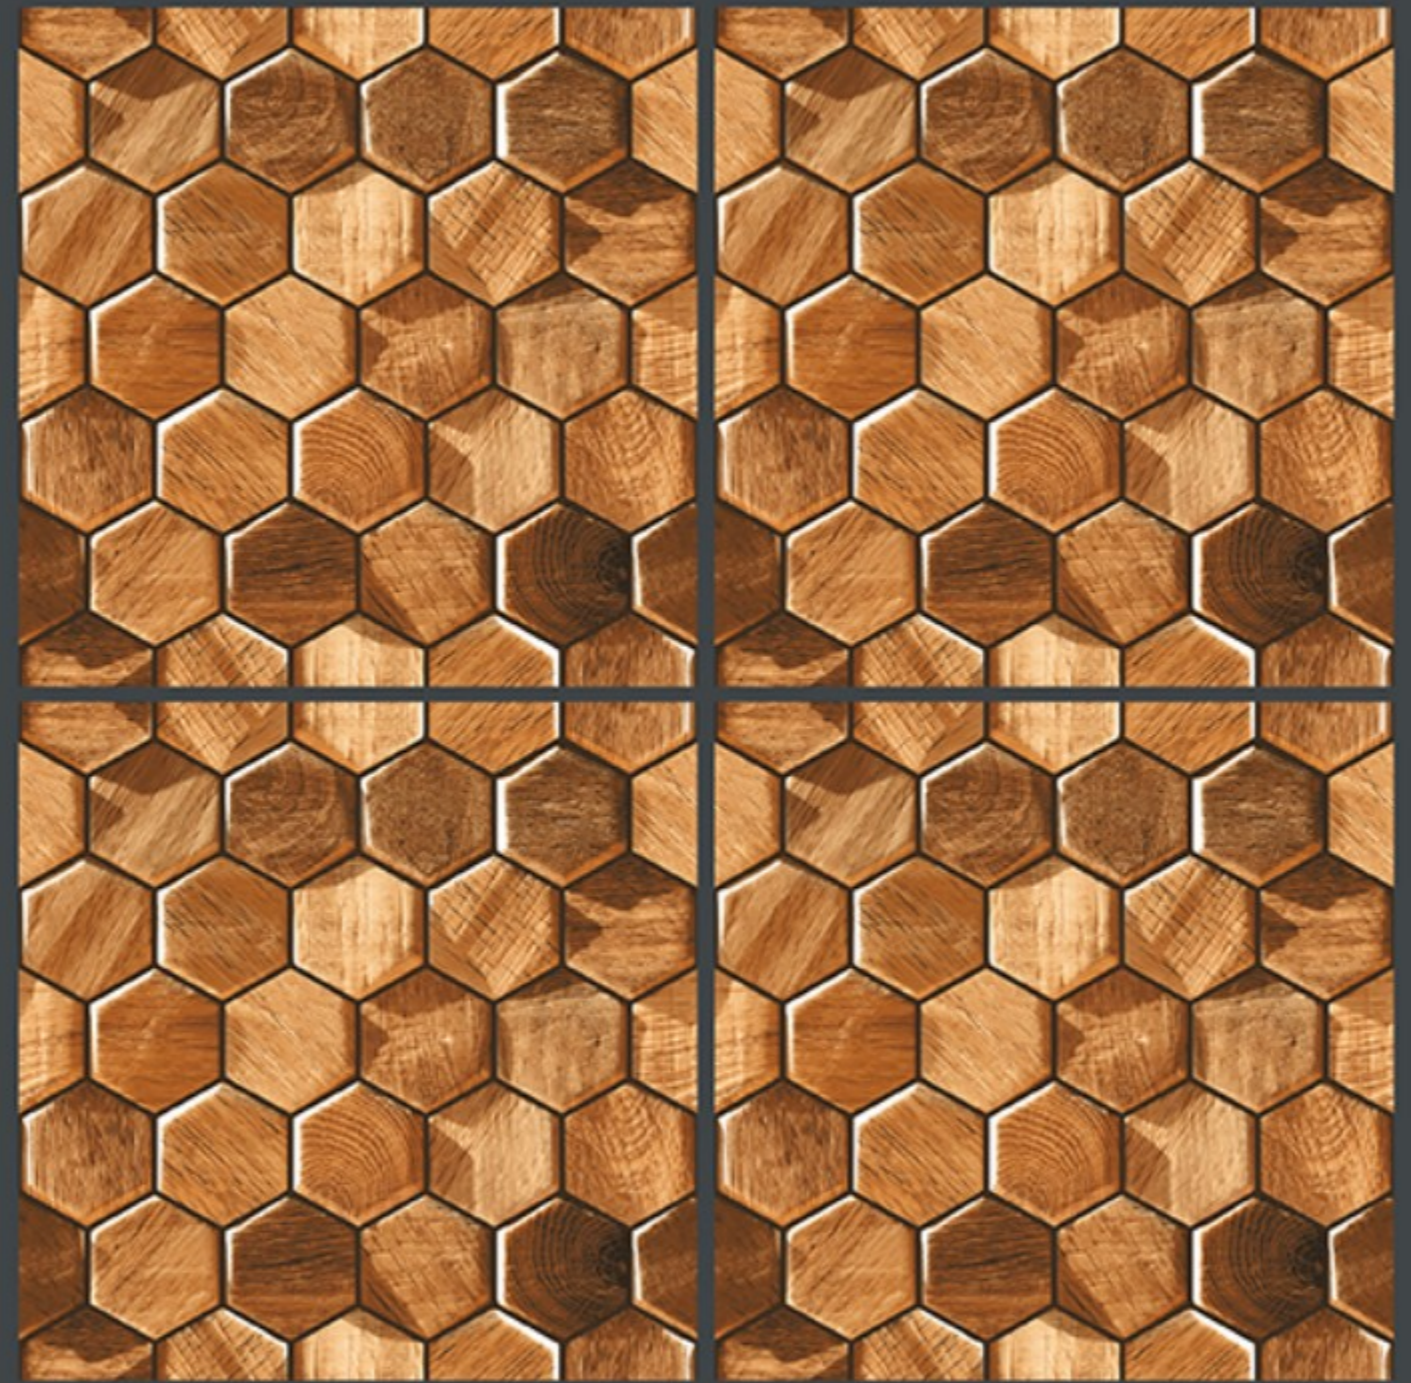

400x
400mm
DIGITAL VITRIFIED
PARKING TILES

5553

Finish :- PUNCH

HEAVY DUTY
PARKING TILES

- FROST RESISTANCE
- ZERO MAINTENANCE
- RESIDENTIAL
- DURABLE
- ECO FRIENDLY