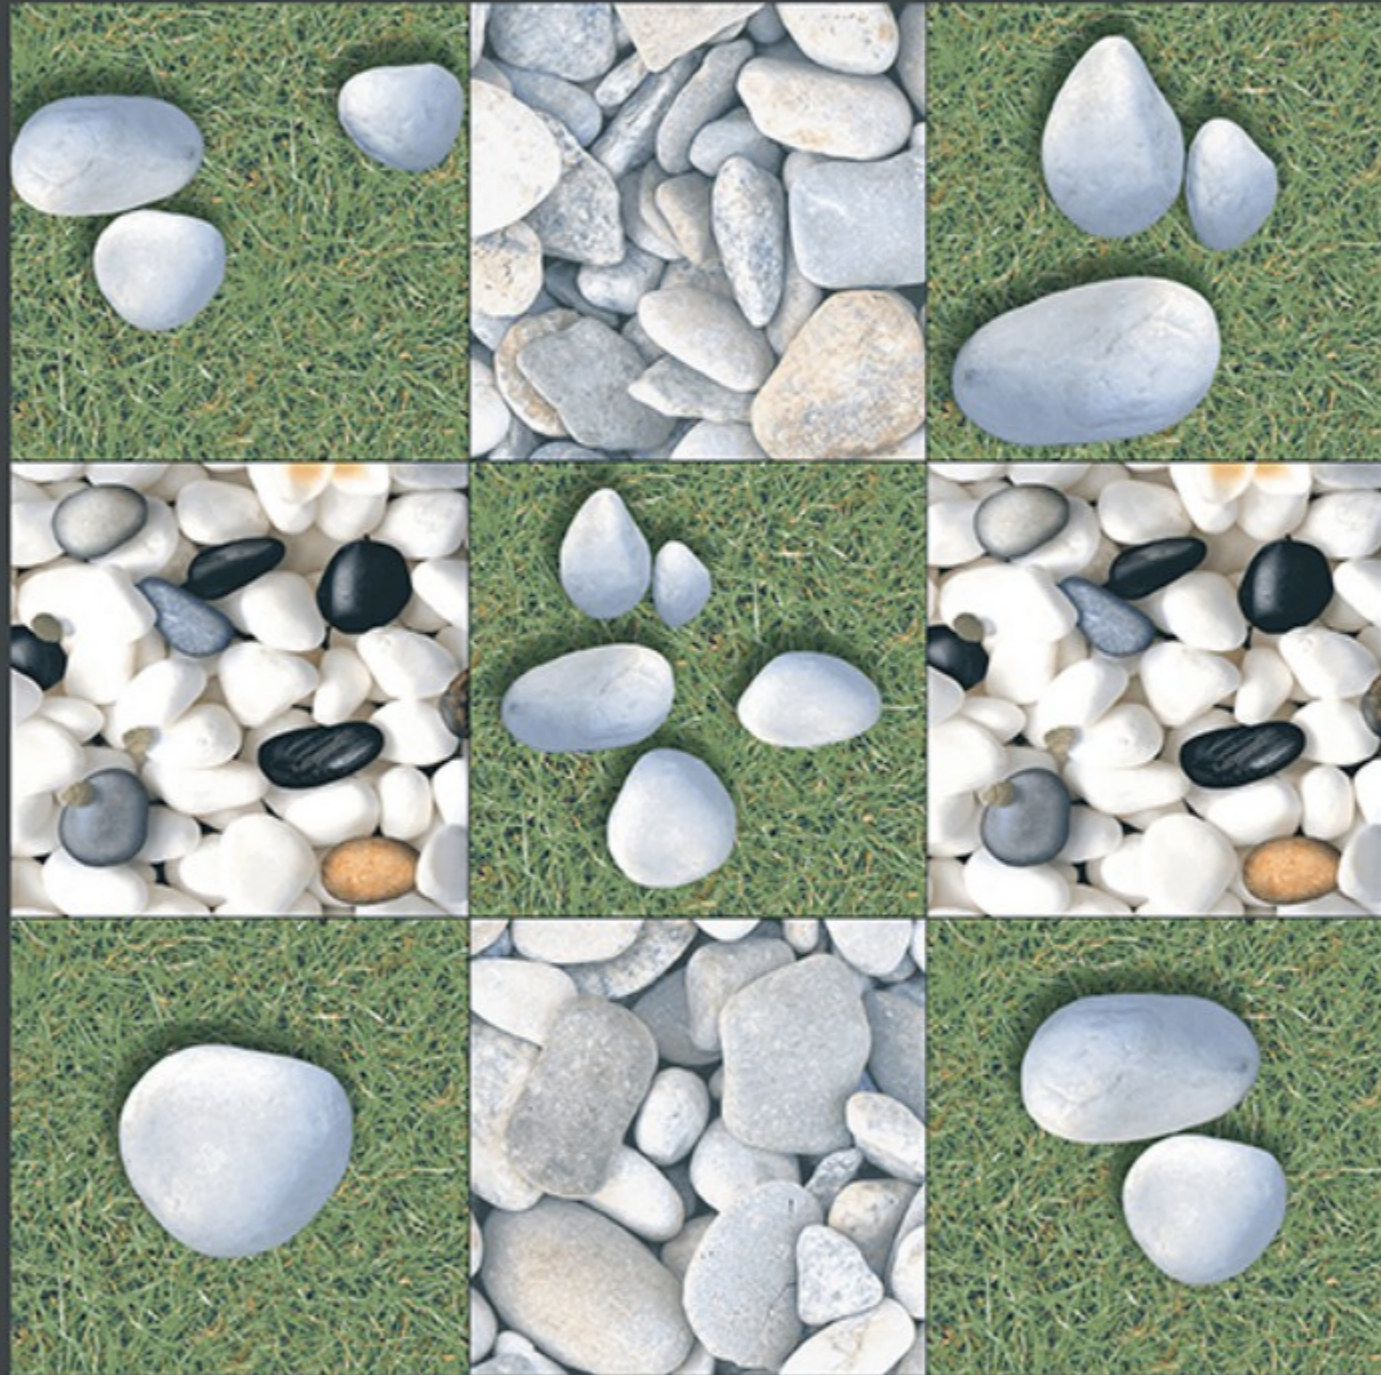

5707

HEAVY DUTY
PARKING TILES

FROST
RESISTANCE

ZERO
MAINTENANCE

RESIDENTIAL

DURABLE

ECO
FRIENDLY

400x
400mm
DIGITAL VITRIFIED
PARKING TILES