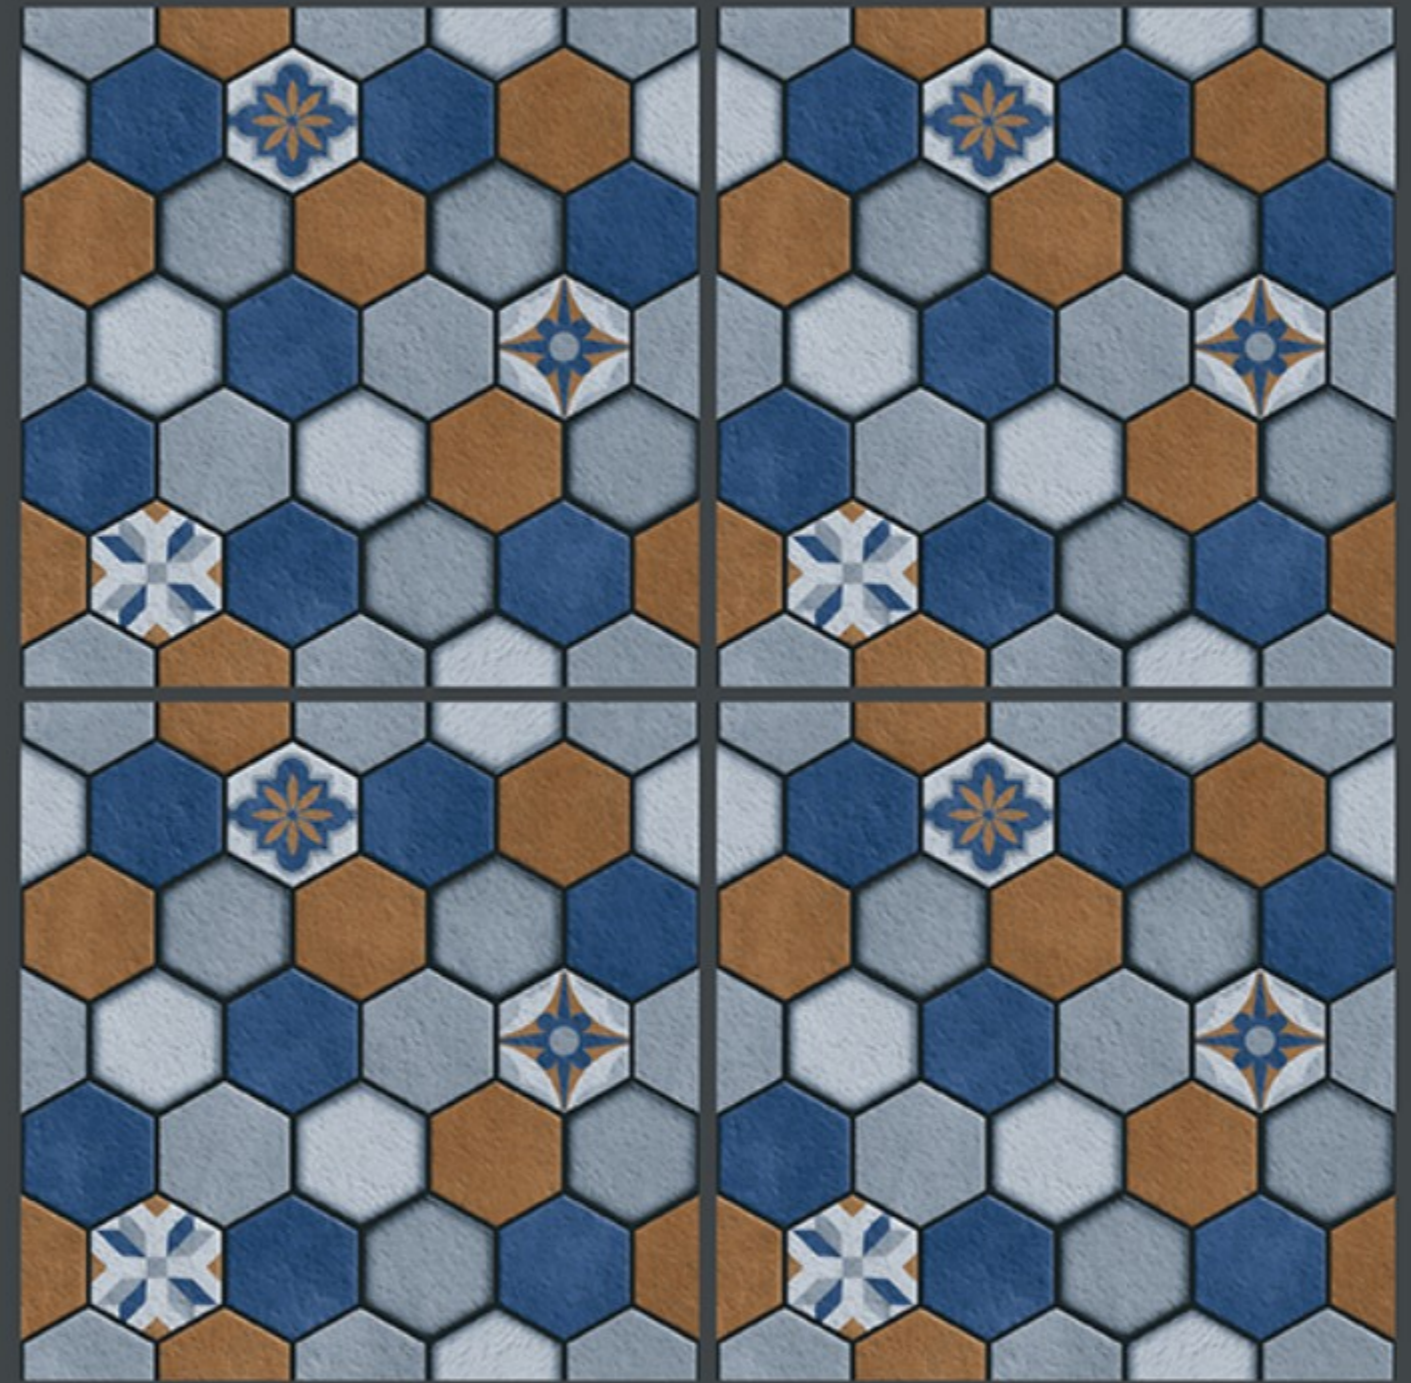

DURABLE

ECO
FRIENDLY

400x
400mm
DIGITAL VITRIFIED
PARKING TILES

5548

Finish :- PUNCH

HEAVY DUTY
PARKING TILES

-  FROST RESISTANCE
-  ZERO MAINTENANCE
-  RESIDENTIAL
-  DURABLE
-  ECO FRIENDLY

400x
400mm
DIGITAL VITRIFIED
PARKING TILES