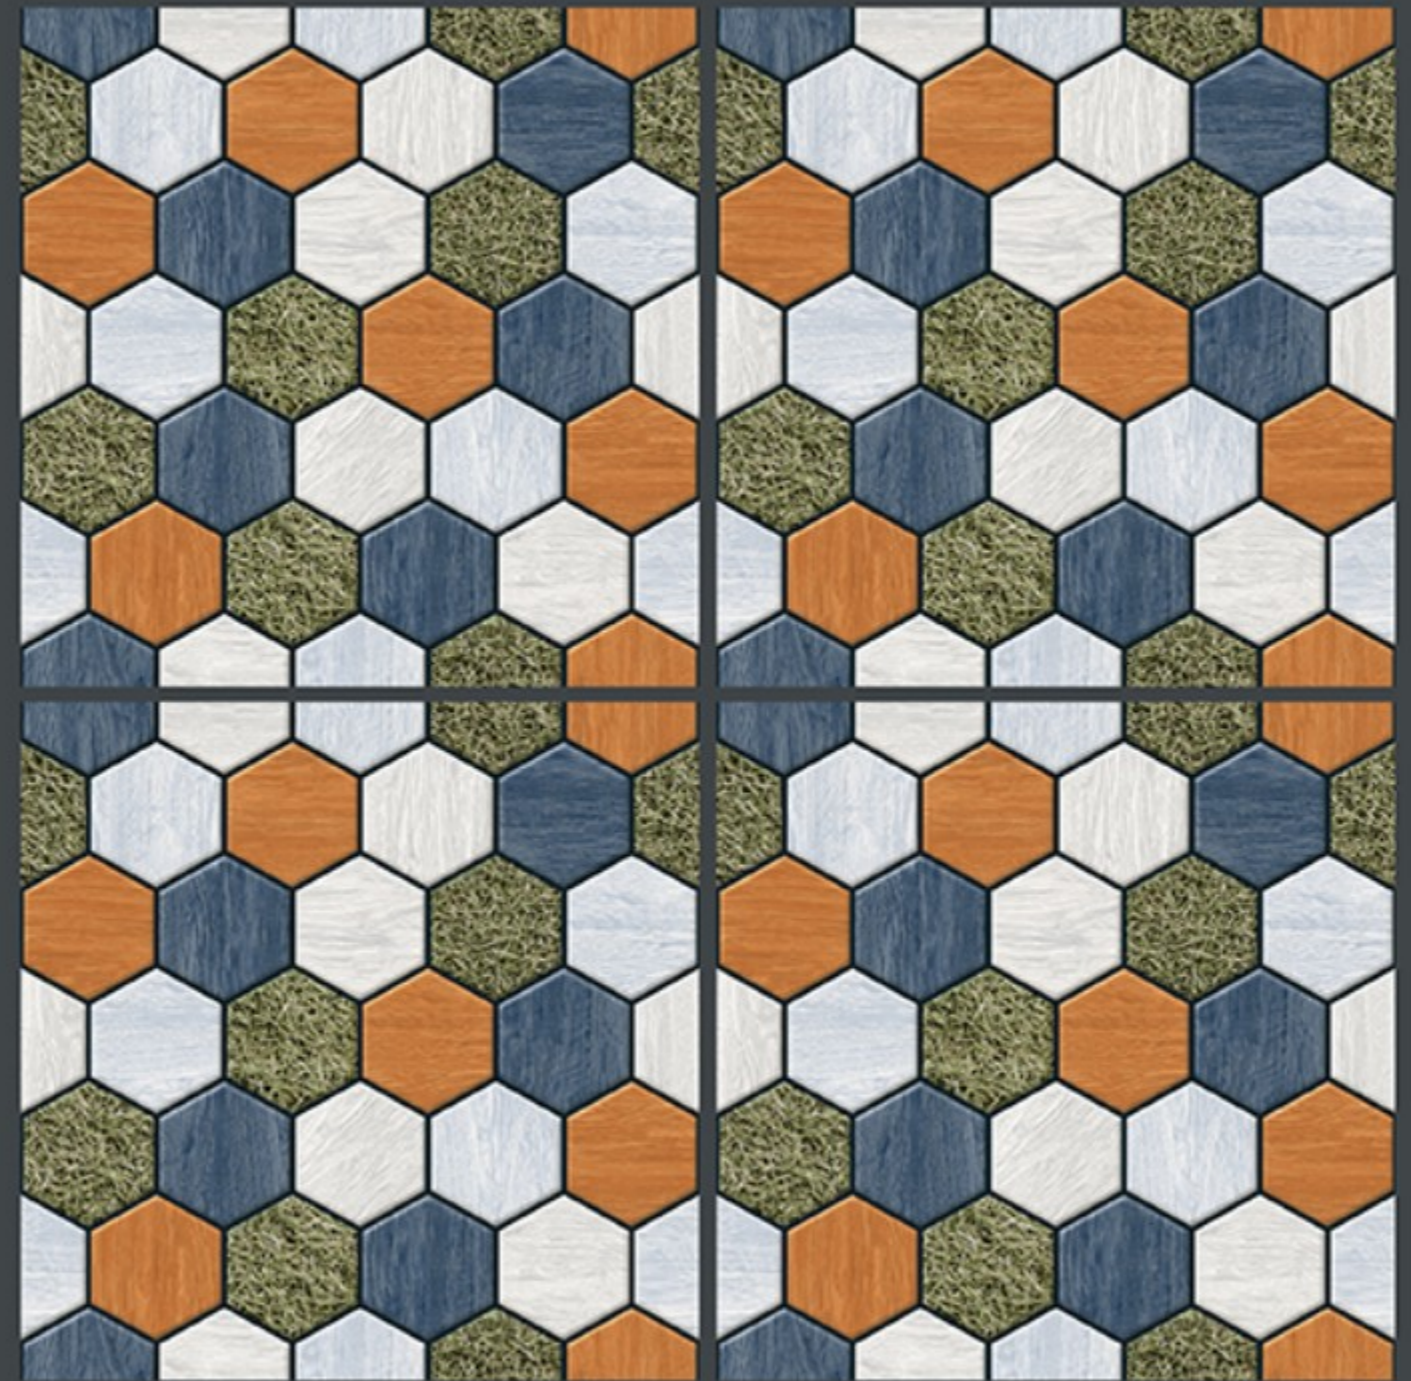

FROST
RESISTANCE

ZERO
MAINTENANCE

RESIDENTIAL

DURABLE

ECO
FRIENDLY

400x
400mm
DIGITAL VITRIFIED
PARKING TILES

5533

Finish :- PUNCH