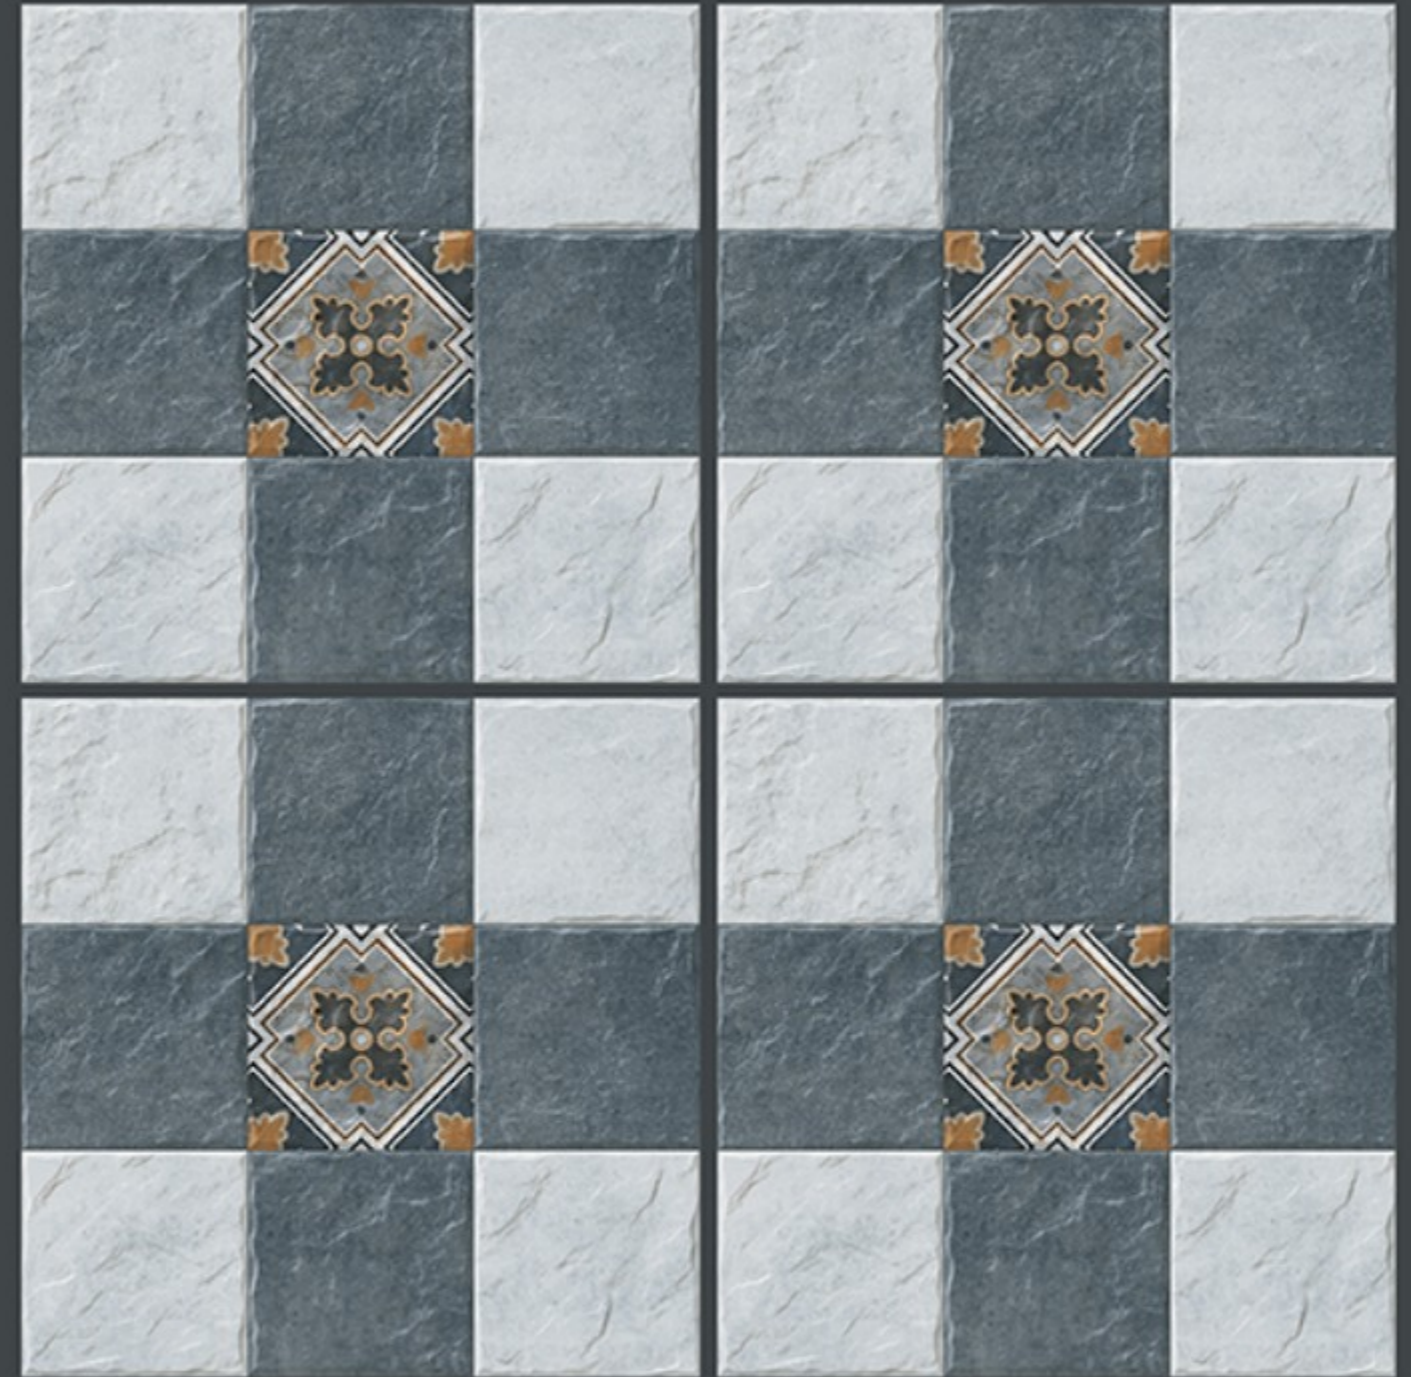

Finish :- PUNCH

HEAVY DUTY
PARKING TILES