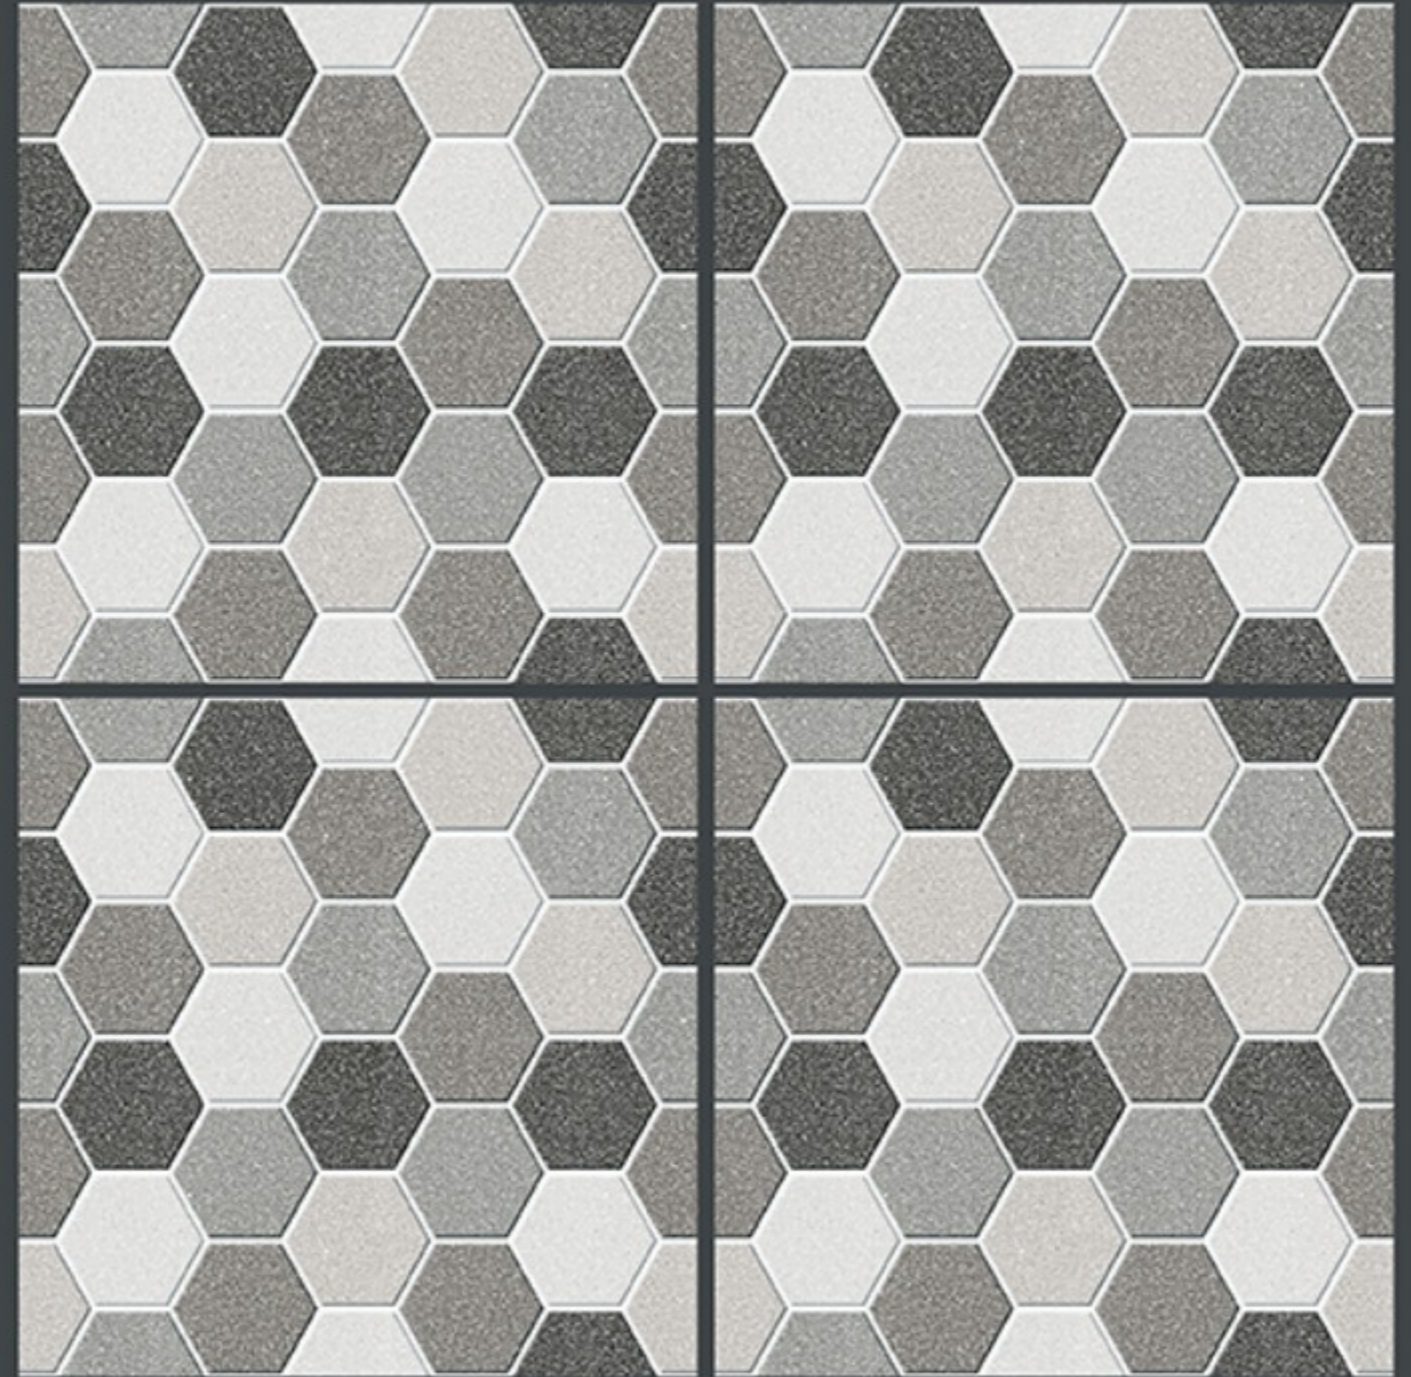

5563

HEAVY DUTY
PARKING TILES

-  FROST RESISTANCE
-  ZERO MAINTENANCE
-  RESIDENTIAL
-  DURABLE
-  ECO FRIENDLY

400x
400mm
DIGITAL VITRIFIED
PARKING TILES

5566

Finish :- PUNCH

HEAVY DUTY
PARKING TILES

FROST
RESISTANCE