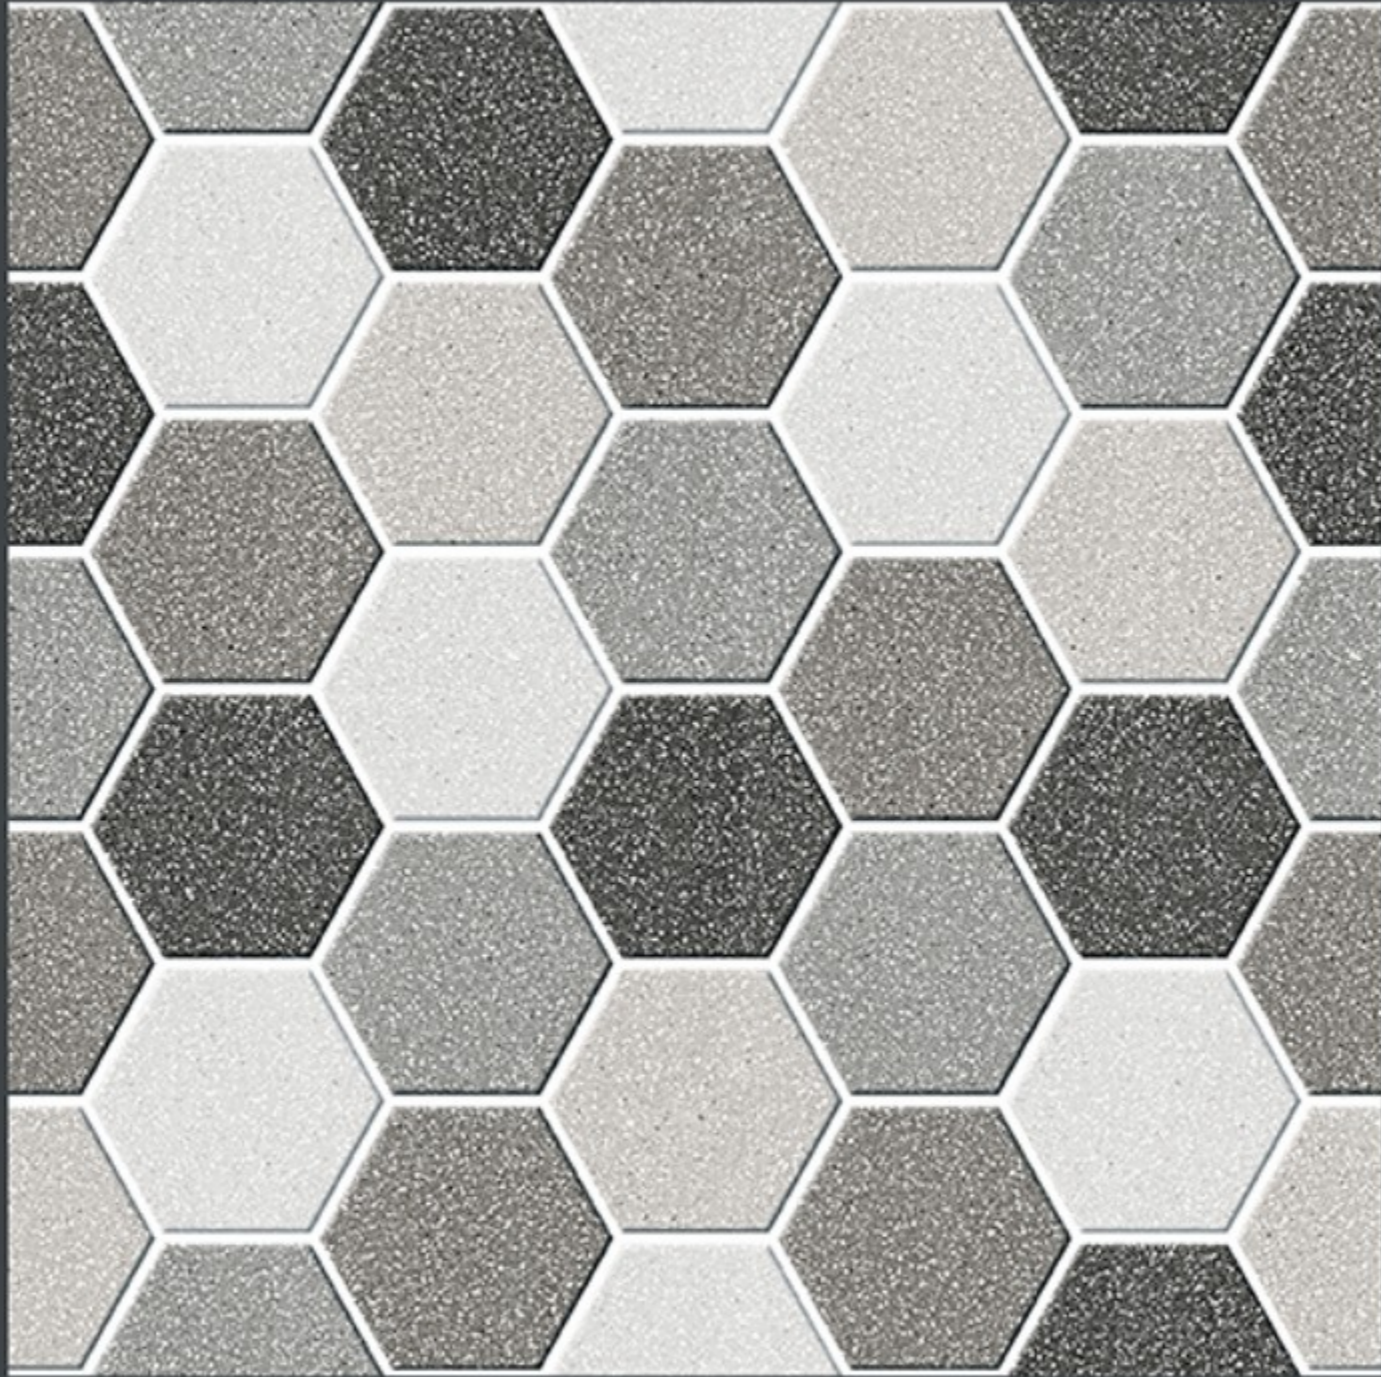

400x
400mm
DIGITAL VITRIFIED
PARKING TILES

5566