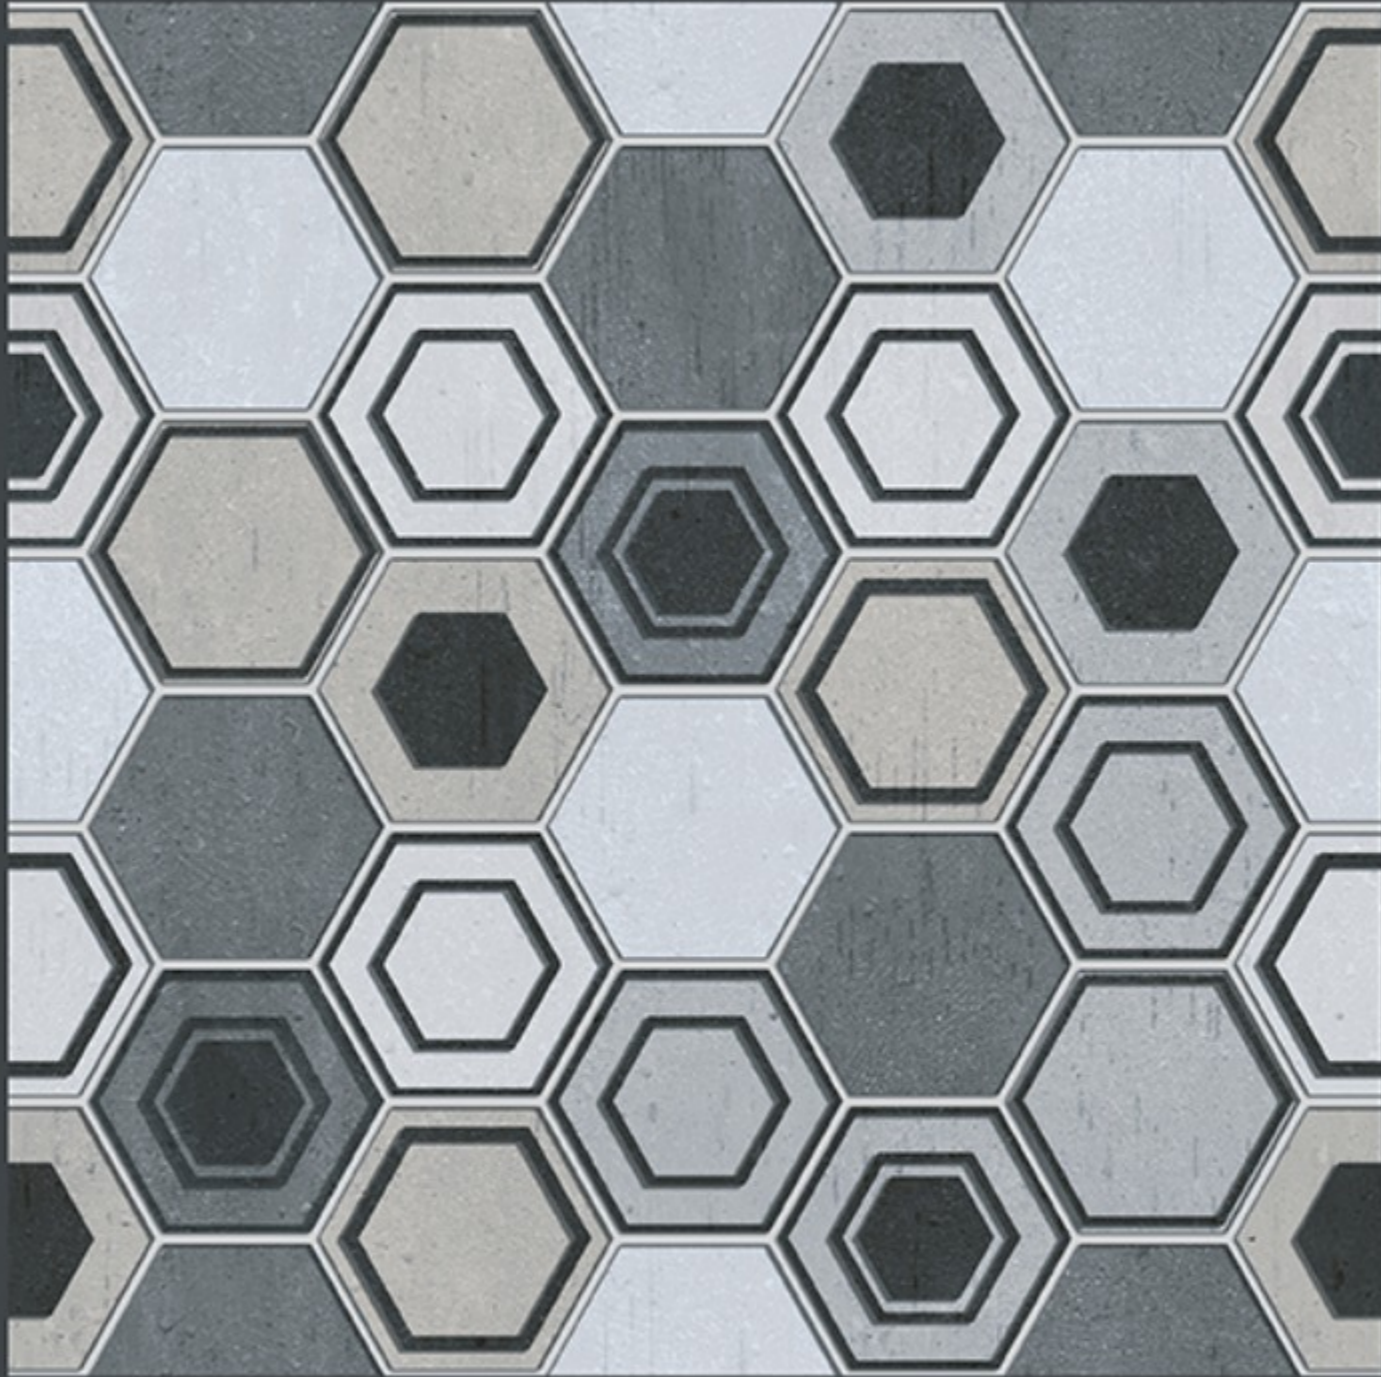

5502

Finish :- PUNCH

HEAVY DUTY
PARKING TILES

FROST
RESISTANCE

ZERO
MAINTENANCE

RESIDENTIAL

DURABLE

ECO
FRIENDLY