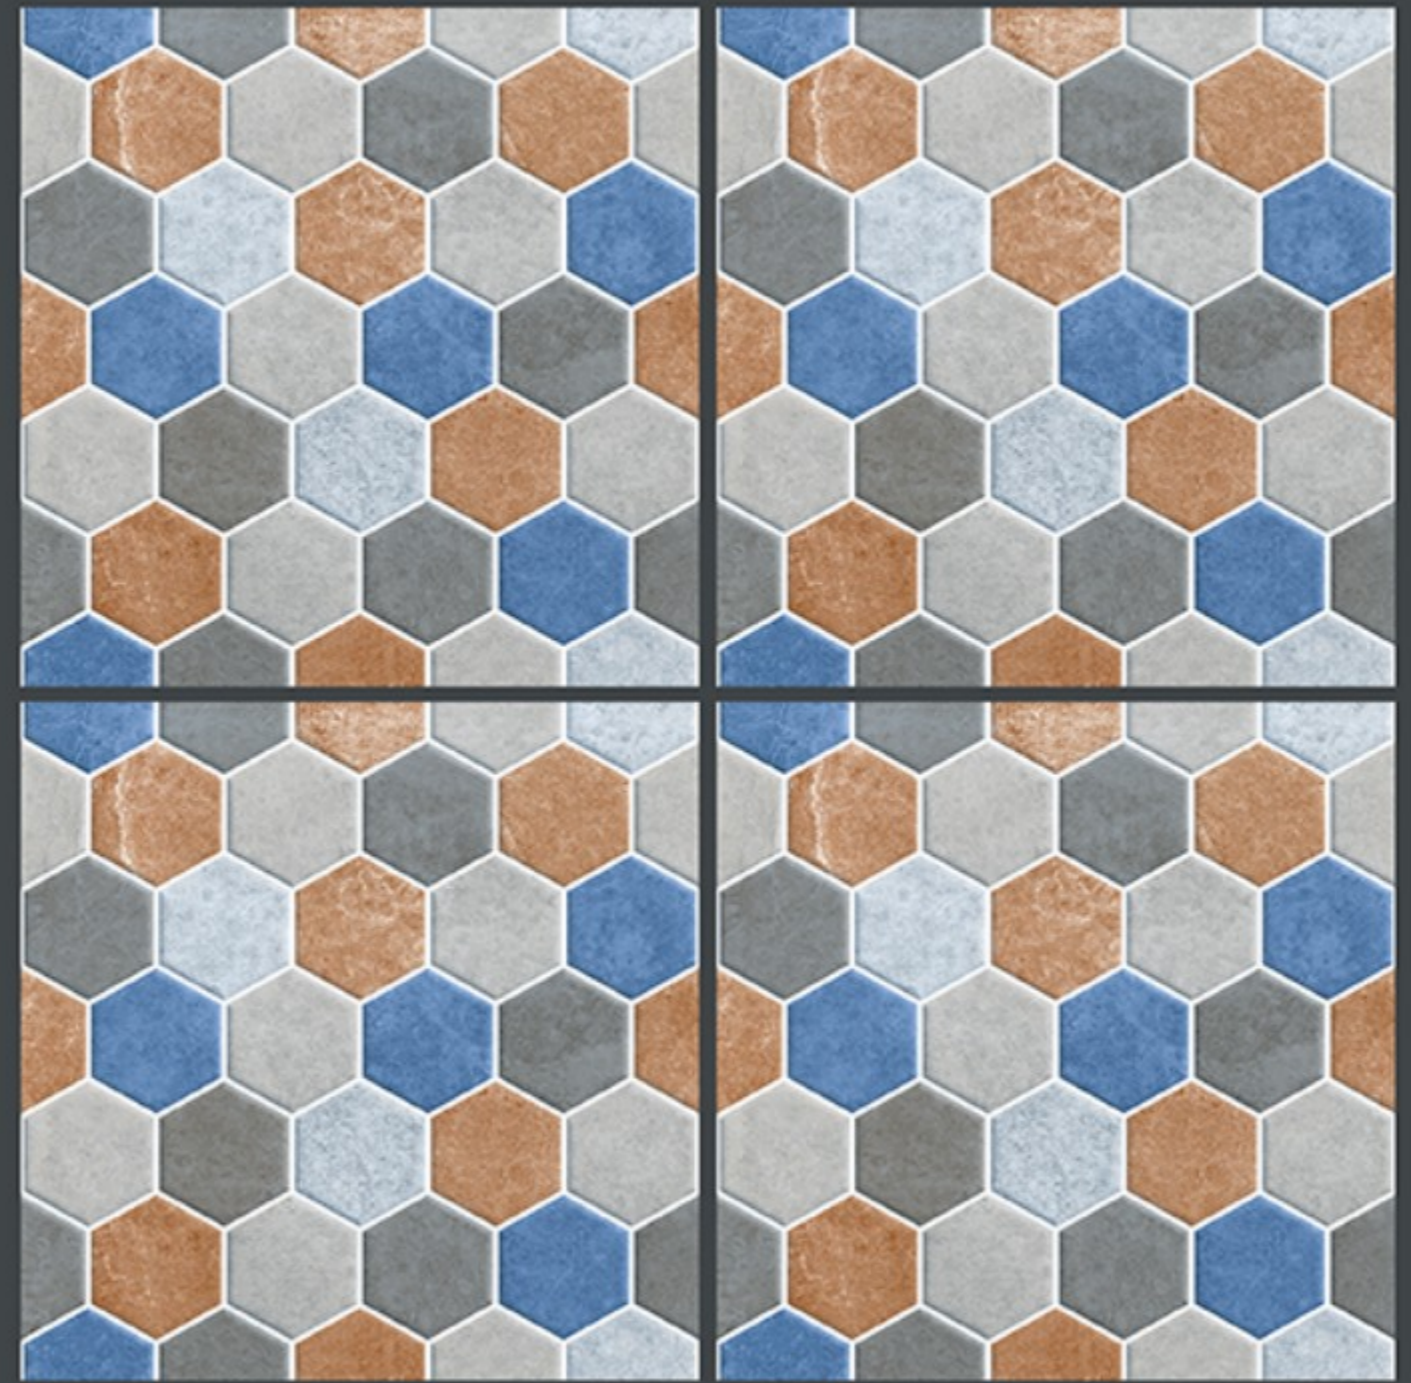

FROST
RESISTANCE

ZERO
MAINTENANCE

RESIDENTIAL

DURABLE

ECO
FRIENDLY

400x
400mm
DIGITAL VITRIFIED
PARKING TILES

5543

Finish :- PUNCH