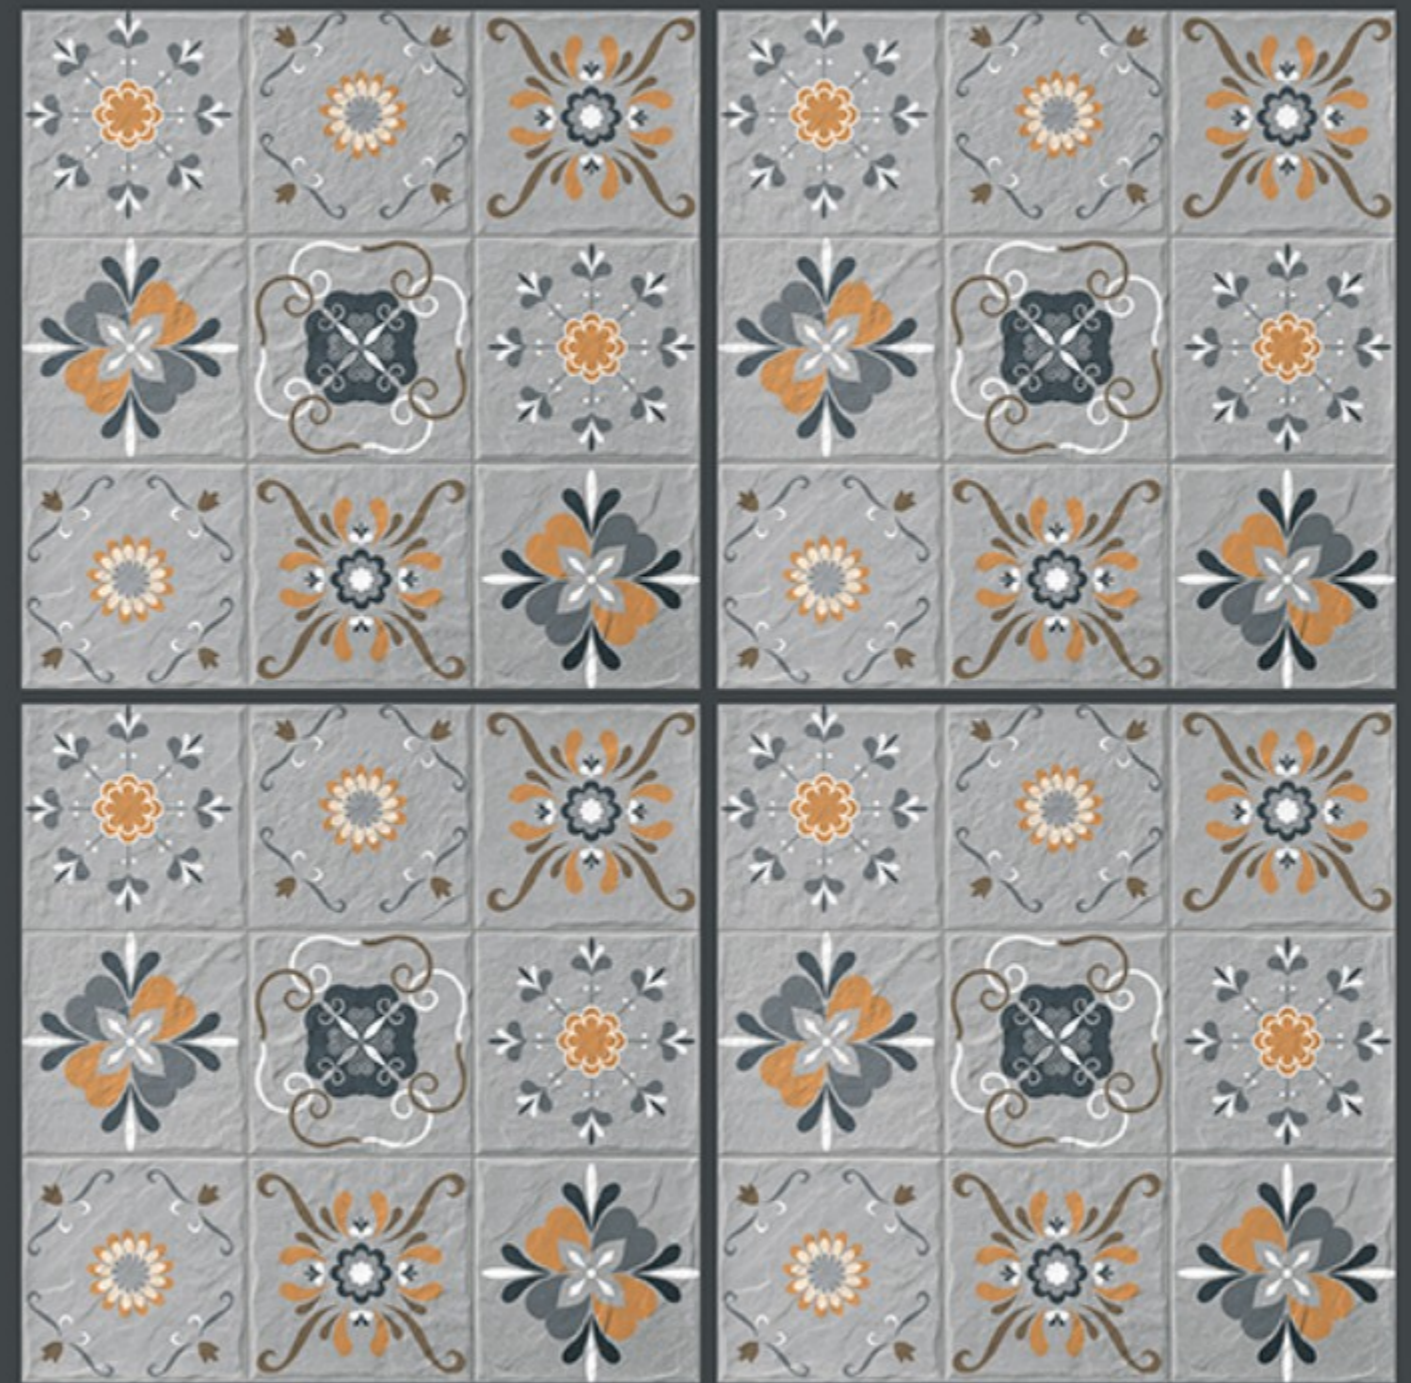

400x
400mm
DIGITAL VITRIFIED
PARKING TILES

5712

Finish :- PUNCH

HEAVY DUTY
PARKING TILES

-  FROST RESISTANCE
-  ZERO MAINTENANCE
-  RESIDENTIAL
-  DURABLE
-  ECO FRIENDLY

400x
400mm
DIGITAL VITRIFIED
PARKING TILES