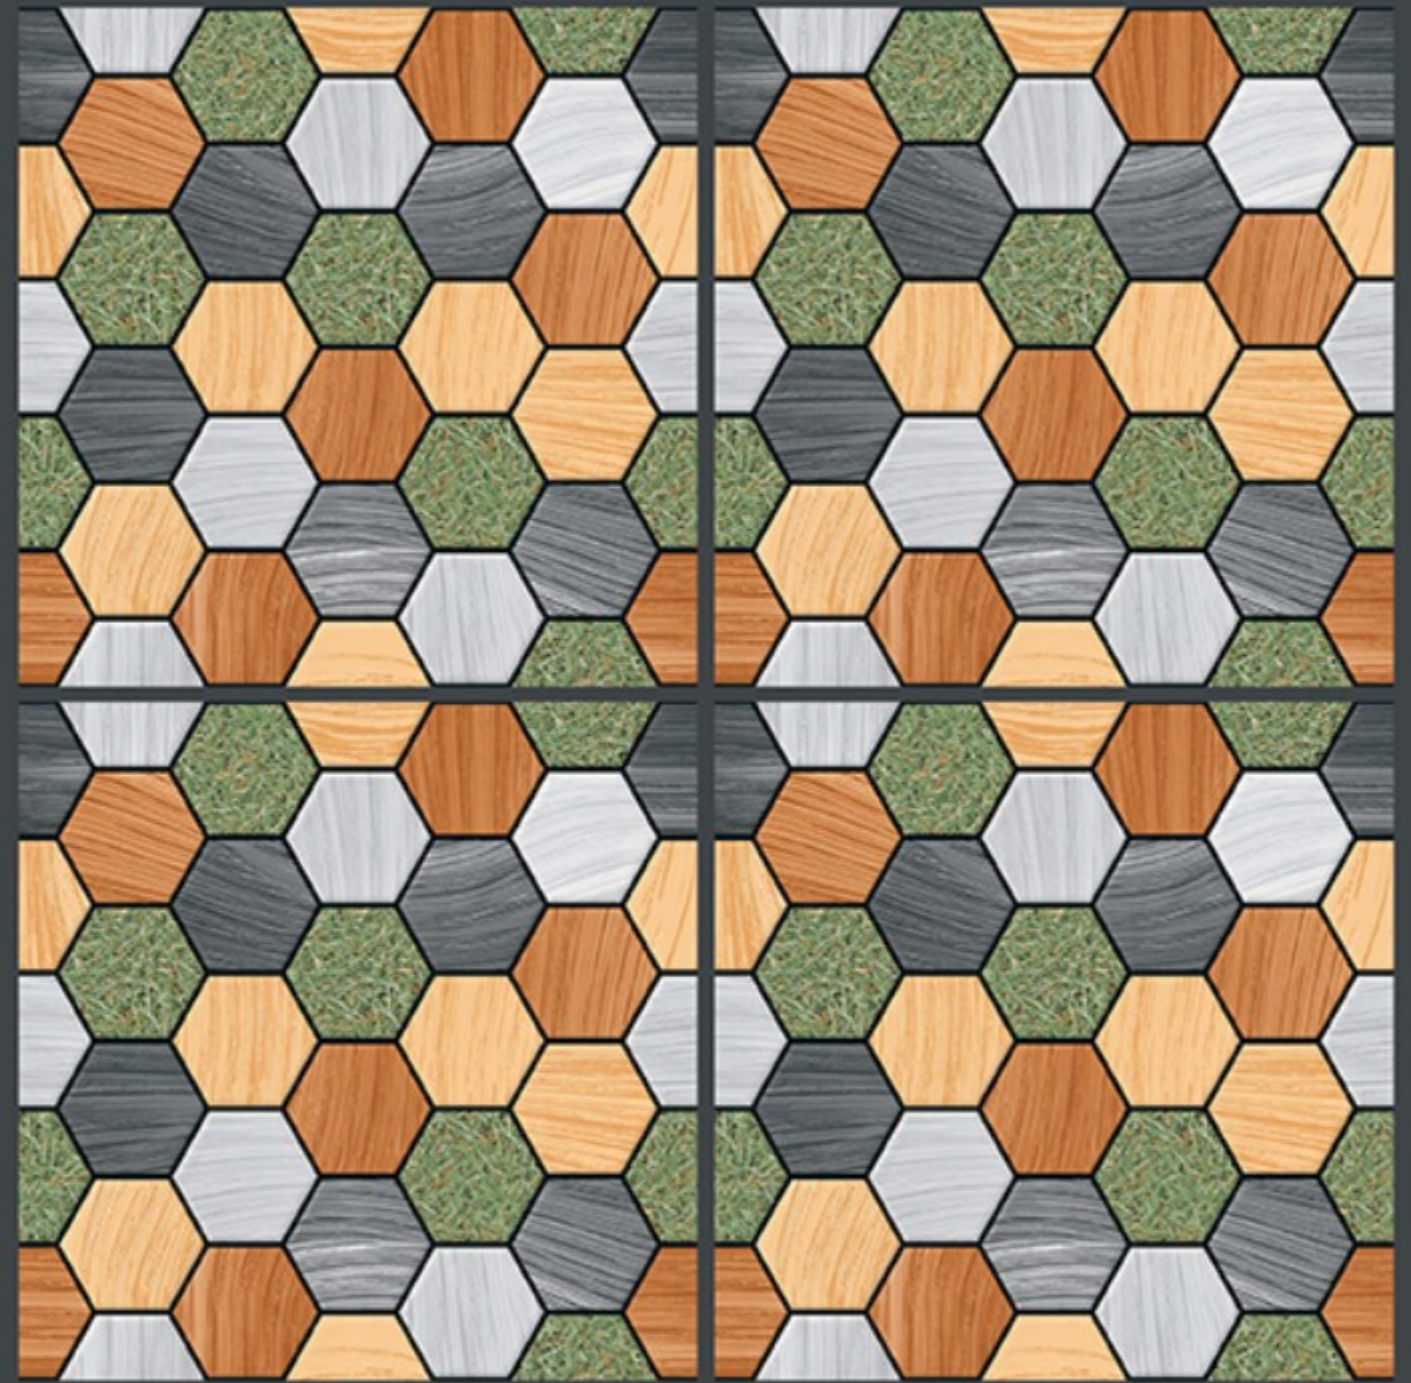

400x
400mm
DIGITAL VITRIFIED
PARKING TILES

5514

Finish :- PUNCH

HEAVY DUTY
PARKING TILES

- FROST RESISTANCE
- ZERO MAINTENANCE
- RESIDENTIAL
- DURABLE
- ECO FRIENDLY