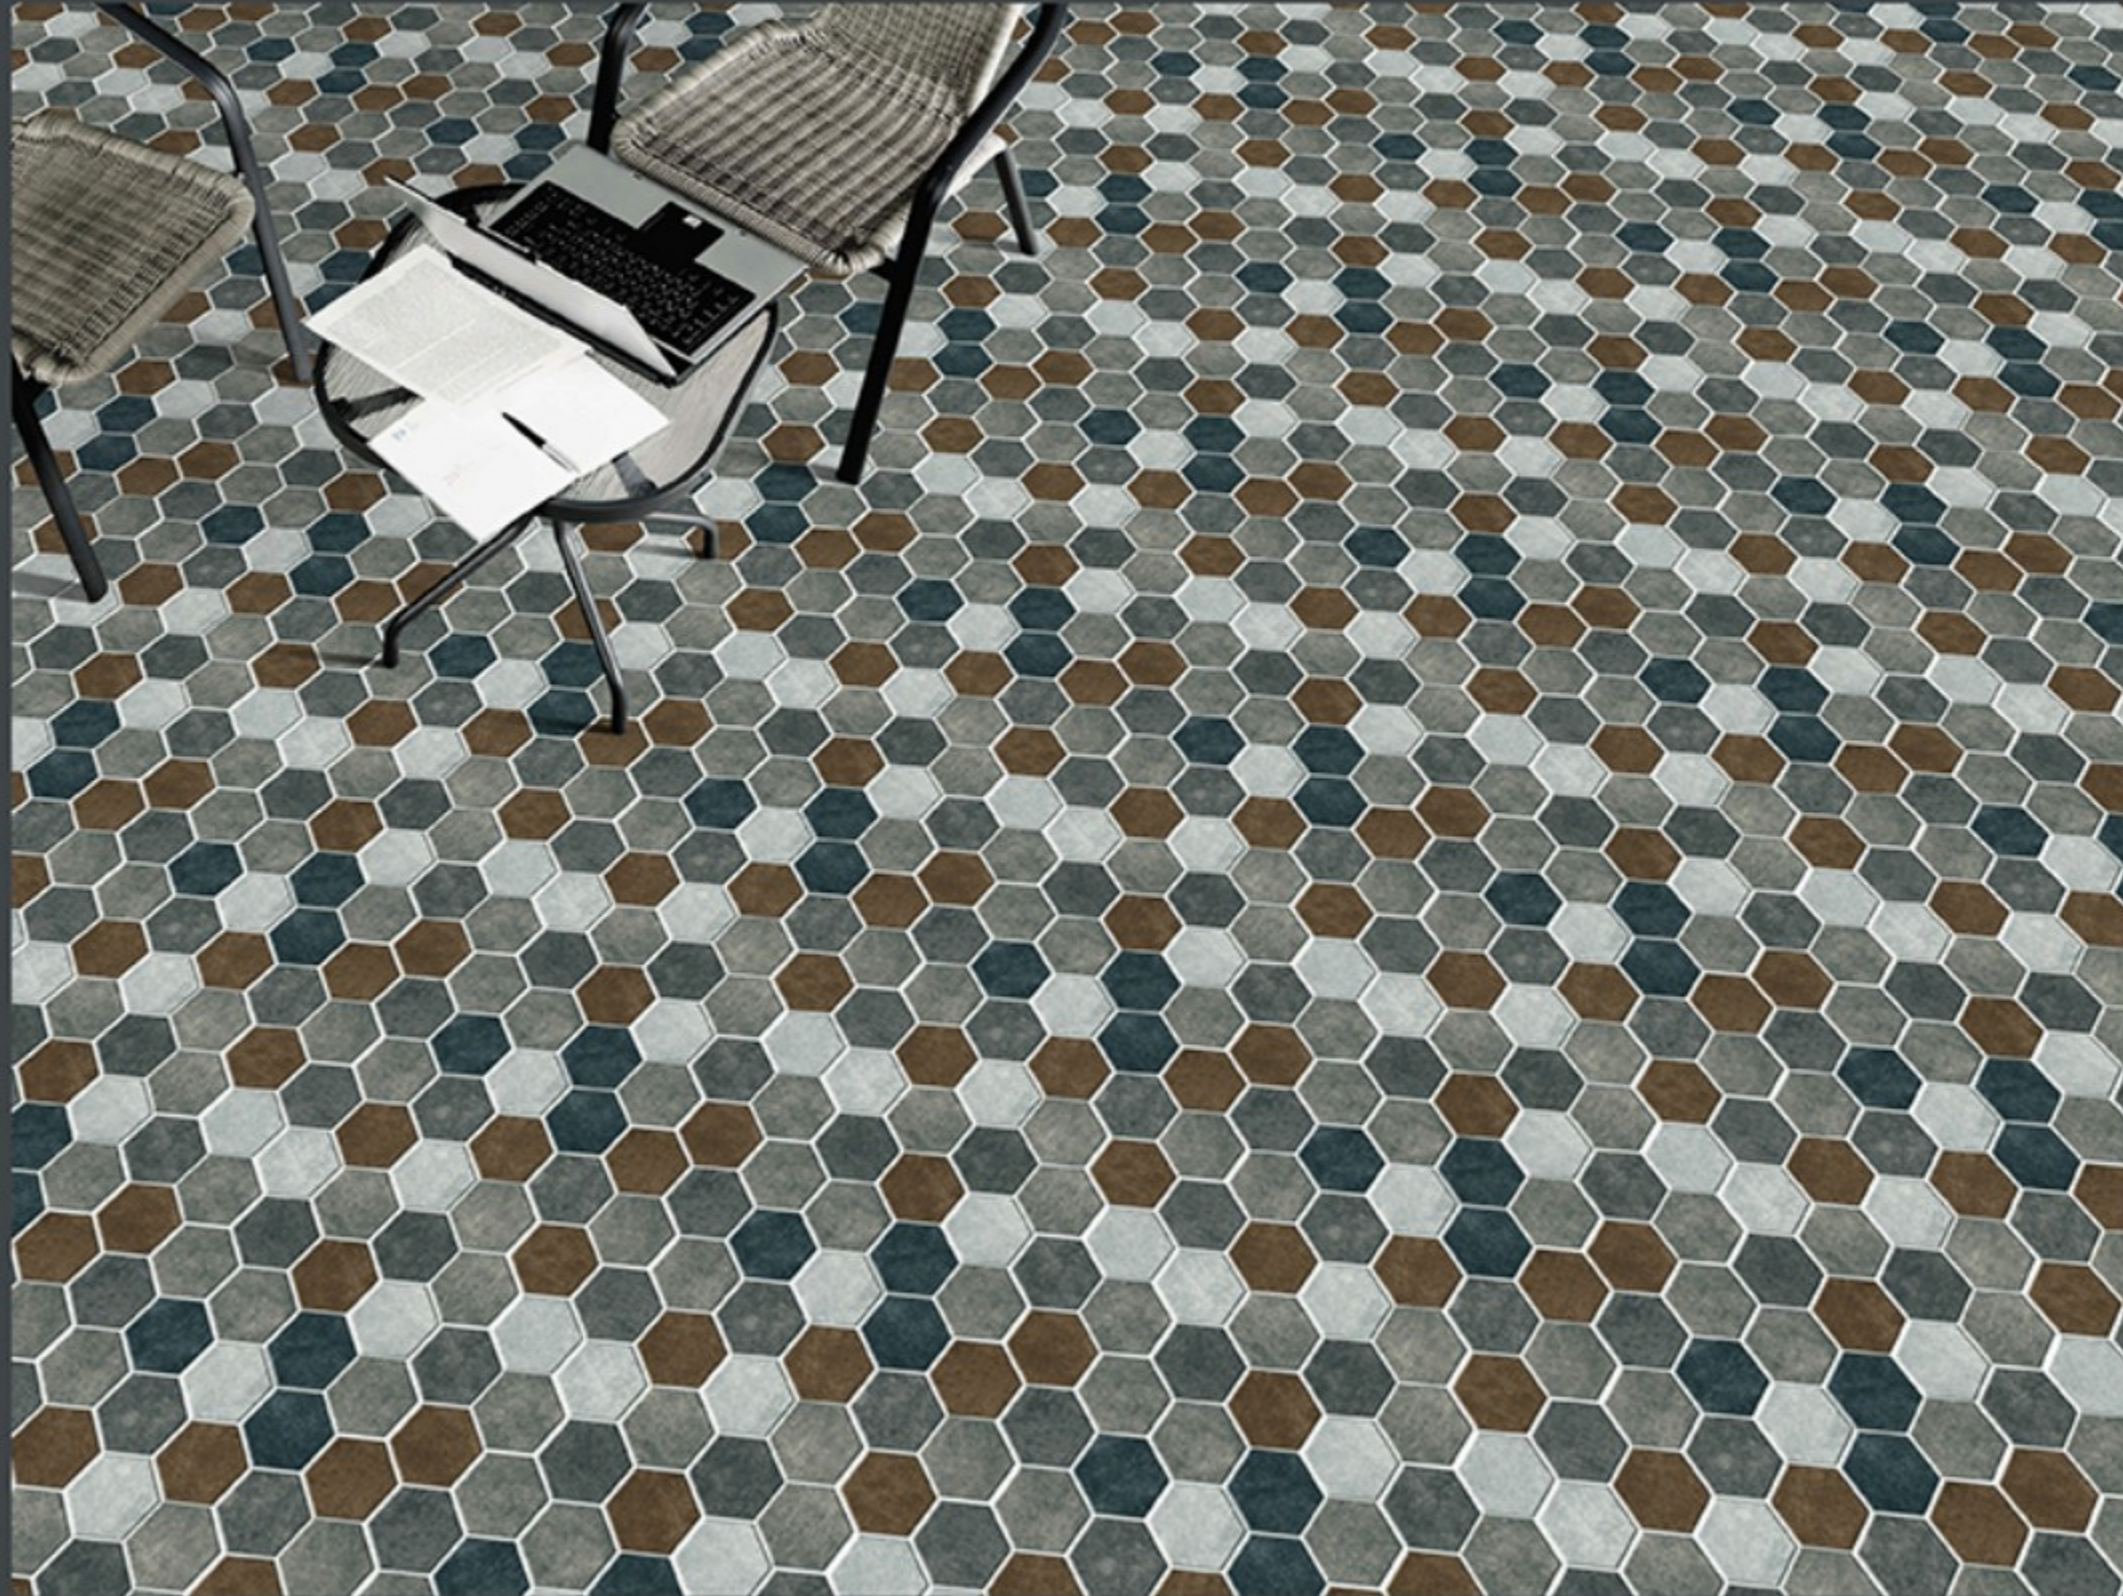

DURABLE

ECO
FRIENDLY

400x
400mm
DIGITAL VITRIFIED
PARKING TILES

5503

HEAVY DUTY
PARKING TILES

-  FROST RESISTANCE
-  ZERO MAINTENANCE
-  RESIDENTIAL
-  DURABLE
-  ECO FRIENDLY

400x
400mm
DIGITAL VITRIFIED
PARKING TILES