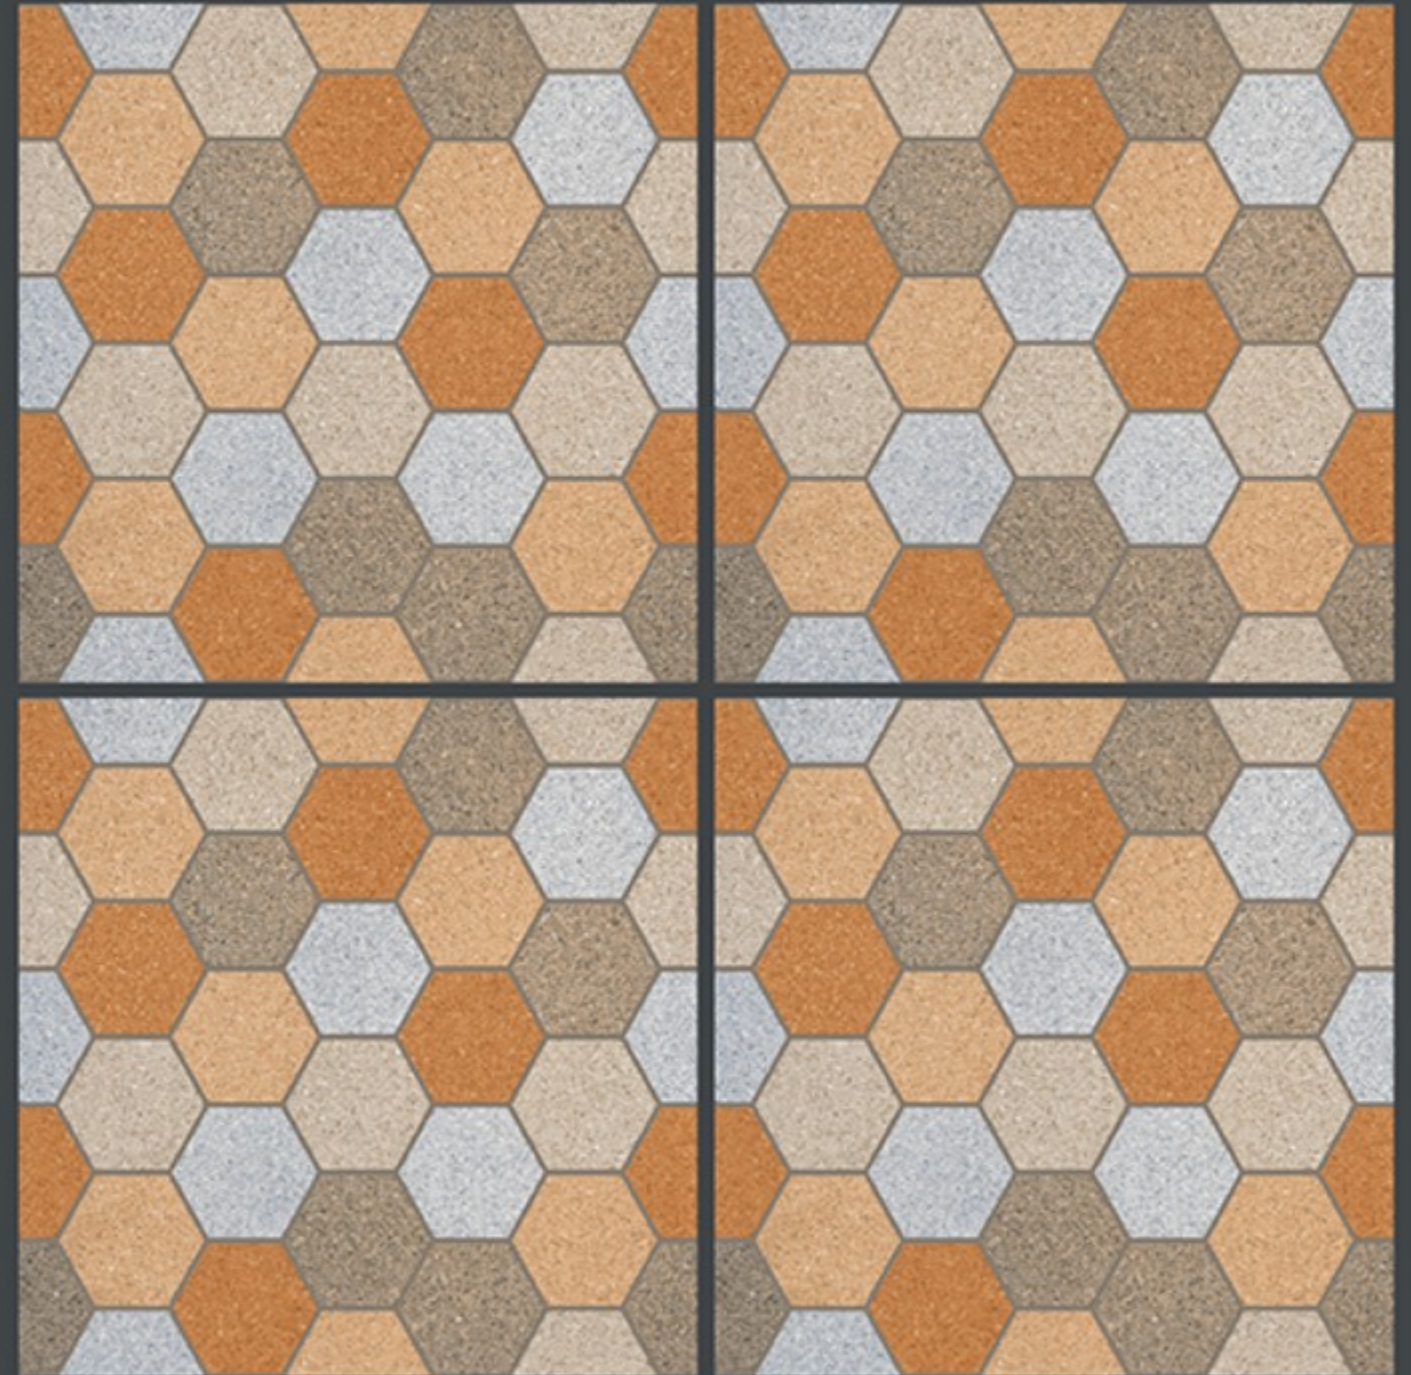

400x
400mm
DIGITAL VITRIFIED
PARKING TILES

5512

Finish :- PUNCH

HEAVY DUTY
PARKING TILES

FROST
RESISTANCE

ZERO
MAINTENANCE

RESIDENTIAL

DURABLE

ECO
FRIENDLY