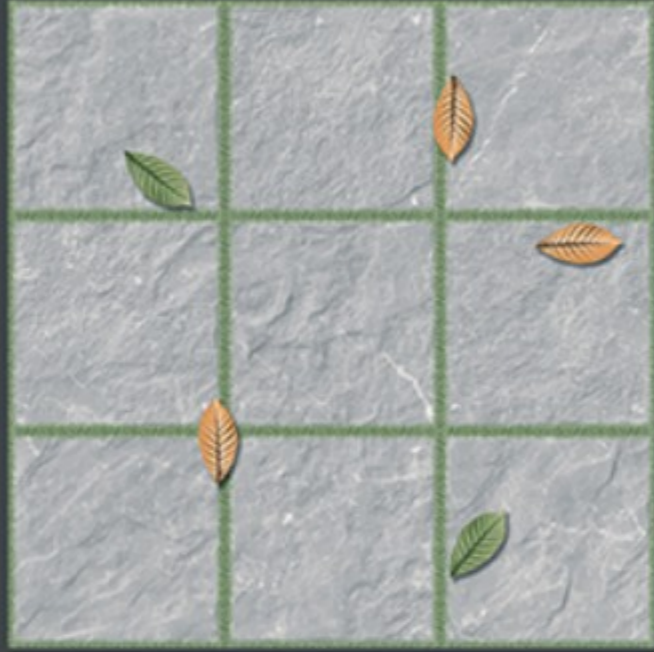

5725

Finish :- PUNCH

HEAVY DUTY
PARKING TILES

400x
400mm
DIGITAL VITRIFIED
PARKING TILES

5723

HEAVY DUTY
PARKING TILES

-  FROST RESISTANCE
-  ZERO MAINTENANCE
-  RESIDENTIAL
-  DURABLE
-  ECO FRIENDLY

400x
400mm
DIGITAL VITRIFIED
PARKING TILES