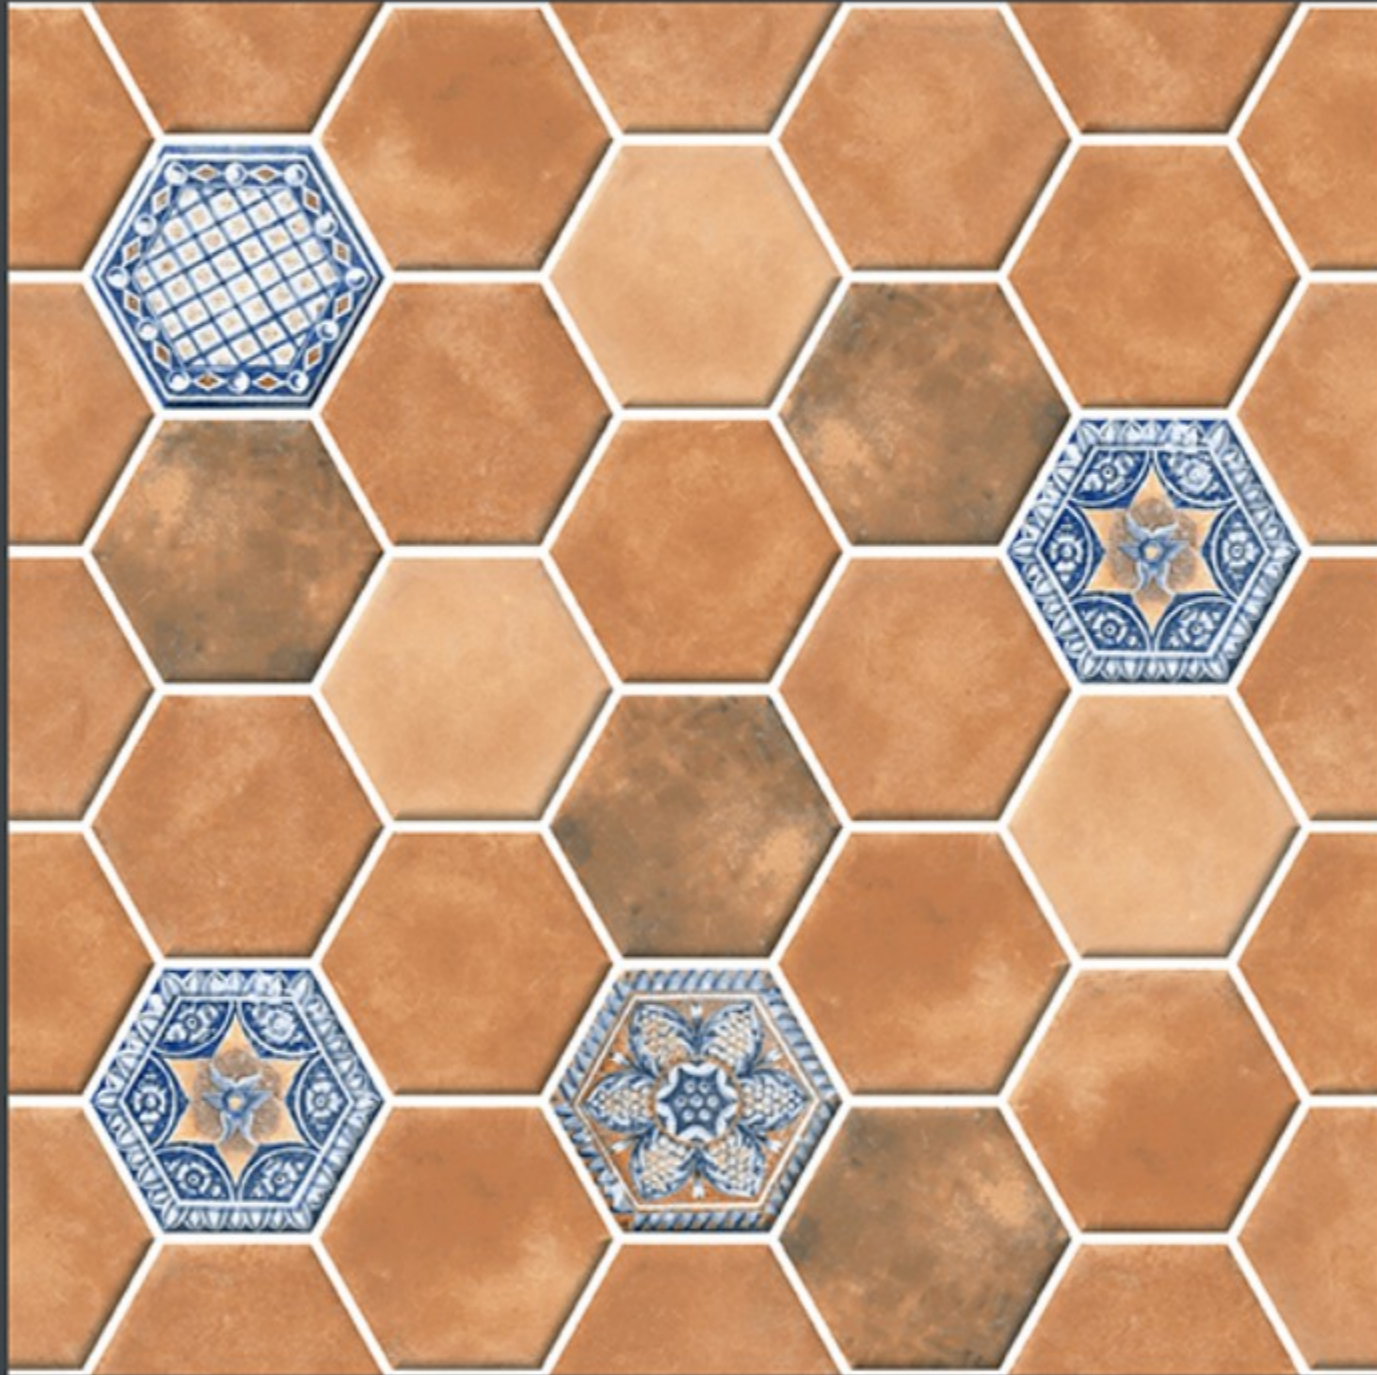

400x
400mm
DIGITAL VITRIFIED
PARKING TILES

5563