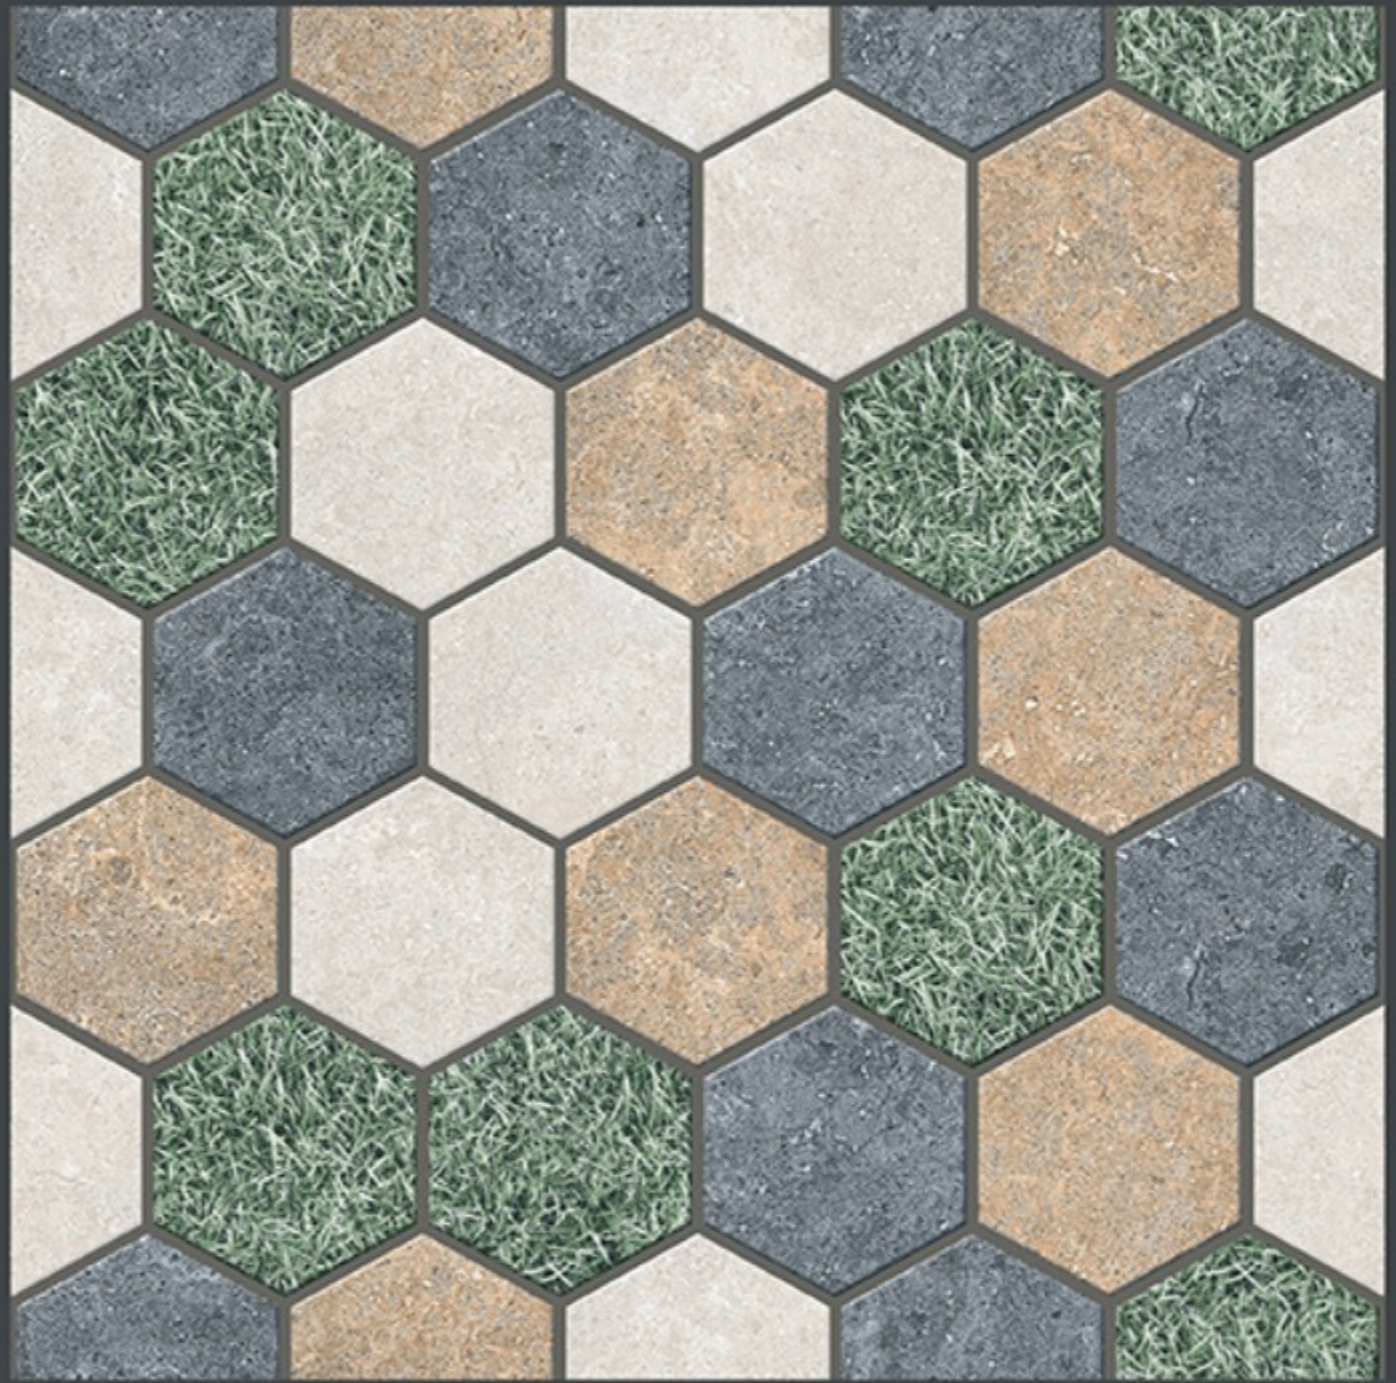

400x
400mm
DIGITAL VITRIFIED
PARKING TILES

5528

Finish :- PUNCH

HEAVY DUTY
PARKING TILES

- FROST RESISTANCE
- ZERO MAINTENANCE
- RESIDENTIAL
- DURABLE
- ECO FRIENDLY