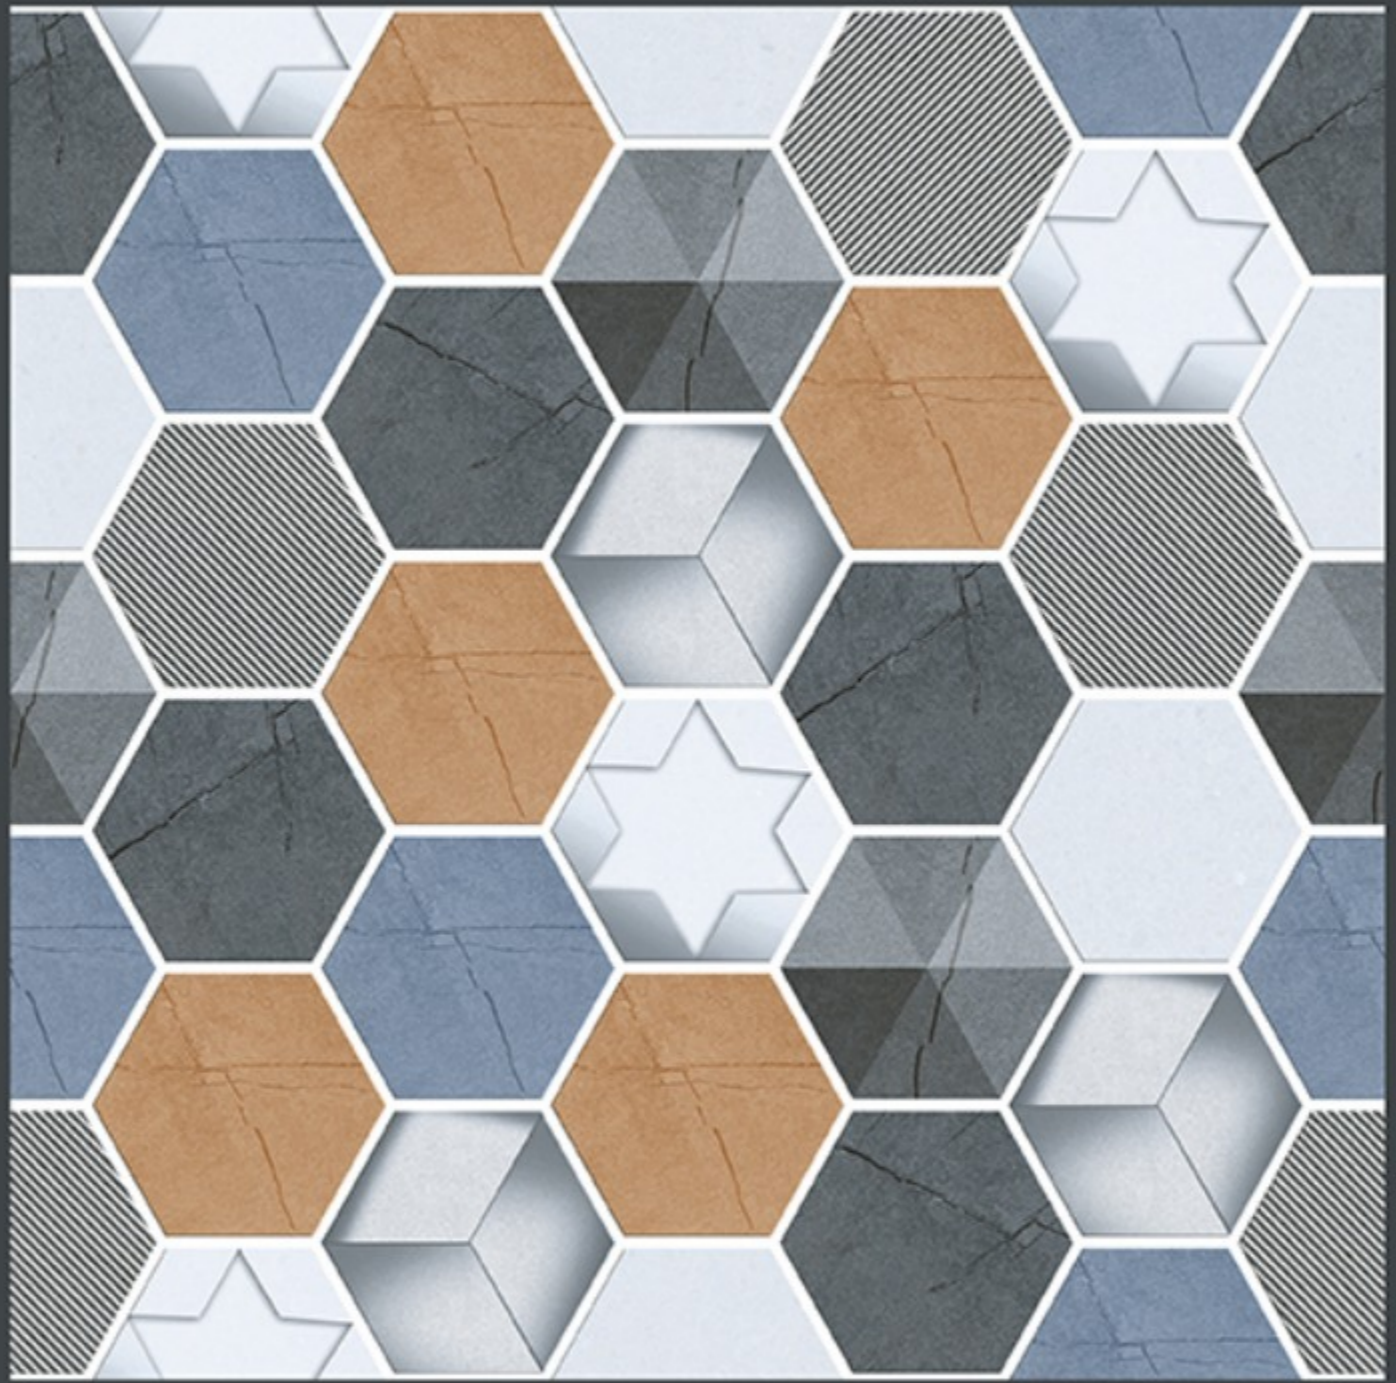

ECO
FRIENDLY

400x
400mm
DIGITAL VITRIFIED
PARKING TILES

5522

Finish :- PUNCH

HEAVY DUTY
PARKING TILES

-  FROST RESISTANCE
-  ZERO MAINTENANCE
-  RESIDENTIAL
-  DURABLE
-  ECO FRIENDLY

400x
400mm
DIGITAL VITRIFIED
PARKING TILES