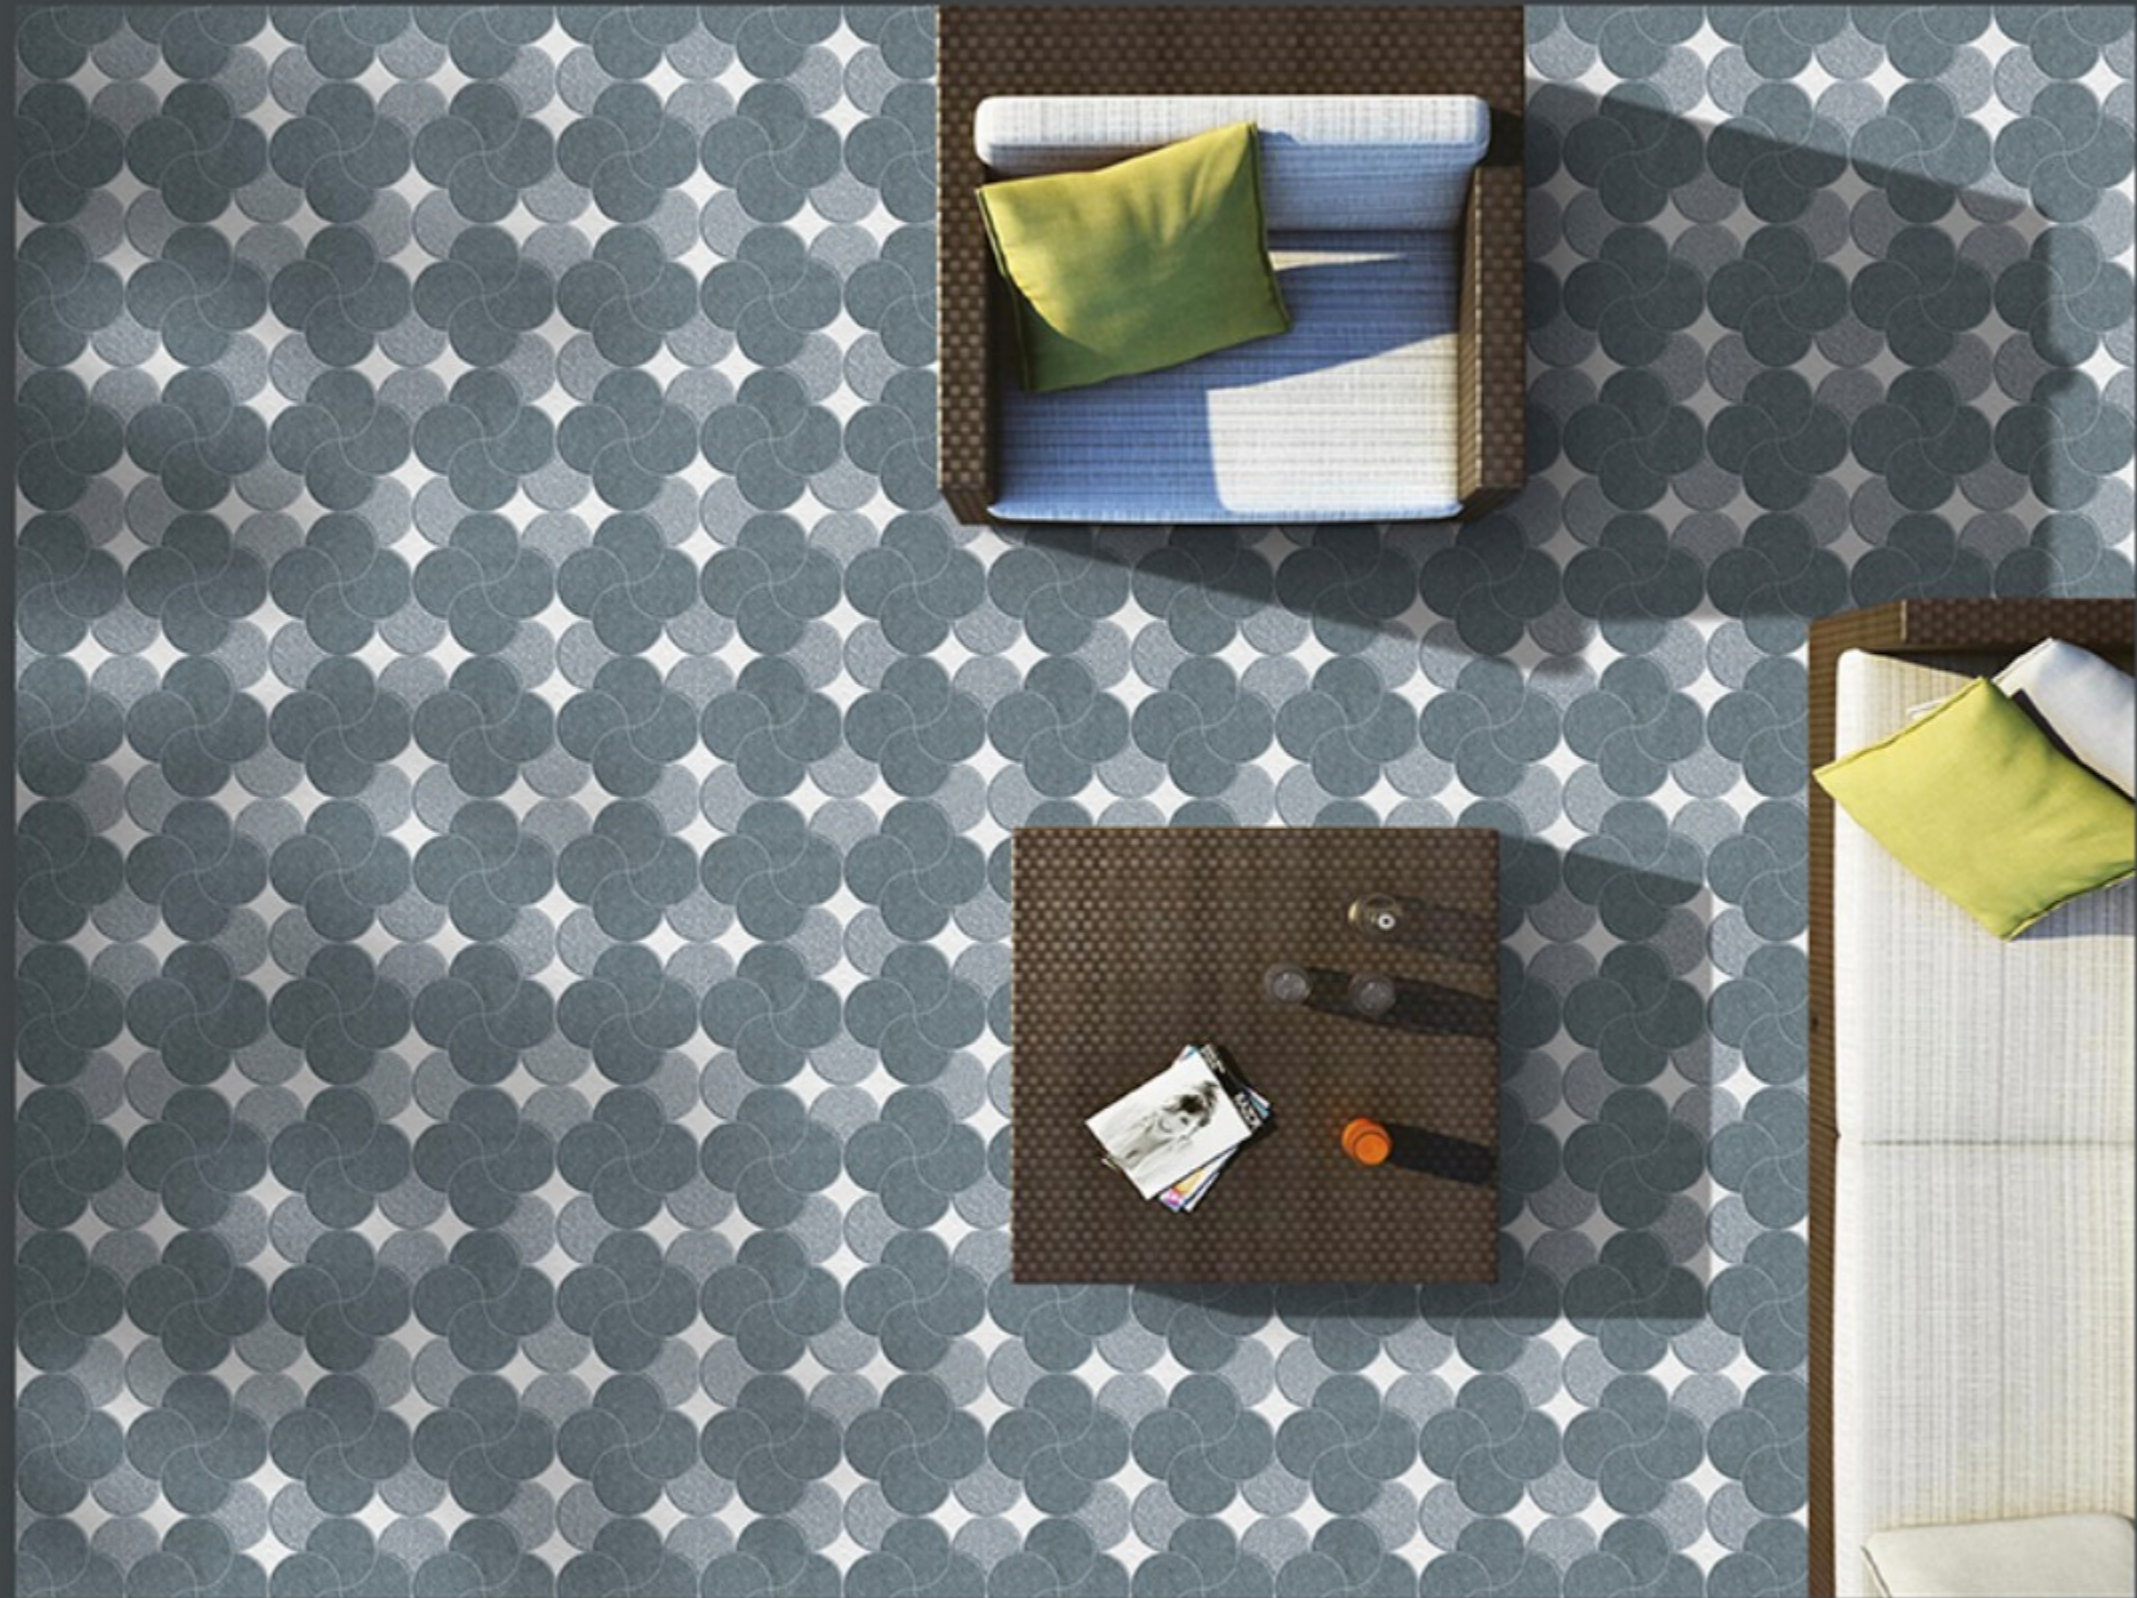

Finish :- PUNCH

HEAVY DUTY
PARKING TILES

-  FROST RESISTANCE
-  ZERO MAINTENANCE
-  RESIDENTIAL
-  DURABLE
-  ECO FRIENDLY

400x
400mm
DIGITAL VITRIFIED
PARKING TILES

5901

HEAVY DUTY
PARKING TILES

400x
400mm
DIGITAL VITRIFIED
PARKING TILES