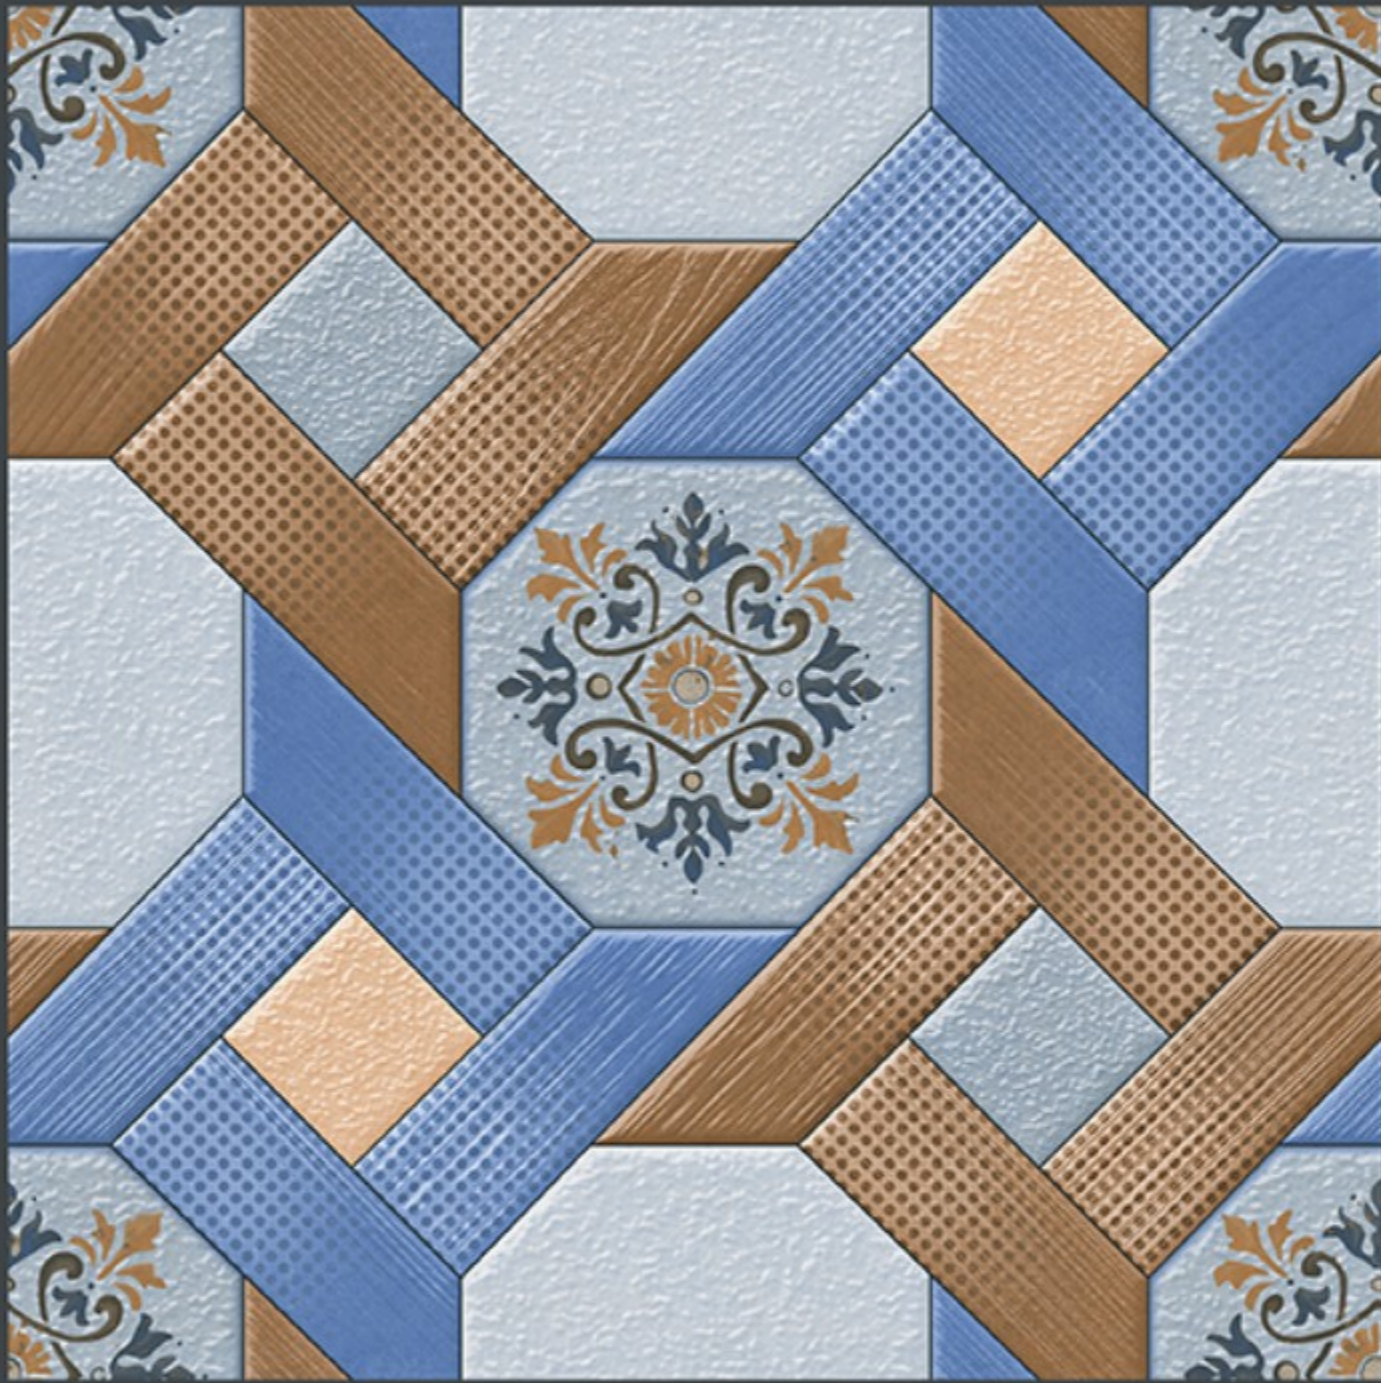

400x
400mm
DIGITAL VITRIFIED
PARKING TILES

6002

Finish :- PUNCH

HEAVY DUTY
PARKING TILES

-  FROST RESISTANCE
-  ZERO MAINTENANCE
-  RESIDENTIAL
-  DURABLE
-  ECO FRIENDLY

400x
400mm
DIGITAL VITRIFIED
PARKING TILES