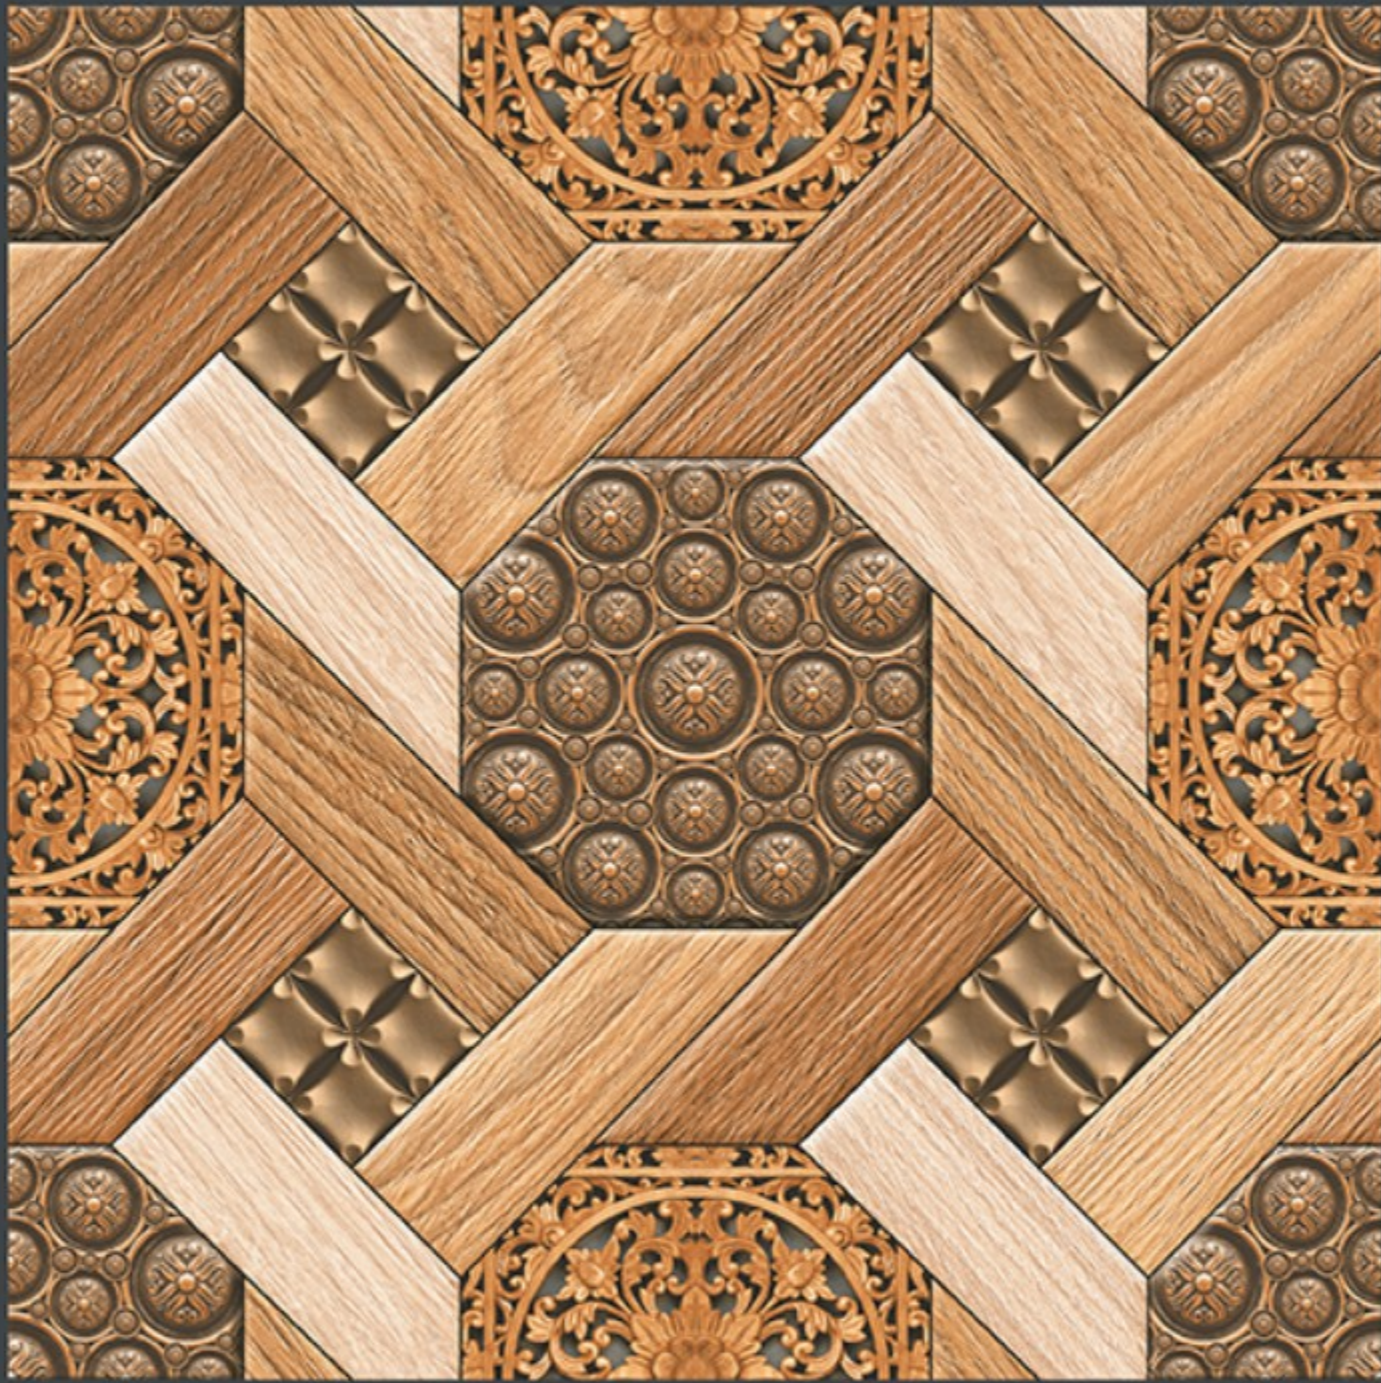

400x
400mm
DIGITAL VITRIFIED
PARKING TILES

6006

Finish :- PUNCH

HEAVY DUTY
PARKING TILES

- FROST RESISTANCE
- ZERO MAINTENANCE
- RESIDENTIAL
- DURABLE
- ECO FRIENDLY