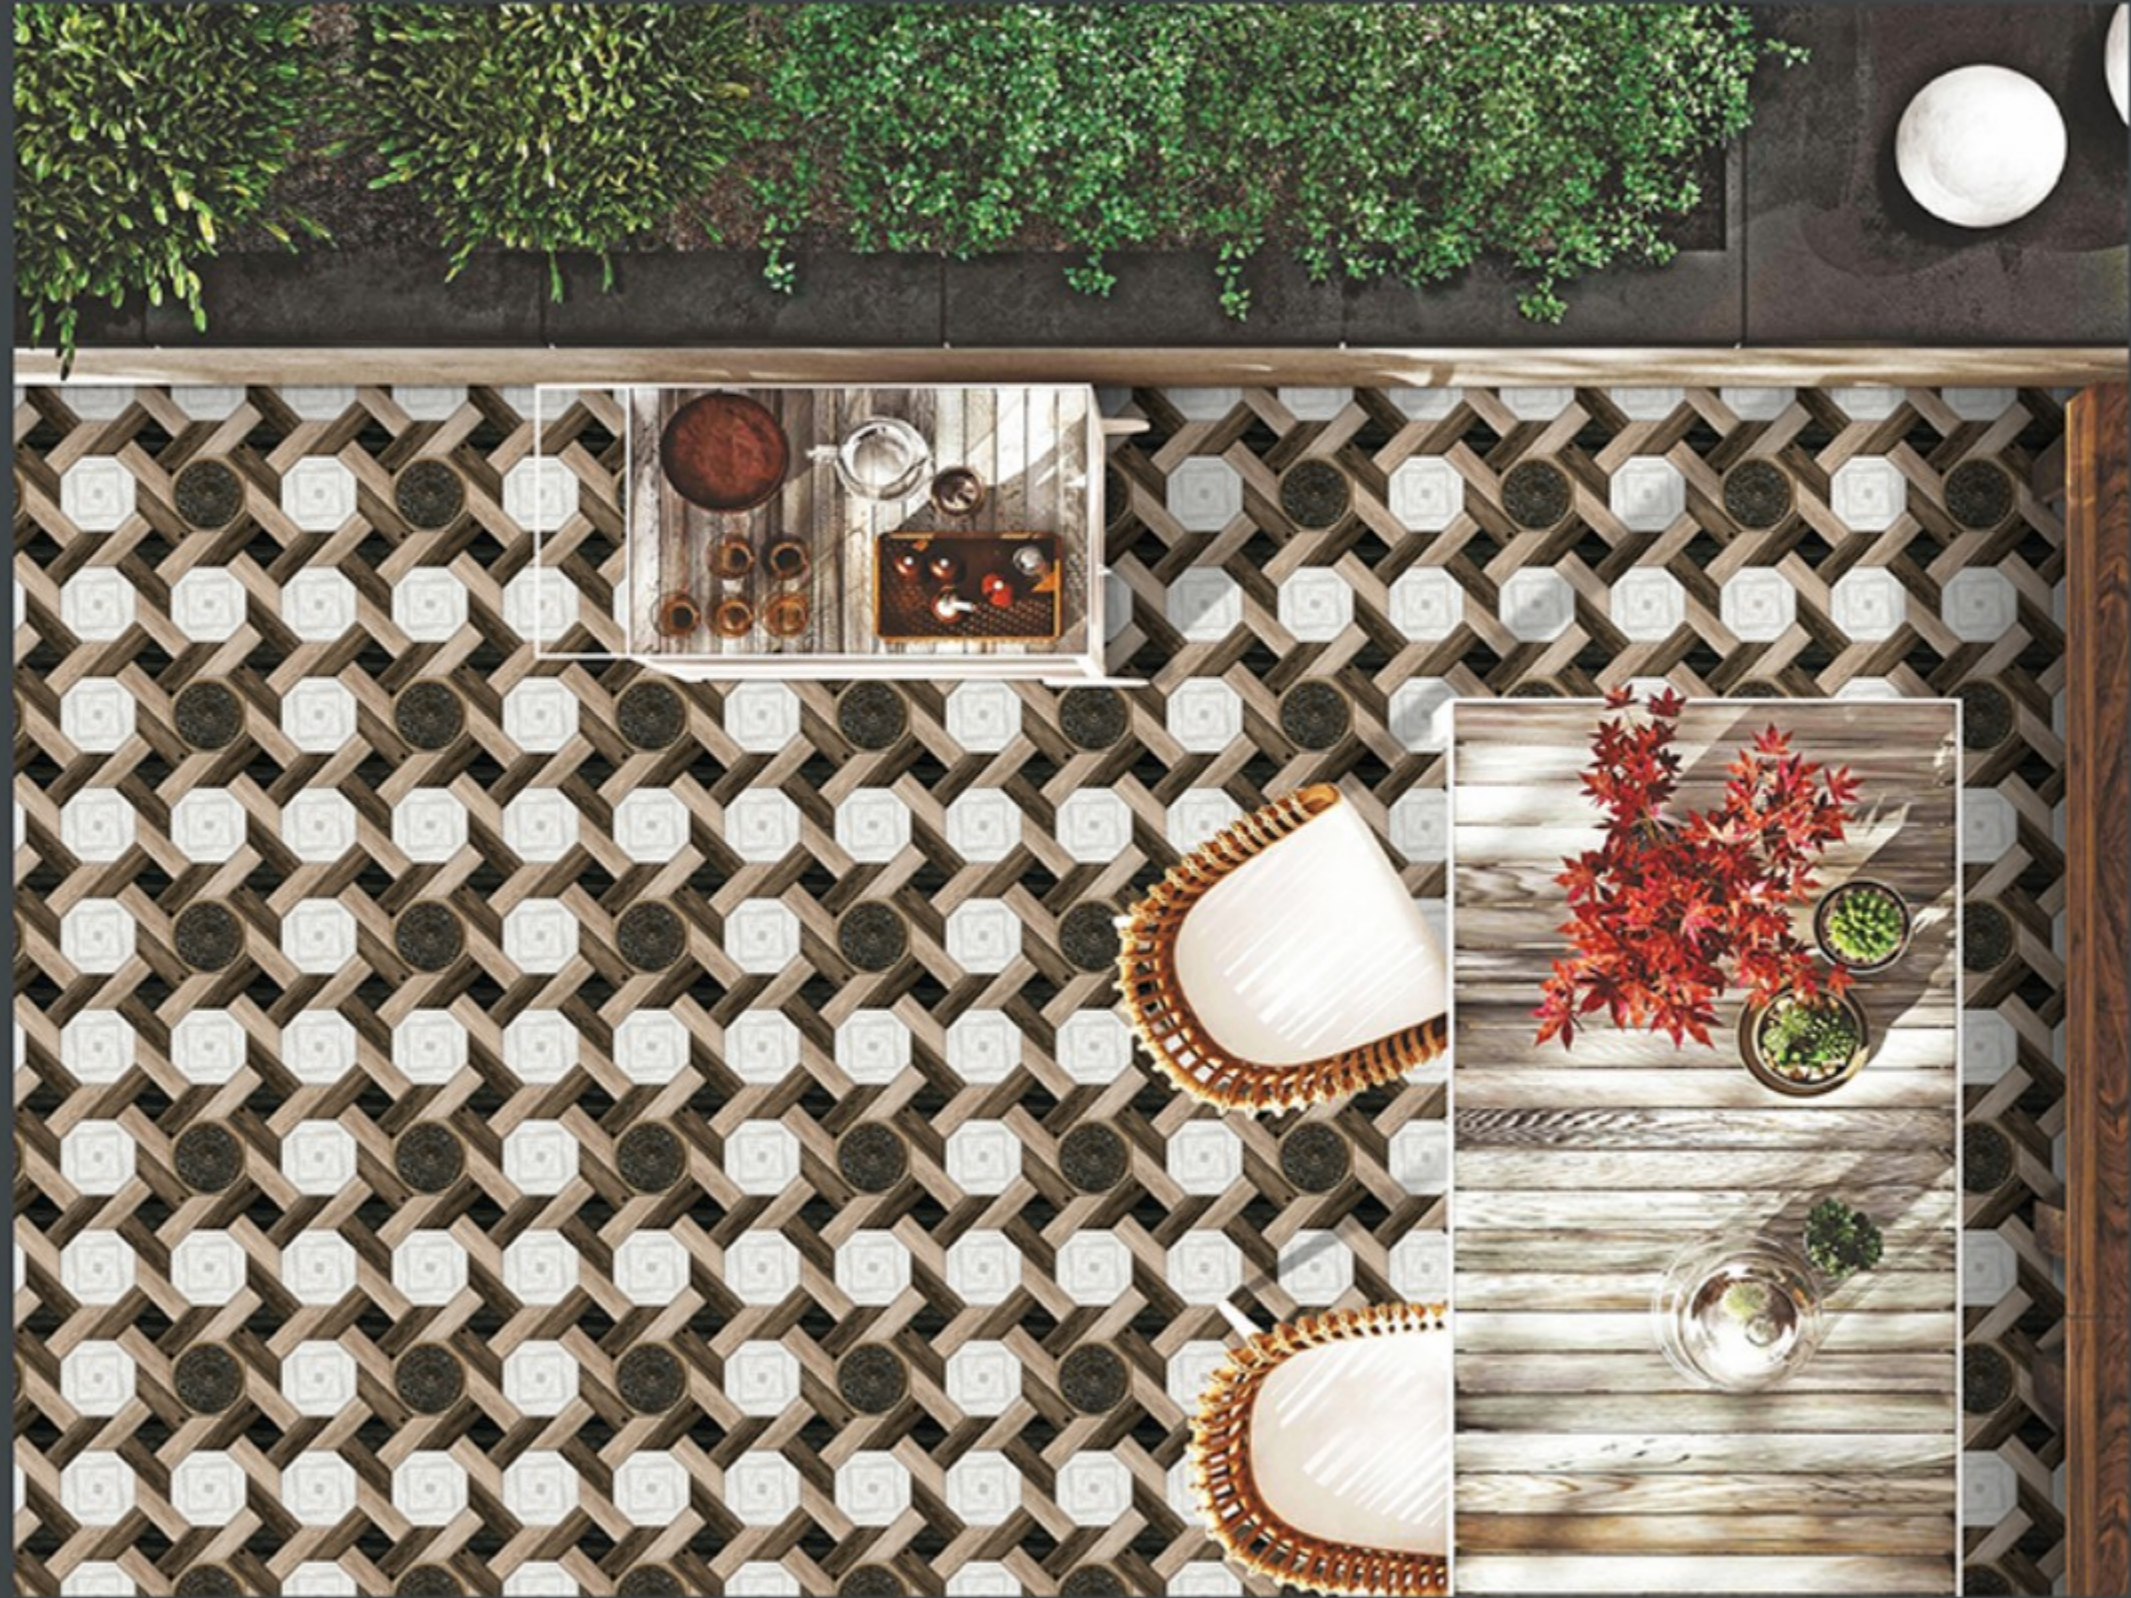

HEAVY DUTY
PARKING TILES