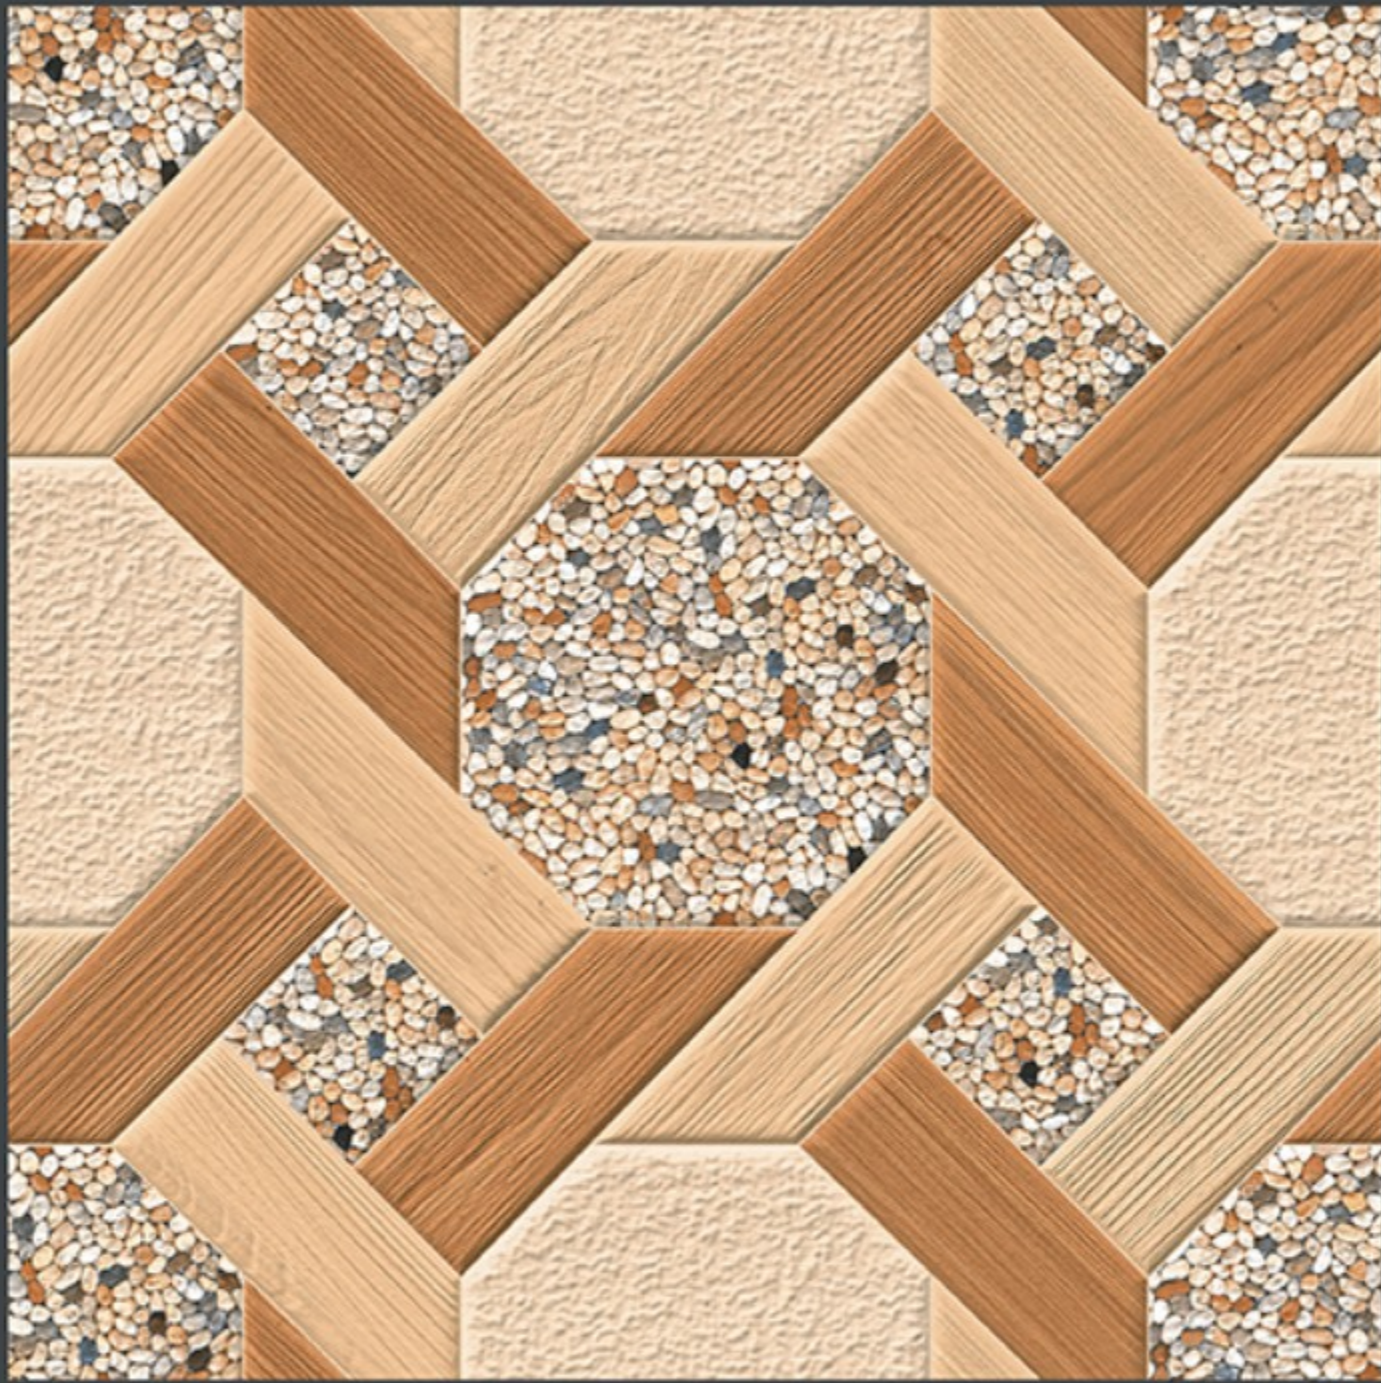

400x
400mm
DIGITAL VITRIFIED
PARKING TILES

6001

Finish :- PUNCH

HEAVY DUTY
PARKING TILES

- FROST RESISTANCE
- ZERO MAINTENANCE
- RESIDENTIAL
- DURABLE
- ECO FRIENDLY