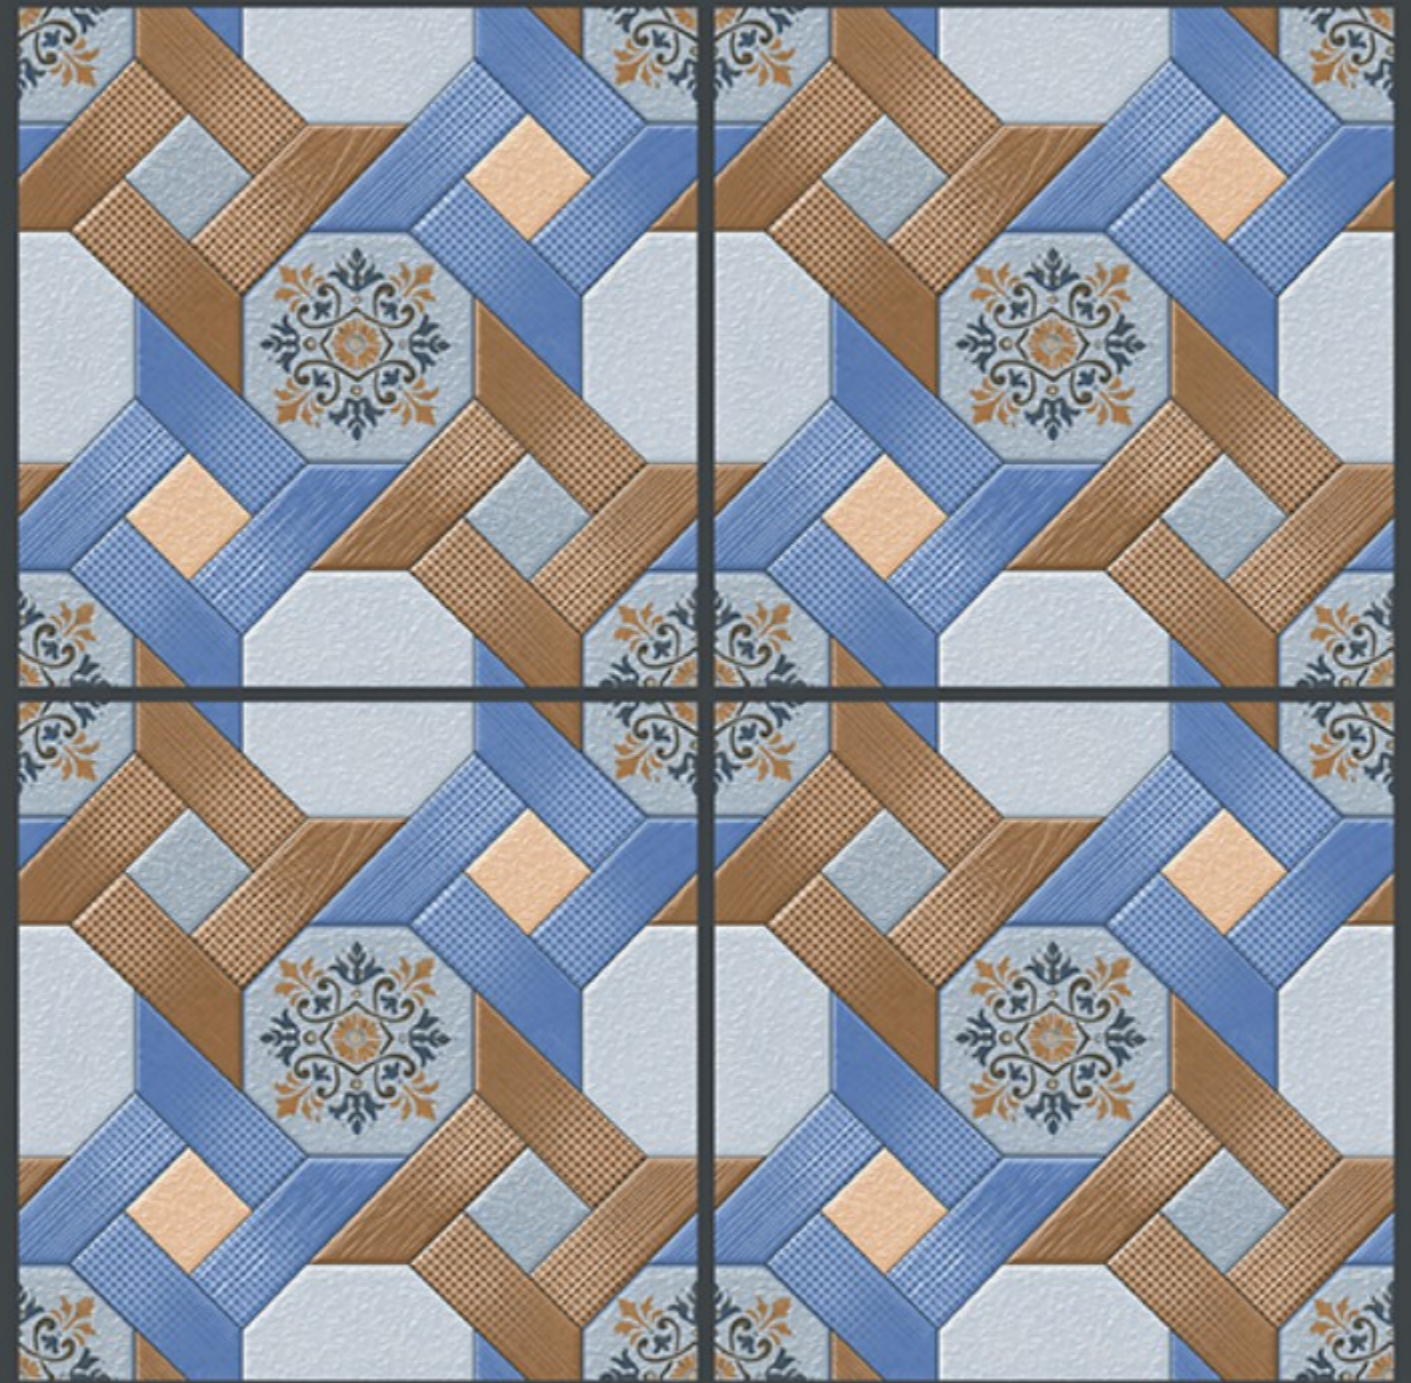

400x
400mm
DIGITAL VITRIFIED
PARKING TILES

6002

Finish :- PUNCH

HEAVY DUTY
PARKING TILES

-  FROST RESISTANCE
-  ZERO MAINTENANCE
-  RESIDENTIAL
-  DURABLE
-  ECO FRIENDLY

400x
400mm
DIGITAL VITRIFIED
PARKING TILES