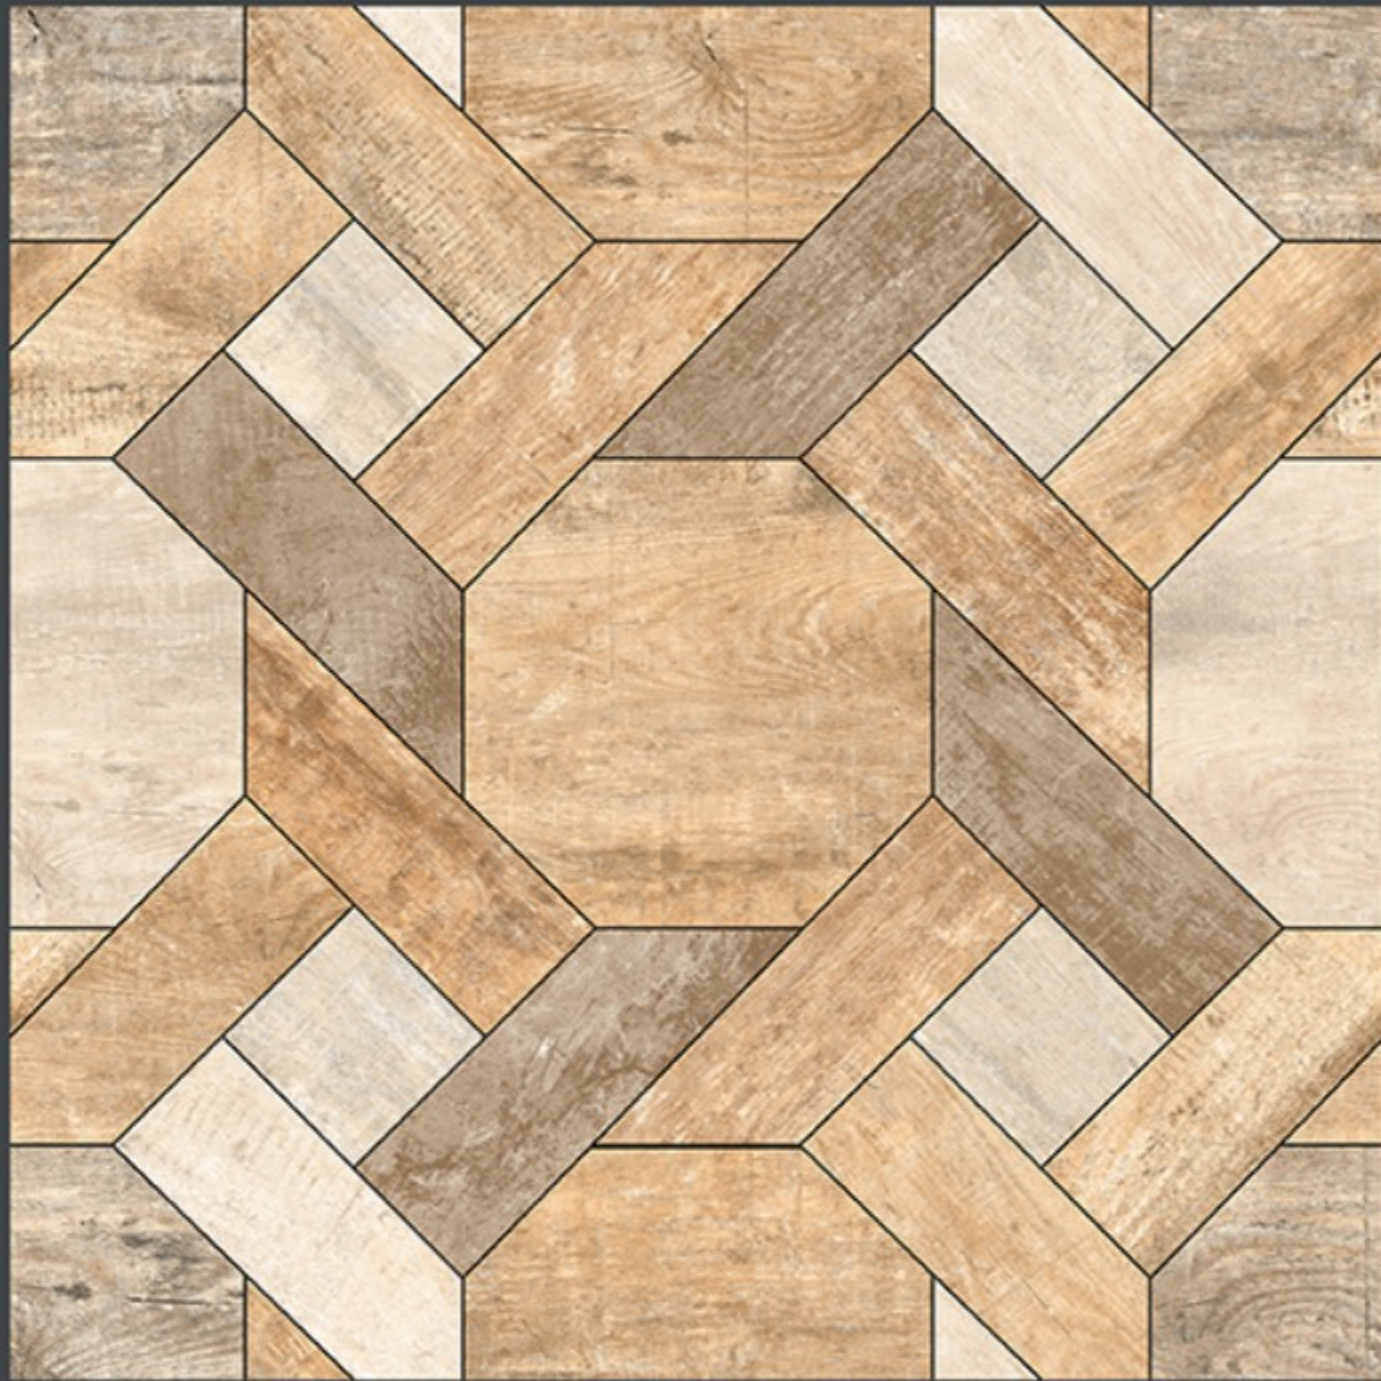

400x
400mm
DIGITAL VITRIFIED
PARKING TILES

6039

Finish :- PUNCH

HEAVY DUTY
PARKING TILES

FROST
RESISTANCE

ZERO
MAINTENANCE

RESIDENTIAL

DURABLE

ECO
FRIENDLY