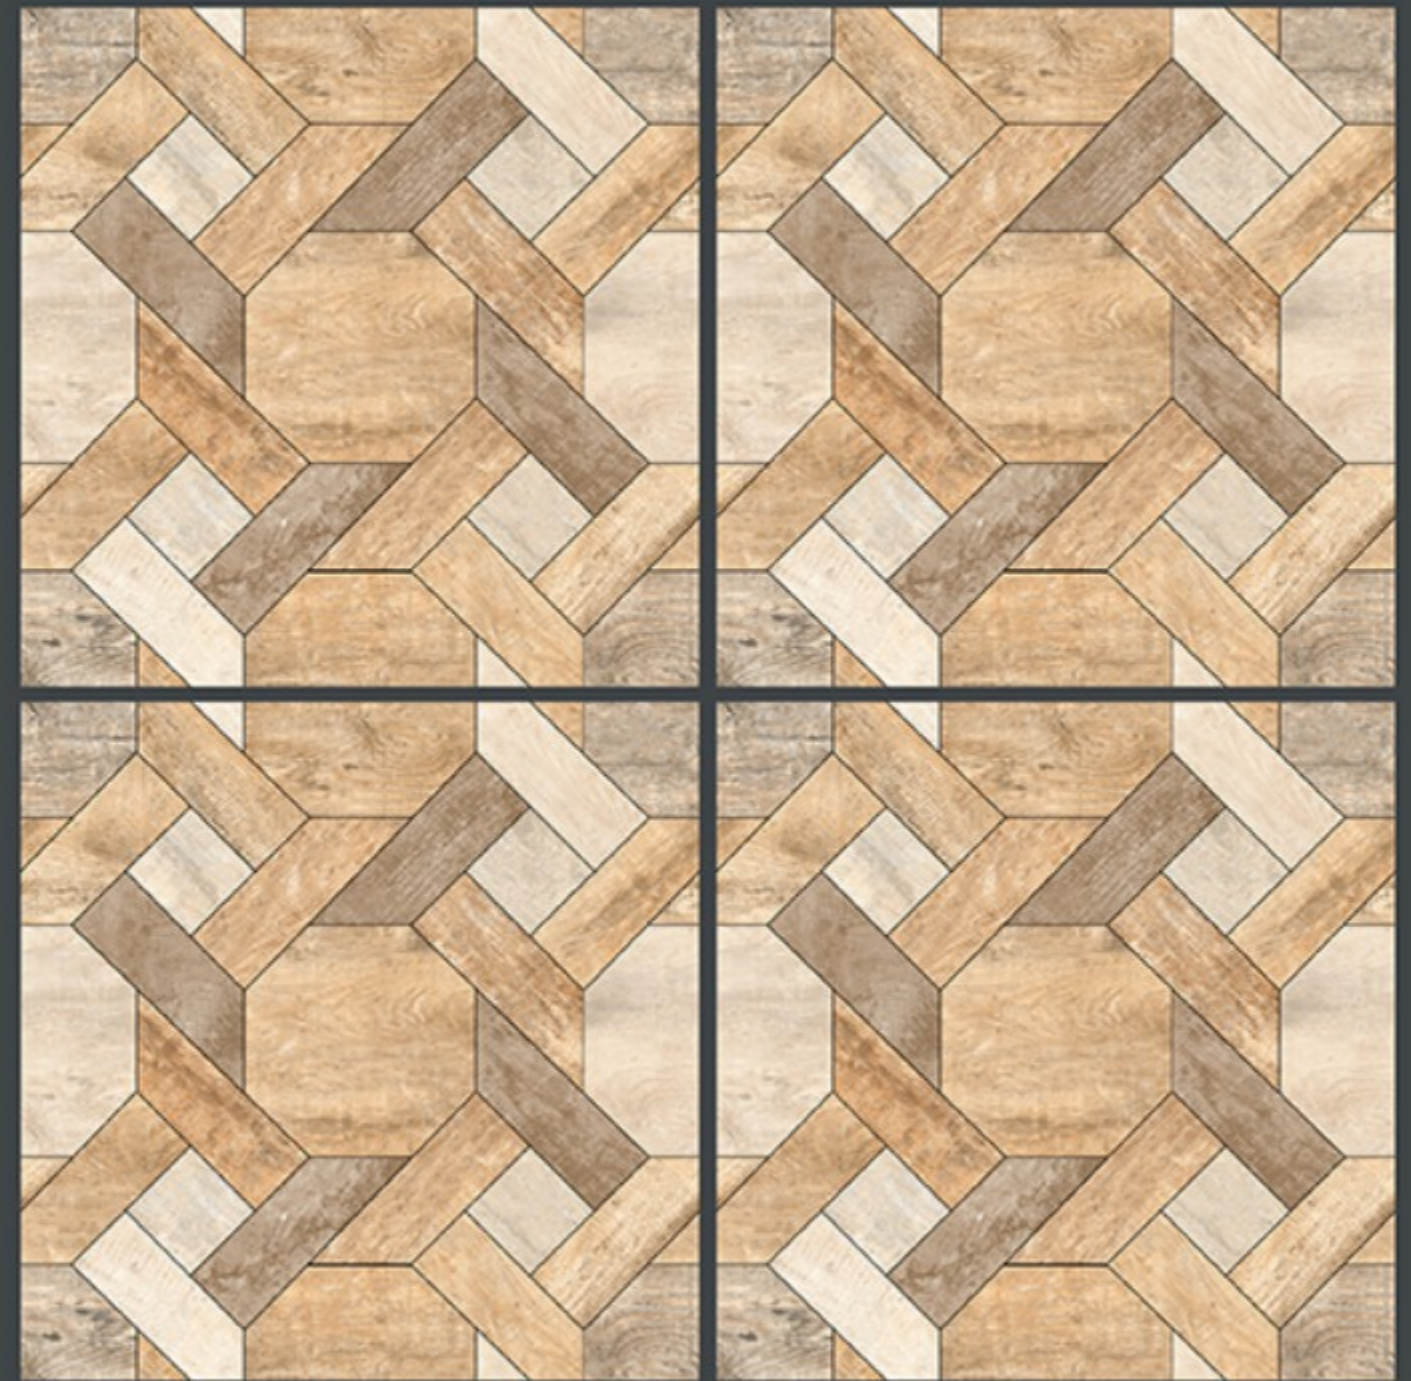

400x
400mm
DIGITAL VITRIFIED
PARKING TILES

6039

Finish :- PUNCH

HEAVY DUTY
PARKING TILES

FROST
RESISTANCE

ZERO
MAINTENANCE

RESIDENTIAL

DURABLE

ECO
FRIENDLY