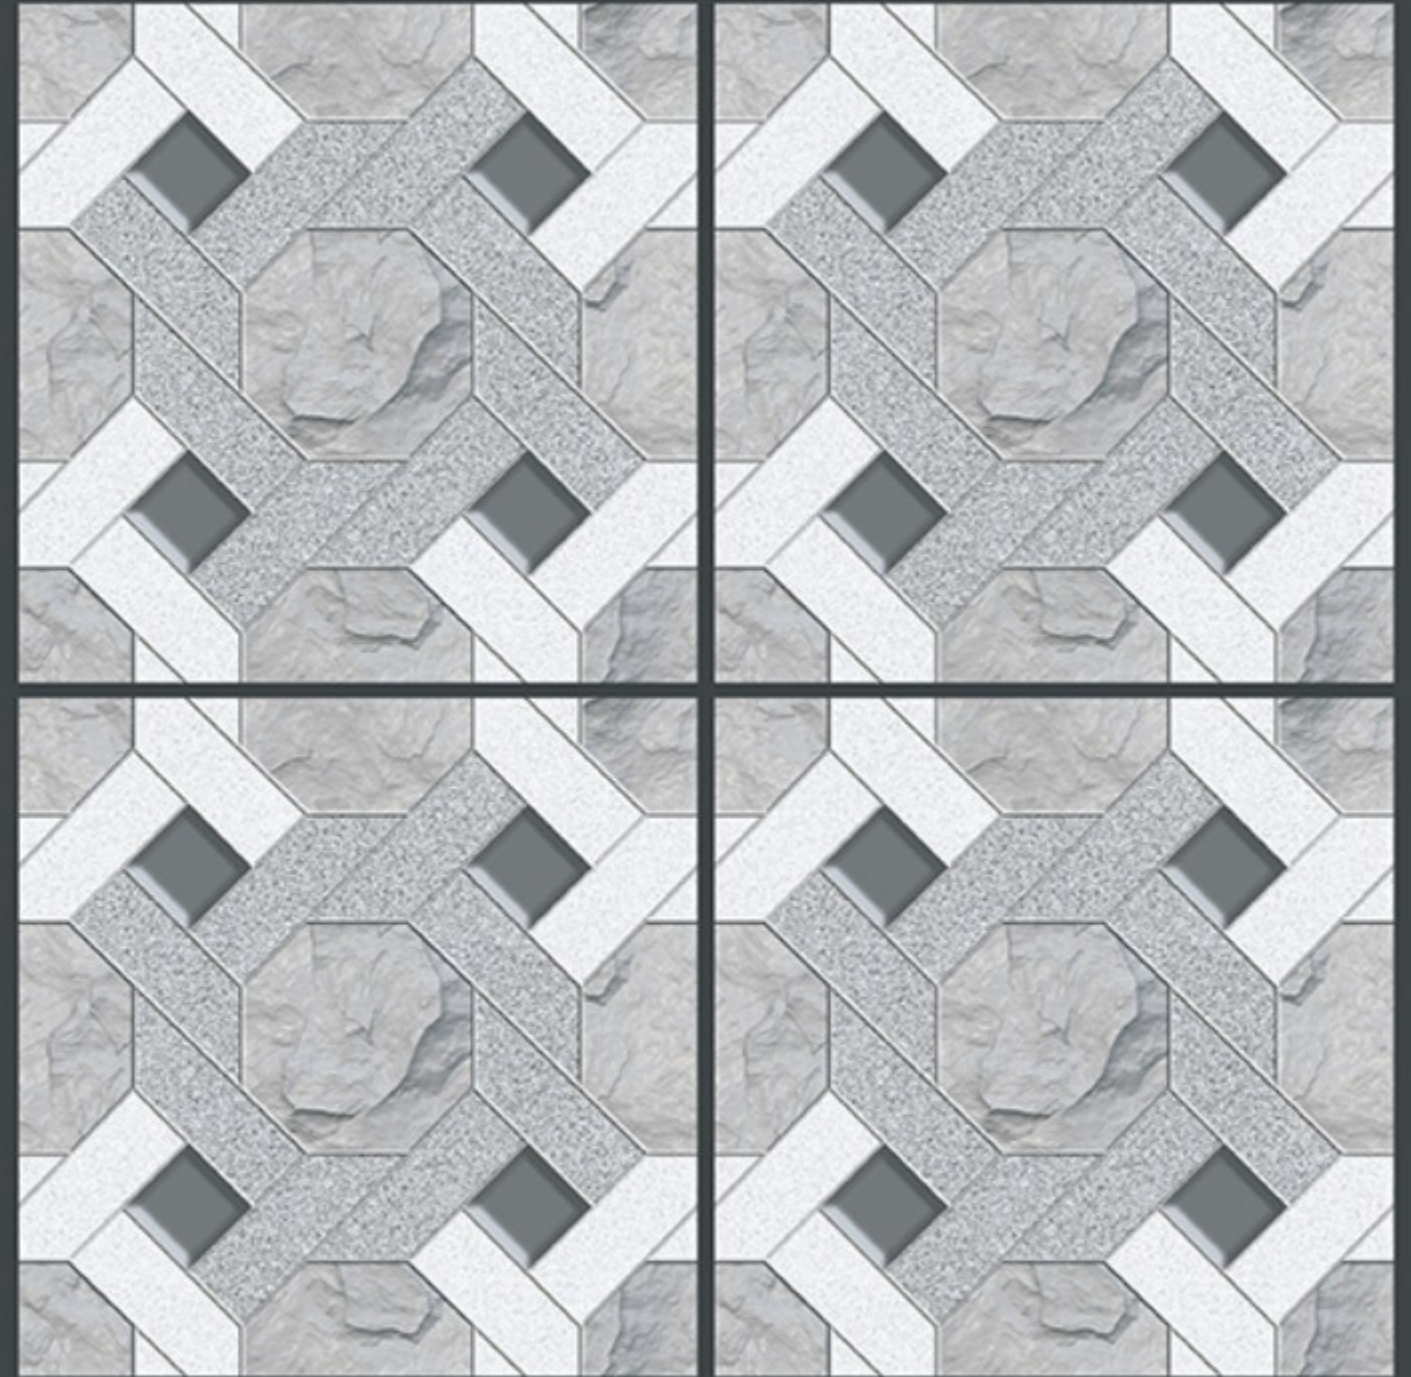

400x
400mm
DIGITAL VITRIFIED
PARKING TILES

6009

Finish :- PUNCH

HEAVY DUTY
PARKING TILES

FROST
RESISTANCE

ZERO
MAINTENANCE

RESIDENTIAL

DURABLE

ECO
FRIENDLY