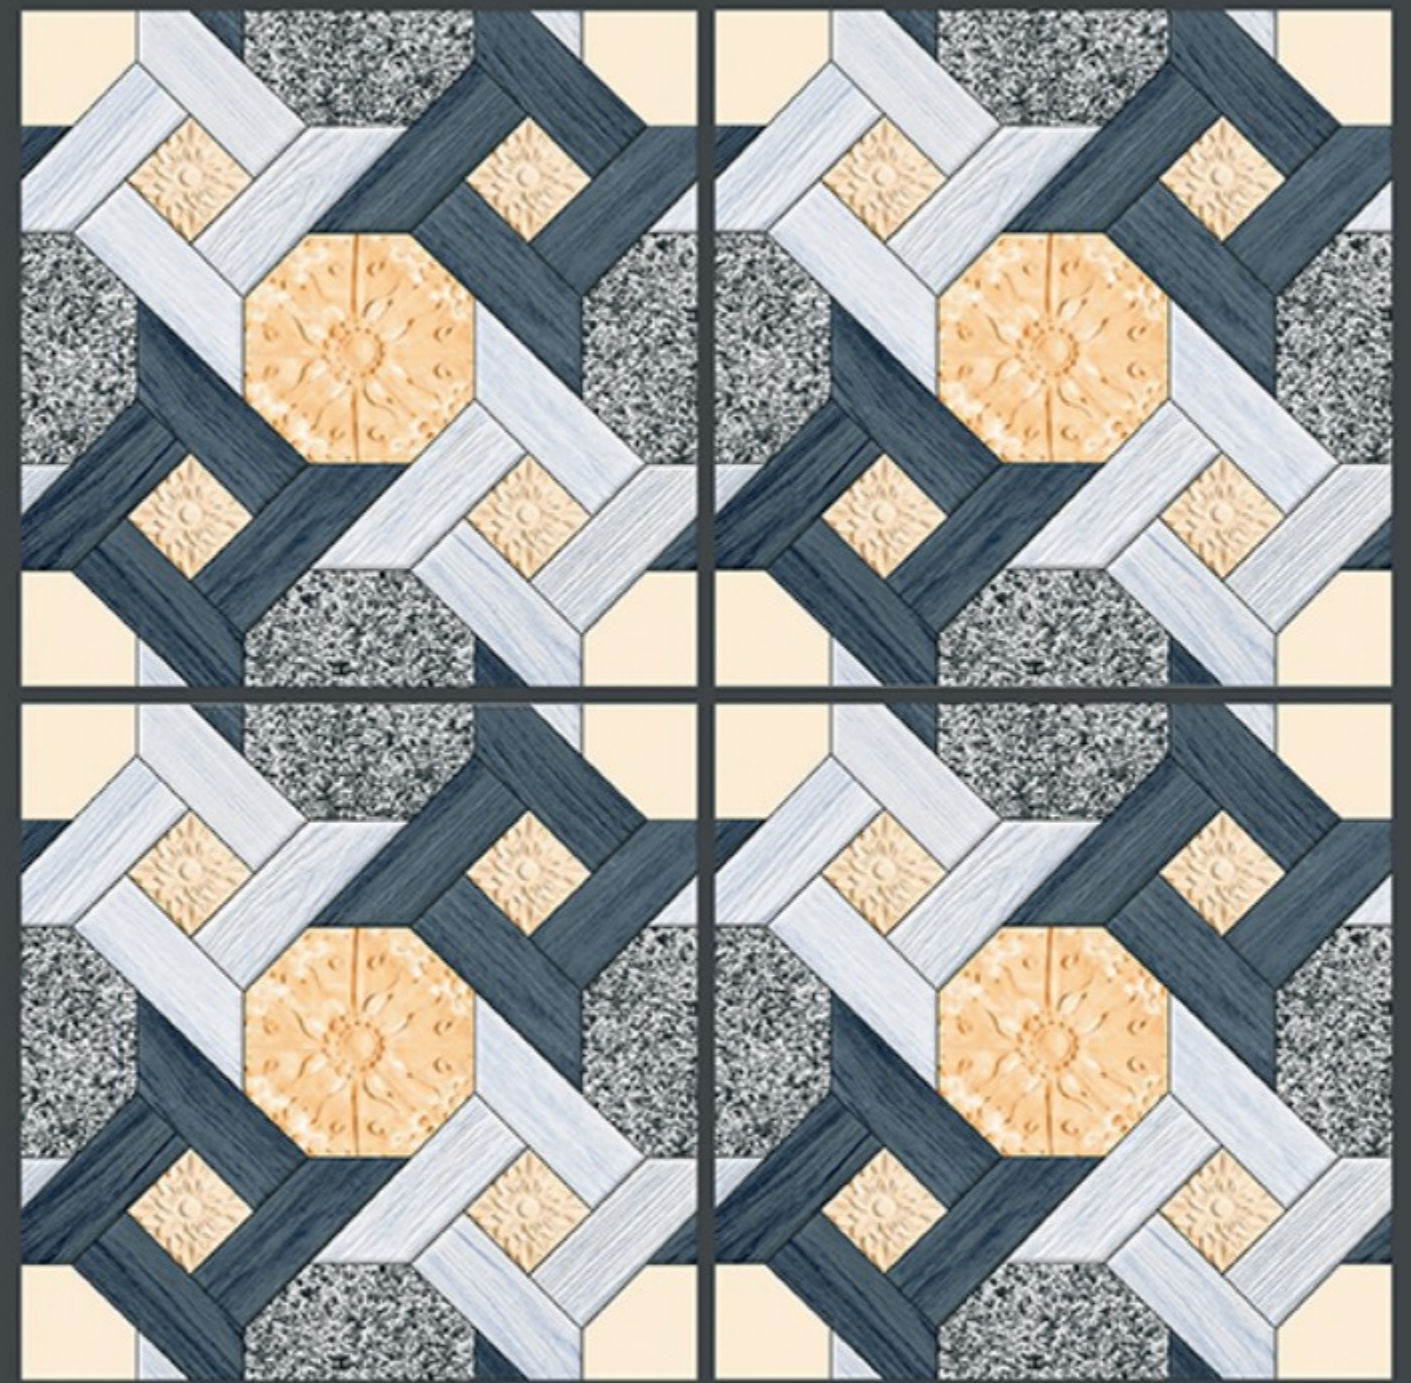

NEW
ARRIVAL

400x
400mm
DIGITAL VITRIFIED
PARKING TILES

6041

Finish :- PUNCH

HEAVY DUTY
PARKING TILES

- FROST RESISTANCE
- ZERO MAINTENANCE
- RESIDENTIAL
- DURABLE
- ECO FRIENDLY