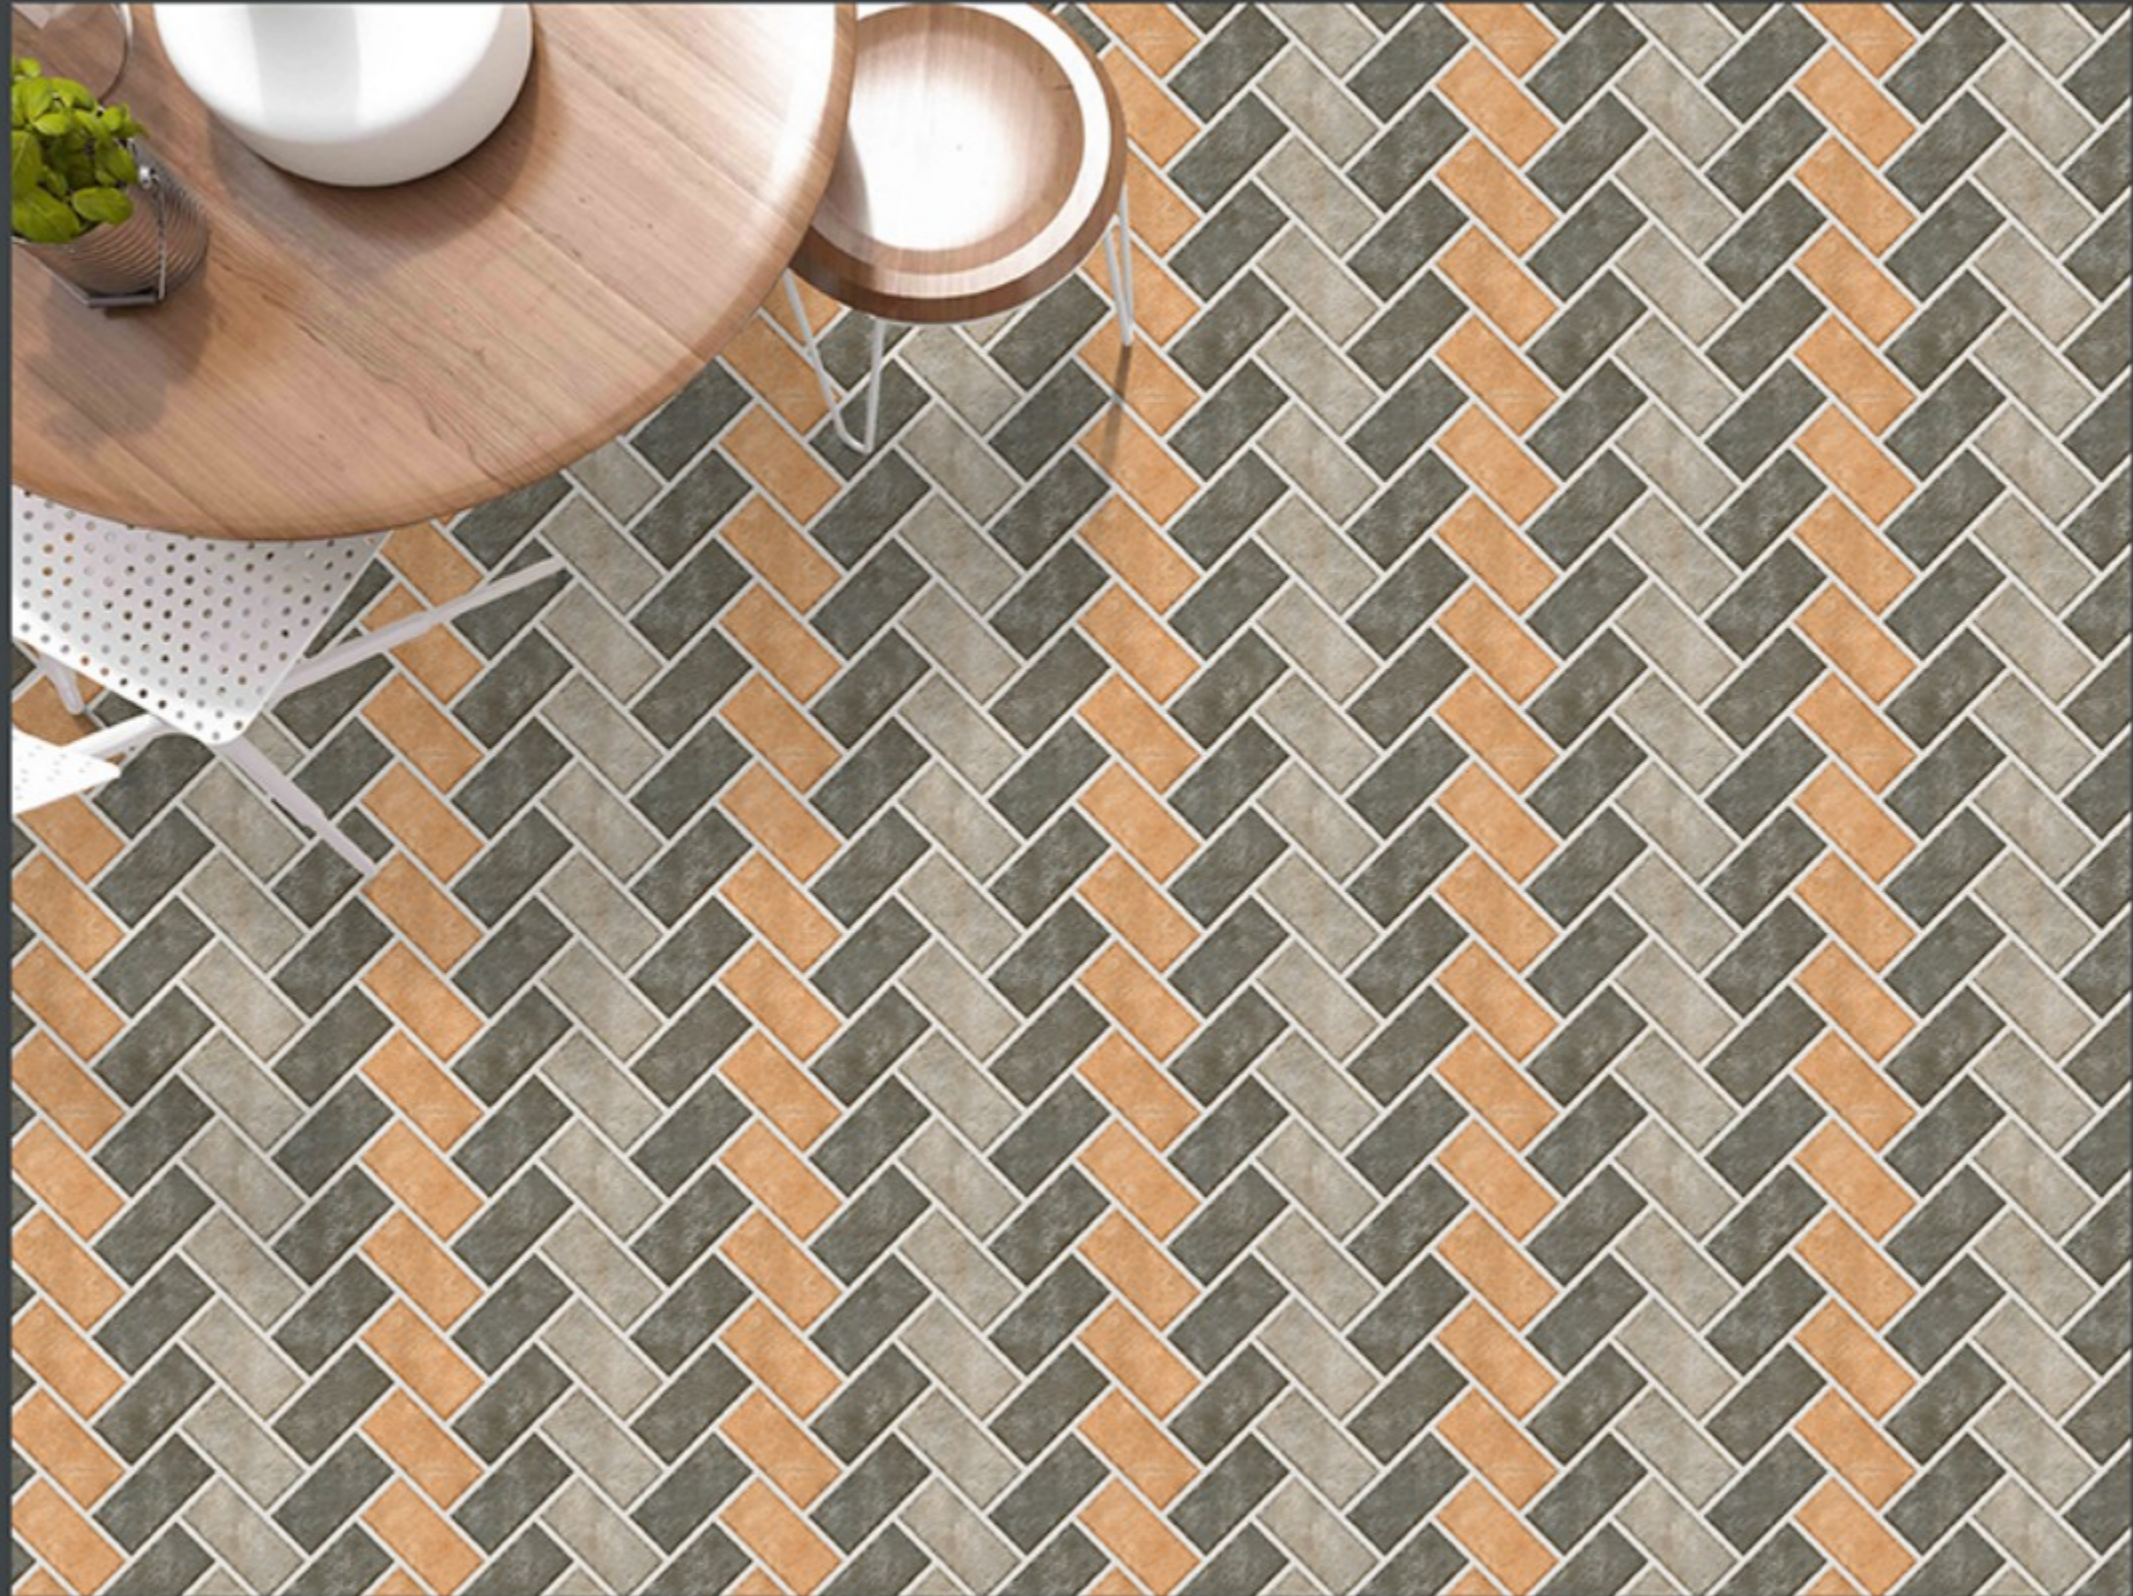

HEAVY DUTY
PARKING TILES

- FROST RESISTANCE
- ZERO MAINTENANCE
- RESIDENTIAL
- DURABLE
- ECO FRIENDLY