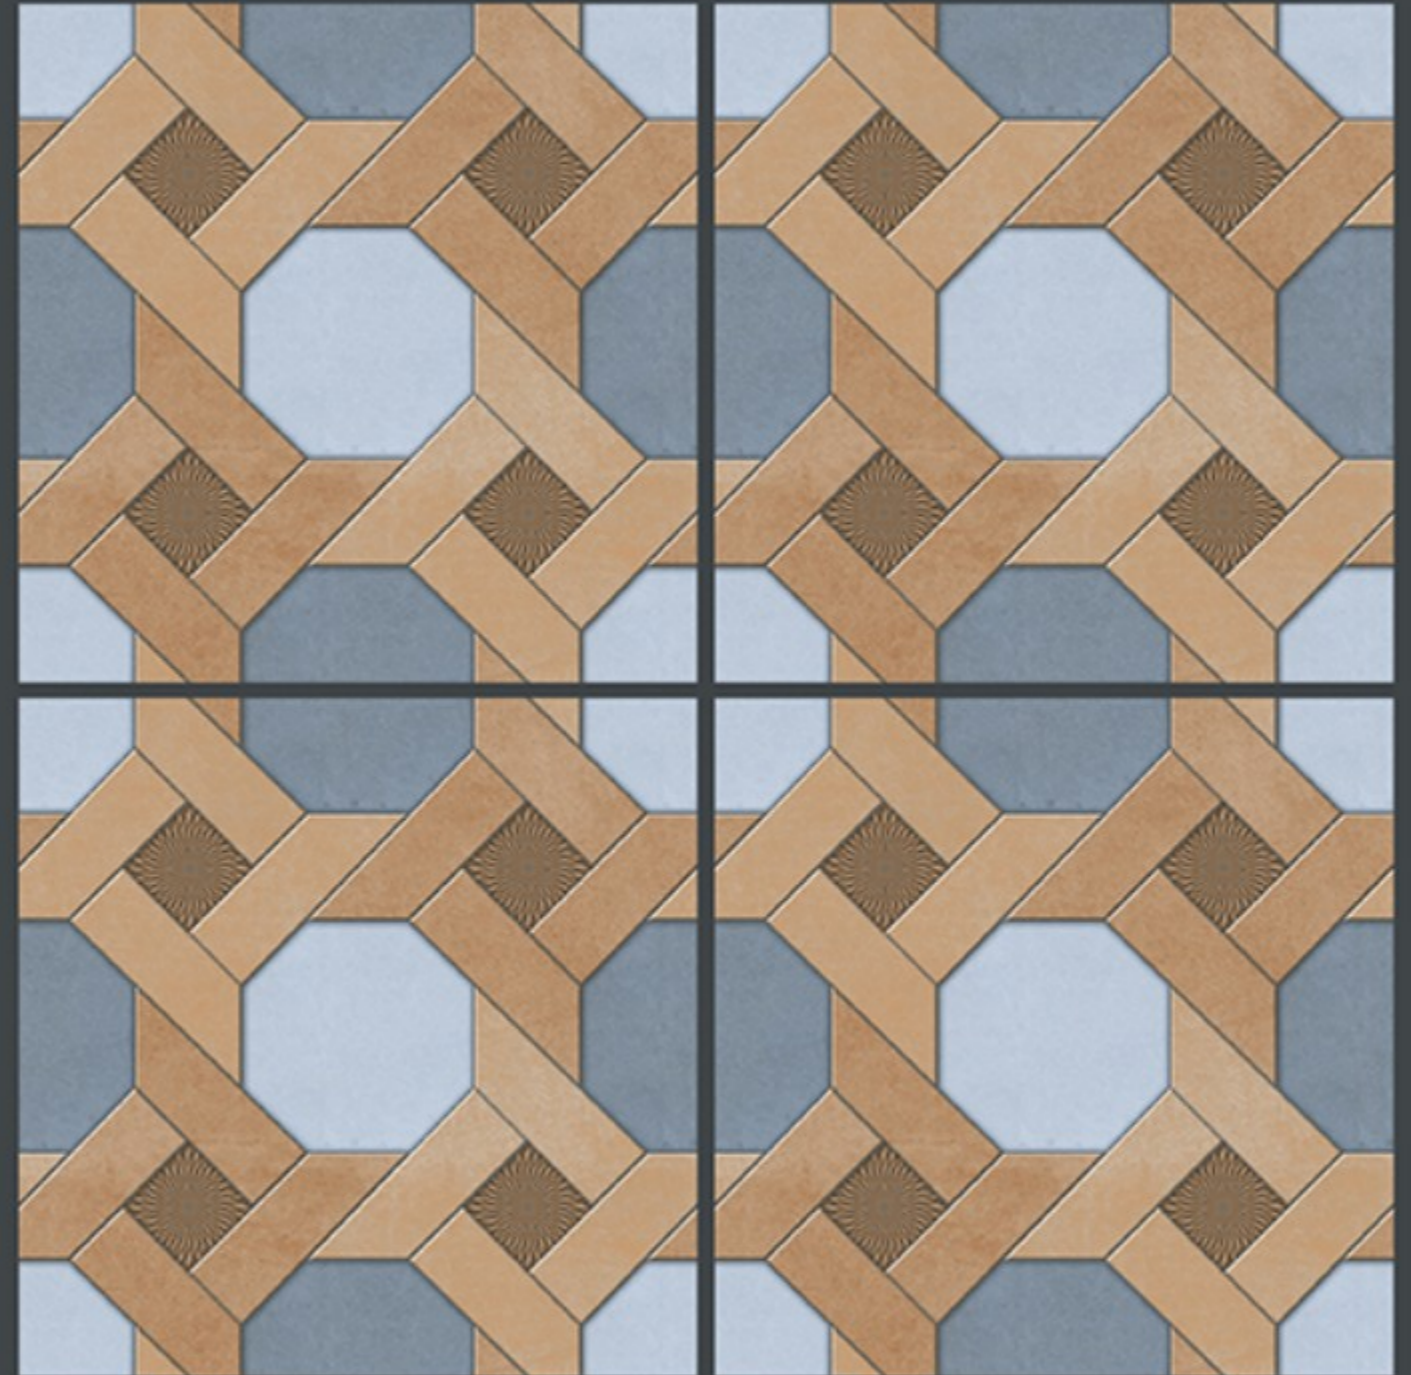

-  FROST RESISTANCE
-  ZERO MAINTENANCE
-  RESIDENTIAL
-  DURABLE
-  ECO FRIENDLY

400x
400mm
DIGITAL VITRIFIED
PARKING TILES

6012

Finish :- PUNCH

HEAVY DUTY
PARKING TILES

FROST
RESISTANCE

ZERO
MAINTENANCE

RESIDENTIAL