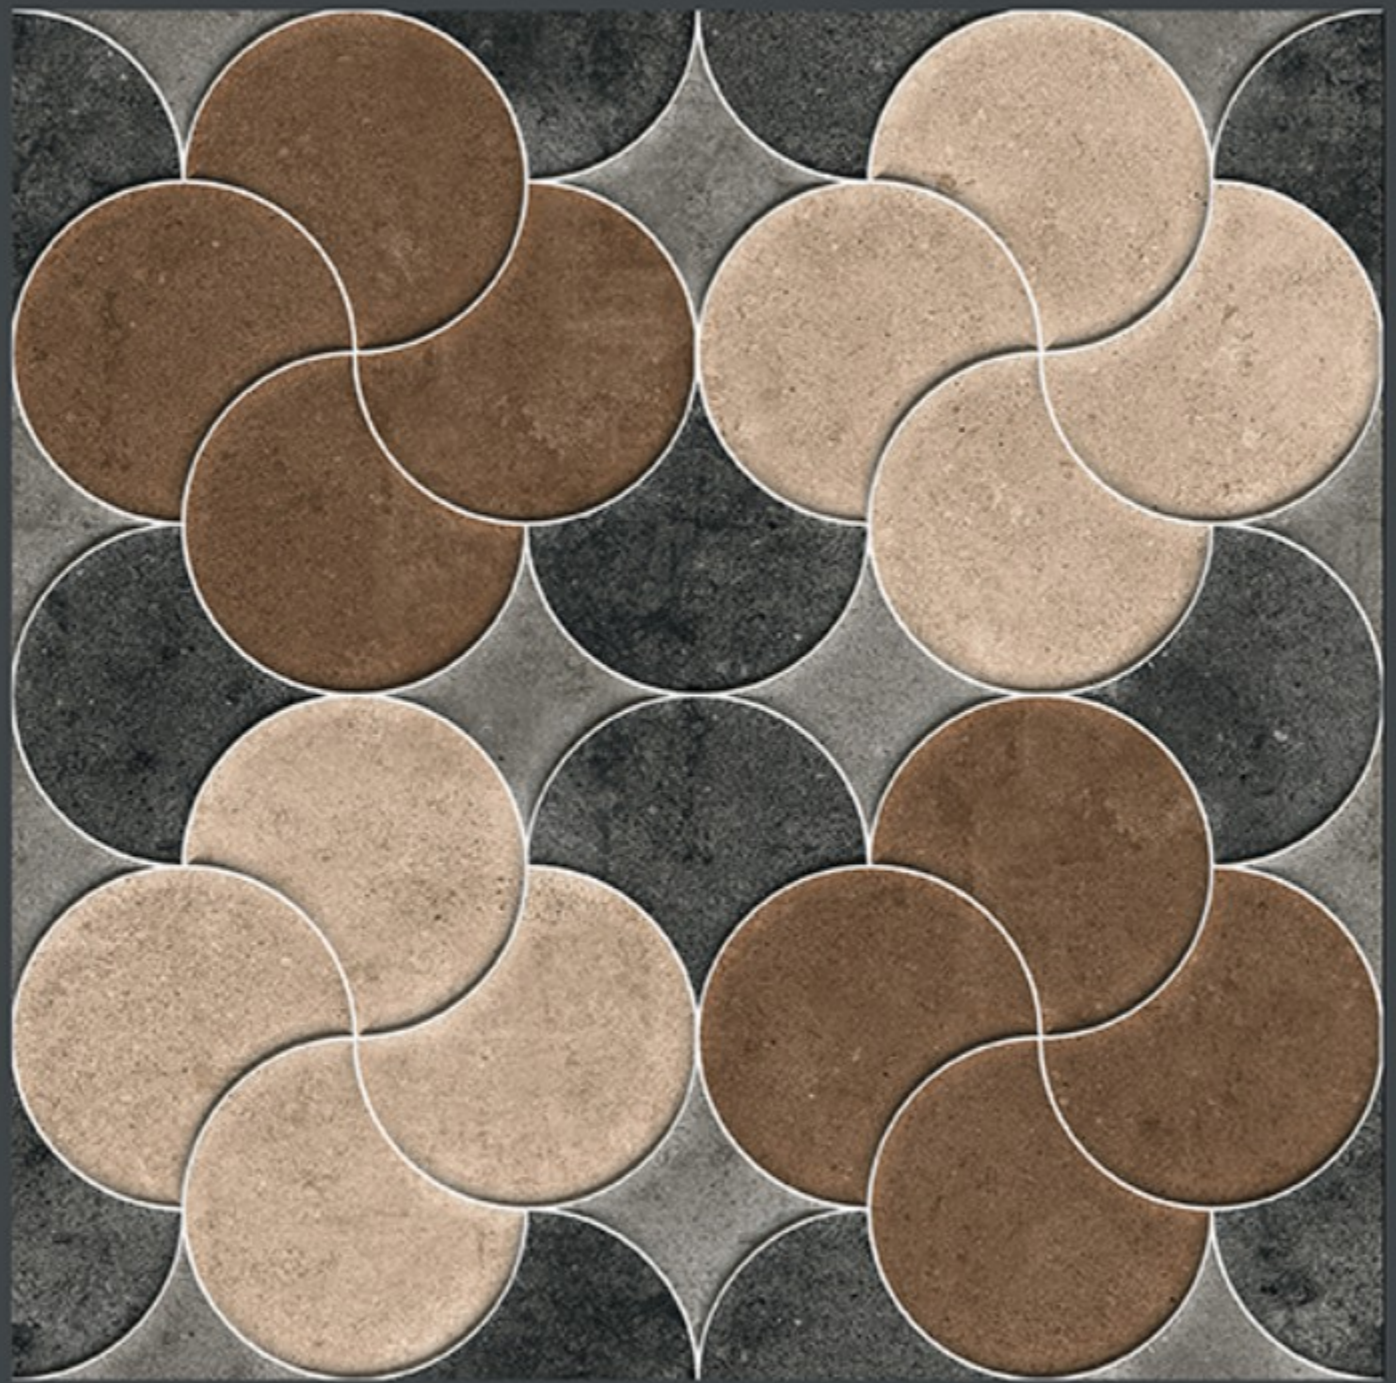

**NEW
ARRIVAL**

**400x
400mm**
DIGITAL VITRIFIED
PARKING TILES

5940

Finish :- PUNCH

HEAVY DUTY
PARKING TILES

- FROST RESISTANCE
- ZERO MAINTENANCE
- RESIDENTIAL
- DURABLE
- ECO FRIENDLY