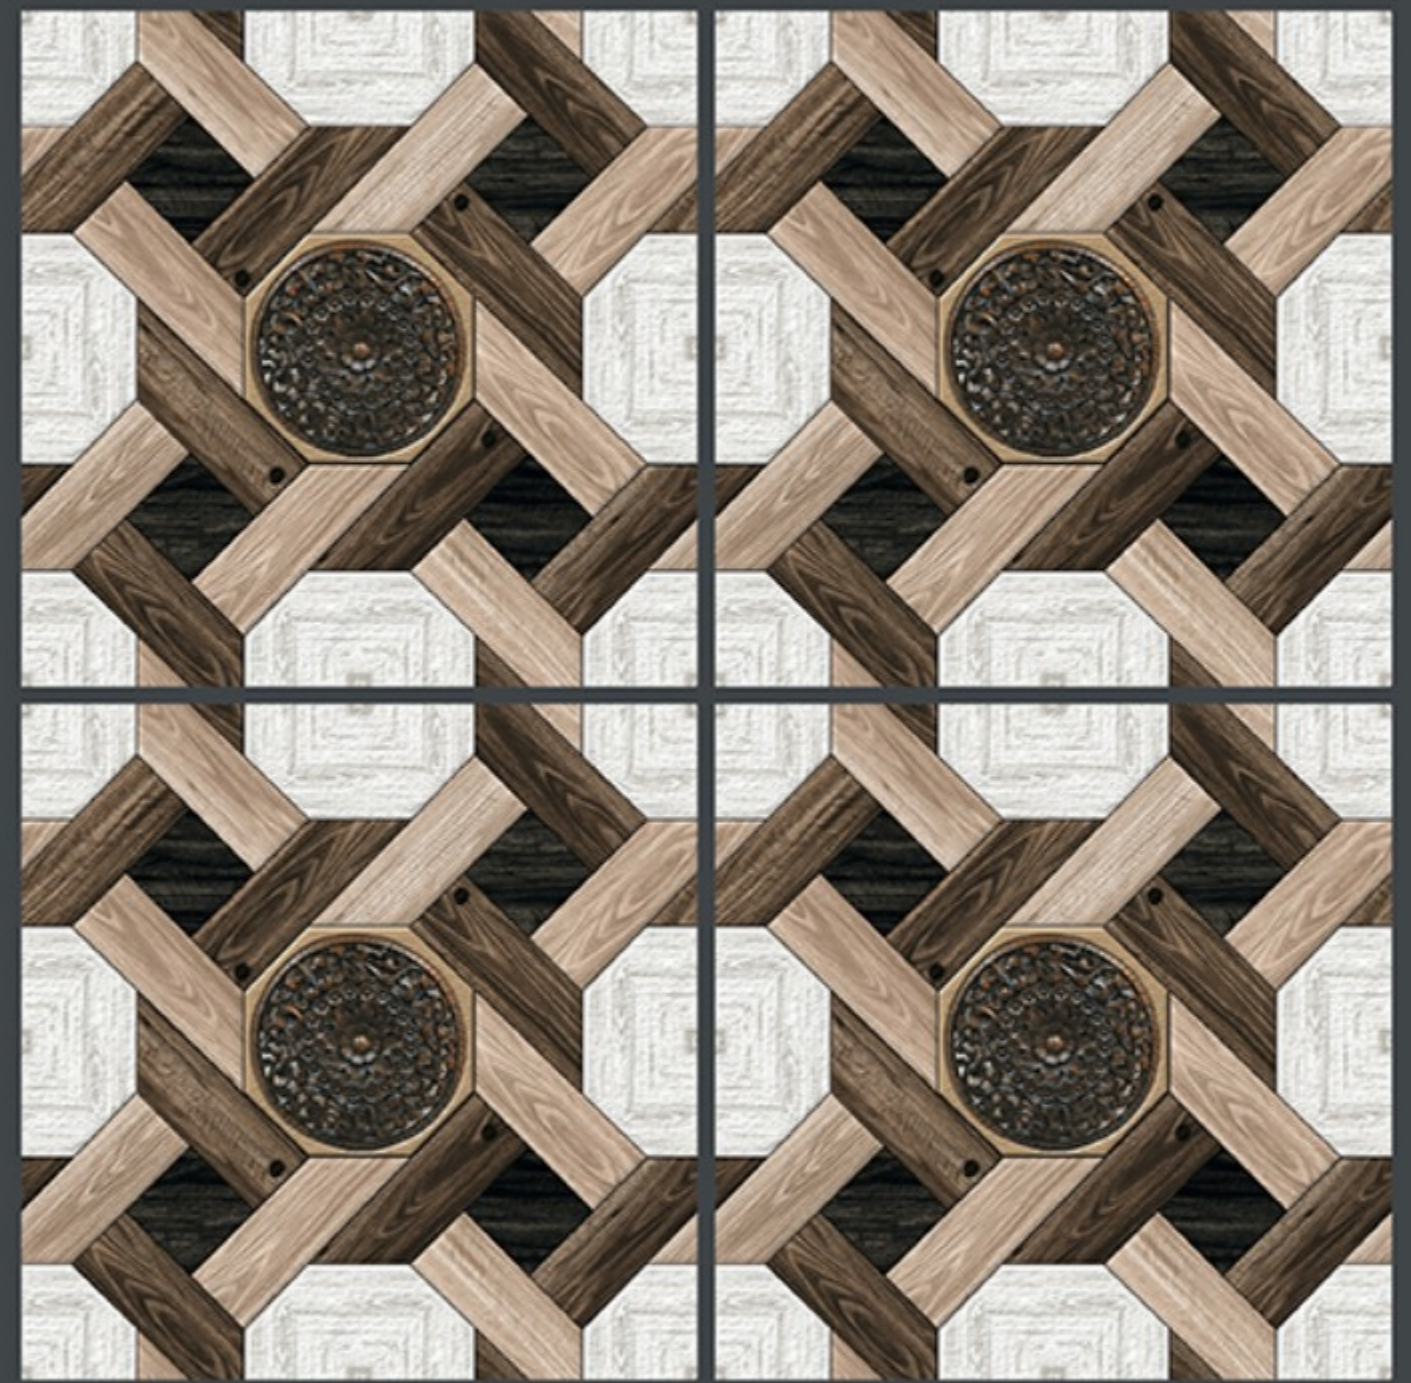

6042

Finish :- PUNCH

HEAVY DUTY
PARKING TILES

-  FROST RESISTANCE
-  ZERO MAINTENANCE
-  RESIDENTIAL
-  DURABLE
-  ECO FRIENDLY

NEW
ARRIVAL

400x
400mm
DIGITAL VITRIFIED
PARKING TILES

6043

Finish :- PUNCH