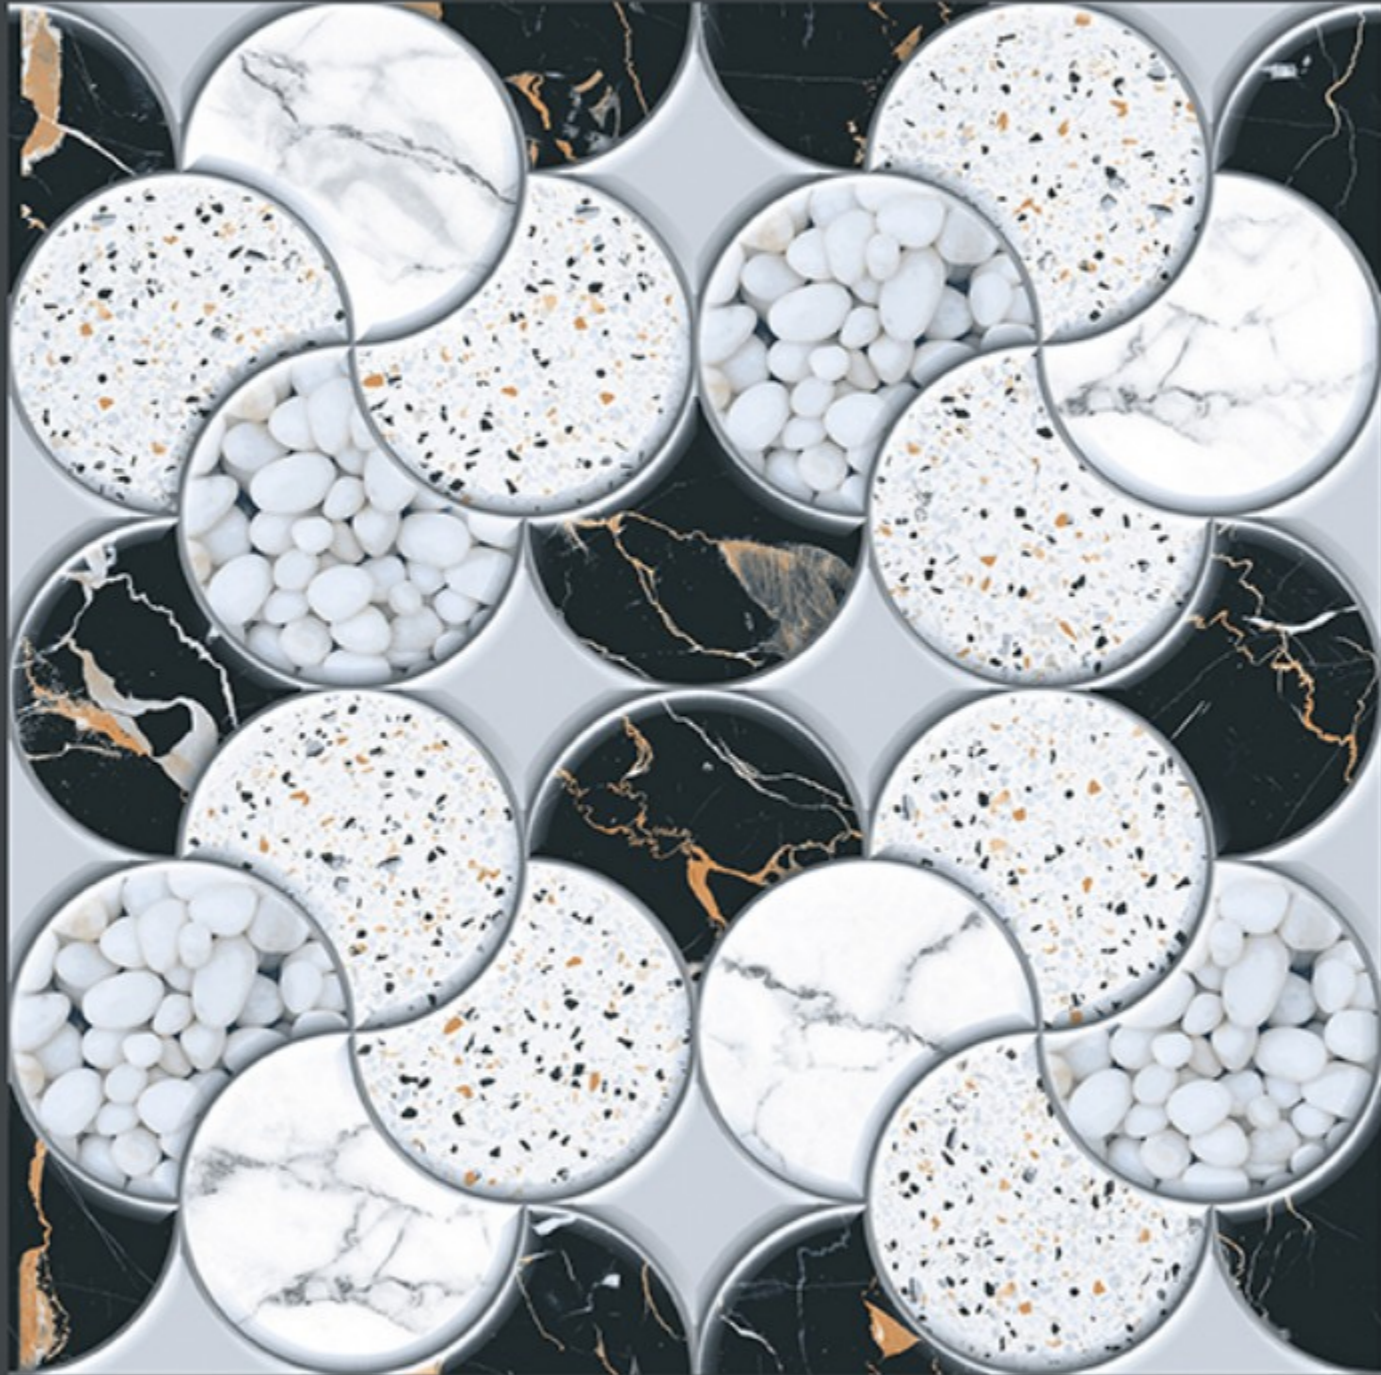

Finish :- PUNCH

HEAVY DUTY
PARKING TILES

-  FROST RESISTANCE
-  ZERO MAINTENANCE
-  RESIDENTIAL
-  DURABLE
-  ECO FRIENDLY

400x
400mm
DIGITAL VITRIFIED
PARKING TILES

5901

HEAVY DUTY
PARKING TILES

400x
400mm
DIGITAL VITRIFIED
PARKING TILES