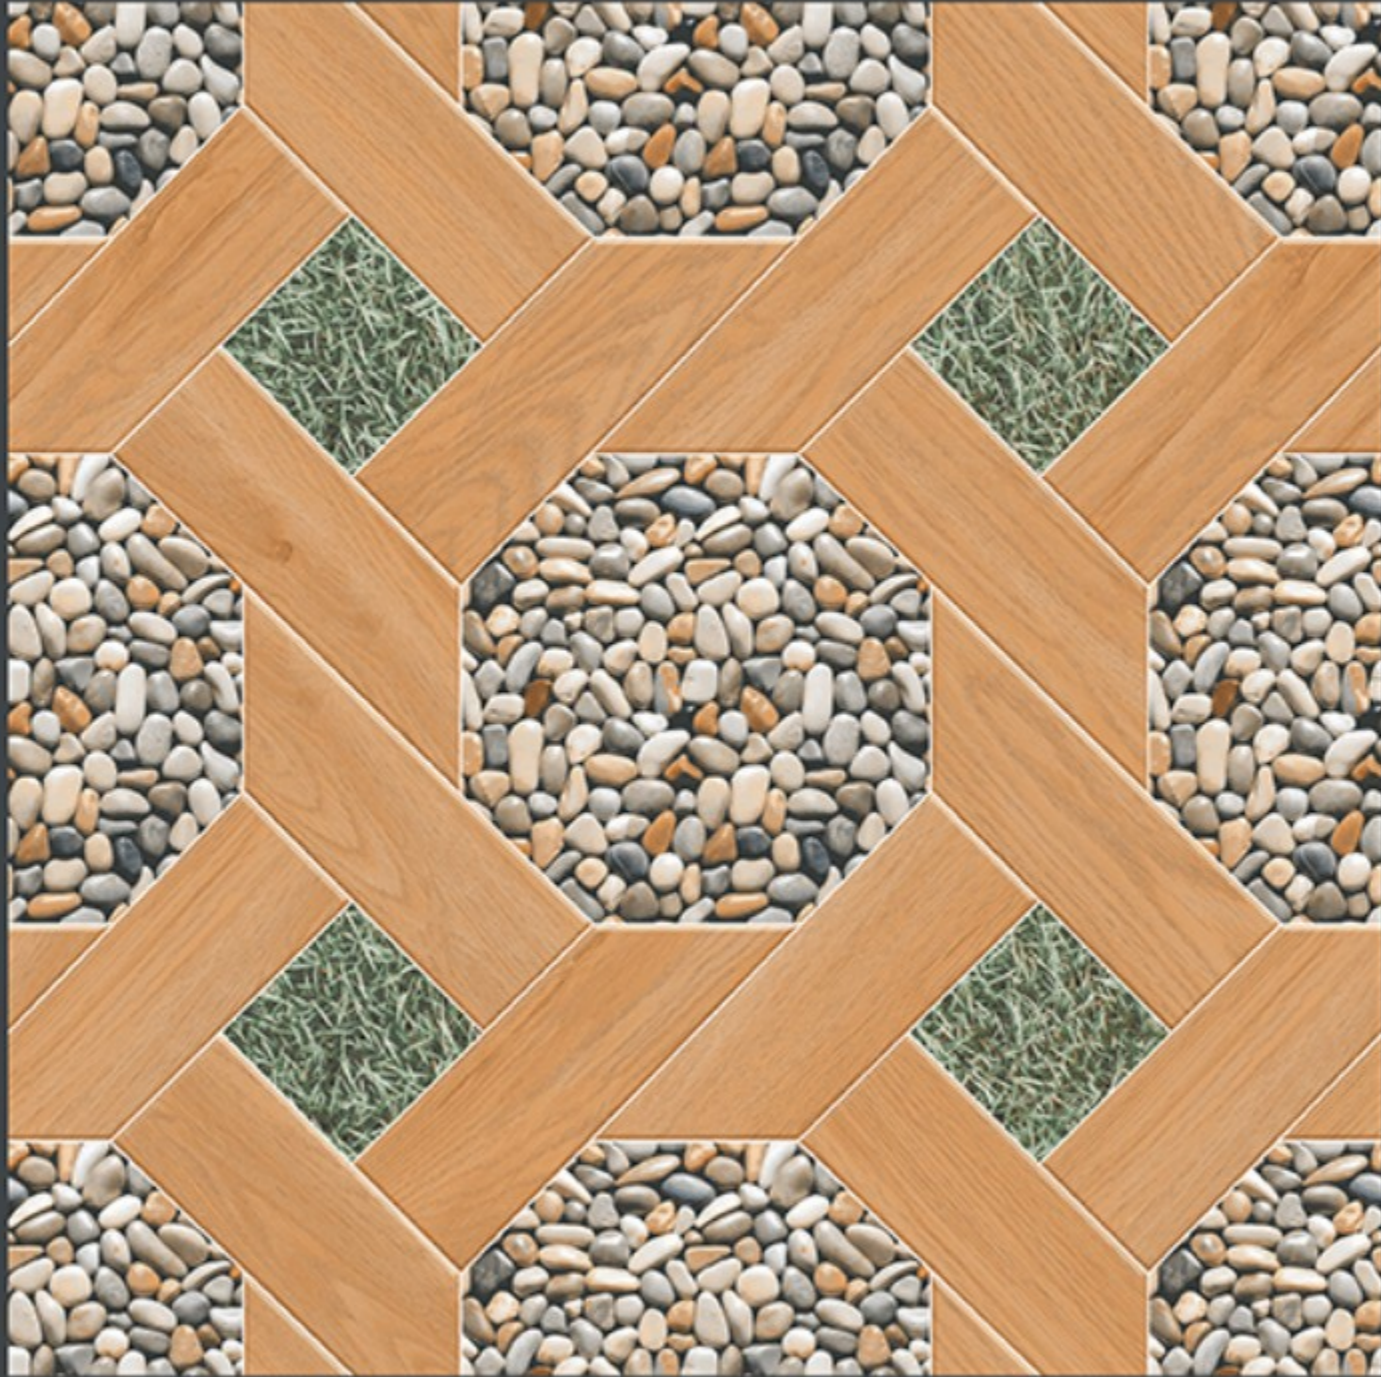

400x
400mm
DIGITAL VITRIFIED
PARKING TILES

6007

Finish :- PUNCH

HEAVY DUTY
PARKING TILES

FROST
RESISTANCE

ZERO
MAINTENANCE

RESIDENTIAL

DURABLE

ECO
FRIENDLY