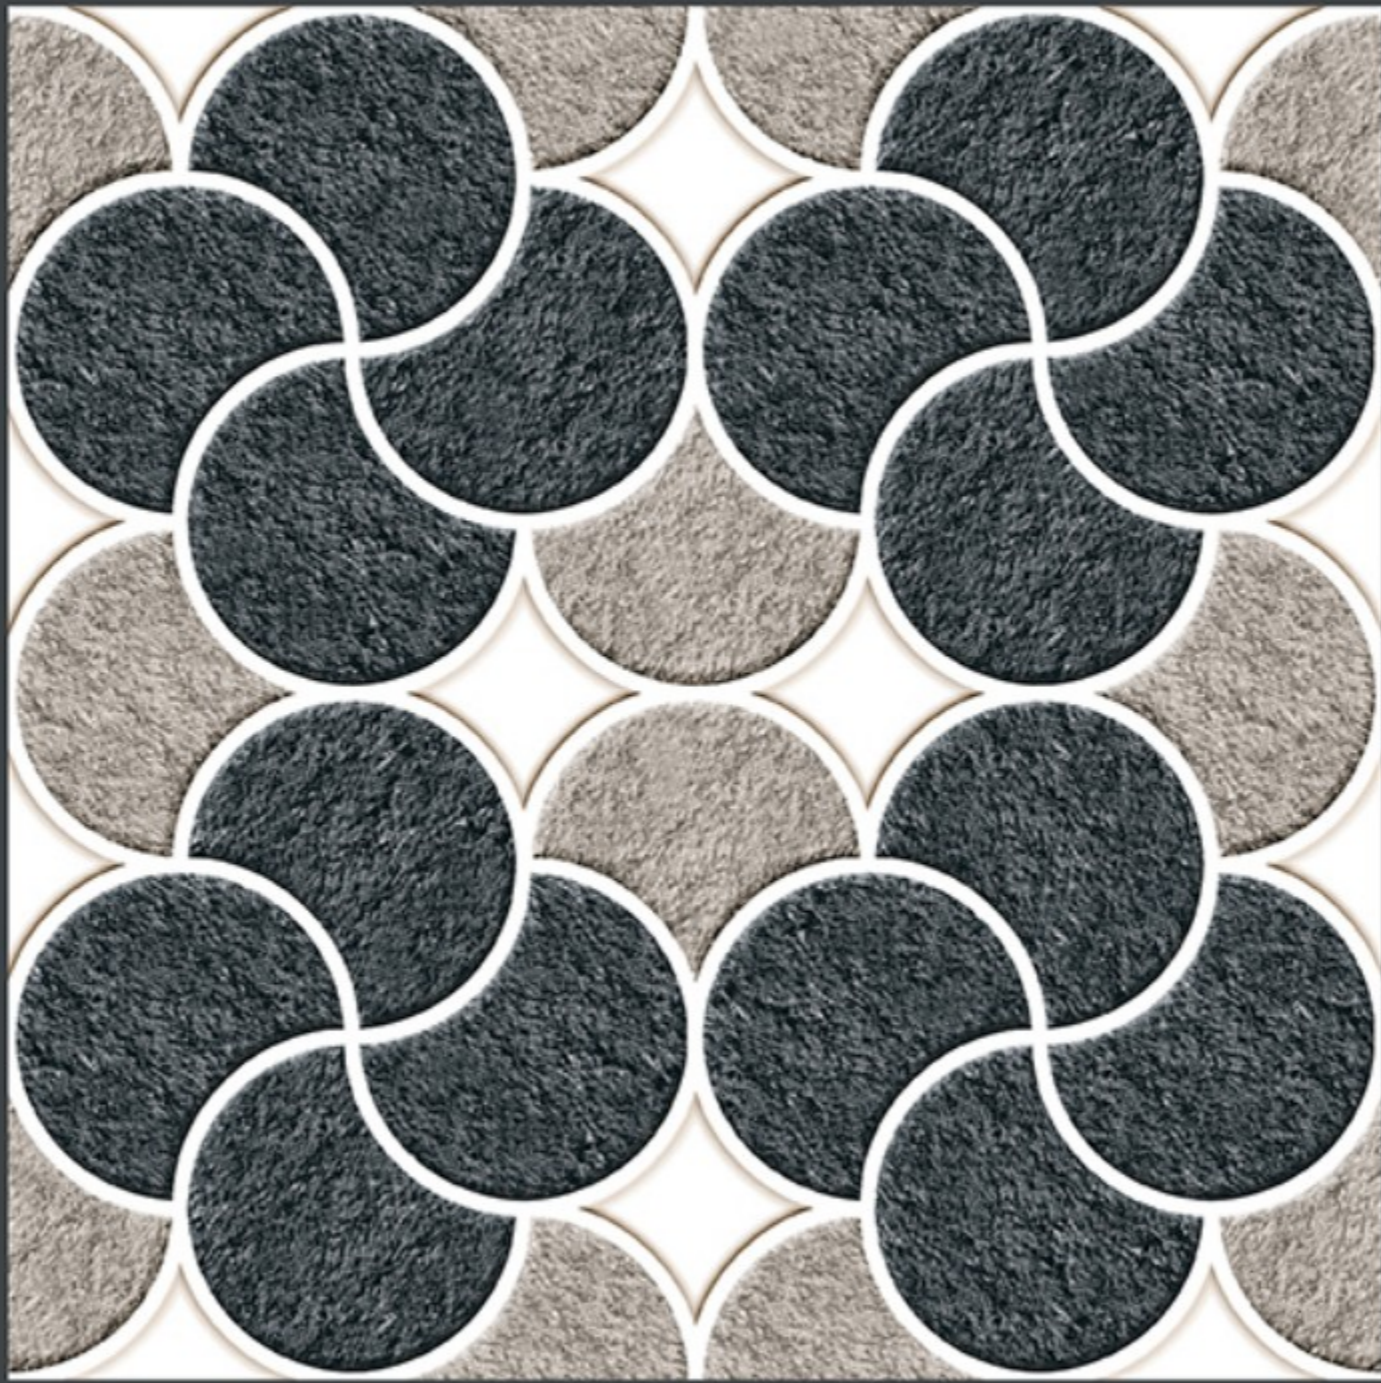

HEAVY DUTY
PARKING TILES

FROST
RESISTANCE

ZERO
MAINTENANCE

RESIDENTIAL

DURABLE

ECO
FRIENDLY

400x
400mm
DIGITAL VITRIFIED
PARKING TILES

5905