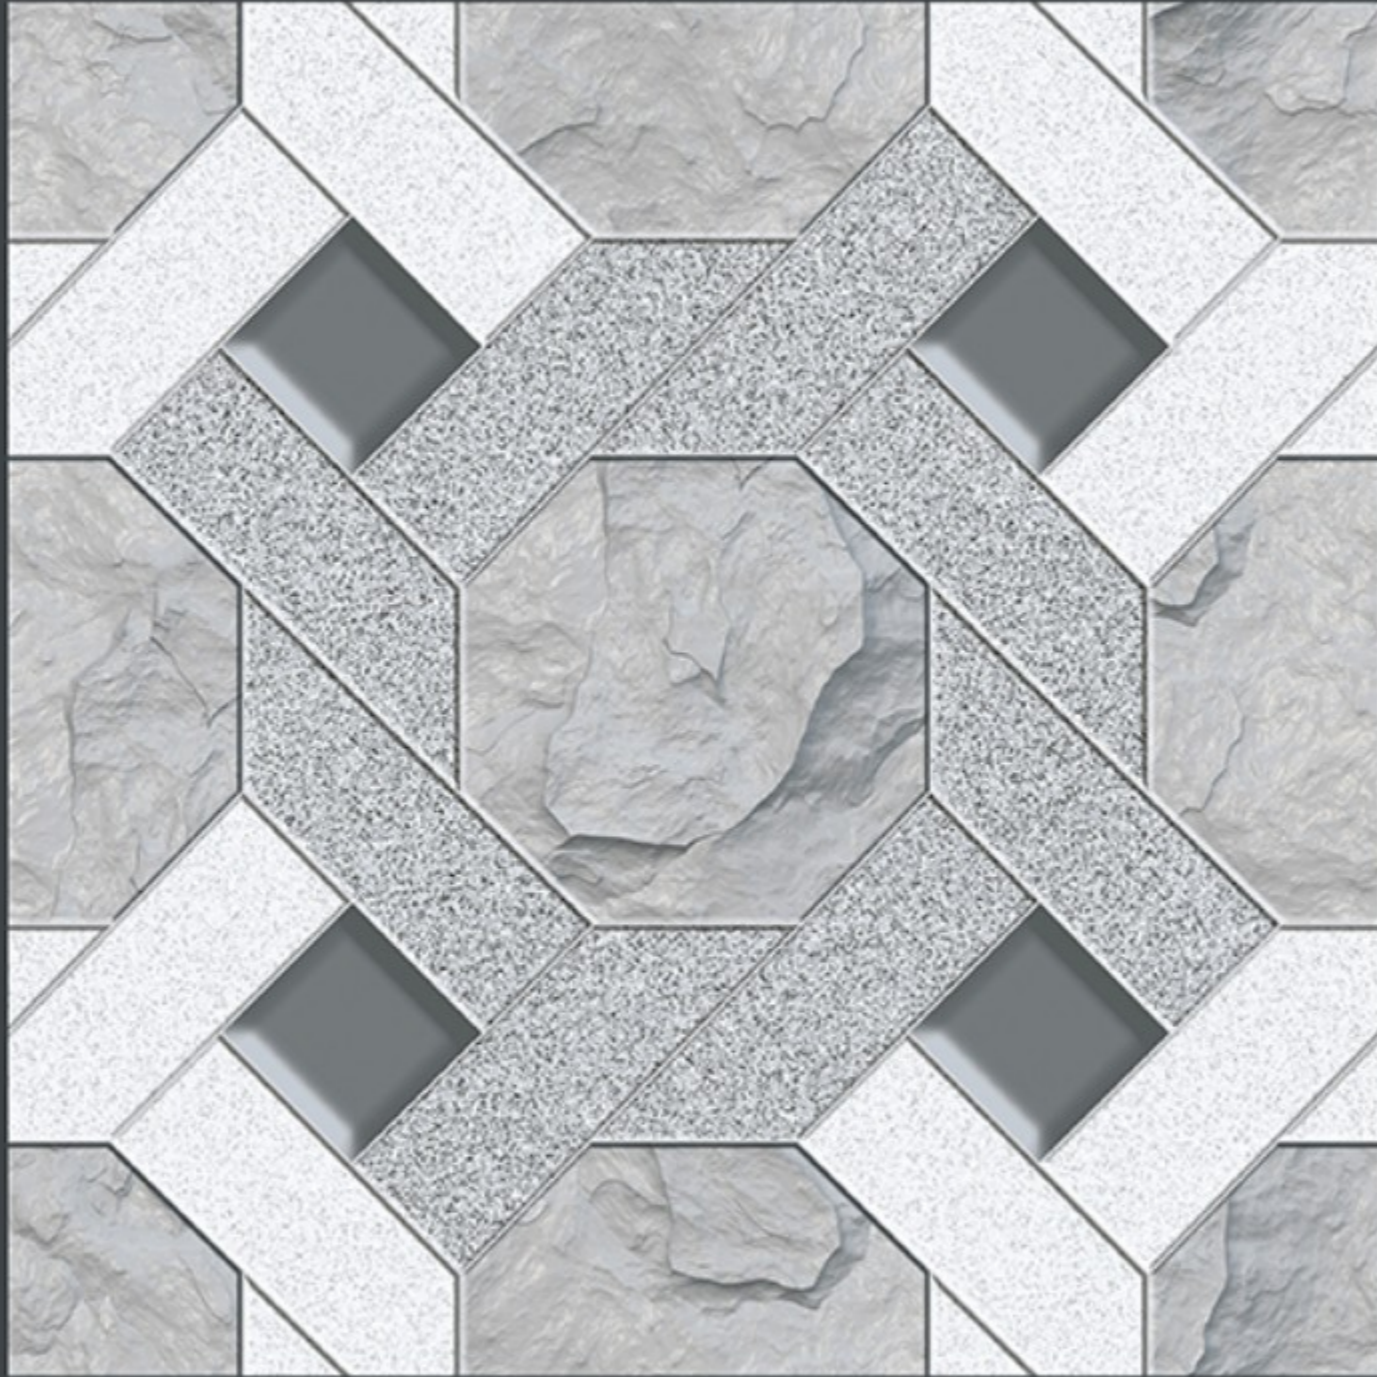

400x
400mm
DIGITAL VITRIFIED
PARKING TILES

6009

Finish :- PUNCH

HEAVY DUTY
PARKING TILES

FROST
RESISTANCE

ZERO
MAINTENANCE

RESIDENTIAL

DURABLE

ECO
FRIENDLY