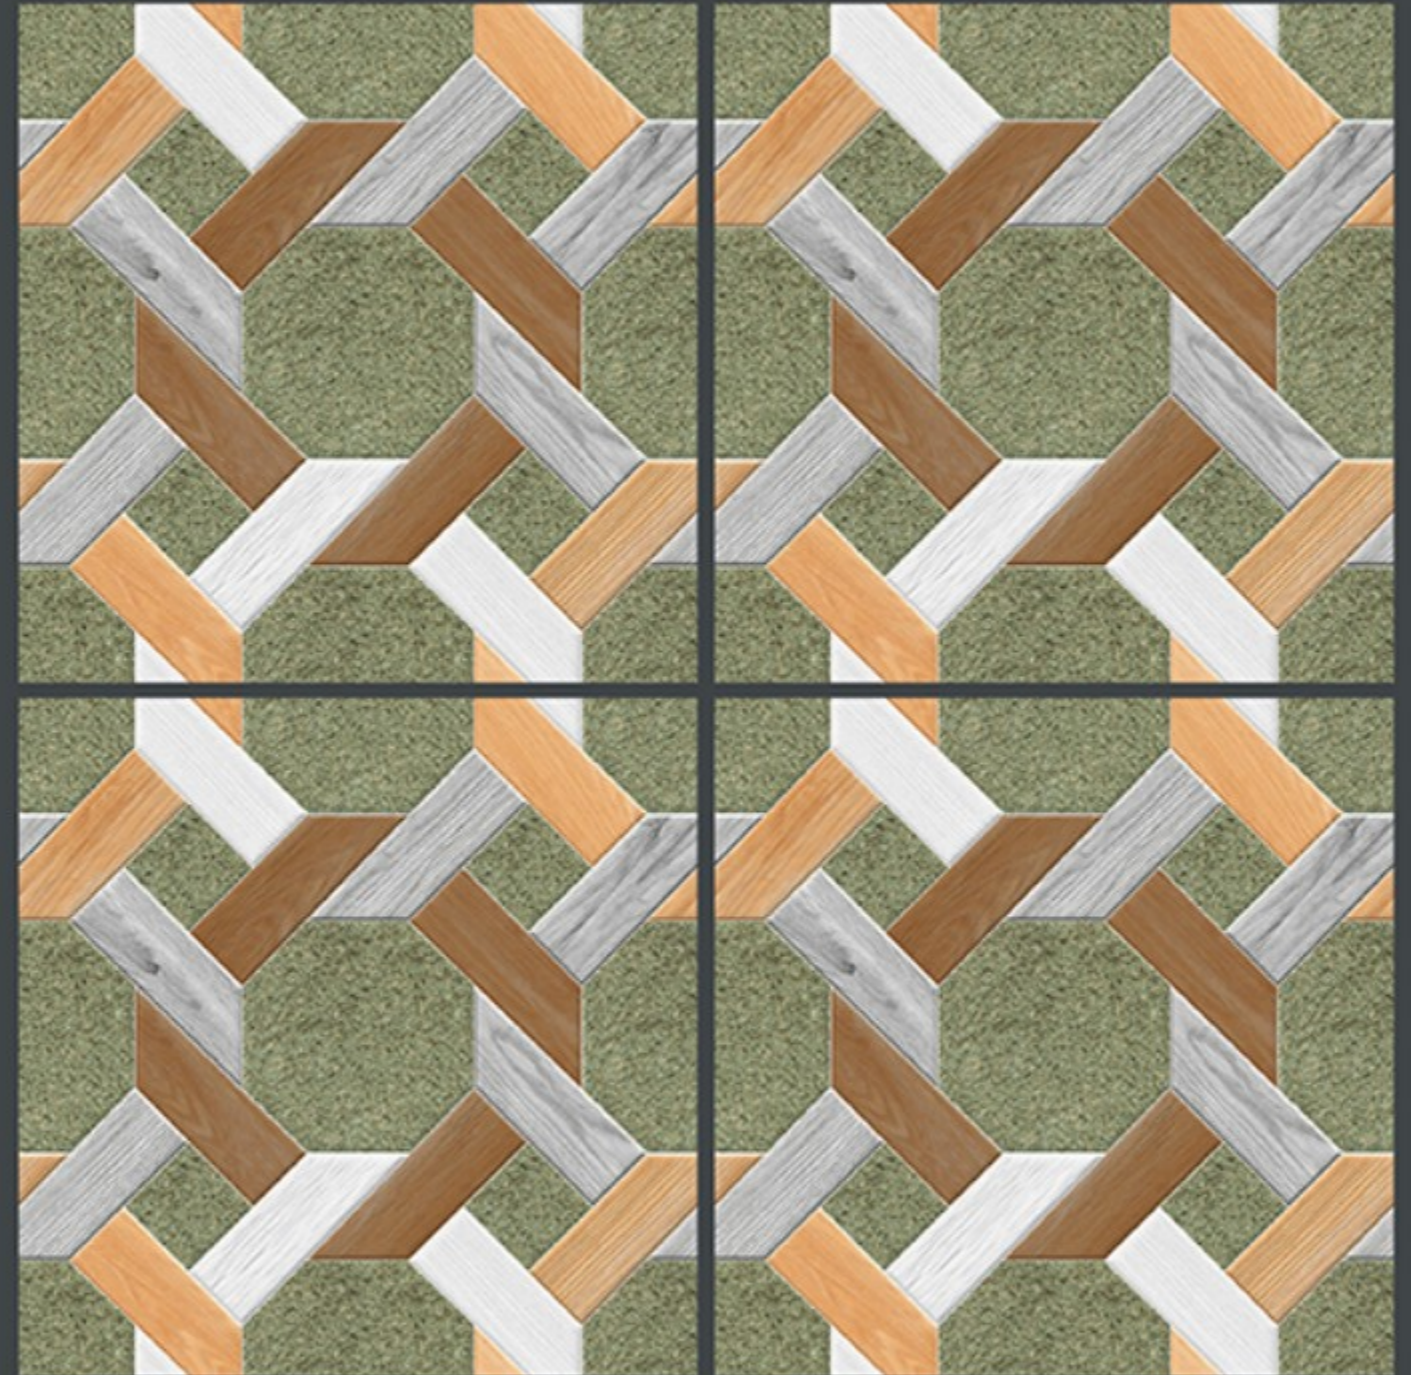

400x
400mm
DIGITAL VITRIFIED
PARKING TILES

6022

Finish :- PUNCH

HEAVY DUTY
PARKING TILES