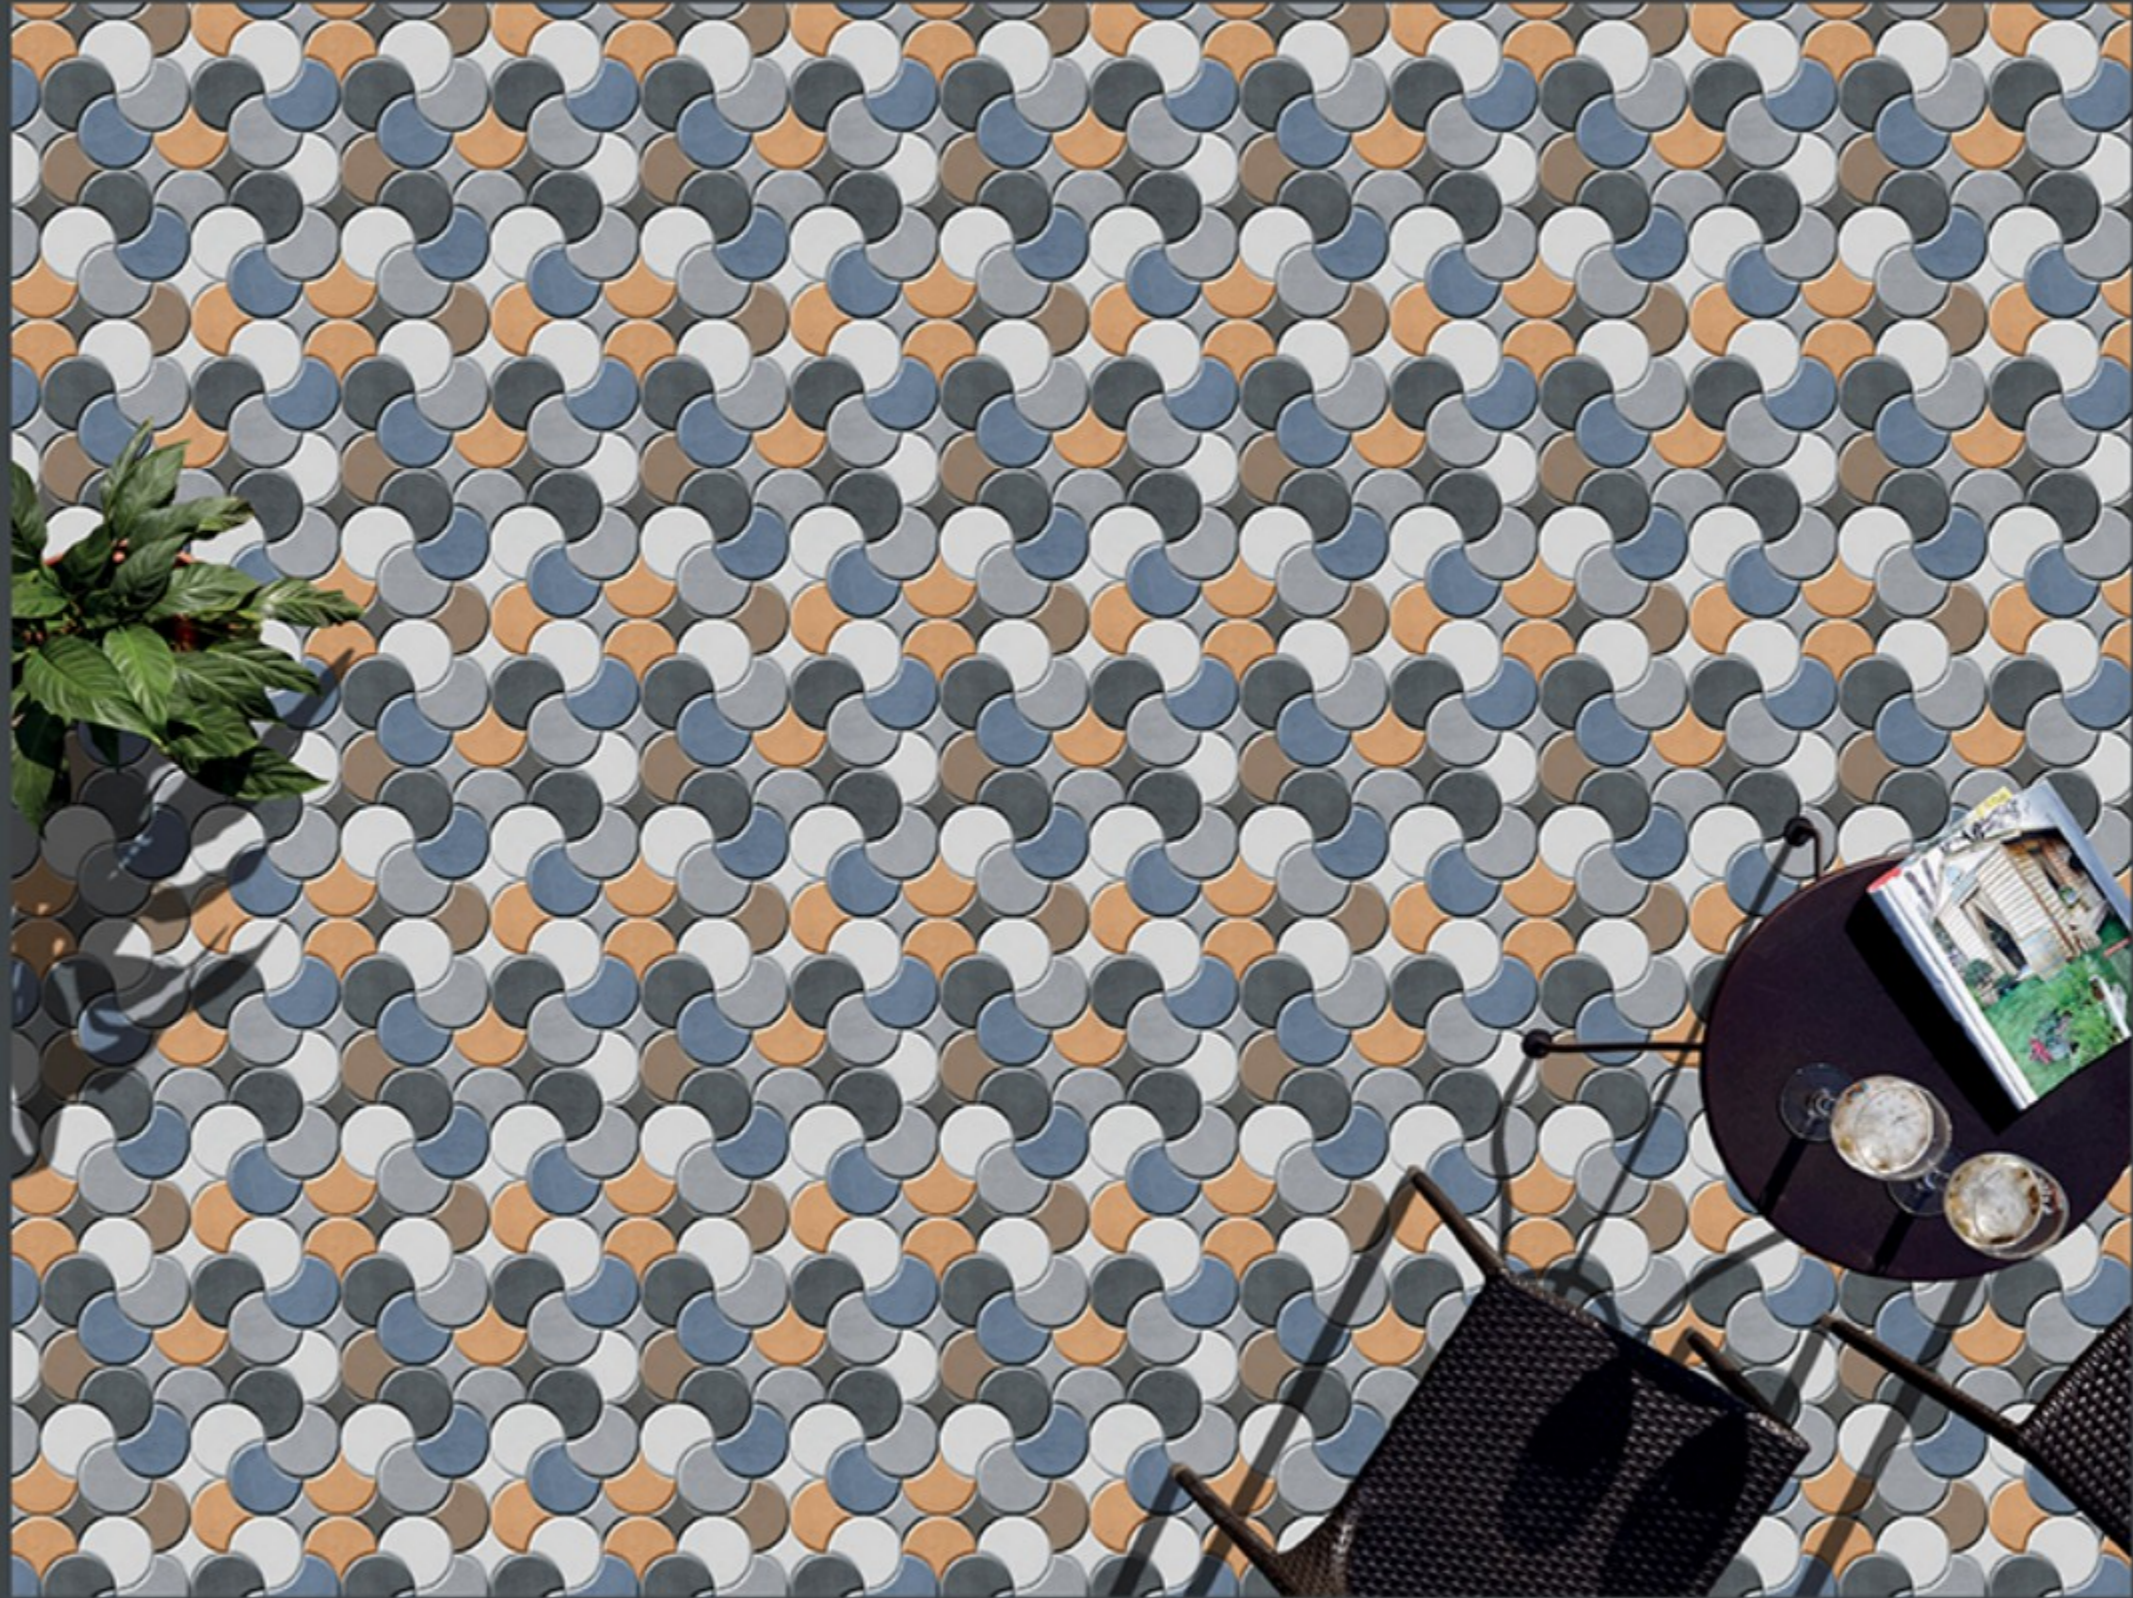

HEAVY DUTY
PARKING TILES