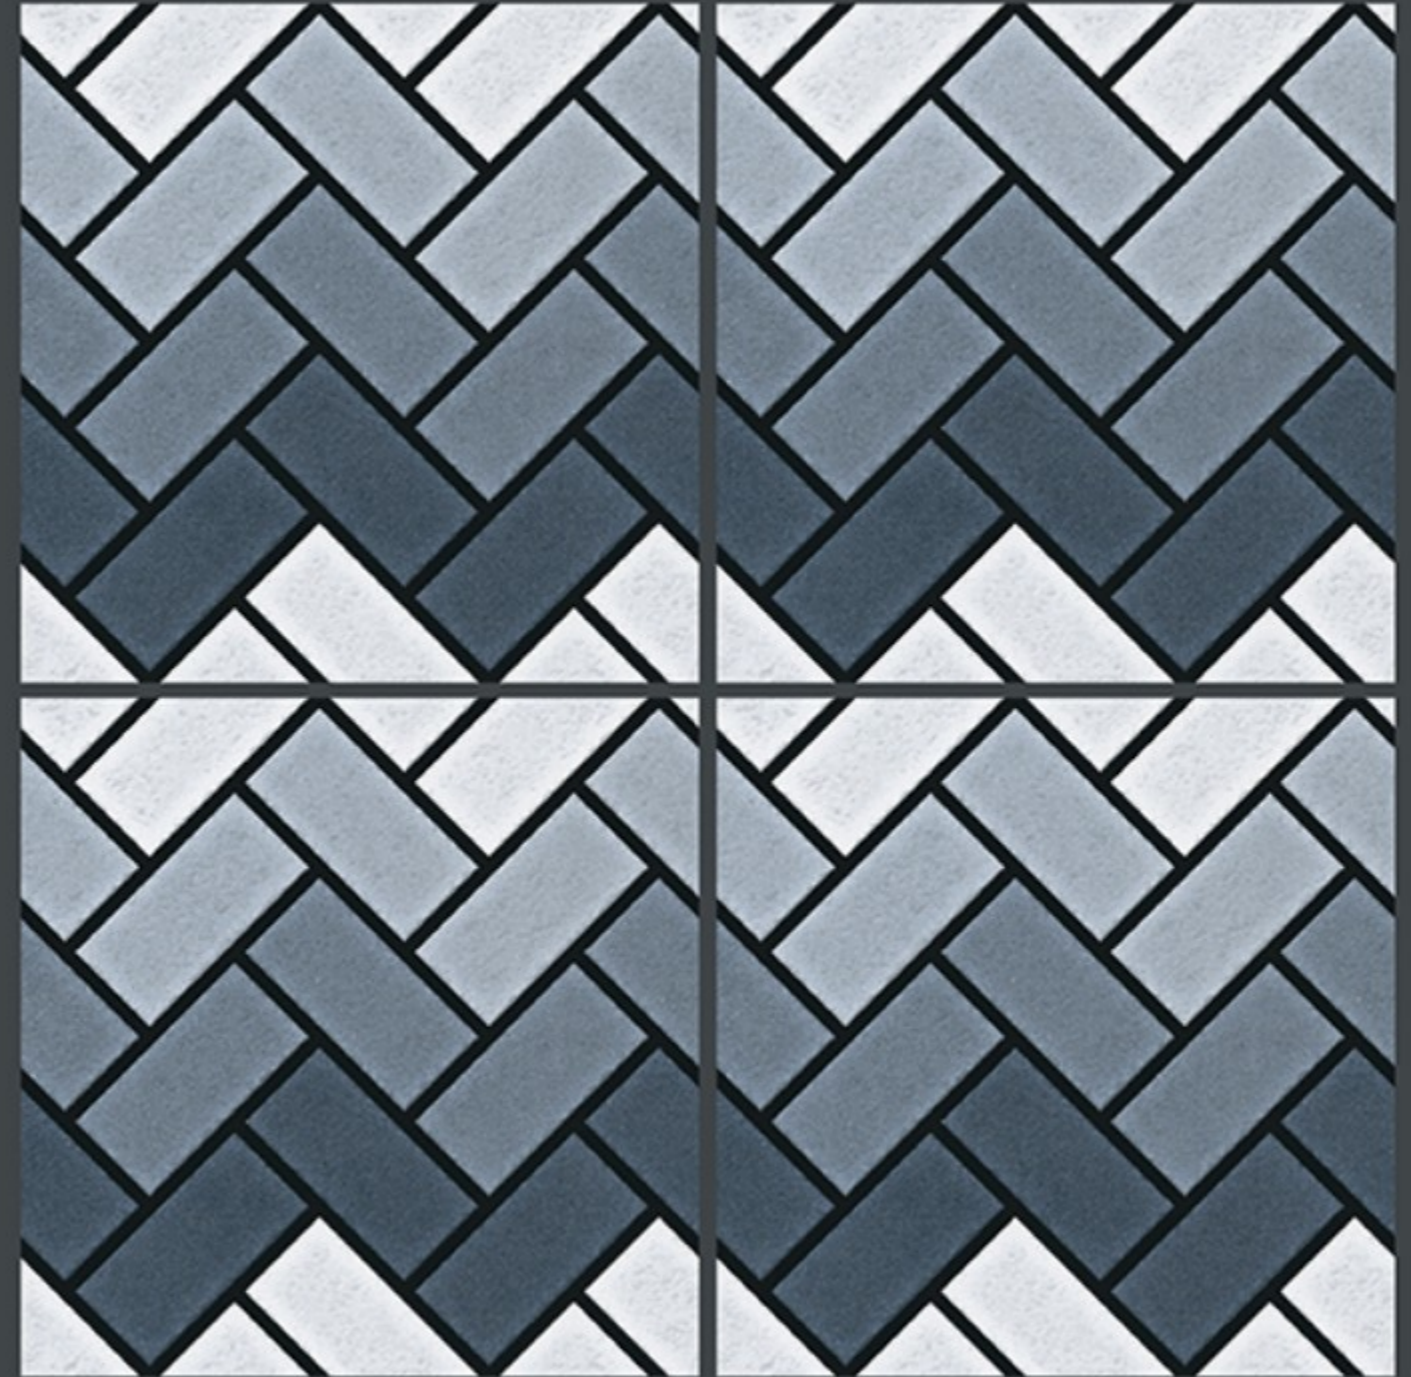

DURABLE

ECO
FRIENDLY

400x
400mm
DIGITAL VITRIFIED
PARKING TILES

6134

HEAVY DUTY
PARKING TILES

400x
400mm
DIGITAL VITRIFIED
PARKING TILES

6136

Finish :- PUNCH