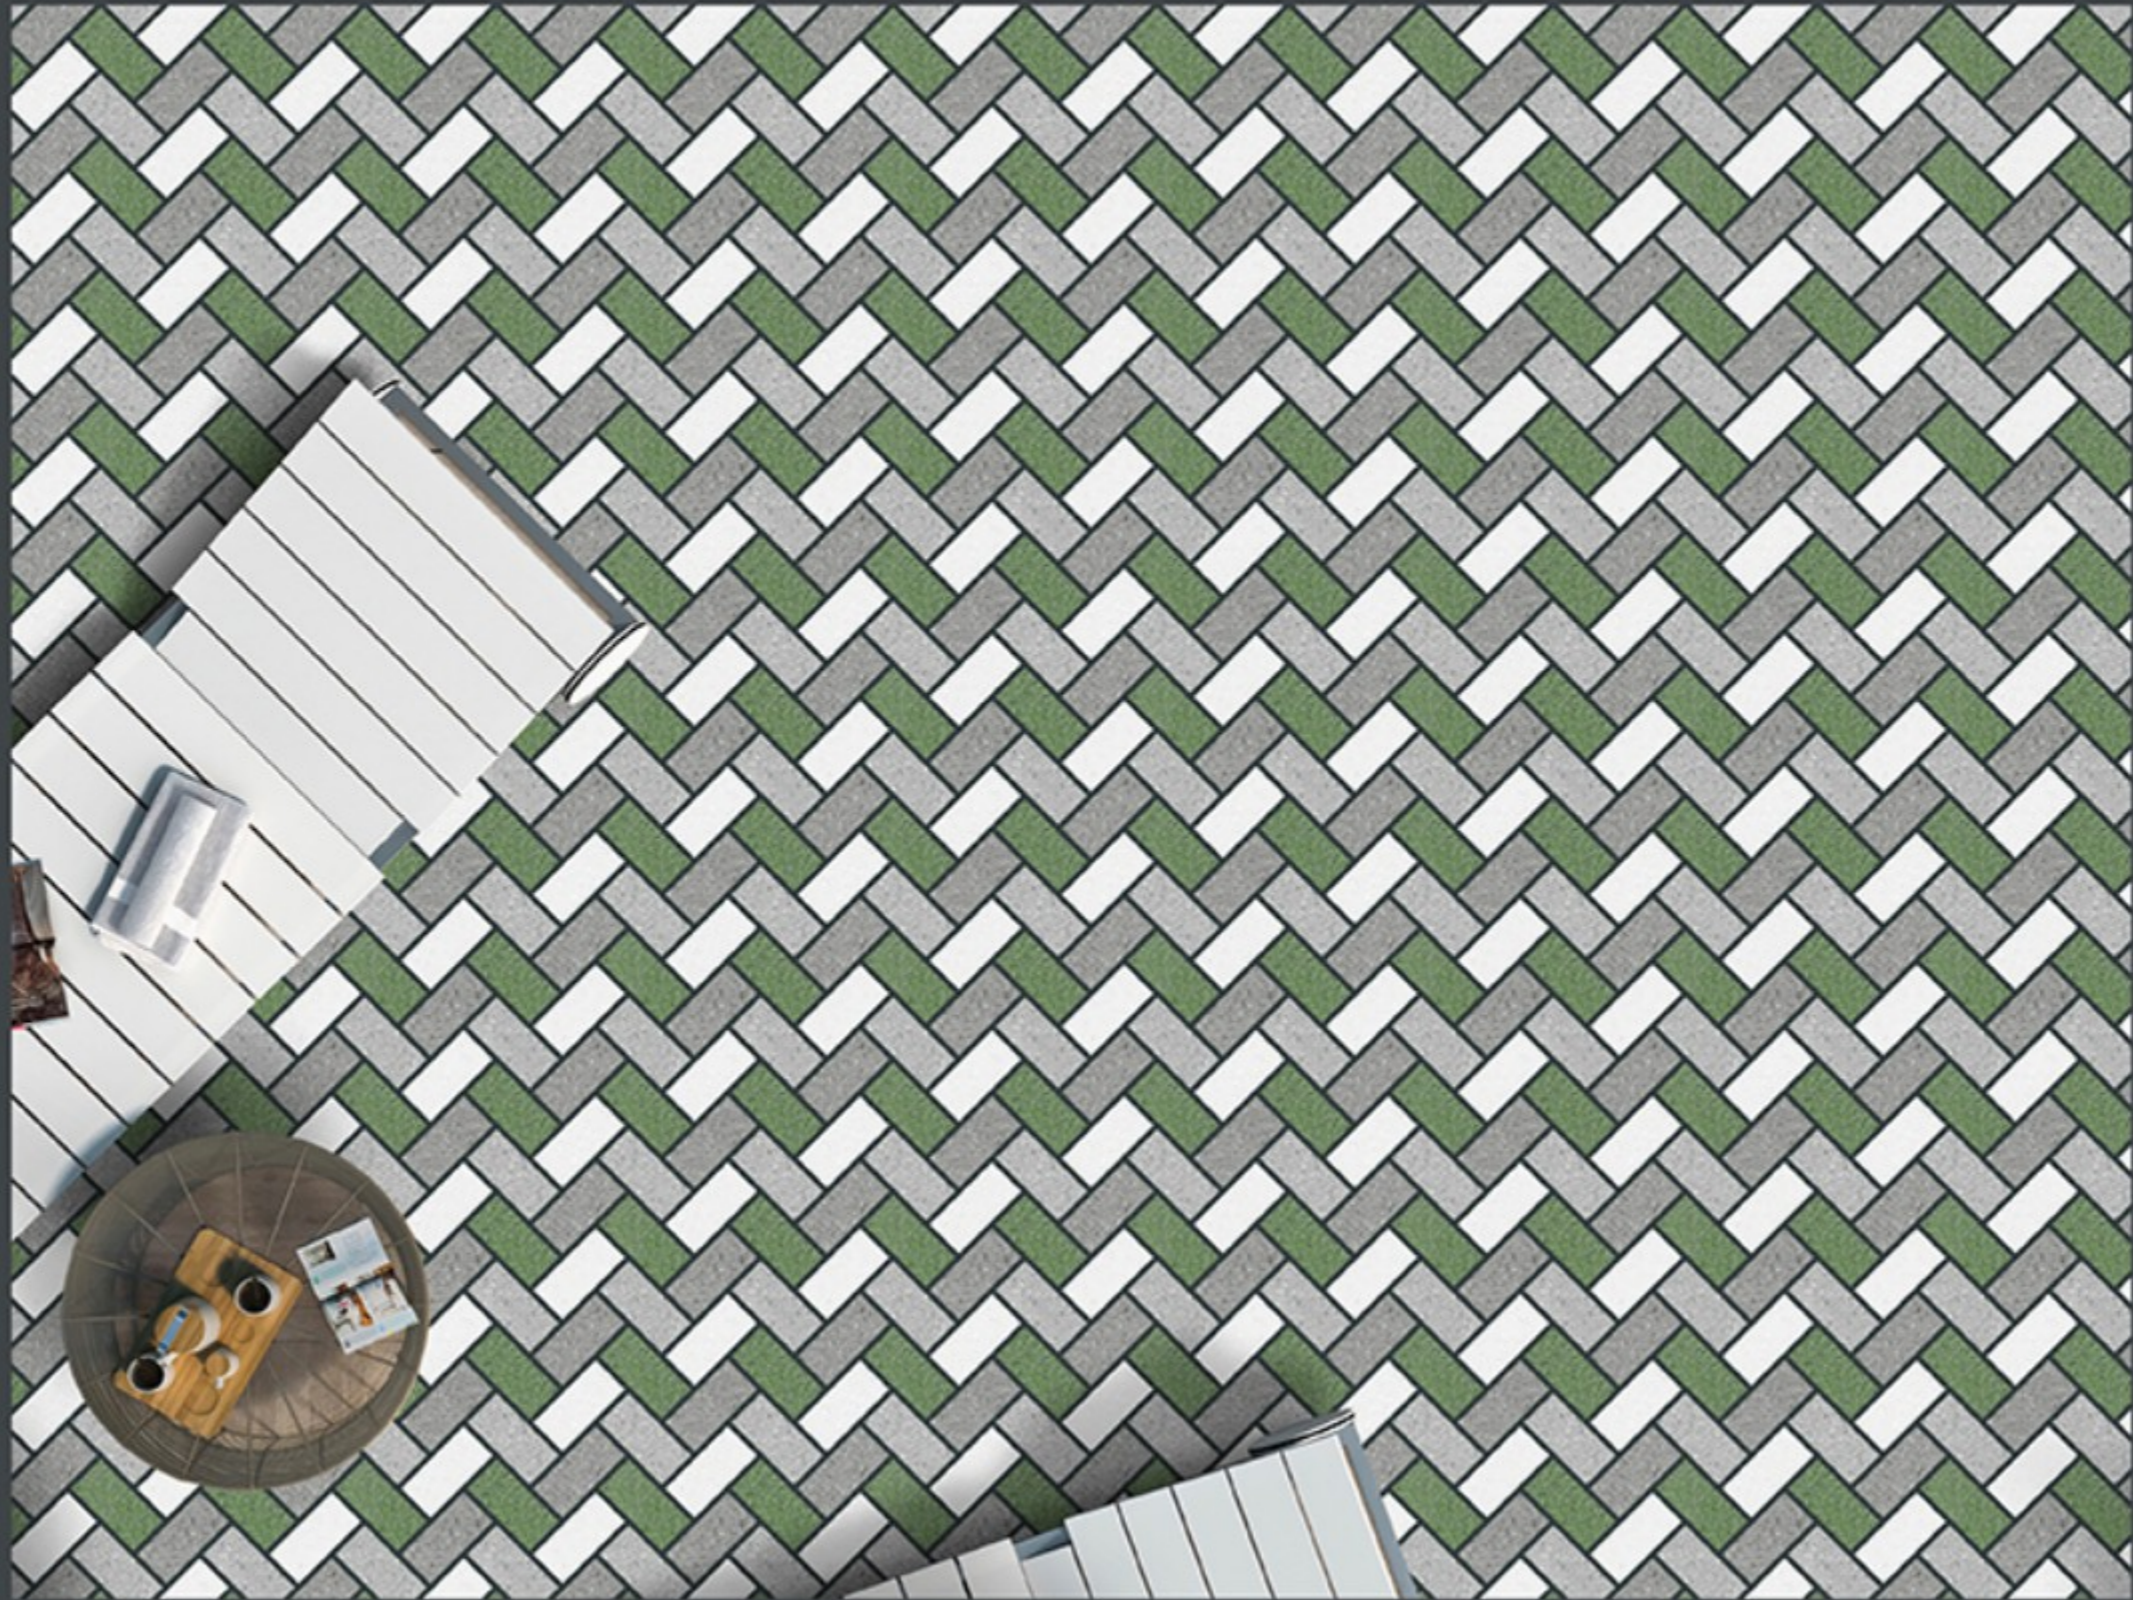

ZERO
MAINTENANCE

RESIDENTIAL

DURABLE

ECO
FRIENDLY

400x
400mm
DIGITAL VITRIFIED
PARKING TILES

6130

HEAVY DUTY
PARKING TILES

400x
400mm
DIGITAL VITRIFIED
PARKING TILES