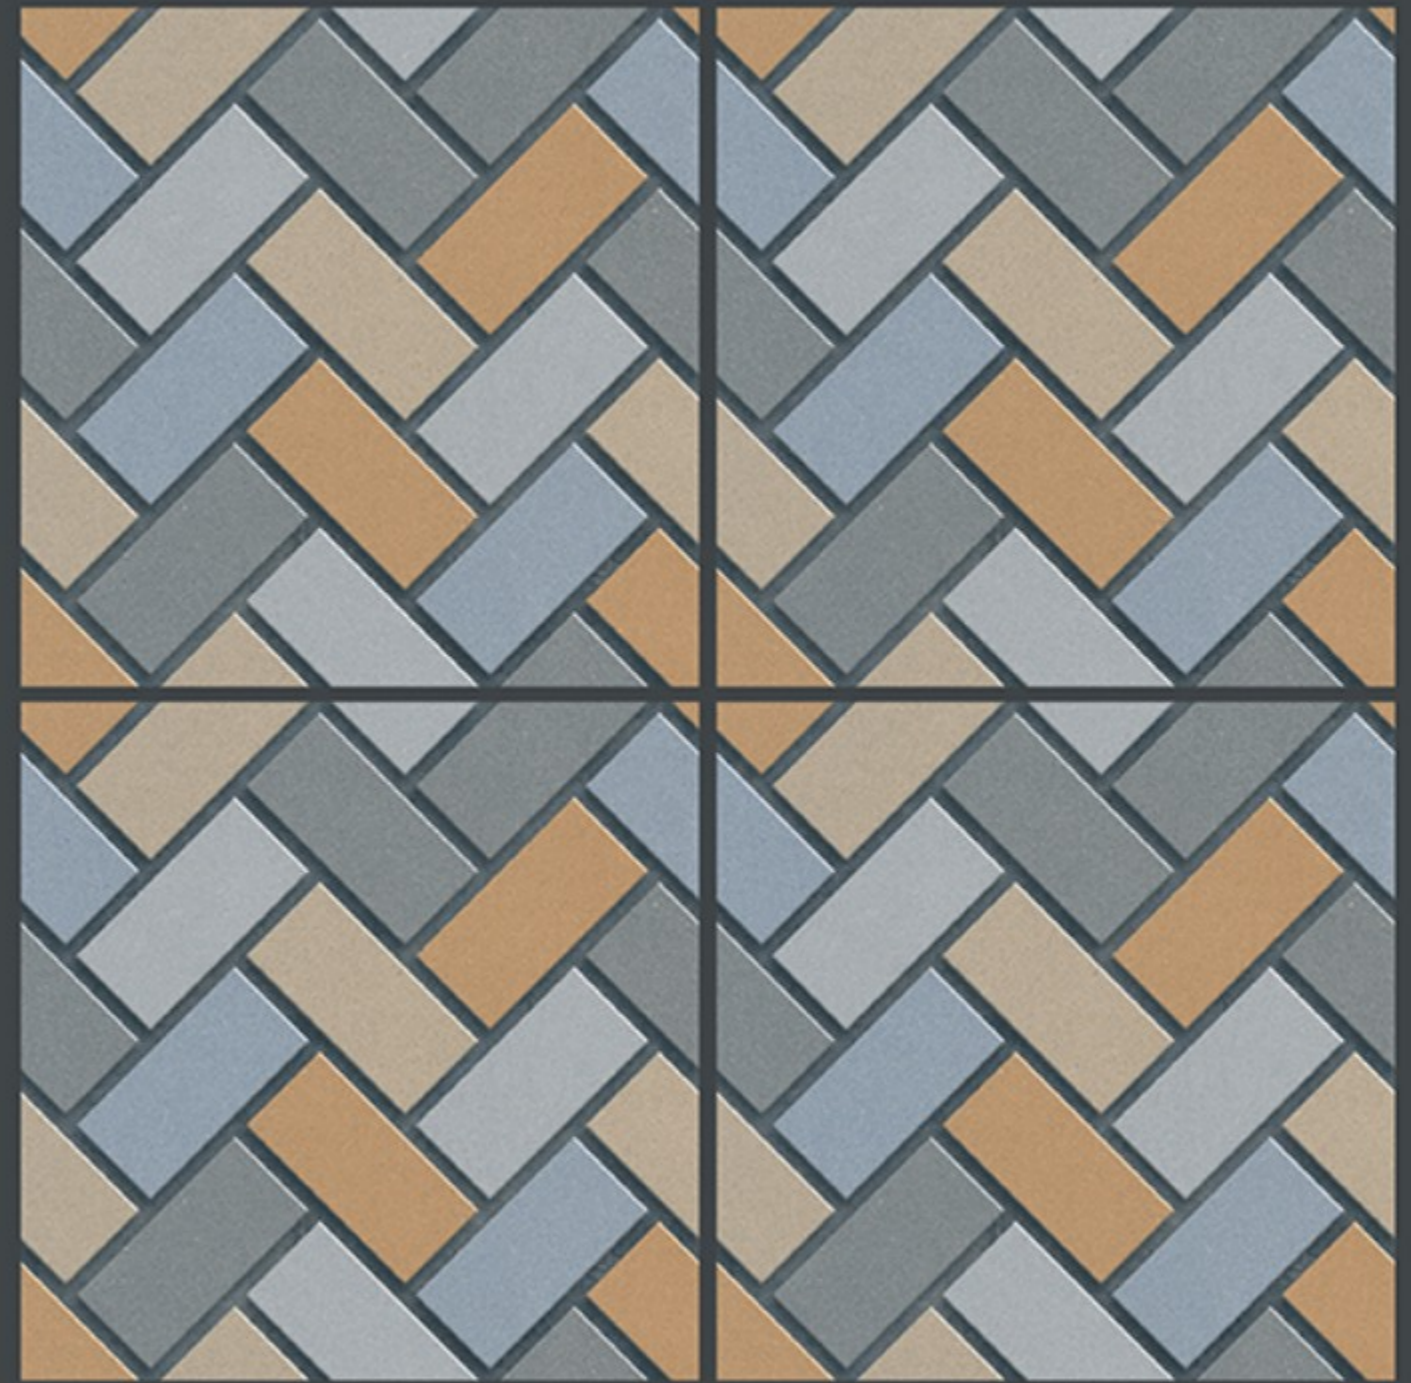

400x
400mm
DIGITAL VITRIFIED
PARKING TILES

6115

Finish :- PUNCH

HEAVY DUTY
PARKING TILES

- FROST RESISTANCE
- ZERO MAINTENANCE
- RESIDENTIAL
- DURABLE
- ECO FRIENDLY