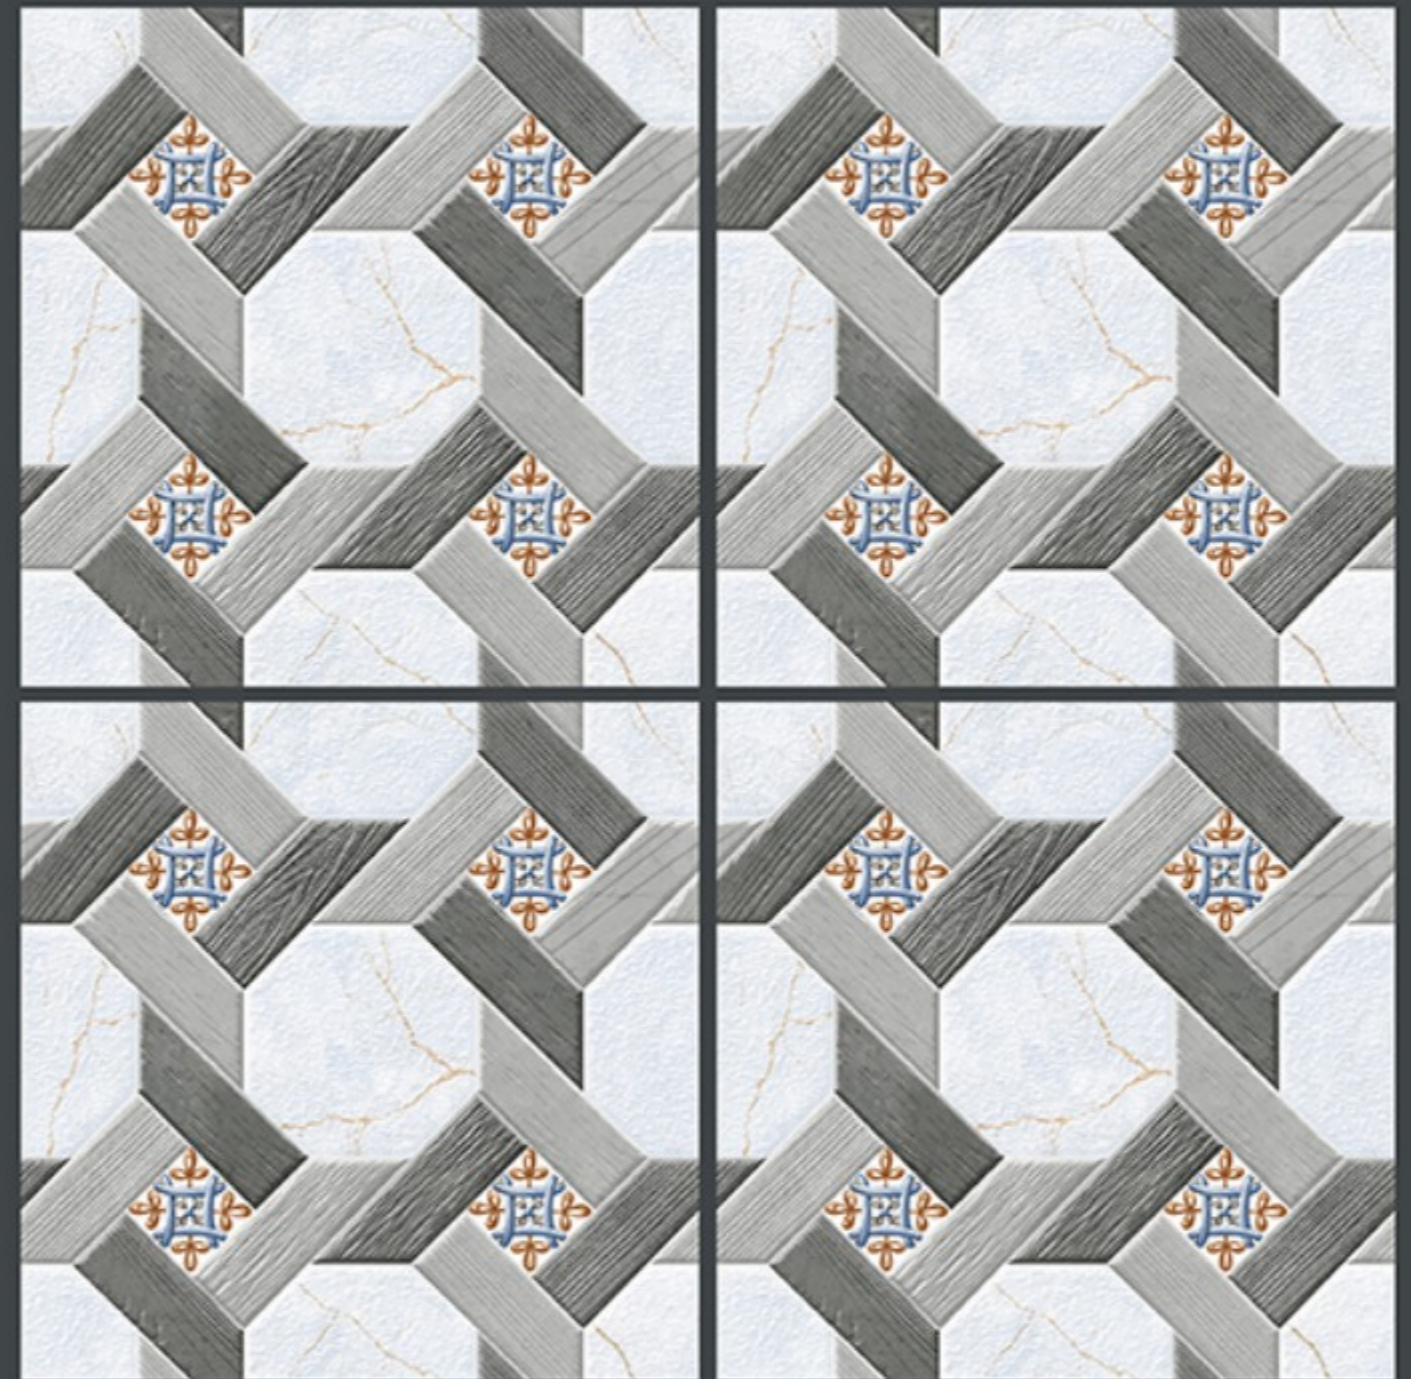

400x
400mm
DIGITAL VITRIFIED
PARKING TILES

6038

Finish :- PUNCH

HEAVY DUTY
PARKING TILES

FROST
RESISTANCE

ZERO
MAINTENANCE

RESIDENTIAL

DURABLE

ECO
FRIENDLY