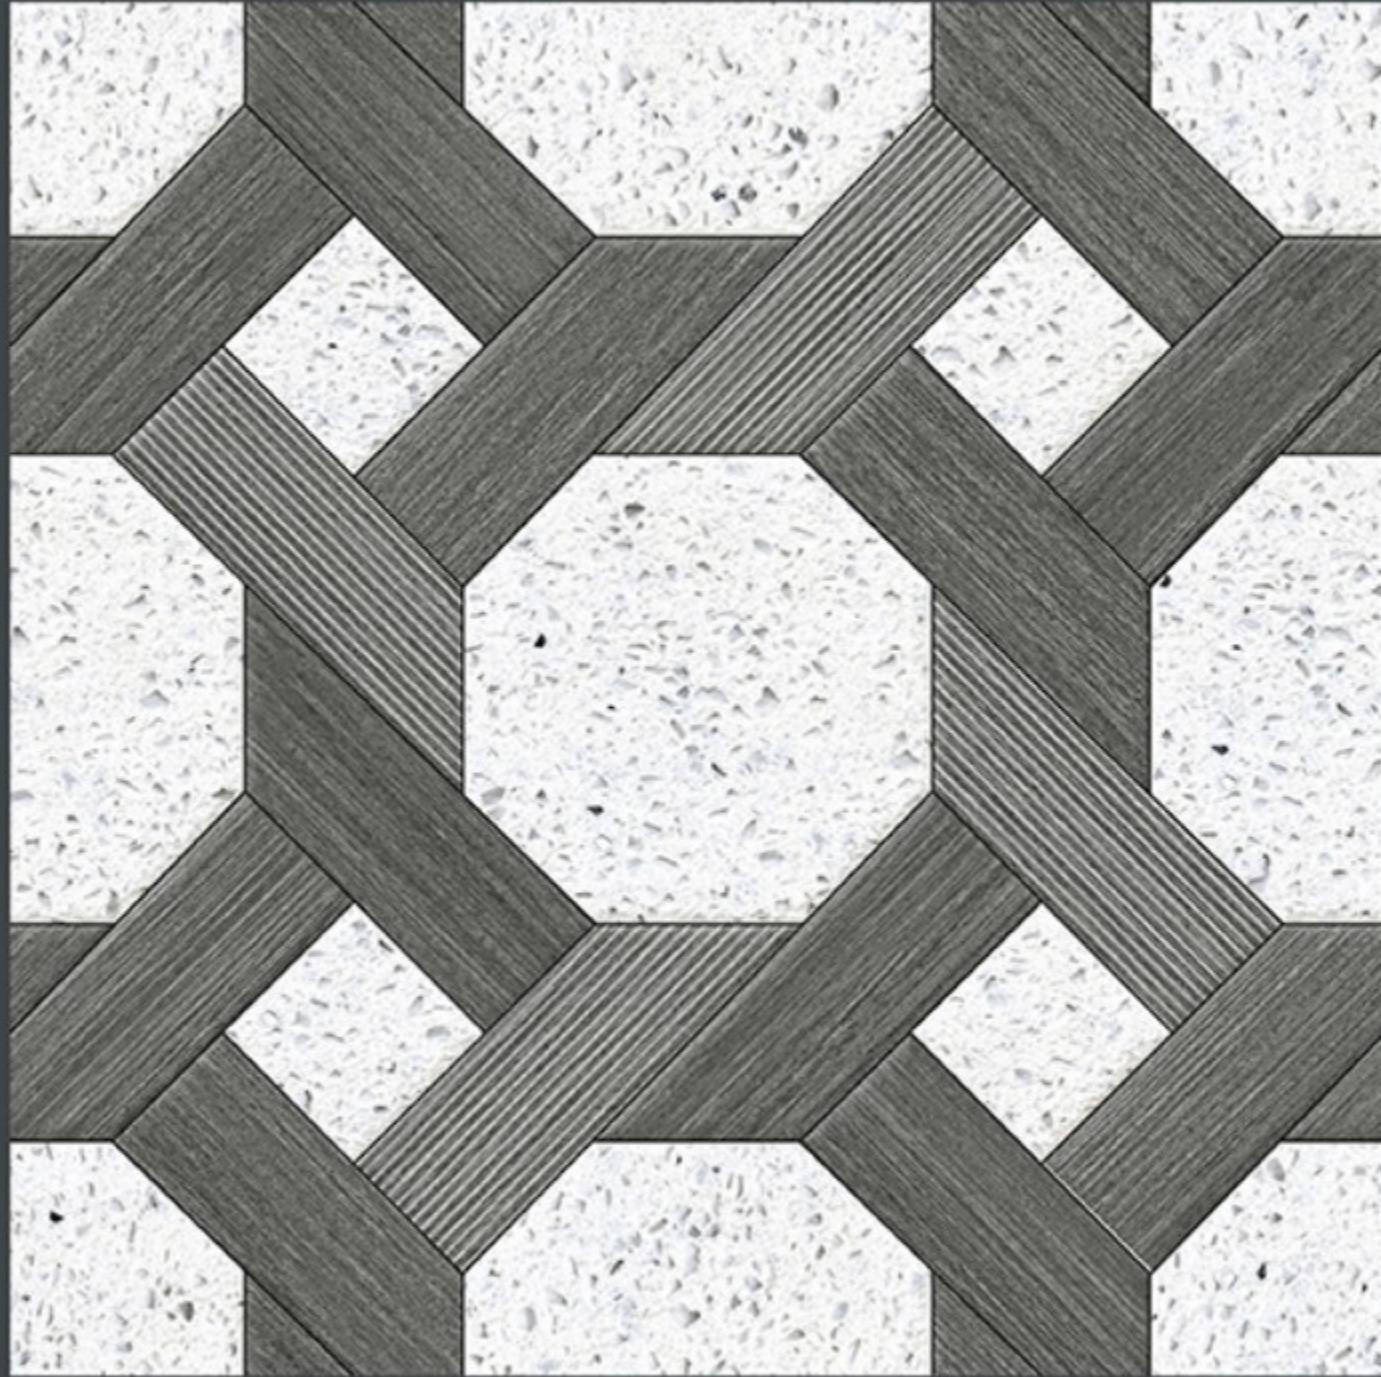

400x
400mm
DIGITAL VITRIFIED
PARKING TILES

6036

Finish :- PUNCH

HEAVY DUTY
PARKING TILES

FROST
RESISTANCE

ZERO
MAINTENANCE

RESIDENTIAL

DURABLE

ECO
FRIENDLY