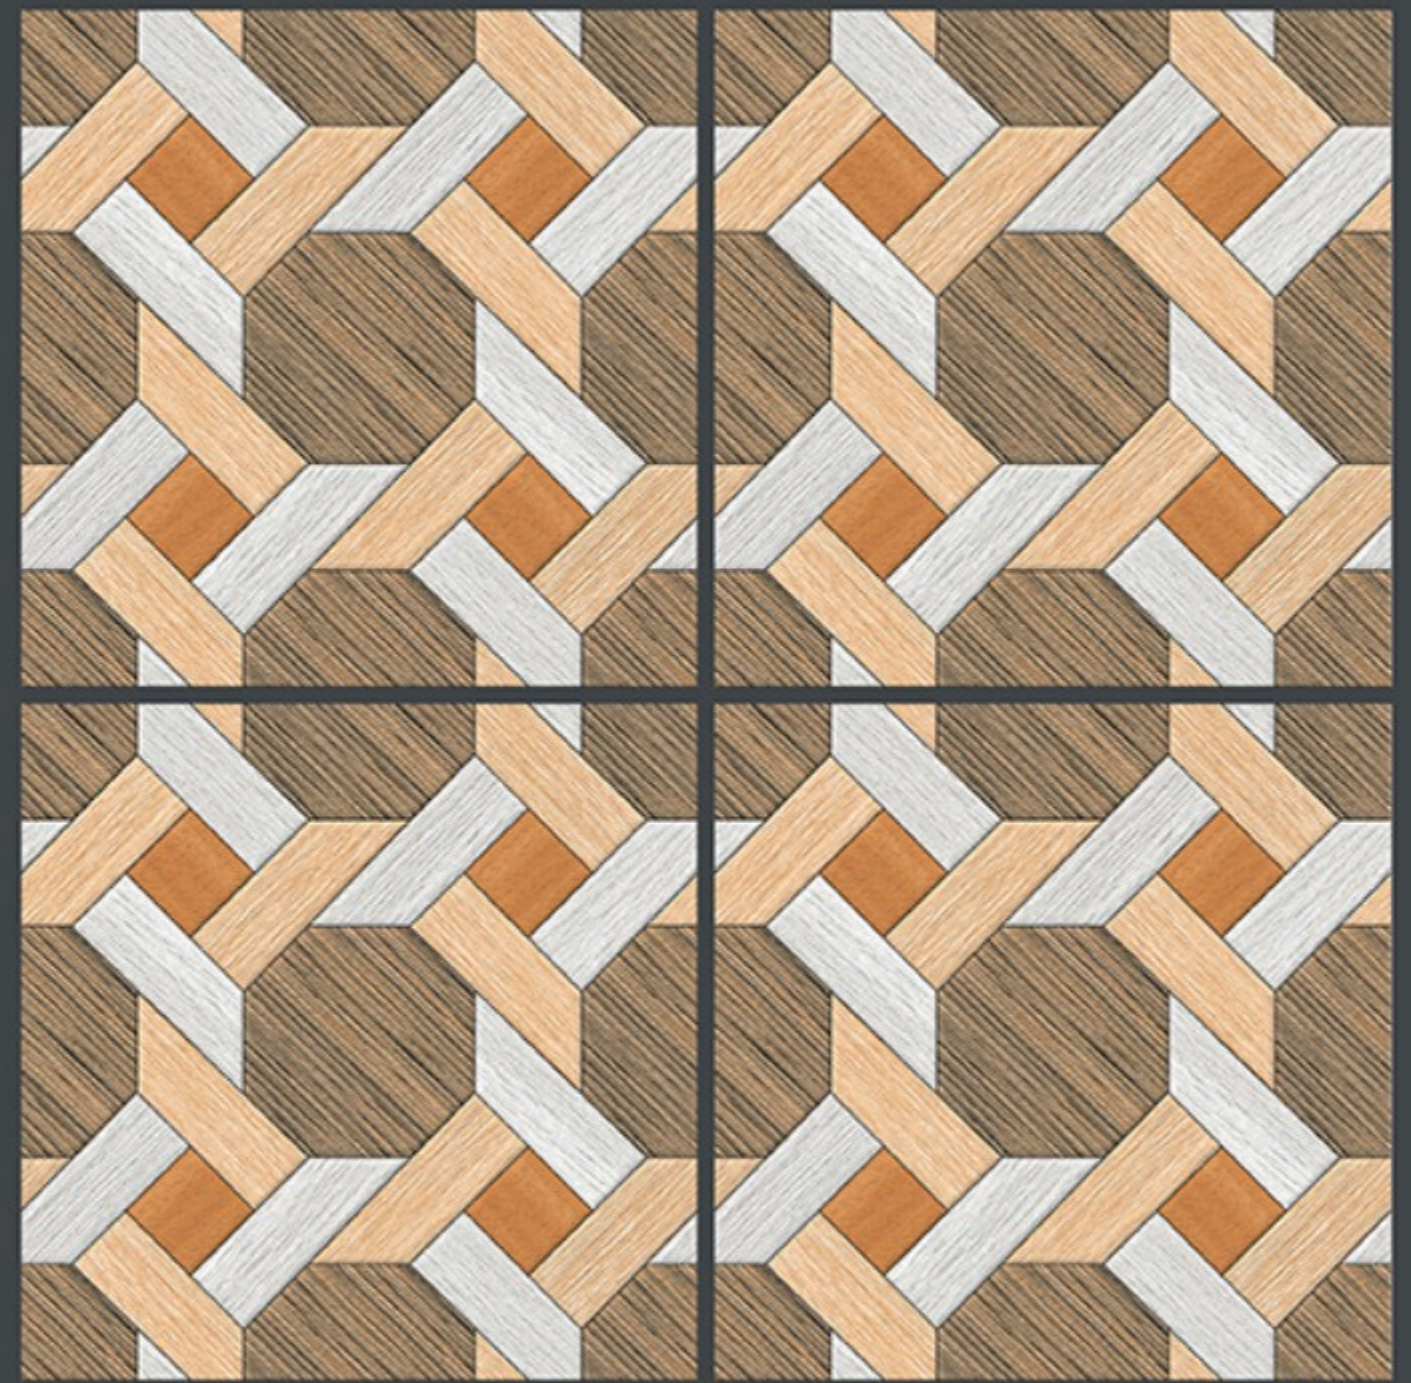

NEW
ARRIVAL

400x
400mm
DIGITAL VITRIFIED
PARKING TILES

6044

Finish :- PUNCH

HEAVY DUTY
PARKING TILES

- FROST RESISTANCE
- ZERO MAINTENANCE
- RESIDENTIAL
- DURABLE
- ECO FRIENDLY