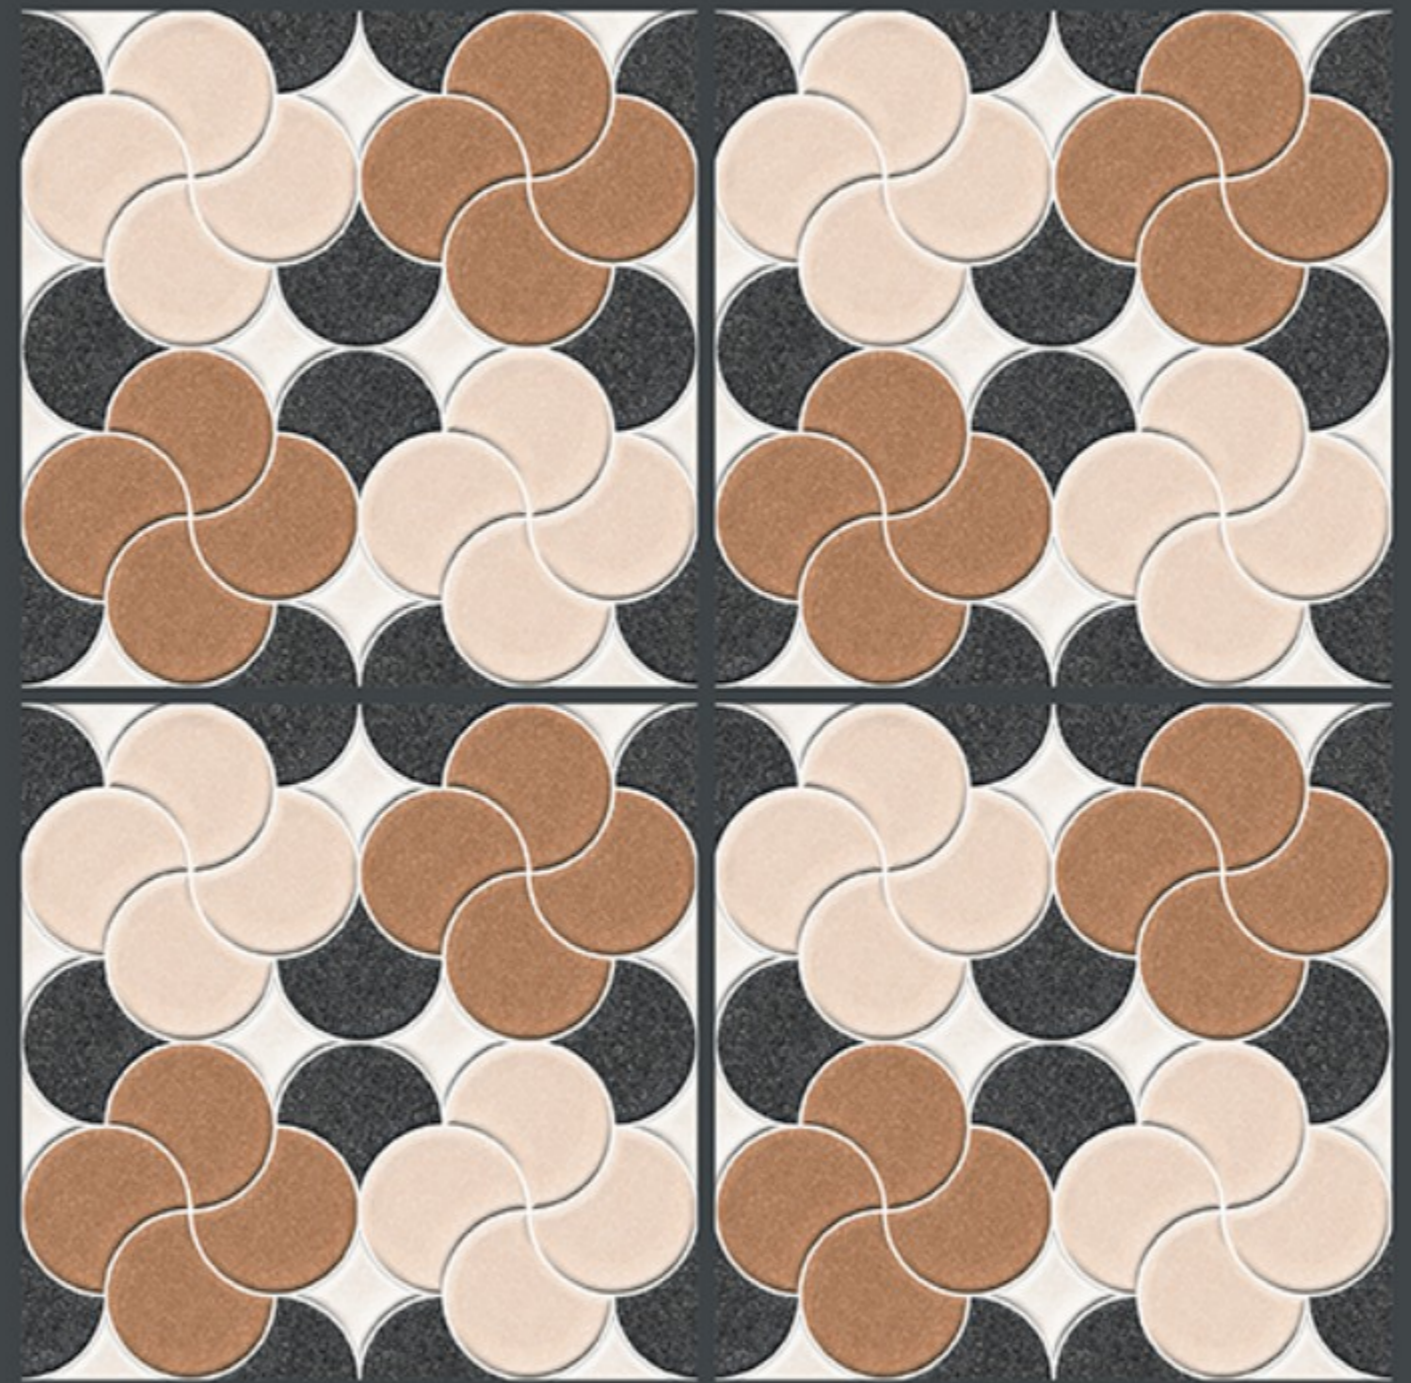

NEW
ARRIVAL

400x
400mm
DIGITAL VITRIFIED
PARKING TILES

5929

Finish :- PUNCH

HEAVY DUTY
PARKING TILES

- FROST RESISTANCE
- ZERO MAINTENANCE
- RESIDENTIAL
- DURABLE
- ECO FRIENDLY