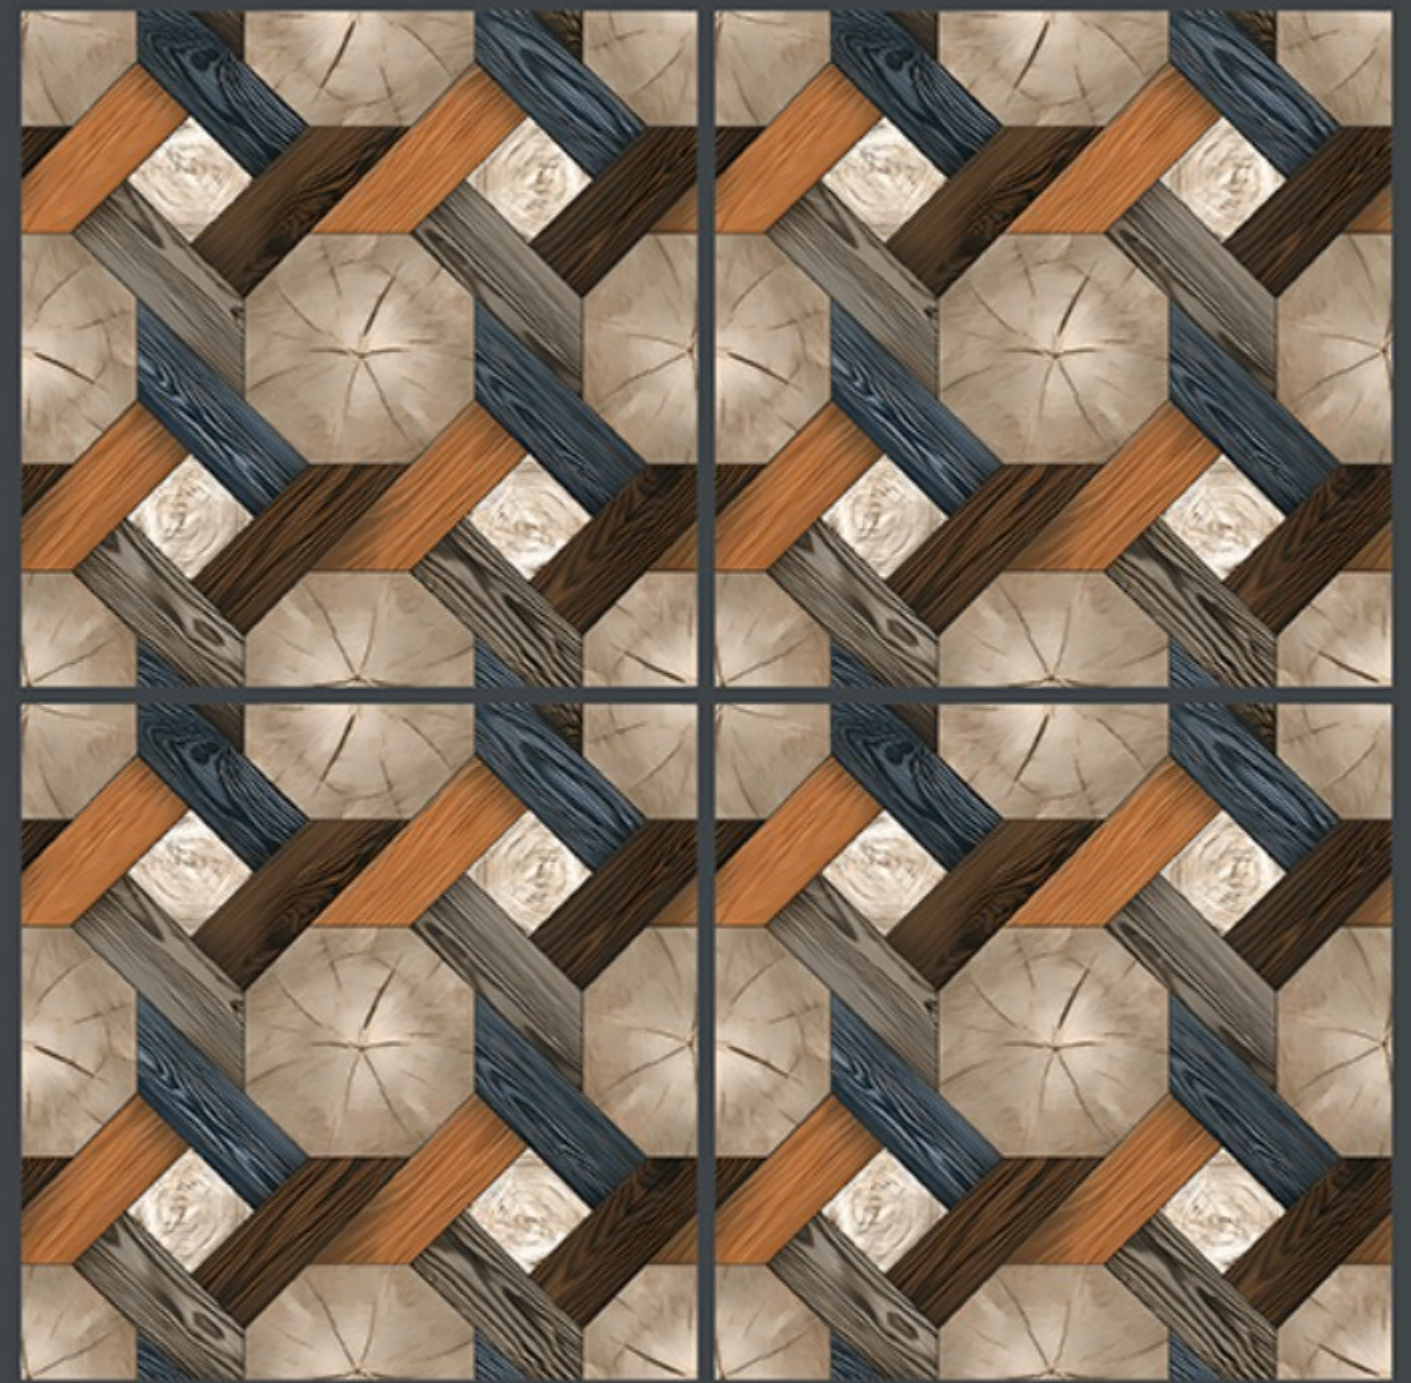

NEW
ARRIVAL

400x
400mm
DIGITAL VITRIFIED
PARKING TILES

6041

Finish :- PUNCH

HEAVY DUTY
PARKING TILES

-  FROST RESISTANCE
-  ZERO MAINTENANCE
-  RESIDENTIAL
-  DURABLE
-  ECO FRIENDLY

NEW
ARRIVAL

400x
400mm
DIGITAL VITRIFIED
PARKING TILES