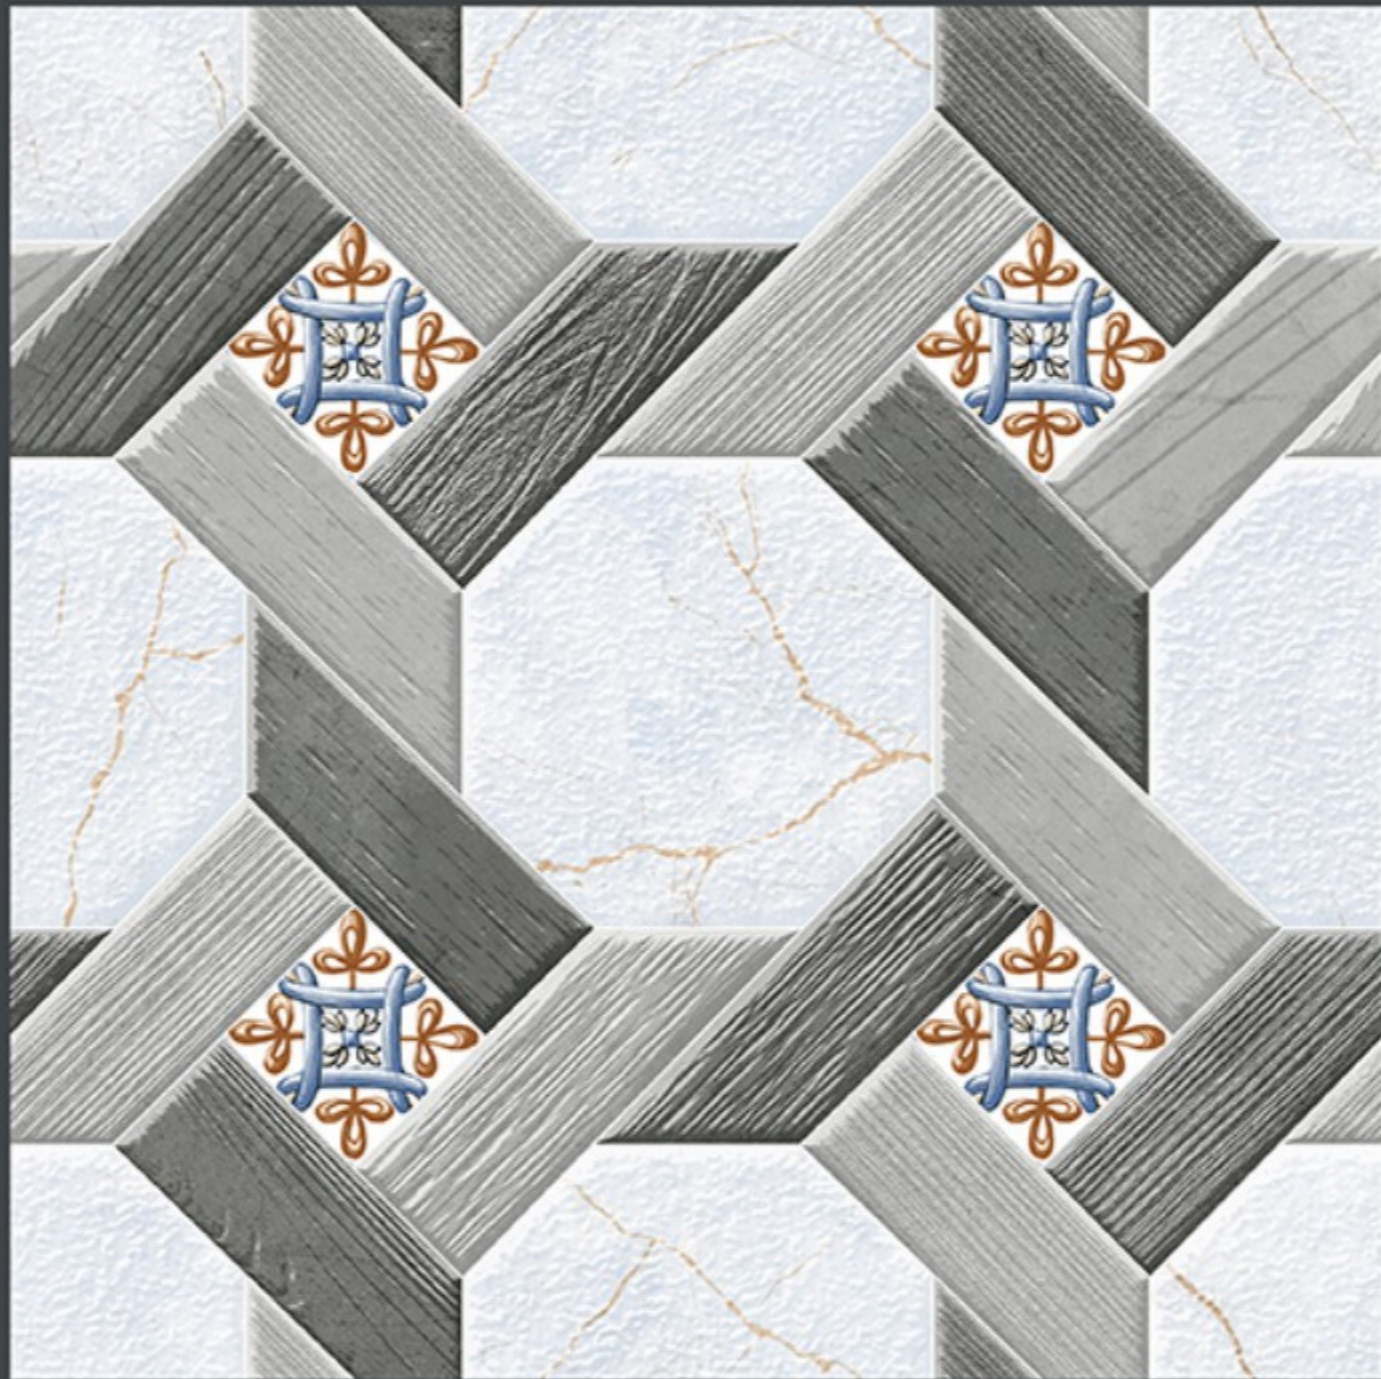

400x
400mm
DIGITAL VITRIFIED
PARKING TILES

6038

Finish :- PUNCH

HEAVY DUTY
PARKING TILES

FROST
RESISTANCE

ZERO
MAINTENANCE

RESIDENTIAL

DURABLE

ECO
FRIENDLY