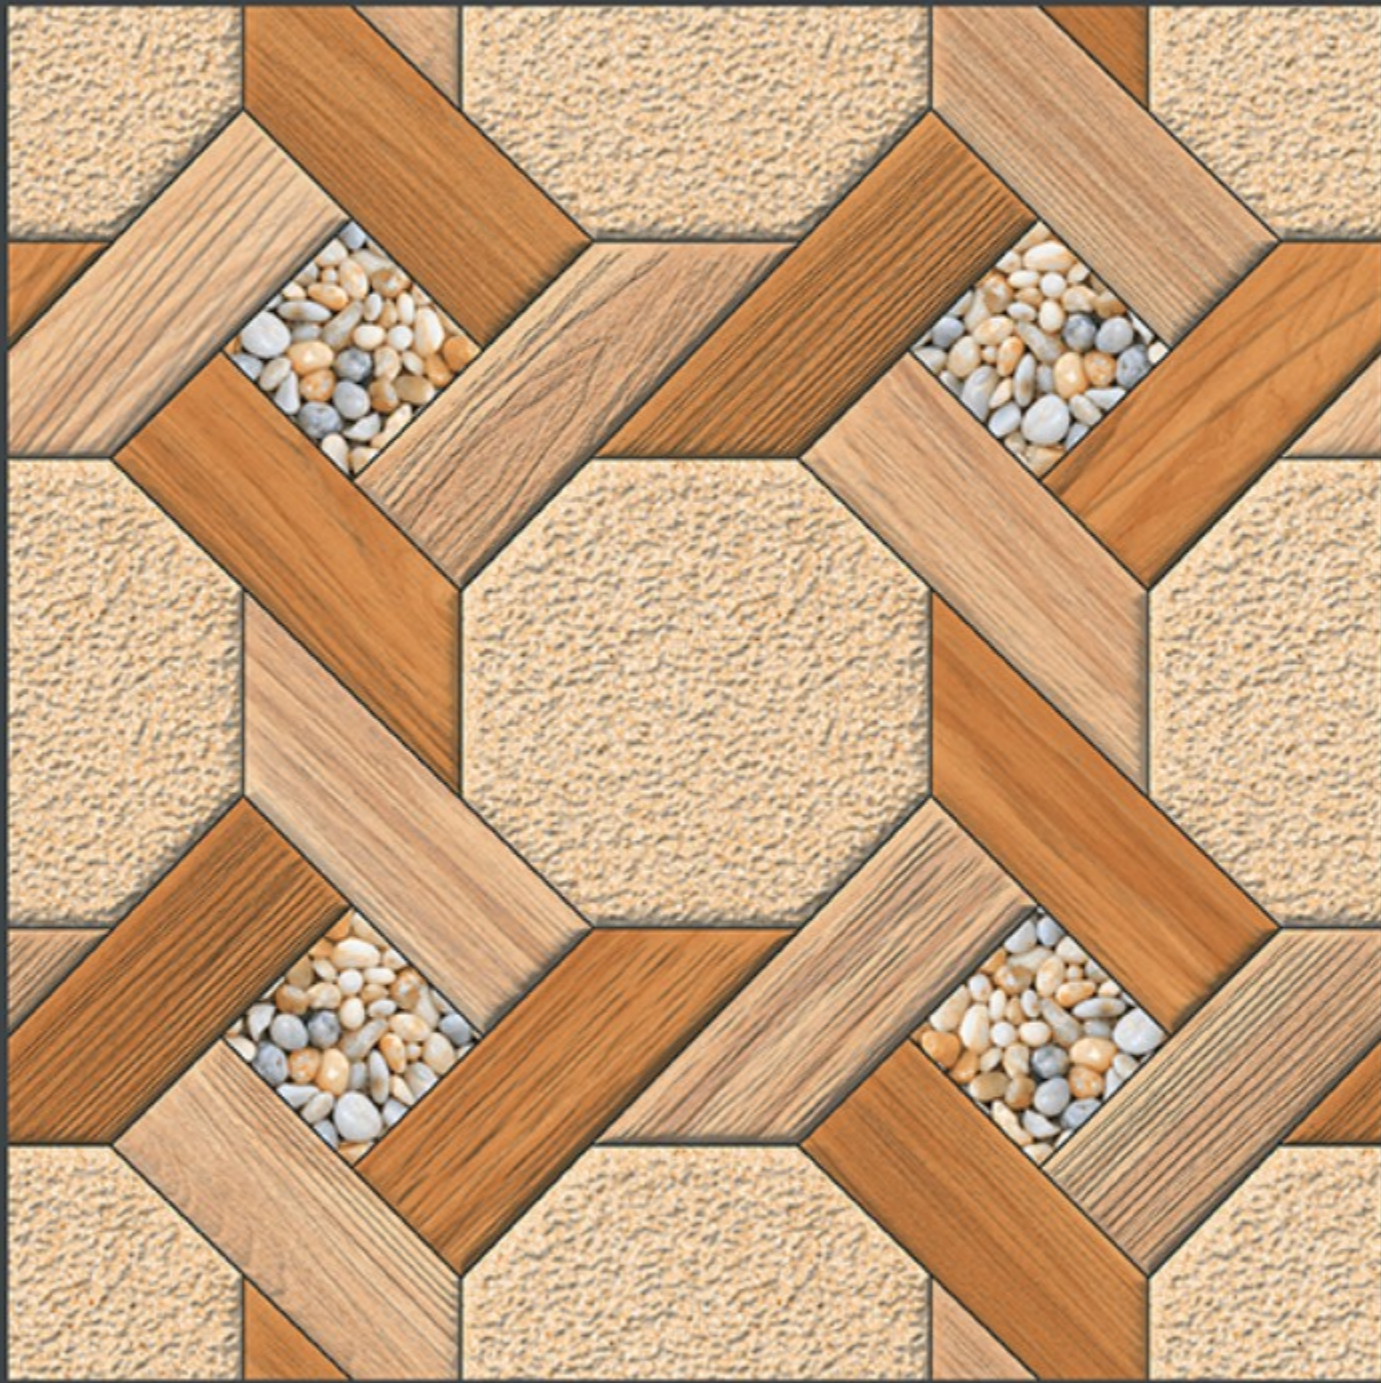

400x
400mm
DIGITAL VITRIFIED
PARKING TILES

6020

Finish :- PUNCH

HEAVY DUTY
PARKING TILES

- FROST RESISTANCE
- ZERO MAINTENANCE
- RESIDENTIAL
- DURABLE
- ECO FRIENDLY