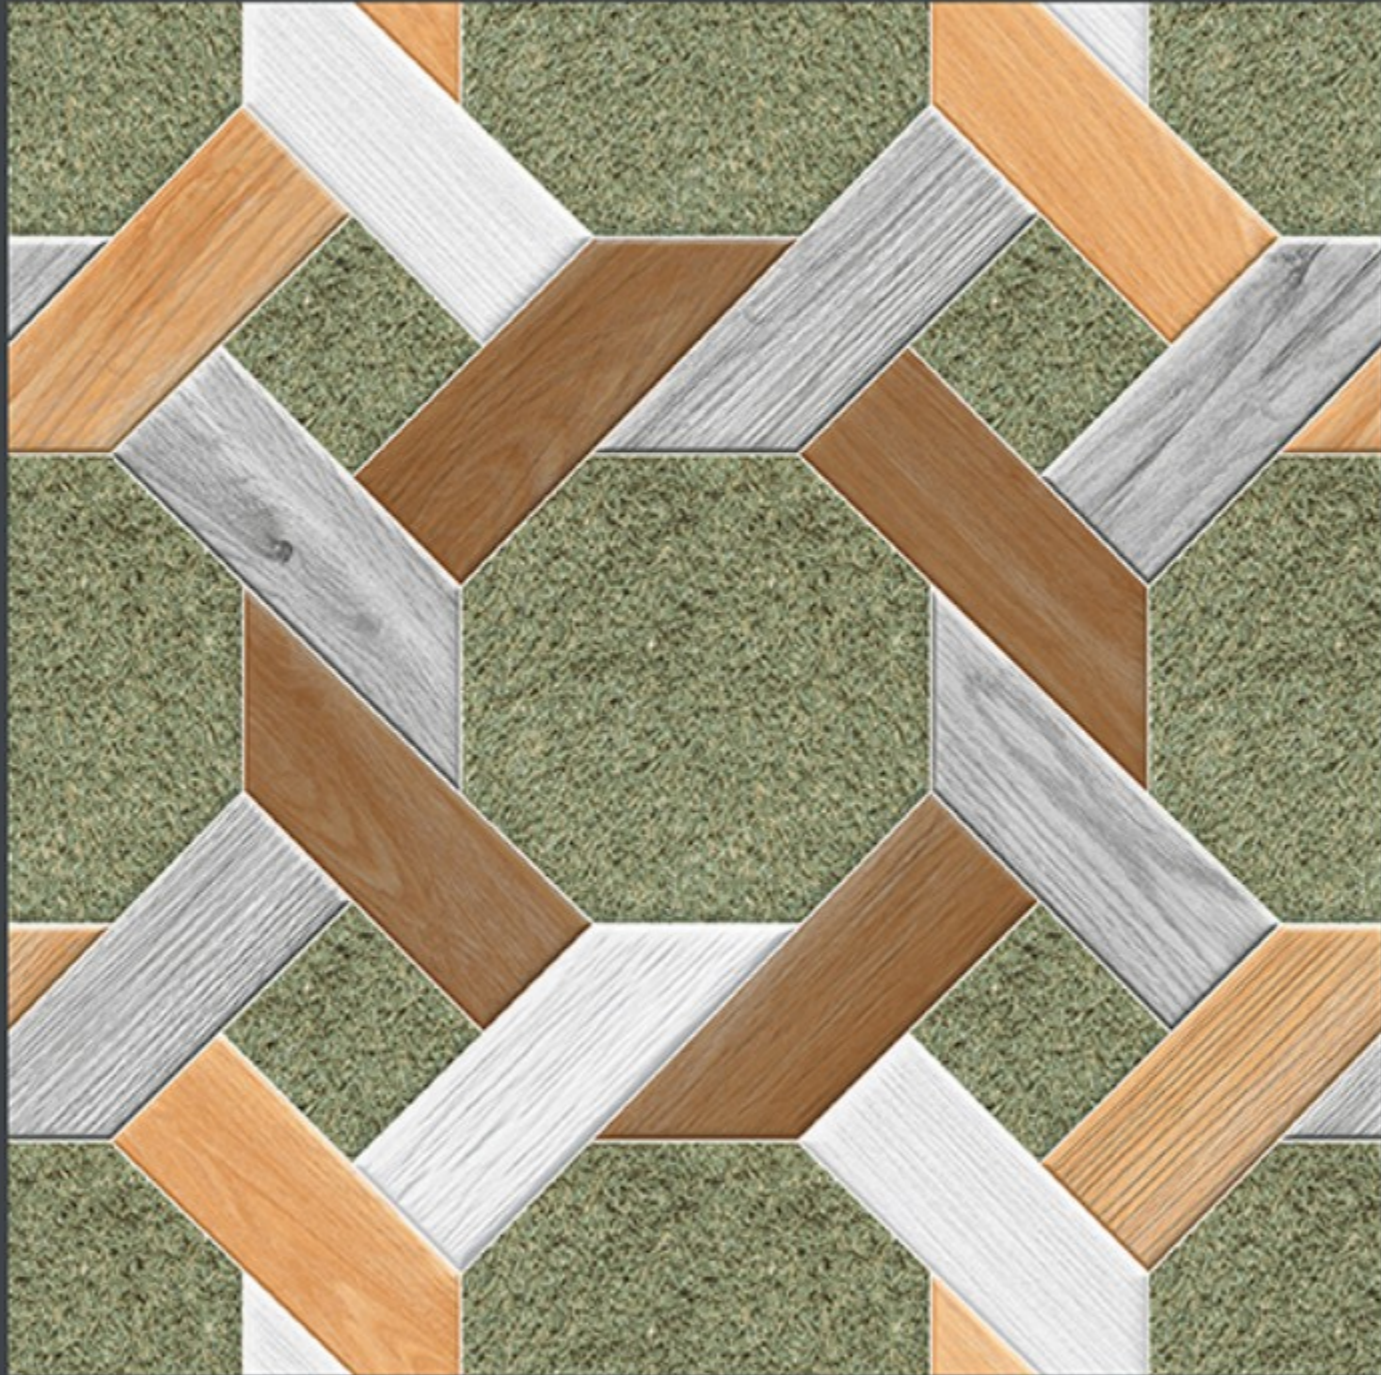

400x
400mm
DIGITAL VITRIFIED
PARKING TILES

6022

Finish :- PUNCH

HEAVY DUTY
PARKING TILES