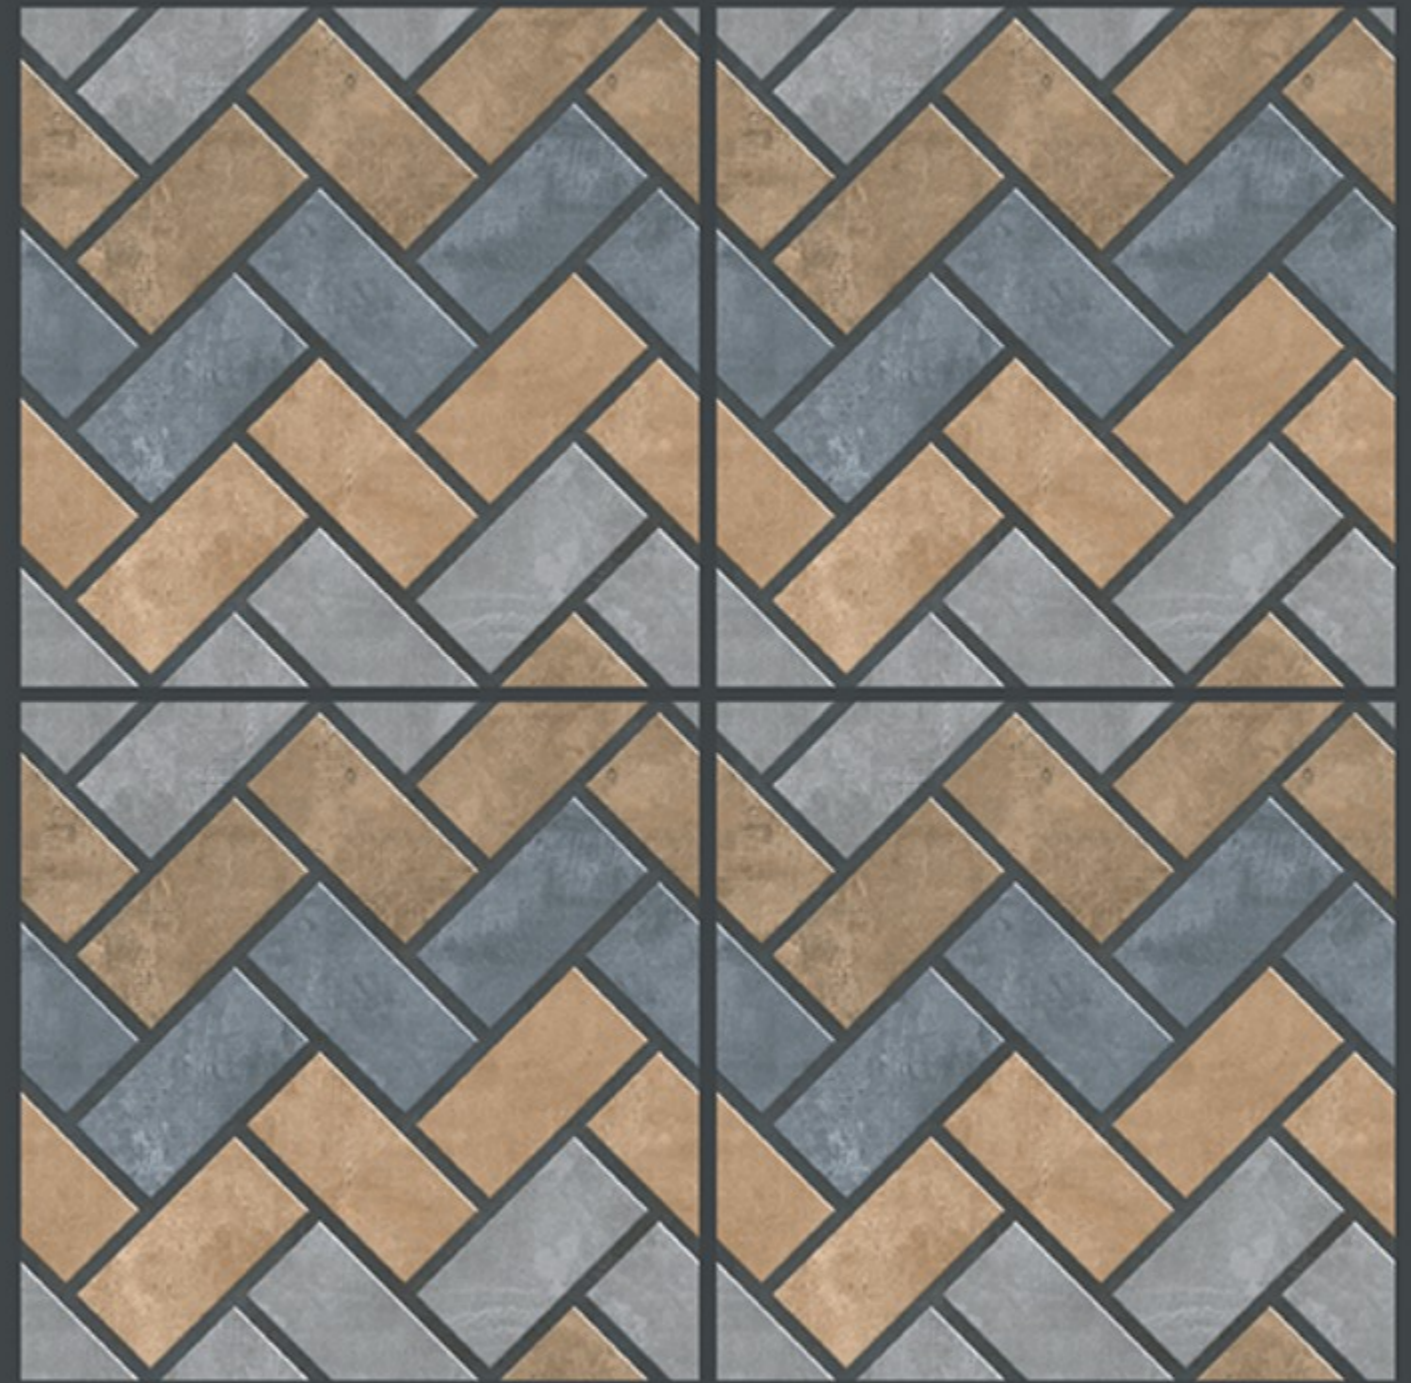

400x
400mm
DIGITAL VITRIFIED
PARKING TILES

6113

Finish :- PUNCH

HEAVY DUTY
PARKING TILES

- FROST RESISTANCE
- ZERO MAINTENANCE
- RESIDENTIAL
- DURABLE
- ECO FRIENDLY