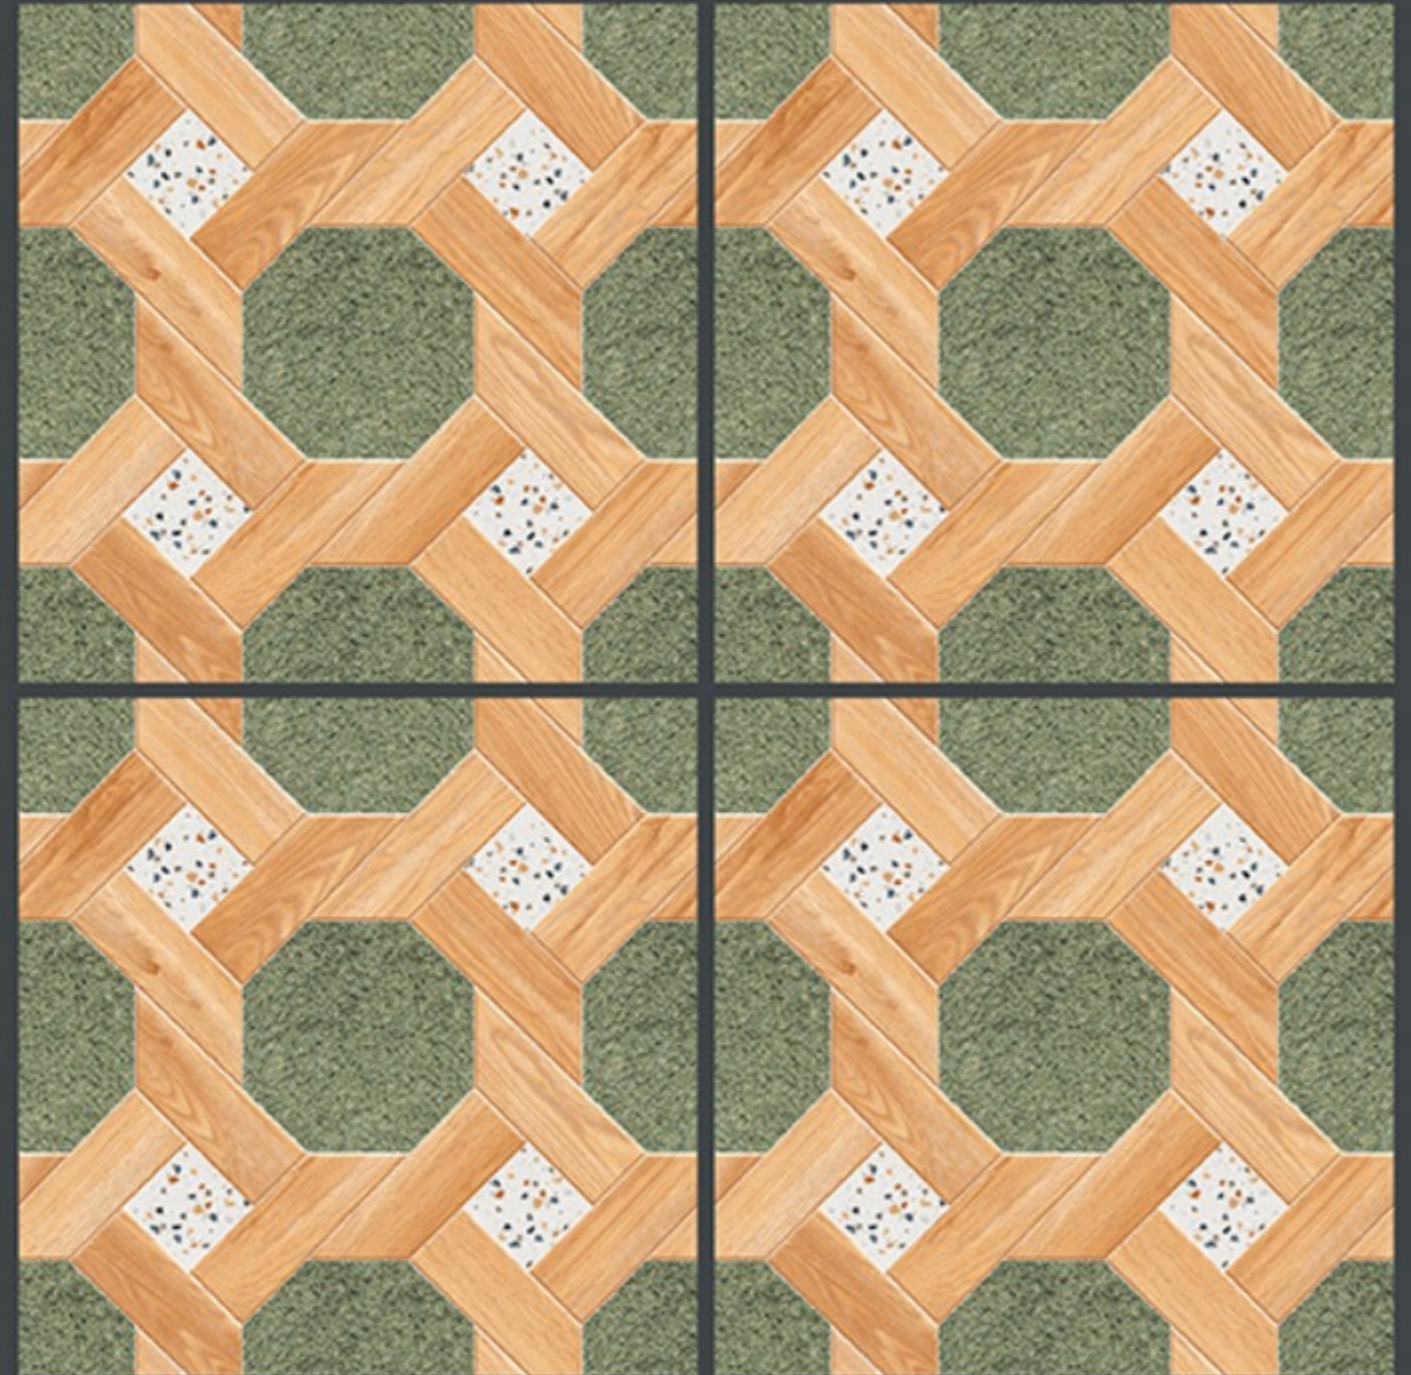

400x
400mm
DIGITAL VITRIFIED
PARKING TILES

6008

Finish :- PUNCH

HEAVY DUTY
PARKING TILES

FROST
RESISTANCE

ZERO
MAINTENANCE

RESIDENTIAL

DURABLE

ECO
FRIENDLY