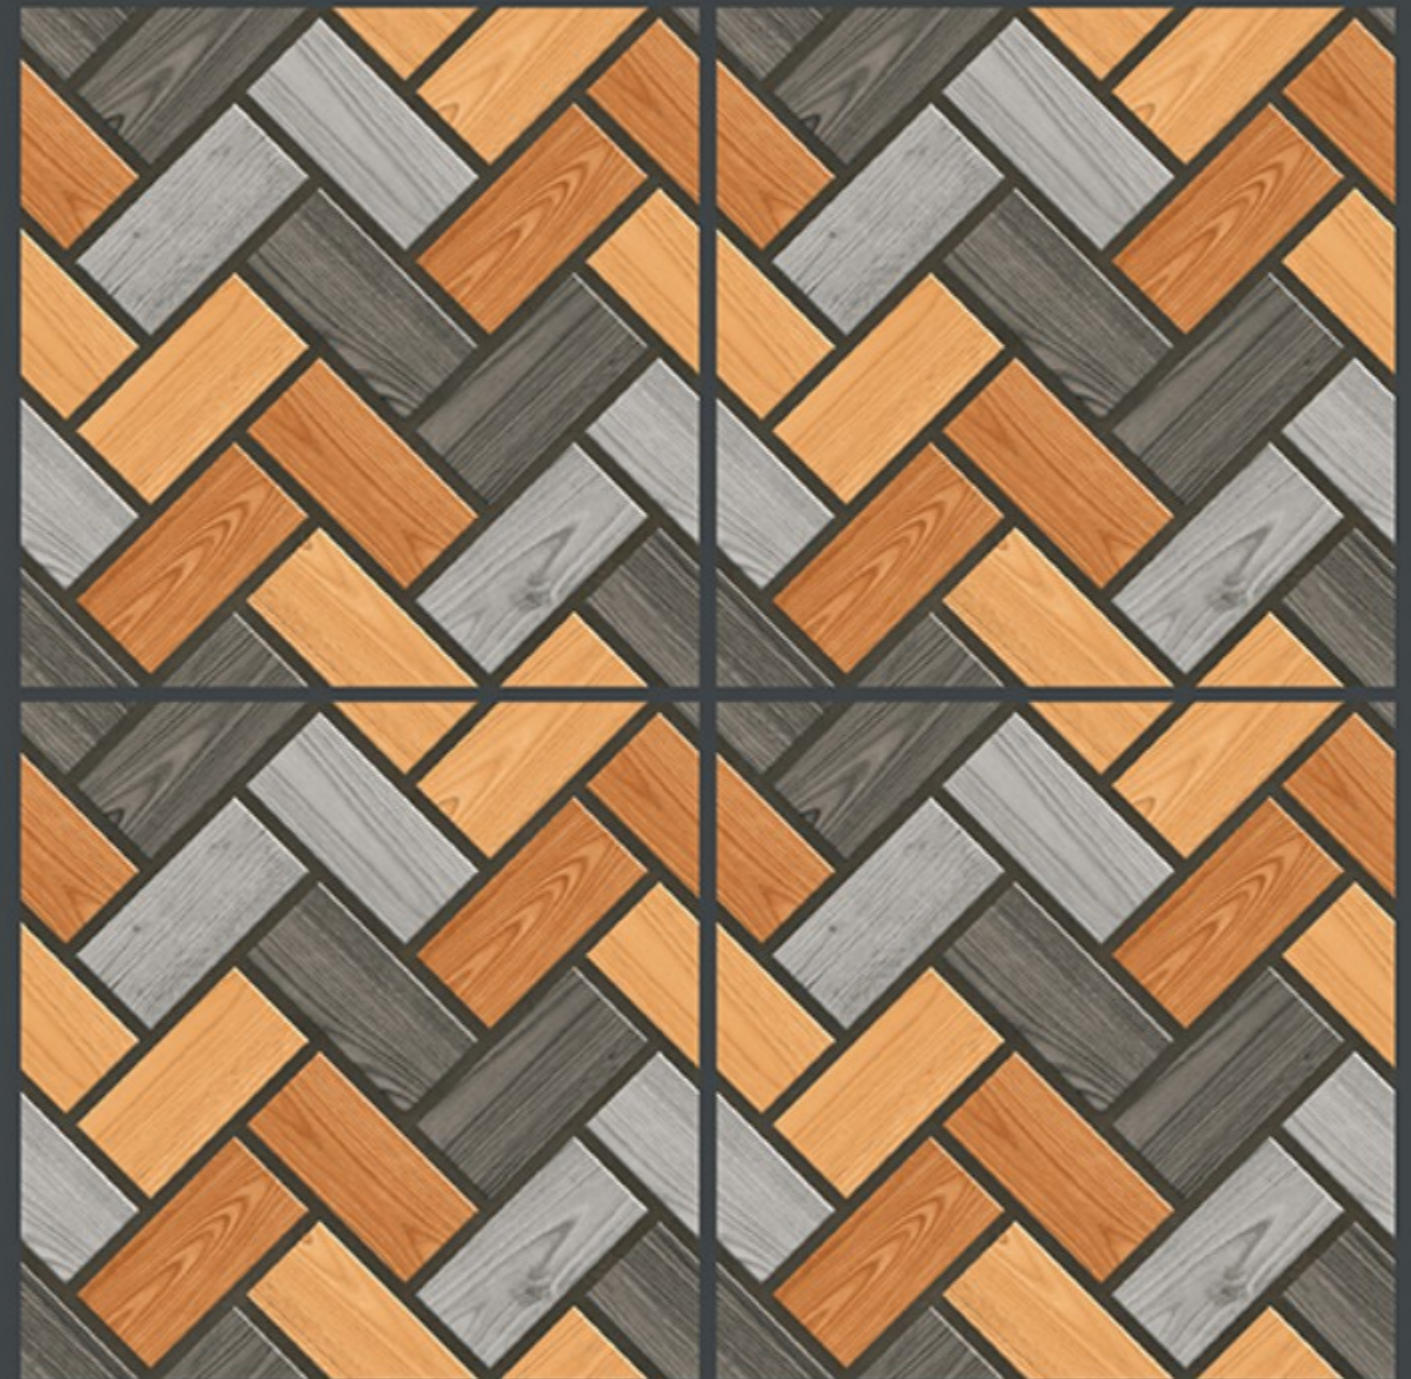

Finish :- PUNCH

HEAVY DUTY
PARKING TILES

-  FROST RESISTANCE
-  ZERO MAINTENANCE
-  RESIDENTIAL
-  DURABLE
-  ECO FRIENDLY

400x
400mm
DIGITAL VITRIFIED
PARKING TILES

6107

HEAVY DUTY
PARKING TILES

400x
400mm
DIGITAL VITRIFIED
PARKING TILES