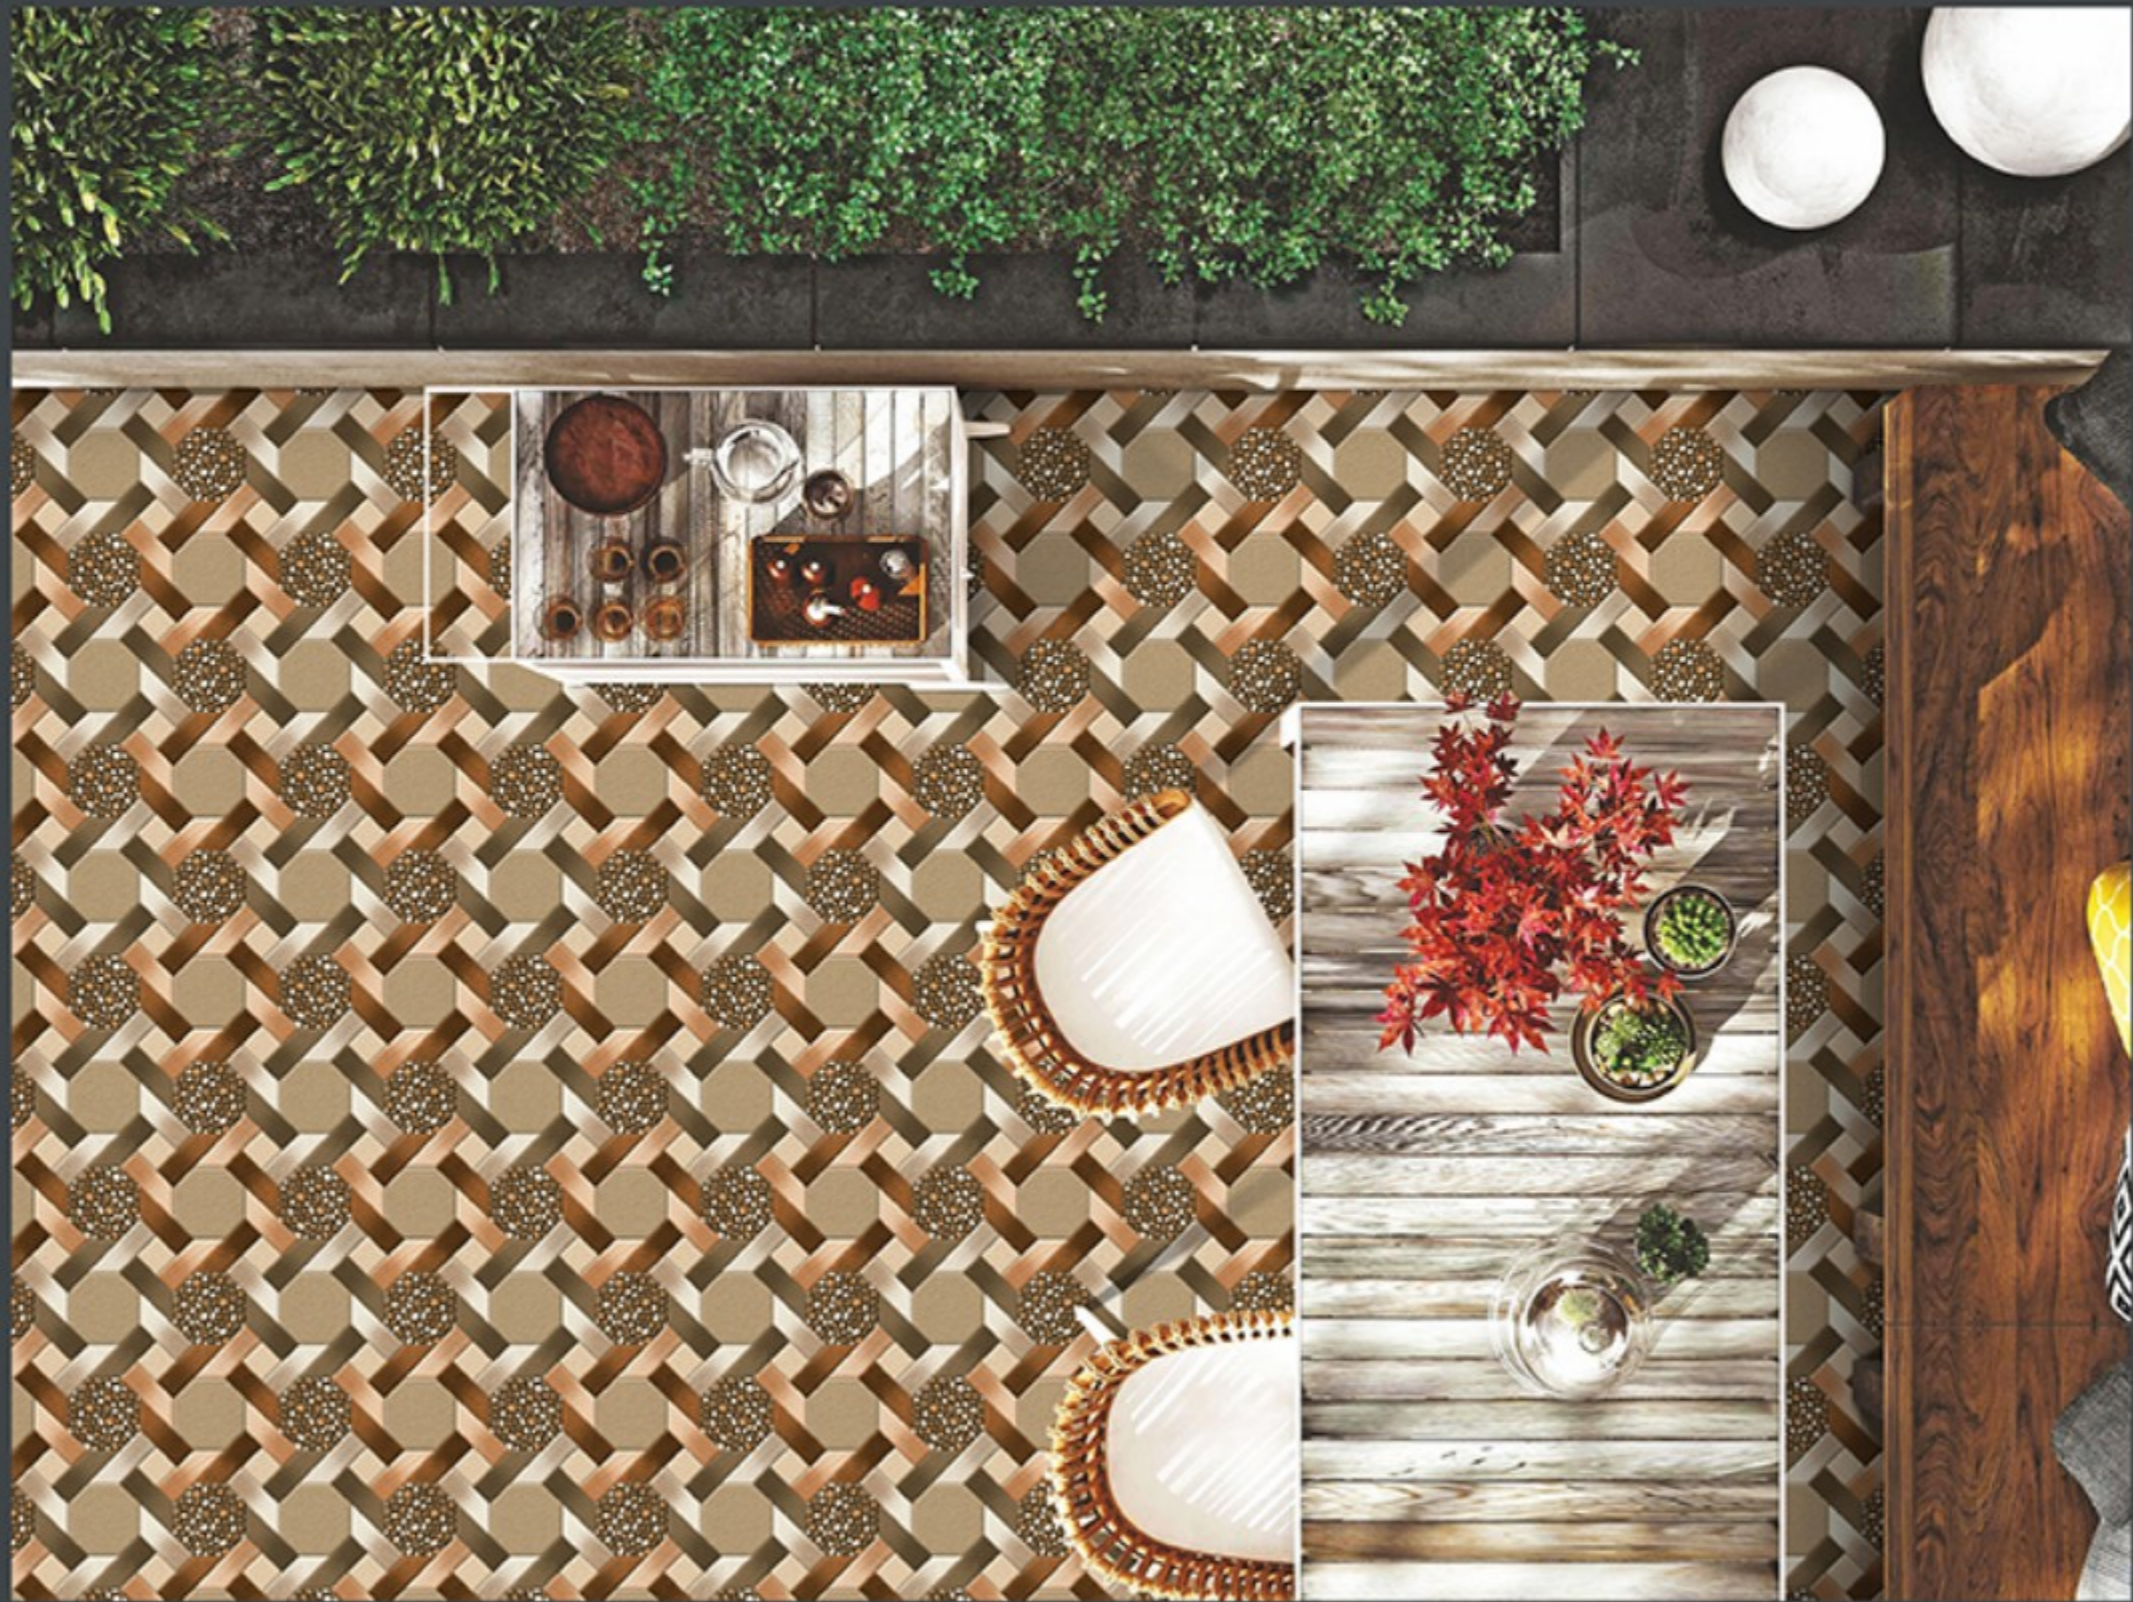

HEAVY DUTY
PARKING TILES

FROST
RESISTANCE

ZERO
MAINTENANCE

RESIDENTIAL

DURABLE

ECO
FRIENDLY

400x
400mm
DIGITAL VITRIFIED
PARKING TILES

6027