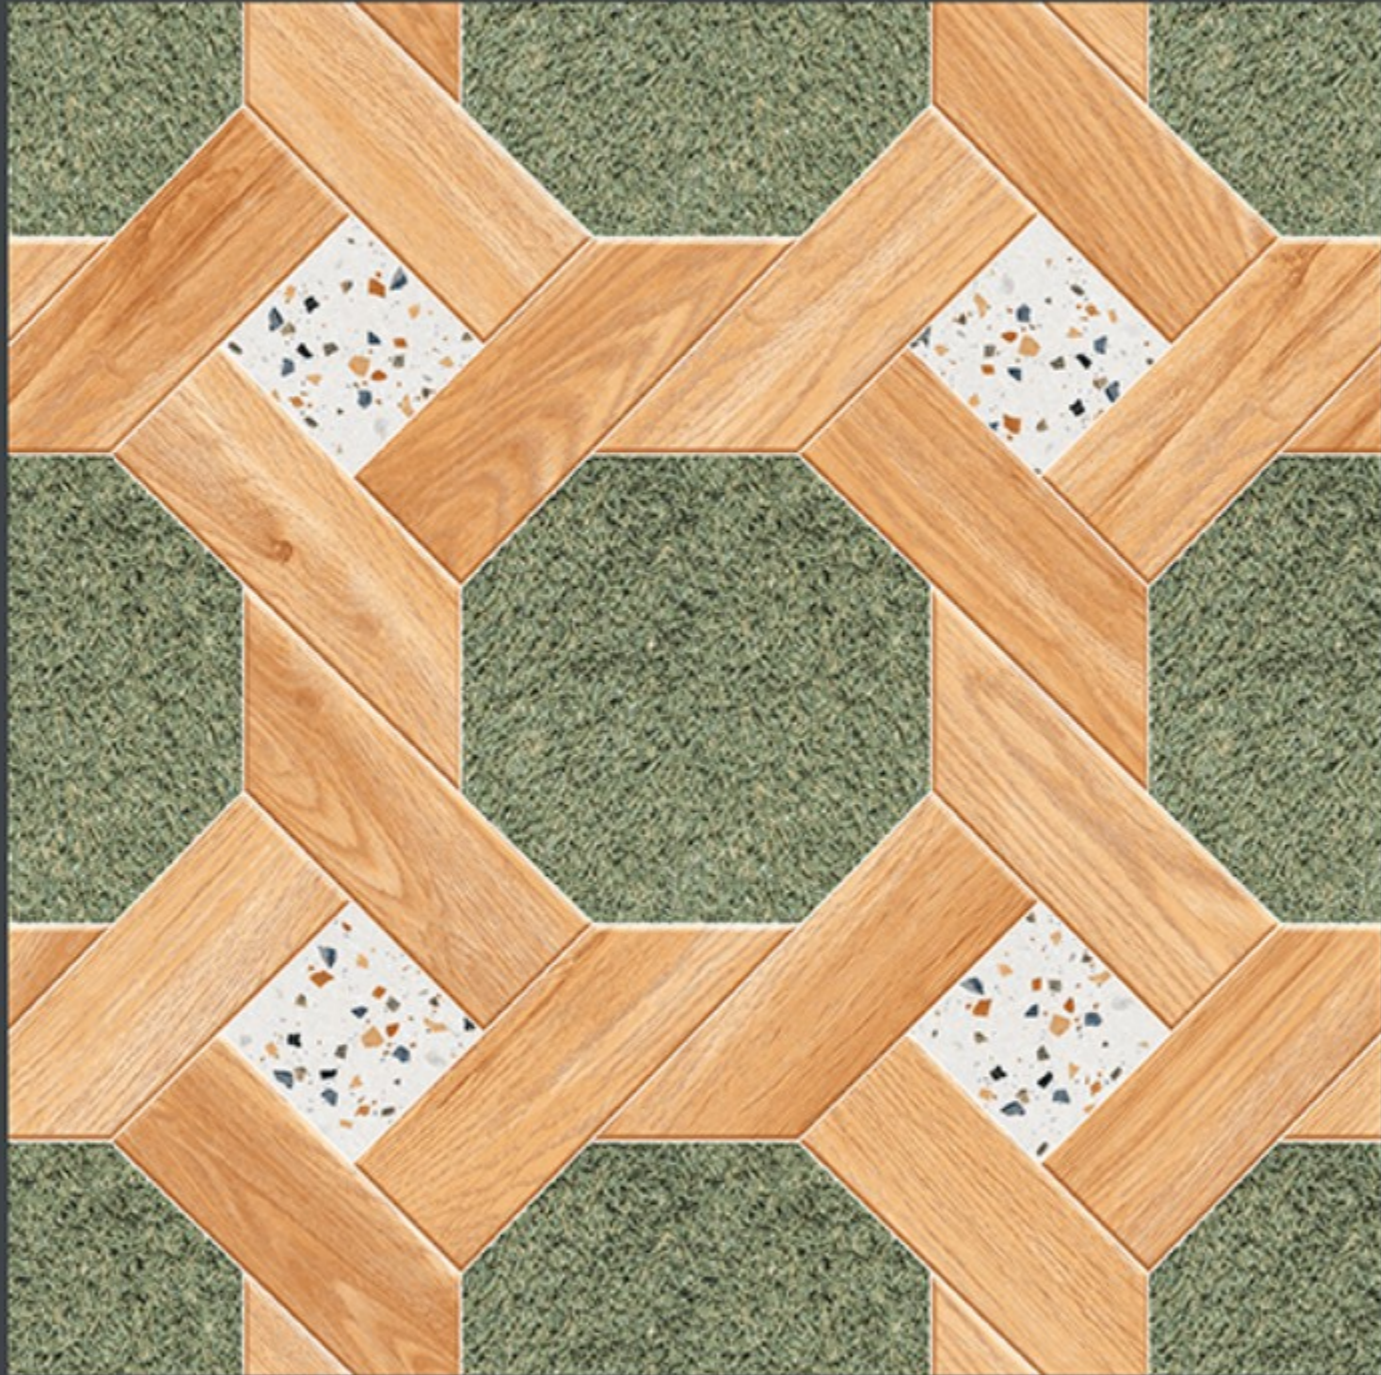

400x
400mm
DIGITAL VITRIFIED
PARKING TILES

6008

Finish :- PUNCH

HEAVY DUTY
PARKING TILES

FROST
RESISTANCE

ZERO
MAINTENANCE

RESIDENTIAL

DURABLE

ECO
FRIENDLY