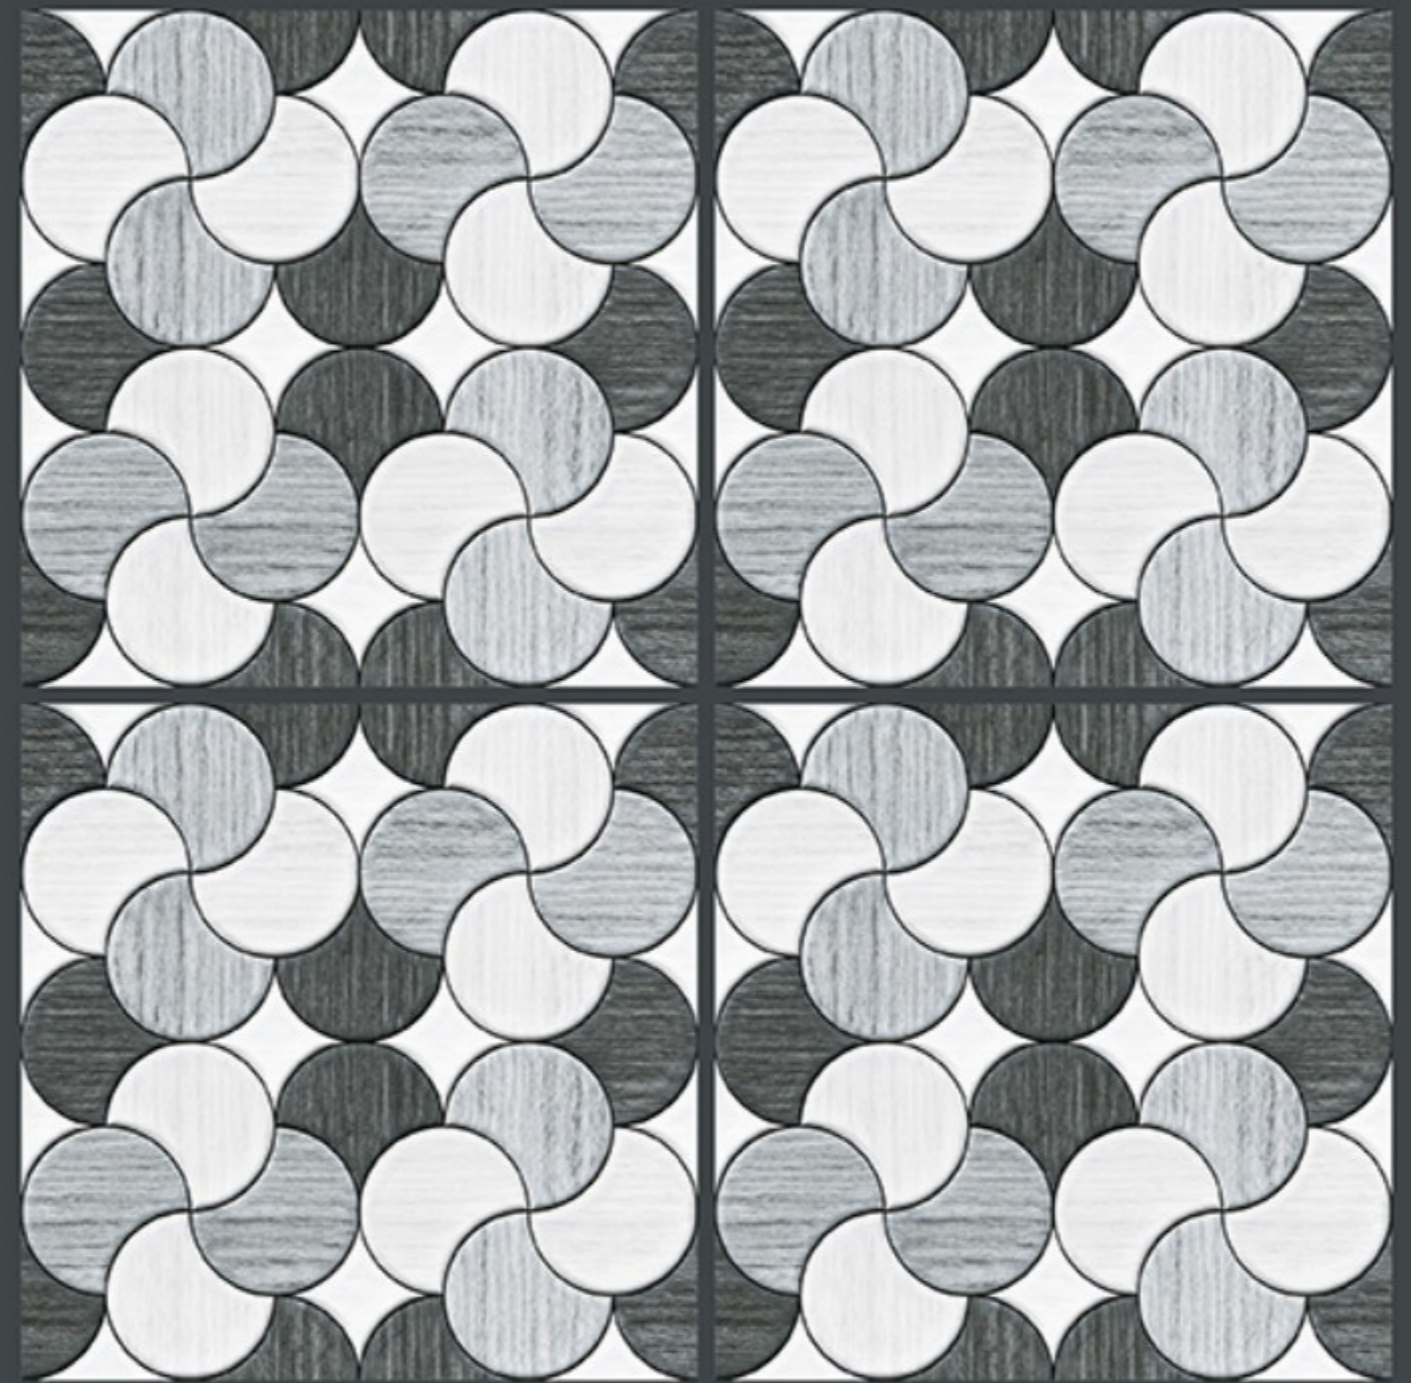

400x
400mm
DIGITAL VITRIFIED
PARKING TILES

5931

Finish :- PUNCH

HEAVY DUTY
PARKING TILES

-  FROST RESISTANCE
-  ZERO MAINTENANCE
-  RESIDENTIAL
-  DURABLE
-  ECO FRIENDLY

NEW
ARRIVAL

400x
400mm
DIGITAL VITRIFIED
PARKING TILES