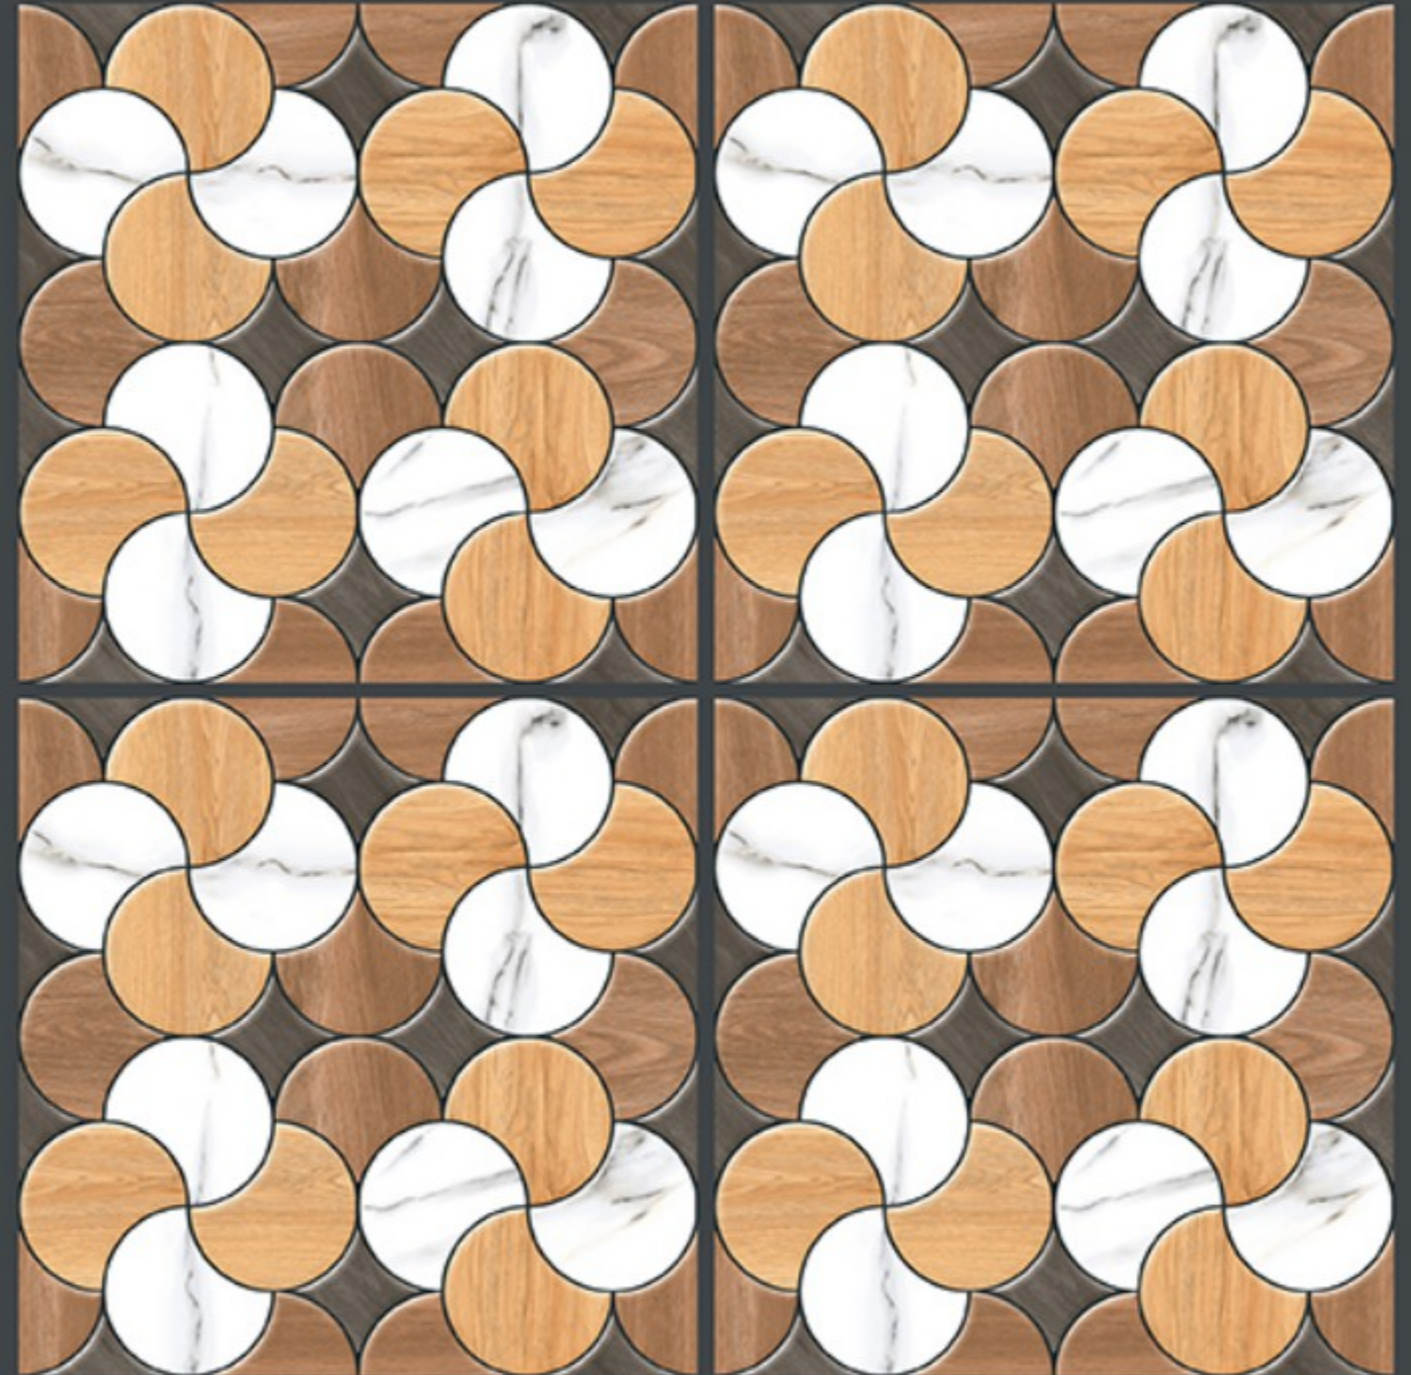

-  FROST RESISTANCE
-  ZERO MAINTENANCE
-  RESIDENTIAL
-  DURABLE
-  ECO FRIENDLY

400x
400mm
DIGITAL VITRIFIED
PARKING TILES

5915

Finish :- PUNCH

HEAVY DUTY
PARKING TILES

400x
400mm
DIGITAL VITRIFIED
PARKING TILES