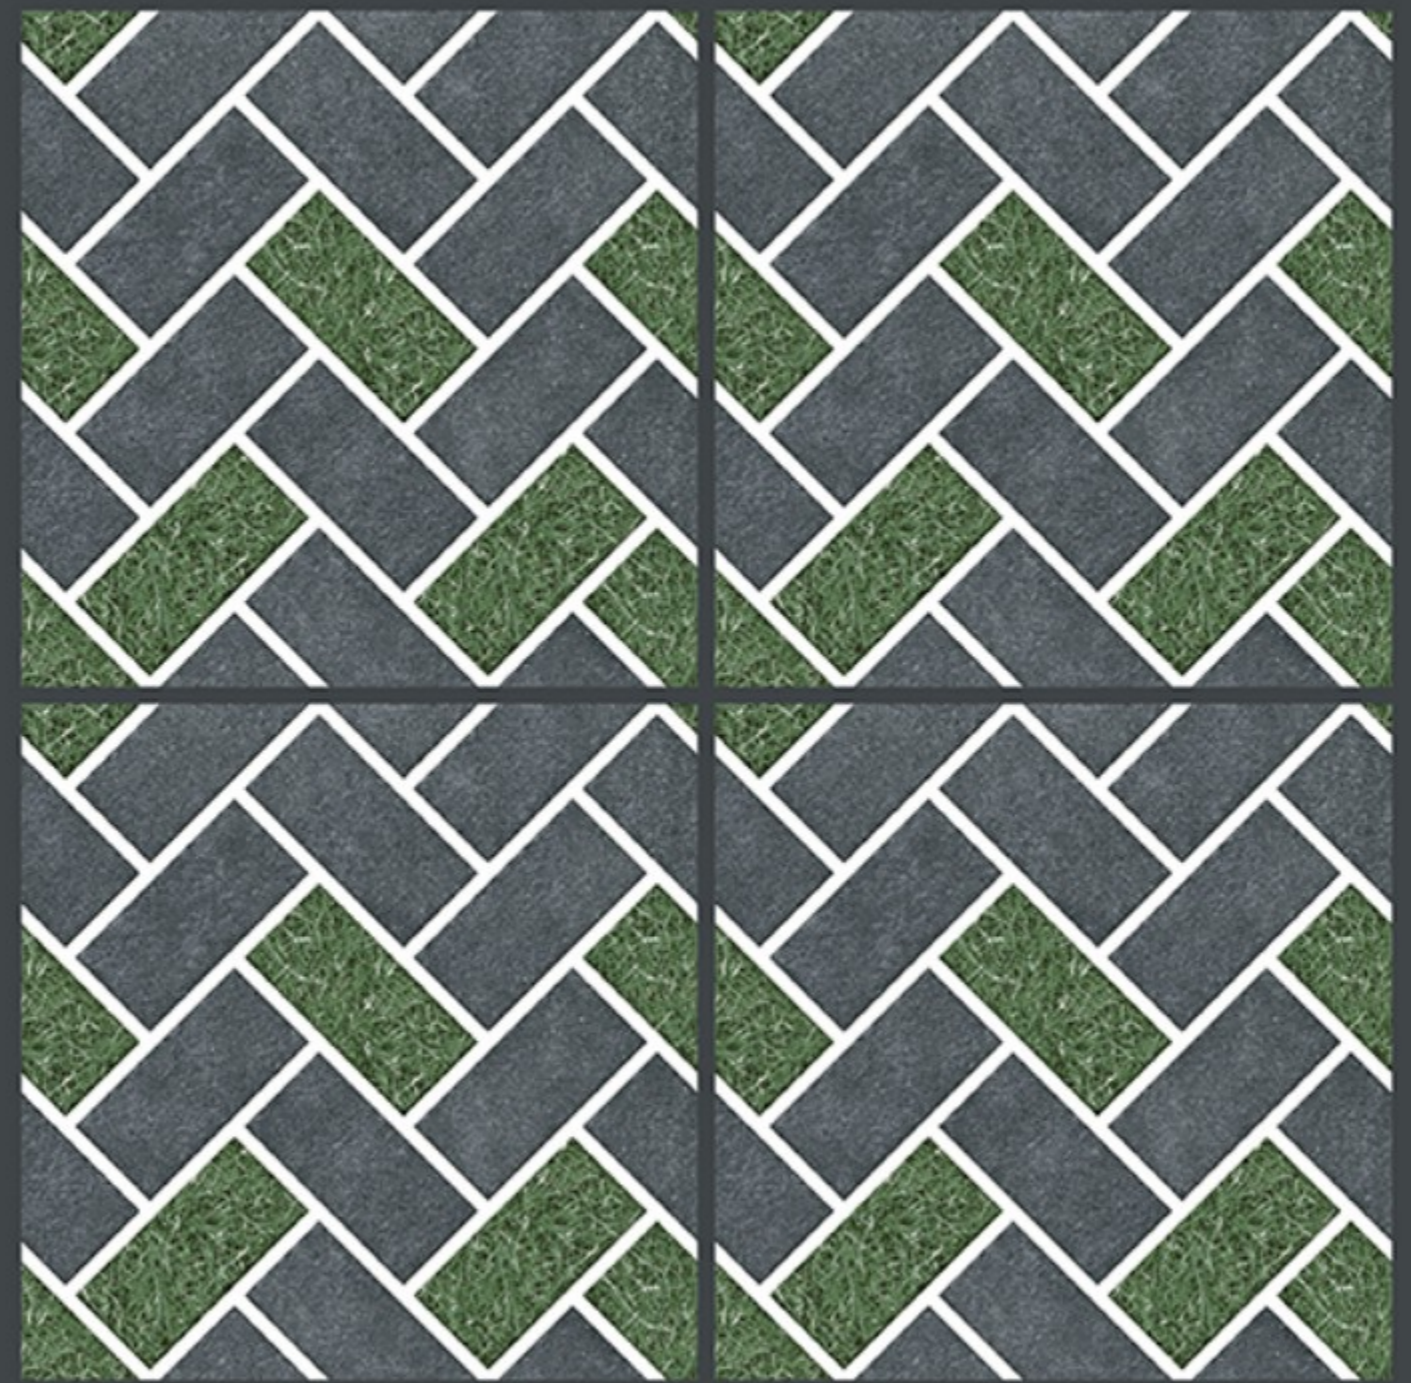

HEAVY DUTY
PARKING TILES

FROST
RESISTANCE

ZERO
MAINTENANCE

RESIDENTIAL

DURABLE

ECO
FRIENDLY

NEW
ARRIVAL

400x
400mm
DIGITAL VITRIFIED
PARKING TILES