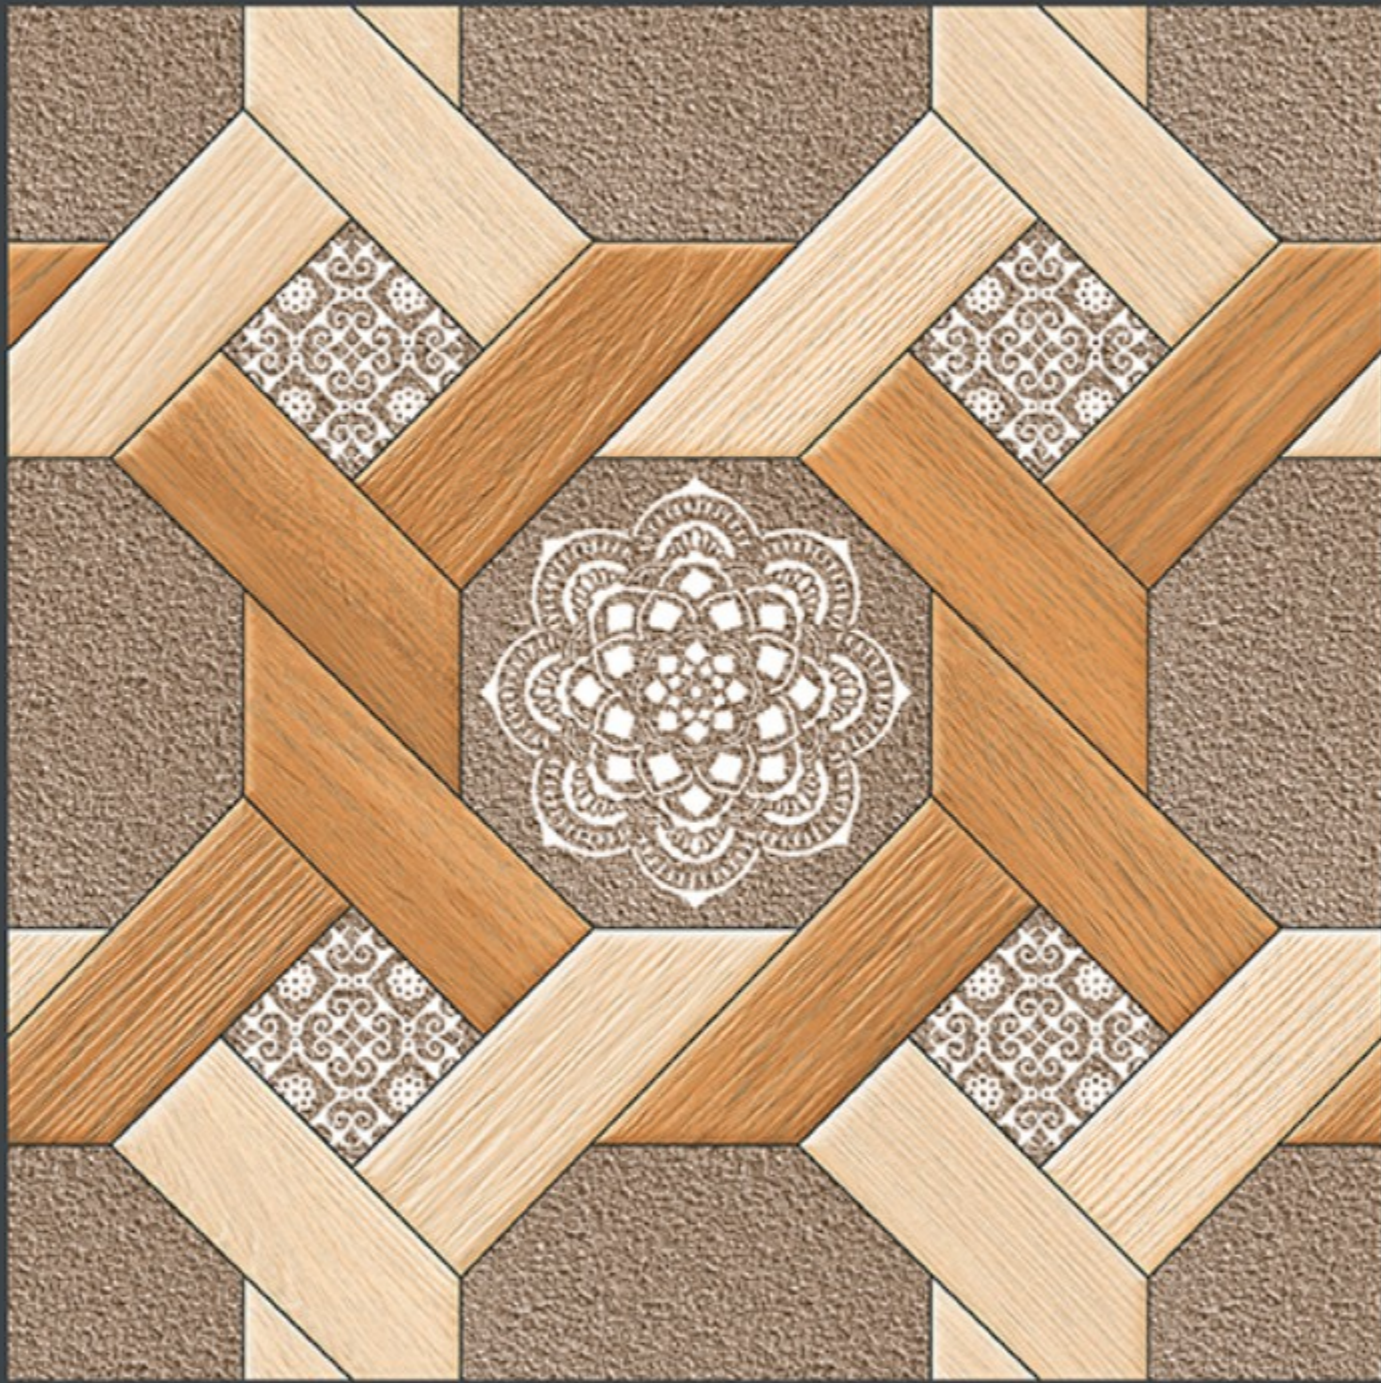

400x
400mm
DIGITAL VITRIFIED
PARKING TILES

6002

Finish :- PUNCH

HEAVY DUTY
PARKING TILES

- FROST RESISTANCE
- ZERO MAINTENANCE
- RESIDENTIAL
- DURABLE
- ECO FRIENDLY