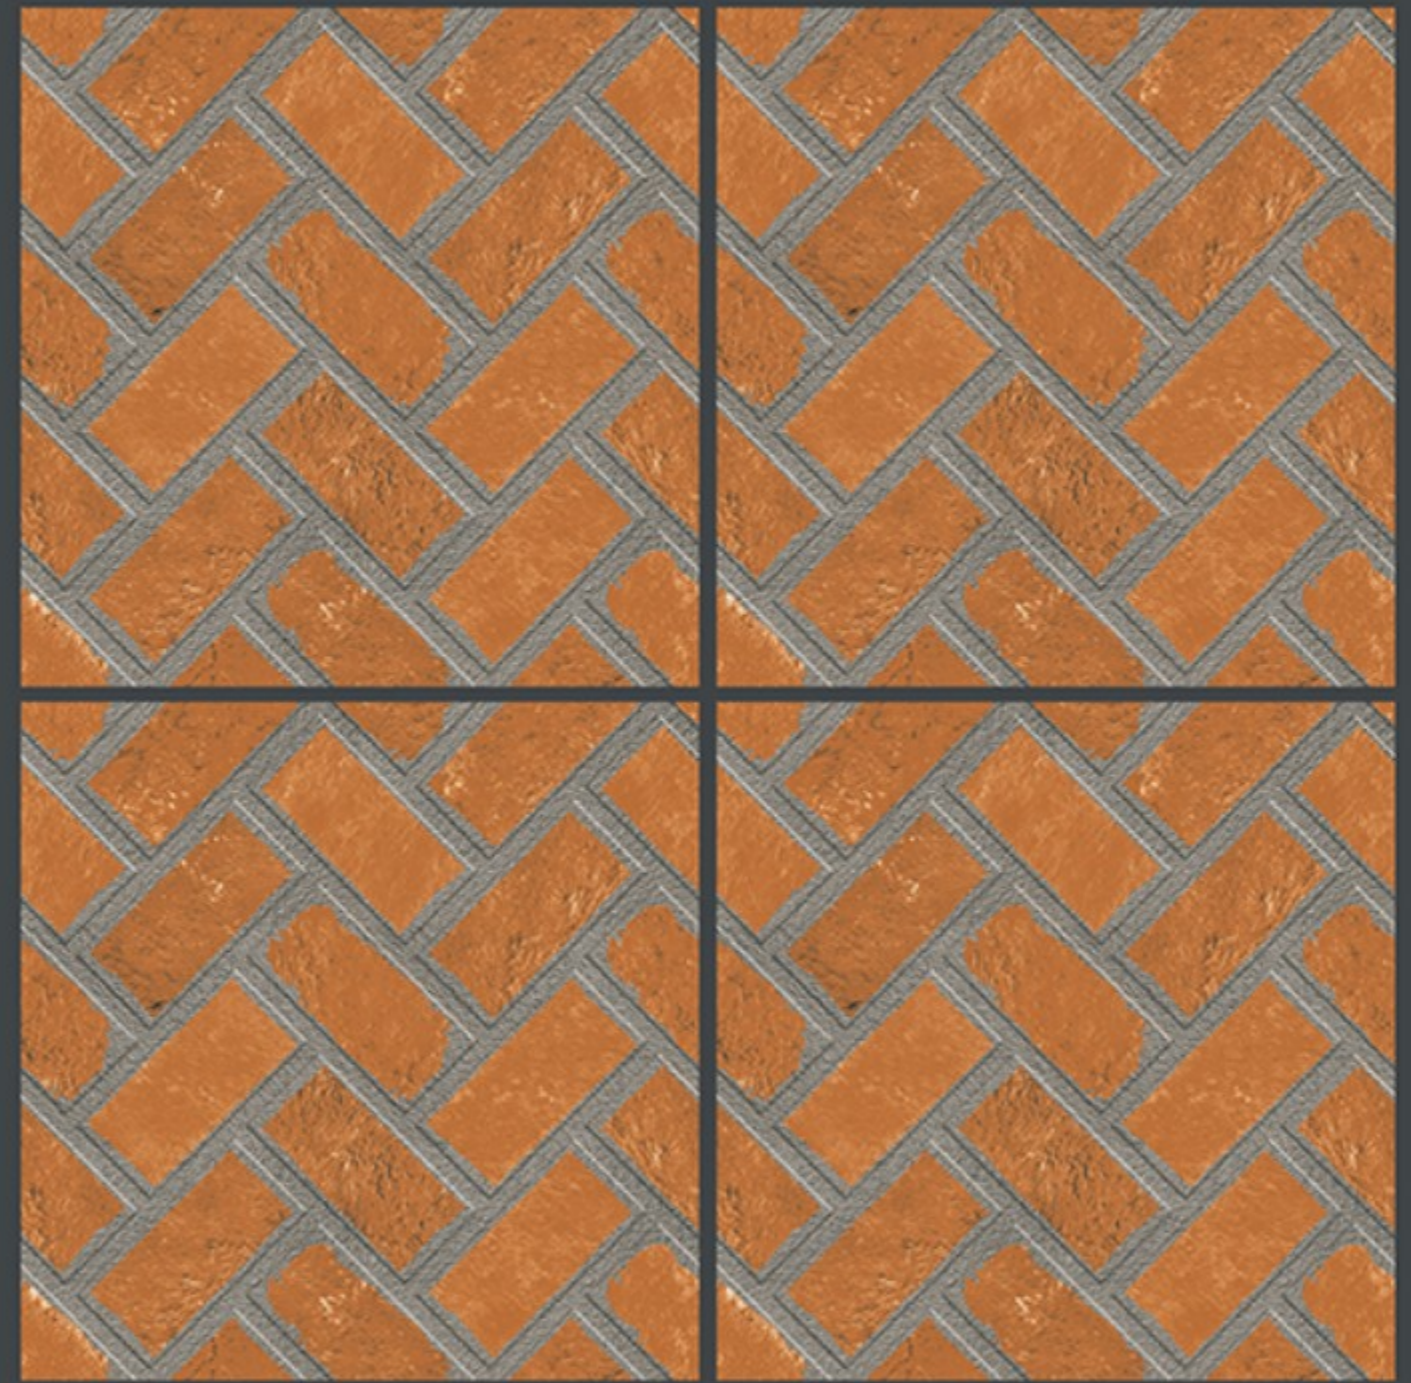

-  FROST RESISTANCE
-  ZERO MAINTENANCE
-  RESIDENTIAL
-  DURABLE
-  ECO FRIENDLY

400x
400mm
DIGITAL VITRIFIED
PARKING TILES

6043

HEAVY DUTY
PARKING TILES

PUNCH

400X
400MM

400x
400mm
DIGITAL VITRIFIED
PARKING TILES