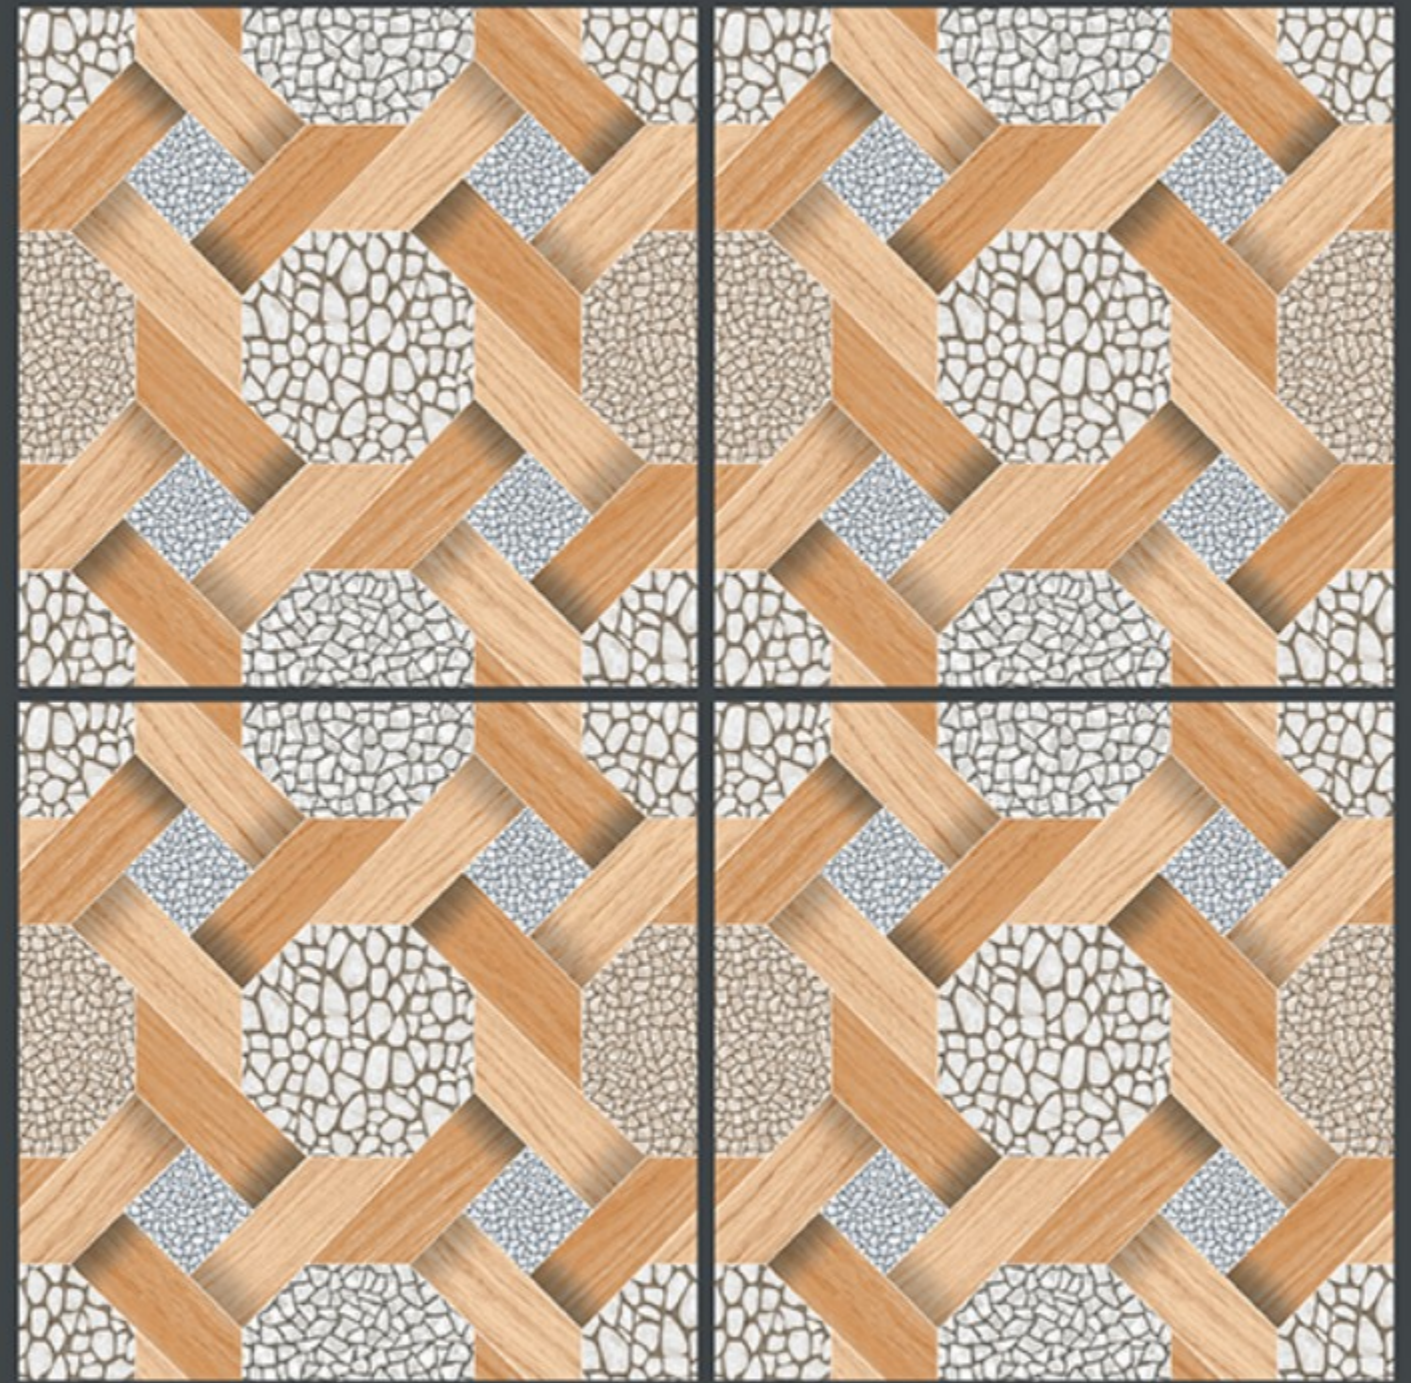

RESIDENTIAL

DURABLE

ECO
FRIENDLY

400x
400mm
DIGITAL VITRIFIED
PARKING TILES

6008

HEAVY DUTY
PARKING TILES

400x
400mm
DIGITAL VITRIFIED
PARKING TILES

6010