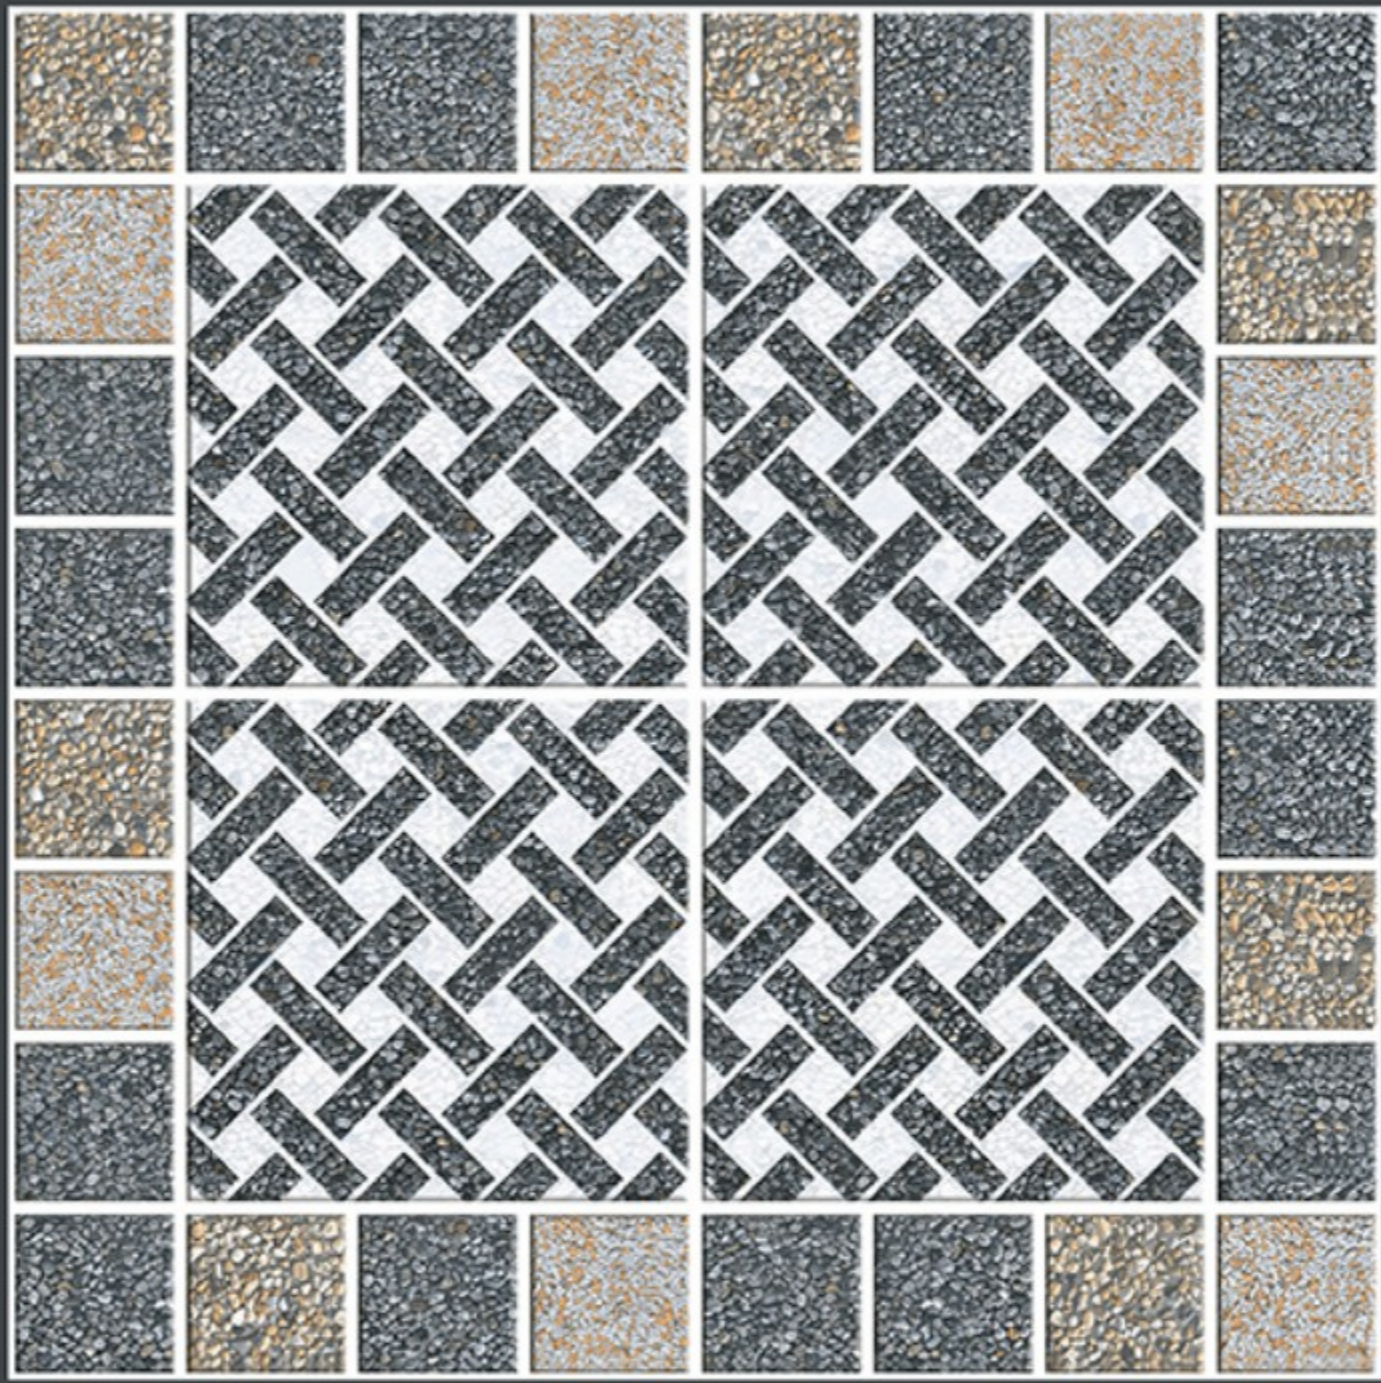

400x
400mm
DIGITAL VITRIFIED
PARKING TILES

6430

Finish :- PUNCH

HEAVY DUTY
PARKING TILES

- FROST RESISTANCE
- ZERO MAINTENANCE
- RESIDENTIAL
- DURABLE
- ECO FRIENDLY