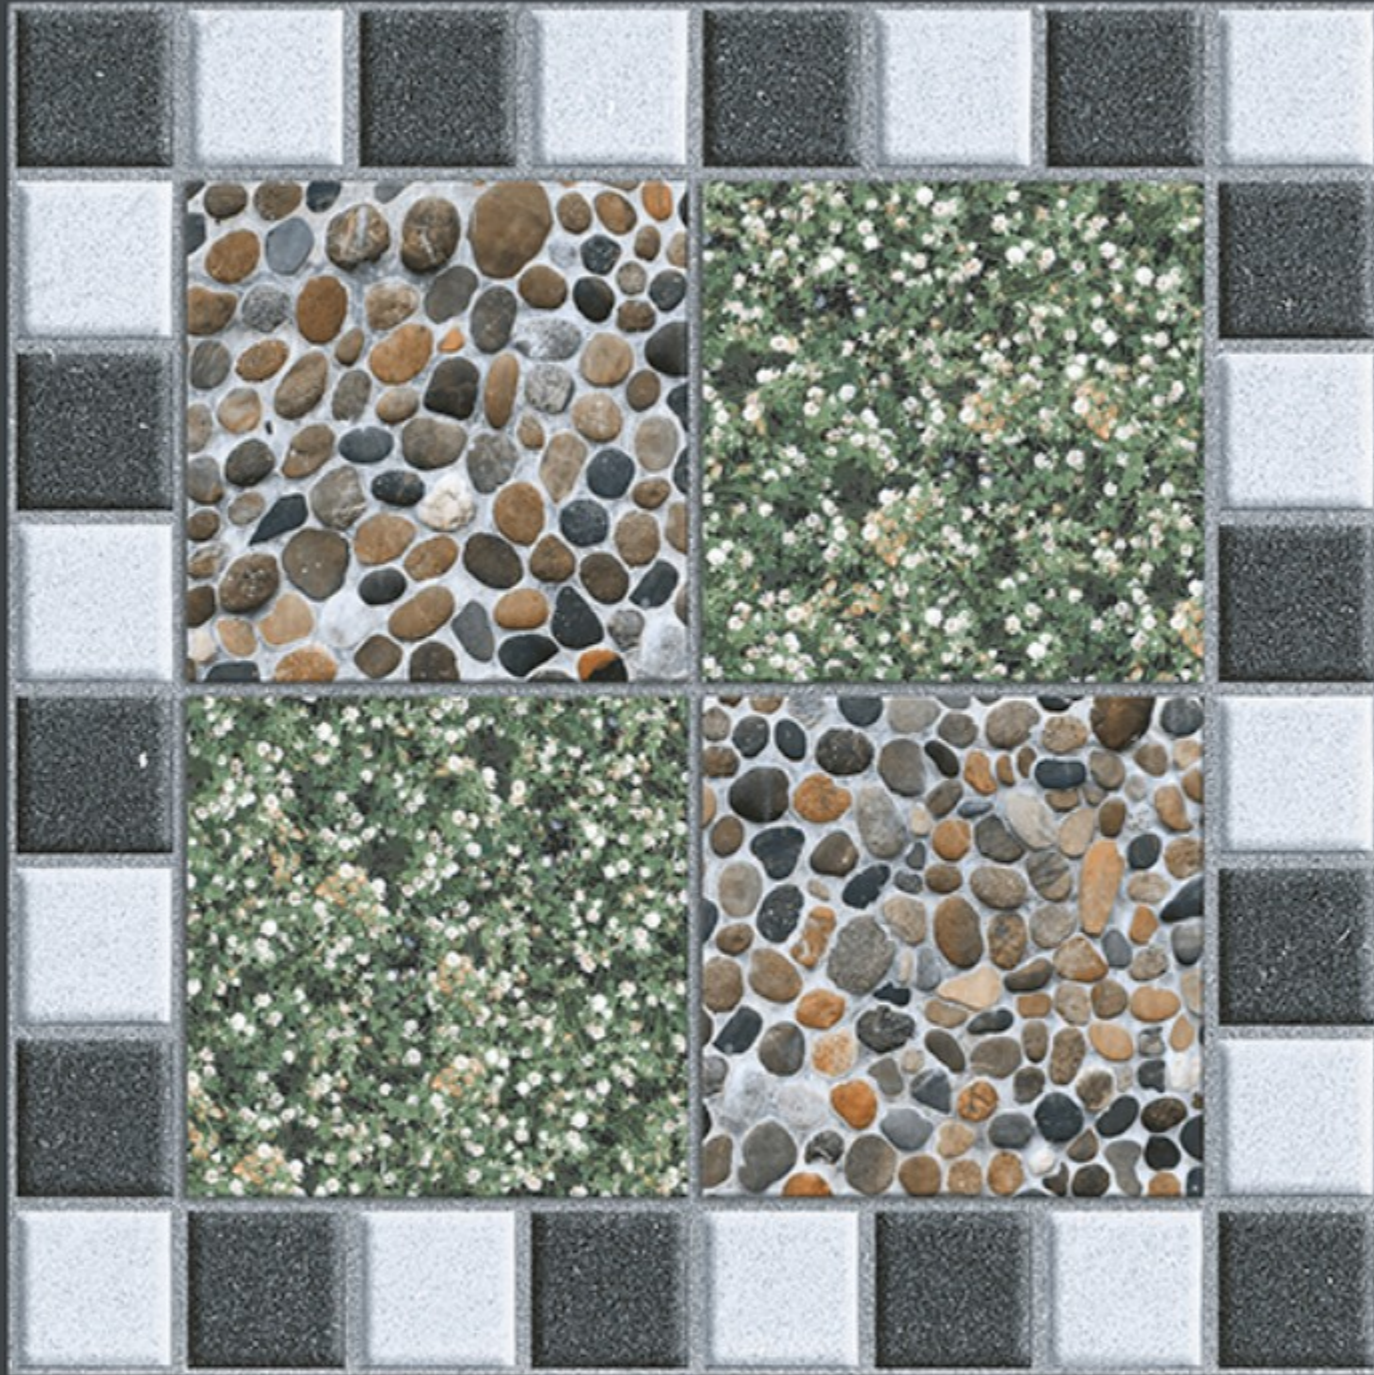

400x
400mm
DIGITAL VITRIFIED
PARKING TILES

6403