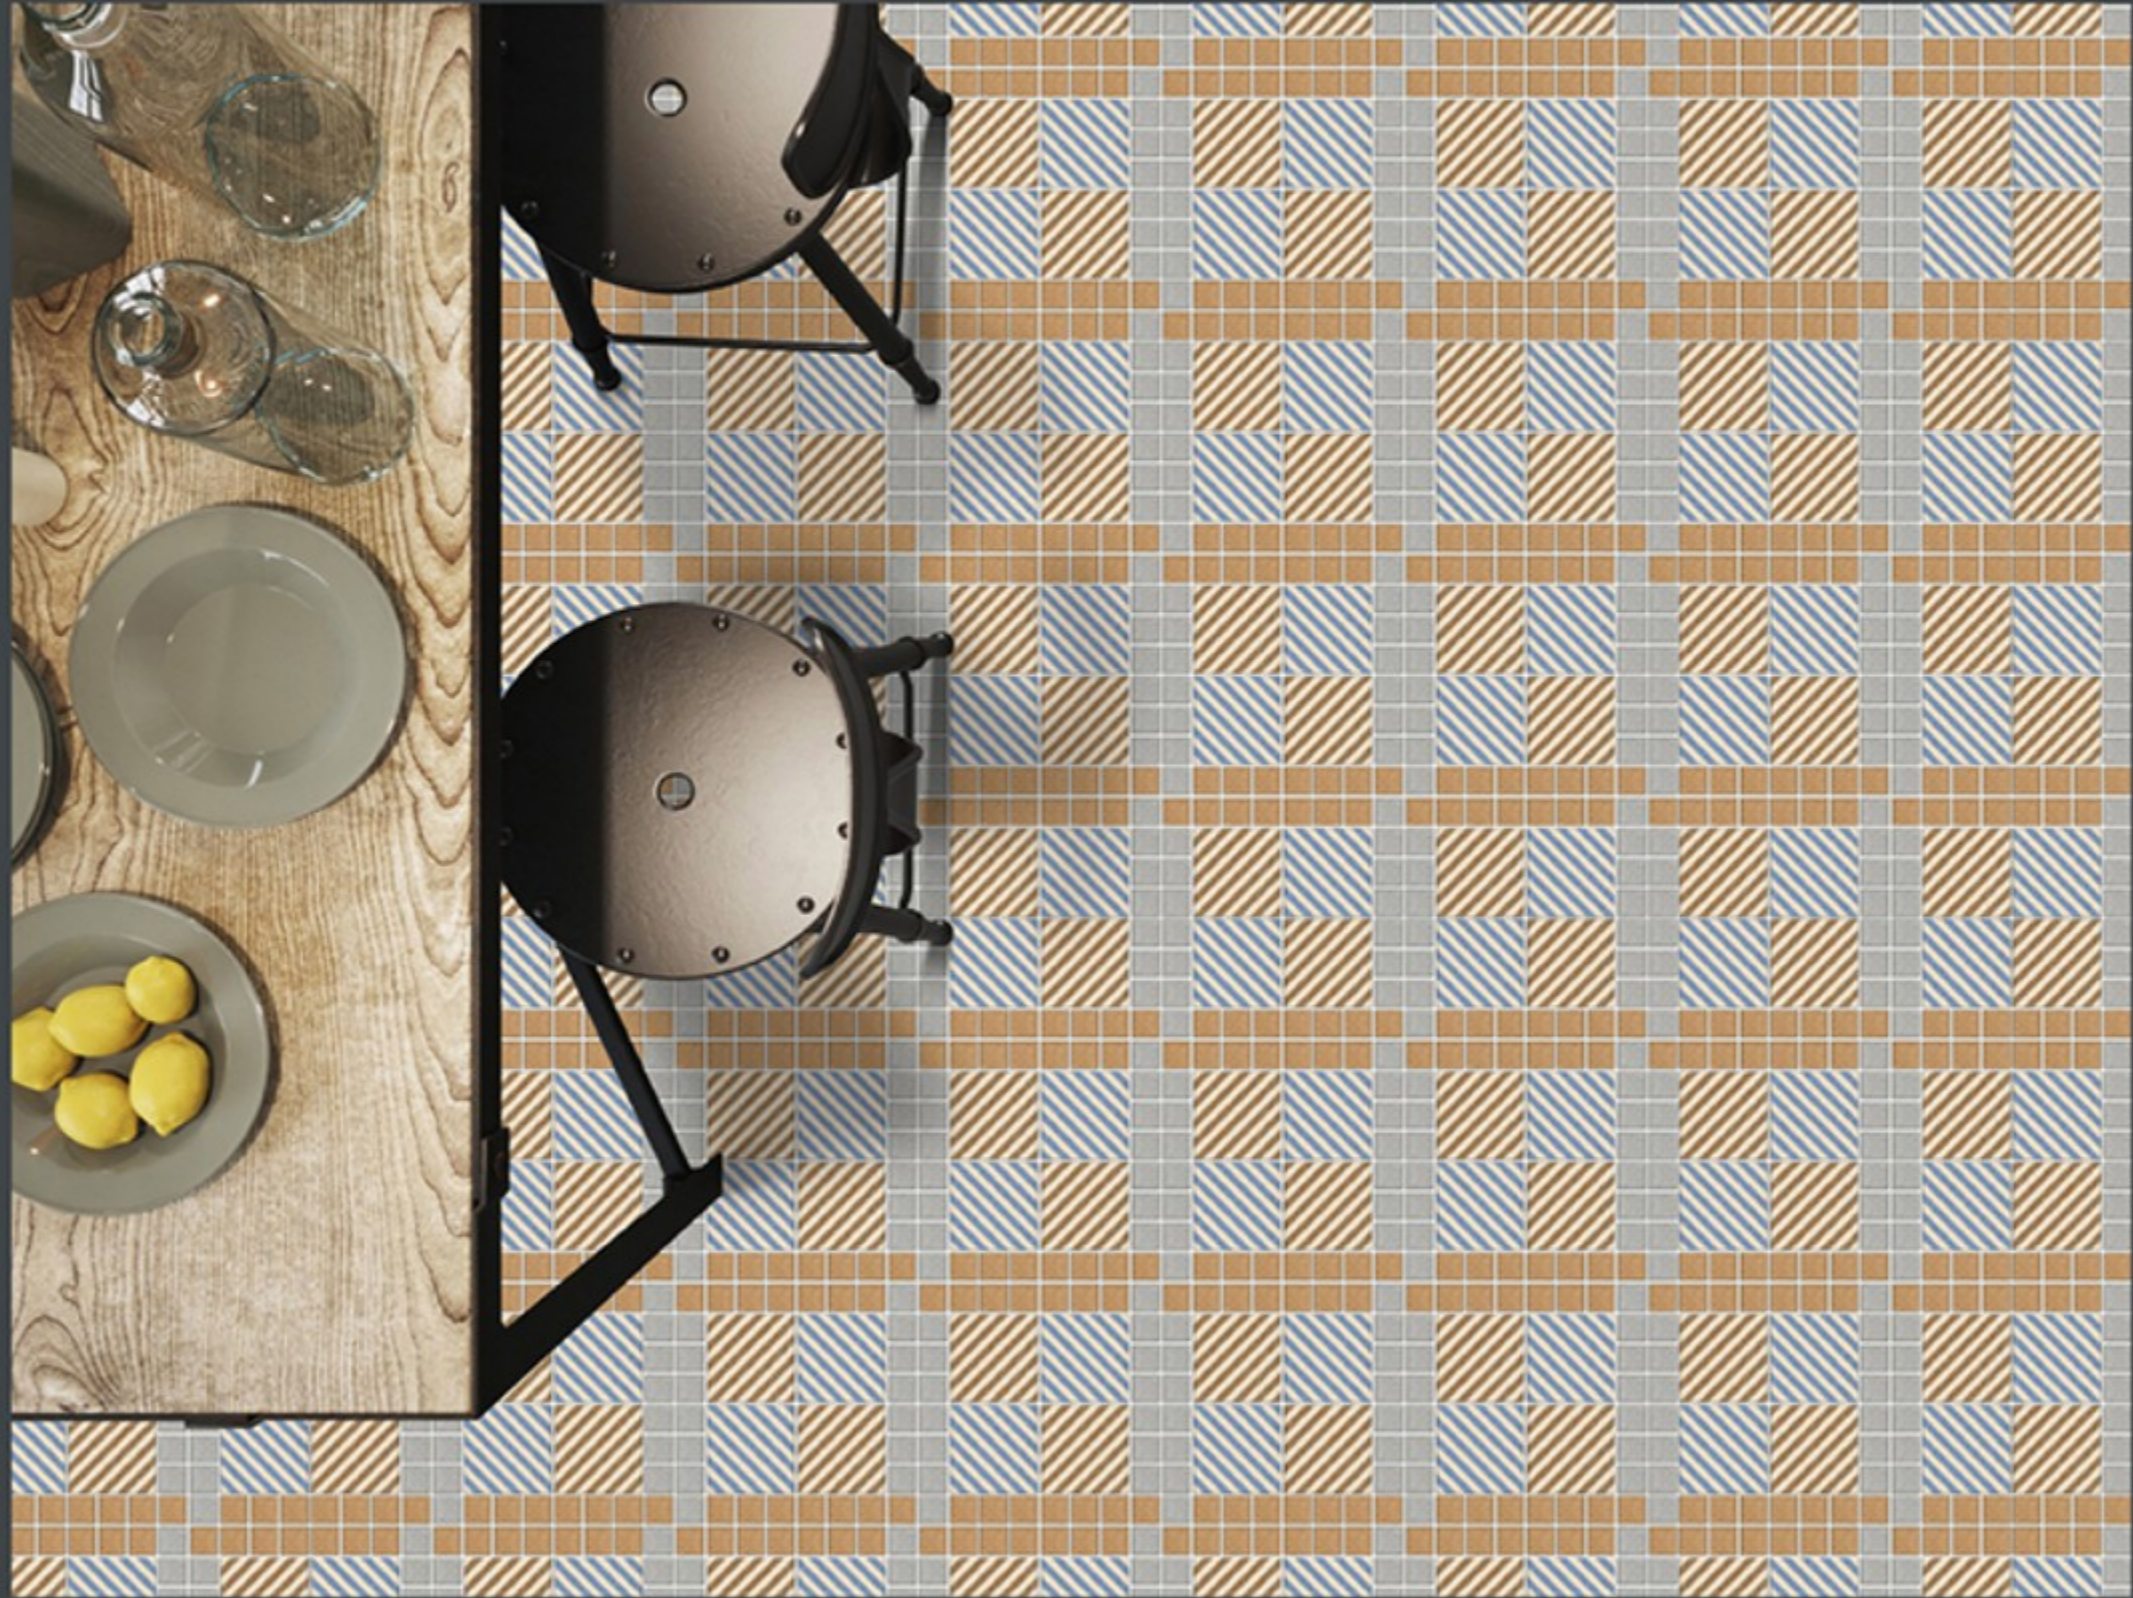

HEAVY DUTY
PARKING TILES

- FROST RESISTANCE
- ZERO MAINTENANCE
- RESIDENTIAL
- DURABLE
- ECO FRIENDLY