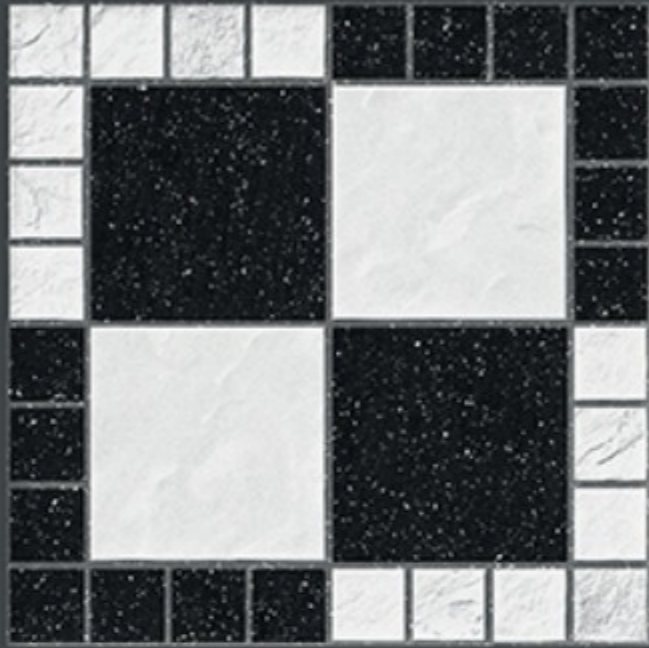

400x
400mm
DIGITAL VITRIFIED
PARKING TILES

6436