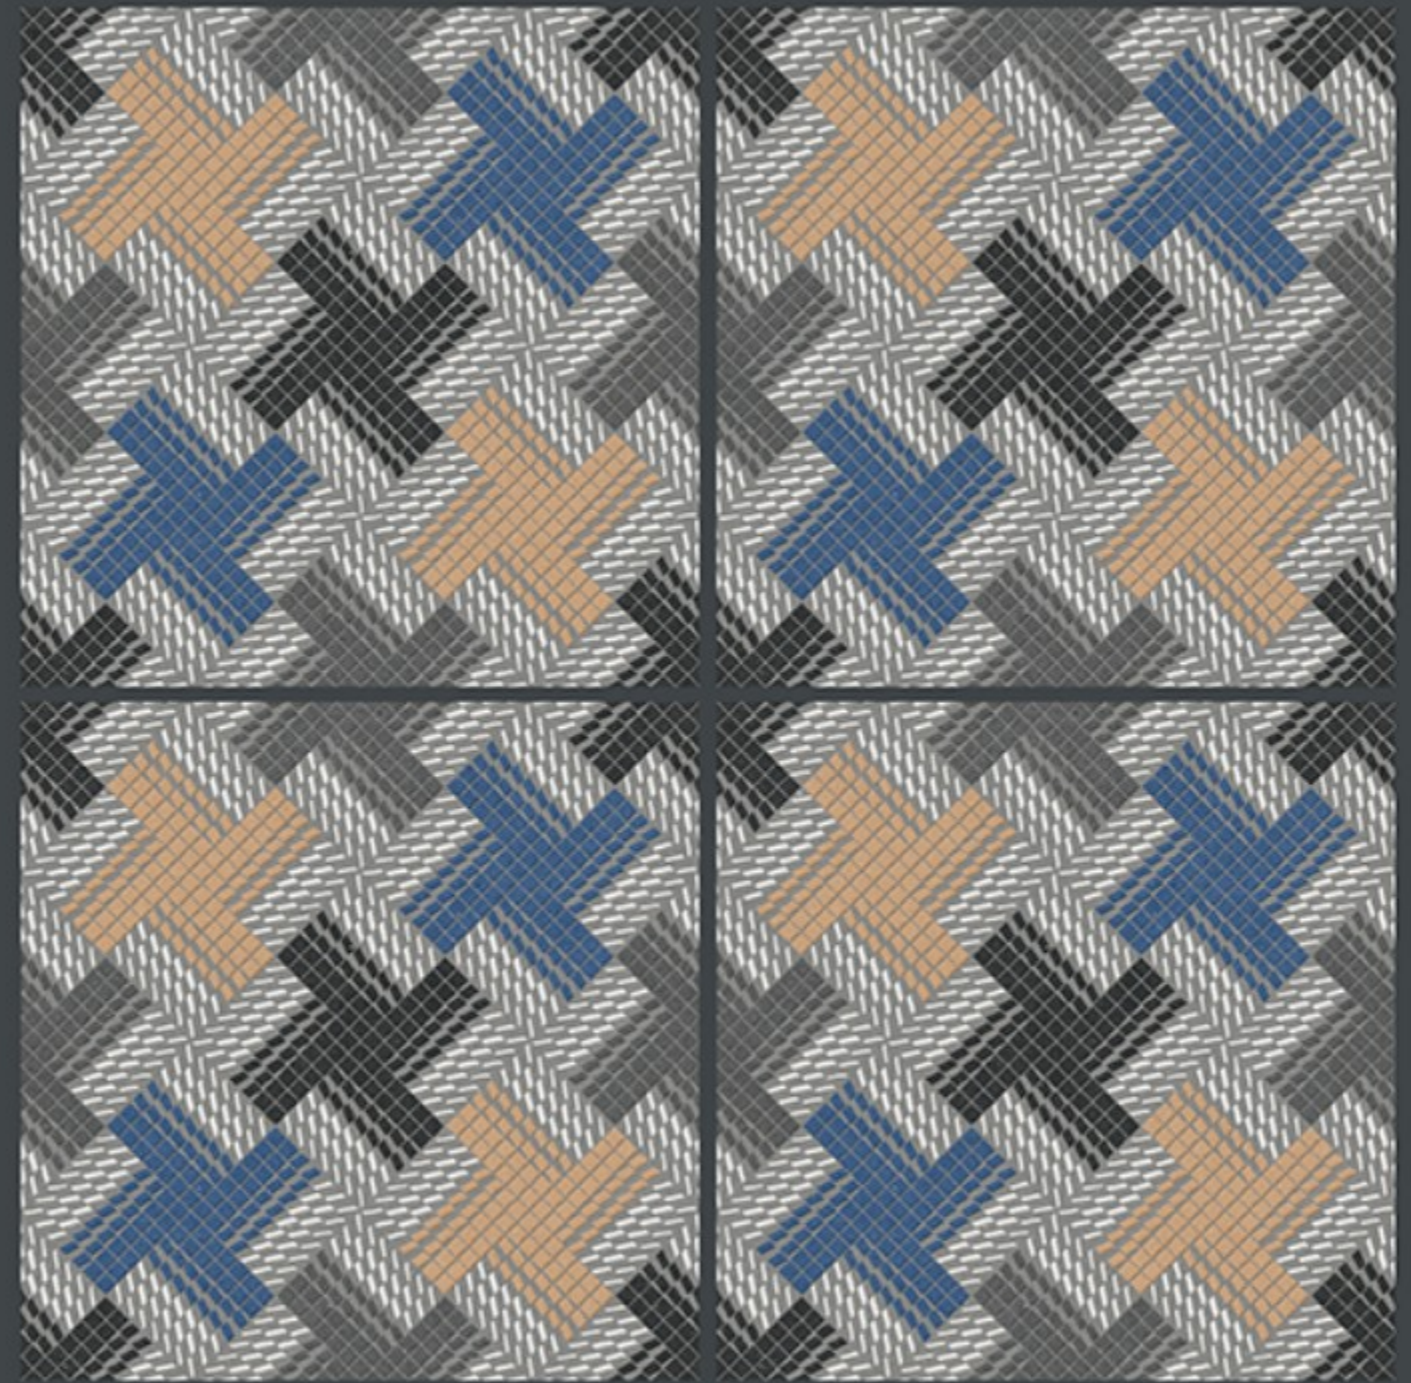

Finish :- PUNCH

HEAVY DUTY
PARKING TILES

FROST
RESISTANCE

ZERO
MAINTENANCE

RESIDENTIAL

DURABLE

ECO
FRIENDLY

400x
400mm
DIGITAL VITRIFIED
PARKING TILES