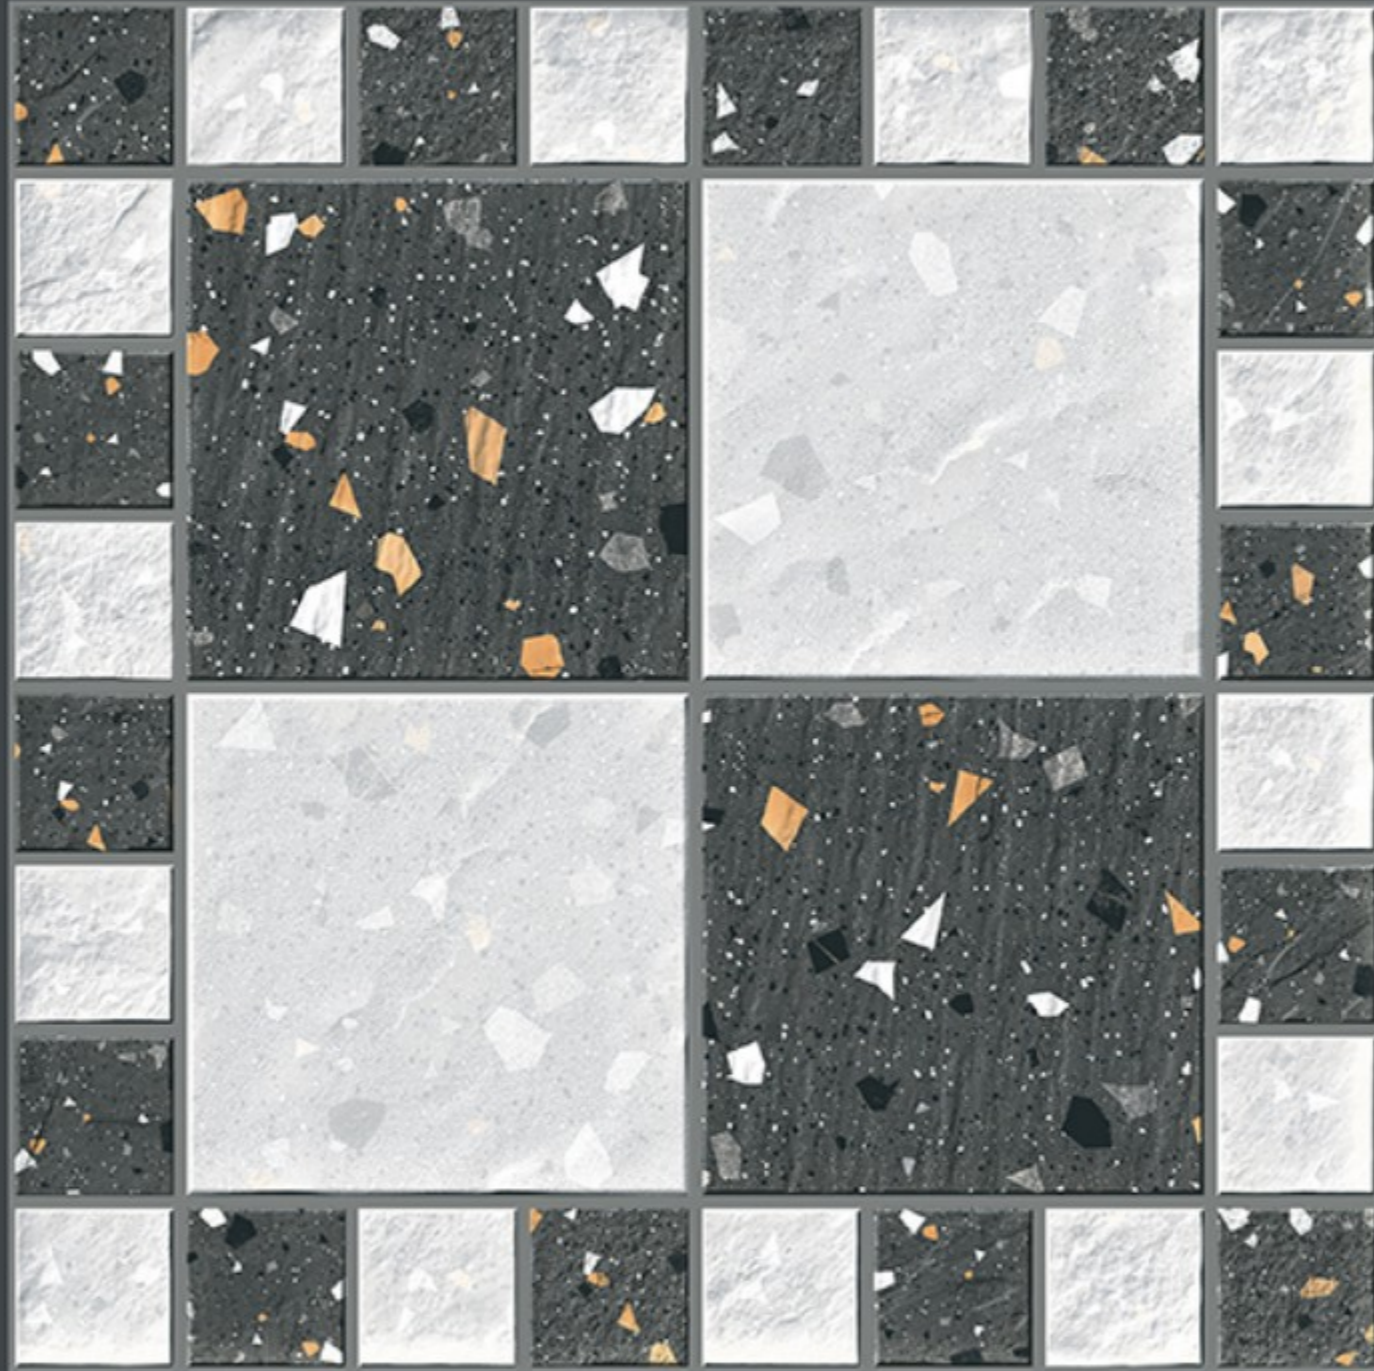

400x
400mm
DIGITAL VITRIFIED
PARKING TILES

6415