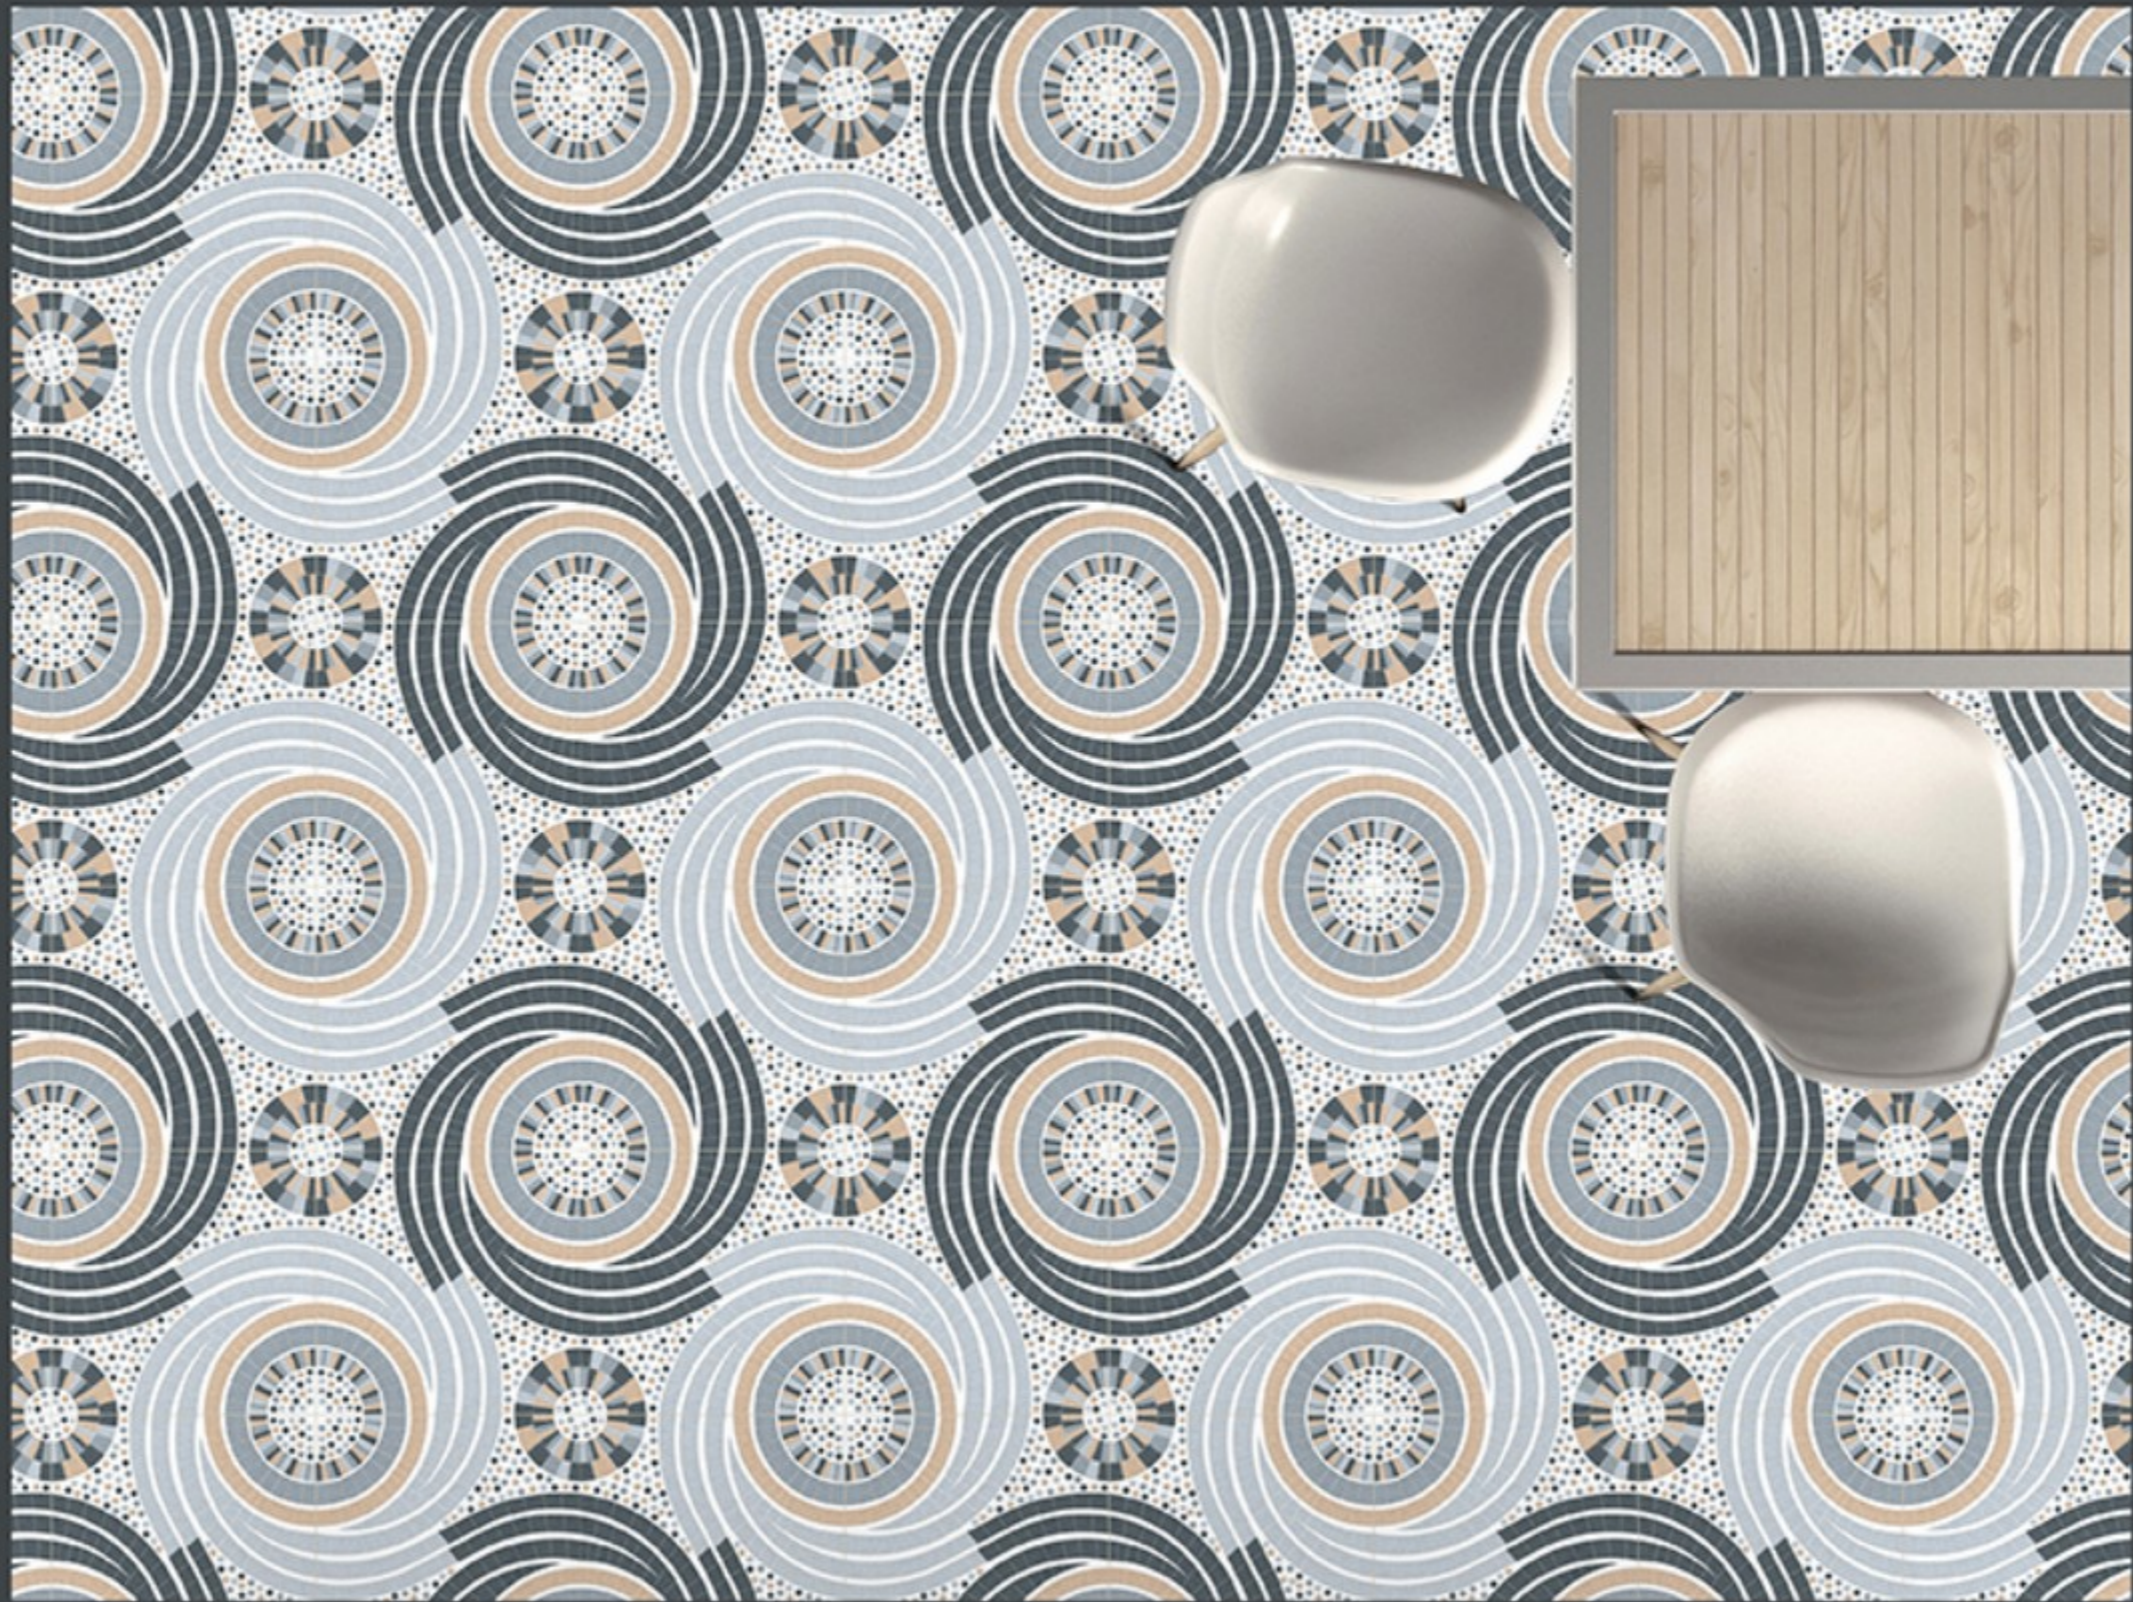

DURABLE

ECO
FRIENDLY

400x
400mm
DIGITAL VITRIFIED
PARKING TILES

6531

HEAVY DUTY
PARKING TILES

-  FROST RESISTANCE
-  ZERO MAINTENANCE
-  RESIDENTIAL
-  DURABLE
-  ECO FRIENDLY

400x
400mm
DIGITAL VITRIFIED
PARKING TILES