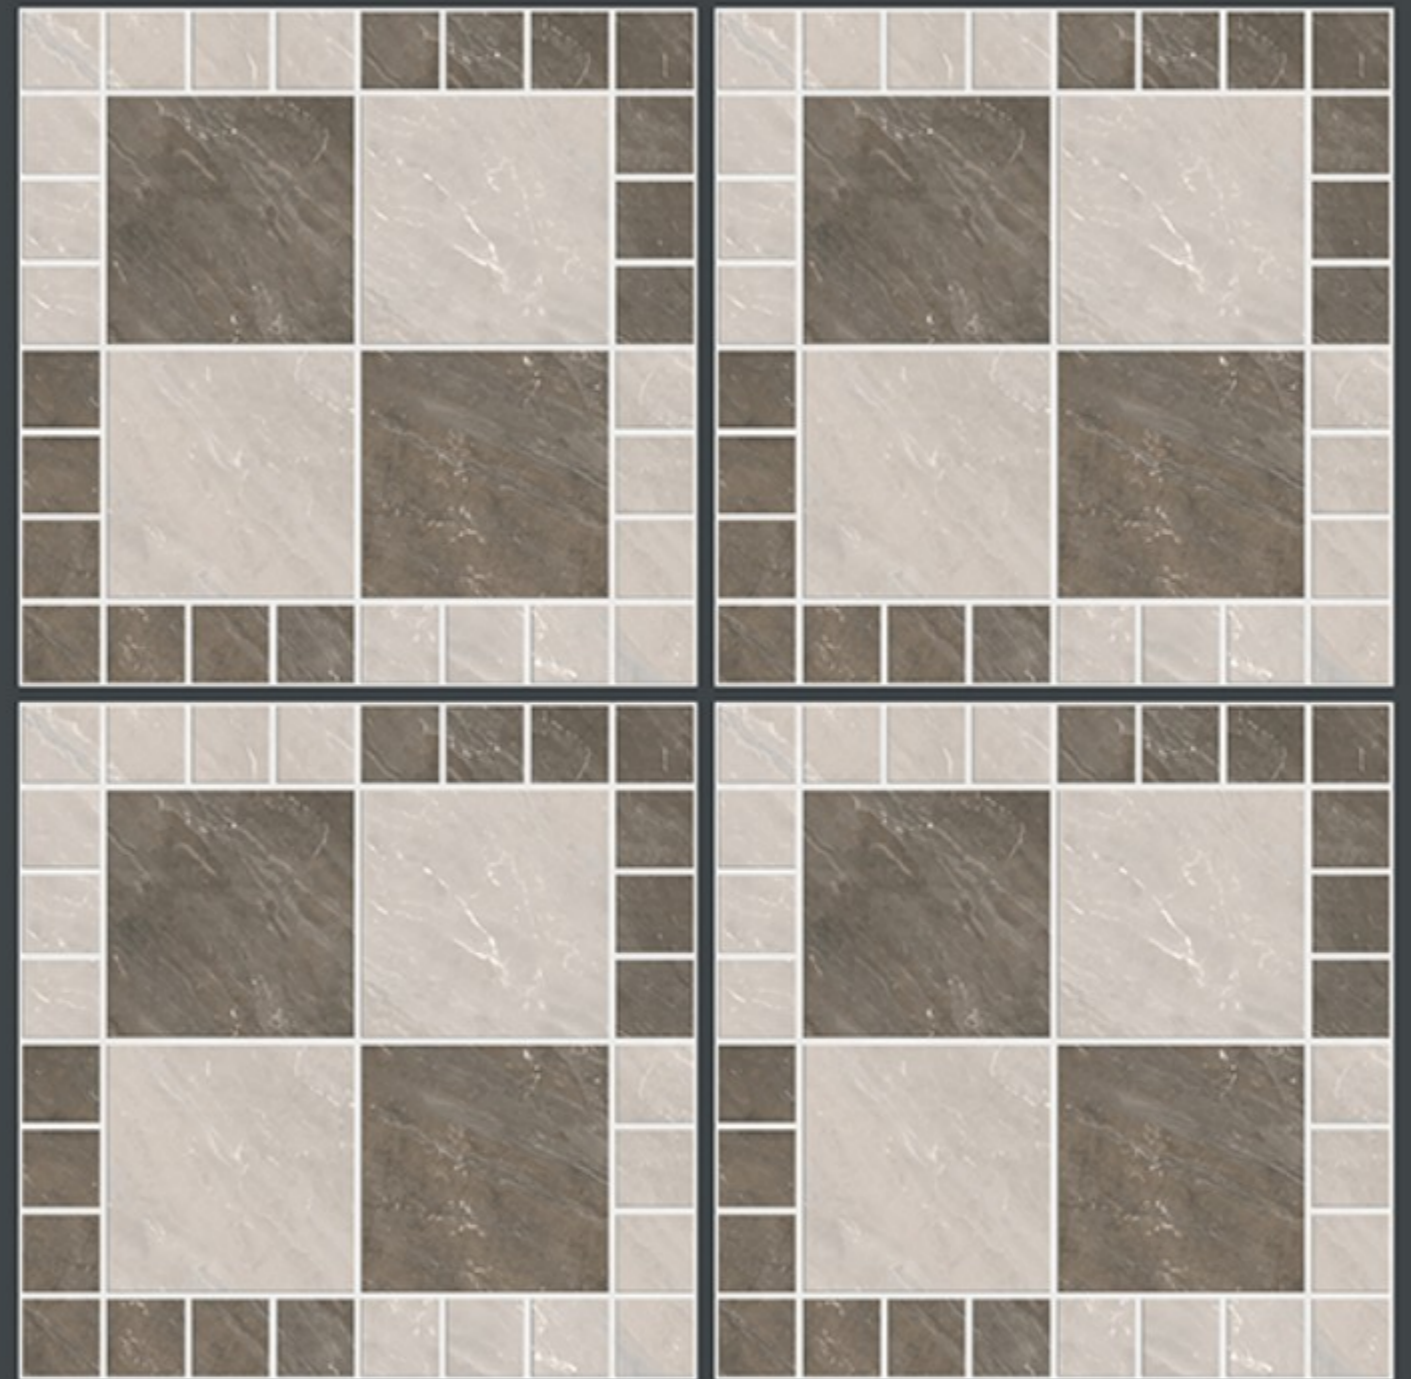

400x
400mm
DIGITAL VITRIFIED
PARKING TILES

6418

Finish :- PUNCH

HEAVY DUTY
PARKING TILES

- FROST RESISTANCE
- ZERO MAINTENANCE
- RESIDENTIAL
- DURABLE
- ECO FRIENDLY