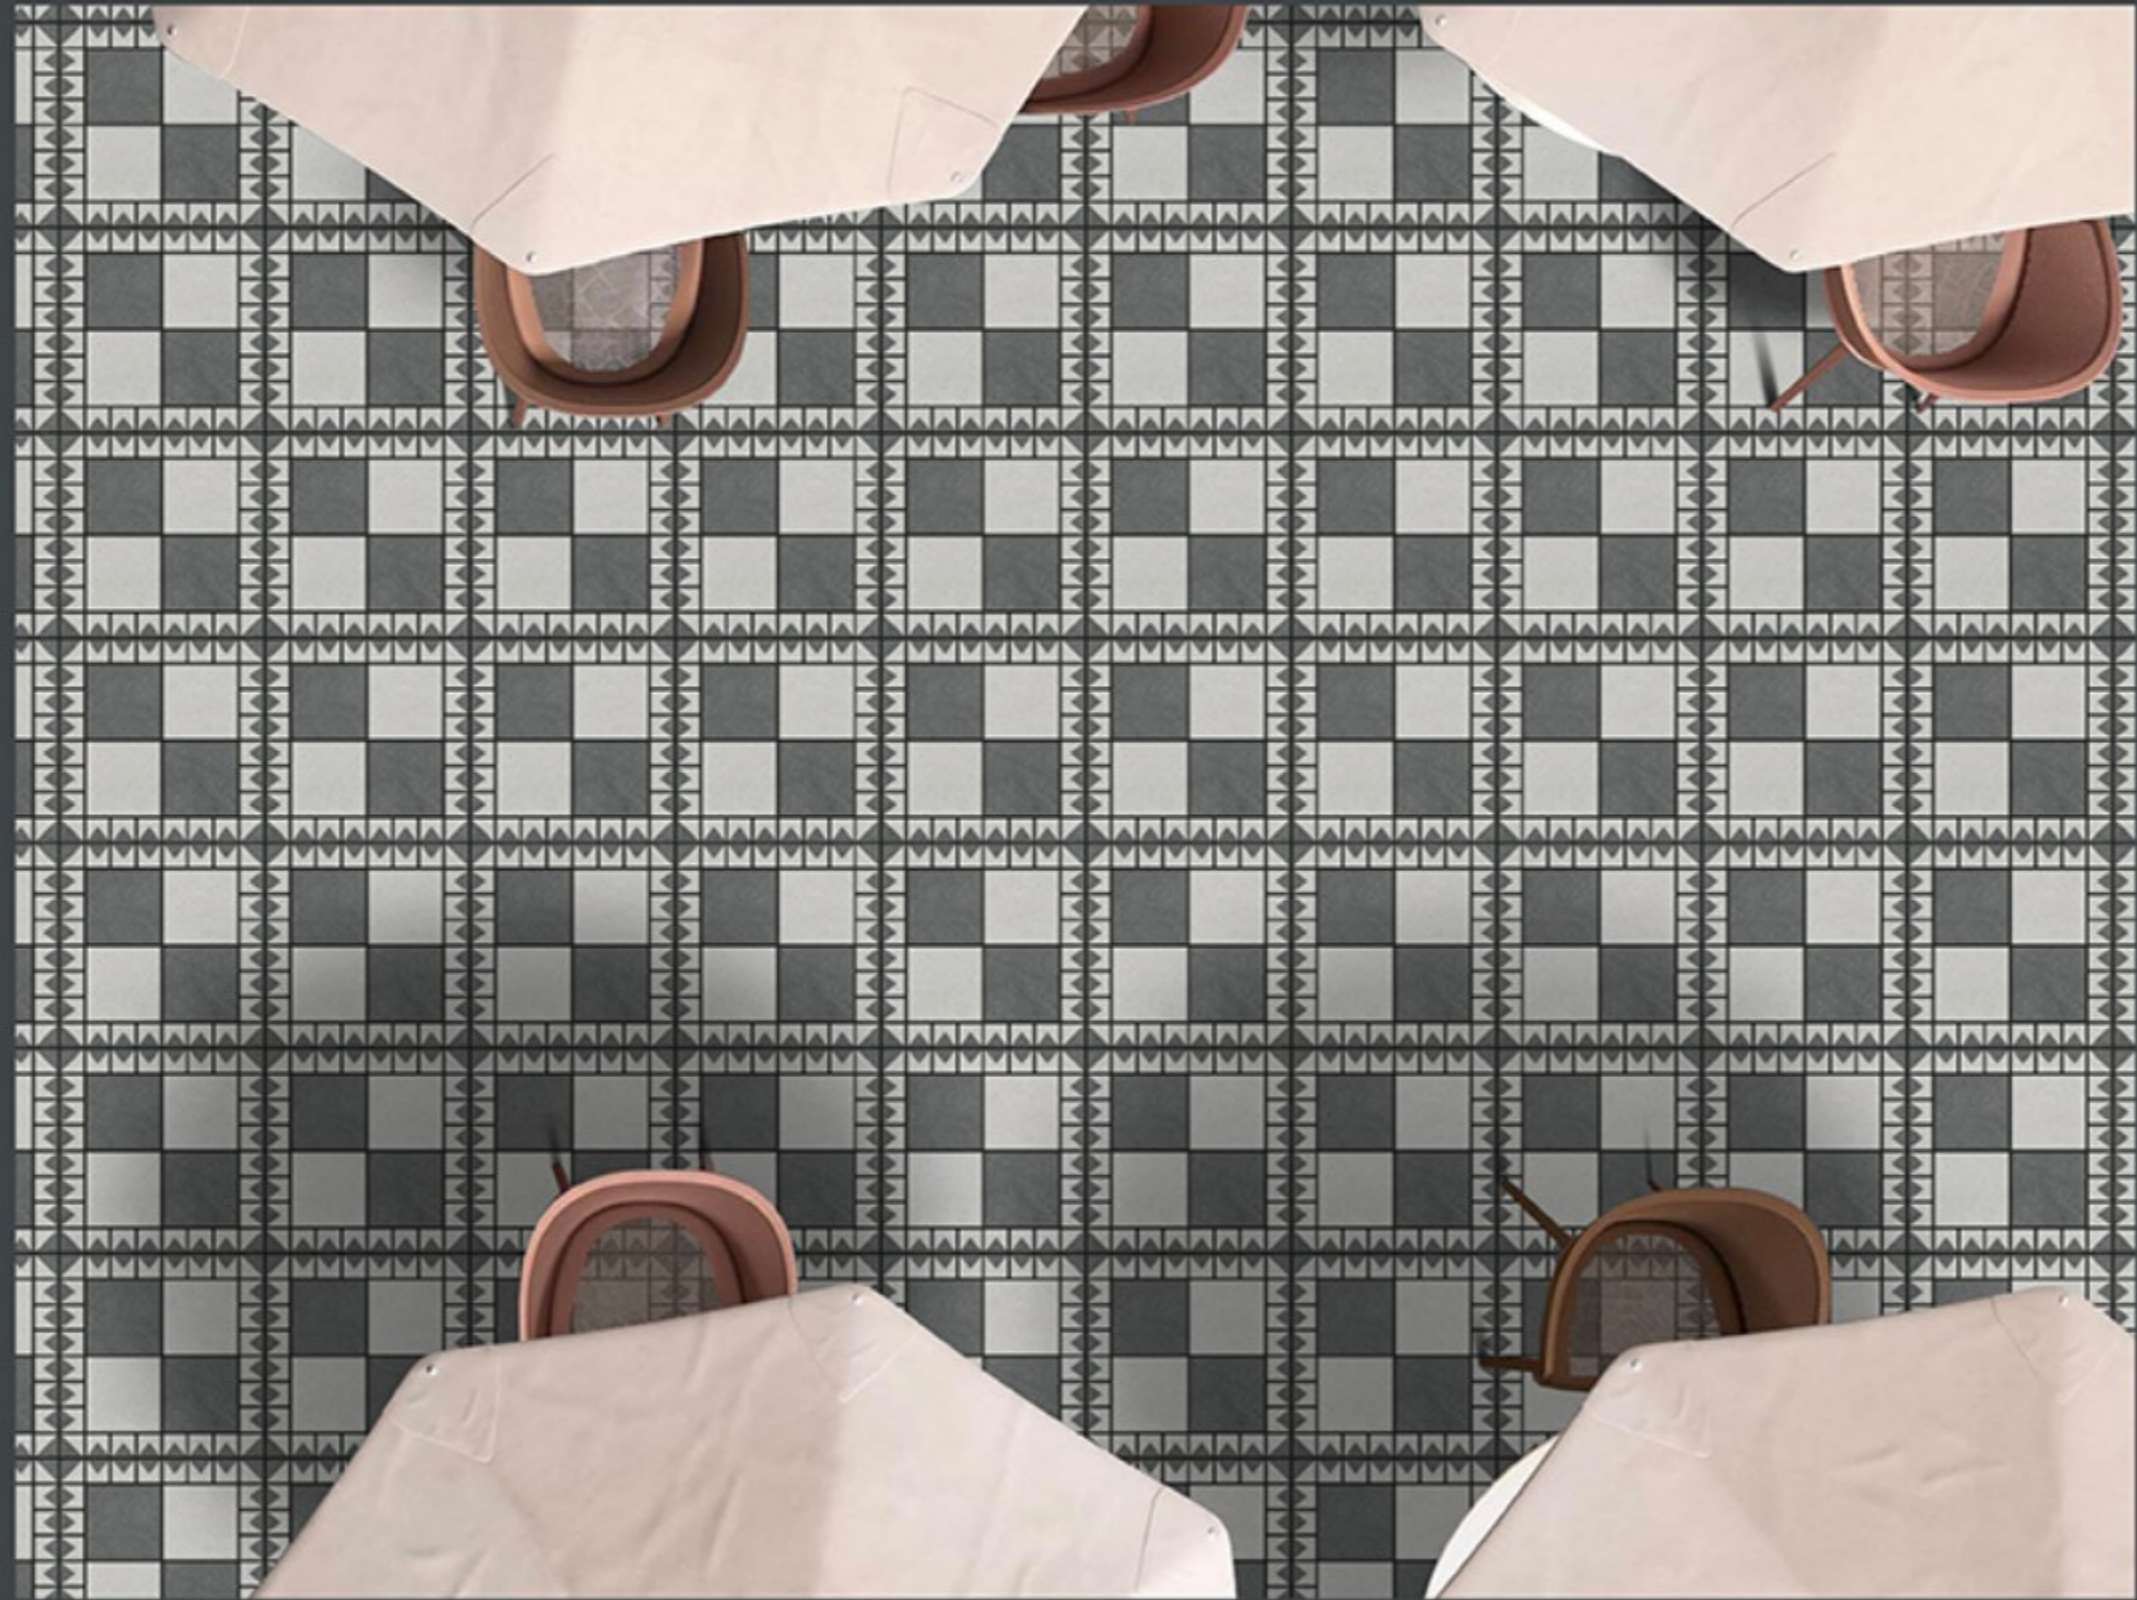

6422

HEAVY DUTY
PARKING TILES

400x
400mm
DIGITAL VITRIFIED
PARKING TILES

6424

Finish :- PUNCH

HEAVY DUTY
PARKING TILES

-  FROST RESISTANCE
-  ZERO MAINTENANCE
-  RESIDENTIAL
-  DURABLE
-  ECO FRIENDLY

400x
400mm
DIGITAL VITRIFIED
PARKING TILES