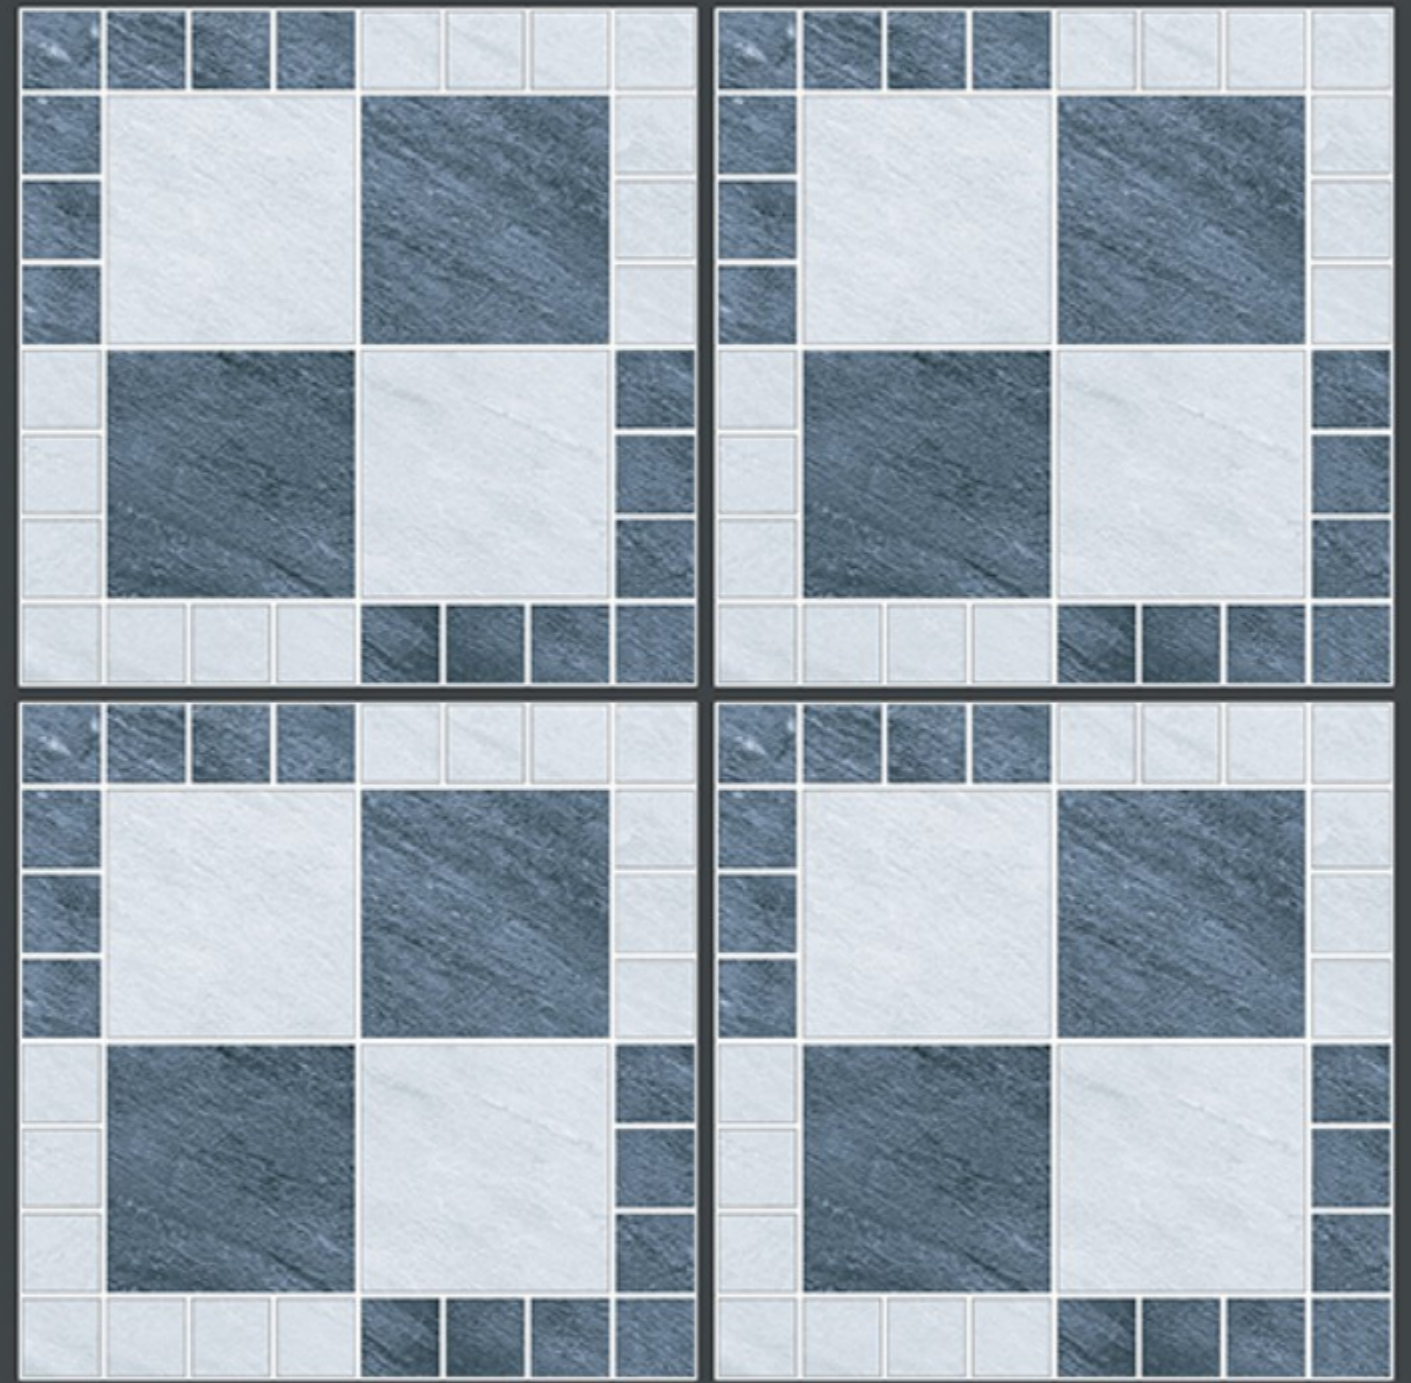

Finish :- PUNCH

HEAVY DUTY
PARKING TILES

- FROST RESISTANCE
- ZERO MAINTENANCE
- RESIDENTIAL
- DURABLE
- ECO FRIENDLY