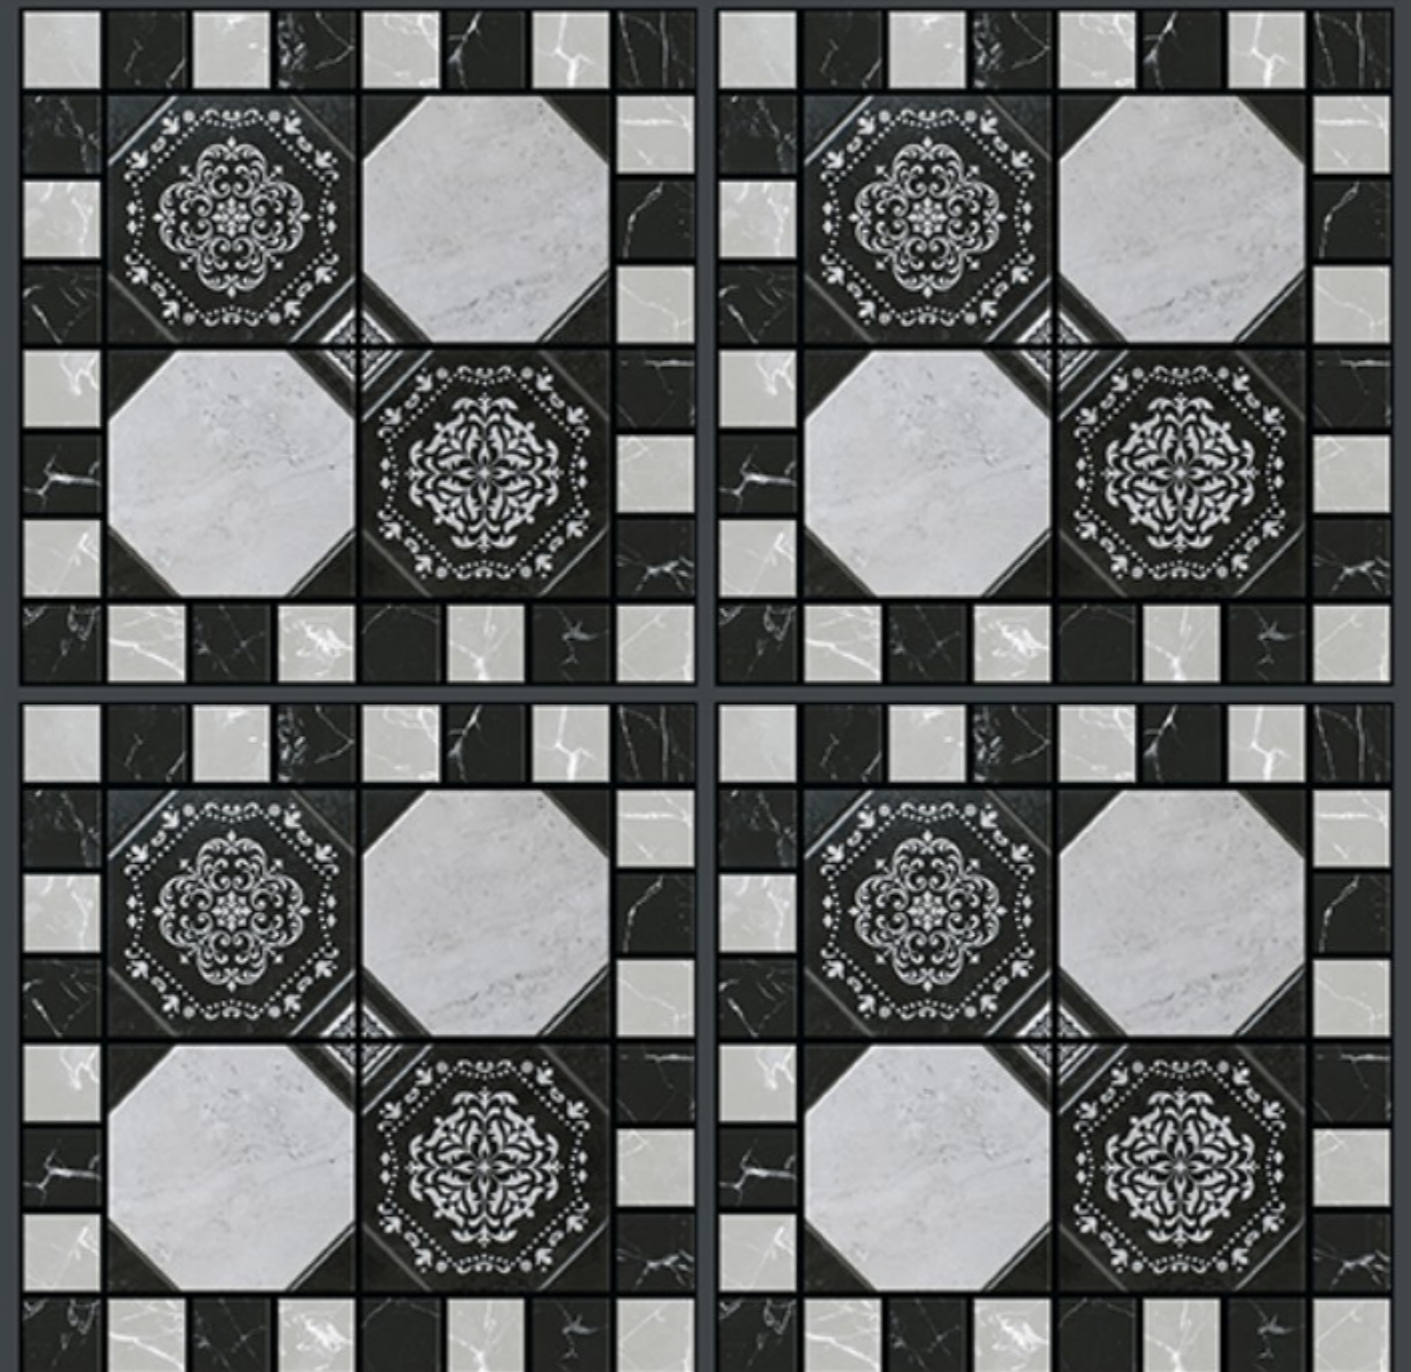

400x
400mm
DIGITAL VITRIFIED
PARKING TILES

6434

Finish :- PUNCH

HEAVY DUTY
PARKING TILES

- FROST RESISTANCE
- ZERO MAINTENANCE
- RESIDENTIAL
- DURABLE
- ECO FRIENDLY