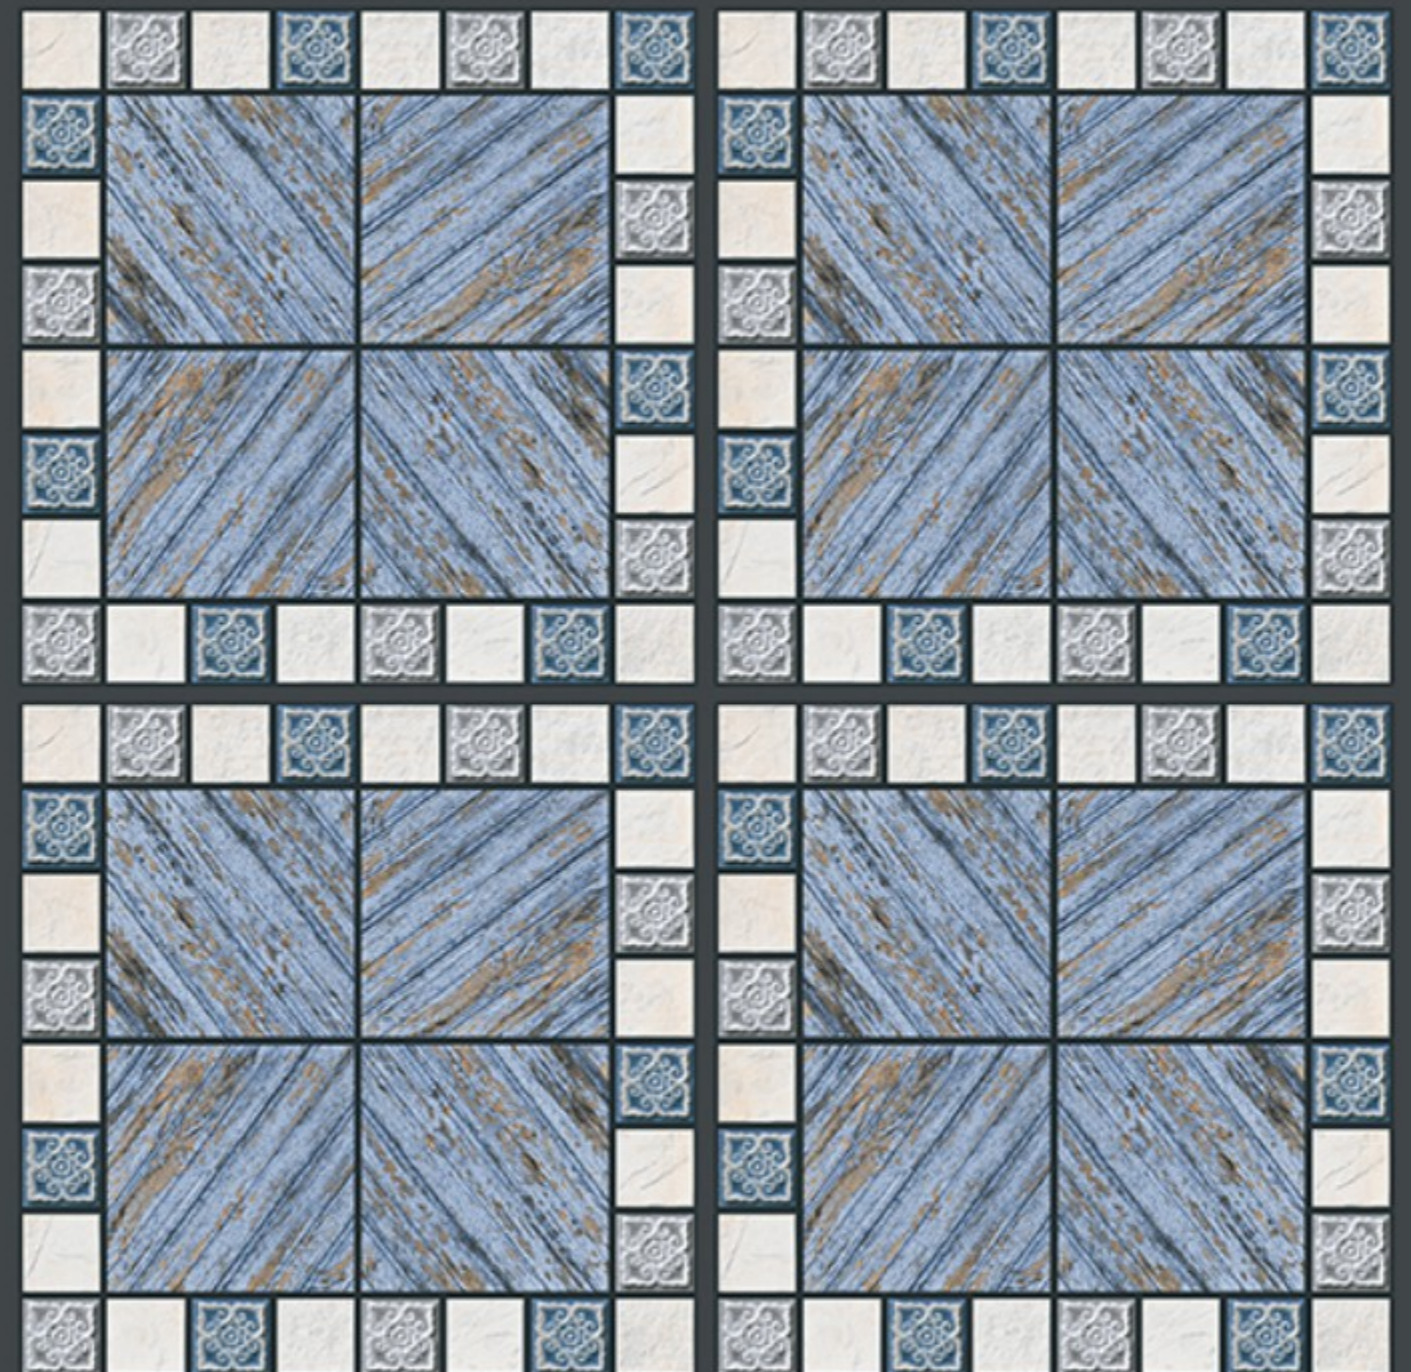

HEAVY DUTY
PARKING TILES

FROST
RESISTANCE

ZERO
MAINTENANCE

RESIDENTIAL

DURABLE

ECO
FRIENDLY

400x
400mm
DIGITAL VITRIFIED
PARKING TILES

6402