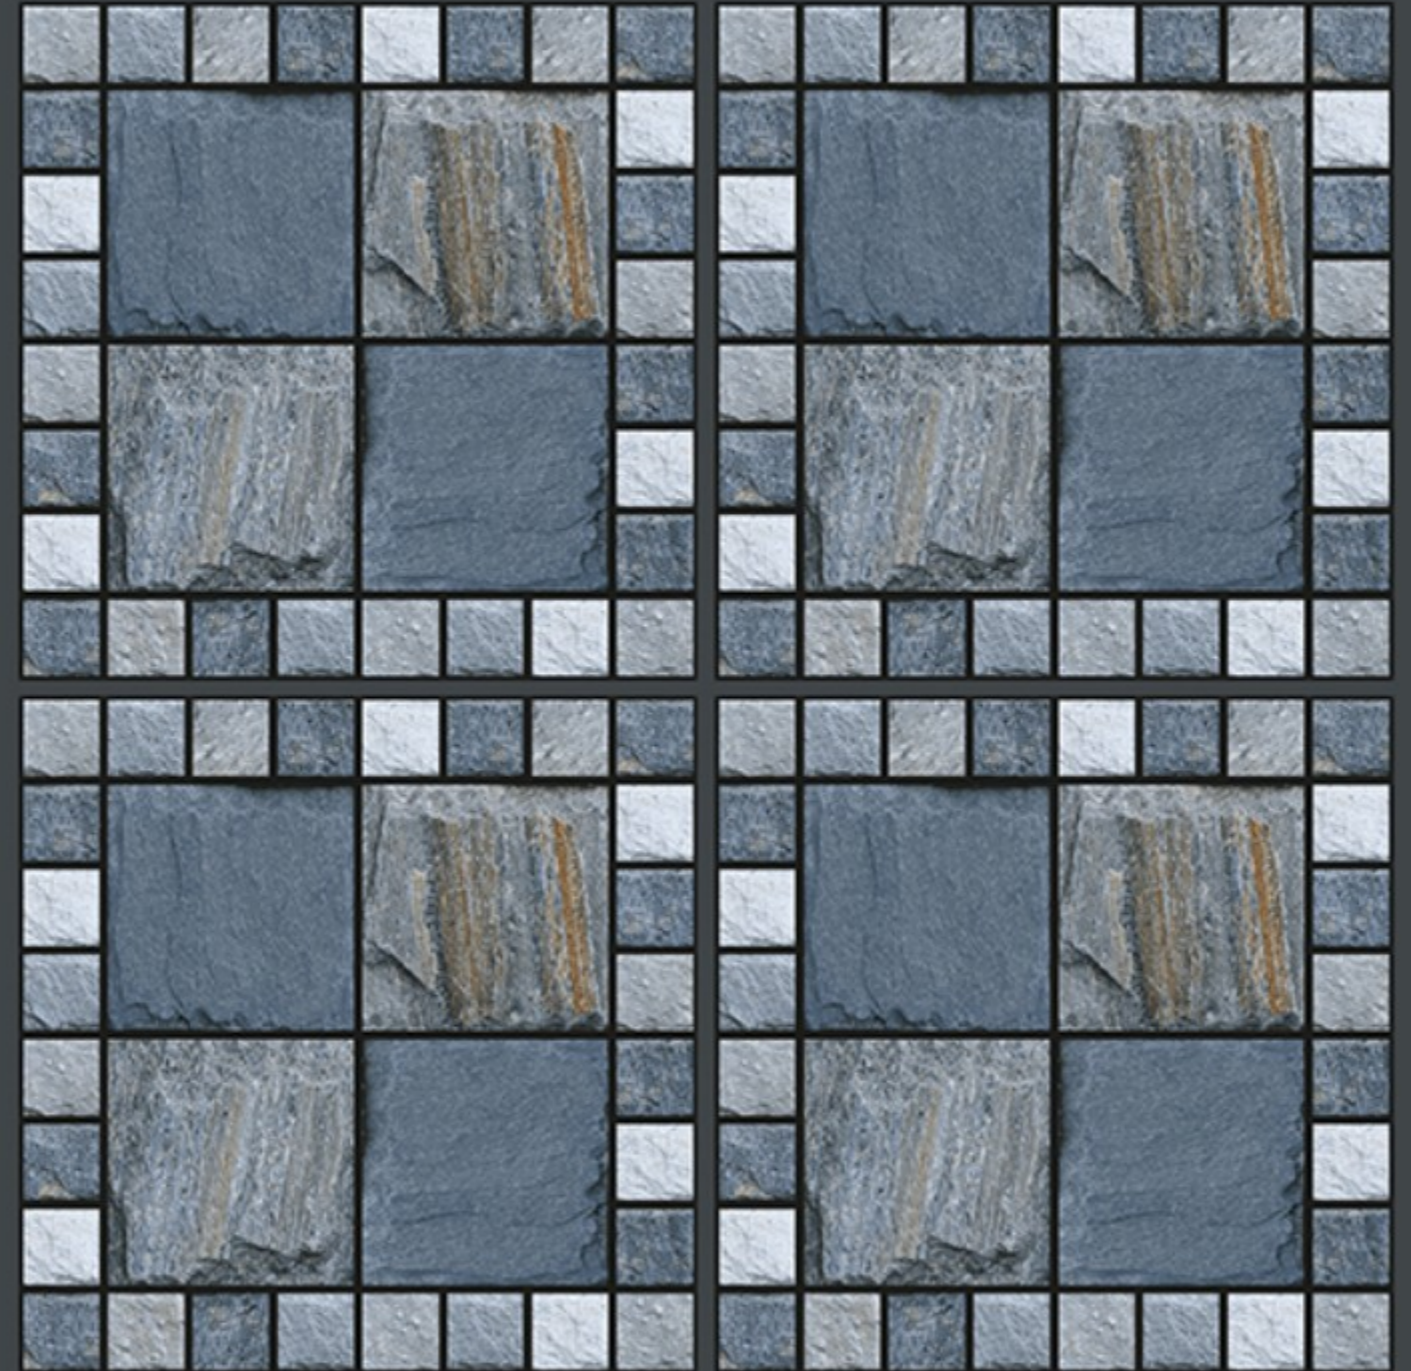

-  FROST RESISTANCE
-  ZERO MAINTENANCE
-  RESIDENTIAL
-  DURABLE
-  ECO FRIENDLY

400x
400mm
DIGITAL VITRIFIED
PARKING TILES

6431

Finish :- PUNCH

HEAVY DUTY
PARKING TILES

FROST
RESISTANCE

ZERO
MAINTENANCE

RESIDENTIAL