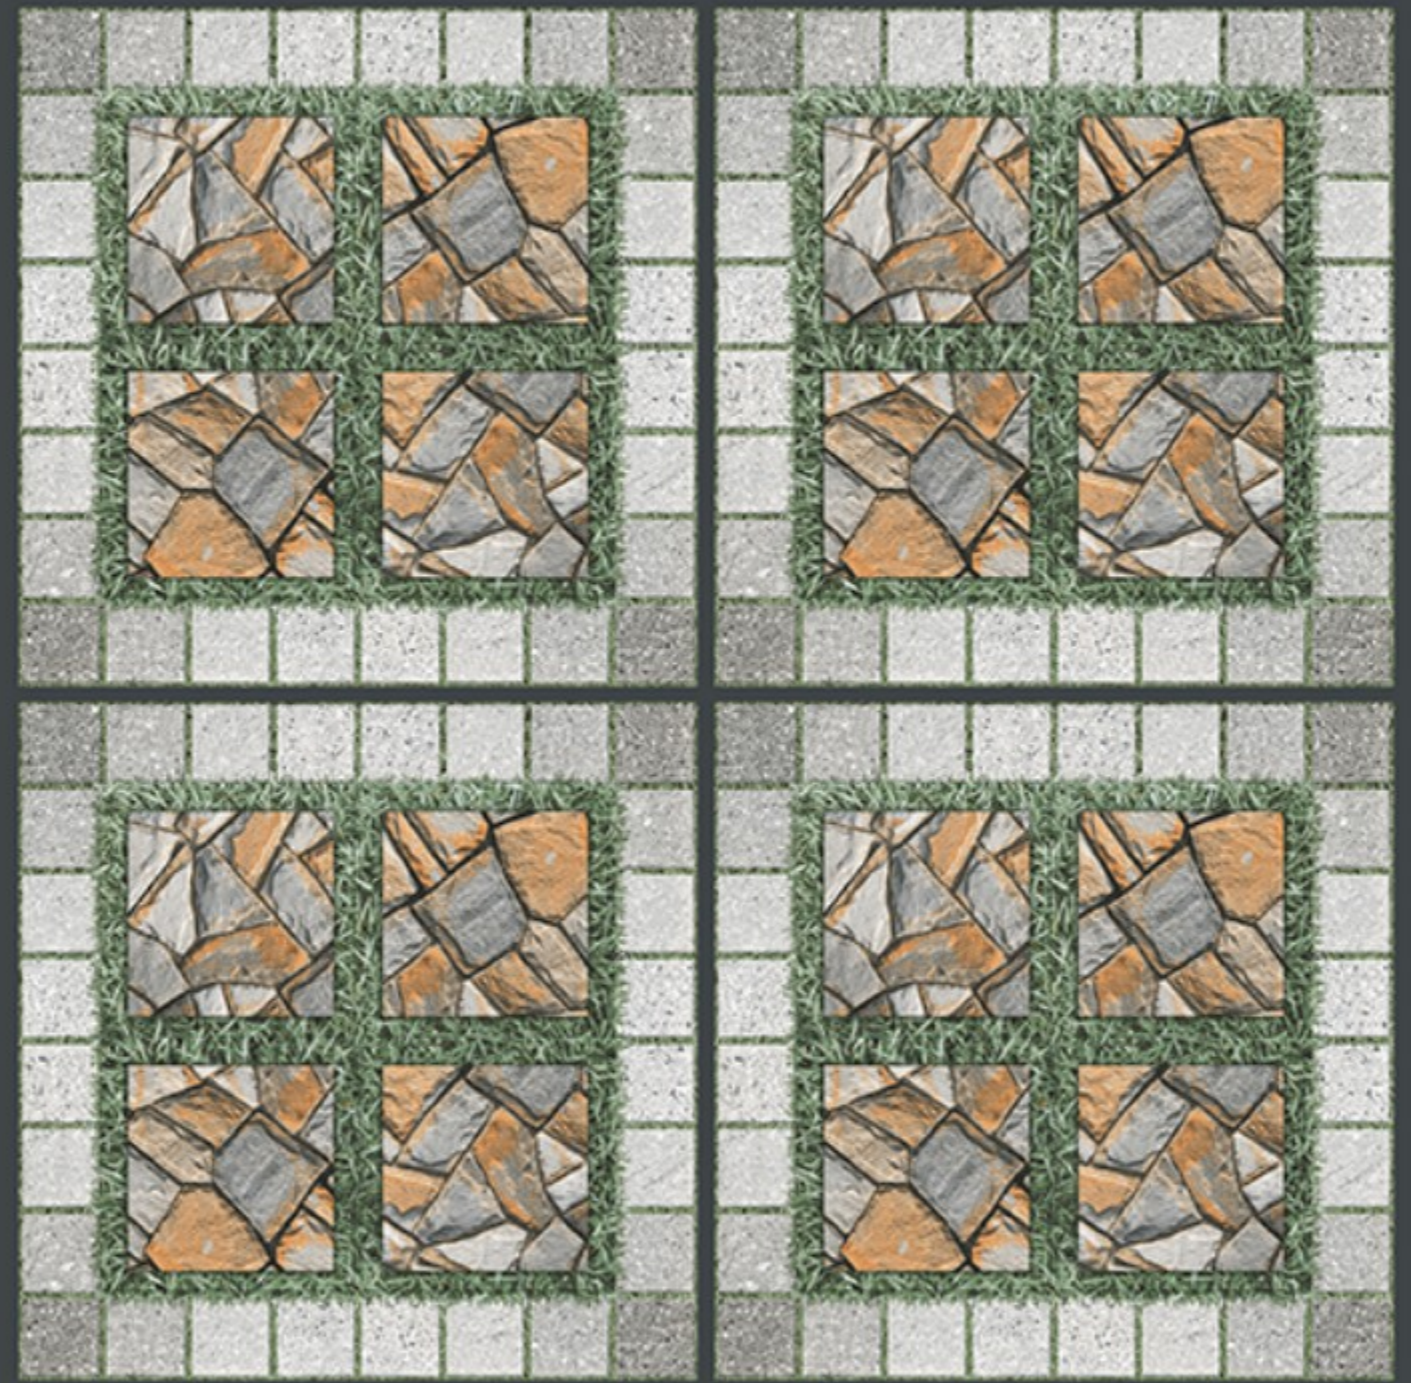

400x
400mm
DIGITAL VITRIFIED
PARKING TILES

6404

Finish :- PUNCH

HEAVY DUTY
PARKING TILES

- FROST RESISTANCE
- ZERO MAINTENANCE
- RESIDENTIAL
- DURABLE
- ECO FRIENDLY