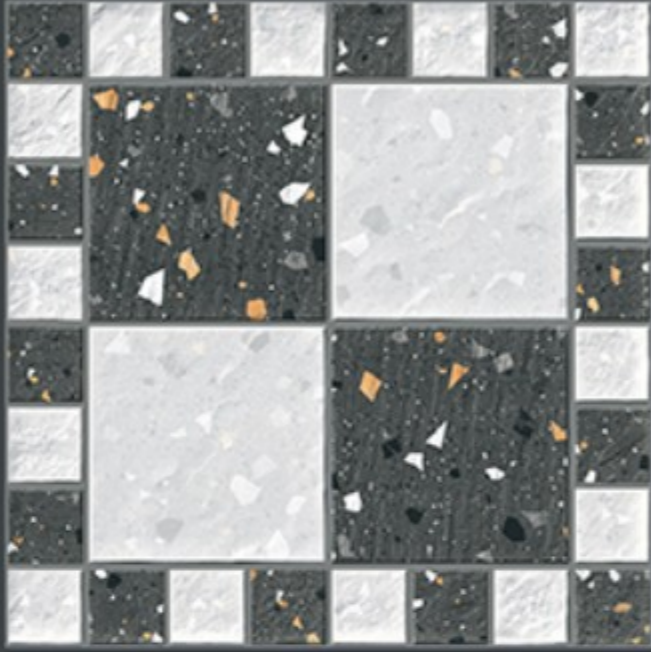

HEAVY DUTY
PARKING TILES

FROST
RESISTANCE

ZERO
MAINTENANCE

RESIDENTIAL

DURABLE

ECO
FRIENDLY

400x
400mm
DIGITAL VITRIFIED
PARKING TILES

6415