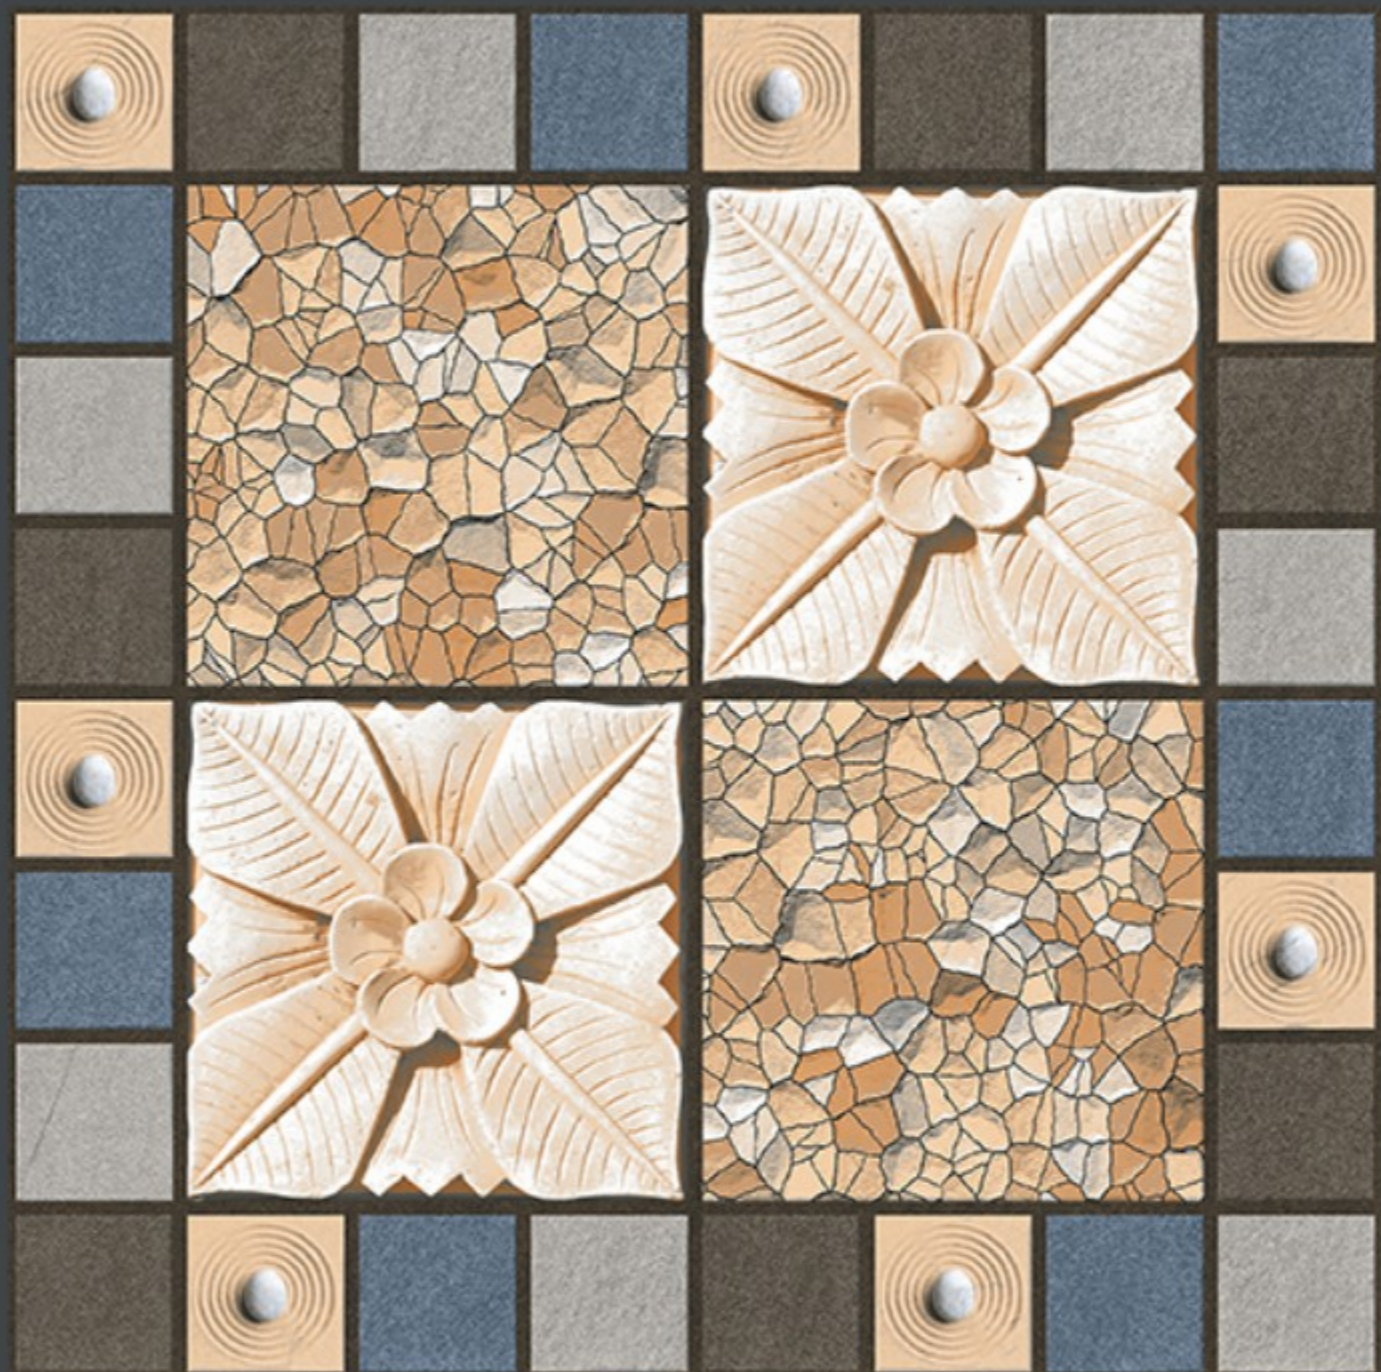

6401

HEAVY DUTY
PARKING TILES

400x
400mm
DIGITAL VITRIFIED
PARKING TILES

6408

Finish :- PUNCH

HEAVY DUTY
PARKING TILES

400x
400mm
DIGITAL VITRIFIED
PARKING TILES

6409