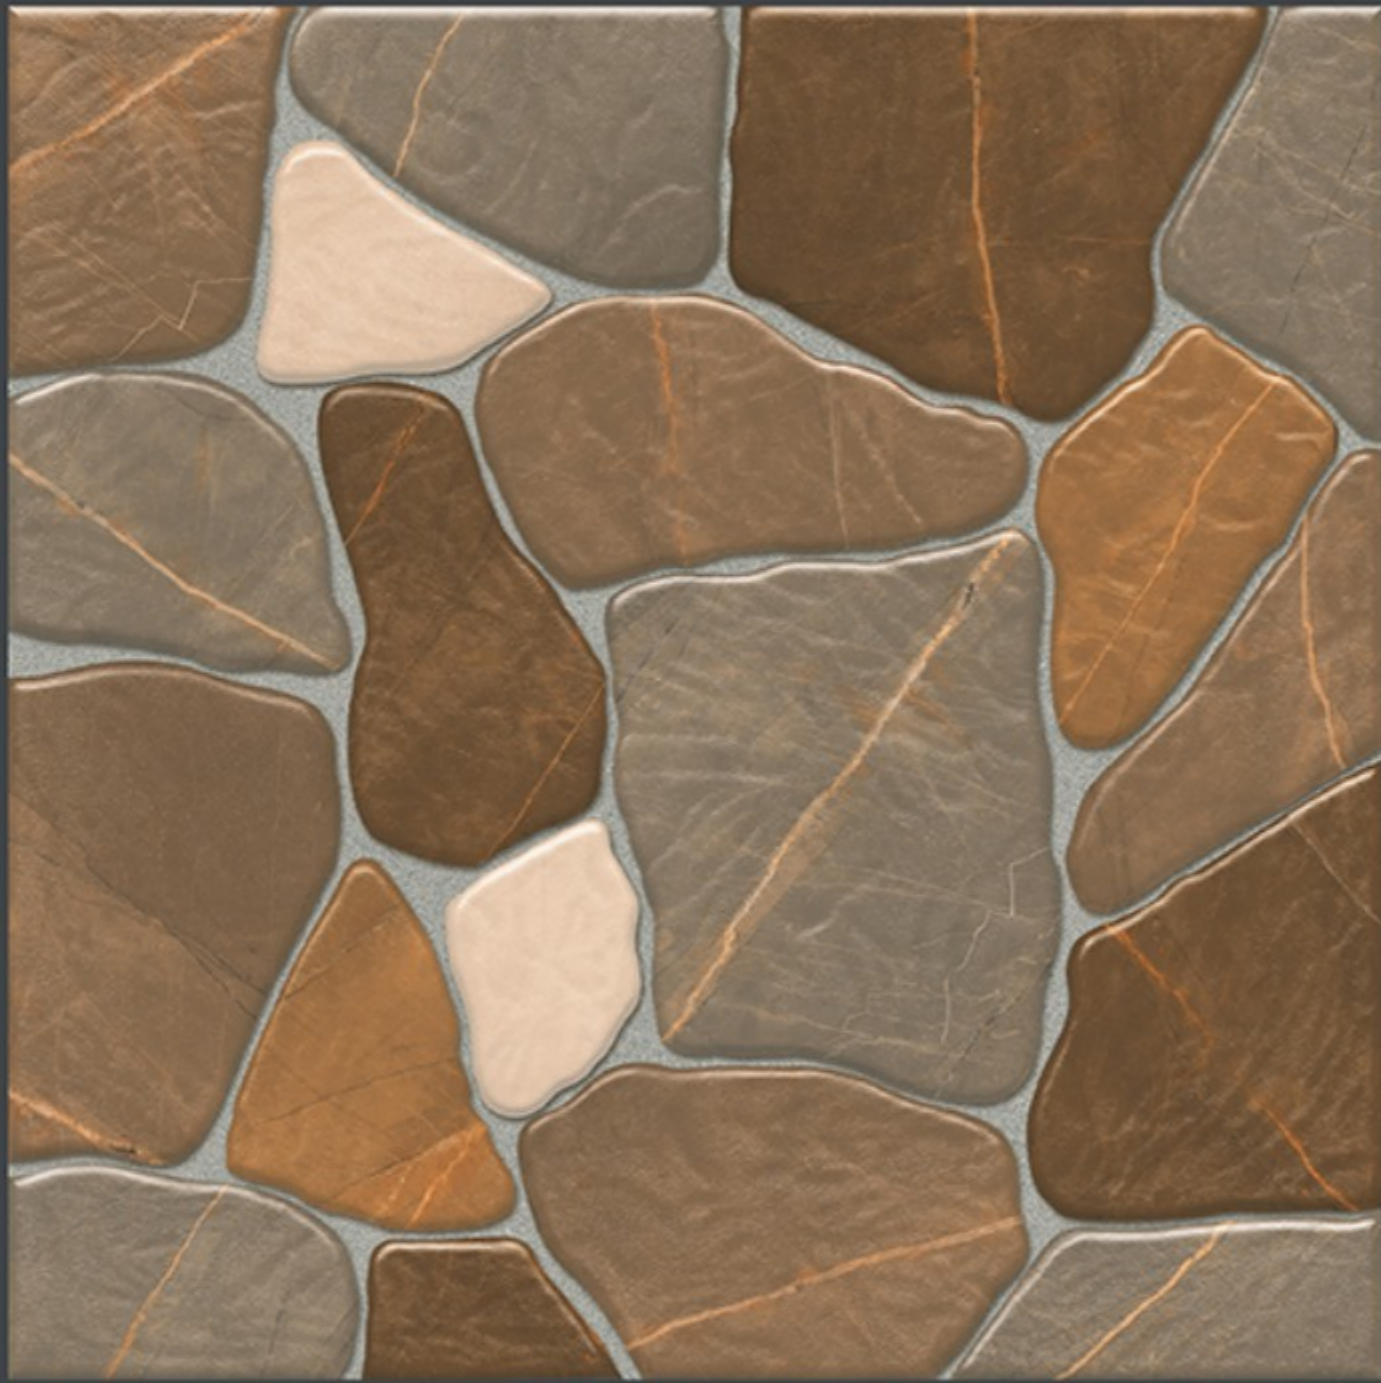

400x
400mm
DIGITAL VITRIFIED
PARKING TILES

6705

Finish :- PUNCH

HEAVY DUTY
PARKING TILES

- FROST RESISTANCE
- ZERO MAINTENANCE
- RESIDENTIAL
- DURABLE
- ECO FRIENDLY