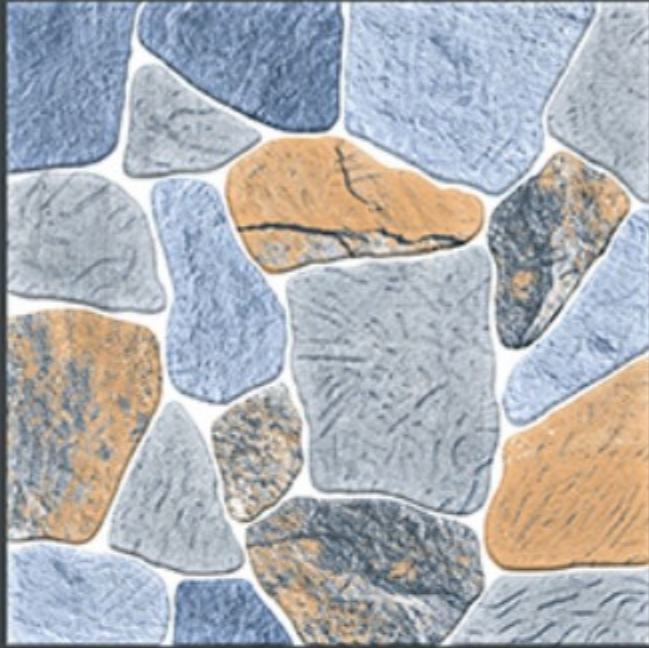

NEW
ARRIVAL

400x
400mm
DIGITAL VITRIFIED
PARKING TILES

6733

Finish :- PUNCH

HEAVY DUTY
PARKING TILES

-  FROST RESISTANCE
-  ZERO MAINTENANCE
-  RESIDENTIAL
-  DURABLE
-  ECO FRIENDLY

400x
400mm
DIGITAL VITRIFIED
PARKING TILES