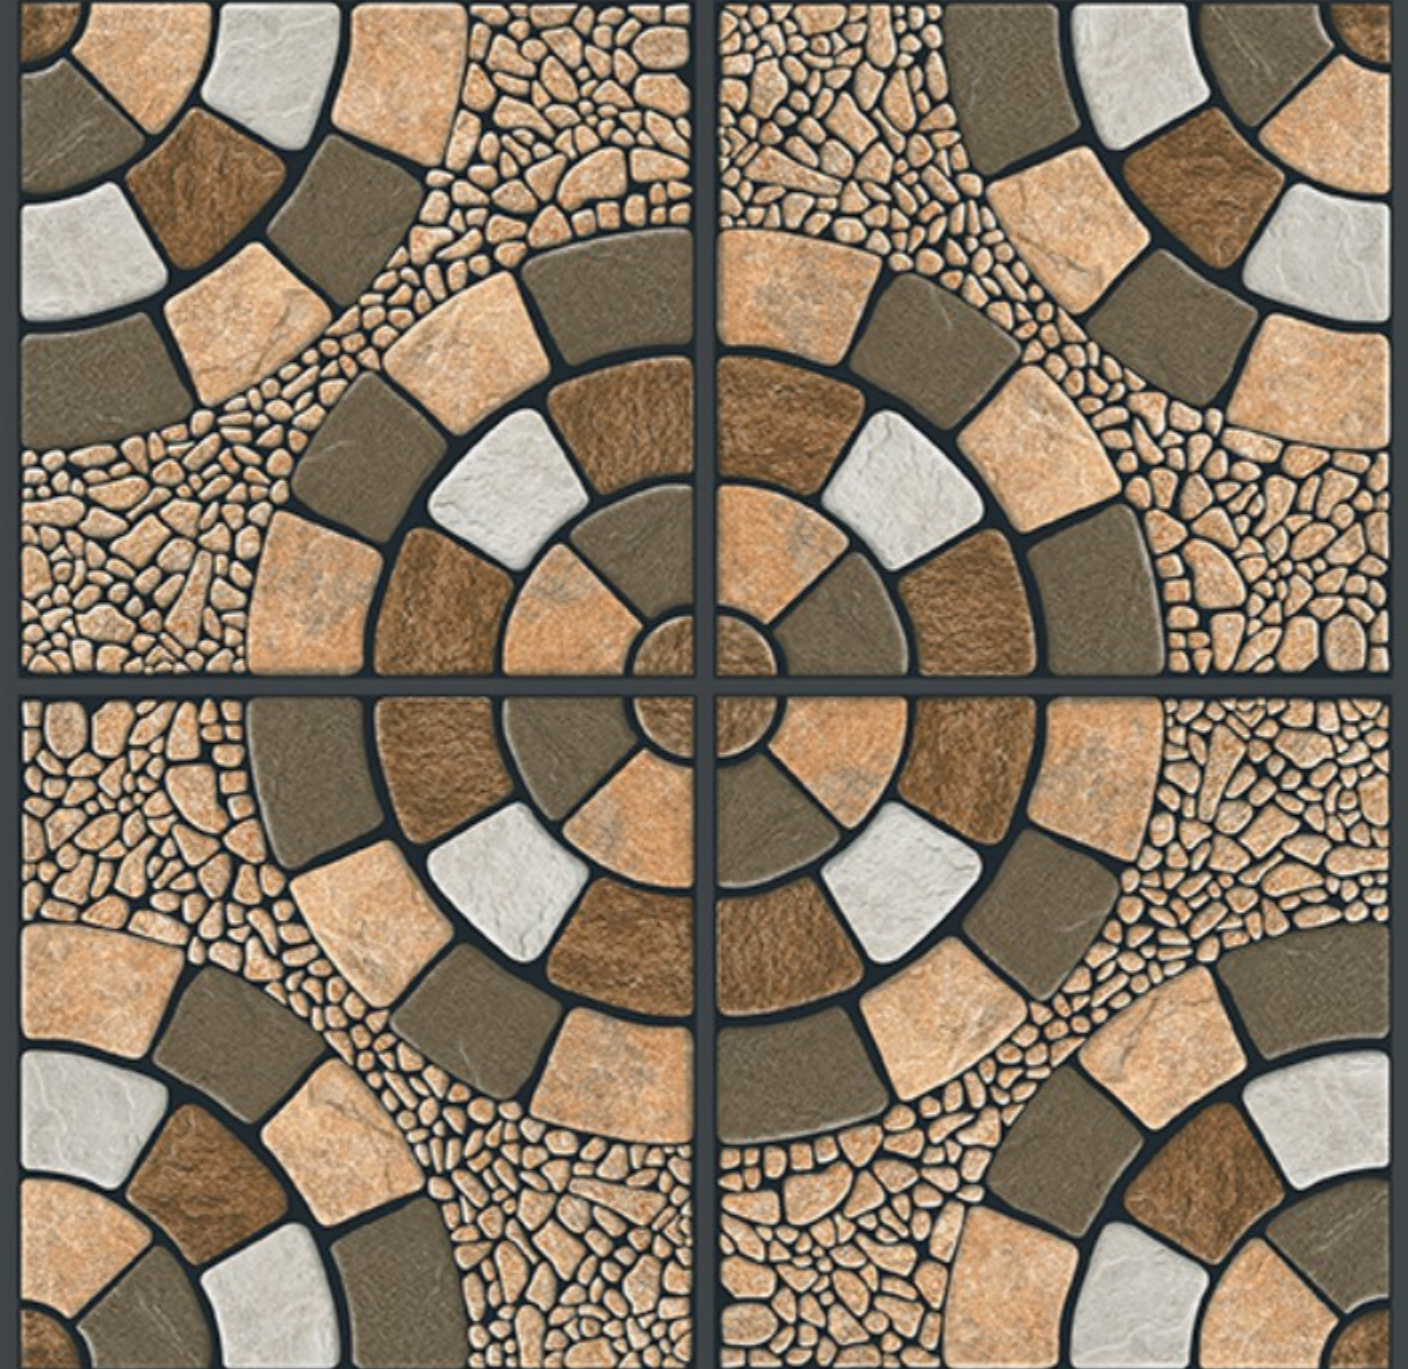

400x
400mm
DIGITAL VITRIFIED
PARKING TILES

6903

HEAVY DUTY
PARKING TILES

-  FROST RESISTANCE
-  ZERO MAINTENANCE
-  RESIDENTIAL
-  DURABLE
-  ECO FRIENDLY

400x
400mm
DIGITAL VITRIFIED
PARKING TILES

6905

Finish :- PUNCH