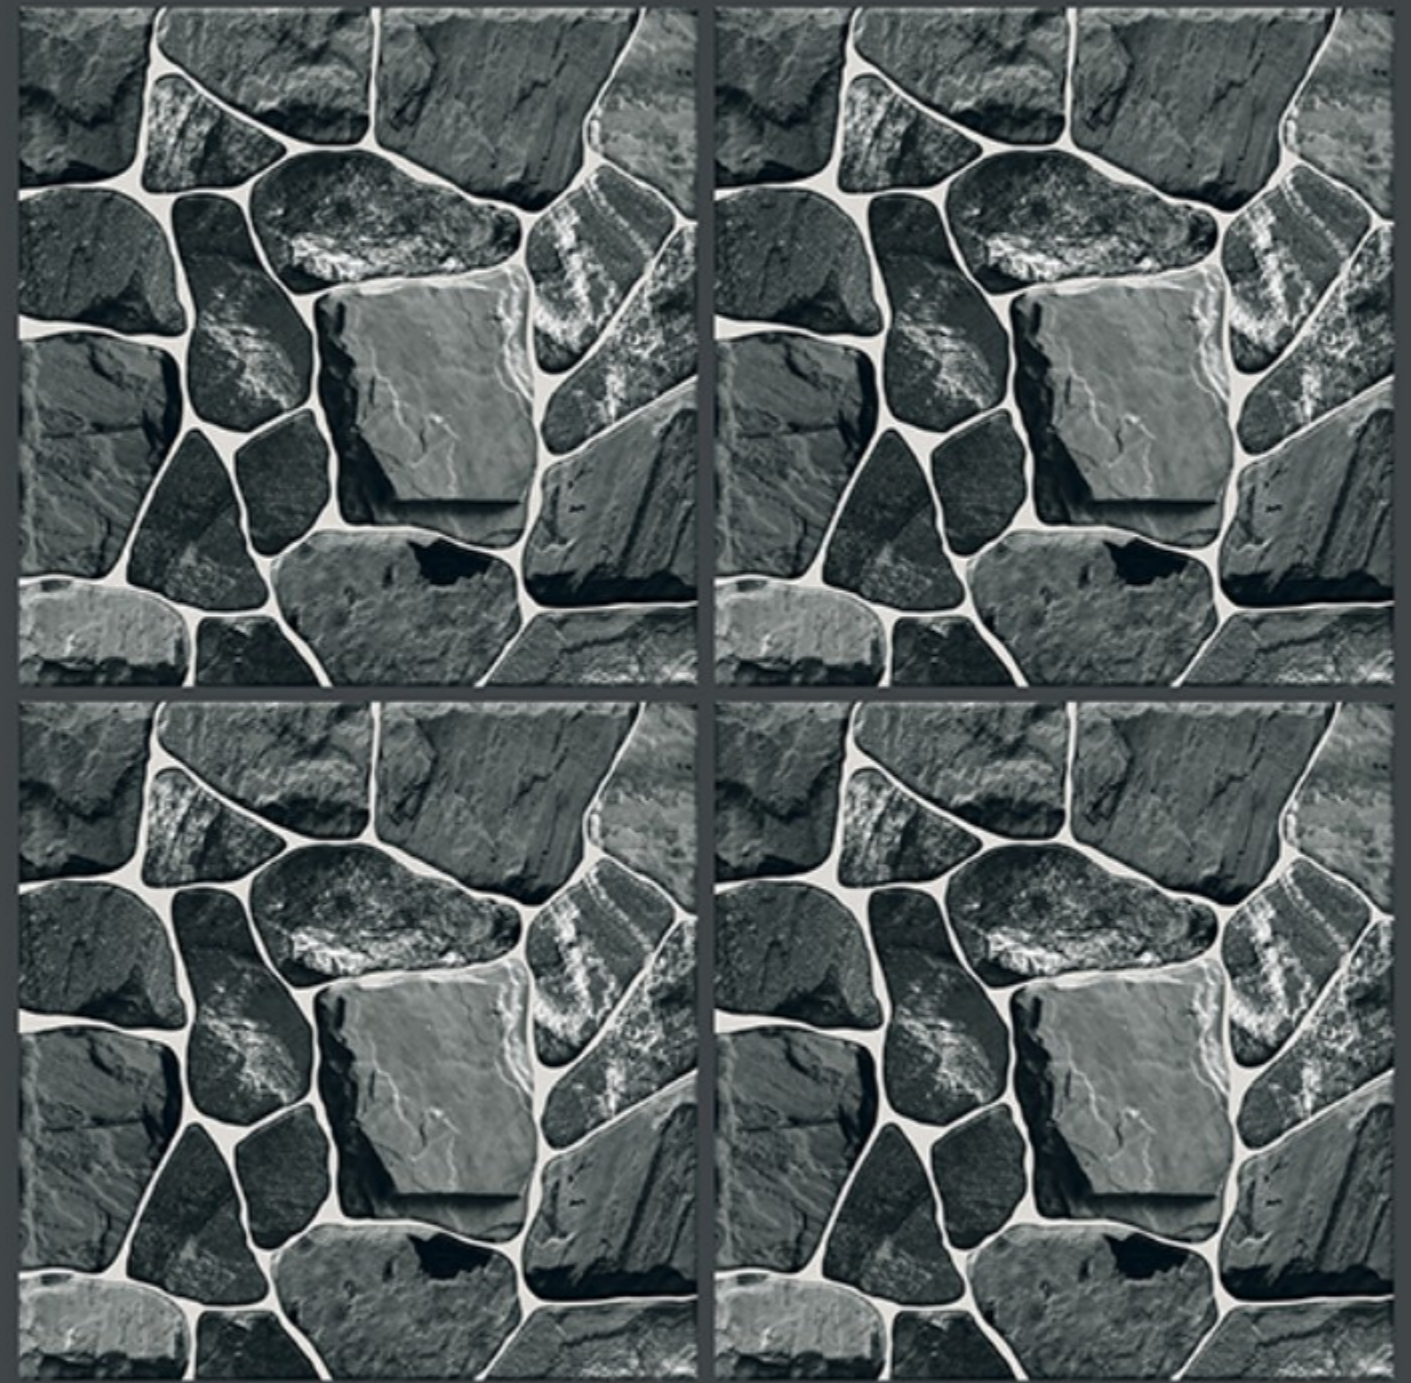

RESIDENTIAL

DURABLE

ECO
FRIENDLY

400x
400mm
DIGITAL VITRIFIED
PARKING TILES

6721

HEAVY DUTY
PARKING TILES

400x
400mm
DIGITAL VITRIFIED
PARKING TILES

6725