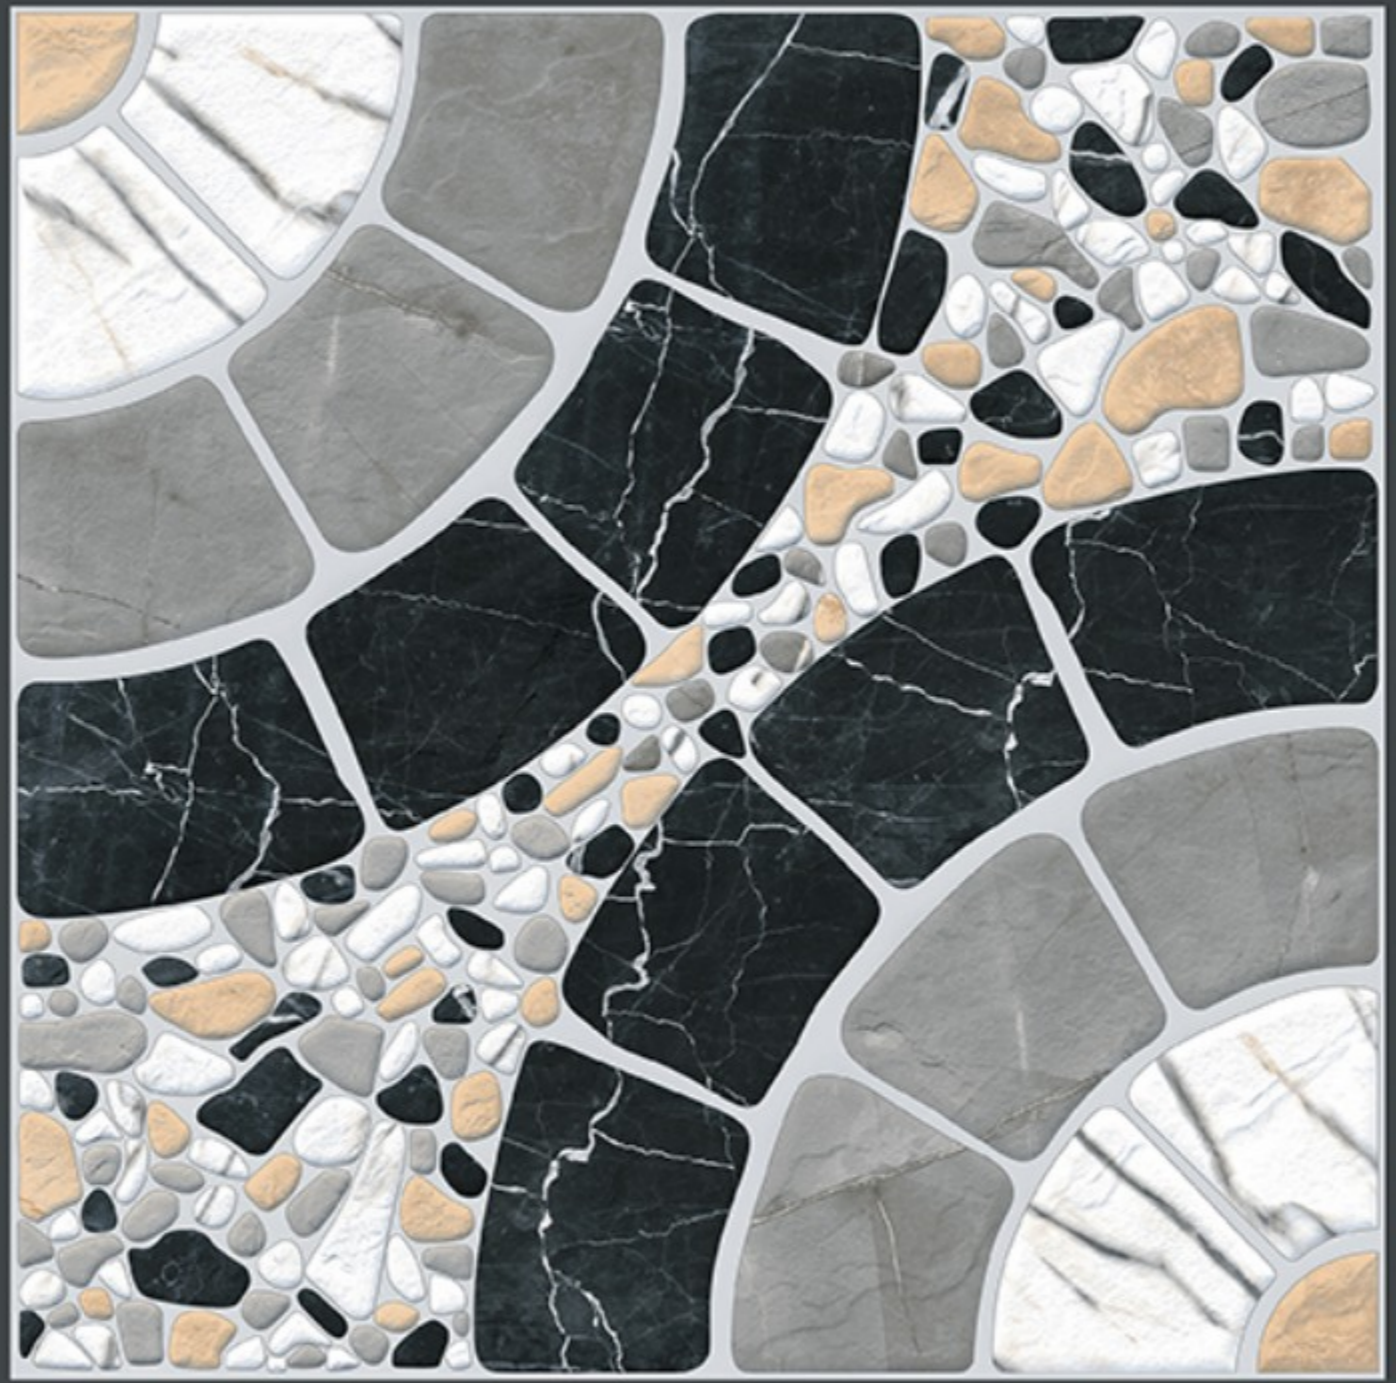

400x
400mm
DIGITAL VITRIFIED
PARKING TILES

6914

Finish :- PUNCH

HEAVY DUTY
PARKING TILES

-  FROST RESISTANCE
-  ZERO MAINTENANCE
-  RESIDENTIAL
-  DURABLE
-  ECO FRIENDLY

400x
400mm
DIGITAL VITRIFIED
PARKING TILES