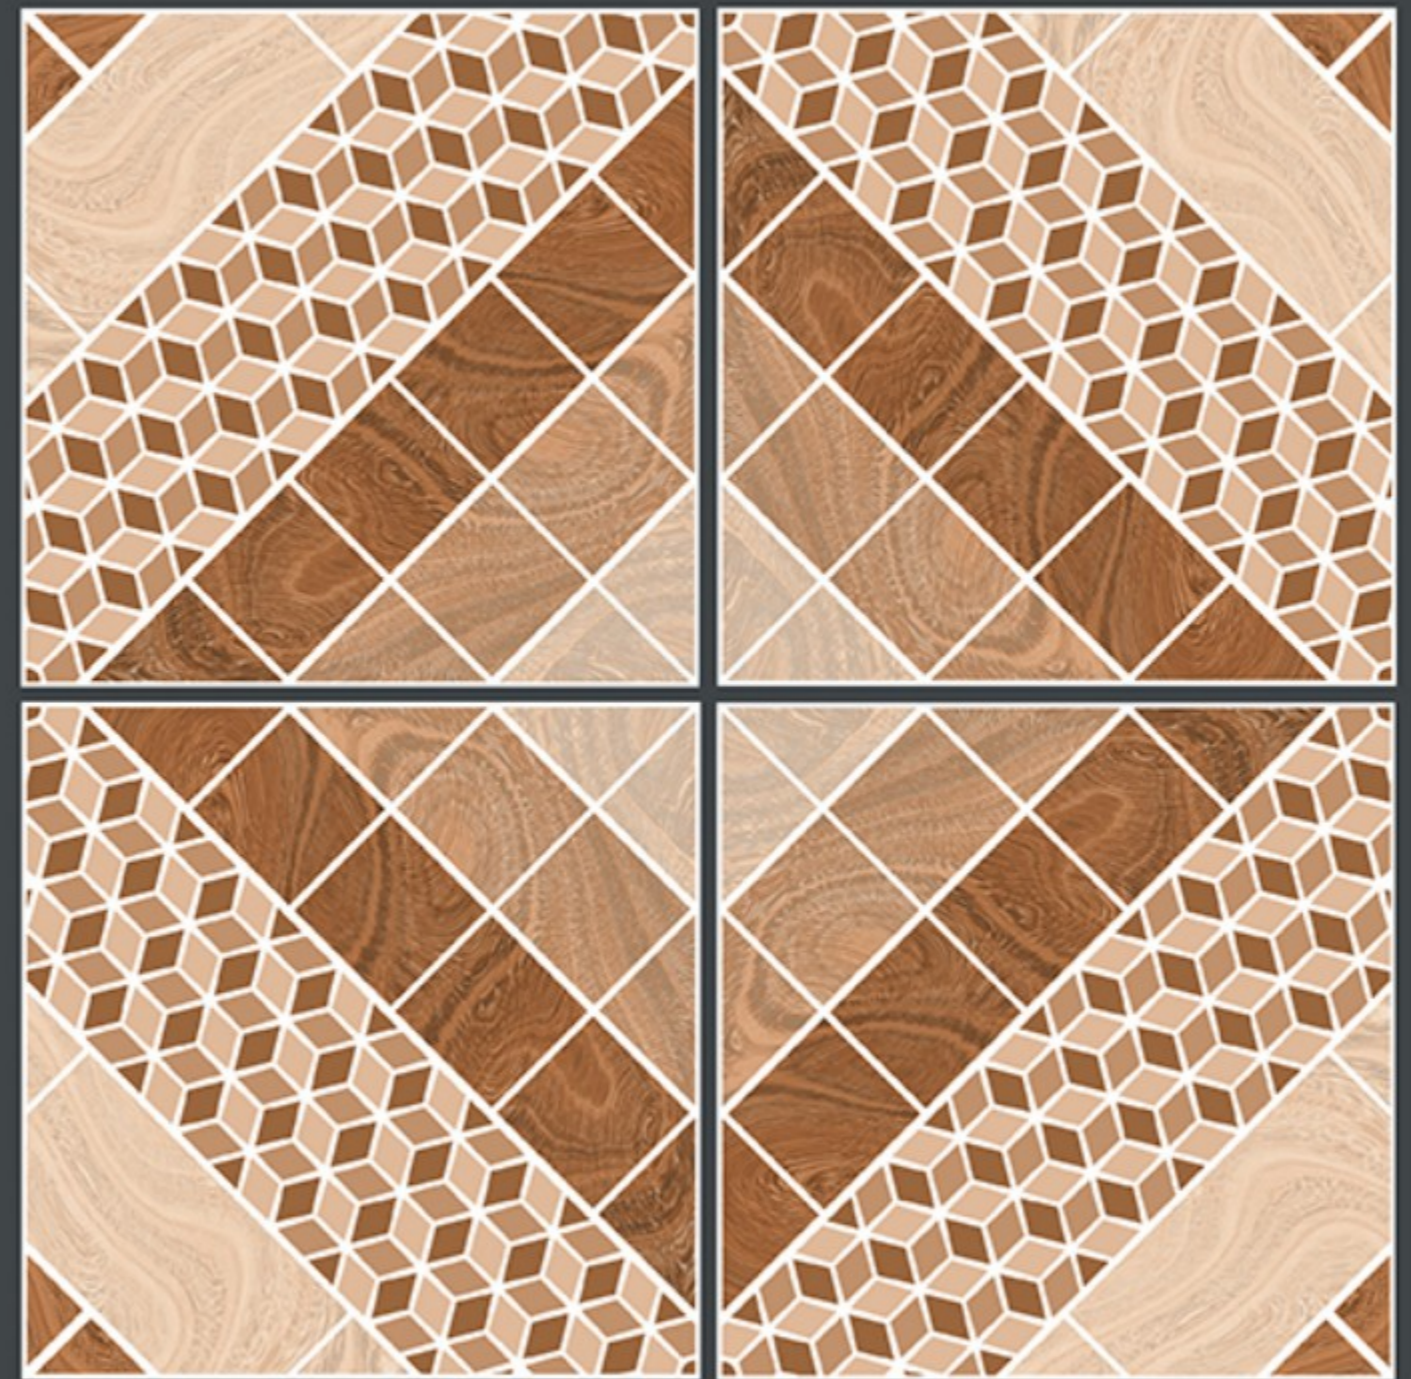

ECO
FRIENDLY

400x
400mm
DIGITAL VITRIFIED
PARKING TILES

6813

HEAVY DUTY
PARKING TILES

400x
400mm
DIGITAL VITRIFIED
PARKING TILES

6816

Finish :- PUNCH

HEAVY DUTY
PARKING TILES