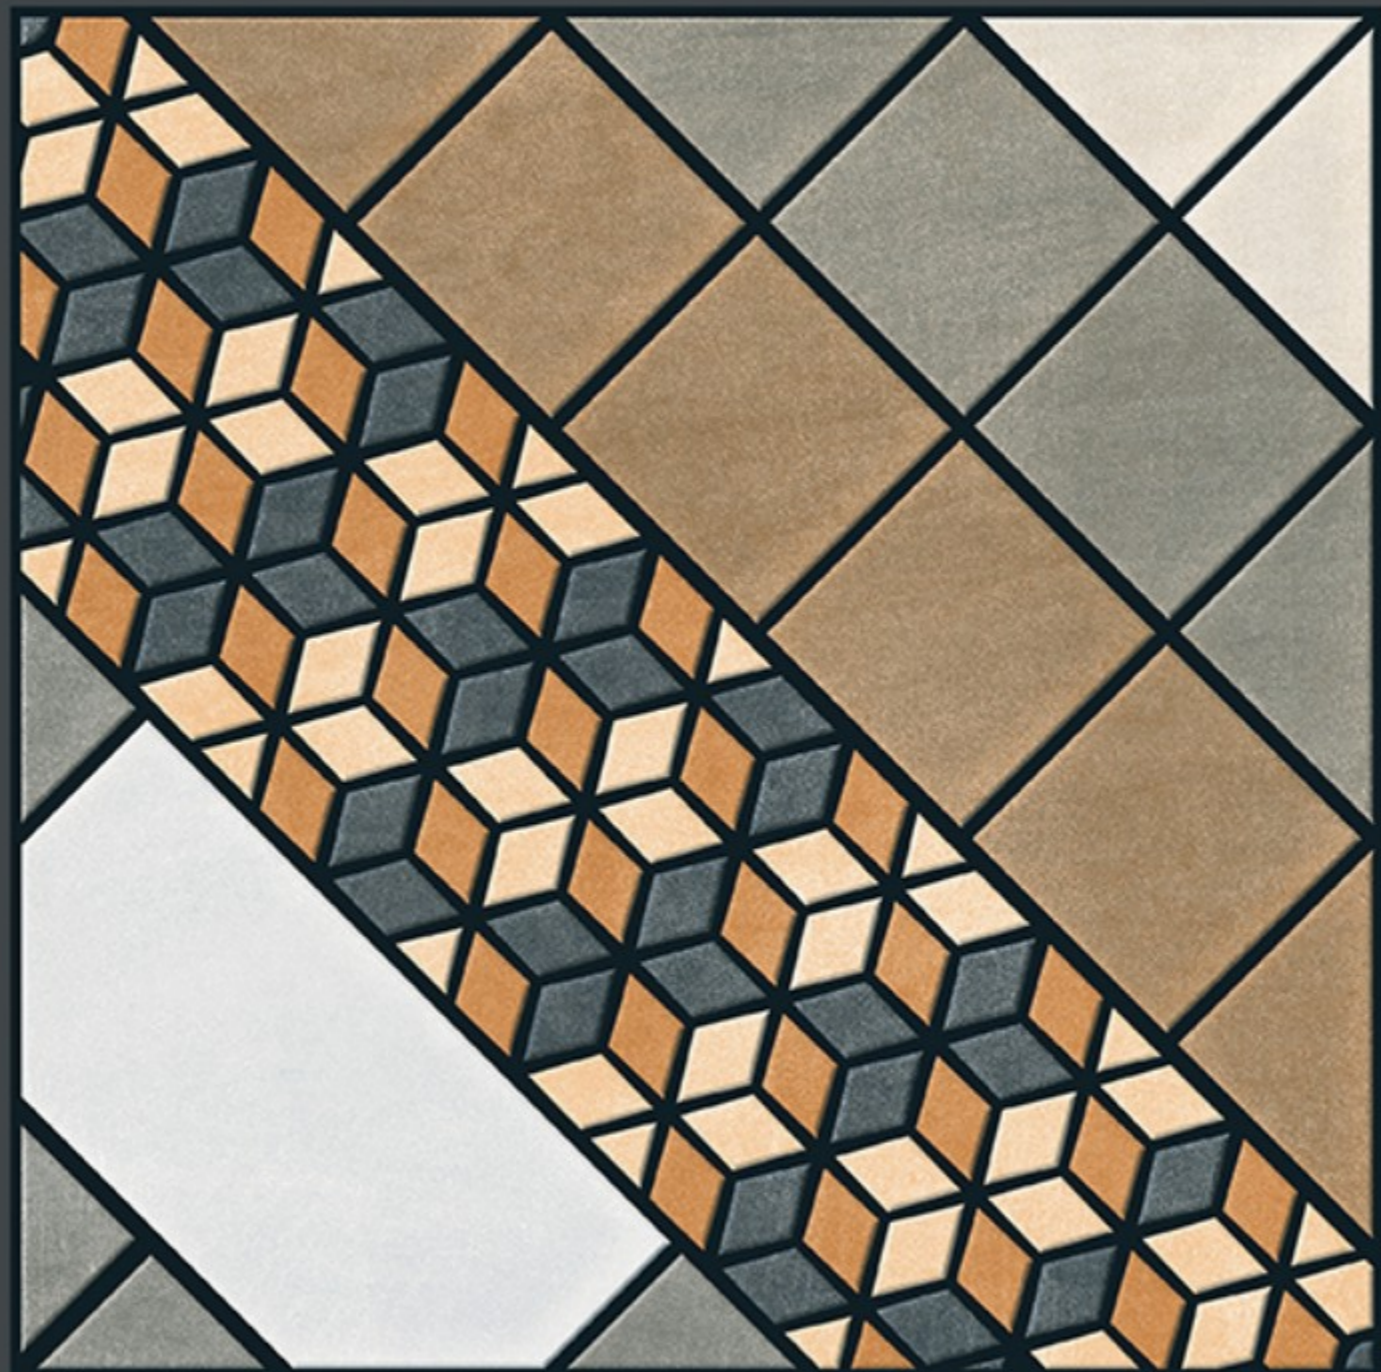

400x
400mm
DIGITAL VITRIFIED
PARKING TILES

6806

Finish :- PUNCH

HEAVY DUTY
PARKING TILES

- FROST RESISTANCE
- ZERO MAINTENANCE
- RESIDENTIAL
- DURABLE
- ECO FRIENDLY