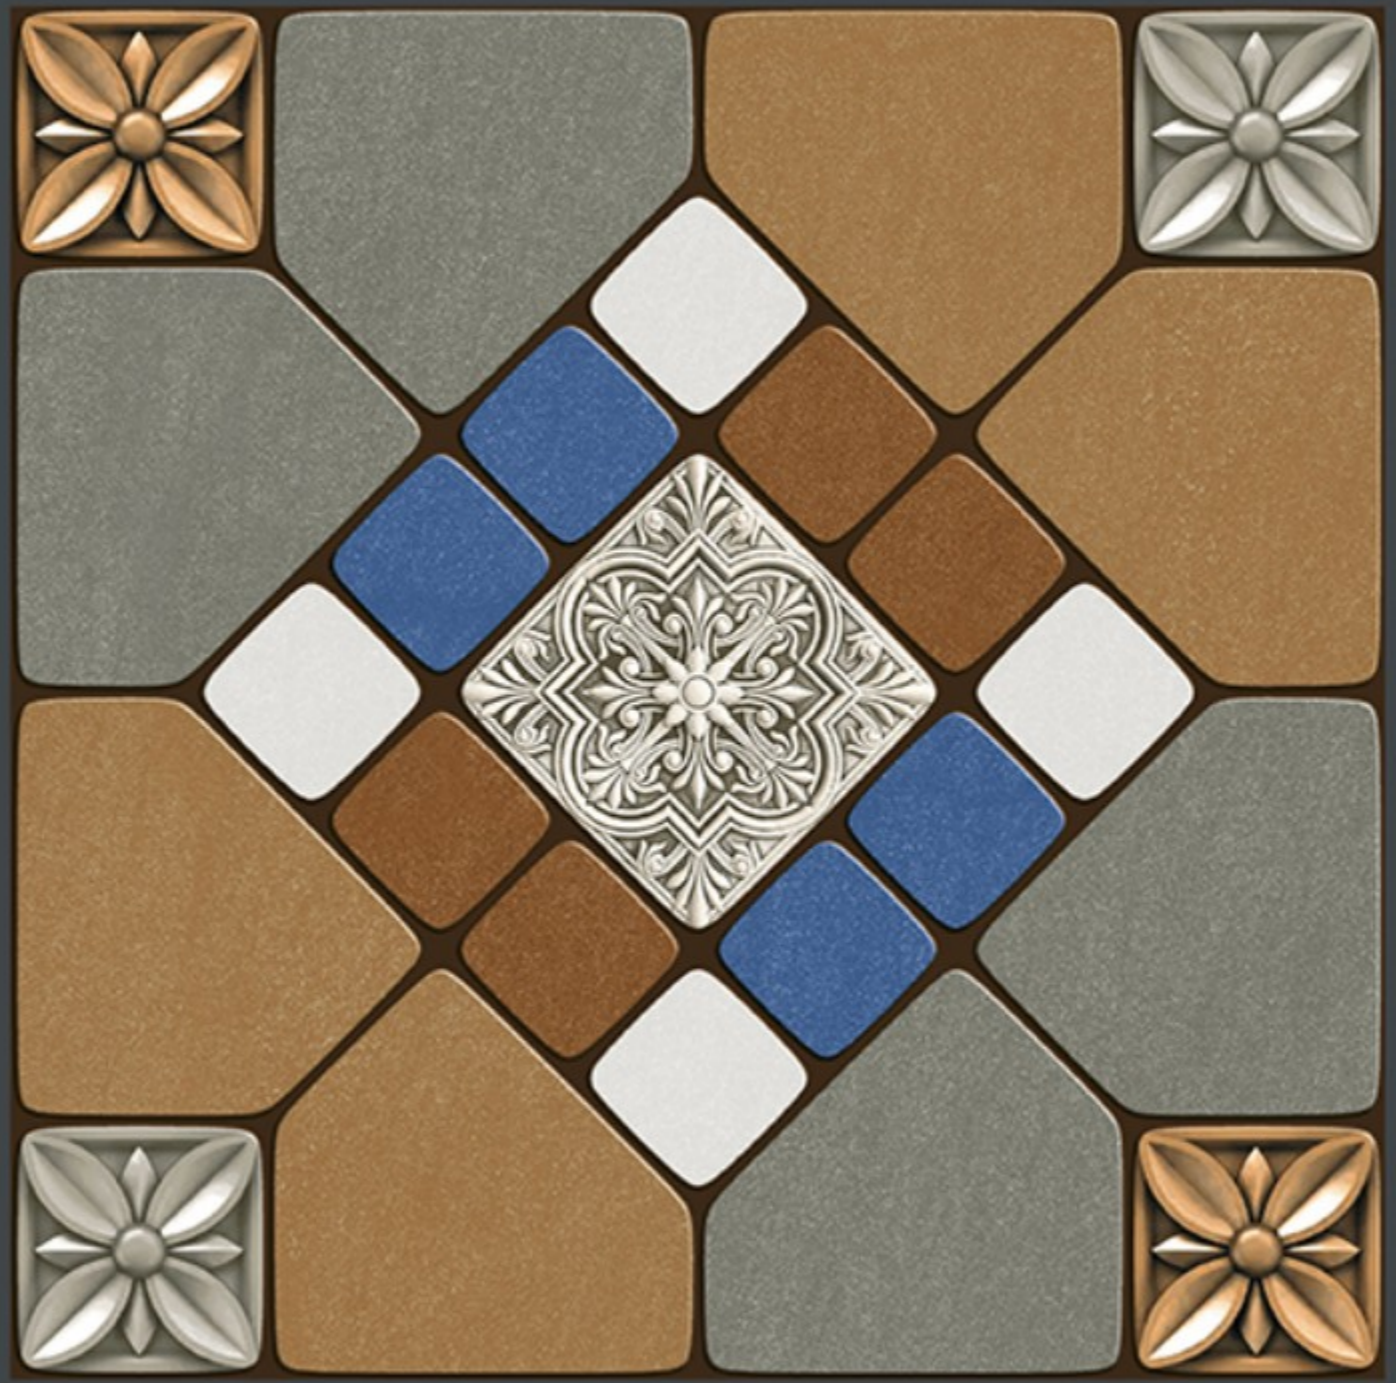

400x
400mm
DIGITAL VITRIFIED
PARKING TILES

7112

HEAVY DUTY
PARKING TILES

400x
400mm
DIGITAL VITRIFIED
PARKING TILES

7113

Finish :- PUNCH

HEAVY DUTY
PARKING TILES

-  FROST RESISTANCE
-  ZERO MAINTENANCE
-  RESIDENTIAL
-  DURABLE
-  ECO FRIENDLY