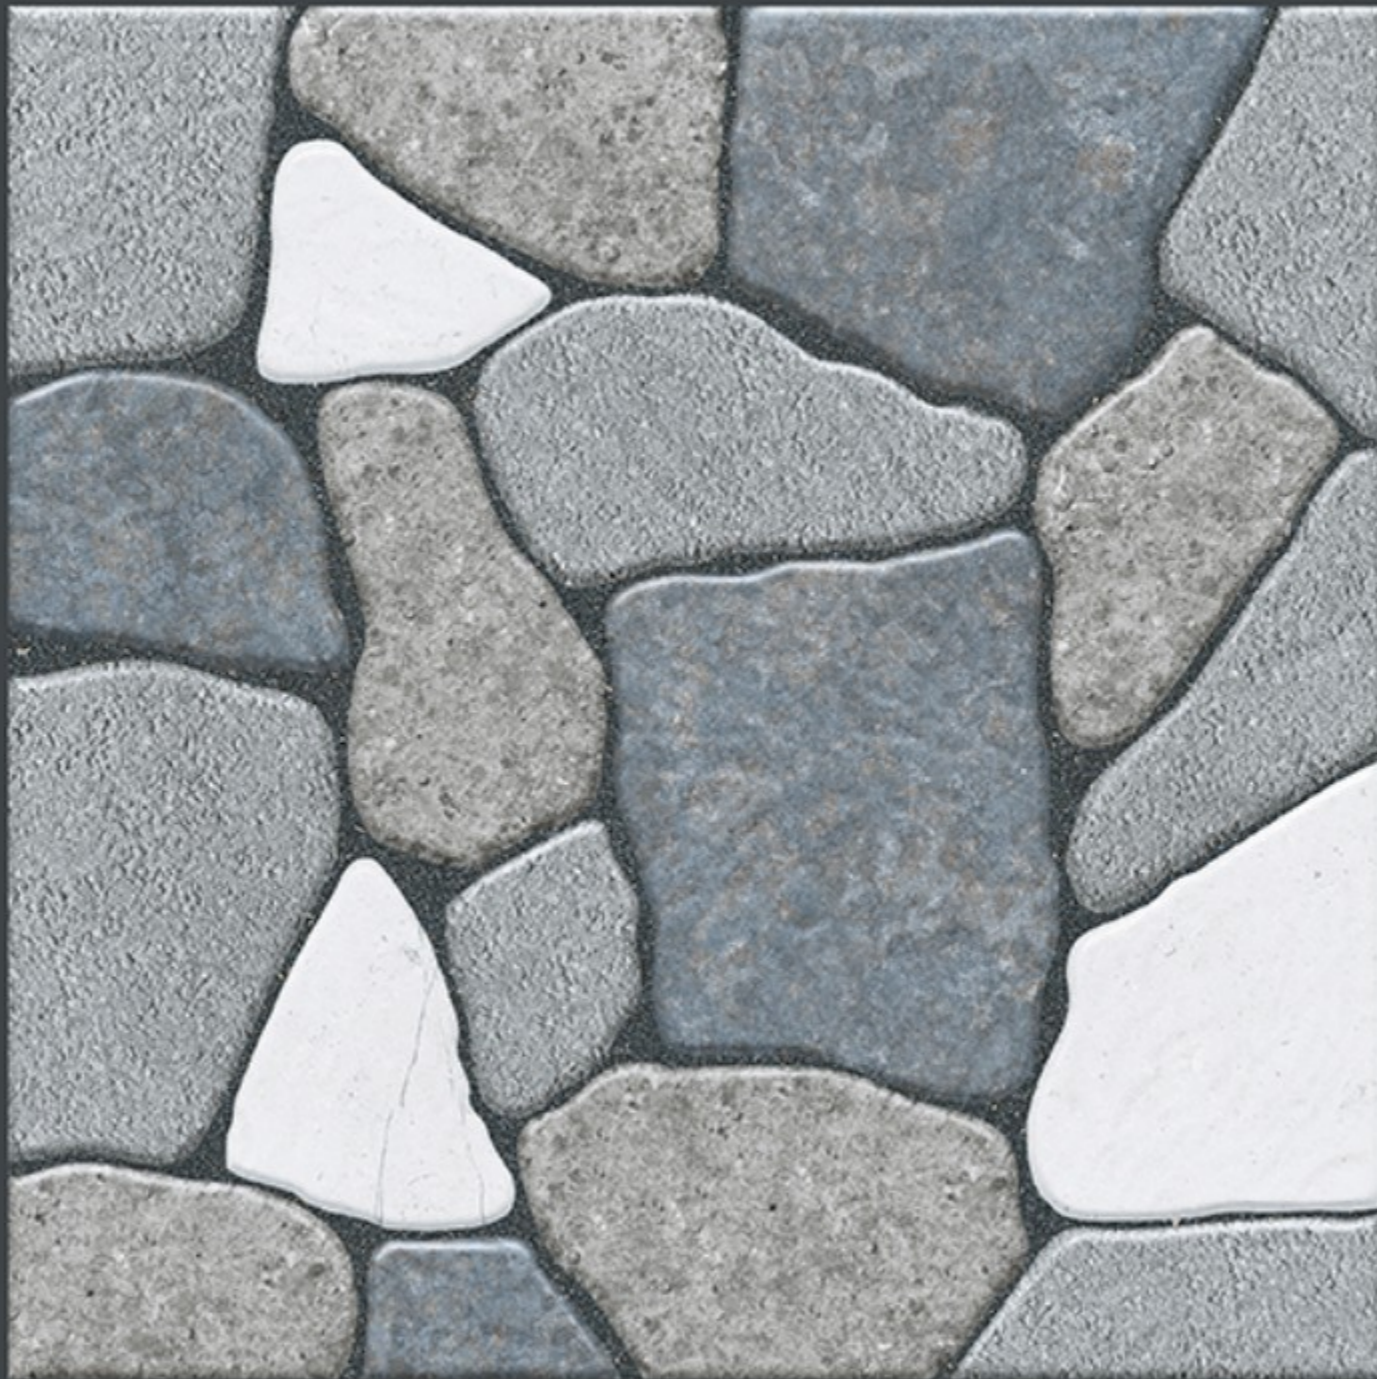

ZERO
MAINTENANCE

RESIDENTIAL

DURABLE

ECO
FRIENDLY

400x
400mm
DIGITAL VITRIFIED
PARKING TILES

6713

Finish :- PUNCH

HEAVY DUTY
PARKING TILES