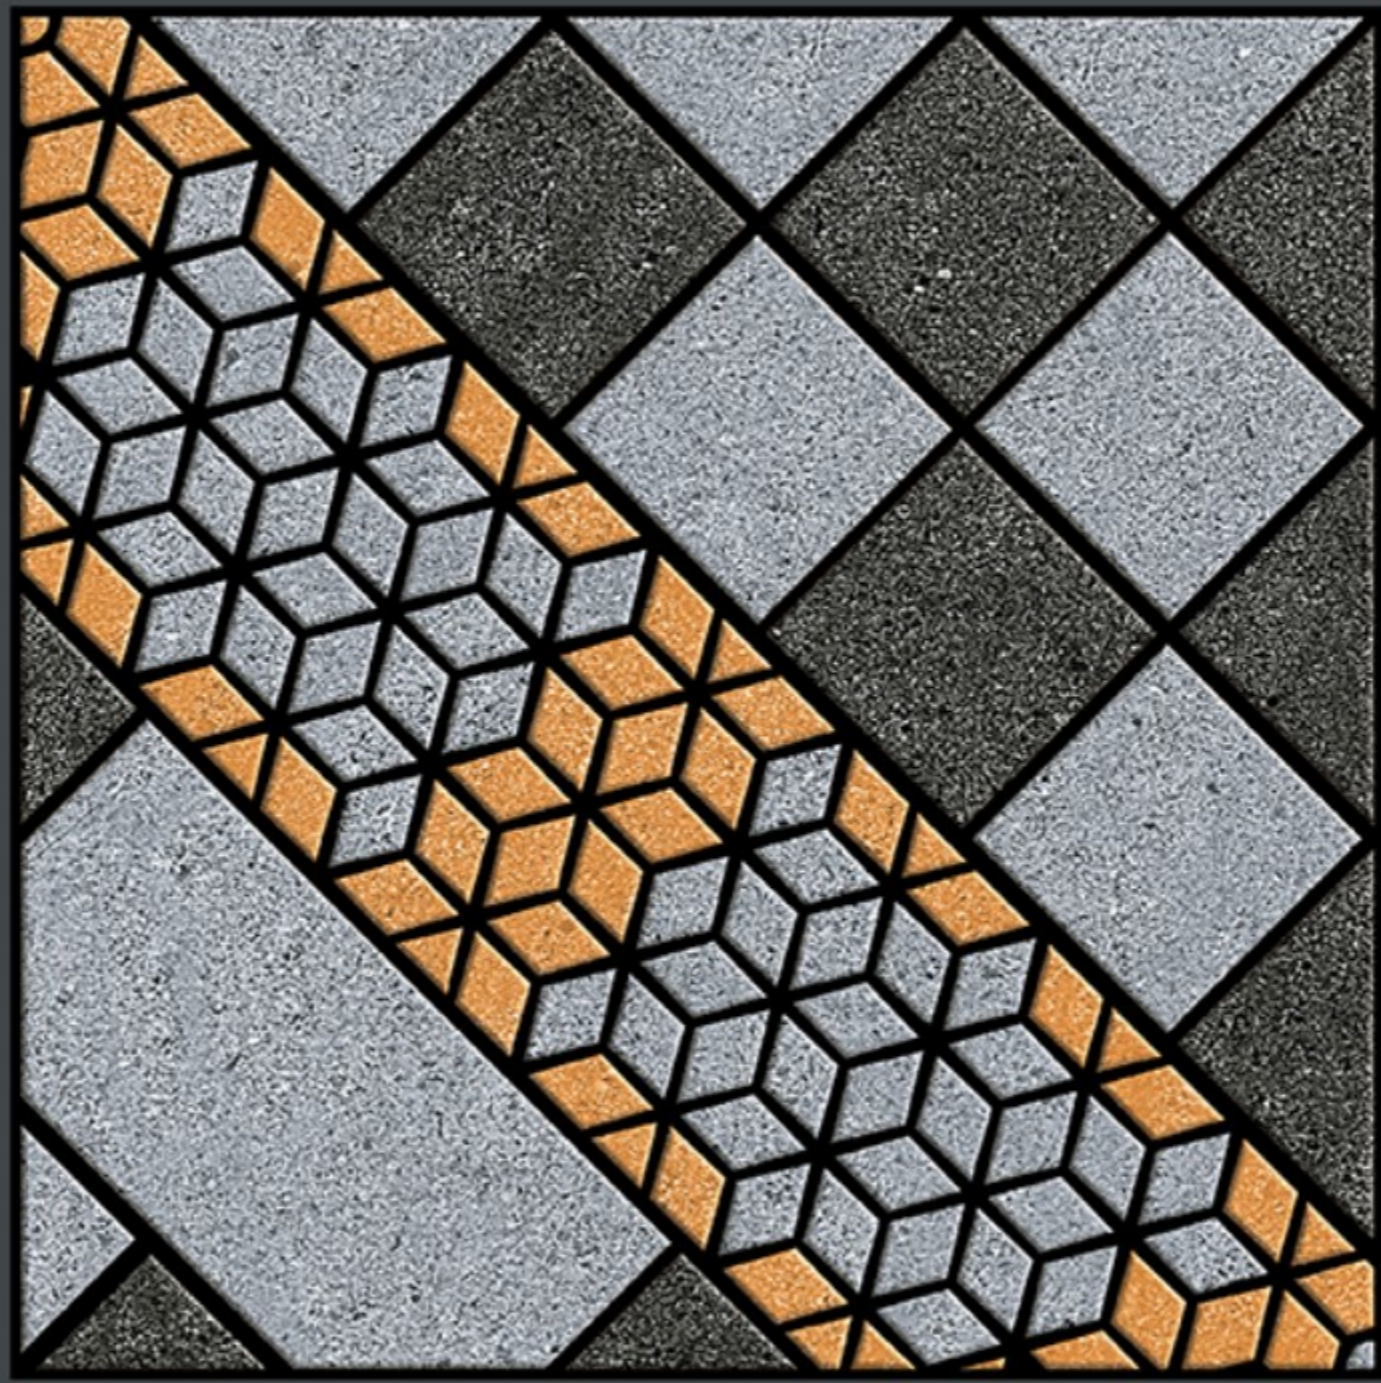

400x
400mm
DIGITAL VITRIFIED
PARKING TILES

6817

Finish :- PUNCH

HEAVY DUTY
PARKING TILES

- FROST RESISTANCE
- ZERO MAINTENANCE
- RESIDENTIAL
- DURABLE
- ECO FRIENDLY