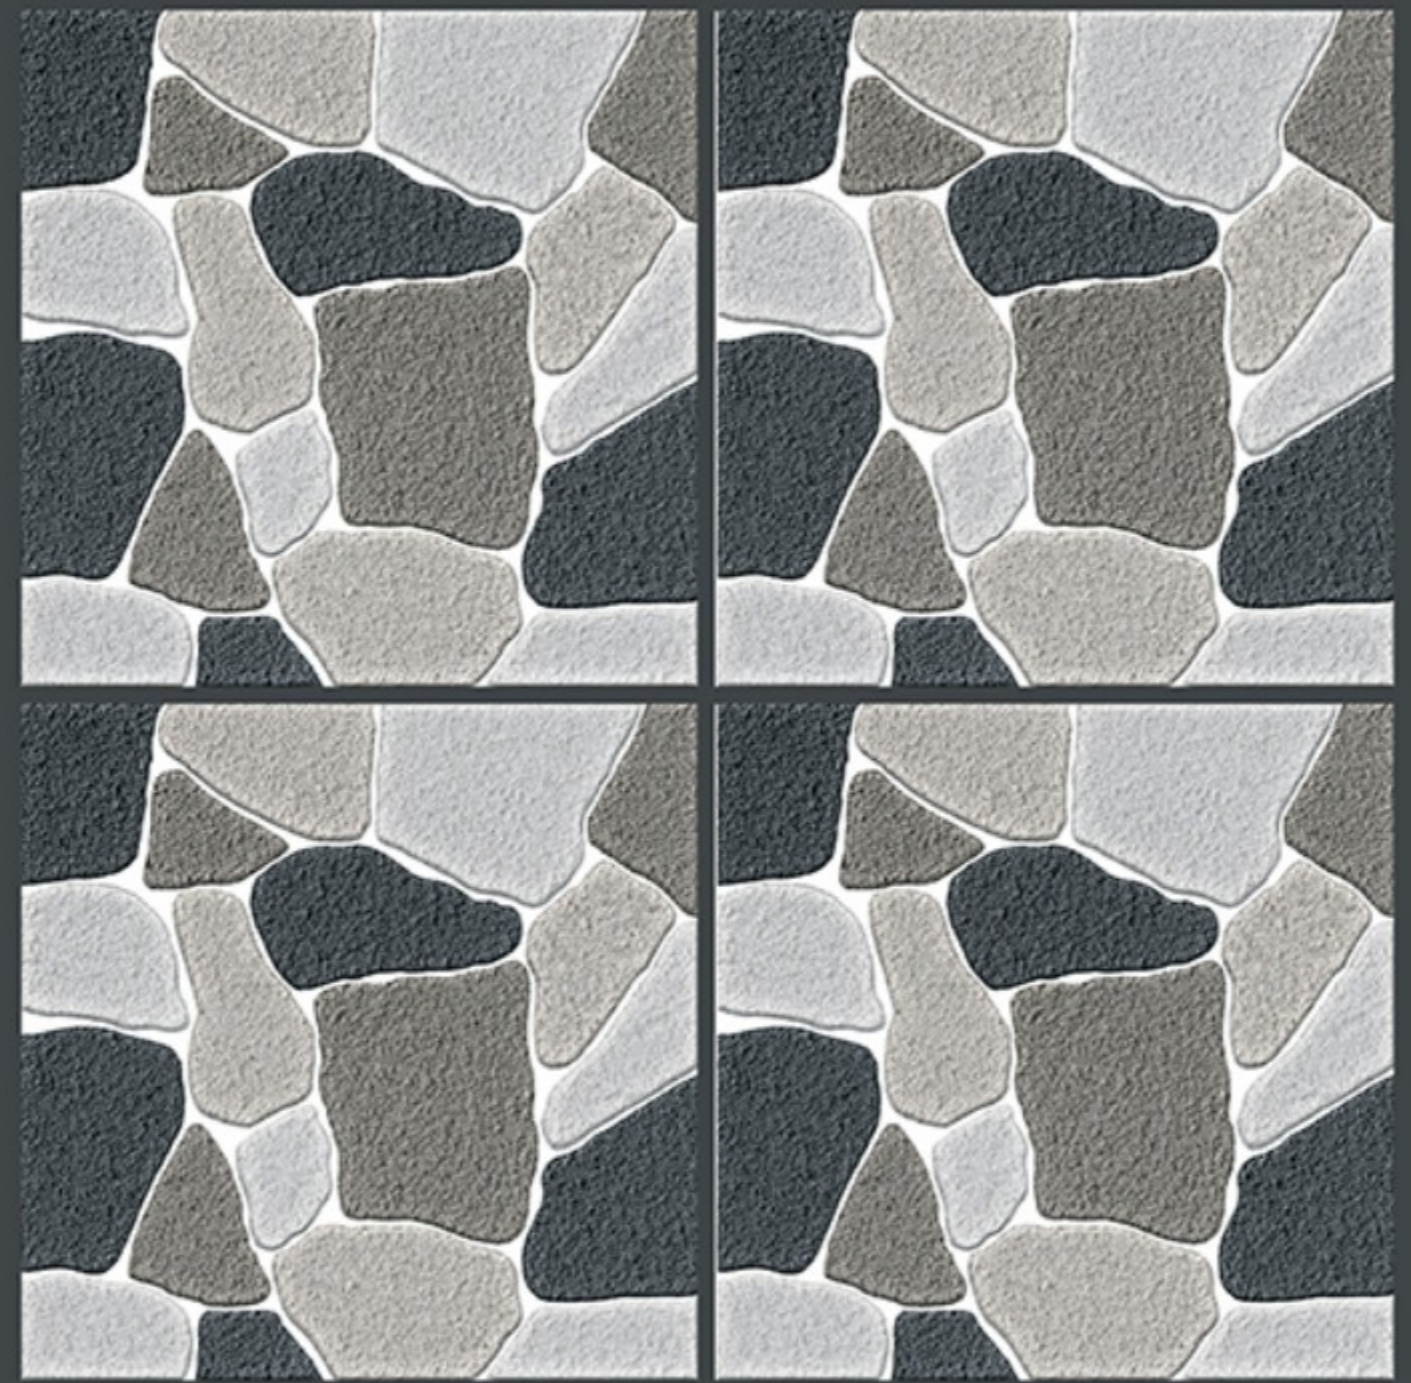

NEW
ARRIVAL

400x
400mm
DIGITAL VITRIFIED
PARKING TILES

6740

Finish :- PUNCH

HEAVY DUTY
PARKING TILES

- FROST RESISTANCE
- ZERO MAINTENANCE
- RESIDENTIAL
- DURABLE
- ECO FRIENDLY