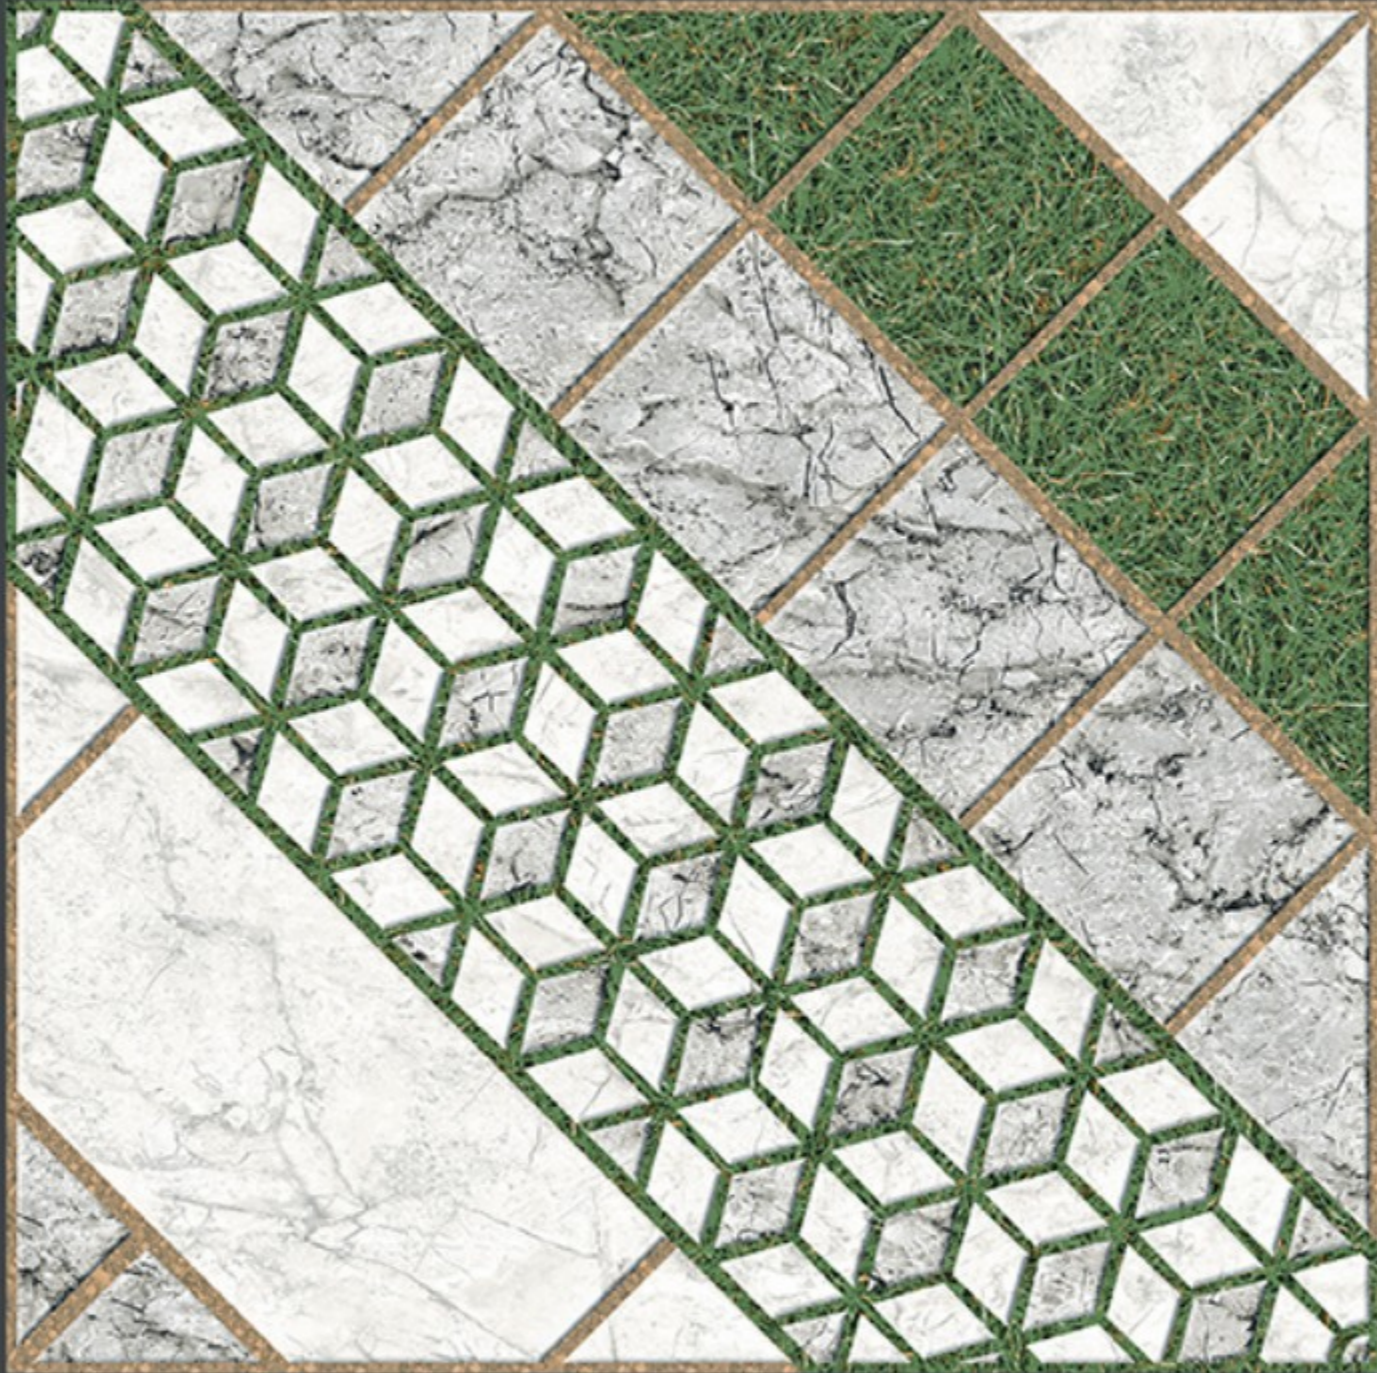

400x
400mm
DIGITAL VITRIFIED
PARKING TILES

6808

Finish :- PUNCH

HEAVY DUTY
PARKING TILES

400x
400mm
DIGITAL VITRIFIED
PARKING TILES

6805

HEAVY DUTY
PARKING TILES

400x
400mm
DIGITAL VITRIFIED
PARKING TILES