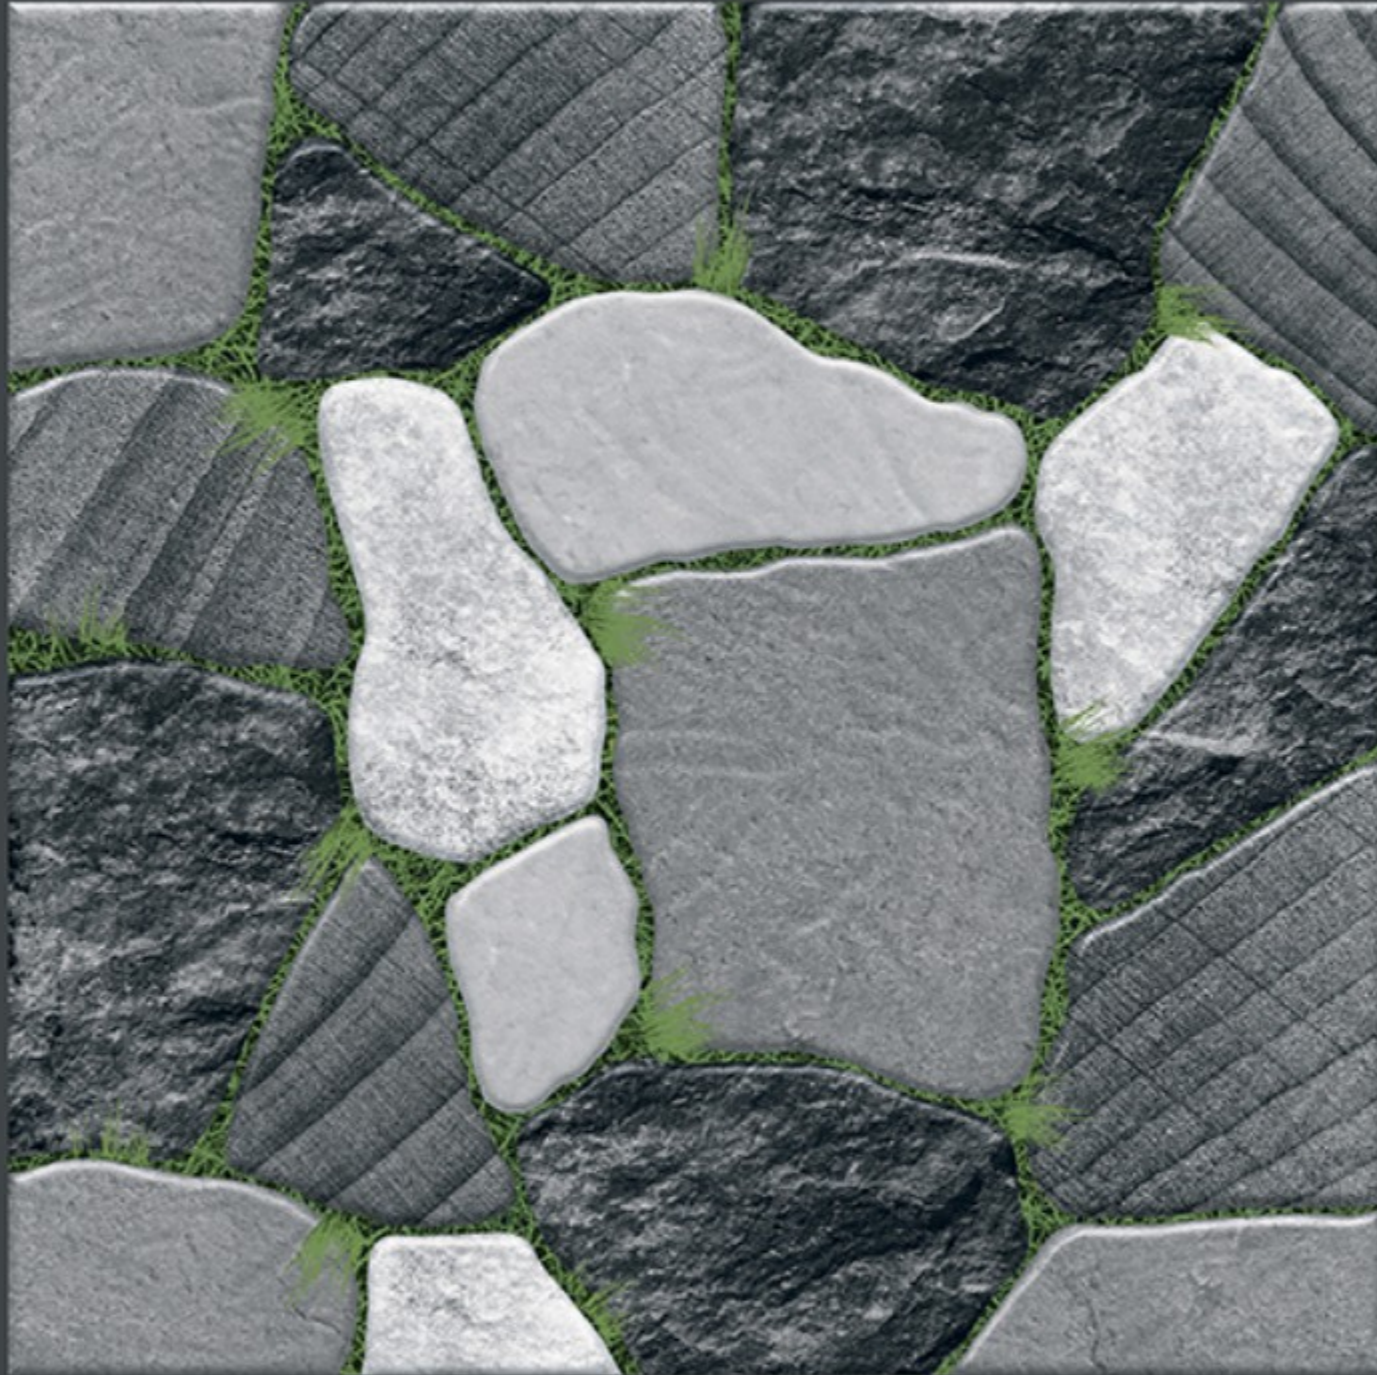

400x
400mm
DIGITAL VITRIFIED
PARKING TILES

6709

Finish :- PUNCH

HEAVY DUTY
PARKING TILES

FROST
RESISTANCE

ZERO
MAINTENANCE

RESIDENTIAL

DURABLE

ECO
FRIENDLY