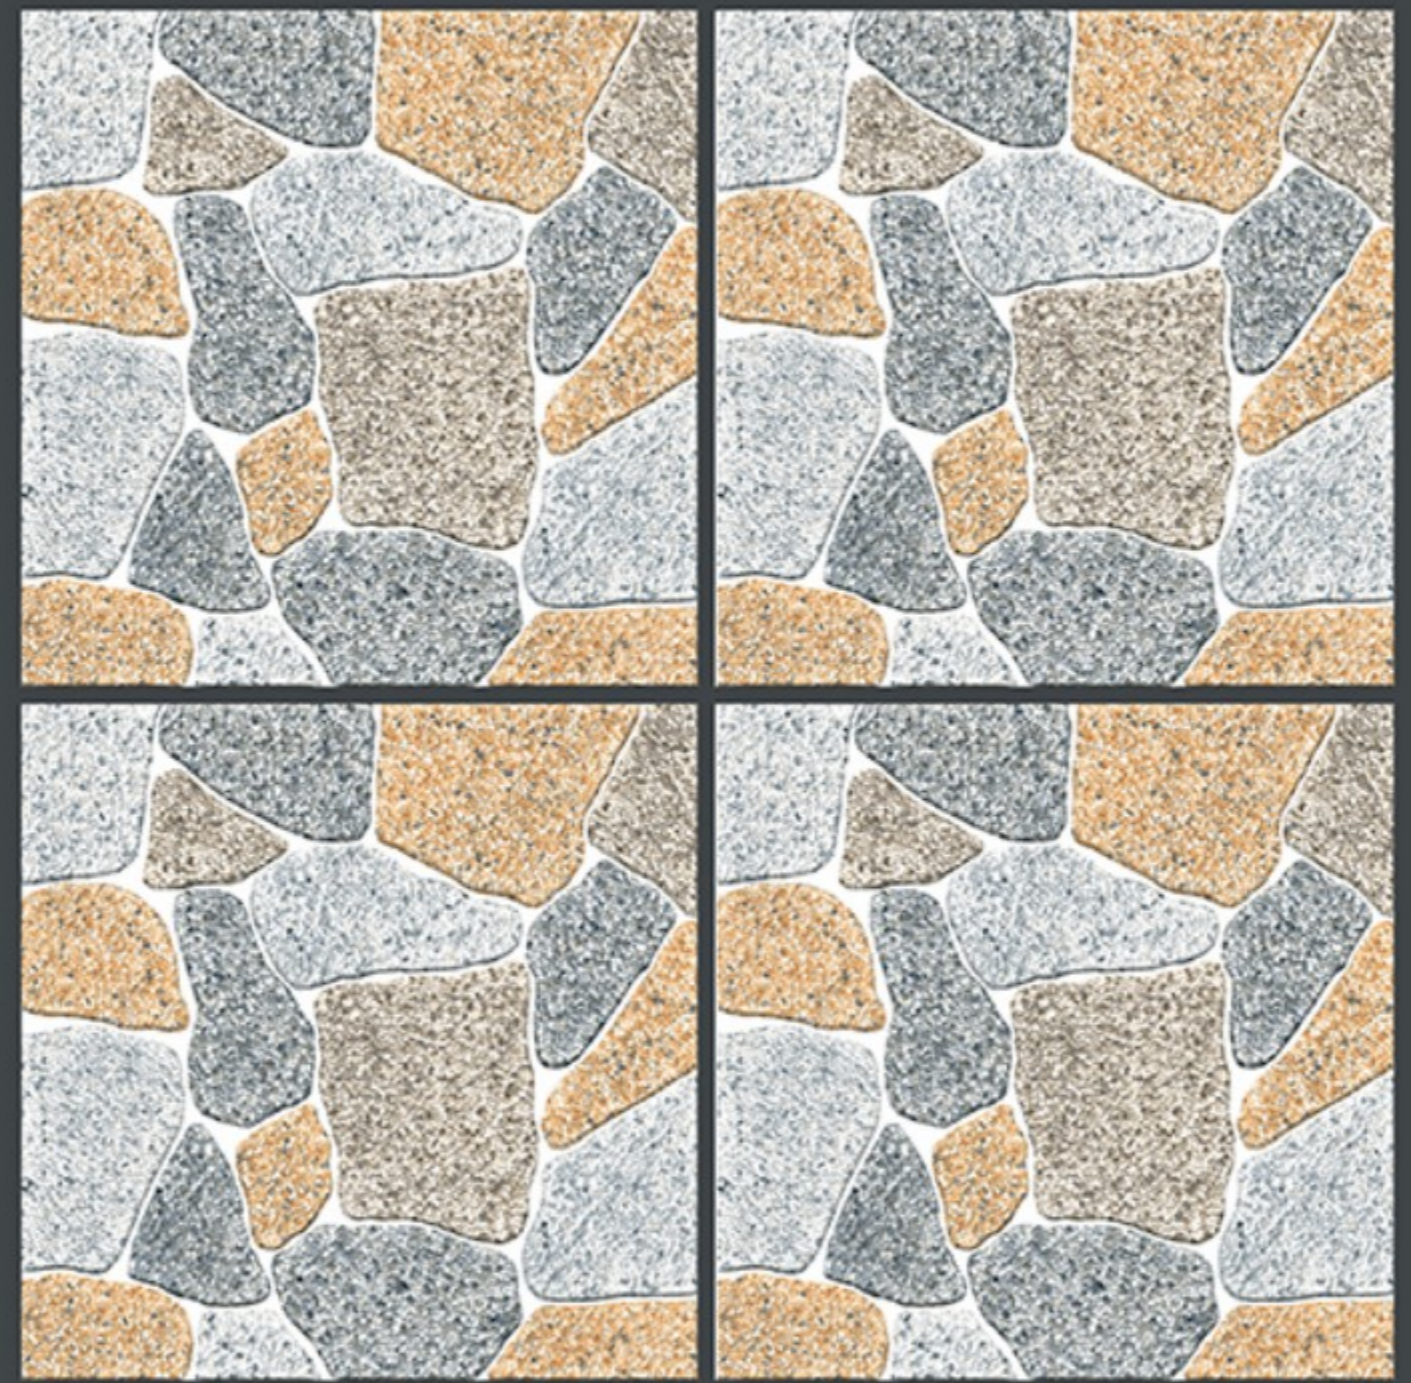

NEW
ARRIVAL

400x
400mm
DIGITAL VITRIFIED
PARKING TILES

6735

Finish :- PUNCH

HEAVY DUTY
PARKING TILES

- FROST RESISTANCE
- ZERO MAINTENANCE
- RESIDENTIAL
- DURABLE
- ECO FRIENDLY