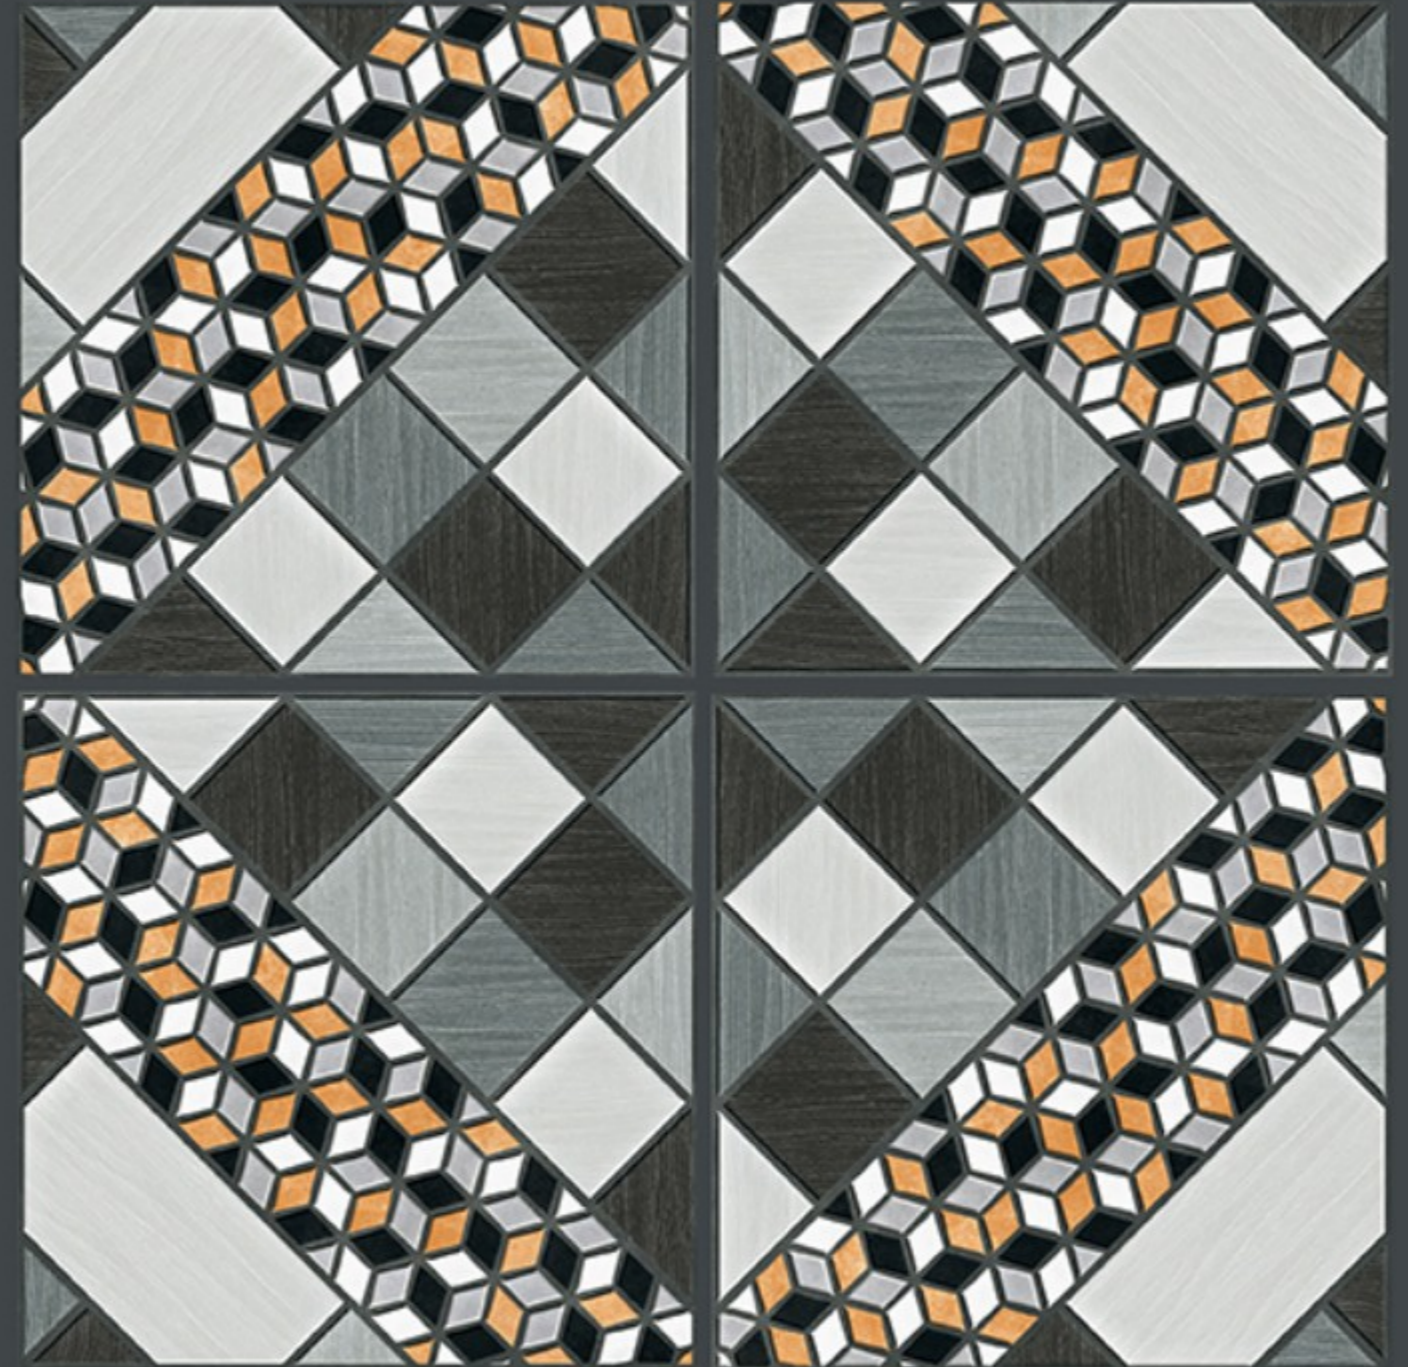

-  FROST RESISTANCE
-  ZERO MAINTENANCE
-  RESIDENTIAL
-  DURABLE
-  ECO FRIENDLY

400x
400mm
DIGITAL VITRIFIED
PARKING TILES

6822

Finish :- PUNCH

HEAVY DUTY
PARKING TILES

FROST
RESISTANCE

ZERO
MAINTENANCE

RESIDENTIAL