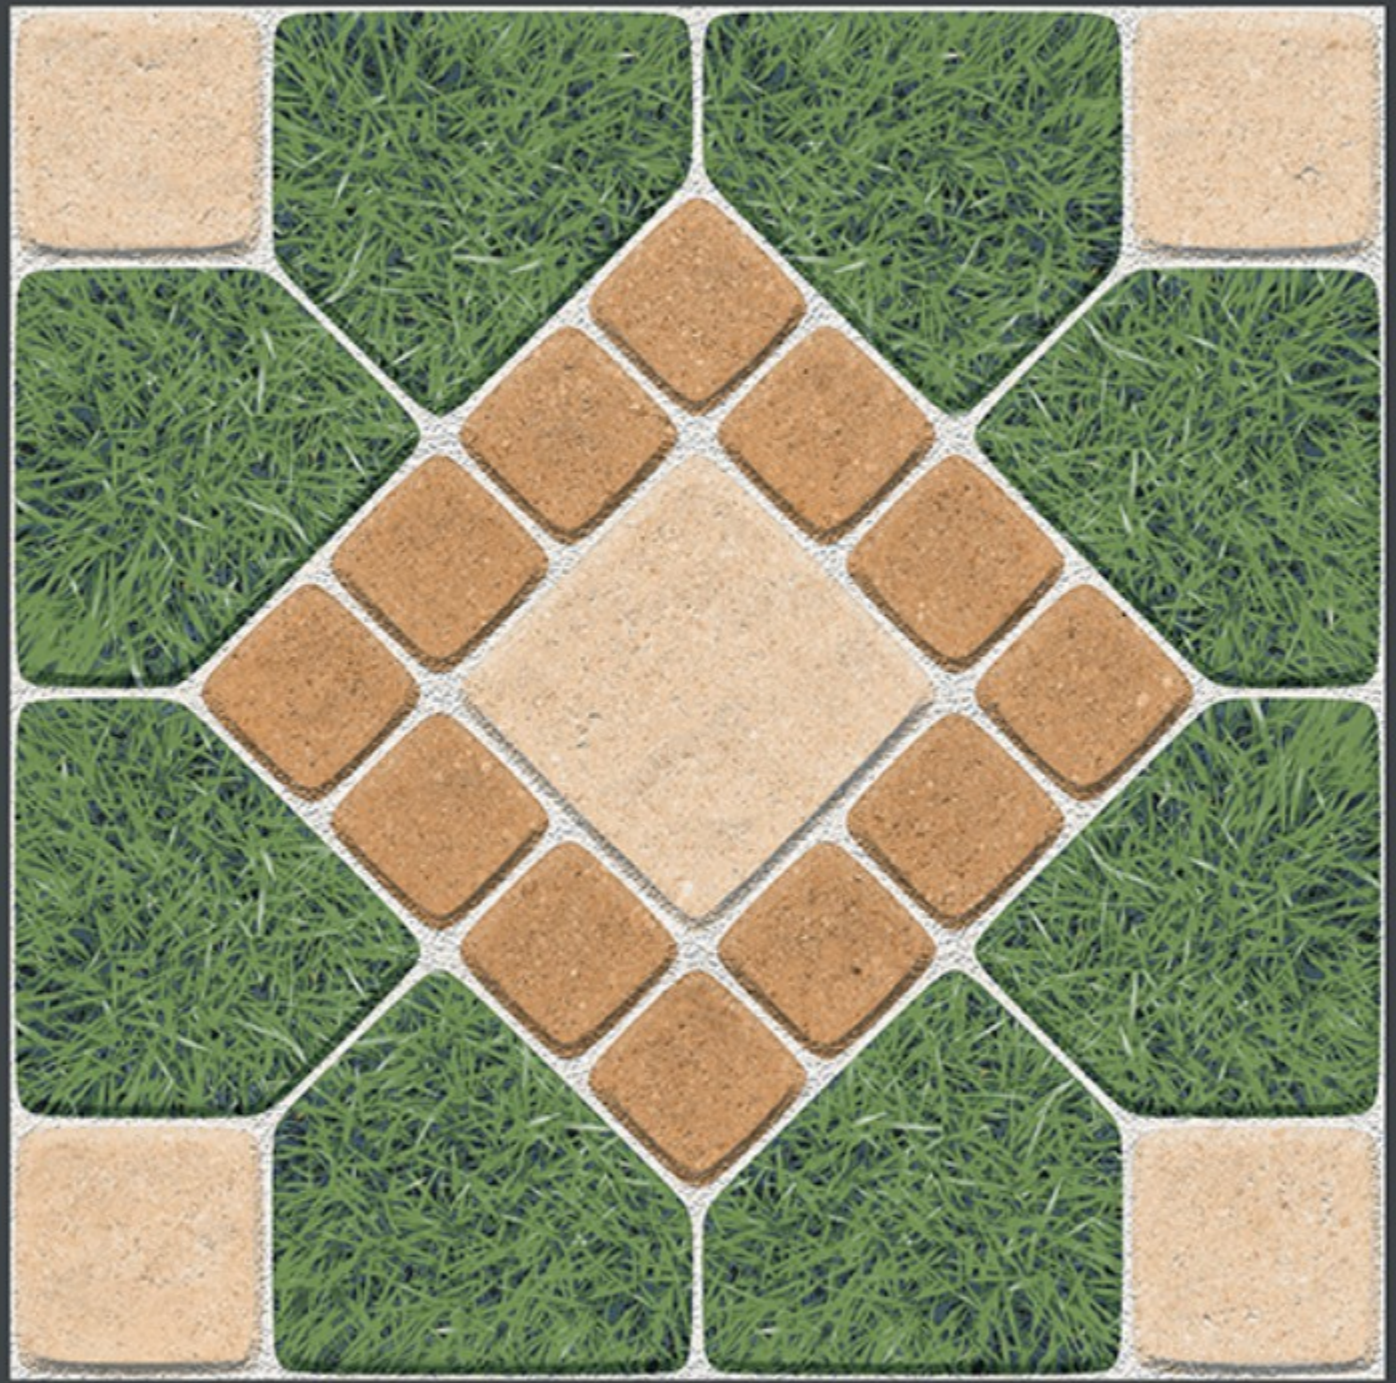

400x
400mm
DIGITAL VITRIFIED
PARKING TILES

7111

Finish :- PUNCH

HEAVY DUTY
PARKING TILES

- FROST RESISTANCE
- ZERO MAINTENANCE
- RESIDENTIAL
- DURABLE
- ECO FRIENDLY