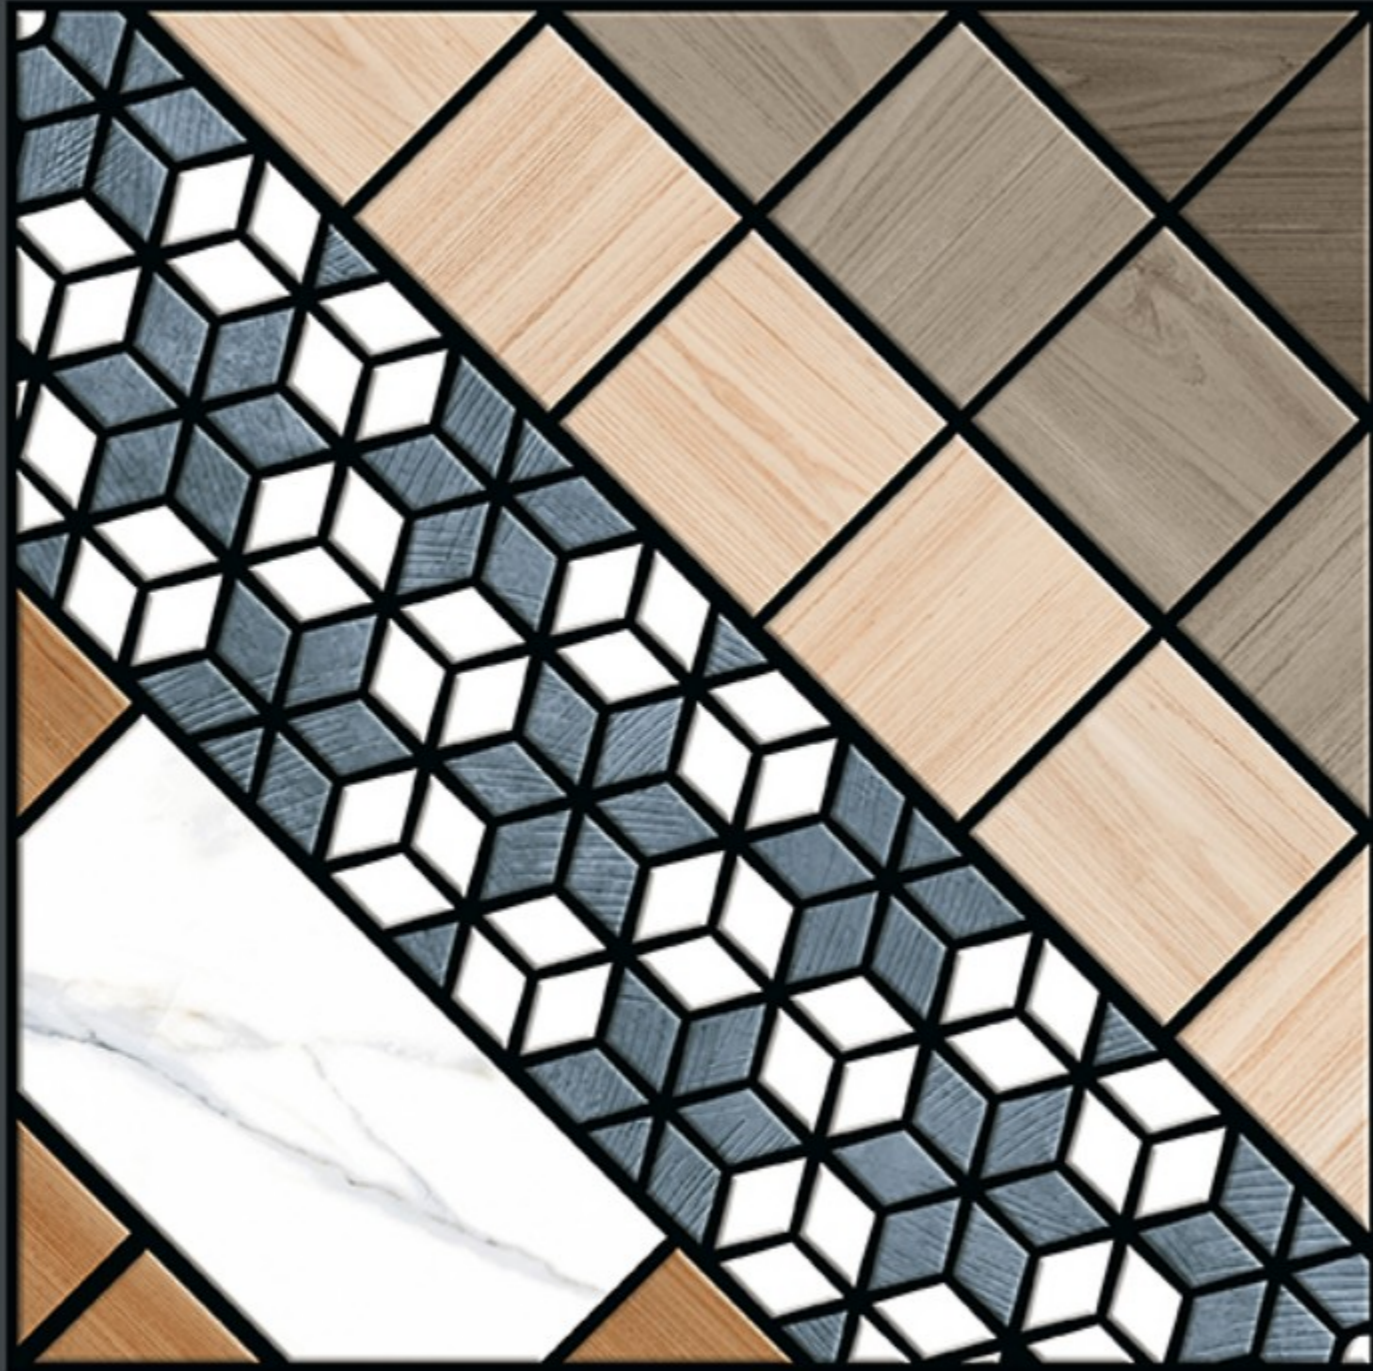

400x
400mm
DIGITAL VITRIFIED
PARKING TILES

6818

Finish :- PUNCH

HEAVY DUTY
PARKING TILES

-  FROST RESISTANCE
-  ZERO MAINTENANCE
-  RESIDENTIAL
-  DURABLE
-  ECO FRIENDLY

400x
400mm
DIGITAL VITRIFIED
PARKING TILES