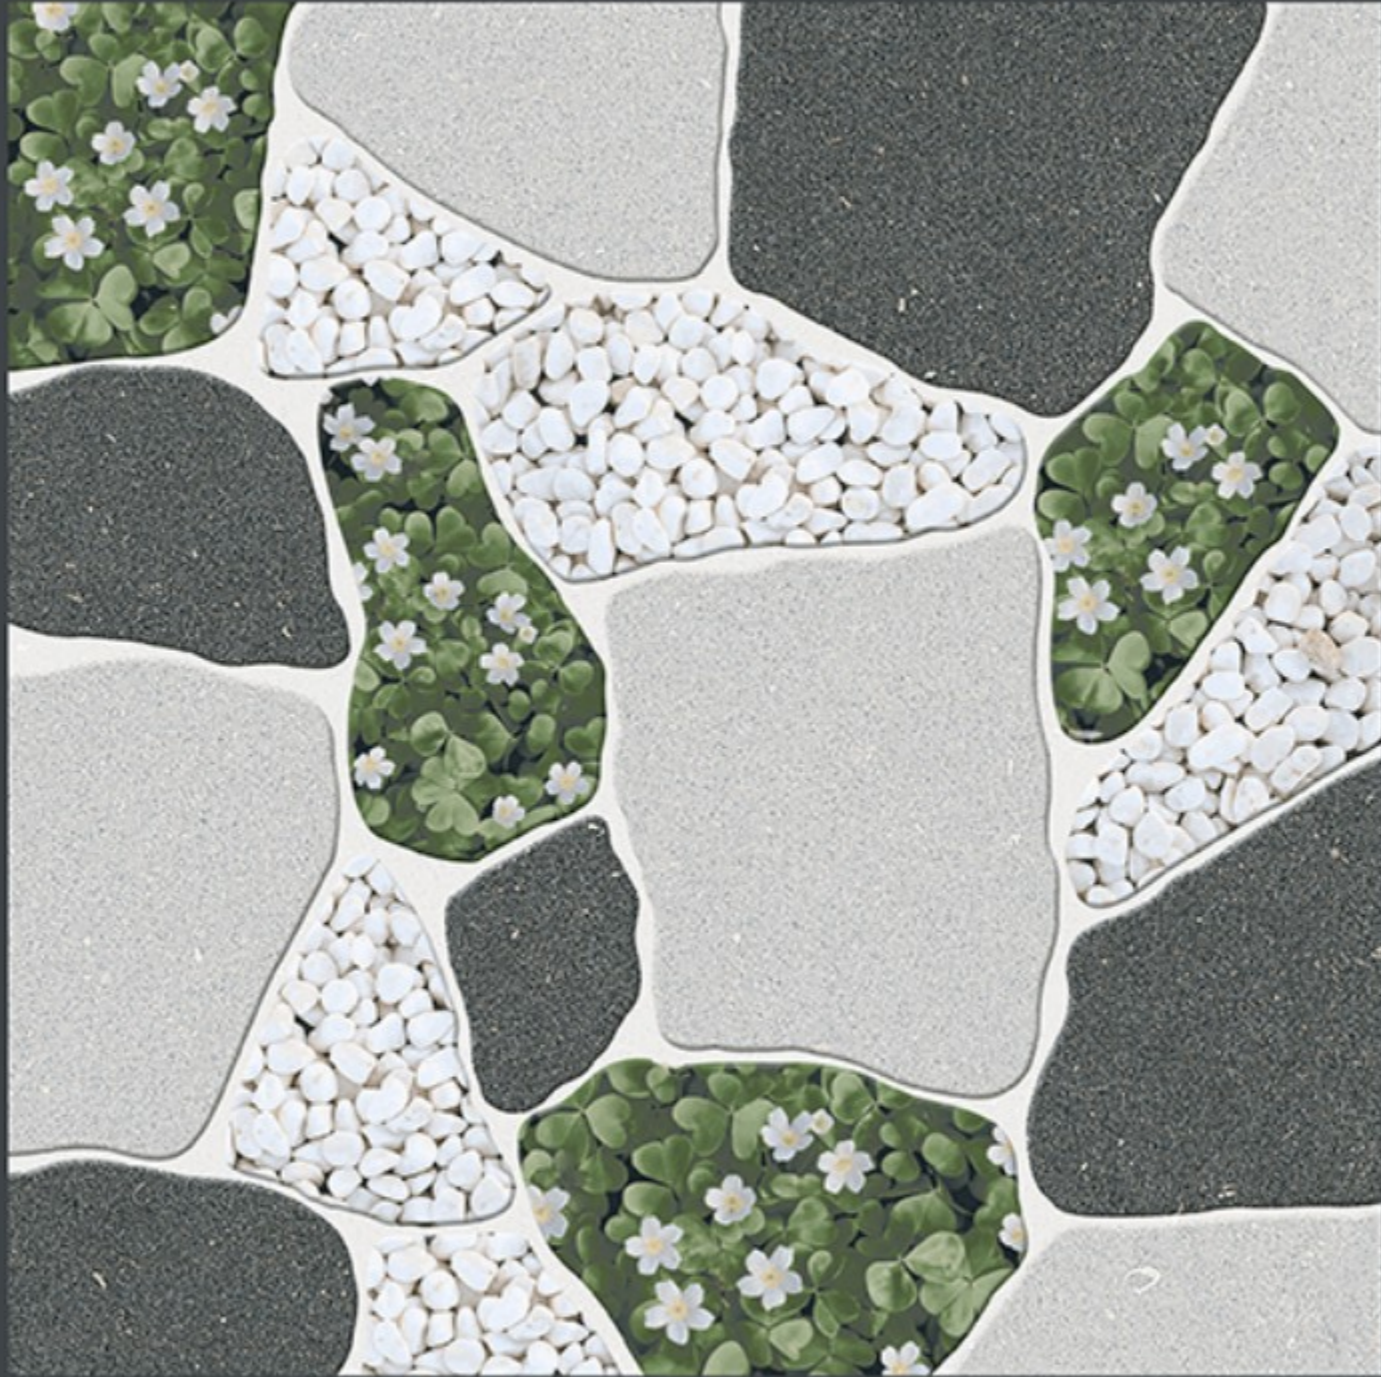

RESIDENTIAL

DURABLE

ECO
FRIENDLY

400x
400mm
DIGITAL VITRIFIED
PARKING TILES

6703

Finish :- PUNCH

HEAVY DUTY
PARKING TILES

FROST
RESISTANCE