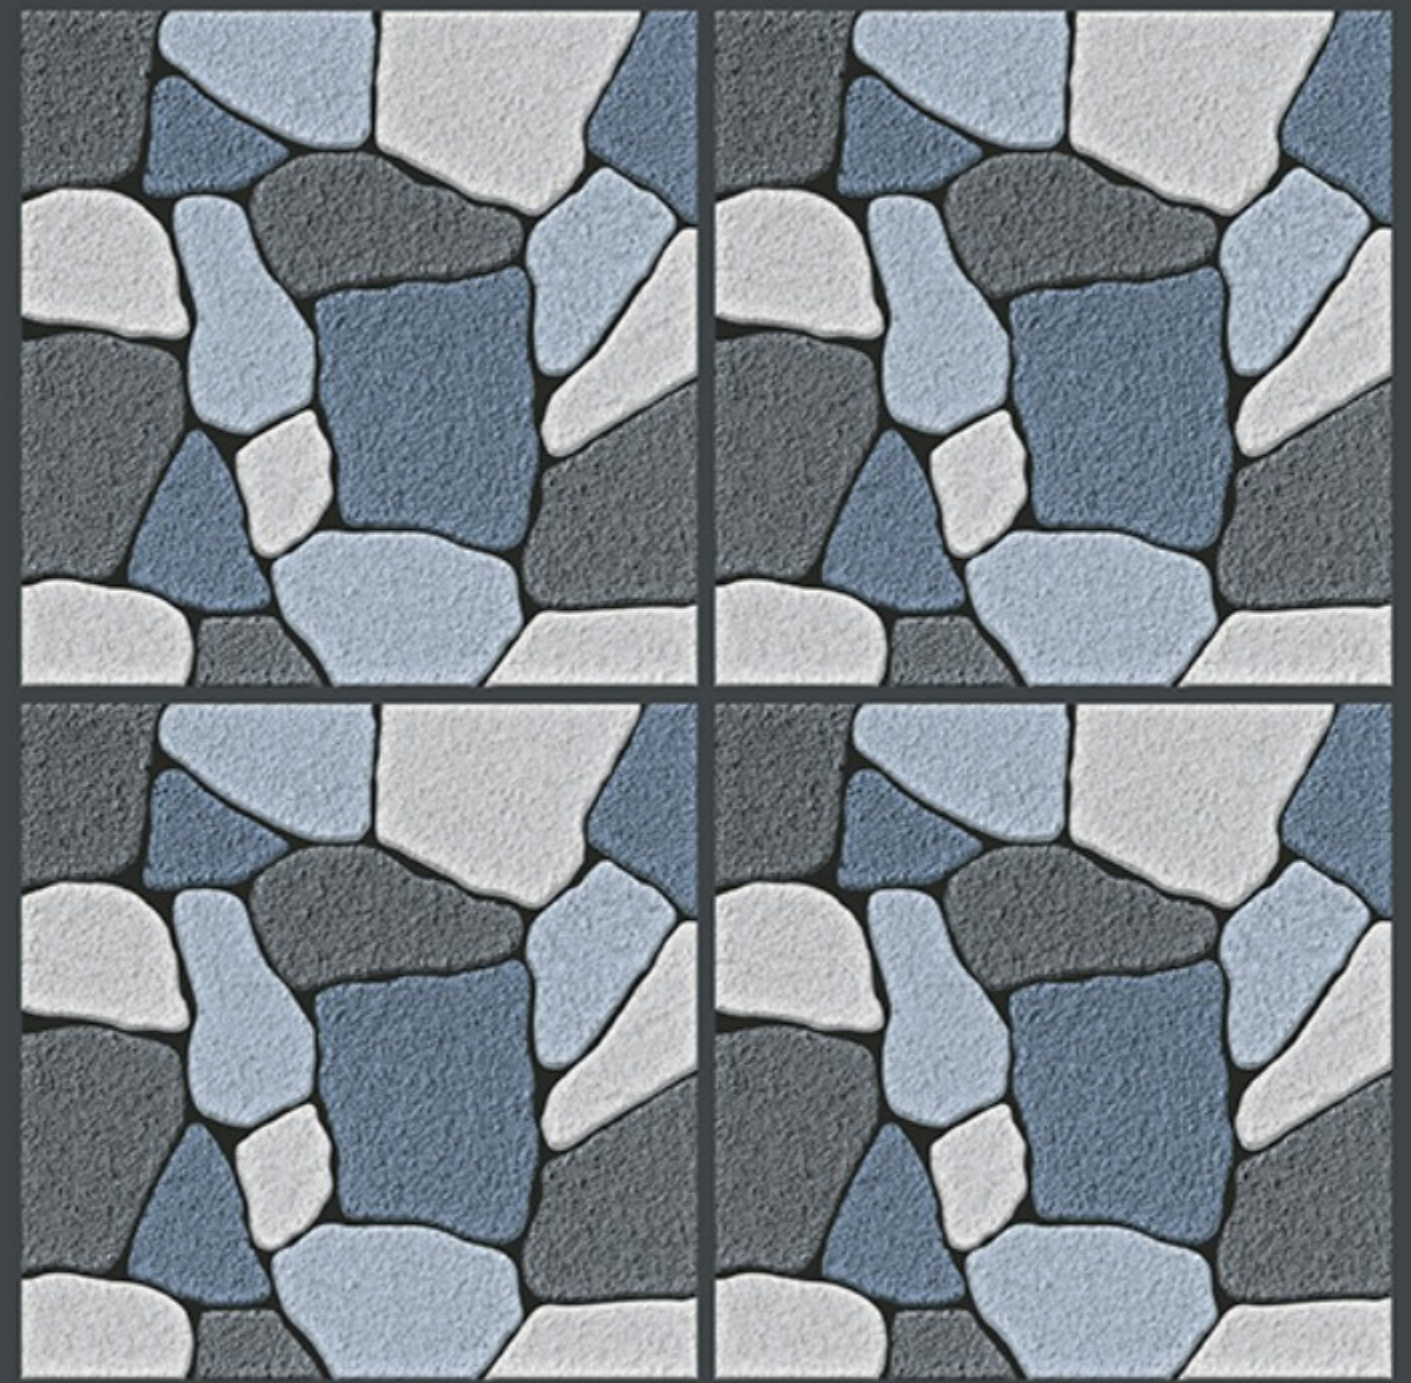

HEAVY DUTY
PARKING TILES

-  FROST RESISTANCE
-  ZERO MAINTENANCE
-  RESIDENTIAL
-  DURABLE
-  ECO FRIENDLY

NEW
ARRIVAL

400x
400mm
DIGITAL VITRIFIED
PARKING TILES

6741

Finish :- PUNCH

HEAVY DUTY
PARKING TILES