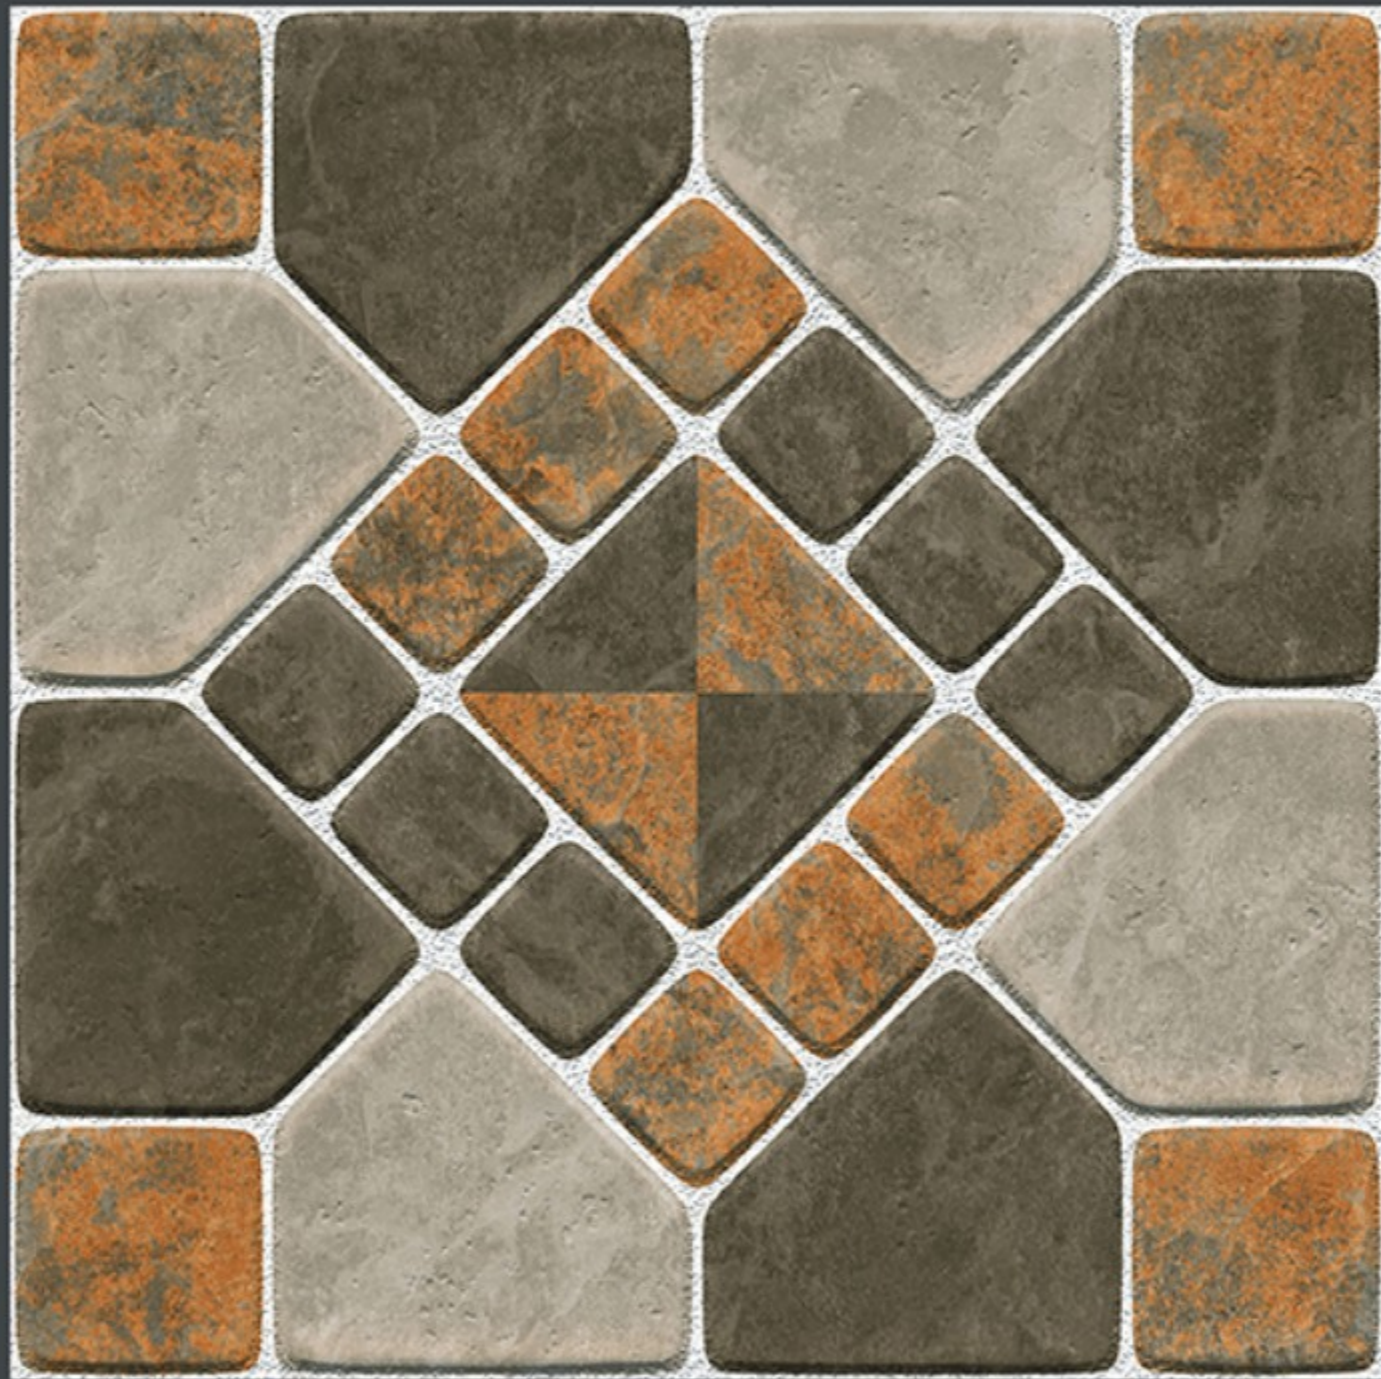

400x
400mm
DIGITAL VITRIFIED
PARKING TILES

7106

Finish :- PUNCH

HEAVY DUTY
PARKING TILES