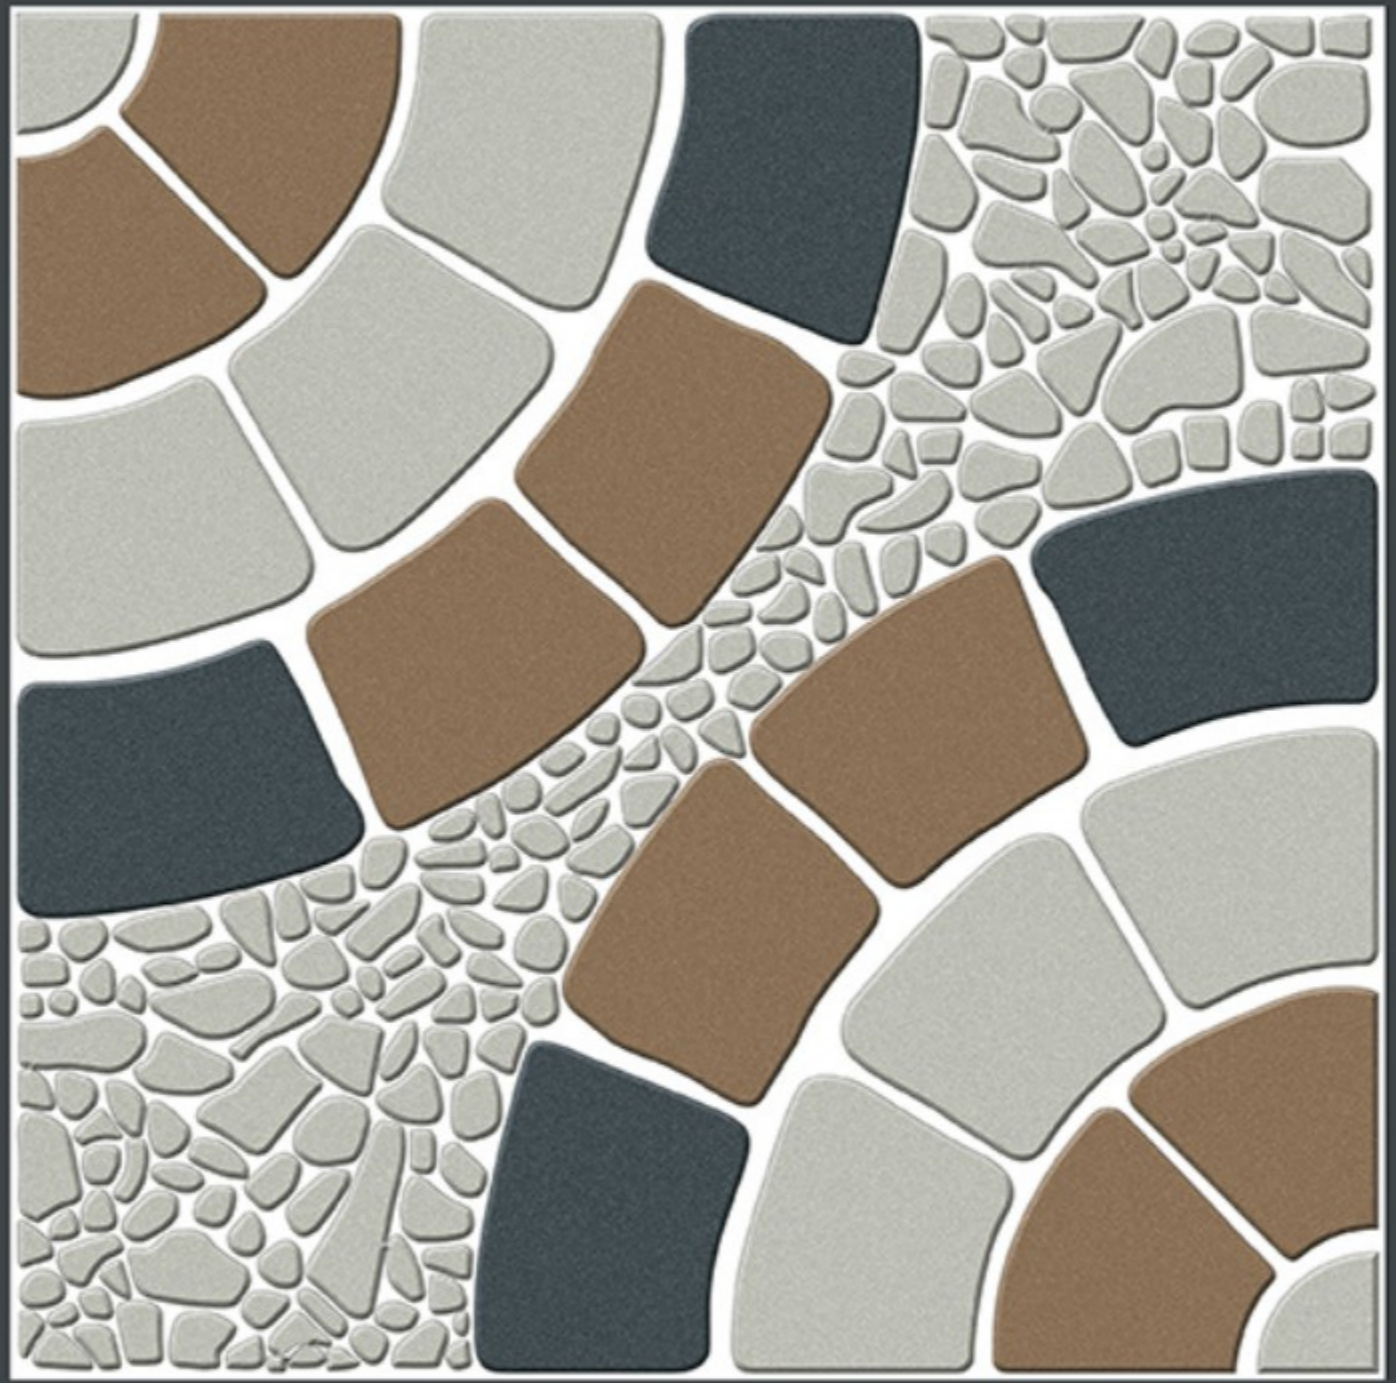

400x
400mm
DIGITAL VITRIFIED
PARKING TILES

6924

Finish :- PUNCH

HEAVY DUTY
PARKING TILES

-  FROST RESISTANCE
-  ZERO MAINTENANCE
-  RESIDENTIAL
-  DURABLE
-  ECO FRIENDLY

400x
400mm
DIGITAL VITRIFIED
PARKING TILES