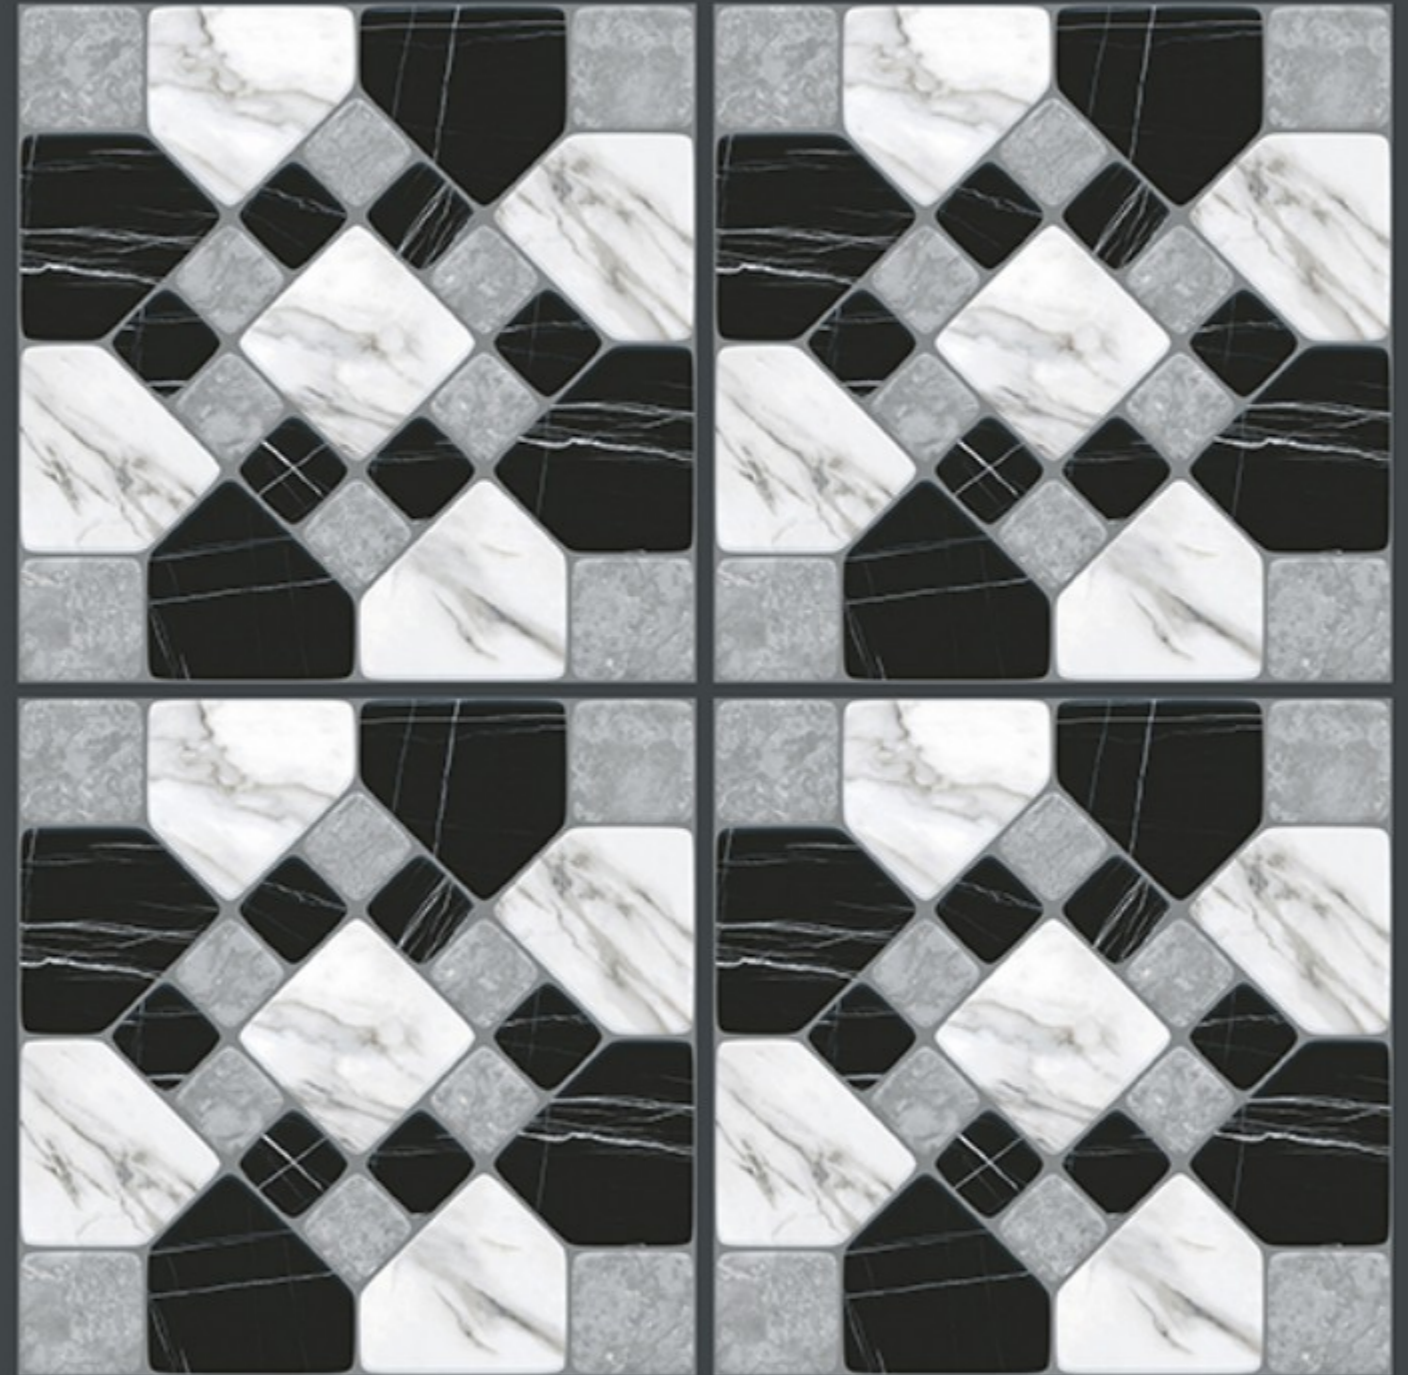

400x
400mm
DIGITAL VITRIFIED
PARKING TILES

7115

Finish :- PUNCH

HEAVY DUTY
PARKING TILES

400x
400mm
DIGITAL VITRIFIED
PARKING TILES

7116

Finish :- PUNCH

HEAVY DUTY
PARKING TILES