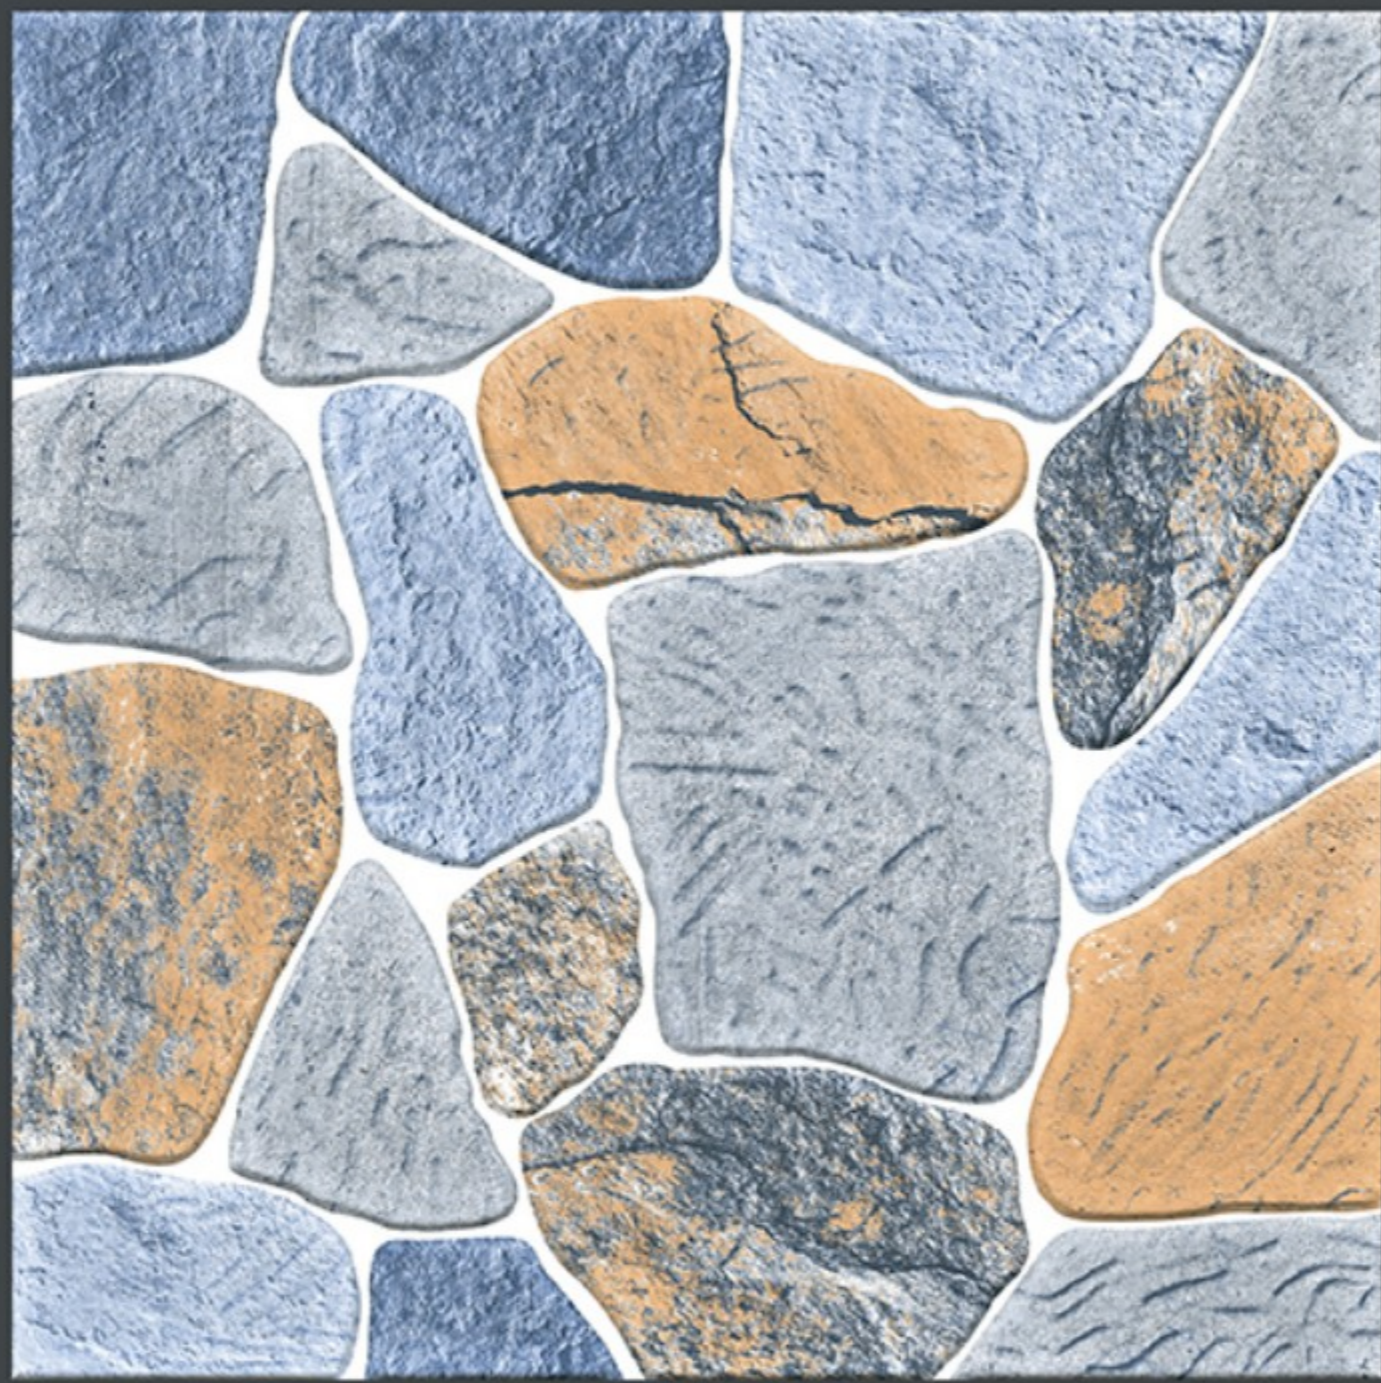

-  FROST RESISTANCE
-  ZERO MAINTENANCE
-  RESIDENTIAL
-  DURABLE
-  ECO FRIENDLY

400x
400mm
DIGITAL VITRIFIED
PARKING TILES

6728

HEAVY DUTY
PARKING TILES

NEW
ARRIVAL

400x
400mm
DIGITAL VITRIFIED
PARKING TILES