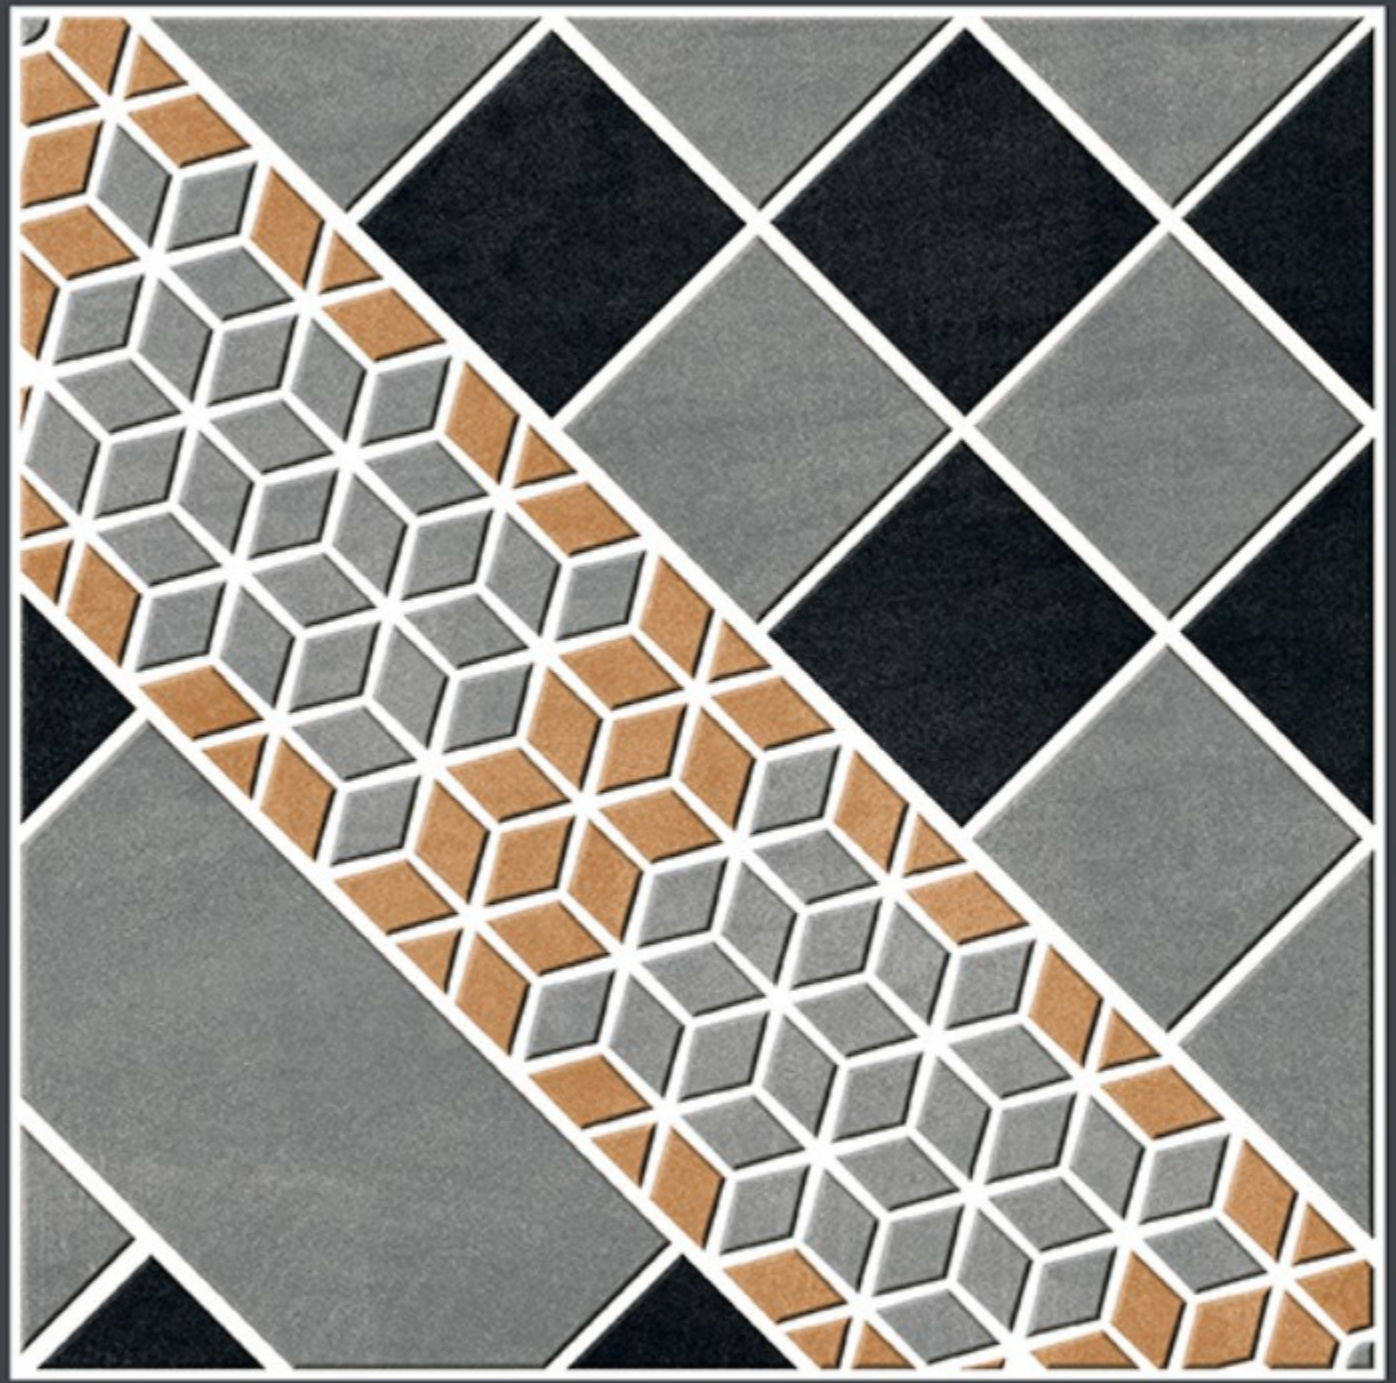

6819

Finish :- PUNCH

HEAVY DUTY
PARKING TILES

400x
400mm
DIGITAL VITRIFIED
PARKING TILES

6817

HEAVY DUTY
PARKING TILES

-  FROST RESISTANCE
-  ZERO MAINTENANCE
-  RESIDENTIAL
-  DURABLE
-  ECO FRIENDLY

400x
400mm
DIGITAL VITRIFIED
PARKING TILES