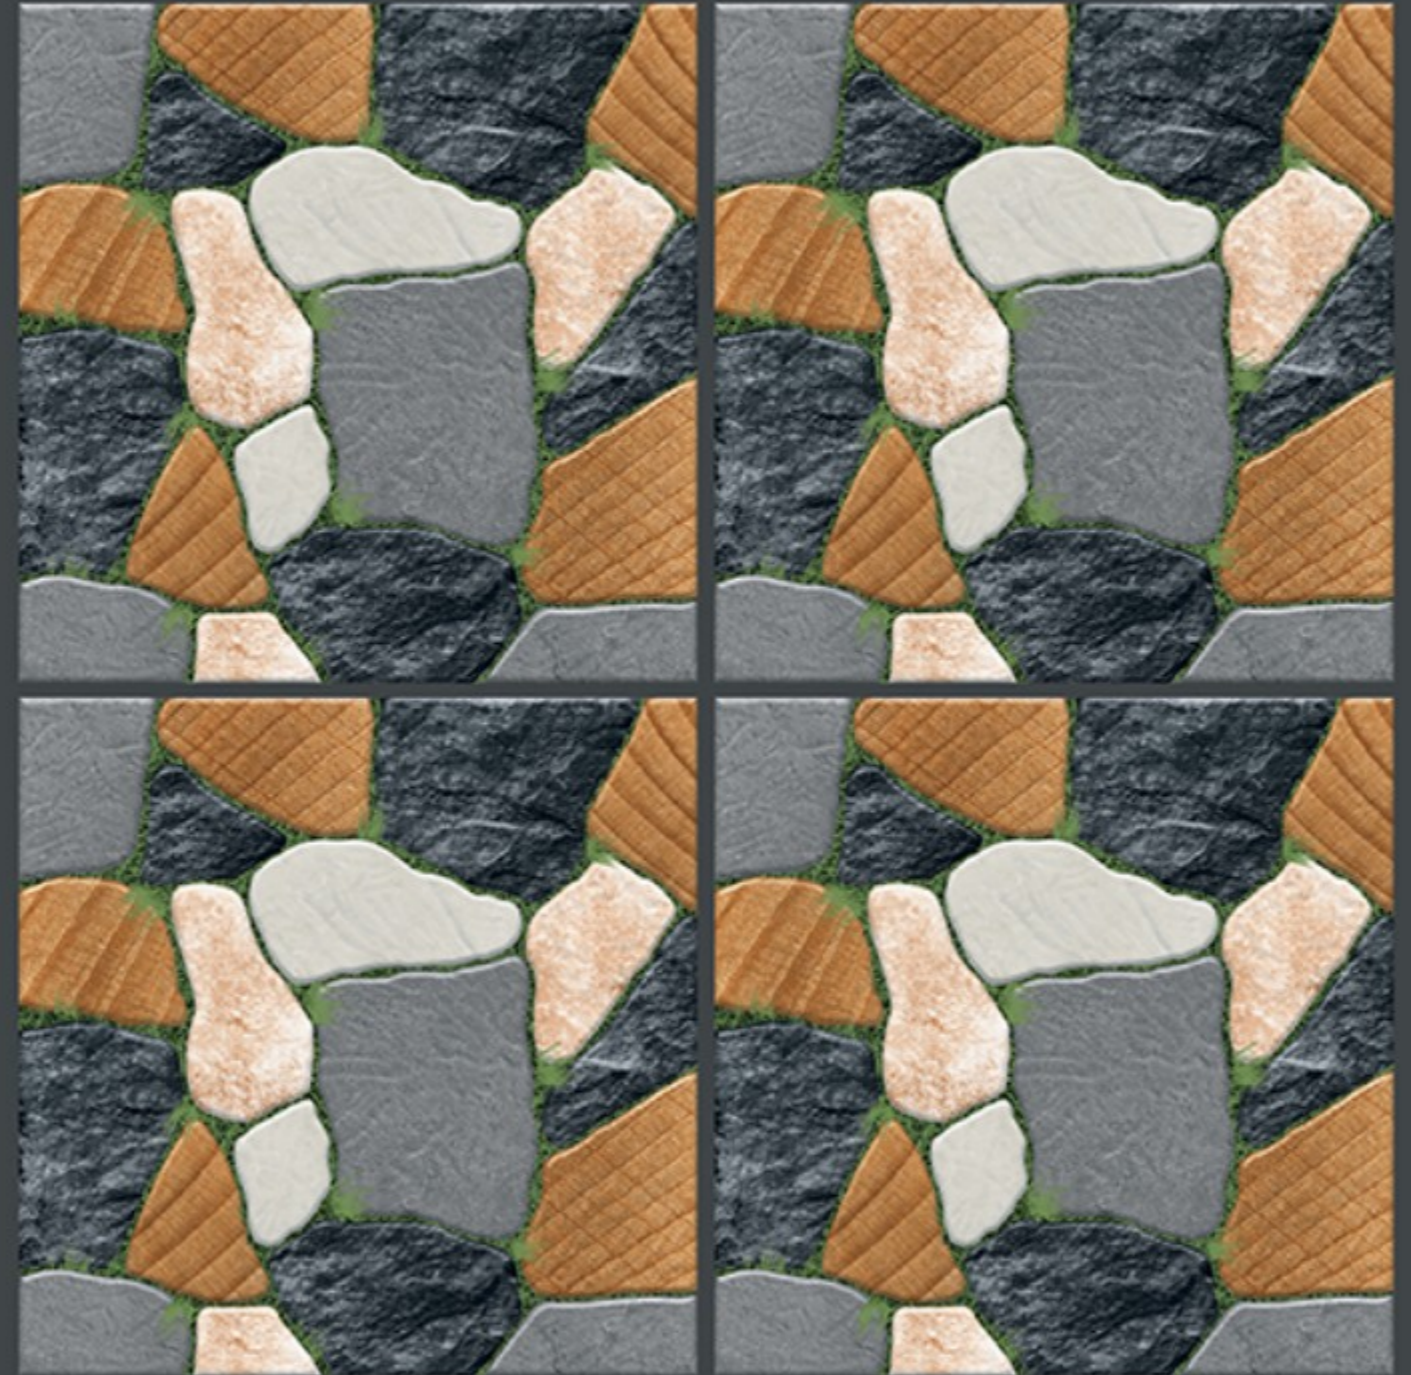

400x
400mm
DIGITAL VITRIFIED
PARKING TILES

6714

Finish :- PUNCH

HEAVY DUTY
PARKING TILES

FROST
RESISTANCE

ZERO
MAINTENANCE

RESIDENTIAL

DURABLE

ECO
FRIENDLY