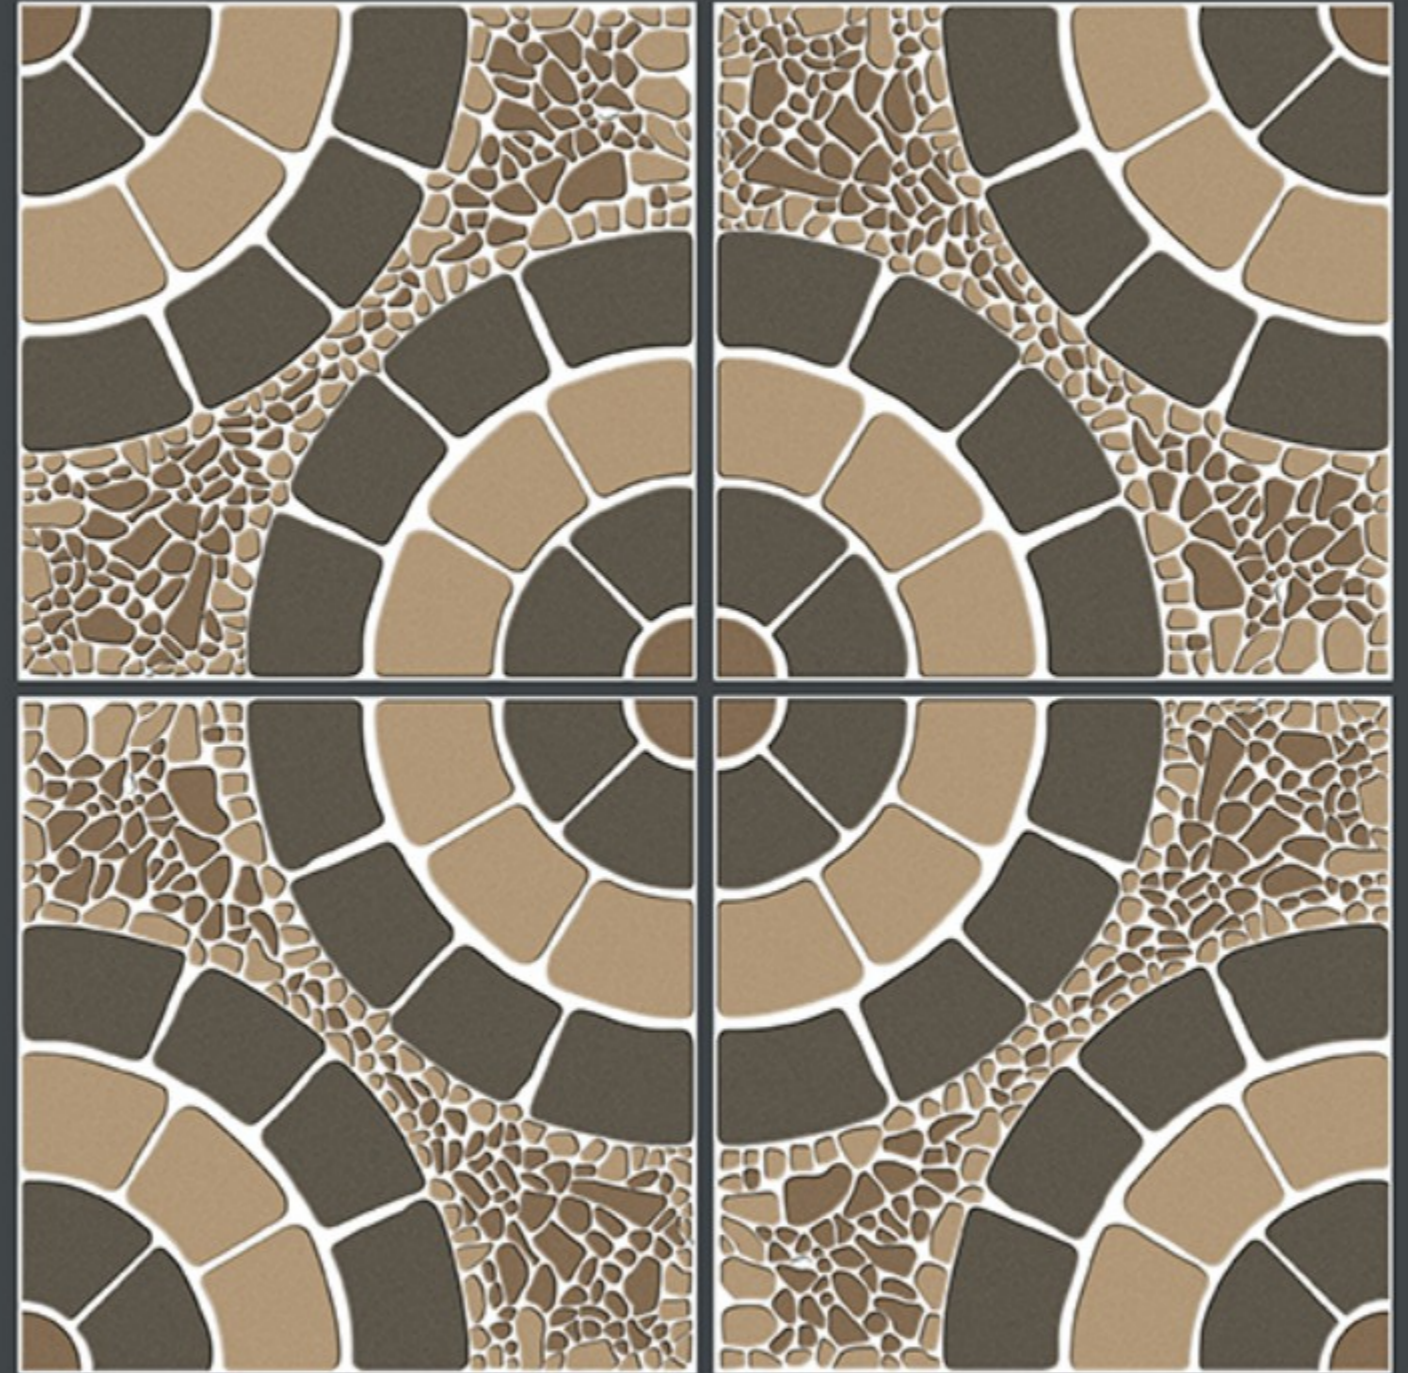

Finish :- PUNCH

HEAVY DUTY
PARKING TILES

FROST
RESISTANCE

ZERO
MAINTENANCE

RESIDENTIAL

DURABLE

ECO
FRIENDLY