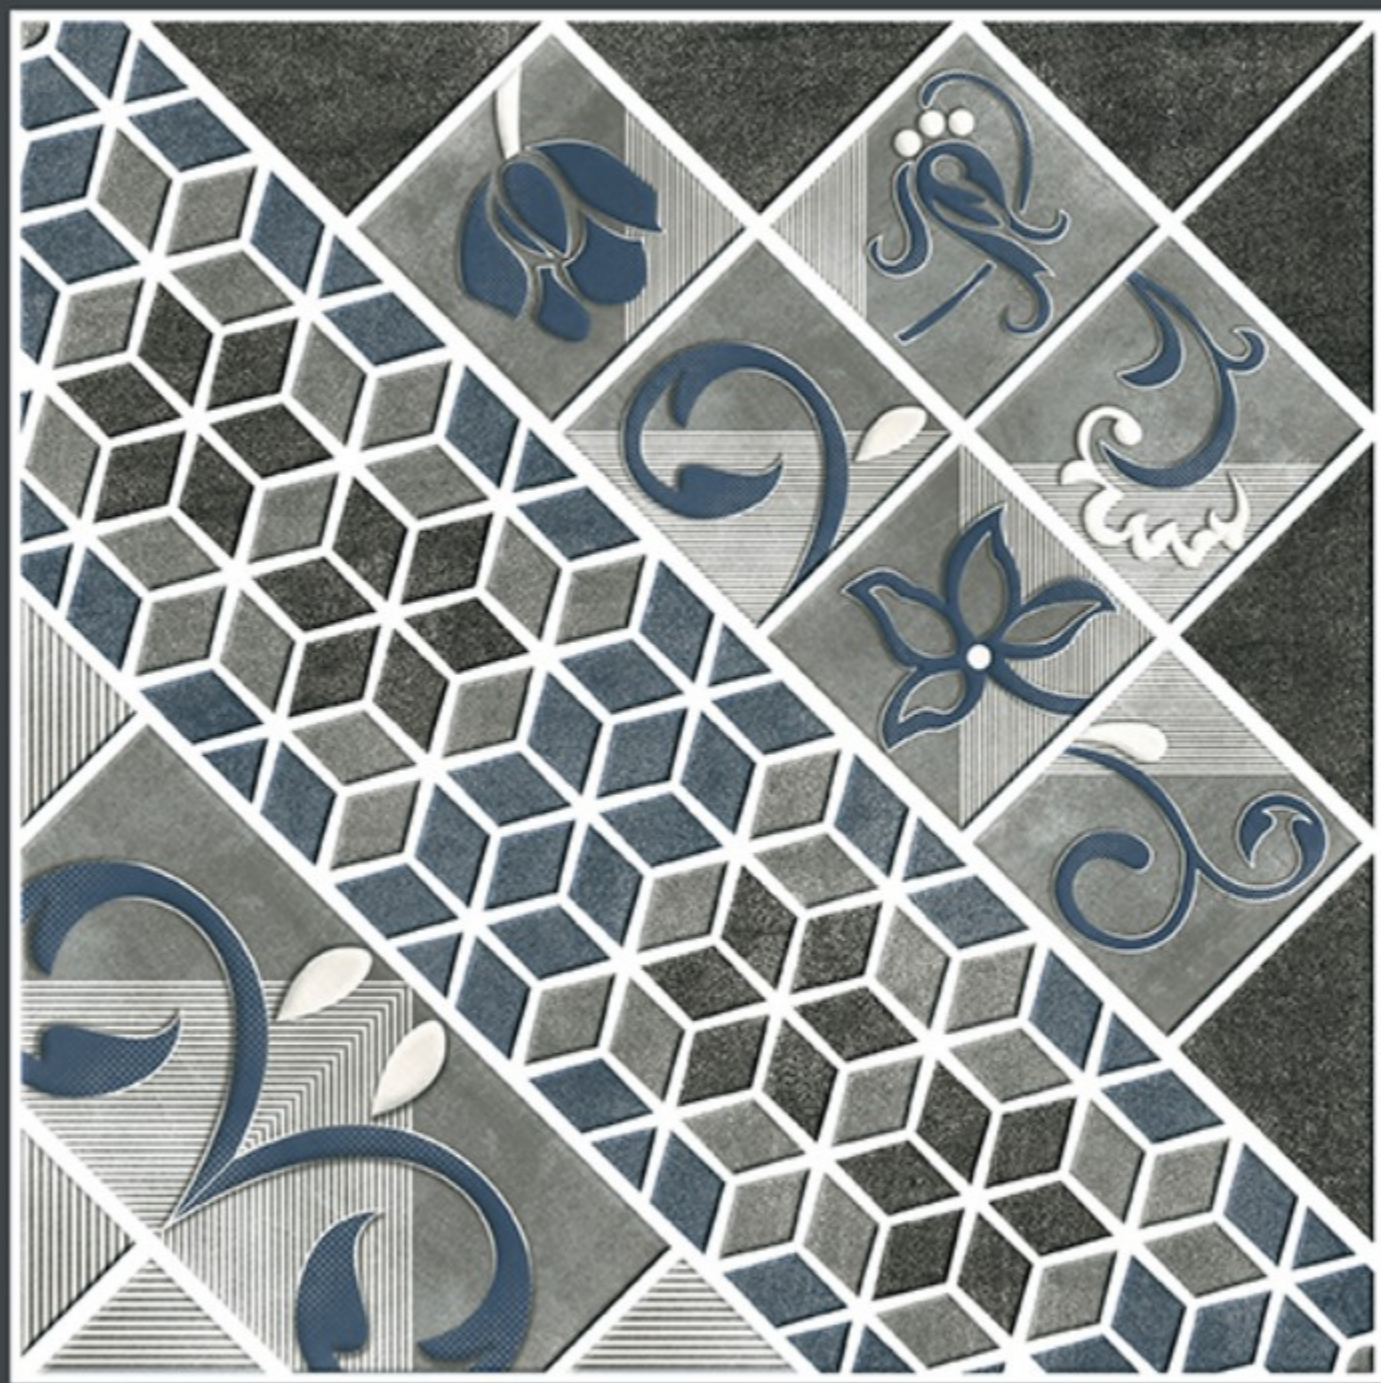

400x
400mm
DIGITAL VITRIFIED
PARKING TILES

6811

Finish :- PUNCH

HEAVY DUTY
PARKING TILES