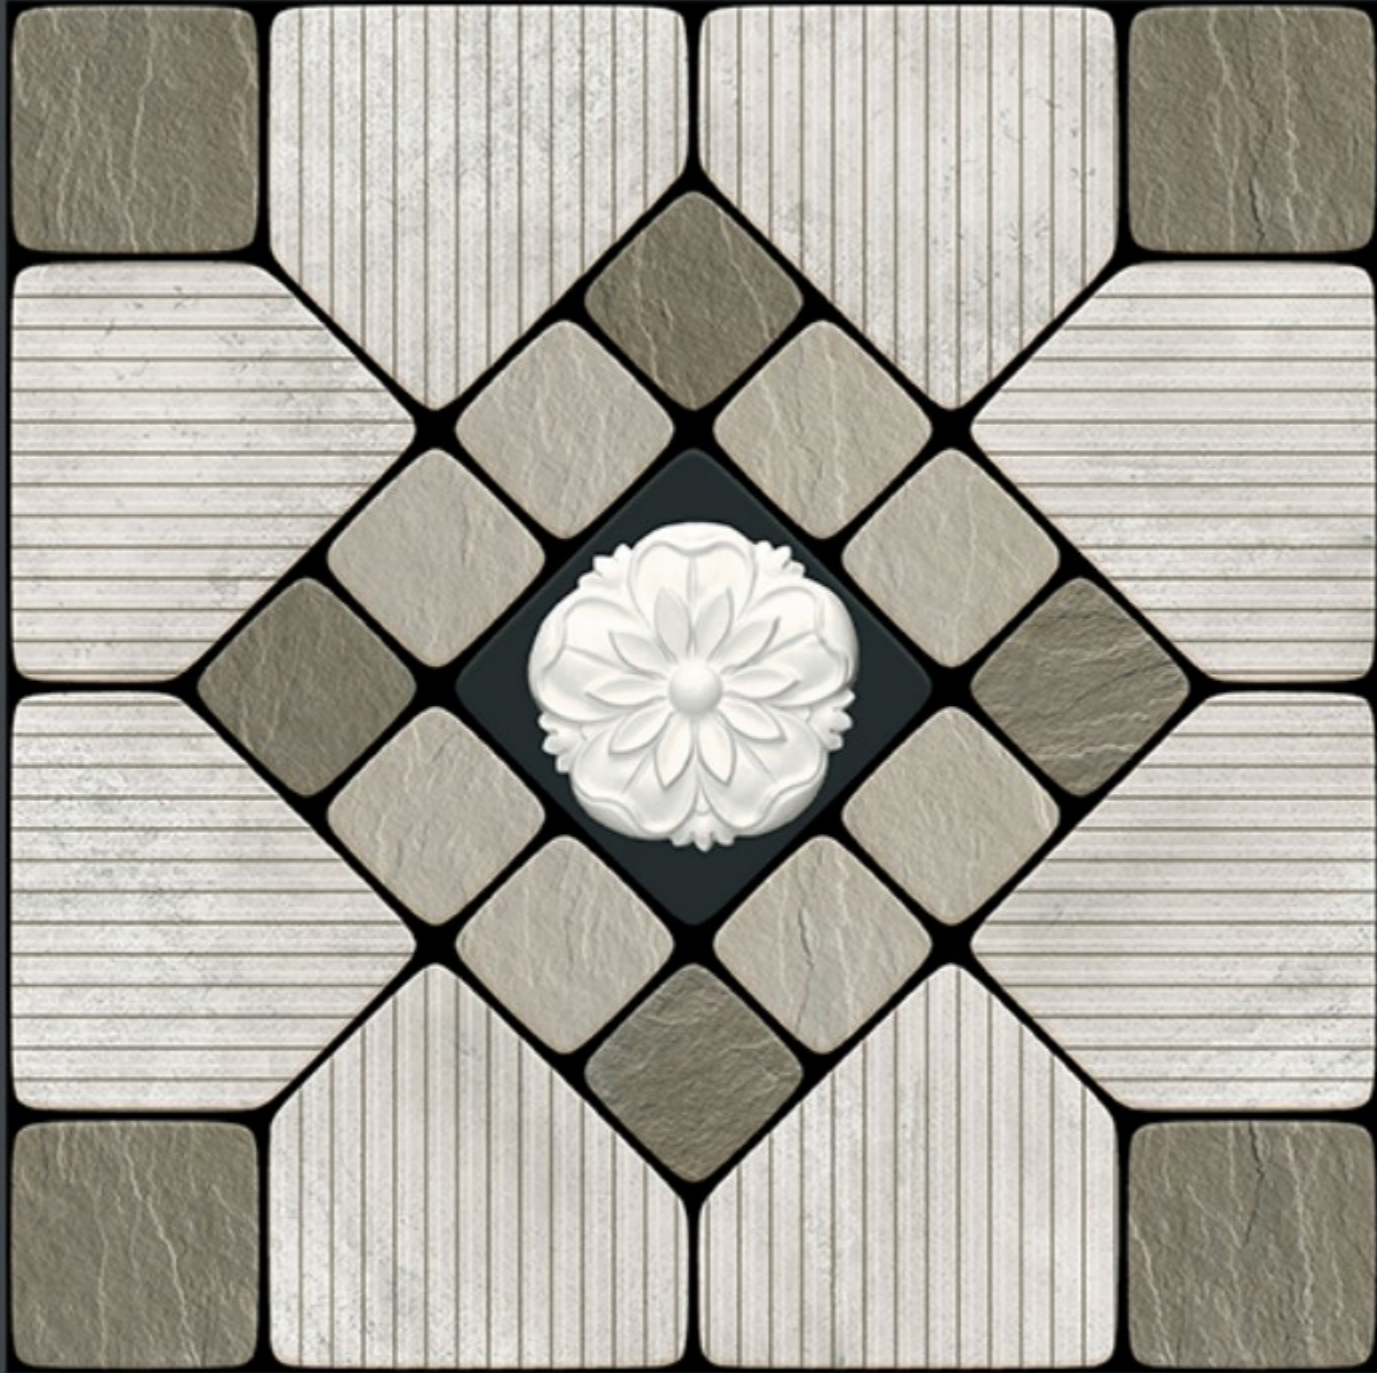

400x
400mm
DIGITAL VITRIFIED
PARKING TILES

7115

Finish :- PUNCH

HEAVY DUTY
PARKING TILES