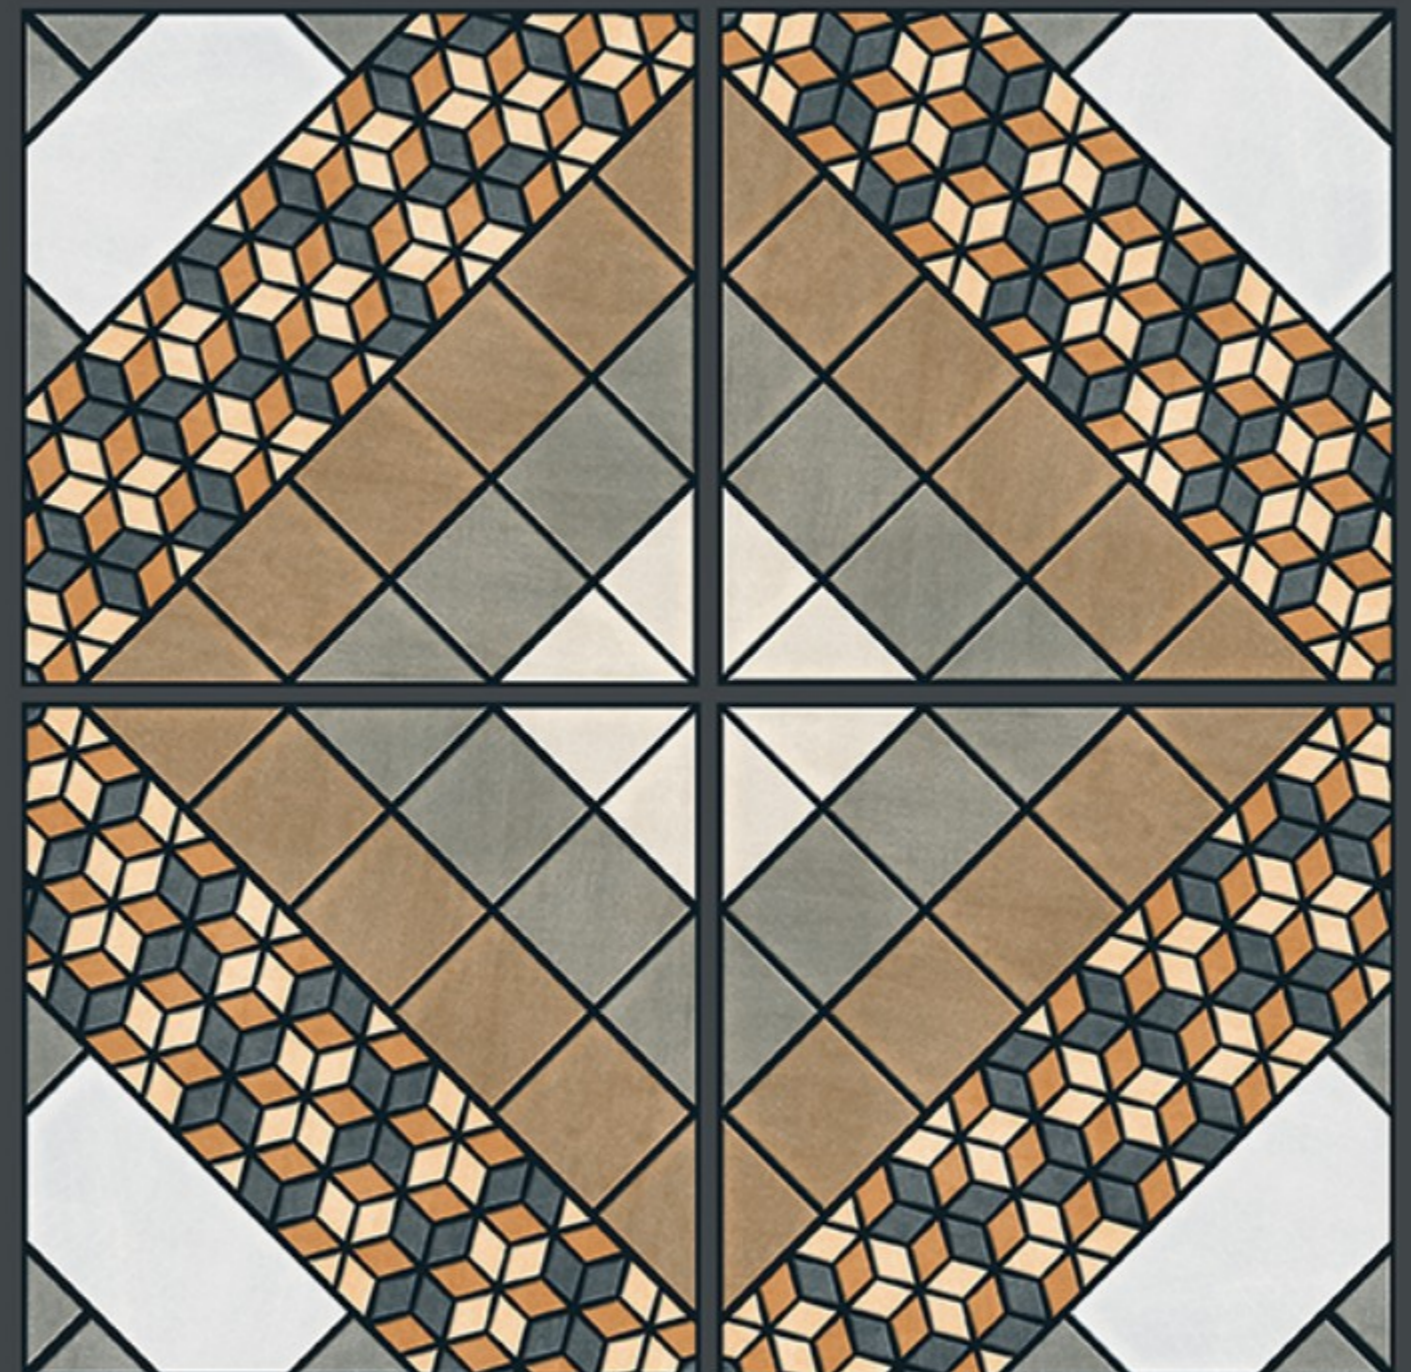

400x
400mm
DIGITAL VITRIFIED
PARKING TILES

6806

Finish :- PUNCH

HEAVY DUTY
PARKING TILES

- FROST RESISTANCE
- ZERO MAINTENANCE
- RESIDENTIAL
- DURABLE
- ECO FRIENDLY