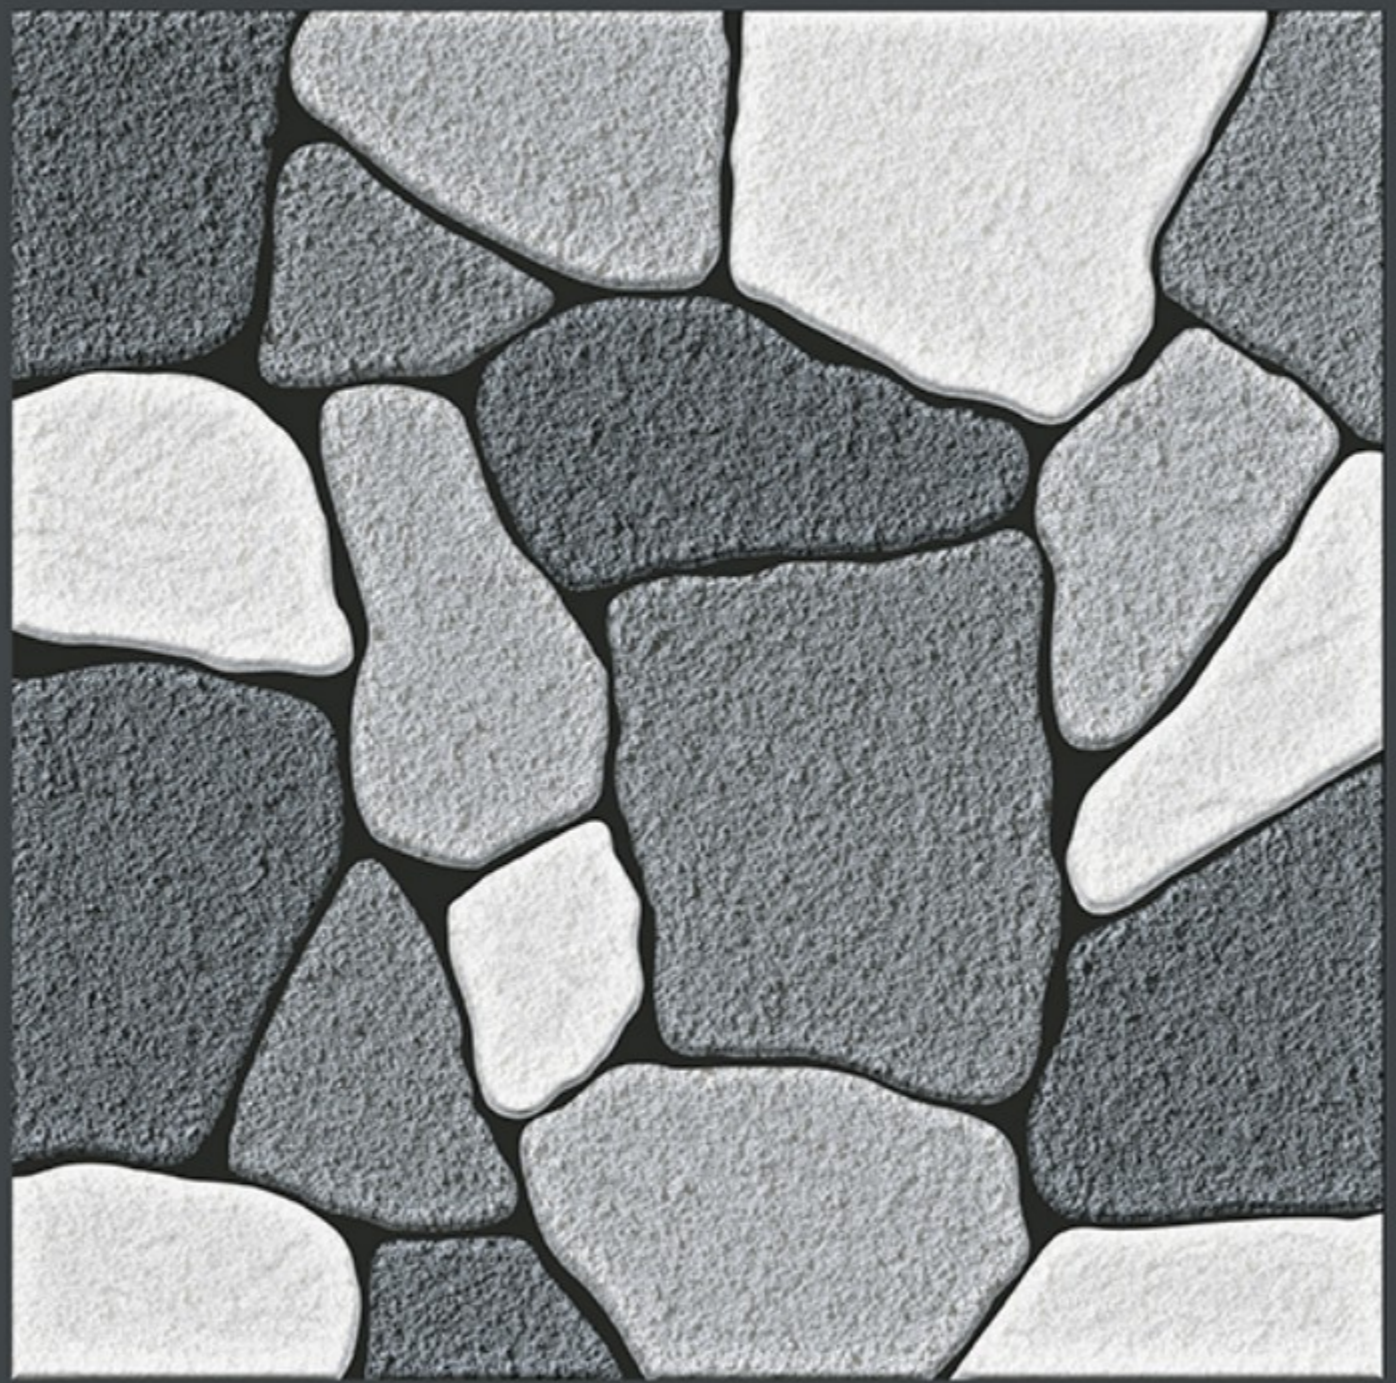

400x
400mm
DIGITAL VITRIFIED
PARKING TILES

6738

Finish :- PUNCH

HEAVY DUTY
PARKING TILES

-  FROST RESISTANCE
-  ZERO MAINTENANCE
-  RESIDENTIAL
-  DURABLE
-  ECO FRIENDLY

NEW
ARRIVAL

400x
400mm
DIGITAL VITRIFIED
PARKING TILES