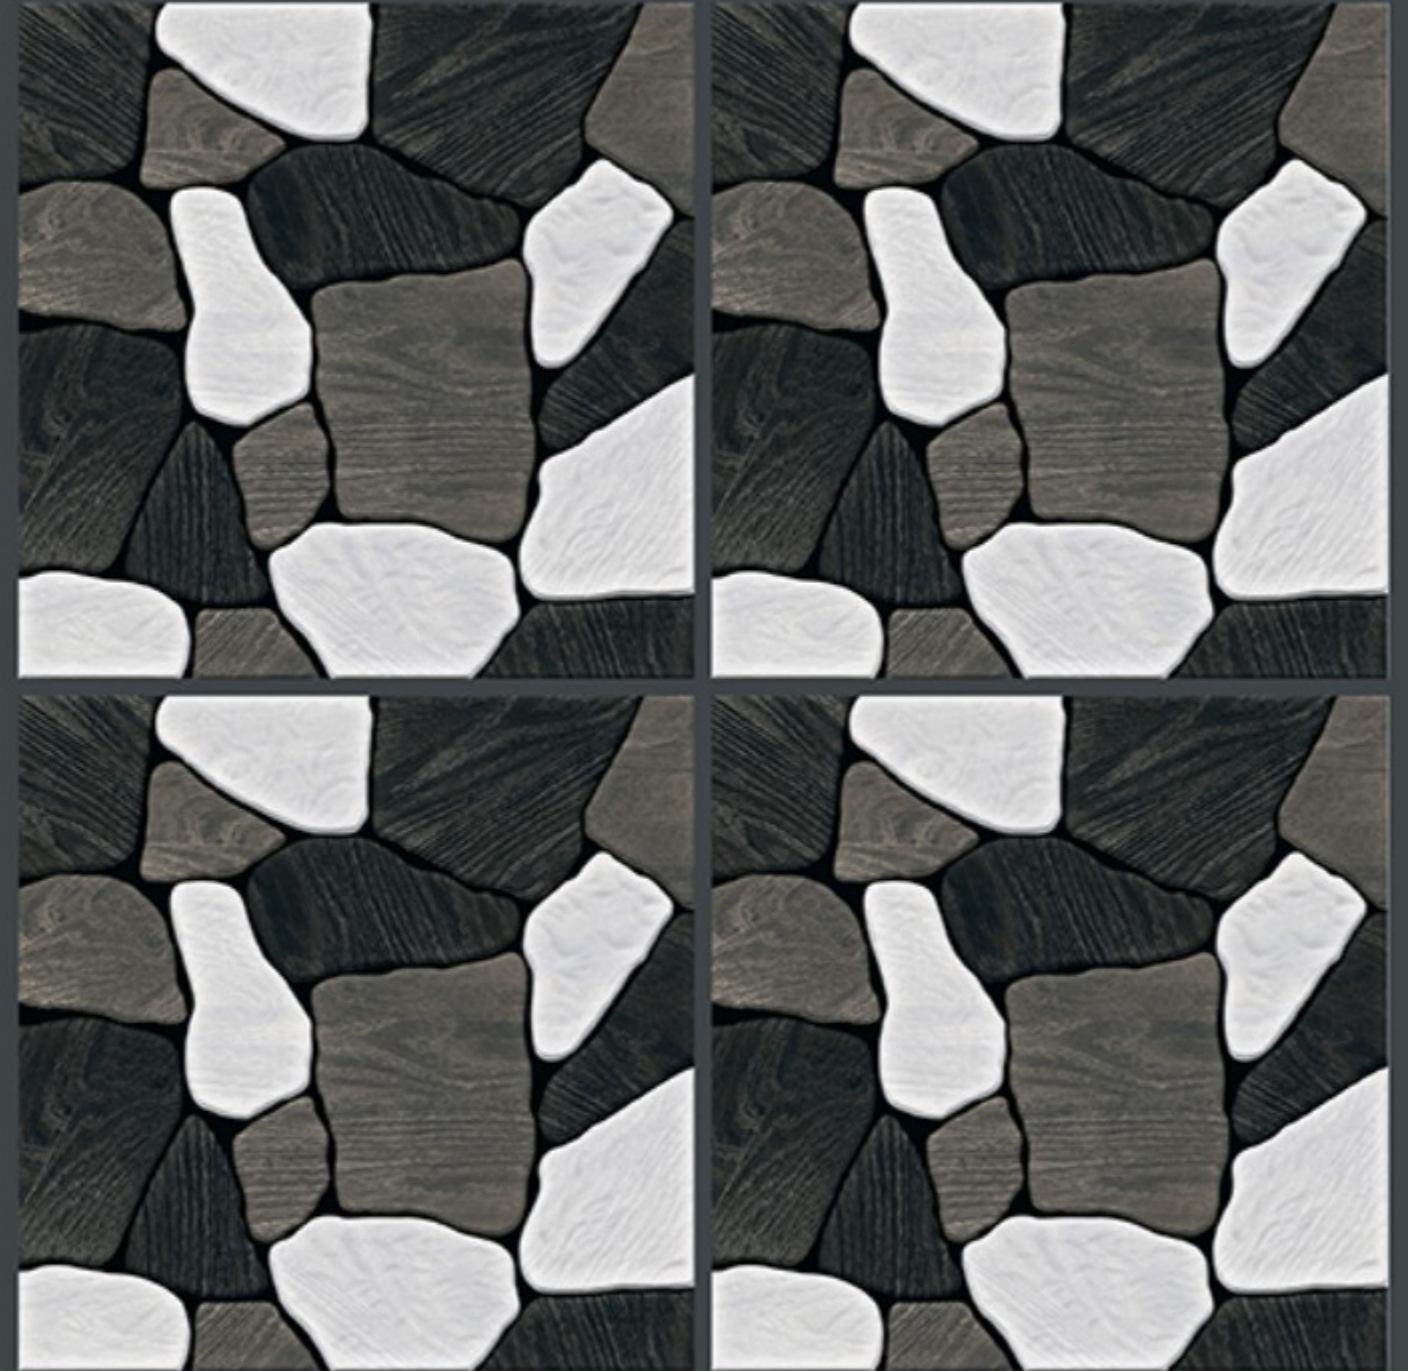

6742

Finish :- PUNCH

HEAVY DUTY
PARKING TILES

-  FROST RESISTANCE
-  ZERO MAINTENANCE
-  RESIDENTIAL
-  DURABLE
-  ECO FRIENDLY

NEW
ARRIVAL

400x
400mm
DIGITAL VITRIFIED
PARKING TILES

6743

Finish :- PUNCH