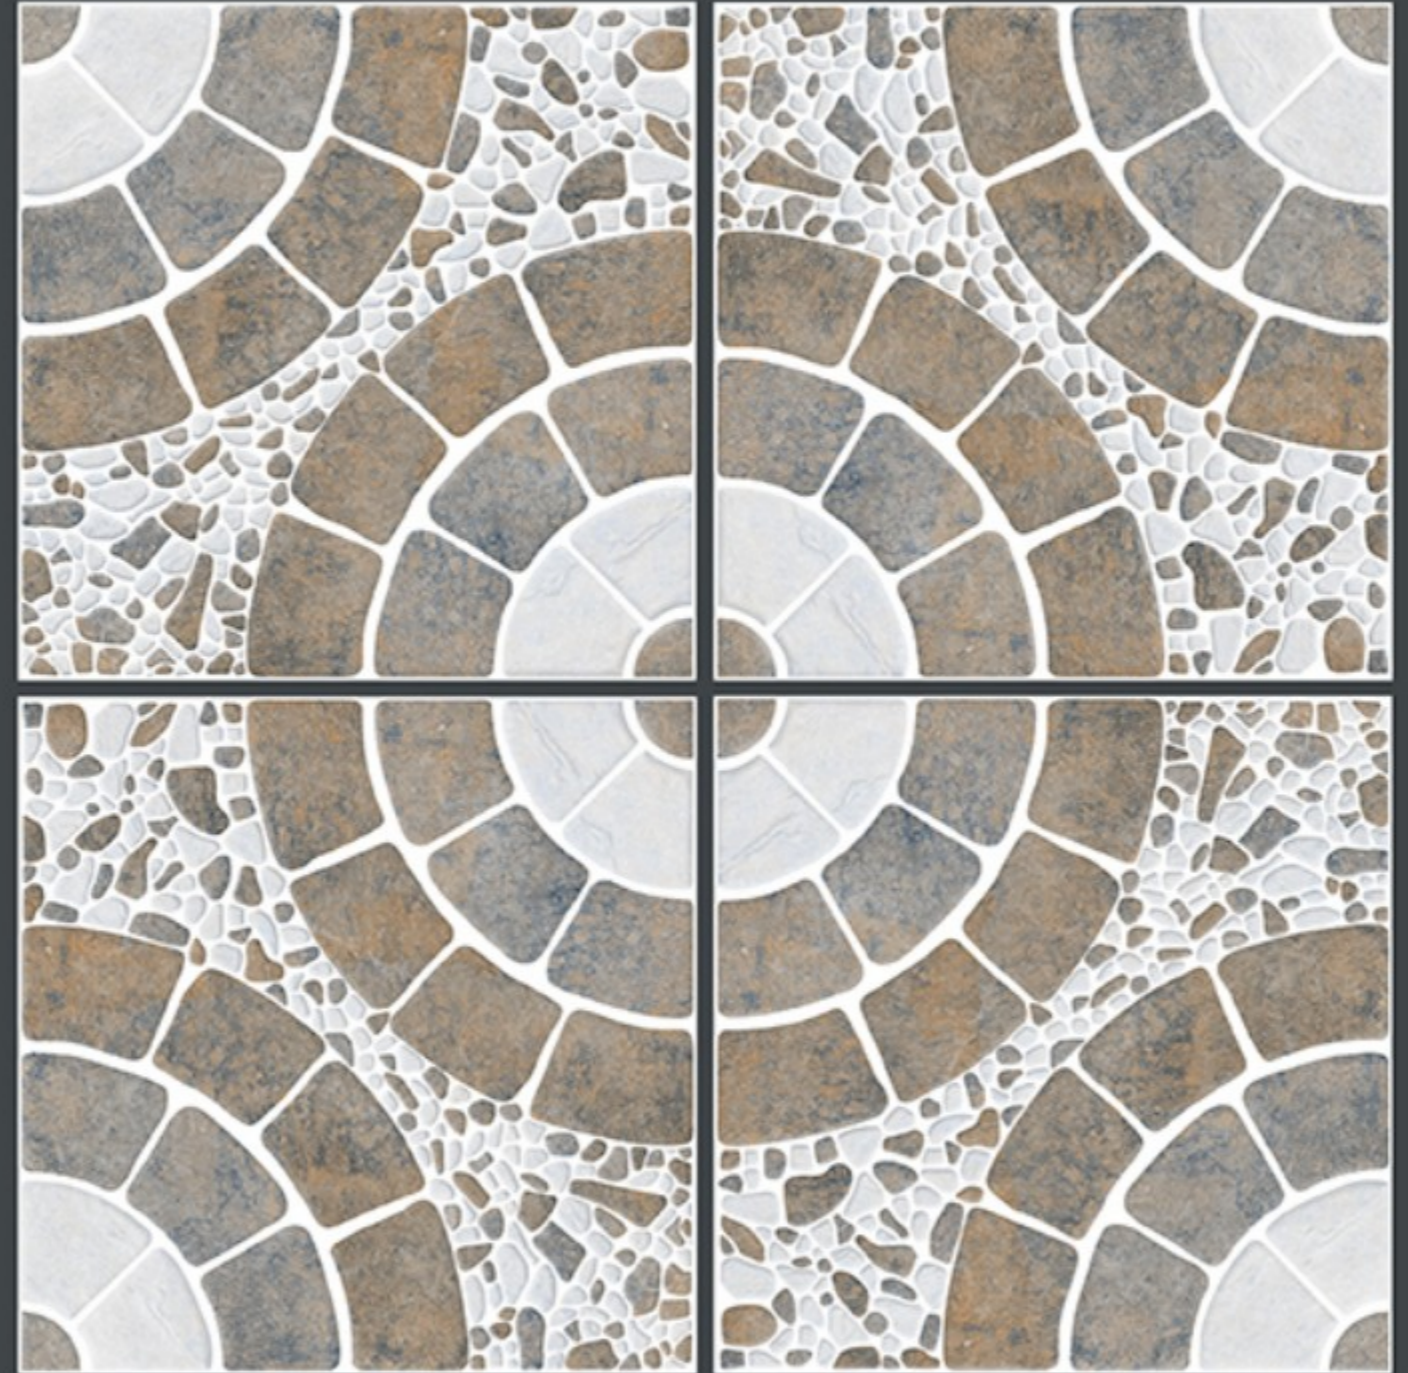

400x
400mm
DIGITAL VITRIFIED
PARKING TILES

6911

Finish :- PUNCH

HEAVY DUTY
PARKING TILES

-  FROST RESISTANCE
-  ZERO MAINTENANCE
-  RESIDENTIAL
-  DURABLE
-  ECO FRIENDLY

400x
400mm
DIGITAL VITRIFIED
PARKING TILES