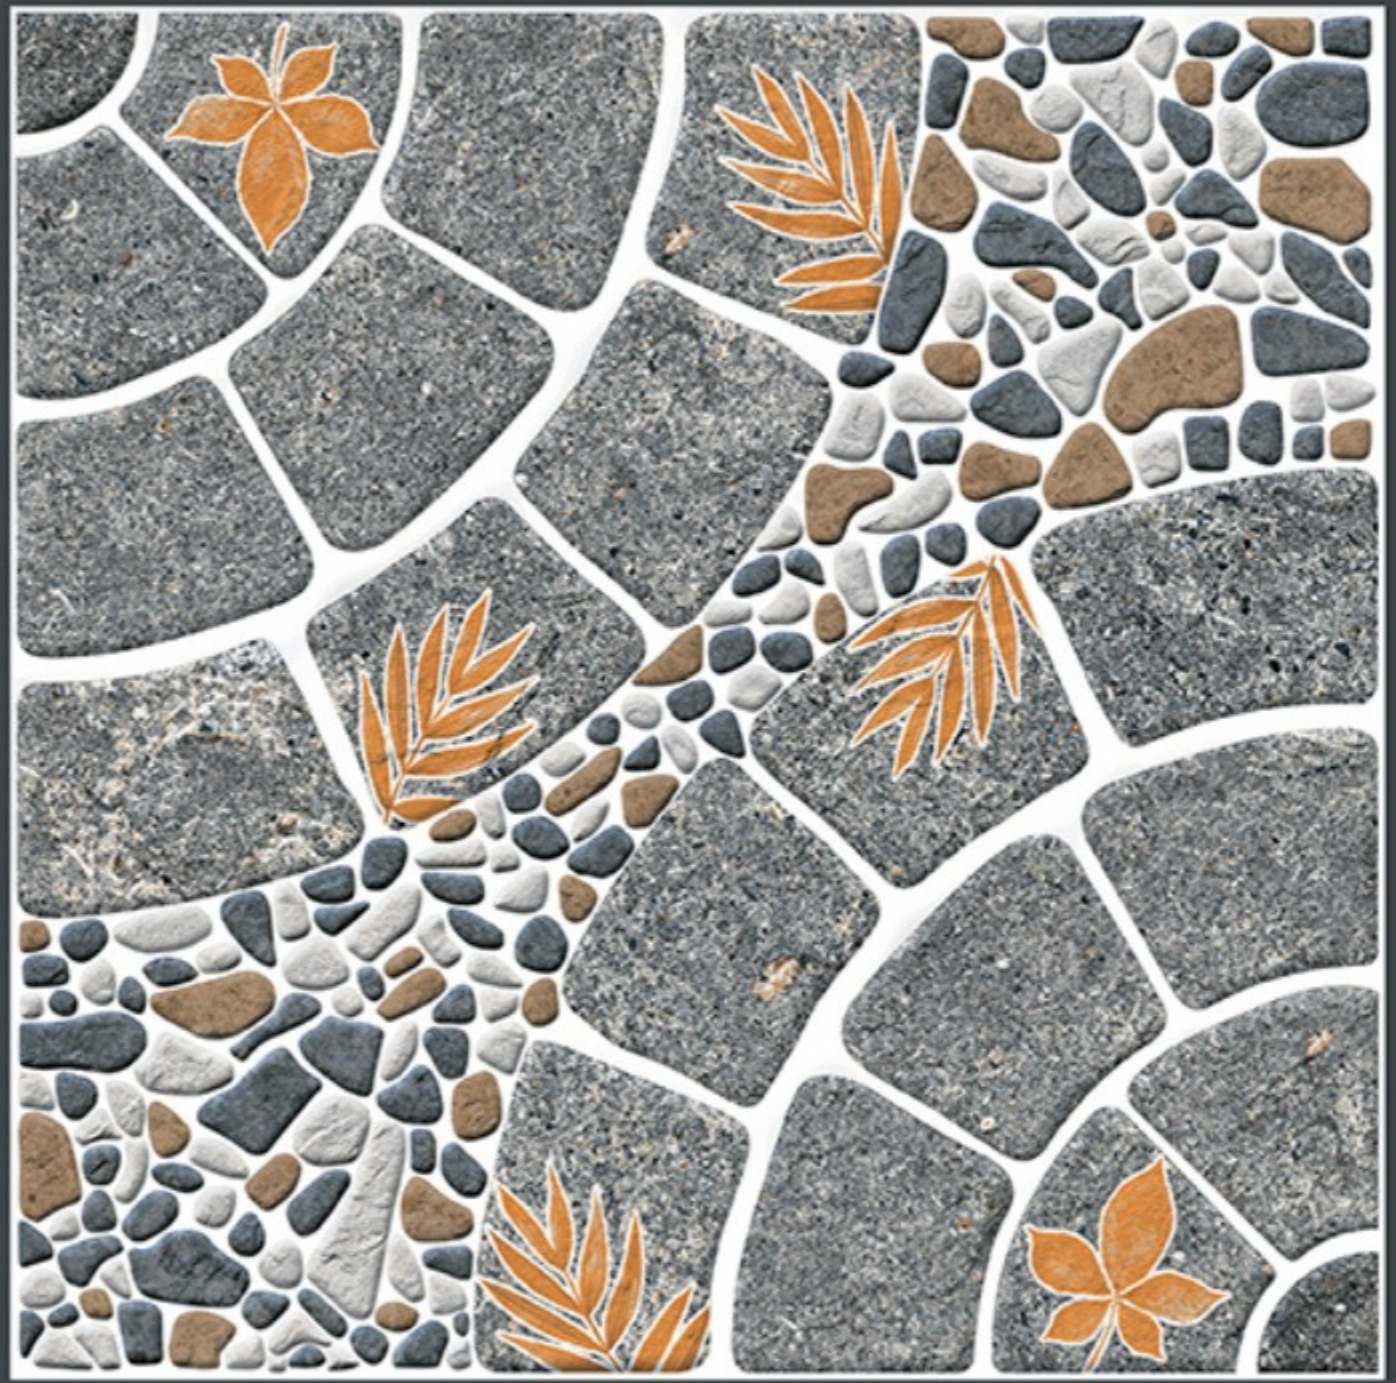

400x
400mm
DIGITAL VITRIFIED
PARKING TILES

6916

Finish :- PUNCH

HEAVY DUTY
PARKING TILES

- FROST RESISTANCE
- ZERO MAINTENANCE
- RESIDENTIAL
- DURABLE
- ECO FRIENDLY