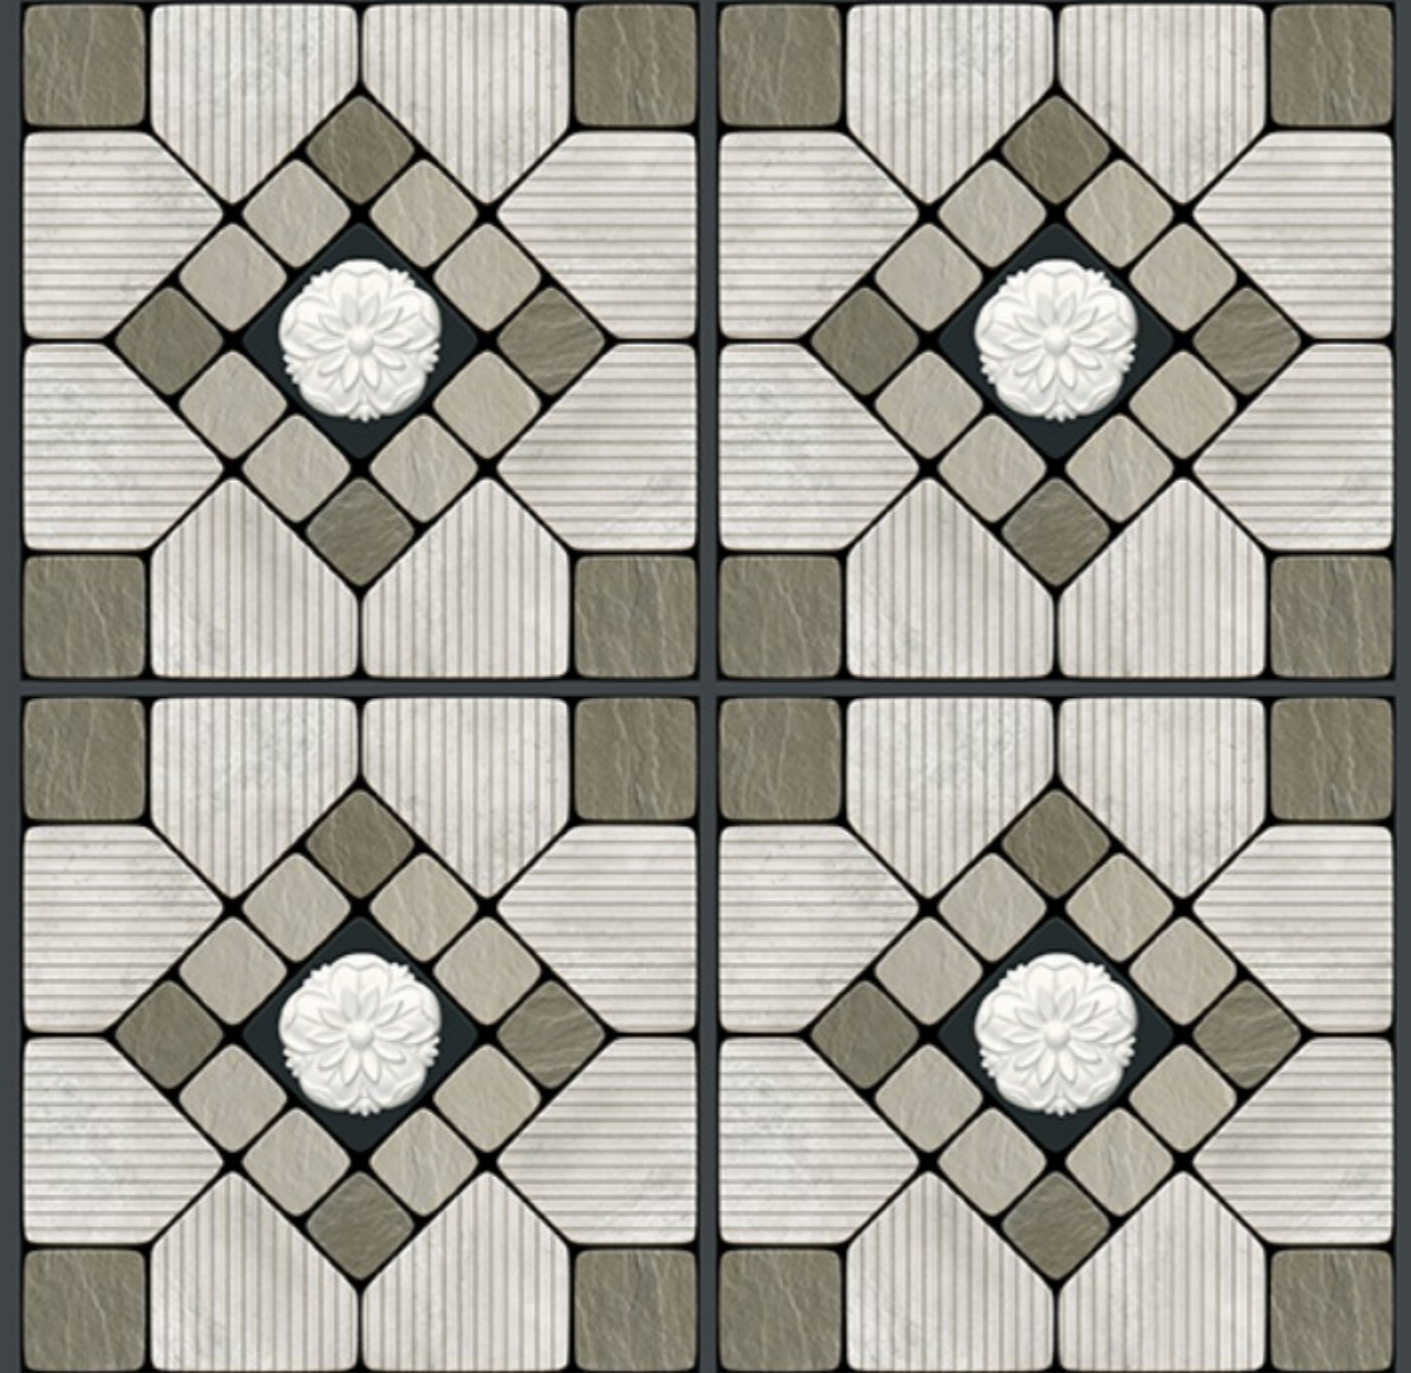

400x
400mm
DIGITAL VITRIFIED
PARKING TILES

7115

Finish :- PUNCH

HEAVY DUTY
PARKING TILES