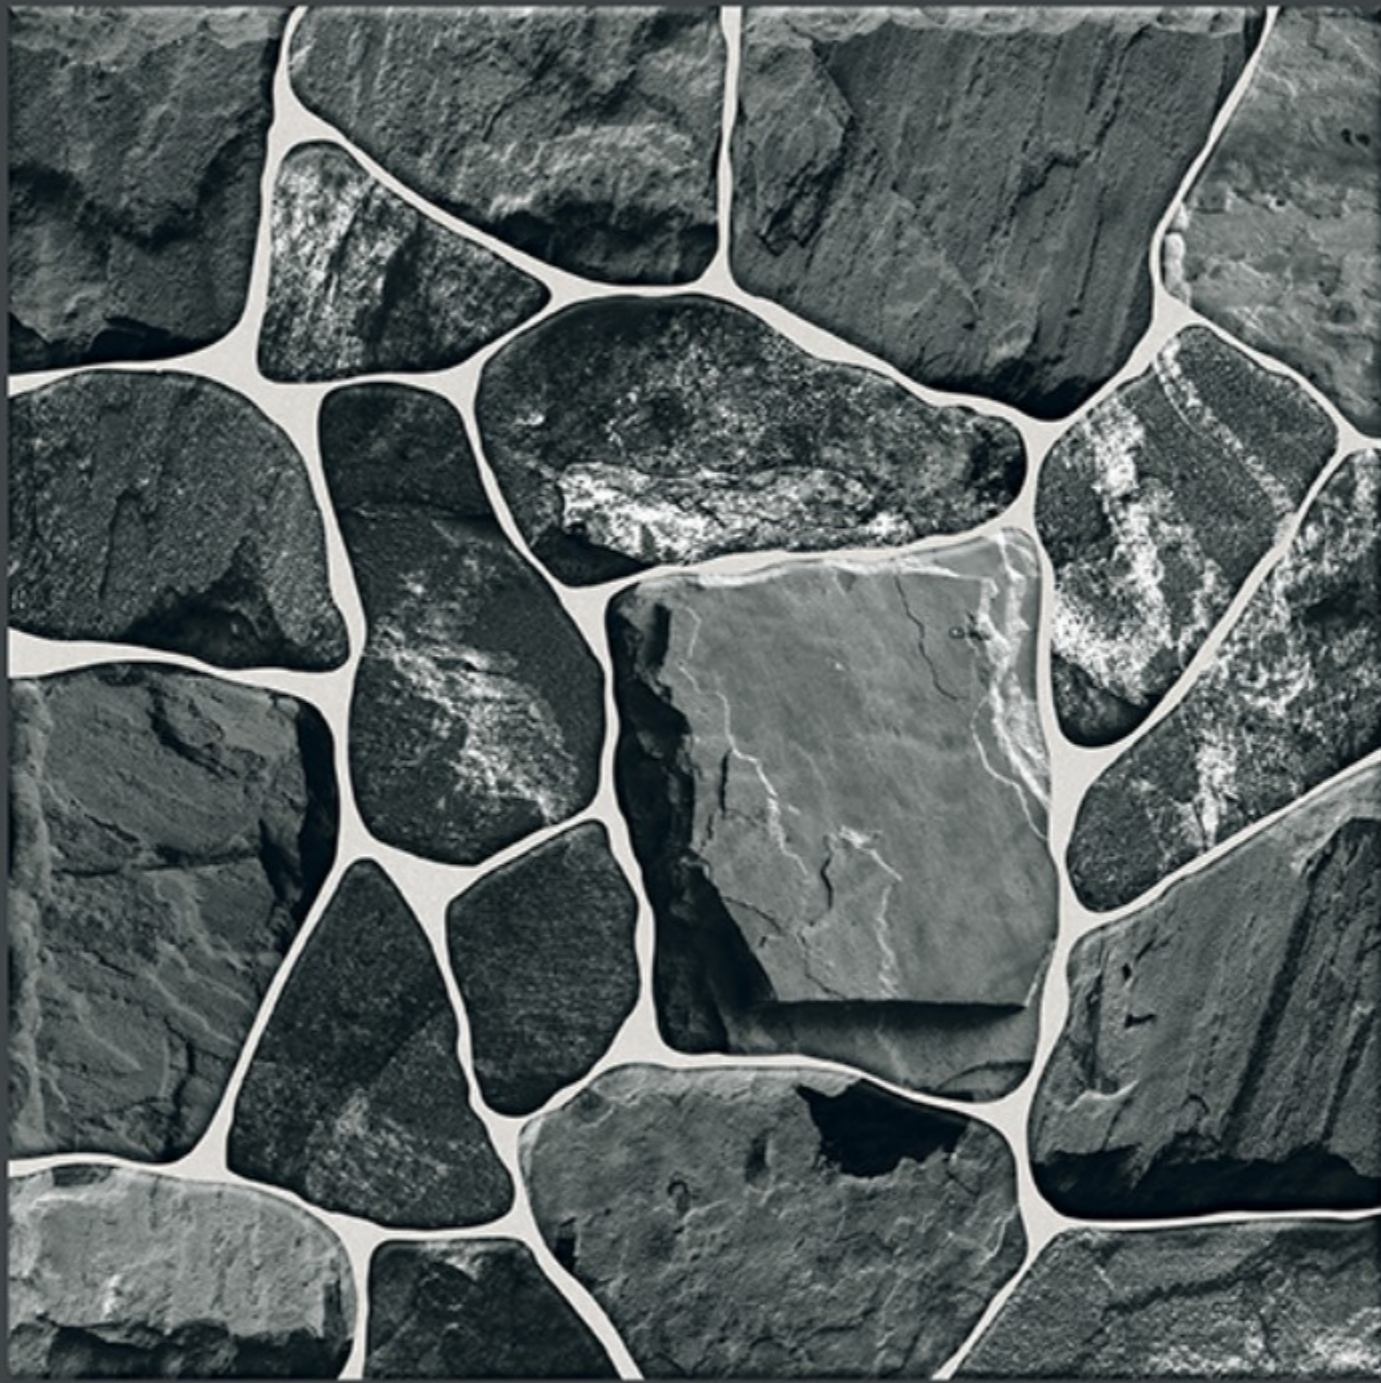

RESIDENTIAL

DURABLE

ECO
FRIENDLY

400x
400mm
DIGITAL VITRIFIED
PARKING TILES

6721

HEAVY DUTY
PARKING TILES

400x
400mm
DIGITAL VITRIFIED
PARKING TILES

6725