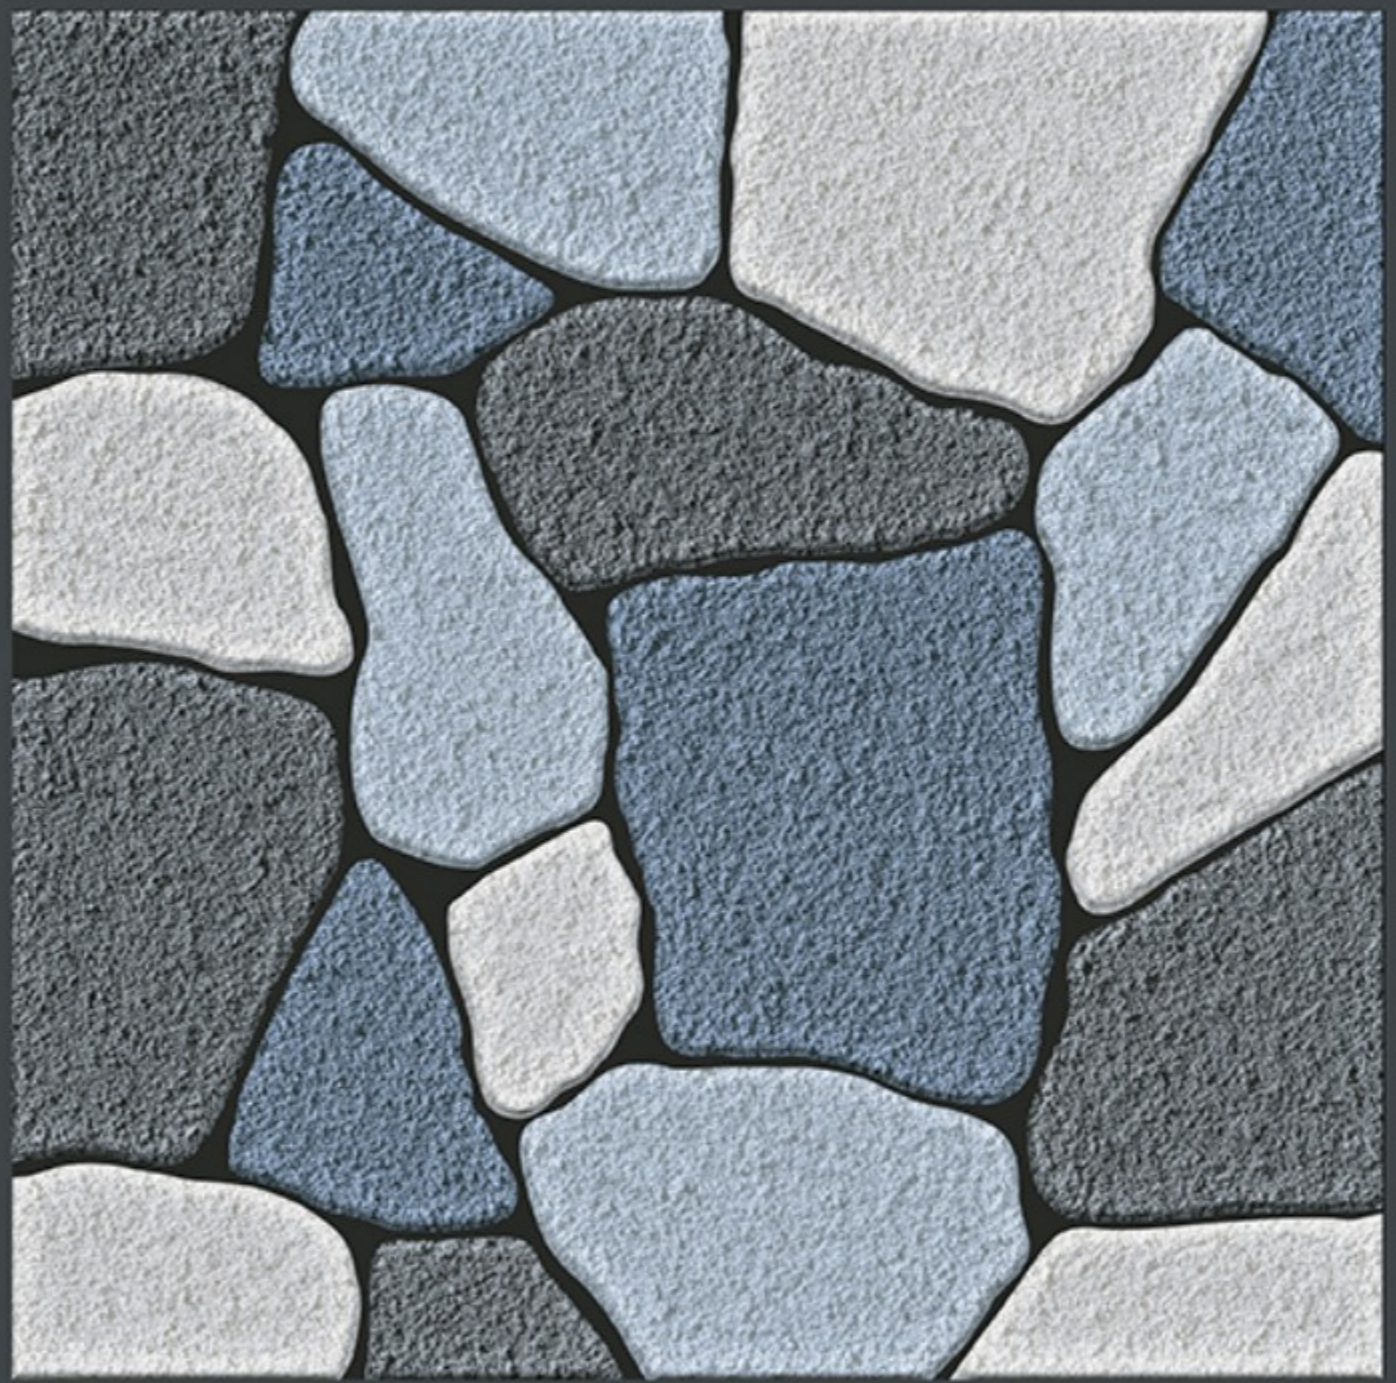

HEAVY DUTY
PARKING TILES

-  FROST RESISTANCE
-  ZERO MAINTENANCE
-  RESIDENTIAL
-  DURABLE
-  ECO FRIENDLY

NEW
ARRIVAL

400x
400mm
DIGITAL VITRIFIED
PARKING TILES

6741

Finish :- PUNCH

HEAVY DUTY
PARKING TILES