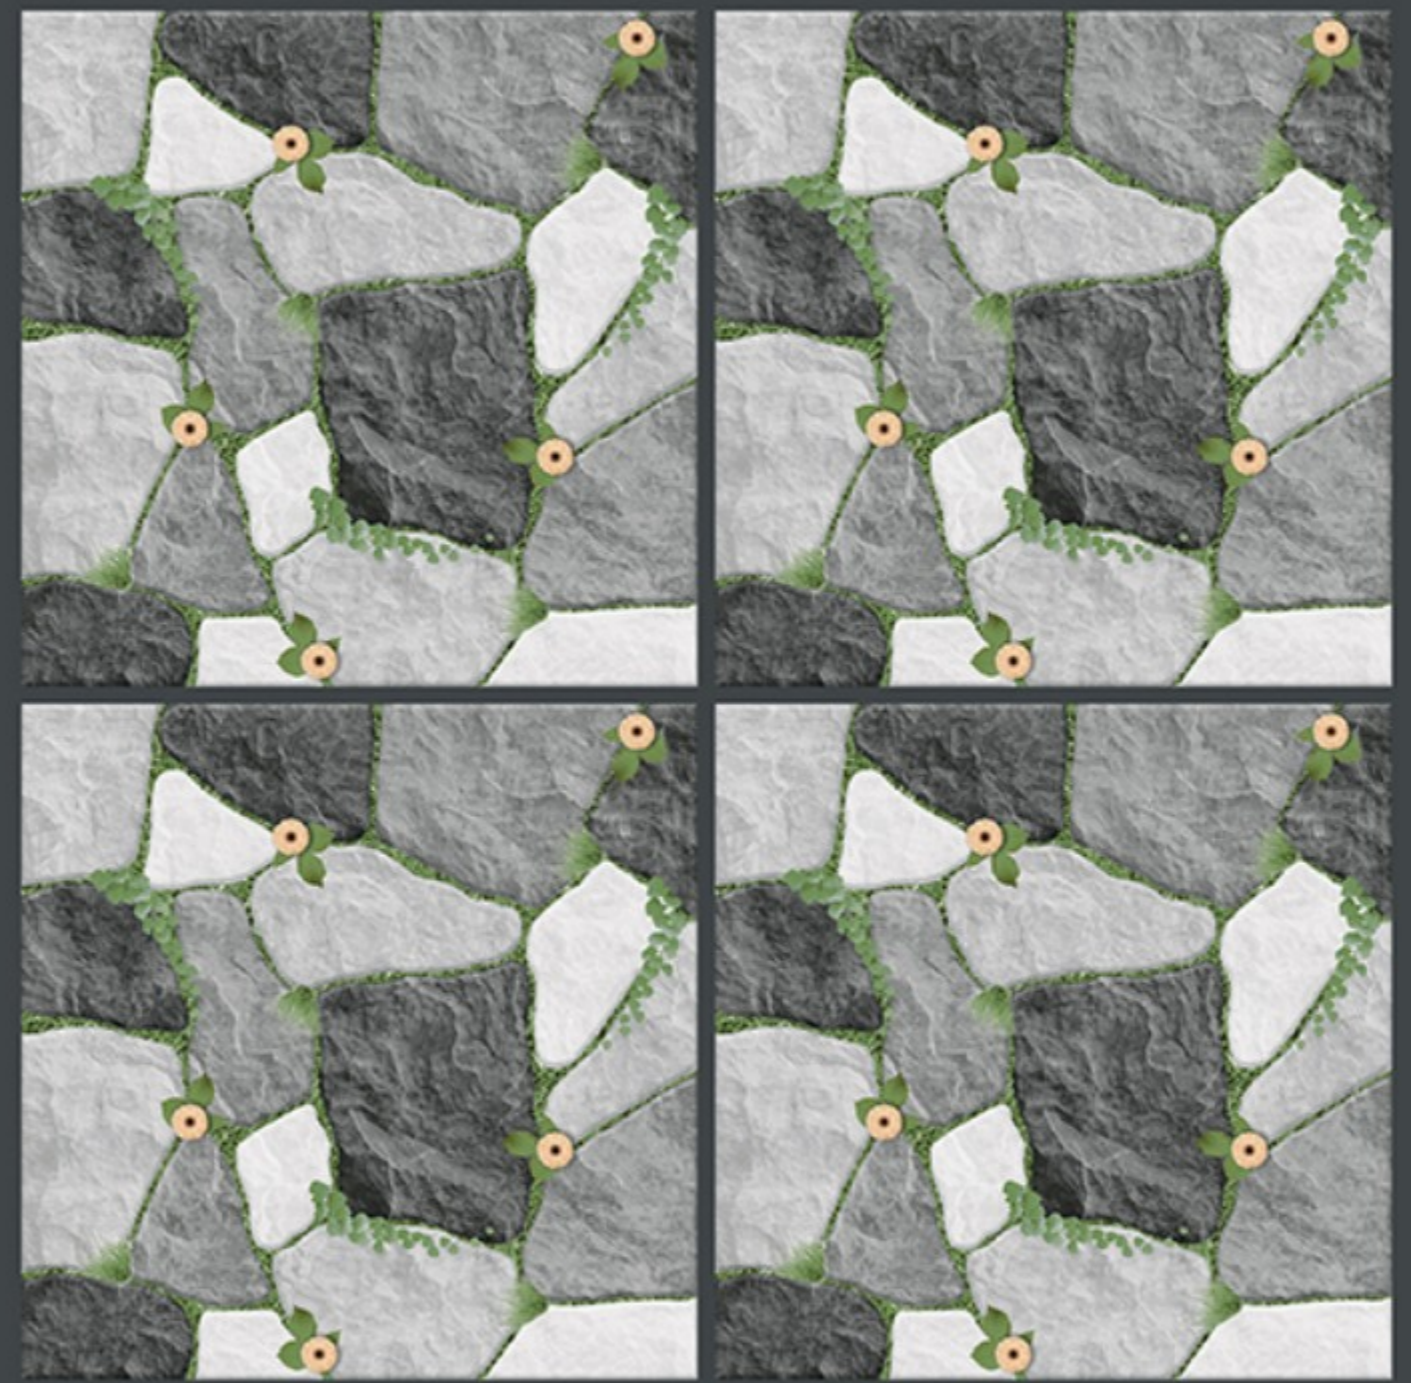

NEW
ARRIVAL

400x
400mm
DIGITAL VITRIFIED
PARKING TILES

6729

Finish :- PUNCH

HEAVY DUTY
PARKING TILES

- FROST RESISTANCE
- ZERO MAINTENANCE
- RESIDENTIAL
- DURABLE
- ECO FRIENDLY