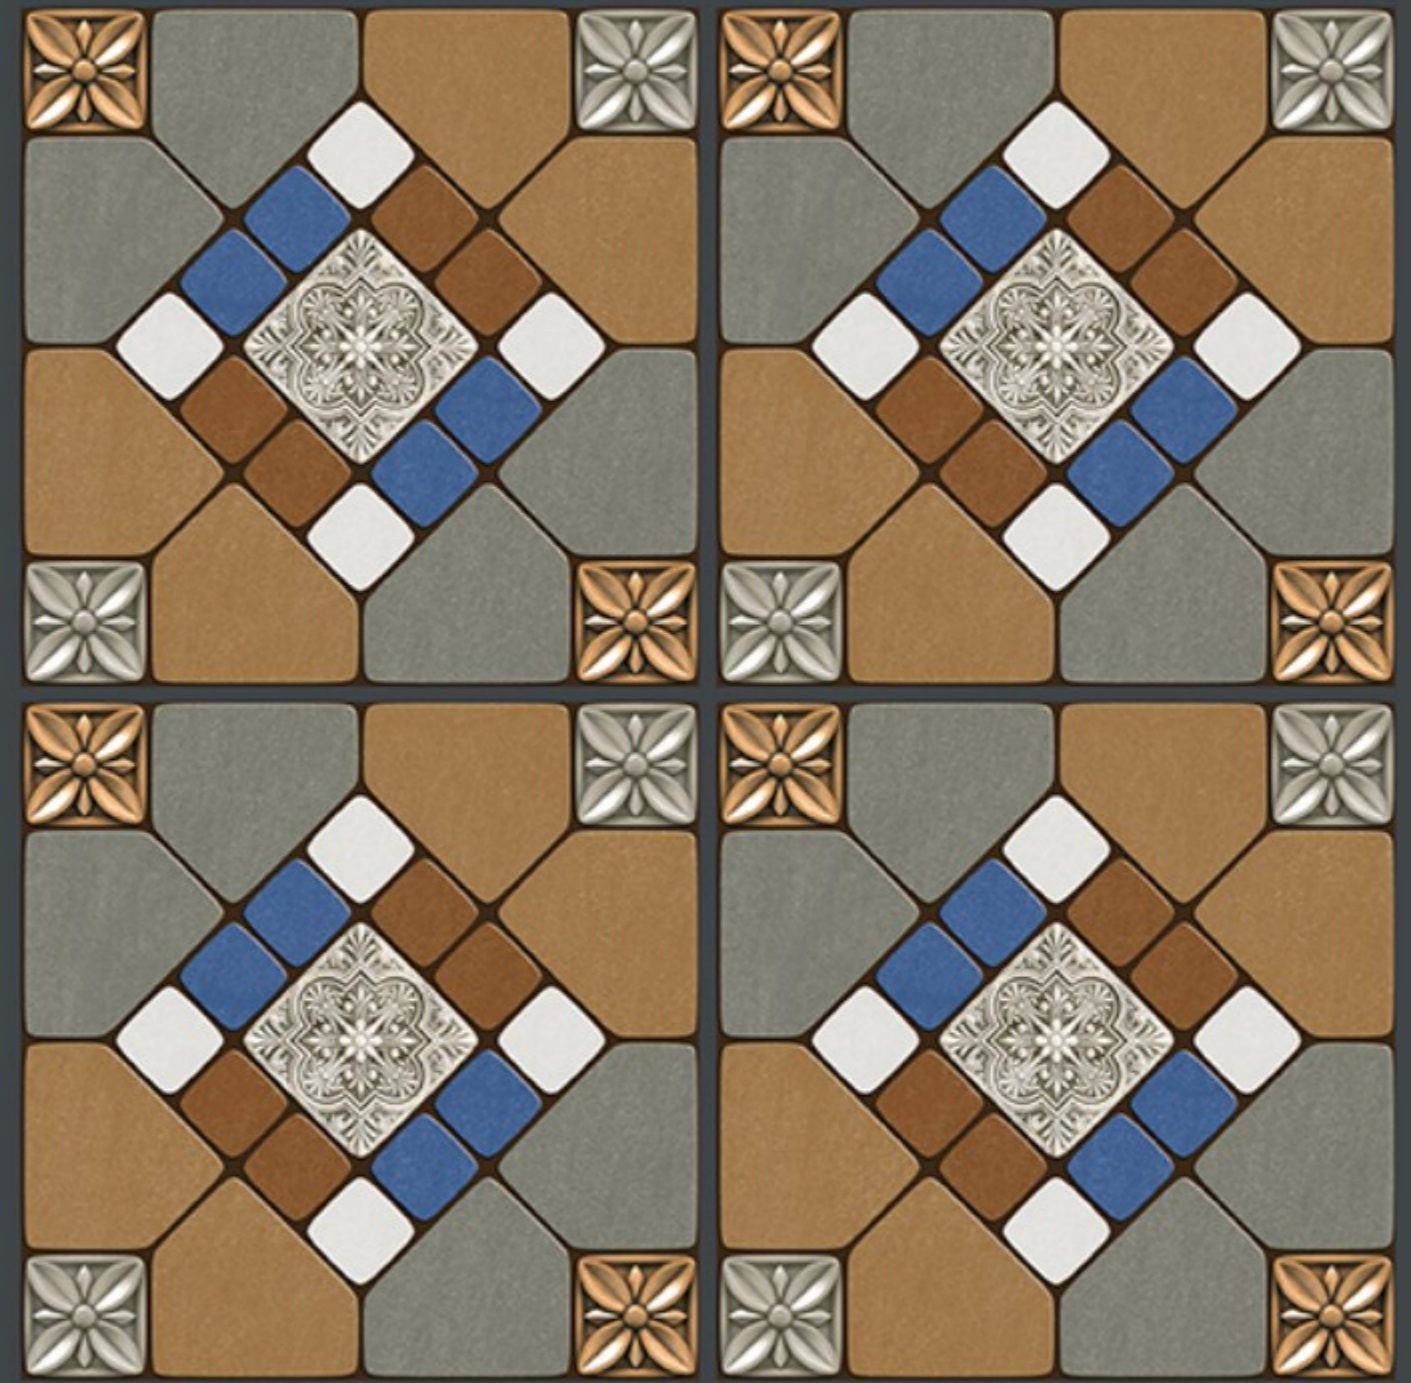

400x
400mm
DIGITAL VITRIFIED
PARKING TILES

7112

HEAVY DUTY
PARKING TILES

400x
400mm
DIGITAL VITRIFIED
PARKING TILES

7113

Finish :- PUNCH

HEAVY DUTY
PARKING TILES

-  FROST RESISTANCE
-  ZERO MAINTENANCE
-  RESIDENTIAL
-  DURABLE
-  ECO FRIENDLY