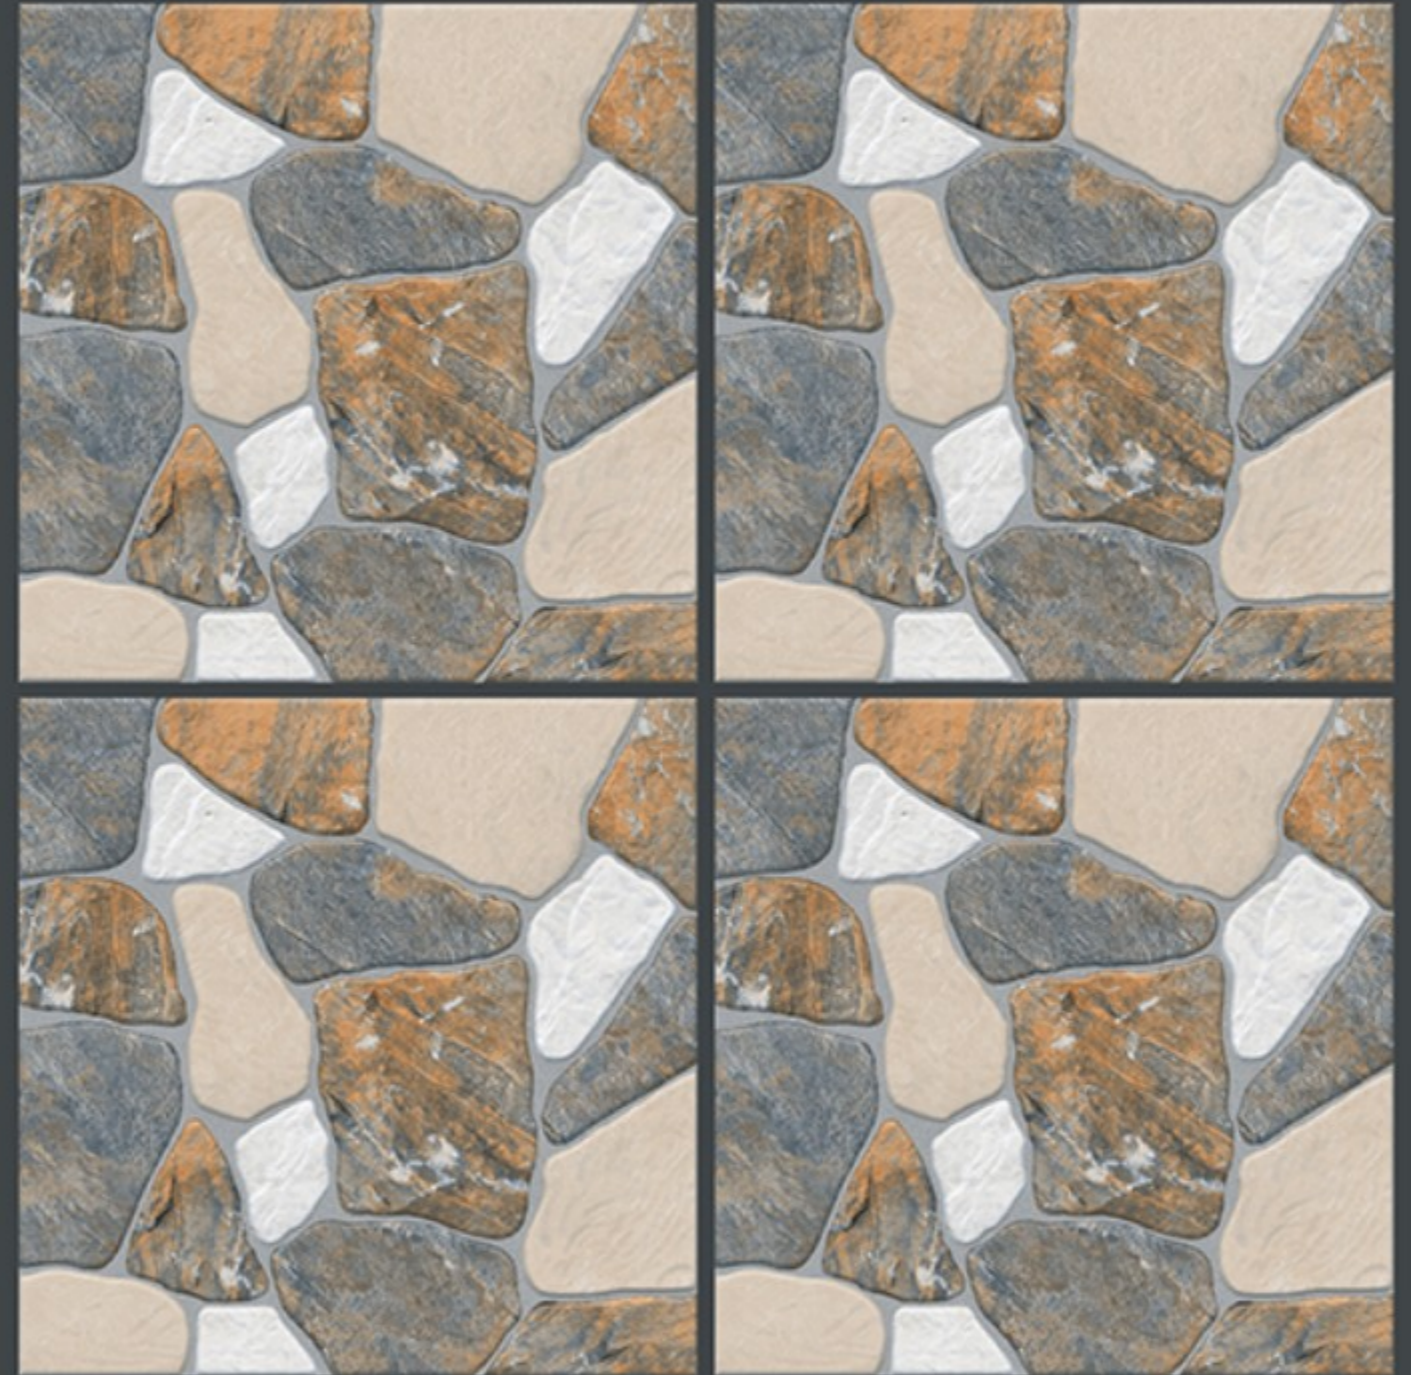

FROST
RESISTANCE

ZERO
MAINTENANCE

RESIDENTIAL

DURABLE

ECO
FRIENDLY

400x
400mm
DIGITAL VITRIFIED
PARKING TILES

6717

Finish :- PUNCH