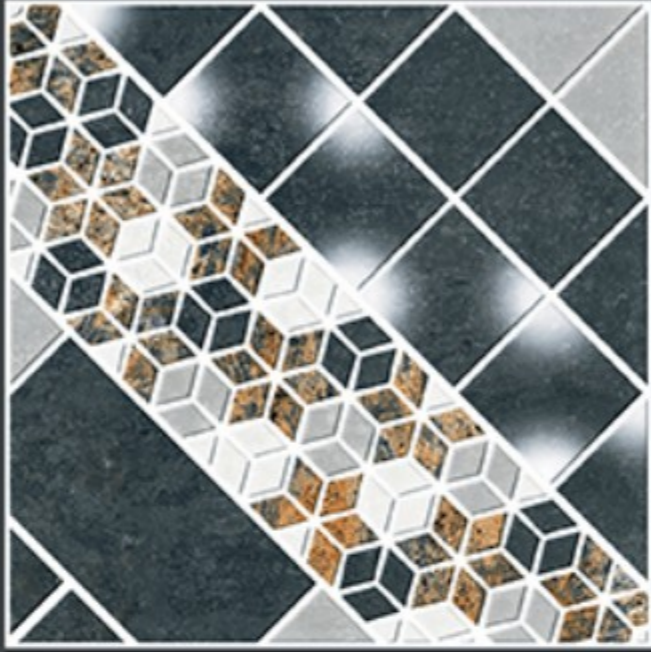

400x
400mm
DIGITAL VITRIFIED
PARKING TILES

6804

Finish :- PUNCH

HEAVY DUTY
PARKING TILES

-  FROST RESISTANCE
-  ZERO MAINTENANCE
-  RESIDENTIAL
-  DURABLE
-  ECO FRIENDLY

400x
400mm
DIGITAL VITRIFIED
PARKING TILES