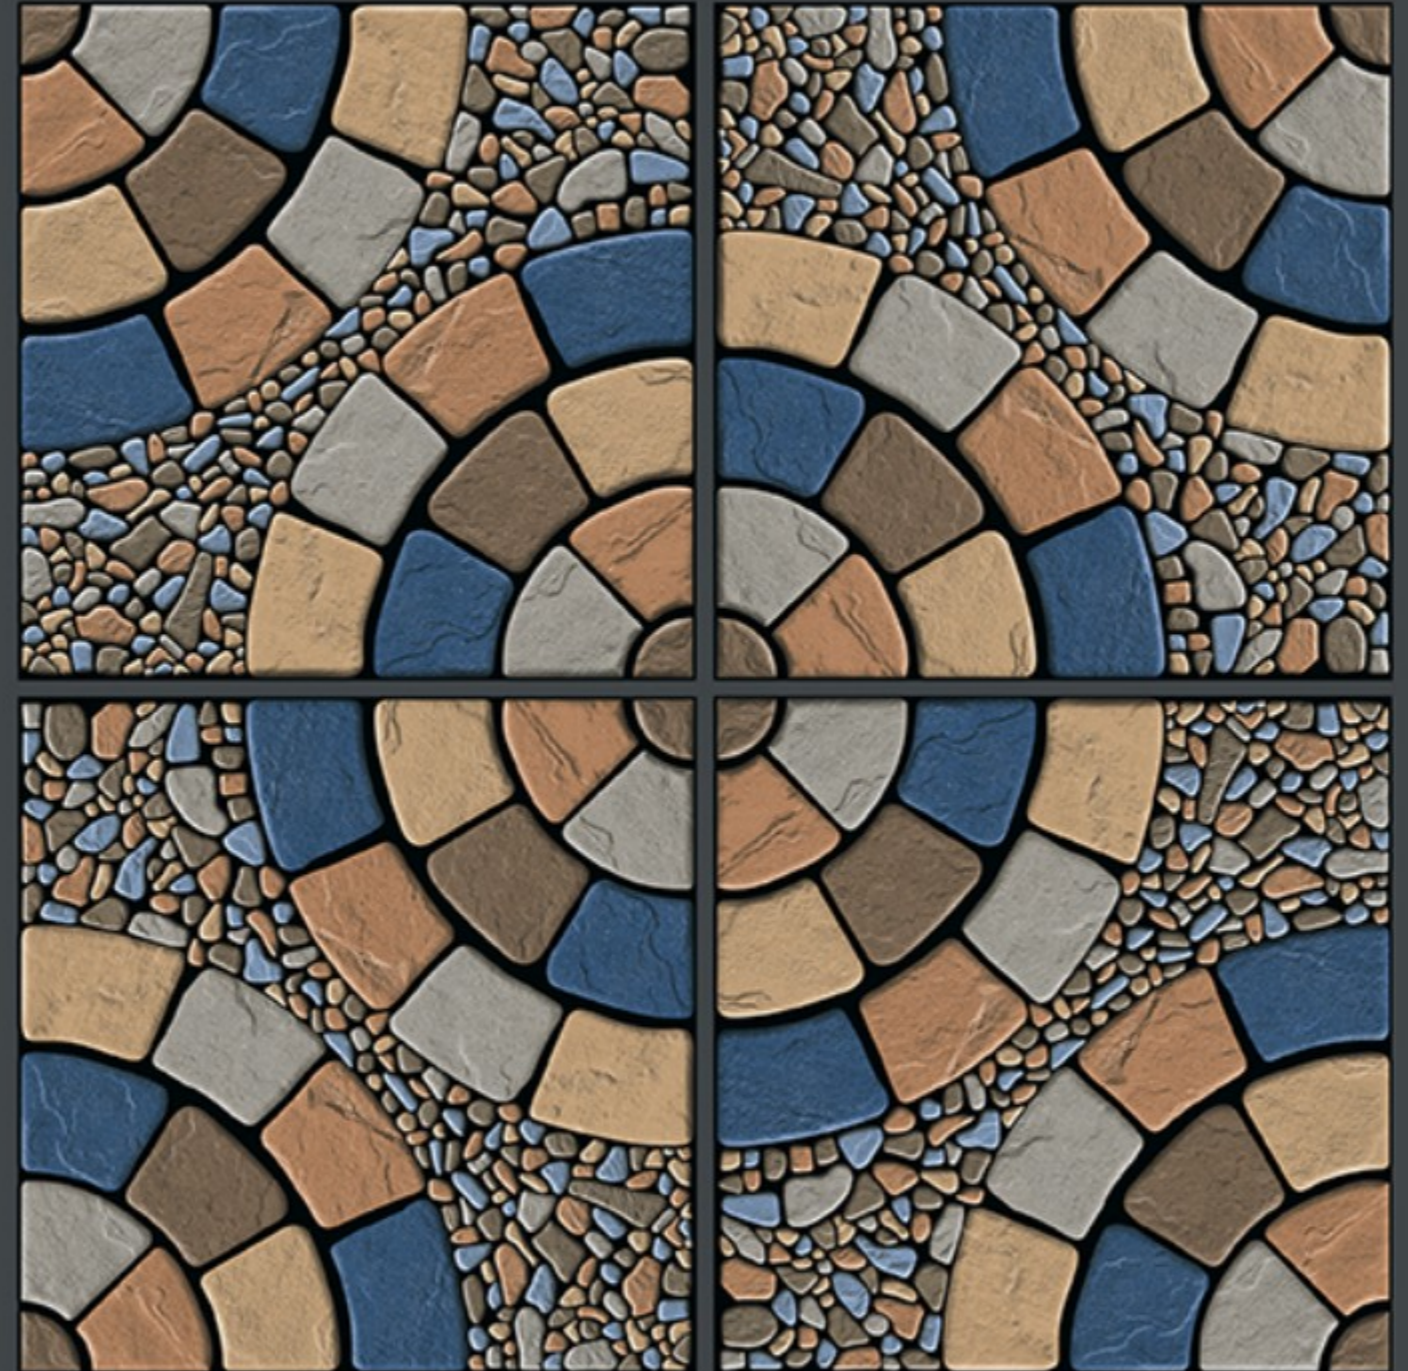

400x
400mm
DIGITAL VITRIFIED
PARKING TILES

6924

Finish :- PUNCH

HEAVY DUTY
PARKING TILES

- FROST RESISTANCE
- ZERO MAINTENANCE
- RESIDENTIAL
- DURABLE
- ECO FRIENDLY