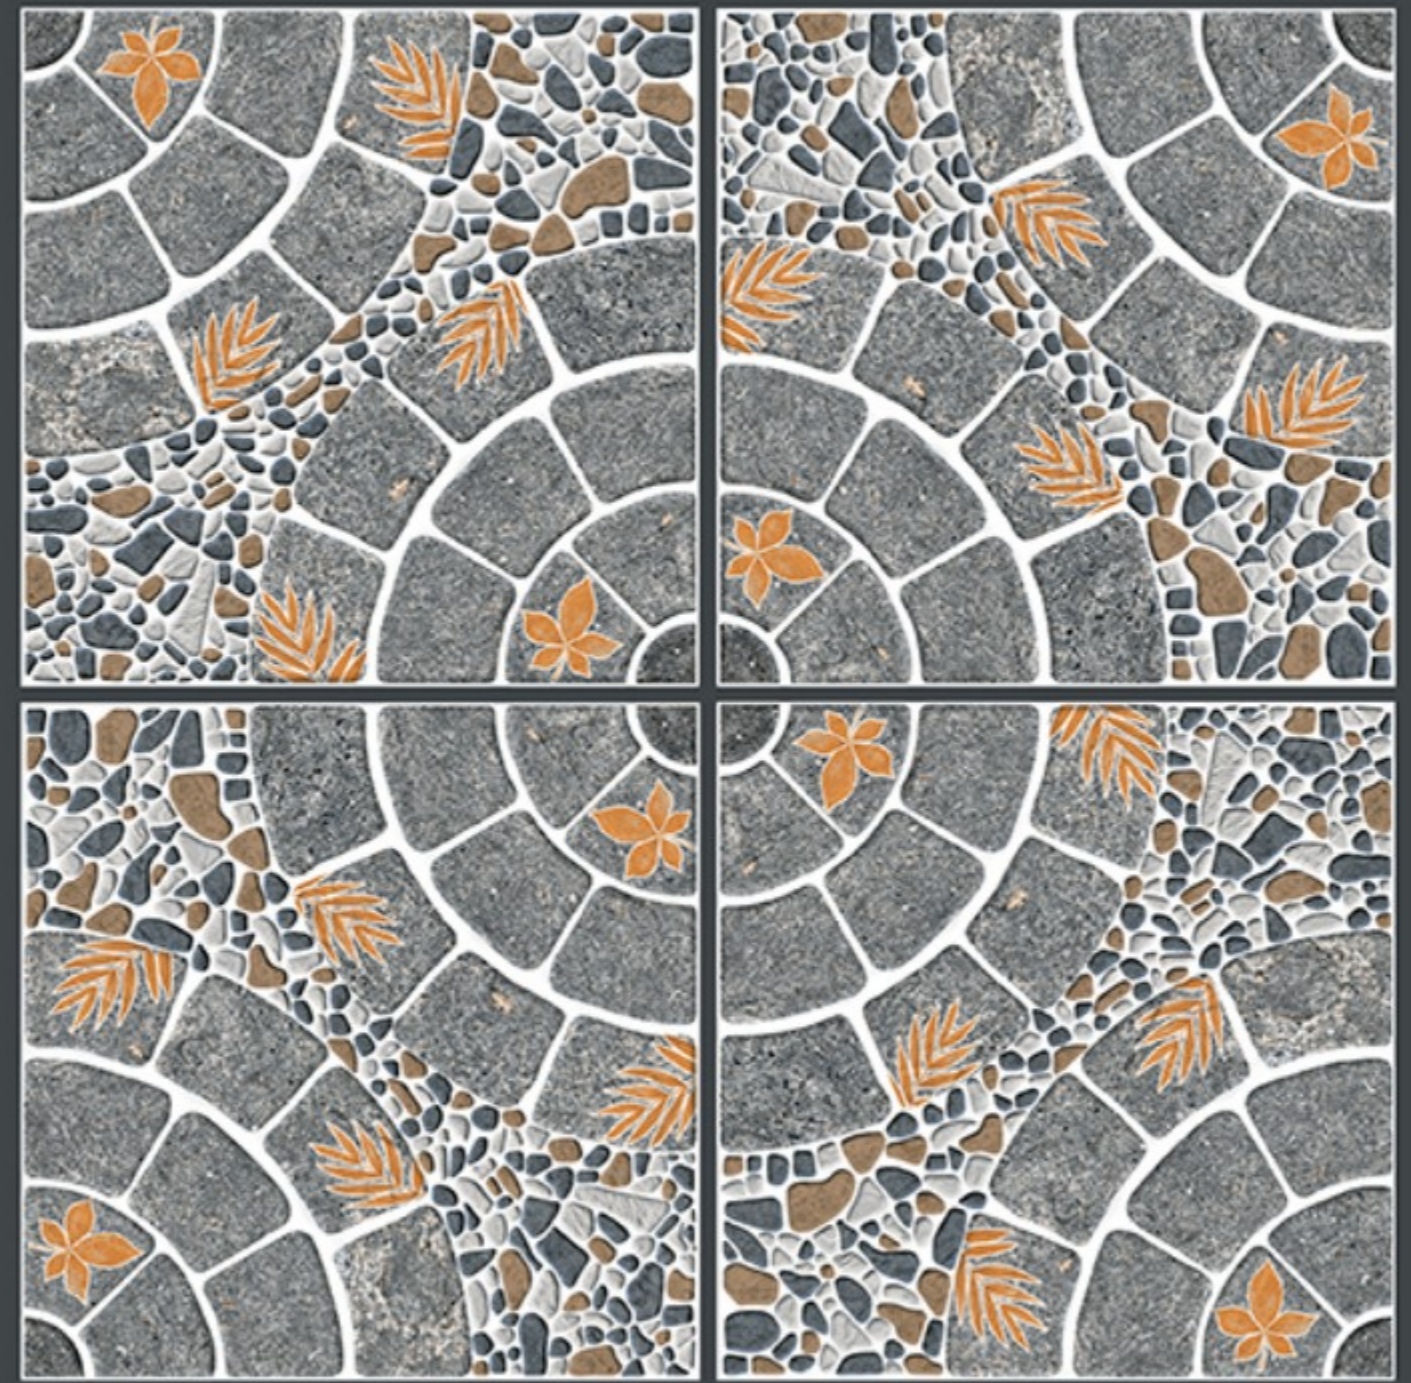

400x
400mm
DIGITAL VITRIFIED
PARKING TILES

6916

Finish :- PUNCH

HEAVY DUTY
PARKING TILES

- FROST RESISTANCE
- ZERO MAINTENANCE
- RESIDENTIAL
- DURABLE
- ECO FRIENDLY