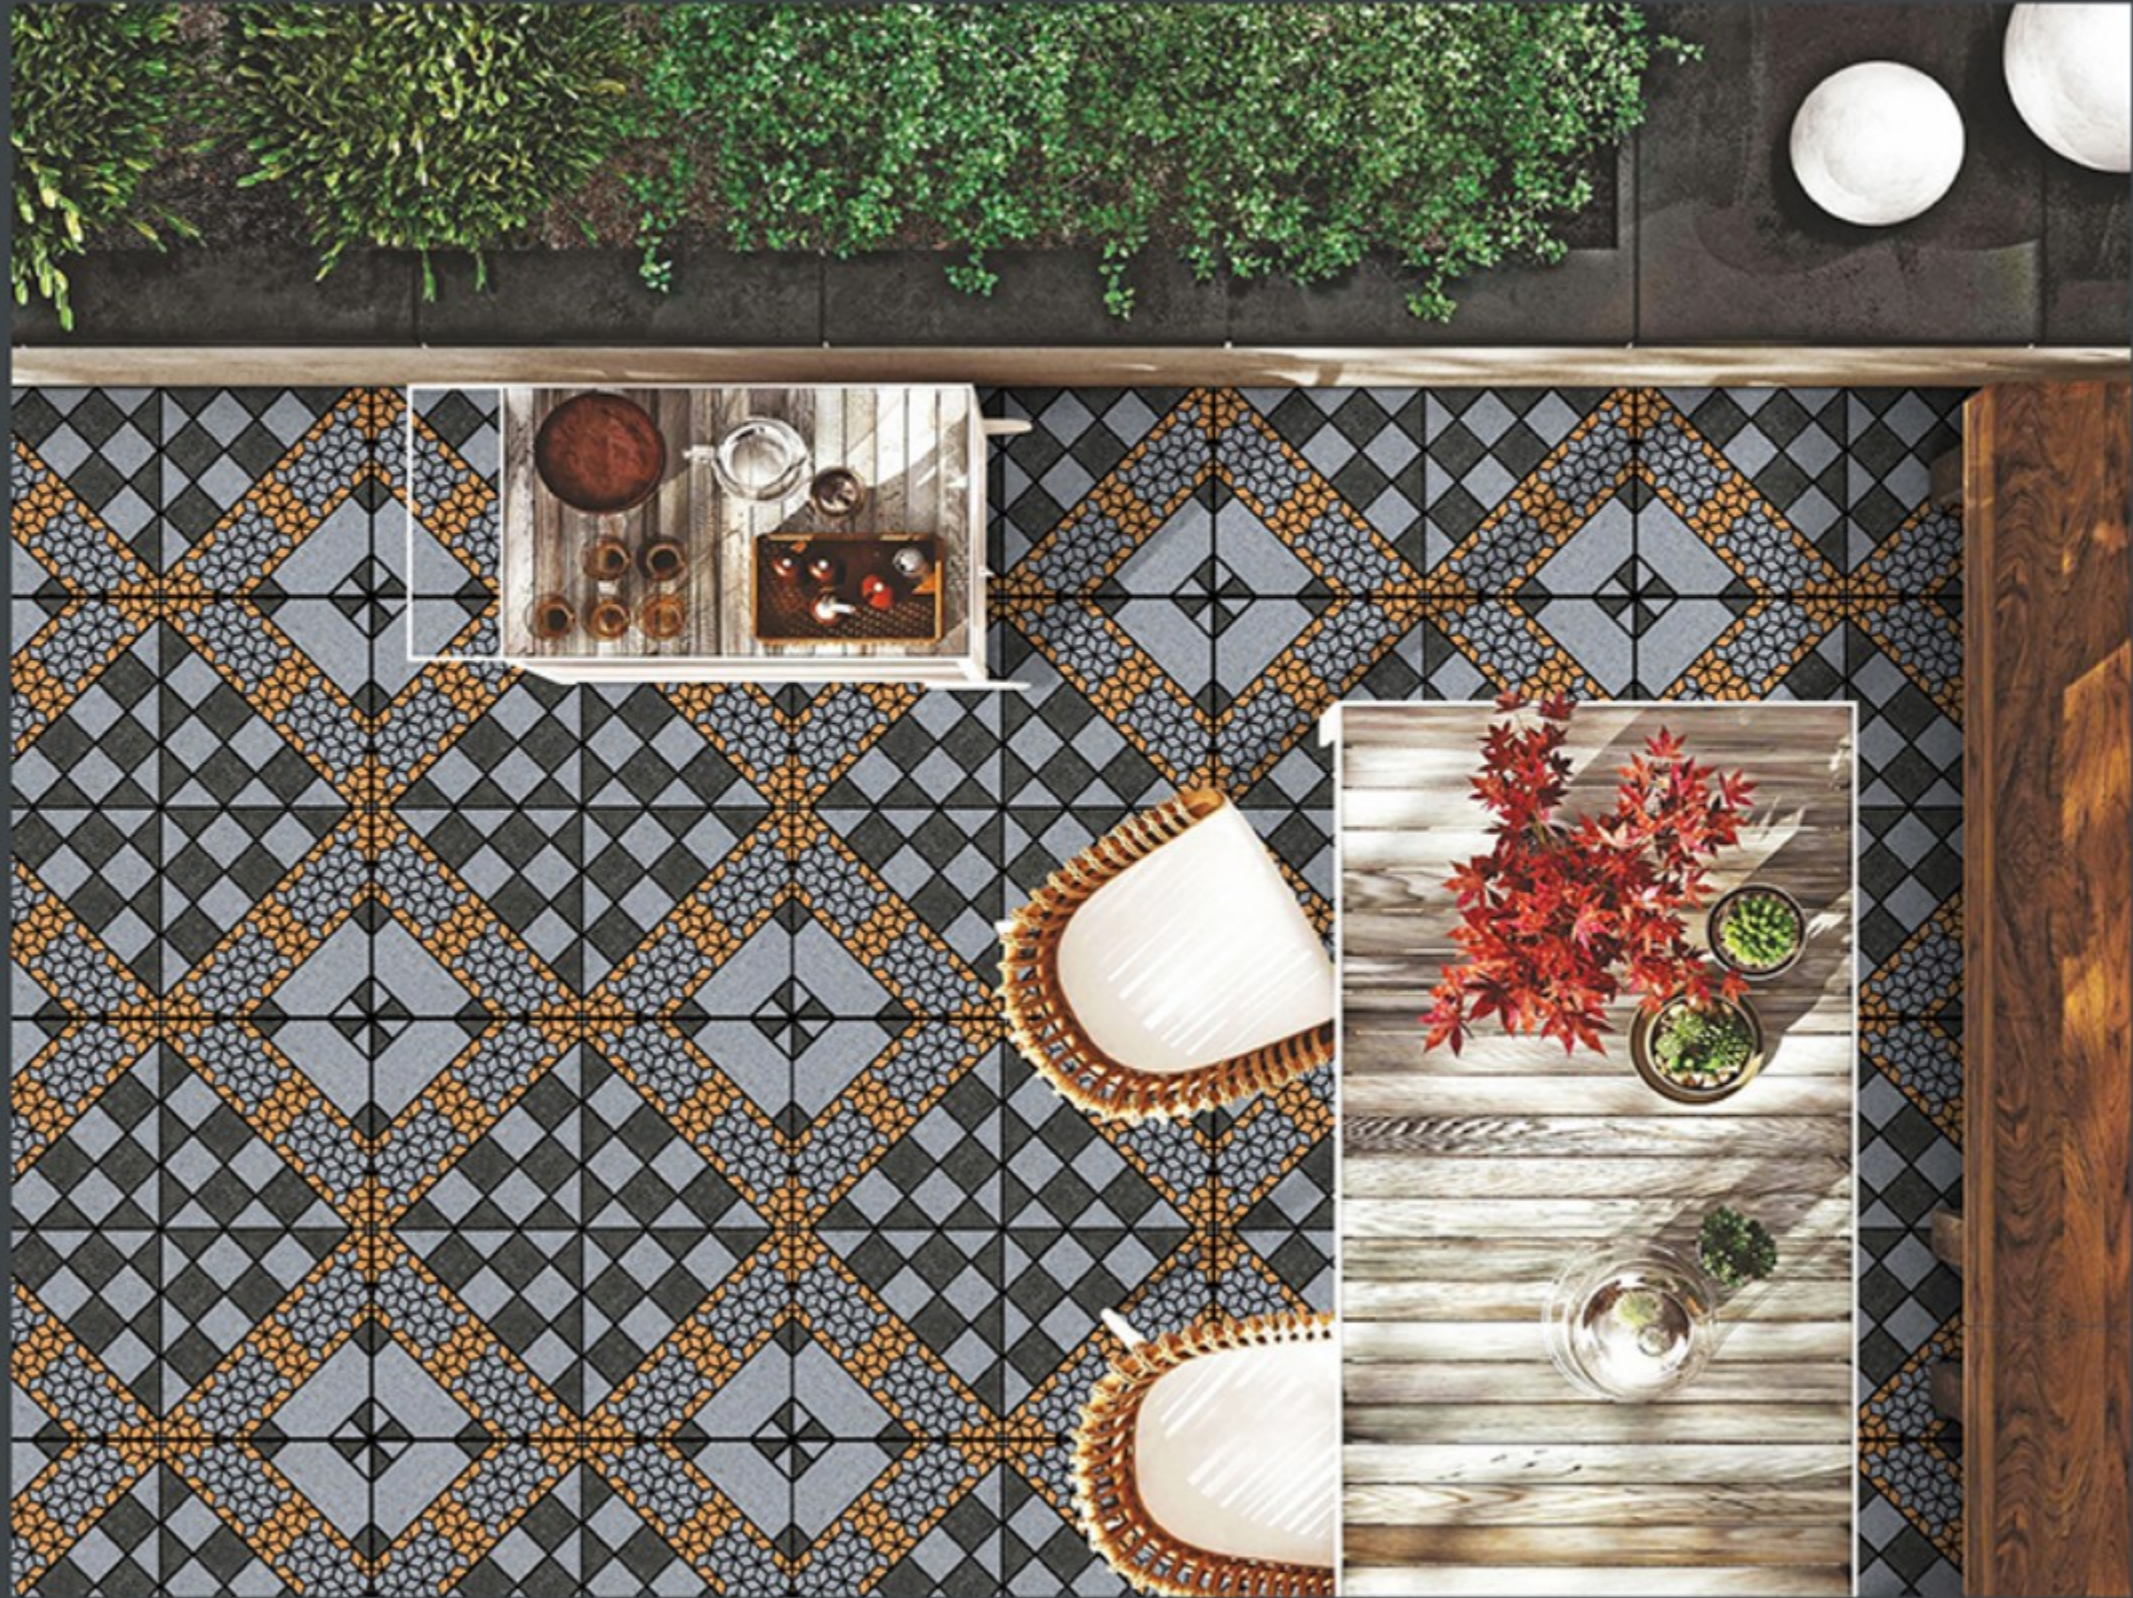

6819

Finish :- PUNCH

HEAVY DUTY
PARKING TILES

400x
400mm
DIGITAL VITRIFIED
PARKING TILES

6817

HEAVY DUTY
PARKING TILES

-  FROST RESISTANCE
-  ZERO MAINTENANCE
-  RESIDENTIAL
-  DURABLE
-  ECO FRIENDLY

400x
400mm
DIGITAL VITRIFIED
PARKING TILES