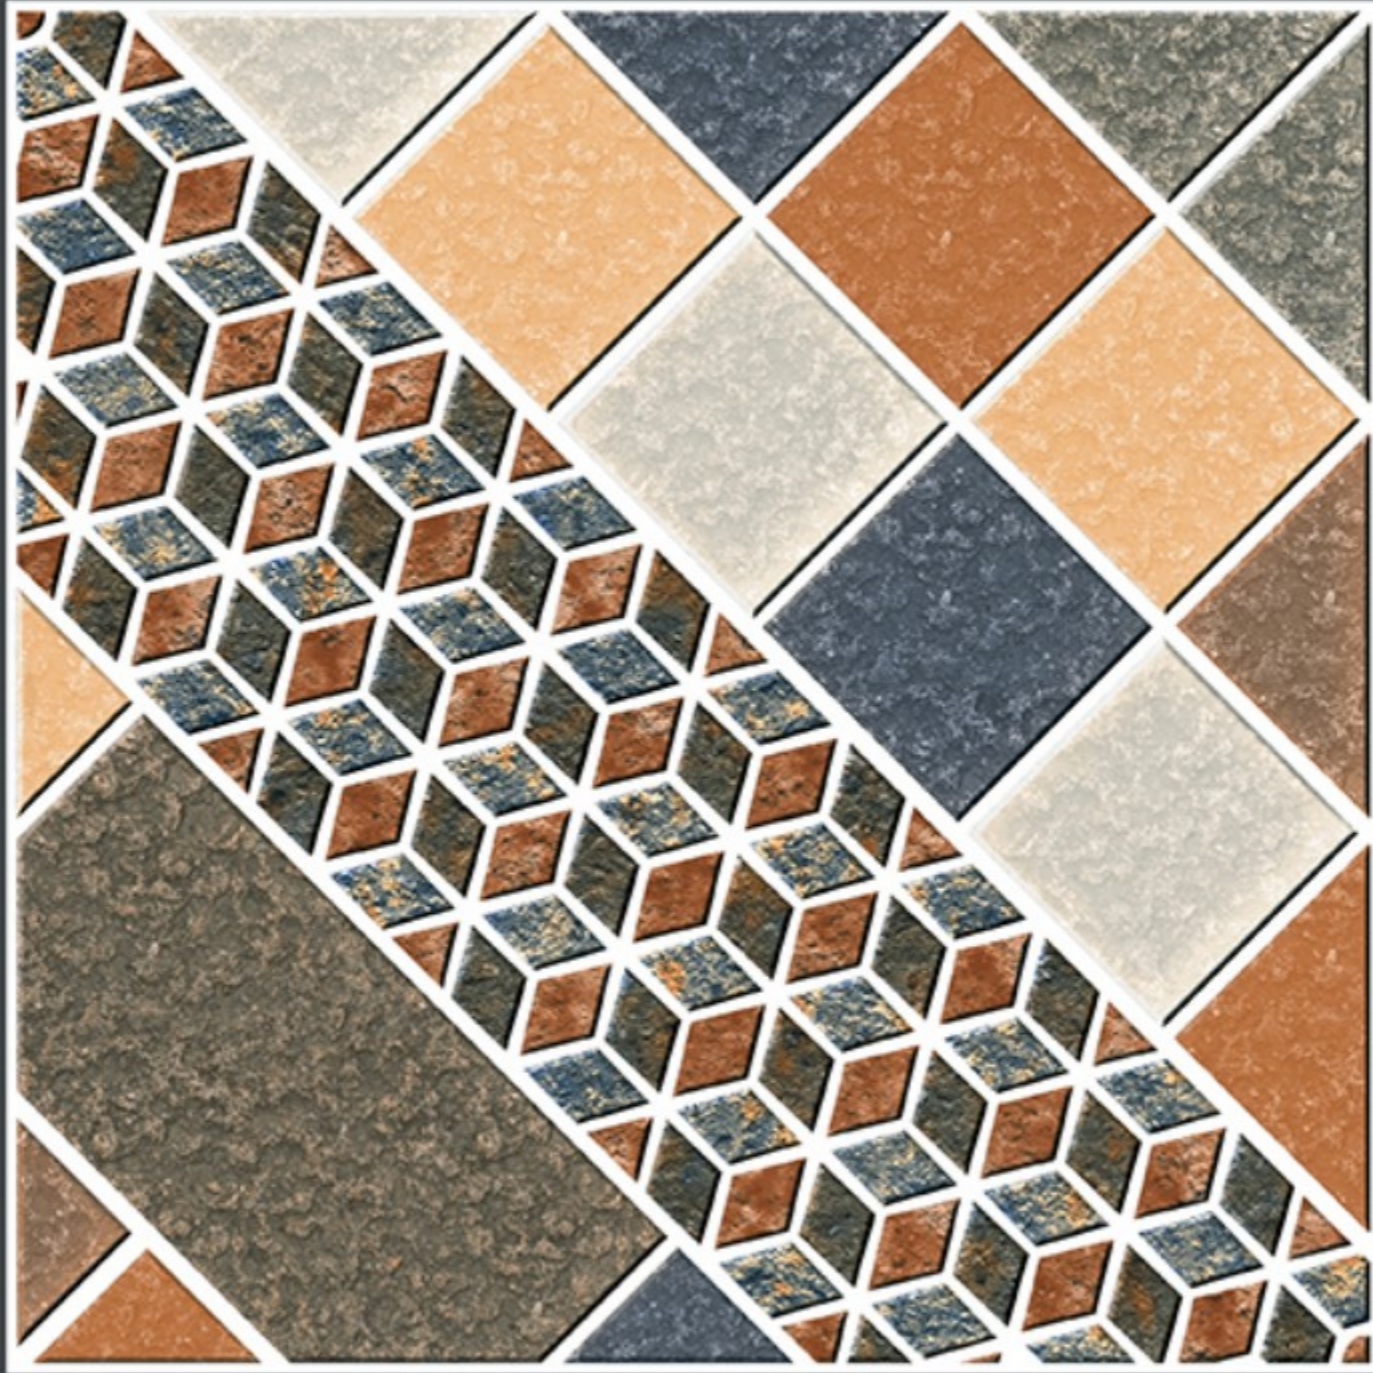

400x
400mm
DIGITAL VITRIFIED
PARKING TILES

6814

Finish :- PUNCH

HEAVY DUTY
PARKING TILES

FROST
RESISTANCE

ZERO
MAINTENANCE

RESIDENTIAL

DURABLE

ECO
FRIENDLY