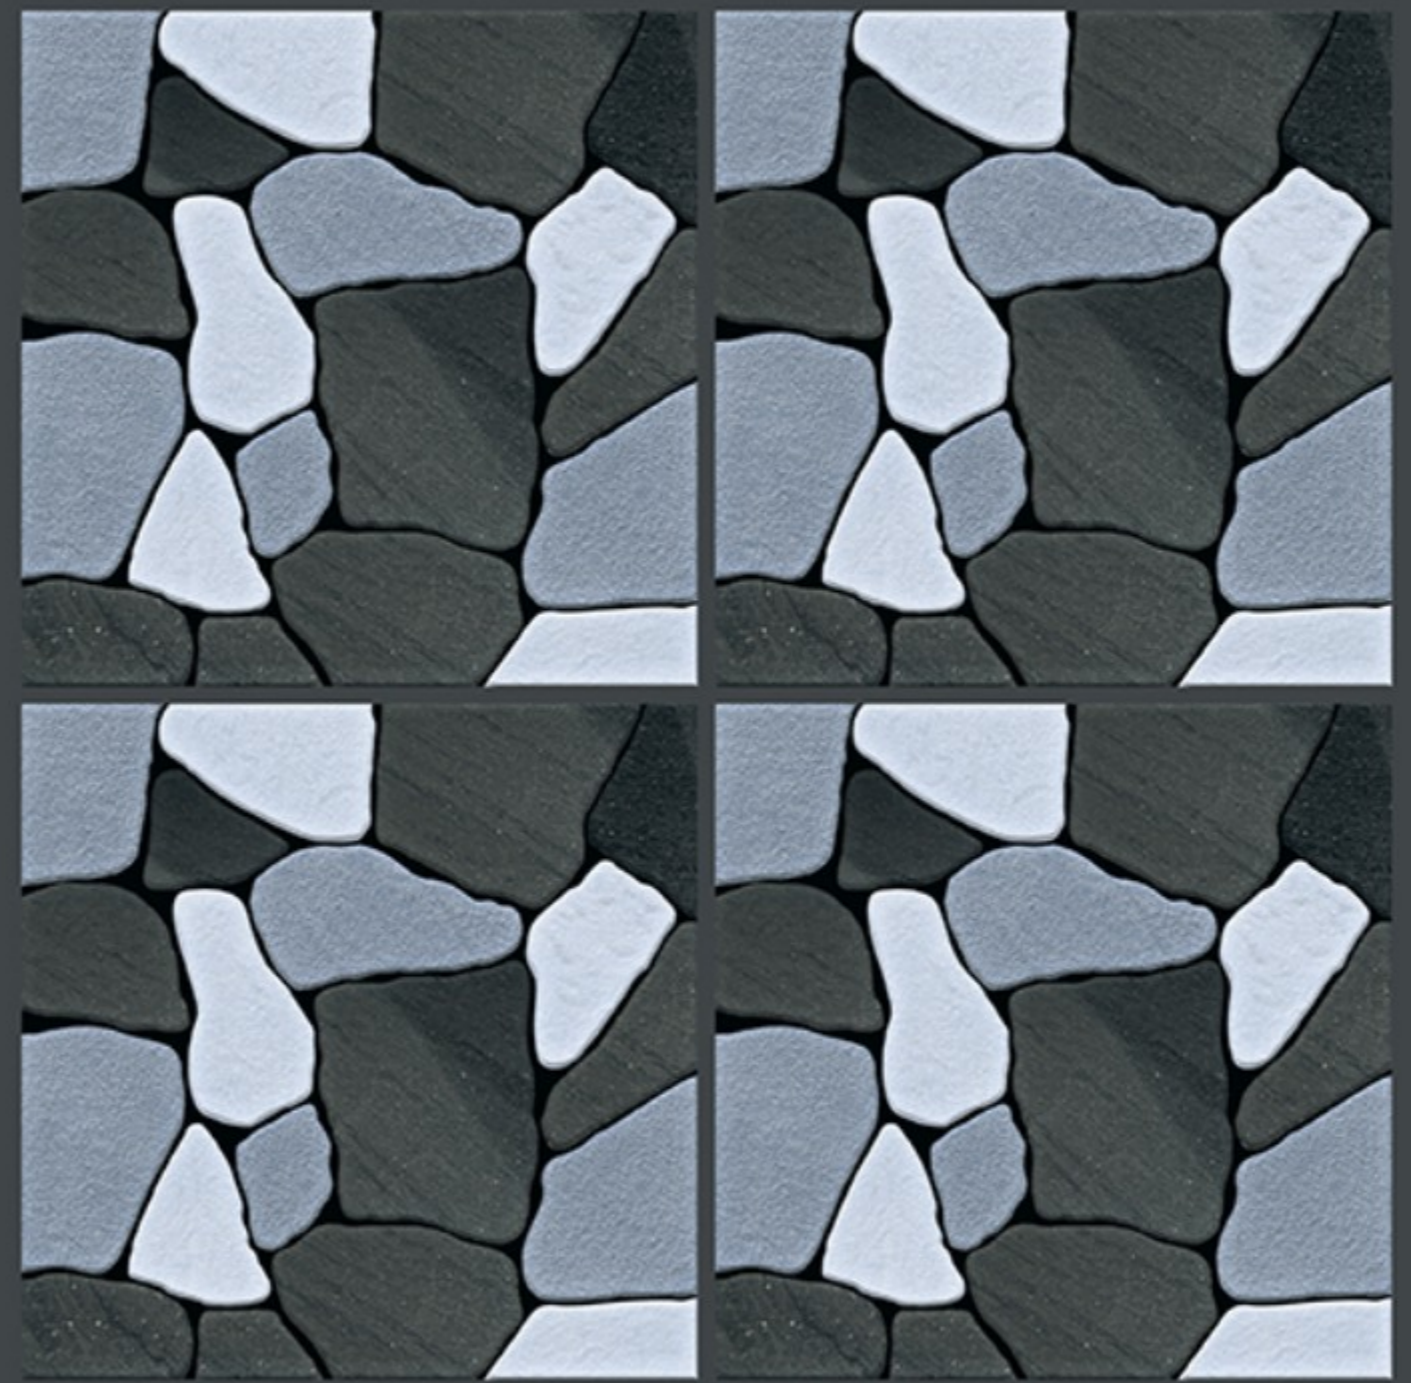

NEW
ARRIVAL

400x
400mm
DIGITAL VITRIFIED
PARKING TILES

6736

Finish :- PUNCH

HEAVY DUTY
PARKING TILES

- FROST RESISTANCE
- ZERO MAINTENANCE
- RESIDENTIAL
- DURABLE
- ECO FRIENDLY