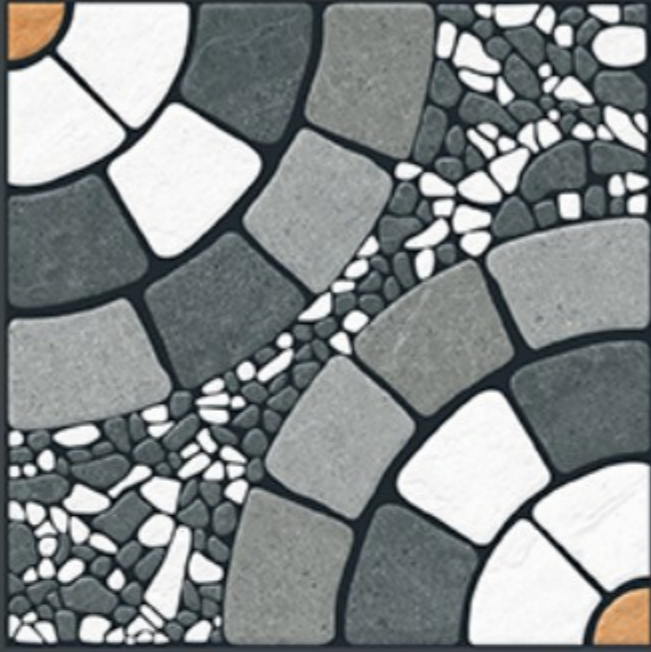

400x
400mm
DIGITAL VITRIFIED
PARKING TILES

6903