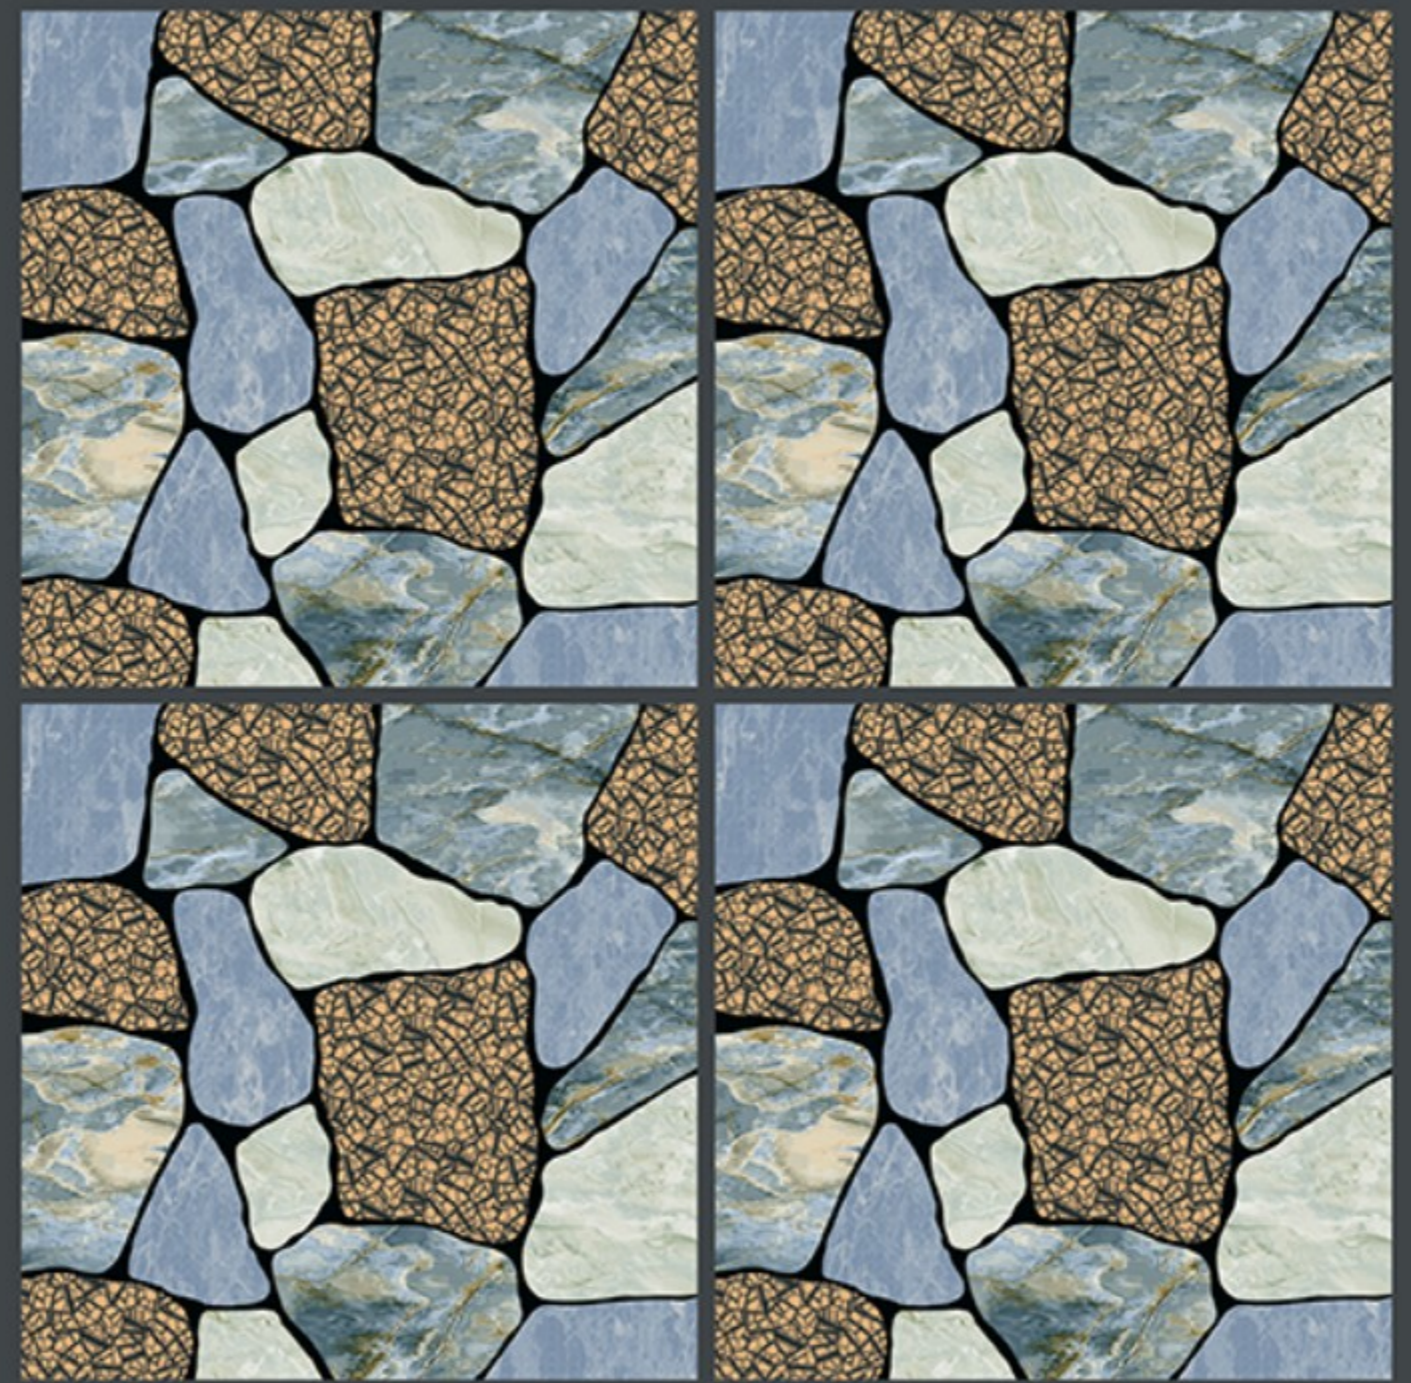

NEW
ARRIVAL

400x
400mm
DIGITAL VITRIFIED
PARKING TILES

6738

Finish :- PUNCH

HEAVY DUTY
PARKING TILES

- FROST RESISTANCE
- ZERO MAINTENANCE
- RESIDENTIAL
- DURABLE
- ECO FRIENDLY