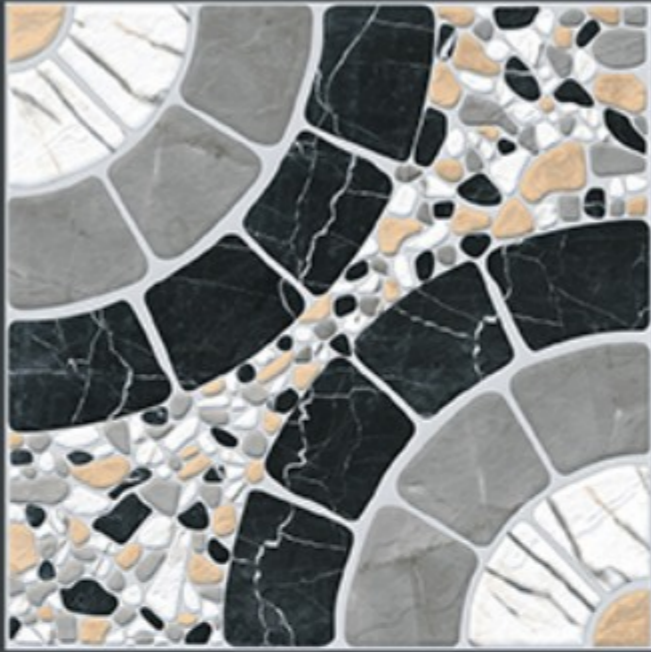

400x
400mm
DIGITAL VITRIFIED
PARKING TILES

6914