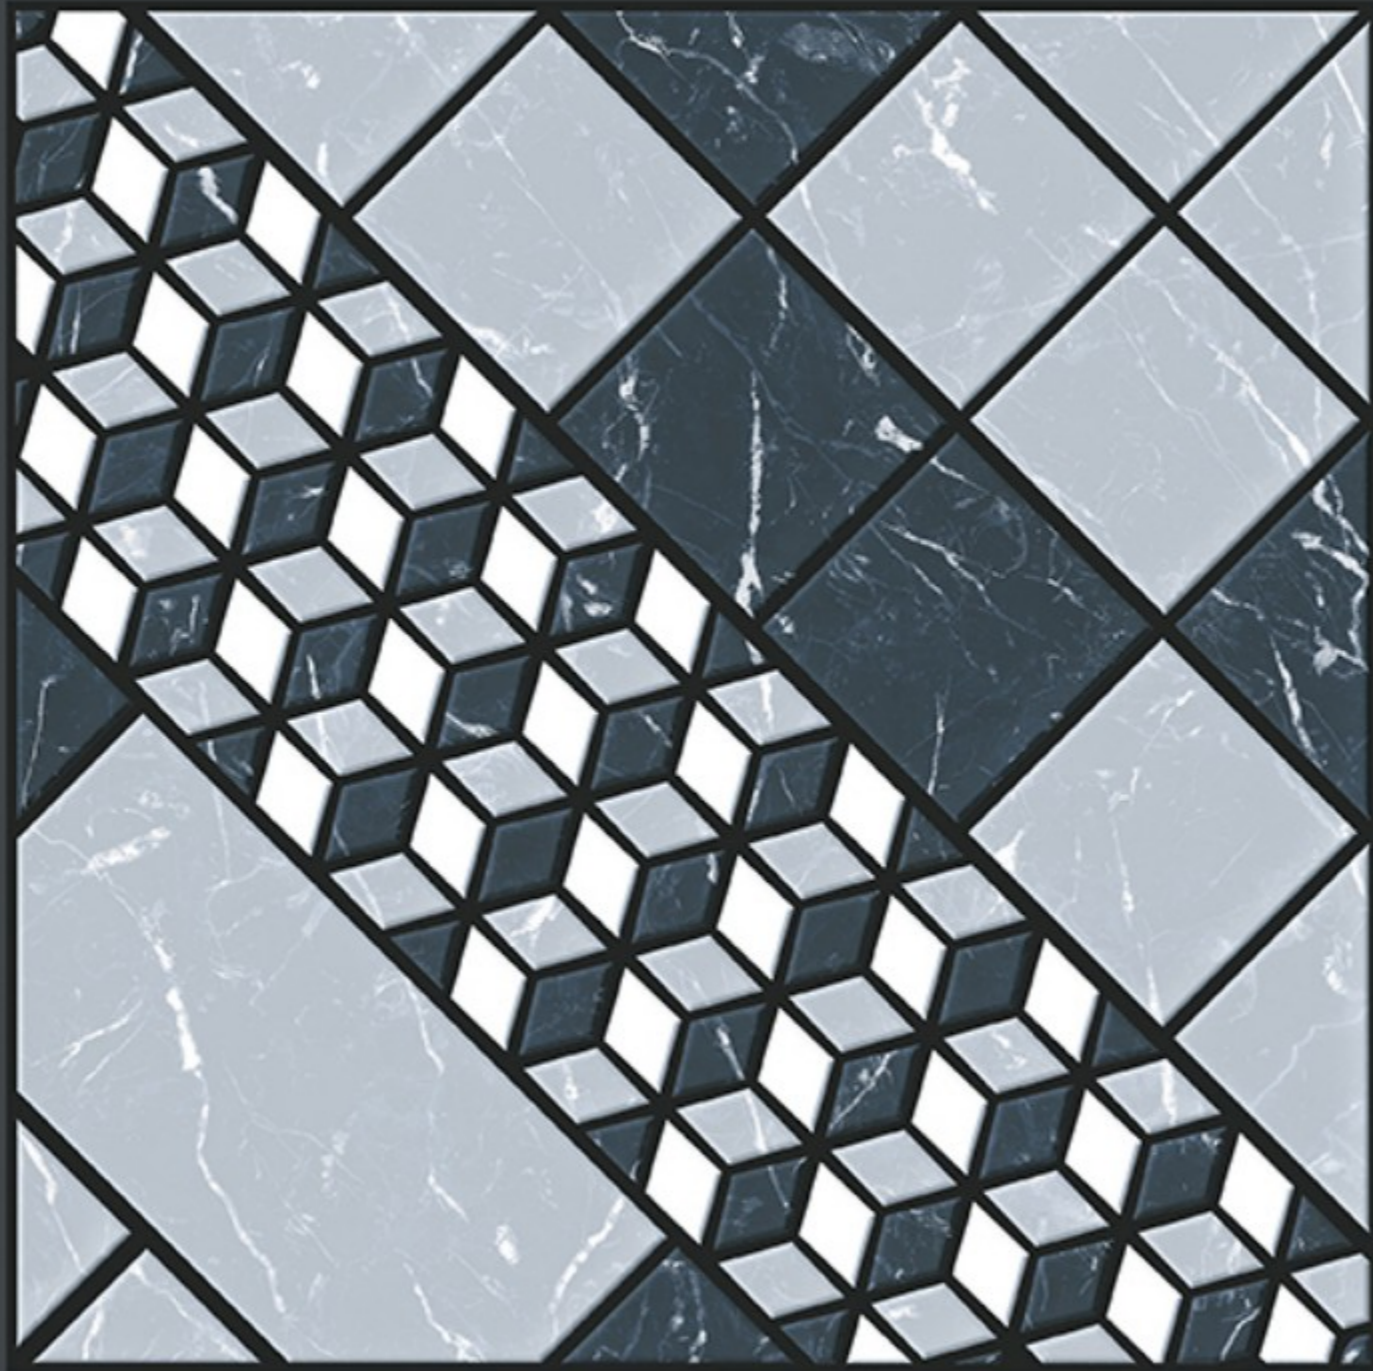

400x
400mm
DIGITAL VITRIFIED
PARKING TILES

6808

Finish :- PUNCH

HEAVY DUTY
PARKING TILES