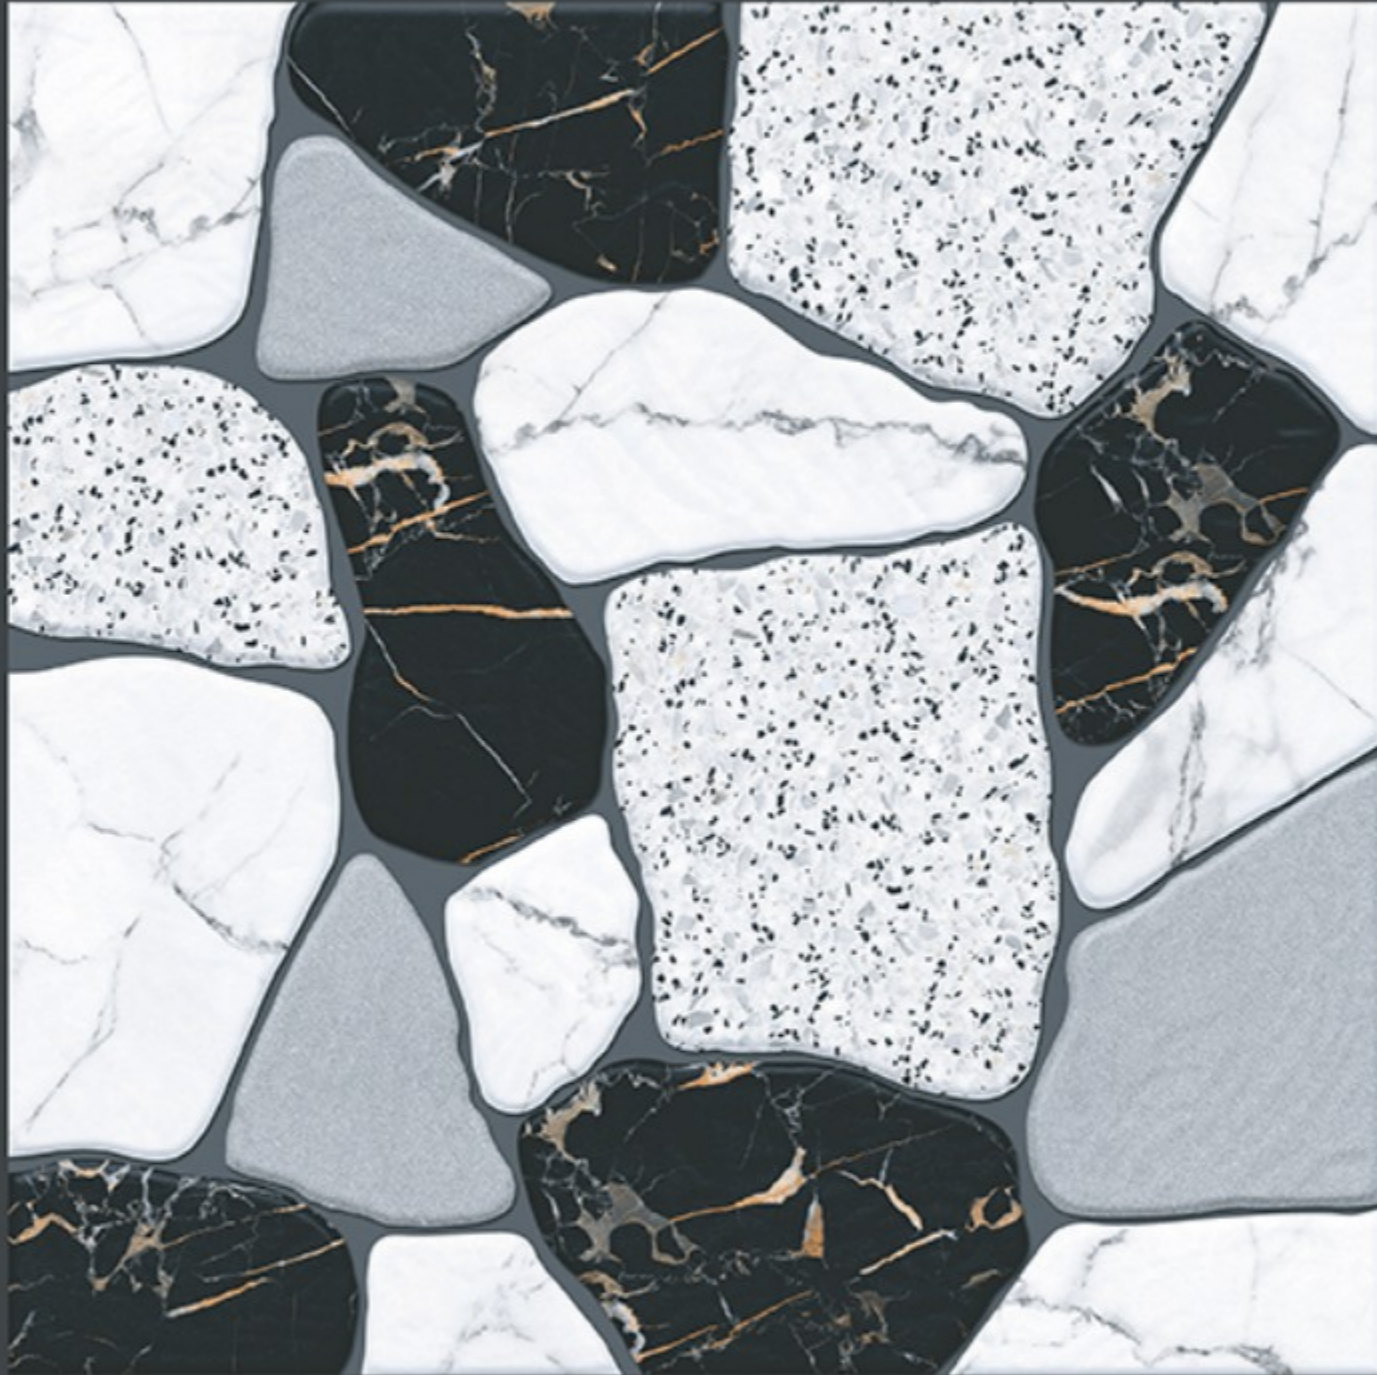

400x
400mm
DIGITAL VITRIFIED
PARKING TILES

6715

Finish :- PUNCH

HEAVY DUTY
PARKING TILES

FROST
RESISTANCE

ZERO
MAINTENANCE

RESIDENTIAL

DURABLE

ECO
FRIENDLY