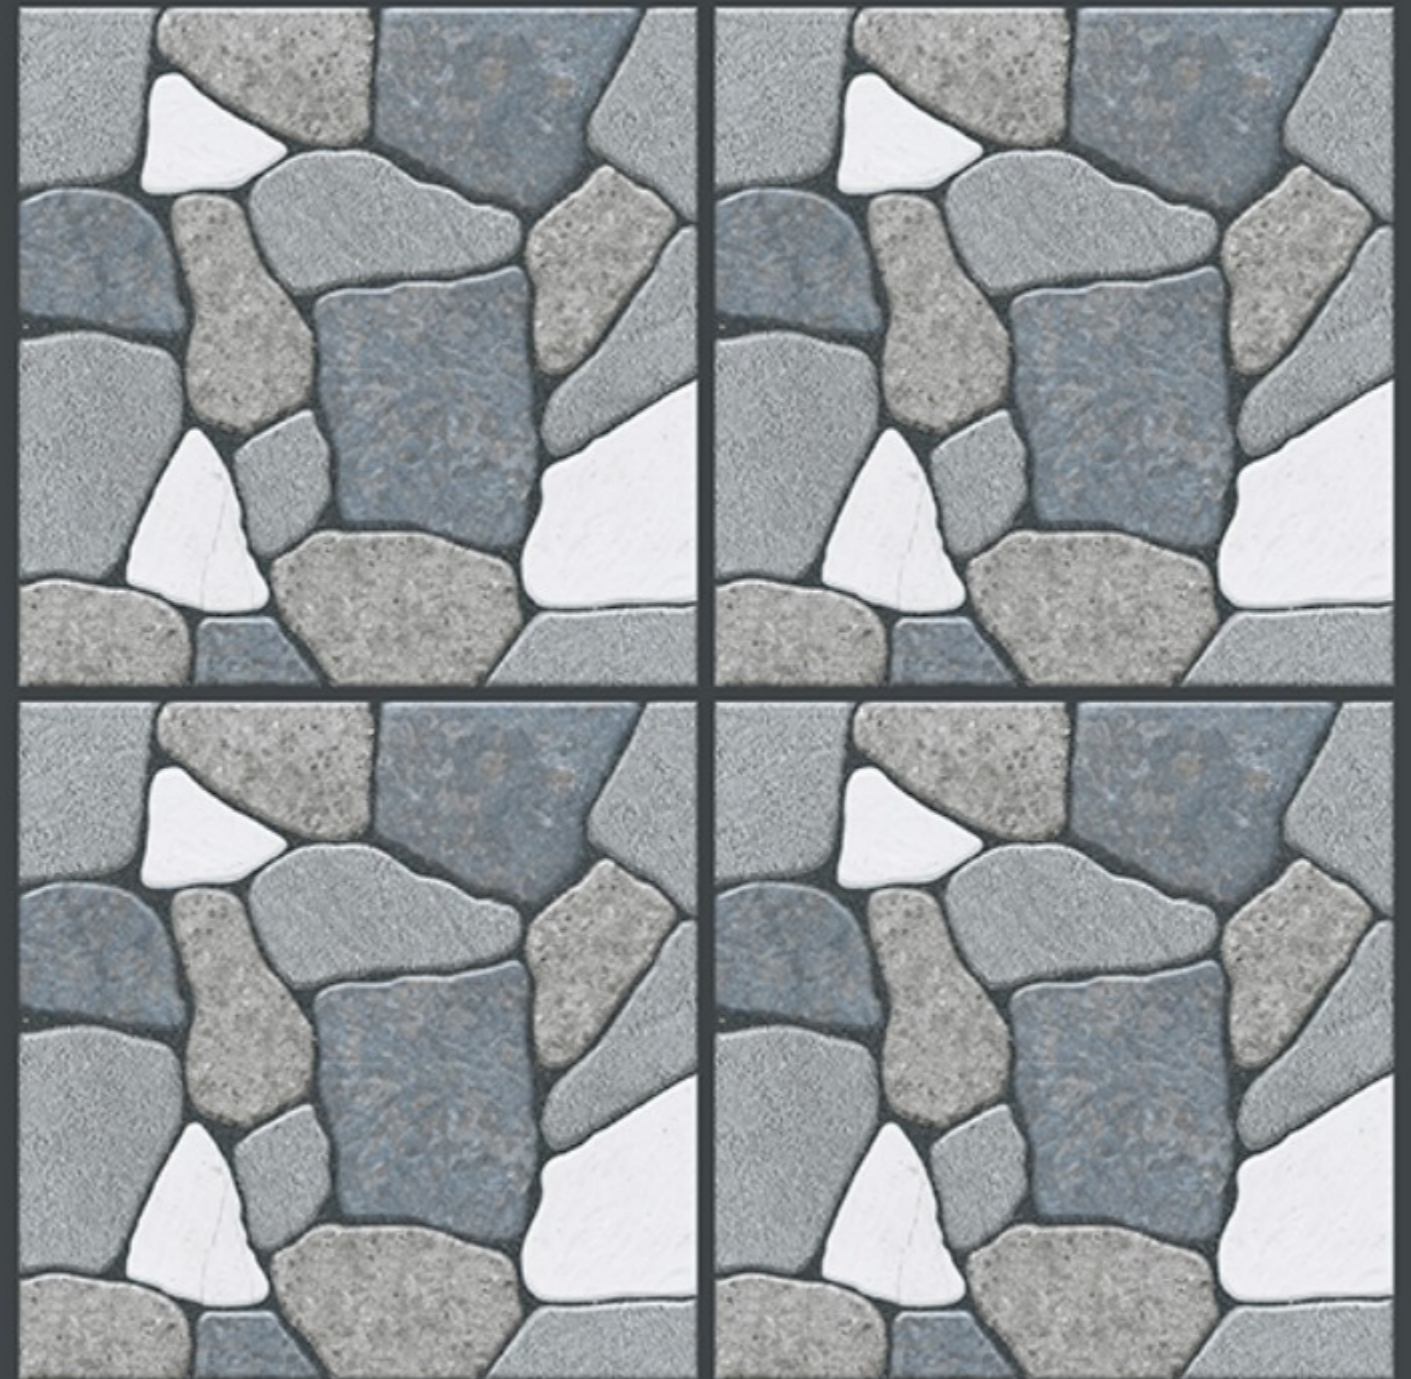

ZERO
MAINTENANCE

RESIDENTIAL

DURABLE

ECO
FRIENDLY

400x
400mm
DIGITAL VITRIFIED
PARKING TILES

6713

Finish :- PUNCH

HEAVY DUTY
PARKING TILES