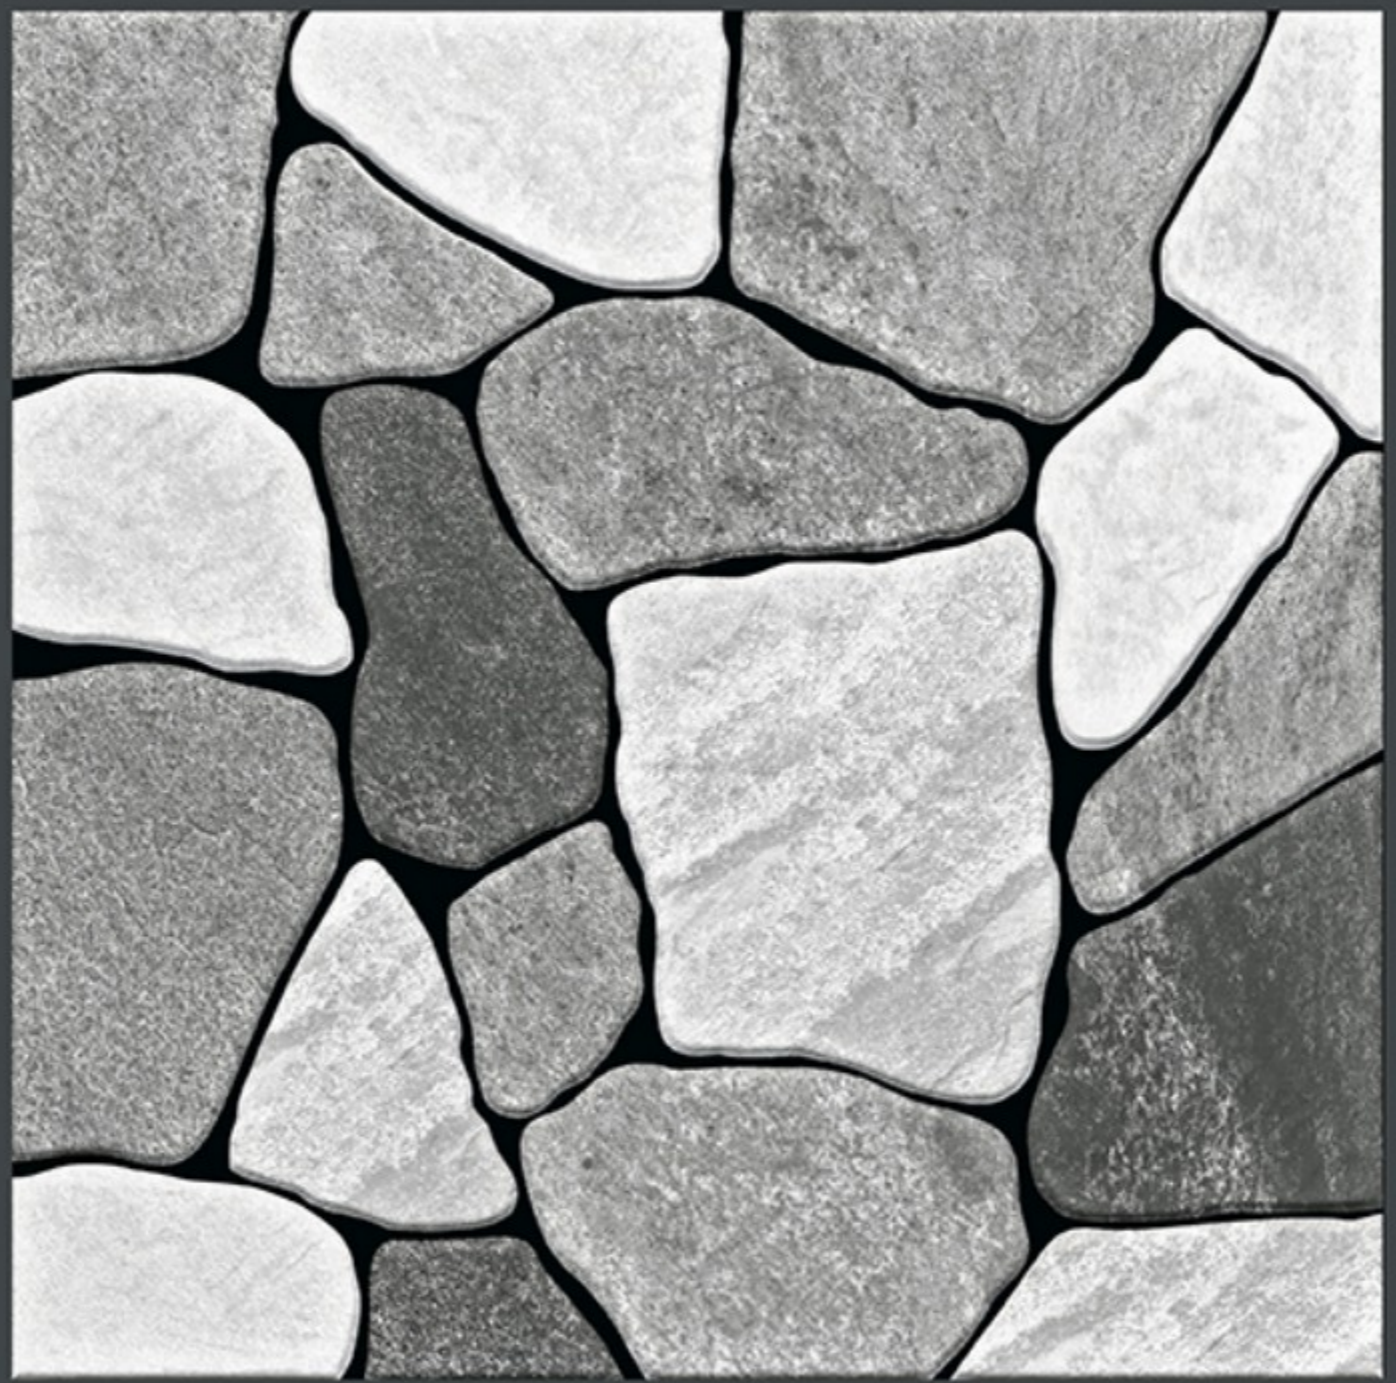

NEW
ARRIVAL

400x
400mm
DIGITAL VITRIFIED
PARKING TILES

6733

Finish :- PUNCH

HEAVY DUTY
PARKING TILES

- FROST RESISTANCE
- ZERO MAINTENANCE
- RESIDENTIAL
- DURABLE
- ECO FRIENDLY