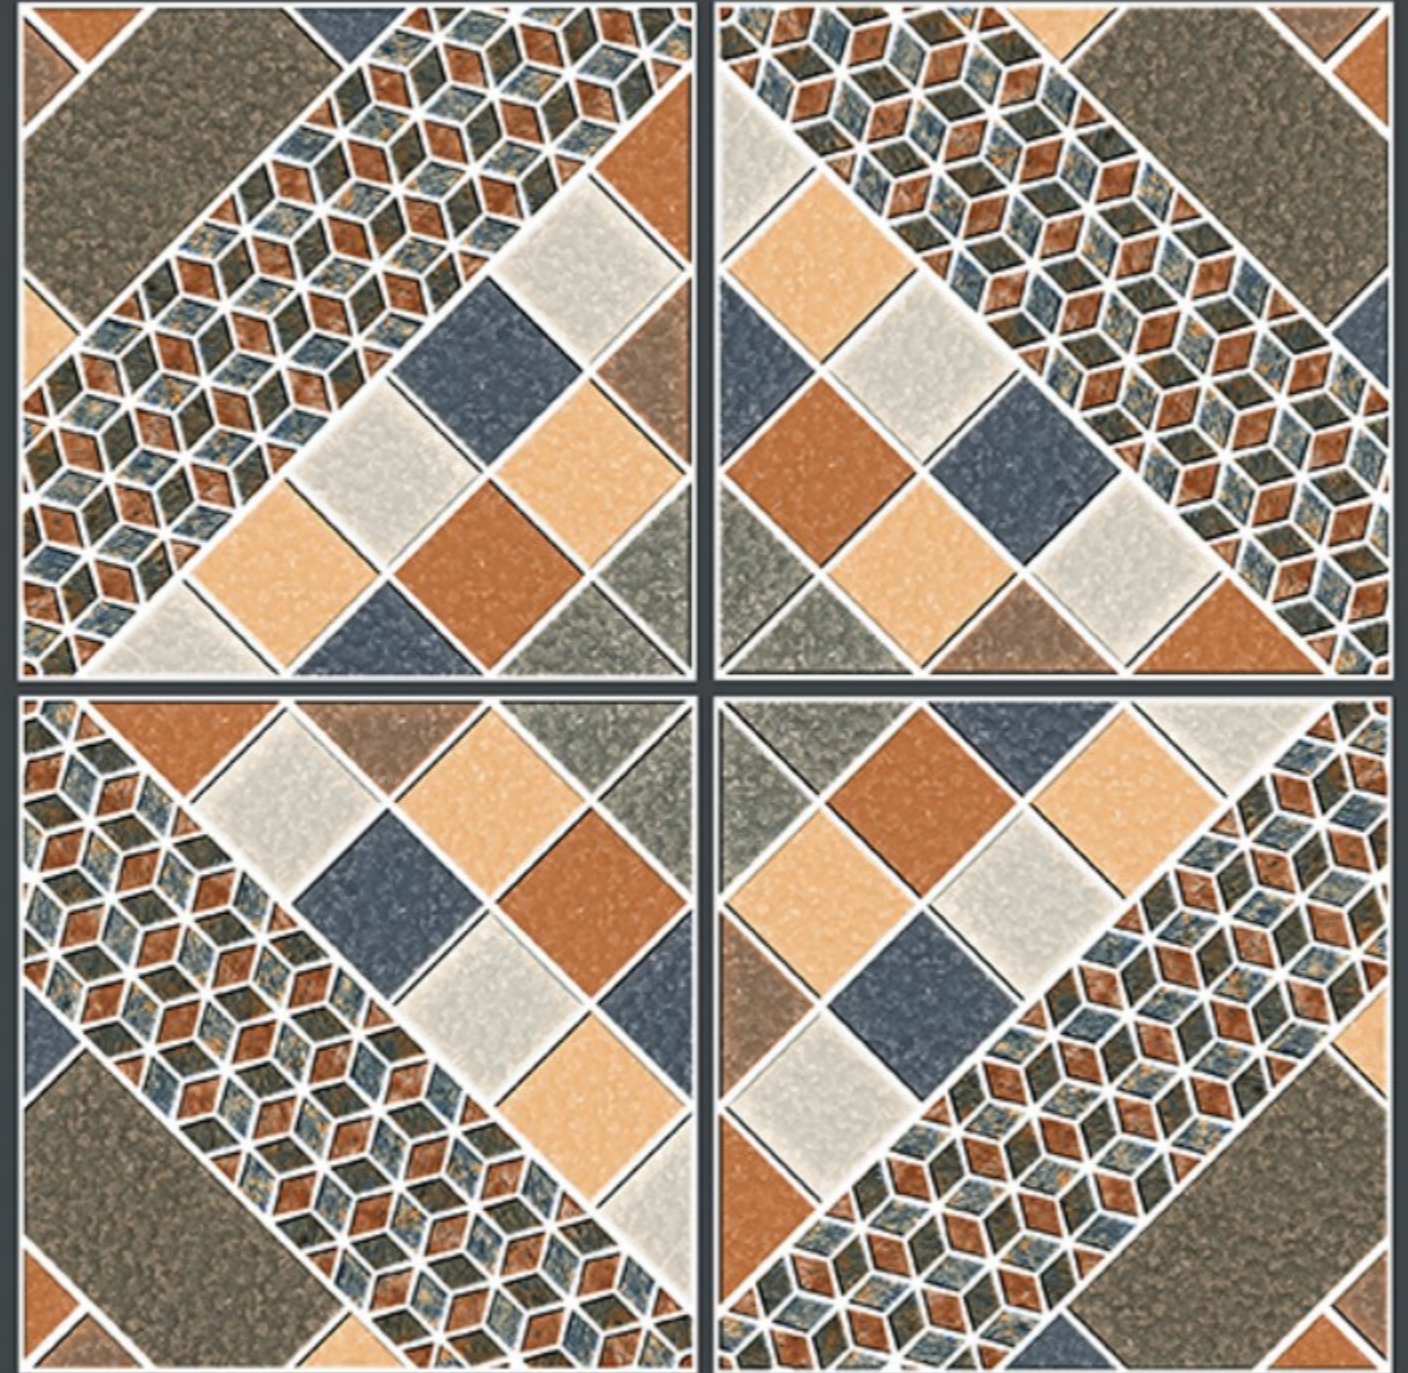

400x
400mm
DIGITAL VITRIFIED
PARKING TILES

6814

Finish :- PUNCH

HEAVY DUTY
PARKING TILES

FROST
RESISTANCE

ZERO
MAINTENANCE

RESIDENTIAL

DURABLE

ECO
FRIENDLY