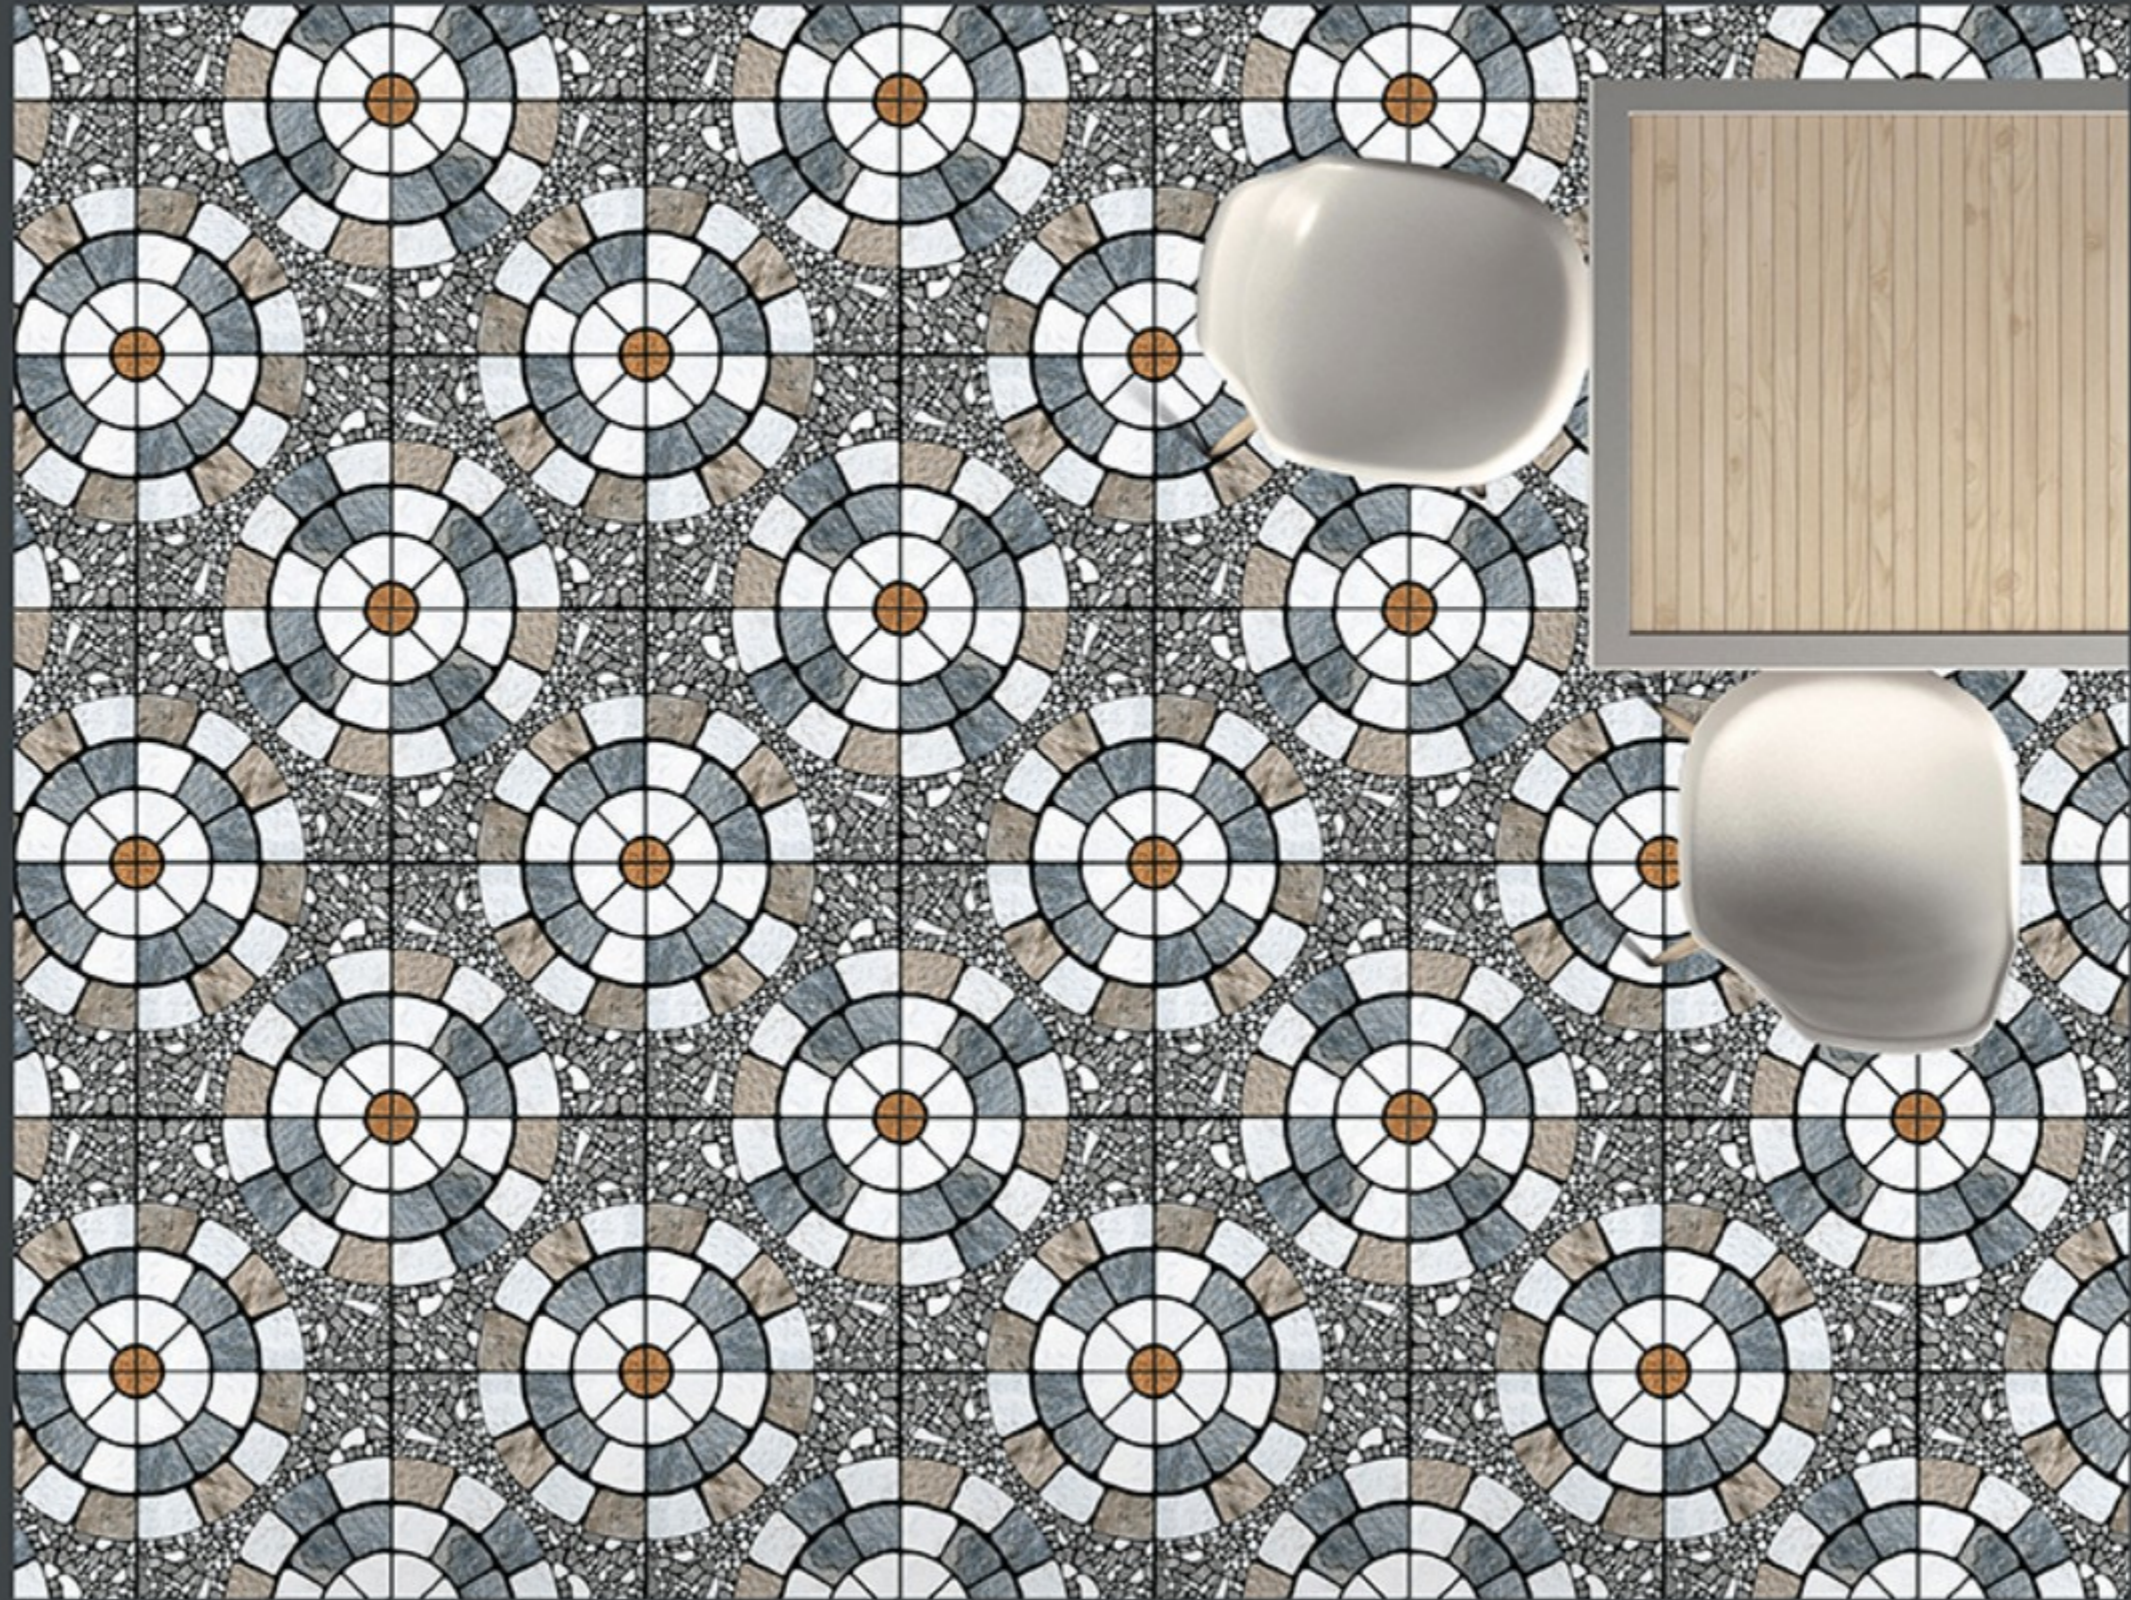

6936

Finish :- PUNCH

HEAVY DUTY
PARKING TILES

-  FROST RESISTANCE
-  ZERO MAINTENANCE
-  RESIDENTIAL
-  DURABLE
-  ECO FRIENDLY

400x
400mm
DIGITAL VITRIFIED
PARKING TILES

6935

HEAVY DUTY
PARKING TILES

NEW
ARRIVAL