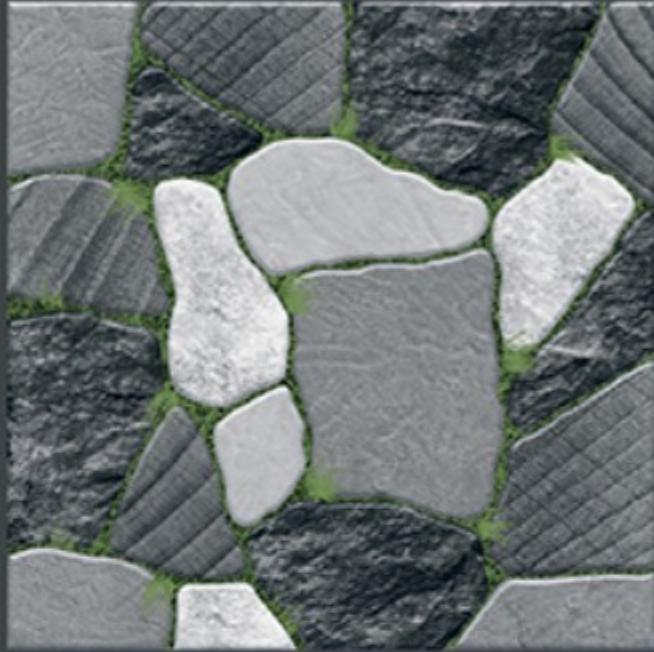

400x
400mm
DIGITAL VITRIFIED
PARKING TILES

6709