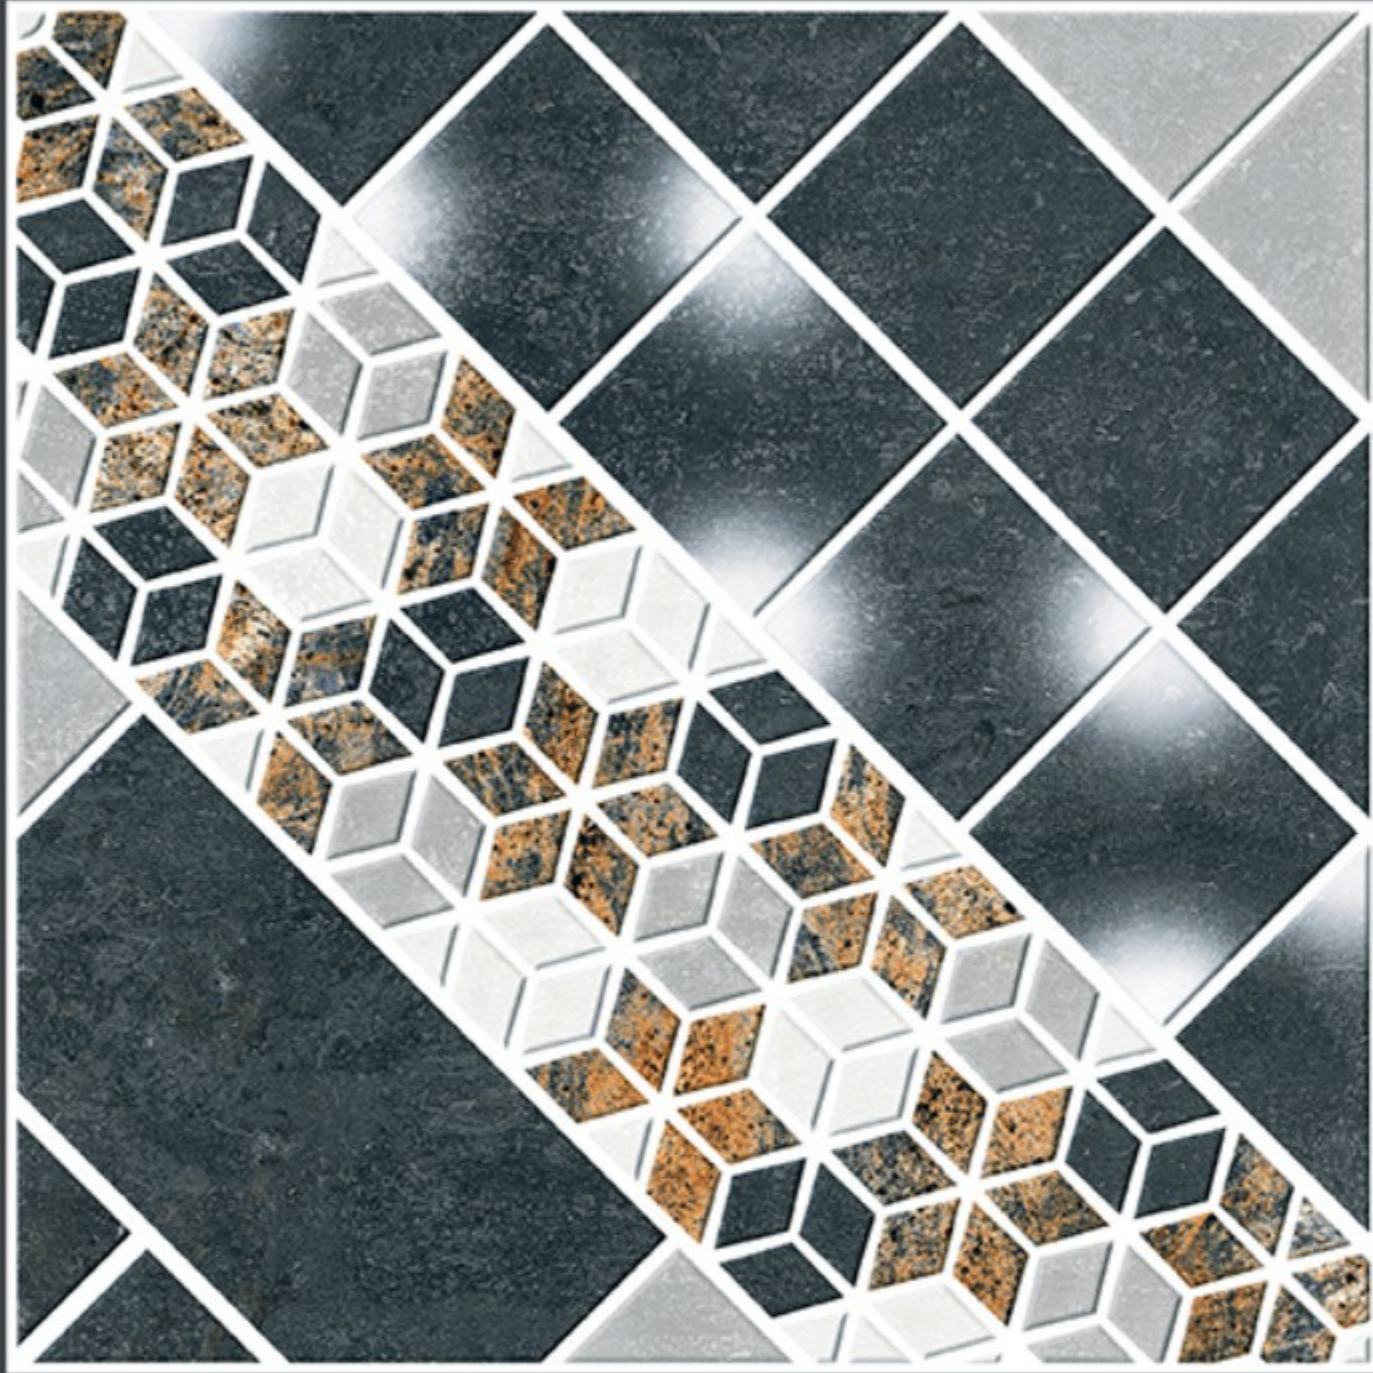

ZERO
MAINTENANCE

RESIDENTIAL

DURABLE

ECO
FRIENDLY

400x
400mm
DIGITAL VITRIFIED
PARKING TILES

6803

Finish :- PUNCH

HEAVY DUTY
PARKING TILES