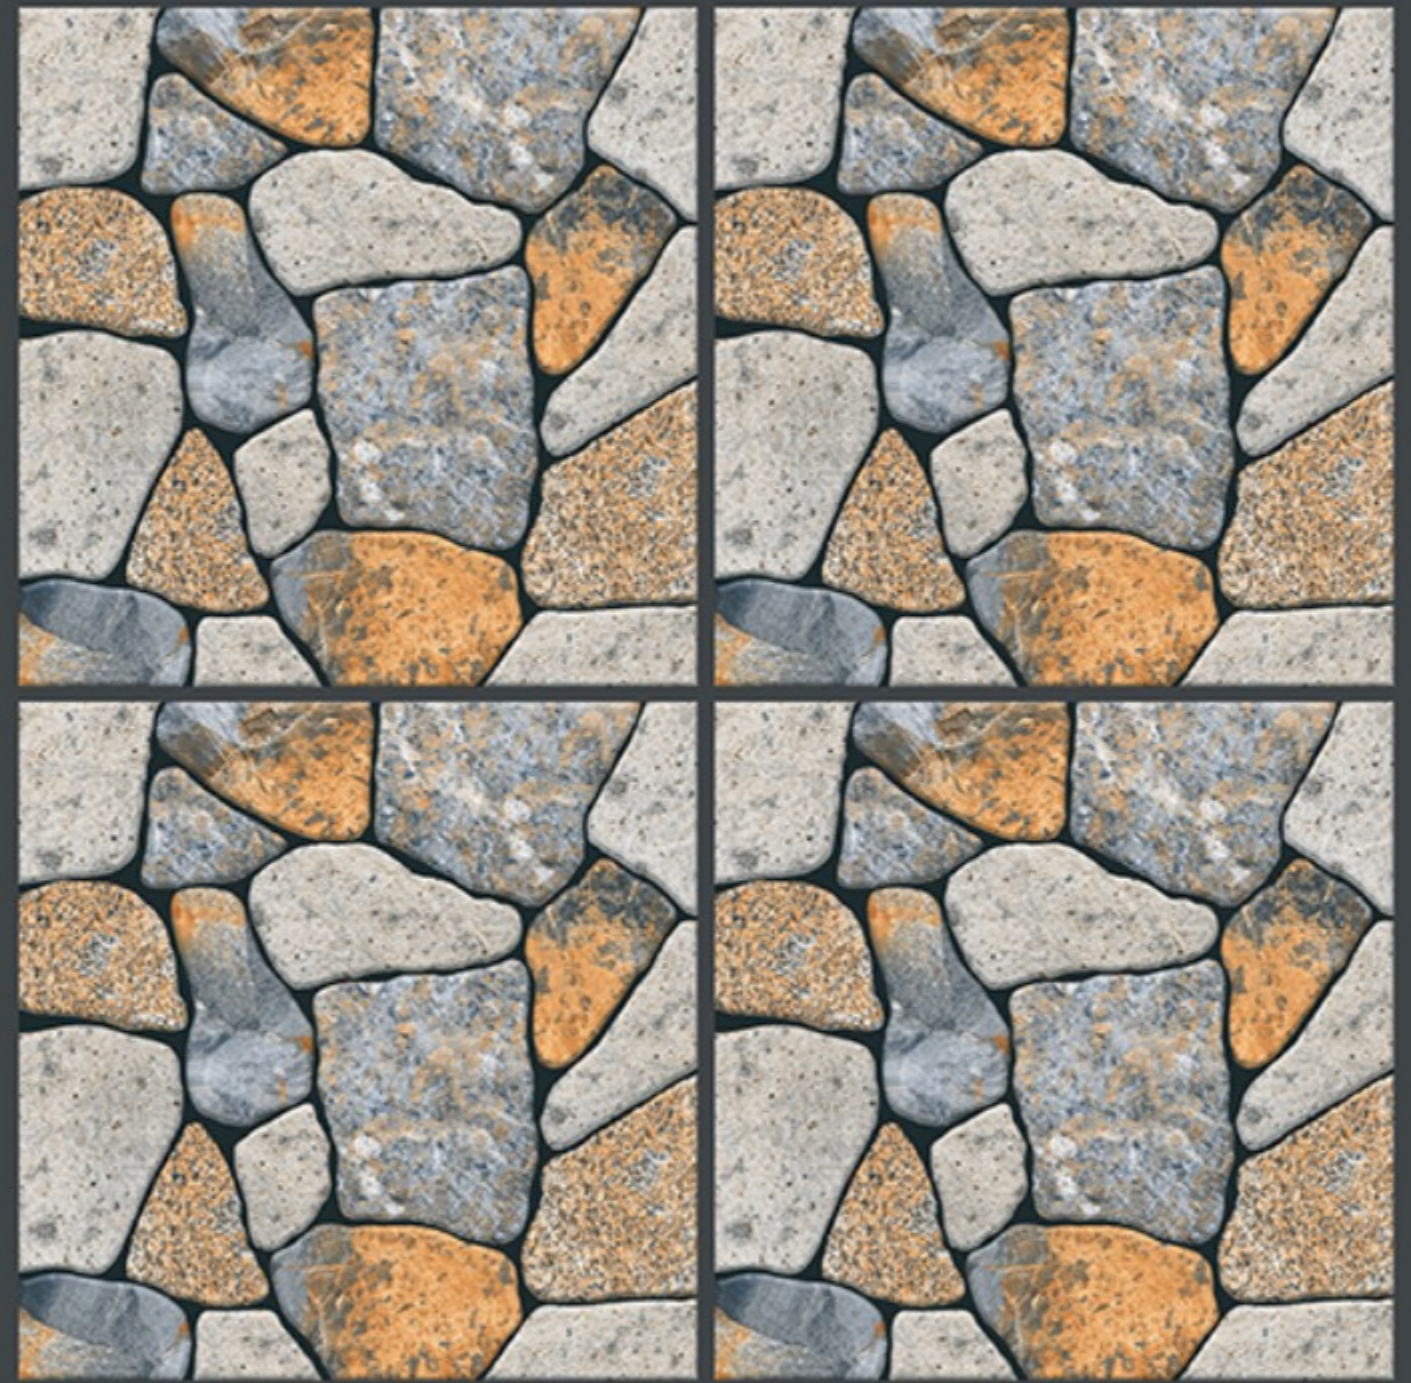

ZERO
MAINTENANCE

RESIDENTIAL

DURABLE

ECO
FRIENDLY

400x
400mm
DIGITAL VITRIFIED
PARKING TILES

6704

Finish :- PUNCH

HEAVY DUTY
PARKING TILES