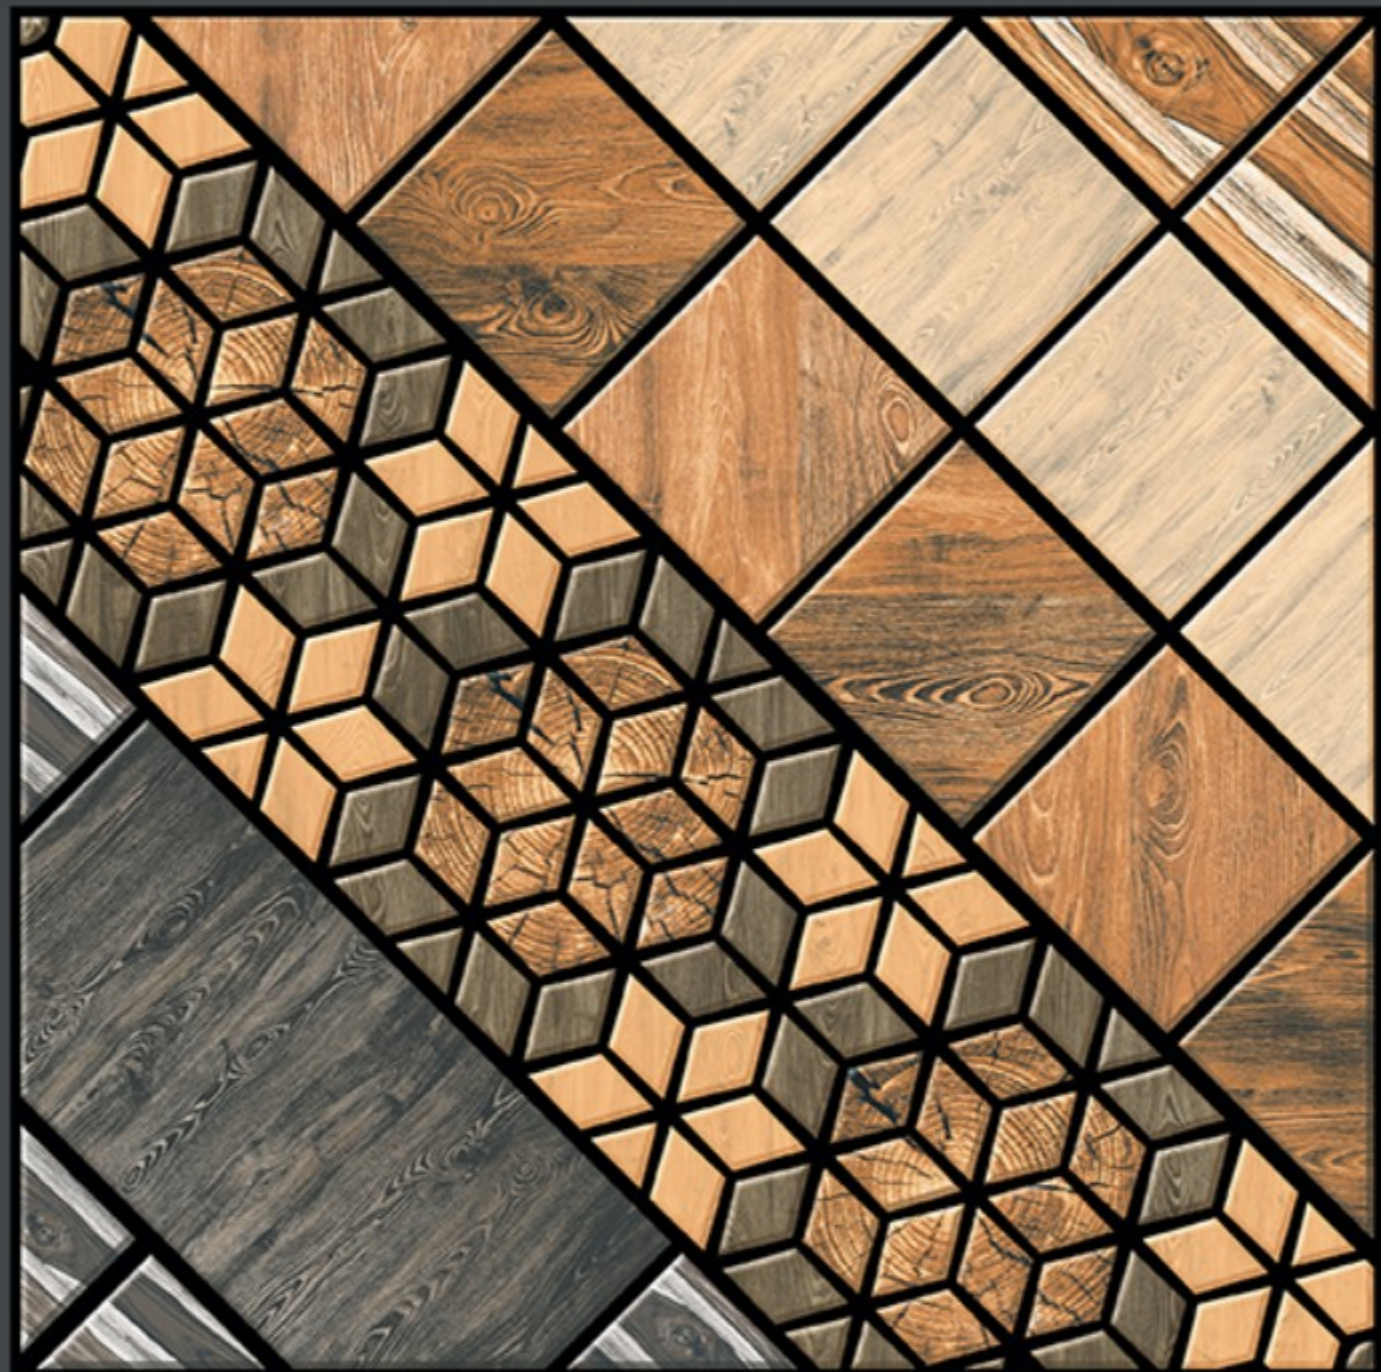

400x
400mm
DIGITAL VITRIFIED
PARKING TILES

6821

Finish :- PUNCH

HEAVY DUTY
PARKING TILES

- FROST RESISTANCE
- ZERO MAINTENANCE
- RESIDENTIAL
- DURABLE
- ECO FRIENDLY