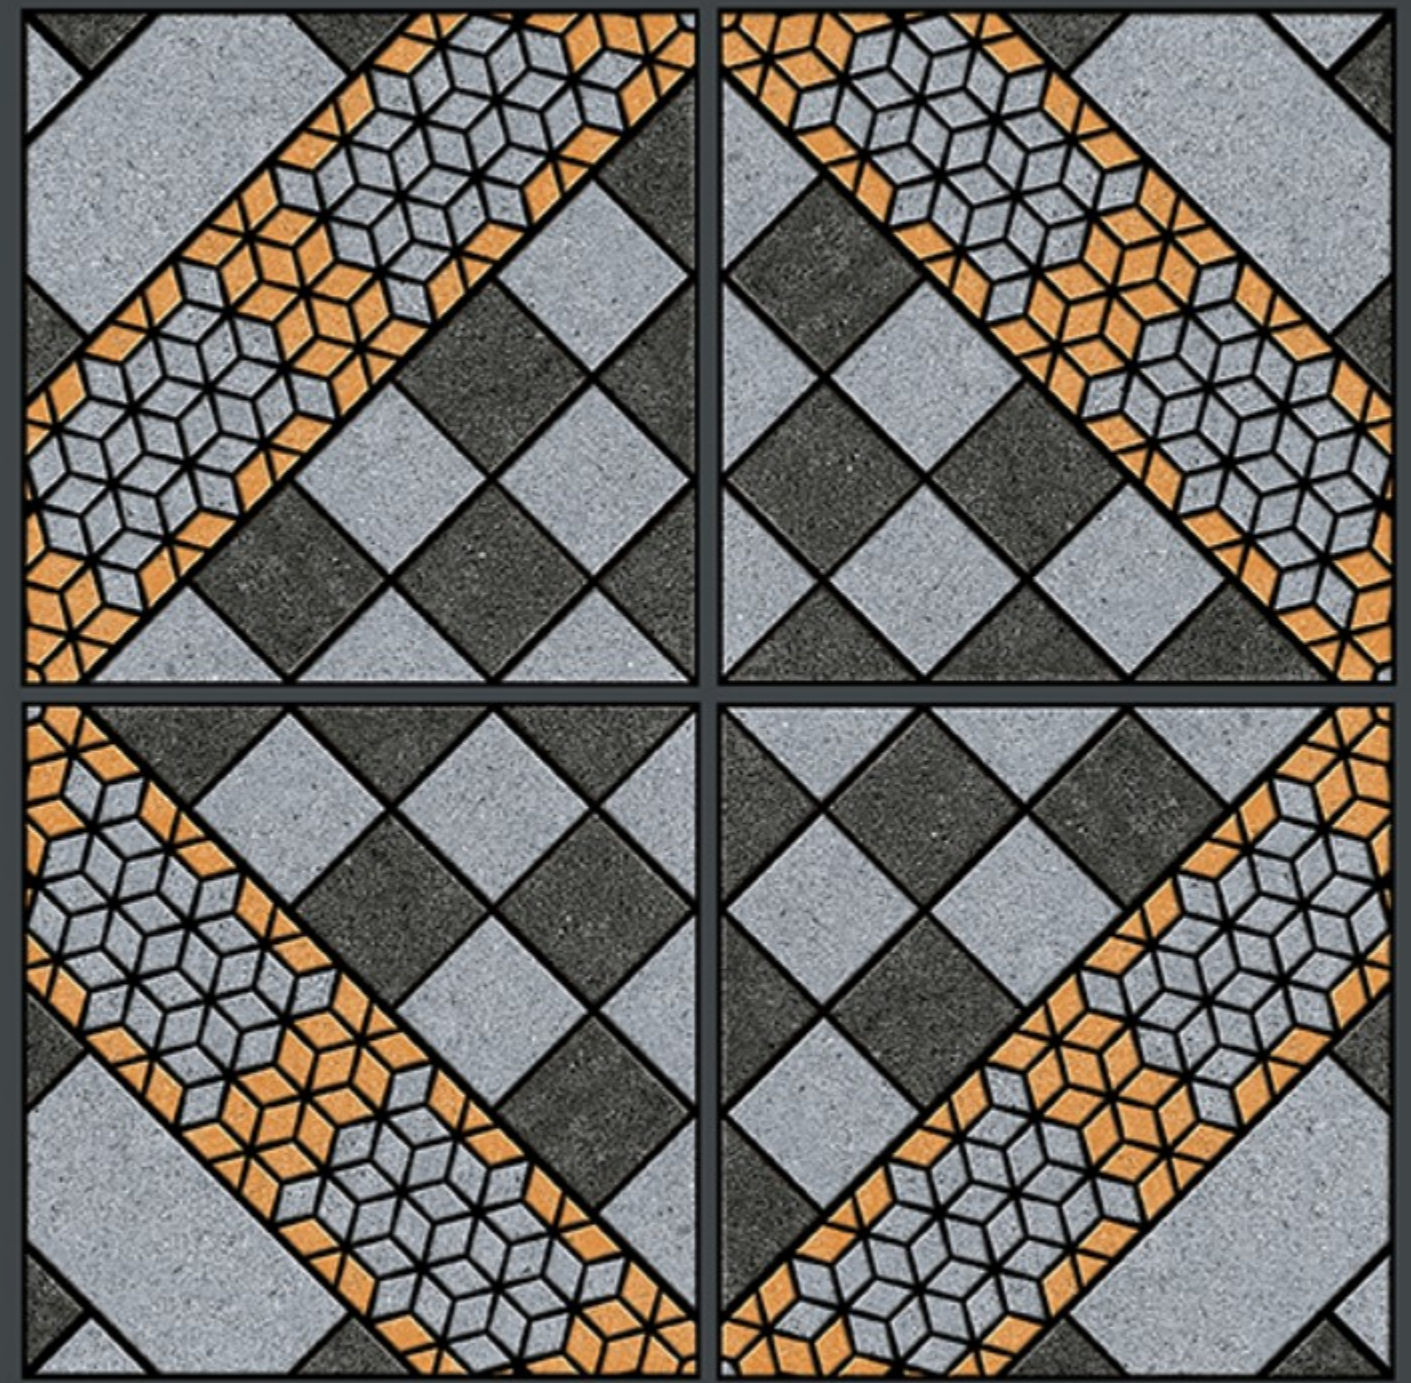

400x
400mm
DIGITAL VITRIFIED
PARKING TILES

6817

Finish :- PUNCH

HEAVY DUTY
PARKING TILES

- FROST RESISTANCE
- ZERO MAINTENANCE
- RESIDENTIAL
- DURABLE
- ECO FRIENDLY