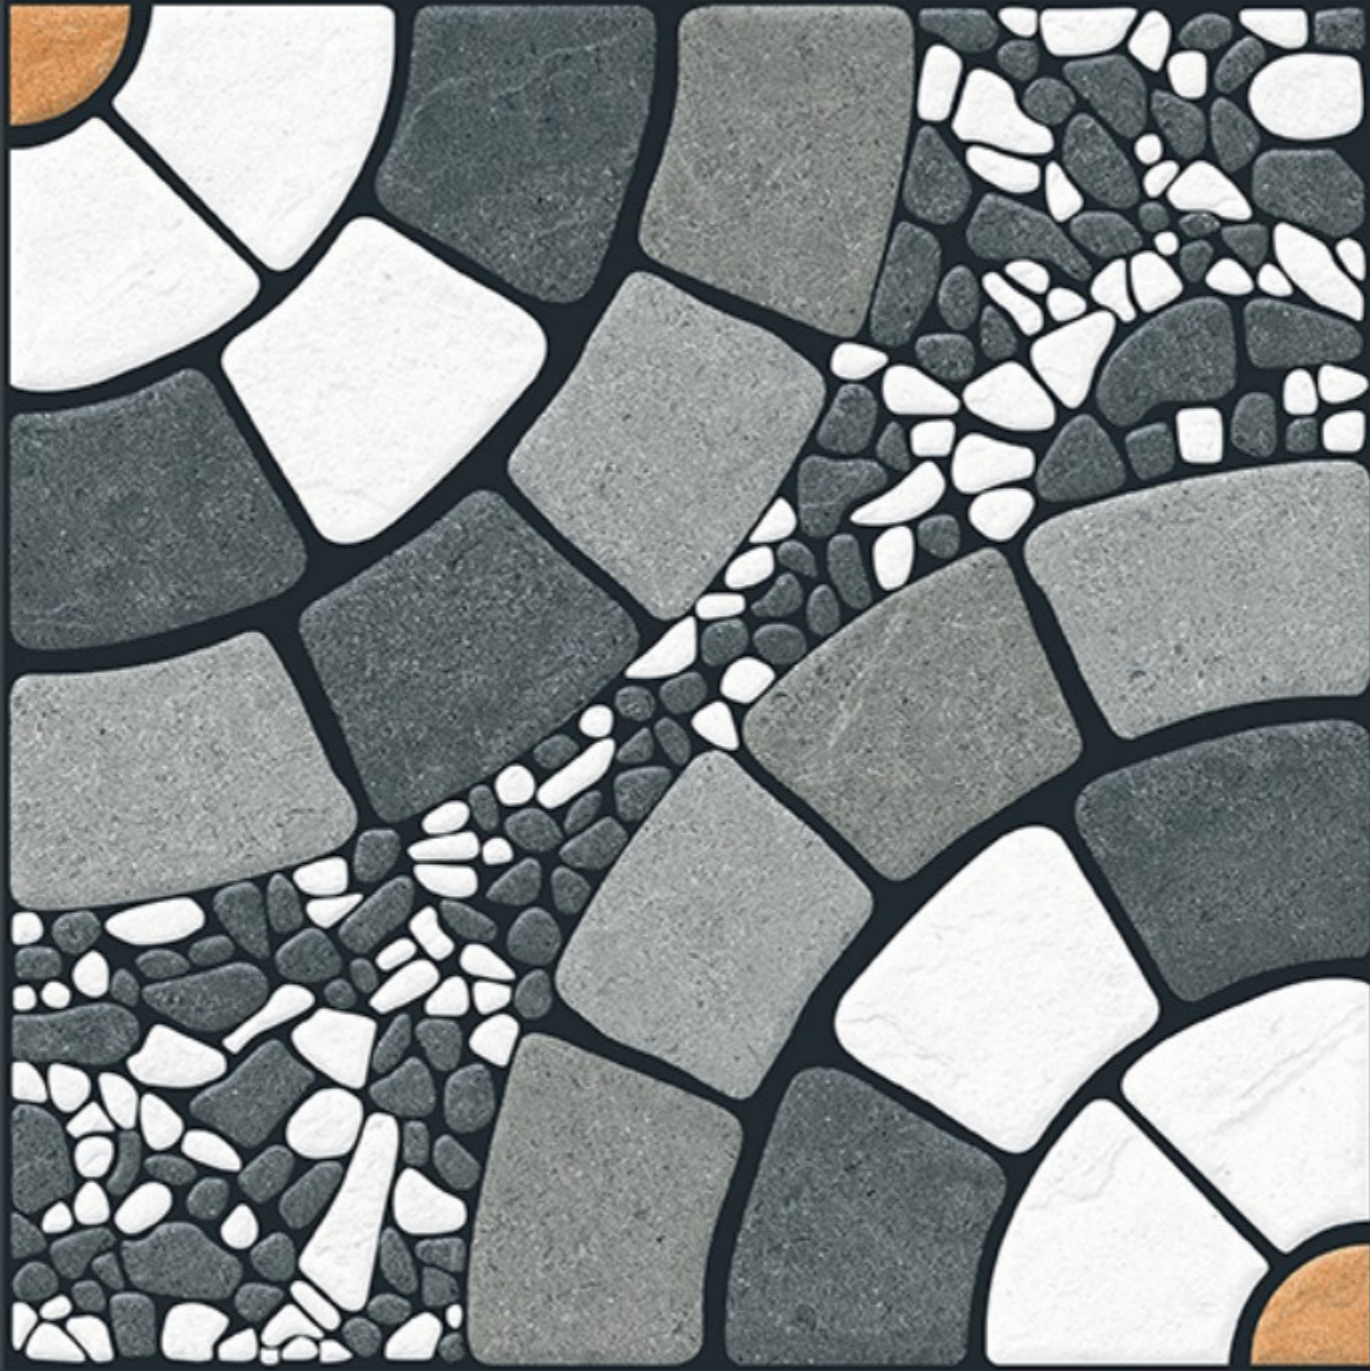

400x
400mm
DIGITAL VITRIFIED
PARKING TILES

6903

Finish :- PUNCH

HEAVY DUTY
PARKING TILES

- FROST RESISTANCE
- ZERO MAINTENANCE
- RESIDENTIAL
- DURABLE
- ECO FRIENDLY