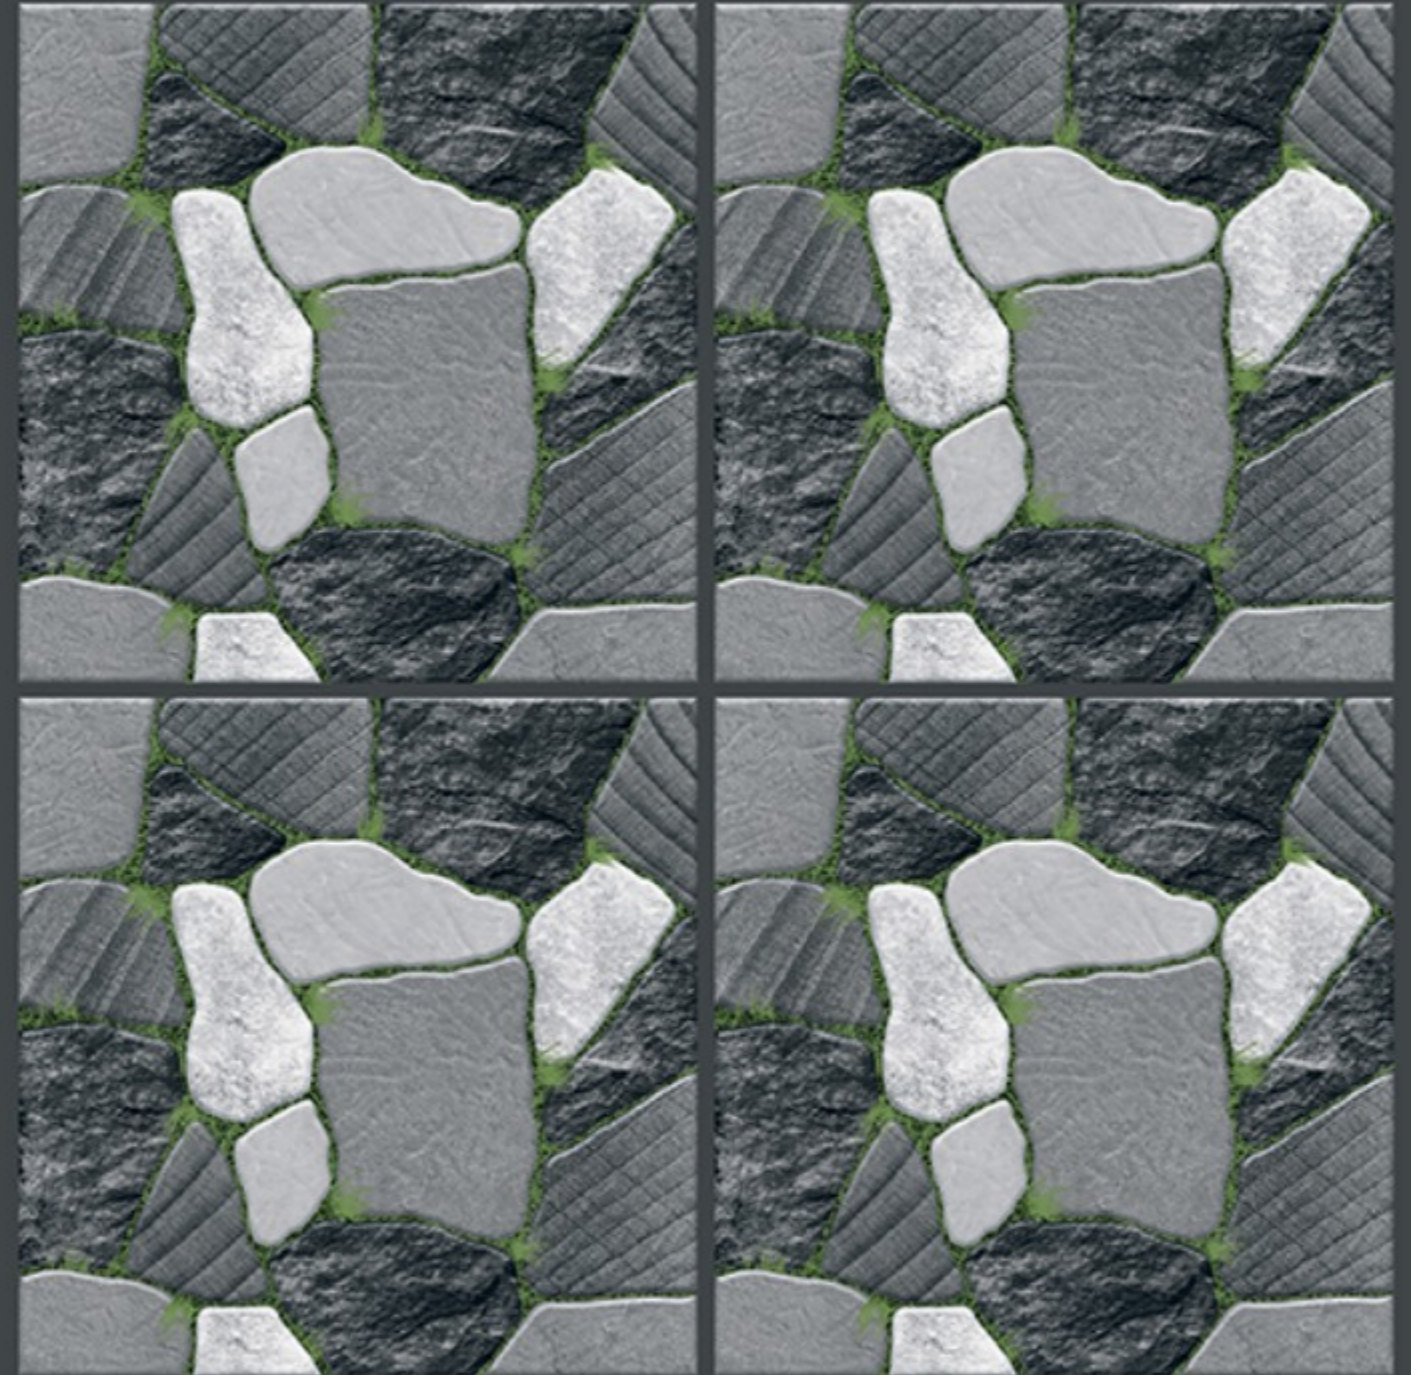

400x
400mm
DIGITAL VITRIFIED
PARKING TILES

6709

Finish :- PUNCH

HEAVY DUTY
PARKING TILES

FROST
RESISTANCE

ZERO
MAINTENANCE

RESIDENTIAL

DURABLE

ECO
FRIENDLY