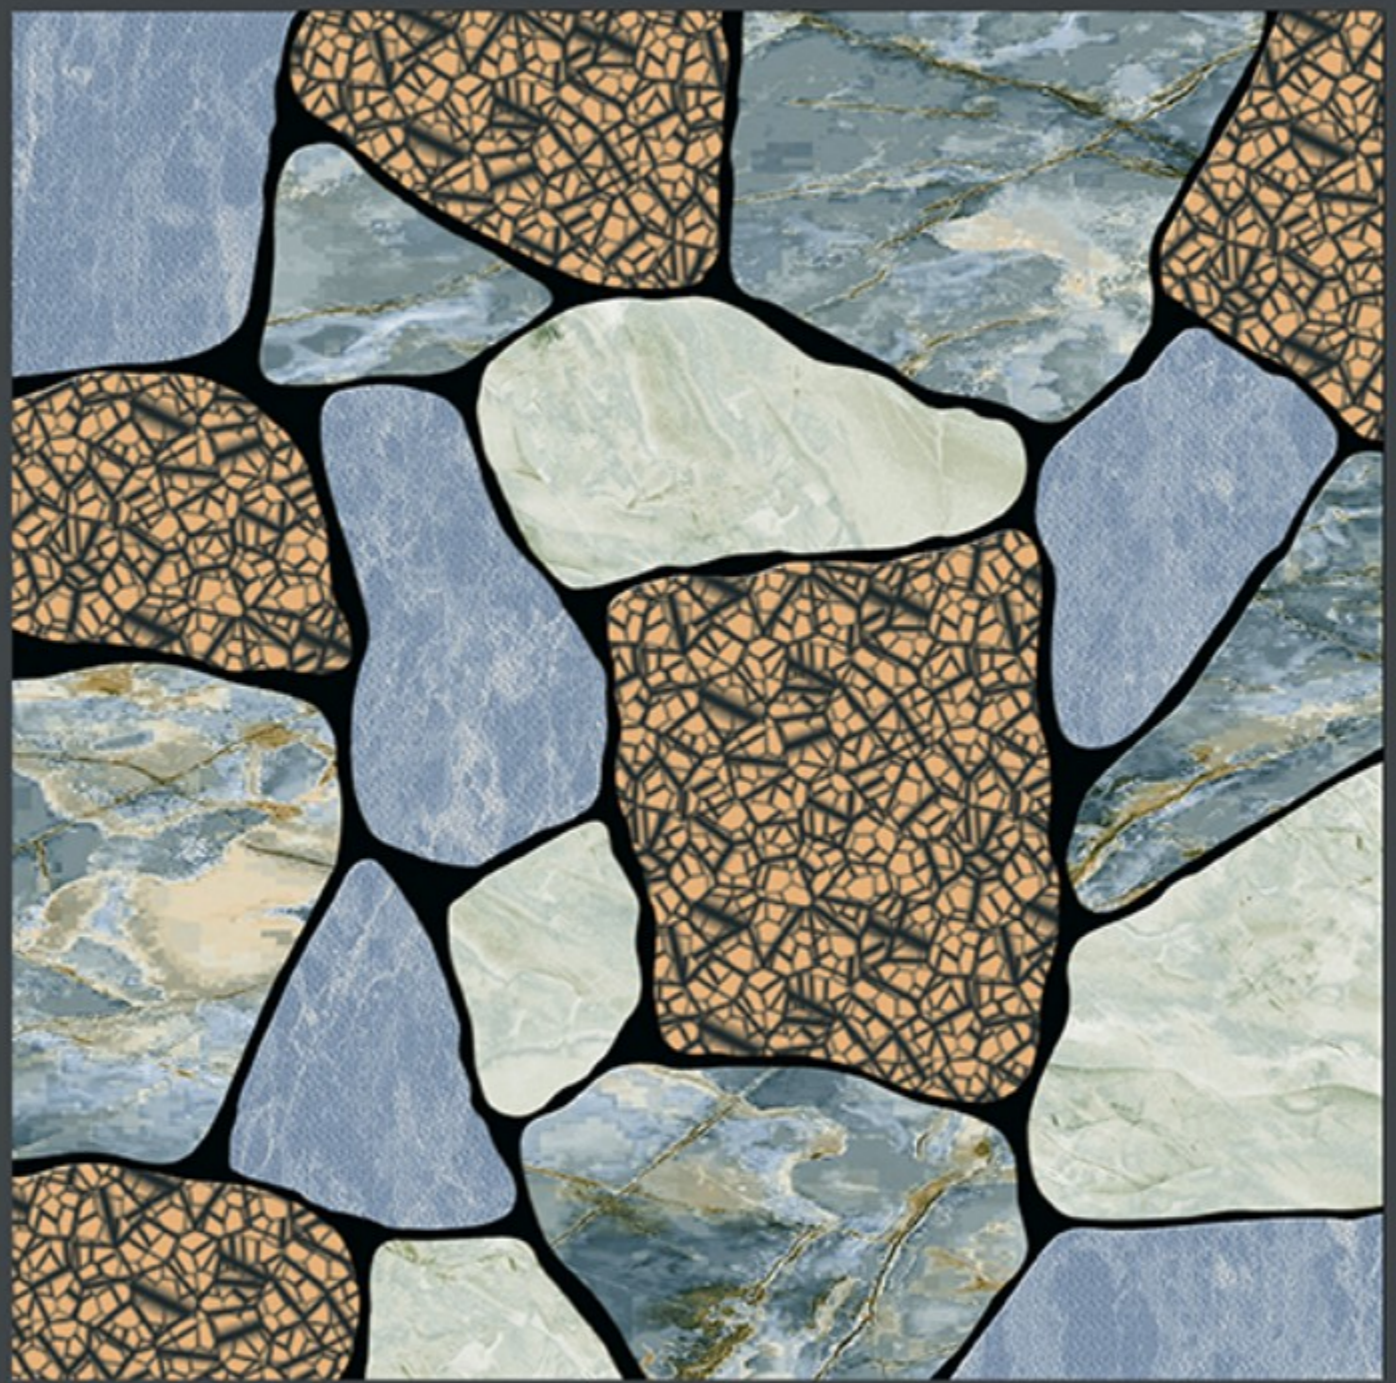

NEW
ARRIVAL

400x
400mm
DIGITAL VITRIFIED
PARKING TILES

6738

Finish :- PUNCH

HEAVY DUTY
PARKING TILES

- FROST RESISTANCE
- ZERO MAINTENANCE
- RESIDENTIAL
- DURABLE
- ECO FRIENDLY