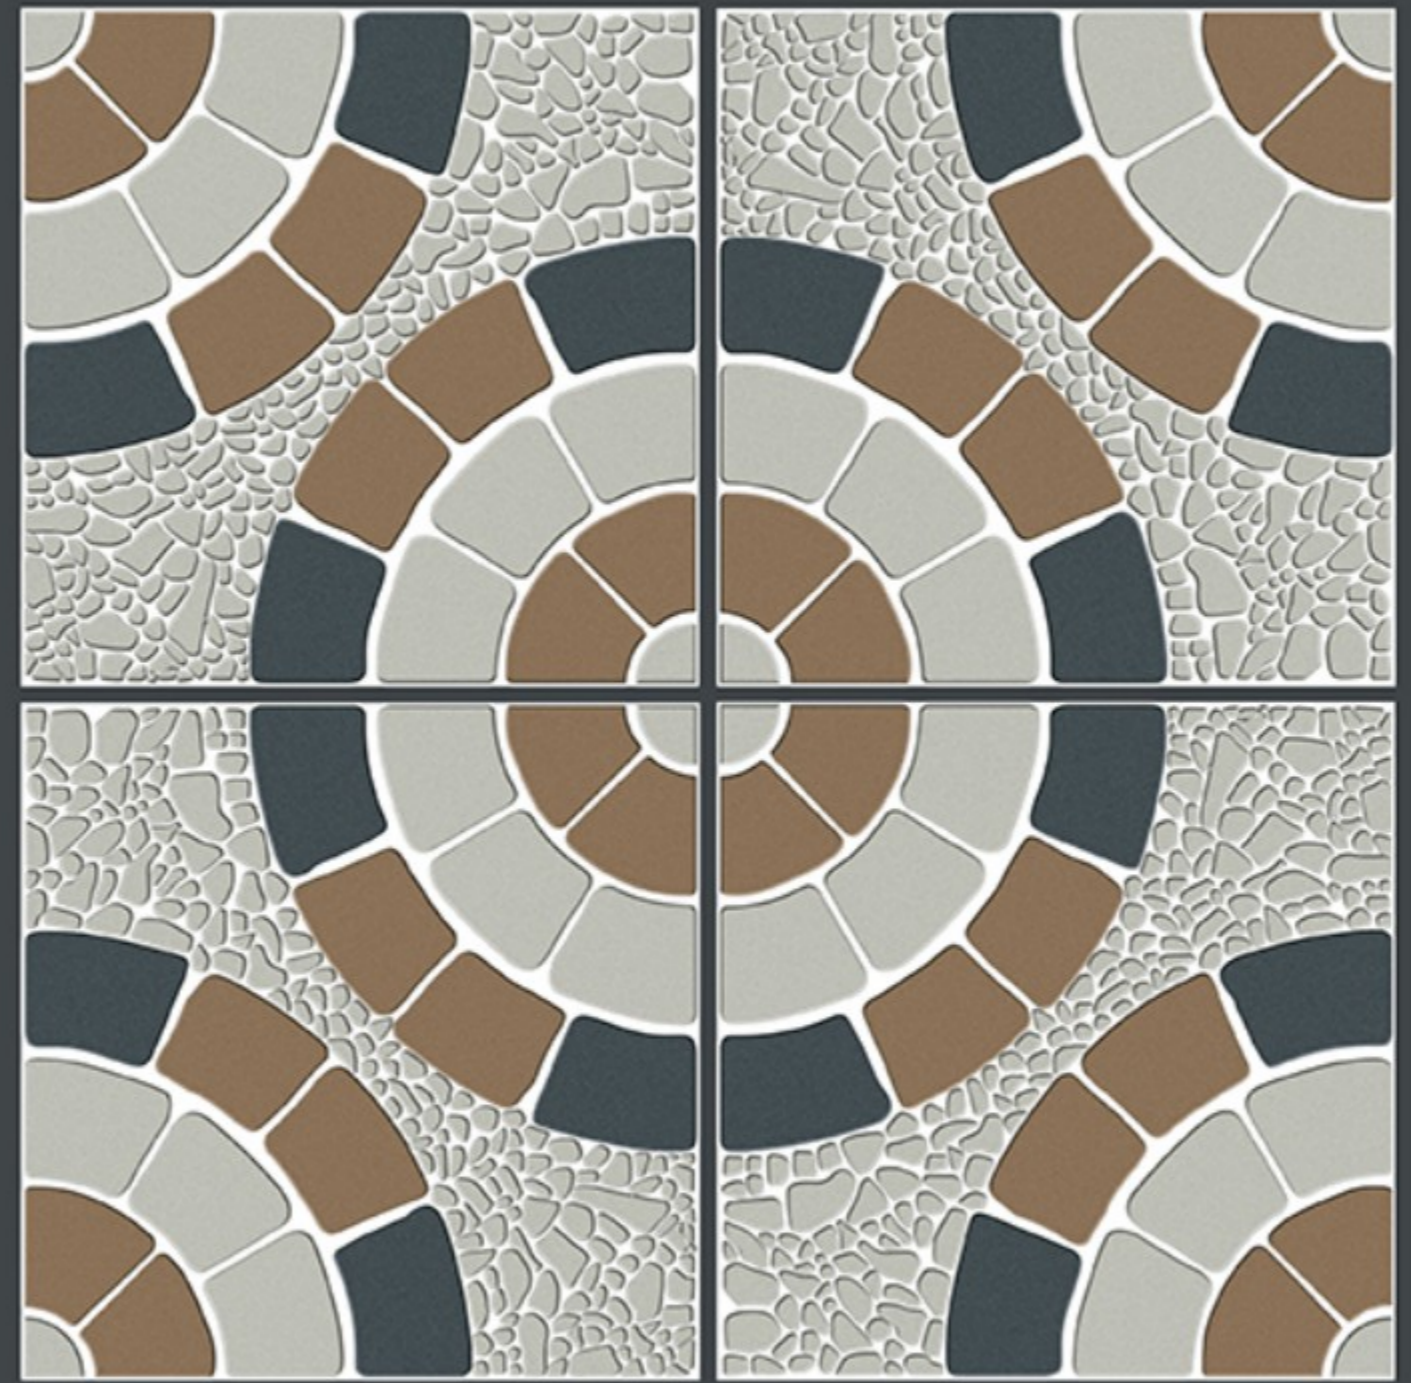

400x
400mm
DIGITAL VITRIFIED
PARKING TILES

6924

Finish :- PUNCH

HEAVY DUTY
PARKING TILES

-  FROST RESISTANCE
-  ZERO MAINTENANCE
-  RESIDENTIAL
-  DURABLE
-  ECO FRIENDLY

400x
400mm
DIGITAL VITRIFIED
PARKING TILES