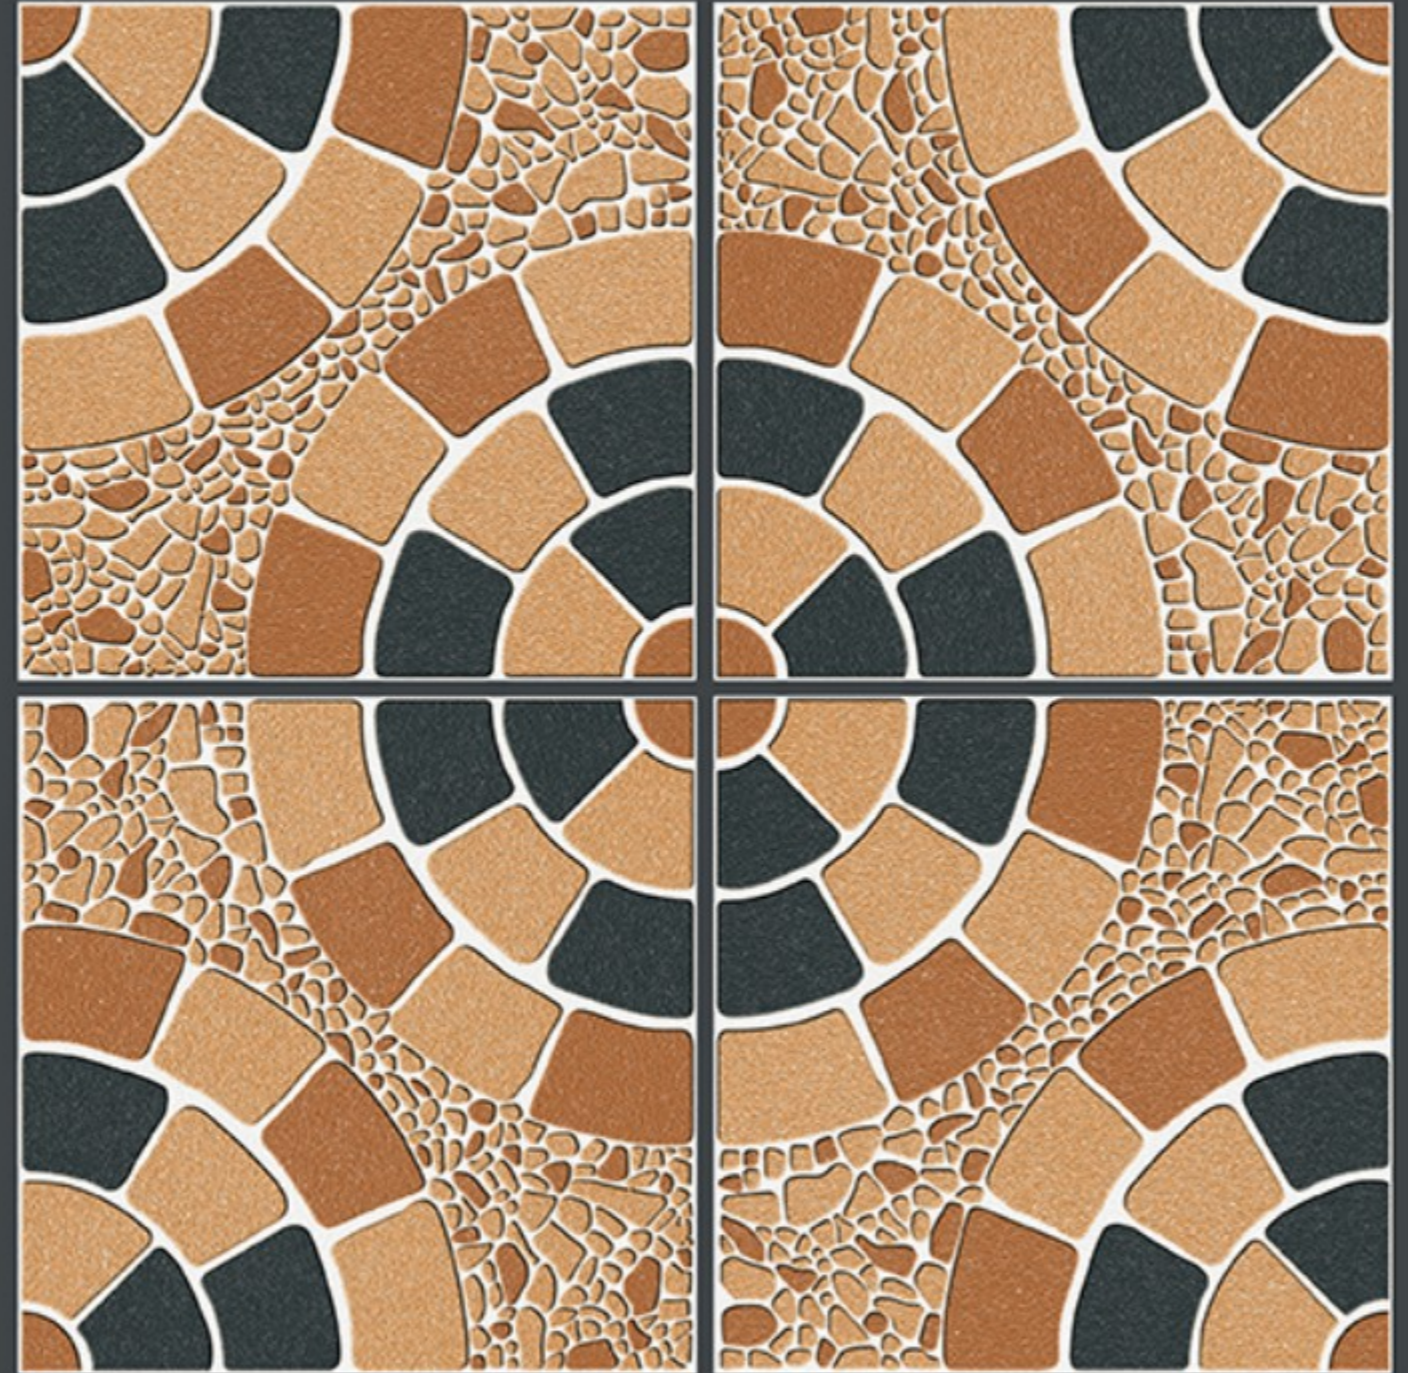

400x
400mm
DIGITAL VITRIFIED
PARKING TILES

6919

Finish :- PUNCH

HEAVY DUTY
PARKING TILES

- FROST RESISTANCE
- ZERO MAINTENANCE
- RESIDENTIAL
- DURABLE
- ECO FRIENDLY