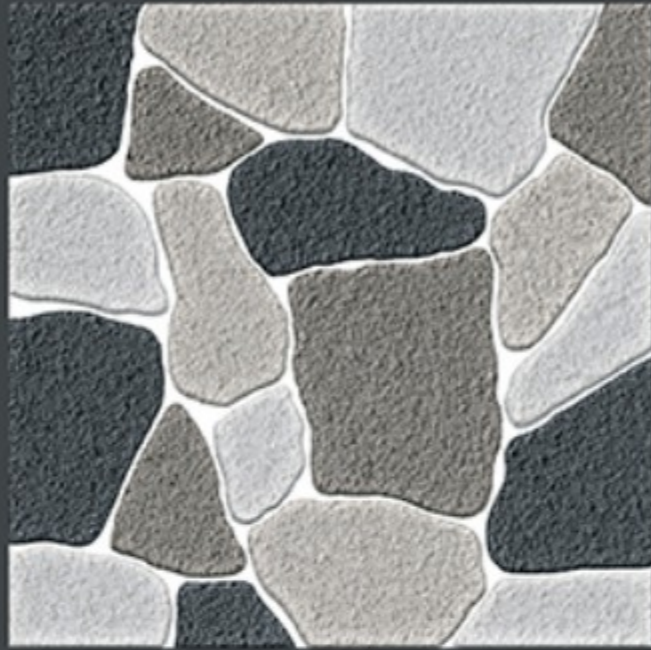

400x
400mm
DIGITAL VITRIFIED
PARKING TILES

6740