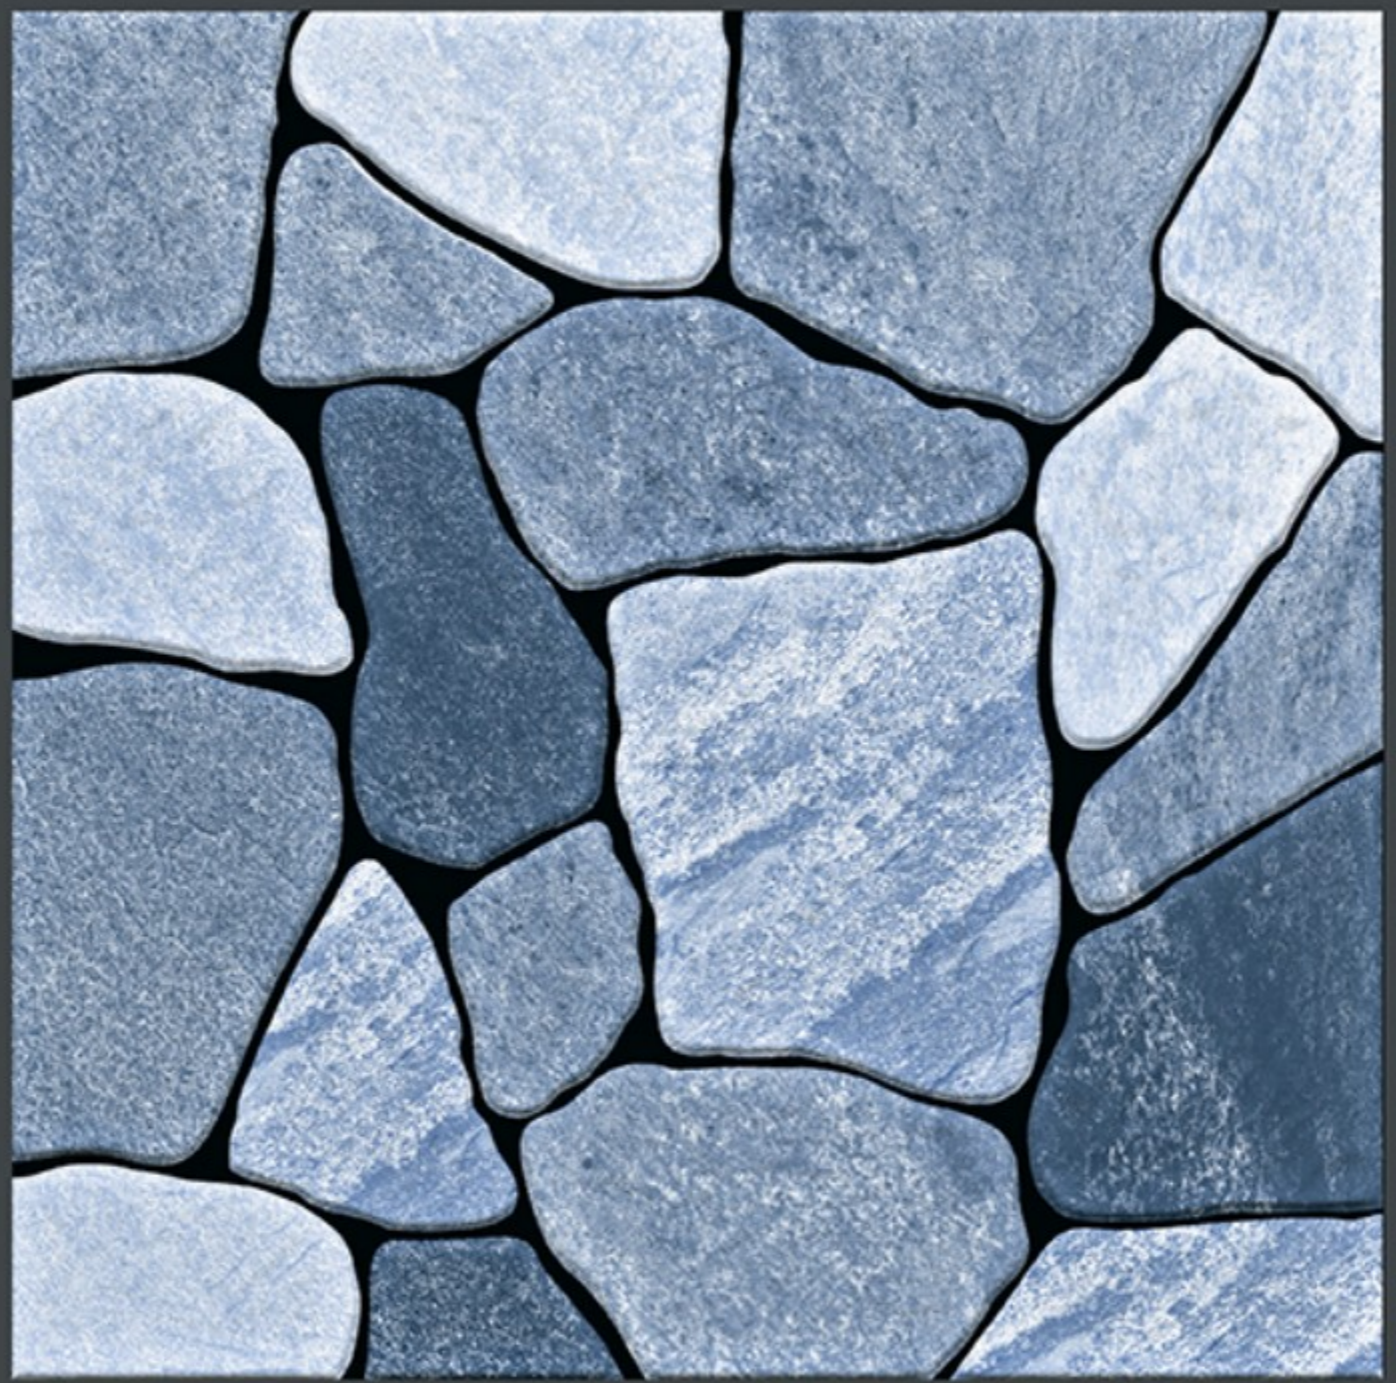

6730

HEAVY DUTY
PARKING TILES

-  FROST RESISTANCE
-  ZERO MAINTENANCE
-  RESIDENTIAL
-  DURABLE
-  ECO FRIENDLY

NEW
ARRIVAL

400x
400mm
DIGITAL VITRIFIED
PARKING TILES

6734

Finish :- PUNCH

HEAVY DUTY
PARKING TILES