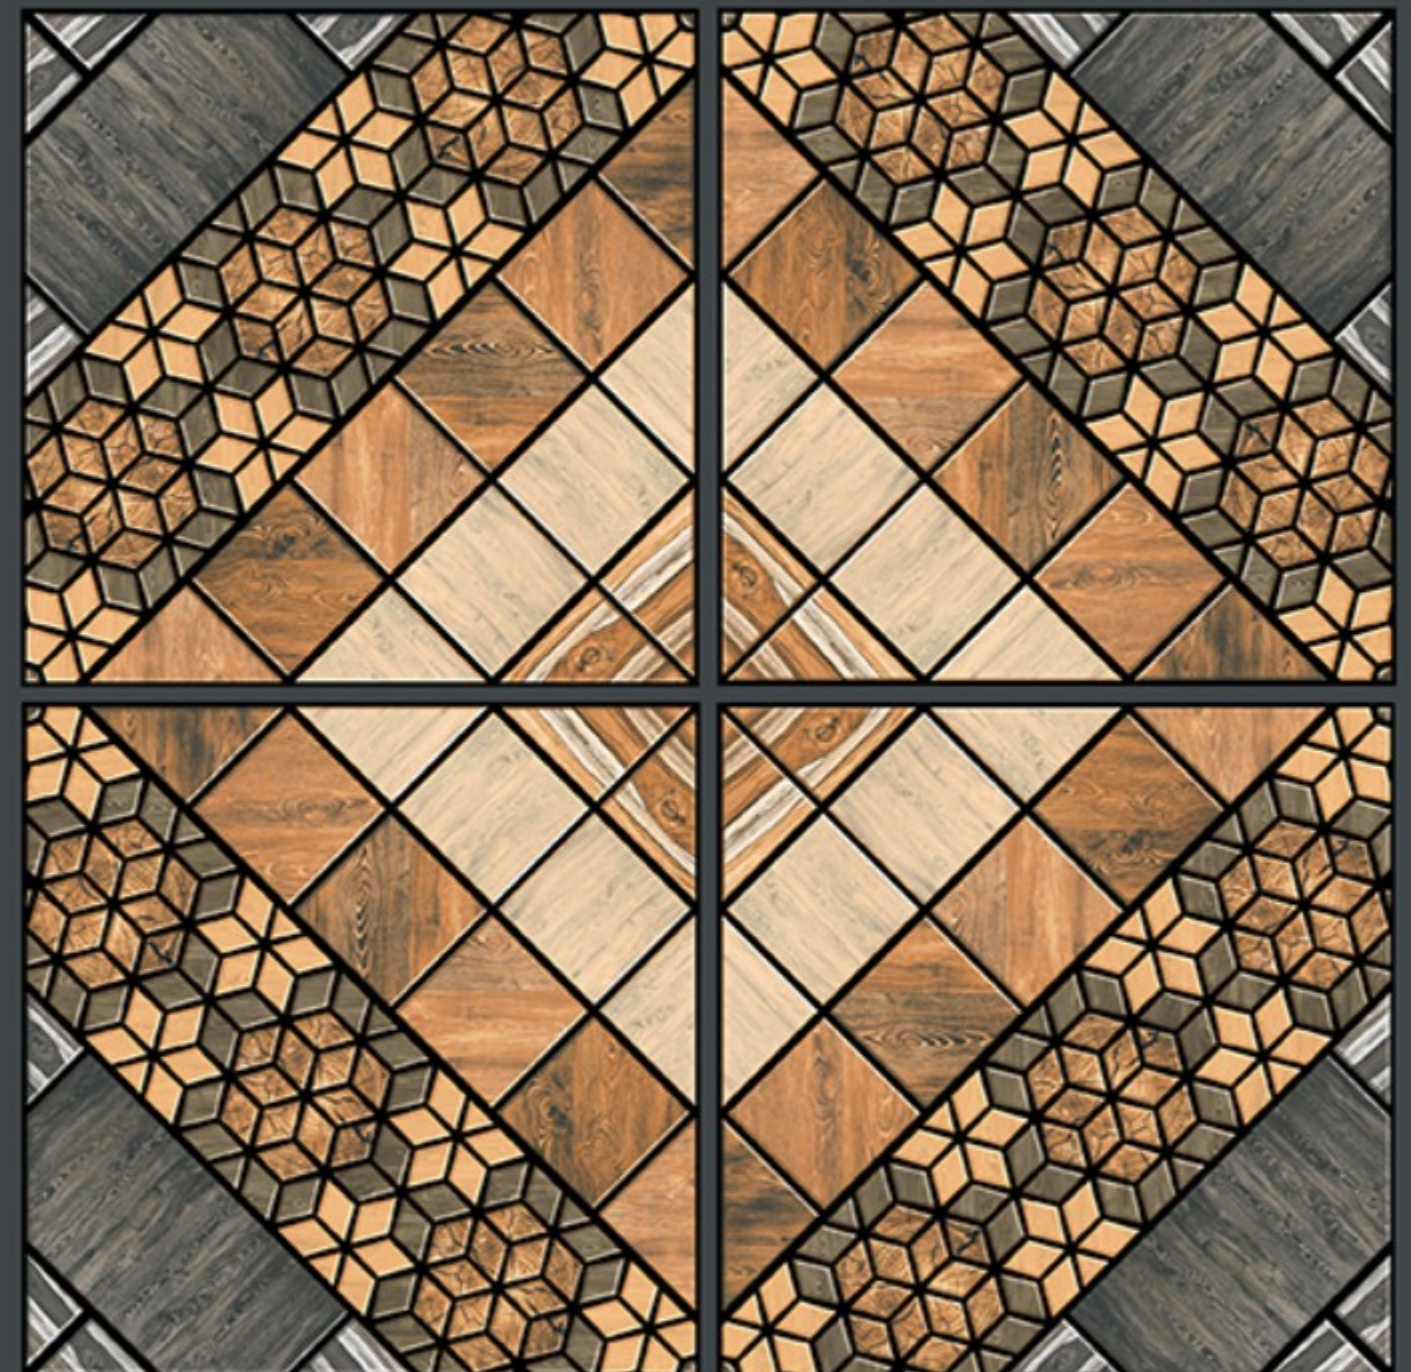

400x
400mm
DIGITAL VITRIFIED
PARKING TILES

6821

Finish :- PUNCH

HEAVY DUTY
PARKING TILES

- FROST RESISTANCE
- ZERO MAINTENANCE
- RESIDENTIAL
- DURABLE
- ECO FRIENDLY