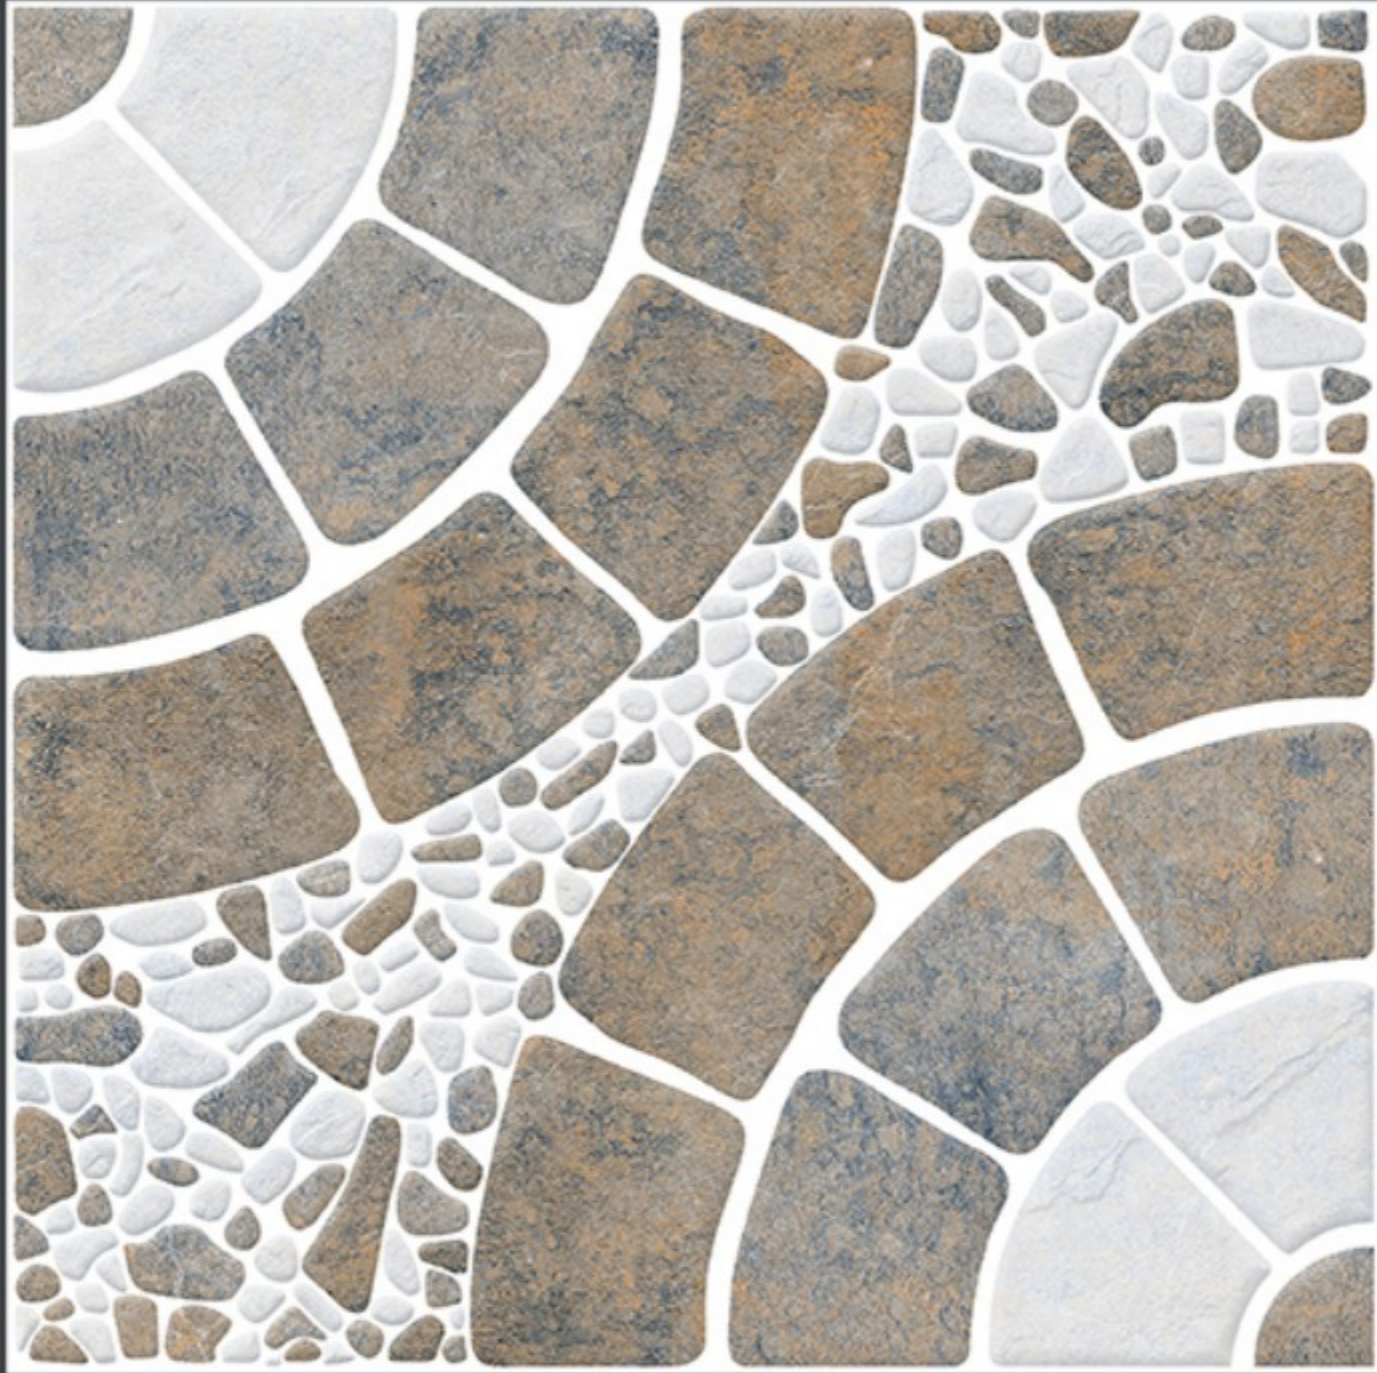

400x
400mm
DIGITAL VITRIFIED
PARKING TILES

6911

Finish :- PUNCH

HEAVY DUTY
PARKING TILES

-  FROST RESISTANCE
-  ZERO MAINTENANCE
-  RESIDENTIAL
-  DURABLE
-  ECO FRIENDLY

400x
400mm
DIGITAL VITRIFIED
PARKING TILES