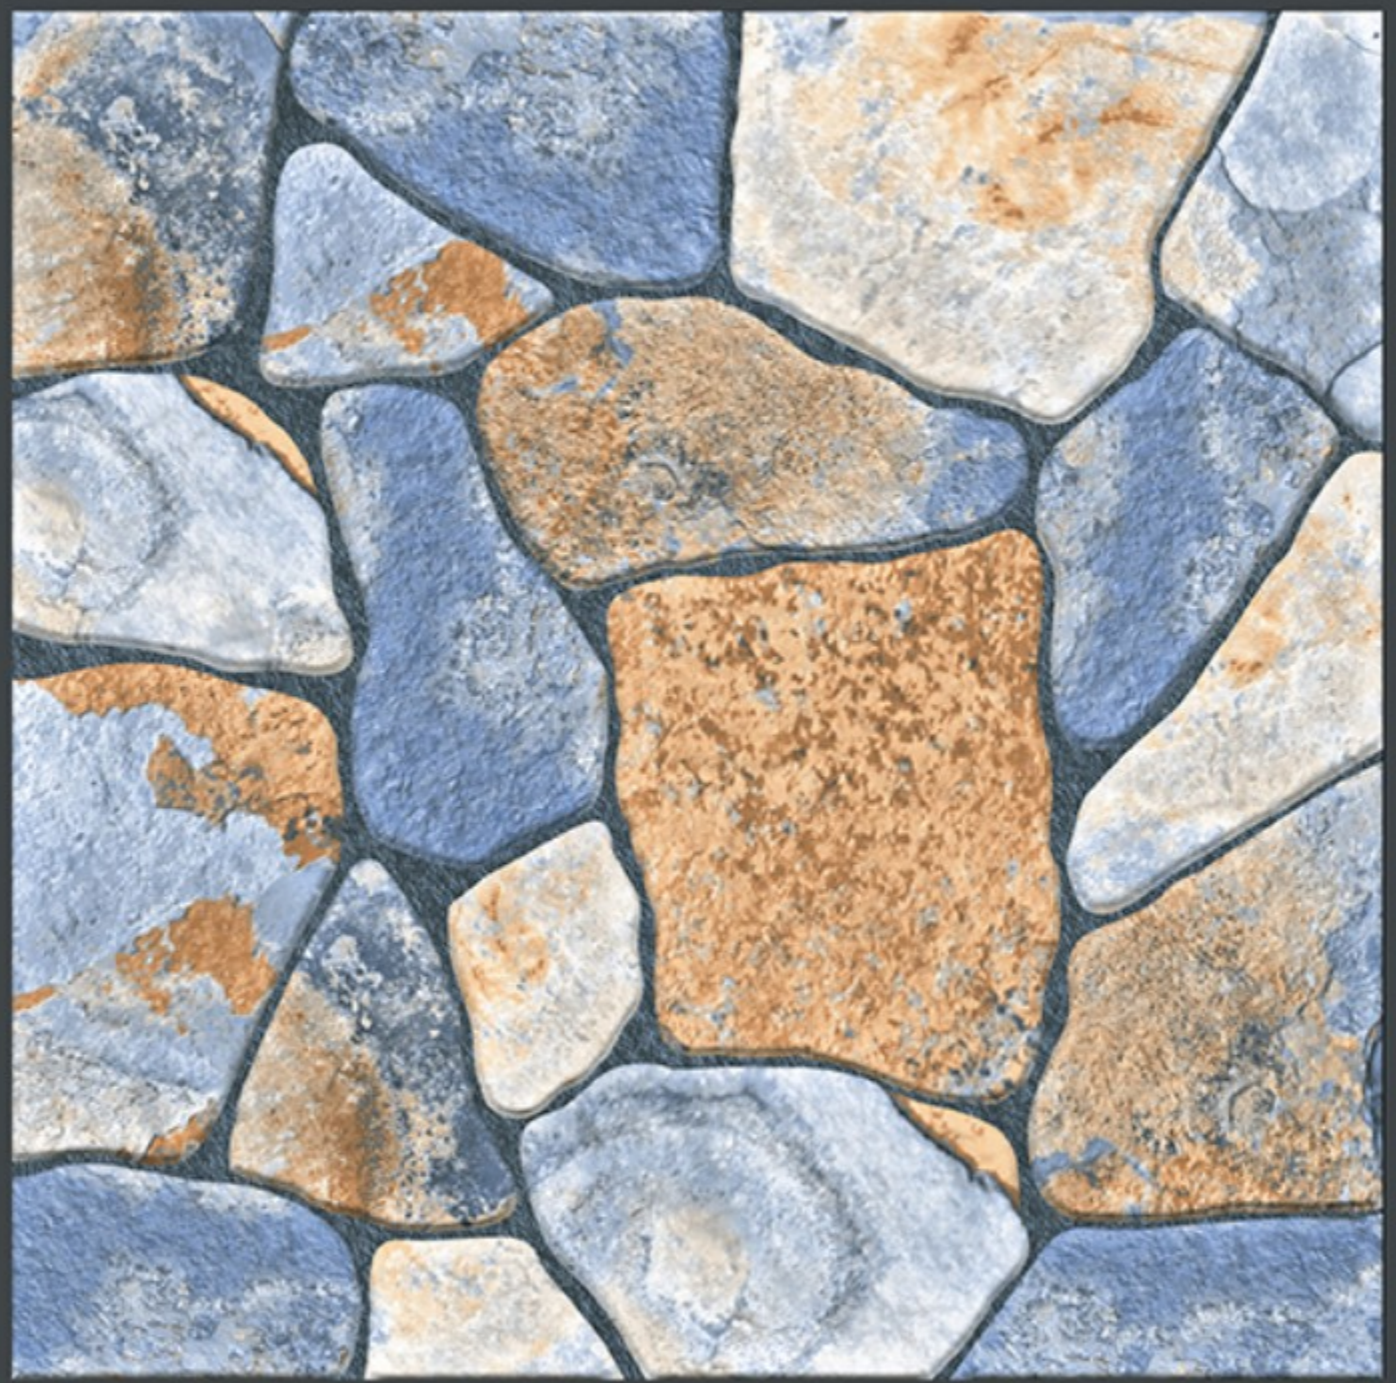

6744

HEAVY DUTY
PARKING TILES

NEW
ARRIVAL

400x
400mm
DIGITAL VITRIFIED
PARKING TILES

6746

Finish :- PUNCH

HEAVY DUTY
PARKING TILES

- FROST RESISTANCE
- ZERO MAINTENANCE
- RESIDENTIAL
- DURABLE
- ECO FRIENDLY