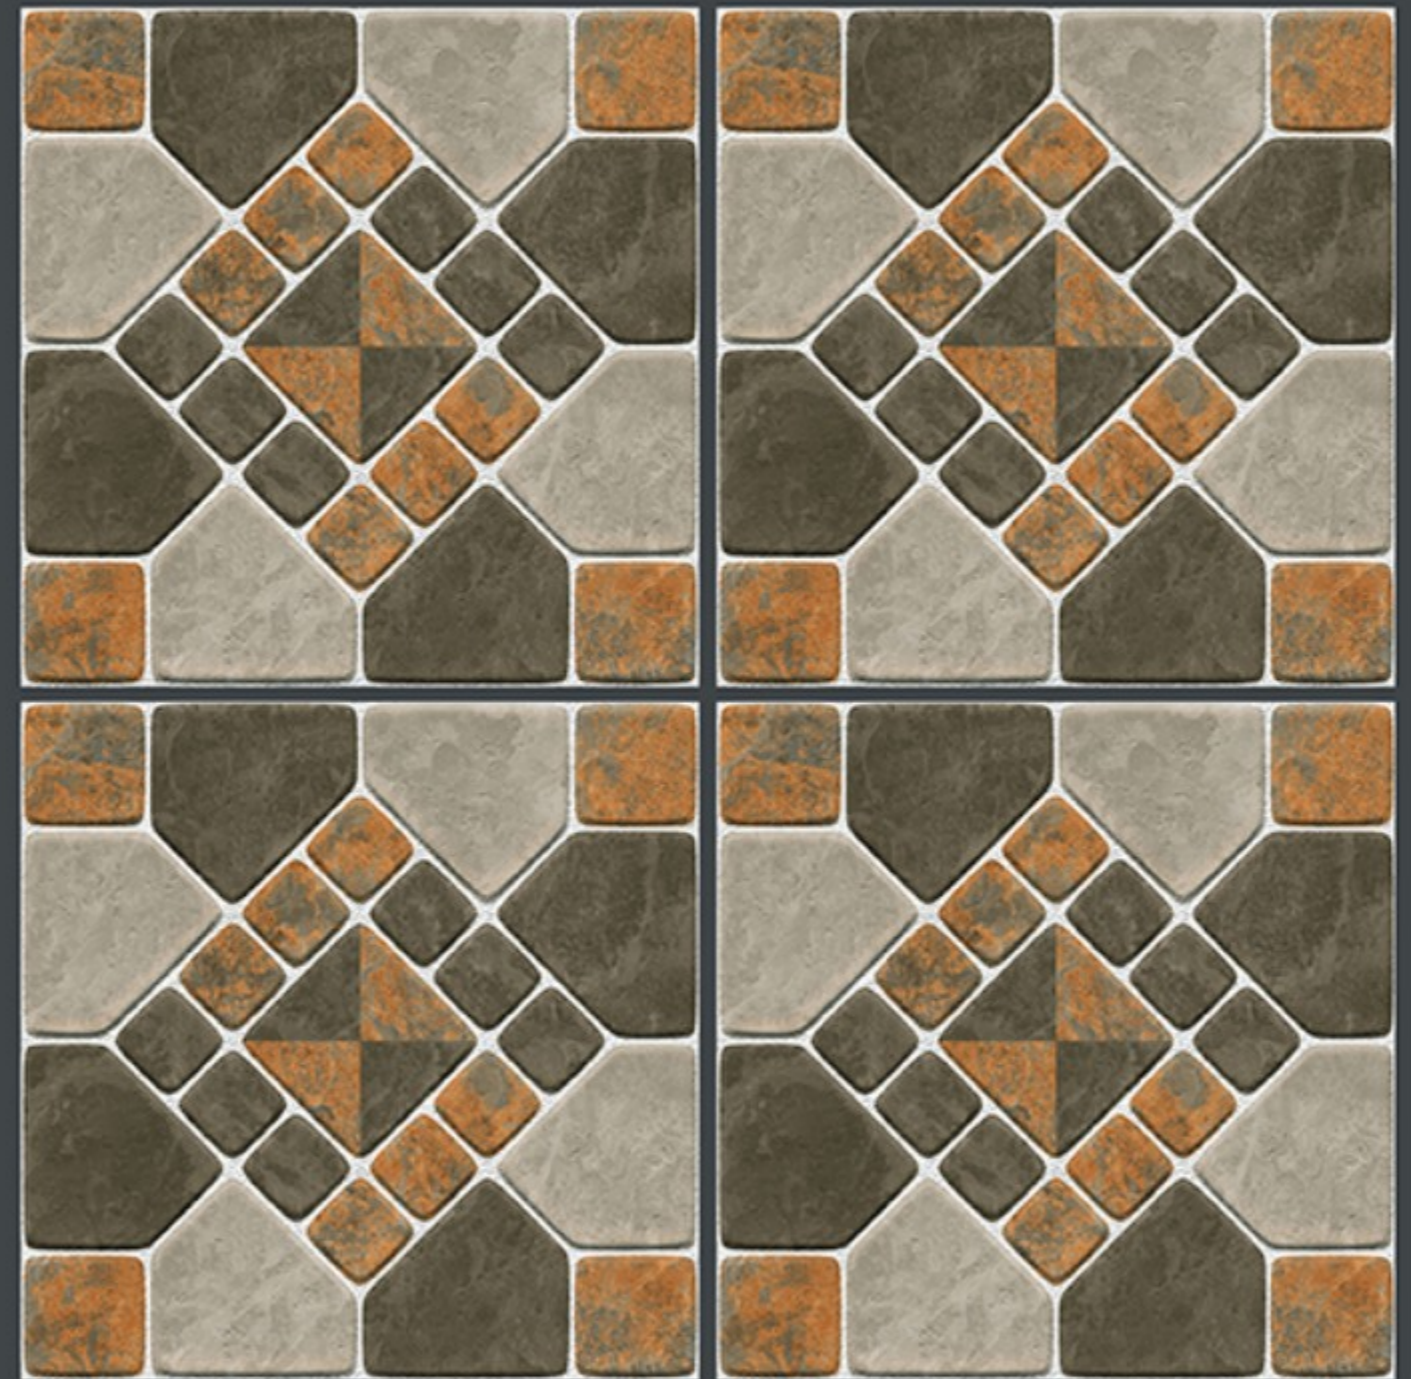

400x
400mm
DIGITAL VITRIFIED
PARKING TILES

7106

Finish :- PUNCH

HEAVY DUTY
PARKING TILES