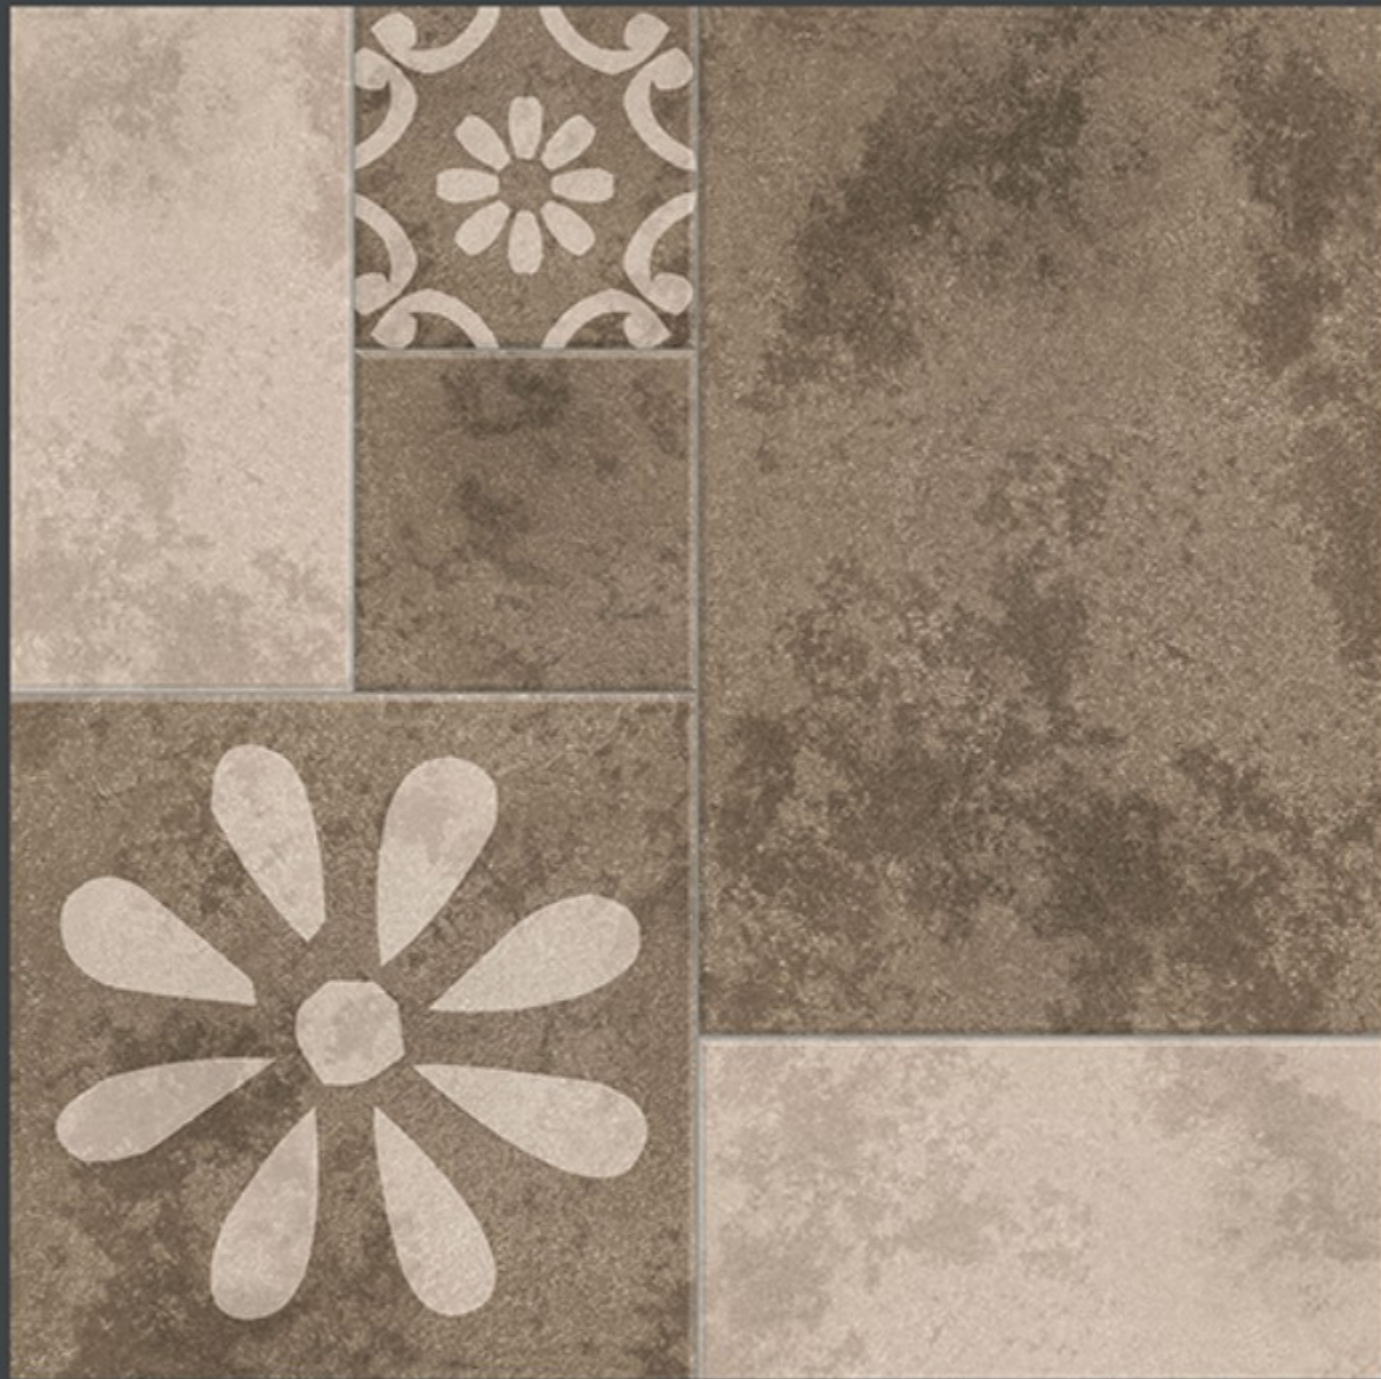

HEAVY DUTY
PARKING TILES

400x
400mm
DIGITAL VITRIFIED
PARKING TILES

7423

Finish :- PUNCH

HEAVY DUTY
PARKING TILES

400x
400mm
DIGITAL VITRIFIED
PARKING TILES

7427

Finish :- PUNCH