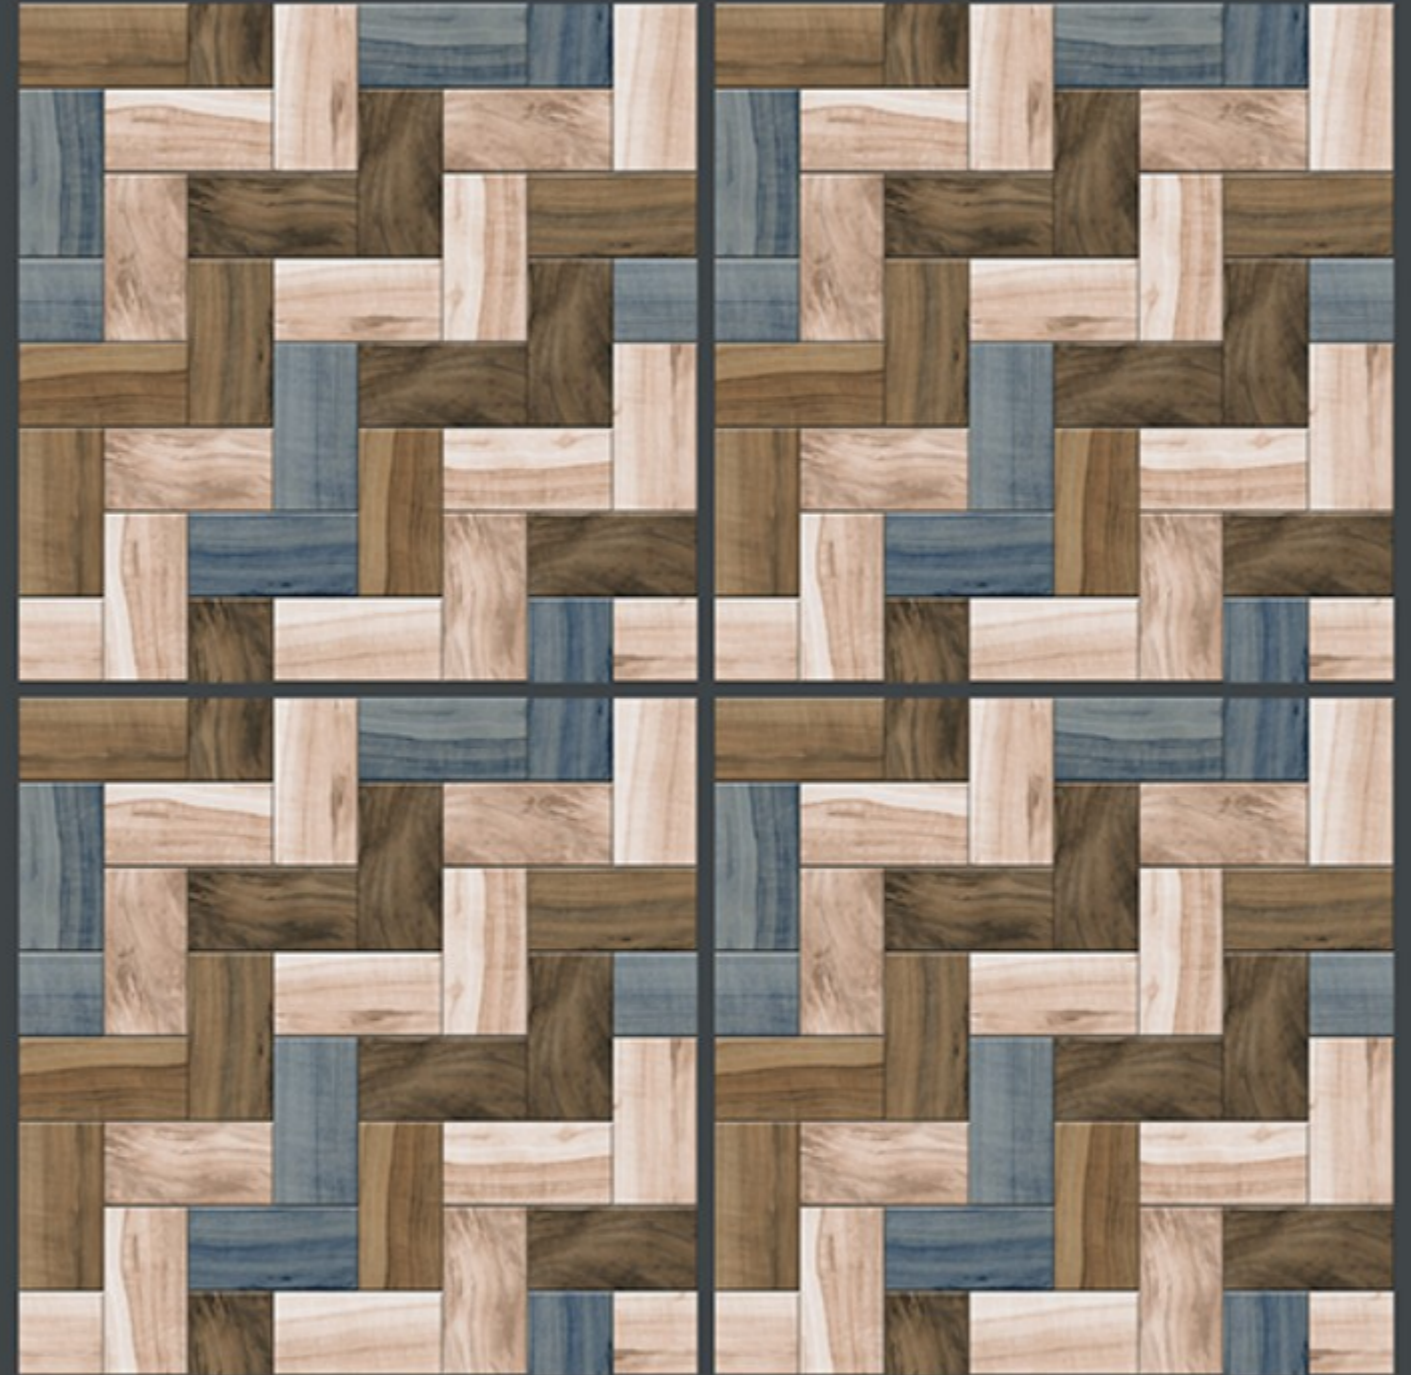

ZERO
MAINTENANCE

RESIDENTIAL

DURABLE

ECO
FRIENDLY

400x
400mm
DIGITAL VITRIFIED
PARKING TILES

7709

Finish :- PUNCH

HEAVY DUTY
PARKING TILES