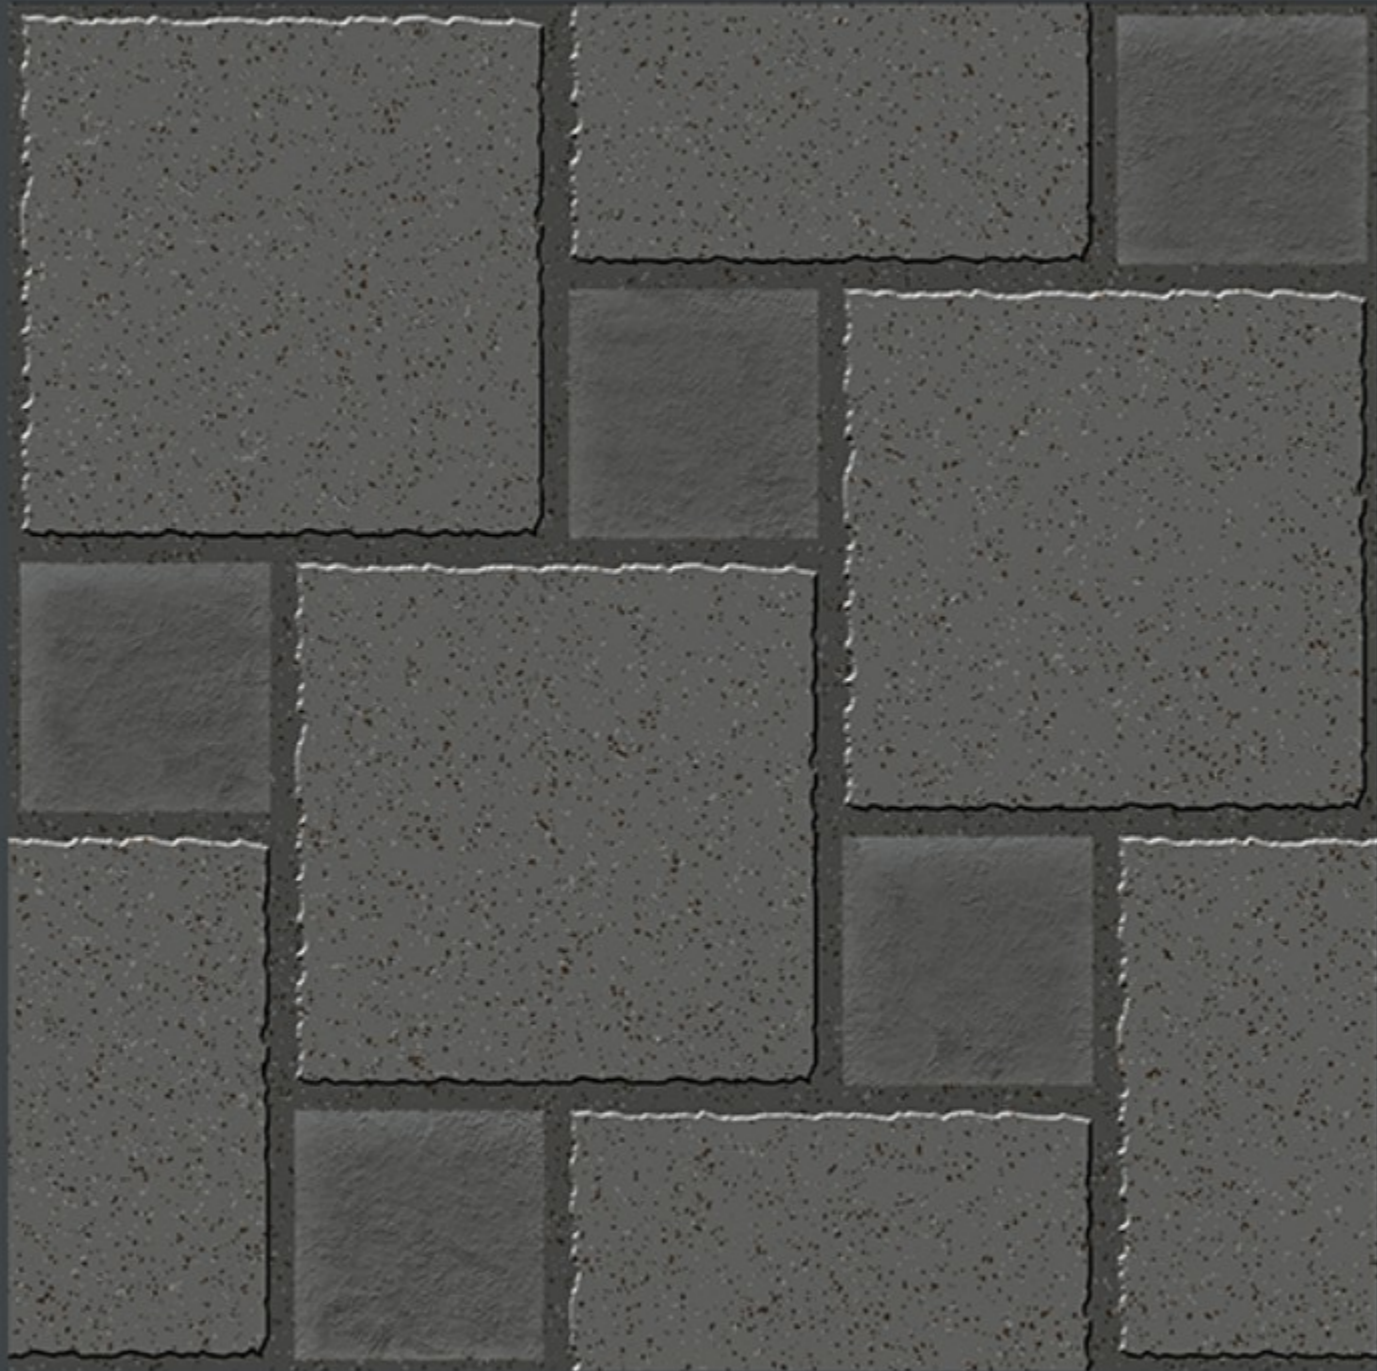

400x
400mm
DIGITAL VITRIFIED
PARKING TILES

7838

Finish :- PUNCH

HEAVY DUTY
PARKING TILES