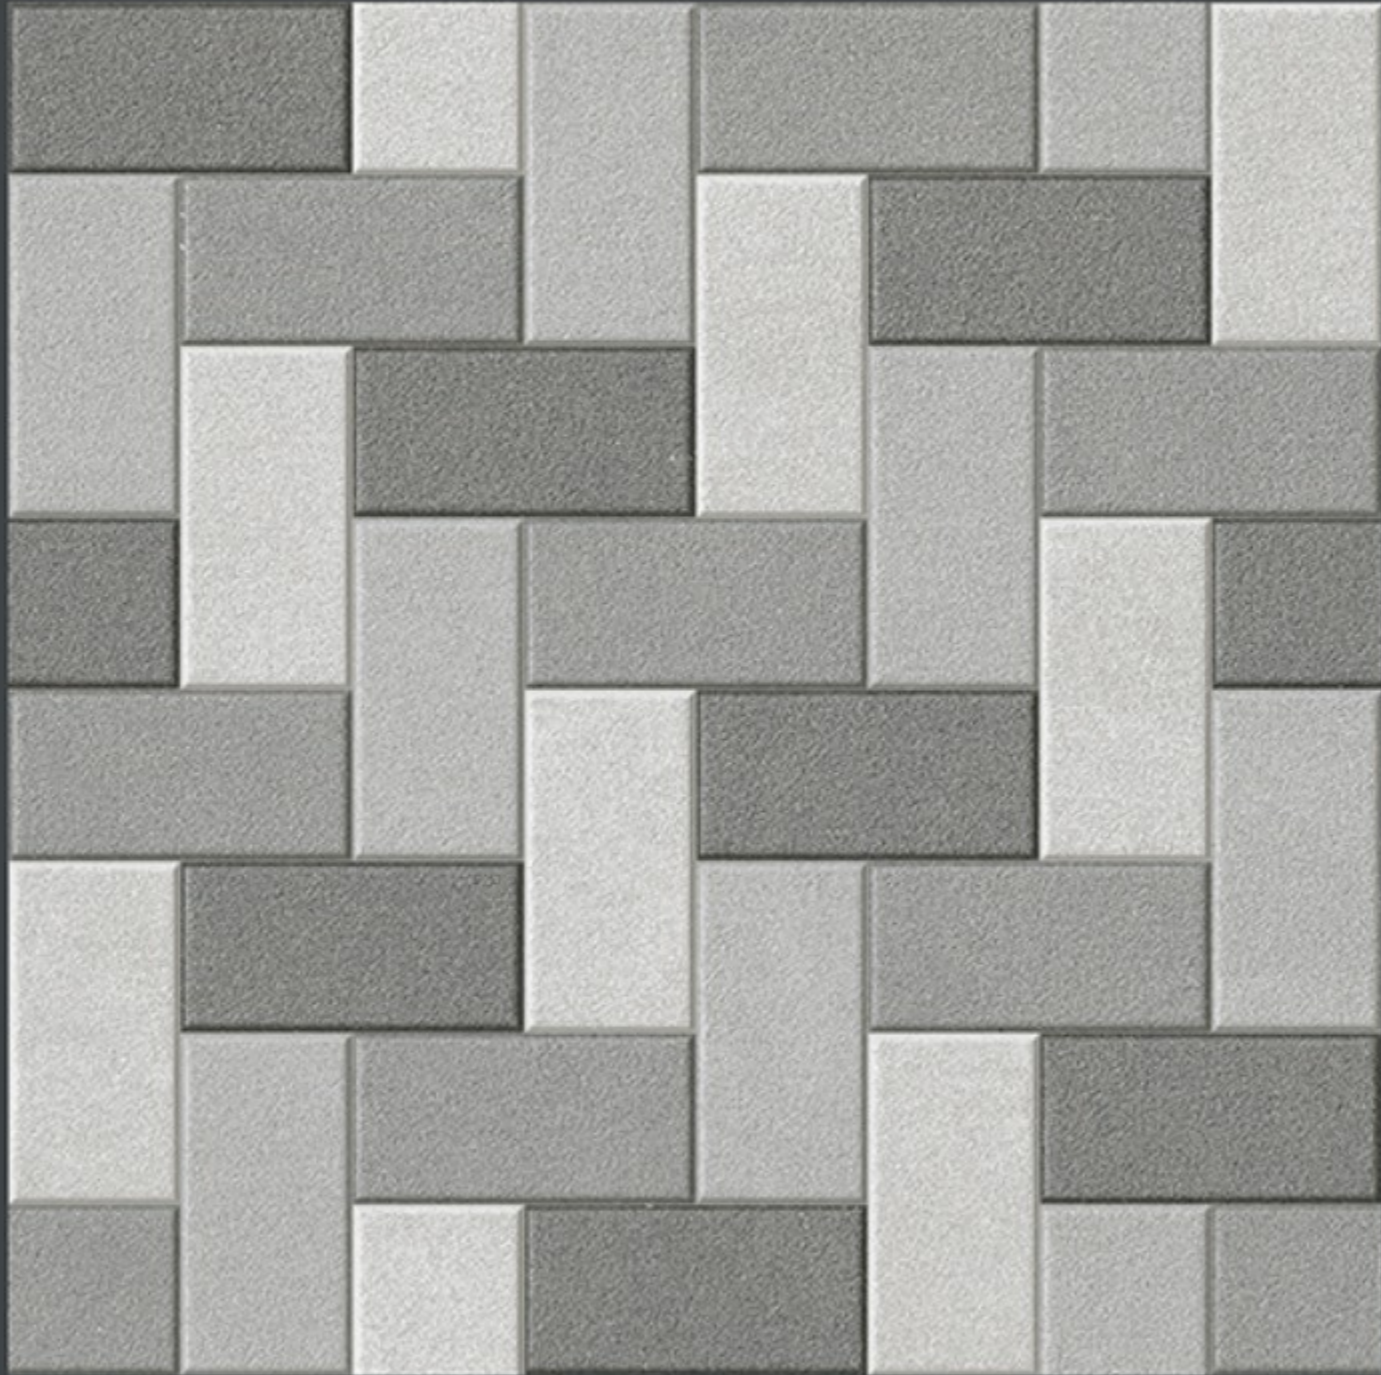

HEAVY DUTY
PARKING TILES

-  FROST RESISTANCE
-  ZERO MAINTENANCE
-  RESIDENTIAL
-  DURABLE
-  ECO FRIENDLY

PUNCH

400X
400MM

400x
400mm
DIGITAL VITRIFIED
PARKING TILES

7703

Finish :- PUNCH

HEAVY DUTY
PARKING TILES