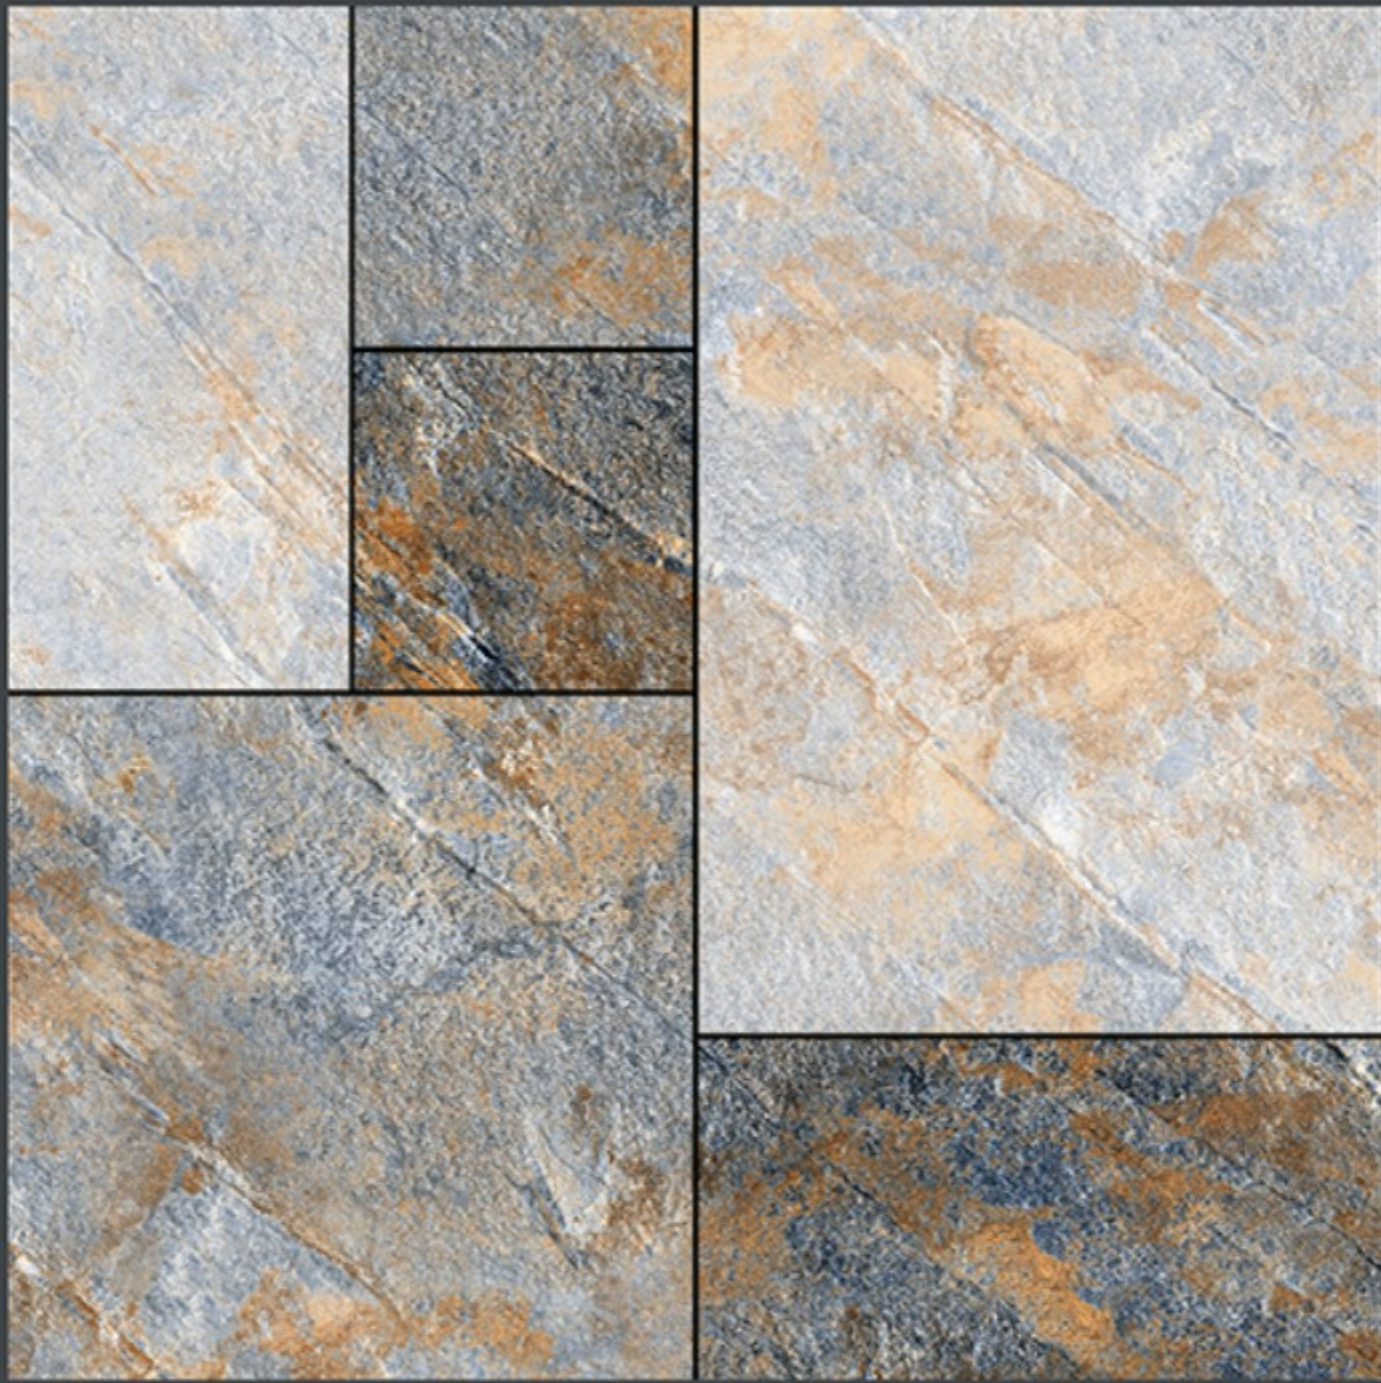

400x
400mm
DIGITAL VITRIFIED
PARKING TILES

7446

Finish :- PUNCH

HEAVY DUTY
PARKING TILES

- FROST RESISTANCE
- ZERO MAINTENANCE
- RESIDENTIAL
- DURABLE
- ECO FRIENDLY