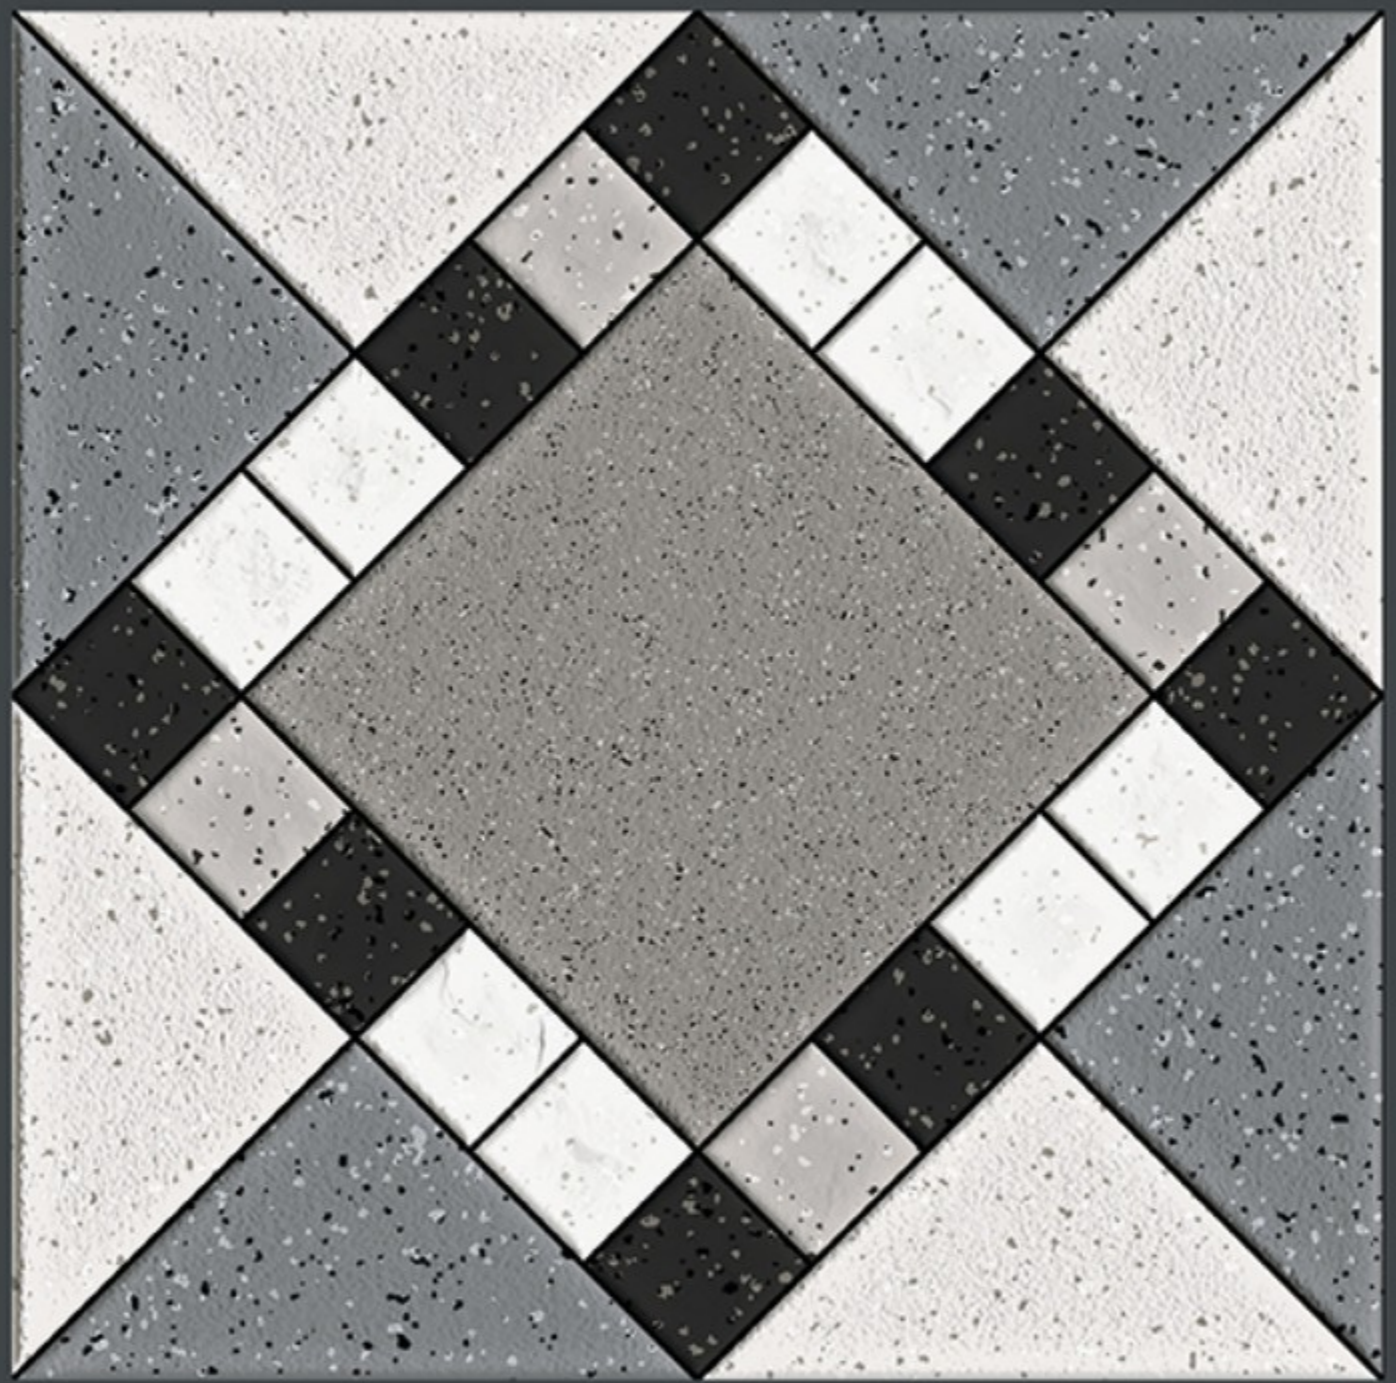

400x
400mm
DIGITAL VITRIFIED
PARKING TILES

7629

HEAVY DUTY
PARKING TILES

-  FROST RESISTANCE
-  ZERO MAINTENANCE
-  RESIDENTIAL
-  DURABLE
-  ECO FRIENDLY

NEW
ARRIVAL

400x
400mm
DIGITAL VITRIFIED
PARKING TILES