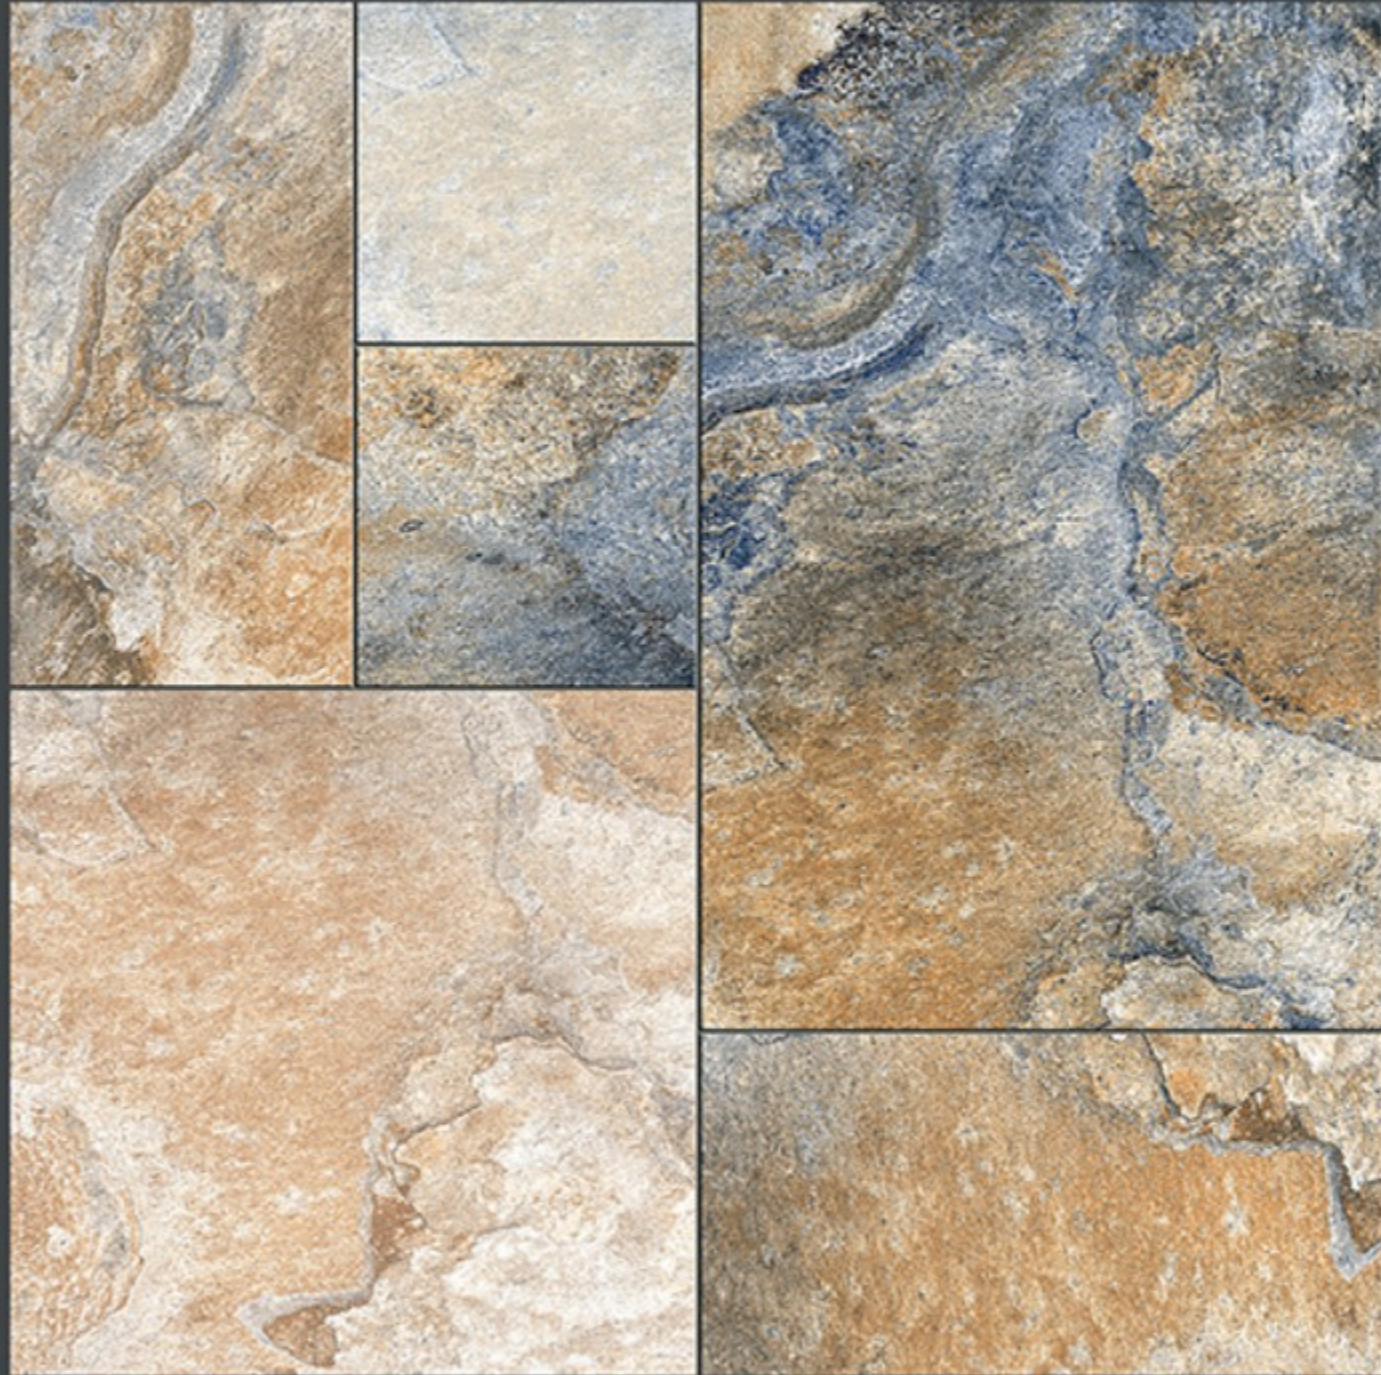

400x
400mm
DIGITAL VITRIFIED
PARKING TILES

7423

Finish :- PUNCH

HEAVY DUTY
PARKING TILES