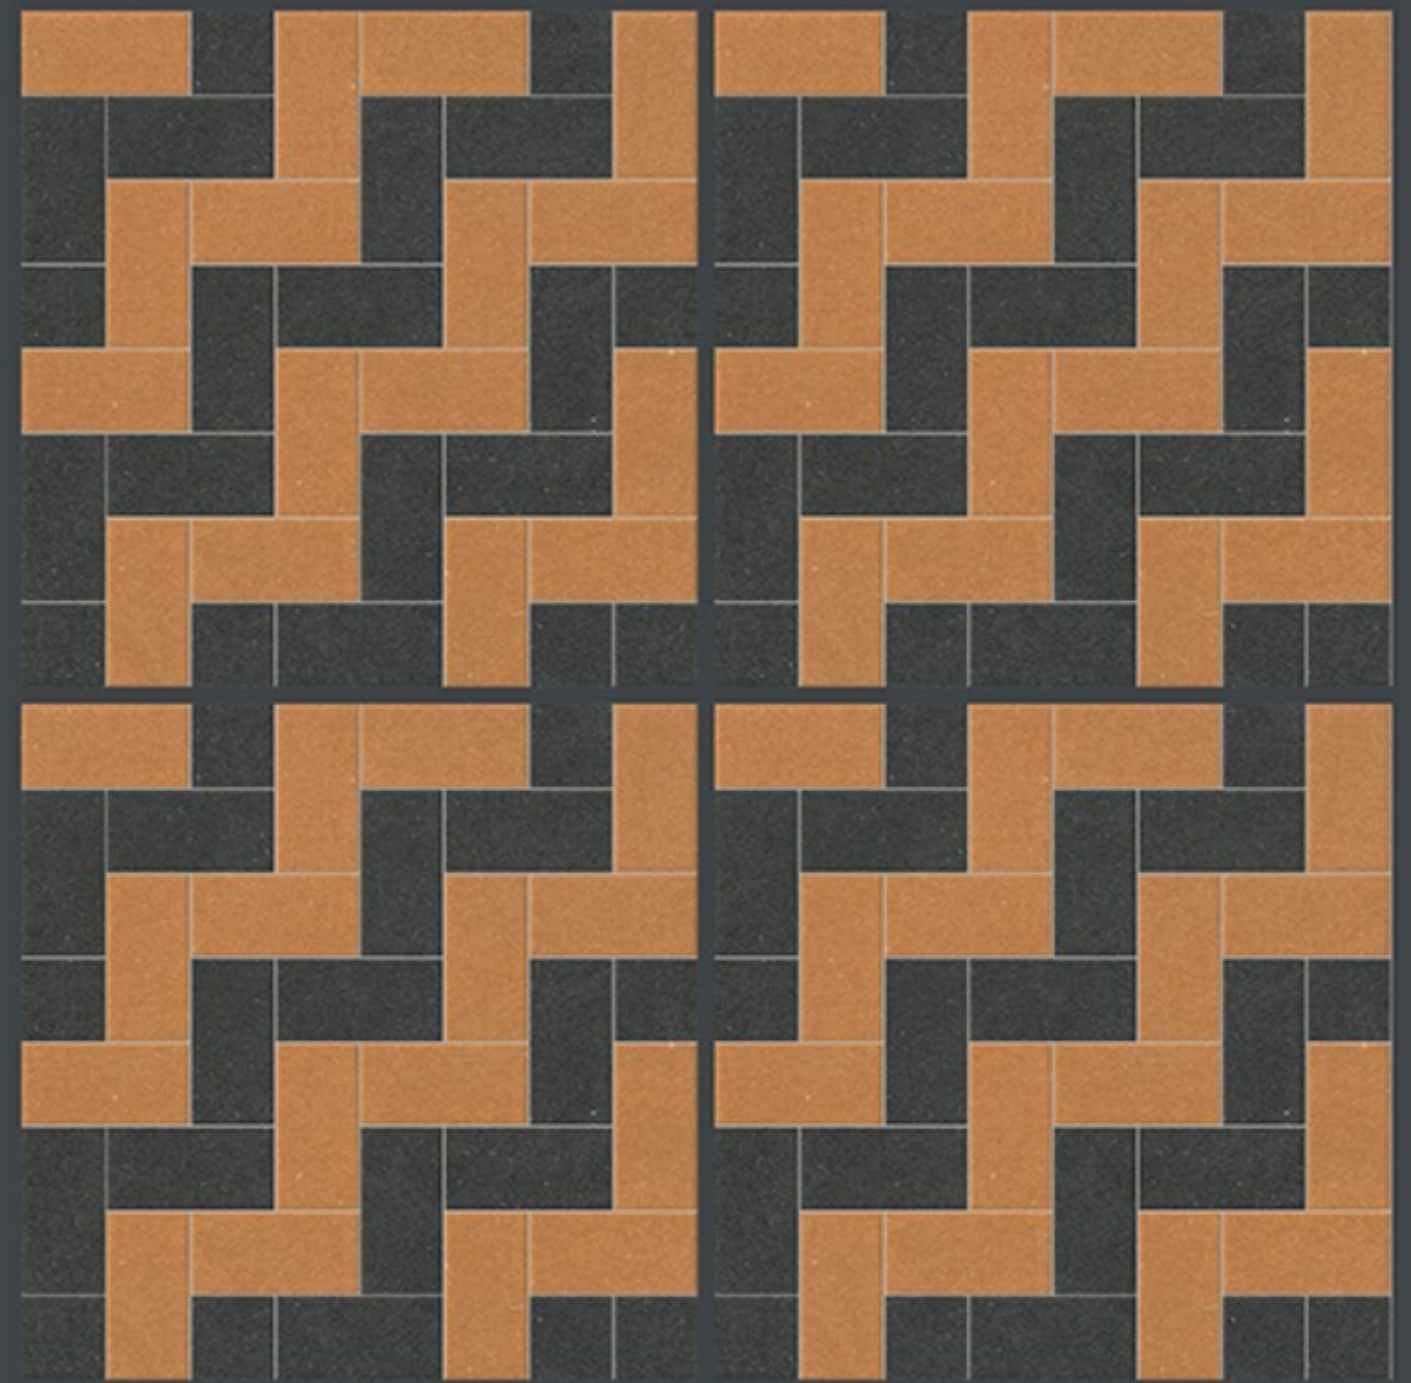

NEW
ARRIVAL

400x
400mm
DIGITAL VITRIFIED
PARKING TILES

7744

Finish :- PUNCH

HEAVY DUTY
PARKING TILES

- FROST RESISTANCE
- ZERO MAINTENANCE
- RESIDENTIAL
- DURABLE
- ECO FRIENDLY