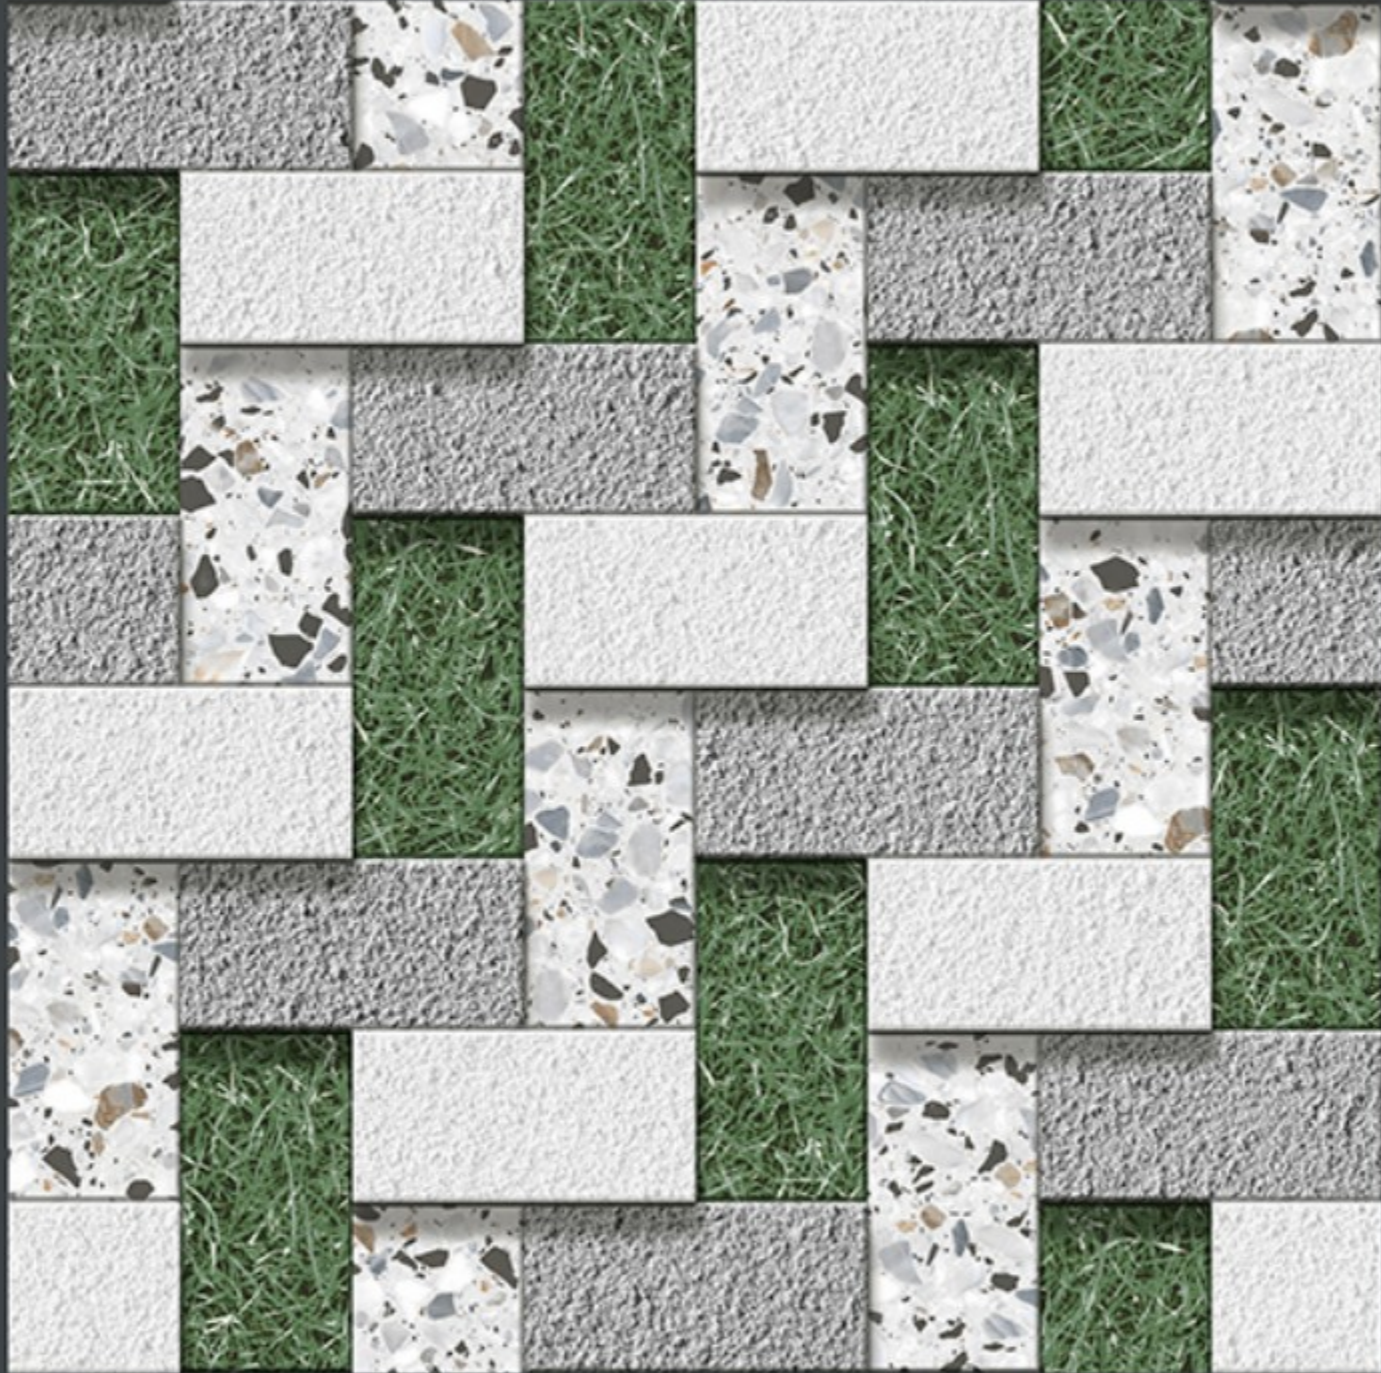

400x
400mm
DIGITAL VITRIFIED
PARKING TILES

7708

Finish :- PUNCH

HEAVY DUTY
PARKING TILES

FROST
RESISTANCE

ZERO
MAINTENANCE

RESIDENTIAL

DURABLE

ECO
FRIENDLY