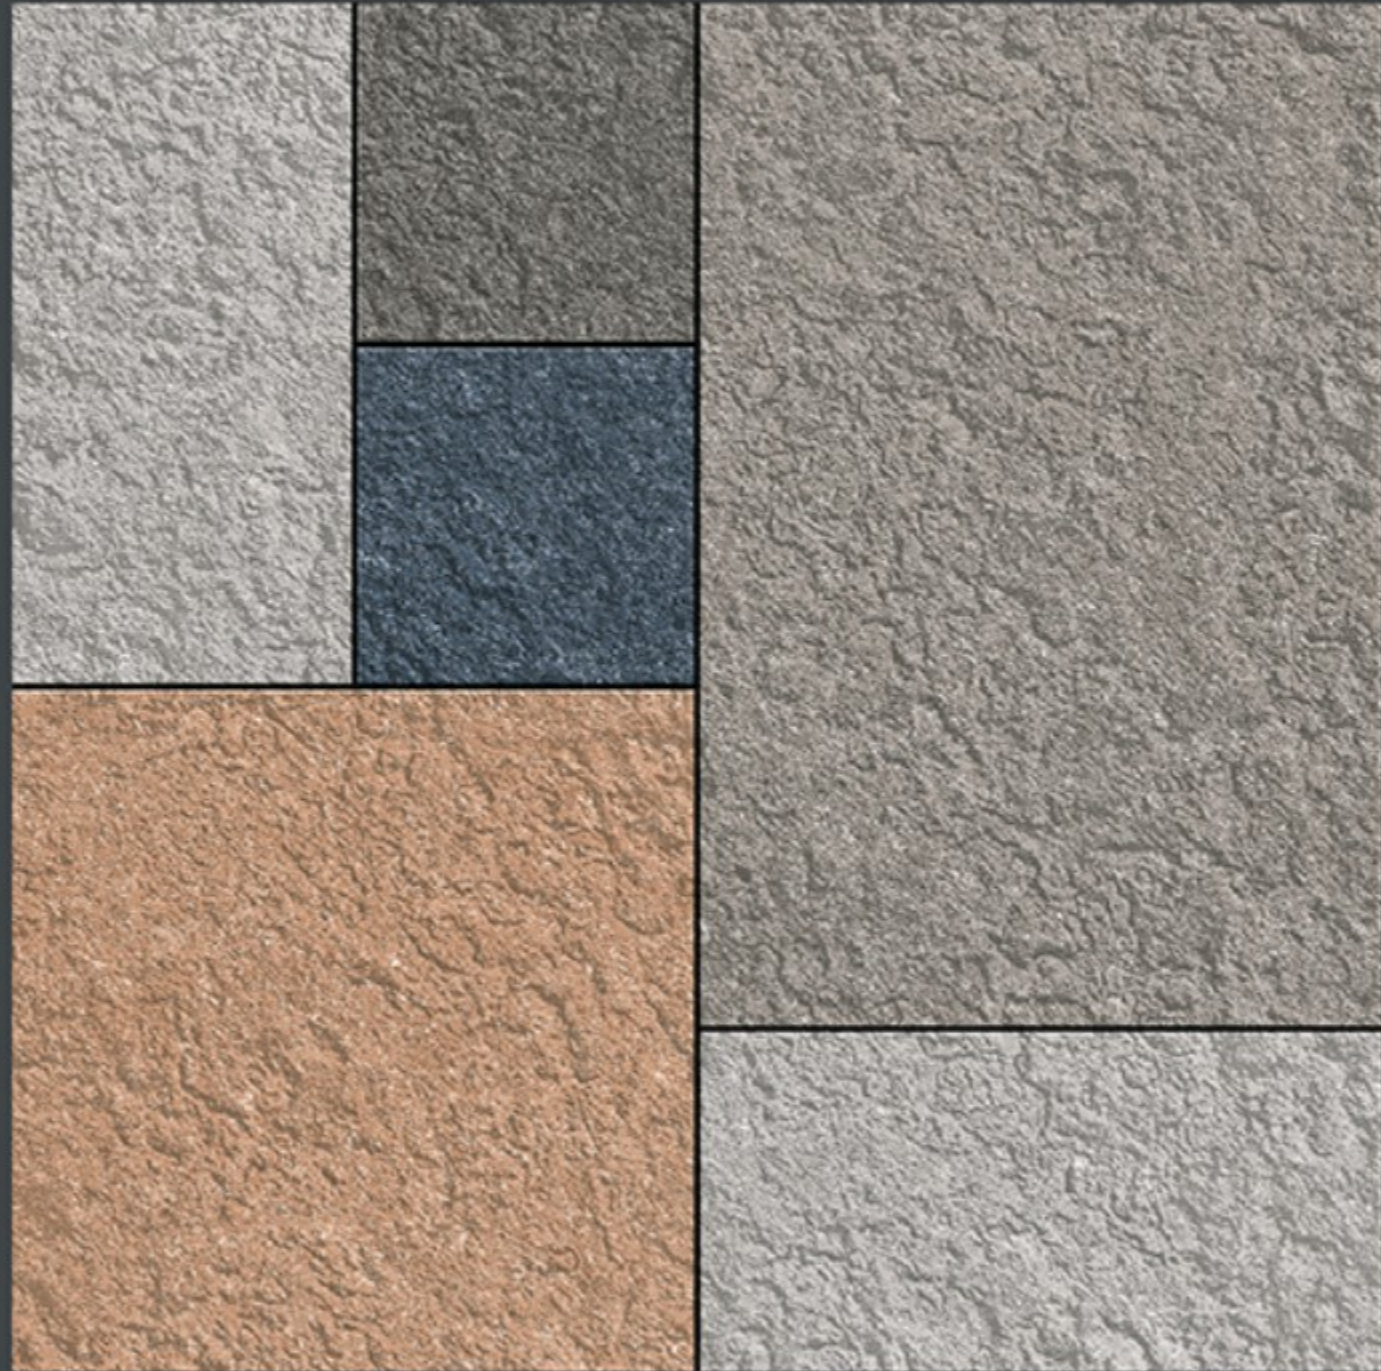

7451

Finish :- PUNCH

HEAVY DUTY
PARKING TILES

-  FROST RESISTANCE
-  ZERO MAINTENANCE
-  RESIDENTIAL
-  DURABLE
-  ECO FRIENDLY

400x
400mm
DIGITAL VITRIFIED
PARKING TILES

7452

Finish :- PUNCH

HEAVY DUTY
PARKING TILES