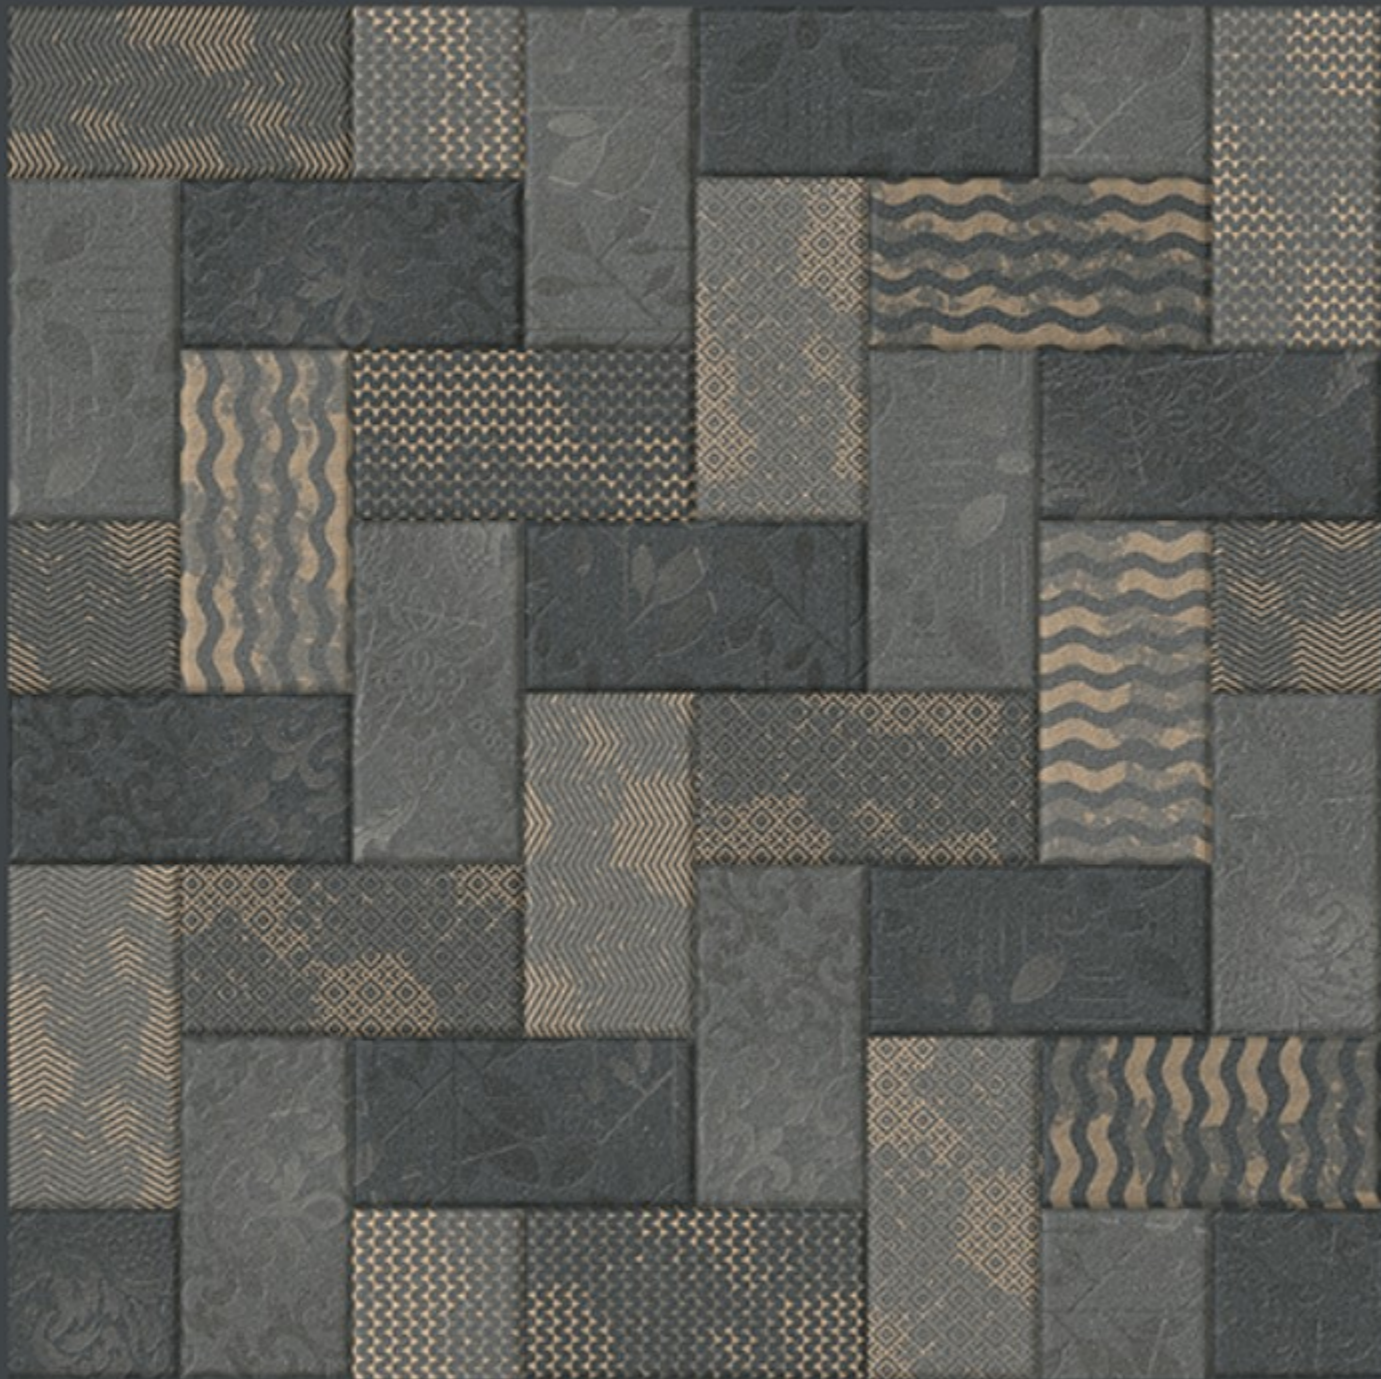

FROST
RESISTANCE

ZERO
MAINTENANCE

RESIDENTIAL

DURABLE

ECO
FRIENDLY

400x
400mm
DIGITAL VITRIFIED
PARKING TILES

7706

Finish :- PUNCH