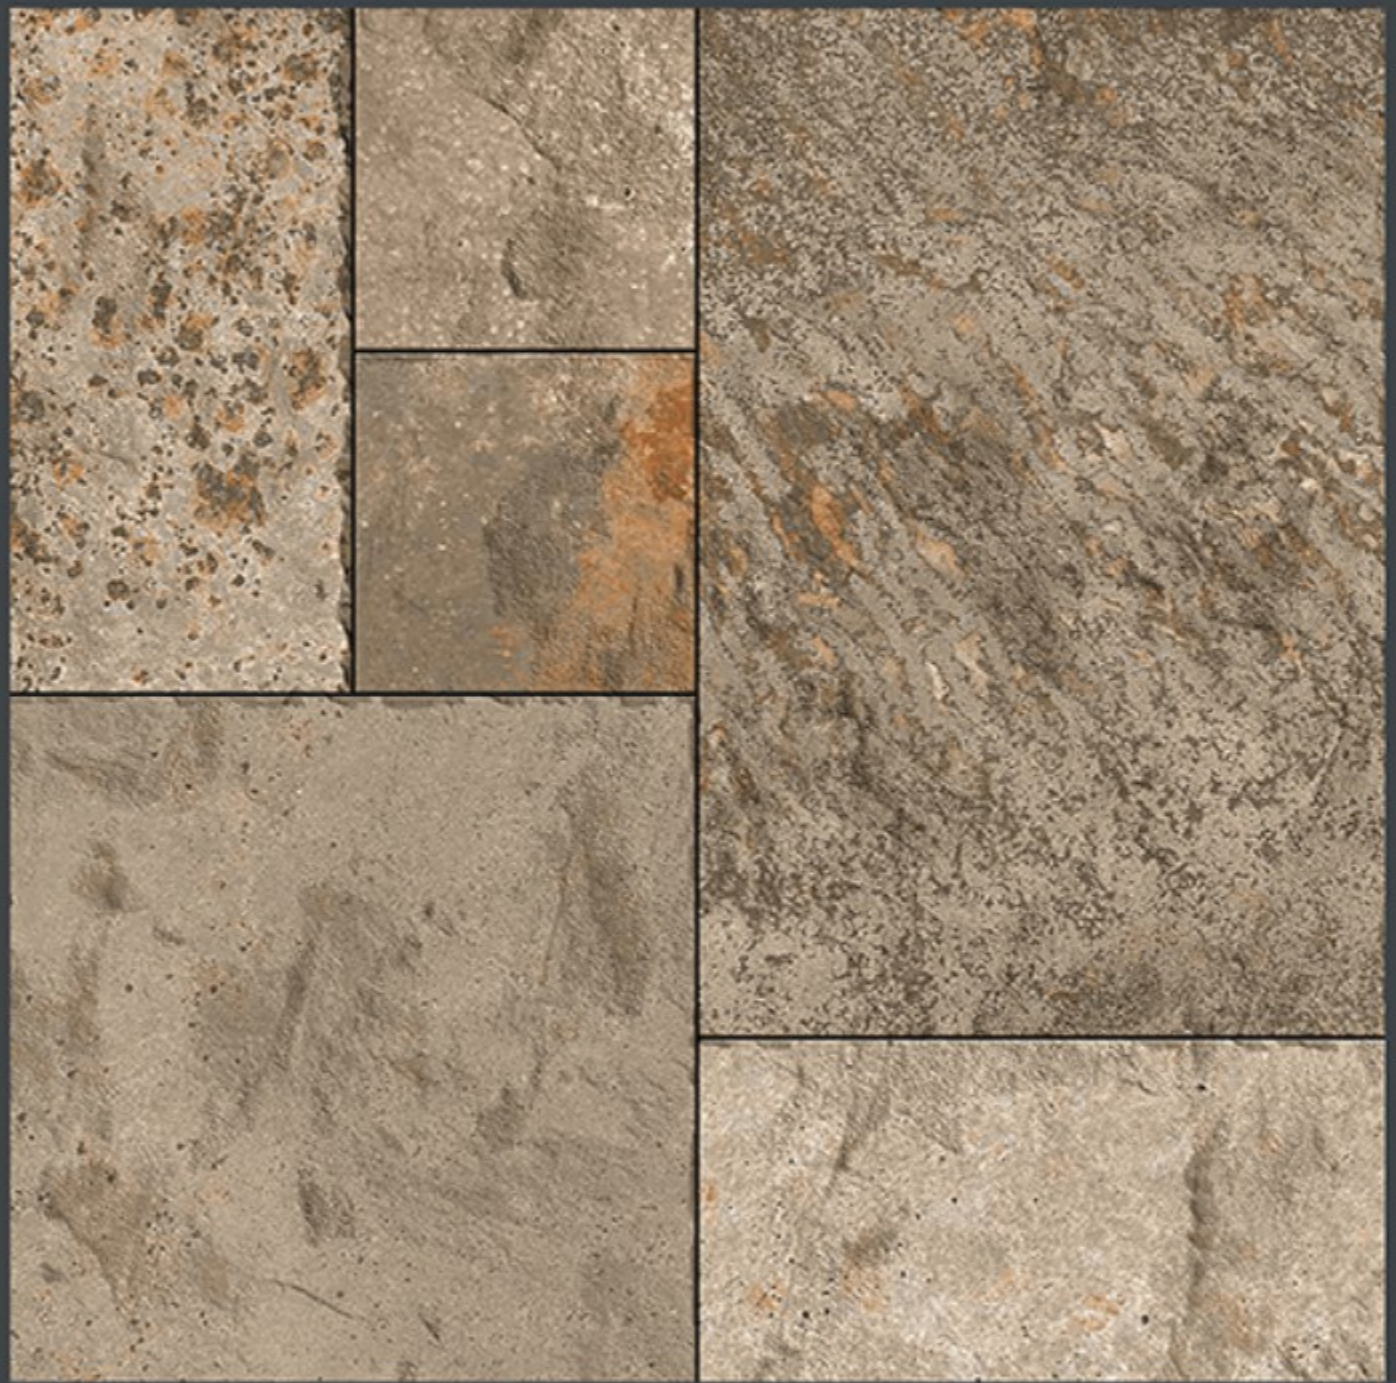

400x
400mm
DIGITAL VITRIFIED
PARKING TILES

7441

Finish :- PUNCH

HEAVY DUTY
PARKING TILES

- FROST RESISTANCE
- ZERO MAINTENANCE
- RESIDENTIAL
- DURABLE
- ECO FRIENDLY