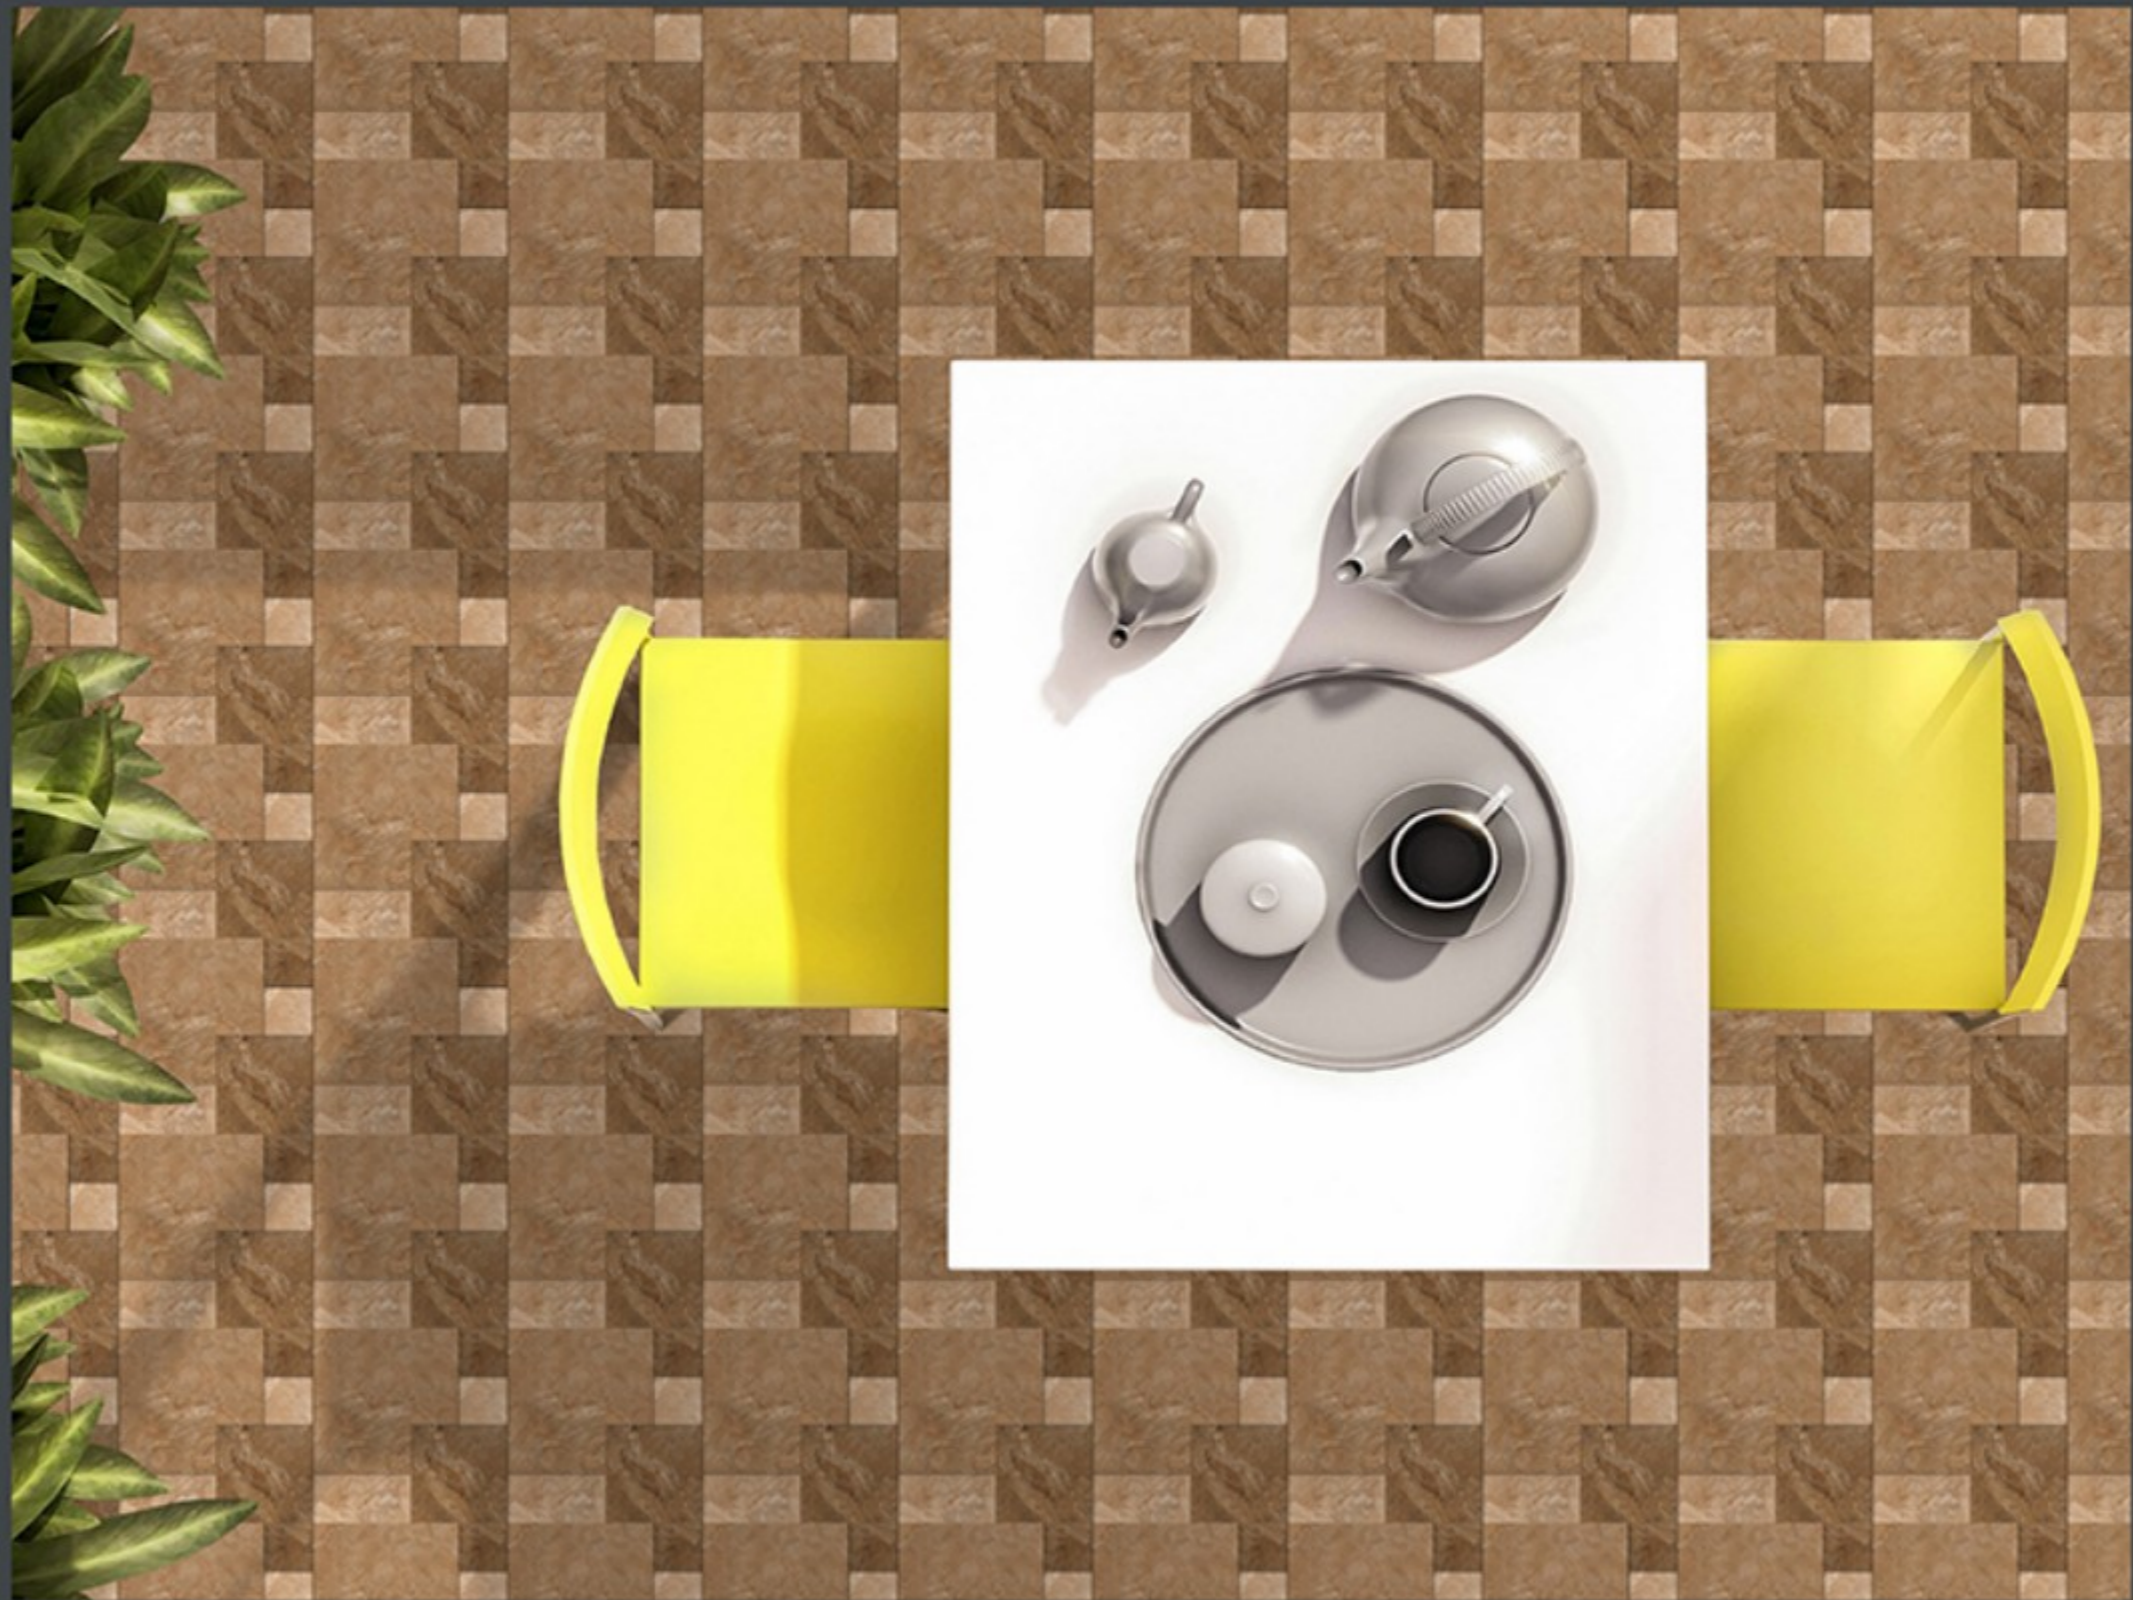

HEAVY DUTY
PARKING TILES