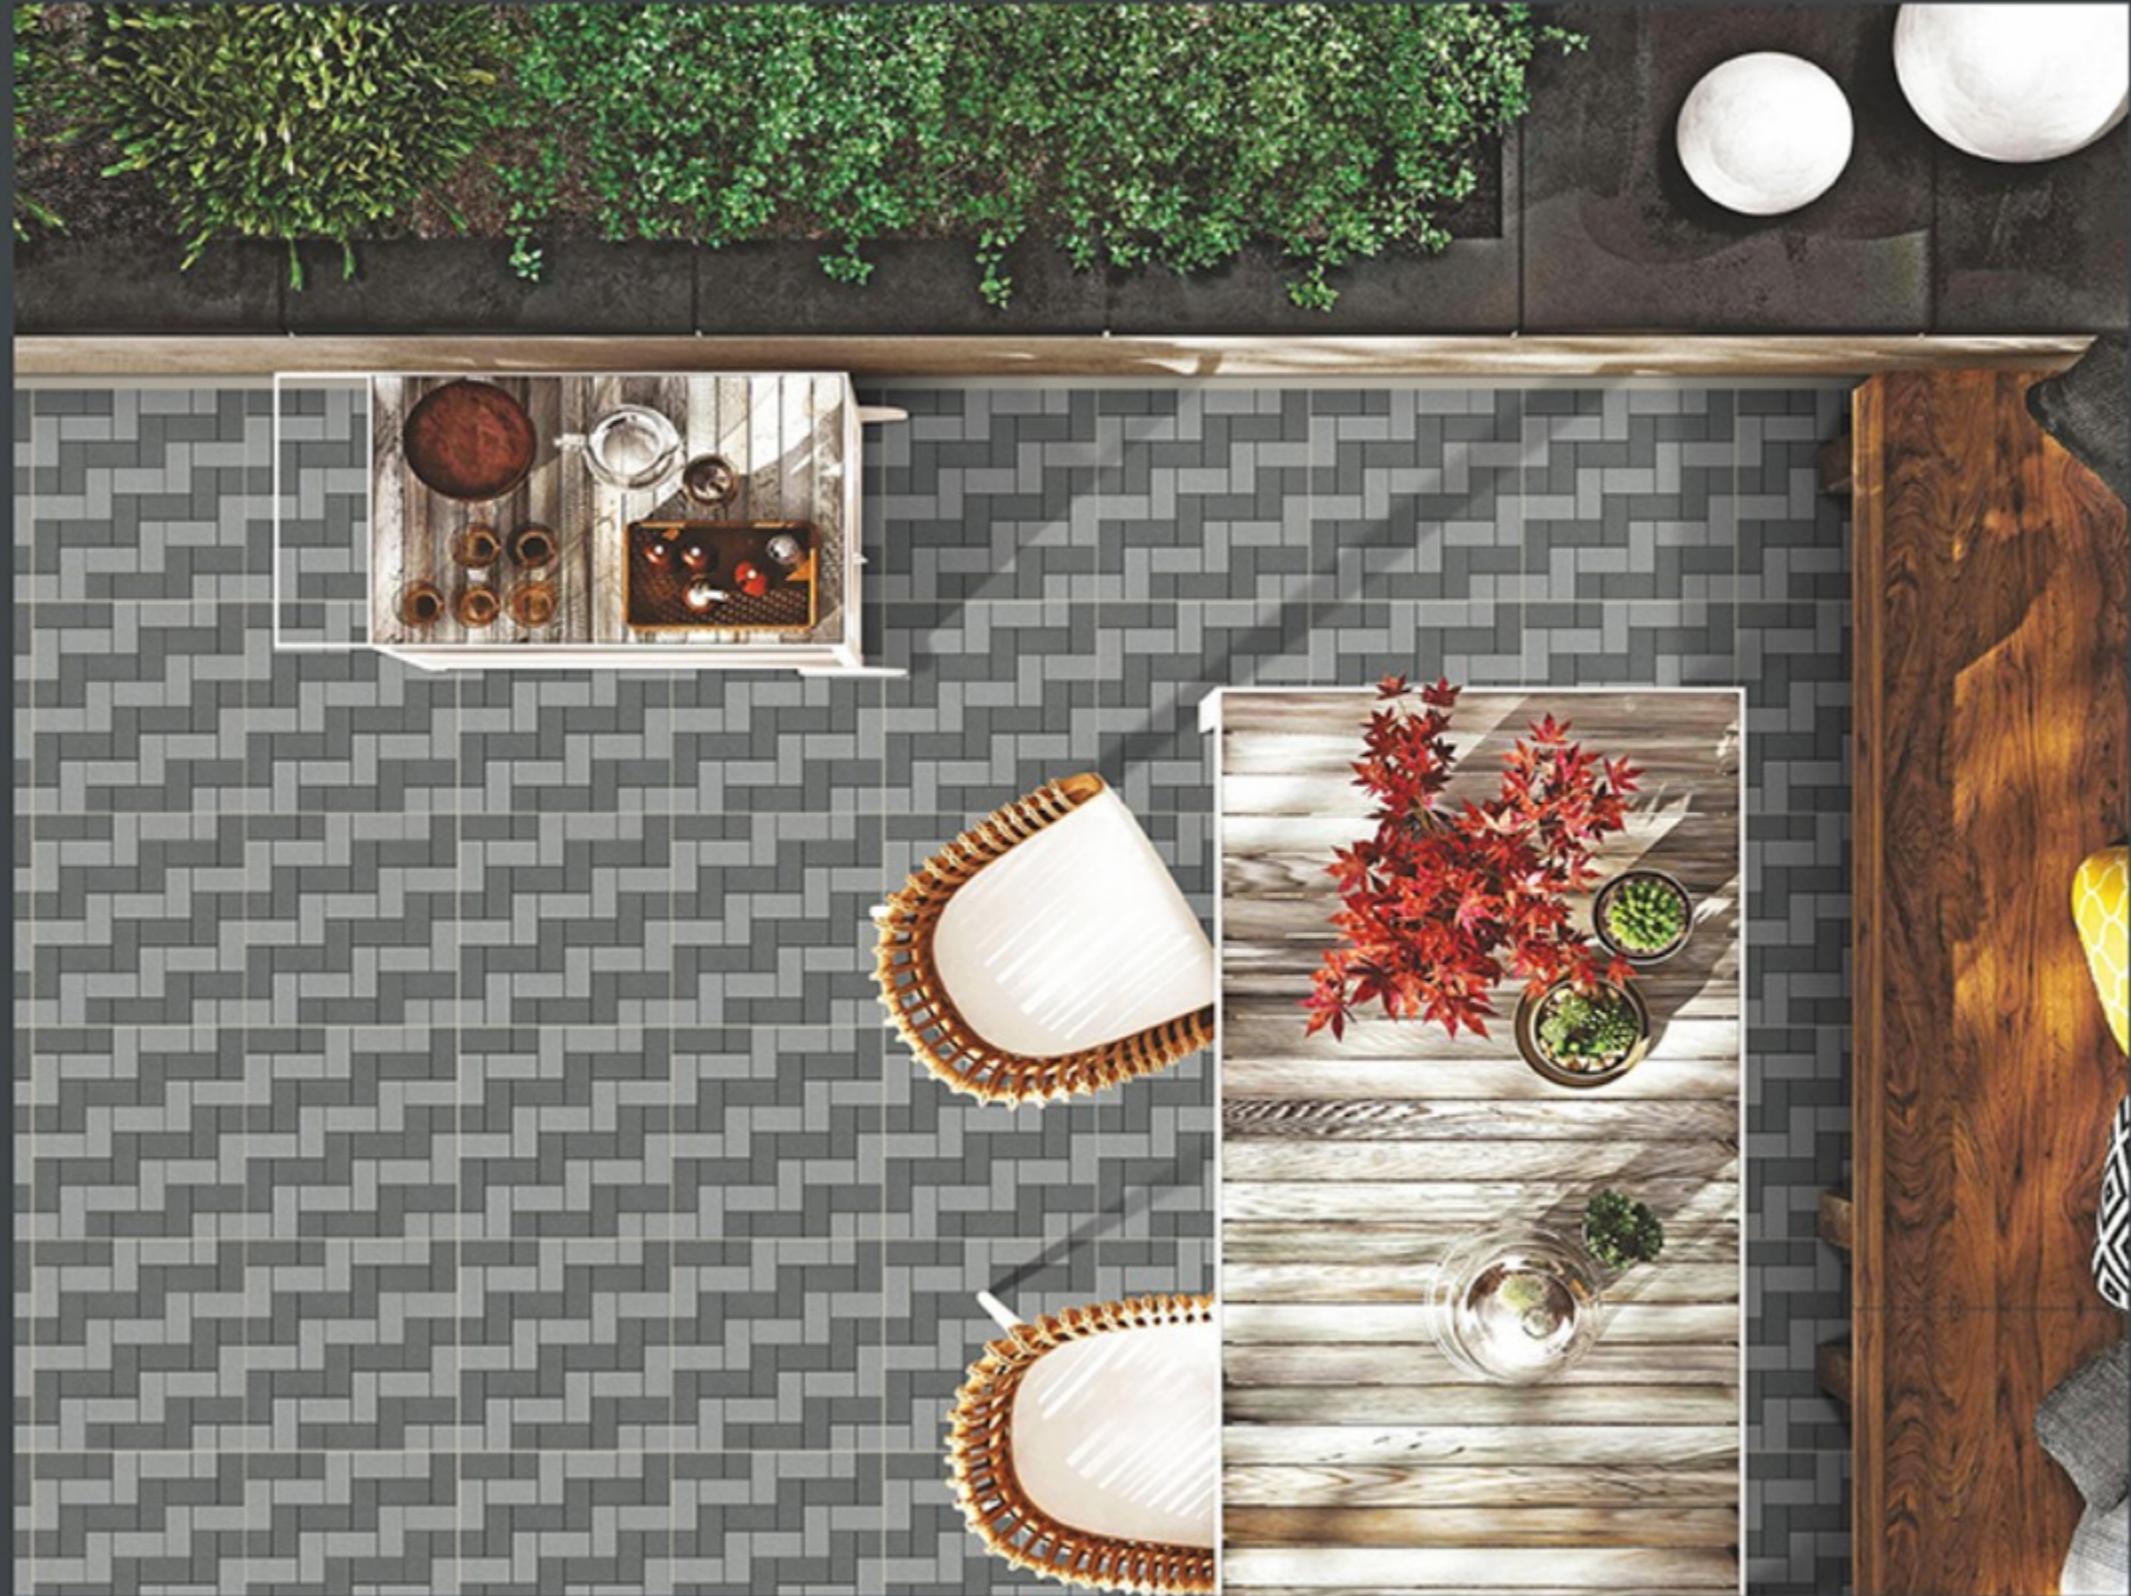

HEAVY DUTY
PARKING TILES

-  FROST RESISTANCE
-  ZERO MAINTENANCE
-  RESIDENTIAL
-  DURABLE
-  ECO FRIENDLY

400x
400mm
DIGITAL VITRIFIED
PARKING TILES

7737

HEAVY DUTY
PARKING TILES

-  FROST RESISTANCE
-  ZERO MAINTENANCE
-  RESIDENTIAL
-  DURABLE
-  ECO FRIENDLY