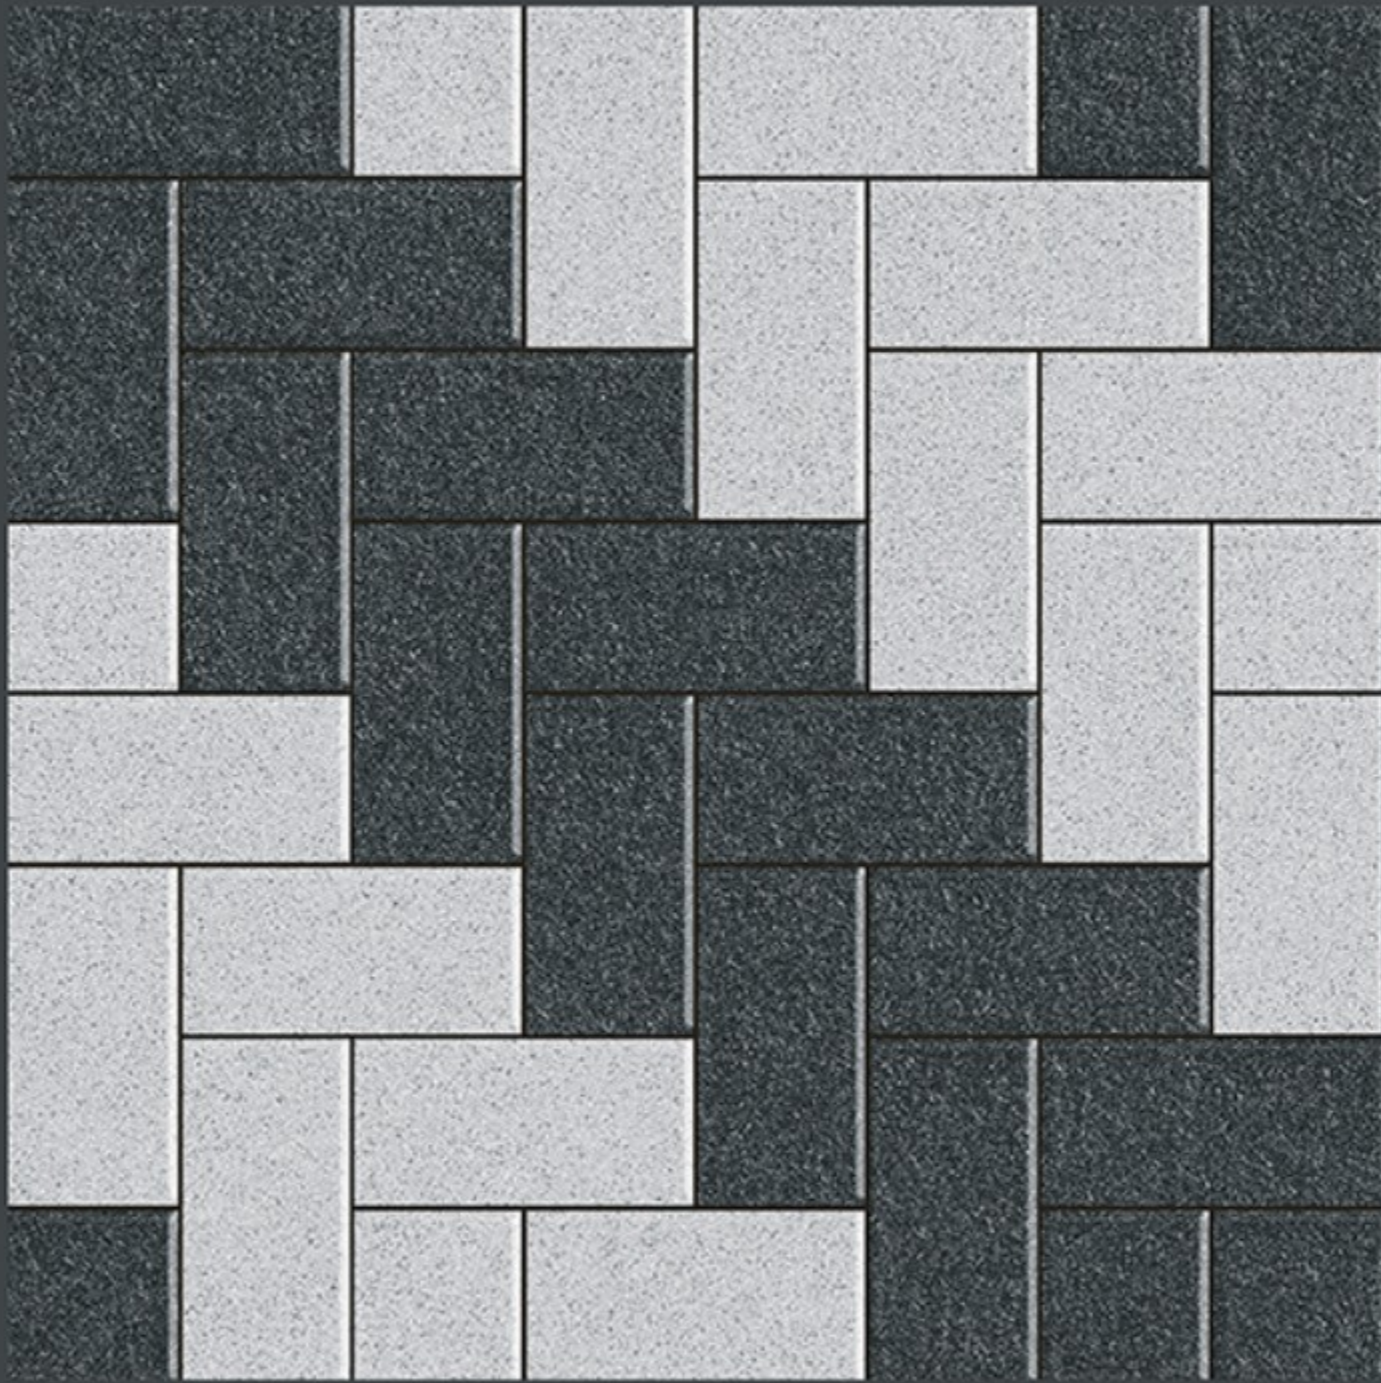

7714

HEAVY DUTY
PARKING TILES

400x
400mm
DIGITAL VITRIFIED
PARKING TILES

7716

Finish :- PUNCH

HEAVY DUTY
PARKING TILES

400x
400mm
DIGITAL VITRIFIED
PARKING TILES

7717