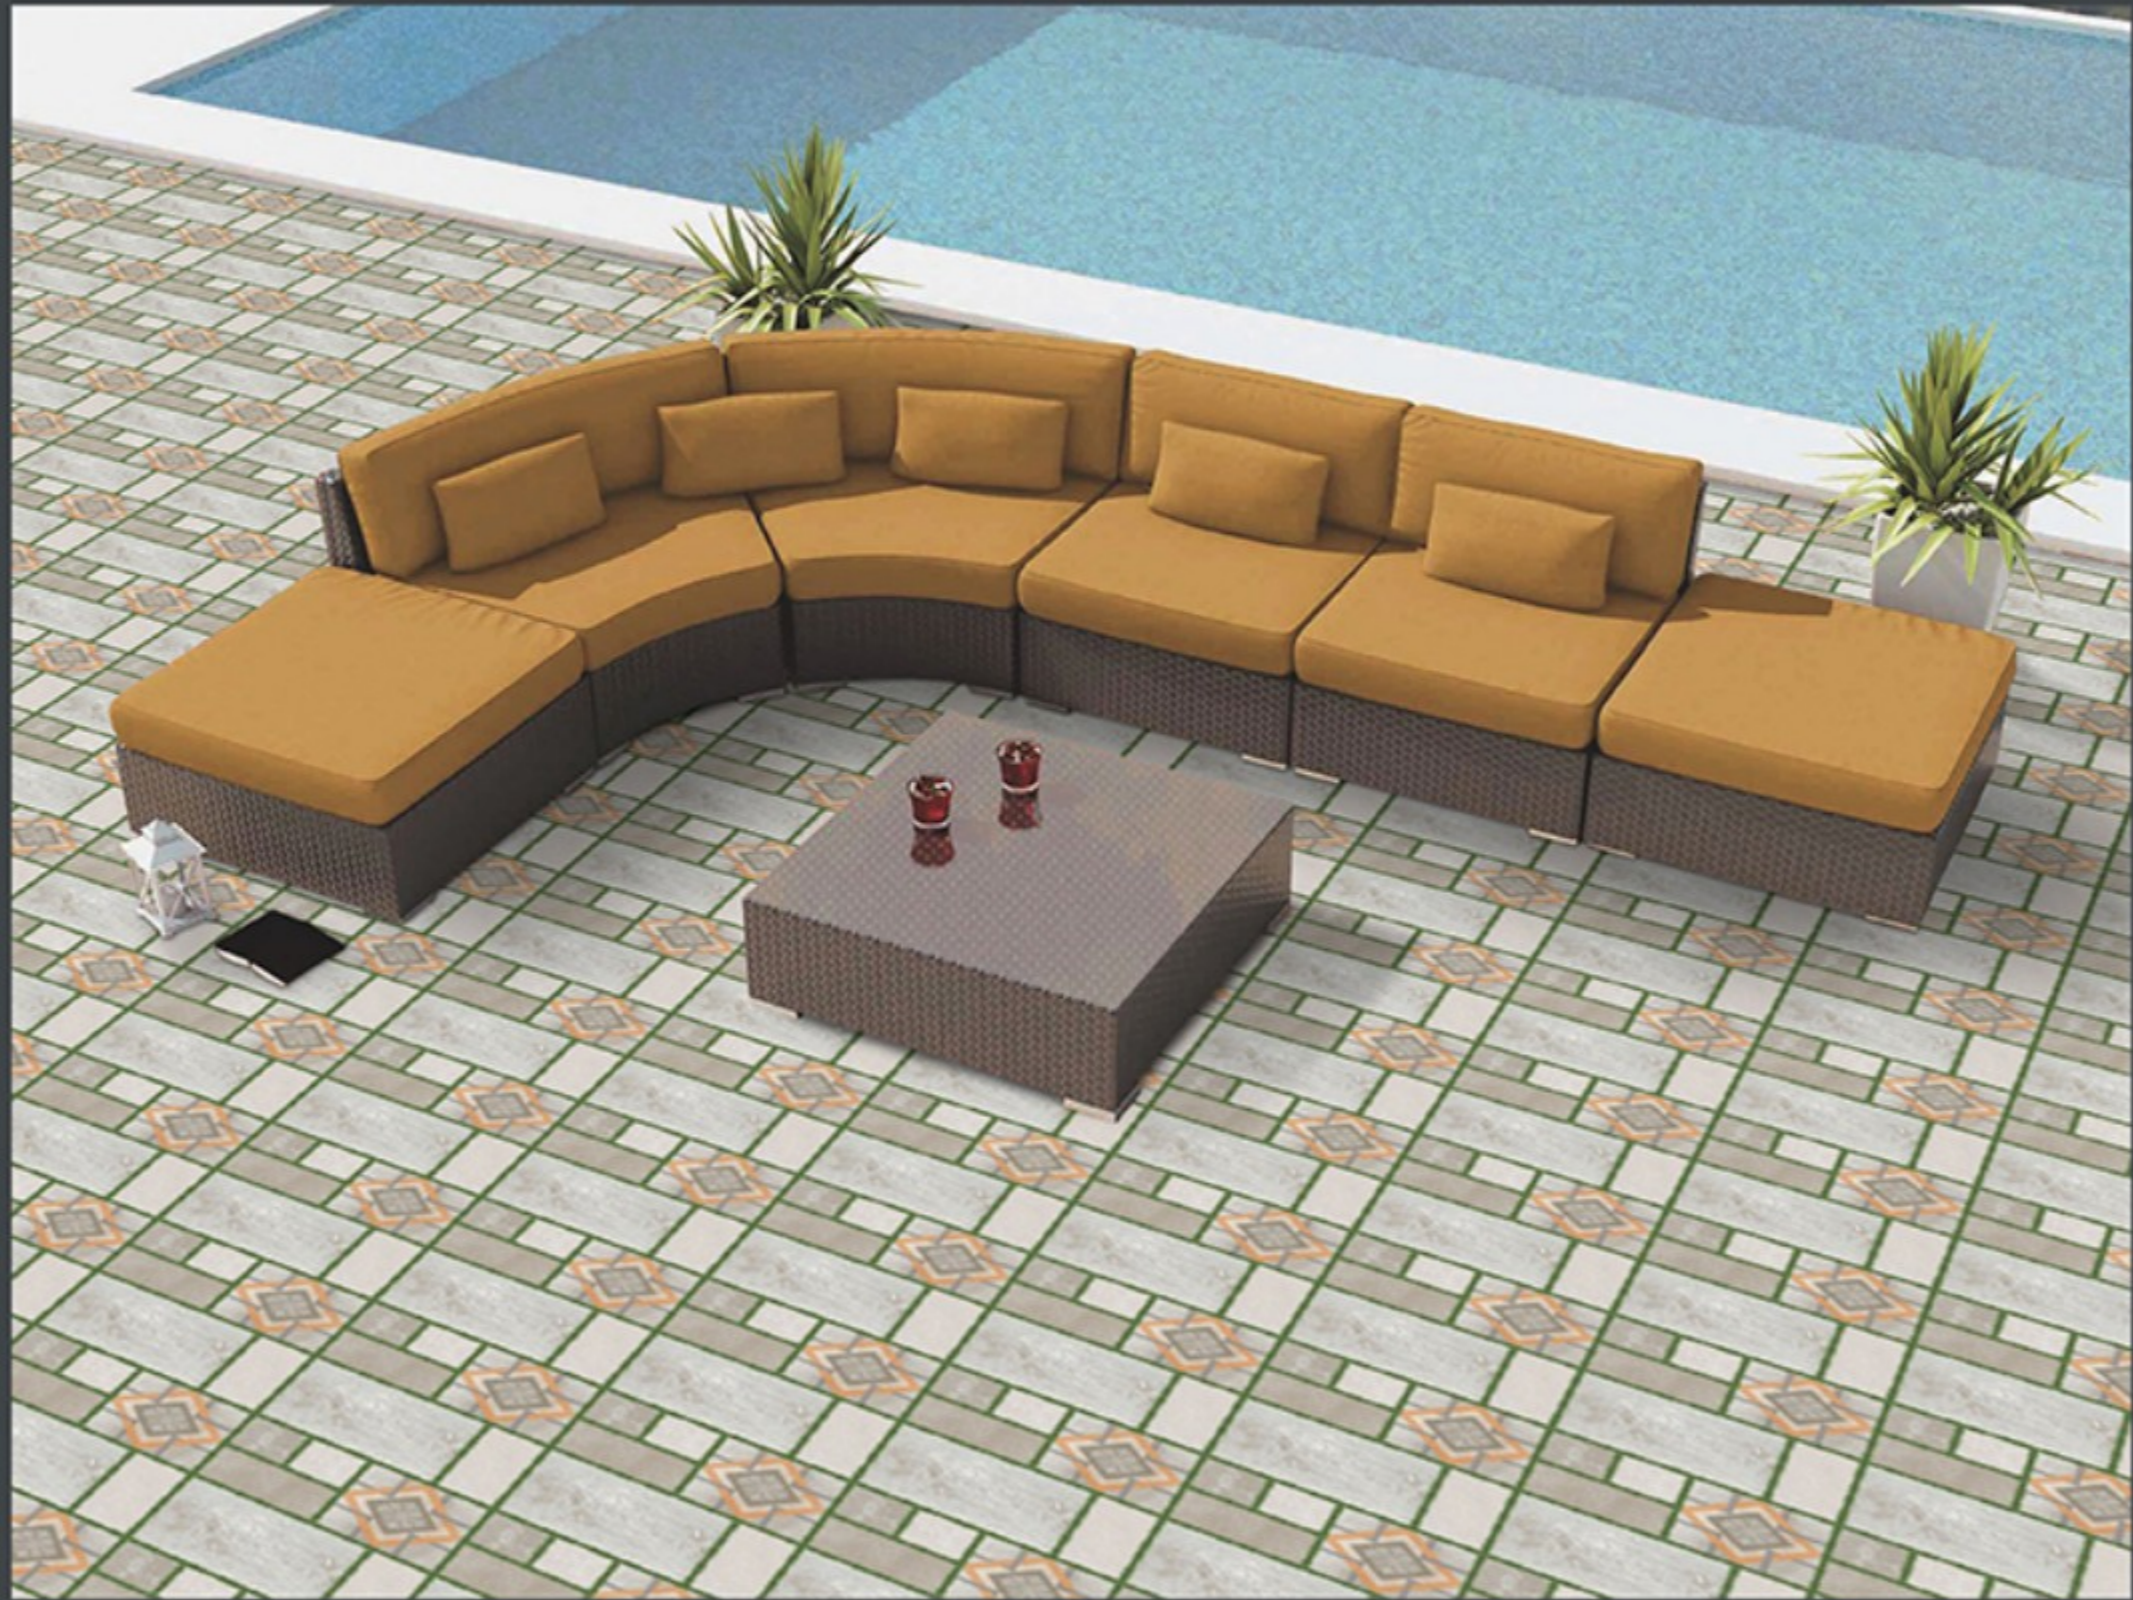

FROST
RESISTANCE

ZERO
MAINTENANCE

RESIDENTIAL

DURABLE

ECO
FRIENDLY

400x
400mm
DIGITAL VITRIFIED
PARKING TILES

7407

HEAVY DUTY
PARKING TILES