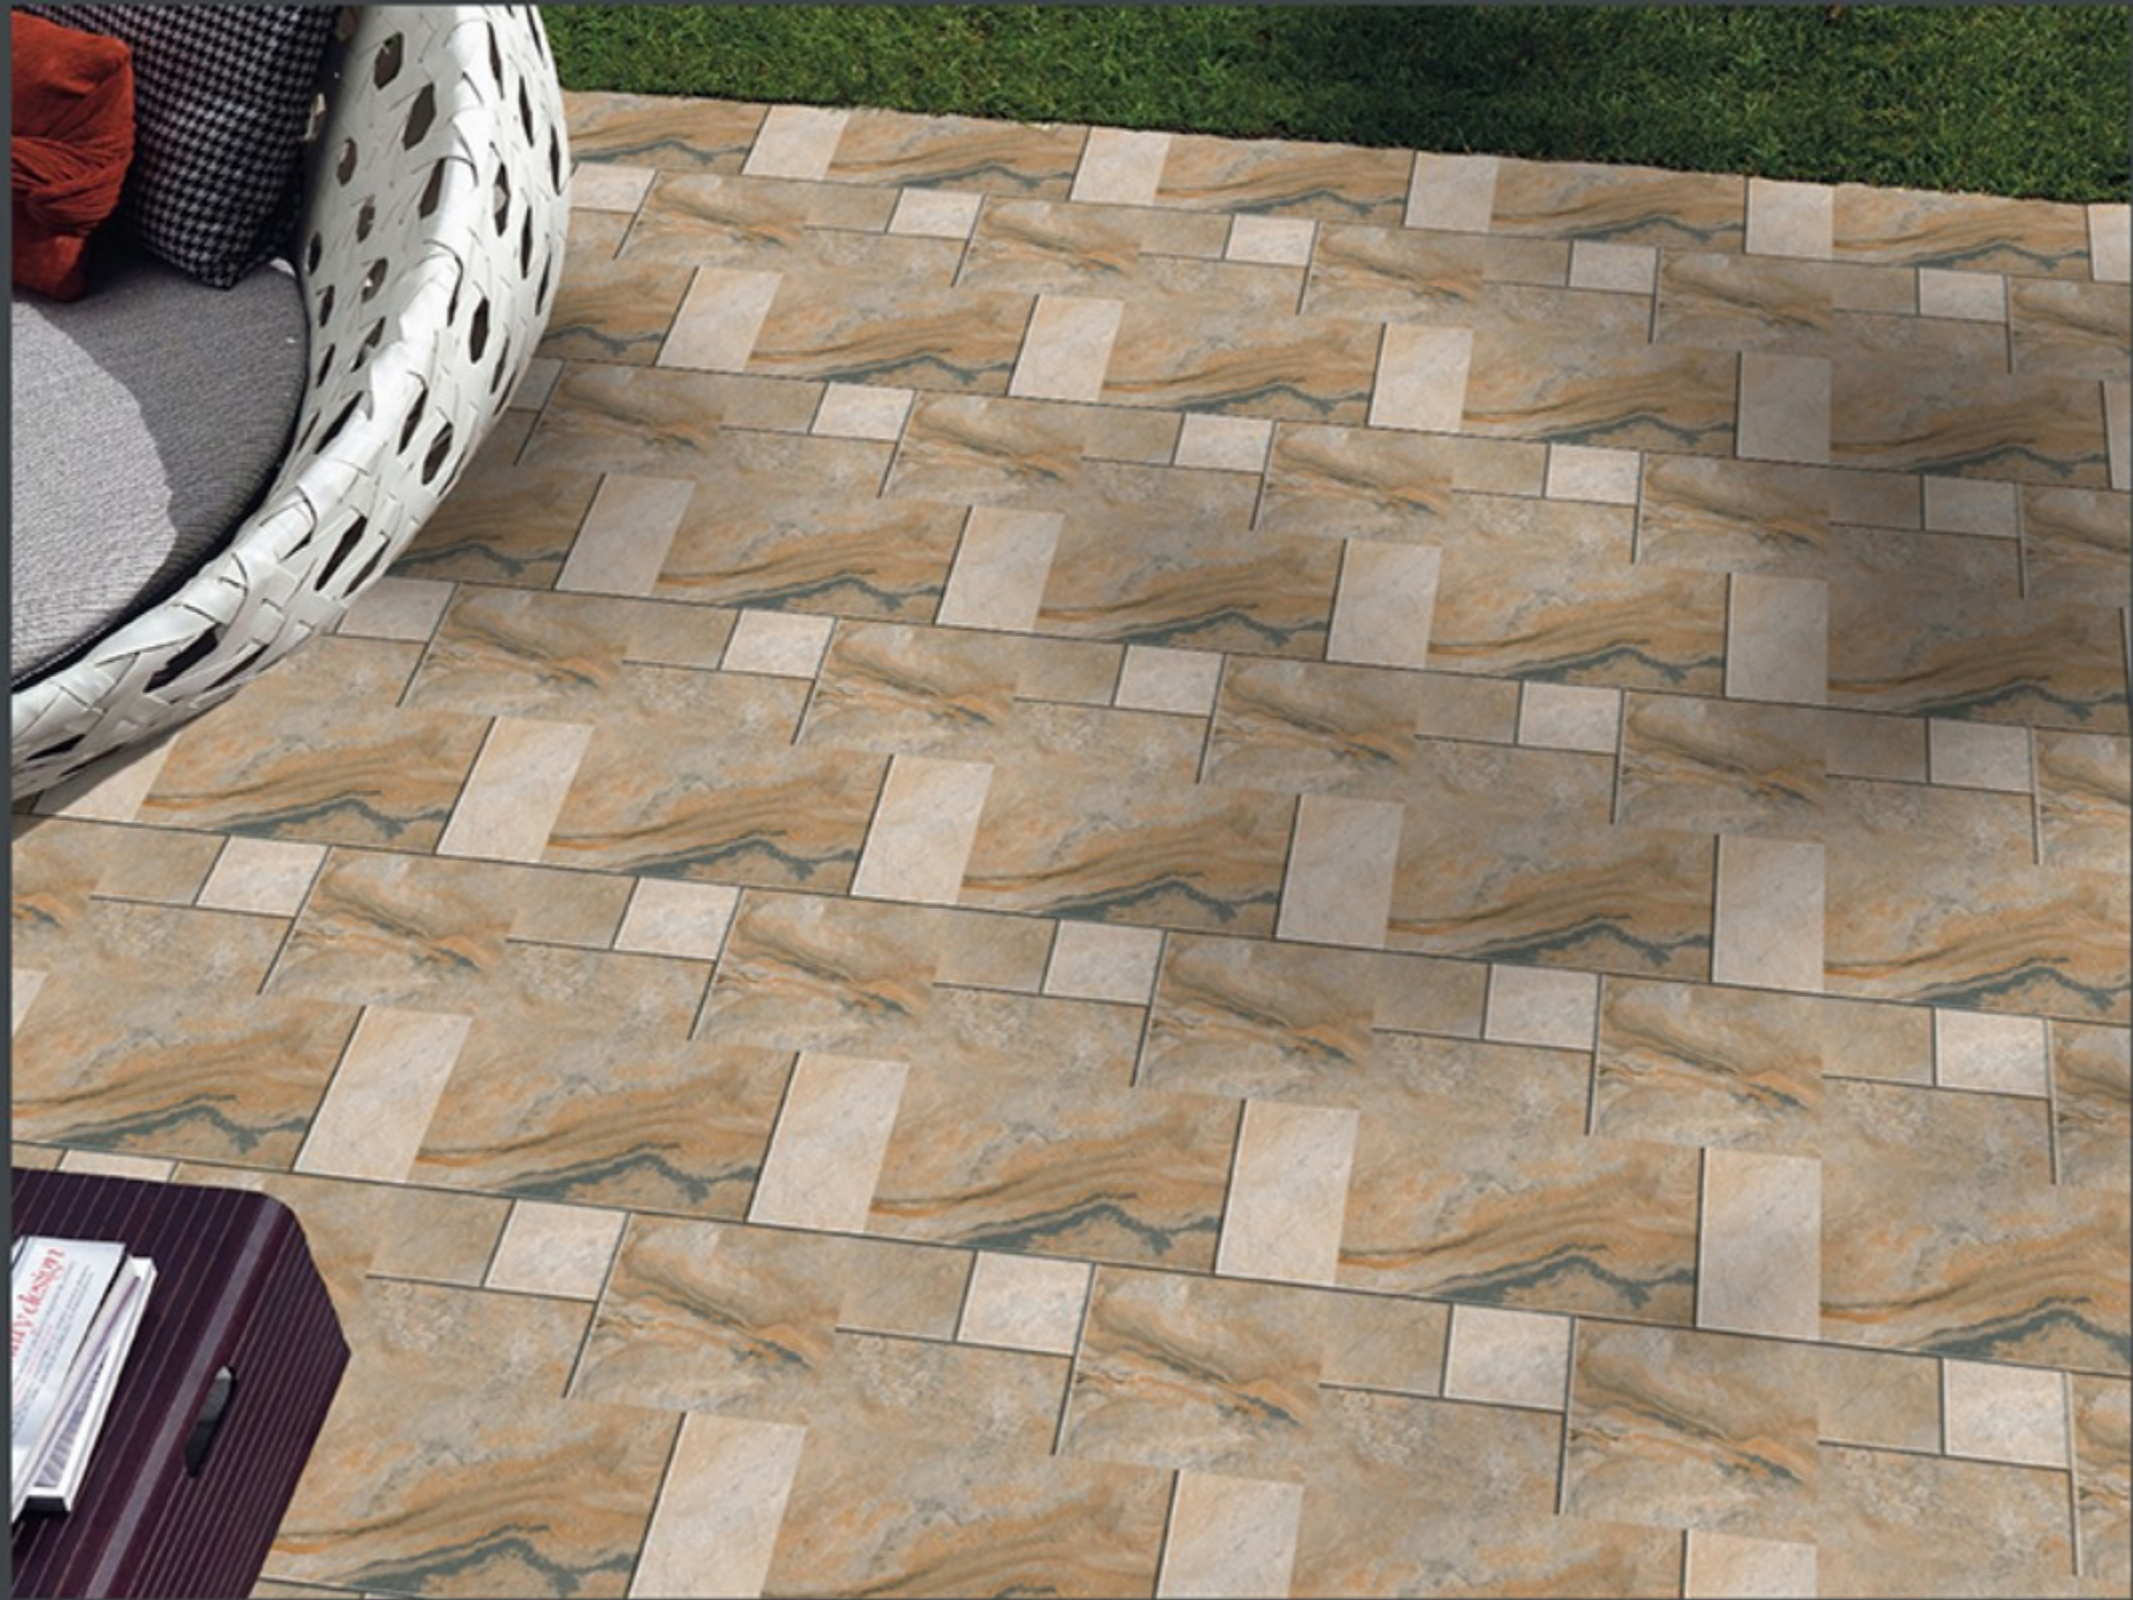

HEAVY DUTY
PARKING TILES

FROST
RESISTANCE

ZERO
MAINTENANCE

RESIDENTIAL

DURABLE

ECO
FRIENDLY