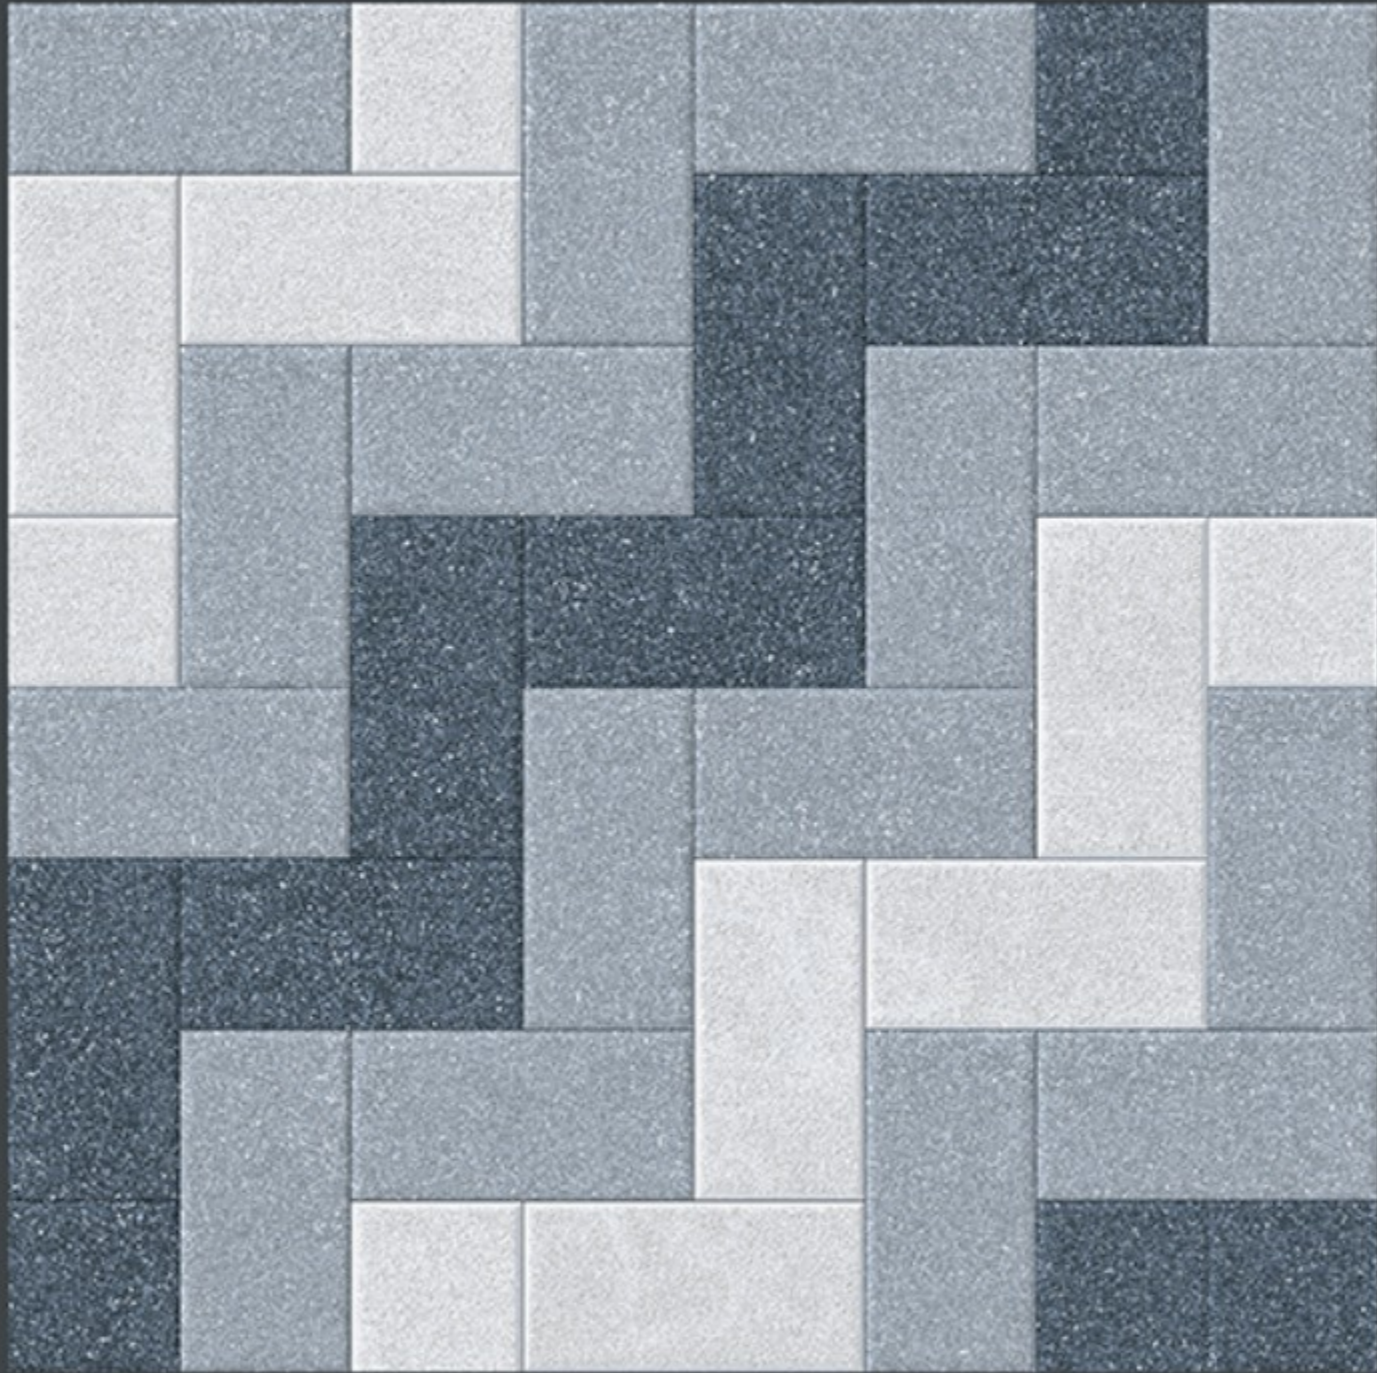

400x
400mm
DIGITAL VITRIFIED
PARKING TILES

7742

Finish :- PUNCH

HEAVY DUTY
PARKING TILES