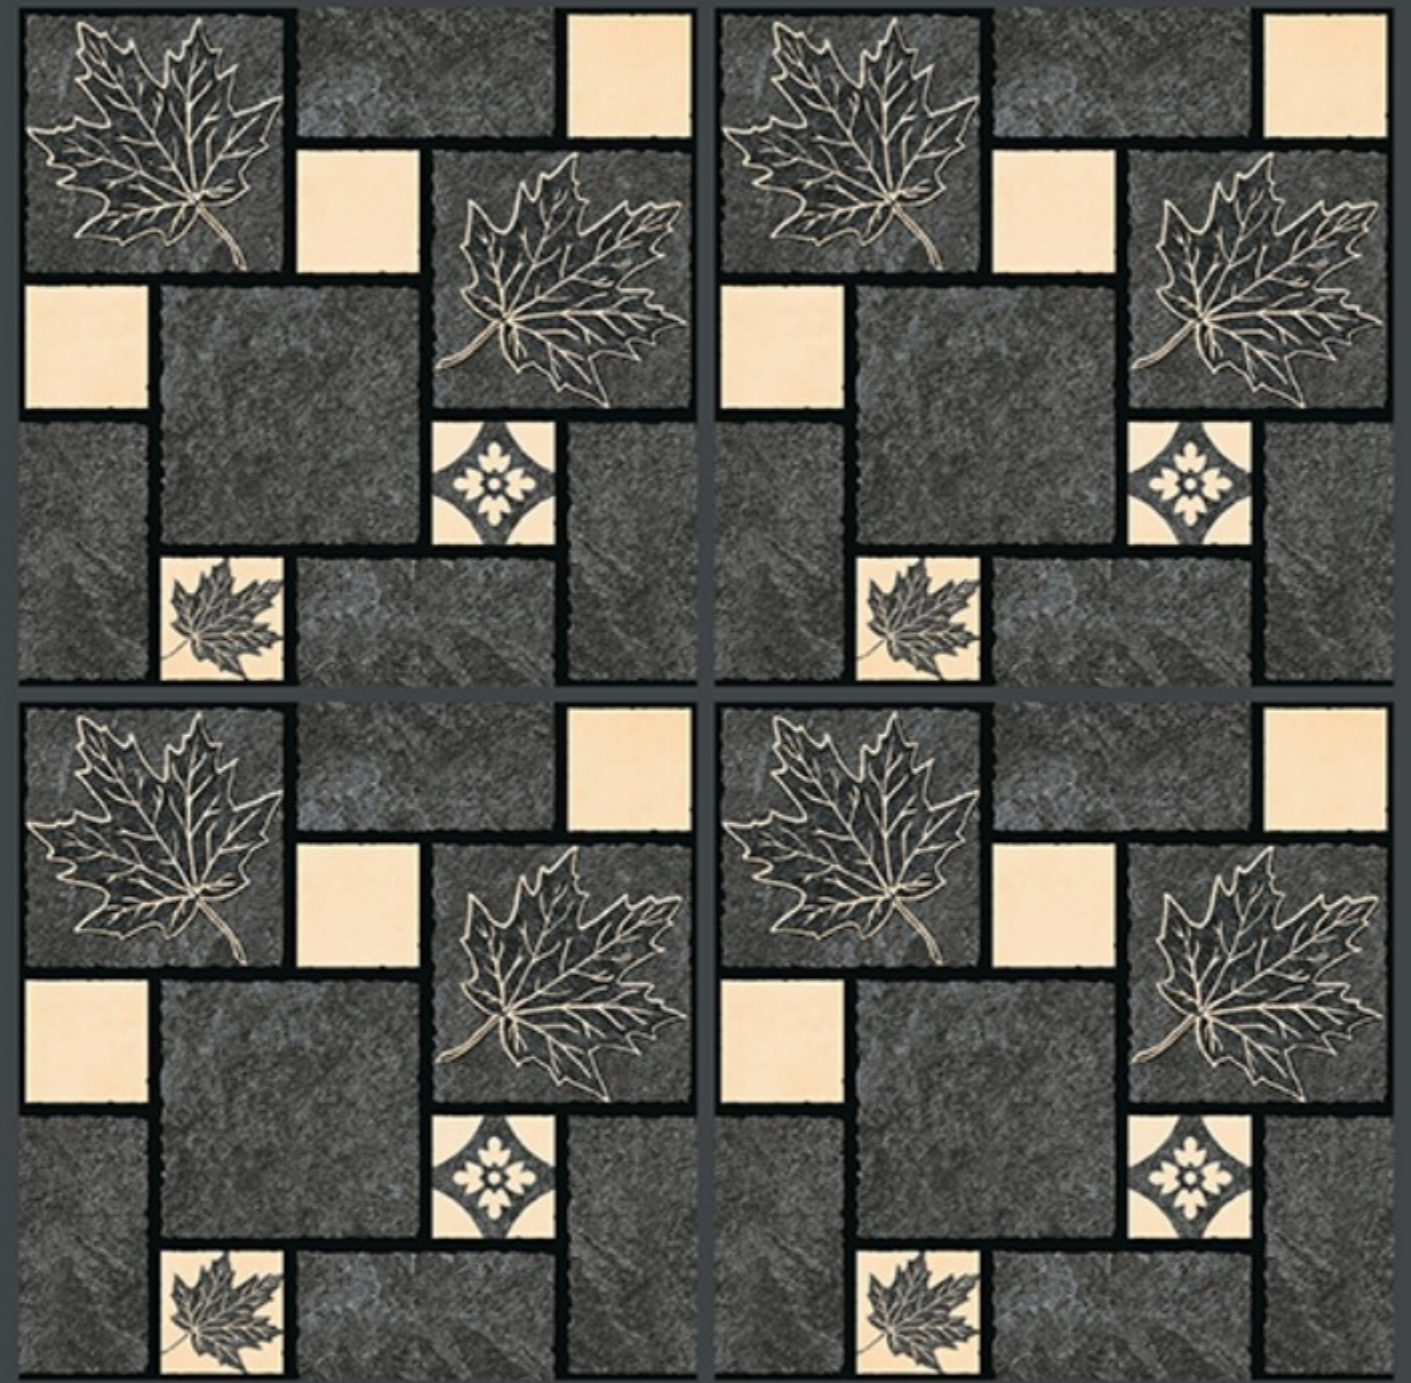

PUNCH

400X
400MM

400x
400mm
DIGITAL VITRIFIED
PARKING TILES

7801

Finish :- PUNCH

HEAVY DUTY
PARKING TILES

-  FROST RESISTANCE
-  ZERO MAINTENANCE
-  RESIDENTIAL
-  DURABLE
-  ECO FRIENDLY

400x
400mm
DIGITAL VITRIFIED
PARKING TILES