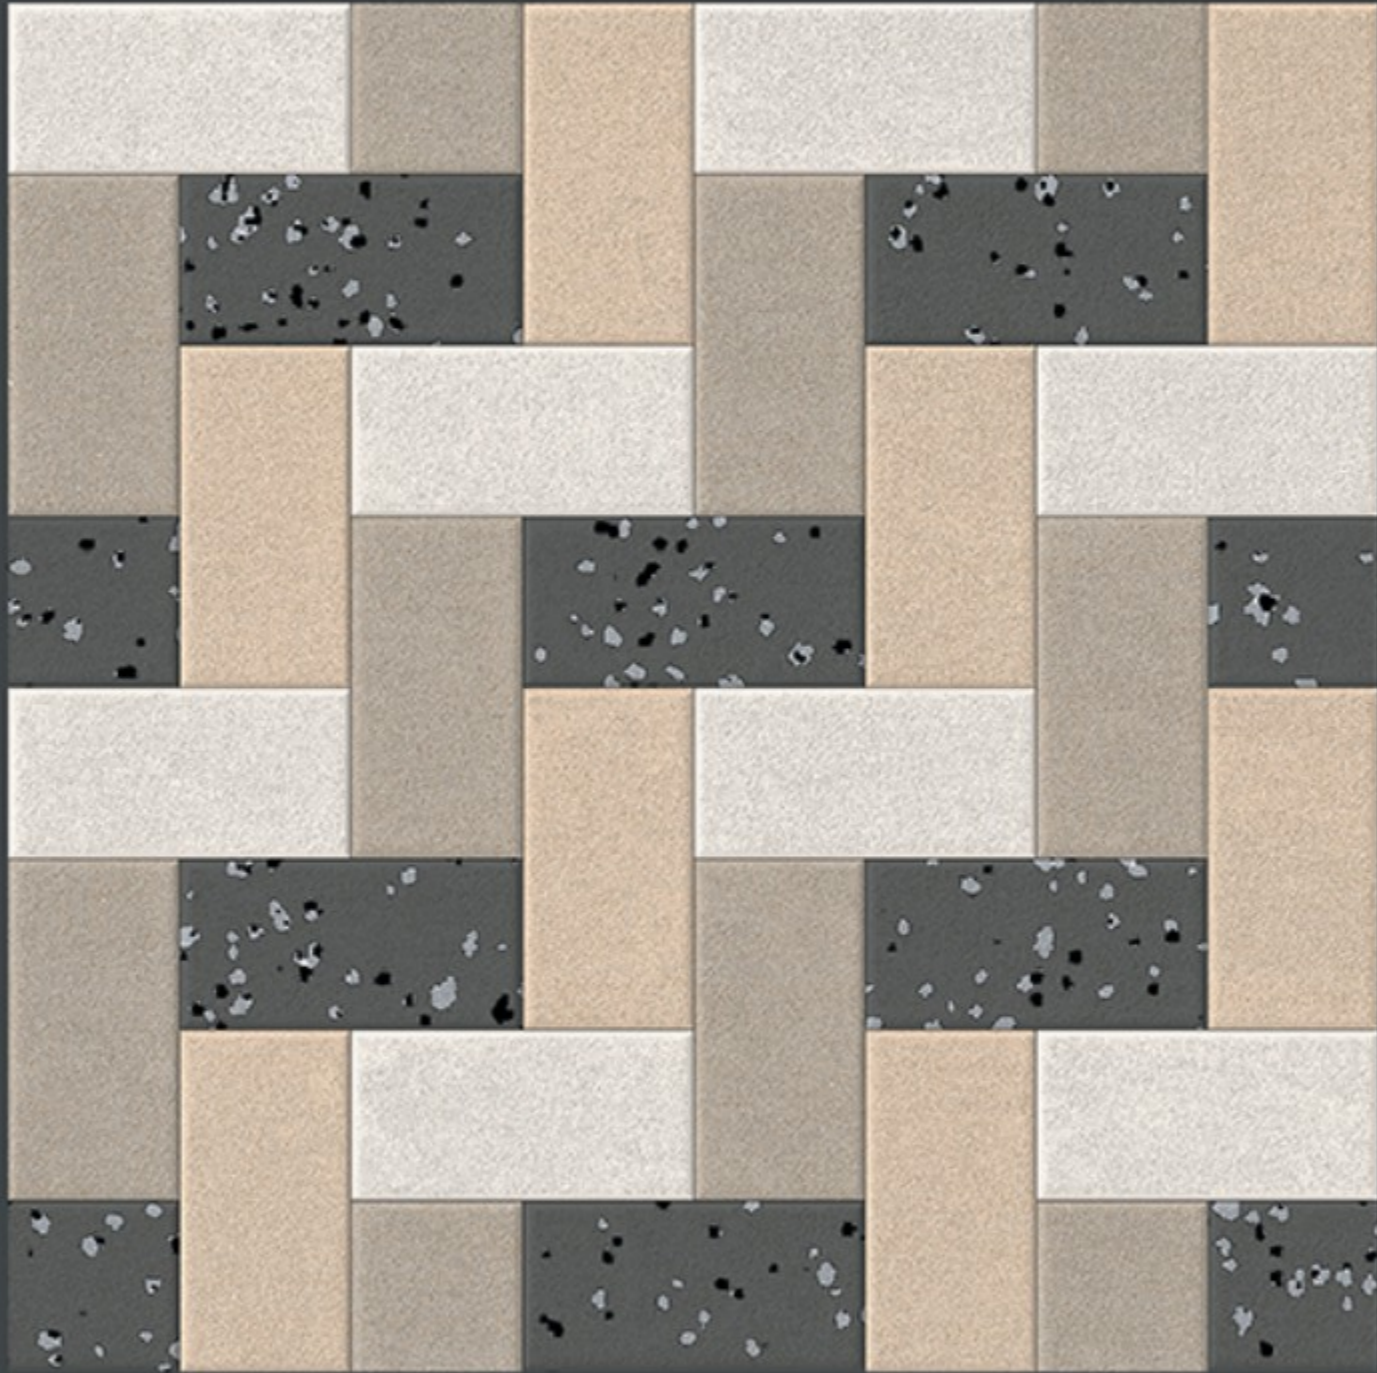

400x
400mm
DIGITAL VITRIFIED
PARKING TILES

7728

Finish :- PUNCH

HEAVY DUTY
PARKING TILES

-  FROST RESISTANCE
-  ZERO MAINTENANCE
-  RESIDENTIAL
-  DURABLE
-  ECO FRIENDLY

NEW
ARRIVAL

400x
400mm
DIGITAL VITRIFIED
PARKING TILES