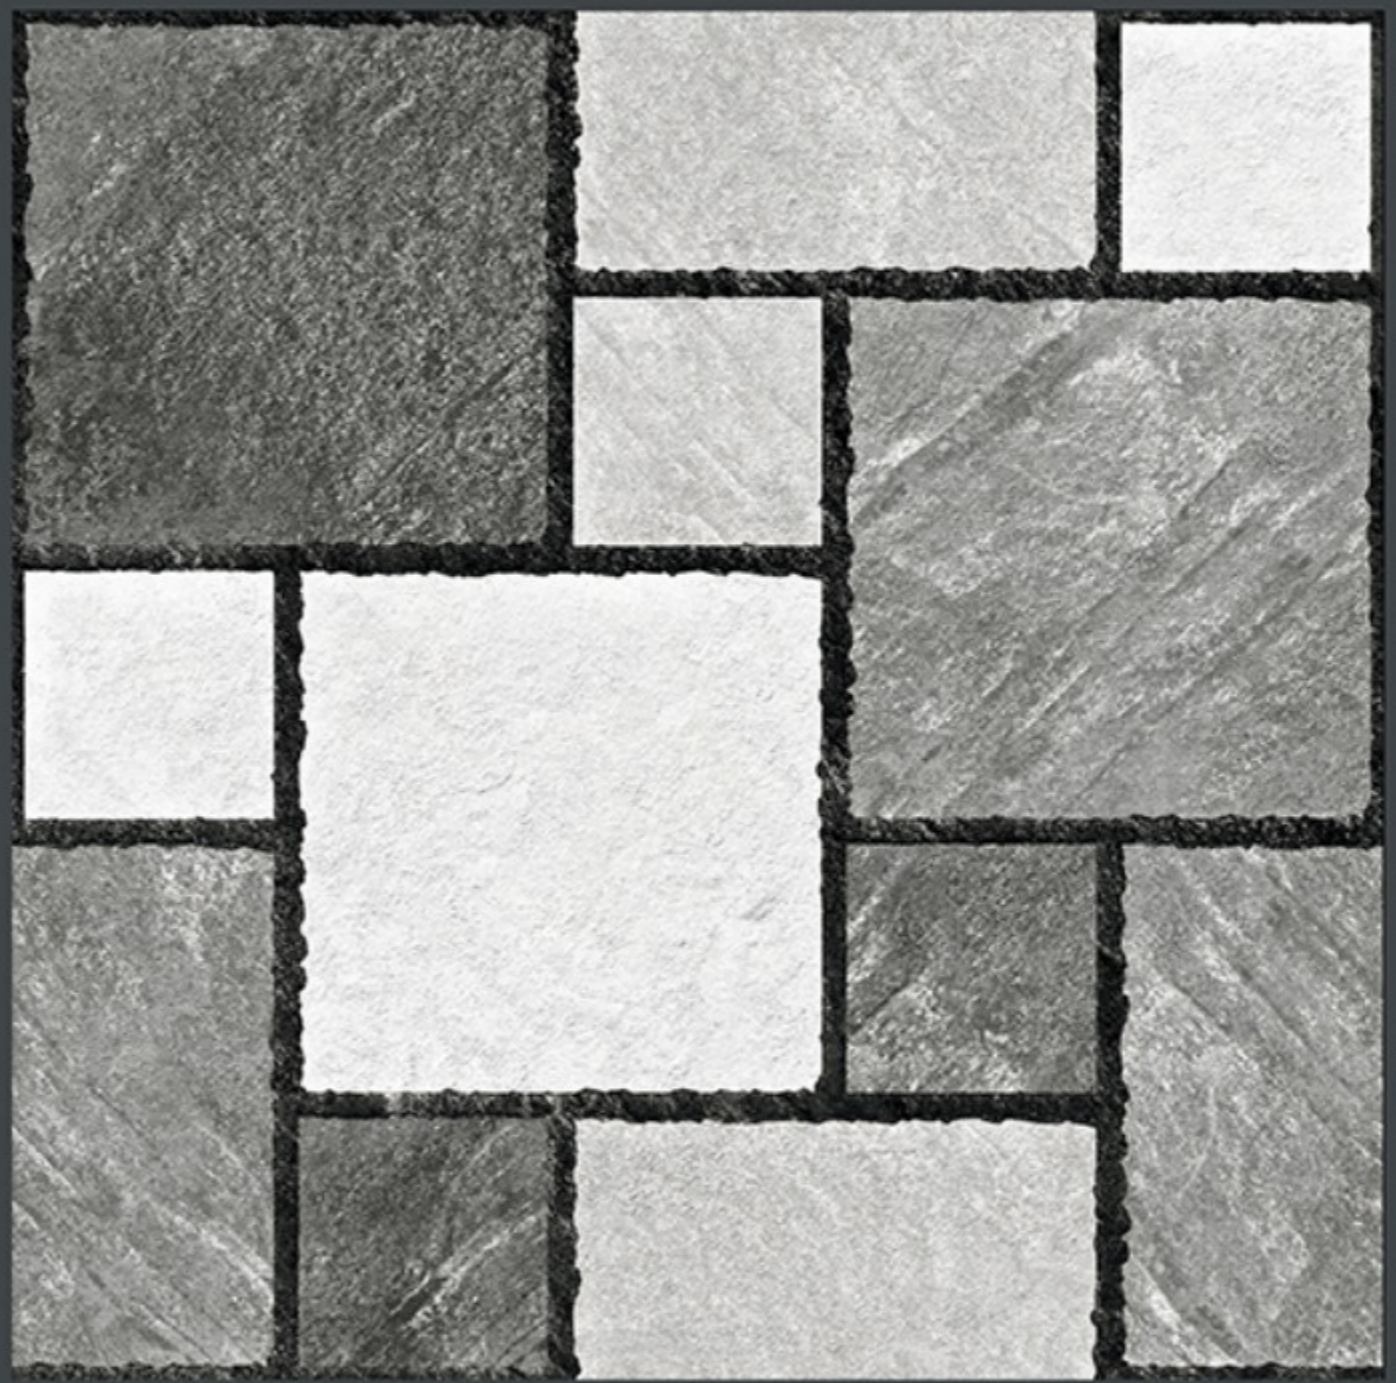

7831

Finish :- PUNCH

HEAVY DUTY
PARKING TILES

-  FROST RESISTANCE
-  ZERO MAINTENANCE
-  RESIDENTIAL
-  DURABLE
-  ECO FRIENDLY

NEW
ARRIVAL

400x
400mm
DIGITAL VITRIFIED
PARKING TILES

7832

Finish :- PUNCH