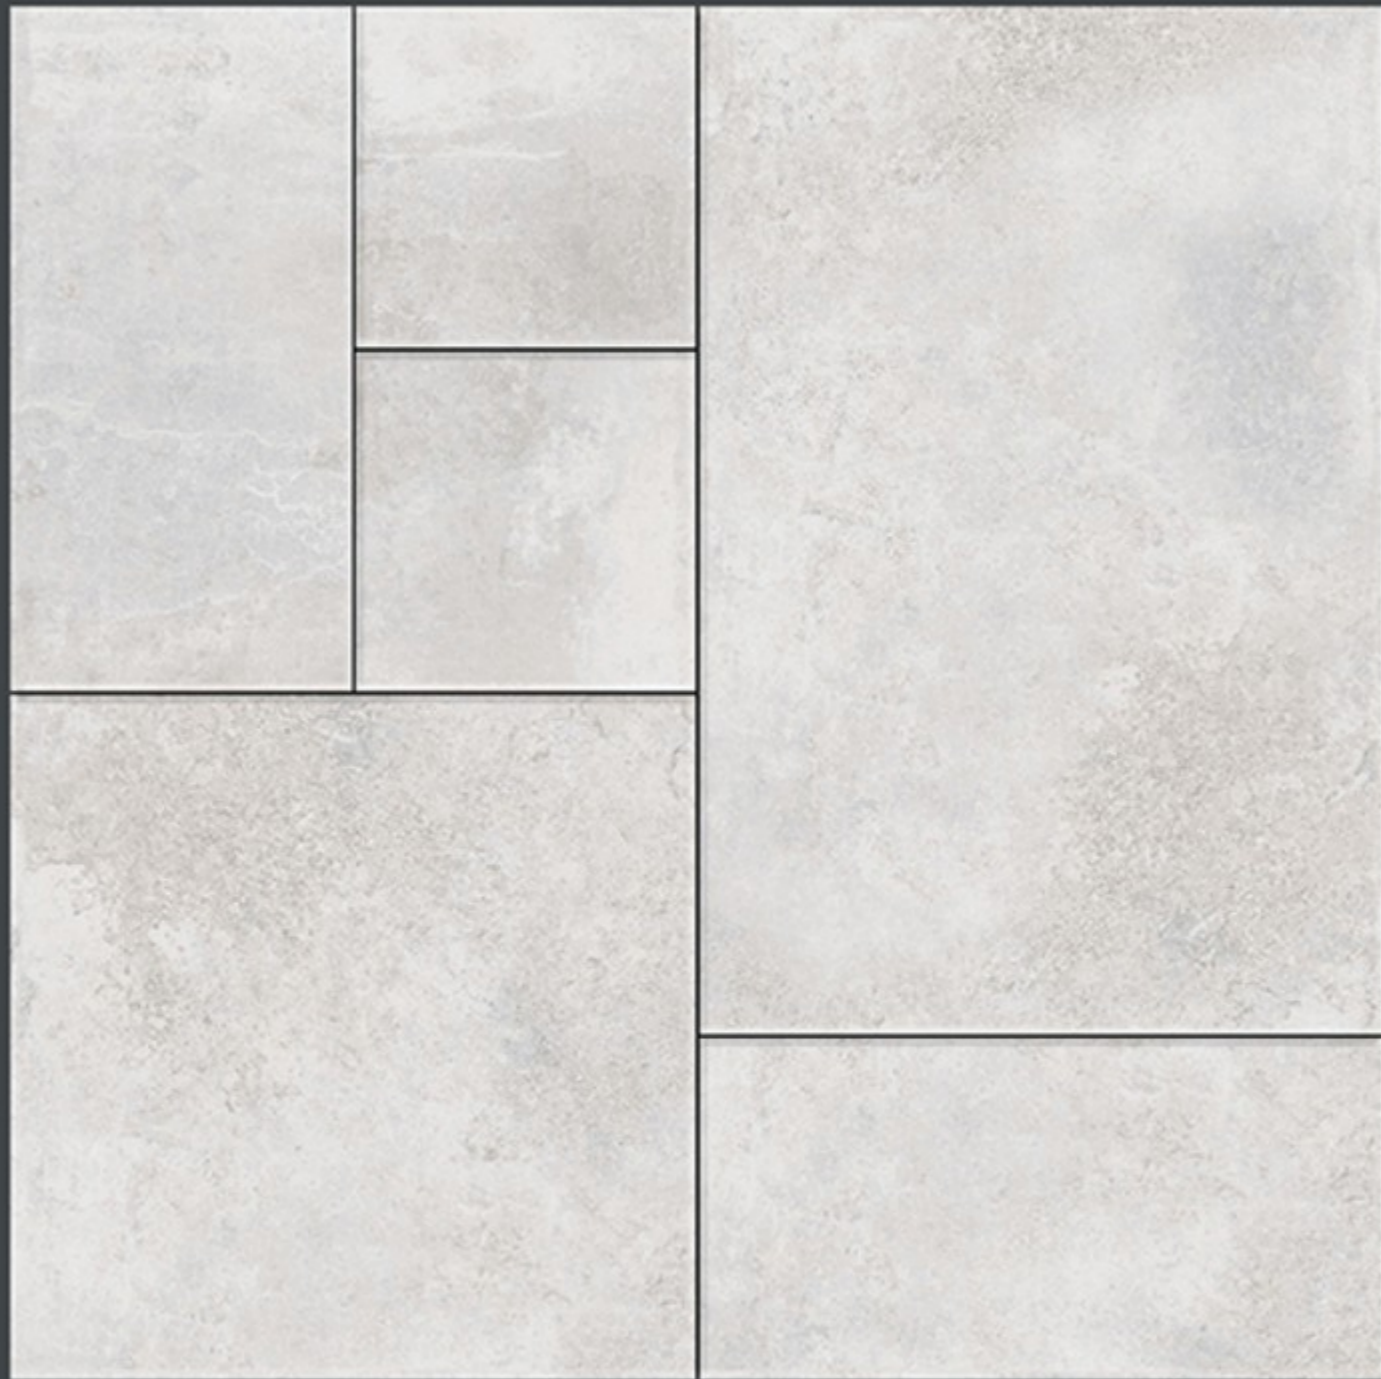

400x
400mm
DIGITAL VITRIFIED
PARKING TILES

7431