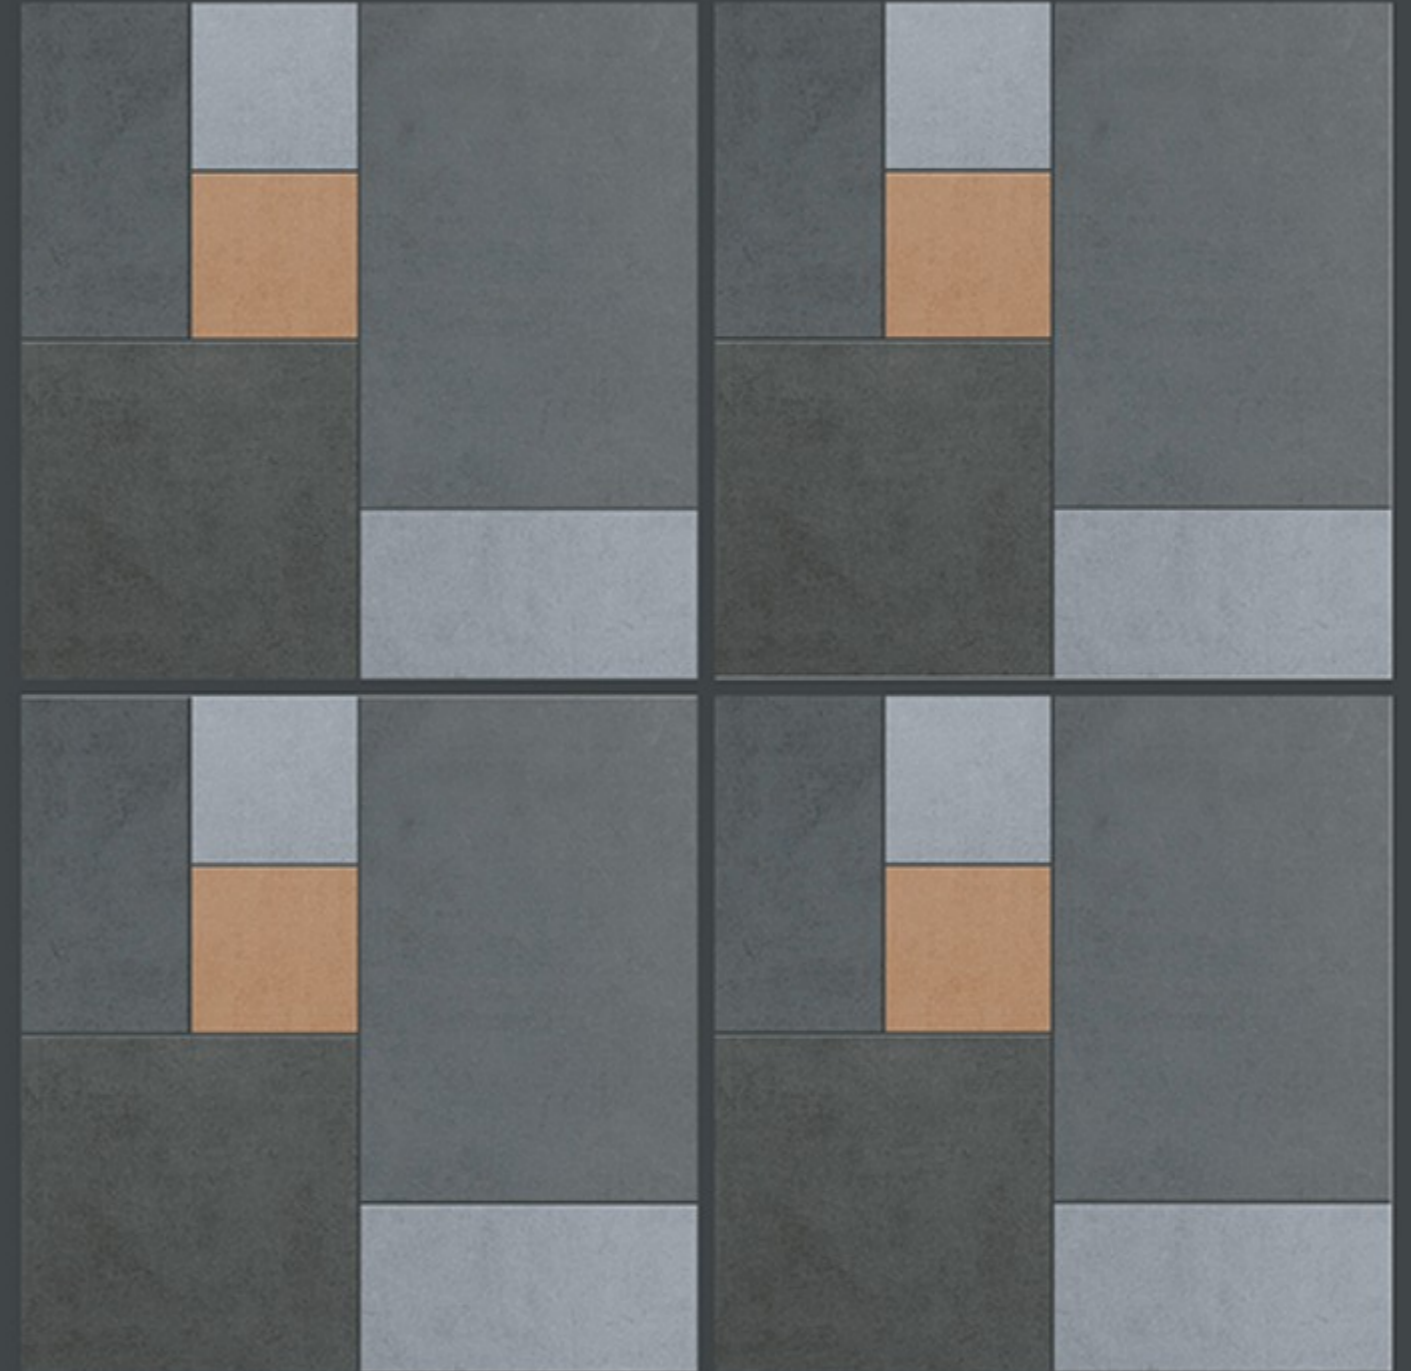

7448

HEAVY DUTY
PARKING TILES

400x
400mm
DIGITAL VITRIFIED
PARKING TILES

7450

Finish :- PUNCH

HEAVY DUTY
PARKING TILES

NEW
ARRIVAL

400x
400mm
DIGITAL VITRIFIED
PARKING TILES