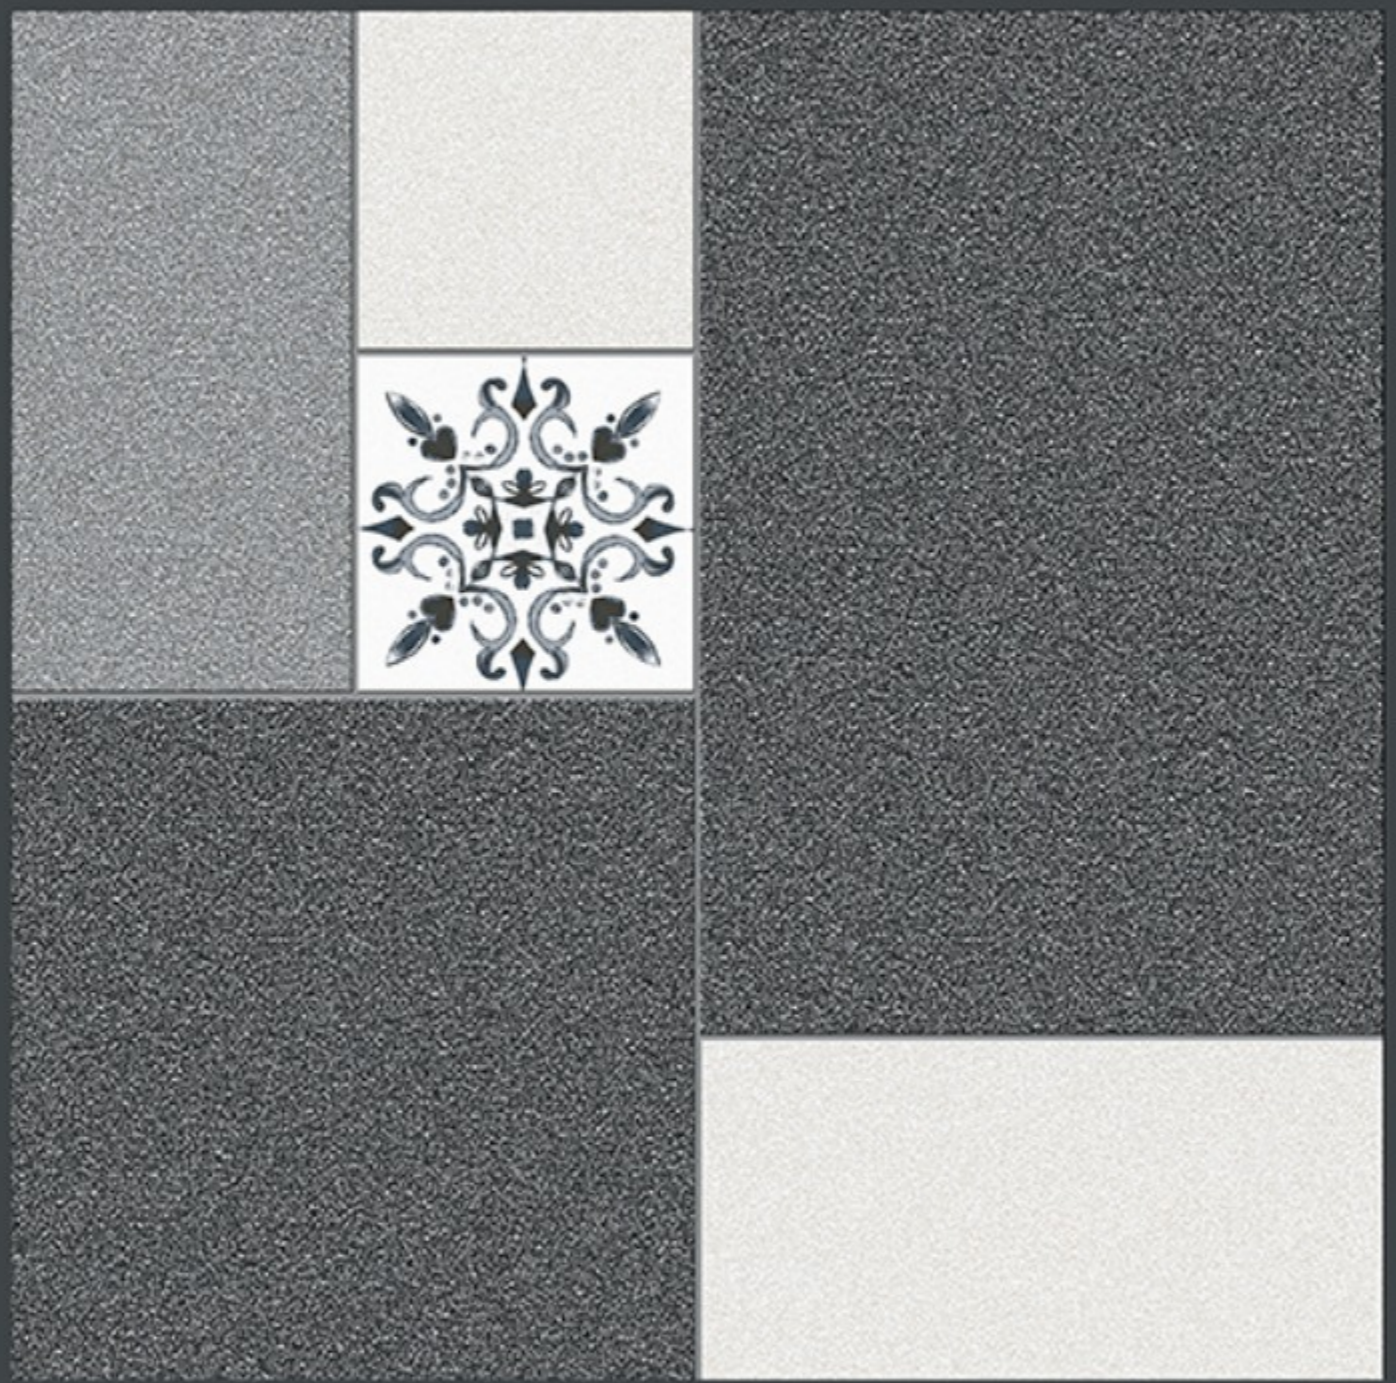

7448

HEAVY DUTY
PARKING TILES

400x
400mm
DIGITAL VITRIFIED
PARKING TILES

7450

Finish :- PUNCH

HEAVY DUTY
PARKING TILES

NEW
ARRIVAL

400x
400mm
DIGITAL VITRIFIED
PARKING TILES