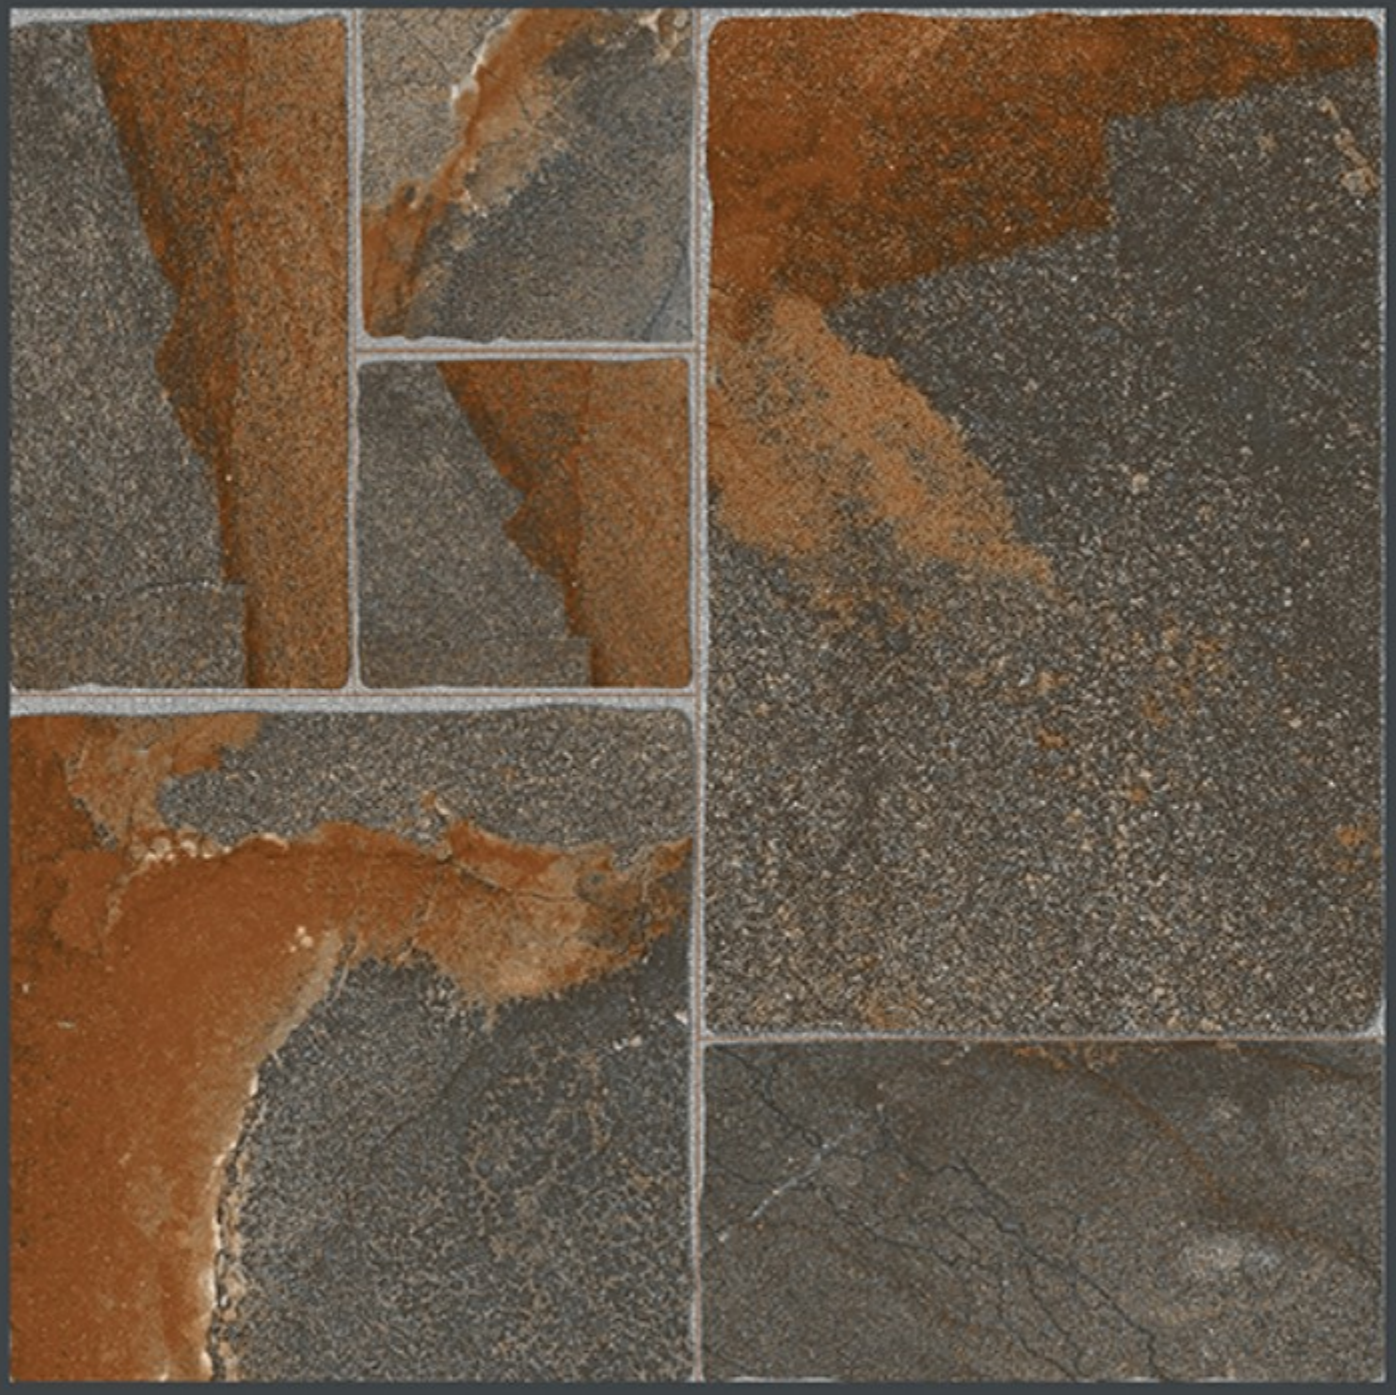

400x
400mm
DIGITAL VITRIFIED
PARKING TILES

7442

Finish :- PUNCH

HEAVY DUTY
PARKING TILES

- FROST RESISTANCE
- ZERO MAINTENANCE
- RESIDENTIAL
- DURABLE
- ECO FRIENDLY