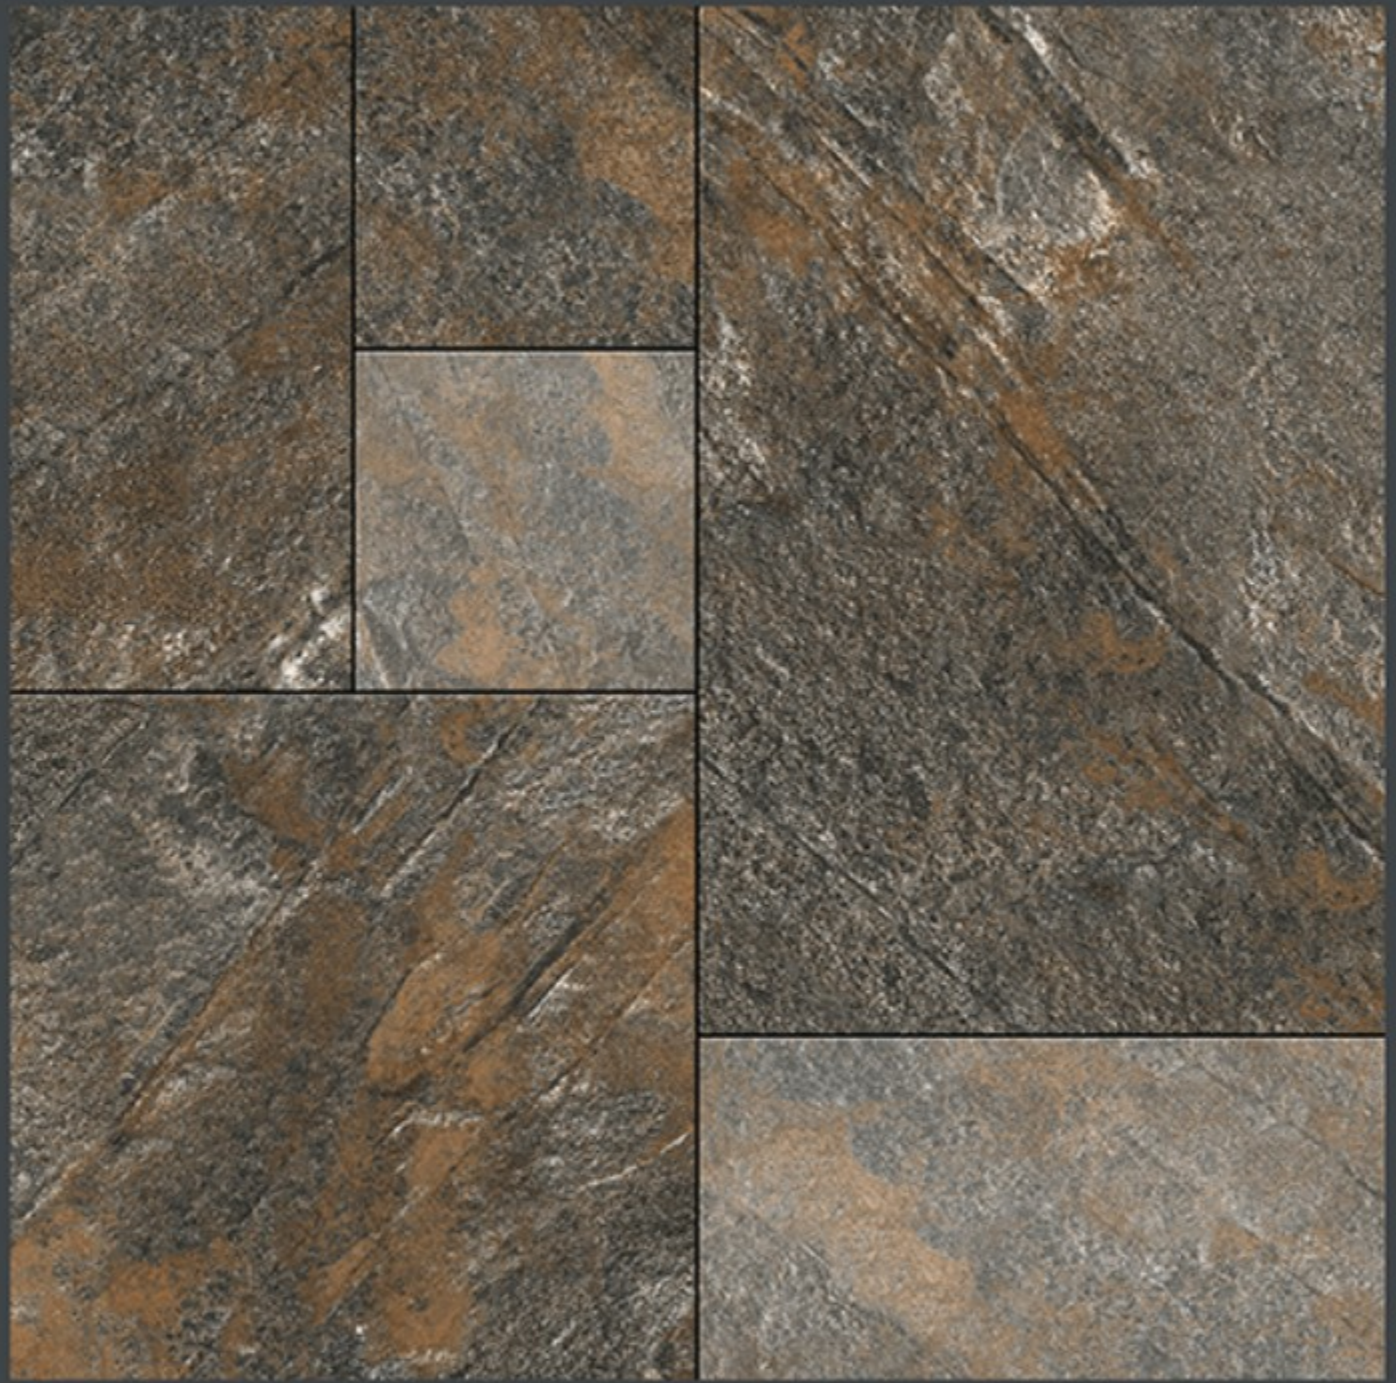

7432

HEAVY DUTY
PARKING TILES

FROST
RESISTANCE

ZERO
MAINTENANCE

RESIDENTIAL

DURABLE

ECO
FRIENDLY

400x
400mm
DIGITAL VITRIFIED
PARKING TILES