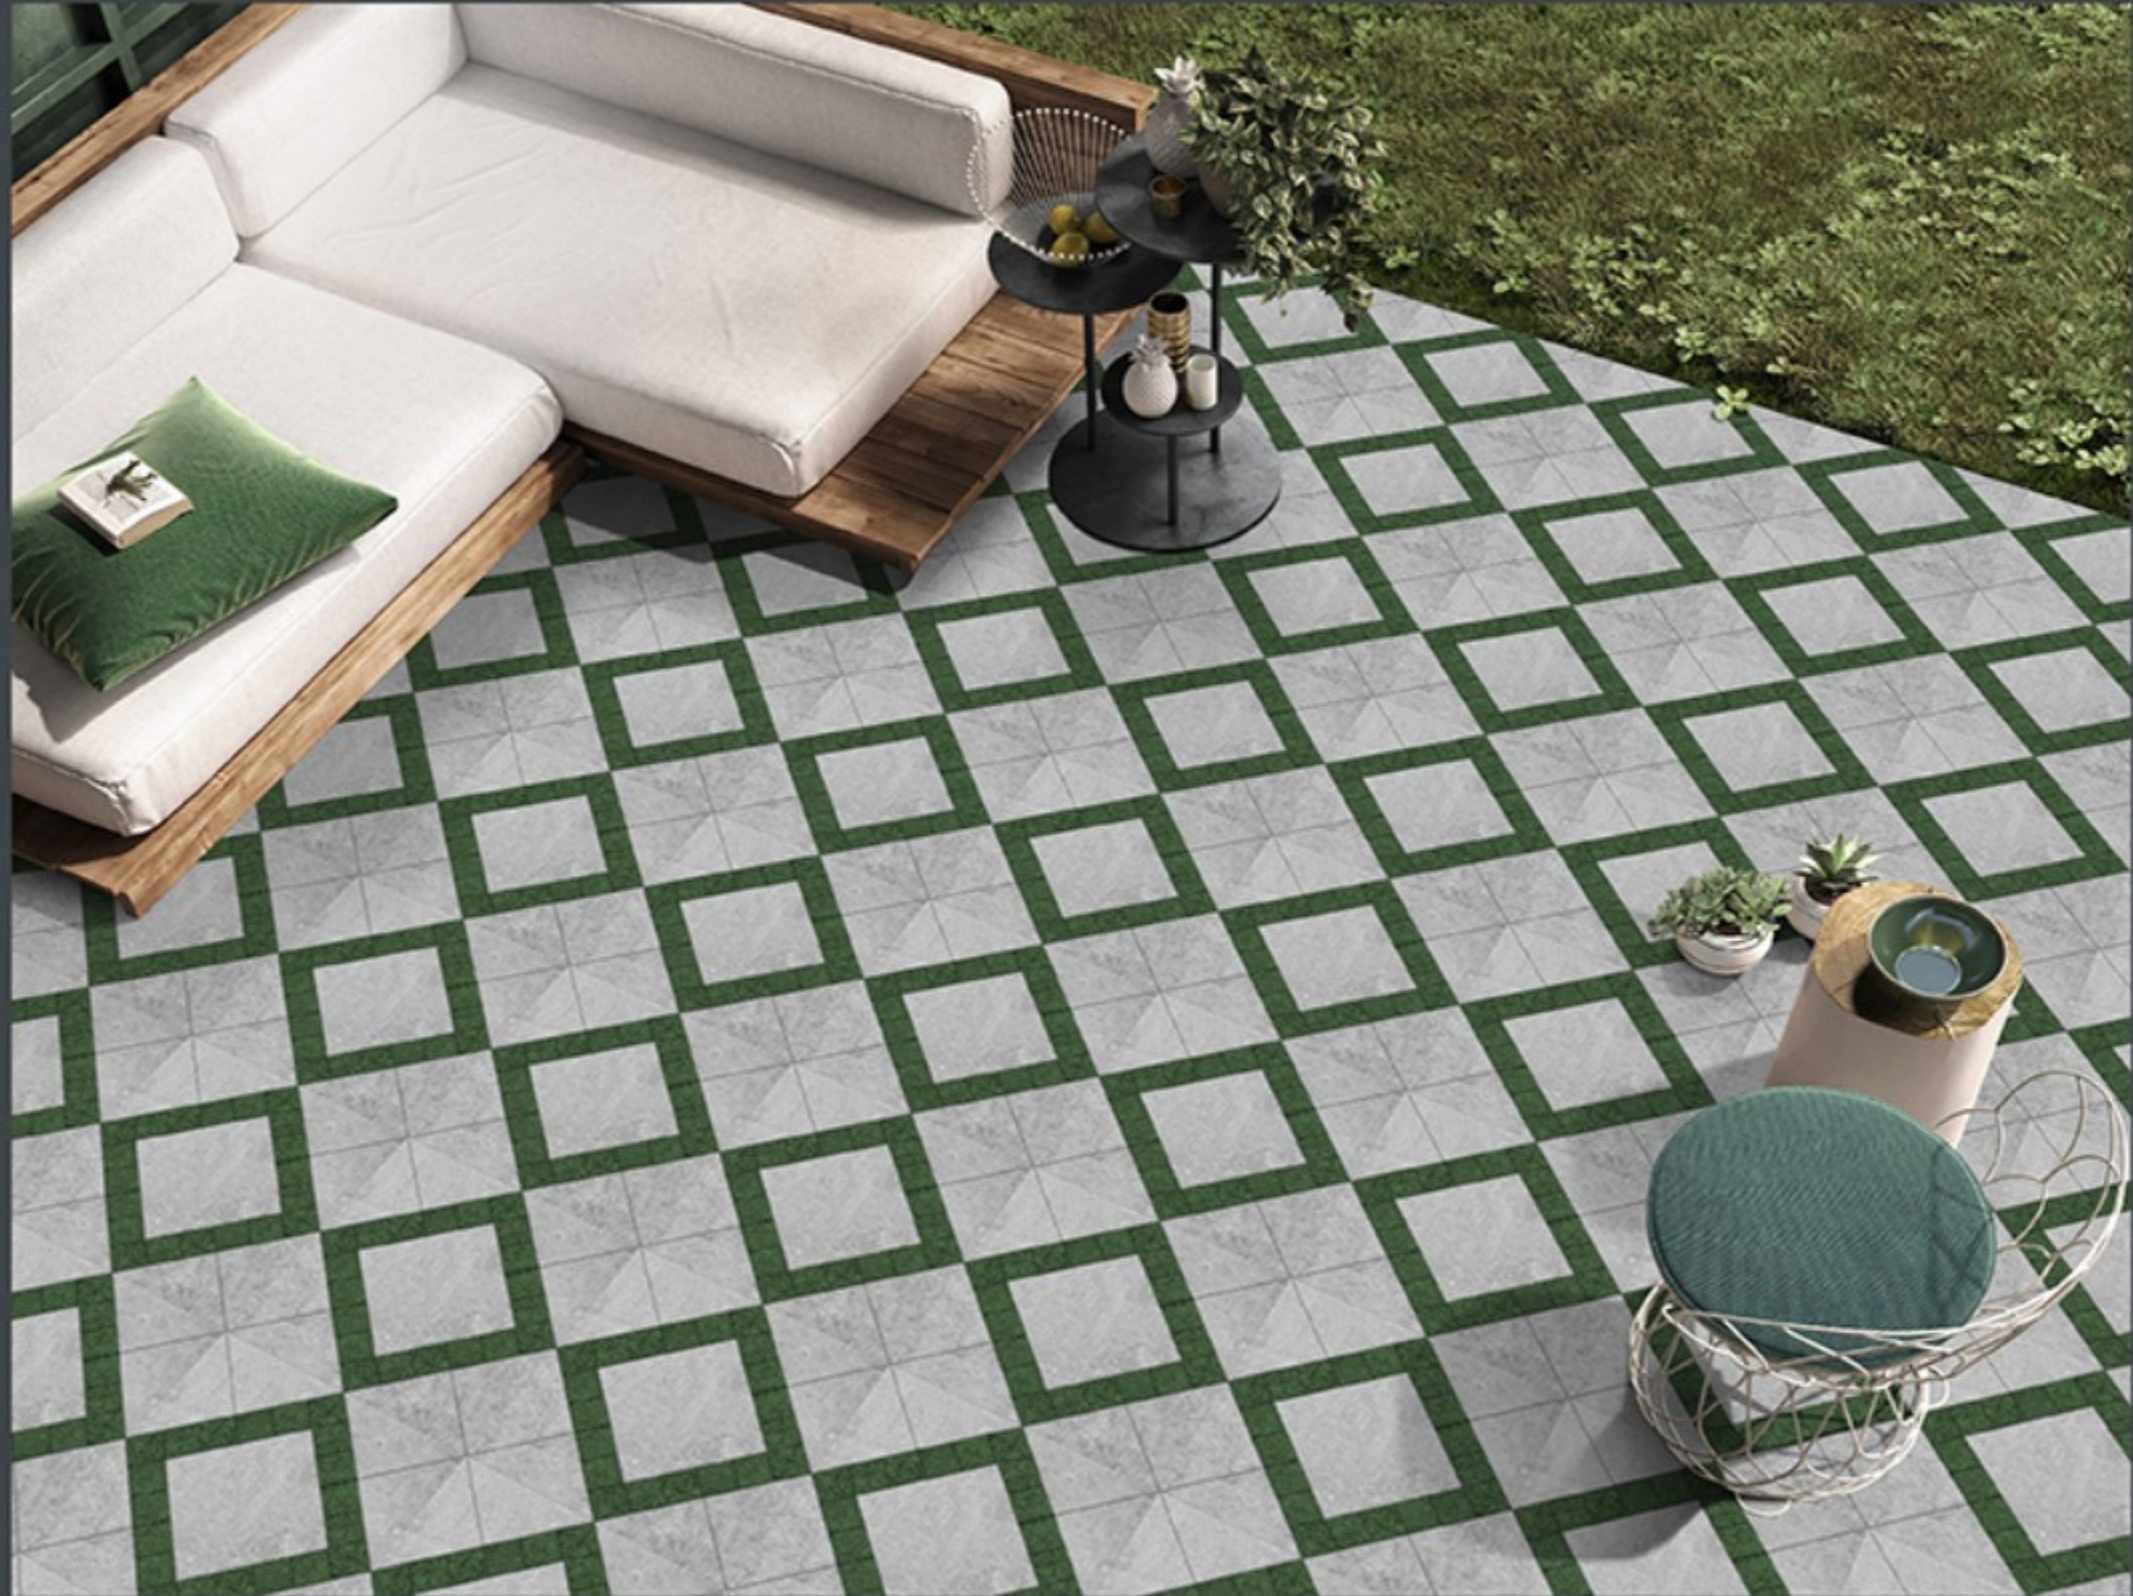

FROST
RESISTANCE

ZERO
MAINTENANCE

RESIDENTIAL

DURABLE

ECO
FRIENDLY

400x
400mm
DIGITAL VITRIFIED
PARKING TILES

7611

HEAVY DUTY
PARKING TILES