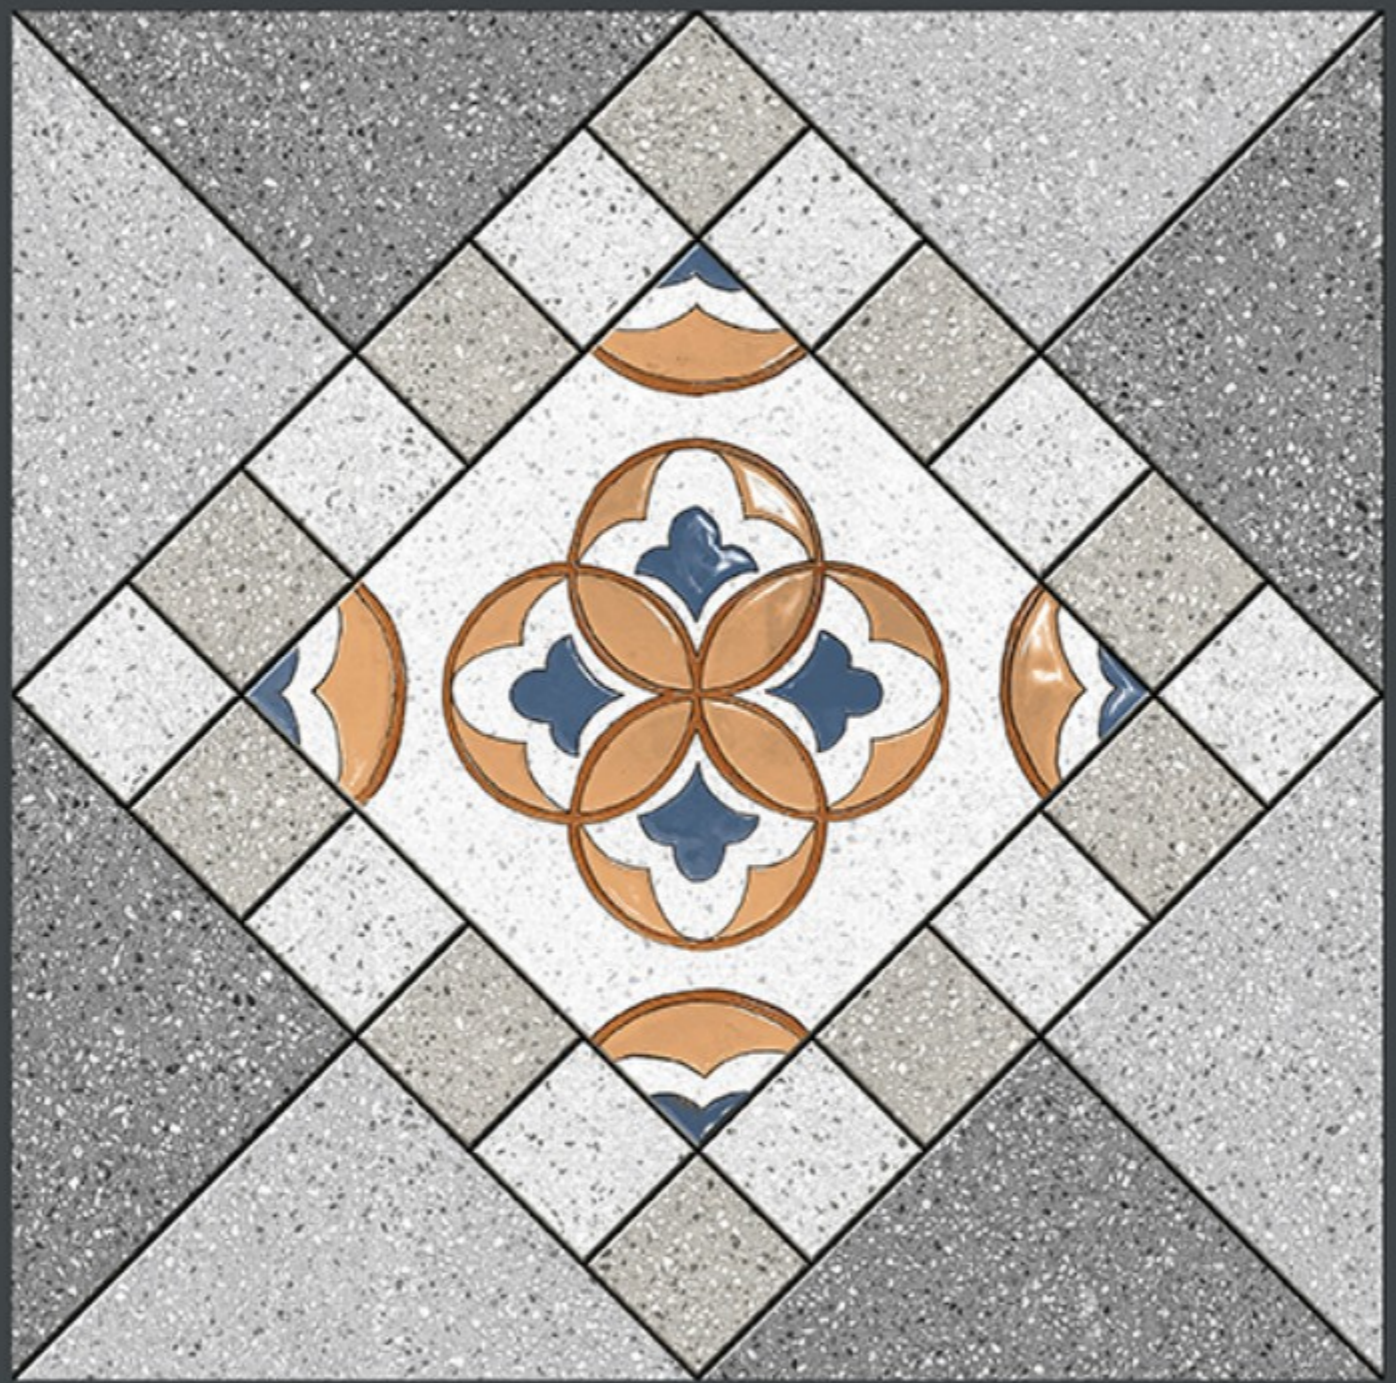

NEW
ARRIVAL

400x
400mm
DIGITAL VITRIFIED
PARKING TILES

7626

Finish :- PUNCH

HEAVY DUTY
PARKING TILES

- FROST RESISTANCE
- ZERO MAINTENANCE
- RESIDENTIAL
- DURABLE
- ECO FRIENDLY