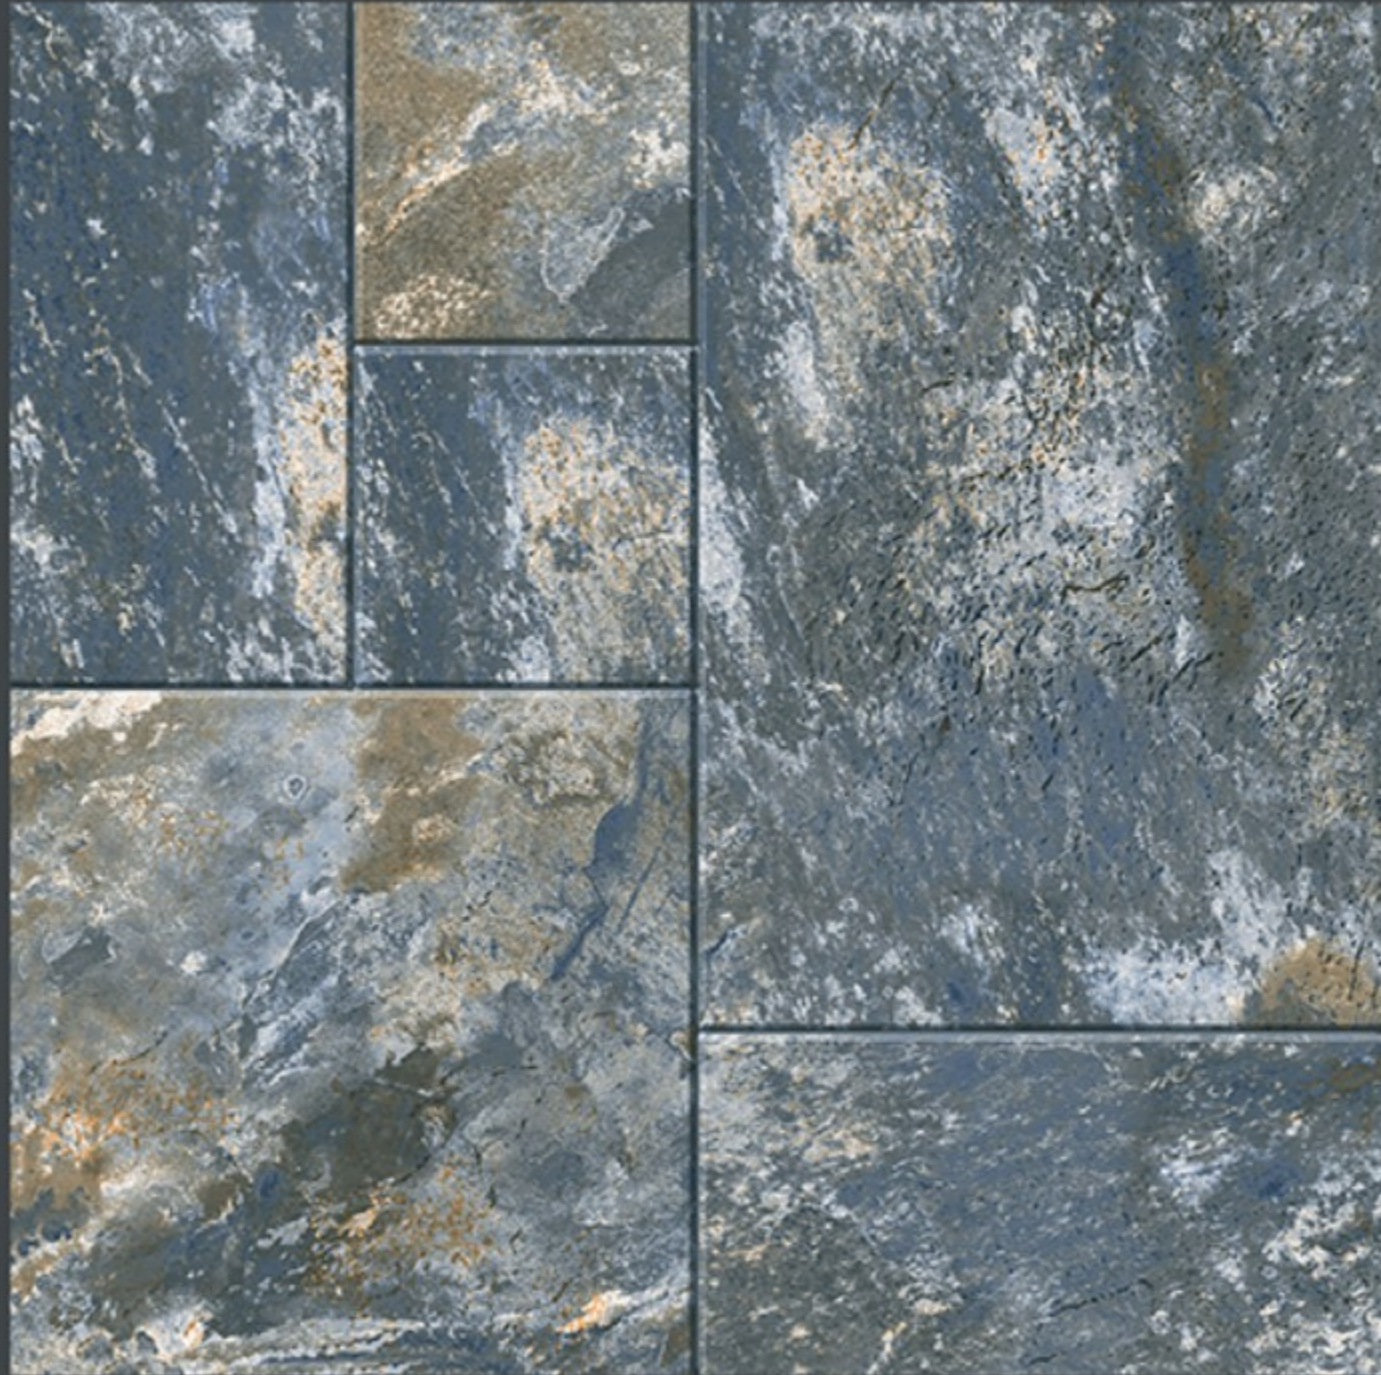

400x
400mm
DIGITAL VITRIFIED
PARKING TILES

7411

Finish :- PUNCH

HEAVY DUTY
PARKING TILES

FROST
RESISTANCE

ZERO
MAINTENANCE

RESIDENTIAL

DURABLE

ECO
FRIENDLY