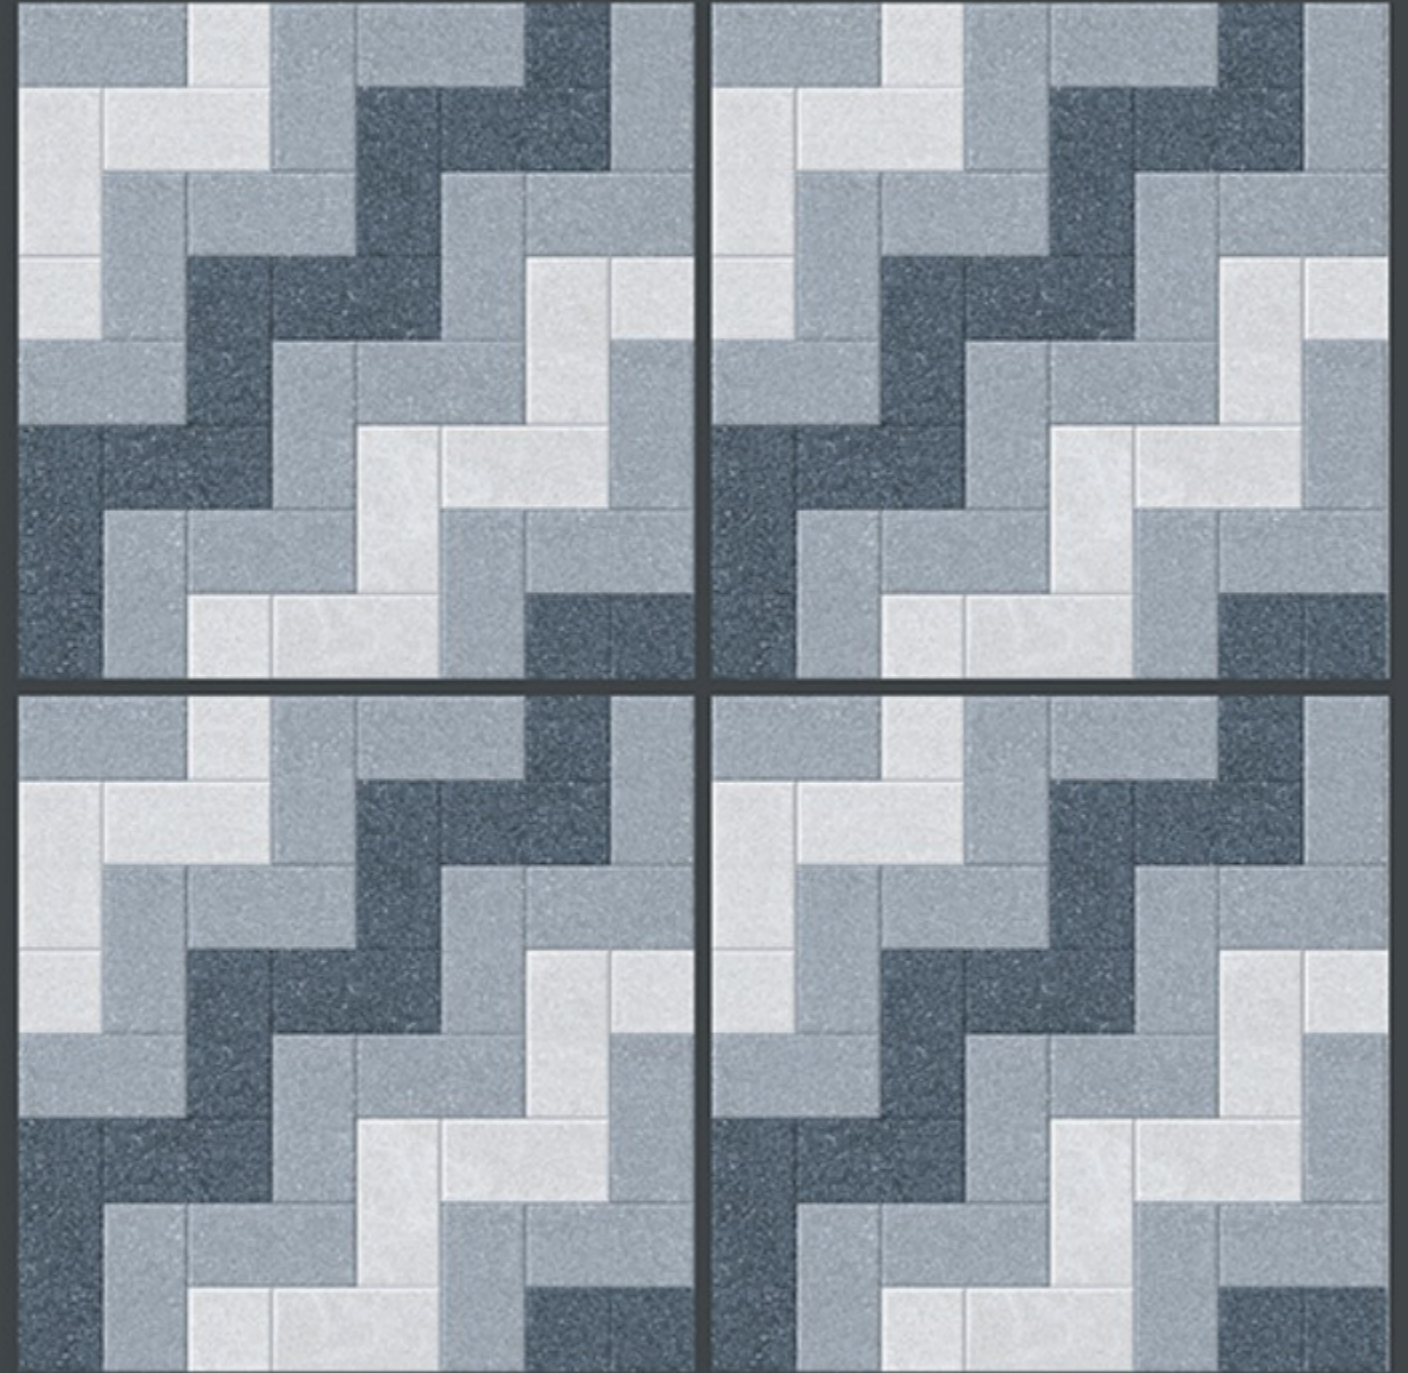

400x
400mm
DIGITAL VITRIFIED
PARKING TILES

7742

Finish :- PUNCH

HEAVY DUTY
PARKING TILES