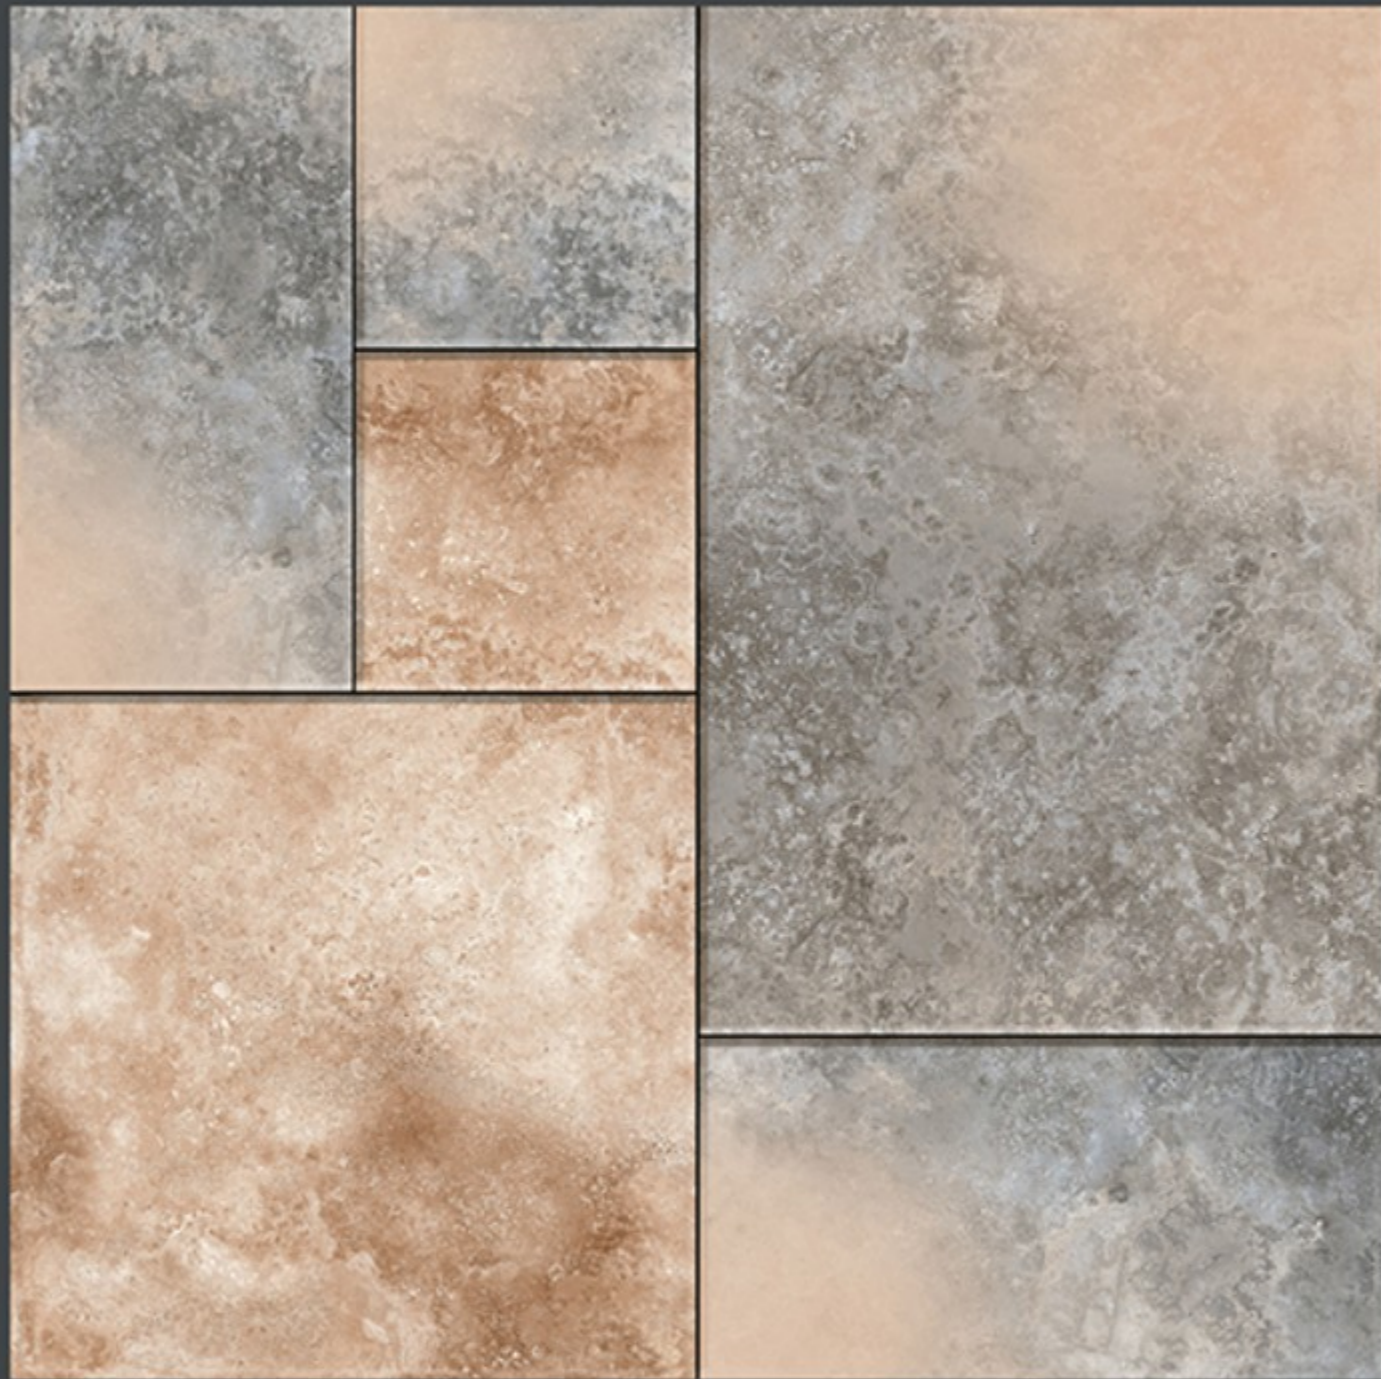

400x
400mm
DIGITAL VITRIFIED
PARKING TILES

7433

Finish :- PUNCH

HEAVY DUTY
PARKING TILES