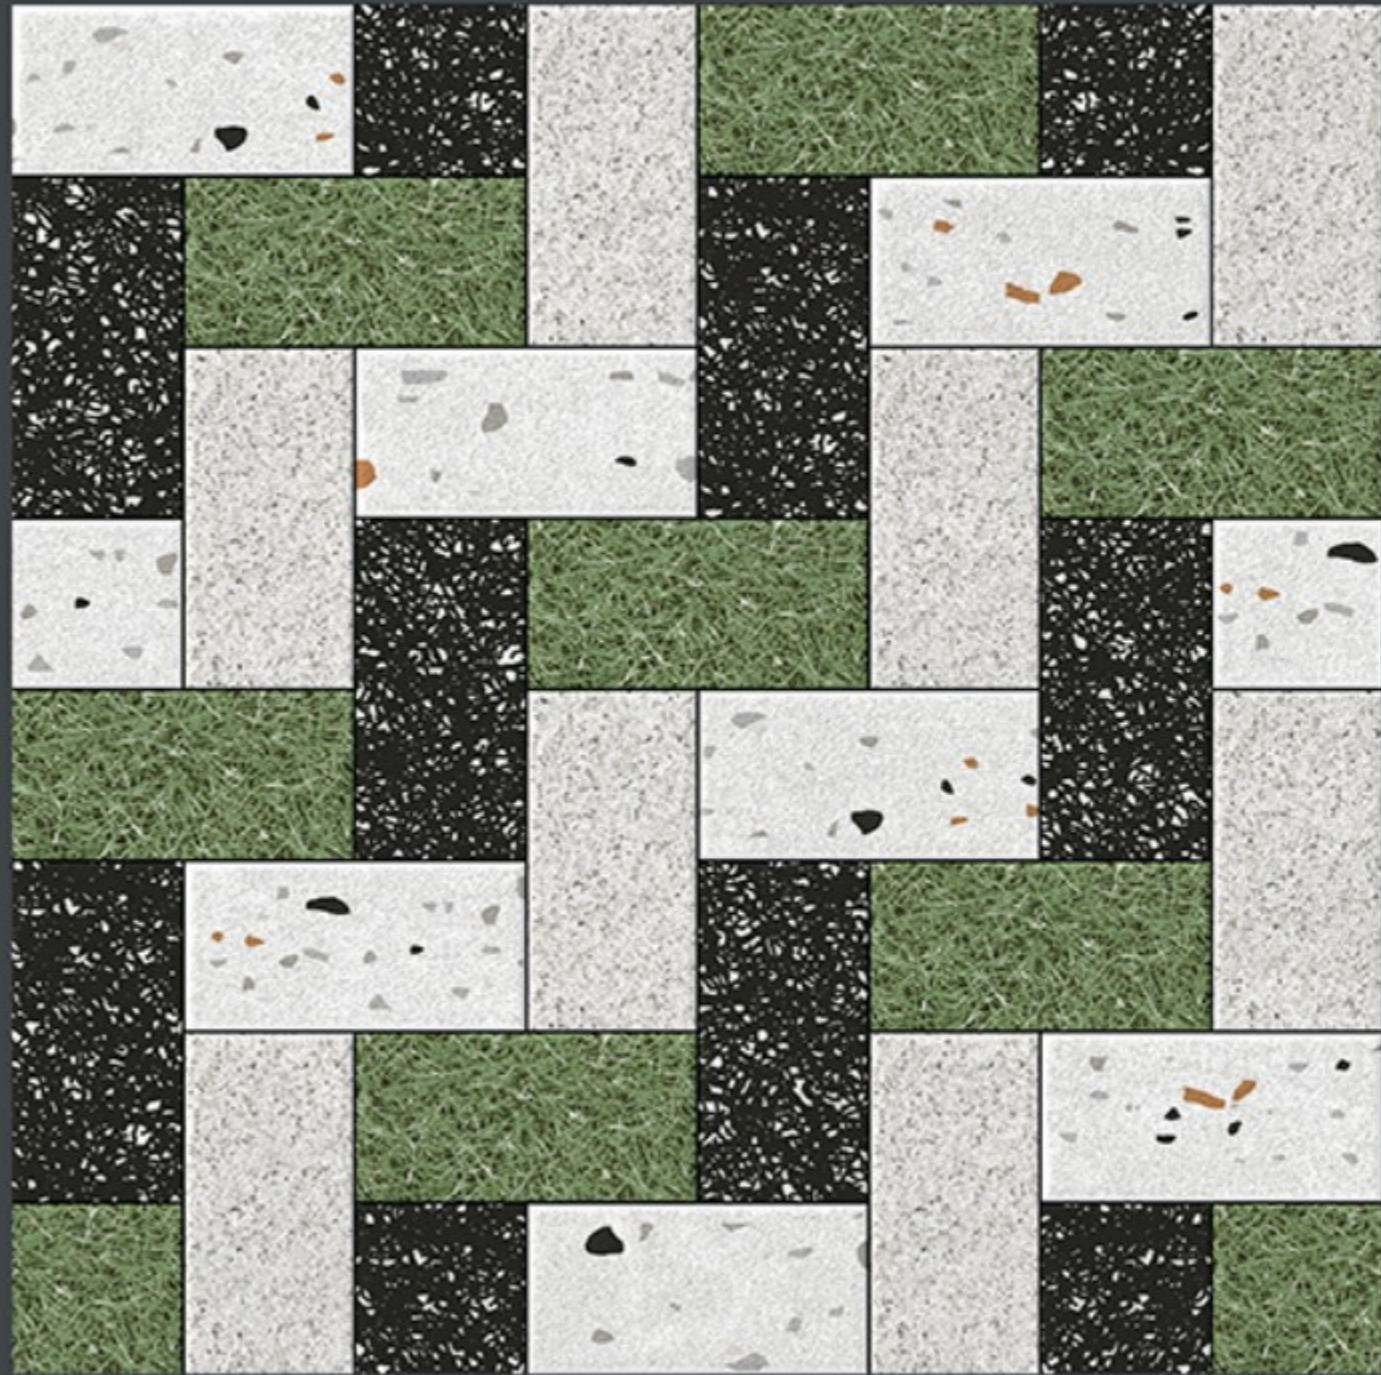

400x
400mm
DIGITAL VITRIFIED
PARKING TILES

7739

Finish :- PUNCH

HEAVY DUTY
PARKING TILES

-  FROST RESISTANCE
-  ZERO MAINTENANCE
-  RESIDENTIAL
-  DURABLE
-  ECO FRIENDLY

400x
400mm
DIGITAL VITRIFIED
PARKING TILES