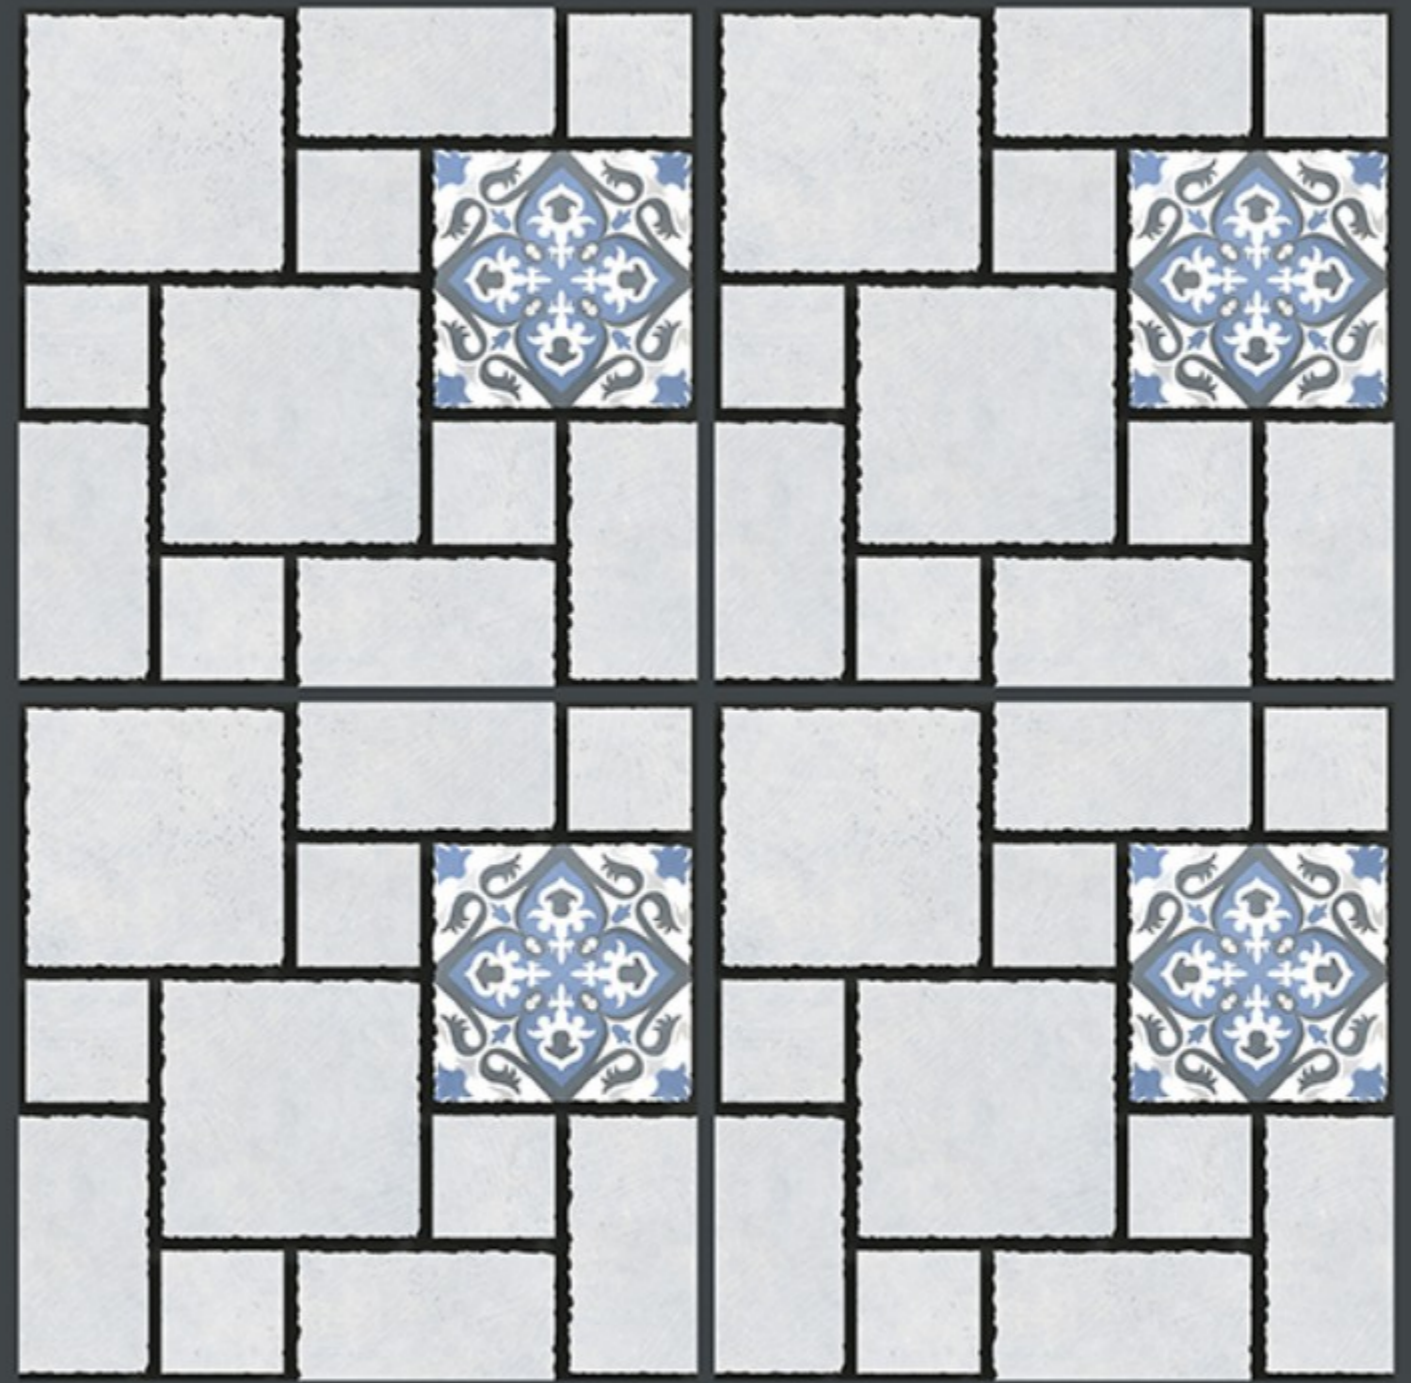

FROST
RESISTANCE

ZERO
MAINTENANCE

RESIDENTIAL

DURABLE

ECO
FRIENDLY

400x
400mm
DIGITAL VITRIFIED
PARKING TILES

7810

Finish :- PUNCH