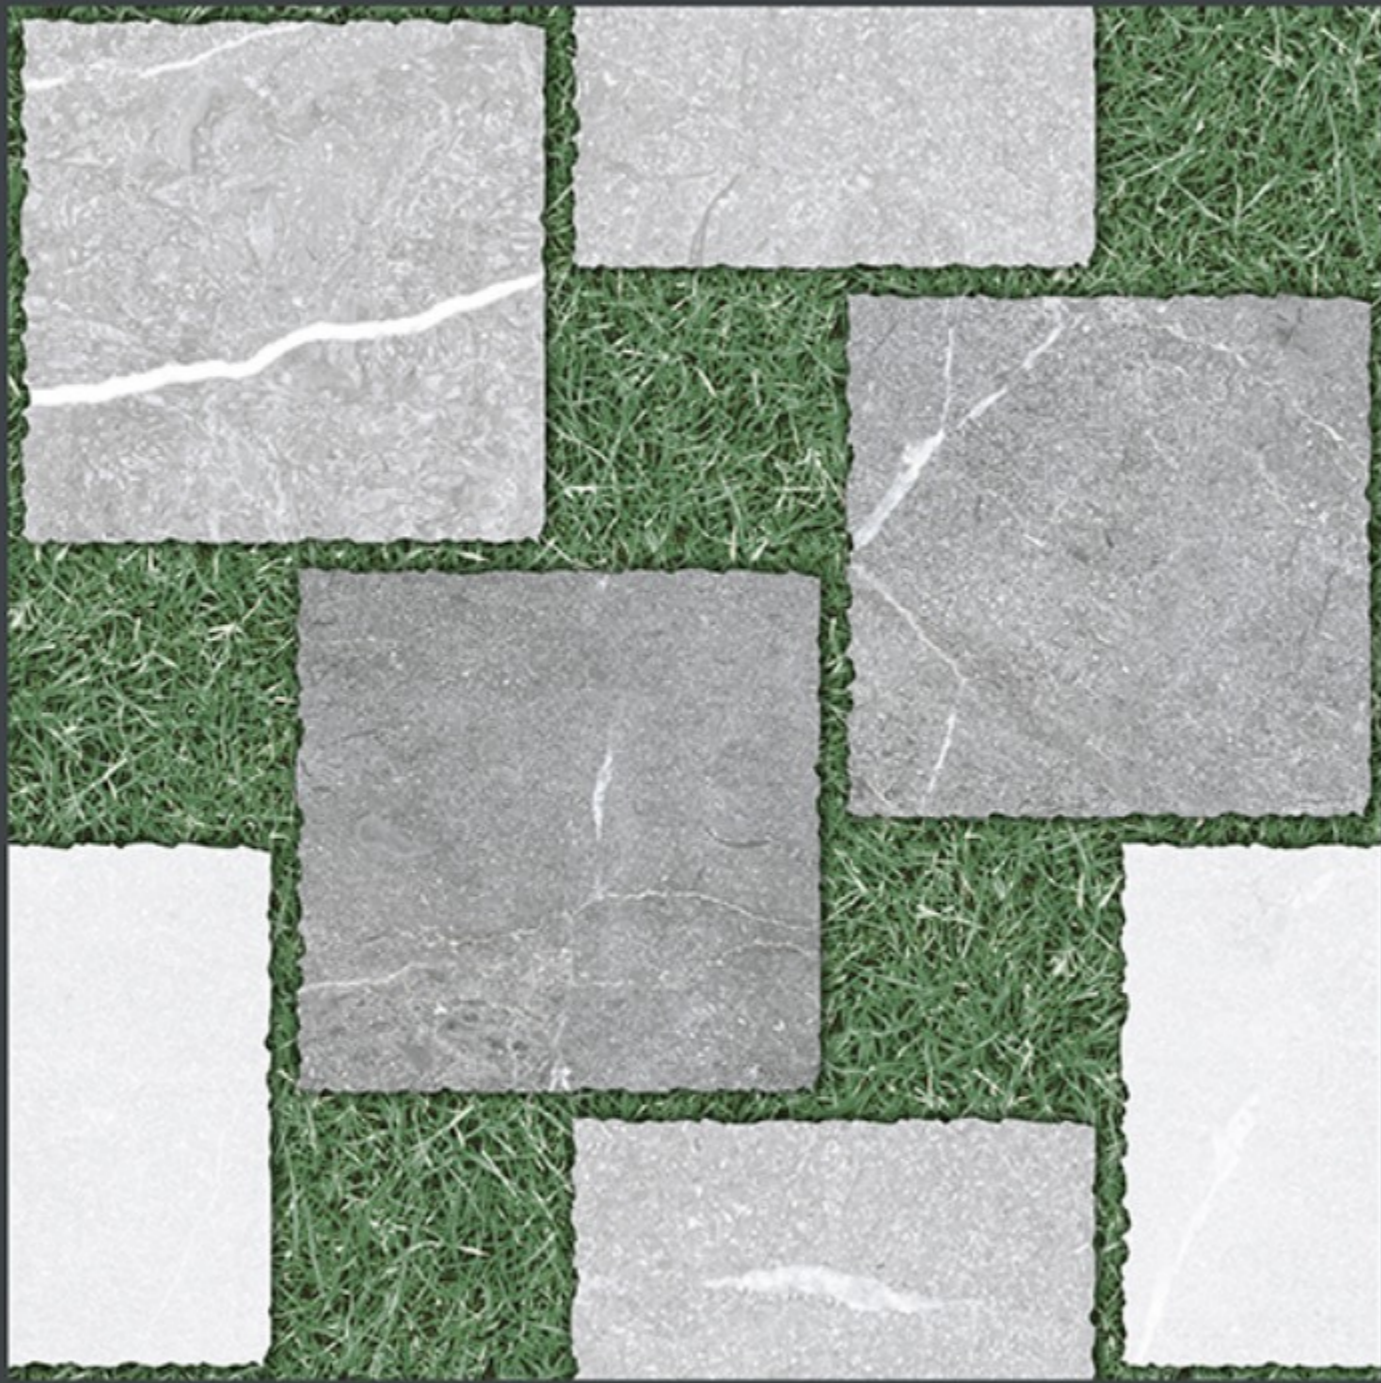

400x
400mm
DIGITAL VITRIFIED
PARKING TILES

7816

Finish :- PUNCH

HEAVY DUTY
PARKING TILES

- FROST RESISTANCE
- ZERO MAINTENANCE
- RESIDENTIAL
- DURABLE
- ECO FRIENDLY