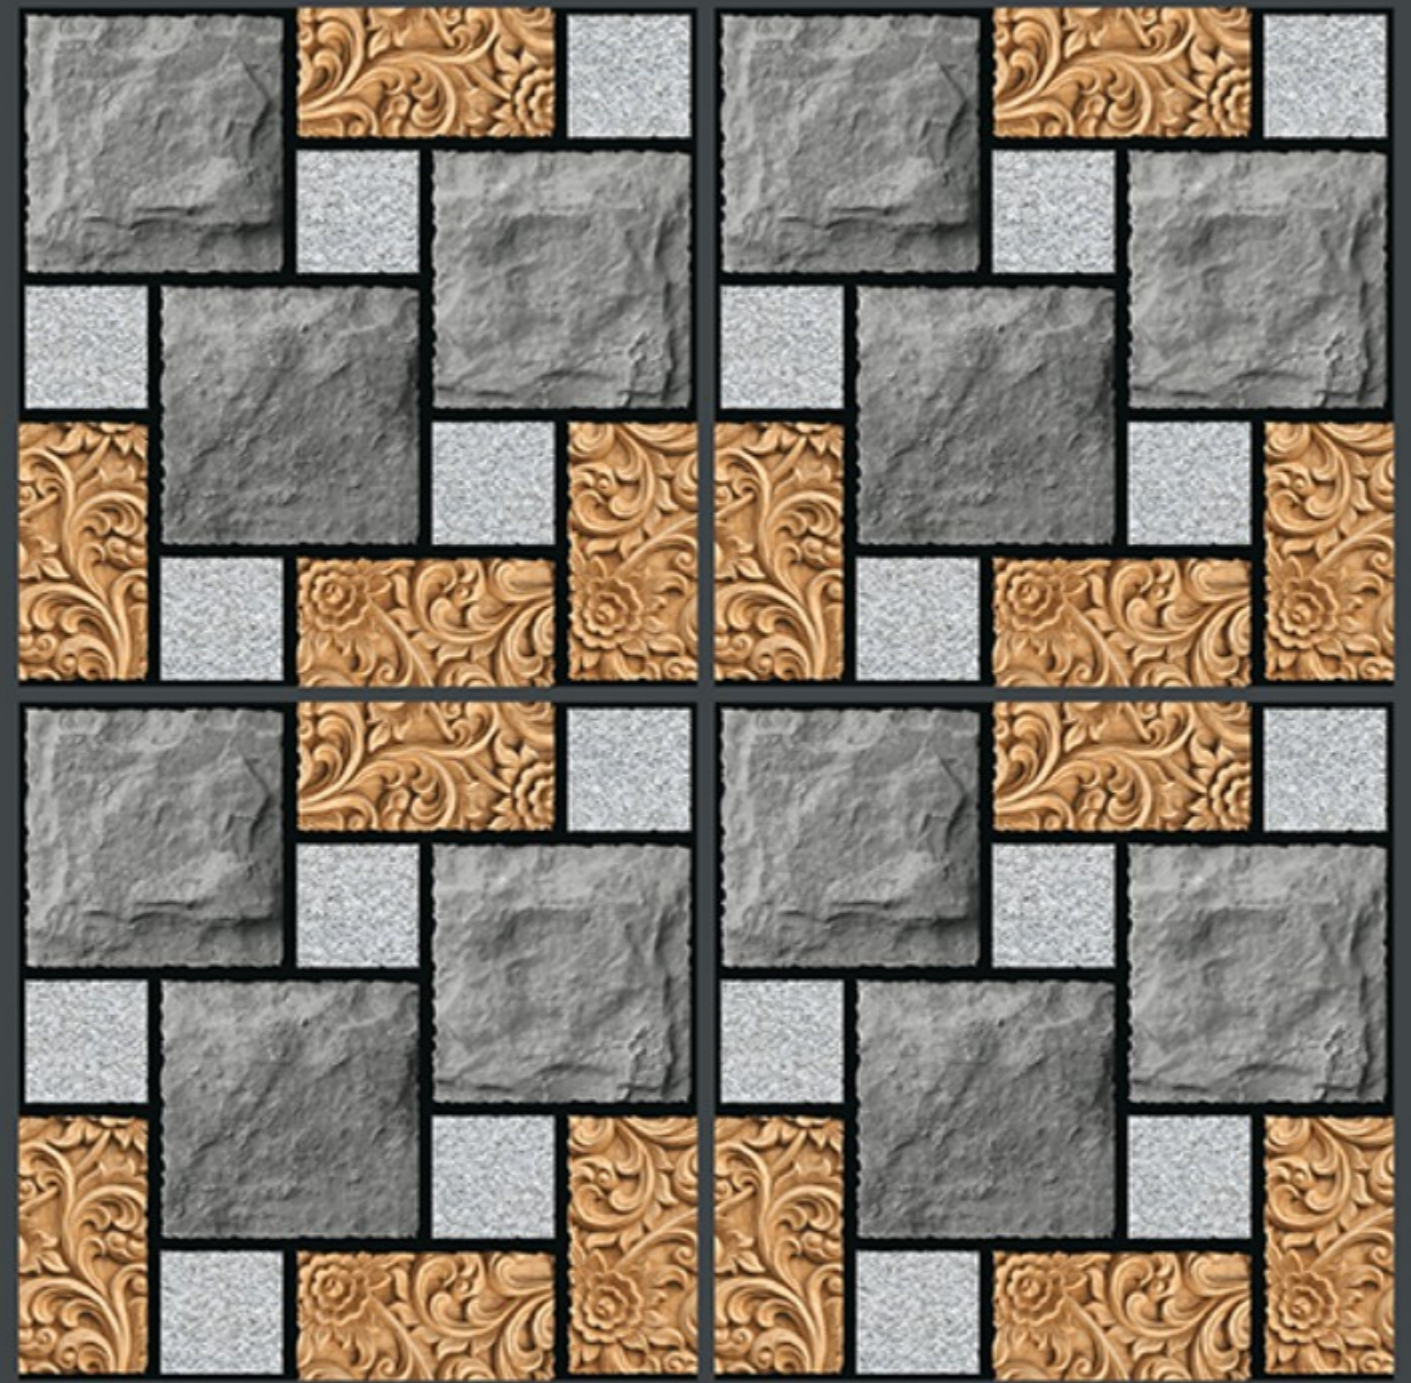

Finish :- PUNCH

HEAVY DUTY
PARKING TILES

- FROST RESISTANCE
- ZERO MAINTENANCE
- RESIDENTIAL
- DURABLE
- ECO FRIENDLY