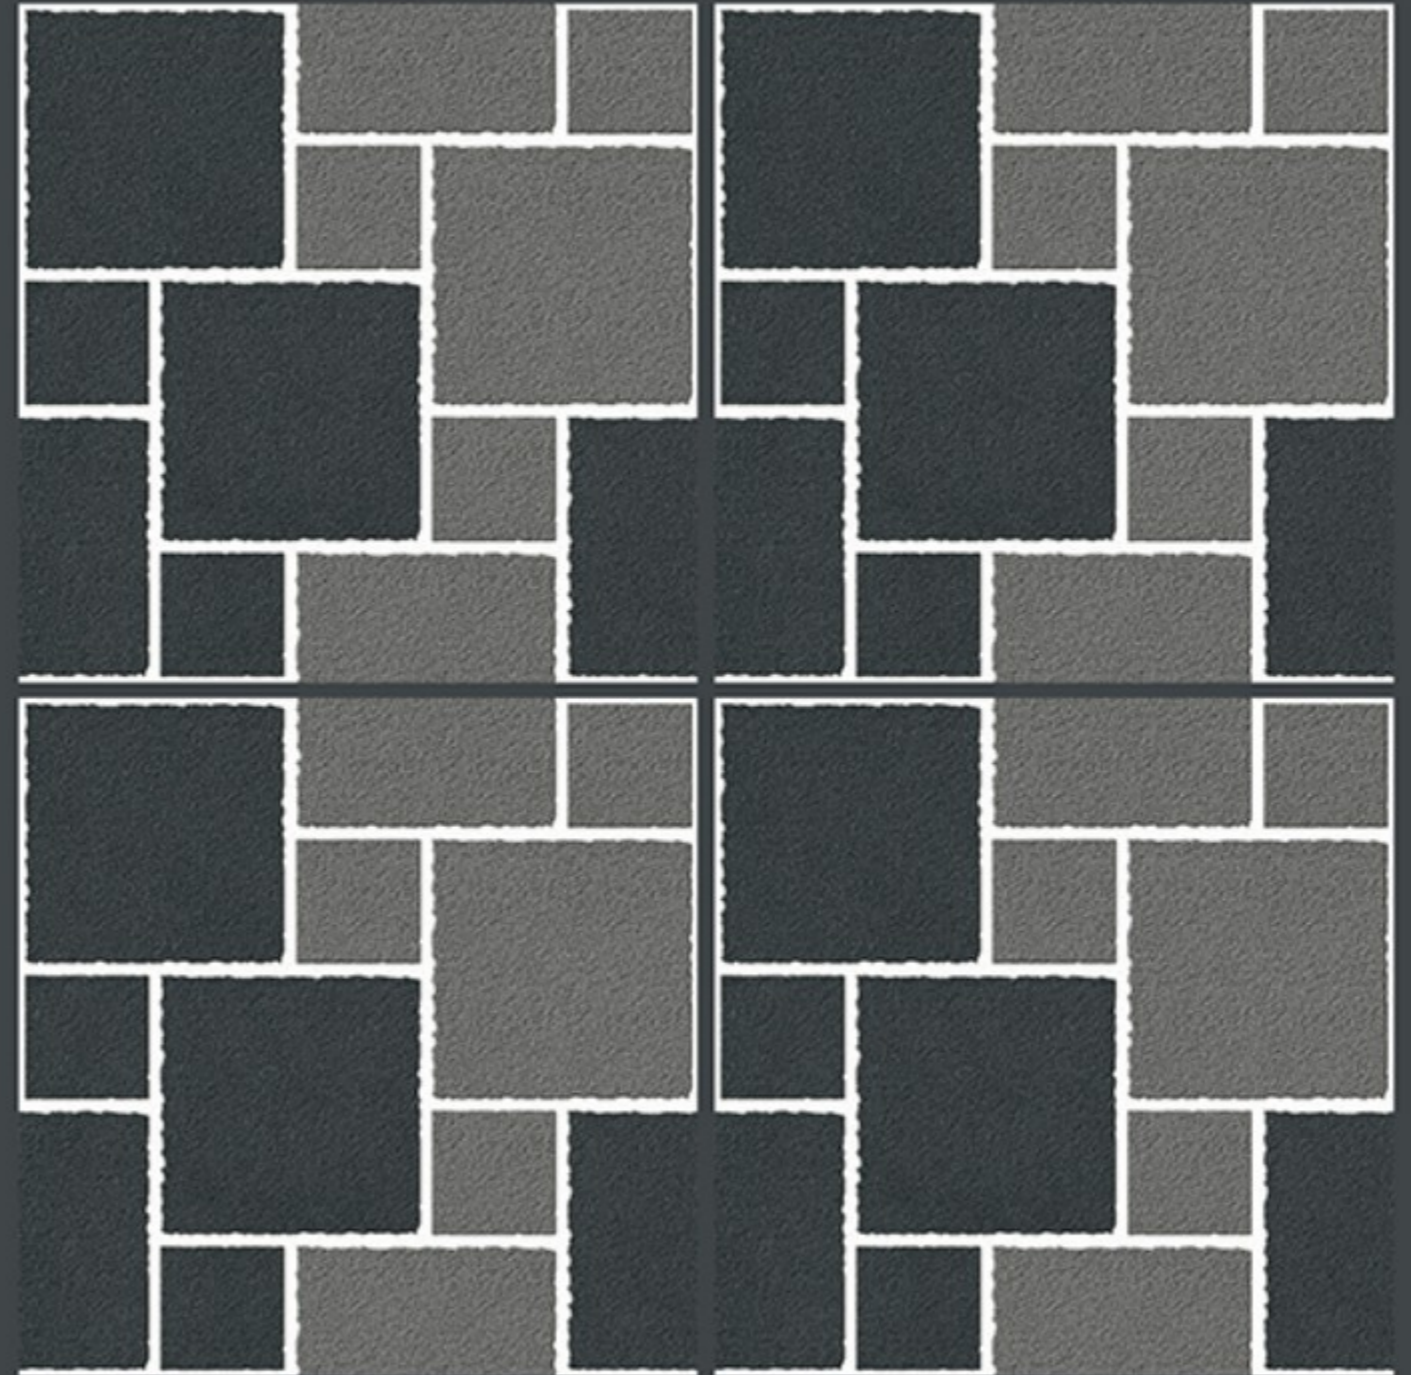

Finish :- PUNCH

HEAVY DUTY
PARKING TILES