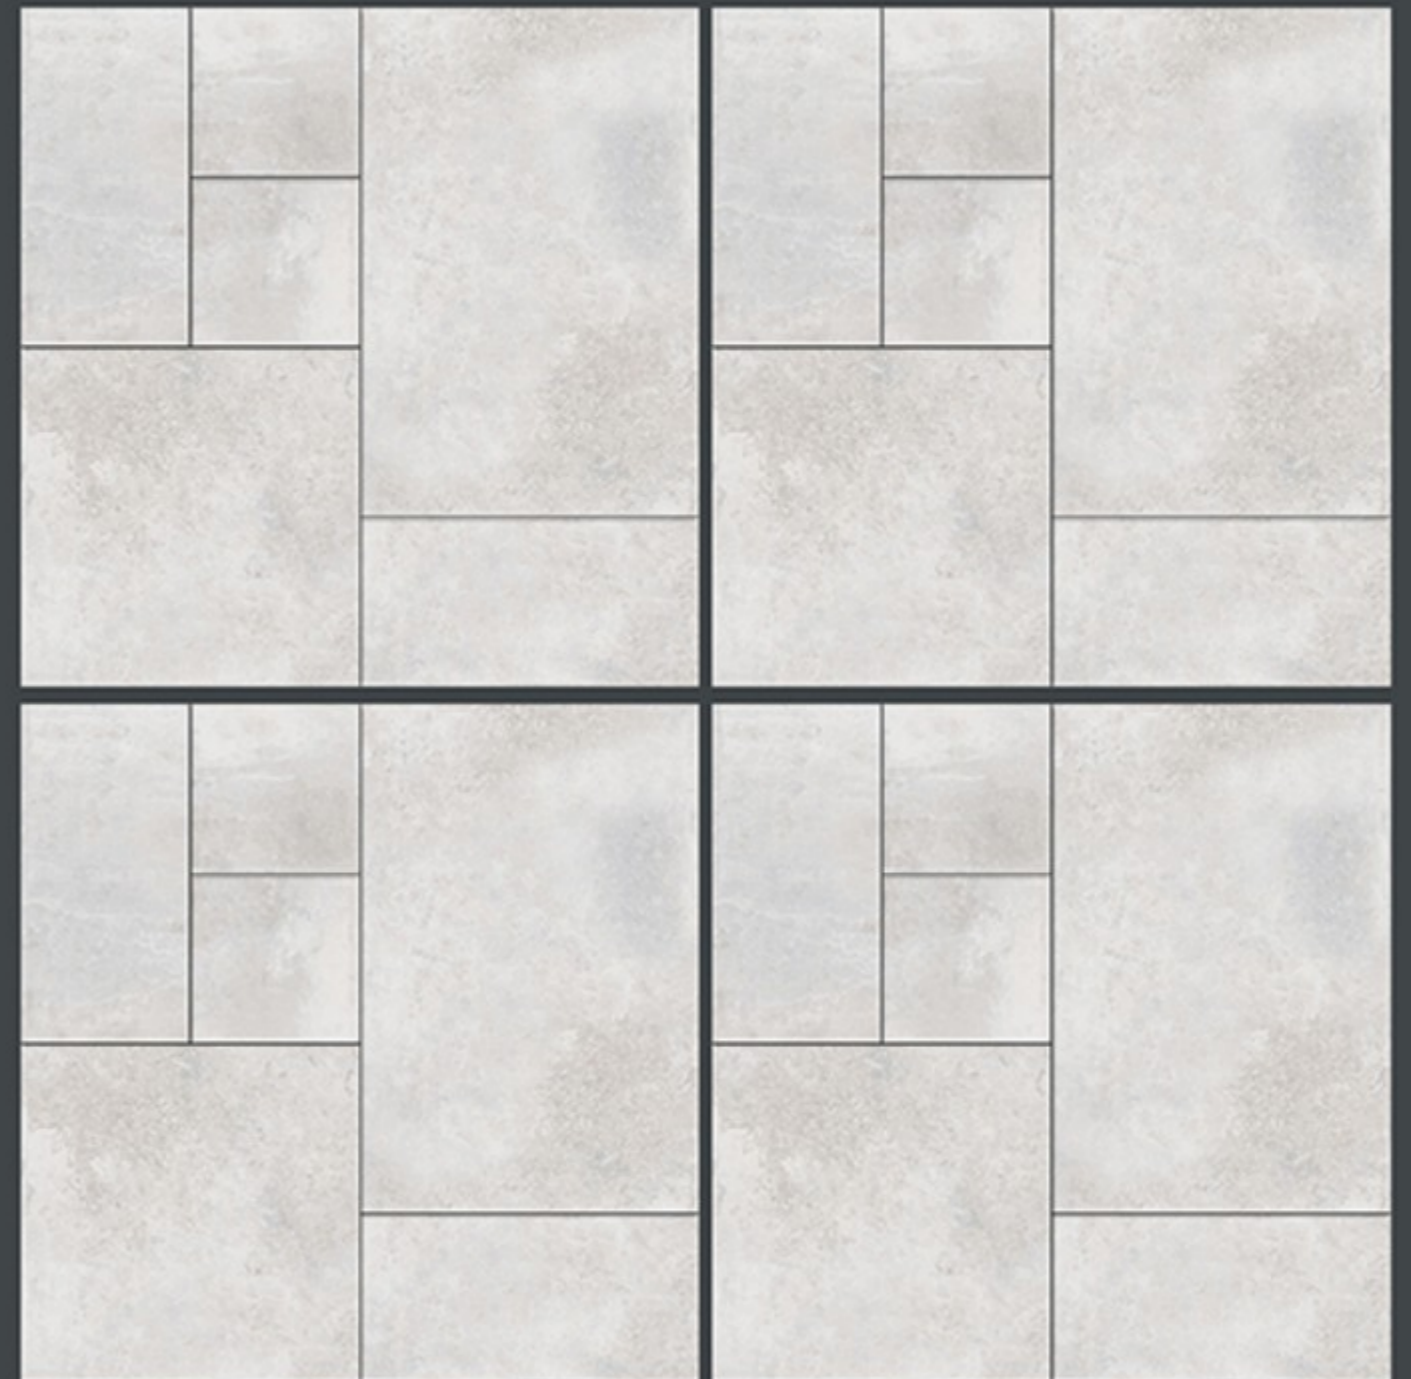

Finish :- PUNCH

HEAVY DUTY
PARKING TILES