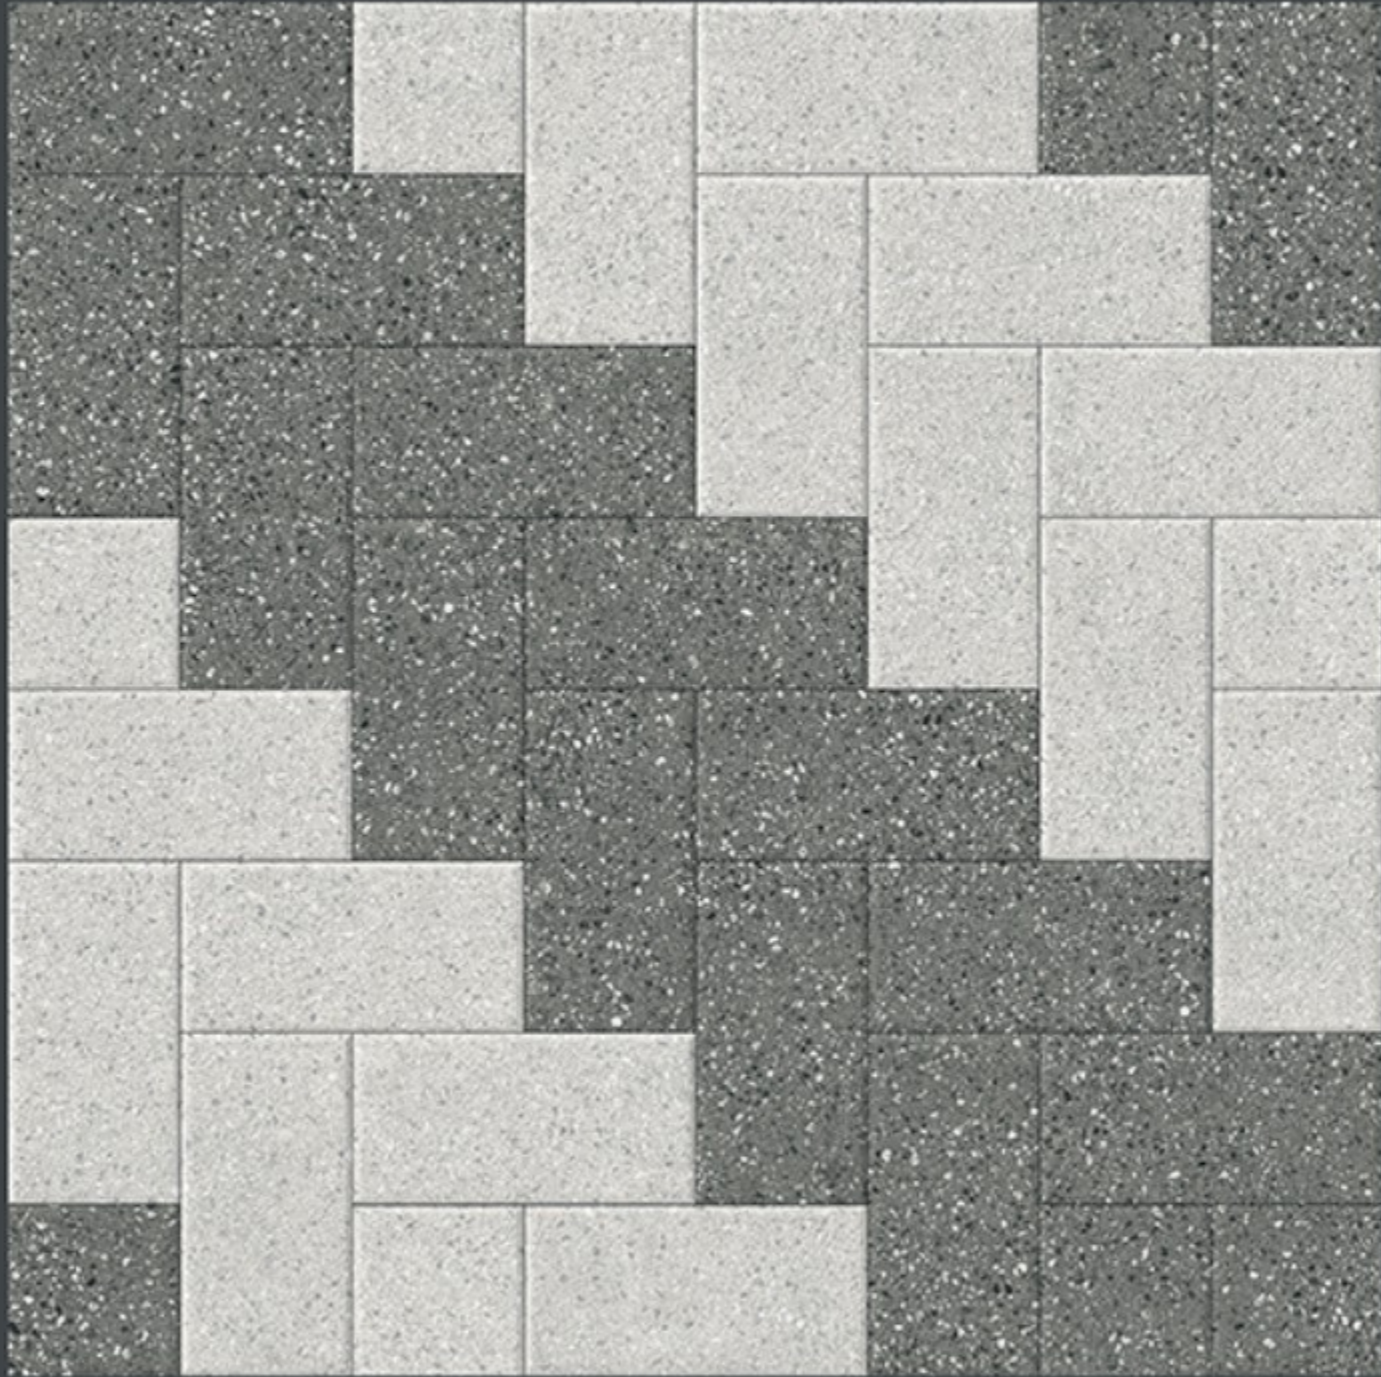

400x
400mm
DIGITAL VITRIFIED
PARKING TILES

7716

Finish :- PUNCH

HEAVY DUTY
PARKING TILES