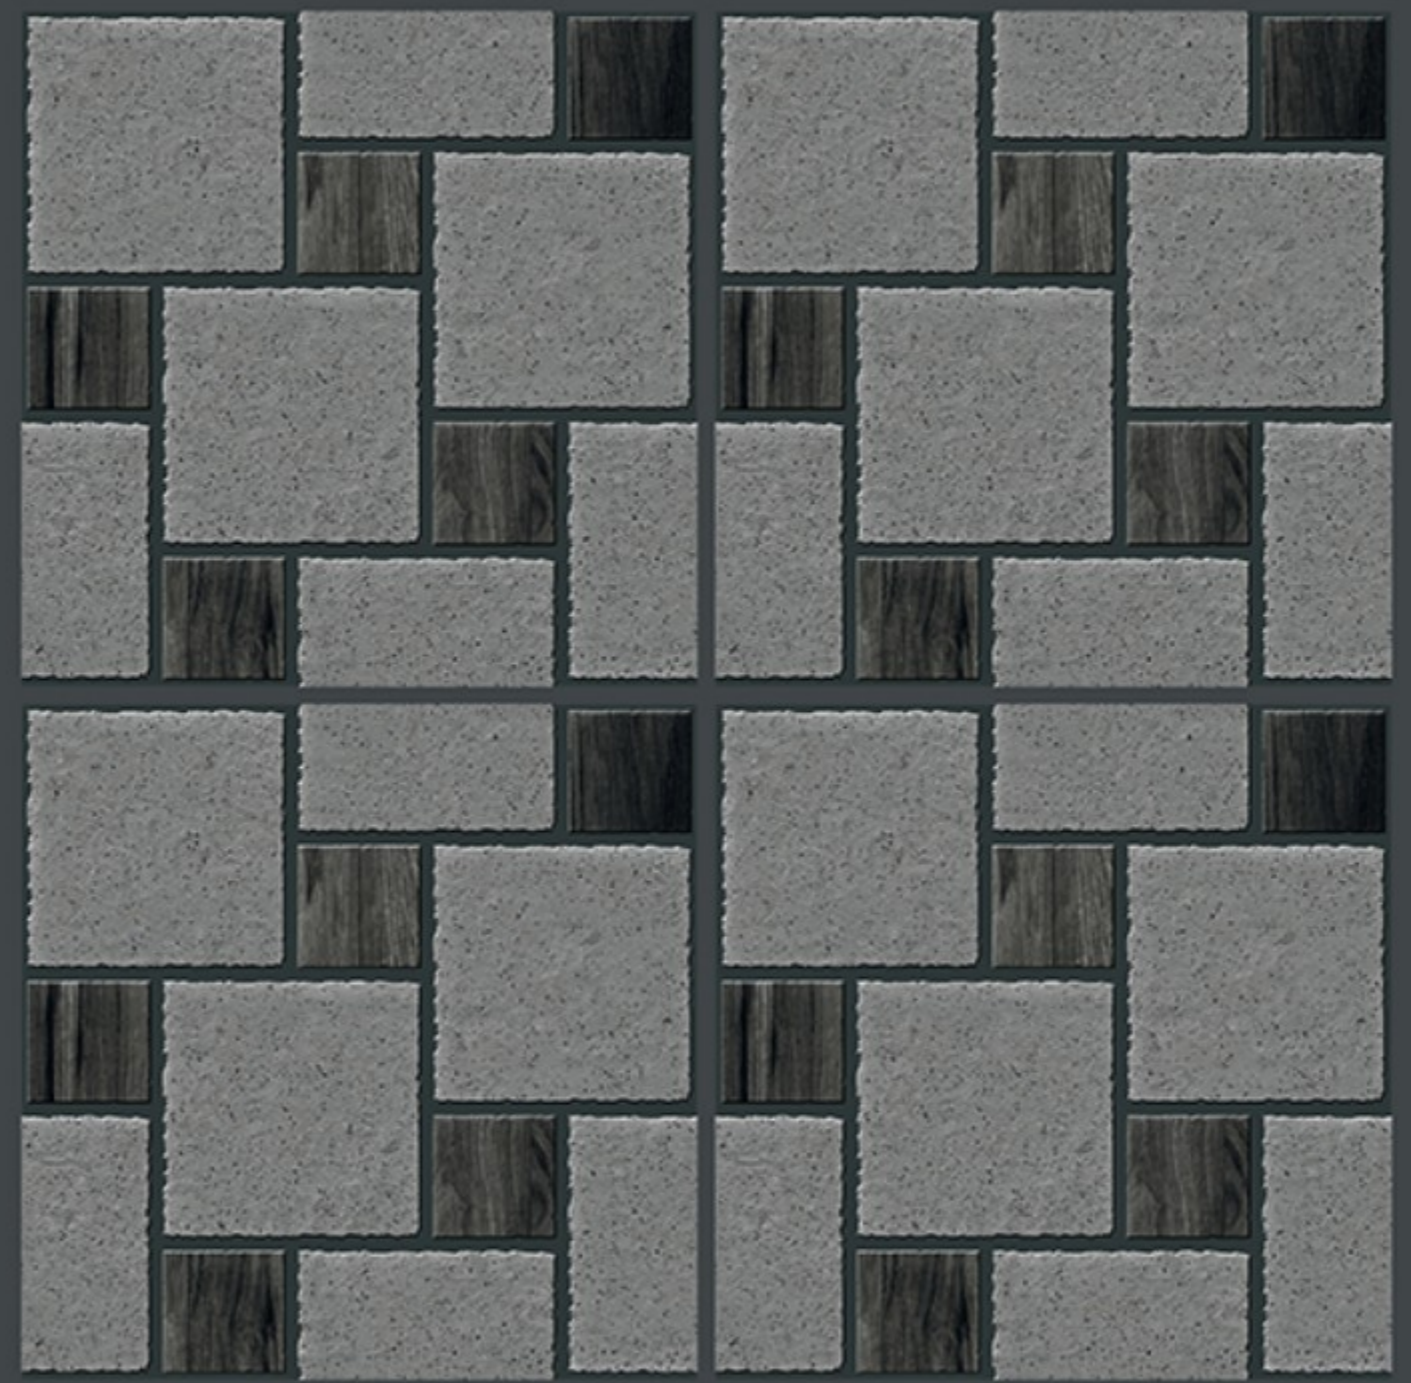

NEW
ARRIVAL

400x
400mm
DIGITAL VITRIFIED
PARKING TILES

7839

Finish :- PUNCH

HEAVY DUTY
PARKING TILES

- FROST RESISTANCE
- ZERO MAINTENANCE
- RESIDENTIAL
- DURABLE
- ECO FRIENDLY