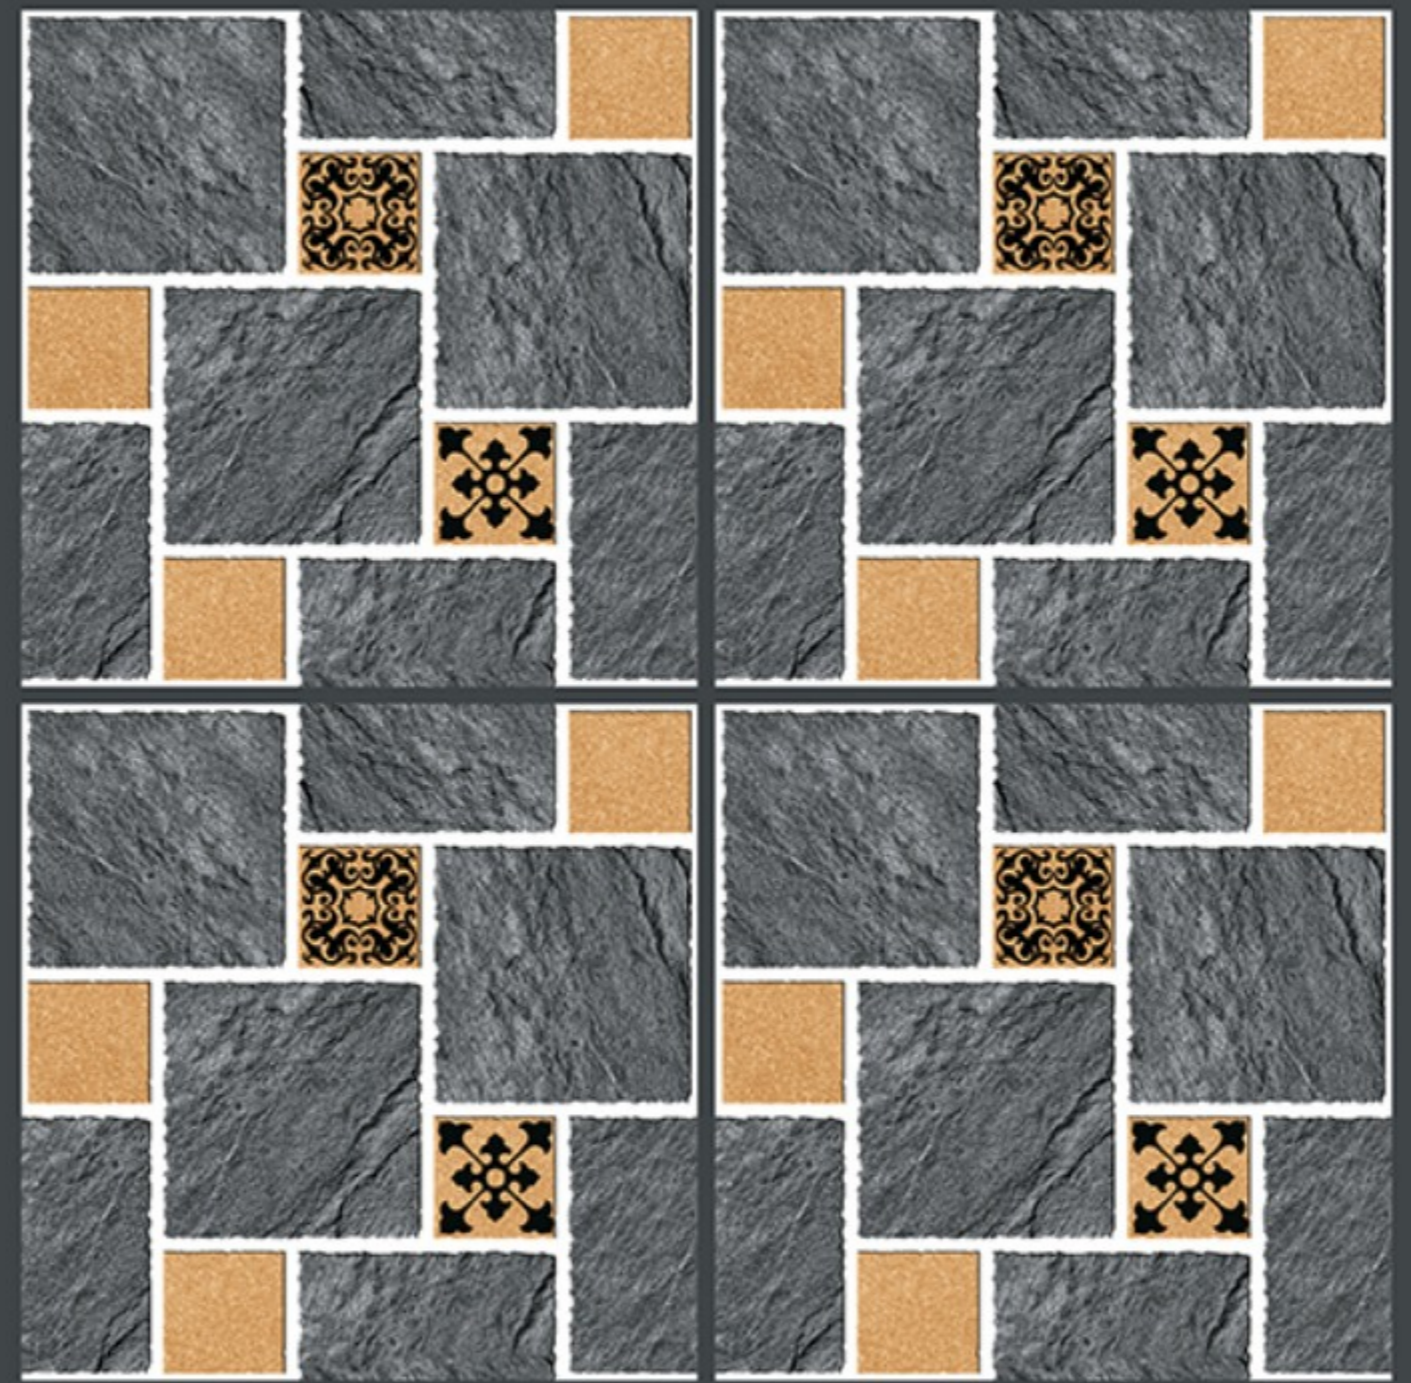

400x
400mm
DIGITAL VITRIFIED
PARKING TILES

7829

Finish :- PUNCH

HEAVY DUTY
PARKING TILES

-  FROST RESISTANCE
-  ZERO MAINTENANCE
-  RESIDENTIAL
-  DURABLE
-  ECO FRIENDLY

NEW
ARRIVAL

400x
400mm
DIGITAL VITRIFIED
PARKING TILES