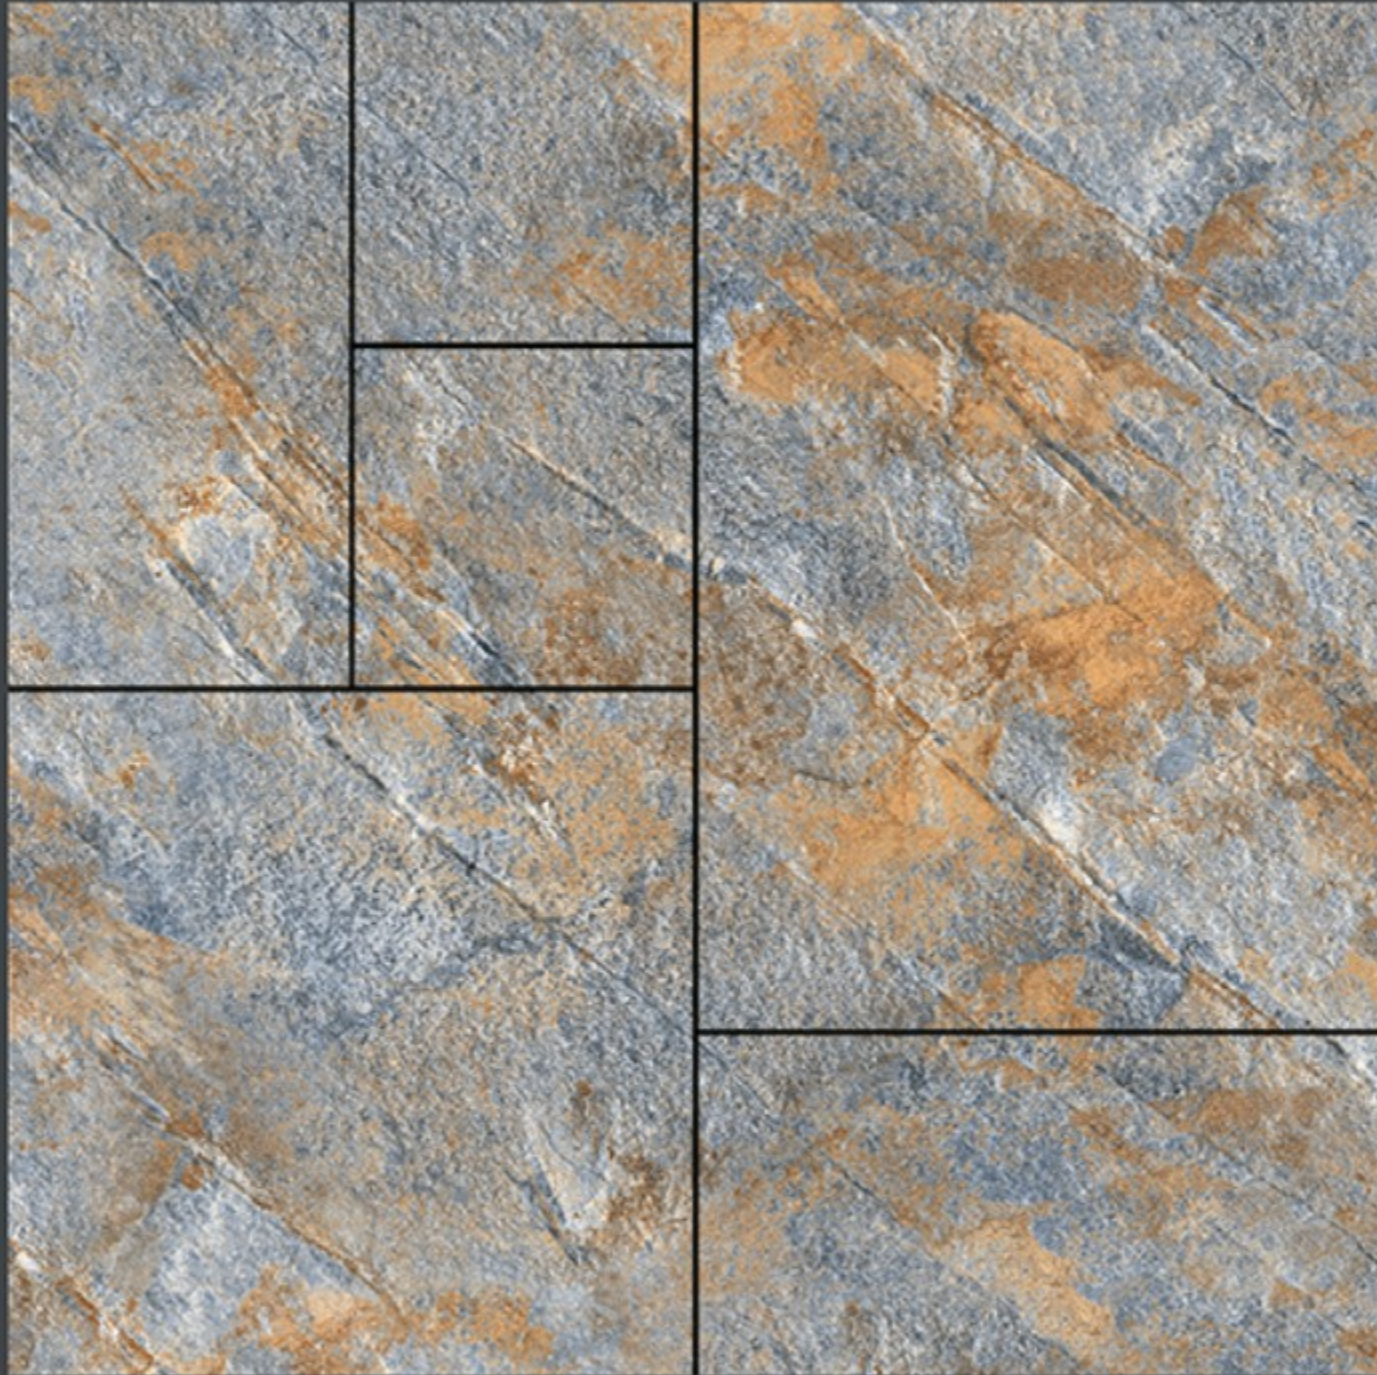

ZERO
MAINTENANCE

RESIDENTIAL

DURABLE

ECO
FRIENDLY

400x
400mm
DIGITAL VITRIFIED
PARKING TILES

7445

Finish :- PUNCH

HEAVY DUTY
PARKING TILES