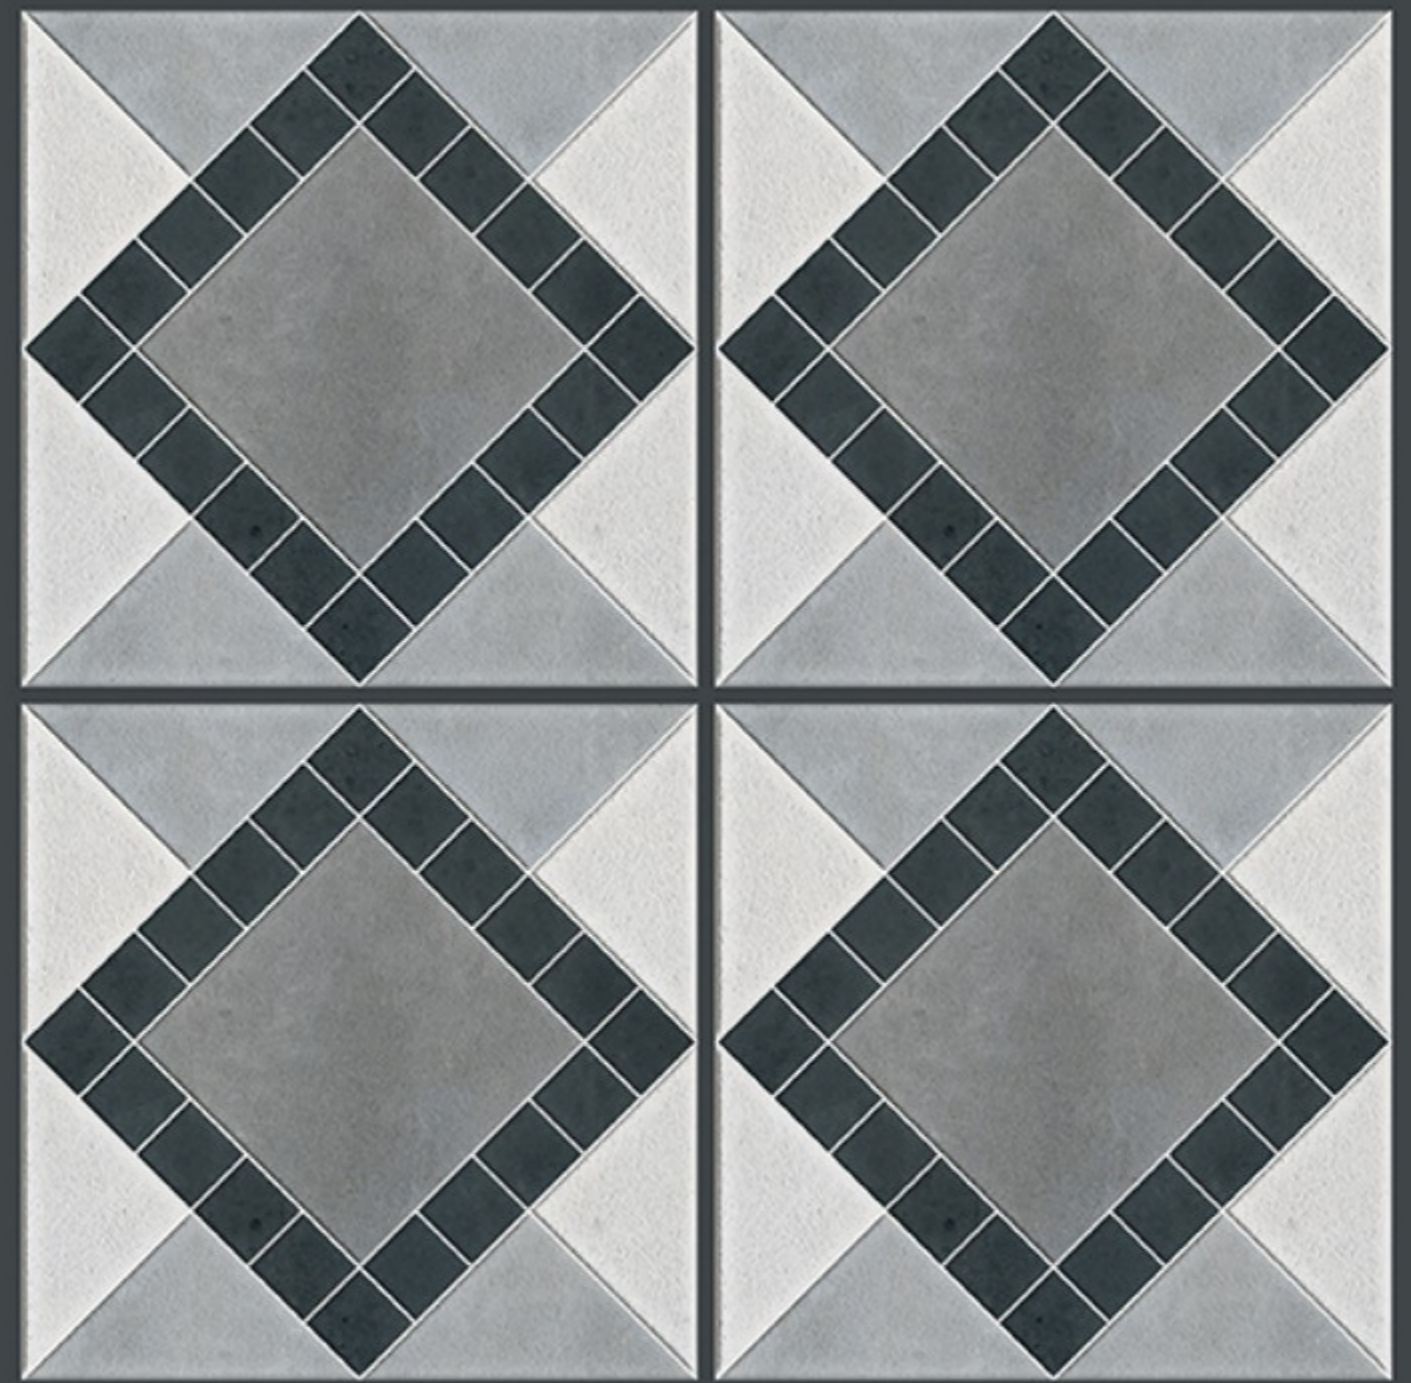

NEW
ARRIVAL

400x
400mm
DIGITAL VITRIFIED
PARKING TILES

7634

Finish :- PUNCH

HEAVY DUTY
PARKING TILES

- FROST RESISTANCE
- ZERO MAINTENANCE
- RESIDENTIAL
- DURABLE
- ECO FRIENDLY