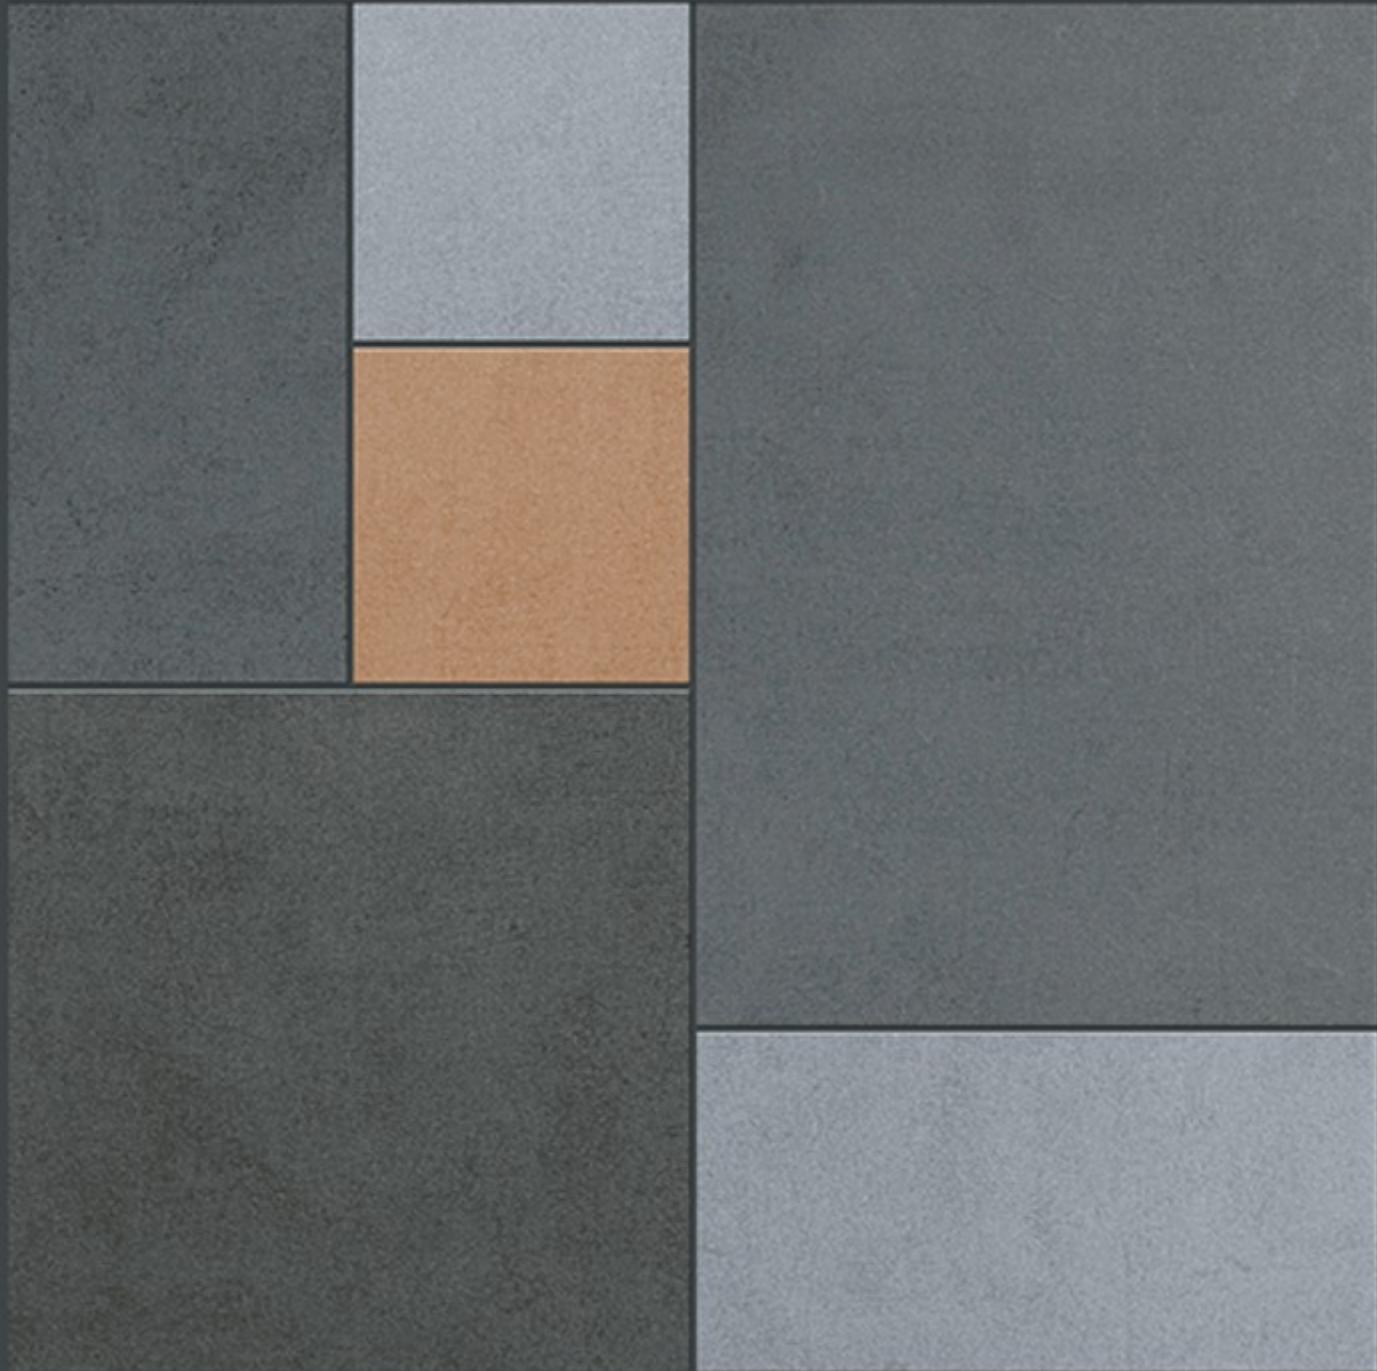

7448

HEAVY DUTY
PARKING TILES

400x
400mm
DIGITAL VITRIFIED
PARKING TILES

7450

Finish :- PUNCH

HEAVY DUTY
PARKING TILES

NEW
ARRIVAL

400x
400mm
DIGITAL VITRIFIED
PARKING TILES