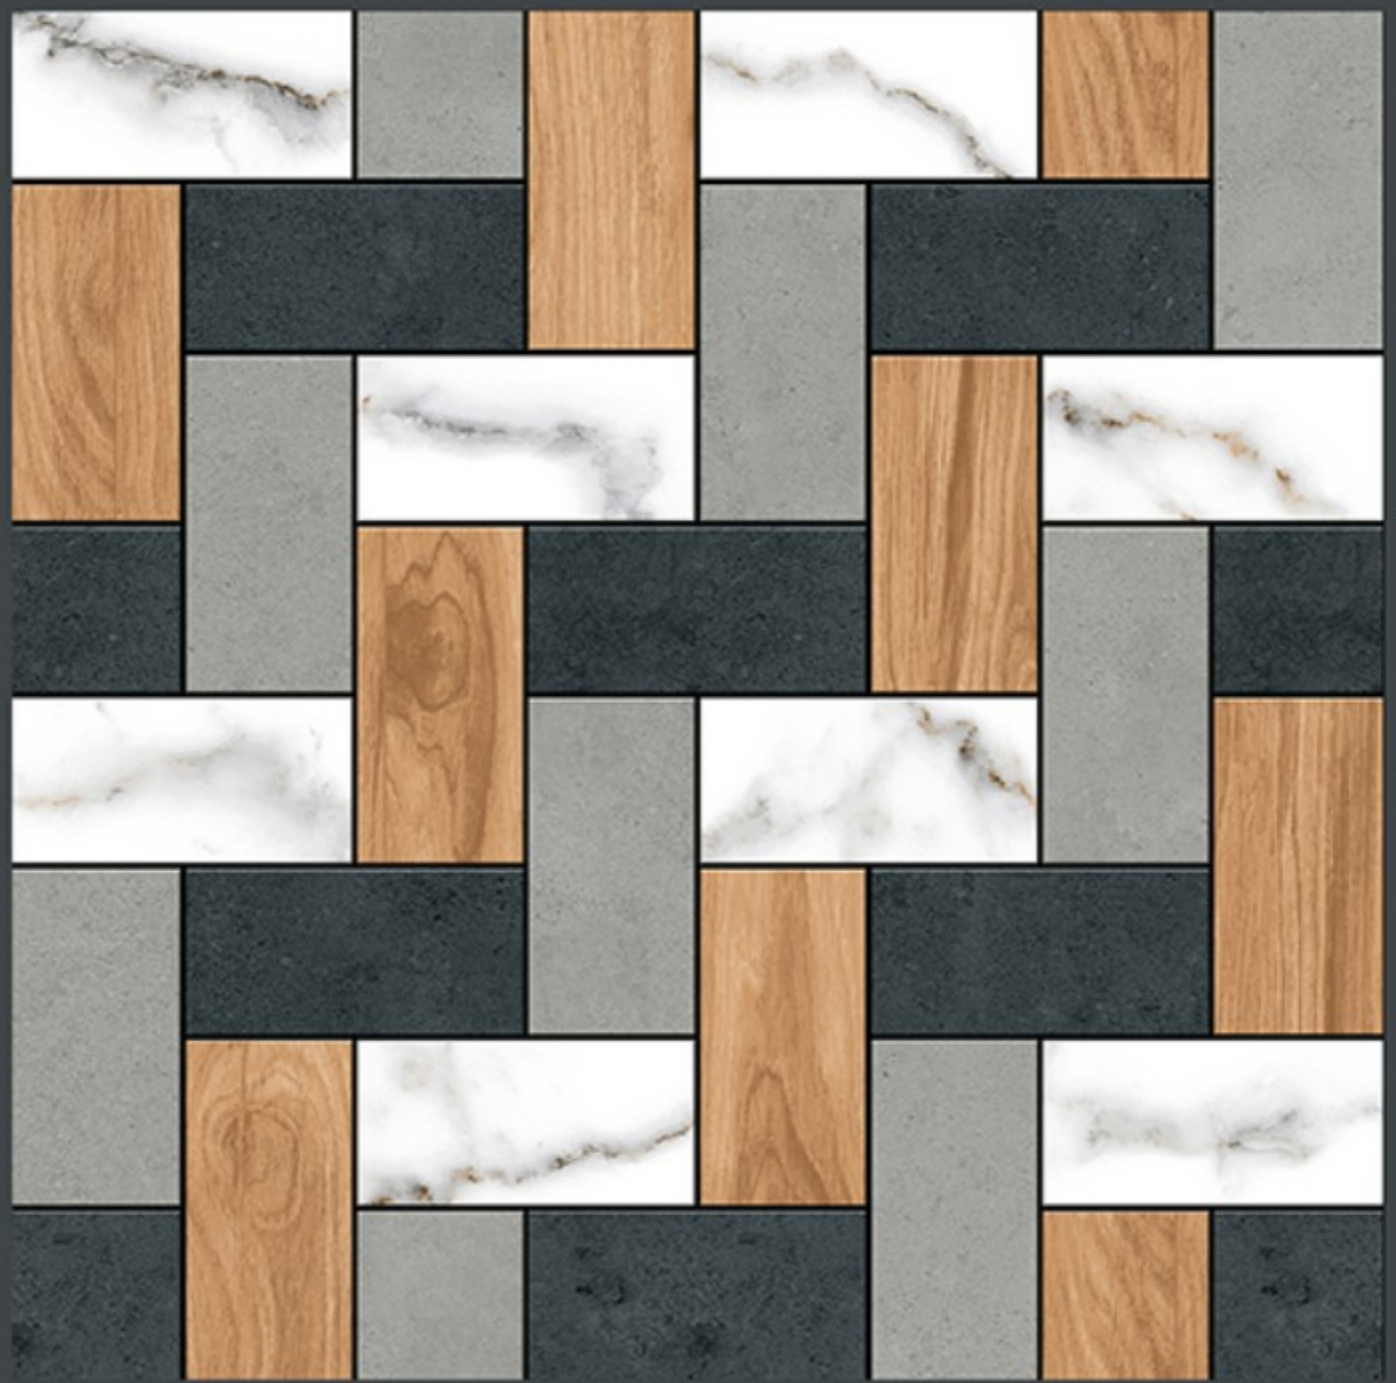

NEW
ARRIVAL

400x
400mm
DIGITAL VITRIFIED
PARKING TILES

7734

Finish :- PUNCH

HEAVY DUTY
PARKING TILES

- FROST RESISTANCE
- ZERO MAINTENANCE
- RESIDENTIAL
- DURABLE
- ECO FRIENDLY