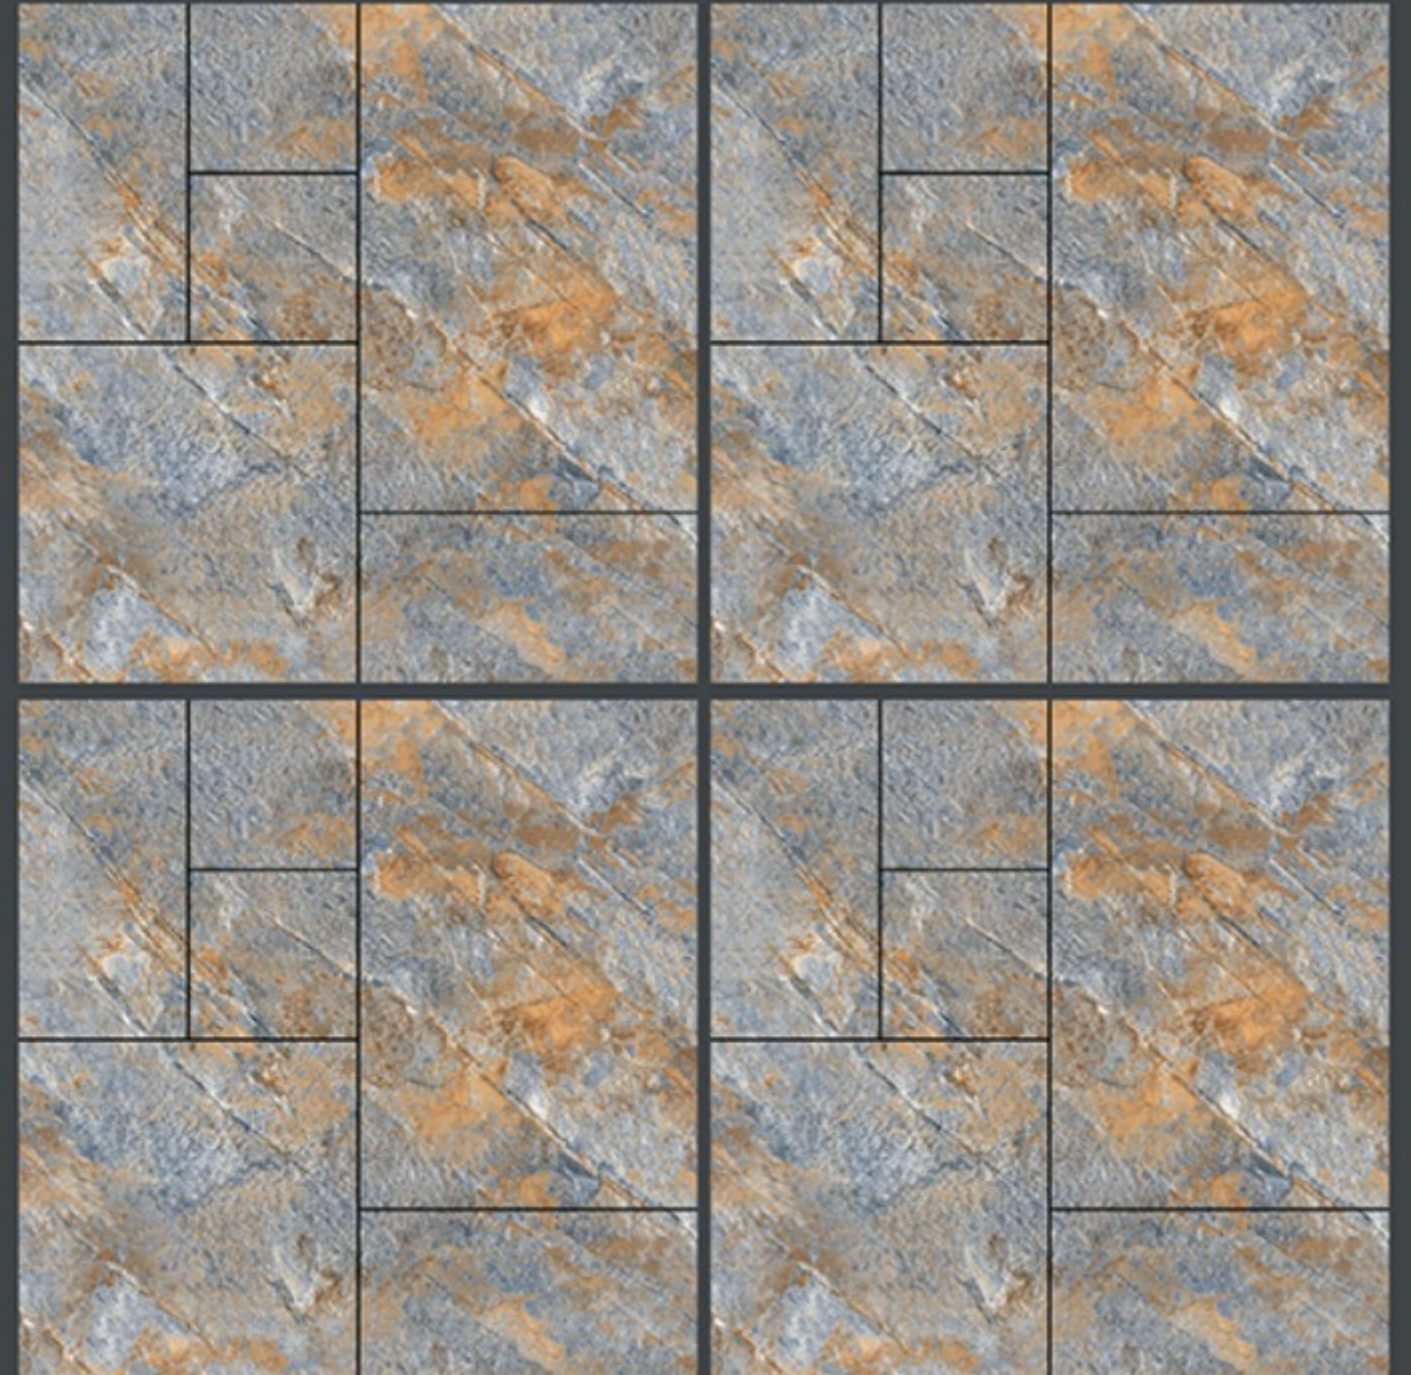

ZERO
MAINTENANCE

RESIDENTIAL

DURABLE

ECO
FRIENDLY

400x
400mm
DIGITAL VITRIFIED
PARKING TILES

7445

Finish :- PUNCH

HEAVY DUTY
PARKING TILES