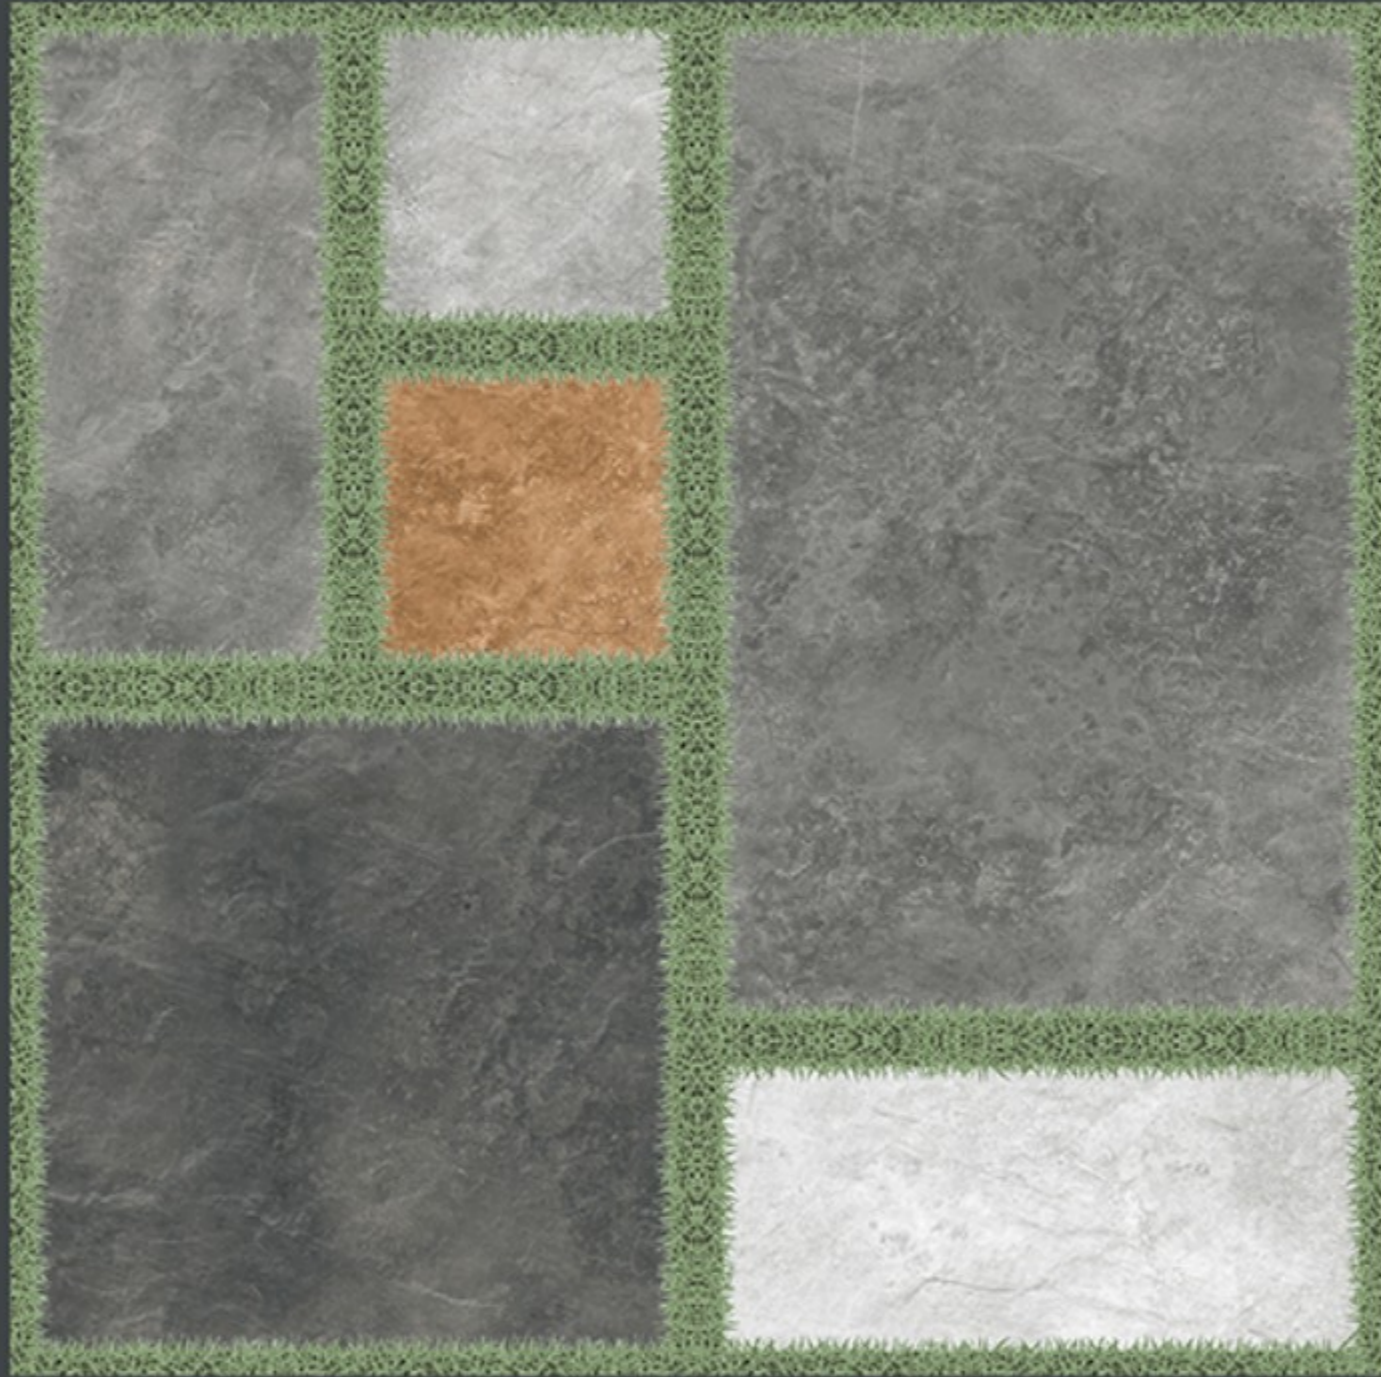

Finish :- PUNCH

HEAVY DUTY
PARKING TILES

FROST
RESISTANCE

ZERO
MAINTENANCE

RESIDENTIAL

DURABLE

ECO
FRIENDLY

400x
400mm
DIGITAL VITRIFIED
PARKING TILES