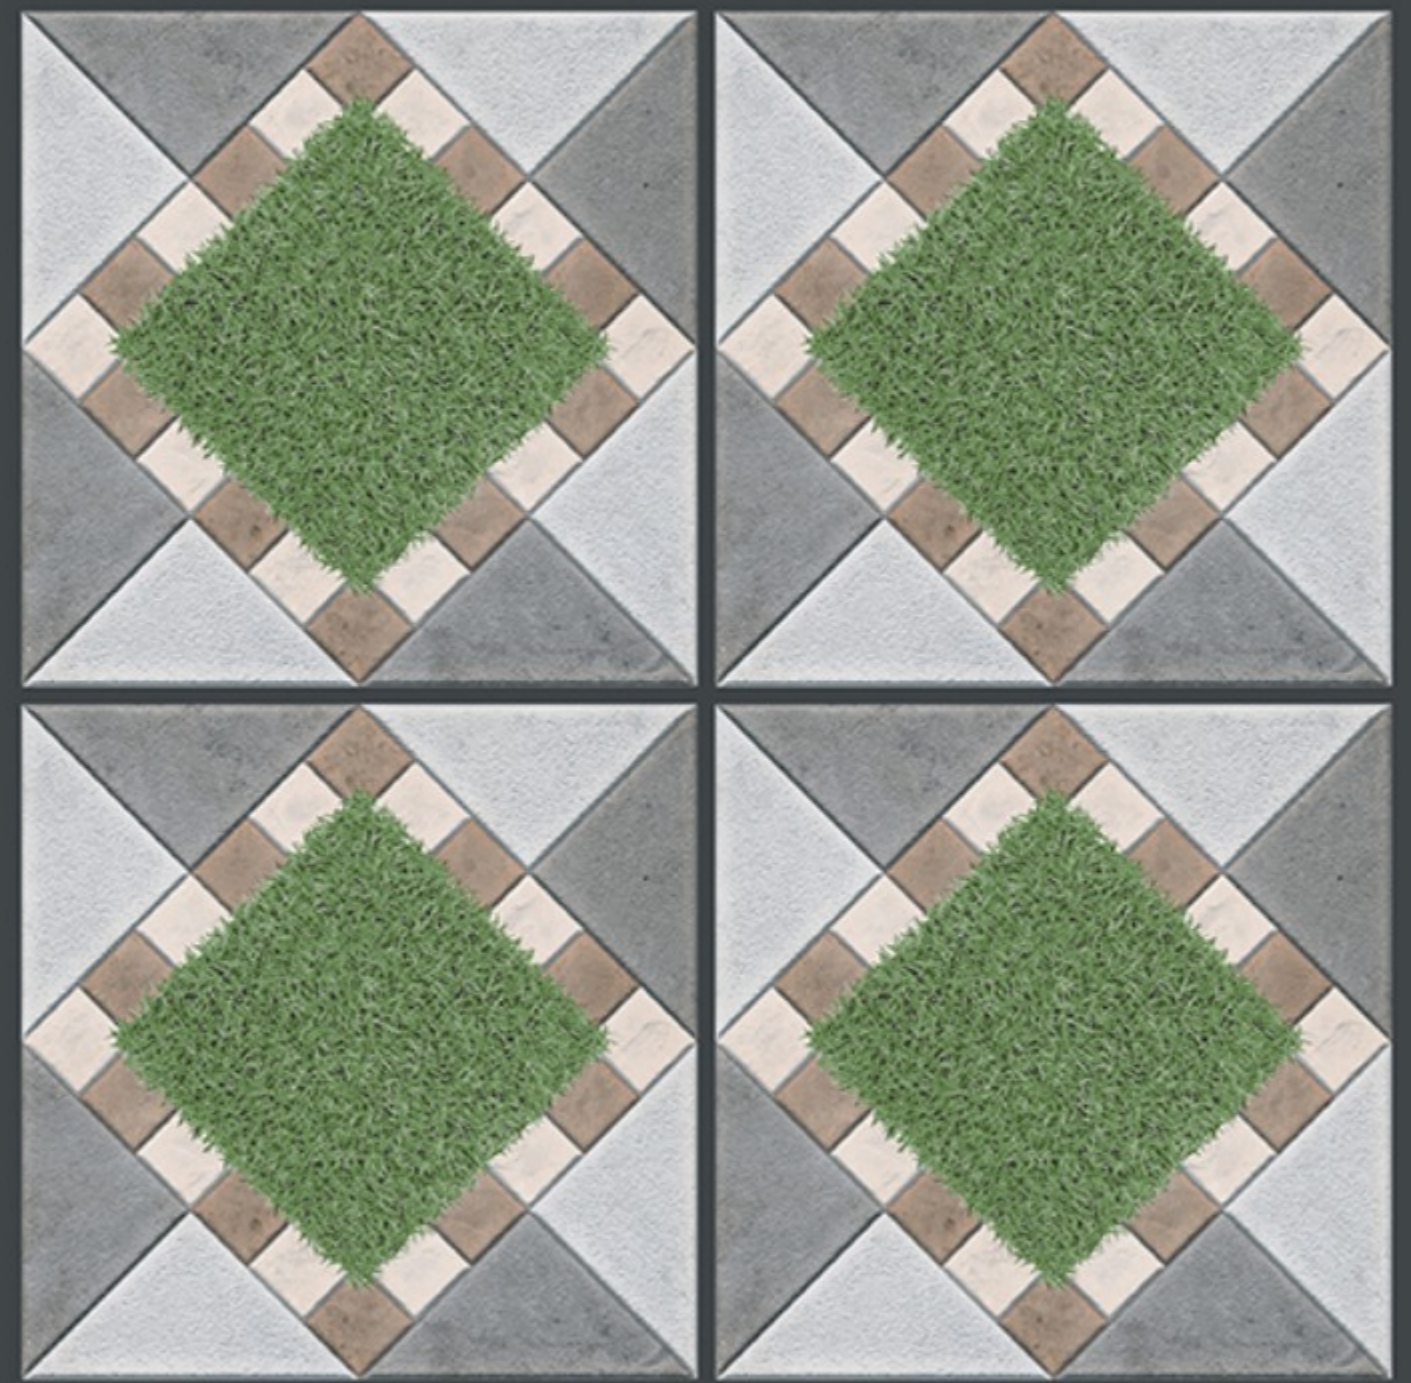

400x
400mm
DIGITAL VITRIFIED
PARKING TILES

7624

HEAVY DUTY
PARKING TILES

-  FROST RESISTANCE
-  ZERO MAINTENANCE
-  RESIDENTIAL
-  DURABLE
-  ECO FRIENDLY

**NEW
ARRIVAL**

**400x
400mm**
DIGITAL VITRIFIED
PARKING TILES