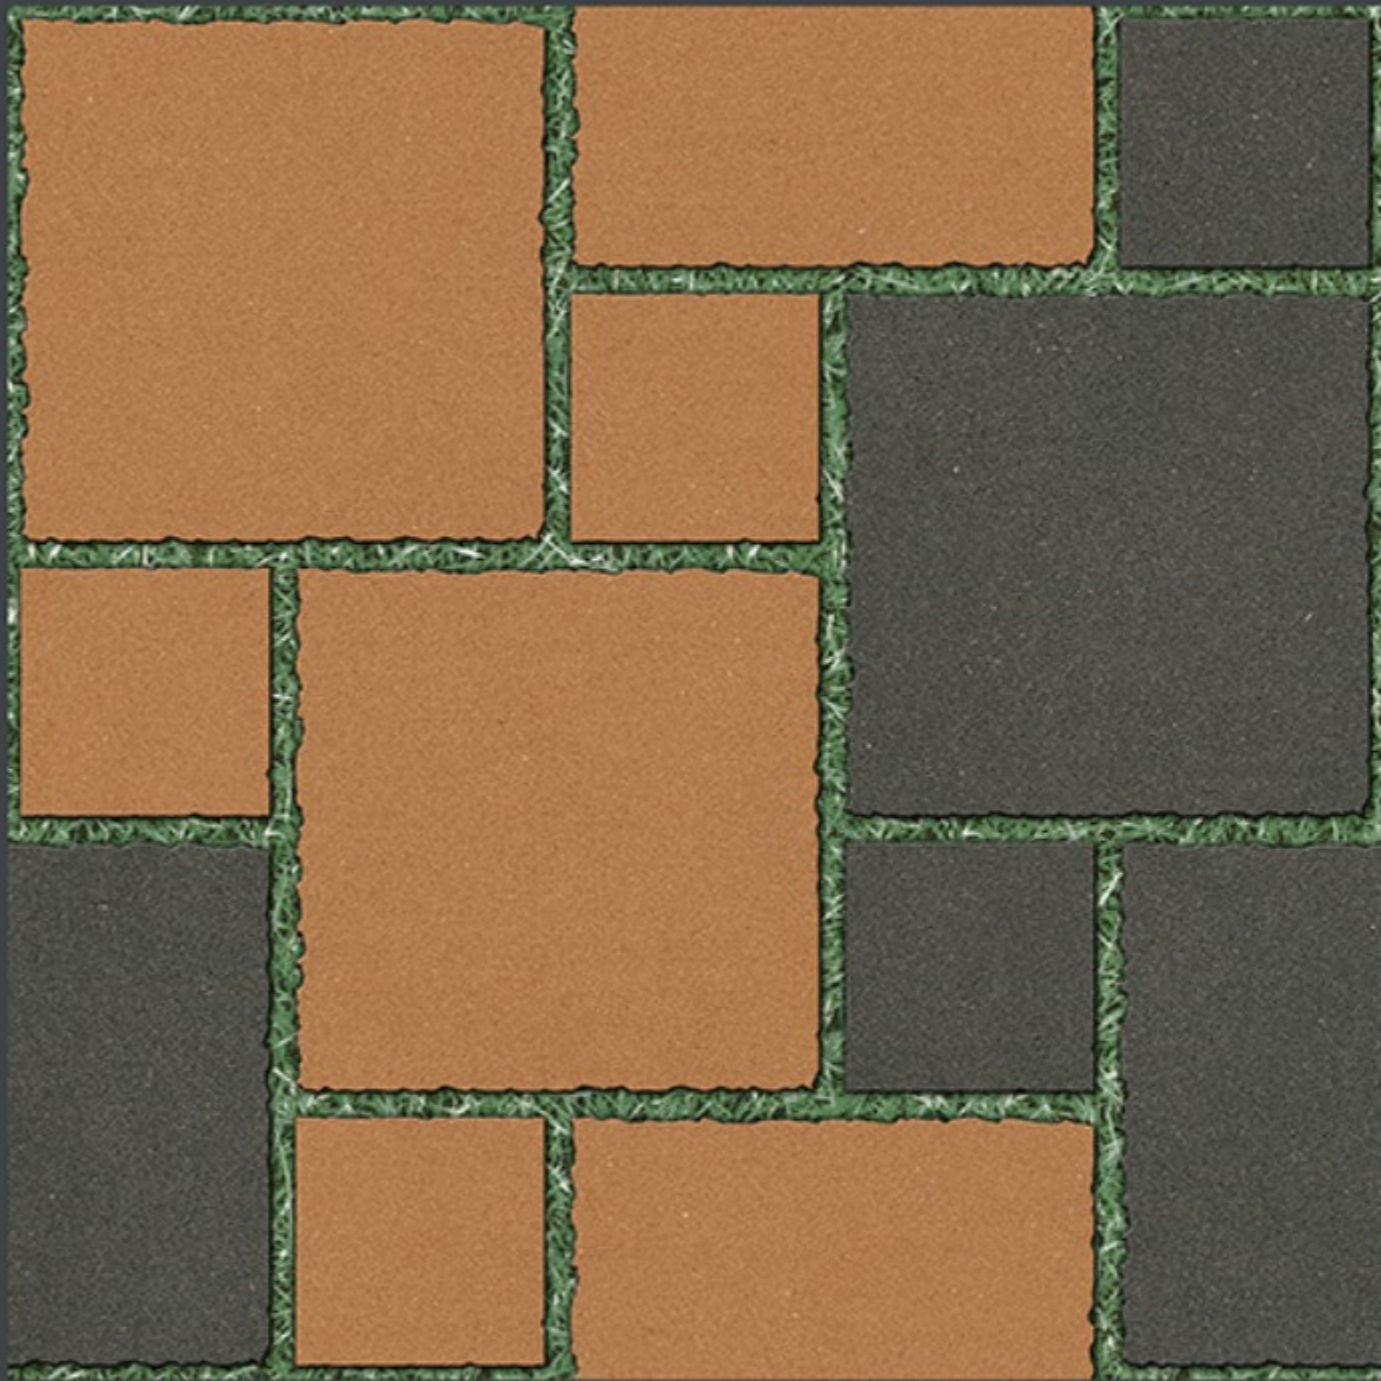

ECO
FRIENDLY

400x
400mm
DIGITAL VITRIFIED
PARKING TILES

7816

Finish :- PUNCH

HEAVY DUTY
PARKING TILES

-  FROST RESISTANCE
-  ZERO MAINTENANCE
-  RESIDENTIAL
-  DURABLE
-  ECO FRIENDLY

400x
400mm
DIGITAL VITRIFIED
PARKING TILES