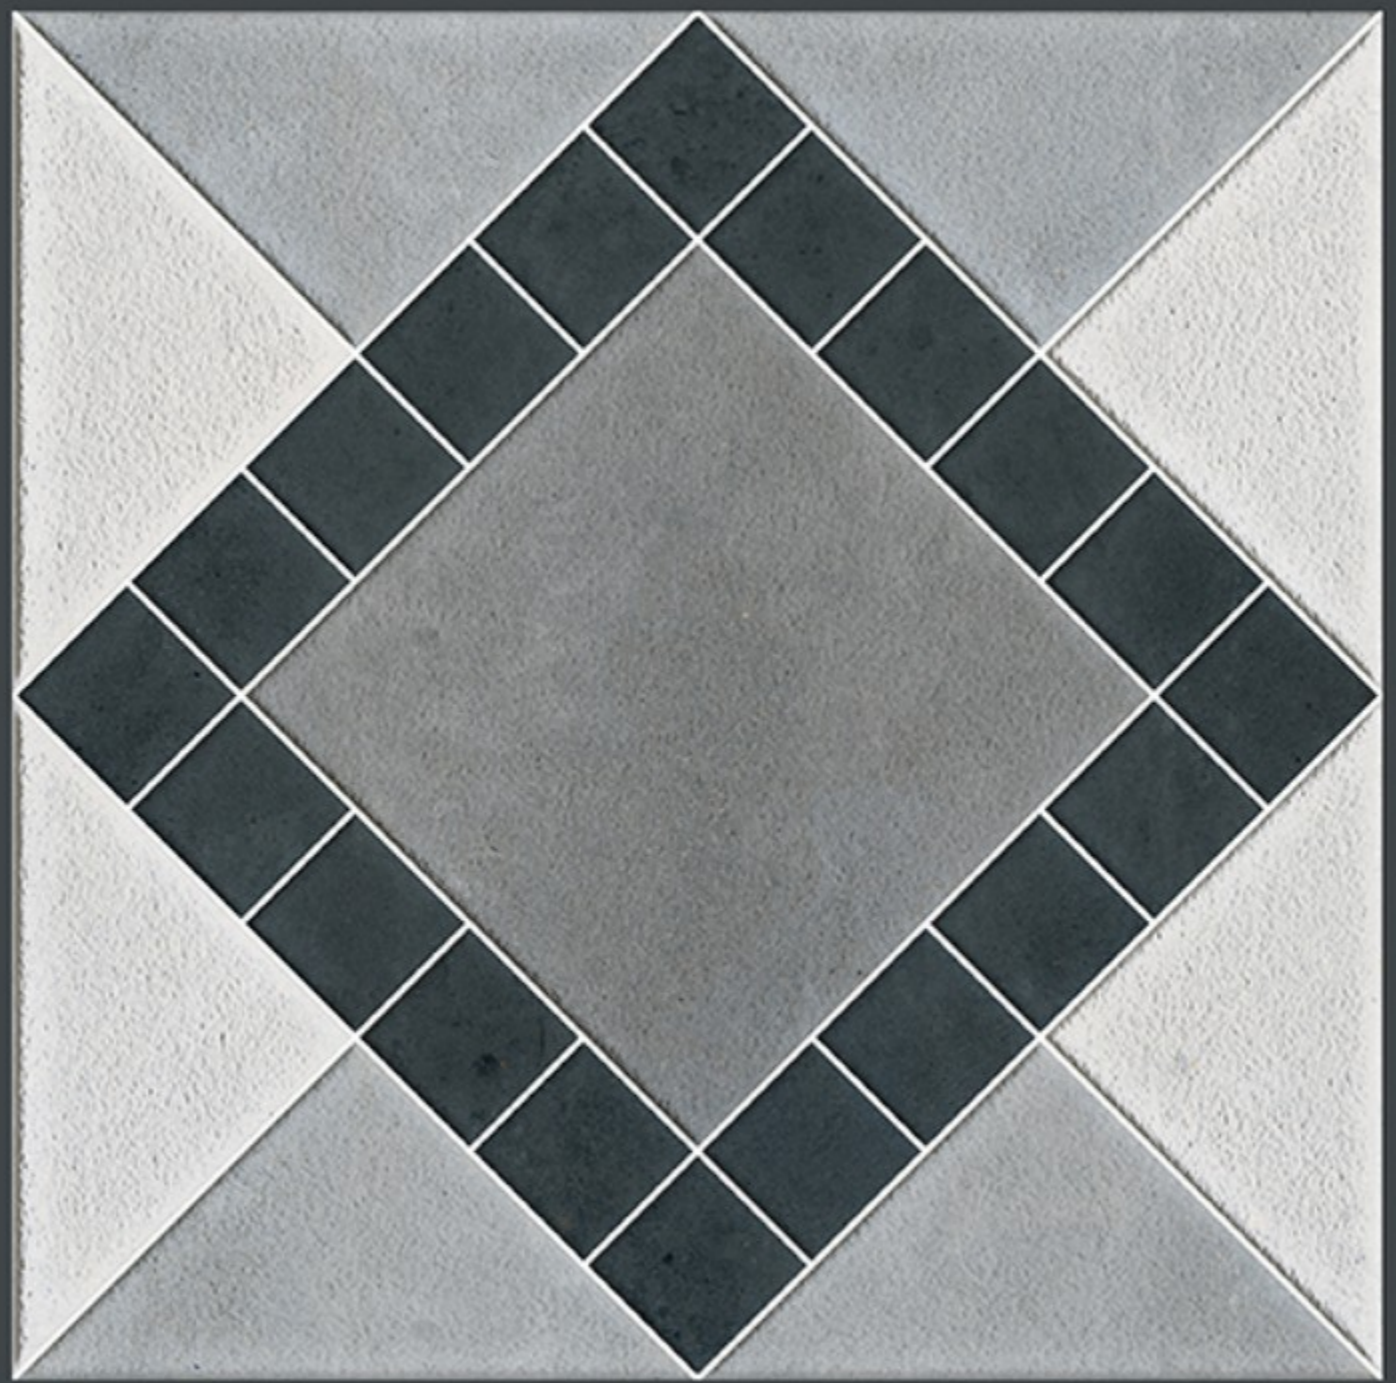

NEW
ARRIVAL

400x
400mm
DIGITAL VITRIFIED
PARKING TILES

7634

Finish :- PUNCH

HEAVY DUTY
PARKING TILES

- FROST RESISTANCE
- ZERO MAINTENANCE
- RESIDENTIAL
- DURABLE
- ECO FRIENDLY