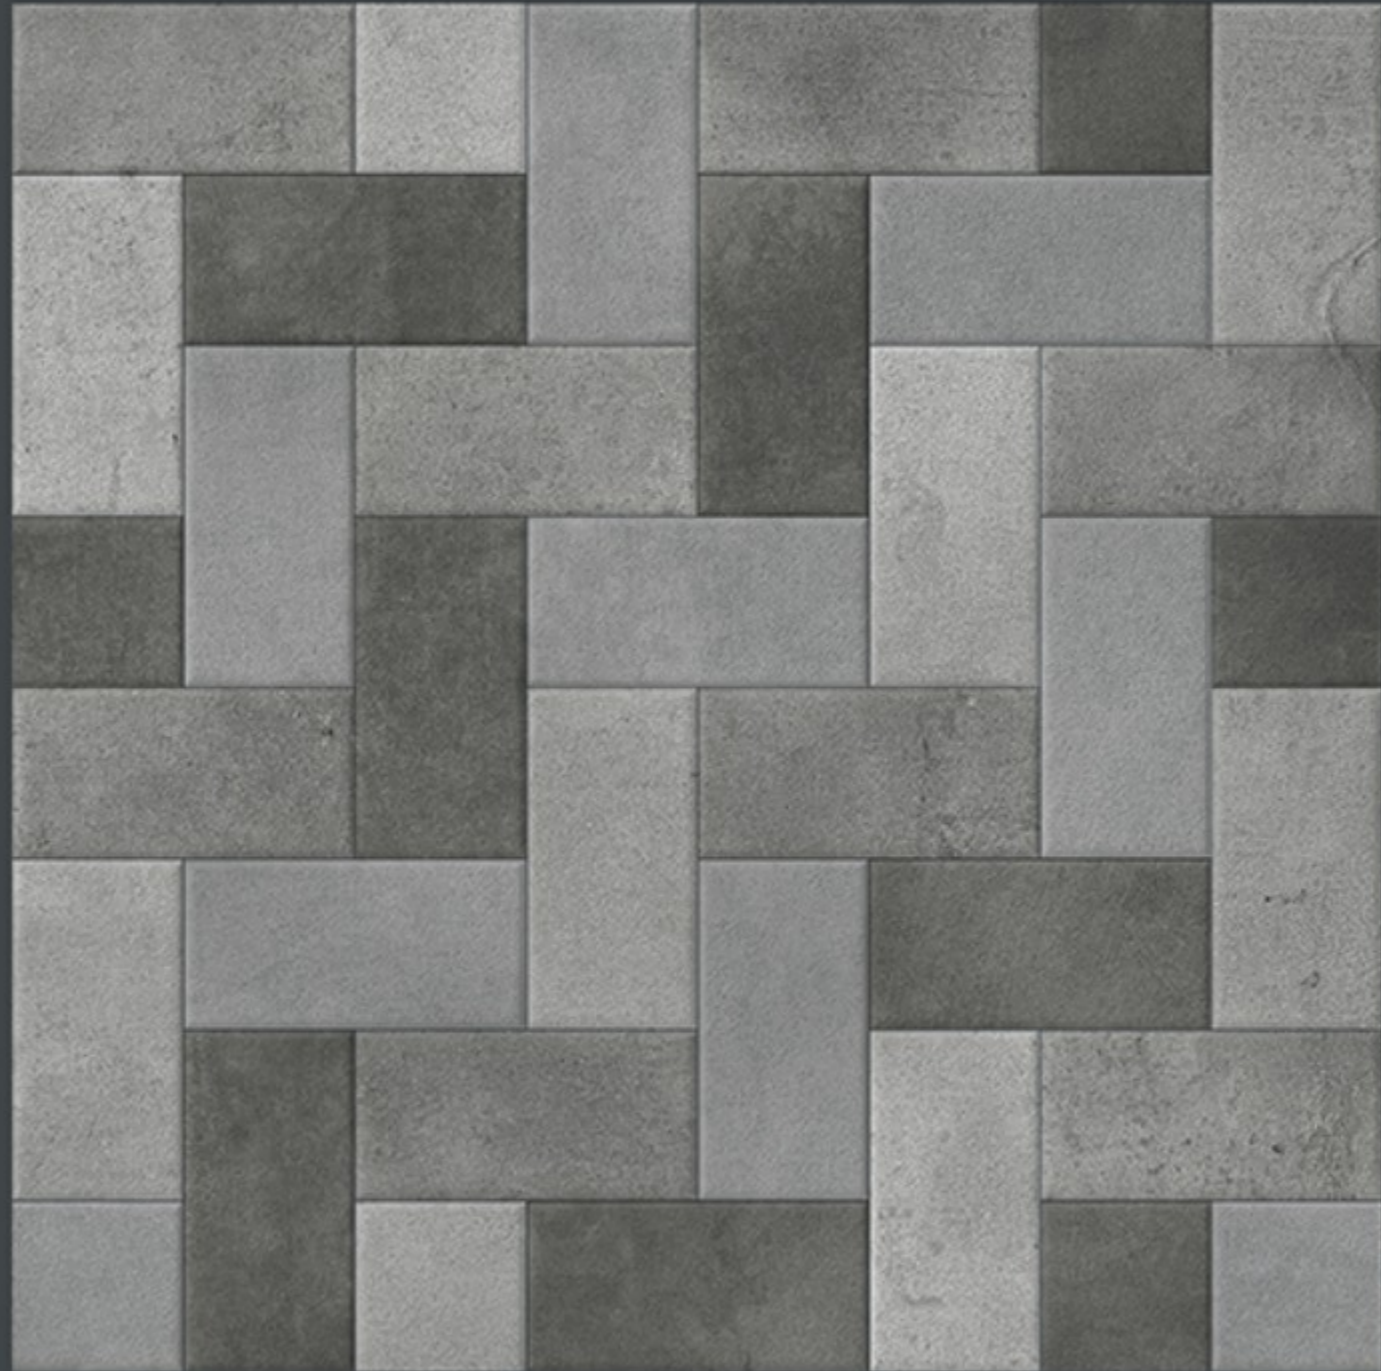

400x
400mm
DIGITAL VITRIFIED
PARKING TILES

7739

Finish :- PUNCH

HEAVY DUTY
PARKING TILES

- FROST RESISTANCE
- ZERO MAINTENANCE
- RESIDENTIAL
- DURABLE
- ECO FRIENDLY