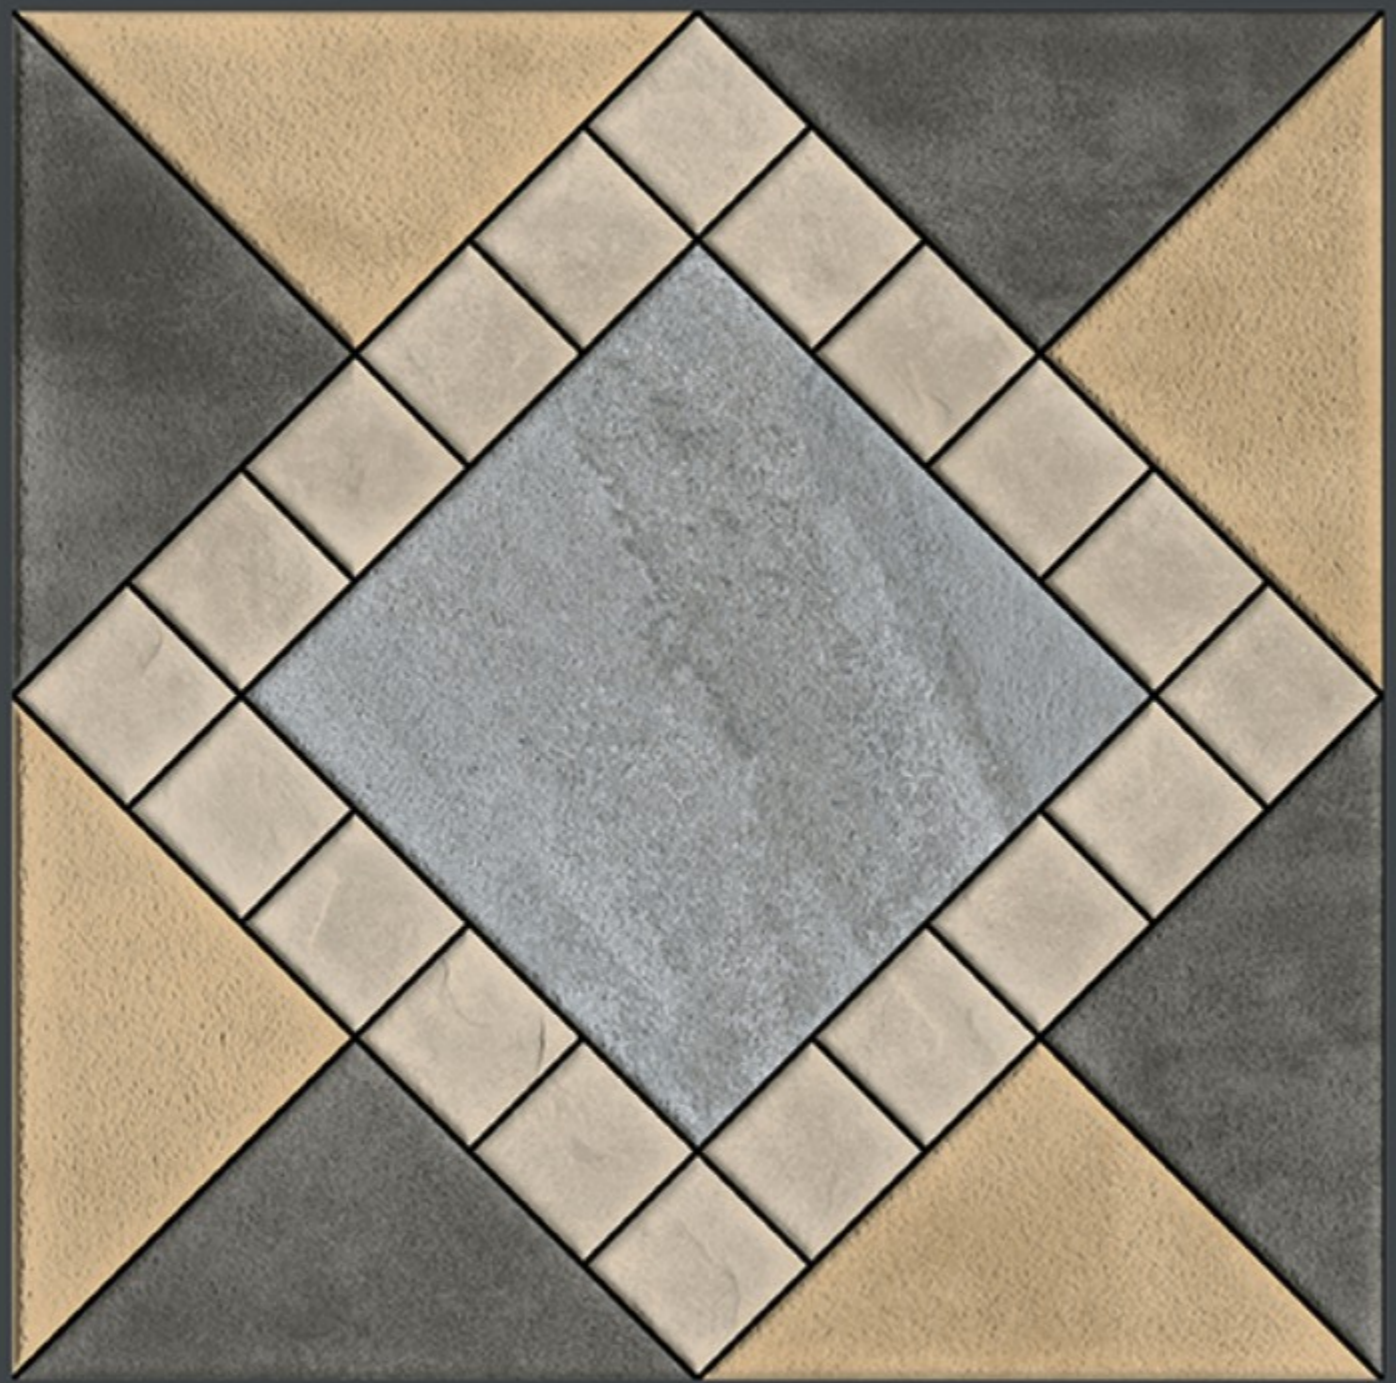

NEW
ARRIVAL

400x
400mm
DIGITAL VITRIFIED
PARKING TILES

7630

Finish :- PUNCH

HEAVY DUTY
PARKING TILES

- FROST RESISTANCE
- ZERO MAINTENANCE
- RESIDENTIAL
- DURABLE
- ECO FRIENDLY