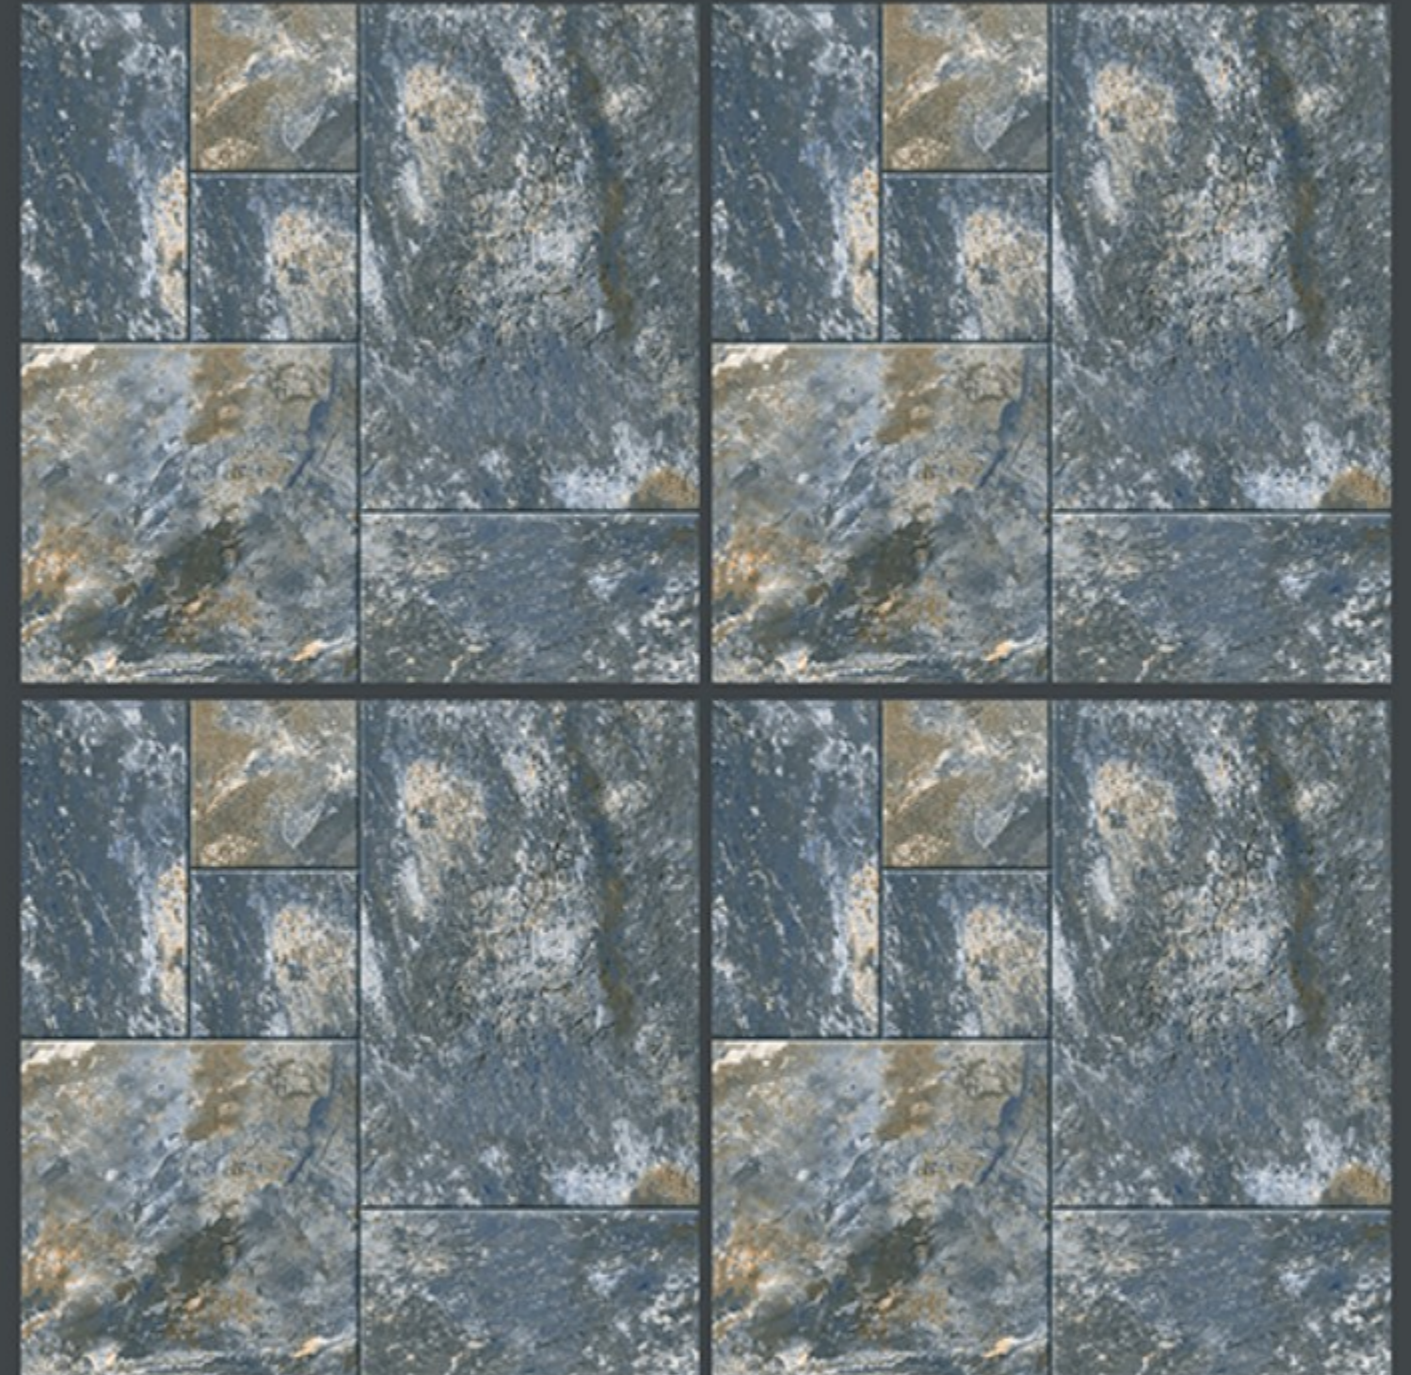

400x
400mm
DIGITAL VITRIFIED
PARKING TILES

7411

Finish :- PUNCH

HEAVY DUTY
PARKING TILES

FROST
RESISTANCE

ZERO
MAINTENANCE

RESIDENTIAL

DURABLE

ECO
FRIENDLY