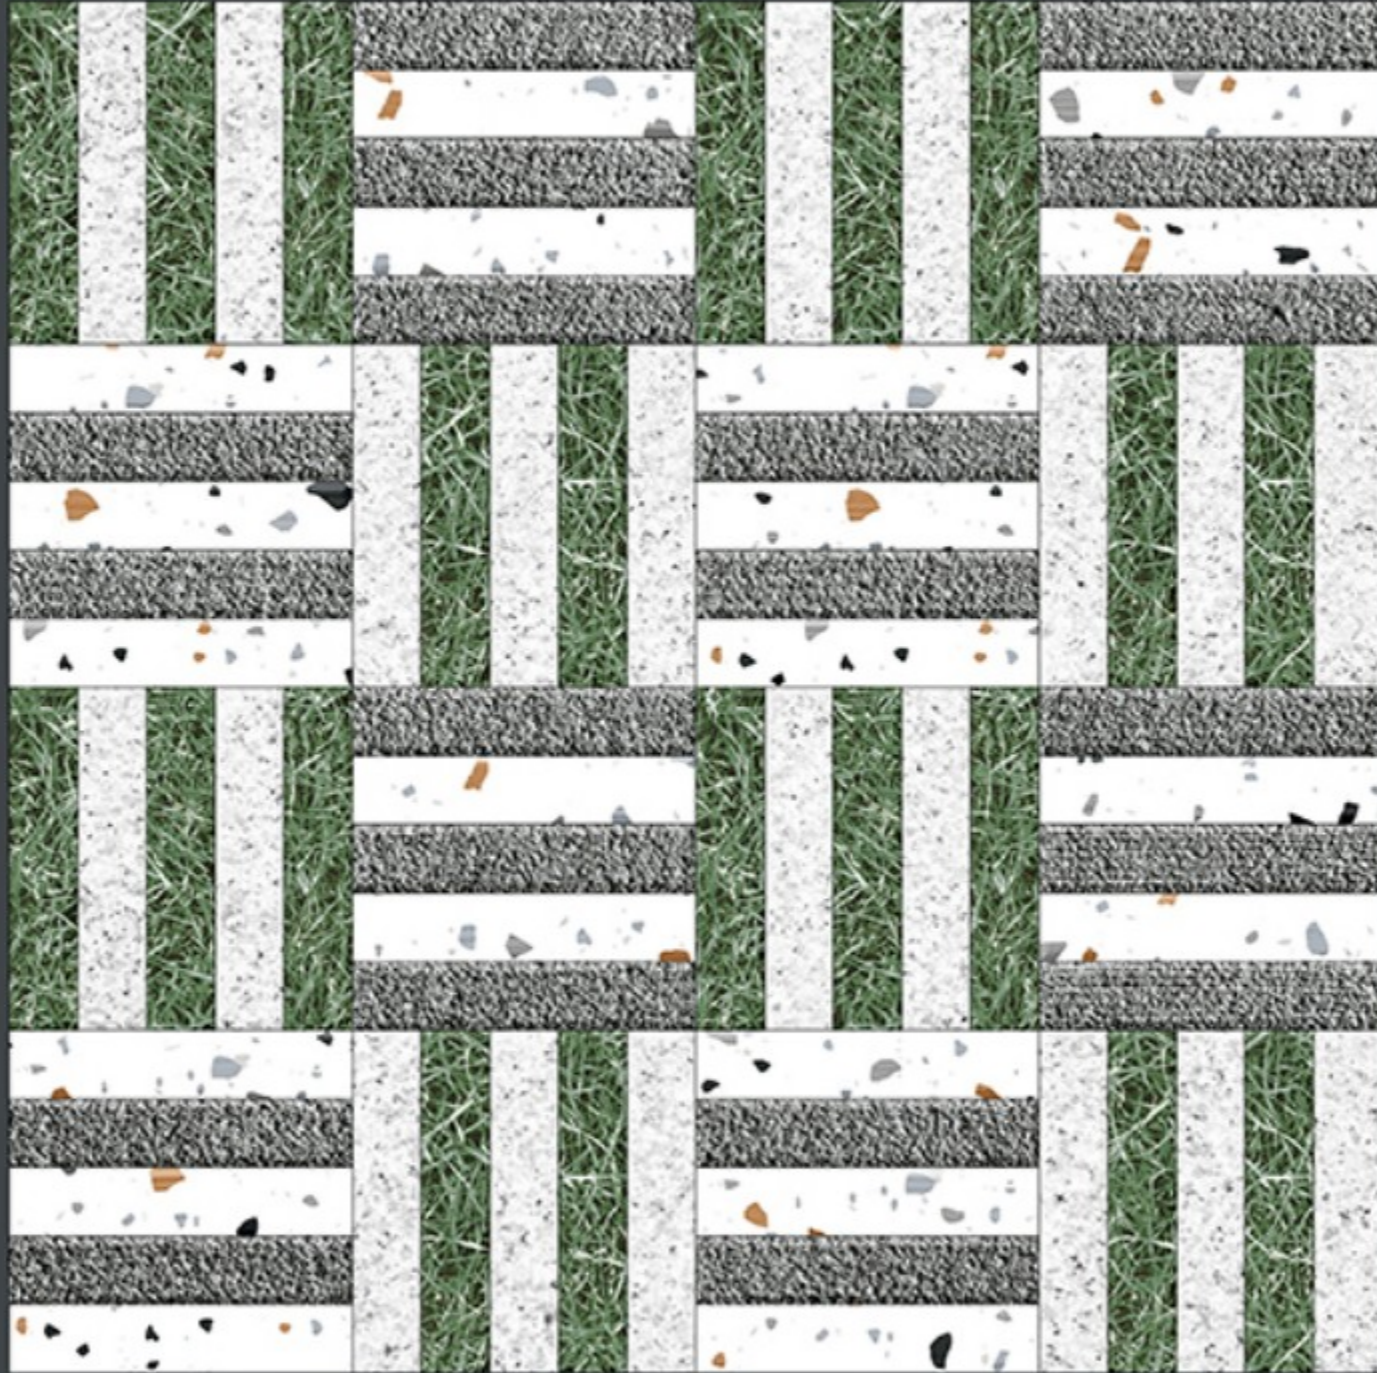

DURABLE

ECO  
FRIENDLY

400x  
400mm  
DIGITAL VITRIFIED  
PARKING TILES

9319

Finish :- PUNCH

**HEAVY DUTY**  
PARKING TILES

FROST  
RESISTANCE

ZERO  
MAINTENANCE