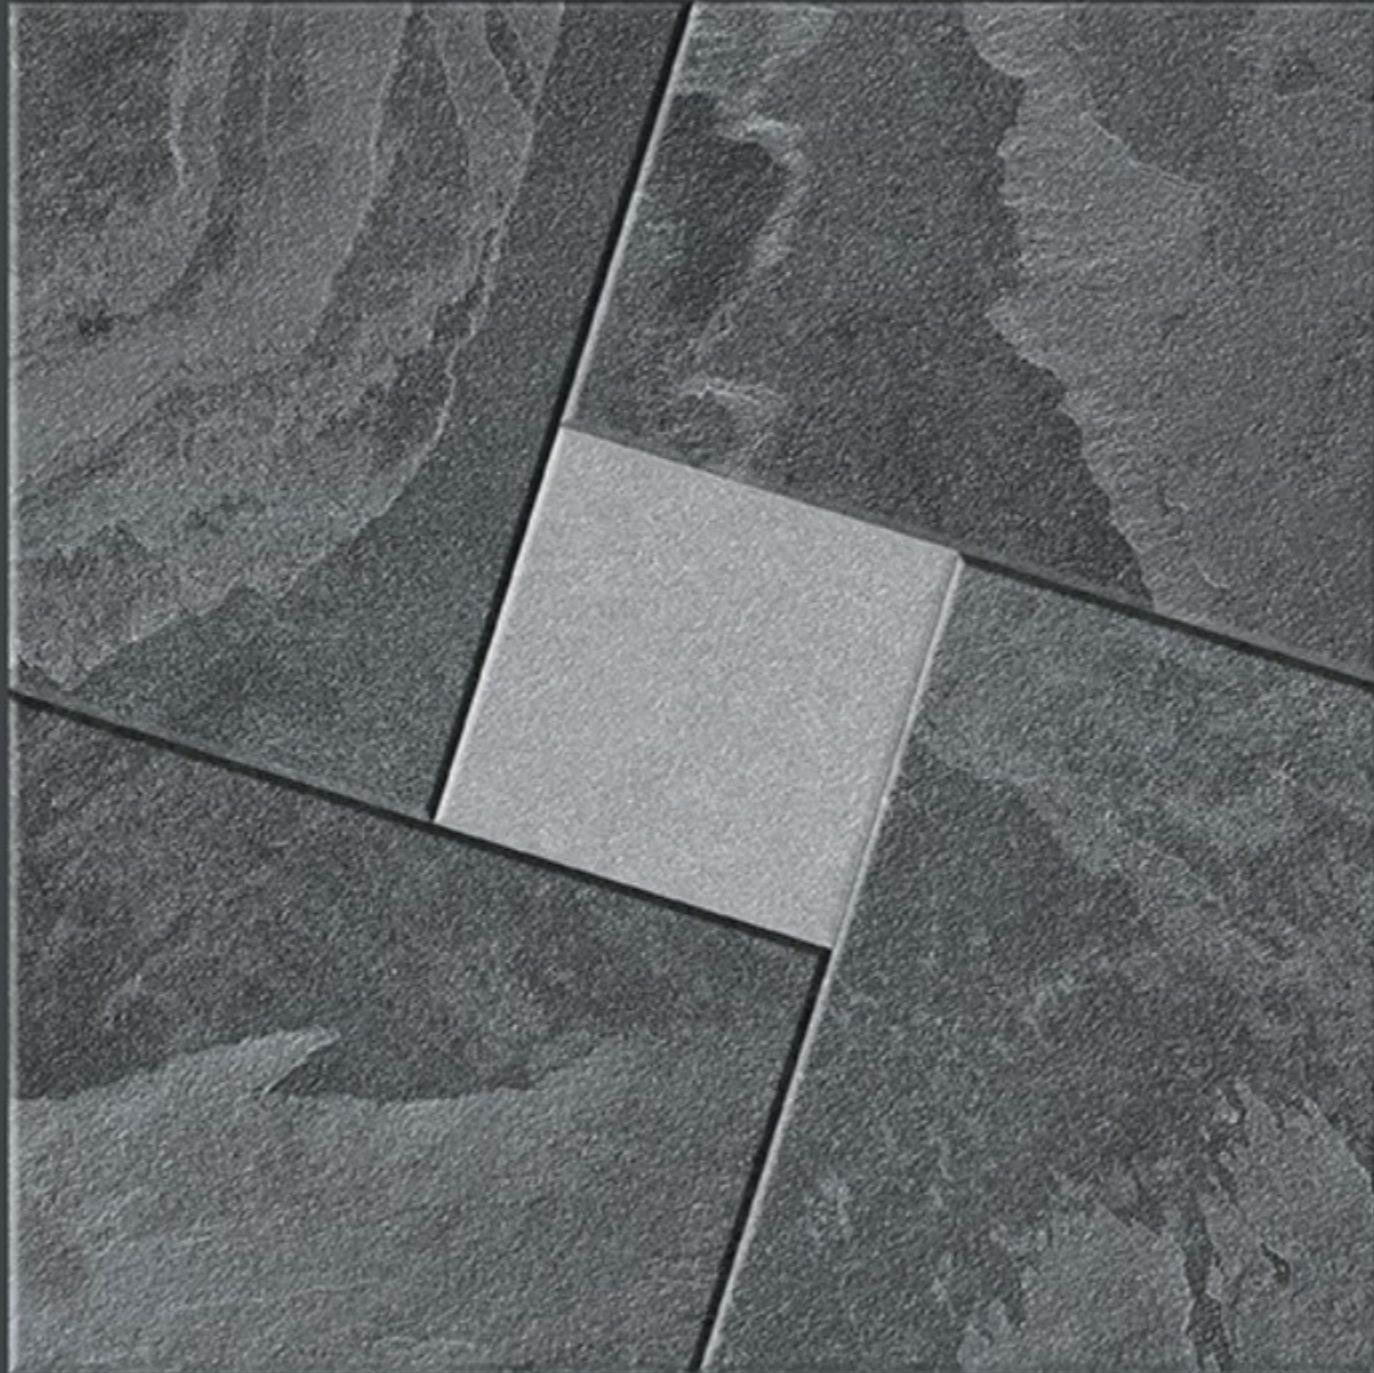

DURABLE

ECO  
FRIENDLY

400x  
400mm  
DIGITAL VITRIFIED  
PARKING TILES

9715

Finish :- PUNCH

**HEAVY DUTY**  
PARKING TILES

-  FROST RESISTANCE
-  ZERO MAINTENANCE
-  RESIDENTIAL
-  DURABLE
-  ECO FRIENDLY

400x  
400mm  
DIGITAL VITRIFIED  
PARKING TILES