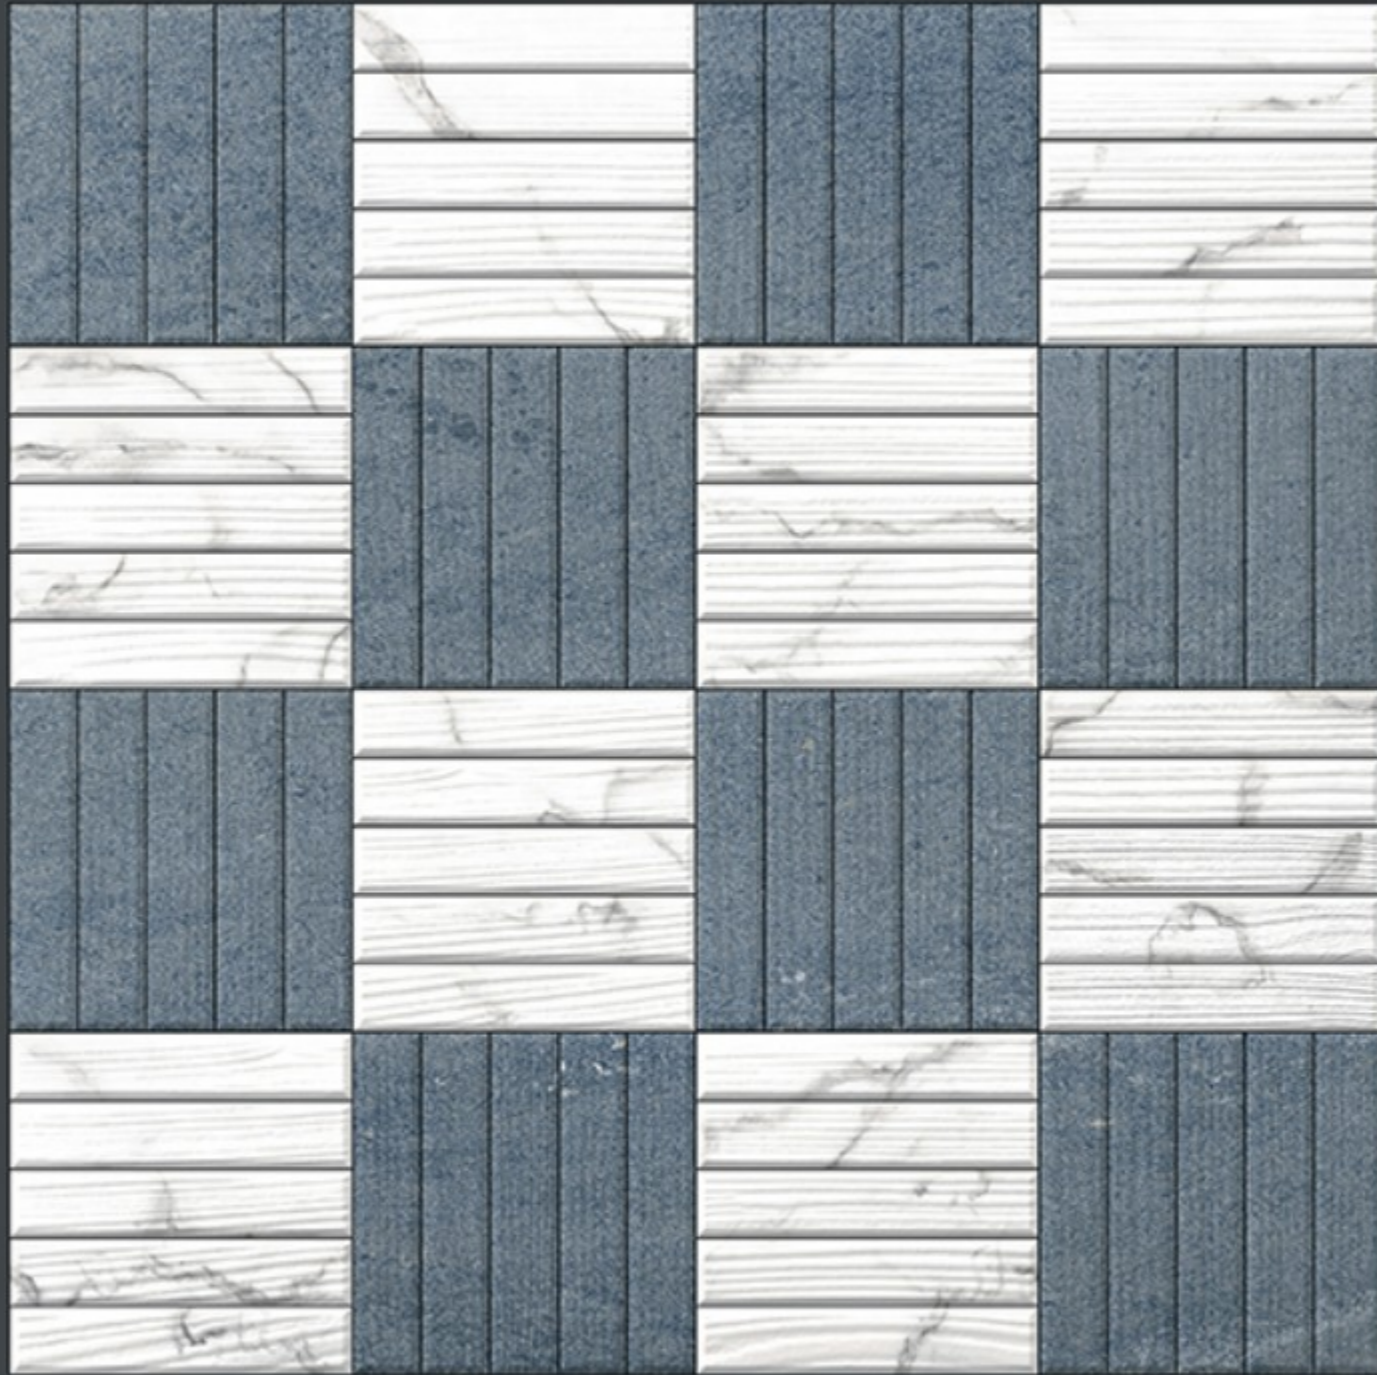

9302

**HEAVY DUTY**  
PARKING TILES

FROST  
RESISTANCE

ZERO  
MAINTENANCE

RESIDENTIAL

DURABLE

ECO  
FRIENDLY

400x  
400mm  
DIGITAL VITRIFIED  
PARKING TILES