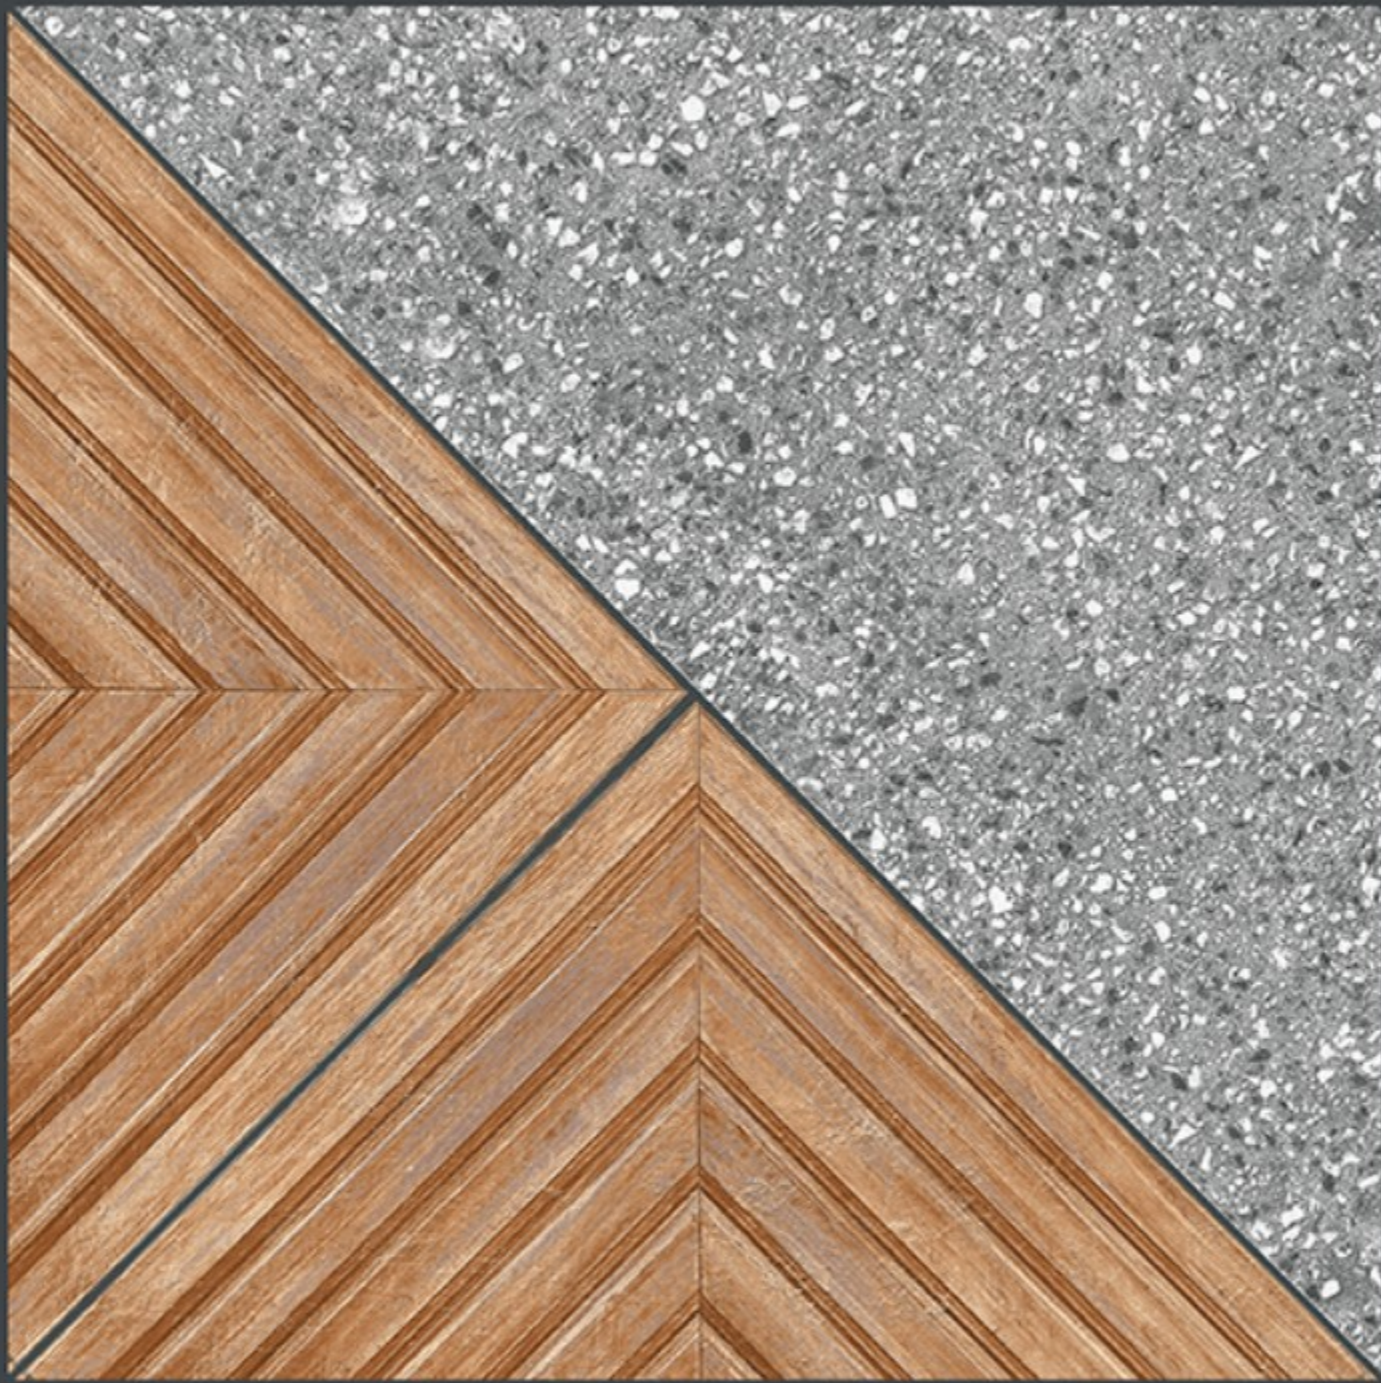

400x  
400mm  
DIGITAL VITRIFIED  
PARKING TILES

9608

**HEAVY DUTY**  
PARKING TILES

400x  
400mm  
DIGITAL VITRIFIED  
PARKING TILES

9610

Finish :- PUNCH

**HEAVY DUTY**  
PARKING TILES

400x  
400mm  
DIGITAL VITRIFIED  
PARKING TILES