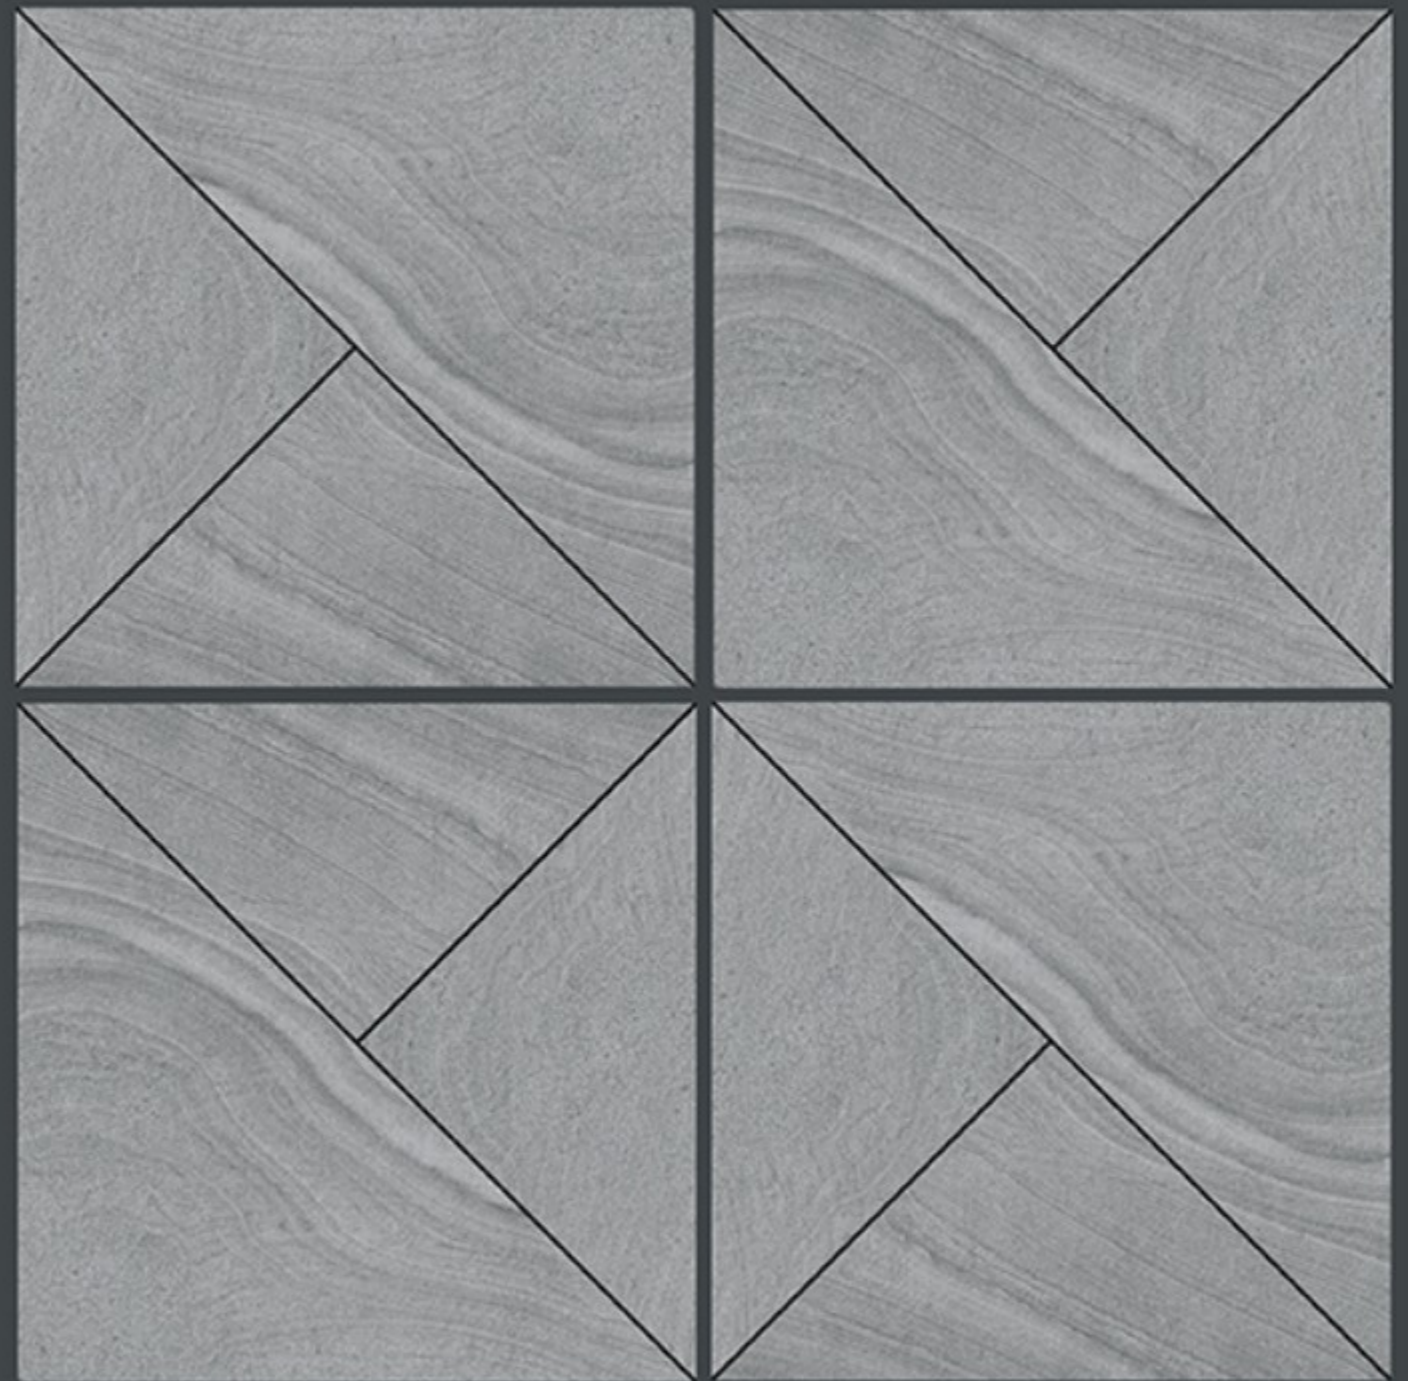

9608

Finish :- PUNCH

**HEAVY DUTY**  
PARKING TILES

-  FROST RESISTANCE
-  ZERO MAINTENANCE
-  RESIDENTIAL
-  DURABLE
-  ECO FRIENDLY

400x  
400mm  
DIGITAL VITRIFIED  
PARKING TILES

9609

Finish :- PUNCH

**HEAVY DUTY**  
PARKING TILES