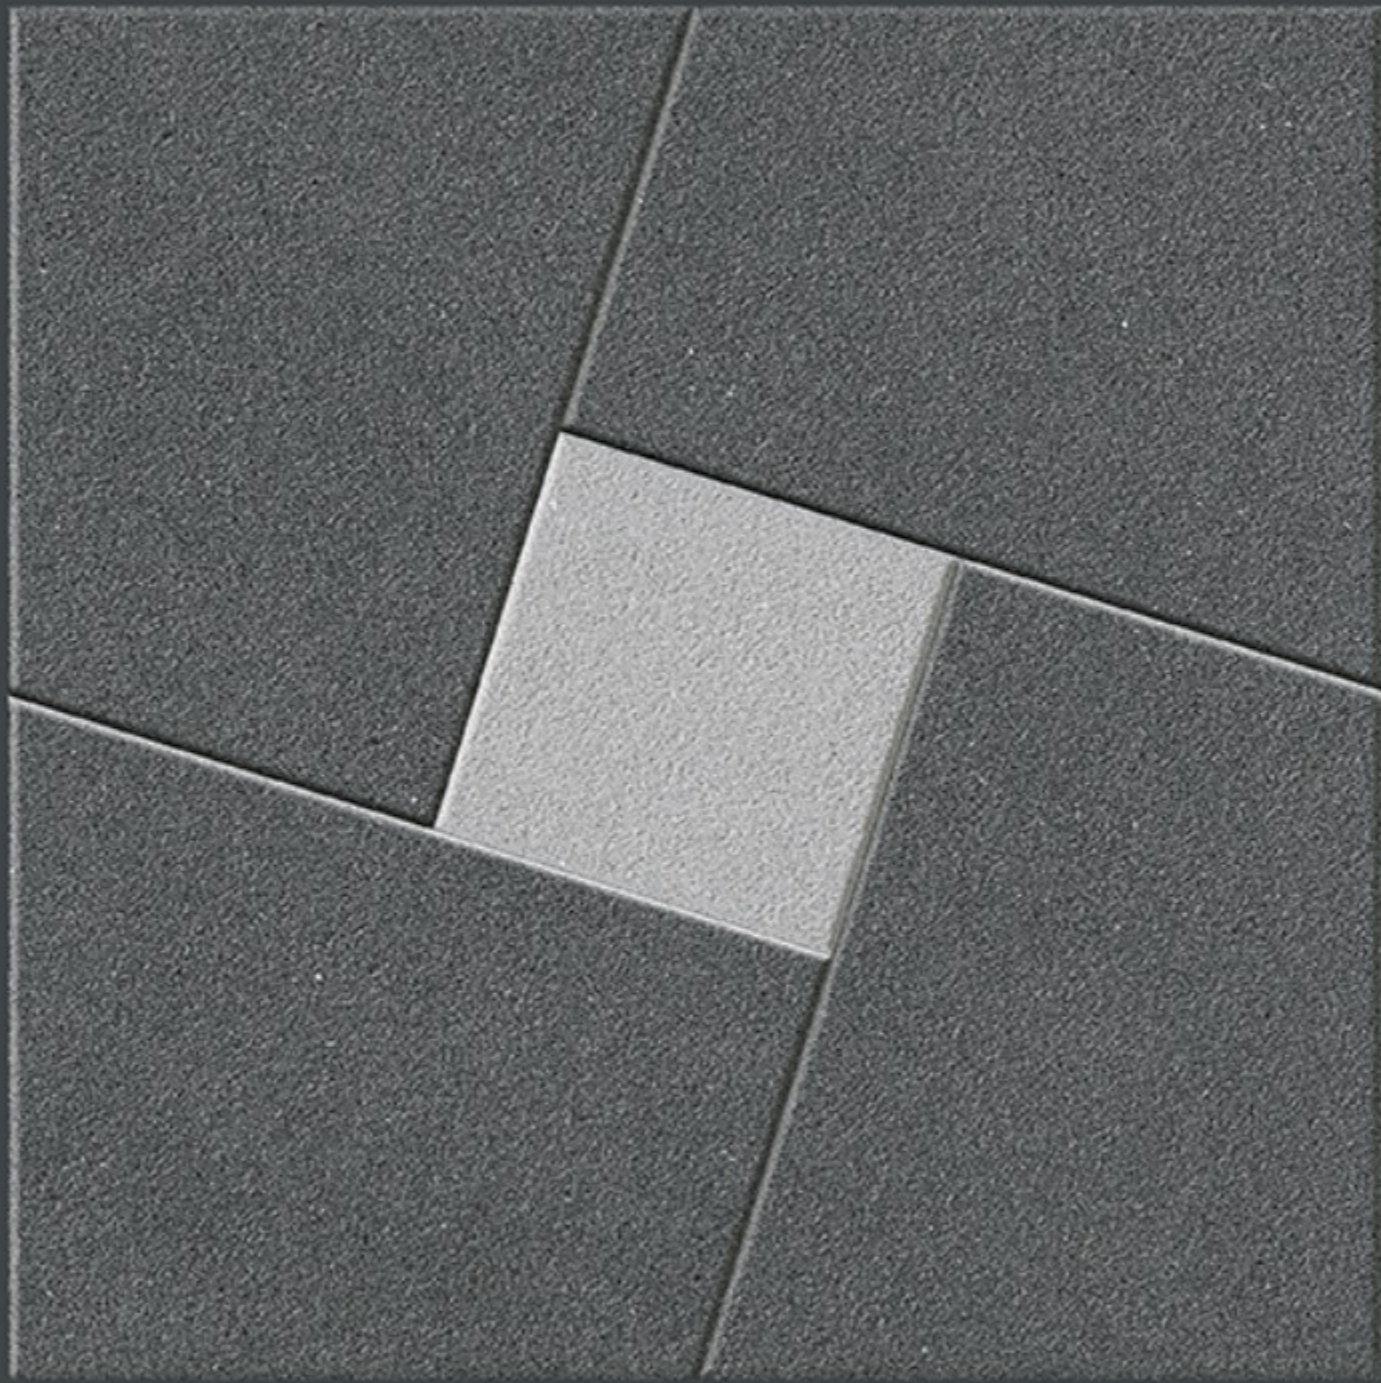

400x
400mm
DIGITAL VITRIFIED
PARKING TILES

9703

Finish :- PUNCH

HEAVY DUTY
PARKING TILES

- FROST RESISTANCE
- ZERO MAINTENANCE
- RESIDENTIAL
- DURABLE
- ECO FRIENDLY