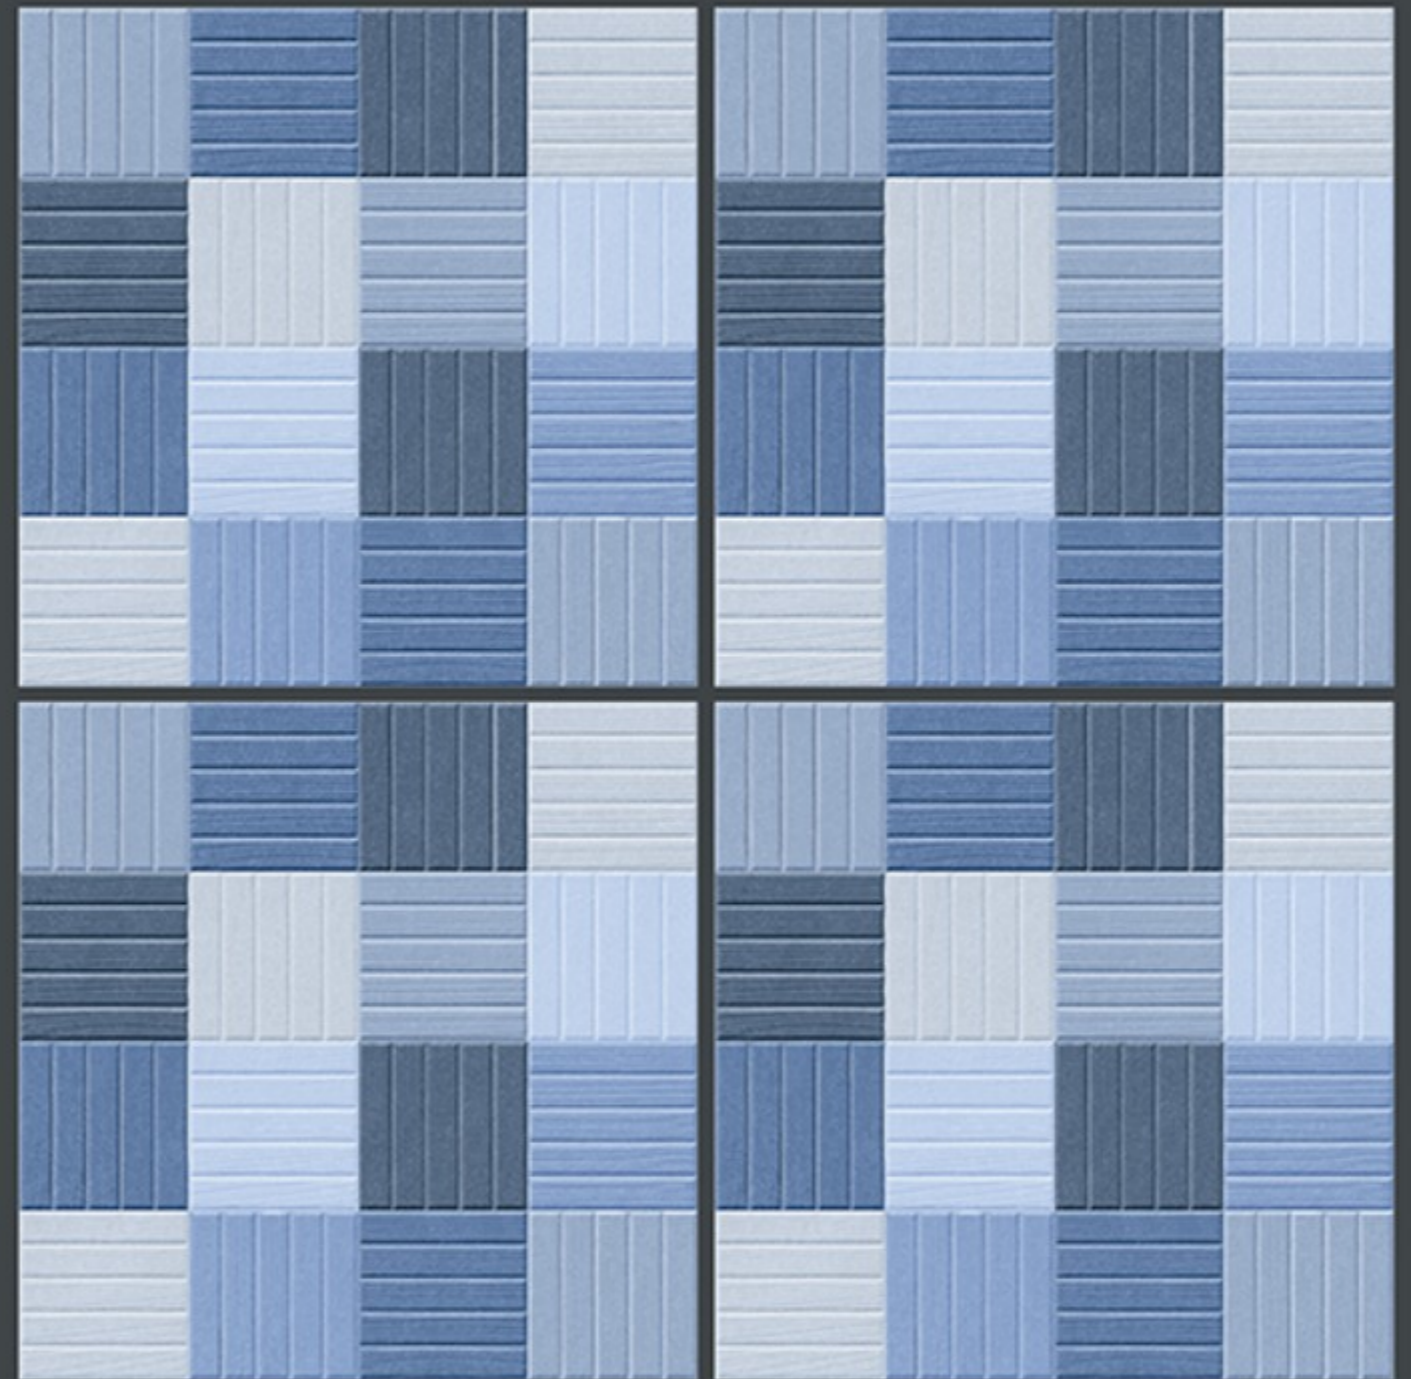

Finish :- PUNCH

HEAVY DUTY
PARKING TILES

FROST
RESISTANCE

ZERO
MAINTENANCE

RESIDENTIAL

DURABLE

ECO
FRIENDLY