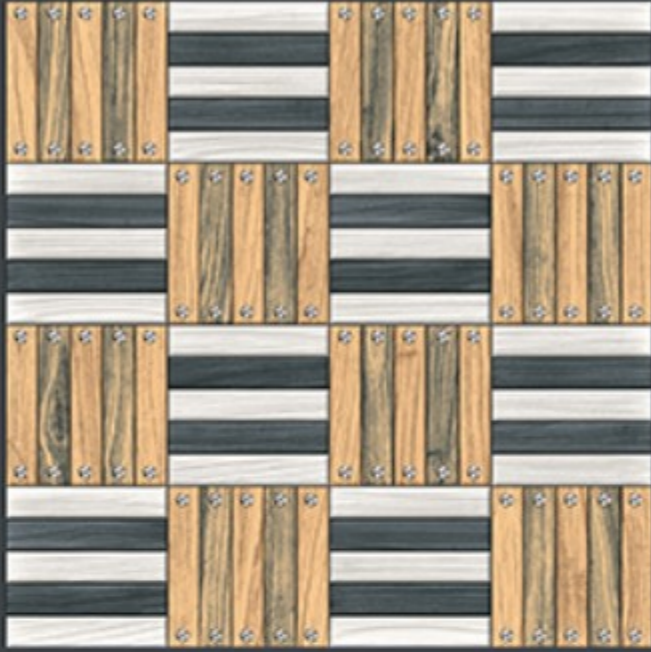

400x
400mm
DIGITAL VITRIFIED
PARKING TILES

9312