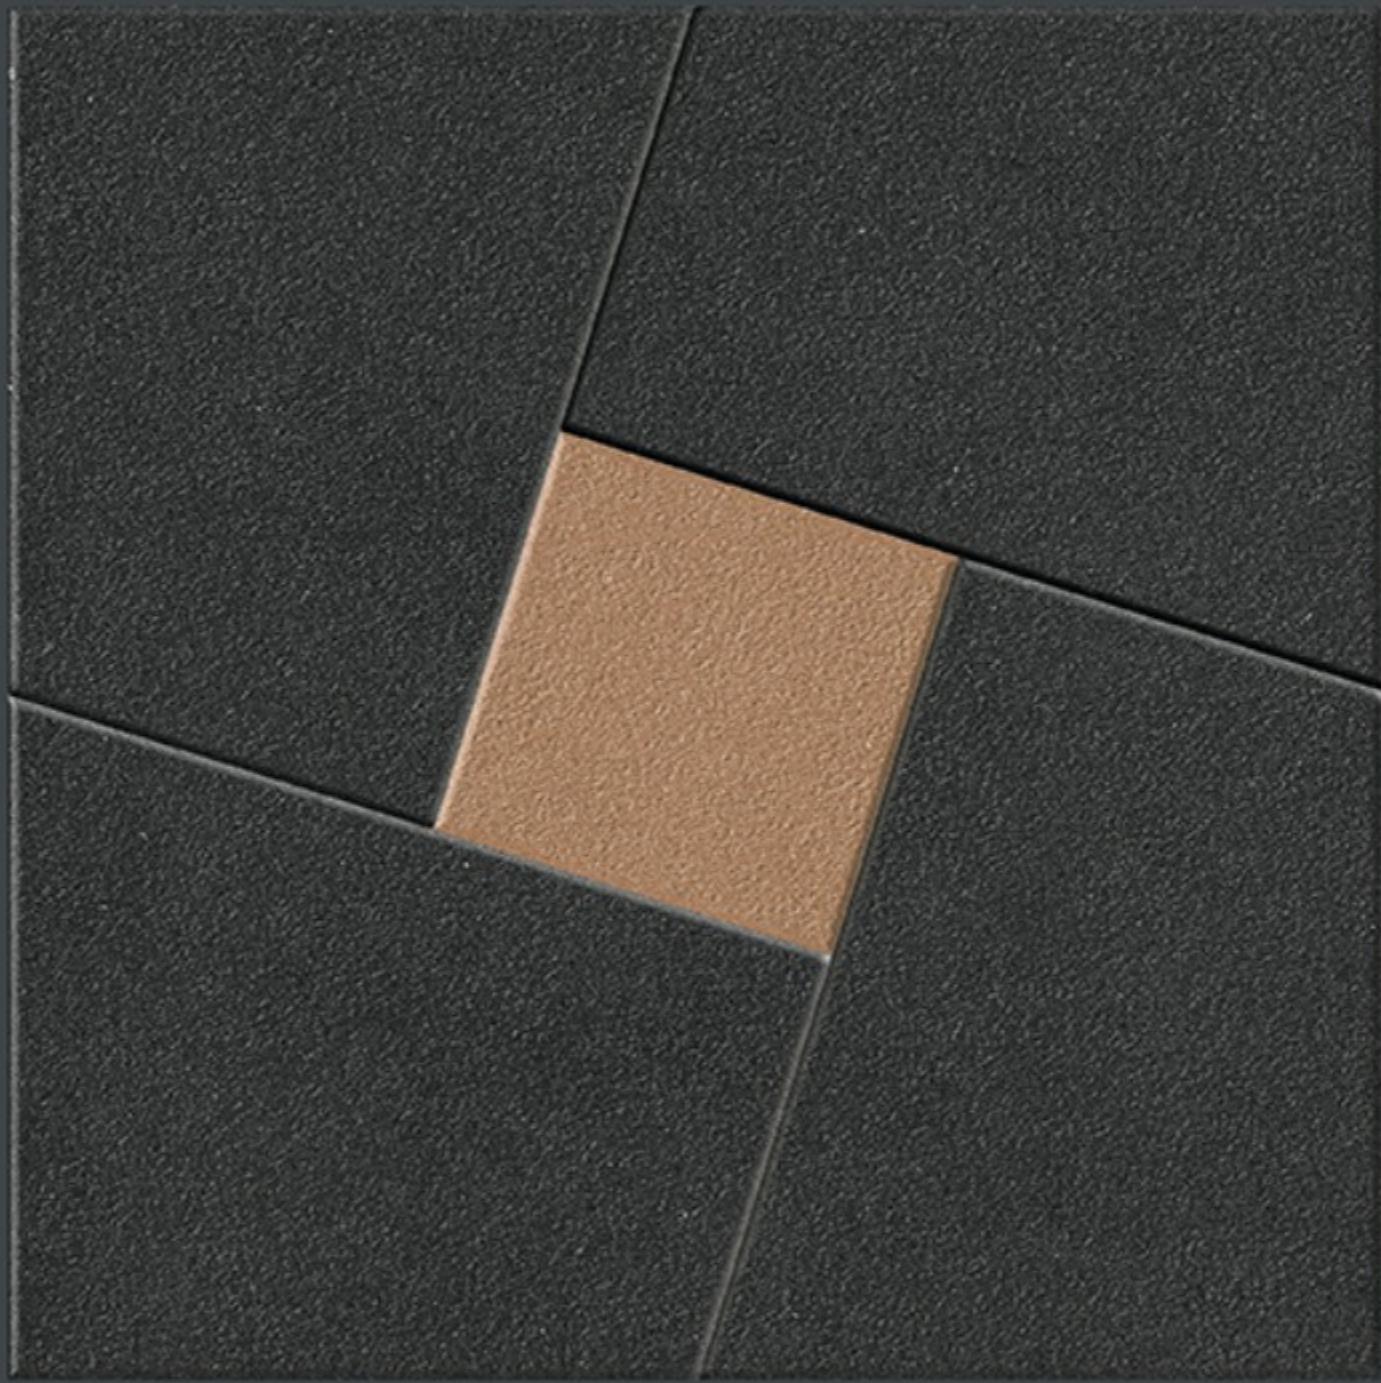

400x
400mm
DIGITAL VITRIFIED
PARKING TILES

9711

Finish :- PUNCH

HEAVY DUTY
PARKING TILES

- FROST RESISTANCE
- ZERO MAINTENANCE
- RESIDENTIAL
- DURABLE
- ECO FRIENDLY