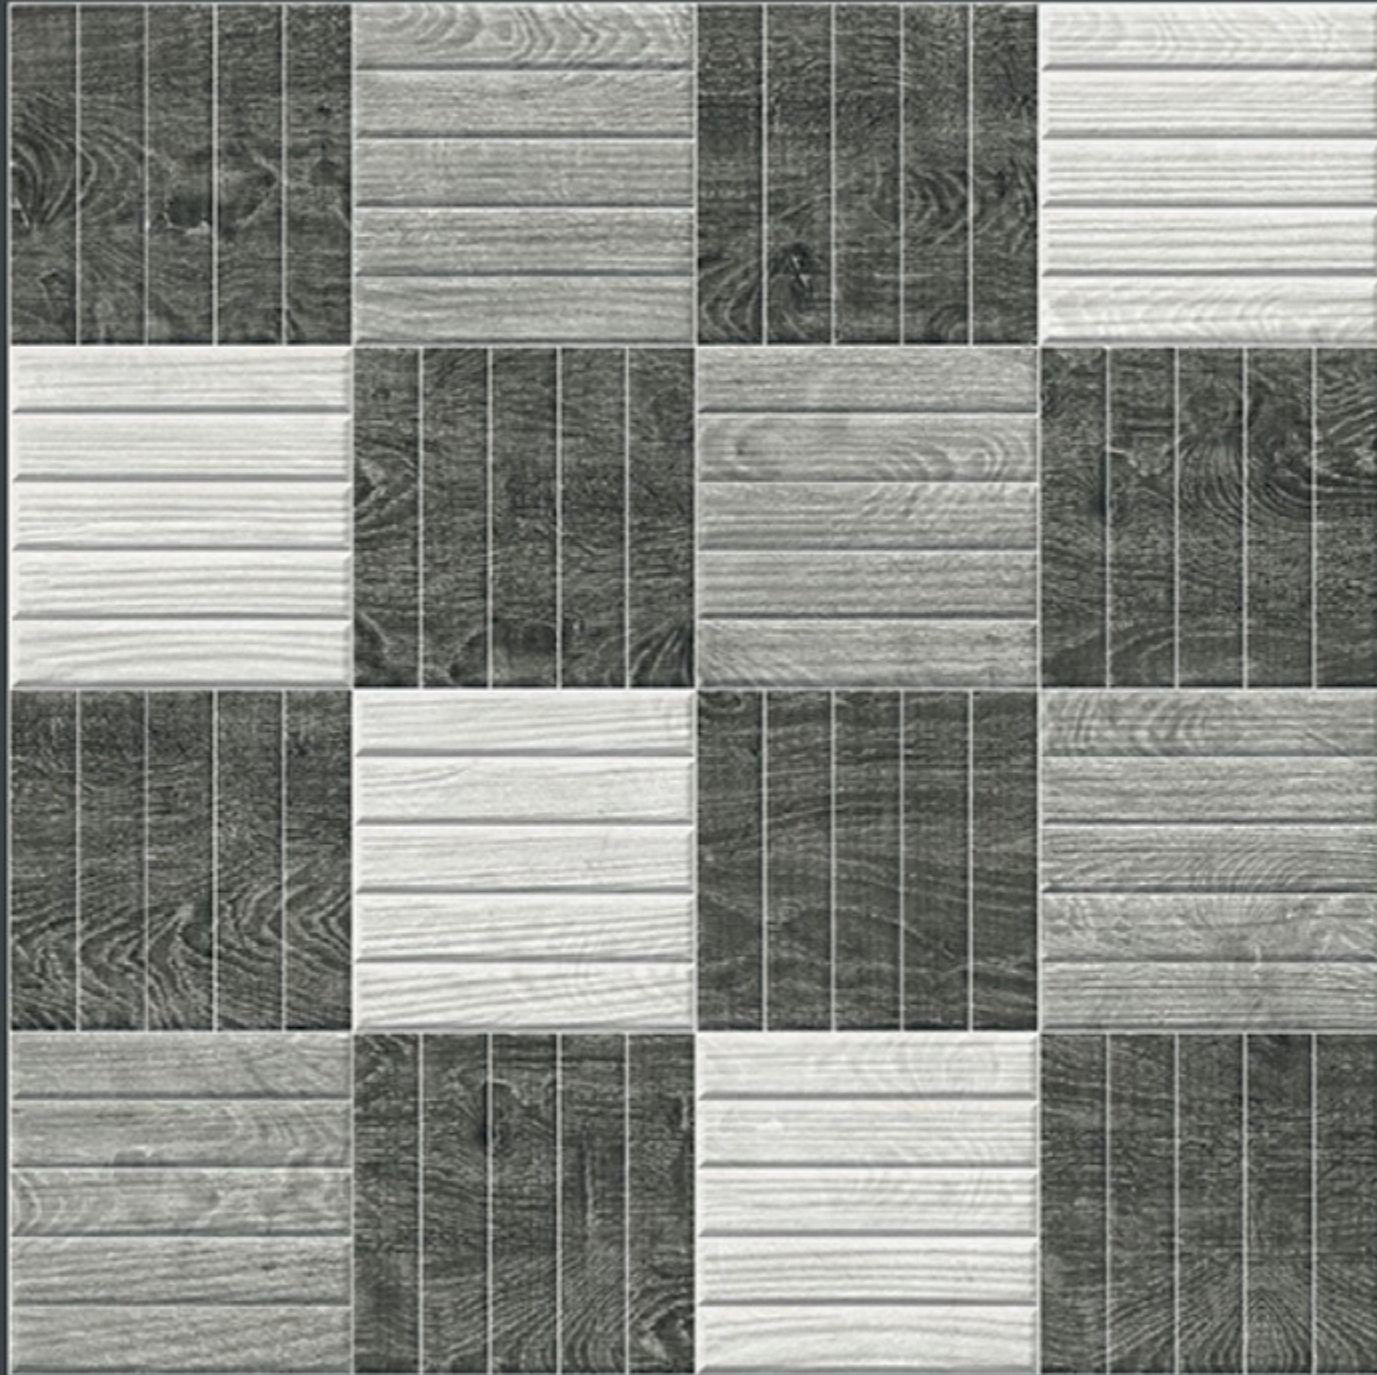

400x
400mm
DIGITAL VITRIFIED
PARKING TILES

9302