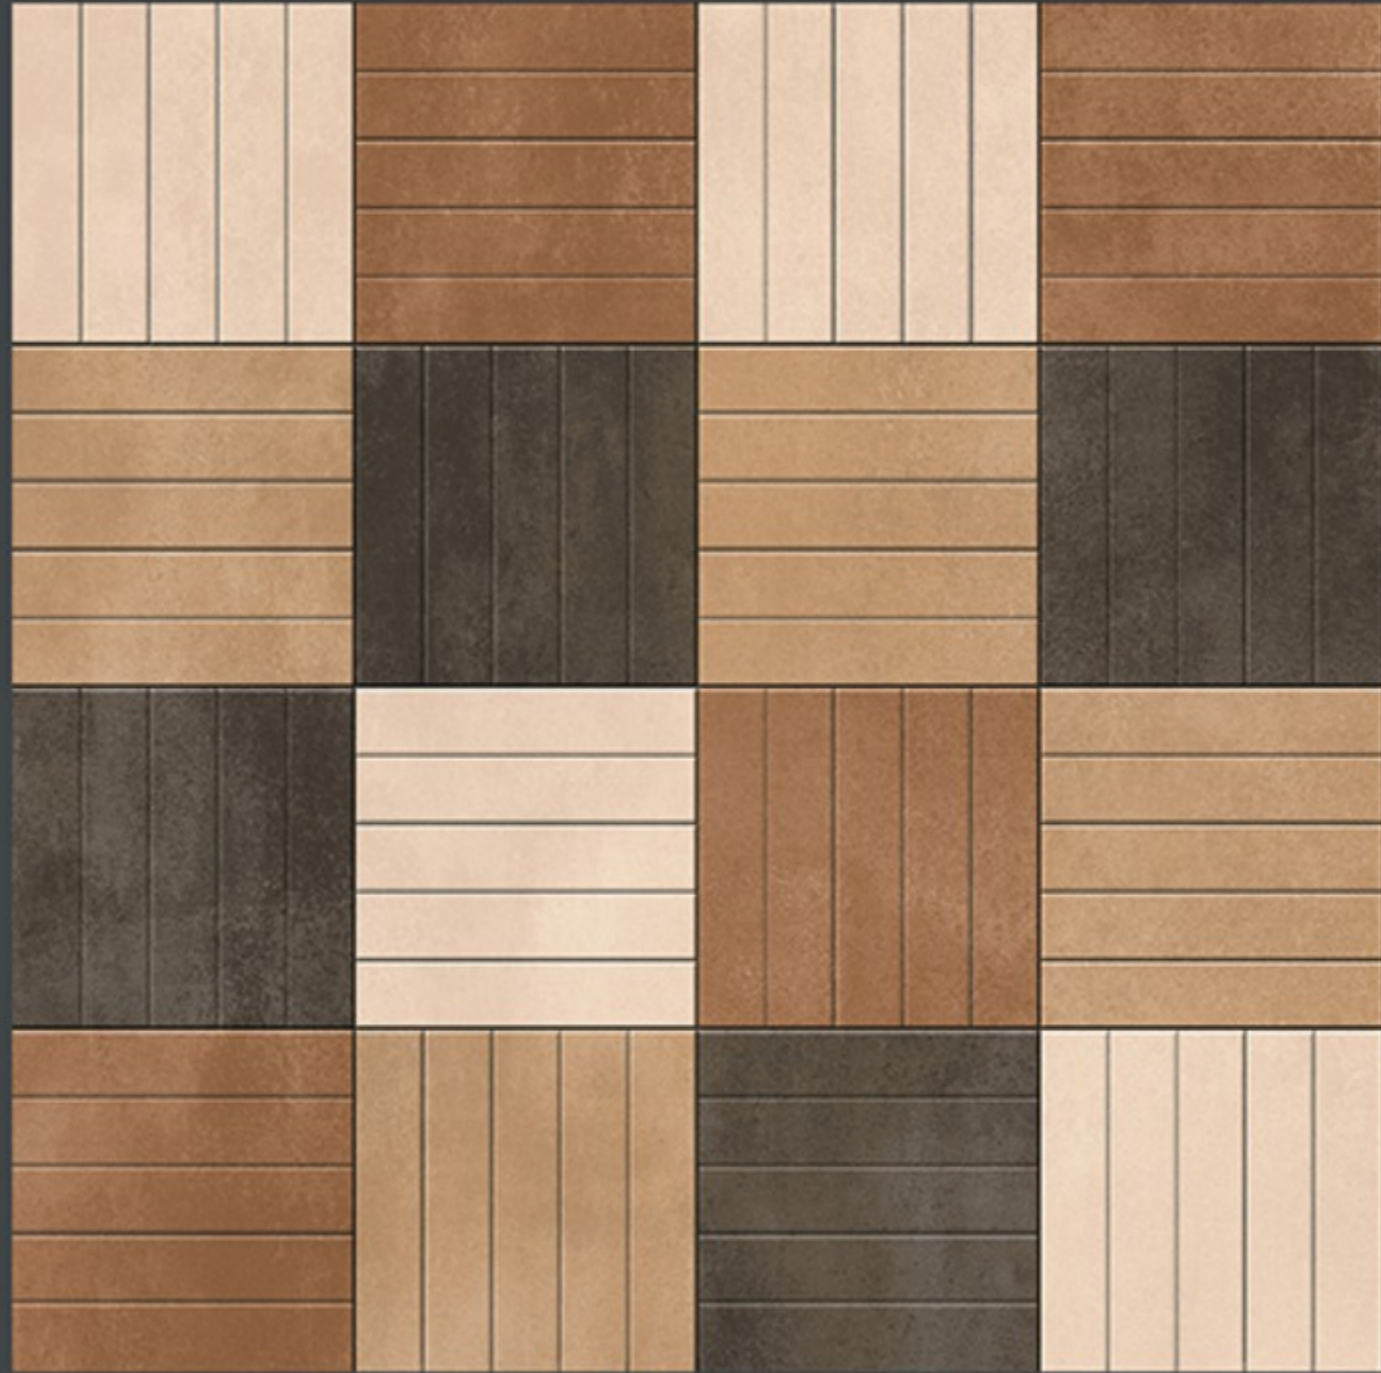

400x
400mm
DIGITAL VITRIFIED
PARKING TILES

9338

Finish :- PUNCH

HEAVY DUTY
PARKING TILES