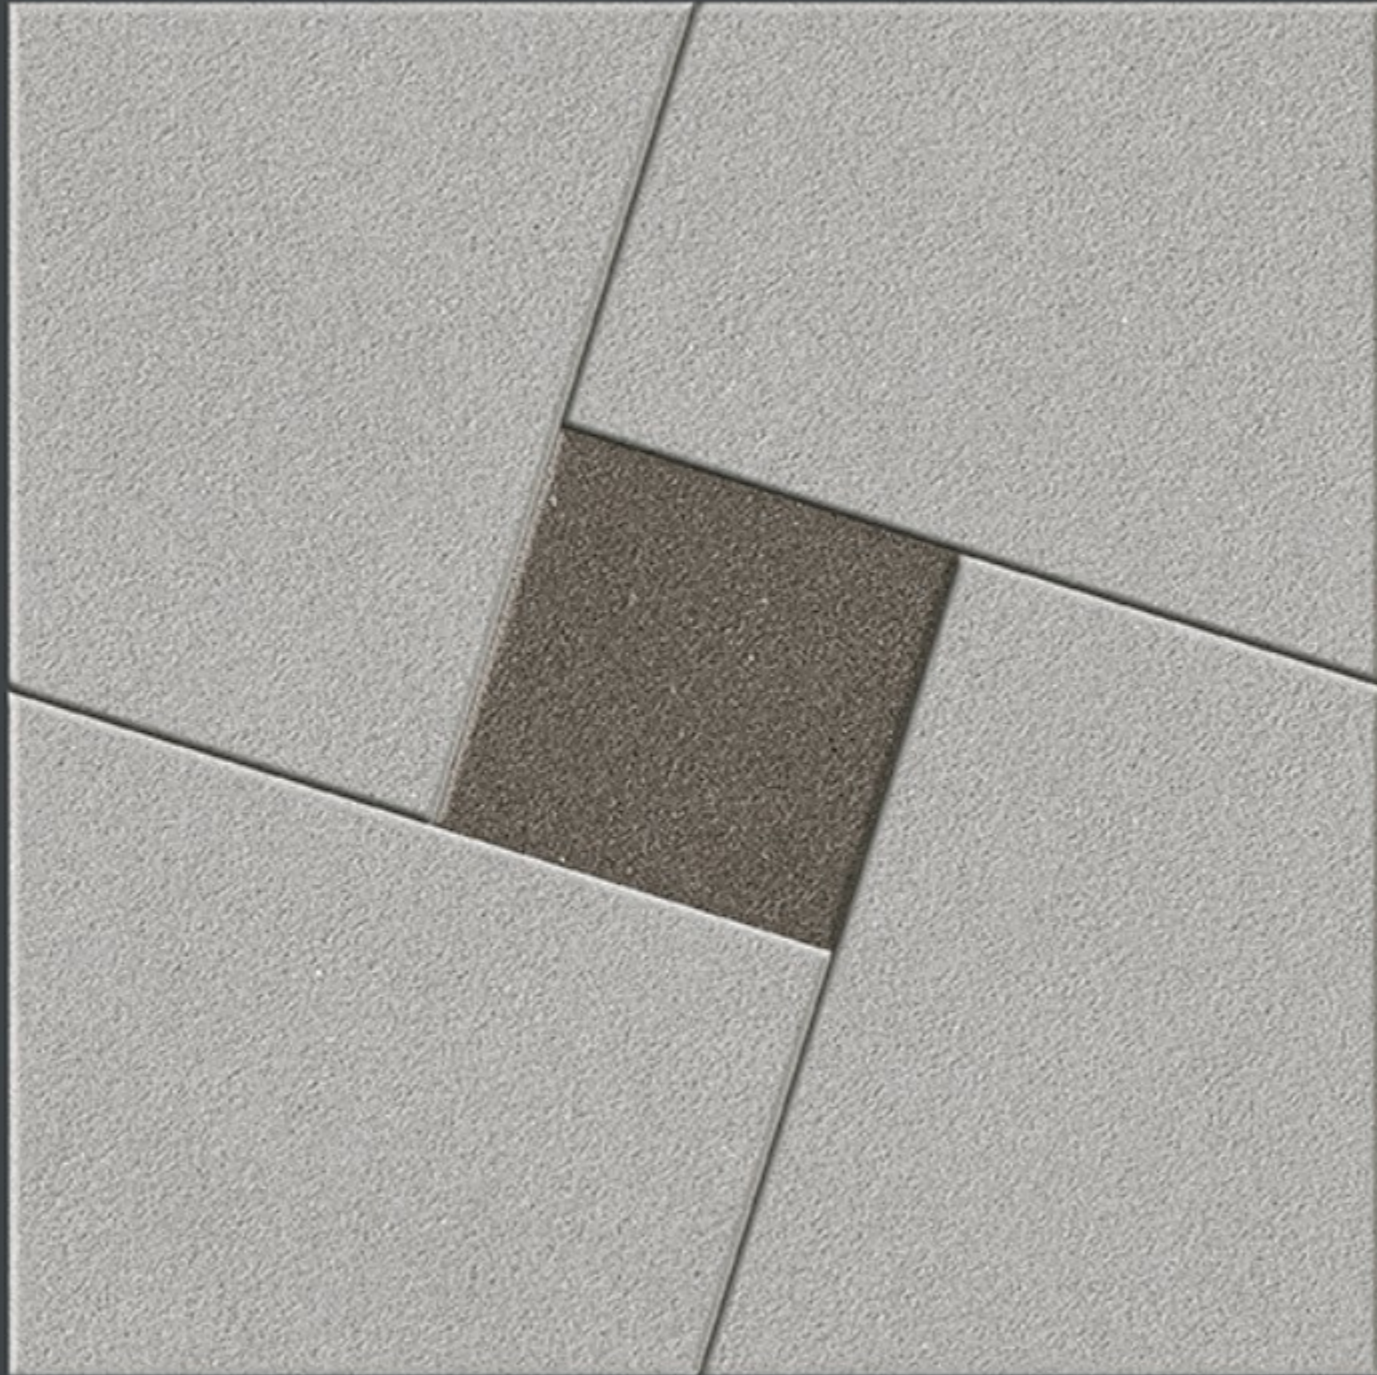

400x  
400mm  
DIGITAL VITRIFIED  
PARKING TILES

9704

Finish :- PUNCH

**HEAVY DUTY**  
PARKING TILES

400x  
400mm  
DIGITAL VITRIFIED  
PARKING TILES

9703

**HEAVY DUTY**  
PARKING TILES

400x  
400mm  
DIGITAL VITRIFIED  
PARKING TILES