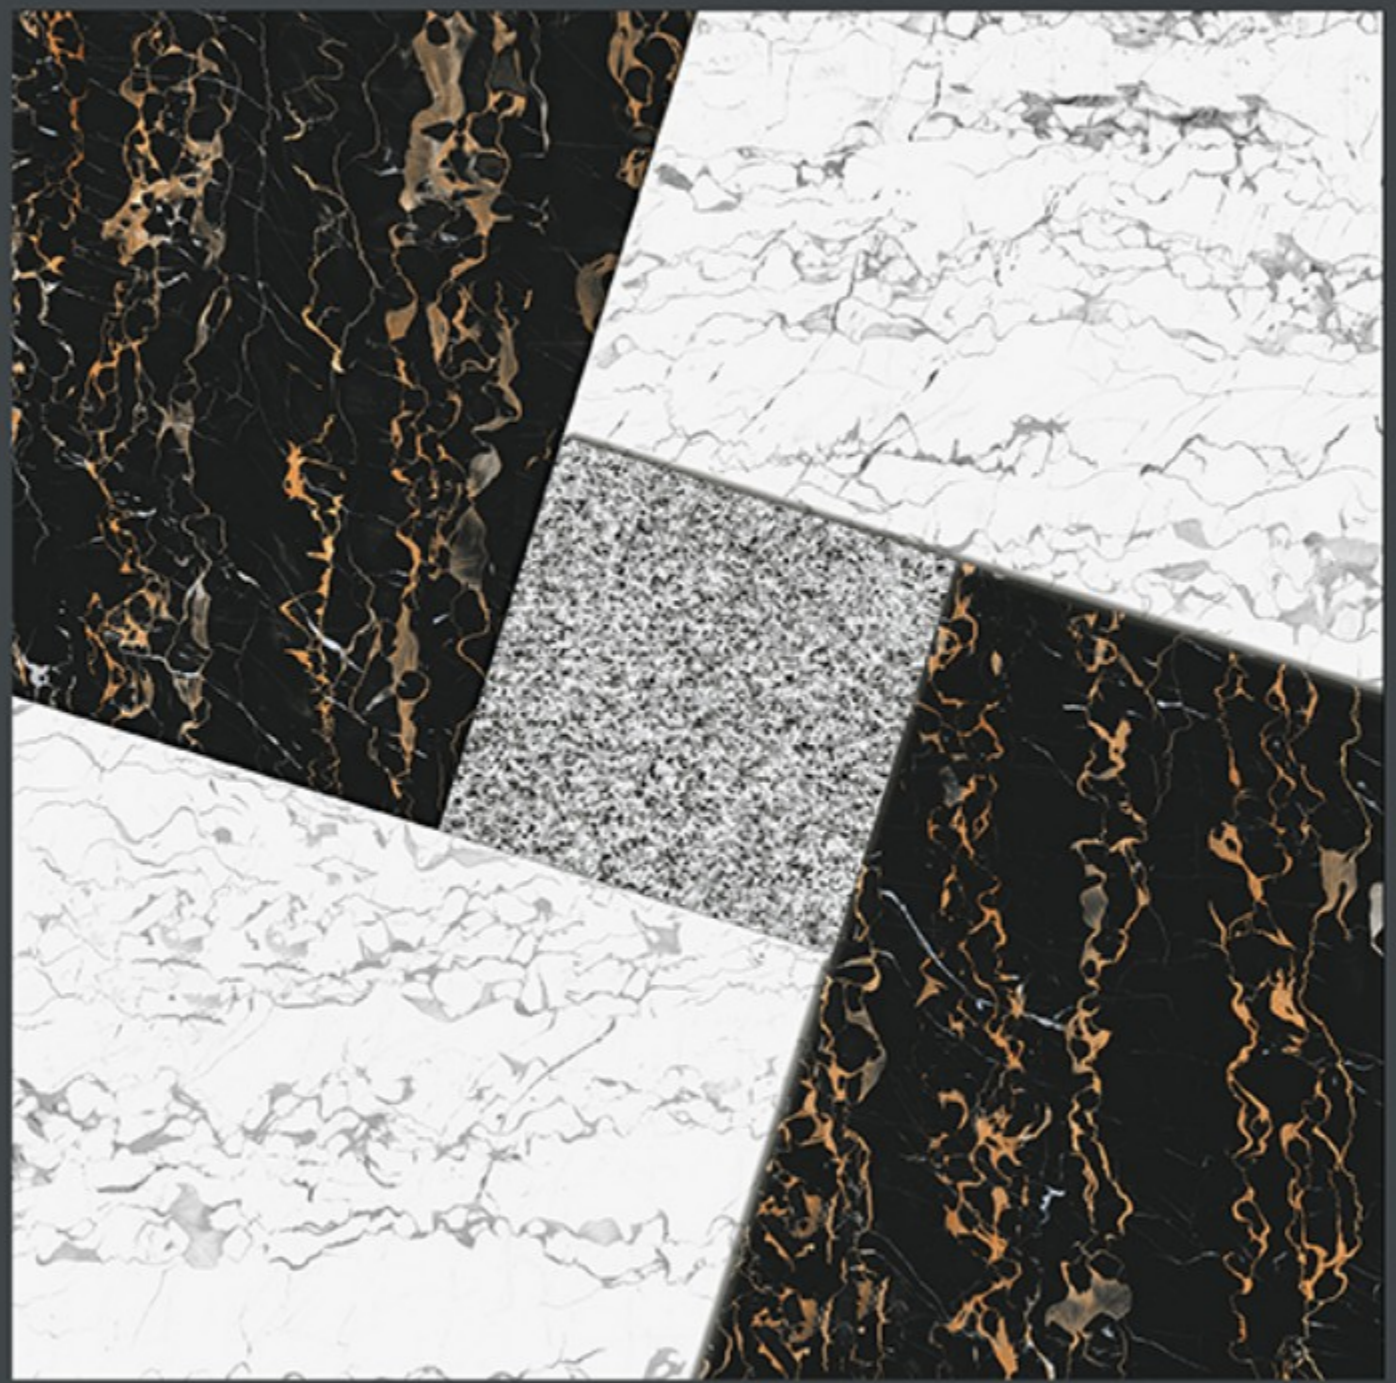

NEW
ARRIVAL

400x
400mm
DIGITAL VITRIFIED
PARKING TILES

9736

Finish :- PUNCH

HEAVY DUTY
PARKING TILES

- FROST RESISTANCE
- ZERO MAINTENANCE
- RESIDENTIAL
- DURABLE
- ECO FRIENDLY