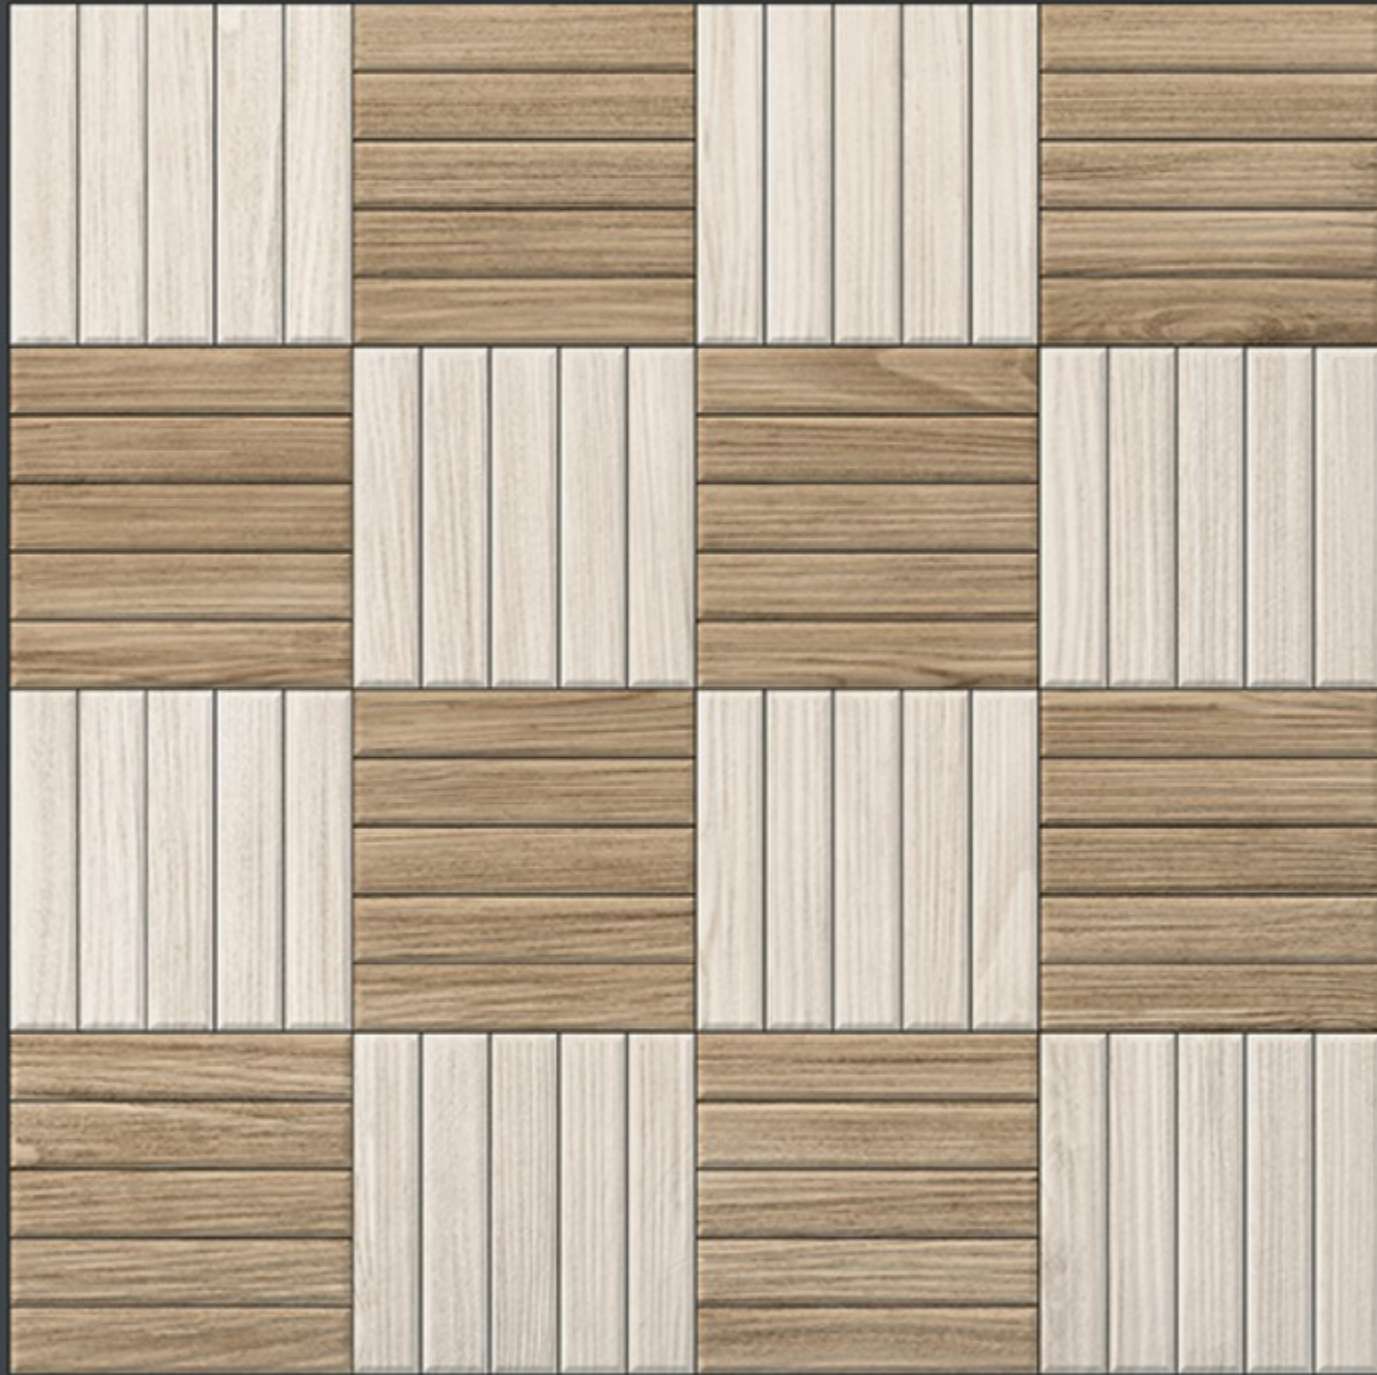

# Punch Collection

400x   
400mm

**PUNCH**

400X  
400MM

400x  
400mm  
DIGITAL VITRIFIED  
PARKING TILES

9301

Finish :- PUNCH

**HEAVY DUTY**  
PARKING TILES