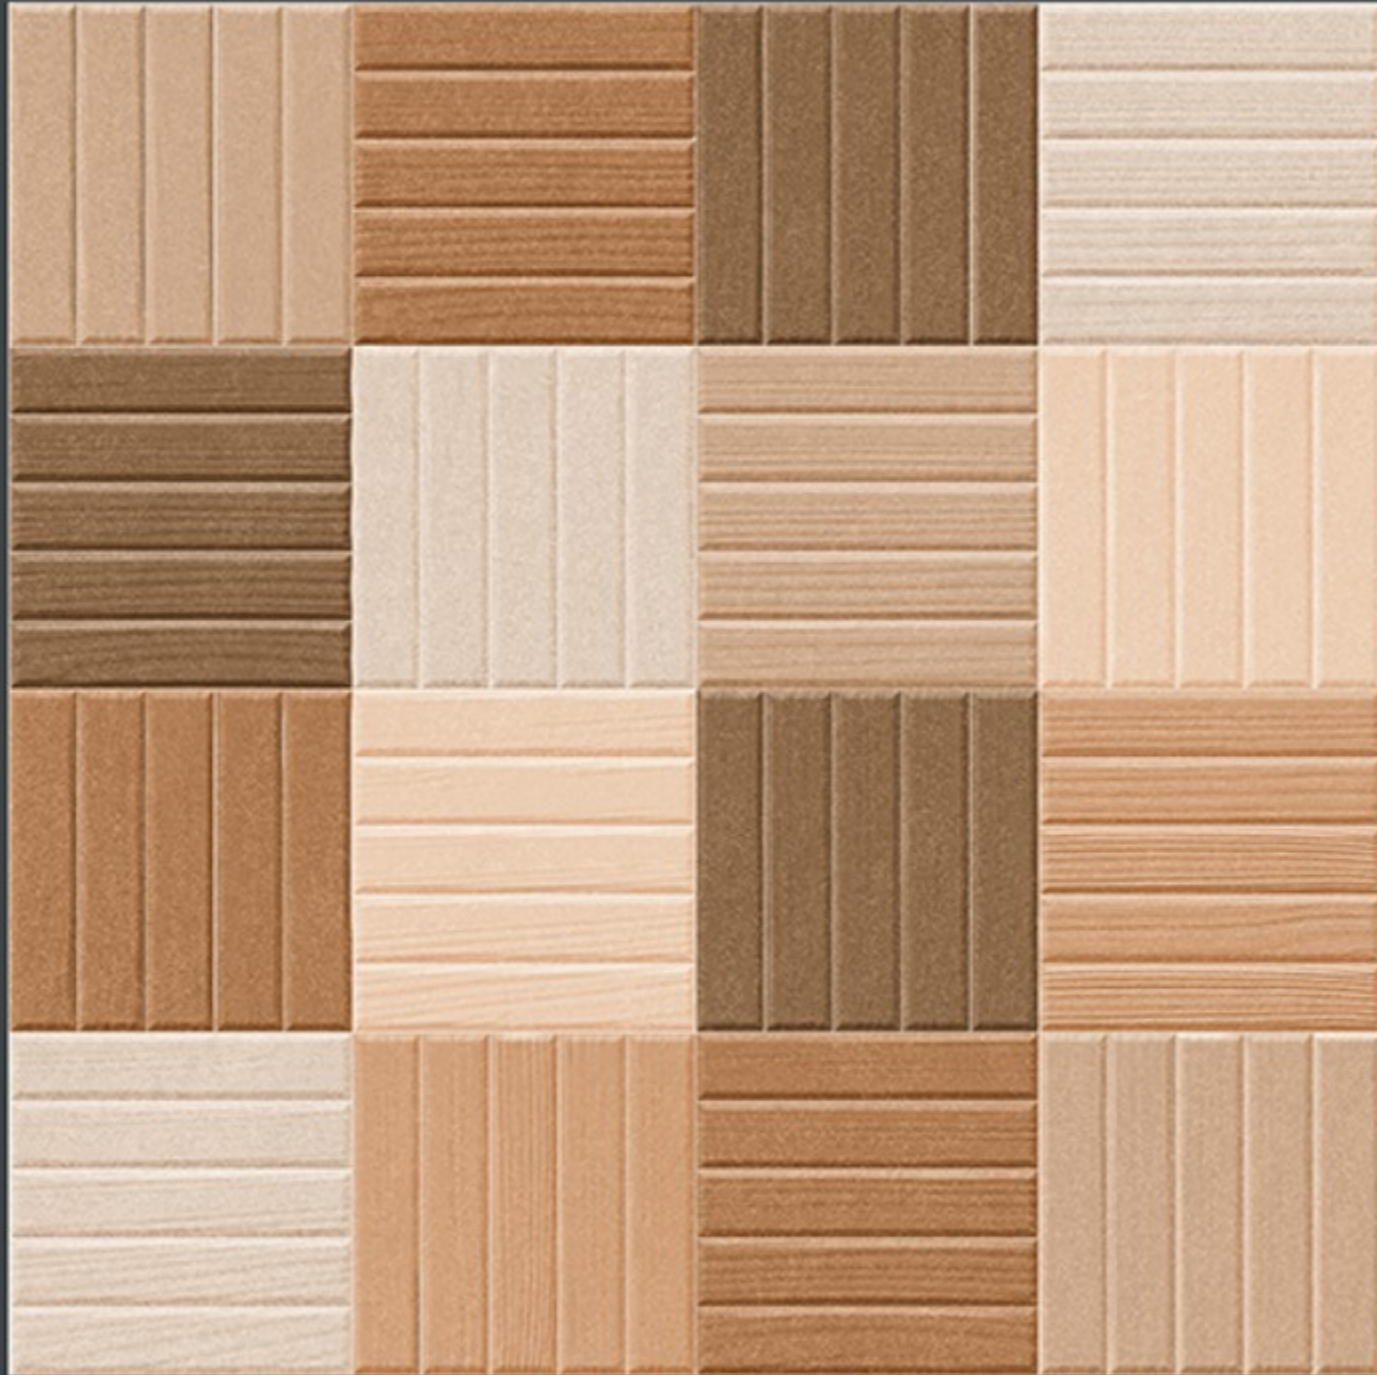

400x
400mm
DIGITAL VITRIFIED
PARKING TILES

9318