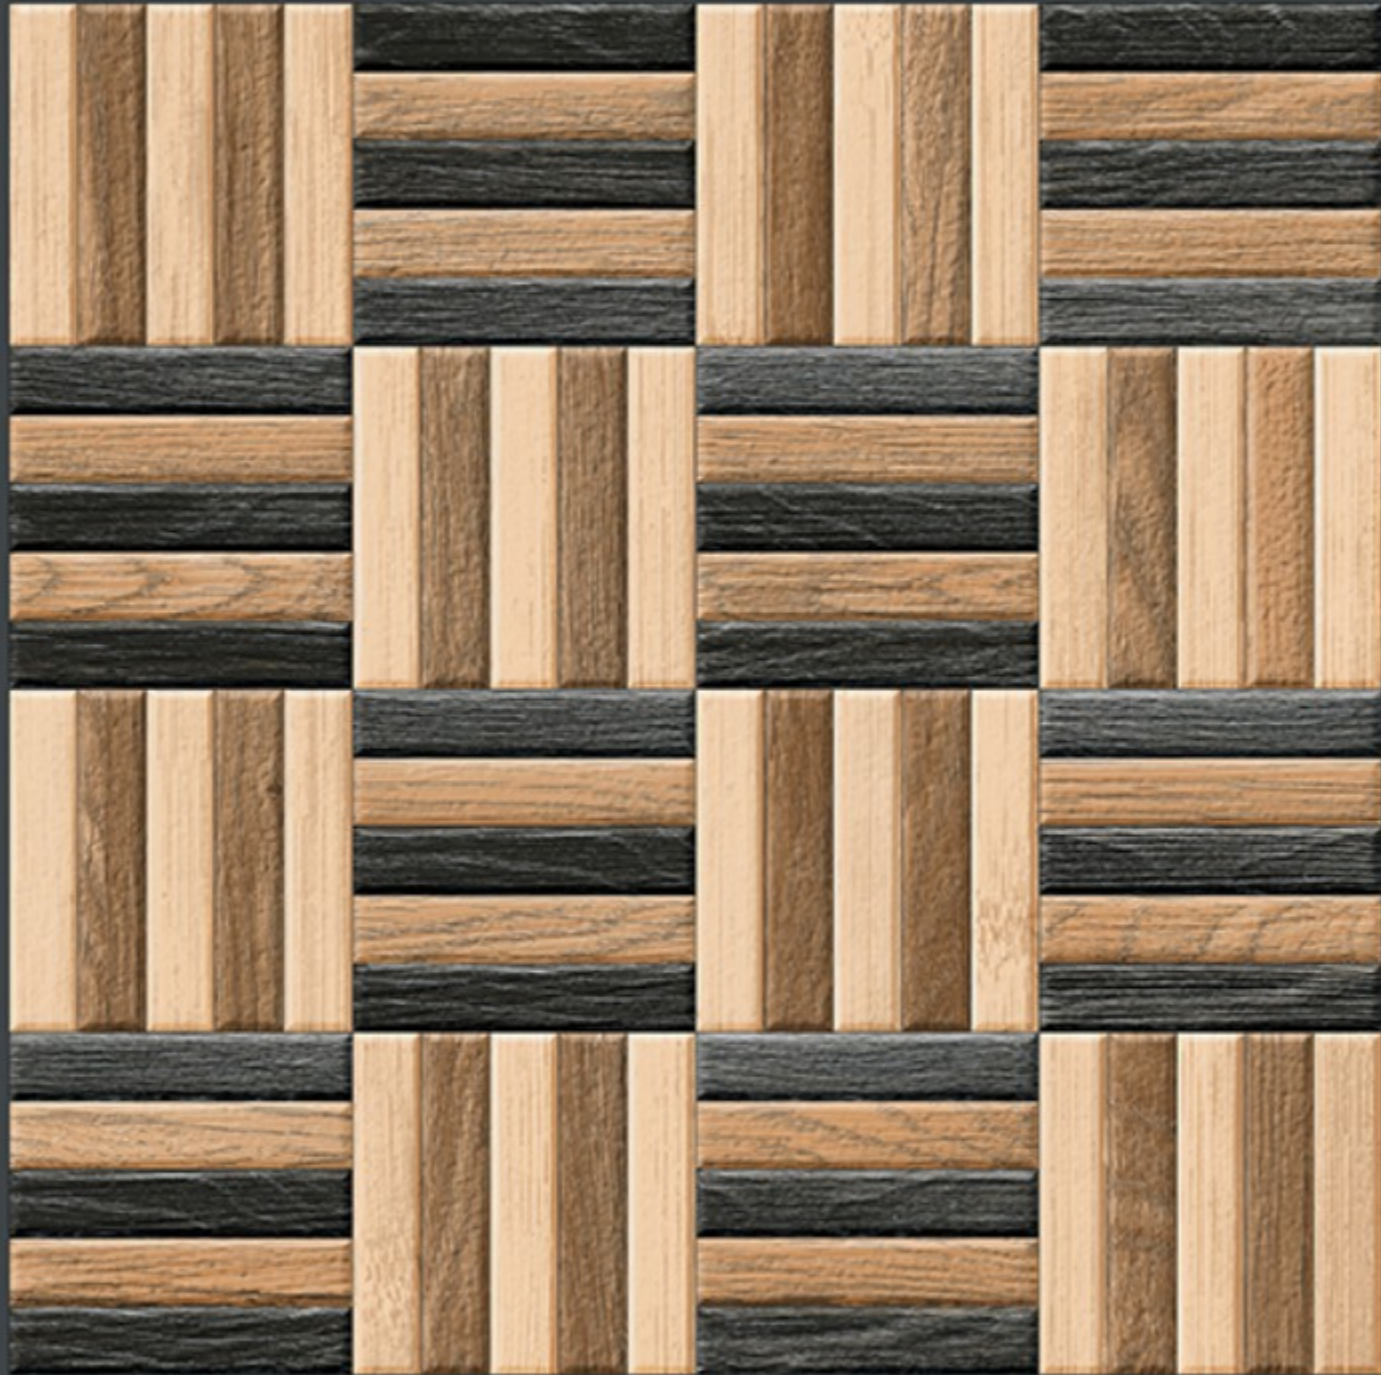

FROST  
RESISTANCE

ZERO  
MAINTENANCE

RESIDENTIAL

DURABLE

ECO  
FRIENDLY

400x  
400mm  
DIGITAL VITRIFIED  
PARKING TILES

9317

Finish :- PUNCH