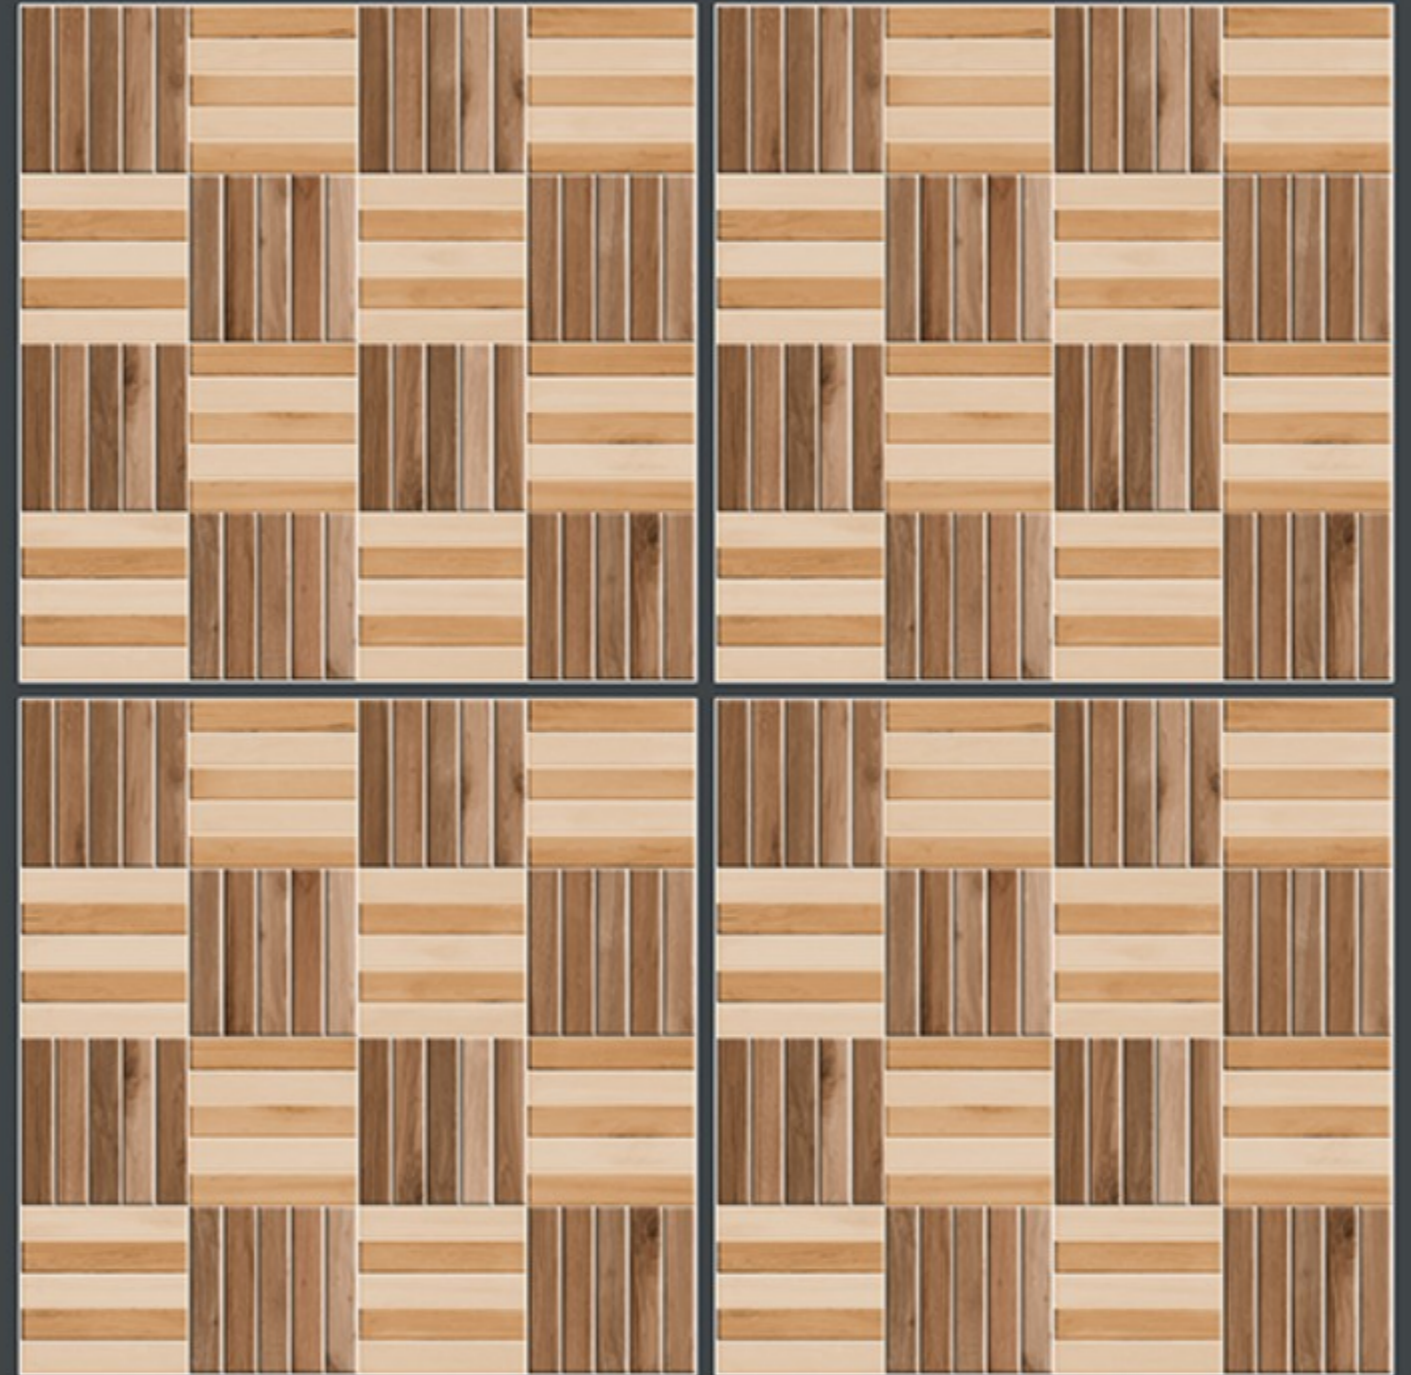

Finish :- PUNCH

HEAVY DUTY
PARKING TILES