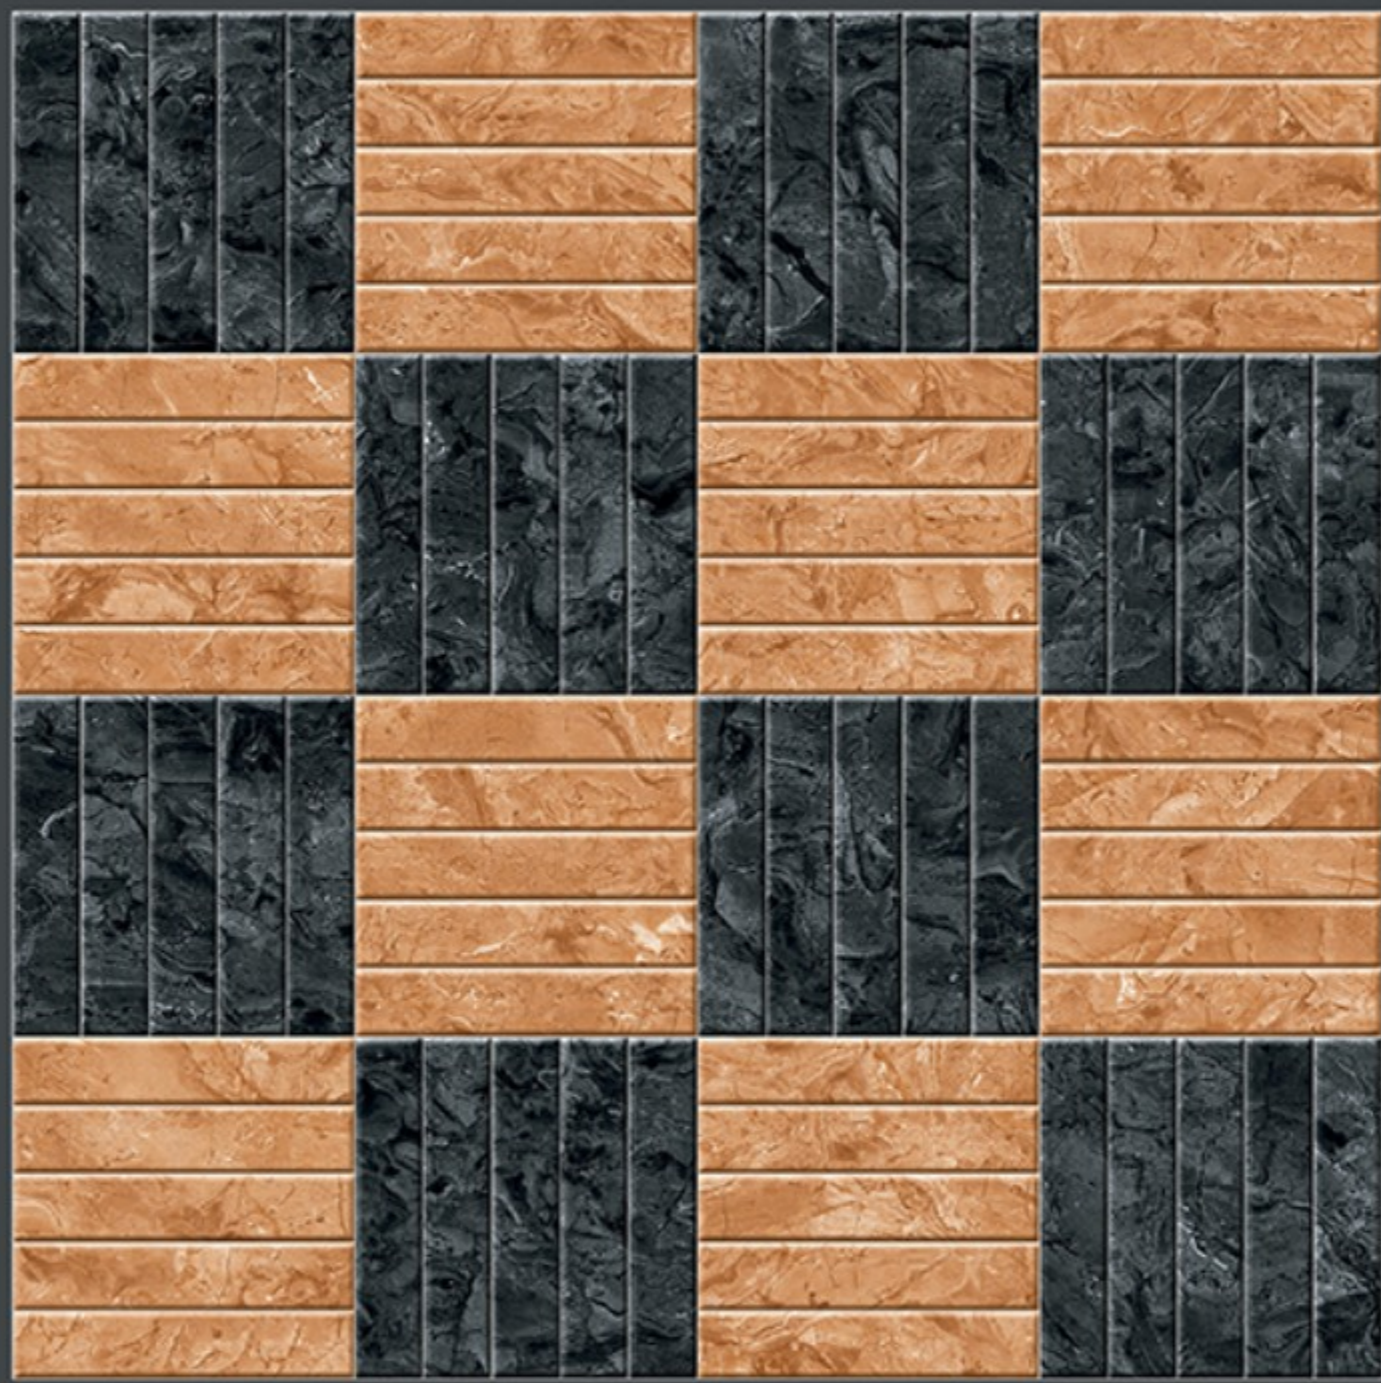

NEW
ARRIVAL

400x
400mm
DIGITAL VITRIFIED
PARKING TILES

9336

Finish :- PUNCH

HEAVY DUTY
PARKING TILES

- FROST RESISTANCE
- ZERO MAINTENANCE
- RESIDENTIAL
- DURABLE
- ECO FRIENDLY