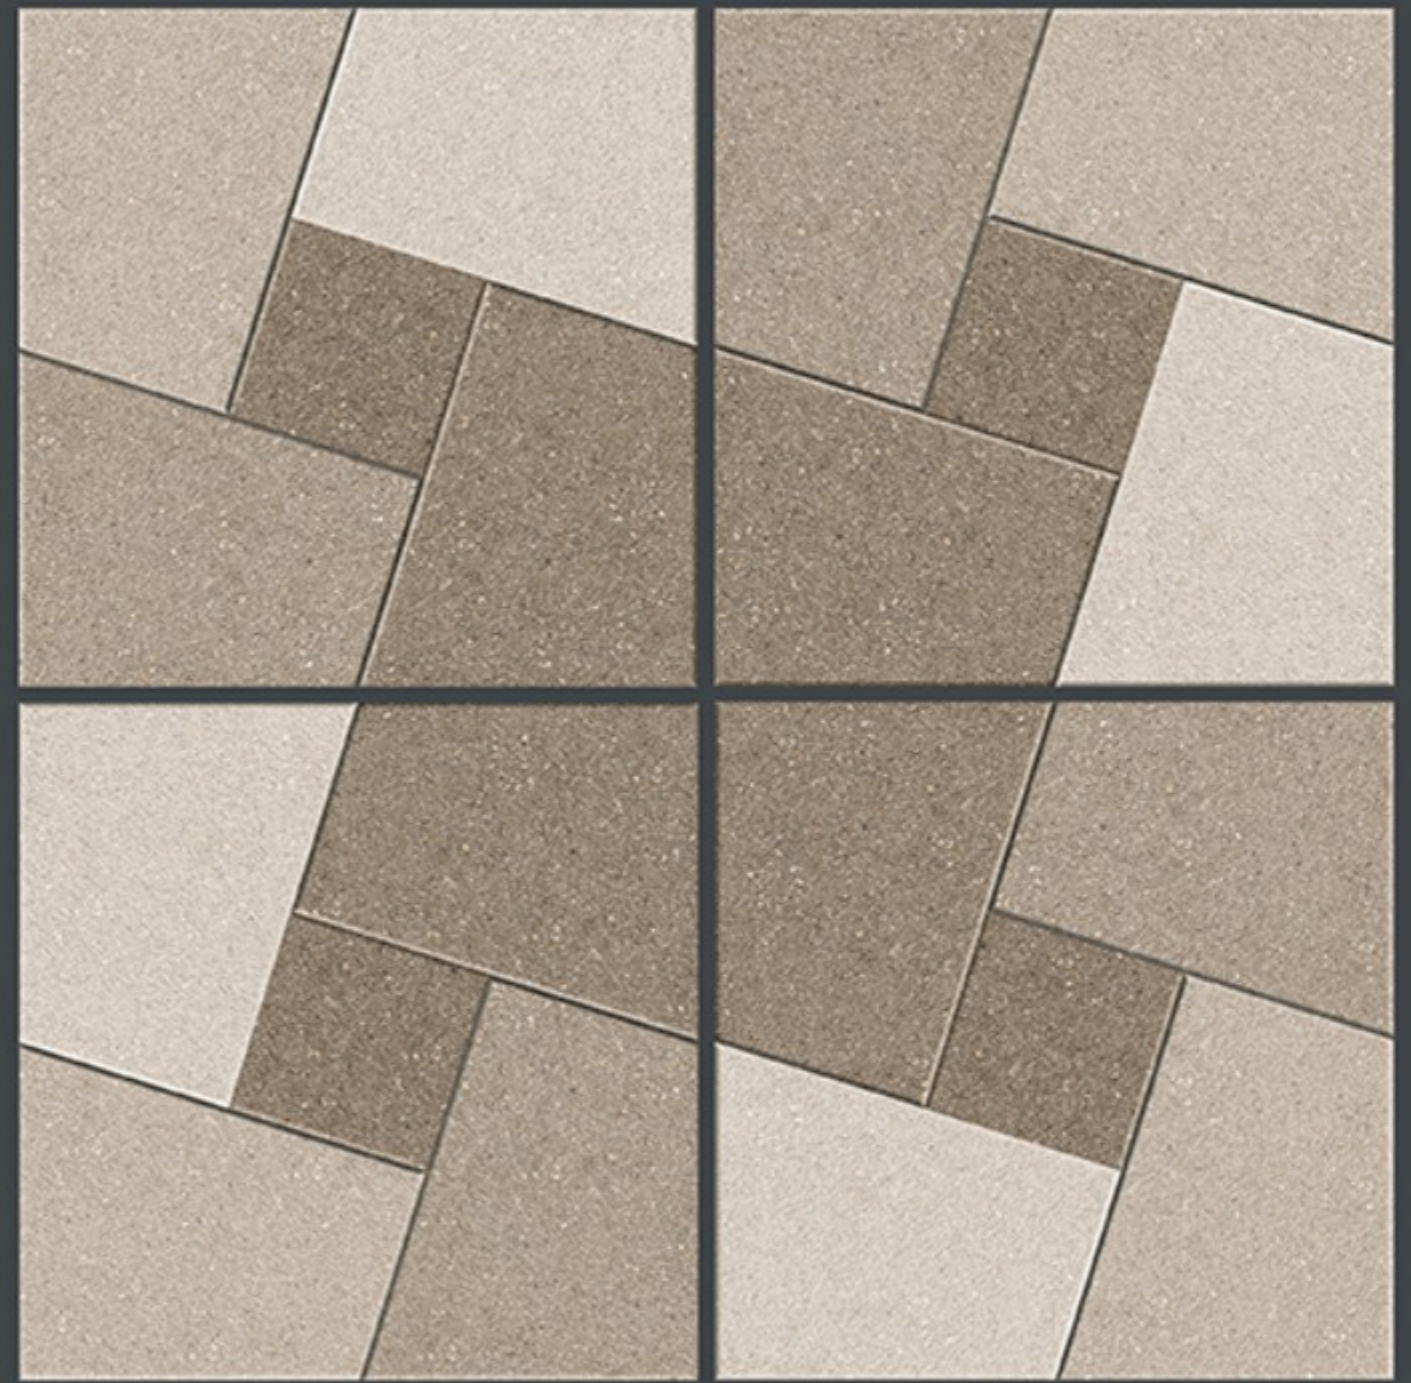

400x
400mm
DIGITAL VITRIFIED
PARKING TILES

9722

Finish :- PUNCH

HEAVY DUTY
PARKING TILES

- FROST RESISTANCE
- ZERO MAINTENANCE
- RESIDENTIAL
- DURABLE
- ECO FRIENDLY