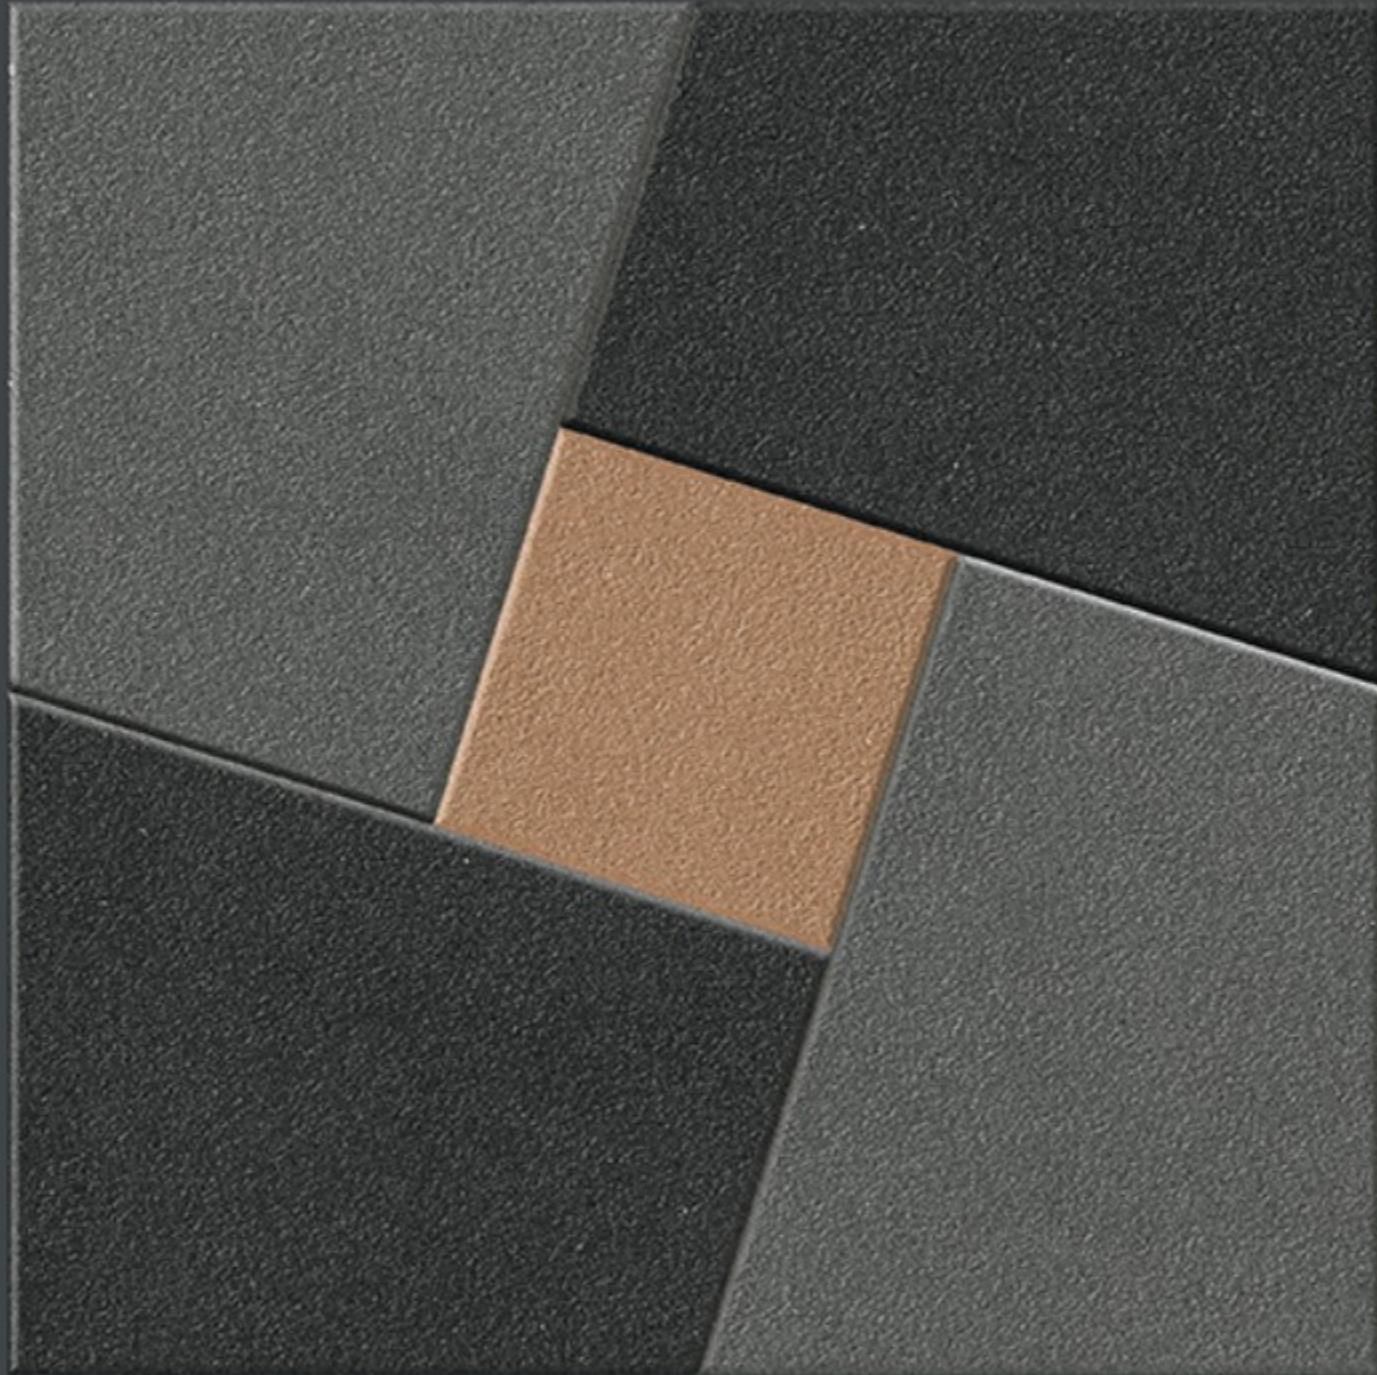

400x
400mm
DIGITAL VITRIFIED
PARKING TILES

9712

Finish :- PUNCH

HEAVY DUTY
PARKING TILES

FROST
RESISTANCE

ZERO
MAINTENANCE

RESIDENTIAL

DURABLE

ECO
FRIENDLY