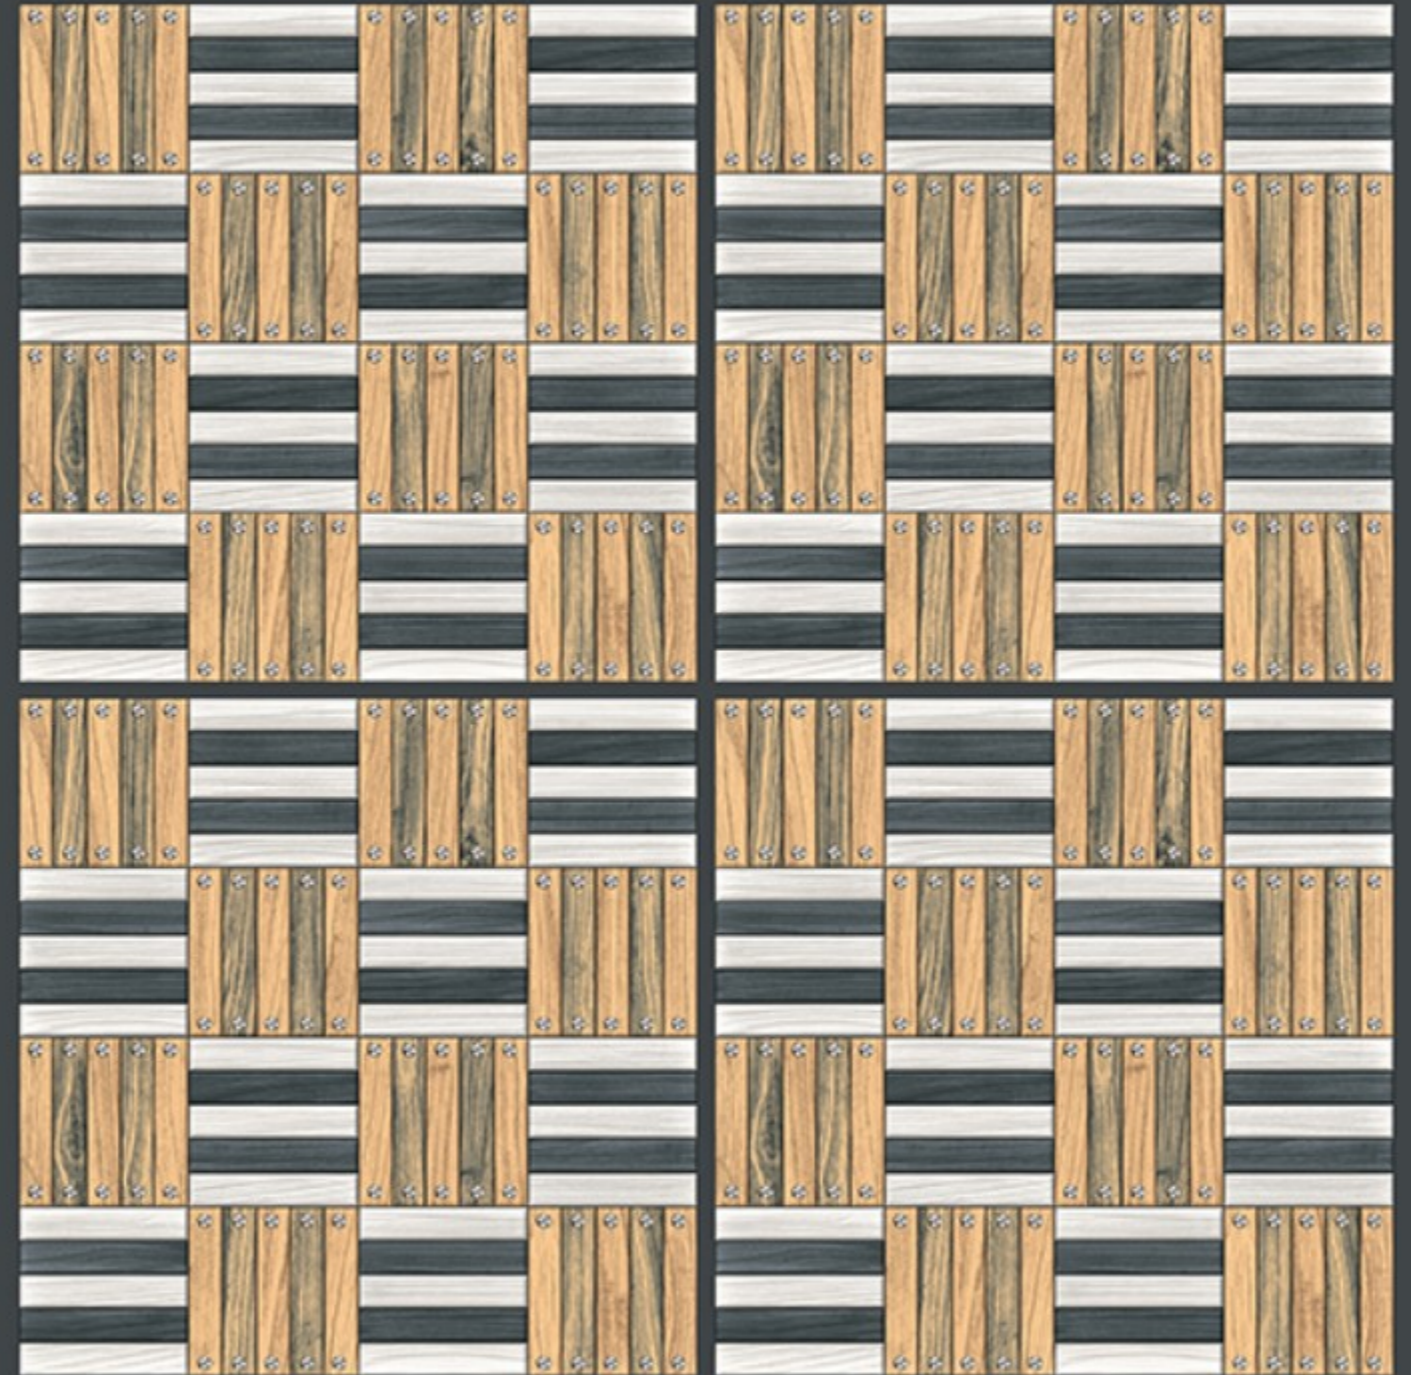

400x
400mm
DIGITAL VITRIFIED
PARKING TILES

9312

Finish :- PUNCH

HEAVY DUTY
PARKING TILES

FROST
RESISTANCE

ZERO
MAINTENANCE

RESIDENTIAL

DURABLE

ECO
FRIENDLY