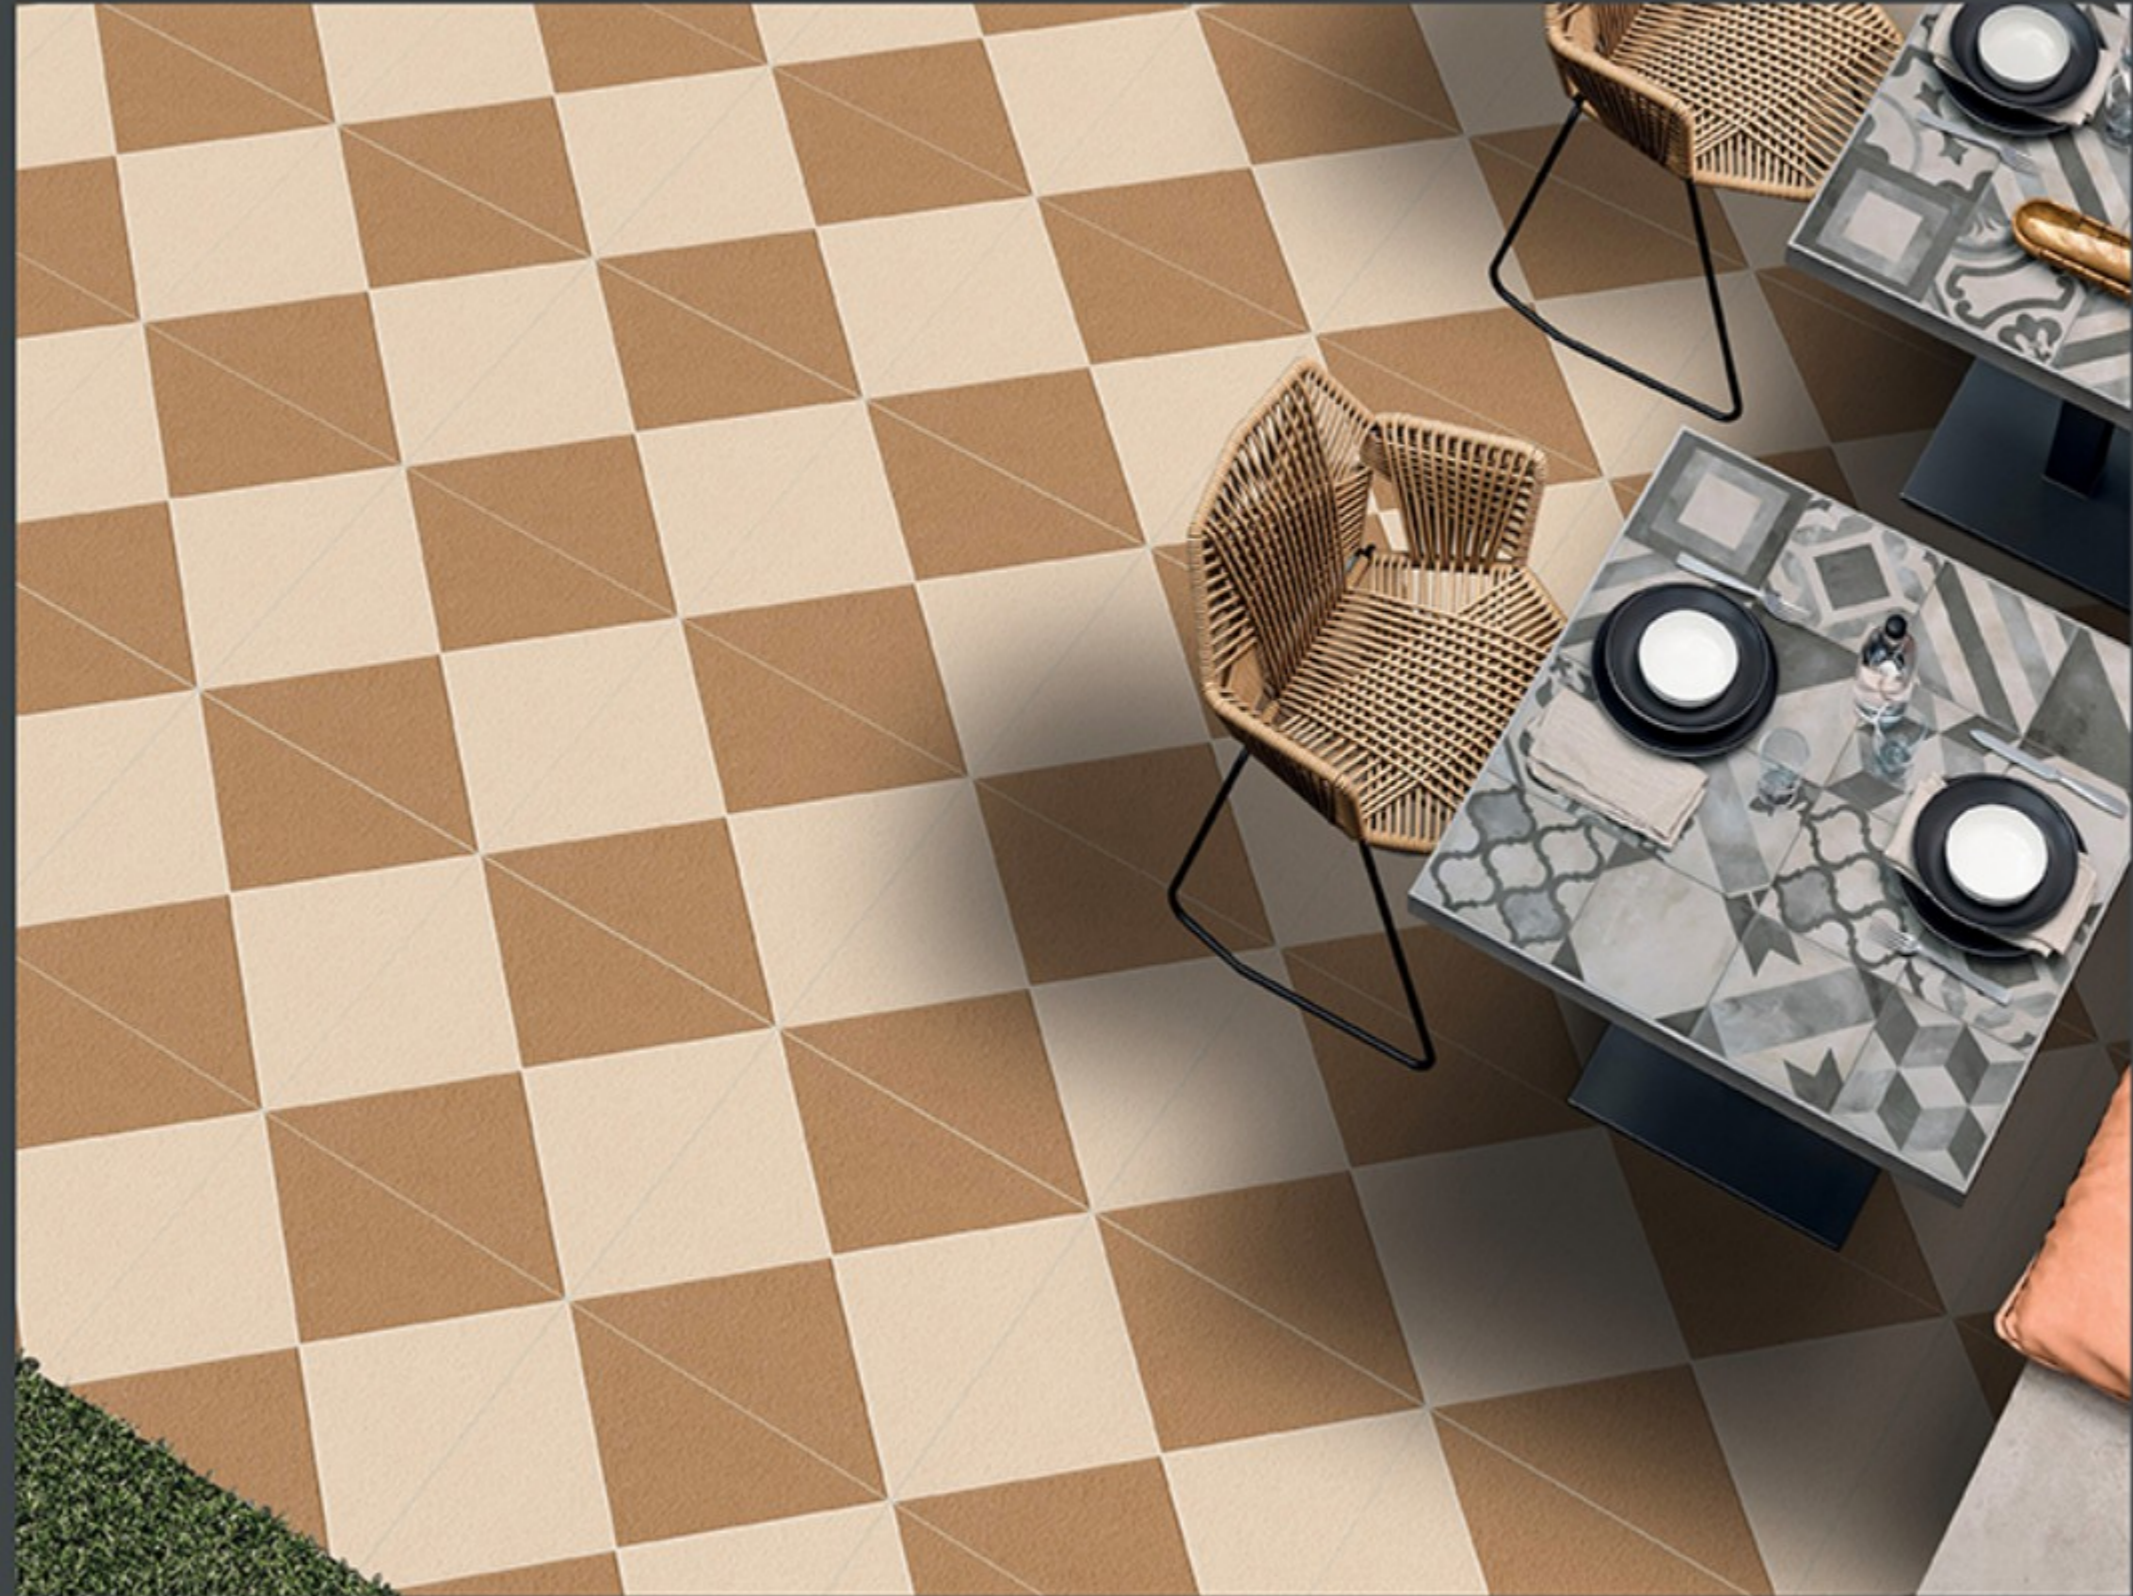

9620

Finish :- PUNCH

HEAVY DUTY  
PARKING TILES

-  FROST RESISTANCE
-  ZERO MAINTENANCE
-  RESIDENTIAL
-  DURABLE
-  ECO FRIENDLY

400x  
400mm  
DIGITAL VITRIFIED  
PARKING TILES

9620

**HEAVY DUTY**  
PARKING TILES