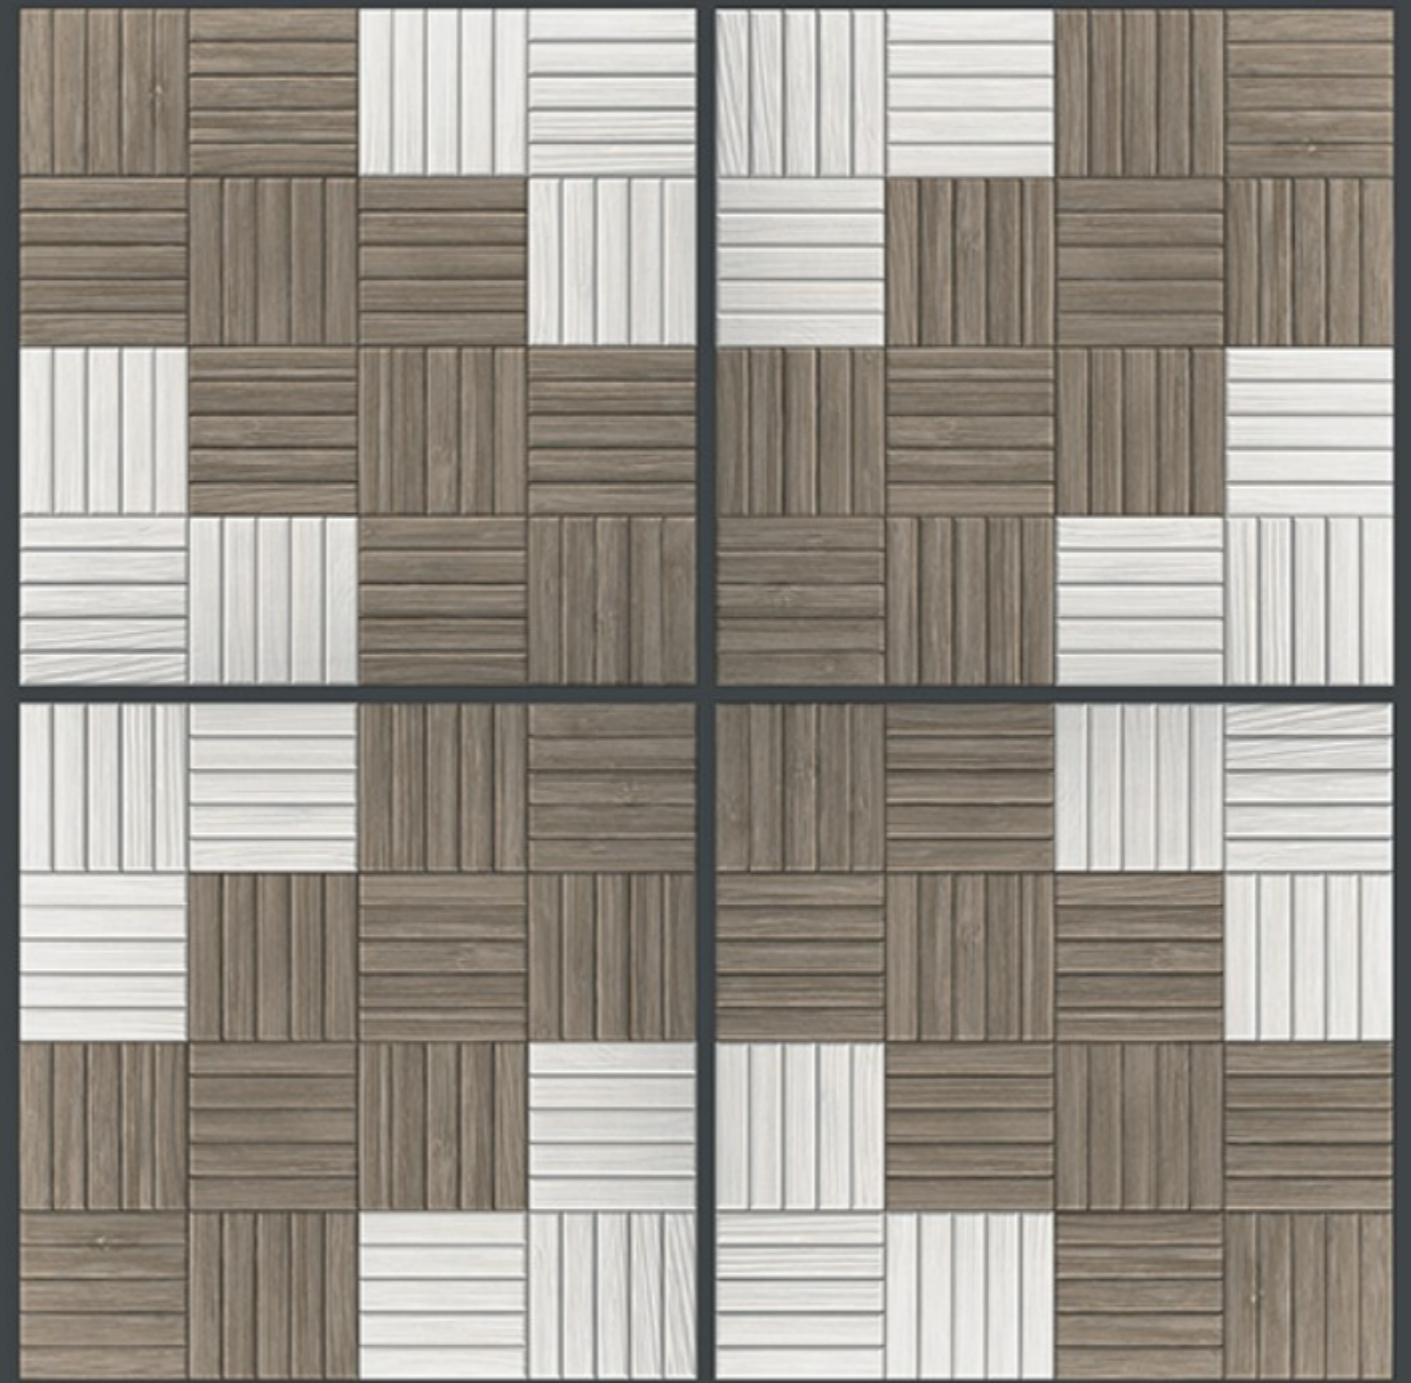

DURABLE

ECO  
FRIENDLY

400x  
400mm  
DIGITAL VITRIFIED  
PARKING TILES

9305

Finish :- PUNCH

**HEAVY DUTY**  
PARKING TILES

-  FROST RESISTANCE
-  ZERO MAINTENANCE
-  RESIDENTIAL
-  DURABLE
-  ECO FRIENDLY

400x  
400mm  
DIGITAL VITRIFIED  
PARKING TILES