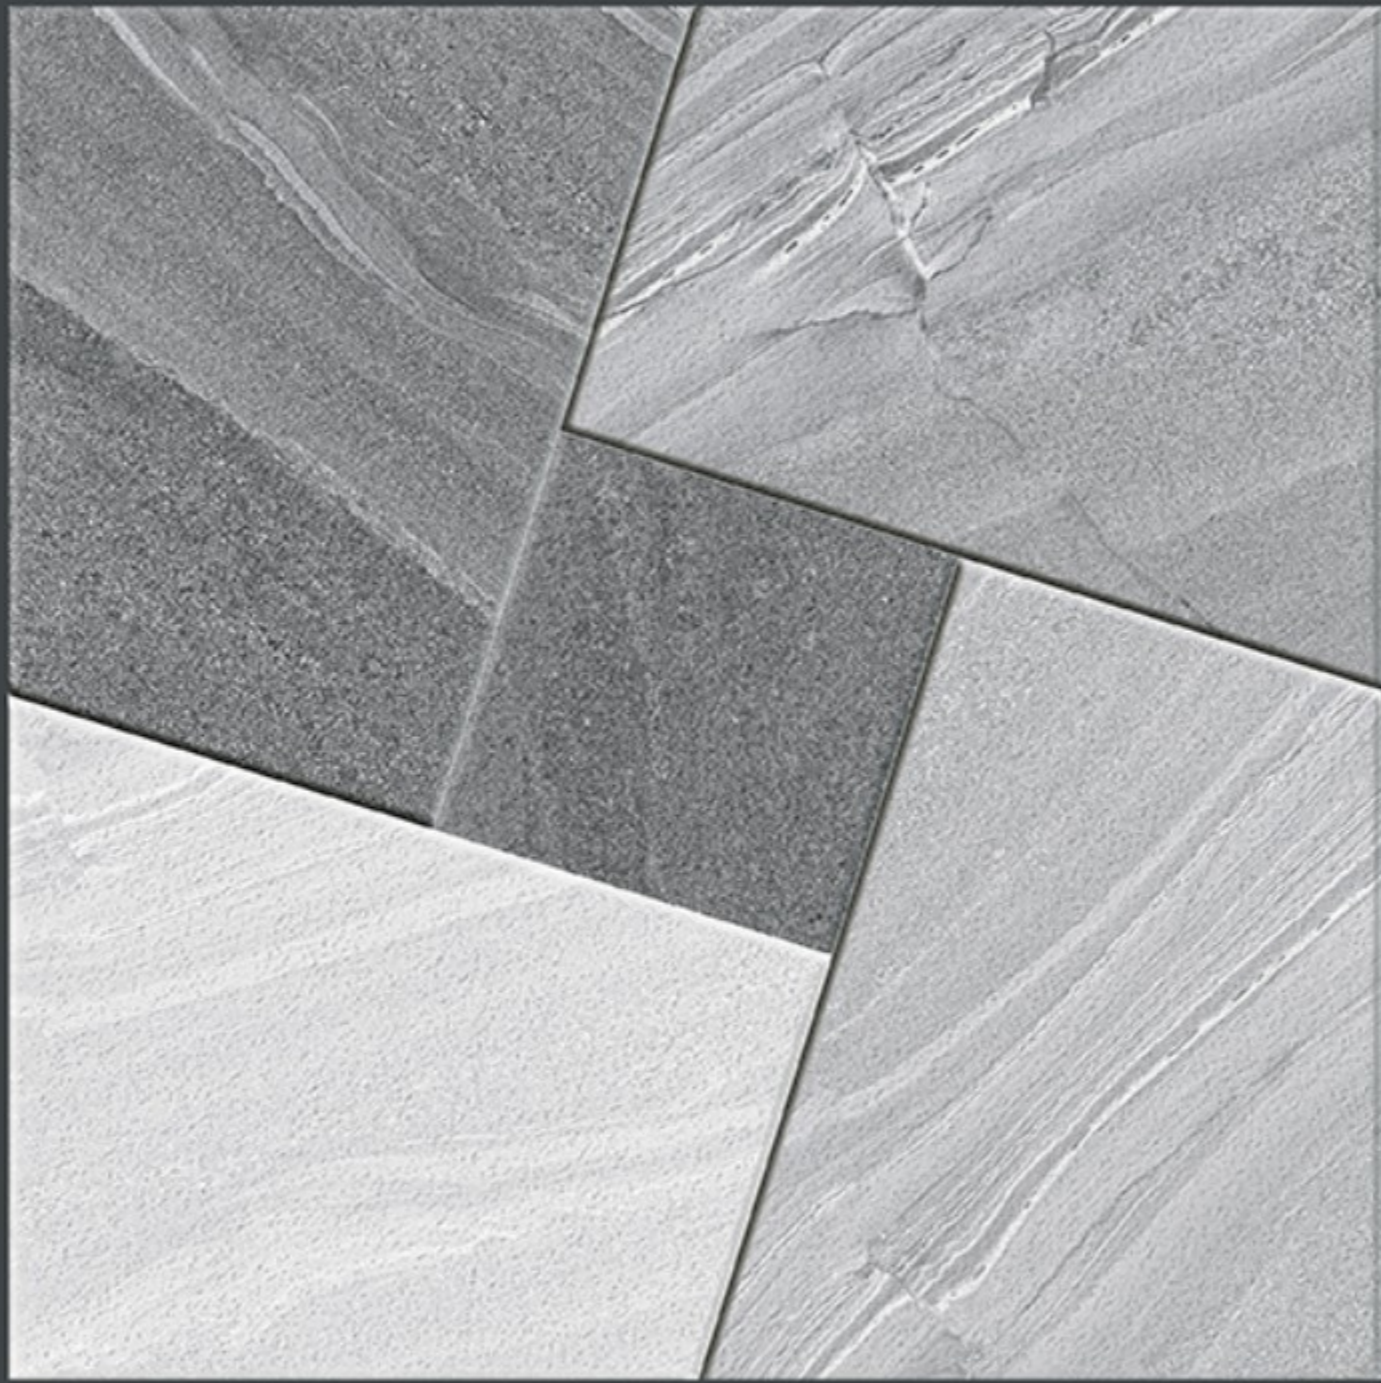

400x
400mm
DIGITAL VITRIFIED
PARKING TILES

9721

Finish :- PUNCH

HEAVY DUTY
PARKING TILES

- FROST RESISTANCE
- ZERO MAINTENANCE
- RESIDENTIAL
- DURABLE
- ECO FRIENDLY