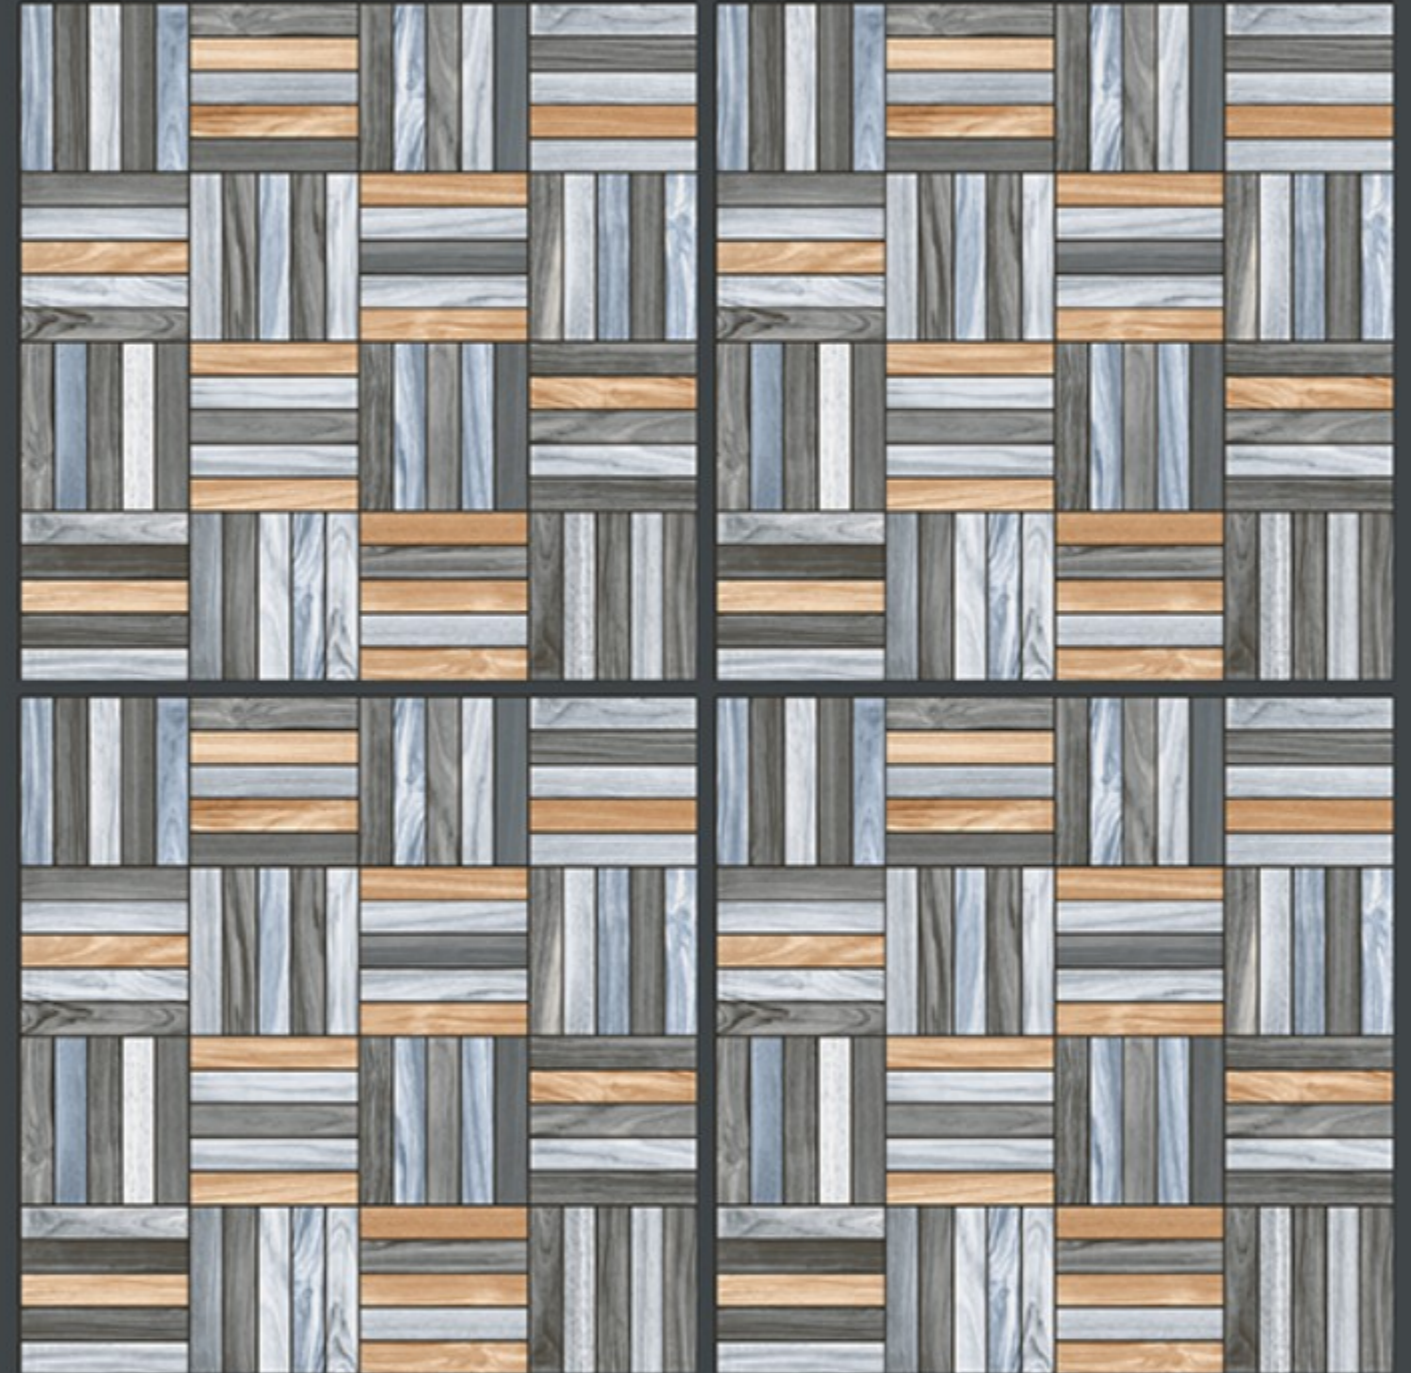

DURABLE

ECO  
FRIENDLY

400x  
400mm  
DIGITAL VITRIFIED  
PARKING TILES

9312

**HEAVY DUTY**  
PARKING TILES

-  FROST RESISTANCE
-  ZERO MAINTENANCE
-  RESIDENTIAL
-  DURABLE
-  ECO FRIENDLY

400x  
400mm  
DIGITAL VITRIFIED  
PARKING TILES