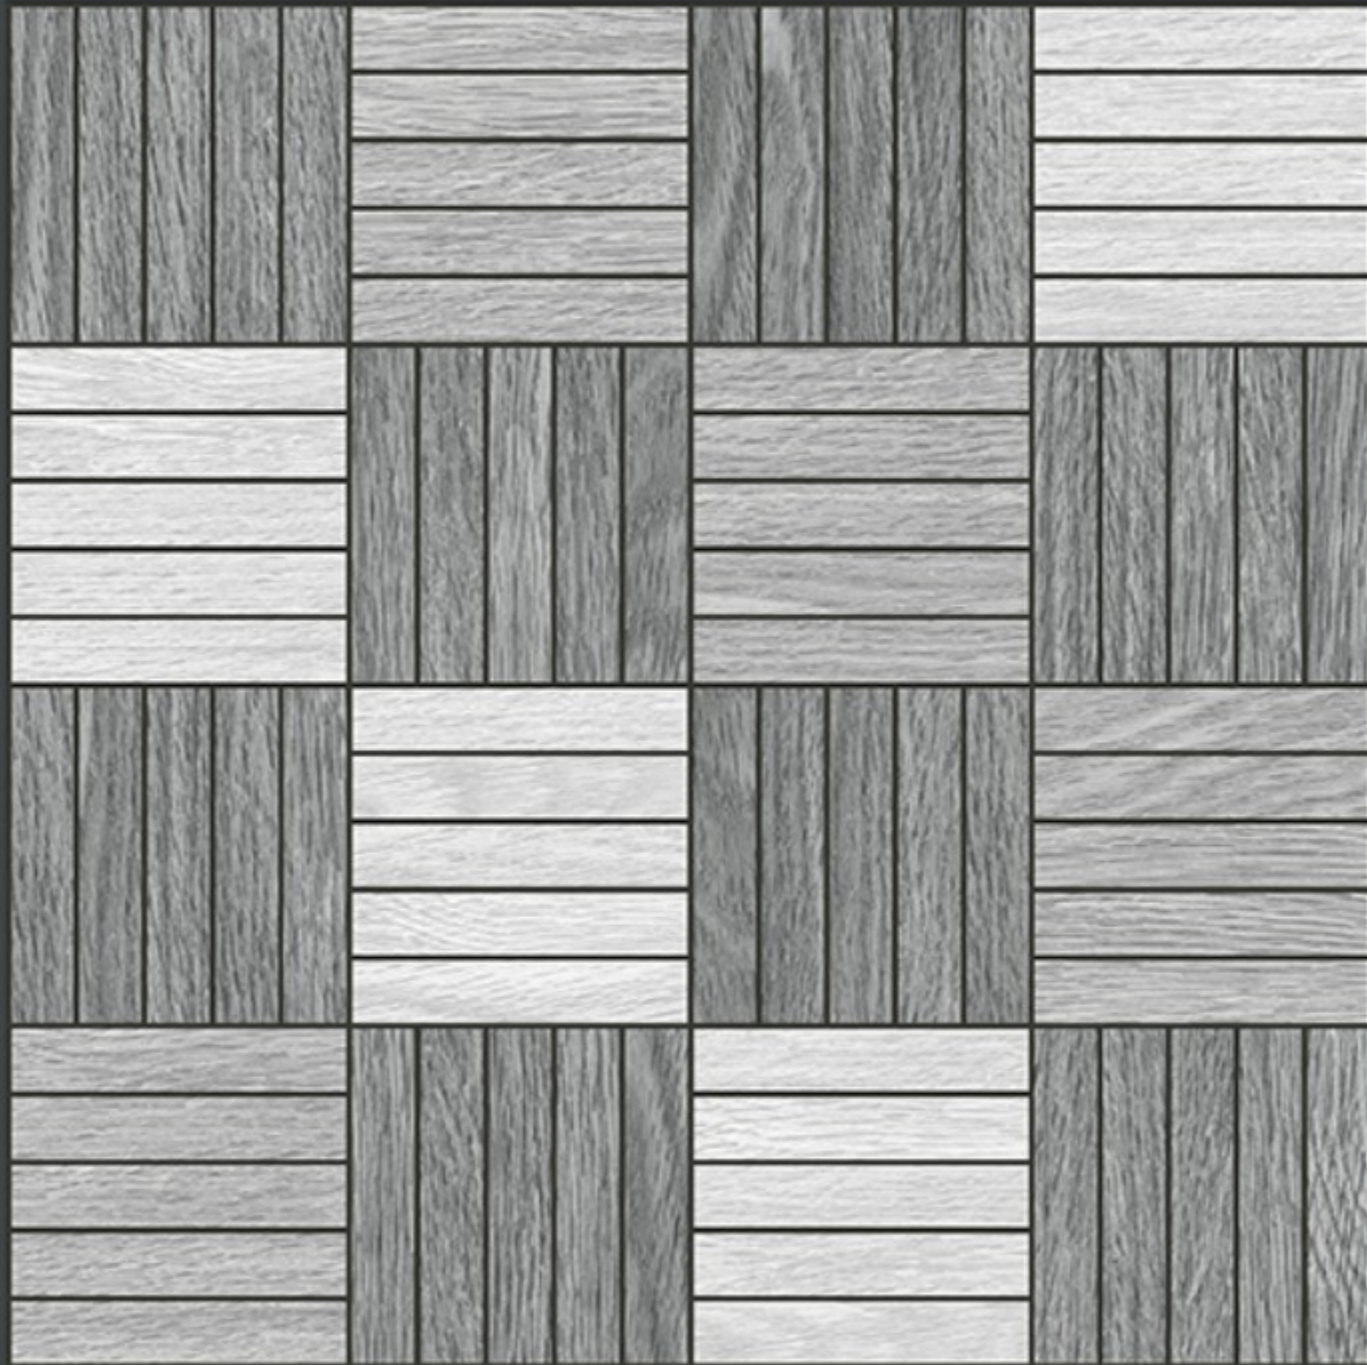

-  FROST RESISTANCE
-  ZERO MAINTENANCE
-  RESIDENTIAL
-  DURABLE
-  ECO FRIENDLY

400x  
400mm  
DIGITAL VITRIFIED  
PARKING TILES

9335

**HEAVY DUTY**  
PARKING TILES

400x  
400mm  
DIGITAL VITRIFIED  
PARKING TILES