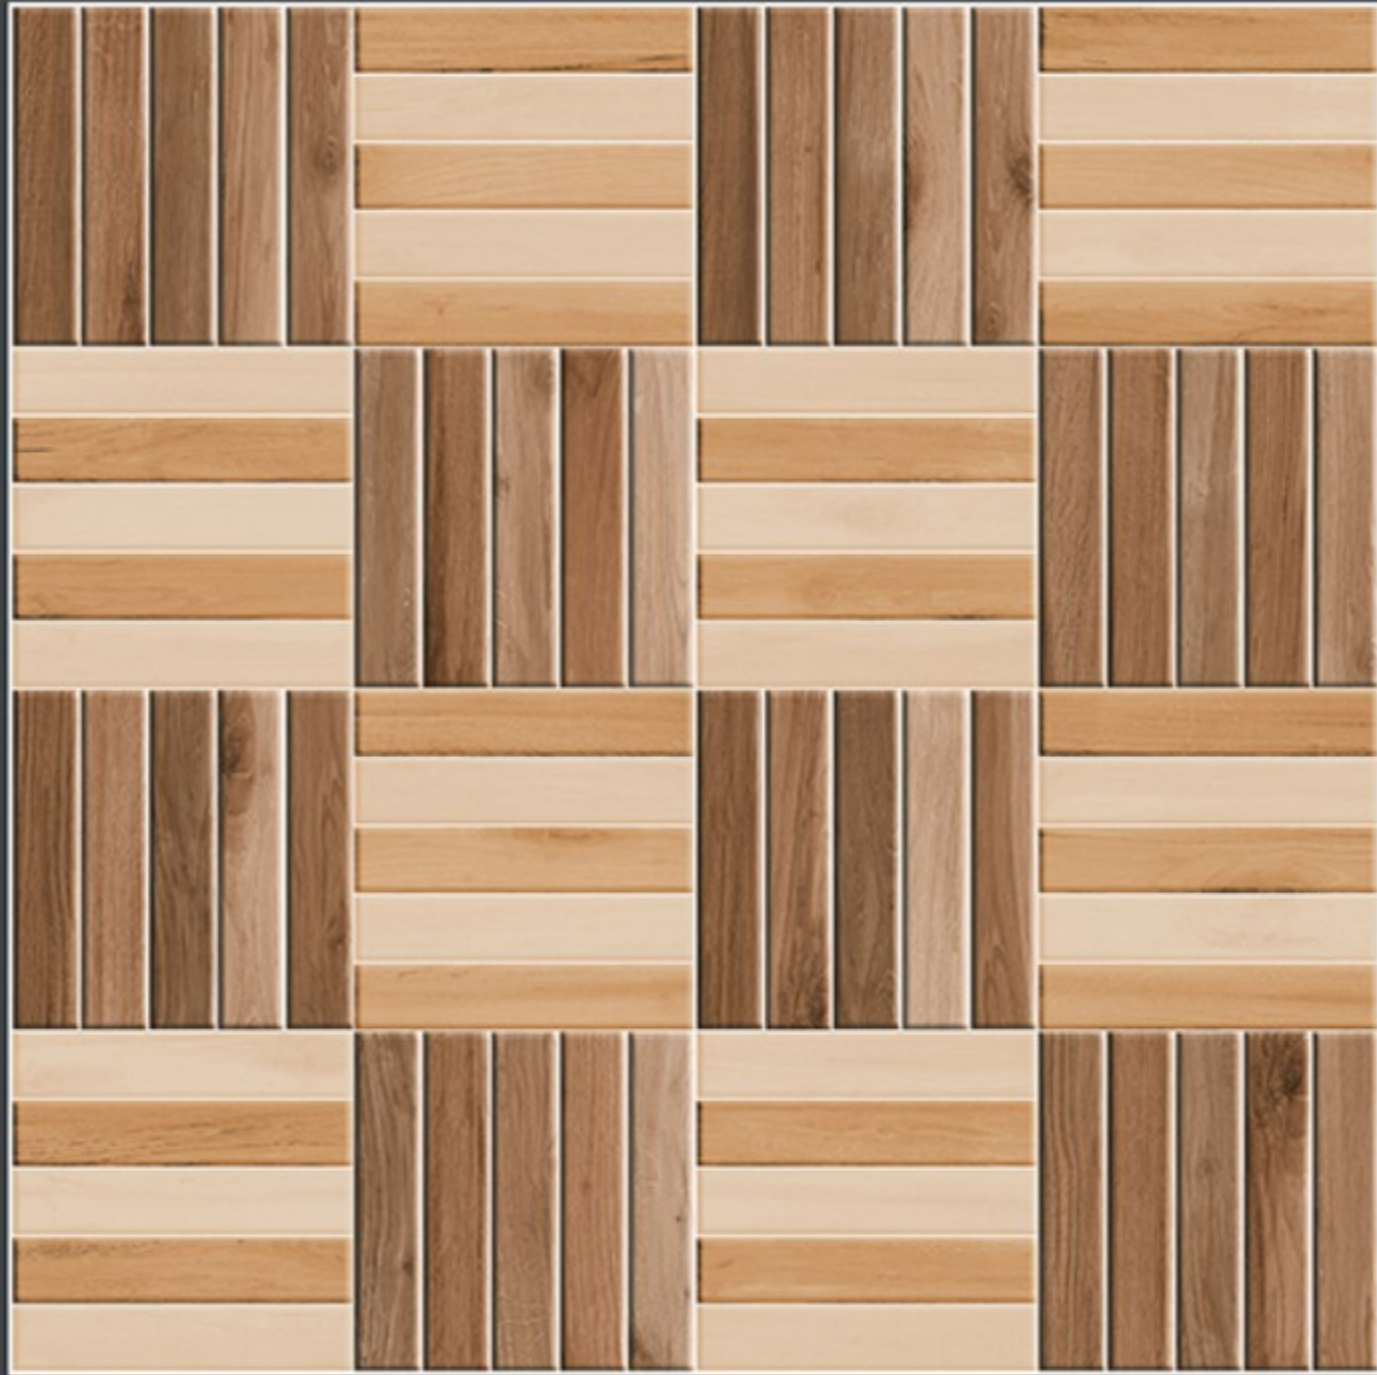

400x
400mm
DIGITAL VITRIFIED
PARKING TILES

9315