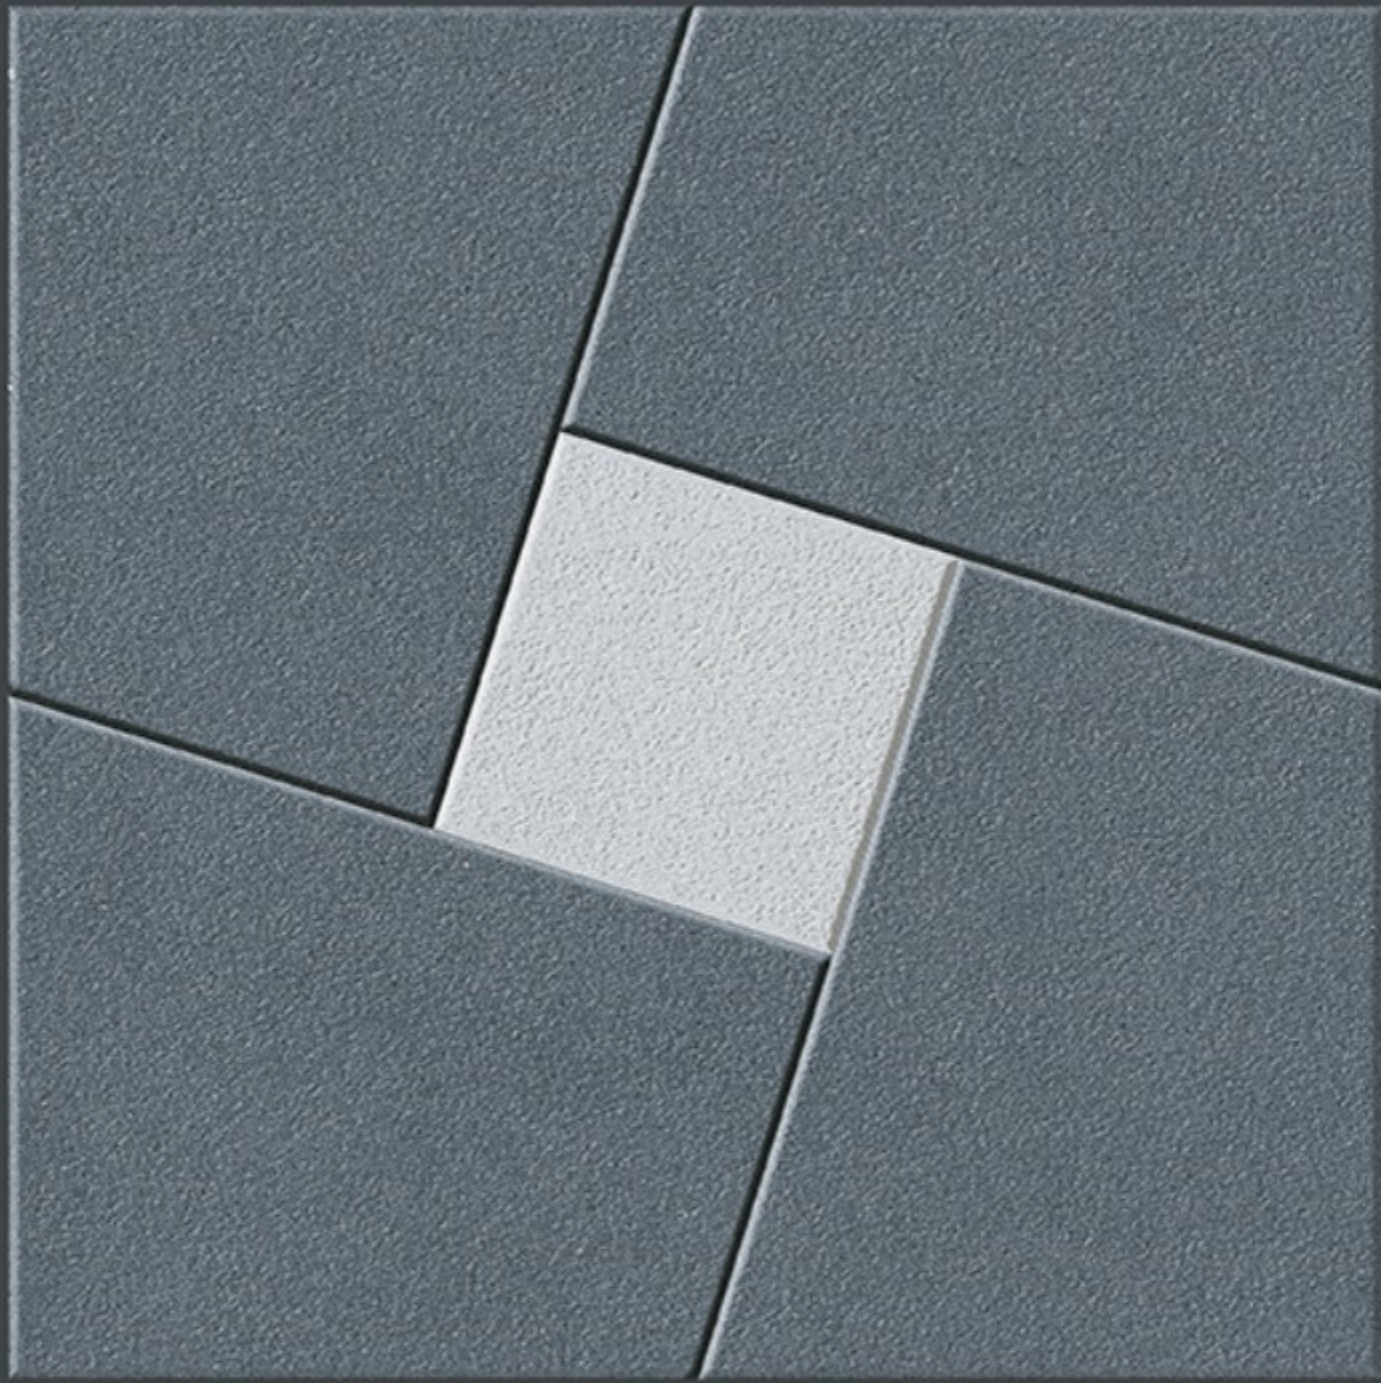

RESIDENTIAL

DURABLE

ECO  
FRIENDLY

**PUNCH**

400X  
400MM

400x  
400mm  
DIGITAL VITRIFIED  
PARKING TILES

9701

Finish :- PUNCH