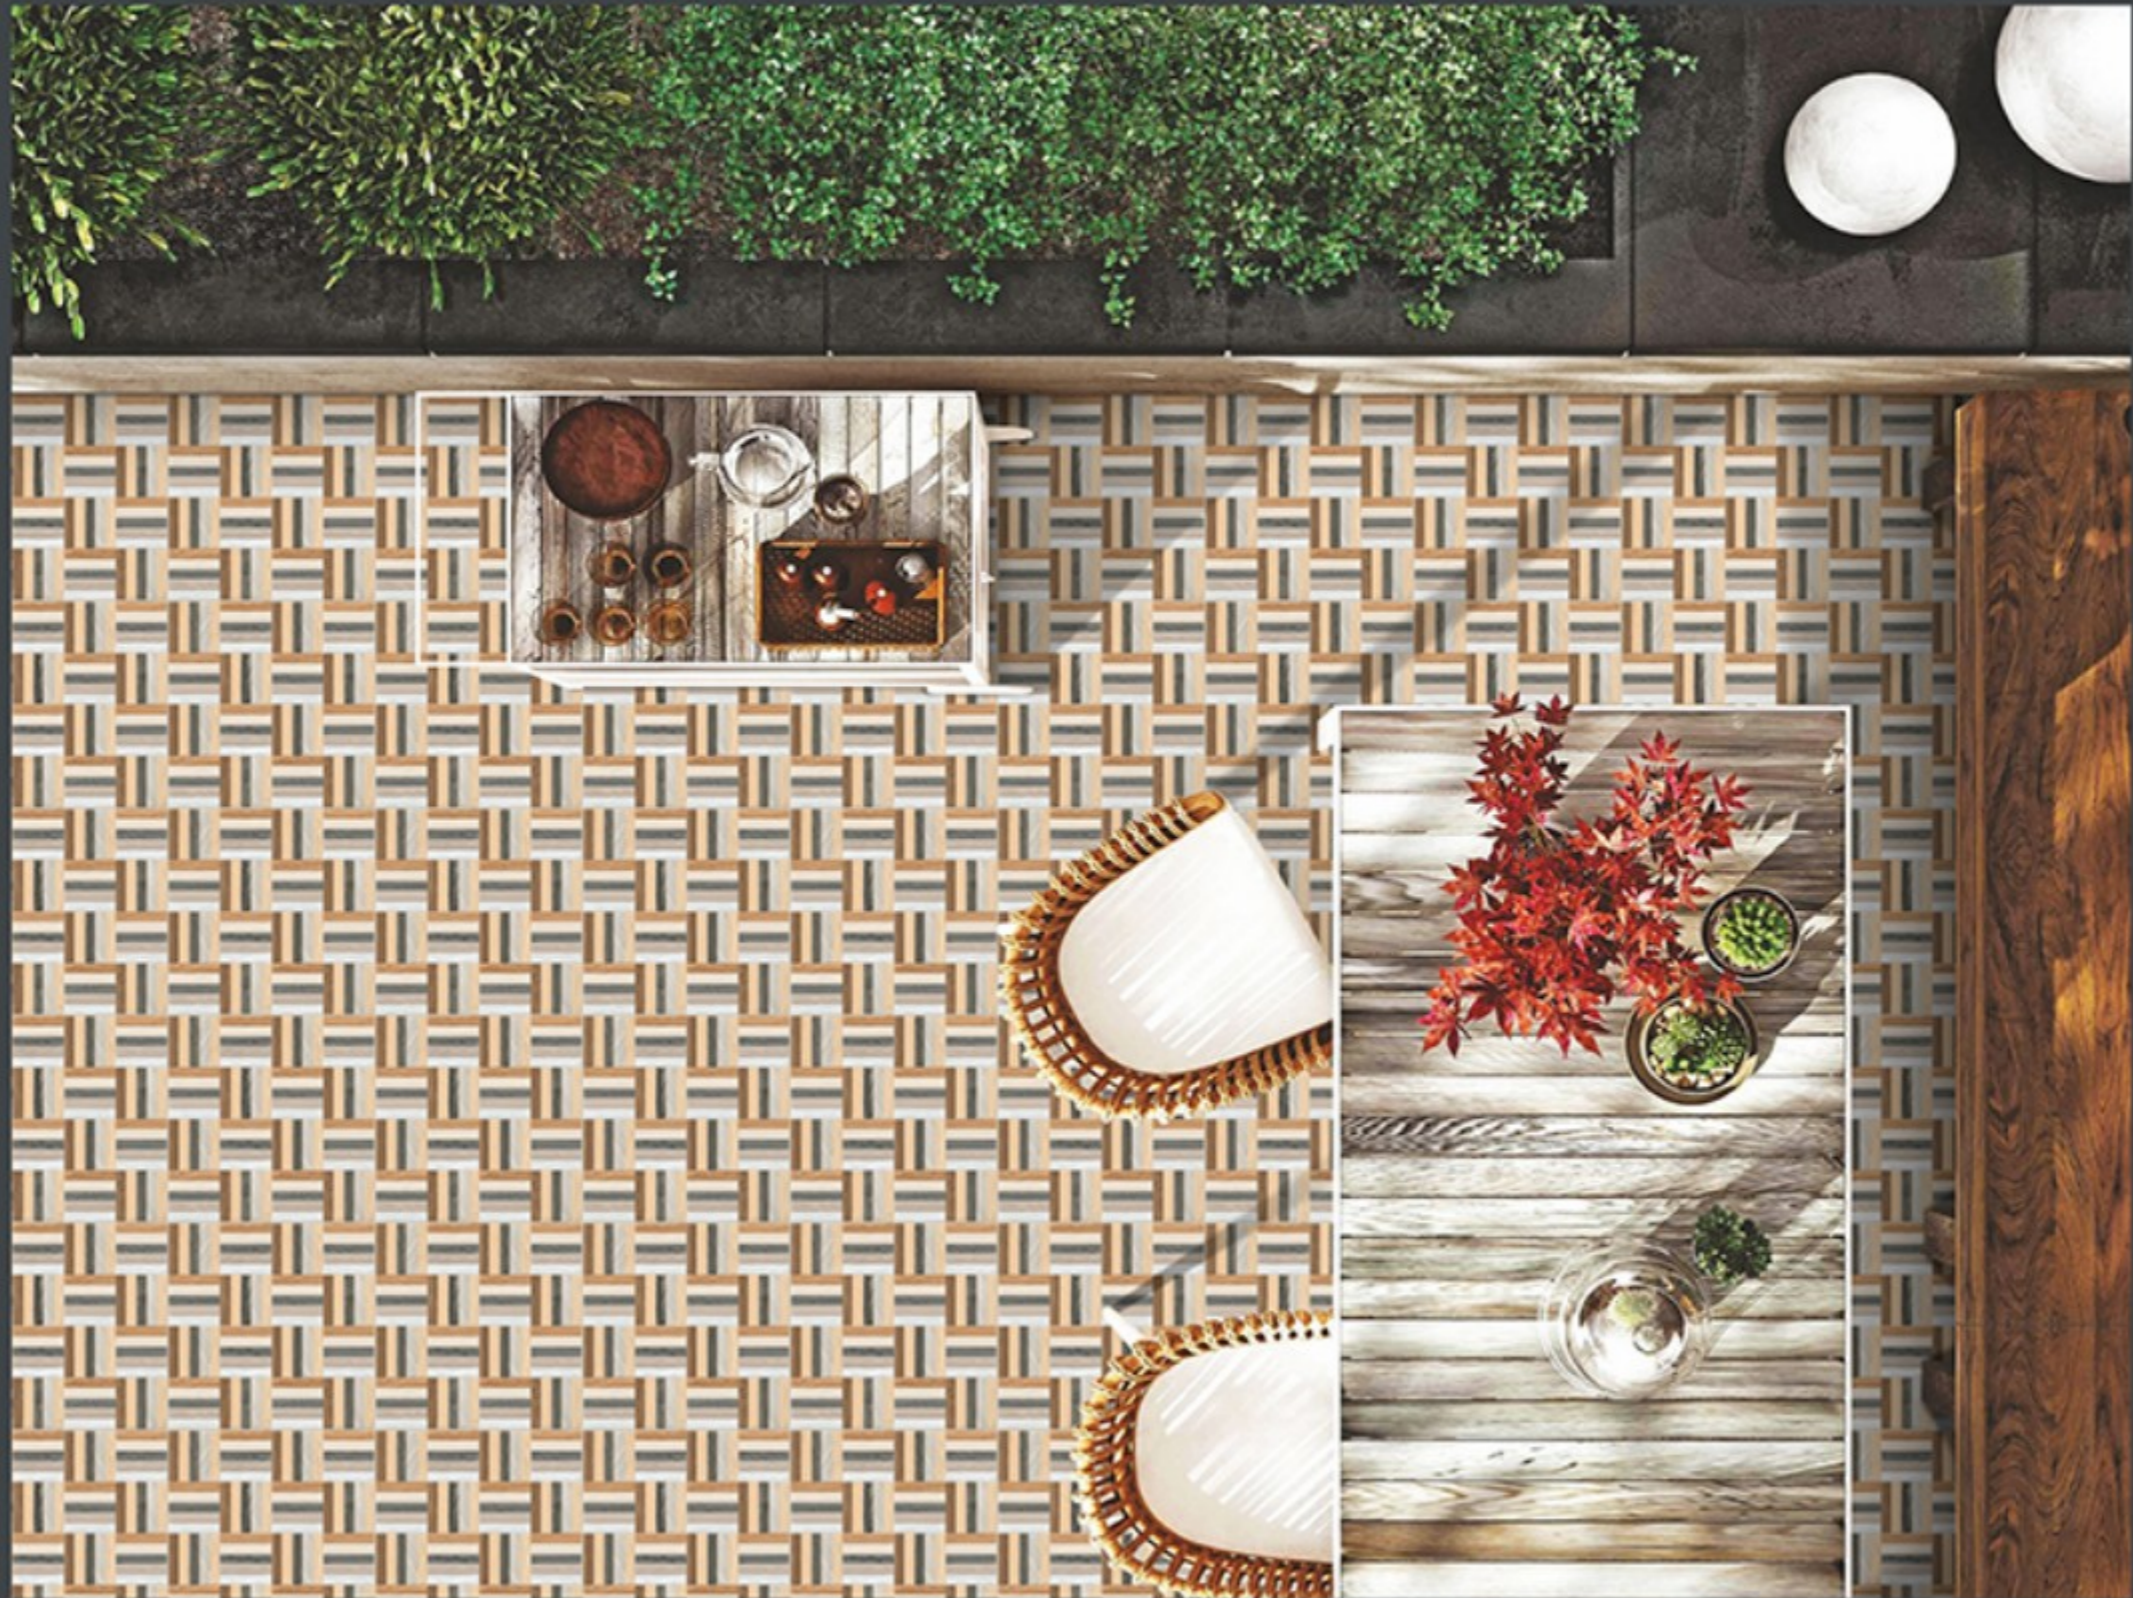

9309

Finish :- PUNCH

**HEAVY DUTY**  
PARKING TILES

-  FROST RESISTANCE
-  ZERO MAINTENANCE
-  RESIDENTIAL
-  DURABLE
-  ECO FRIENDLY

400x  
400mm  
DIGITAL VITRIFIED  
PARKING TILES

9308

**HEAVY DUTY**  
PARKING TILES