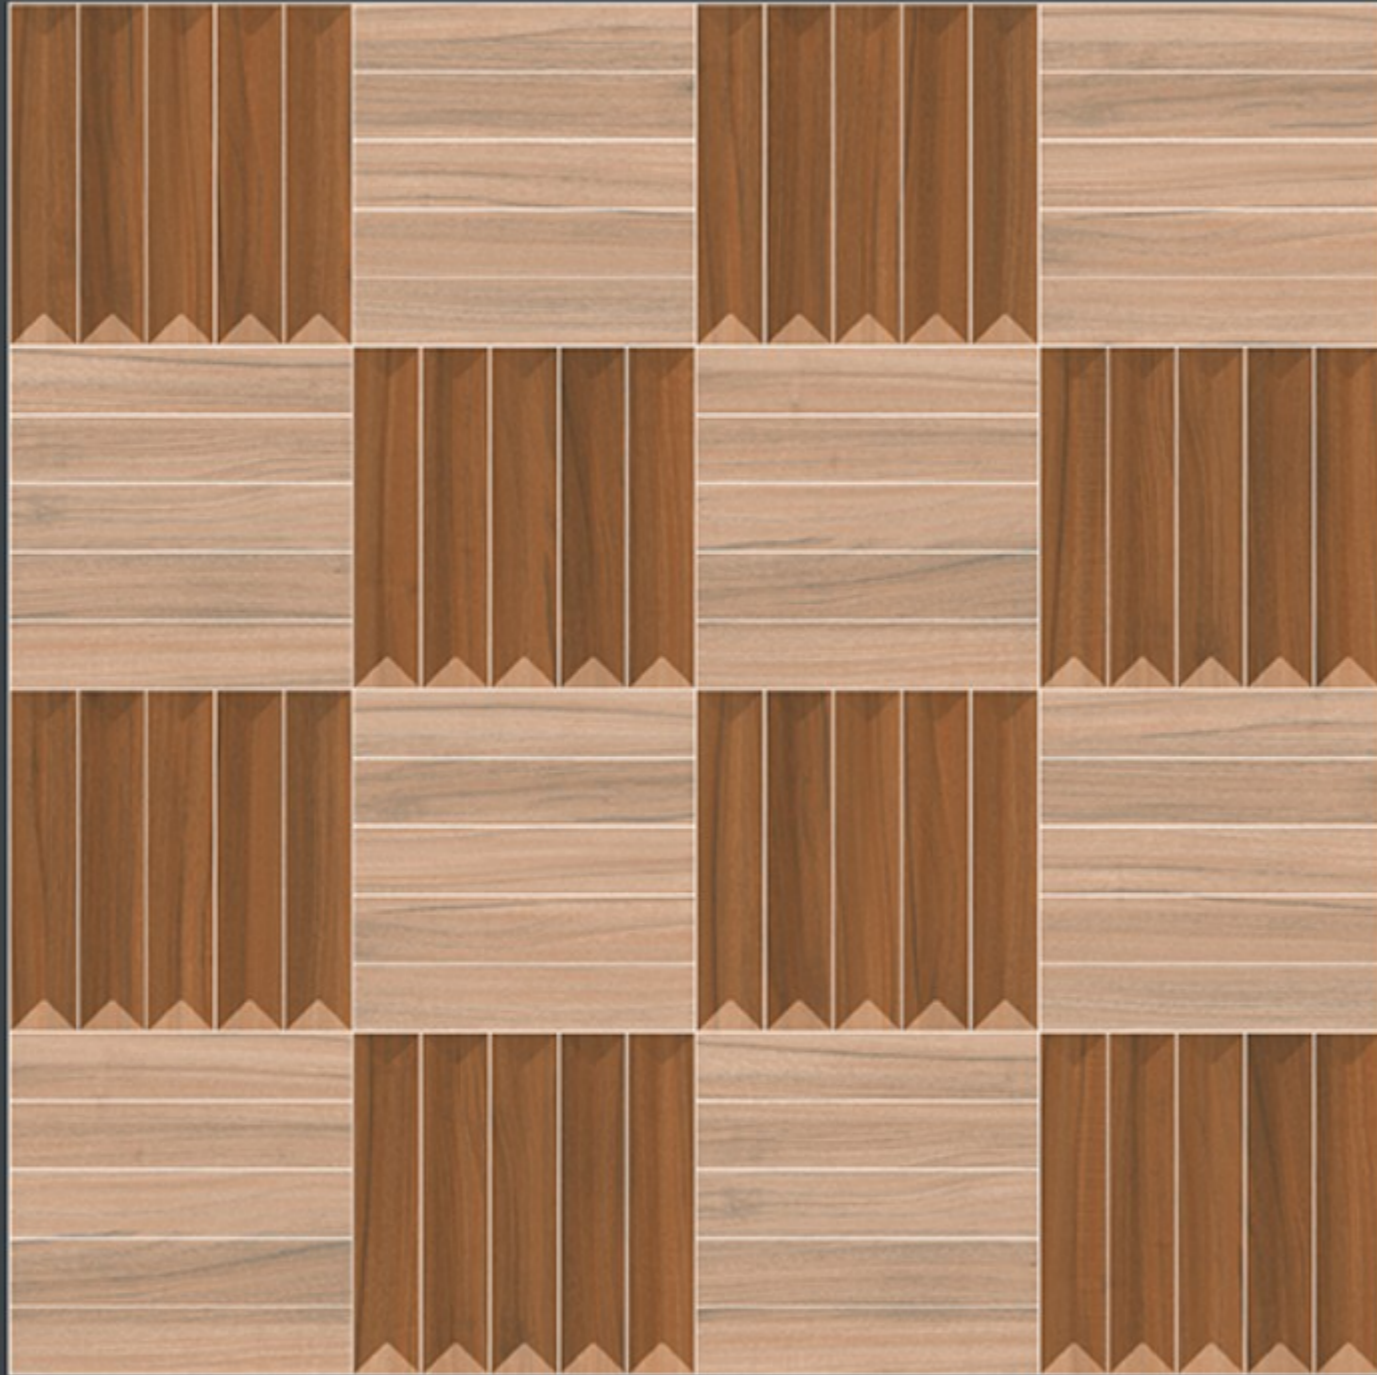

400x
400mm
DIGITAL VITRIFIED
PARKING TILES

9307

Finish :- PUNCH

HEAVY DUTY
PARKING TILES

FROST
RESISTANCE

ZERO
MAINTENANCE

RESIDENTIAL

DURABLE

ECO
FRIENDLY