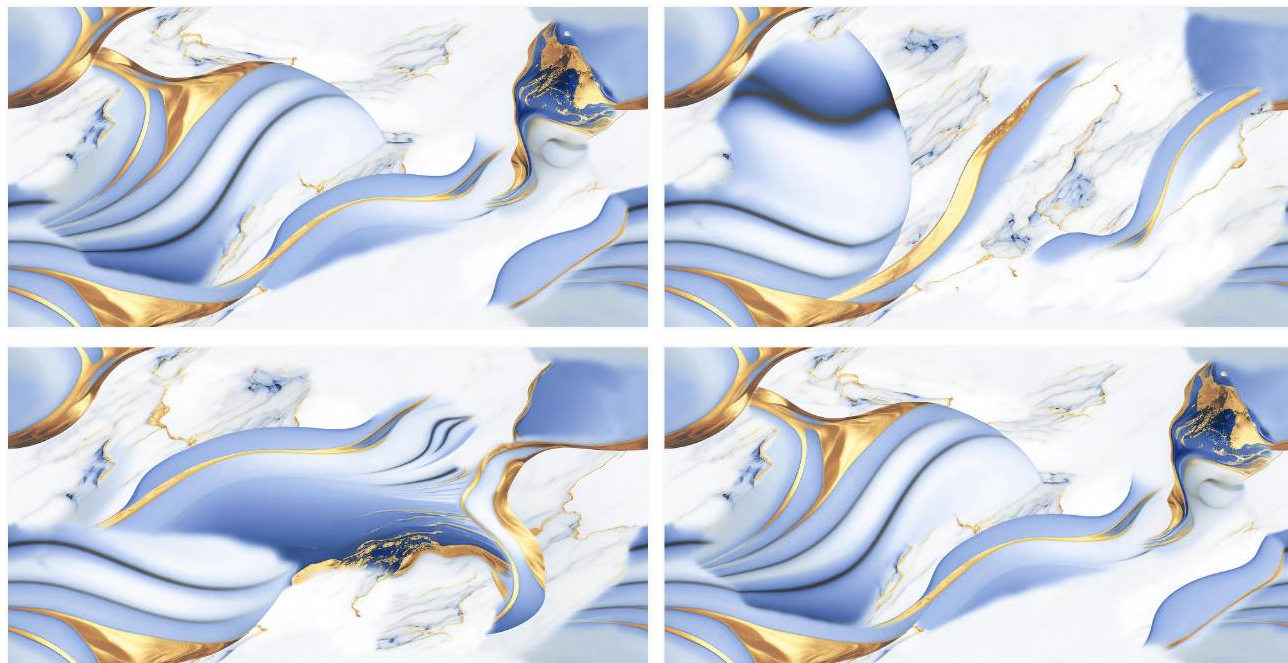

SCAN FOR
360 VIEW

COLOMIA GOLD

Size :
600X1200 MM

Random :
3

Finish :
Glossy

SCAN FOR
360 VIEW

CRYPTO GOLD

Size :
600X1200 MM