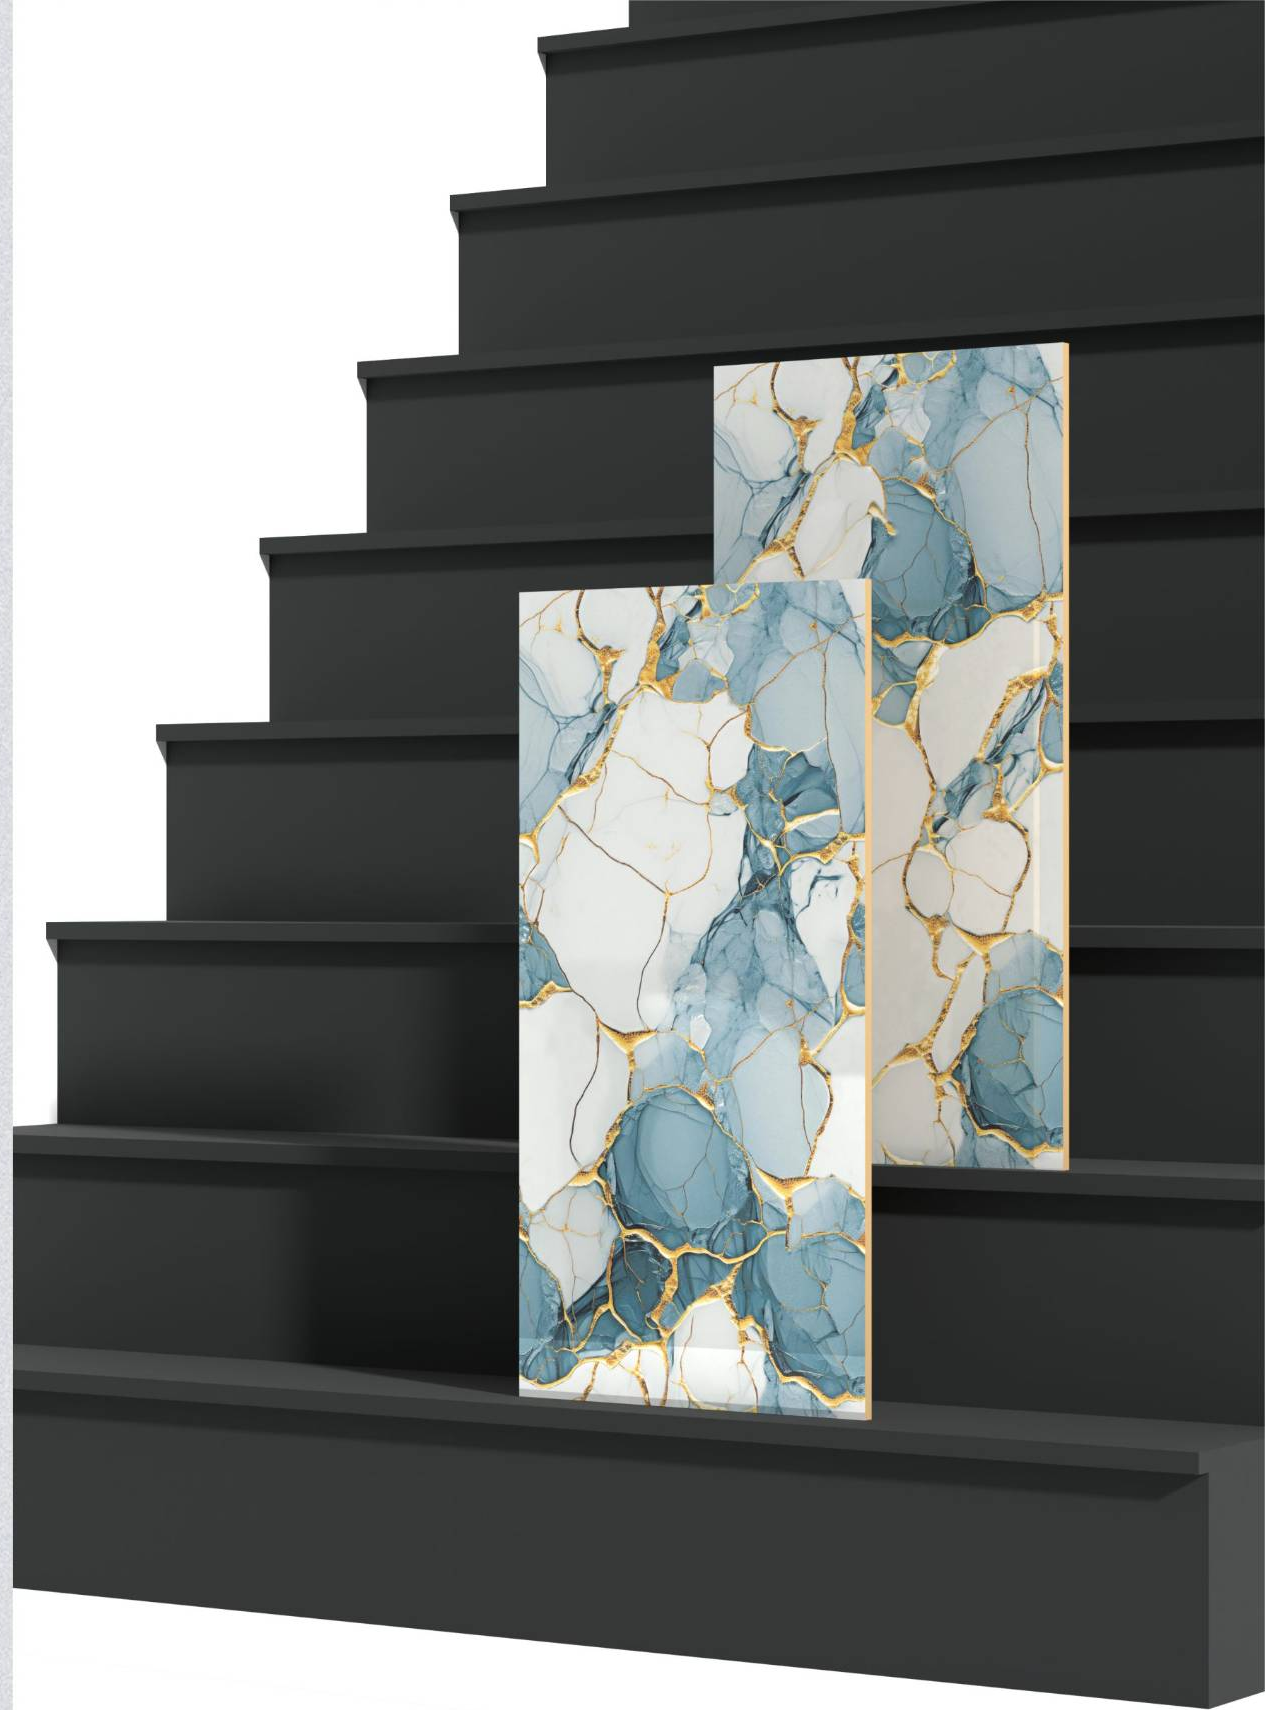

GOLDEN *Collection* ENDLESS

600X
1200MM

The **600X1200MM** tiles give a charming look to a space with their compact size & seamless appeal. They offer infinite design possibilities with their incredible and attractive style.