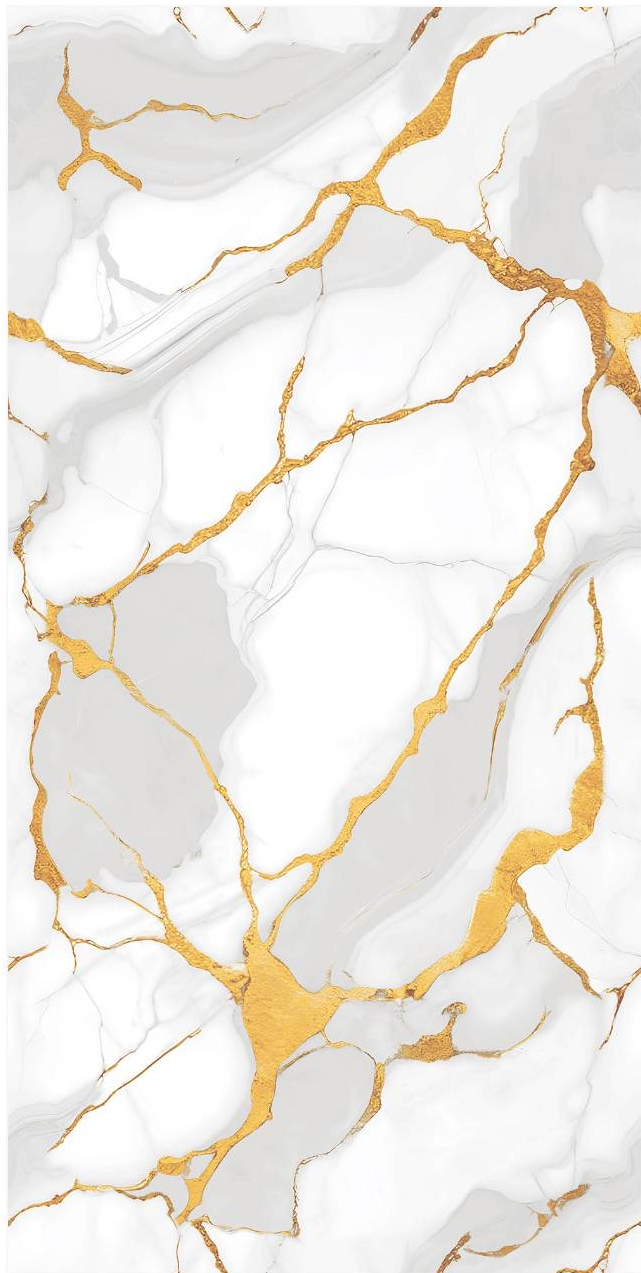

GOLDEN *Collection*
ENDLESS

BELEZZA GOLD

Size :
600X1200 MM

Random :
4

Finish :
Glossy

SCAN FOR
360 VIEW