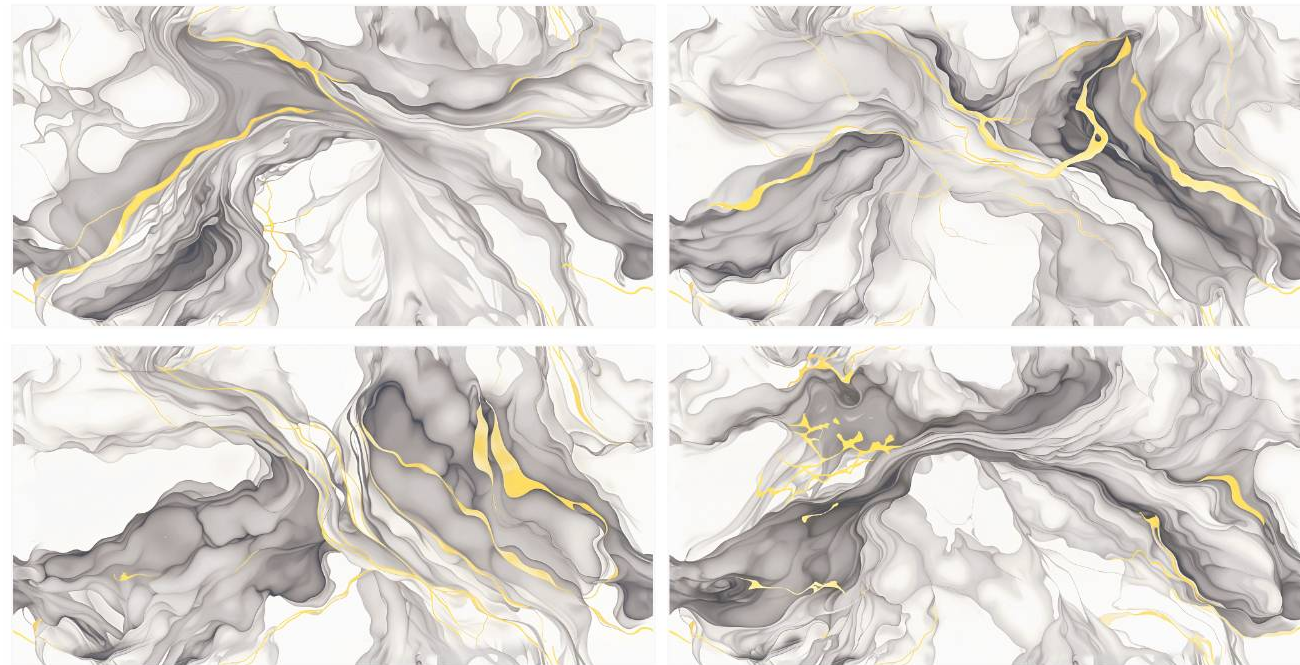

BACK TO INDEX