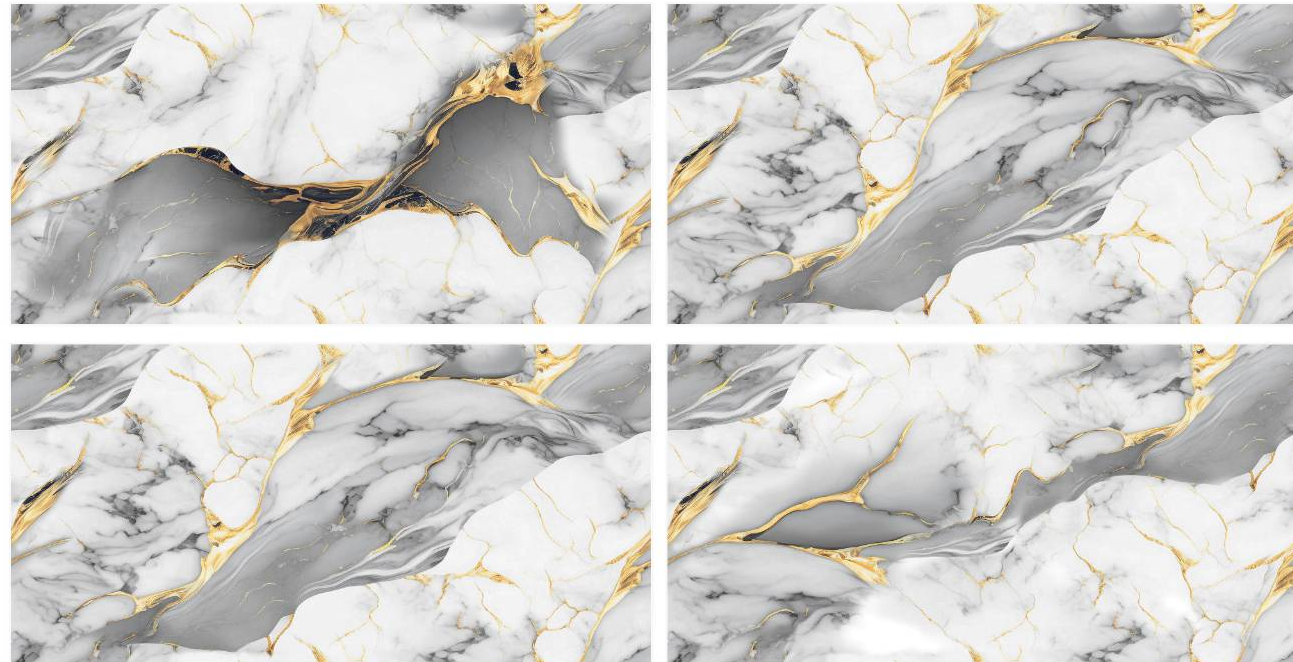

Finish :
Glossy

SCAN FOR
360 VIEW

BACK TO INDEX

GOLDEN *Collection*
ENDLESS

MH GREY

Size :
600X1200 MM

Random :
4

Finish :
Glossy

SCAN FOR
360 VIEW

BACK TO INDEX

MILAS GOLD

Size :
600X1200 MM

Random :
4

Finish :
Glossy

SCAN FOR
360 VIEW

GOLDEN *Collection*
ENDLESS