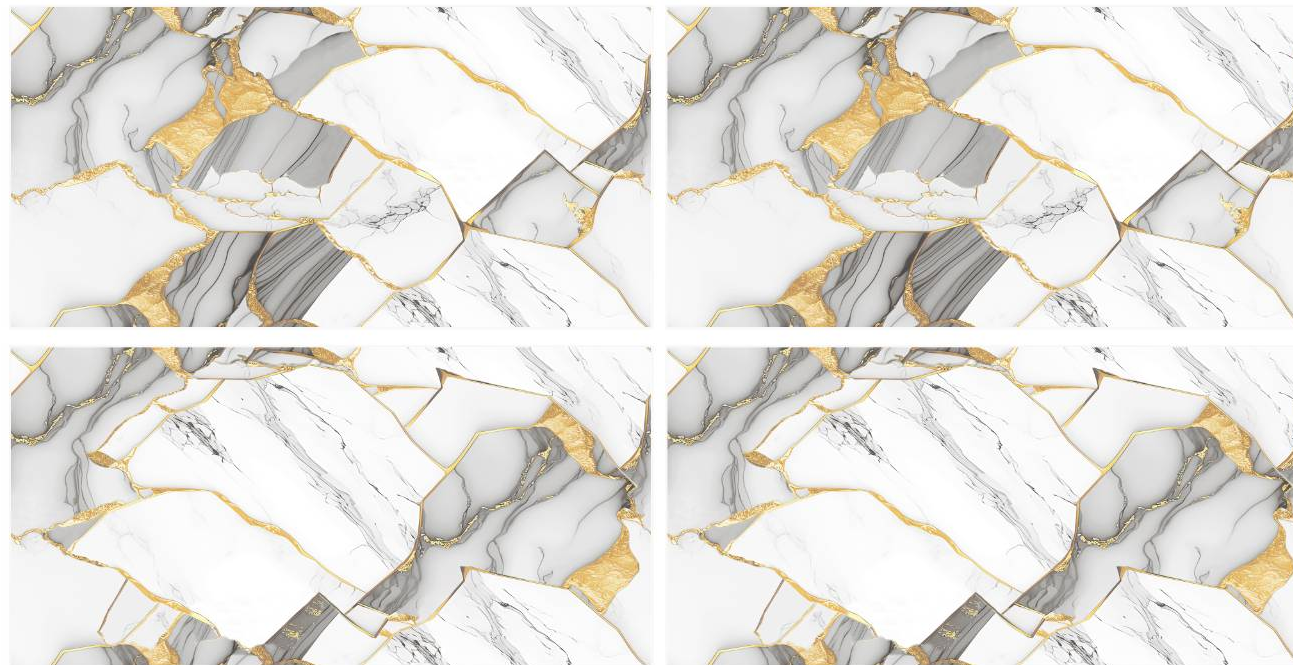

MORIS GREY GOLD

Size :
600X1200 MM

Random :
2

Finish :
Glossy

SCAN FOR
360 VIEW