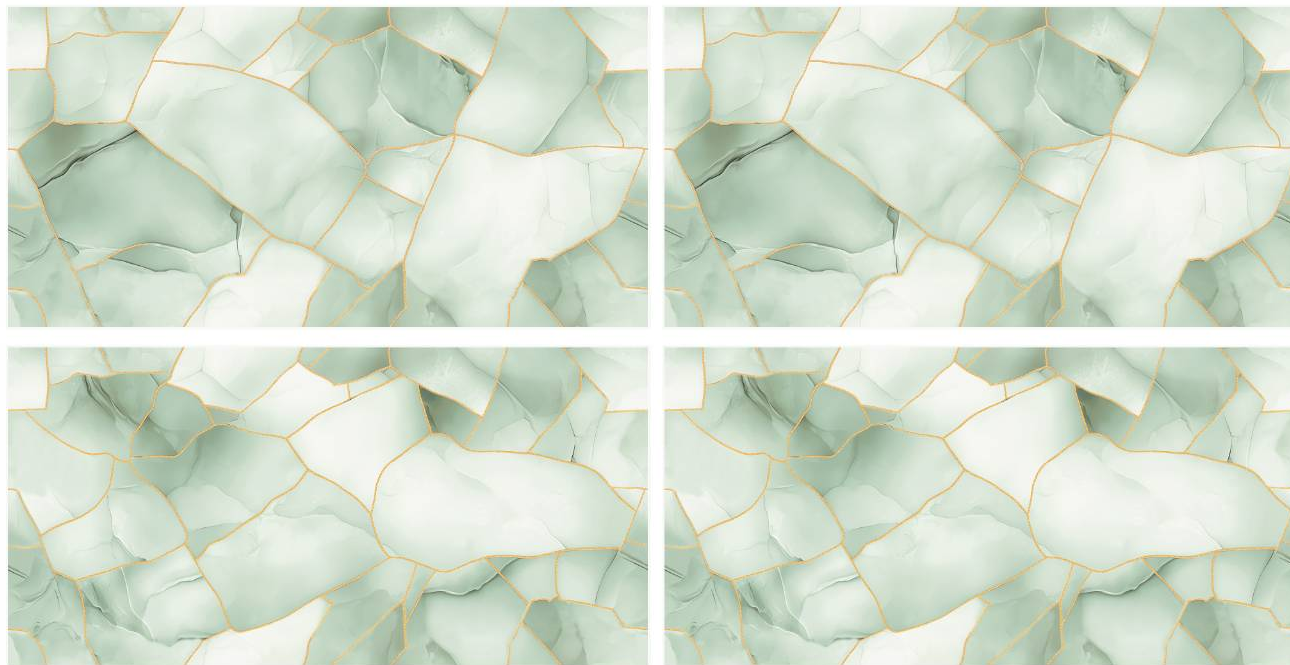

ALFA GREEN GOLD

Size :
600X1200 MM

Random :
2

Finish :
Glossy

SCAN FOR
360 VIEW