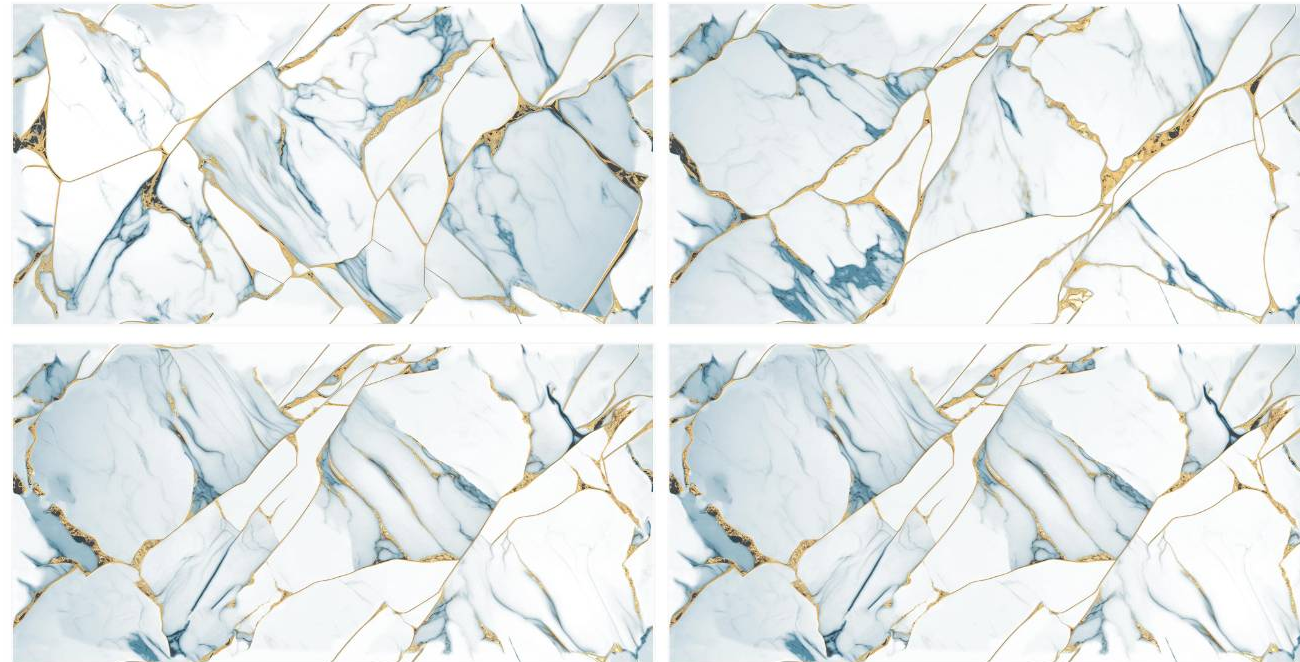

BACK TO INDEX