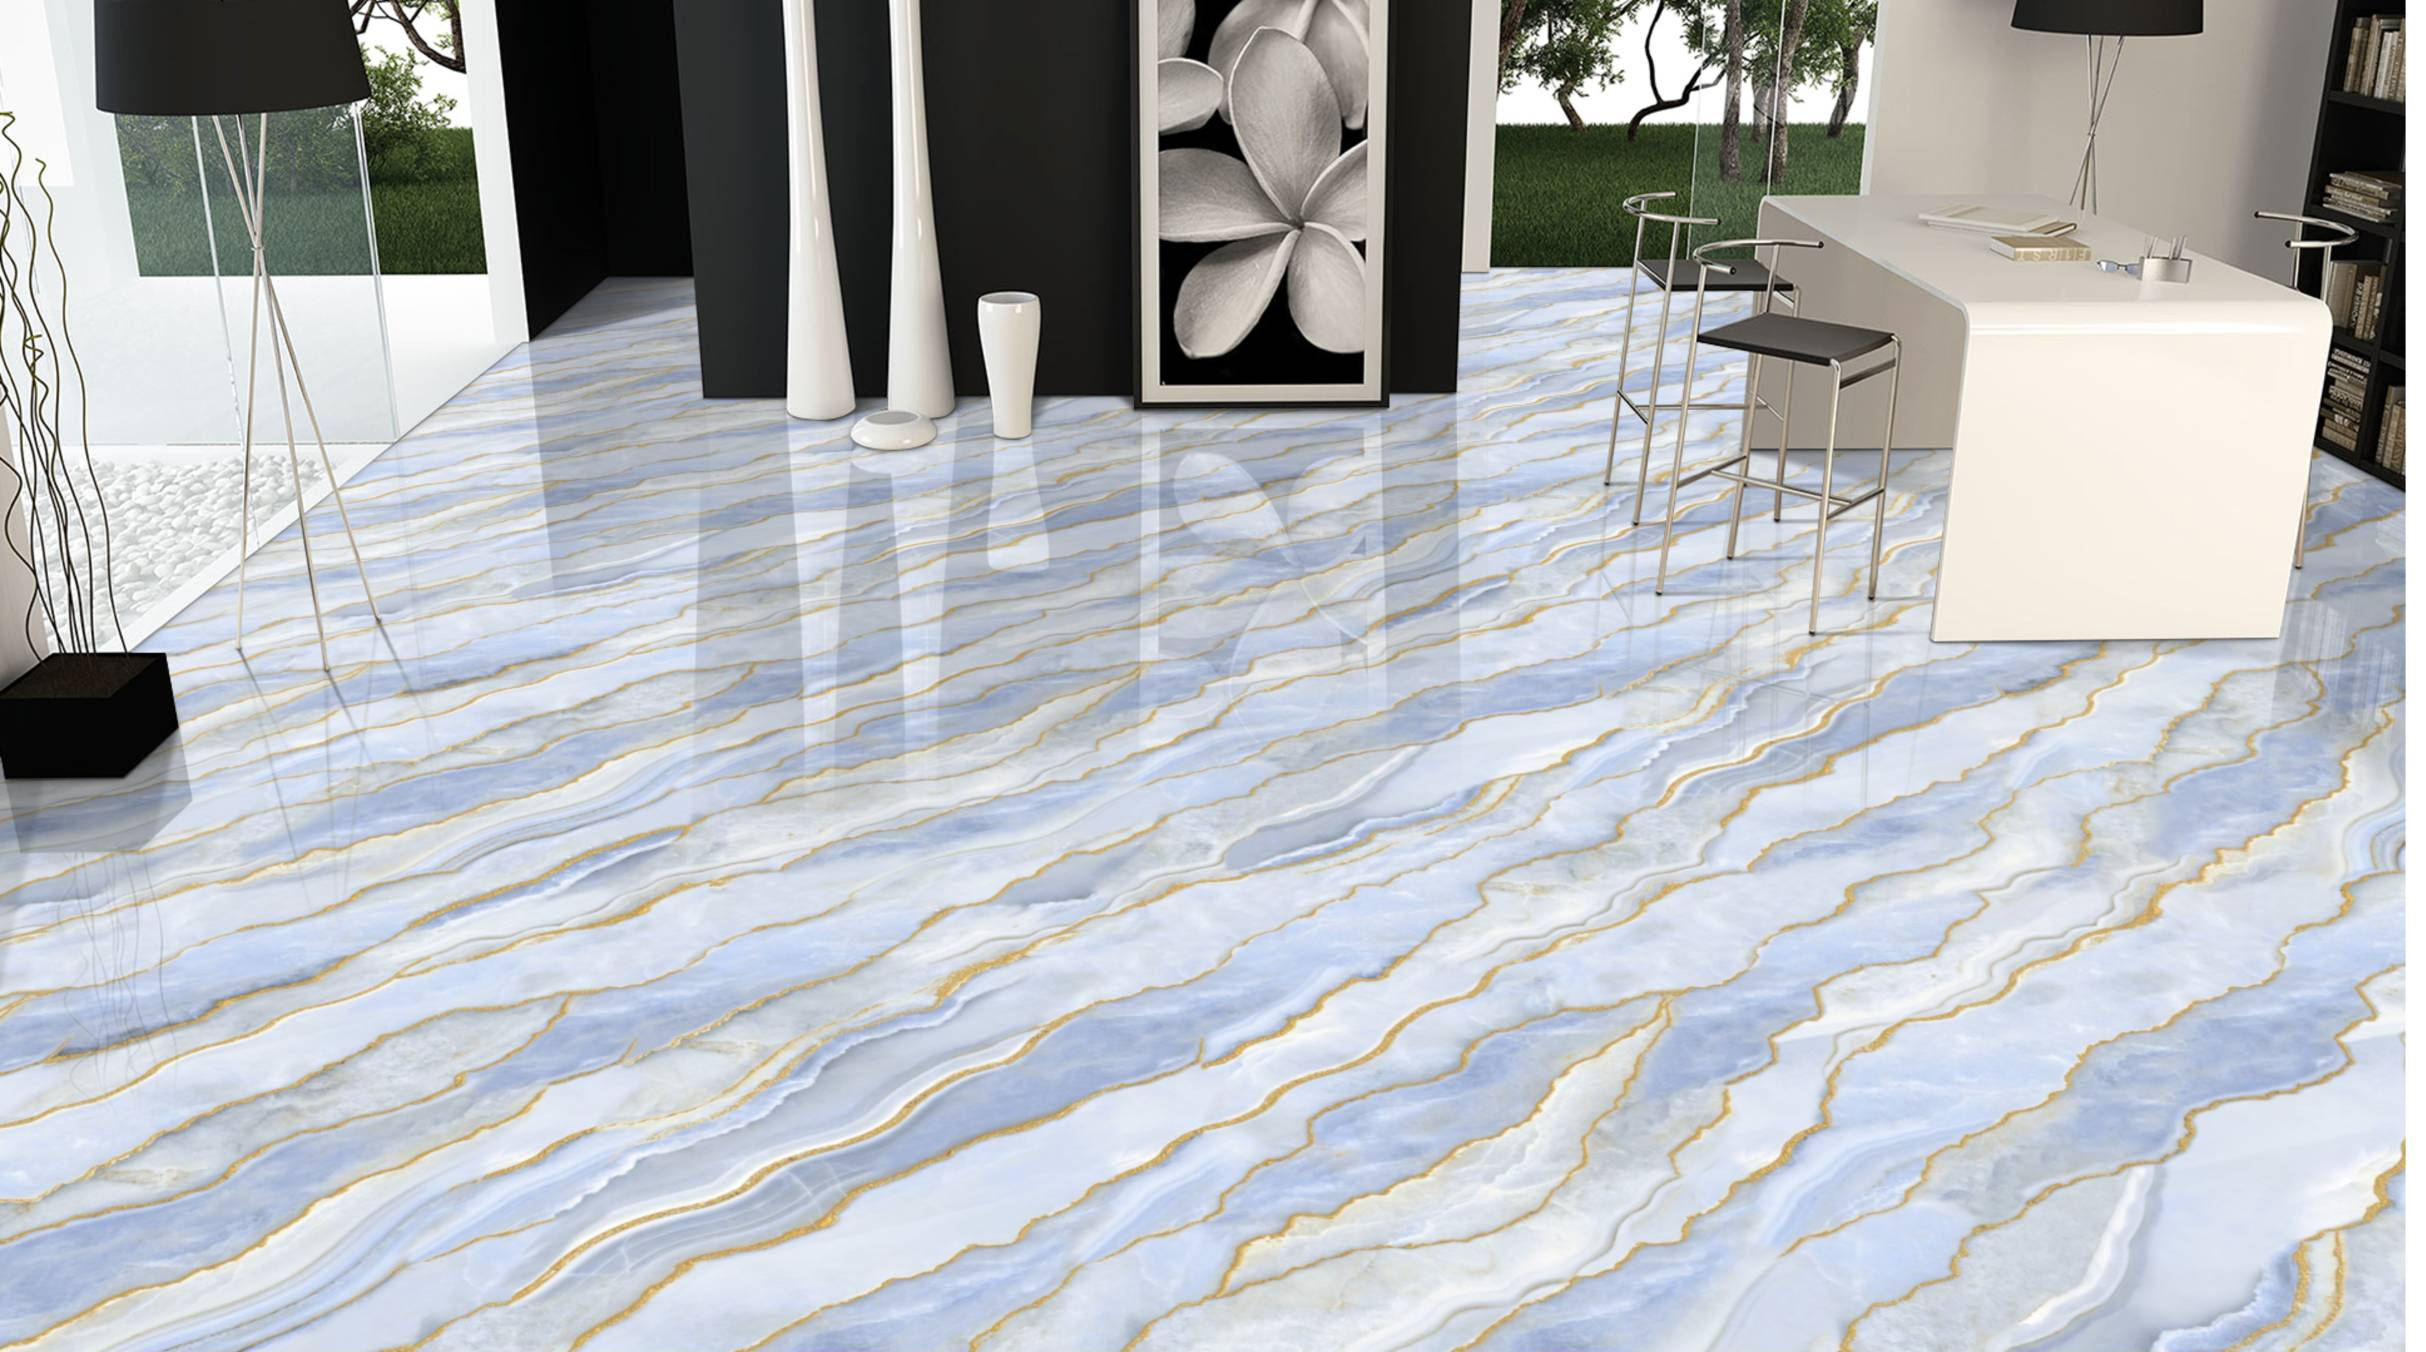

Finish :
Glossy

SCAN FOR
360 VIEW

BERRY BLUE GOLD

Size :
600X1200 MM

Random :
4

Finish :
Glossy

SCAN FOR
360 VIEW

BERRY GREY GOLD