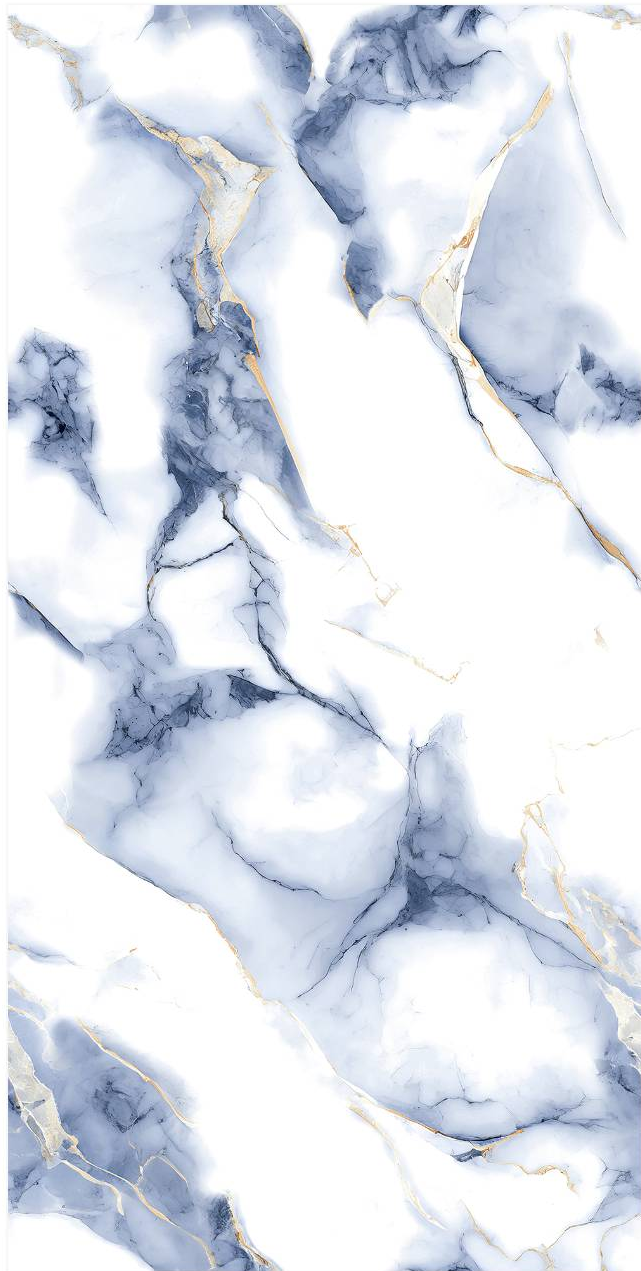

BACK TO INDEX

LAVINO SILVER

Size :
600X1200 MM

Random :
4

Finish :
Glossy

SCAN FOR
360 VIEW

GOLDEN *Collection*
ENDLESS

LAZIO BLUE