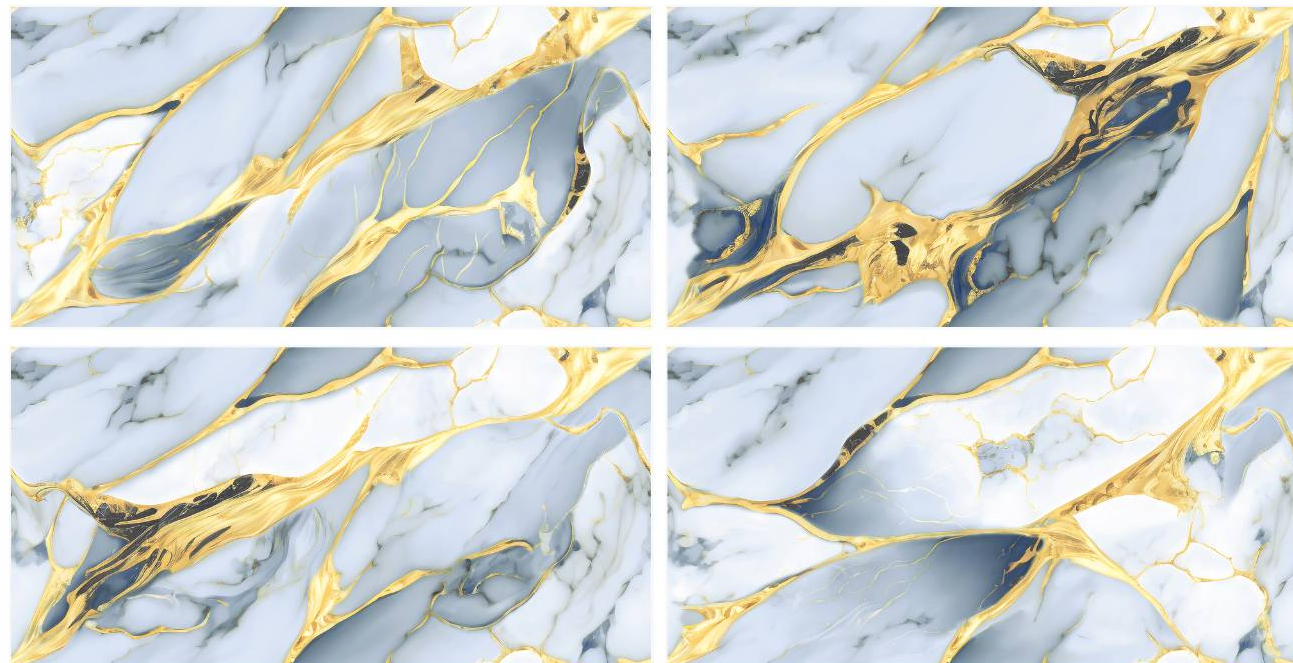

GORGEOUS BLUE GOLD

Size :
600X1200 MM

Random :
4

Finish :
Glossy

SCAN FOR
360 VIEW