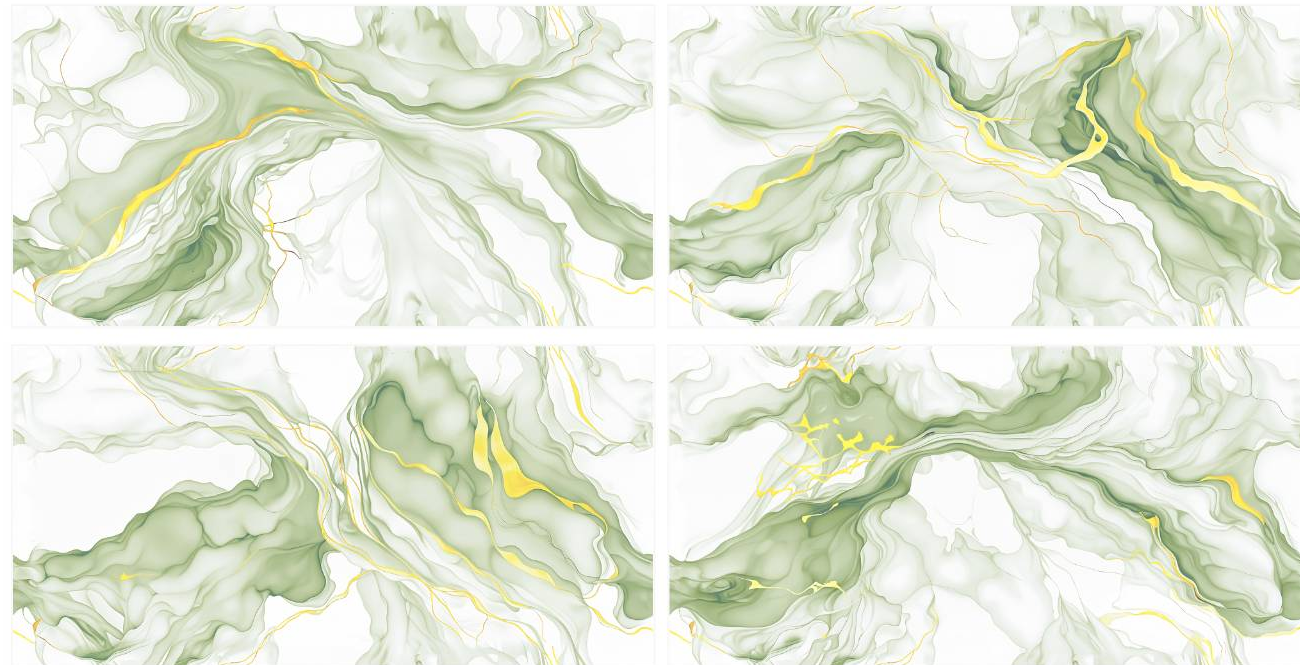

BACK TO INDEX