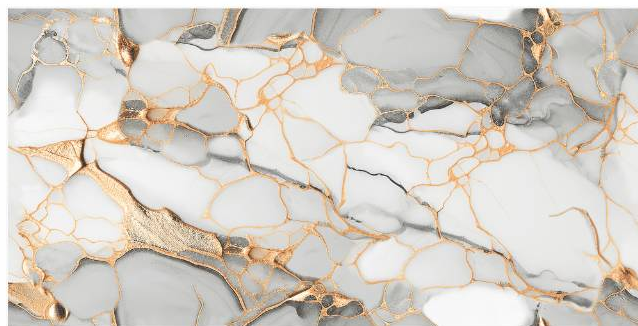

MAXIMUS GREY

Size :
600X1200 MM

Random :
4

Finish :
Glossy

SCAN FOR
360 VIEW