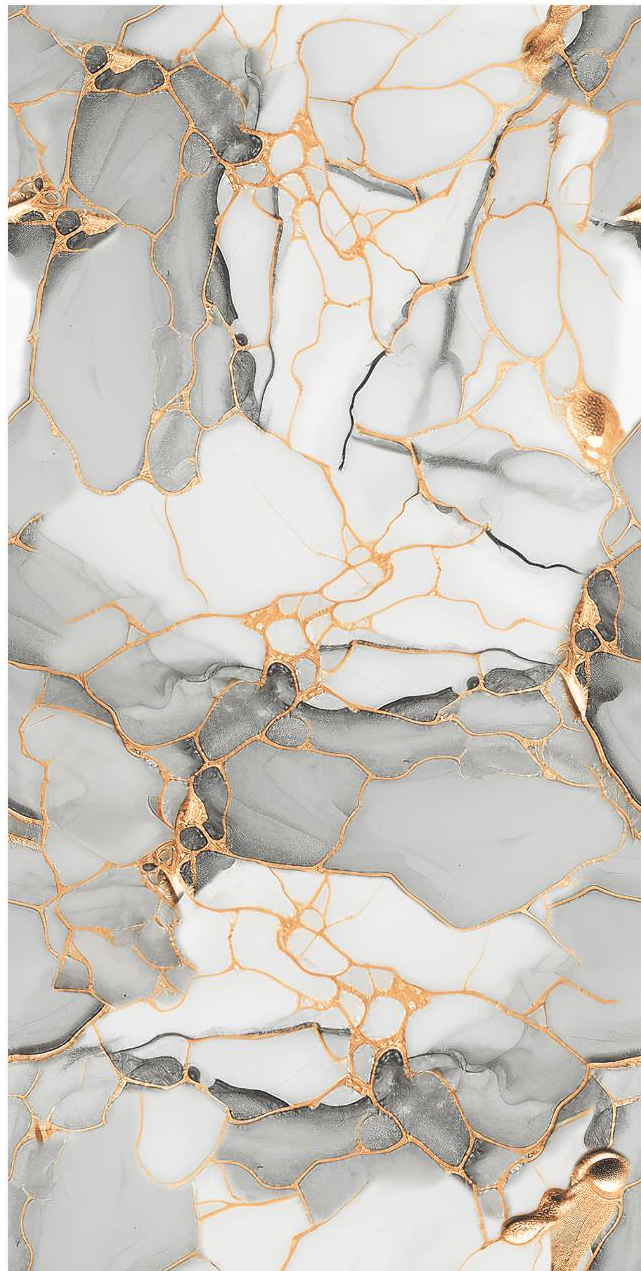

SCAN FOR
360 VIEW

BACK TO INDEX

MAXIMUS GREEN

Size :
600X1200 MM

Random :
4

Finish :
Glossy

SCAN FOR
360 VIEW

MAXIMUS GREY