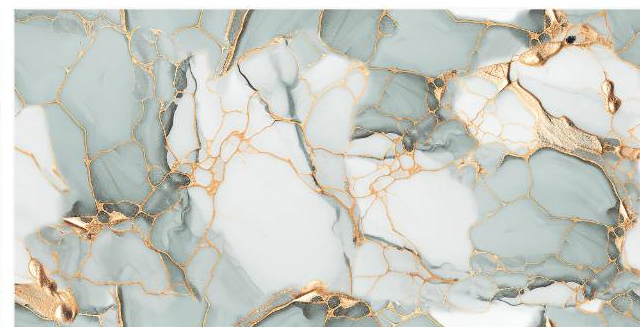

SCAN FOR
360 VIEW

BACK TO INDEX

MAXIMUS GREEN

Size :
600X1200 MM

Random :
4

Finish :
Glossy

SCAN FOR
360 VIEW

MAXIMUS GREY