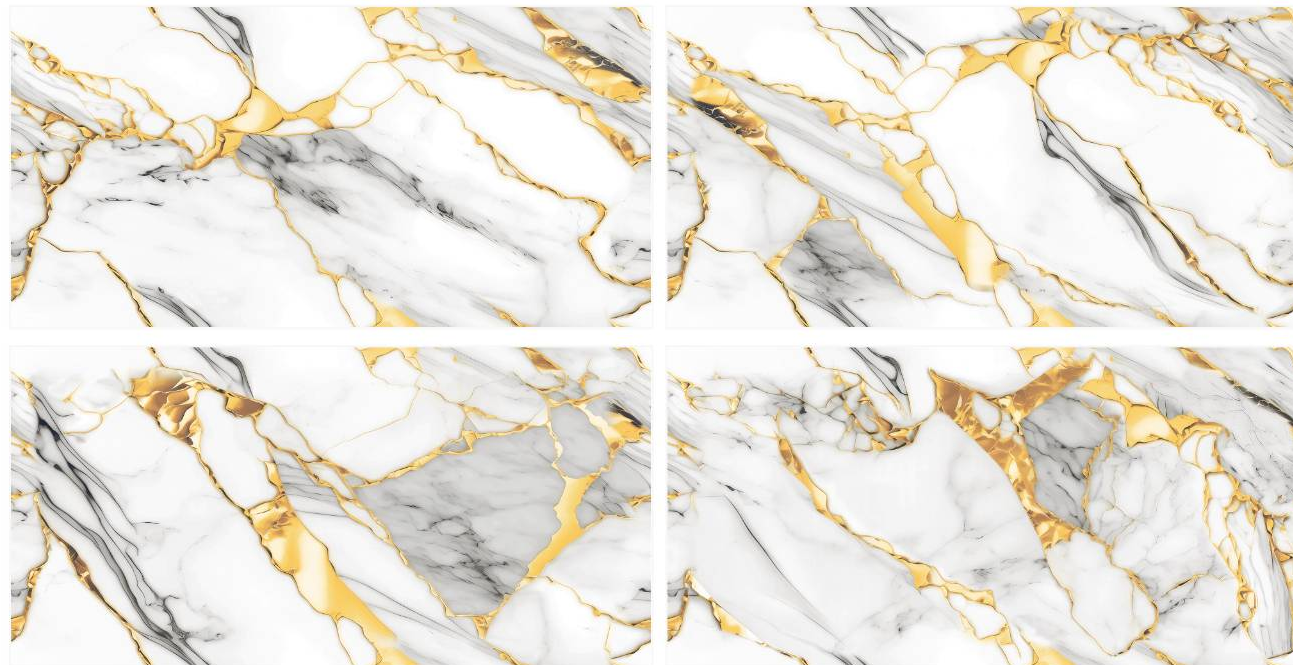

Finish :
Glossy

SCAN FOR
360 VIEW

BACK TO INDEX

KAWA GOLD

Size :
600X1200 MM

Random :
4

Finish :
Glossy

SCAN FOR
360 VIEW