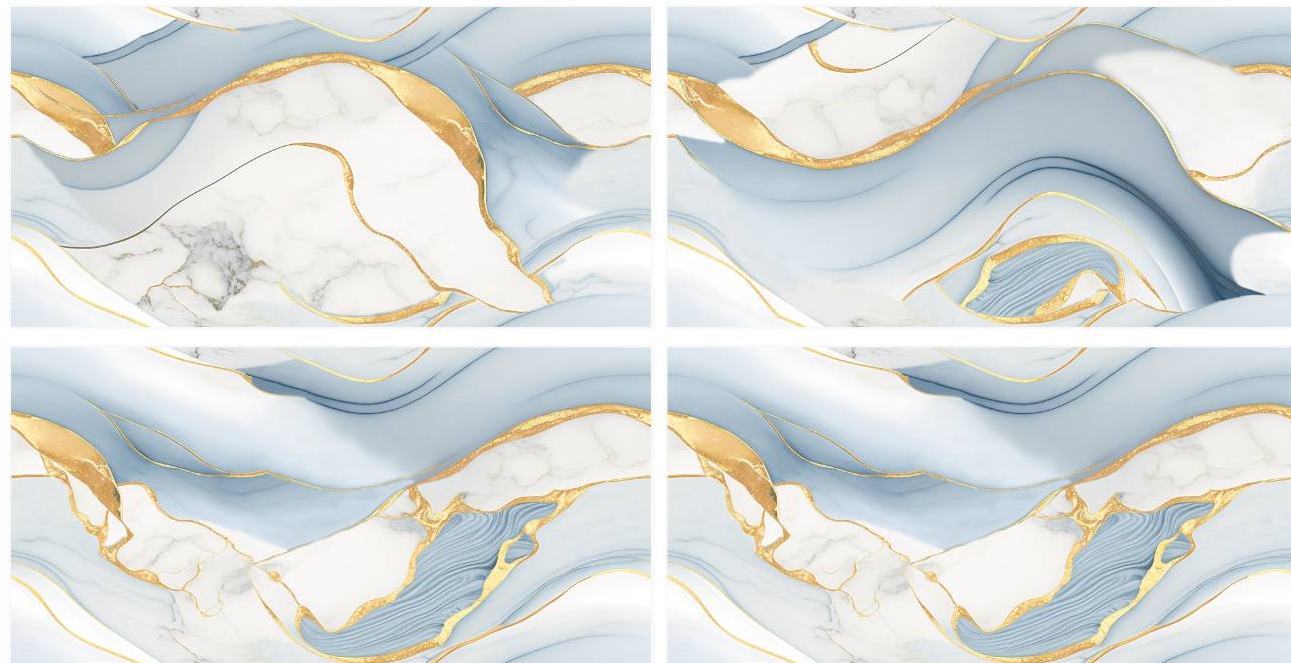

ATLANTIC BLUE GOLD

Size :
600X1200 MM

Random :
3

Finish :
Glossy

SCAN FOR
360 VIEW