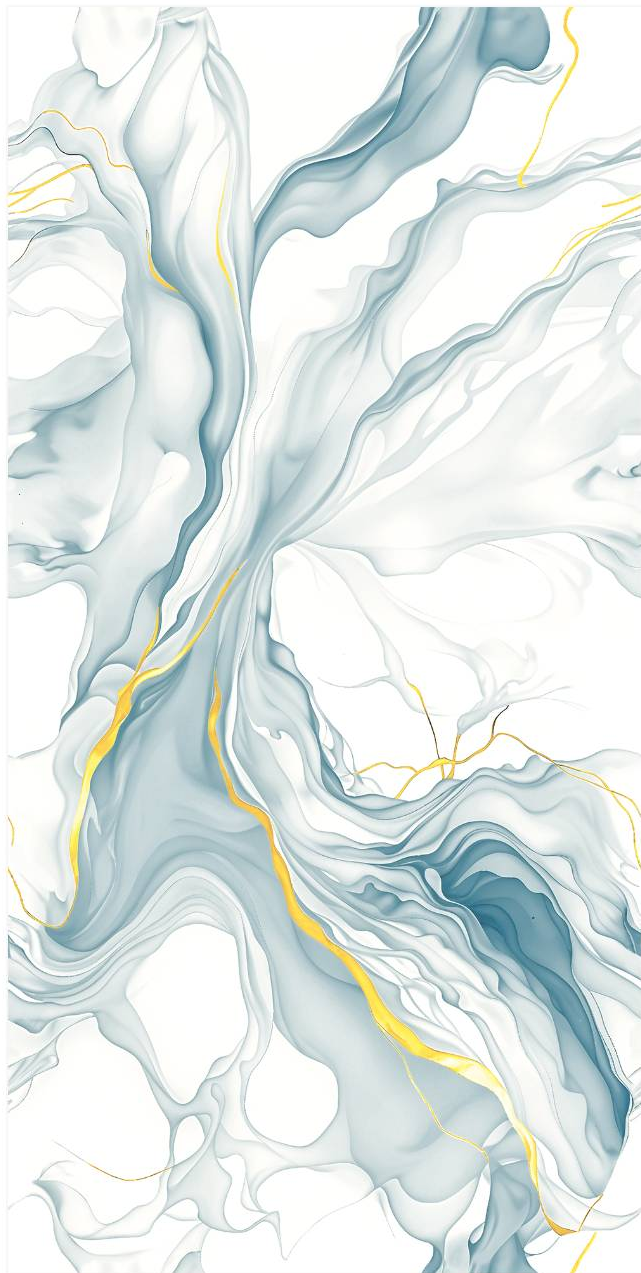

GOLDEN *Collection*
ENDLESS

AURA GREEN

Size :
600X1200 MM

Random :
4

Finish :
Glossy

SCAN FOR
360 VIEW