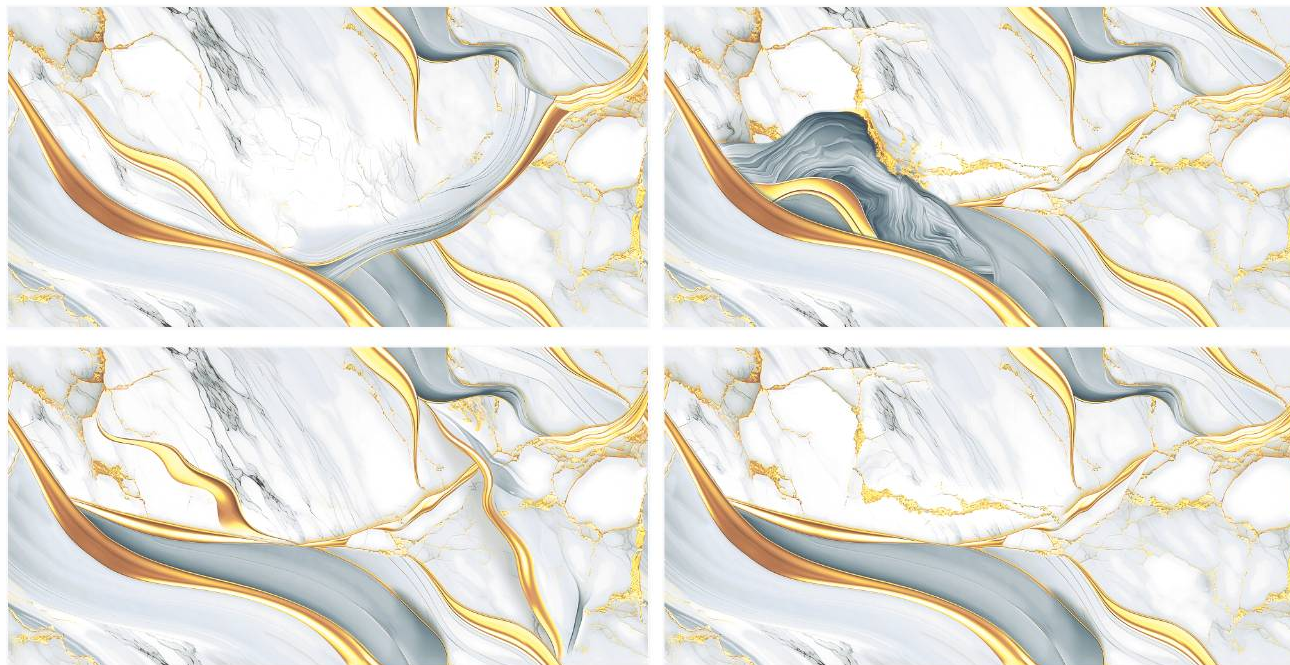

BACK TO INDEX