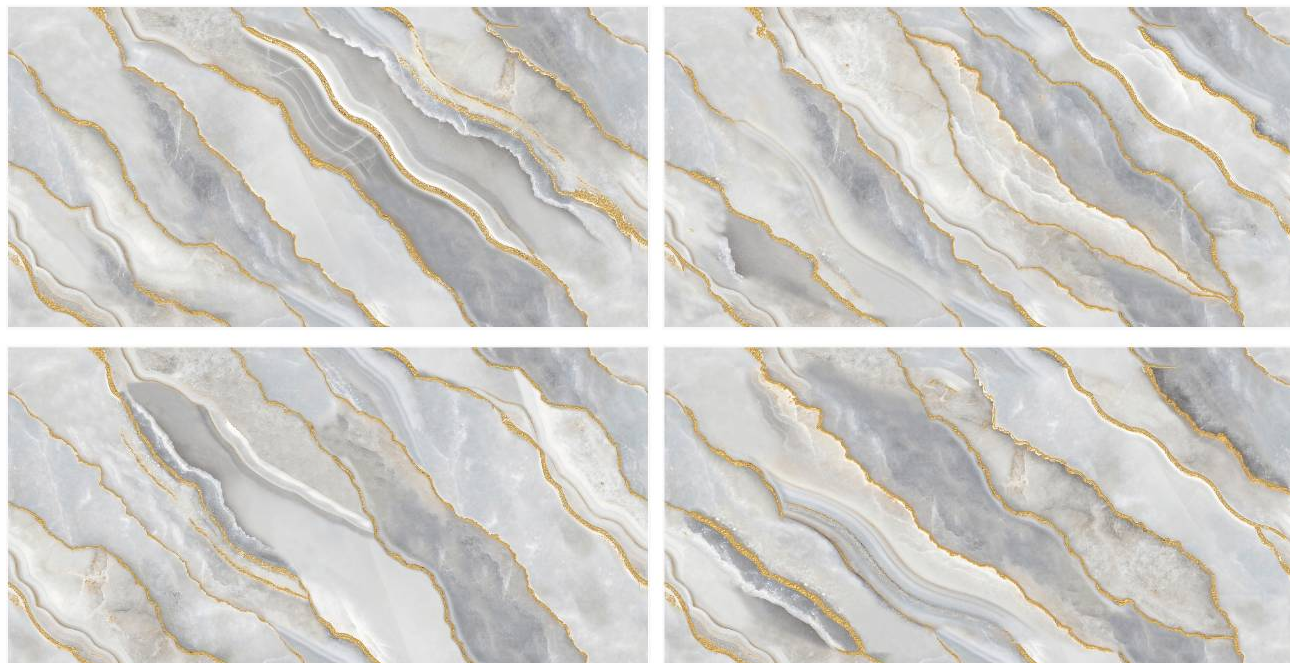

BERRY GREY GOLD

Size :
600X1200 MM

Random :
4

Finish :
Glossy

SCAN FOR
360 VIEW