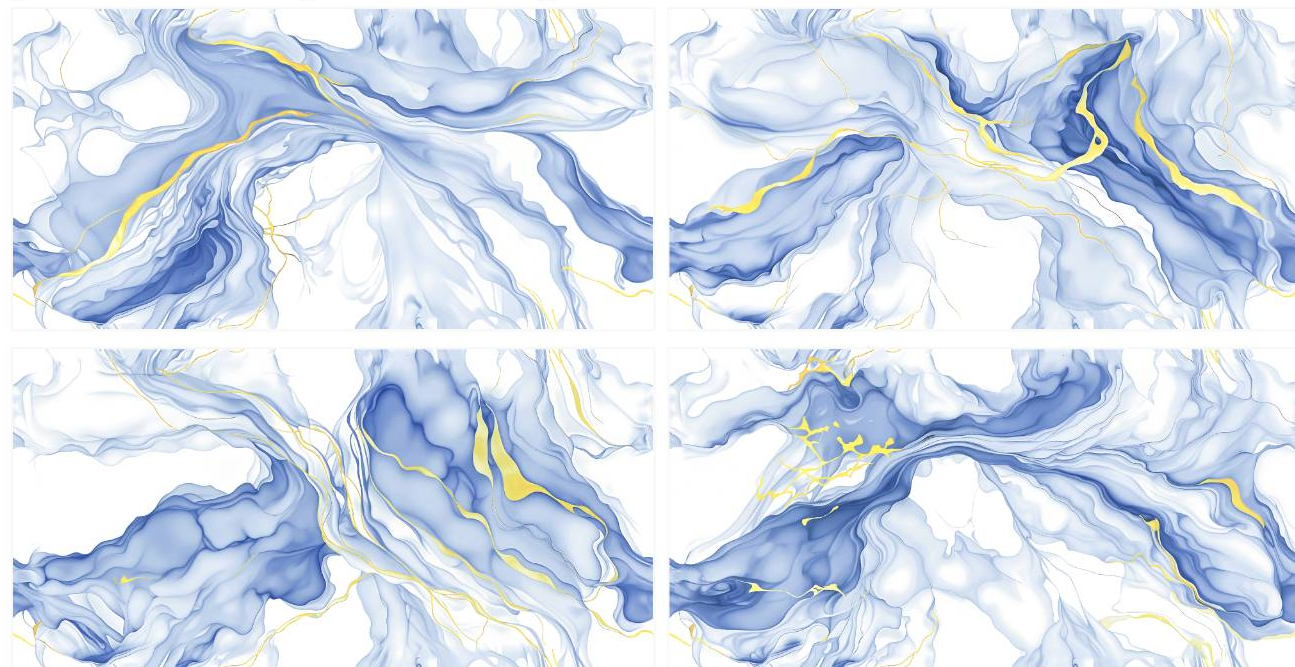

Random :
3

Finish :
Glossy

SCAN FOR
360 VIEW

AURA BLUE

Size :
600X1200 MM

Random :
4

Finish :
Glossy

SCAN FOR
360 VIEW