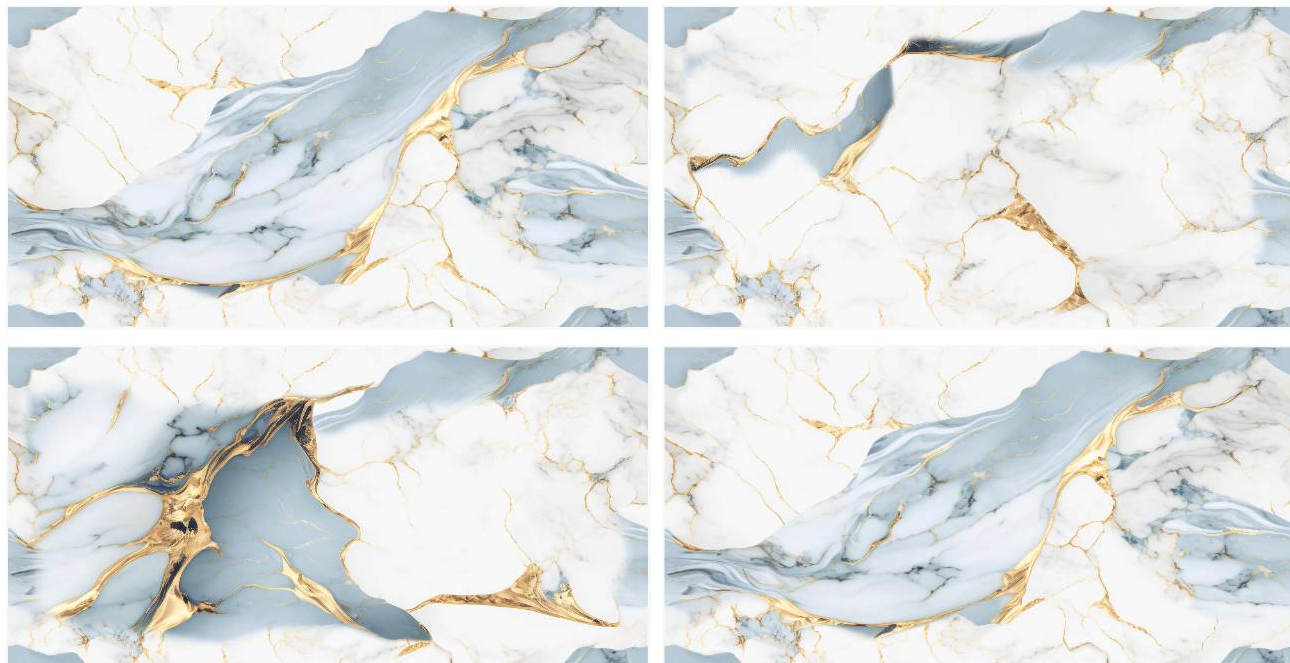

Size :
600X1200 MM

Random :
3

Finish :
Glossy

SCAN FOR
360 VIEW

OTTOMAN AQUA GOLD

Size :
600X1200 MM

Random :
4

Finish :
Glossy