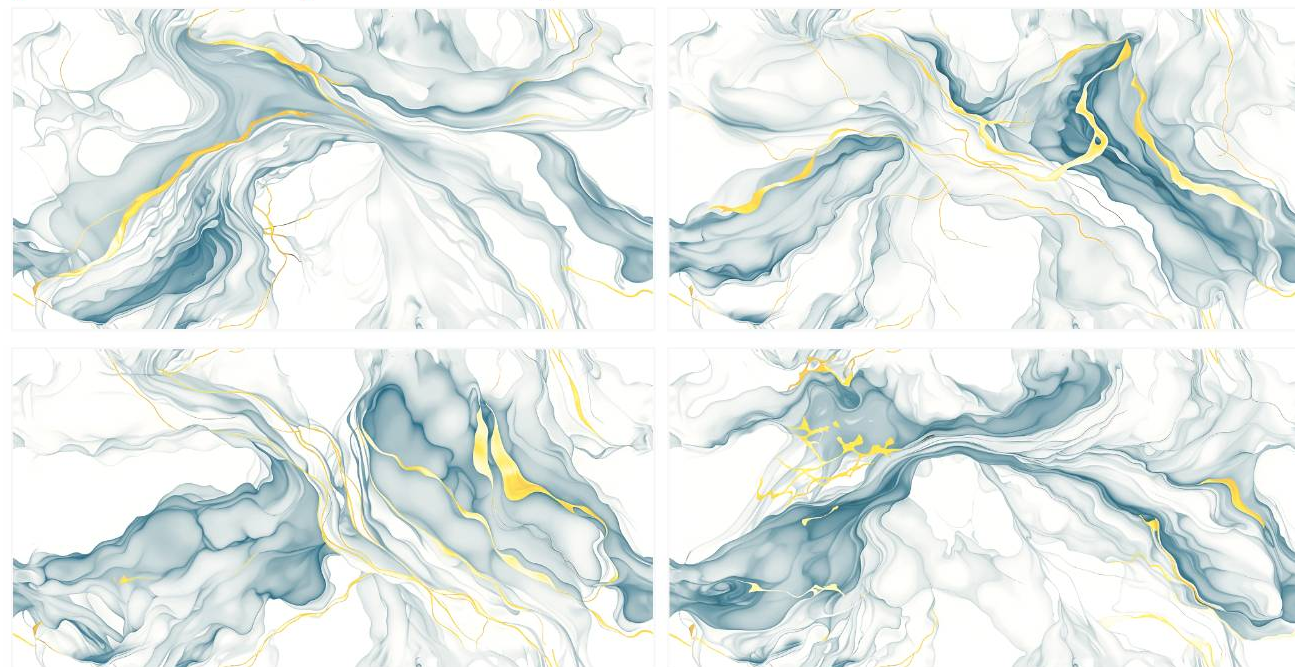

BACK TO INDEX