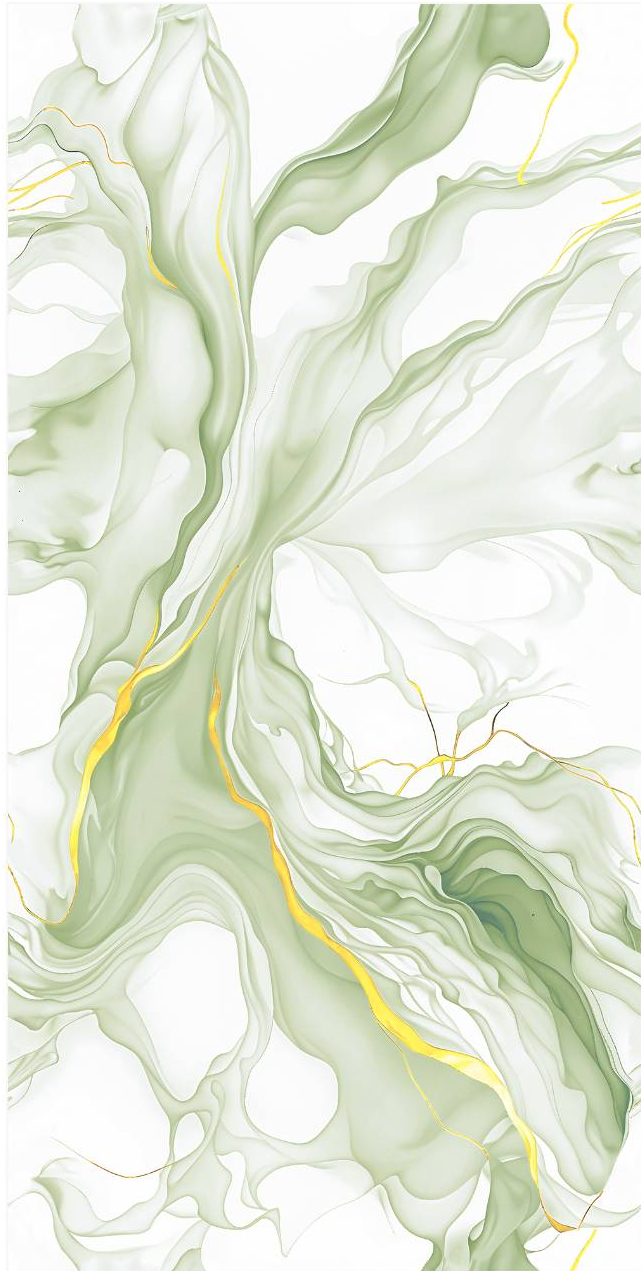

AURA GREY

Size :
600X1200 MM

Random :
4

Finish :
Glossy

SCAN FOR
360 VIEW

BACK TO INDEX

GOLDEN *Collection*
ENDLESS

AURA NATURAL