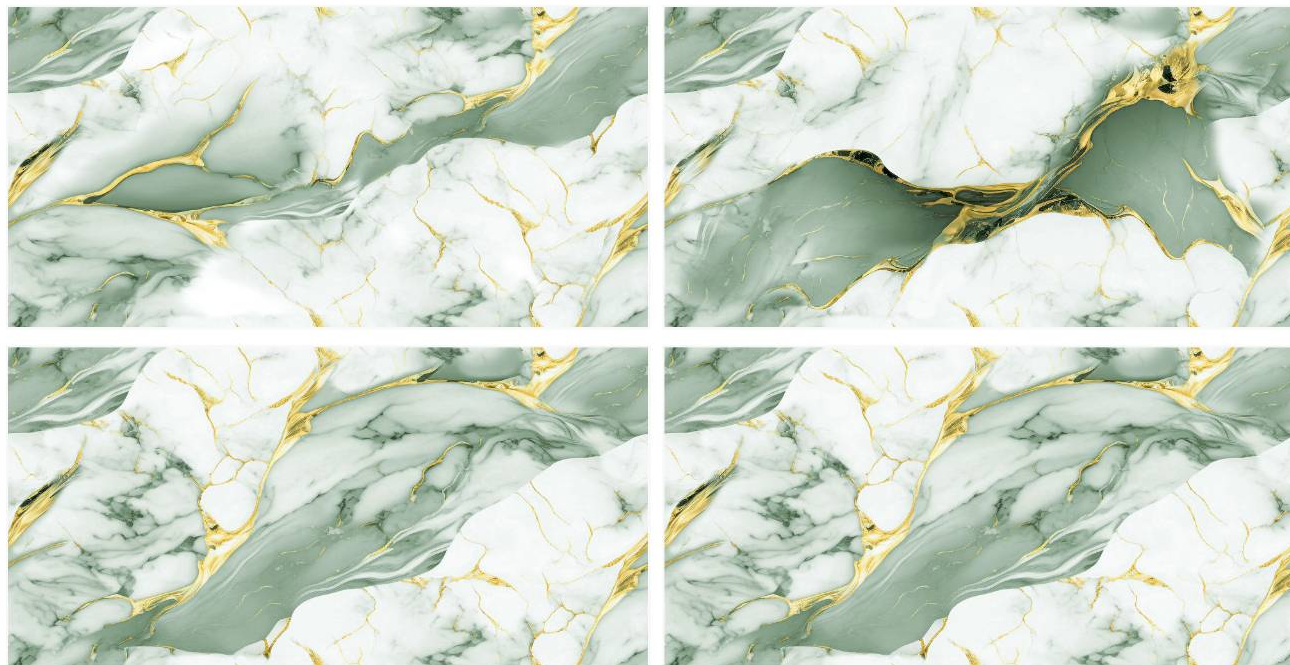

BACK TO INDEX