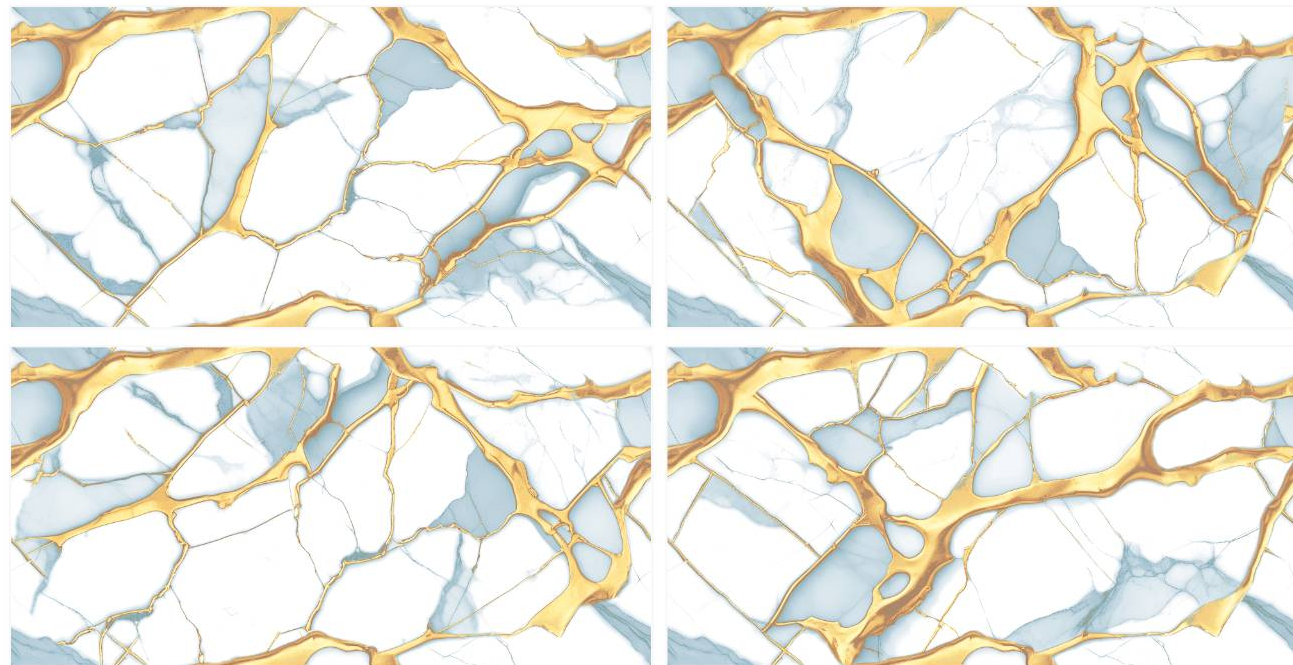

architecture

LILAC AQUA GOLD

Size :
600X1200 MM

Random :
4

Finish :
Glossy

SCAN FOR
360 VIEW

CHANEL
BAZAAR GREATEST HI

LILAC GREEN GOLD