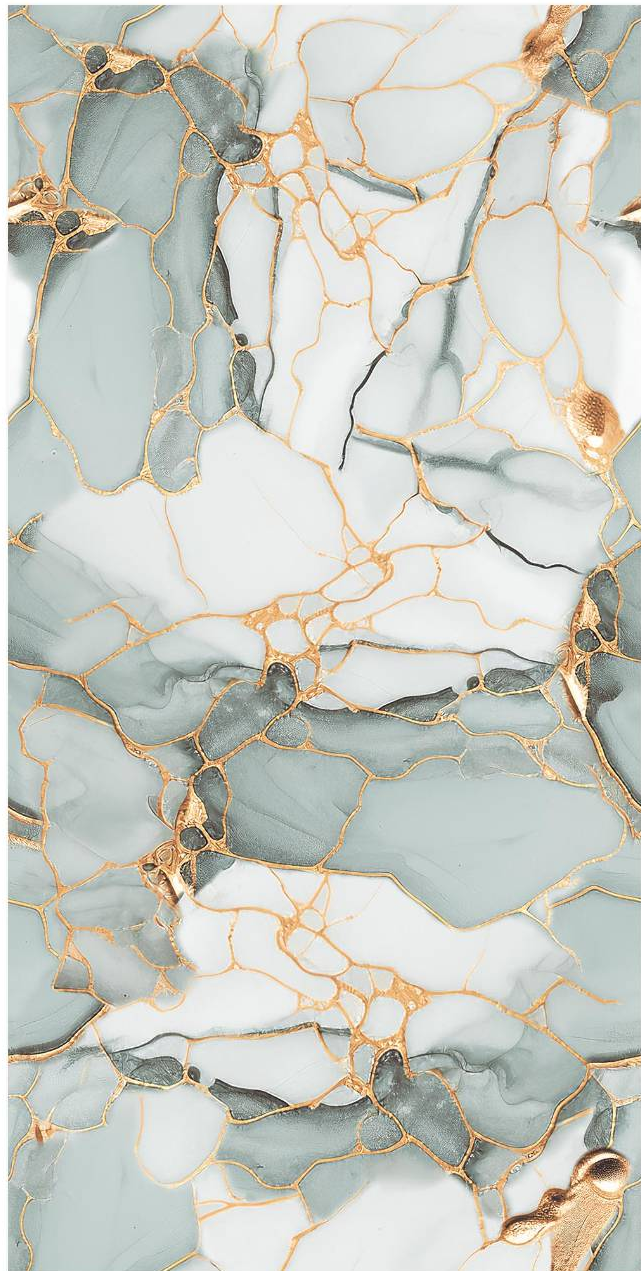

MAXIMUS GREEN

Size :
600X1200 MM

Random :
4

Finish :
Glossy

SCAN FOR
360 VIEW