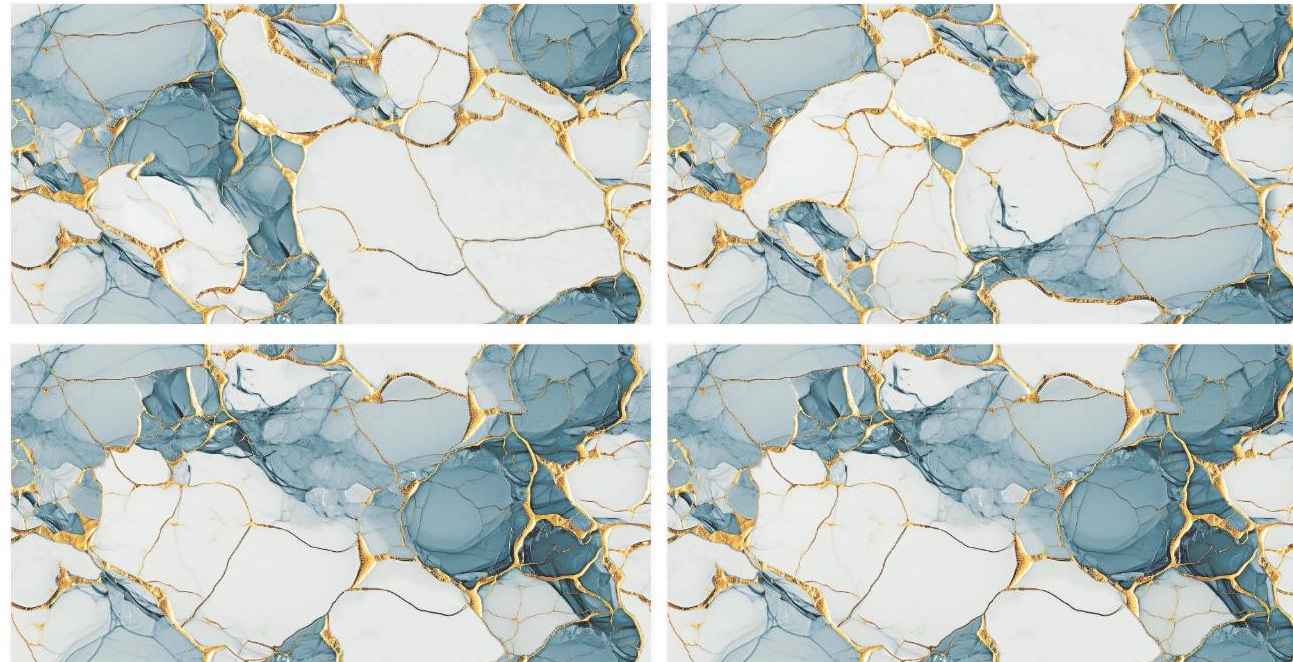

GRANT AQUA

Size :
600X1200 MM

Random :
3

Finish :
Glossy

SCAN FOR
360 VIEW