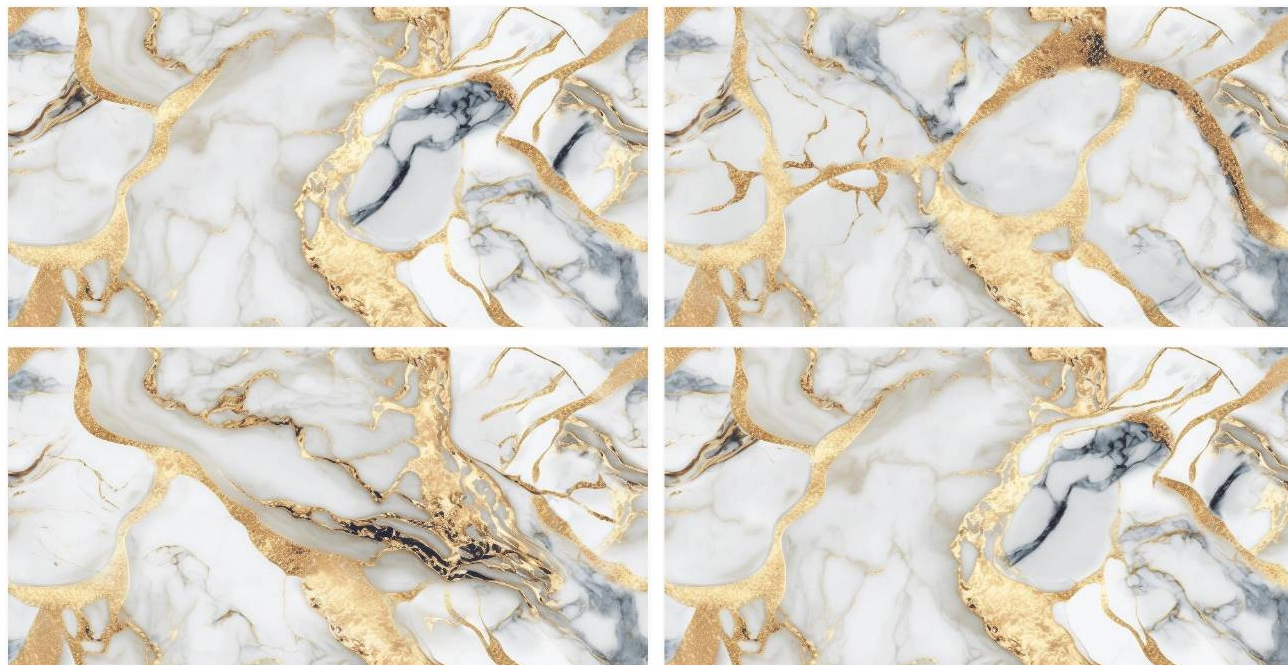

CRYPTO GOLD

Size :
600X1200 MM

Random :
3

Finish :
Glossy

SCAN FOR
360 VIEW