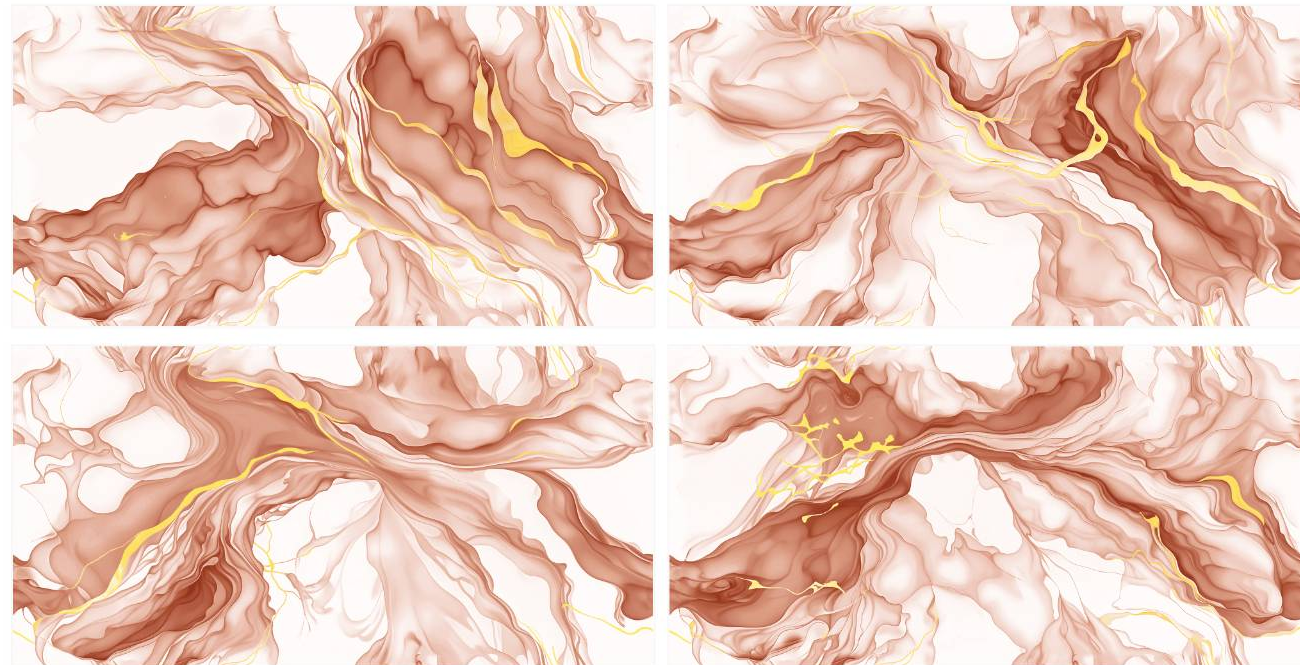

BACK TO INDEX