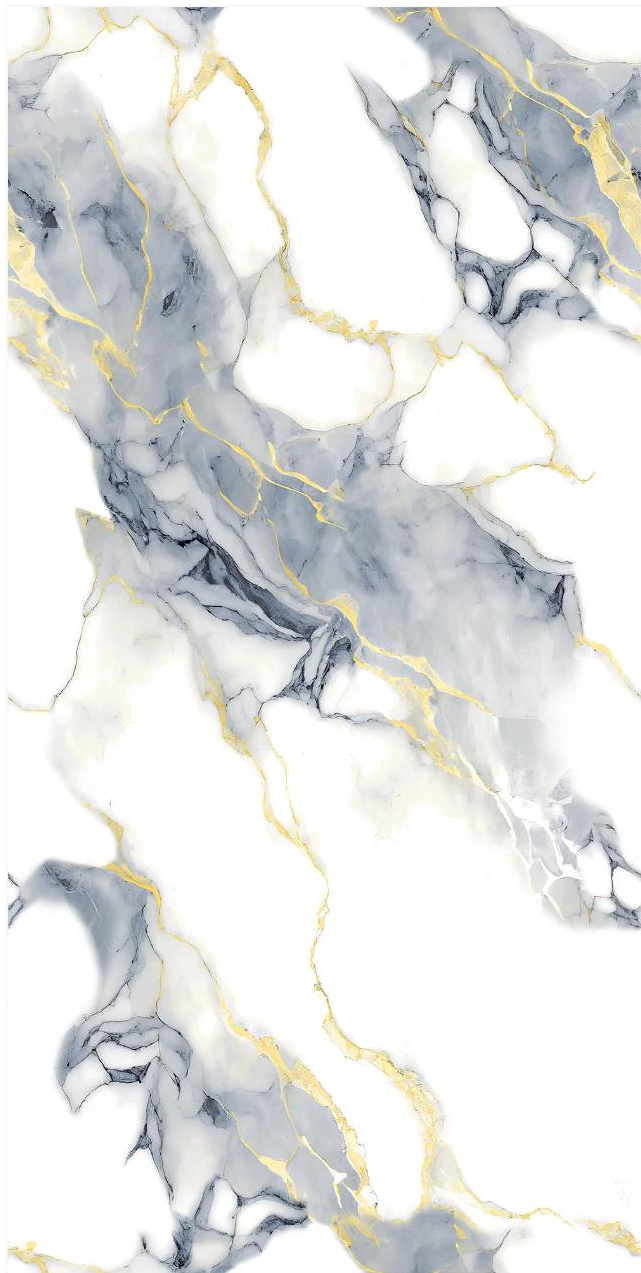

GRANT GREY

Size :
600X1200 MM

Random :
3

Finish :
Glossy

SCAN FOR
360 VIEW

GOLDEN *Collection*
ENDLESS

INFINITY SKY

Size :
600X1200 MM