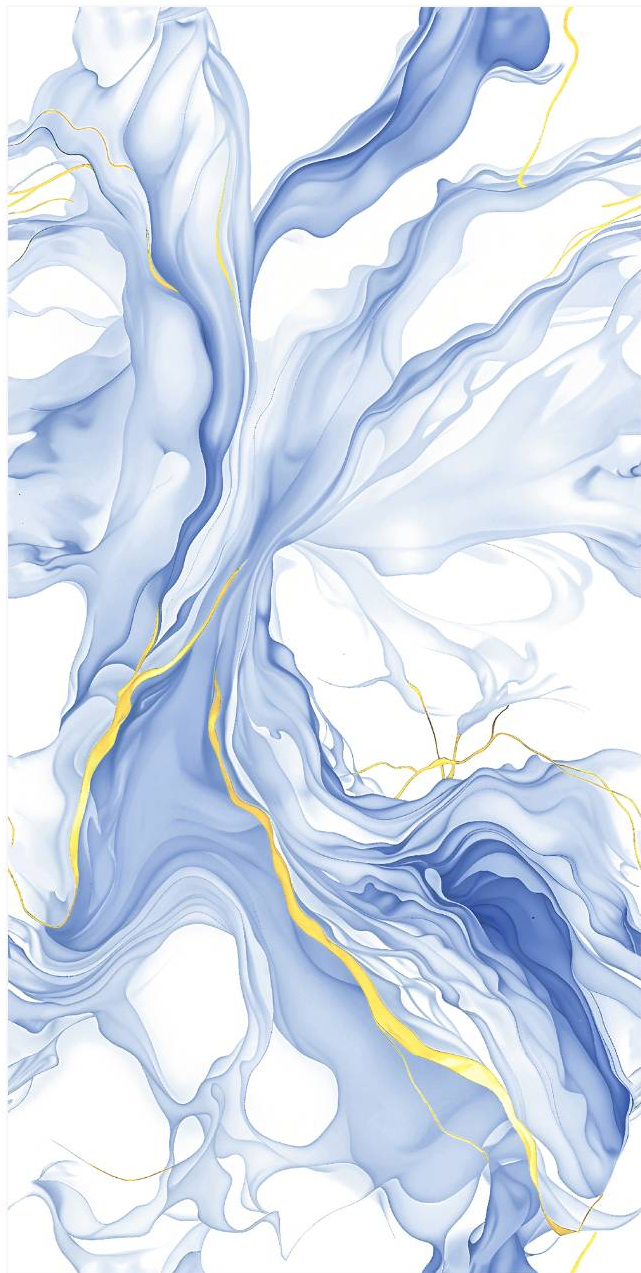

AURA BLUE

Size :
600X1200 MM

Random :
4

Finish :
Glossy

SCAN FOR
360 VIEW