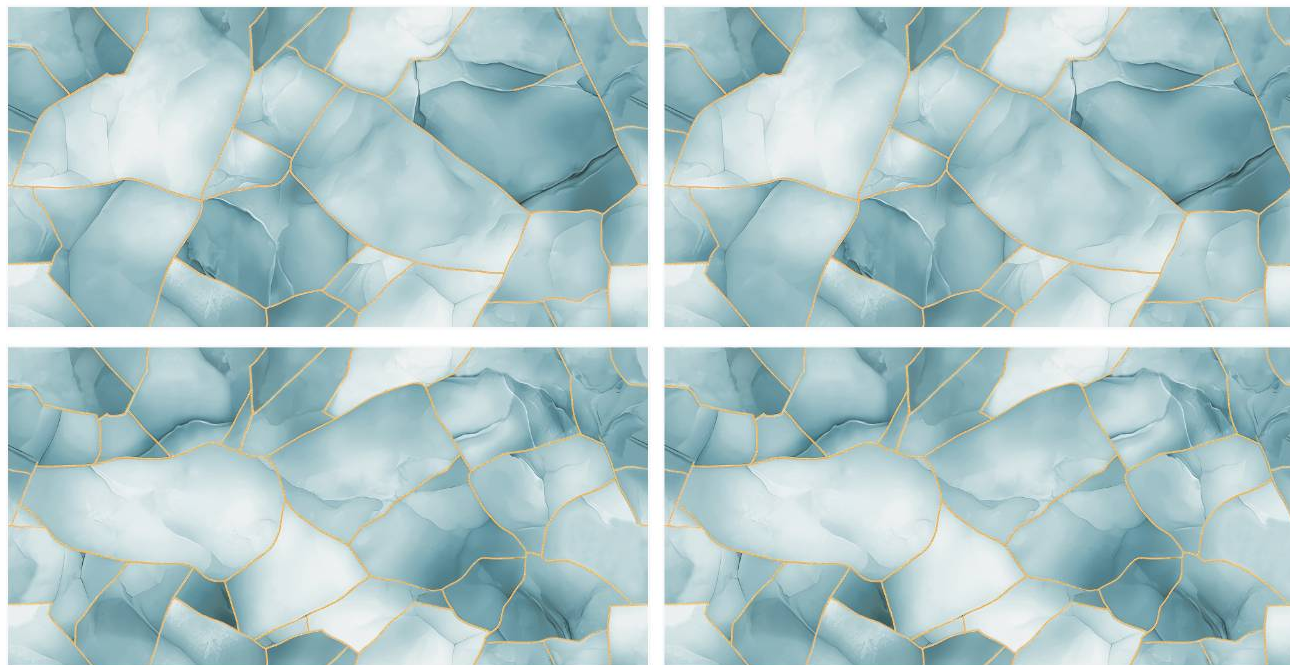

ALFA AQUA GOLD

Size :
600X1200 MM

Random :
2

Finish :
Glossy

SCAN FOR
360 VIEW