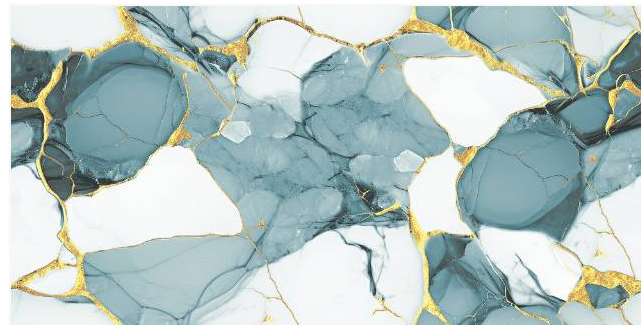

KOLAR GOLD GREEN

Size :
600X1200 MM

Random :
3

Finish :
Glossy

SCAN FOR
360 VIEW