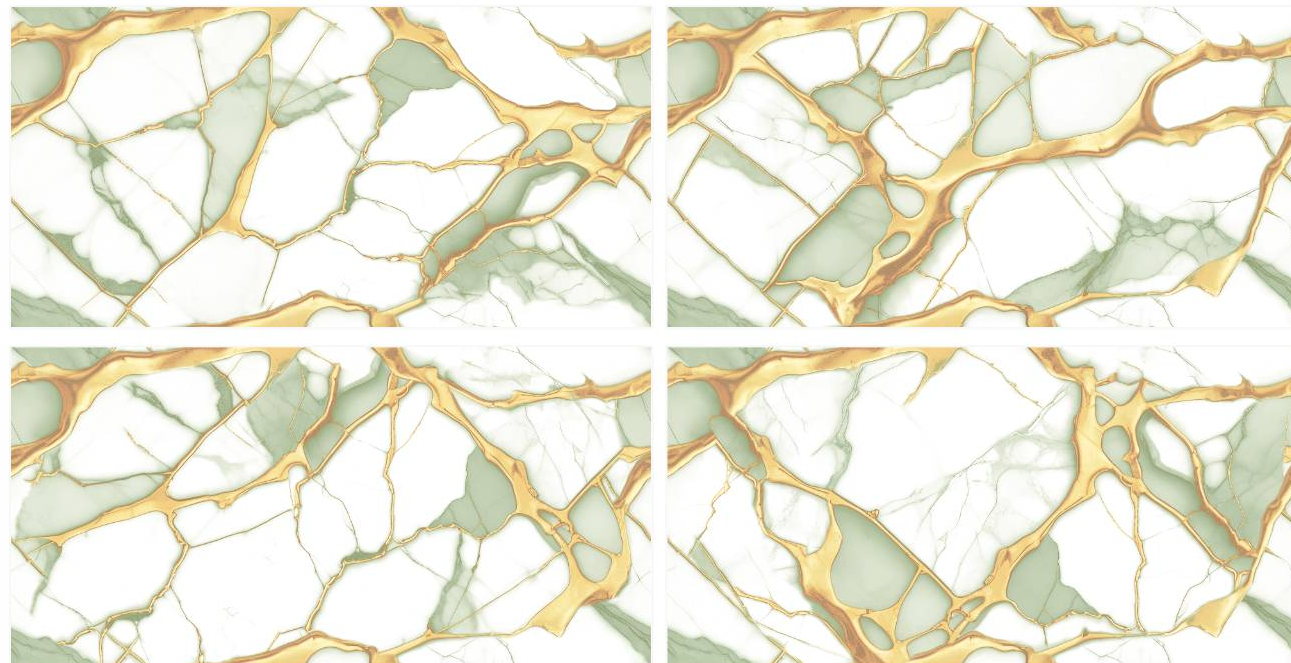

LILAC GREEN GOLD

Size :
600X1200 MM

Random :
4

Finish :
Glossy

SCAN FOR
360 VIEW