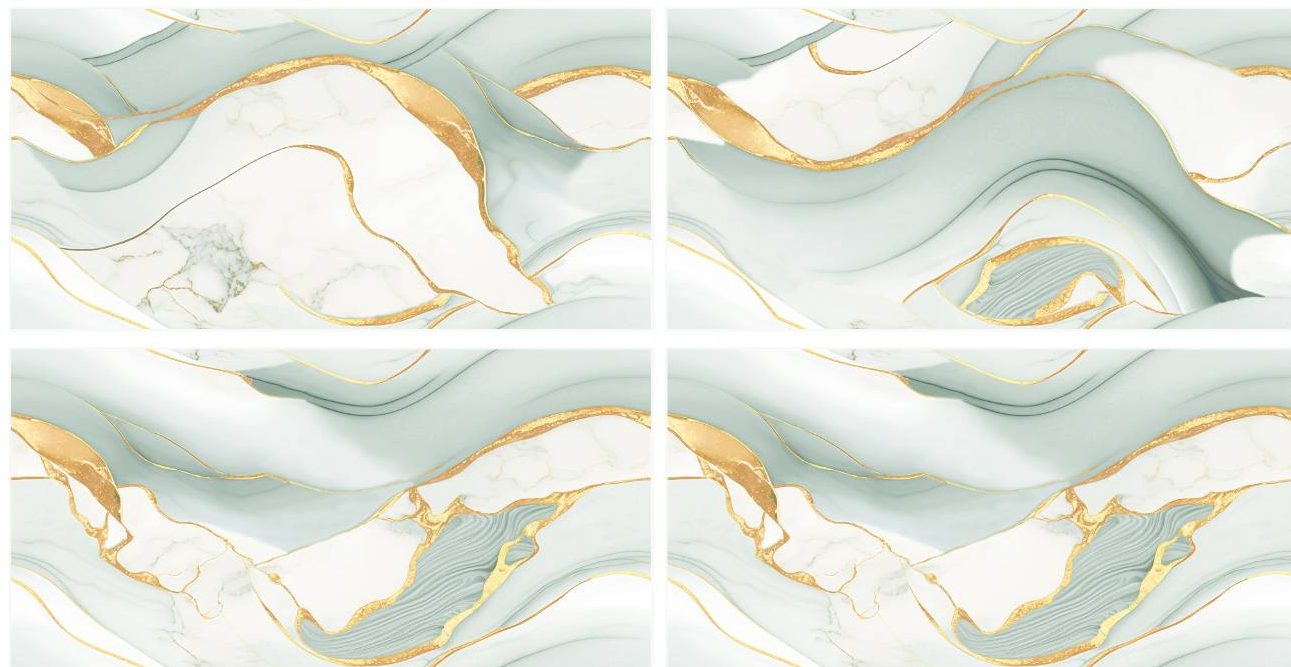

SCAN FOR
360 VIEW

ATLANTIC AQUA GOLD

Size :
600X1200 MM

Random :
3

Finish :
Glossy

SCAN FOR
360 VIEW

ATLANTIC BLUE GOLD

Size :
600X1200 MM