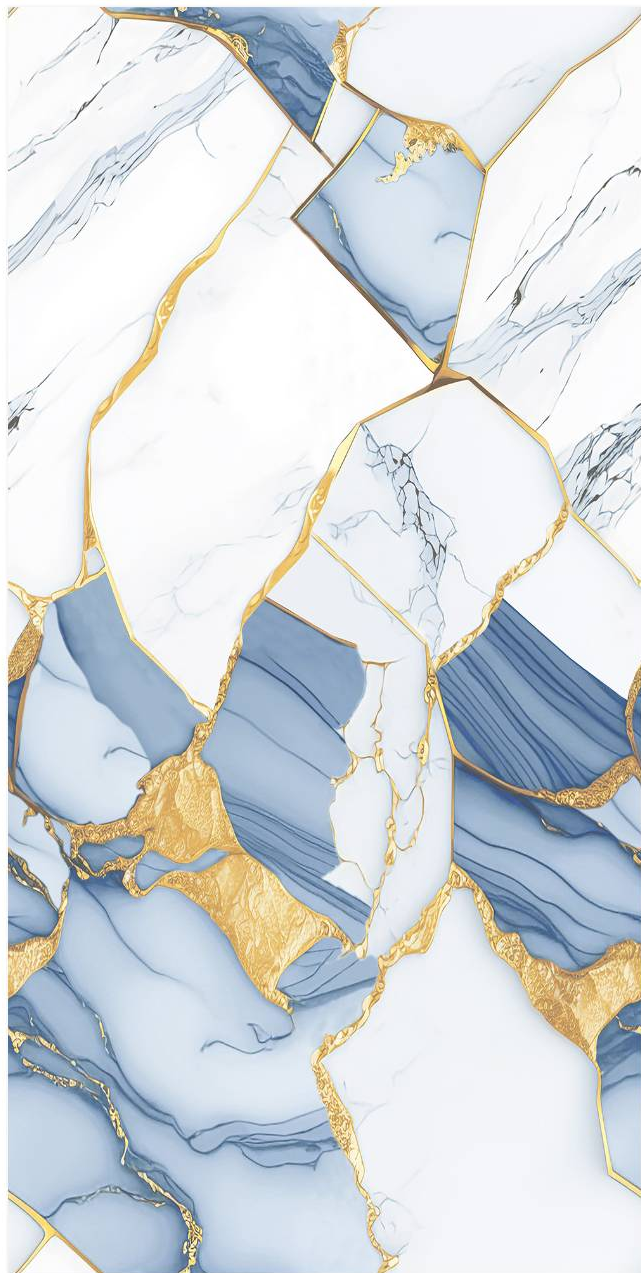

SCAN FOR
360 VIEW

BACK TO INDEX

MILAS GOLD

Size :
600X1200 MM

Random :
4

Finish :
Glossy

SCAN FOR
360 VIEW

GOLDEN *Collection*
ENDLESS