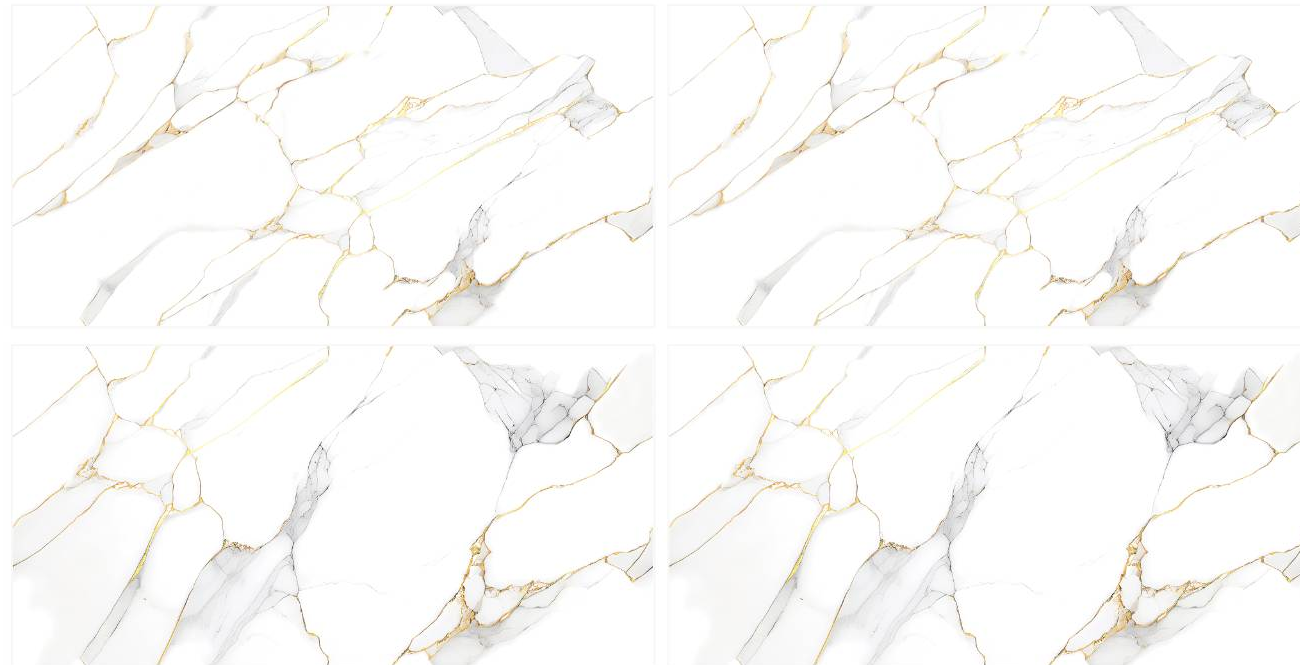

Random :
2

Finish :
Glossy

SCAN FOR
360 VIEW

MUSHROOM GOLD

Size :
600X1200 MM

Random :
2

Finish :
Glossy

SCAN FOR
360 VIEW