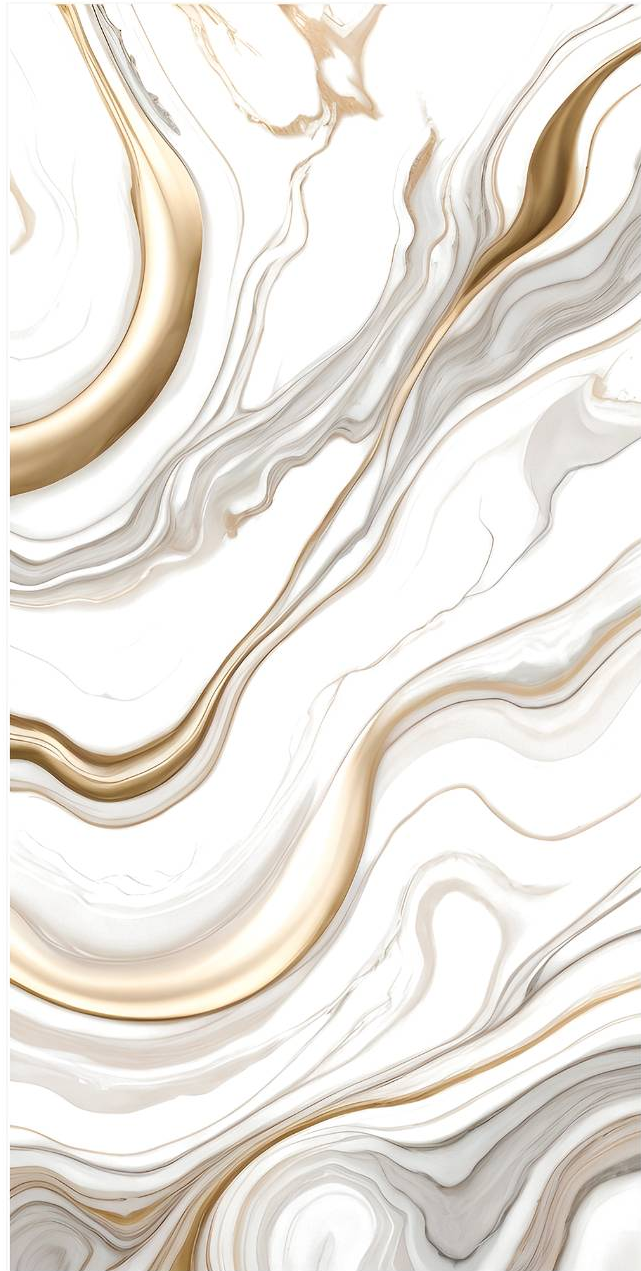

WILLA GOLD

Size :
600X1200 MM

Random :
4

Finish :
Glossy

SCAN FOR
360 VIEW