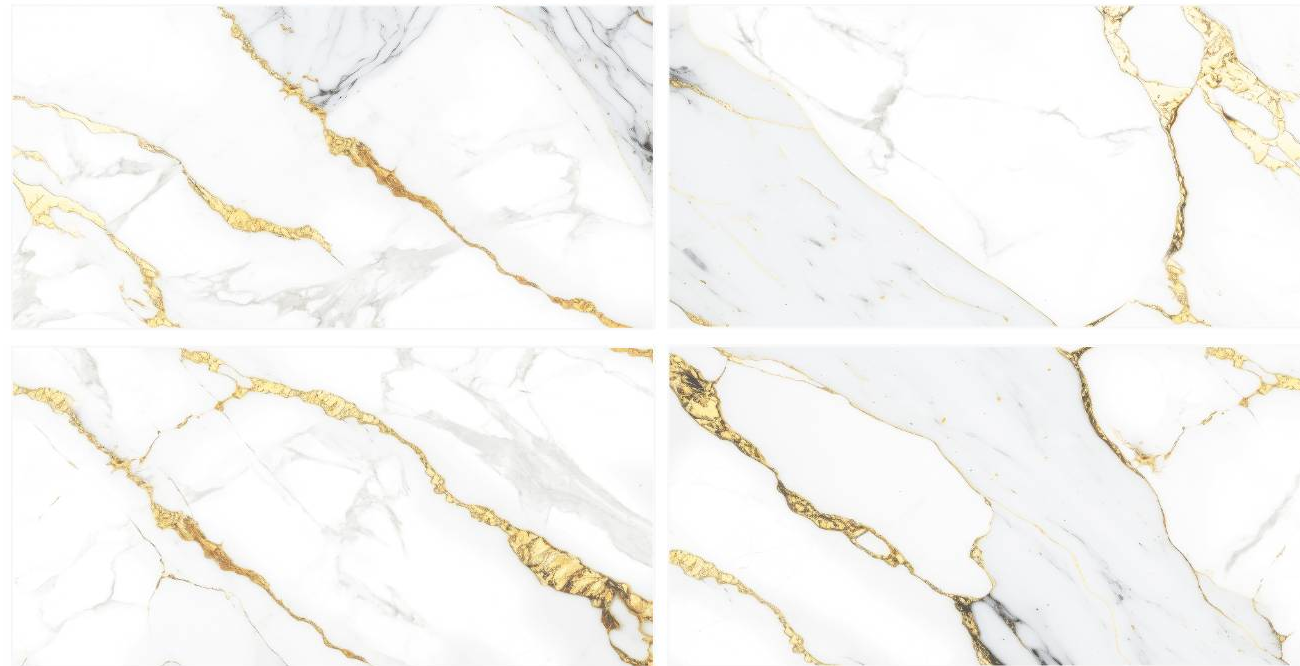

Finish :
Glossy

SCAN FOR
360 VIEW

WINE GOLD

Size :
600X1200 MM

Random :
4

Finish :
Glossy

SCAN FOR
360 VIEW

WYNGED BLUE