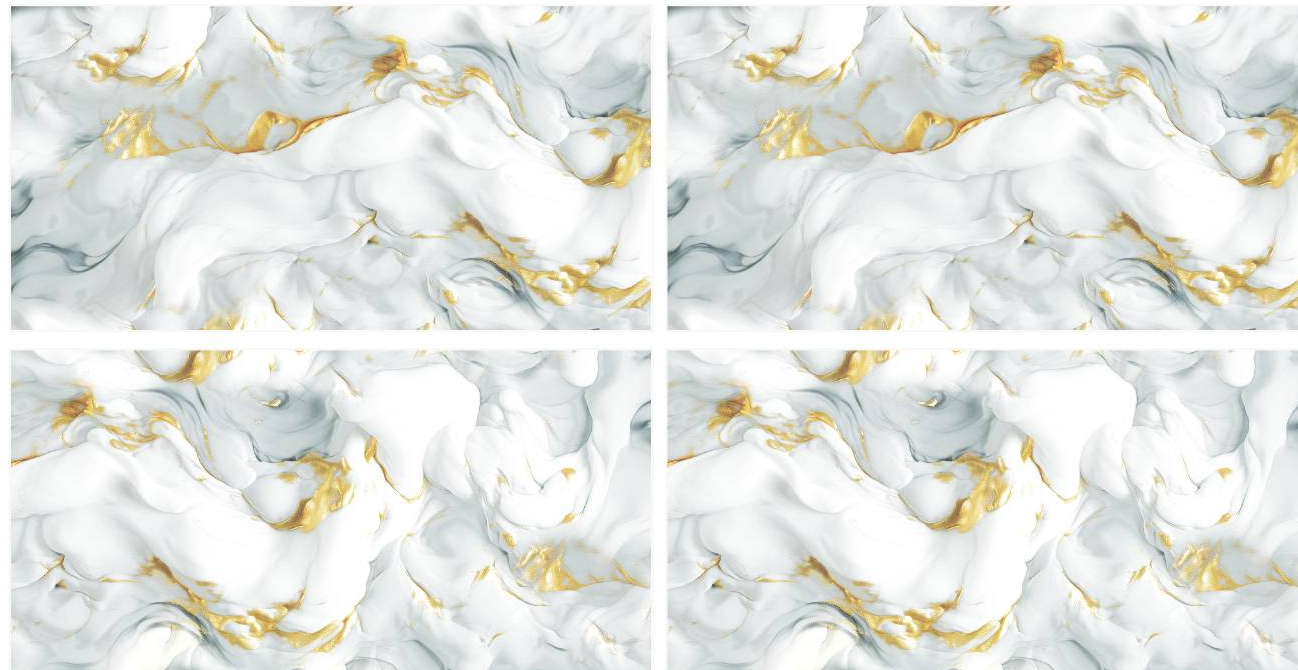

ROST AQUA

Size :
600X1200 MM

Random :
2

Finish :
Glossy

SCAN FOR
360 VIEW