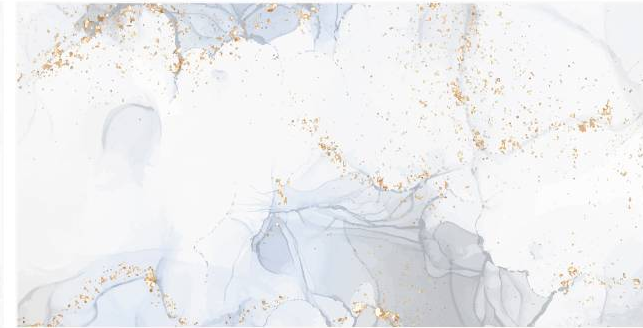

WYNGED BLUE

Size :
600X1200 MM

Random :
3

Finish :
Glossy

SCAN FOR
360 VIEW