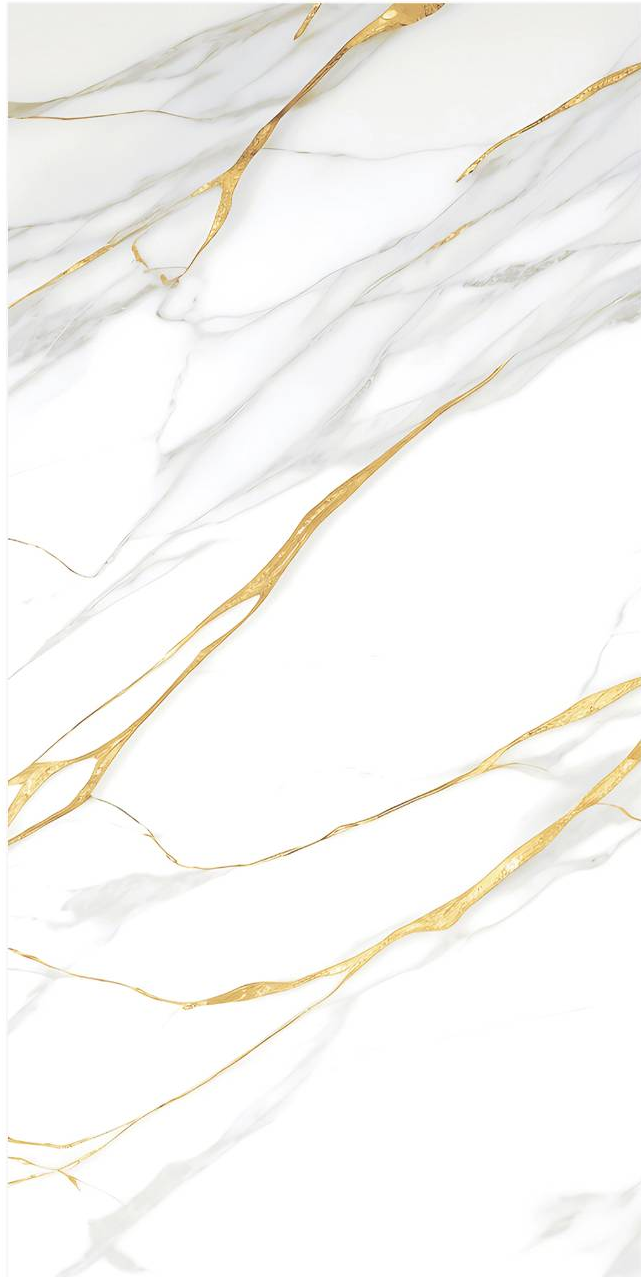

GOLD ESSENCE

Size :
600X1200 MM

Random :
3

Finish :
Glossy

SCAN FOR
360 VIEW

GOLD STATUARIO

Size :
600X1200 MM

Random :
3