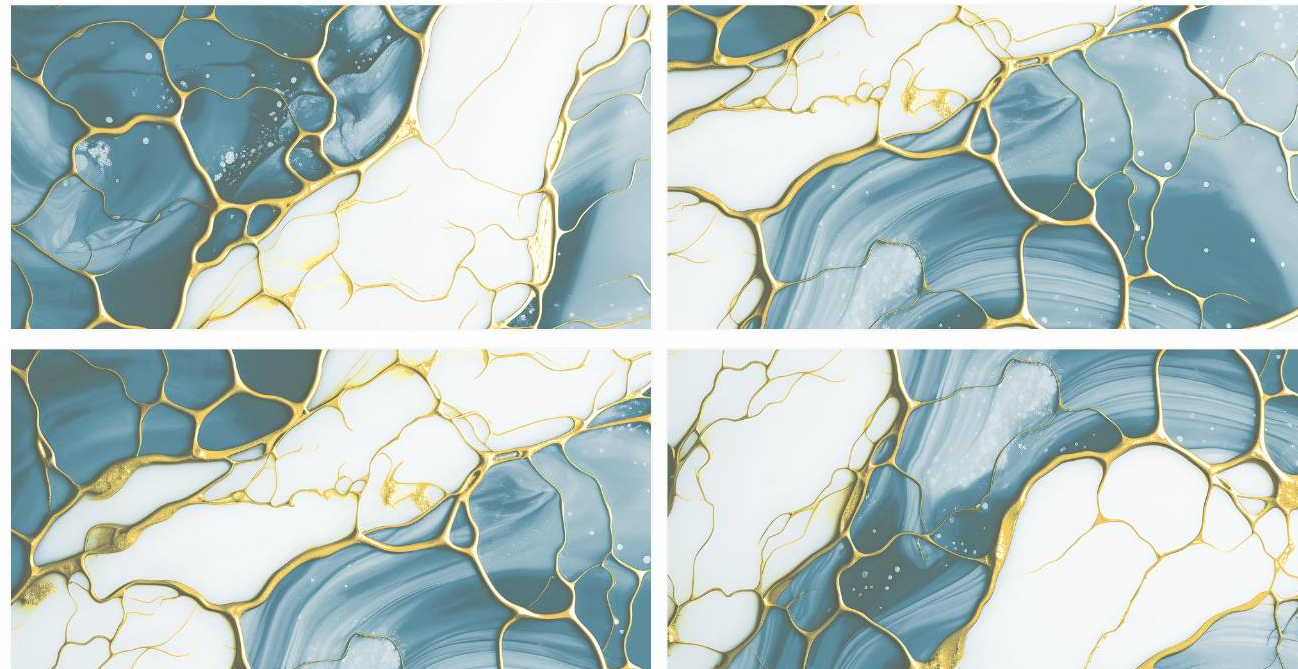

SCAN FOR
360 VIEW

URILI AQUA

Size :
600X1200 MM

Random :
4

Finish :
Glossy

SCAN FOR
360 VIEW

WHITE GOLD

Size :
600X1200 MM