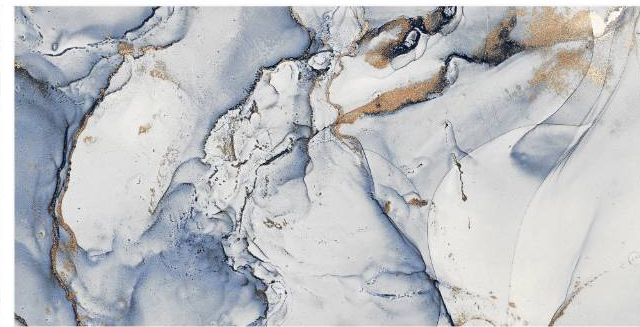

GORUS BLUE

Size :
600X1200 MM

Random :
3

Finish :
Glossy

SCAN FOR
360 VIEW