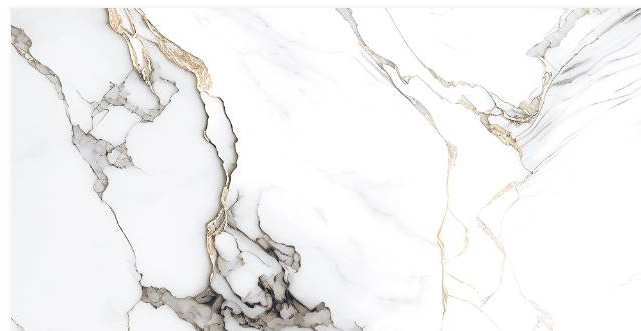

GOLDEN GREY

Size :
600X1200 MM

Random :
4

Finish :
Glossy

SCAN FOR
360 VIEW