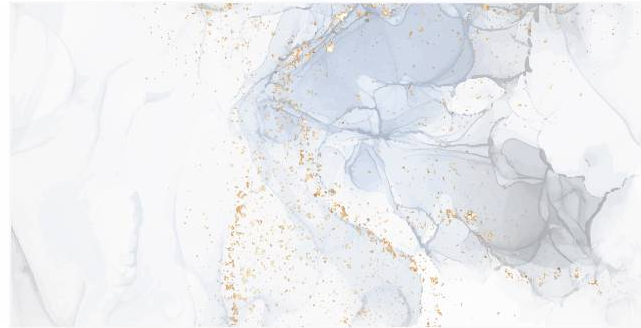

WYNGED BLUE

Size :
600X1200 MM

Random :
3

Finish :
Glossy

SCAN FOR
360 VIEW