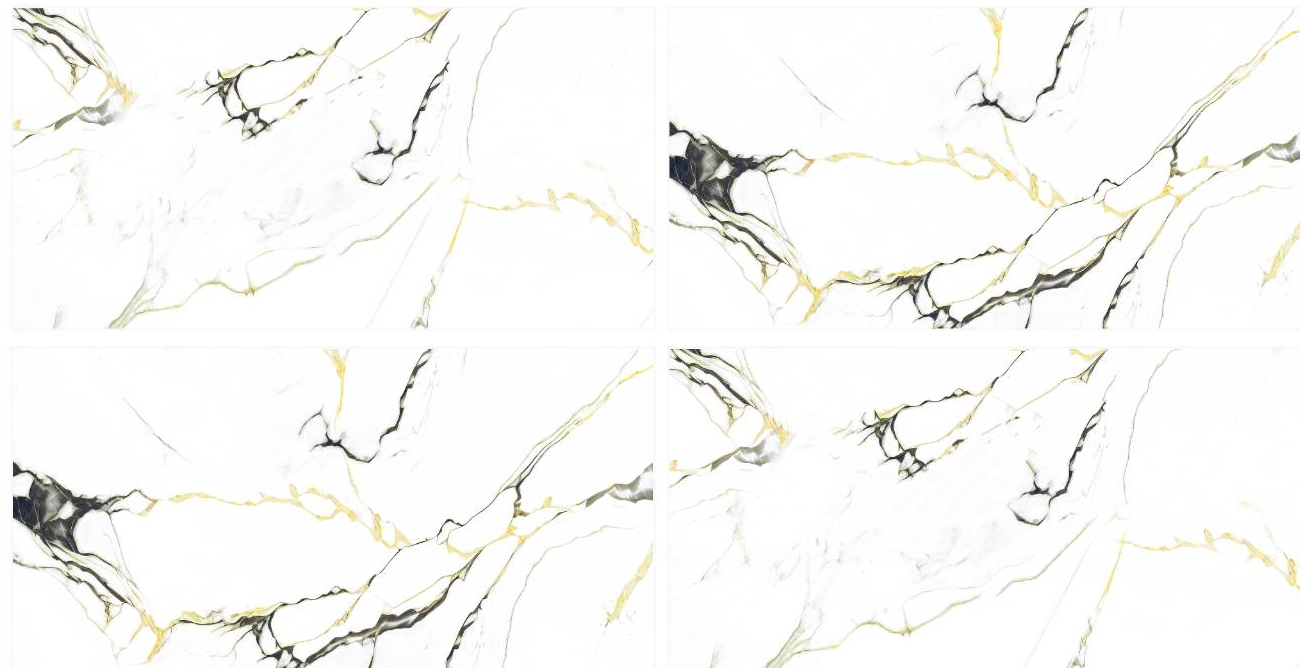

Random :
3

Finish :
Glossy

SCAN FOR
360 VIEW

MYSTERIOUS BLACK

Size :
600X1200 MM

Random :
2

Finish :
Glossy

SCAN FOR
360 VIEW