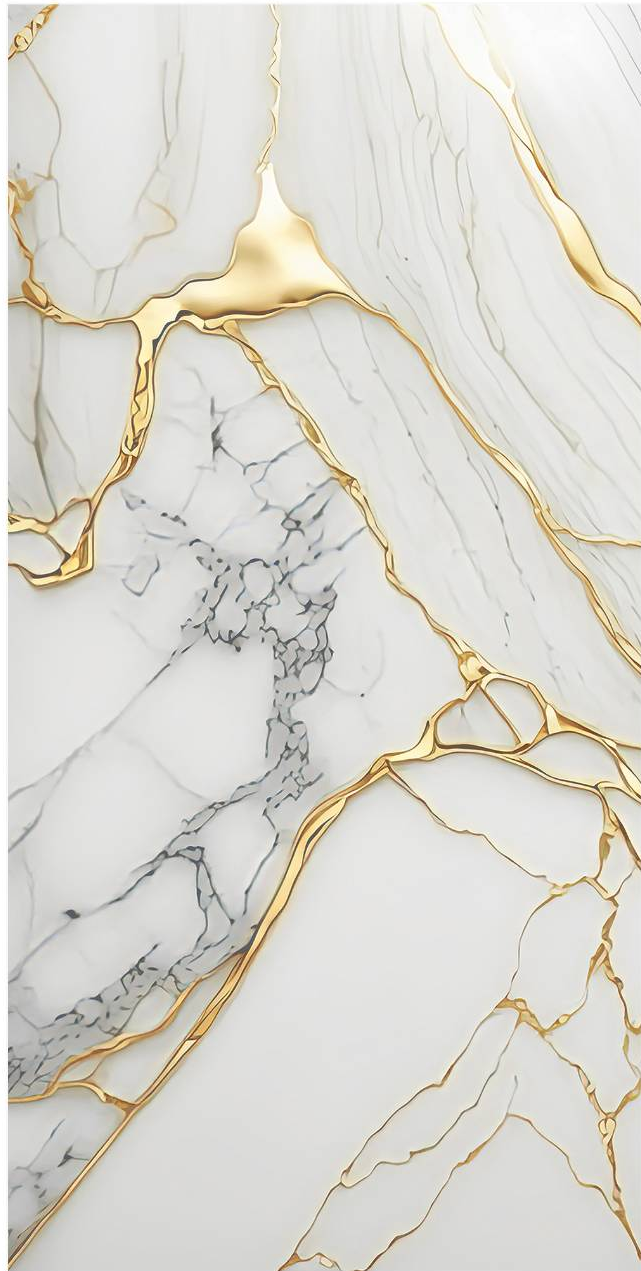

Random :
3

Finish :
Glossy

SCAN FOR
360 VIEW

MYSTERIOUS BLACK

Size :
600X1200 MM

Random :
2

Finish :
Glossy

SCAN FOR
360 VIEW