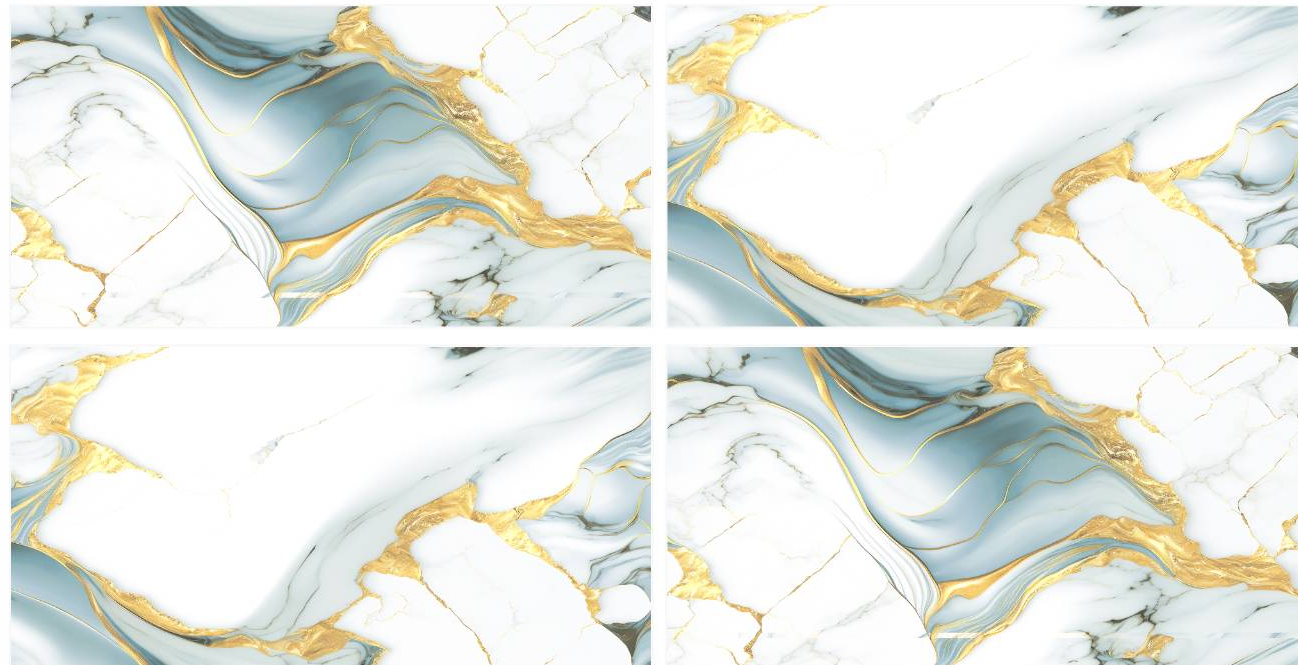

WYNGED BLUE

DONELLA BLUE

Size :
600X1200 MM

Random :
2

Finish :
Glossy

SCAN FOR
360 VIEW

FUSION SMOKE

Size :
600X1200 MM