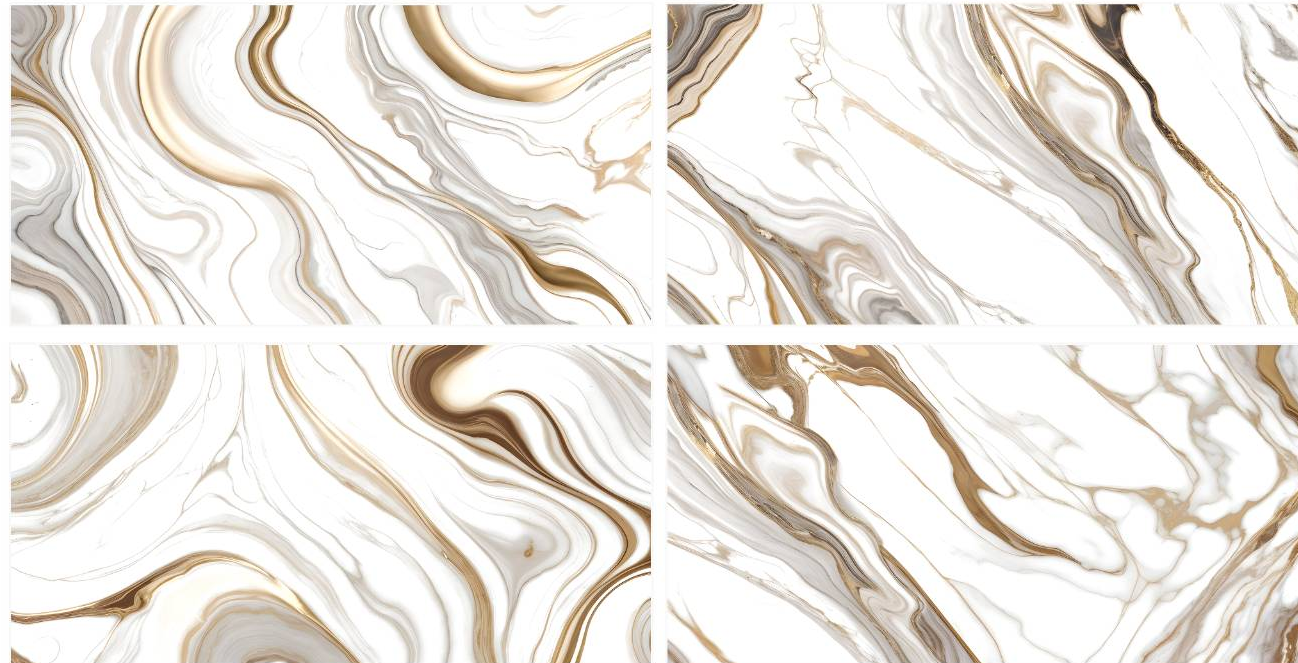

Finish :
Glossy

SCAN FOR
360 VIEW

WINE GOLD

Size :
600X1200 MM

Random :
4

Finish :
Glossy

SCAN FOR
360 VIEW

WYNGED BLUE