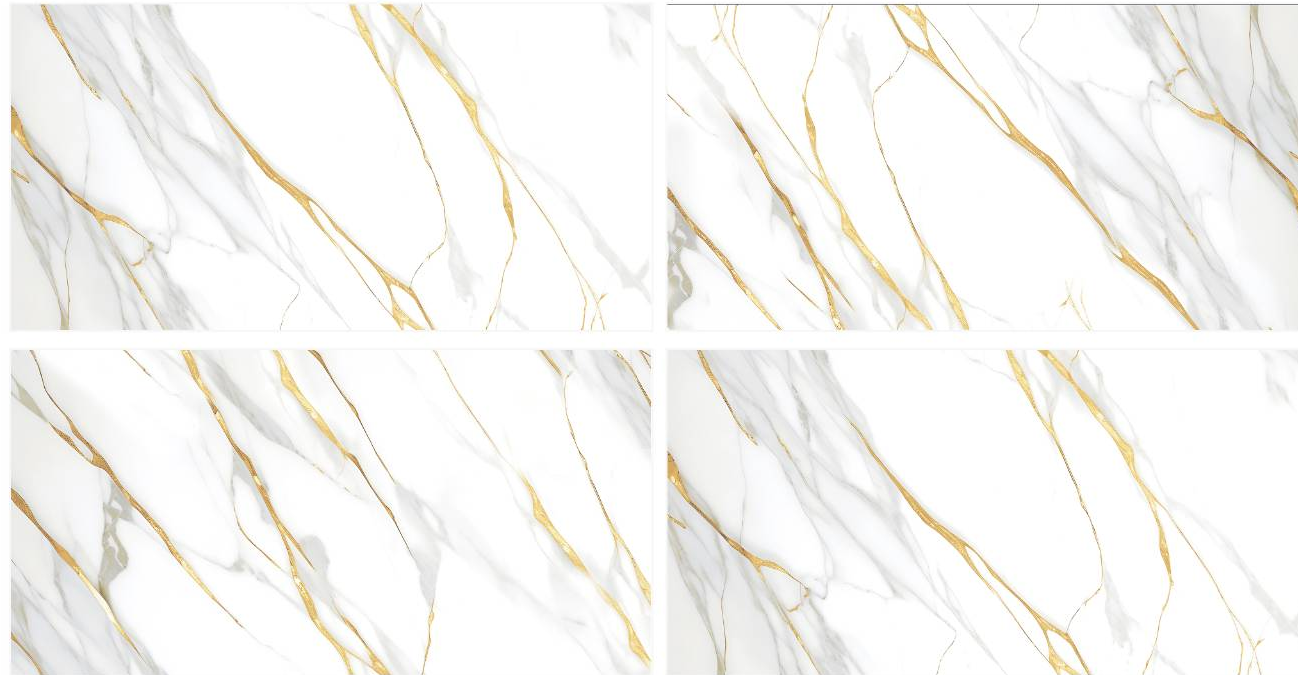

GOLD STATUARIO

Size :
600X1200 MM

Random :
3

Finish :
Glossy

SCAN FOR
360 VIEW