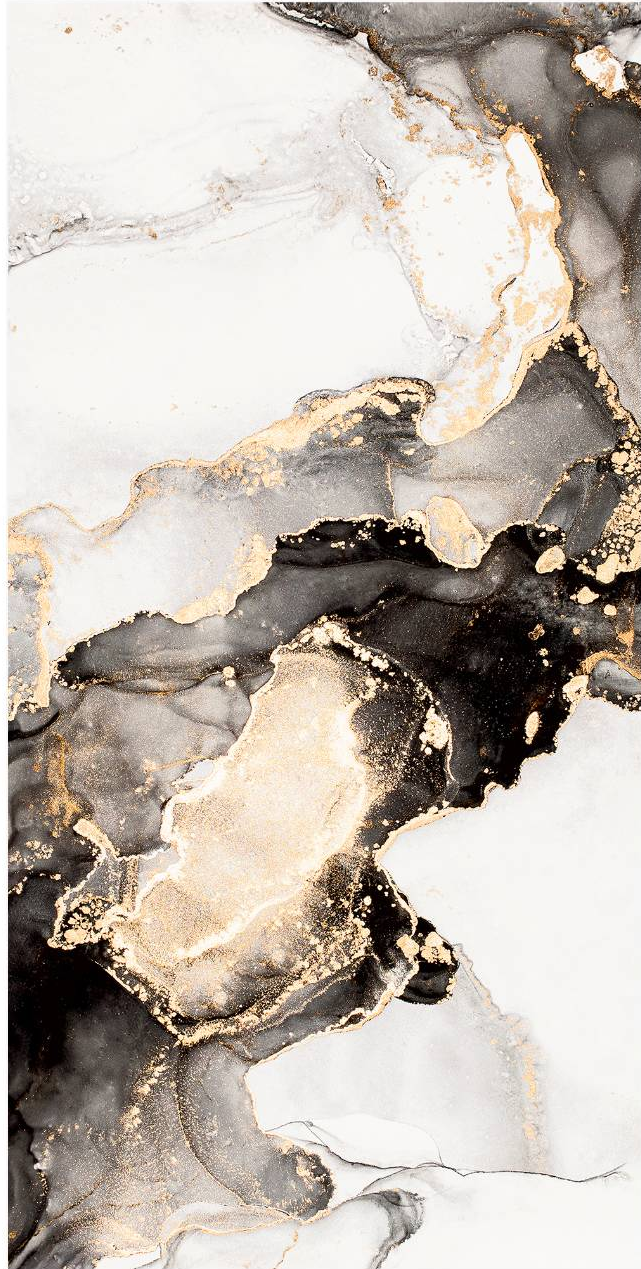

Random :
5

Finish :
Glossy

SCAN FOR
360 VIEW

WILD BLACK

Size :
600X1200 MM

Random :
5

Finish :
Glossy

SCAN FOR
360 VIEW