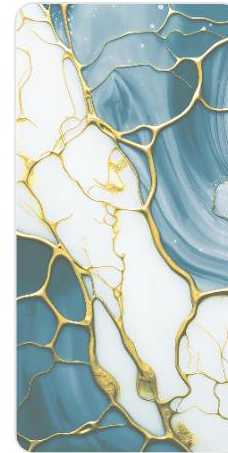

INDEX

TAP TO EXPLORE
EACH PRODUCT

URILI AQUA