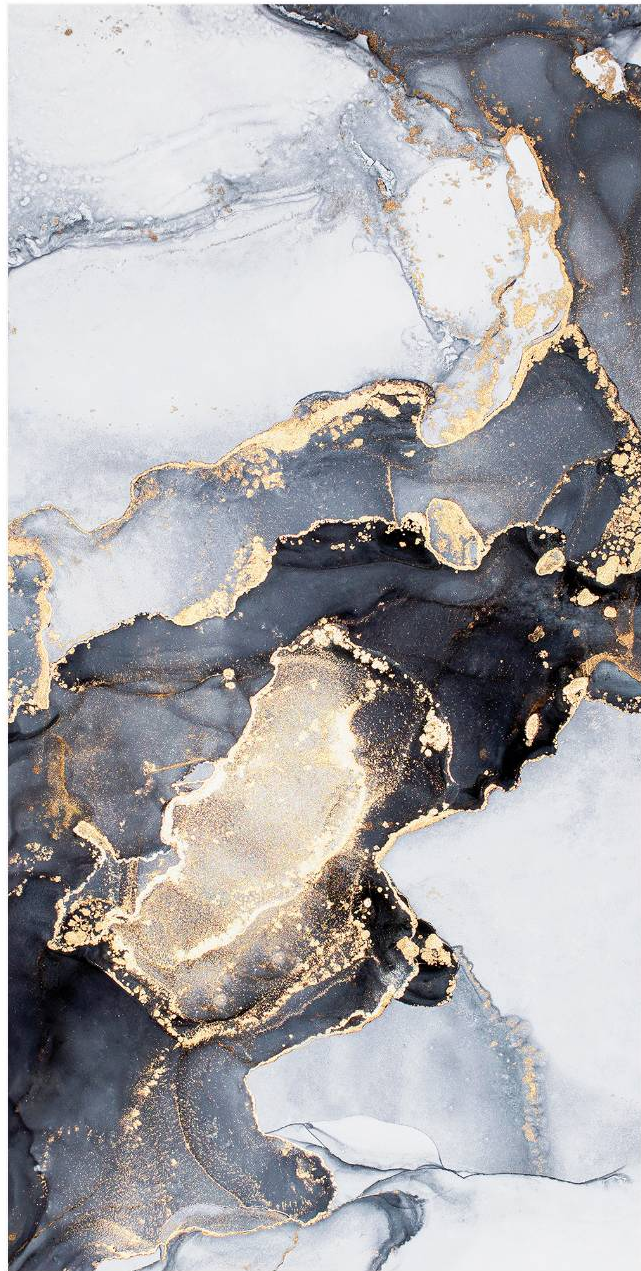

Random :
5

Finish :
Glossy

SCAN FOR
360 VIEW

WILD BLACK

Size :
600X1200 MM

Random :
5

Finish :
Glossy

SCAN FOR
360 VIEW