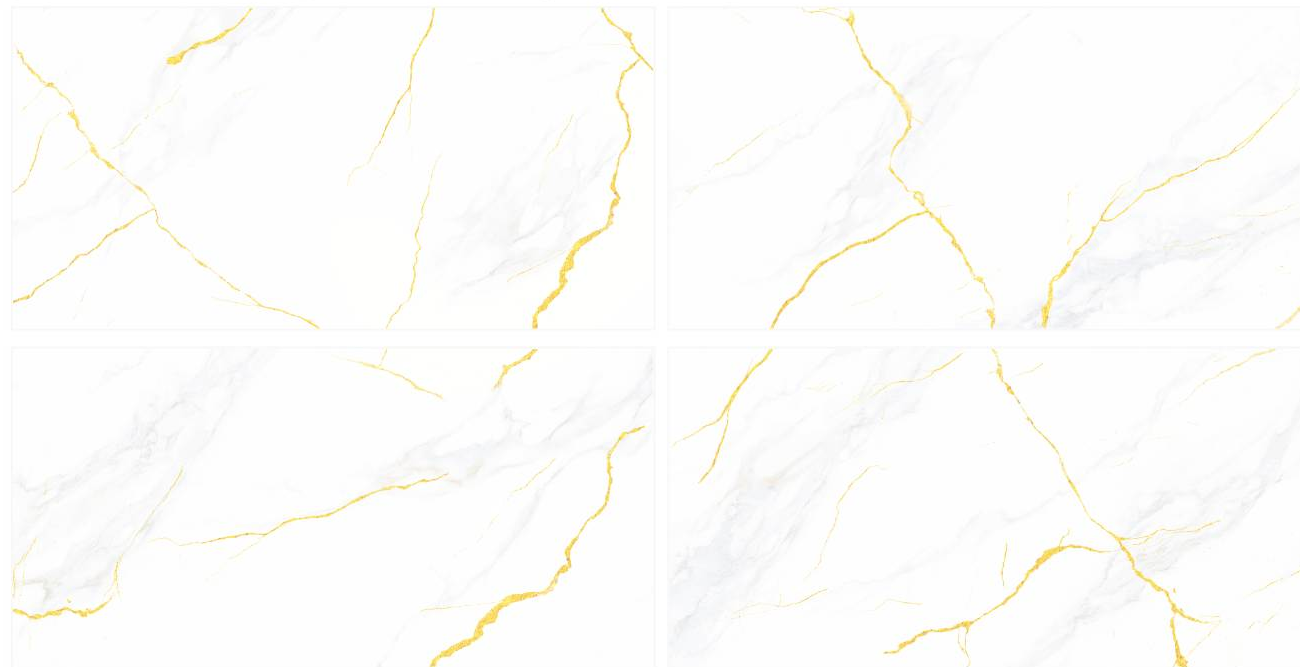

WHITE GOLD

Size :
600X1200 MM

Random :
5

Finish :
Glossy

SCAN FOR
360 VIEW