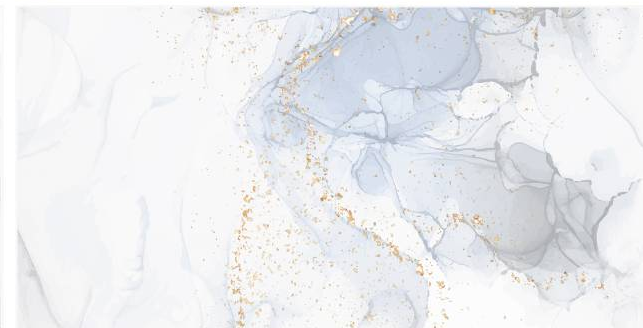

WYNGED BLUE

Size :
600X1200 MM

Random :
3

Finish :
Glossy

SCAN FOR
360 VIEW