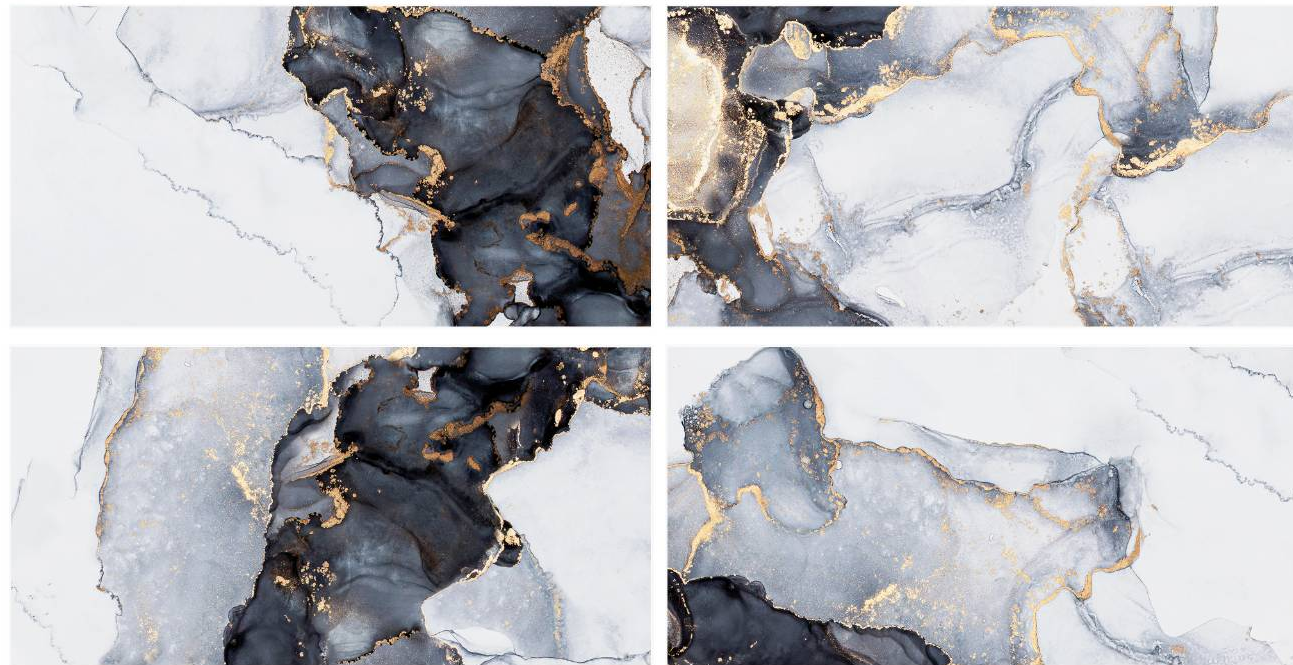

Random :
5

Finish :
Glossy

SCAN FOR
360 VIEW

WILD BLACK

Size :
600X1200 MM

Random :
5

Finish :
Glossy

SCAN FOR
360 VIEW