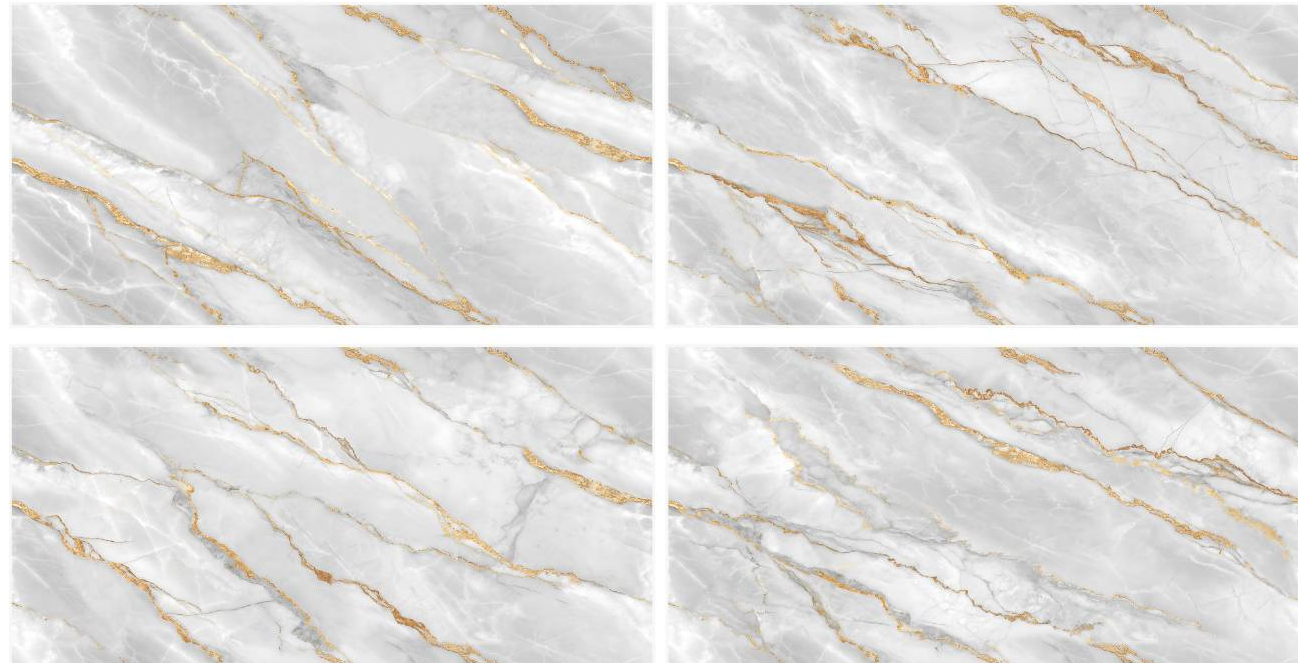

BACK TO INDEX