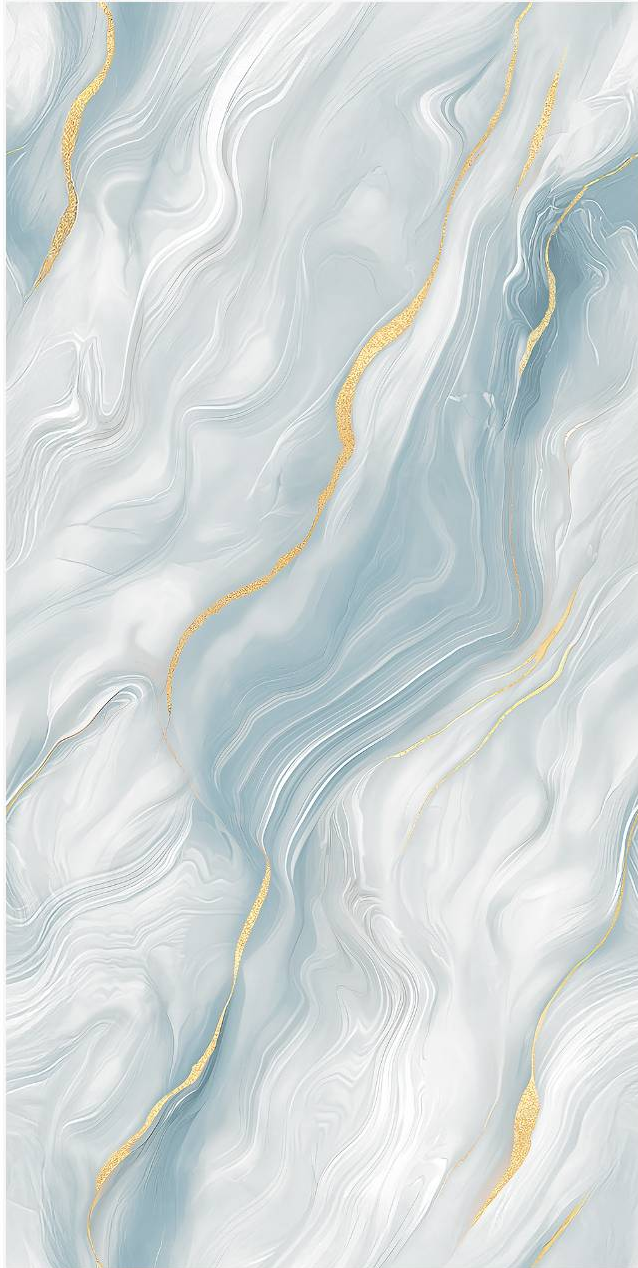

Finish :  
Glossy

SCAN FOR  
360 VIEW

BACK TO INDEX

**SILVER**  
**GOLD** *Collection*  
**ENDLESS**

**KERITO AQUA GOLD**

Size :  
600X1200 MM

Random :  
4

Finish :  
Glossy