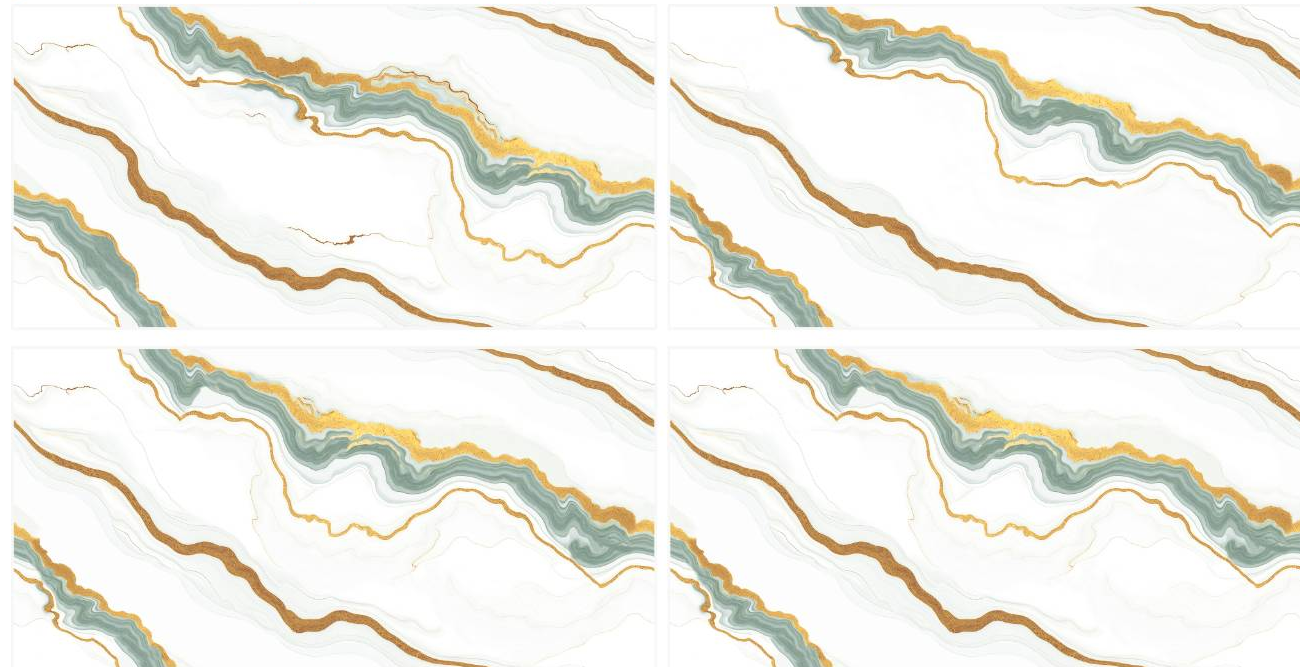

**SILVER**  
**GOLD** *Collection*  
**ENDLESS**

**LUX AQUA GOLD**

Size :  
600X1200 MM

Random :  
3

Finish :  
Glossy

SCAN FOR  
360 VIEW

BACK TO INDEX

**SILVER**  
**GOLD** *Collection*  
**ENDLESS**