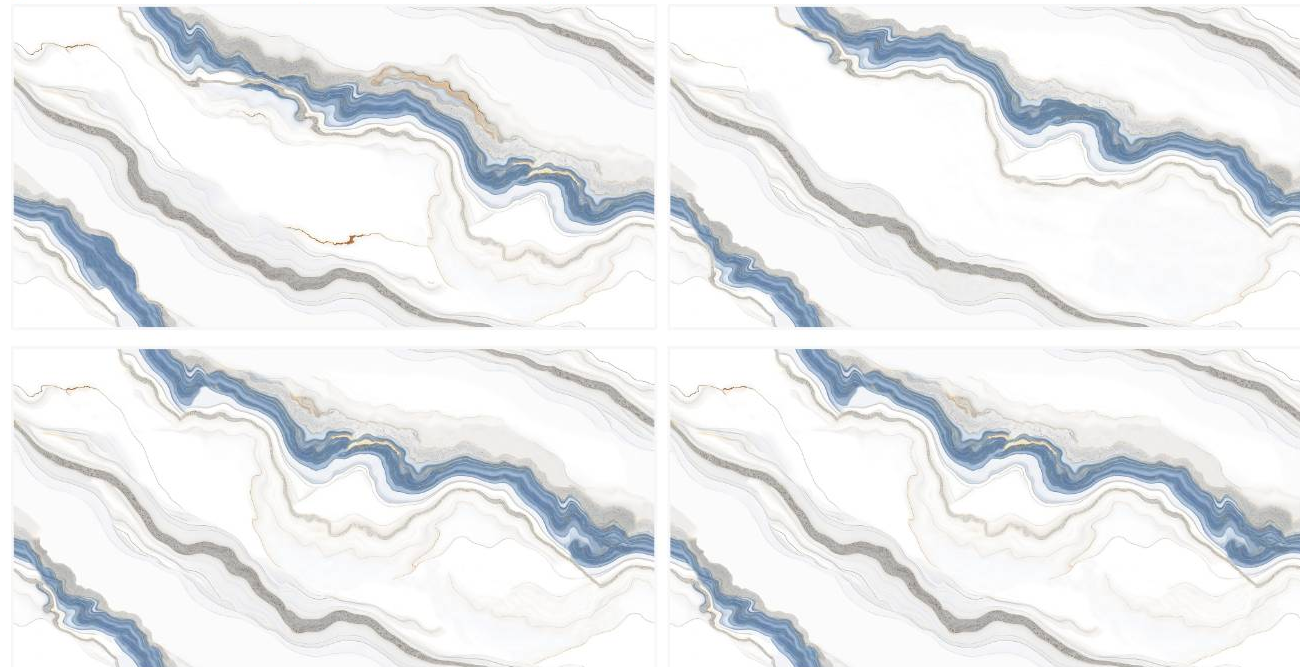

**SILVER**  
**GOLD** *Collection*  
**ENDLESS**

**LUX AQUA GOLD**

Size :  
600X1200 MM

Random :  
3

Finish :  
Glossy

SCAN FOR  
360 VIEW

BACK TO INDEX

**SILVER**  
**GOLD** *Collection*  
**ENDLESS**

**LUX BLUE SILVER**

Size :  
600X1200 MM

Random :  
3

Finish :  
Glossy

SCAN FOR  
360 VIEW

BACK TO INDEX

**SILVER**  
**GOLD** *Collection*  
**ENDLESS**

**PLATINA BLUE SILVER**