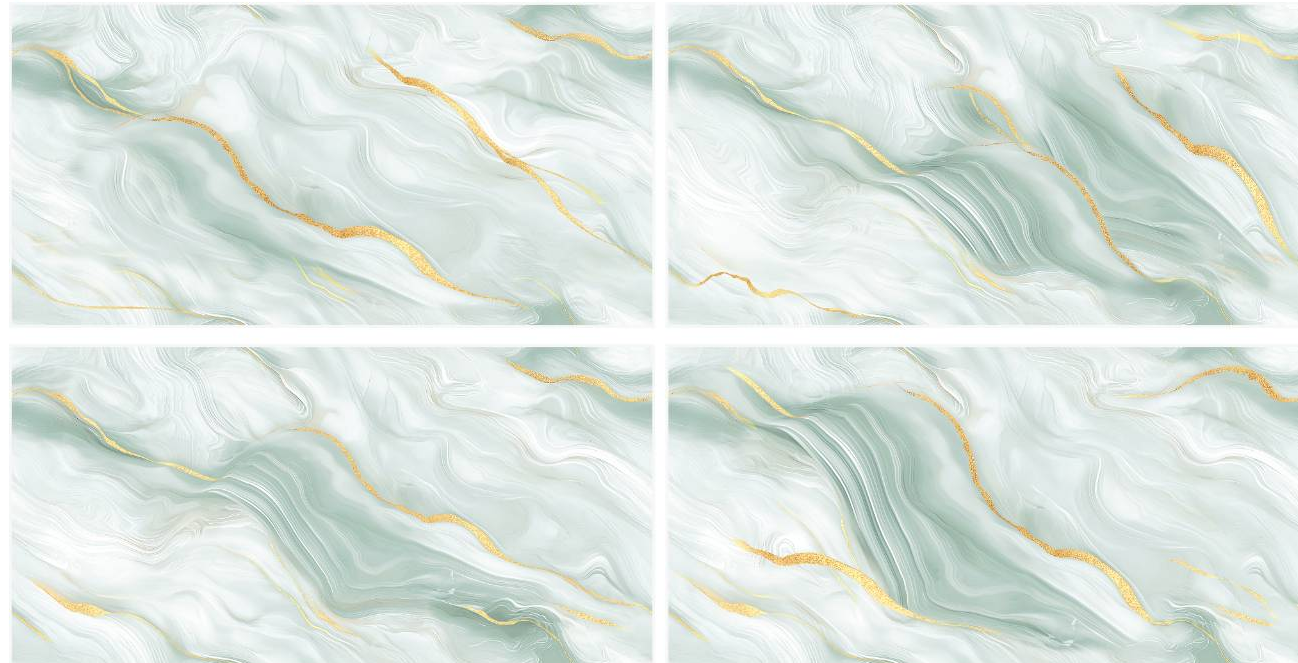

SCAN FOR  
360 VIEW

BACK TO INDEX

**SILVER**  
**GOLD** *Collection*  
**ENDLESS**

**KERITO GREEN GOLD**

Size :  
600X1200 MM

Random :  
4

Finish :  
Glossy

SCAN FOR  
360 VIEW