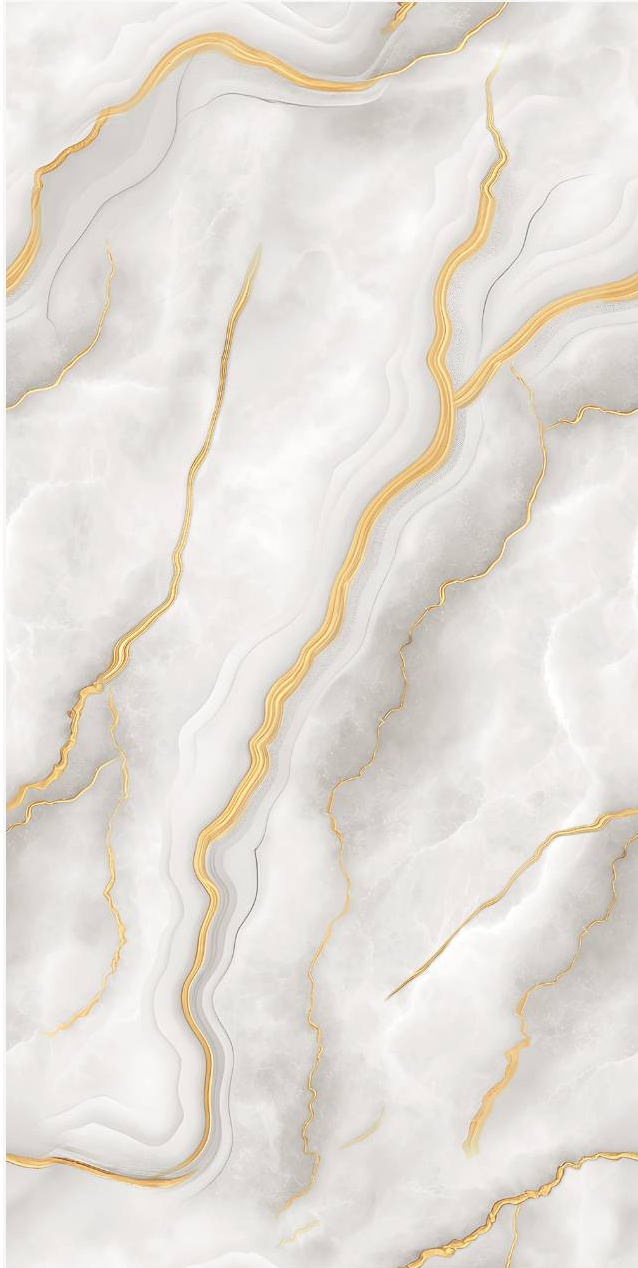

Size :  
600X1200 MM

Random :  
3

Finish :  
Glossy

SCAN FOR  
360 VIEW

BACK TO INDEX

**SILVER**  
**GOLD** *Collection*  
**ENDLESS**

**JUPITER BEIGE GOLD**

Size :  
600X1200 MM