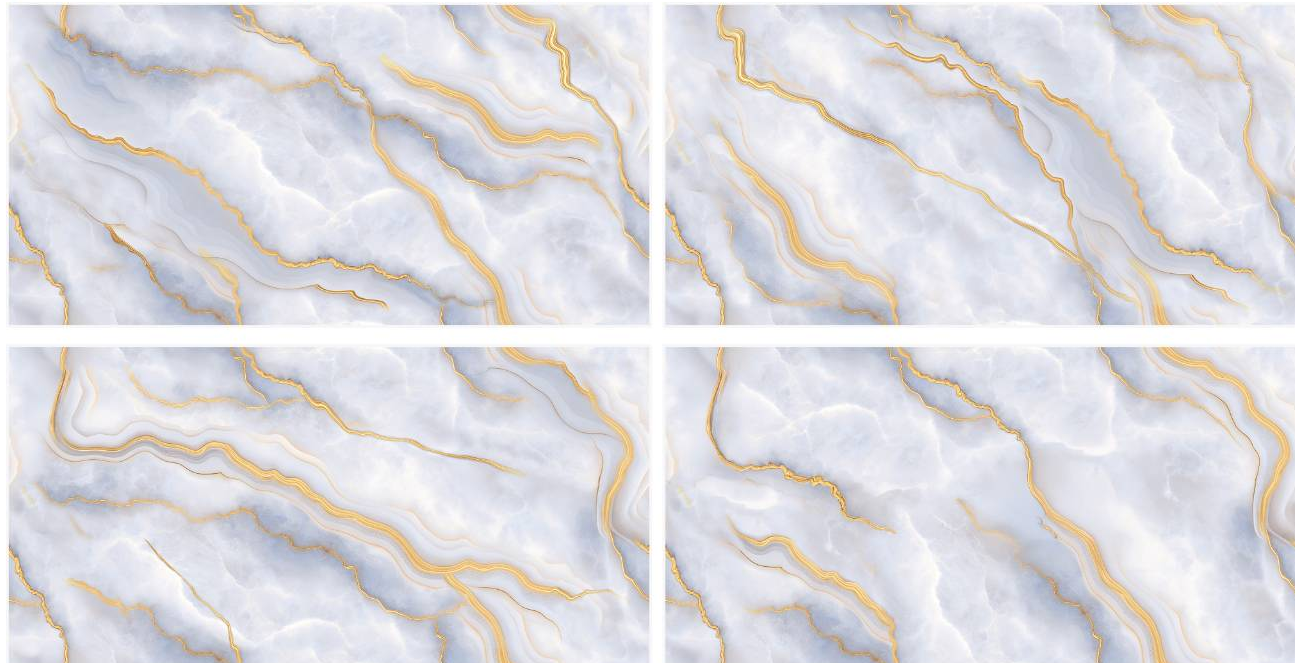

BACK TO INDEX