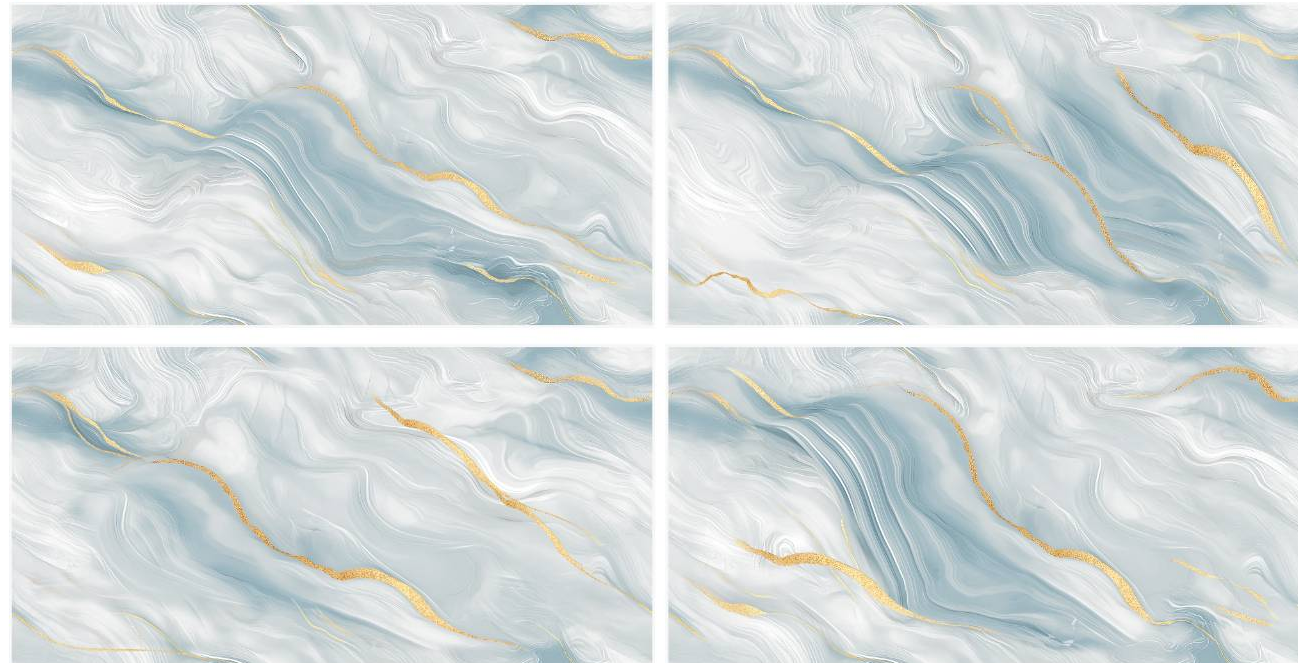

BACK TO INDEX