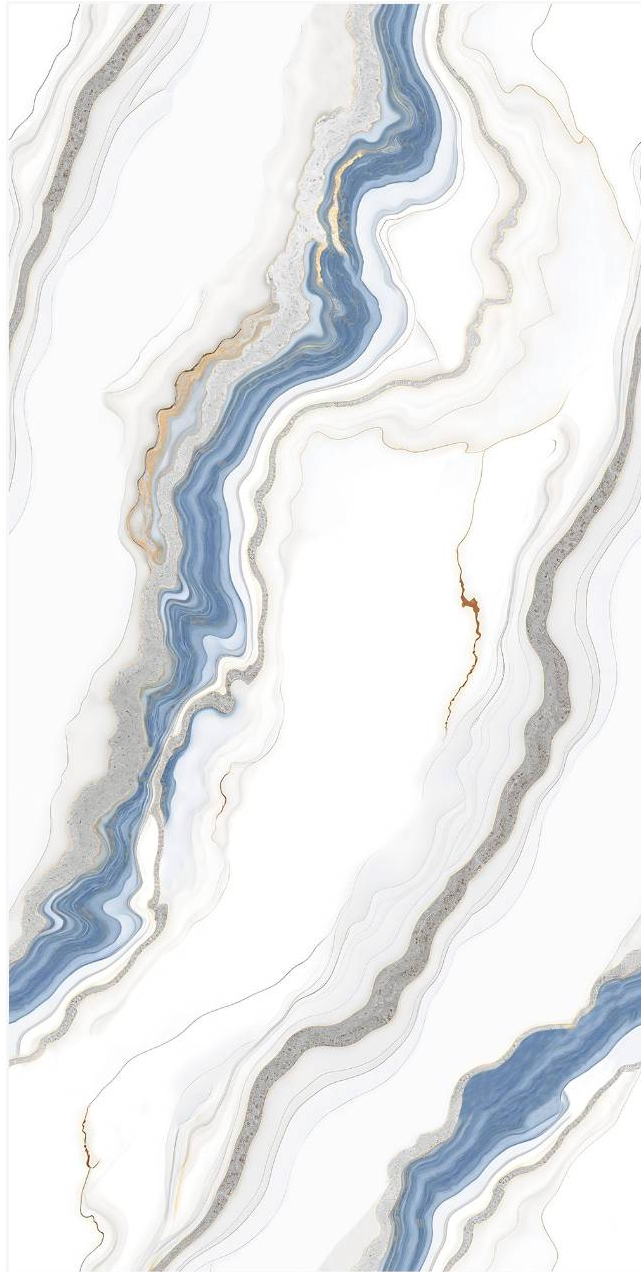

**SILVER**  
**GOLD** *Collection*  
**ENDLESS**

**LUX AQUA GOLD**

Size :  
600X1200 MM

Random :  
3

Finish :  
Glossy

SCAN FOR  
360 VIEW

BACK TO INDEX

**SILVER**  
**GOLD** *Collection*  
**ENDLESS**