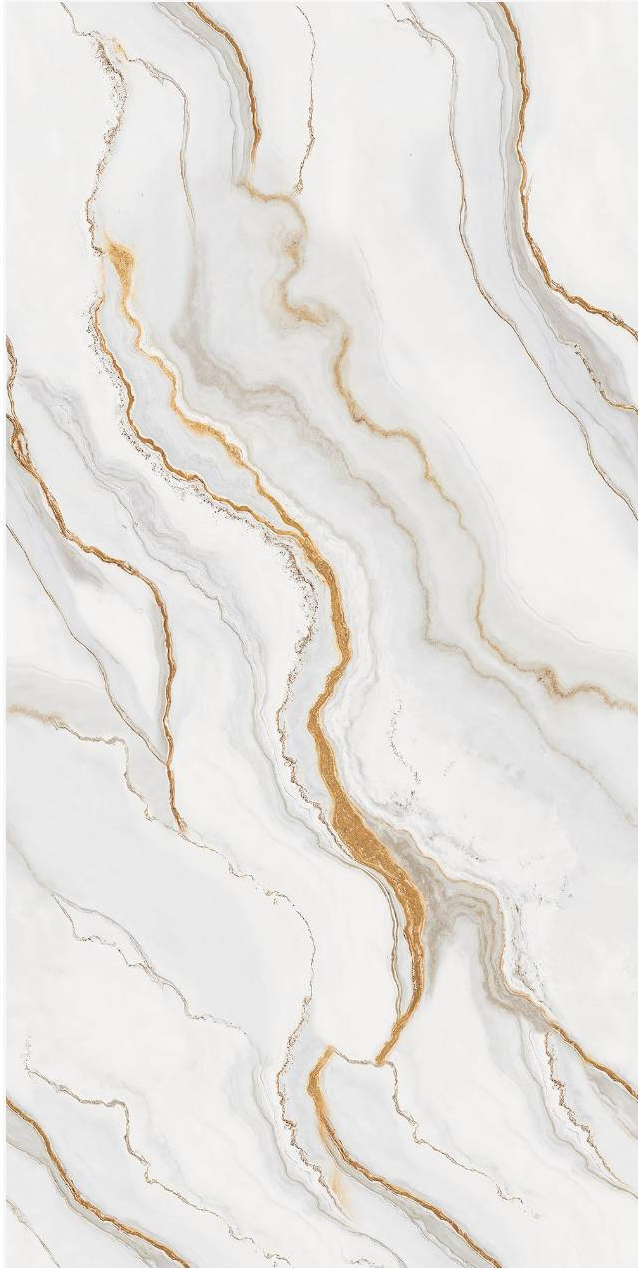

**AVION SILVER**

Size :  
600X1200 MM

Random :  
3

Finish :  
Glossy

SCAN FOR  
360 VIEW

BACK TO INDEX

**SILVER**  
**GOLD** *Collection*  
**ENDLESS**

**FLAME GOLD**