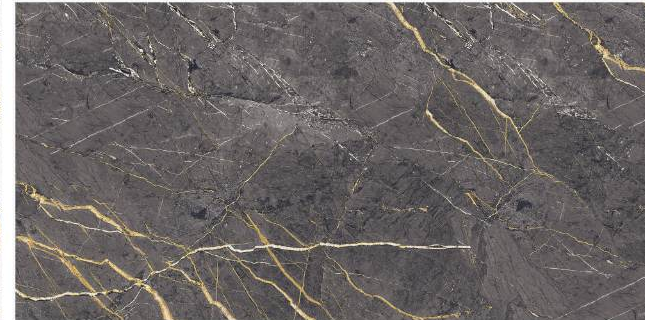

2021

Size :
600X1200 MM

Random :
4

Finish :
Sugar

SCAN FOR
360 VIEW