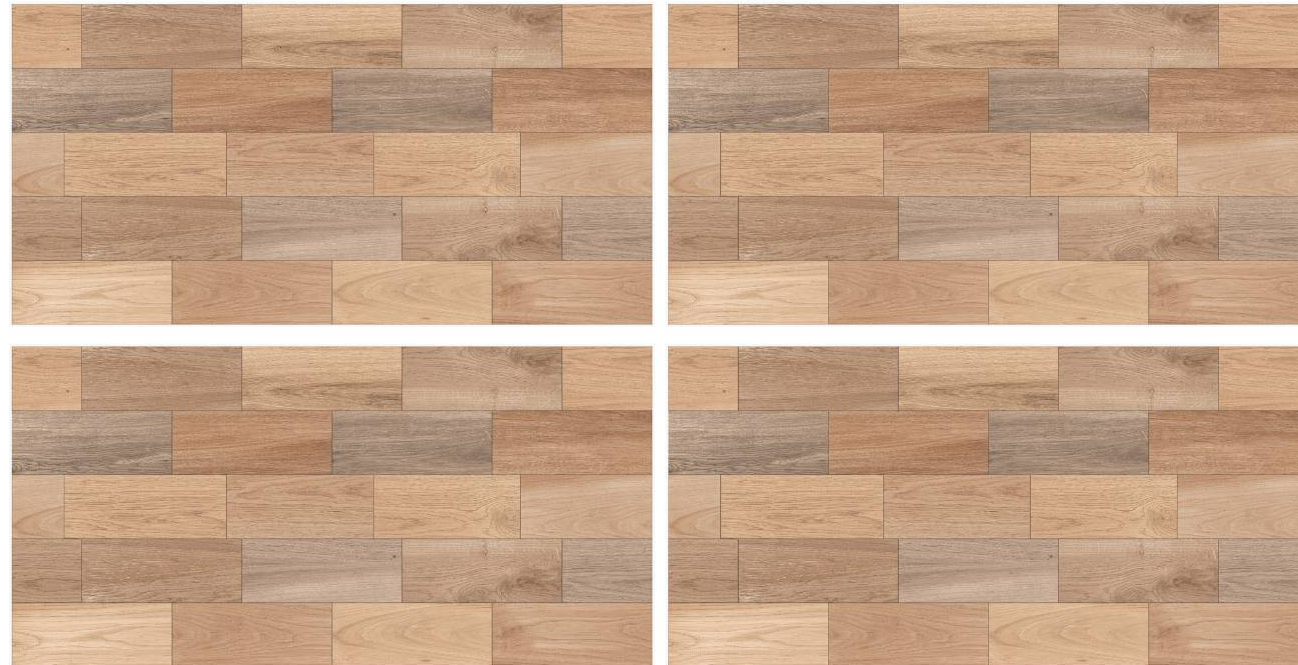

SCAN FOR
360 VIEW

2022

Size :
600X1200 MM

Random :
1

Finish :
Sugar

SCAN FOR
360 VIEW

2023

Size :
600X1200 MM