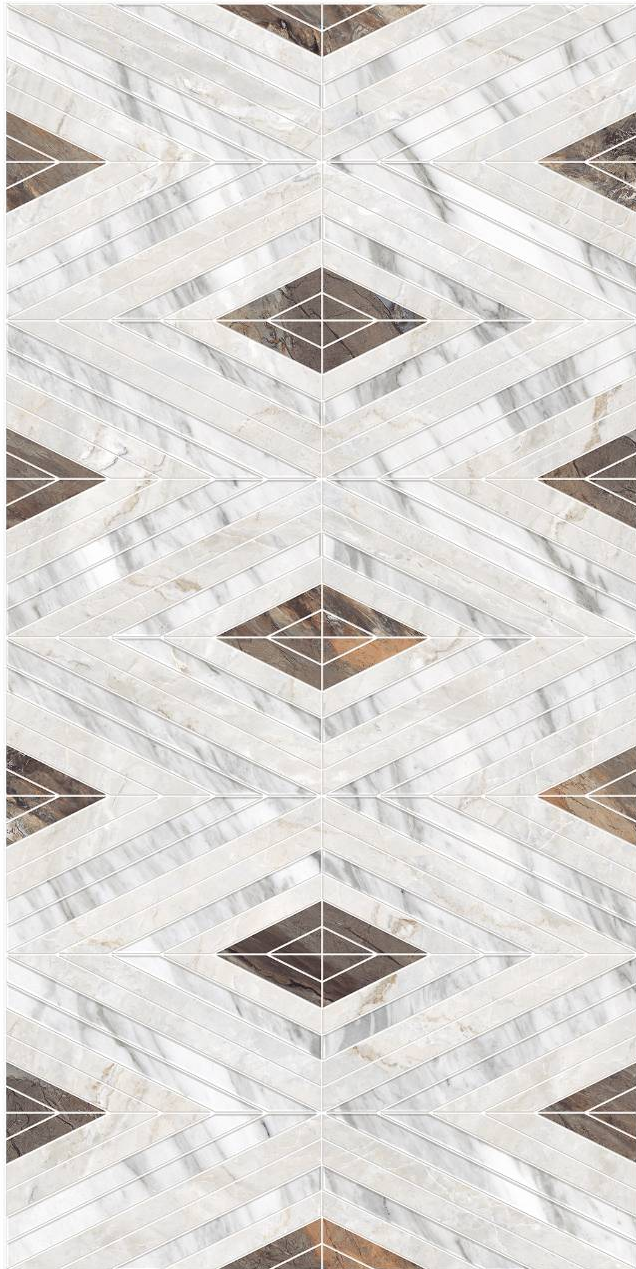

CLASSIC LIGHT & DECOR

Size :
600X1200 MM

Random :
1 DE, 4 Matching

Finish :
Glossy

SCAN FOR
360 VIEW