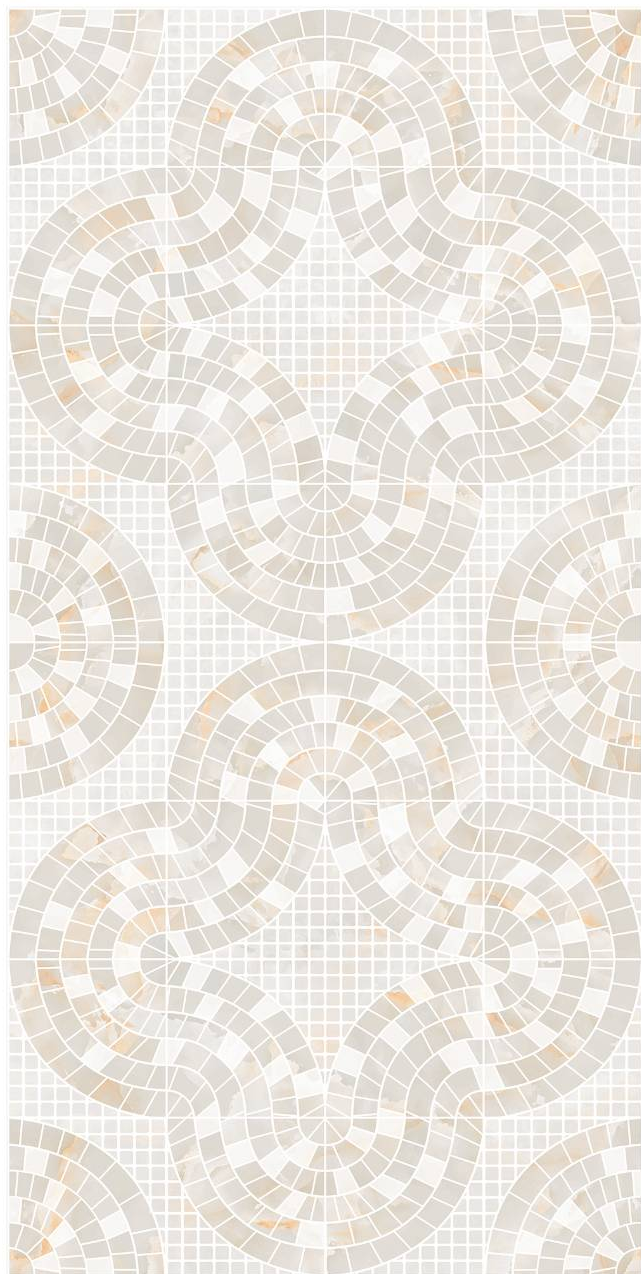

## ORIC BEIGE & DECOR

Size :  
600X1200 MM

Random :  
1 DE, 3 Matching

Finish :  
Glossy

SCAN FOR  
360 VIEW

## ROMAN ONYX & DECOR

Size :  
600X1200 MM

Random :  
1 DE, 3 Matching

Finish :  
Glossy

SCAN FOR  
360 VIEW

*Thank you..*