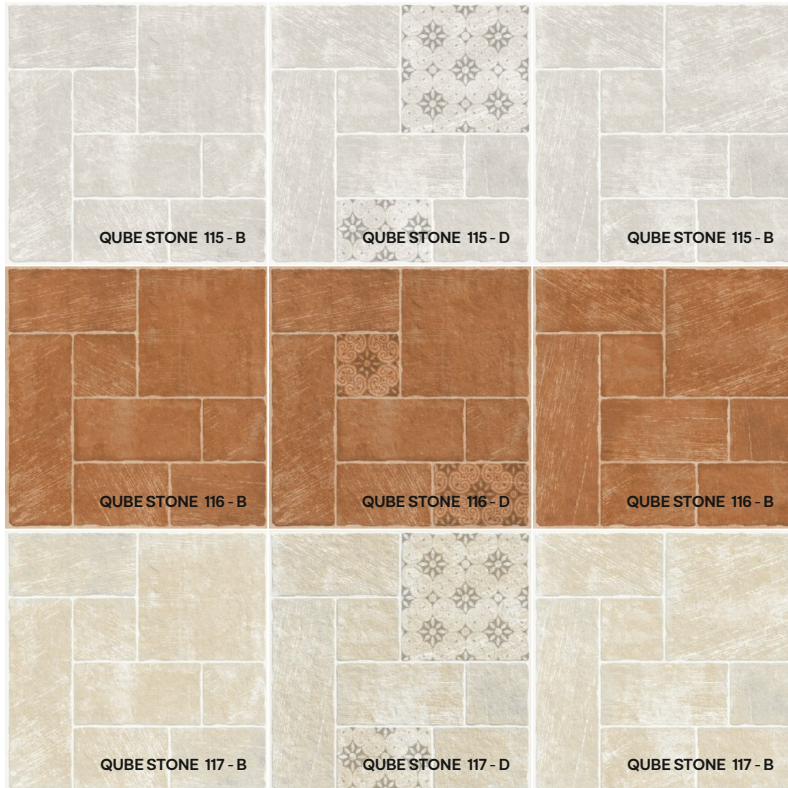

Random

03

Size

600X600mm

Thickness

8.5mm

Finish

Matt