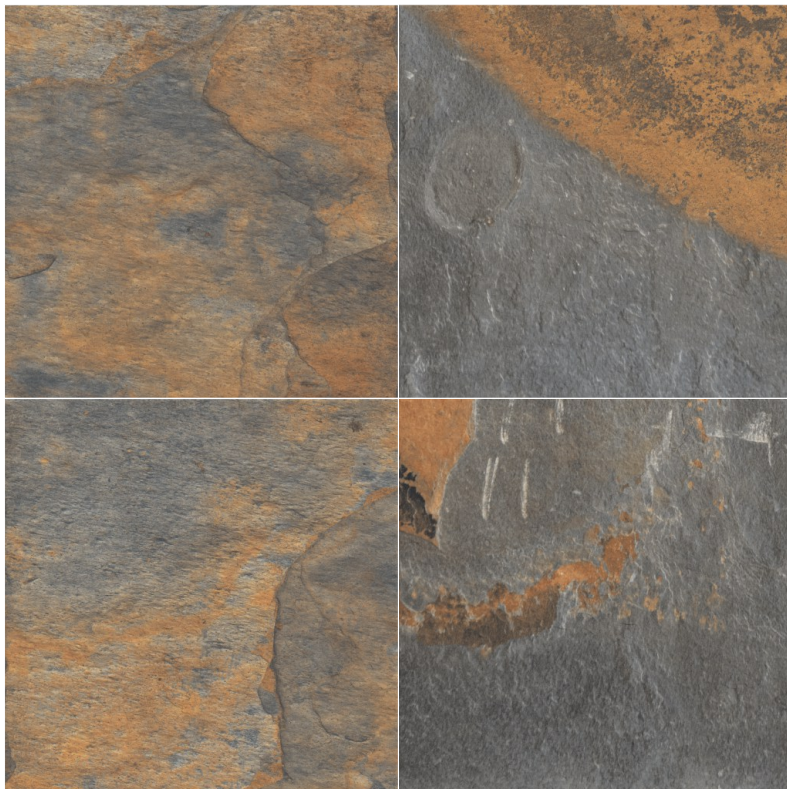

SISCON
TILES

LUGO 1011

Random - 12

Size

600X600mm

Thickness

8.5mm

Finish

Matt