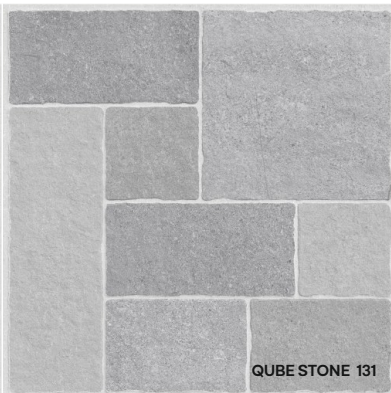

**04**

Size

**600X600mm**

Thickness

**8.5mm**

Finish

**Matt**

**S\|SCON**  
TILES