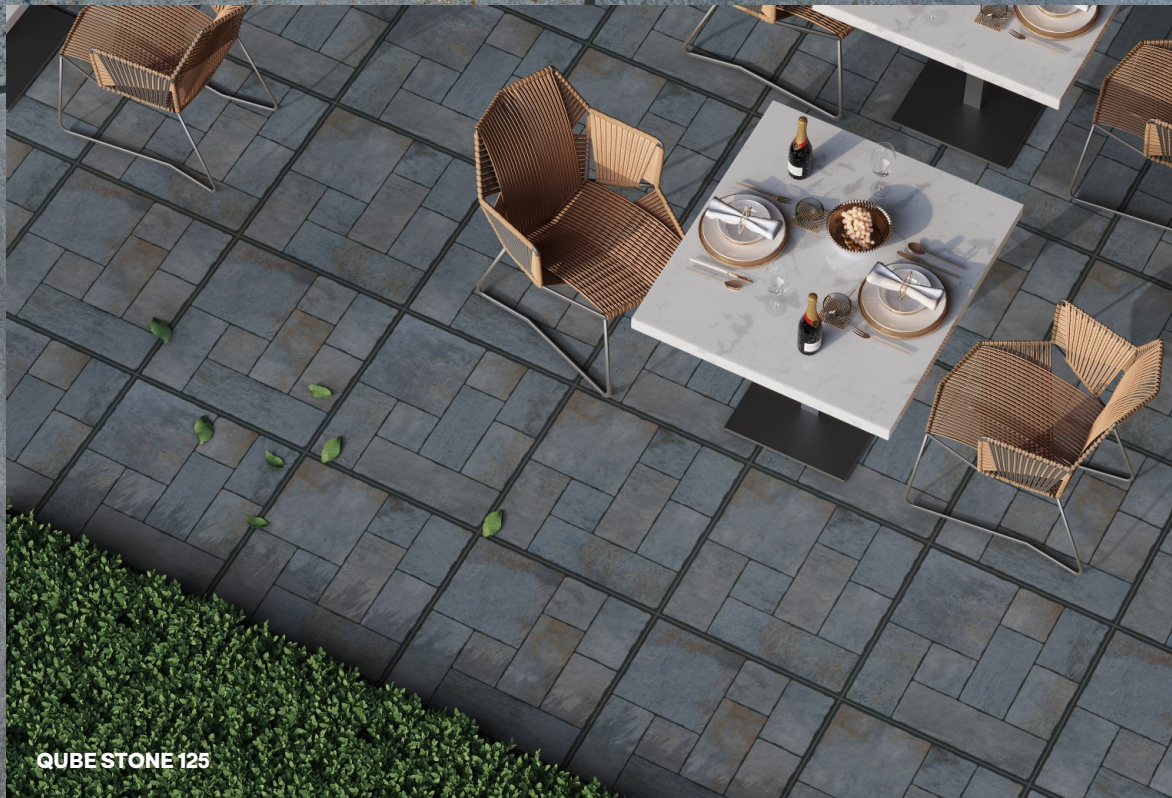

**600X600mm**

Thickness

**8.5mm**

Finish

**Matt**

SISCON  
TILES

Transforming  
Spaces  
with Timeless  
Tiles.

QUBE STONE  
PUNCH