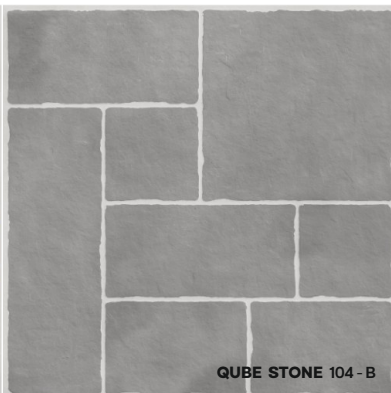

Random
01

Size
600X600mm

Thickness
8.5mm

Finish
Matt