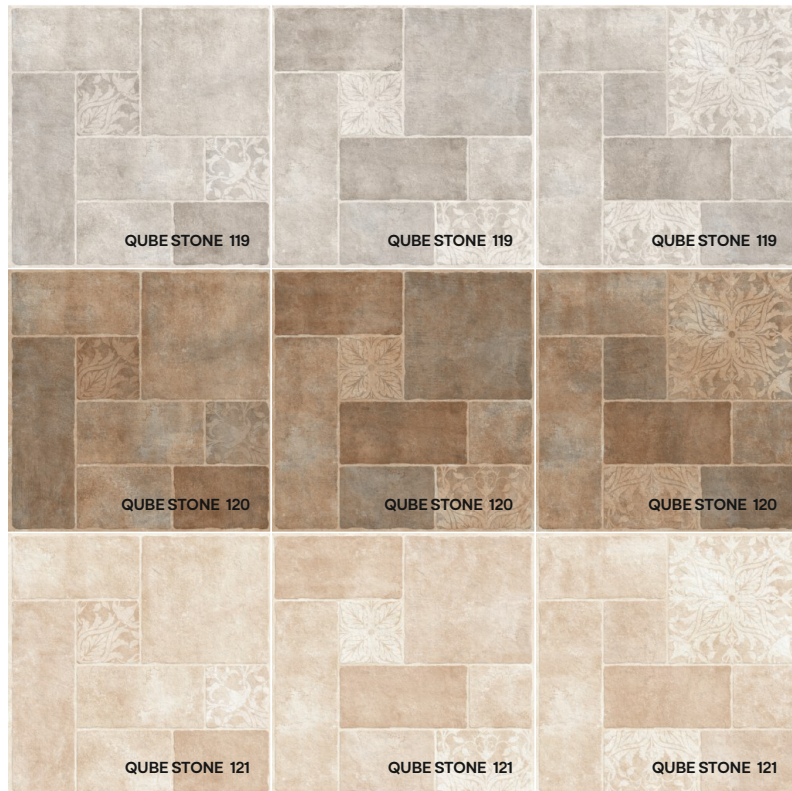

Random

03

Size

600X600mm

Thickness

8.5mm

Finish

Matt