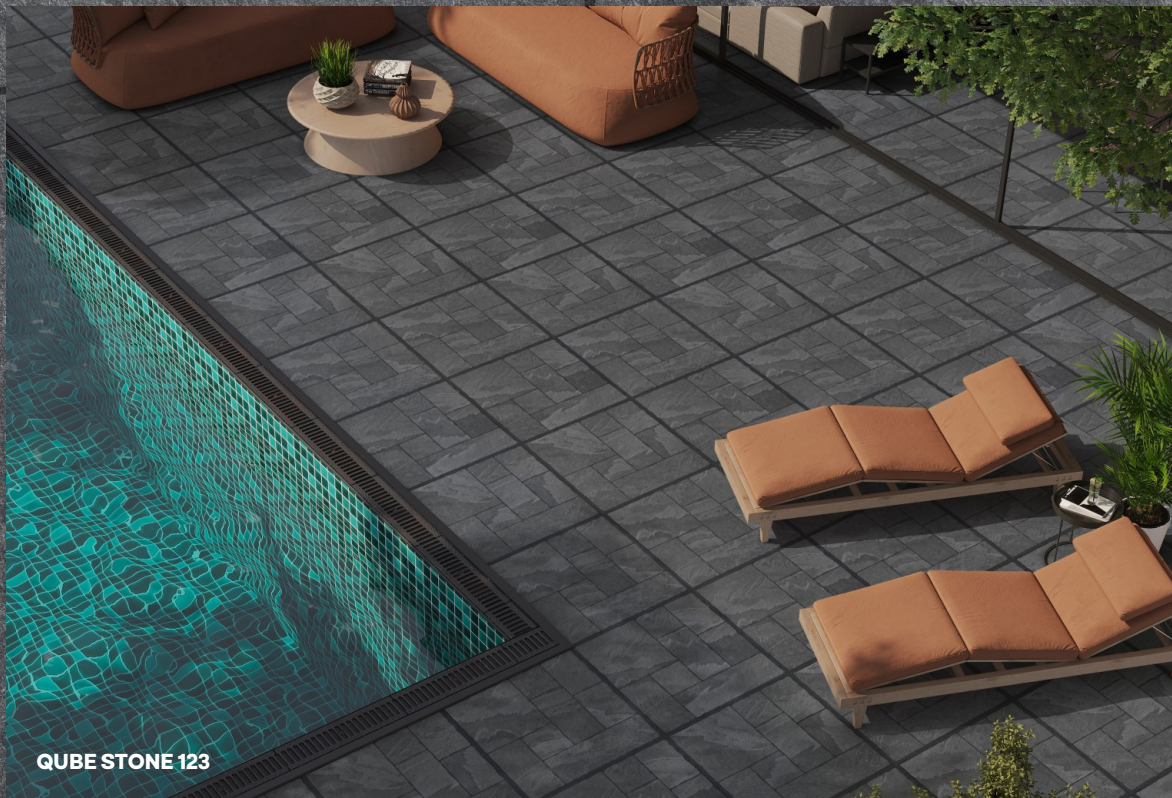

QUBE STONE 123