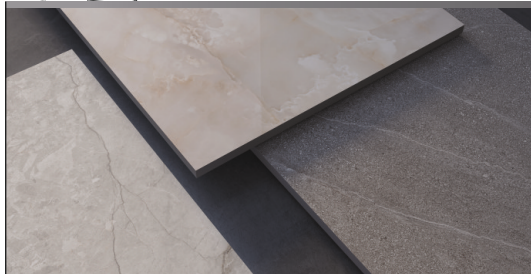

# UNVEILING TILE **SIZES** AND **THICKNESSES**

**600x  
600mm 8.5mm** 

Experience timeless elegance with our **600x600mm** tiles, featuring an **8.5mm** thickness that balances durability and ease of installation. Ideal for both residential and light commercial spaces, they offer a sleek, modern look that enhances any environment with style and practicality.