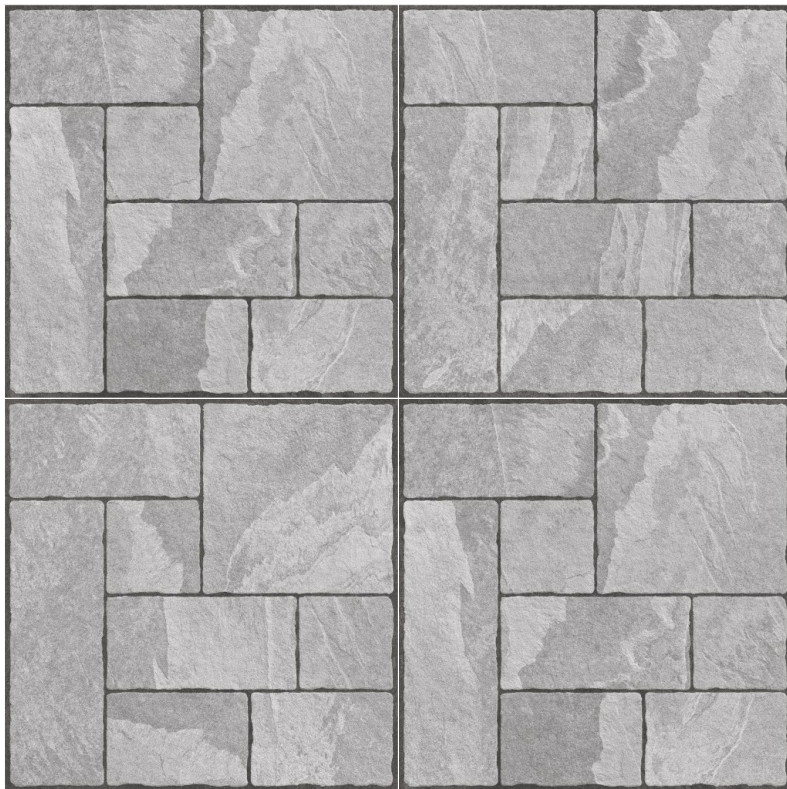

SISCON
TILES

QUBE STONE 124

Random - 3

Size

600X600mm

Thickness

8.5mm

Finish

Matt