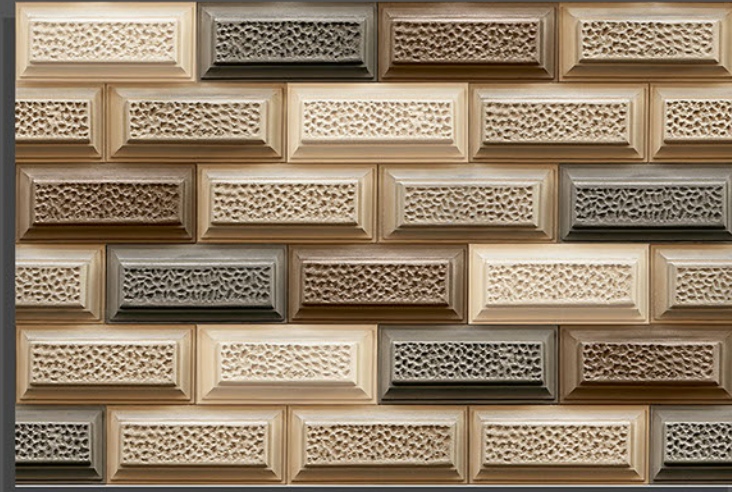

DIGITAL WALL TILES

300X 300 MM
450 MM

13115_GLOSSY
23115_MATT

13114_R1_GLOSSY
23114_R1_MATT

13114_R3_GLOSSY
23114_R3_MATT

13114_R2_GLOSSY
23114_R2_MATT

13118_GLOSSY
23118_MATT

DIGITAL WALL TILES

300X 300 MM
450 MM

13119_GLOSSY
23119_MATT

13121_GLOSSY
23121_MATT

13120_GLOSSY
23120_MATT

13123_GLOSSY
23123_MATT

DIGITAL WALL TILES

300X 300 MM
450 MM

13117_GLOSSY
23117_MATT