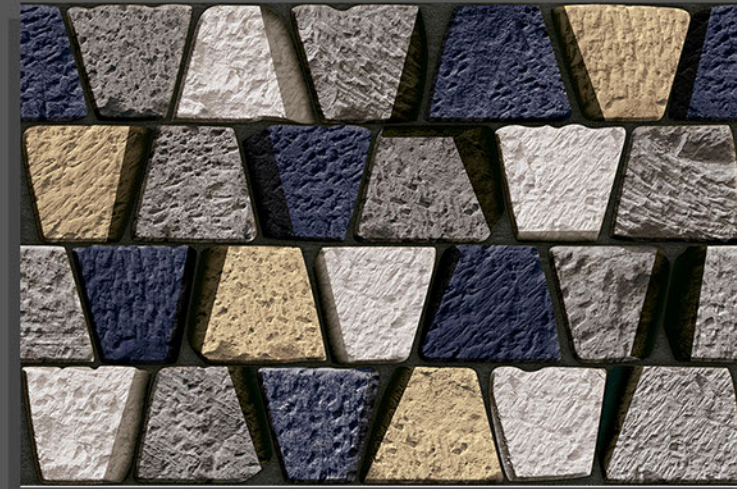

13109_GLOSSY
23109_MATT

DIGITAL WALL TILES

300X 300 MM
450 MM