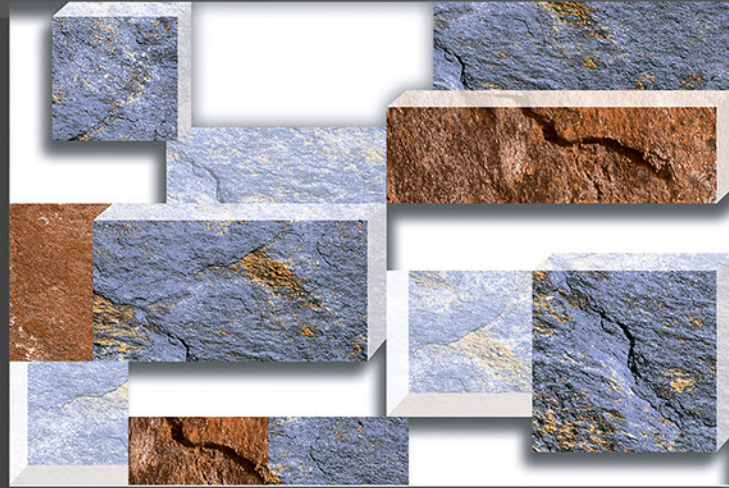

13119_GLOSSY
23119_MATT