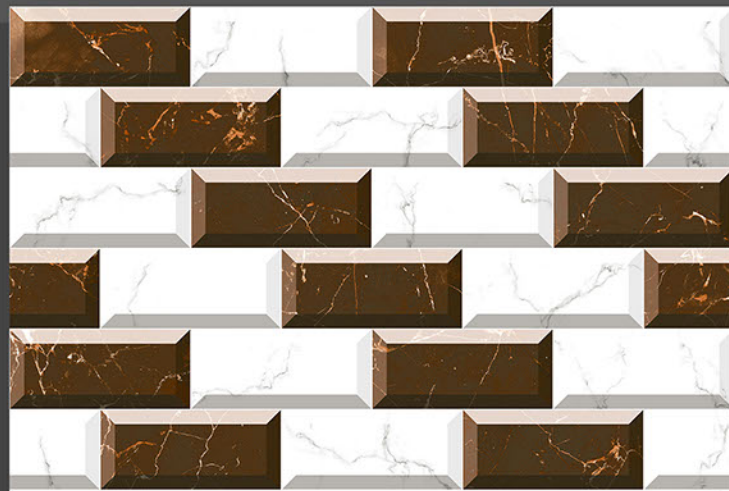

13120_GLOSSY
23120_MATT