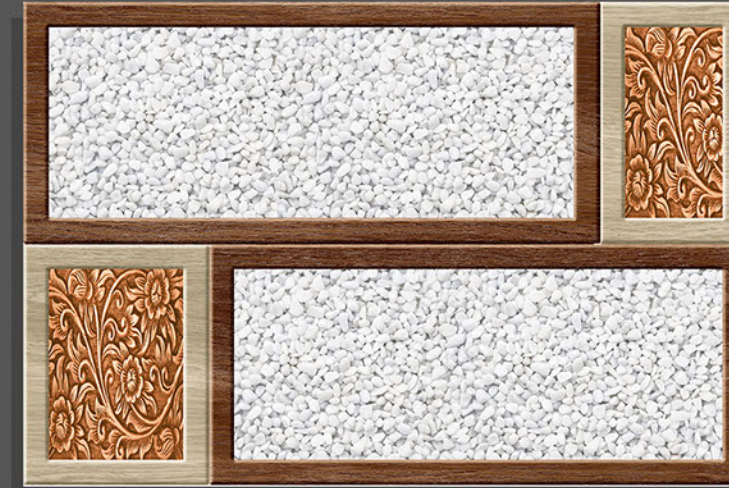

13121_GLOSSY
23121_MATT