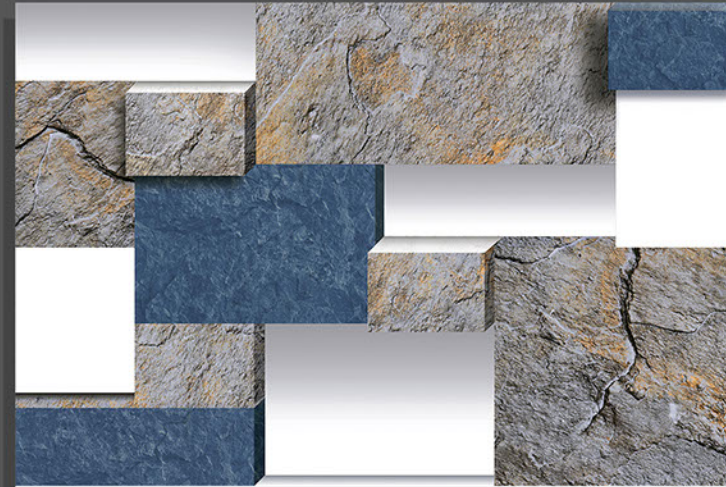

13104_GLOSSY
23104_MATT

DIGITAL WALL TILES

300X 300 MM
450 MM