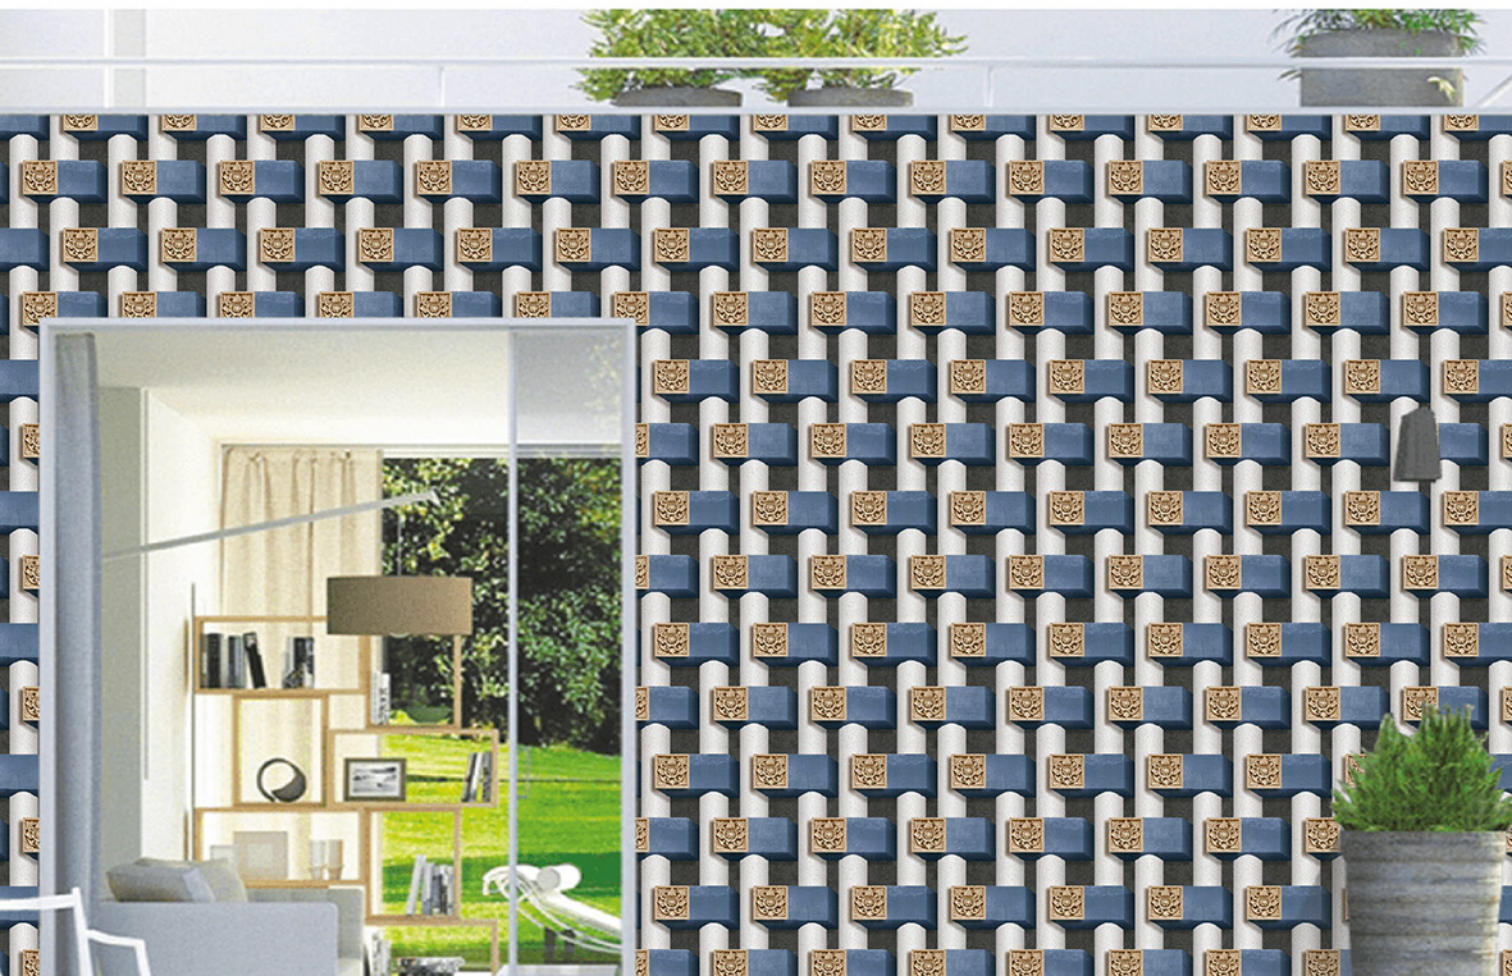

300x450mm
GLOSSY FINISH

PLAIN ELEVATION

GLOSSY- ELE-2654
MATT- ELE-4654