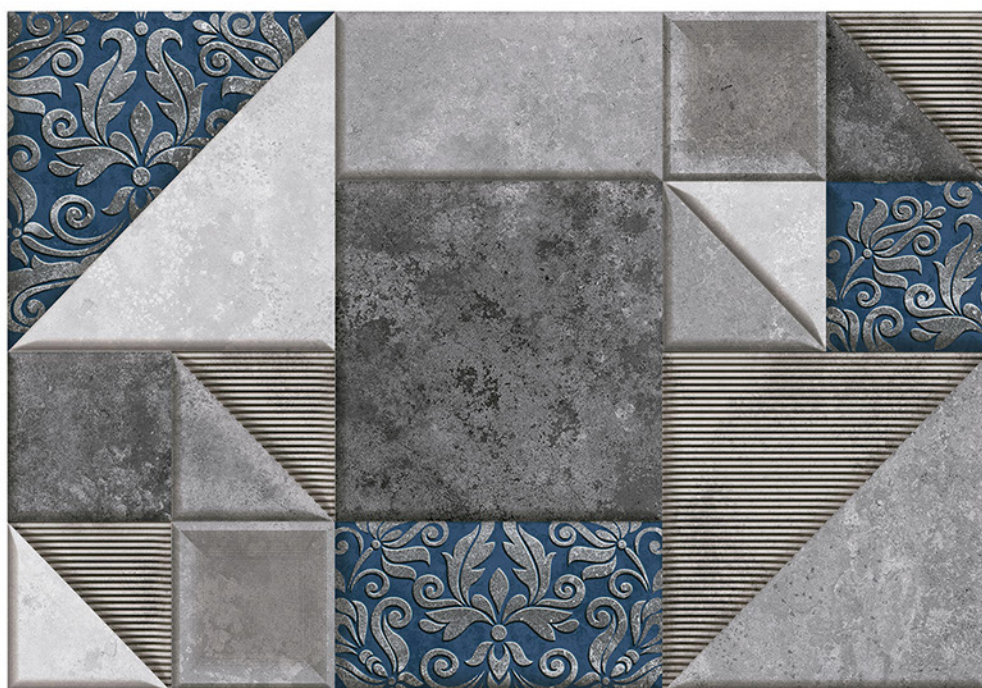

300x450mm
GLOSSY FINISH

GLOSSY- ELE-2315
MATT- ELE-4315