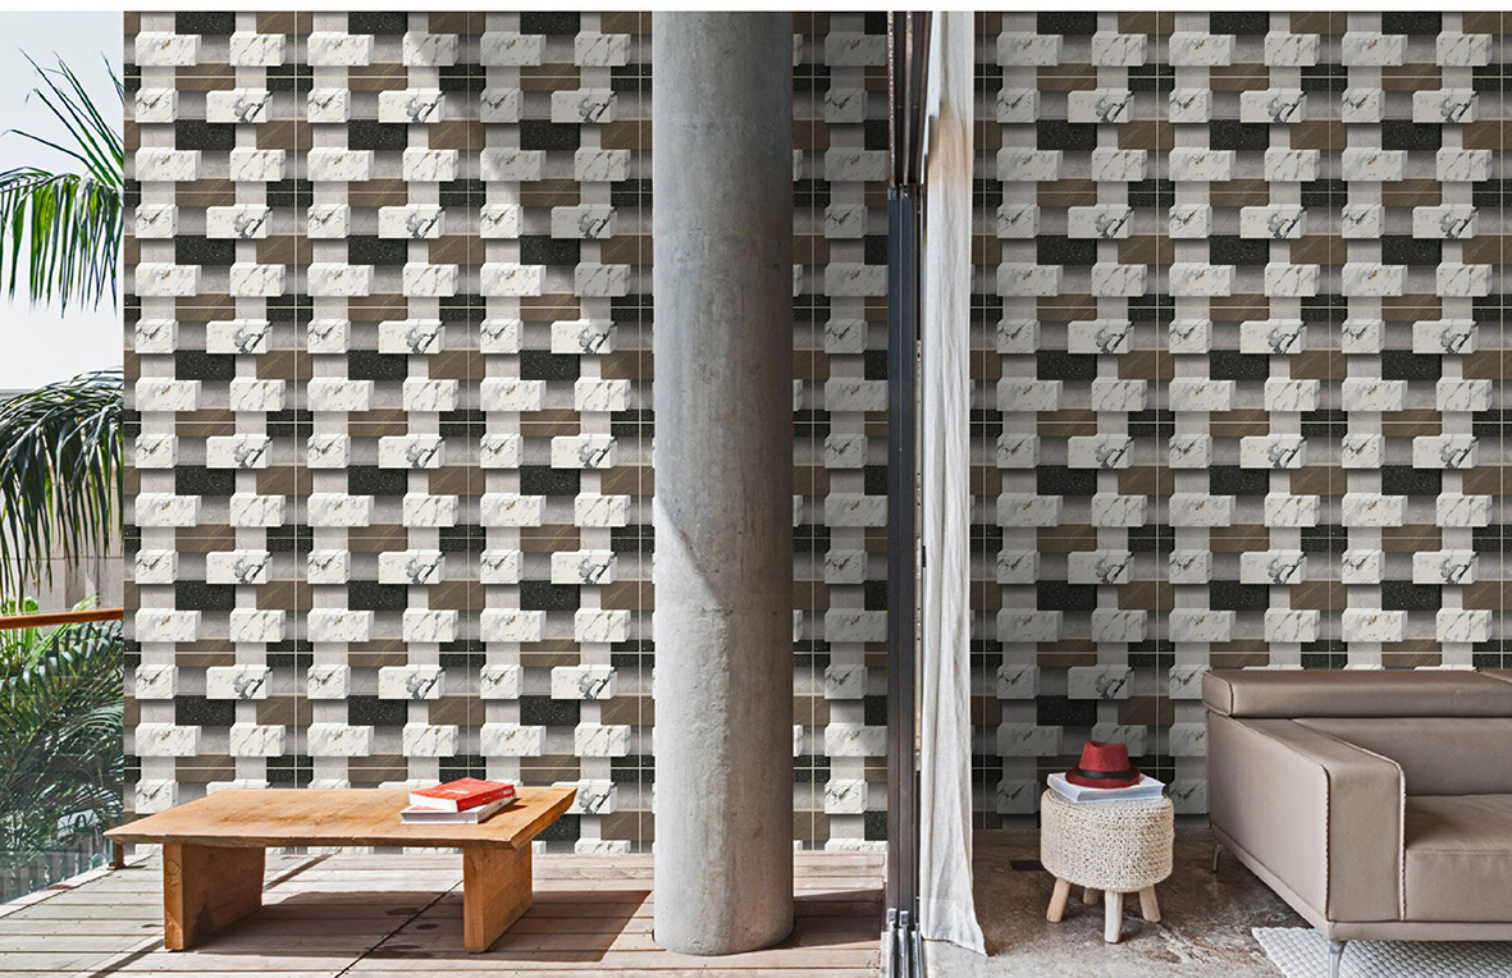

300x450mm
GLOSSY FINISH

PLAIN ELEVATION

GLOSSY- ELE-2655
MATT- ELE-4655