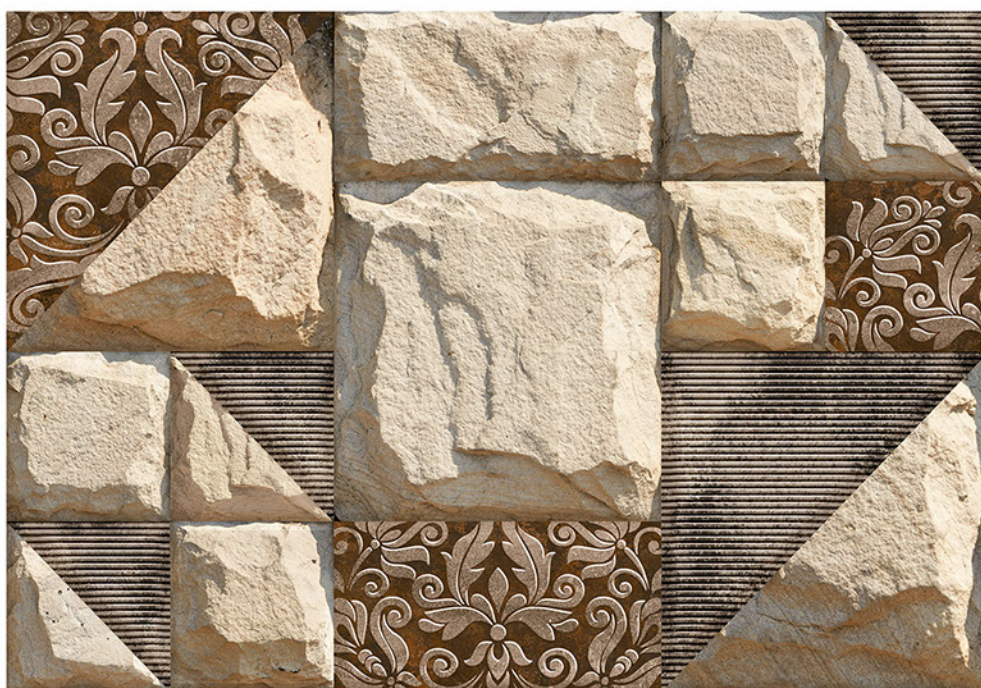

300x450mm
GLOSSY FINISH

GLOSSY- ELE-2313
MATT- ELE-4313