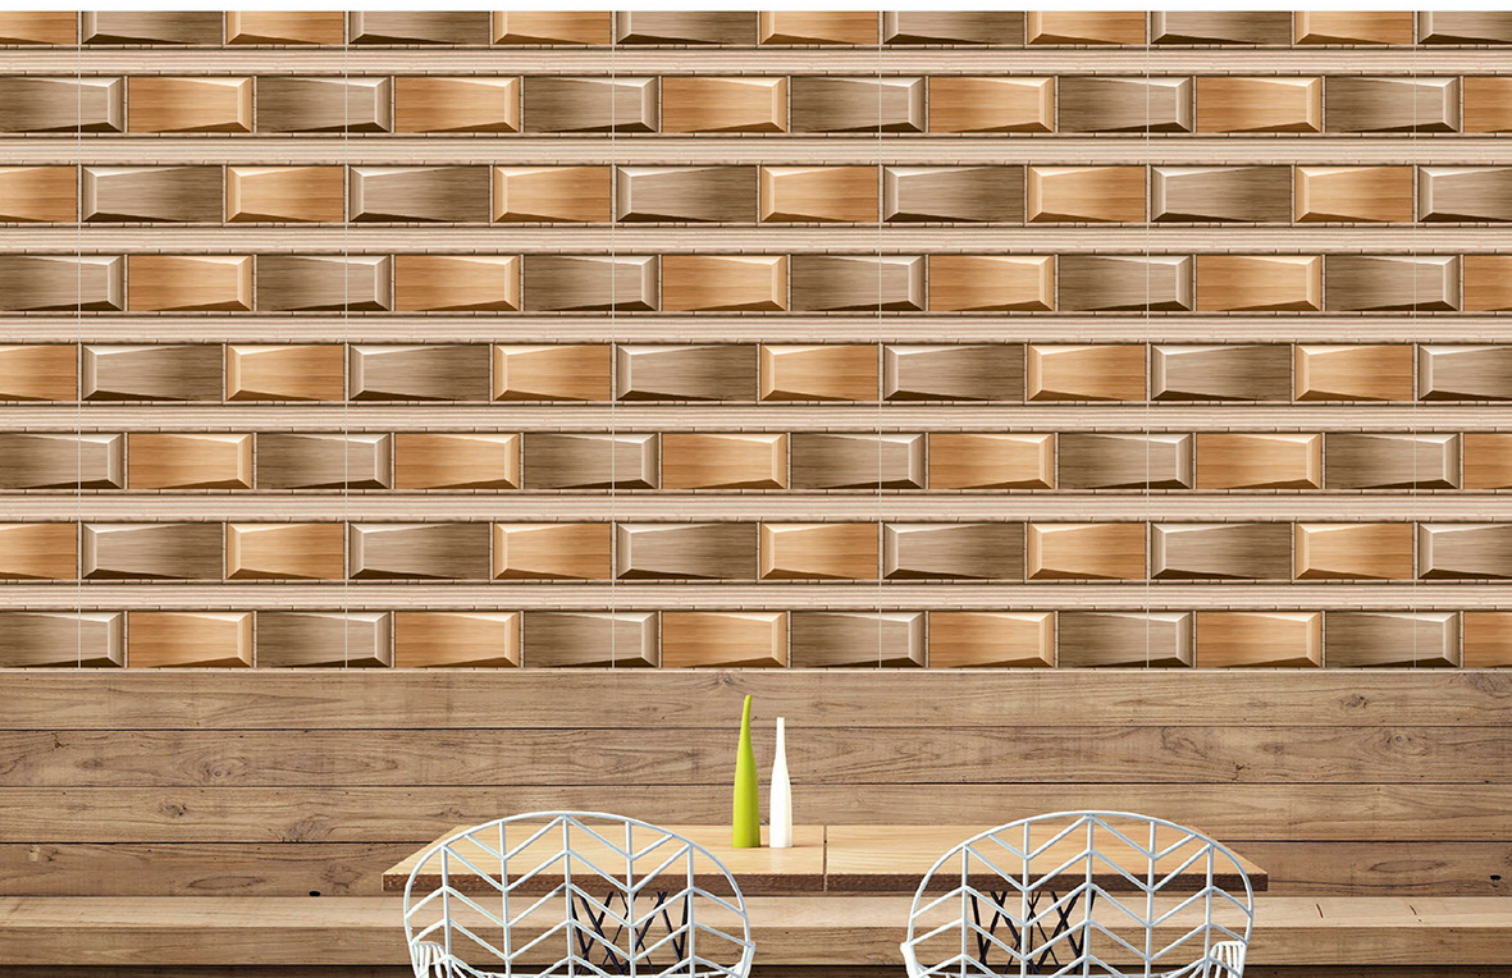

**300x450mm**  
**GLOSSY FINISH**

**GLOSSY- ELE-2294**  
**MATT- ELE-4294**

300x450mm  
GLOSSY FINISH

**GLOSSY- ELE-2295**  
**MATT- ELE-4295**

300x450mm  
GLOSSY FINISH

**GLOSSY- ELE-2296**  
**MATT- ELE-4296**