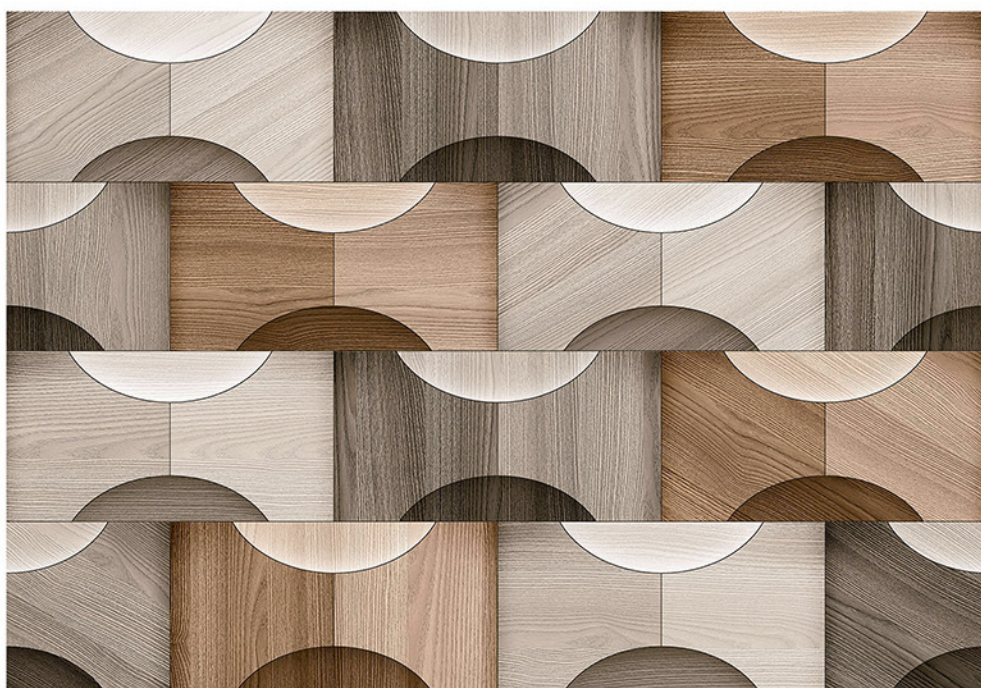

300x450mm  
GLOSSY FINISH

**GLOSSY- ELE-2291**  
**MATT- ELE-4291**

**300x450mm**  
**GLOSSY FINISH**

**GLOSSY- ELE-2292**  
**MATT- ELE-4292**

300x450mm  
GLOSSY FINISH

**GLOSSY- ELE-2293**  
**MATT- ELE-4293**