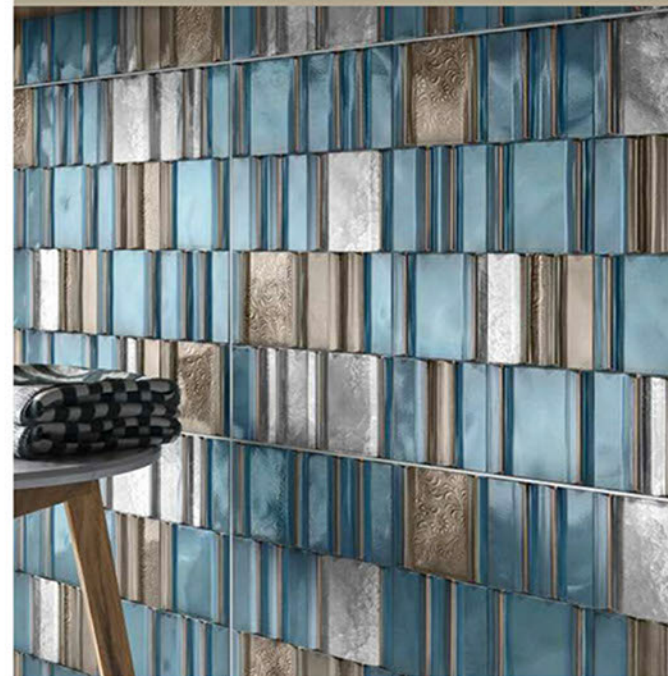

SANARIYA

C E R A M I C

The ceramic era inspired the idea of the glossy collection, which combines visual complexity the quality of the "aged" ornamental and the linear severity of the geometric de-cows. Soft beige and gray tones, a panel with a multi-layered floral pattern design and watercolor stripes of decorative elements everythinging is created to to create a calm yet brightly individual interior with interesting ac-cent parts.

300X450mm