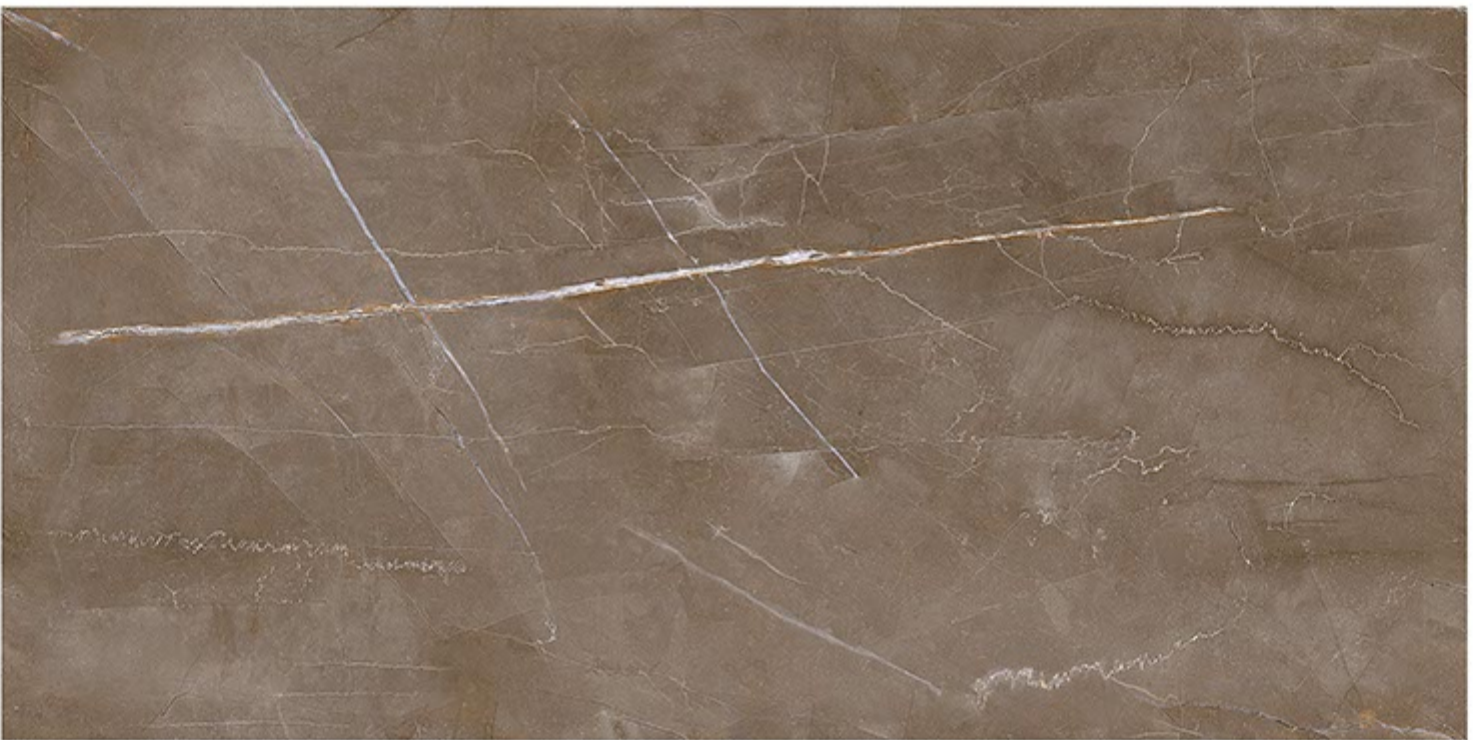

GLOSSY

300x600mm

Fill your
Space With delightful **creations**