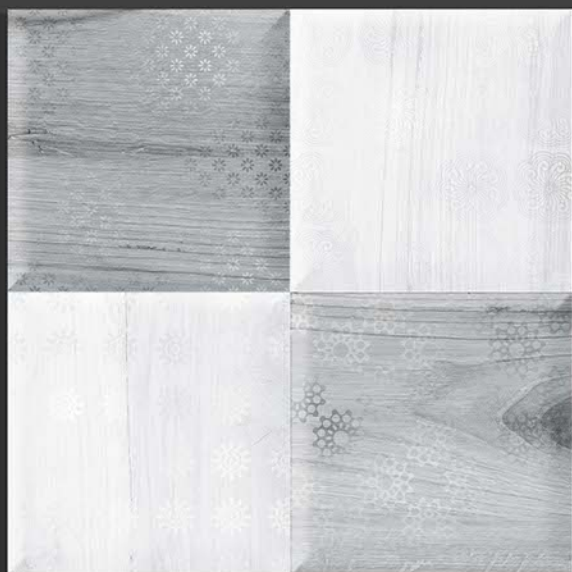

CHX_1232-F

DIGITAL WALL TILES

300X300 MM

FLOOR
SERIES

CHX_1233-F

DIGITAL WALL TILES

300X300 MM

FLOOR
SERIES