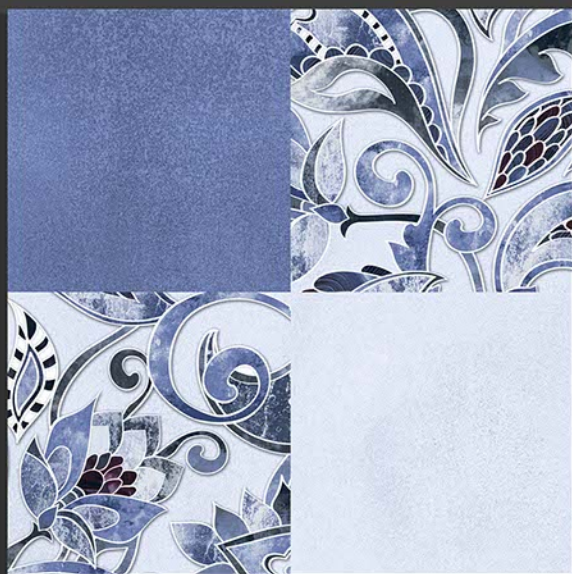

CHX_1228-F

DIGITAL WALL TILES

300X300 MM

FLOOR
SERIES

CHX_1229-F

DIGITAL WALL TILES

300X300 MM

FLOOR
SERIES