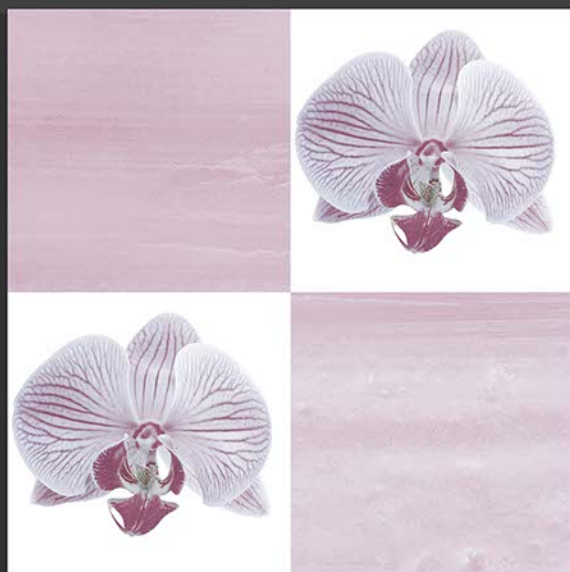

FLOOR
SERIES

CHX_1219-F