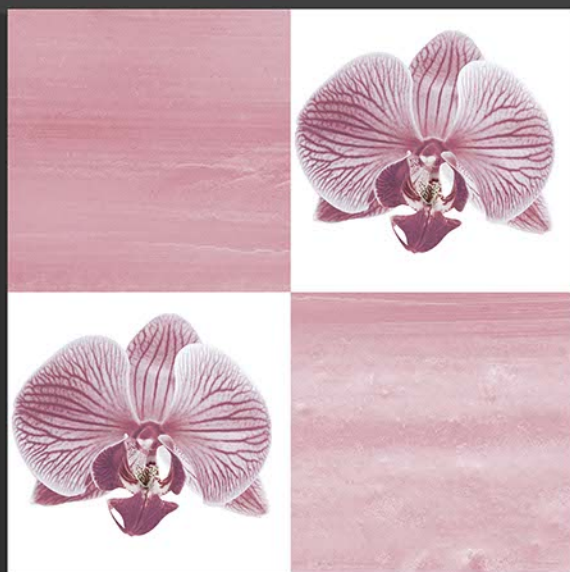

FLOOR
SERIES

CHX_1217-F