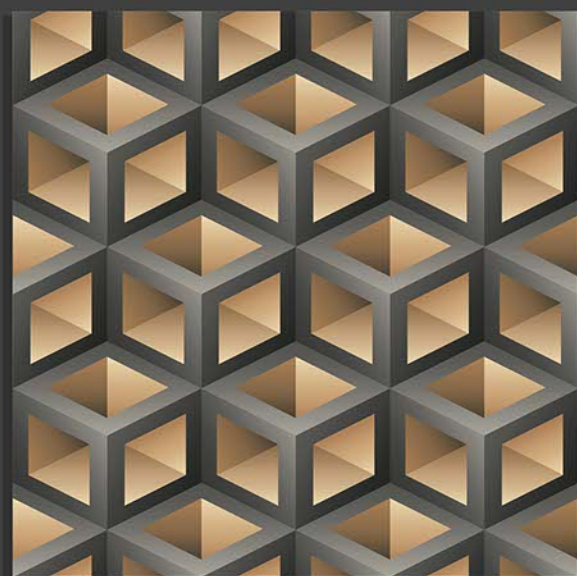

FLOOR
SERIES

1063-F