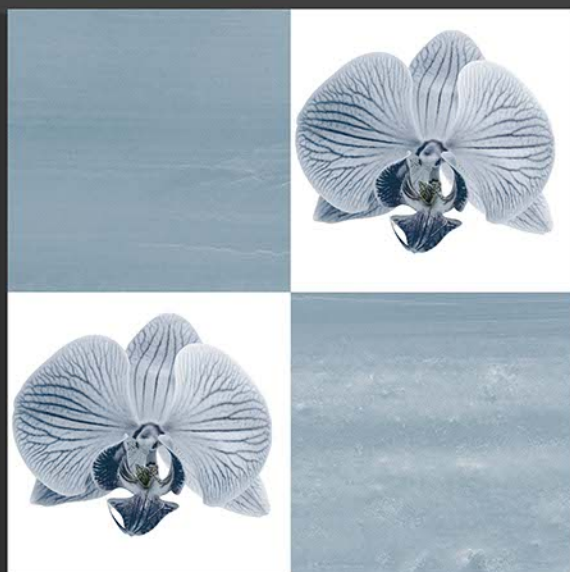

FLOOR
SERIES

CHX_1213-F