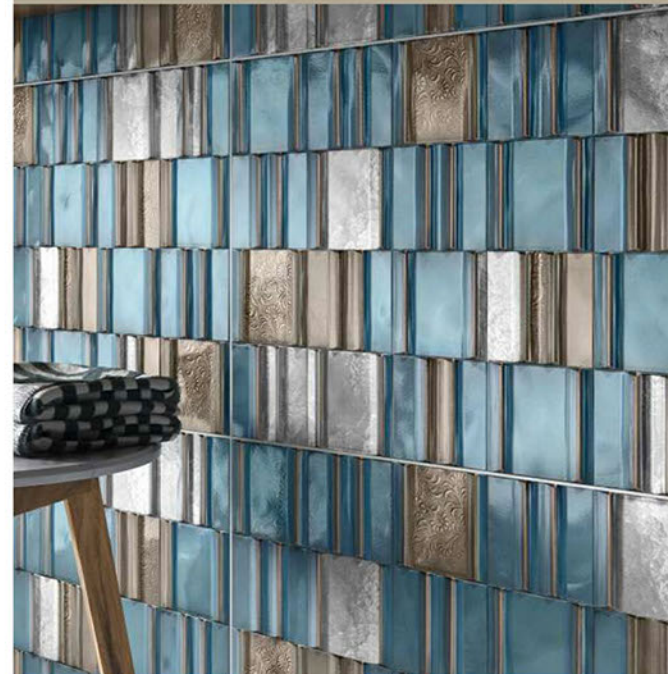

# SANARIYA

C E R A M I C

300X450mm

The ceramic era inspired the idea of the glossy collection, which combines visual complexity the quality of the "aged" ornamental and the linear severity of the geometric de-cows. Soft beige and gray tones, a panel with a multi-layered floral pattern design and watercolor stripes of decorative elements everythinging is created to to create a calm yet brightly individual interior with interesting ac-cent parts.