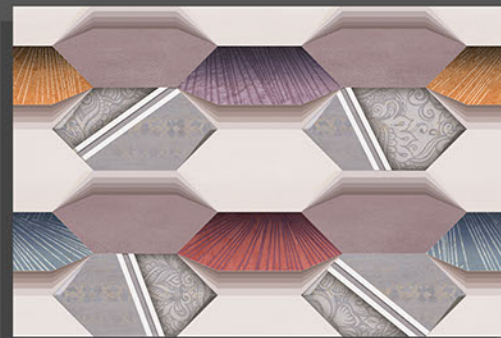

GLOSSY
SERIES

10428 | LT
HL_1
HL_2
DK

10428 | LT
HL_3
HL_3
DK

10429 | LT
HL_1
HL_2
DK

DIGITAL WALL TILES
300X 300 MM
450 MM