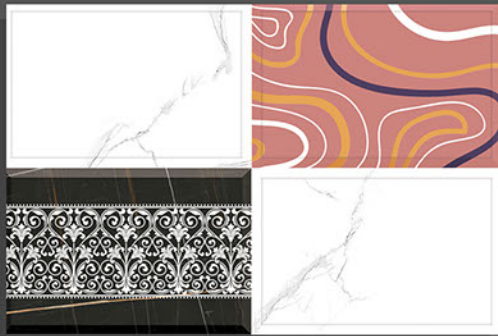

10160 | LT  
HL\_1  
DK

10162 | LT  
HL\_1  
DK

DIGITAL WALL TILES

300X 300 MM  
450 MM

GLOSSY  
SERIES

10170 | LT  
HL\_3  
HL\_4  
LT

10188 | LT  
HL\_1A  
HL\_1B  
DK

10191 | LT  
HL\_1A  
HL\_1B  
DK