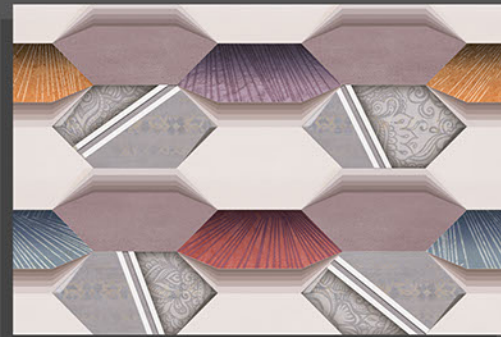

GLOSSY
SERIES

10428 | LT
HL_1
HL_2
DK

10428 | LT
HL_3
HL_3
DK

10429 | LT
HL_1
HL_2
DK

DIGITAL WALL TILES
300X 300 MM
450 MM