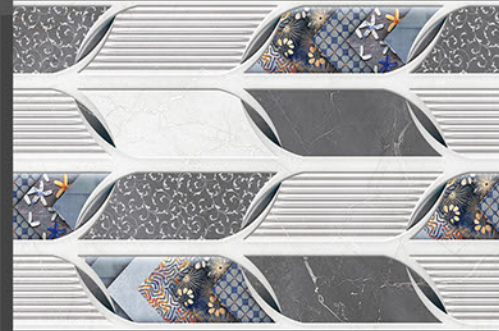

GLOSSY
SERIES

10465 | LT
HL_1
HL_1
DK

10466 | LT
HL_1
HL_2
DK

10468 | LT
HL_1
HL_2
DK

DIGITAL WALL TILES
300X 300 MM
450 MM