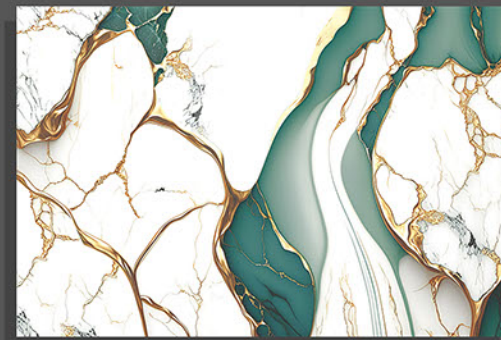

GLOSSY SERIES

10571 | LT
HL_1A
HL_1B
DK

10574 | LT
HL_1A
HL_1B
DK

10577 | LT
HL_1
HL_2
DK

DIGITAL WALL TILES
300X 300 MM
450 MM