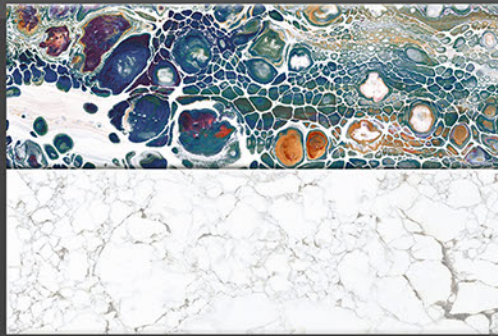

GLOSSY
SERIES

10458 | LT
HL_1
DK

10459 | LT
HL_1
DK

10460 | LT
HL_1
DK

DIGITAL WALL TILES

300X 300 MM
450 MM