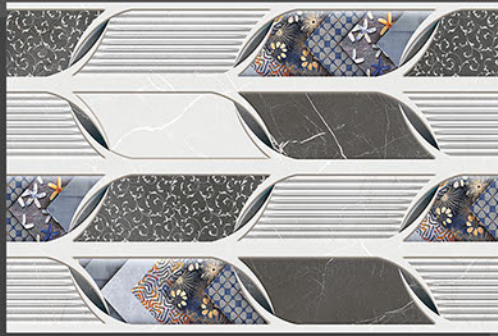

GLOSSY
SERIES

10578 | LT
HL_1
HL_2
DK

10578 | LT
HL_3
HL_3
DK

10586 | LT
HL_1
HL_2
DK

DIGITAL WALL TILES
300X 300 MM
450 MM