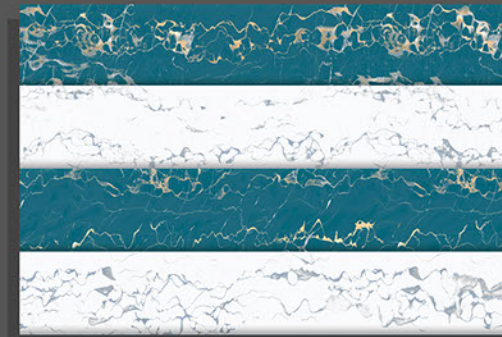

GLOSSY
SERIES

10489 | LT
HL_1A
HL_1B
DK

10492 | LT
HL_1A
HL_1B
DK

10493 | LT
HL_1
HL_2
DK

DIGITAL WALL TILES
300X 300 MM
450 MM