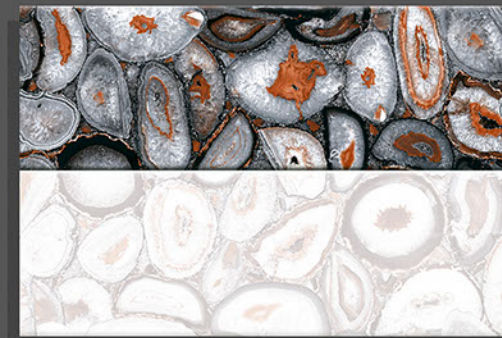

GLOSSY
SERIES

10453 | LT
HL_1
DK

10454 | LT
HL_1
DK

10457 | LT
HL_1
DK

DIGITAL WALL TILES

300X 300 MM
450 MM