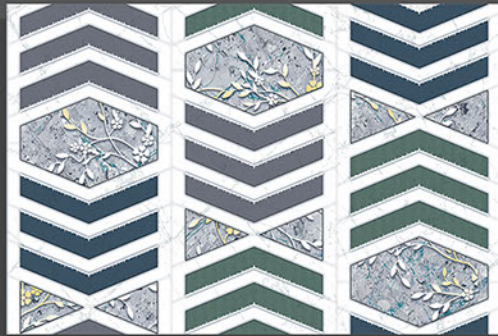

GLOSSY
SERIES

10637 | LT
HL_1
DK

10638 | LT
HL_1
DK

10639 | LT
HL_1
DK

DIGITAL WALL TILES

300X 300 MM
450 MM