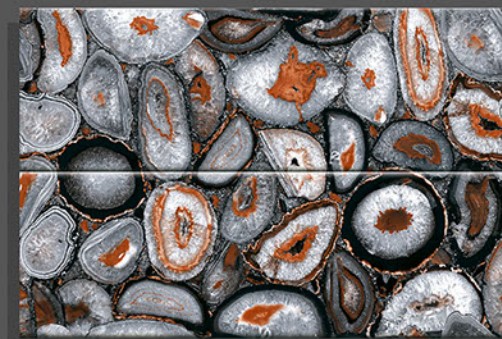

GLOSSY
SERIES

10453 | LT
HL_1
DK

10454 | LT
HL_1
DK

10457 | LT
HL_1
DK

DIGITAL WALL TILES

300X 300 MM
450 MM