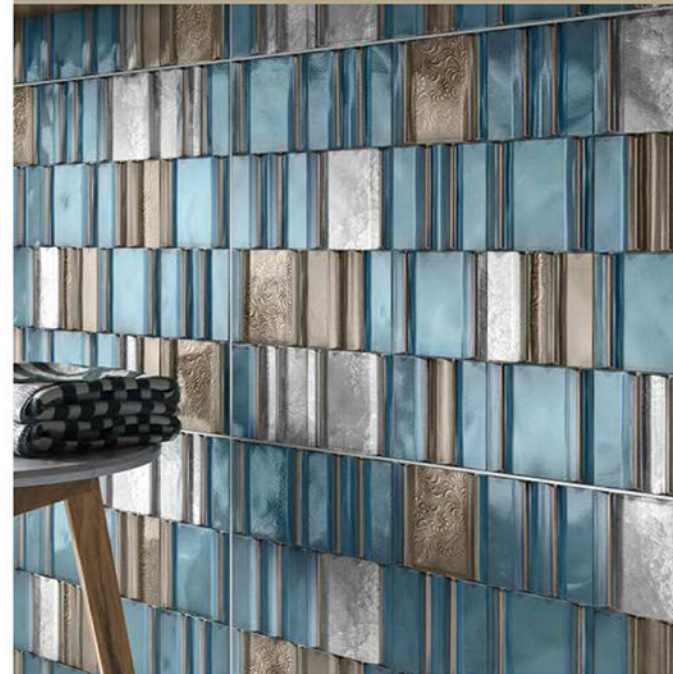

# SANARIYA

C E R A M I C

300X450mm

The ceramic era inspired the idea of the glossy collection, which combines visual complexity the quality of the "aged" ornamental and the linear severity of the geometric de-cows. Soft beige and gray tones, a panel with a multi-layered floral pattern design and watercolor stripes of decorative elements everythinging is created to to create a calm yet brightly individual interior with interesting ac-cent parts.