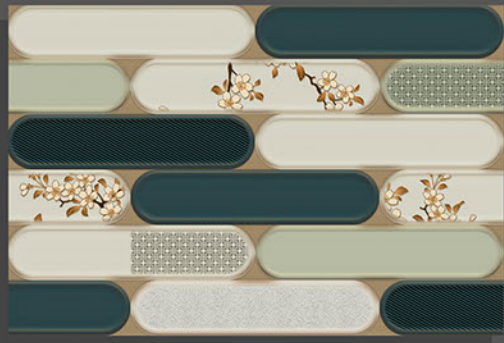

10672 | LT  
HL\_1  
DK

DIGITAL WALL TILES

300X 300 MM  
450 MM

10673 | LT  
HL\_1  
DK

10674 | LT  
HL\_1  
DK

DIGITAL WALL TILES

300X 300 MM  
450 MM

10675 | LT  
HL\_1  
HL\_2  
DK