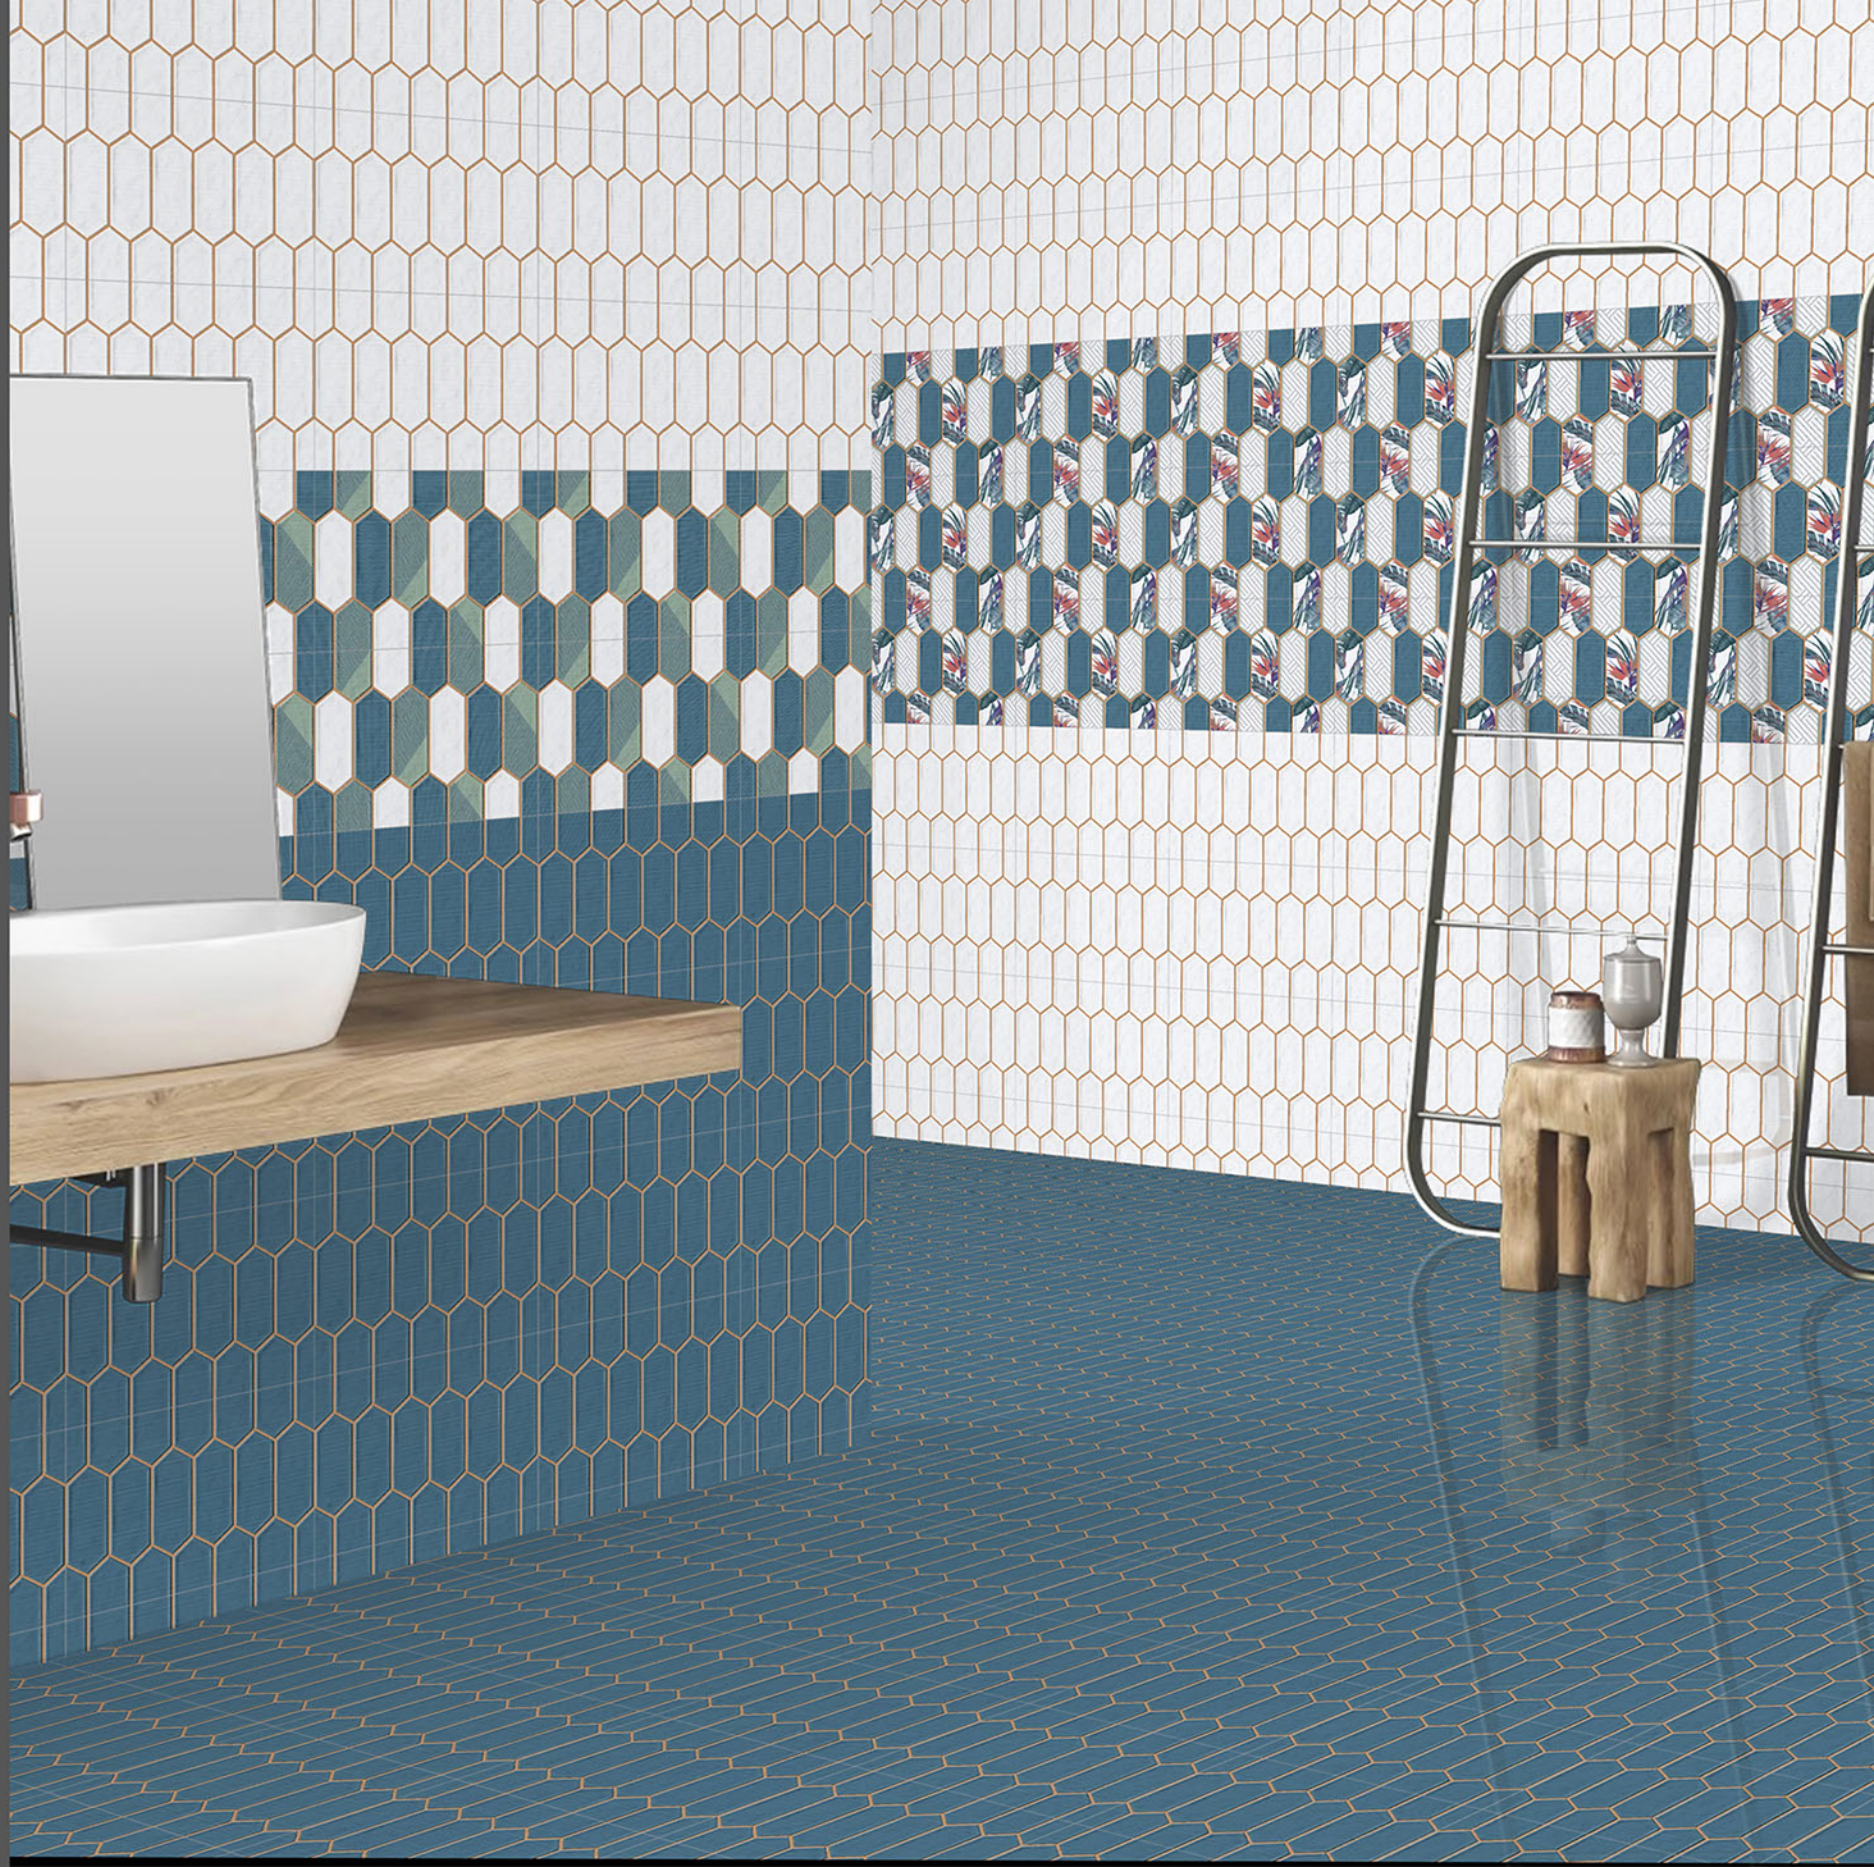

10681 | LT
HL_1
HL_2
DK

DIGITAL WALL TILES

300X 300 MM
450 MM