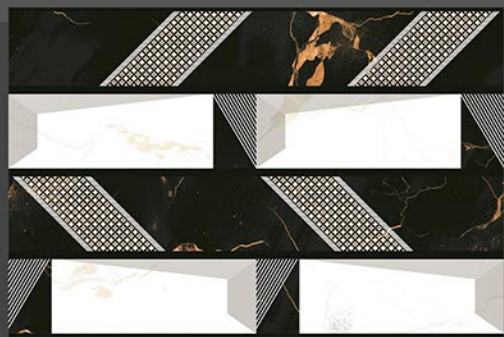

DIGITAL WALL TILES

300X 300 MM
450 MM

PLAIN

10890 | LT
HL_1
DK

DIGITAL WALL TILES

300X 300 MM
450 MM

10891 | LT
HL_1
DK

DIGITAL WALL TILES