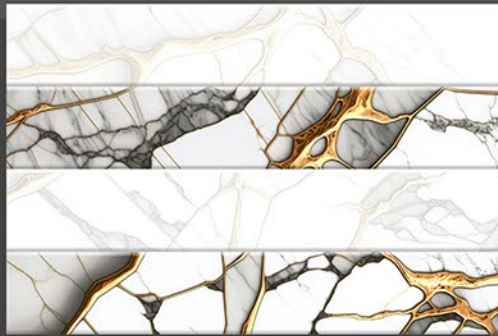

300X 300 MM
450 MM

GLOSSY
SERIES

10731 | LT_RANDOM
HL_1
DK_RANDOM

10731 | LT
HL_2
DK

10731 | LT
HL_3
DK

DIGITAL WALL TILES

300X 300 MM
450 MM

GLOSSY
SERIES