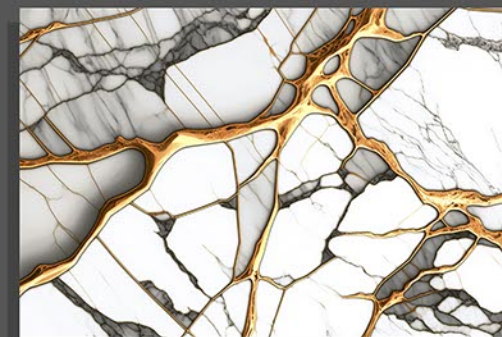

300X 300 MM
450 MM

GLOSSY
SERIES

10731 | LT_RANDOM
HL_1
DK_RANDOM

10731 | LT
HL_2
DK

10731 | LT
HL_3
DK

DIGITAL WALL TILES

300X 300 MM
450 MM

GLOSSY
SERIES