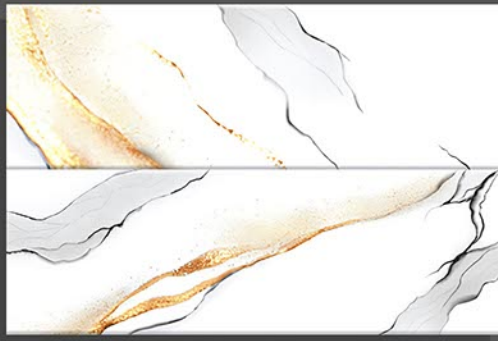

300X 300 MM
450 MM

GLOSSY
SERIES

10723 | LT
HL_1
HL_2
DK

10724 | LT
HL_1
HL_2
DK

10725 | LT_RANDOM
HL_1
HL_2
DK_RANDOM

DIGITAL WALL TILES

300X 300 MM
450 MM

GLOSSY
SERIES