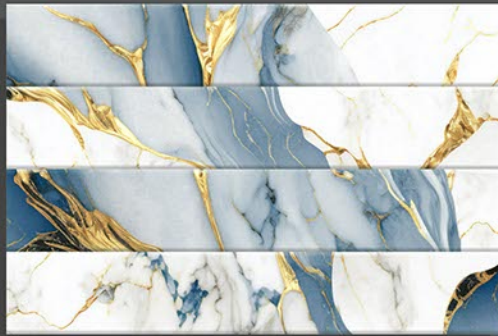

GLOSSY
SERIES

10735 | LT_RANDOM
HL_1
DK_RANDOM

10735 | LT
HL_2
DK

10735 | LT
HL_3
DK

DIGITAL WALL TILES

300X 300 MM
450 MM