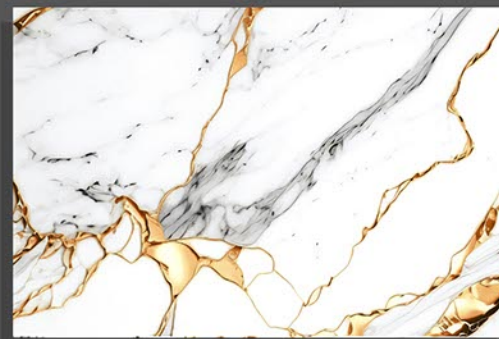

GLOSSY
SERIES

10738 | LT_RANDOM
HL_1
HL_2
DK_RANDOM

10738 | LT
HL_3
HL_2
DK

DIGITAL WALL TILES

300X 300 MM
450 MM