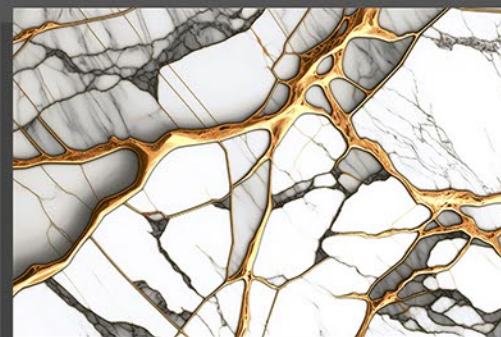

300X 300 MM
450 MM

GLOSSY
SERIES

10731 | LT_RANDOM
HL_1
DK_RANDOM

10731 | LT
HL_2
DK

10731 | LT
HL_3
DK

DIGITAL WALL TILES

300X 300 MM
450 MM

GLOSSY
SERIES