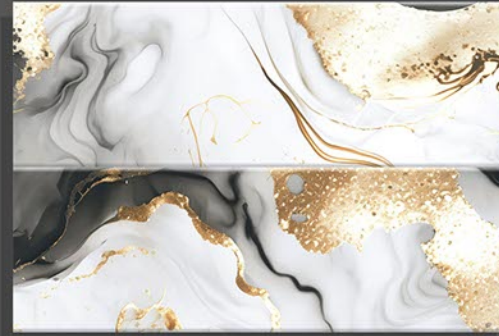

GLOSSY
SERIES

10731 | LT_RANDOM
HL_1
DK_RANDOM

10731 | LT
HL_2
DK

10731 | LT
HL_3
DK

DIGITAL WALL TILES

300X 300 MM
450 MM