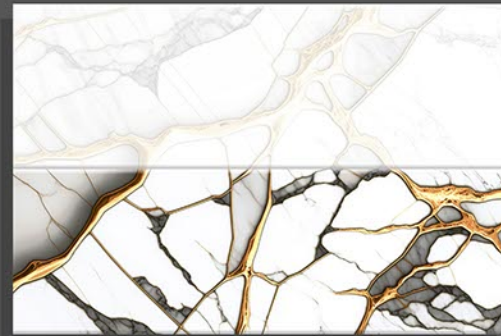

300X 300 MM
450 MM

GLOSSY
SERIES

10731 | LT_RANDOM
HL_1
DK_RANDOM

10731 | LT
HL_2
DK

10731 | LT
HL_3
DK

DIGITAL WALL TILES

300X 300 MM
450 MM

GLOSSY
SERIES