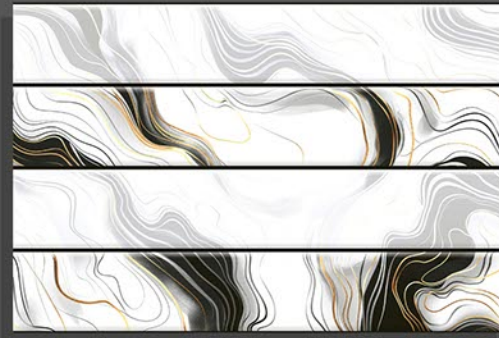

GLOSSY
SERIES

10723 | LT
HL_1
HL_2
DK

10724 | LT
HL_1
HL_2
DK

10725 | LT_RANDOM
HL_1
HL_2
DK_RANDOM

DIGITAL WALL TILES

300X 300 MM
450 MM