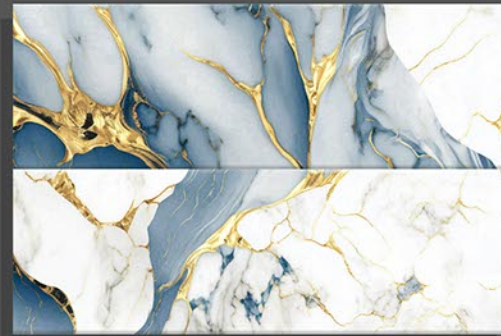

GLOSSY
SERIES

10735 | LT_RANDOM
HL_1
DK_RANDOM

10735 | LT
HL_2
DK

10735 | LT
HL_3
DK

DIGITAL WALL TILES

300X 300 MM
450 MM