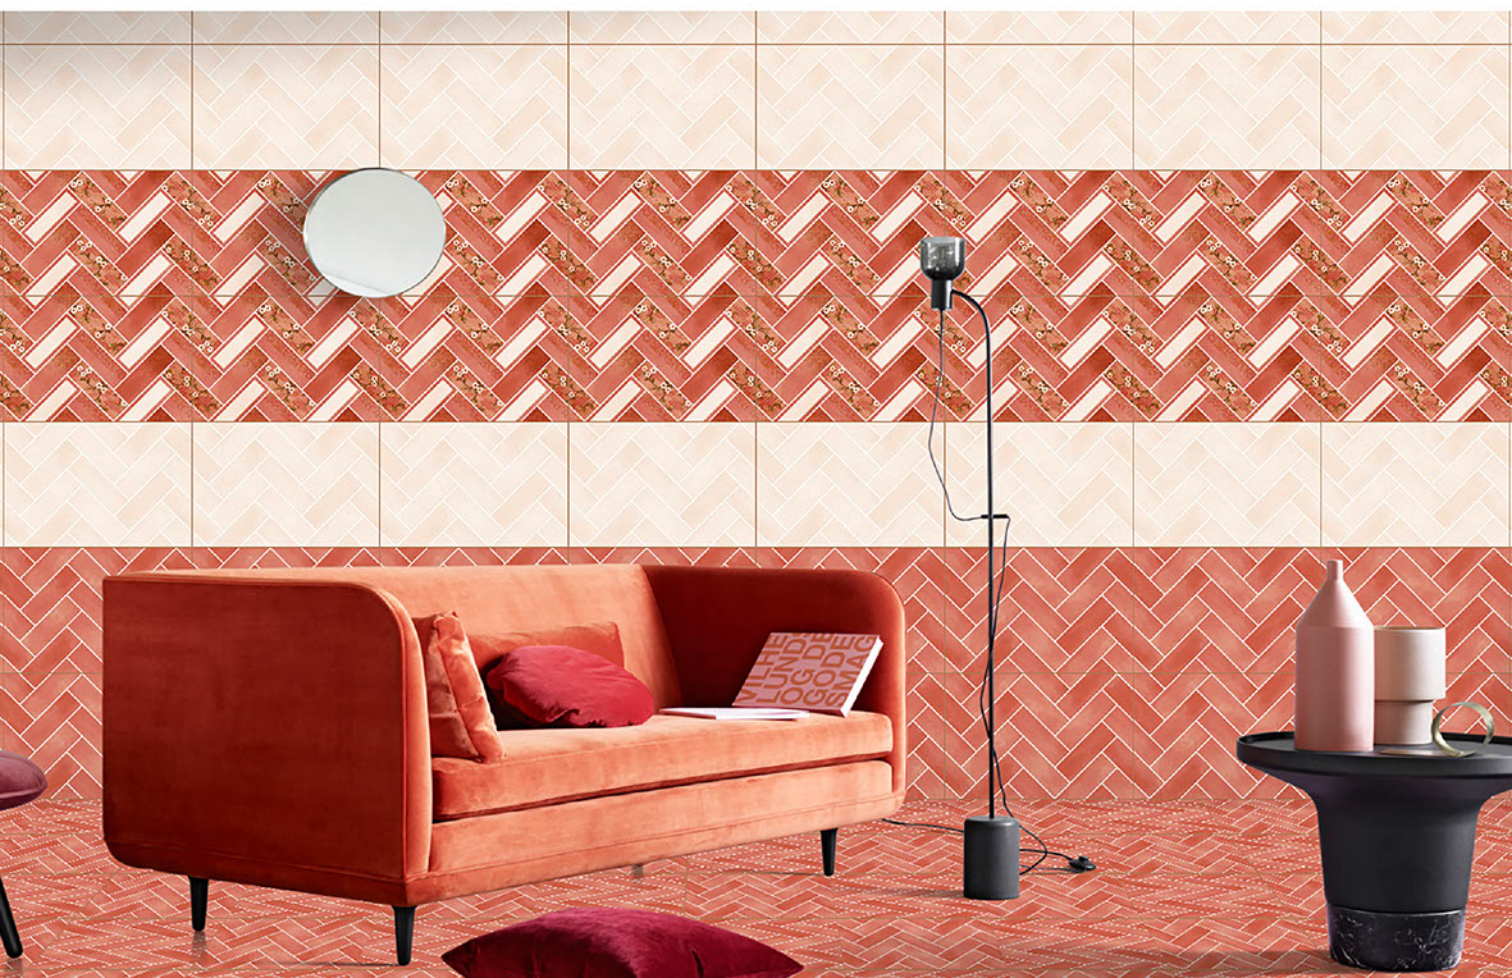

DK

HL1

300x450mm
GLOSSY FINISH

DESIGN NO-10840

LT

DK

HL1

300x450mm
GLOSSY FINISH