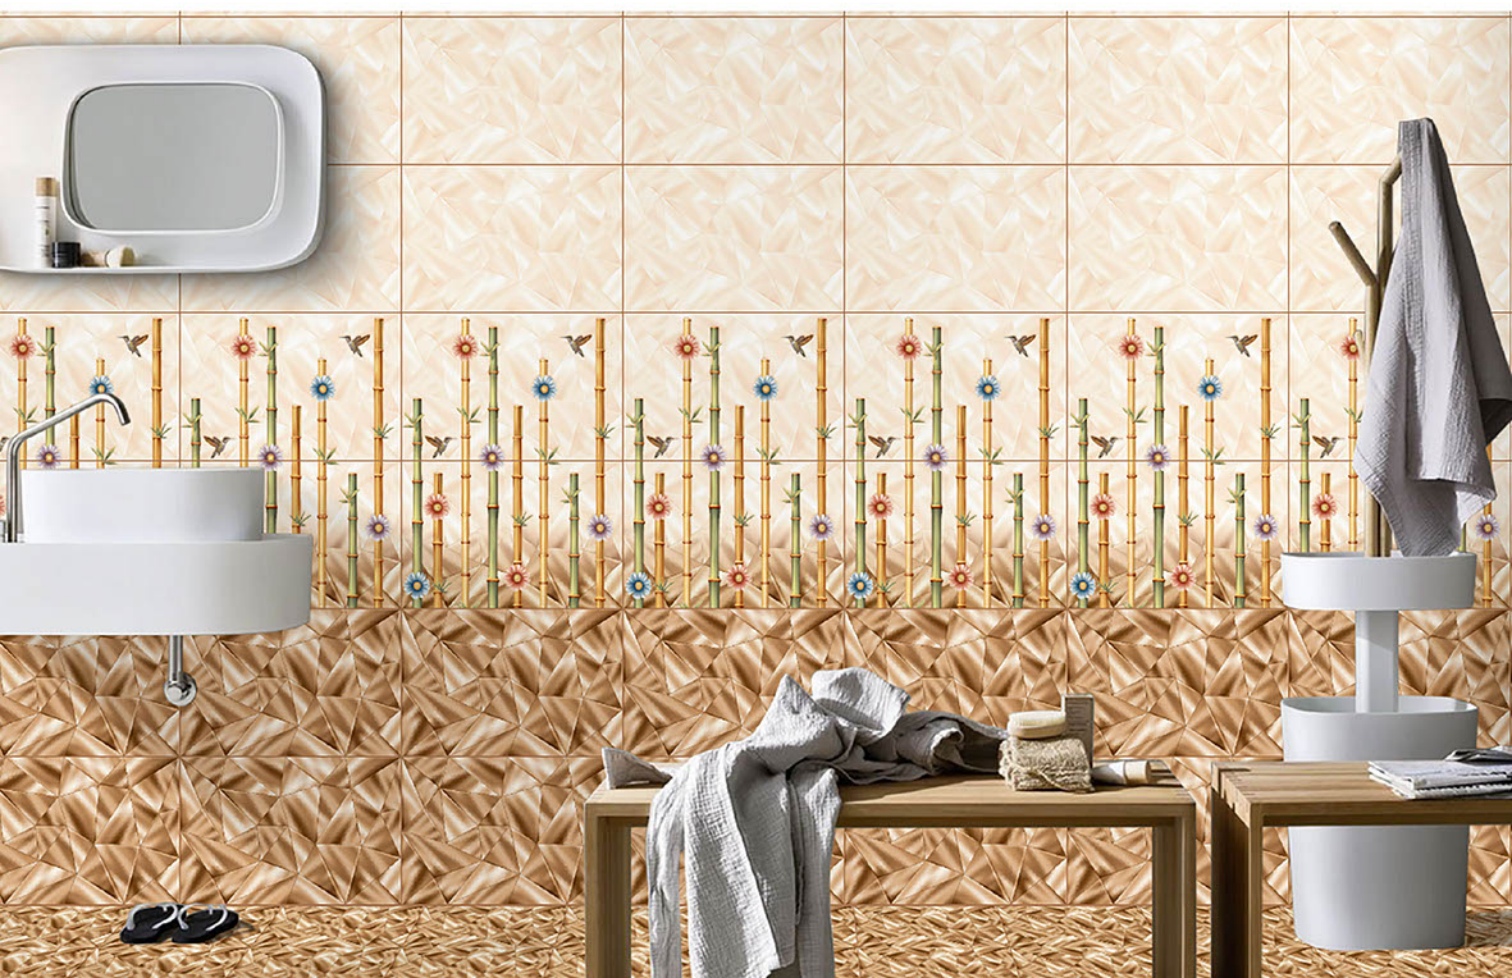

DESIGN NO-10855

LT

DK

HL2 A-B

300x450mm
GLOSSY FINISH

DESIGN NO-10856

DK

DK