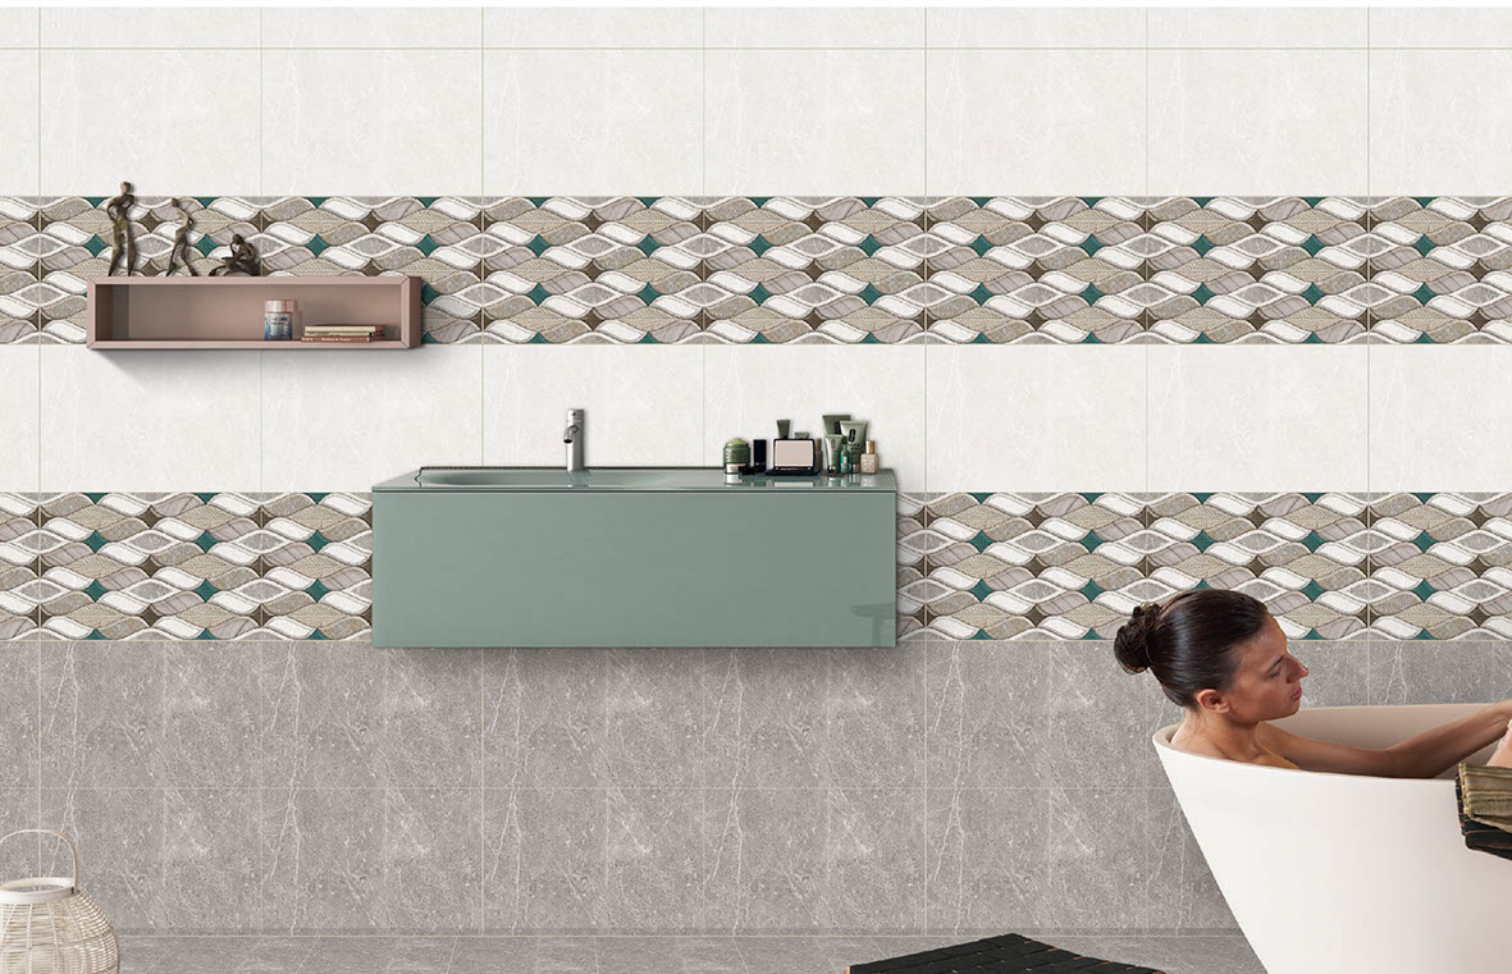

300x450mm
GLOSSY FINISH

DESIGN NO-10799

LT

DK

HL1

300x450mm
GLOSSY FINISH

DESIGN NO-10800

LT