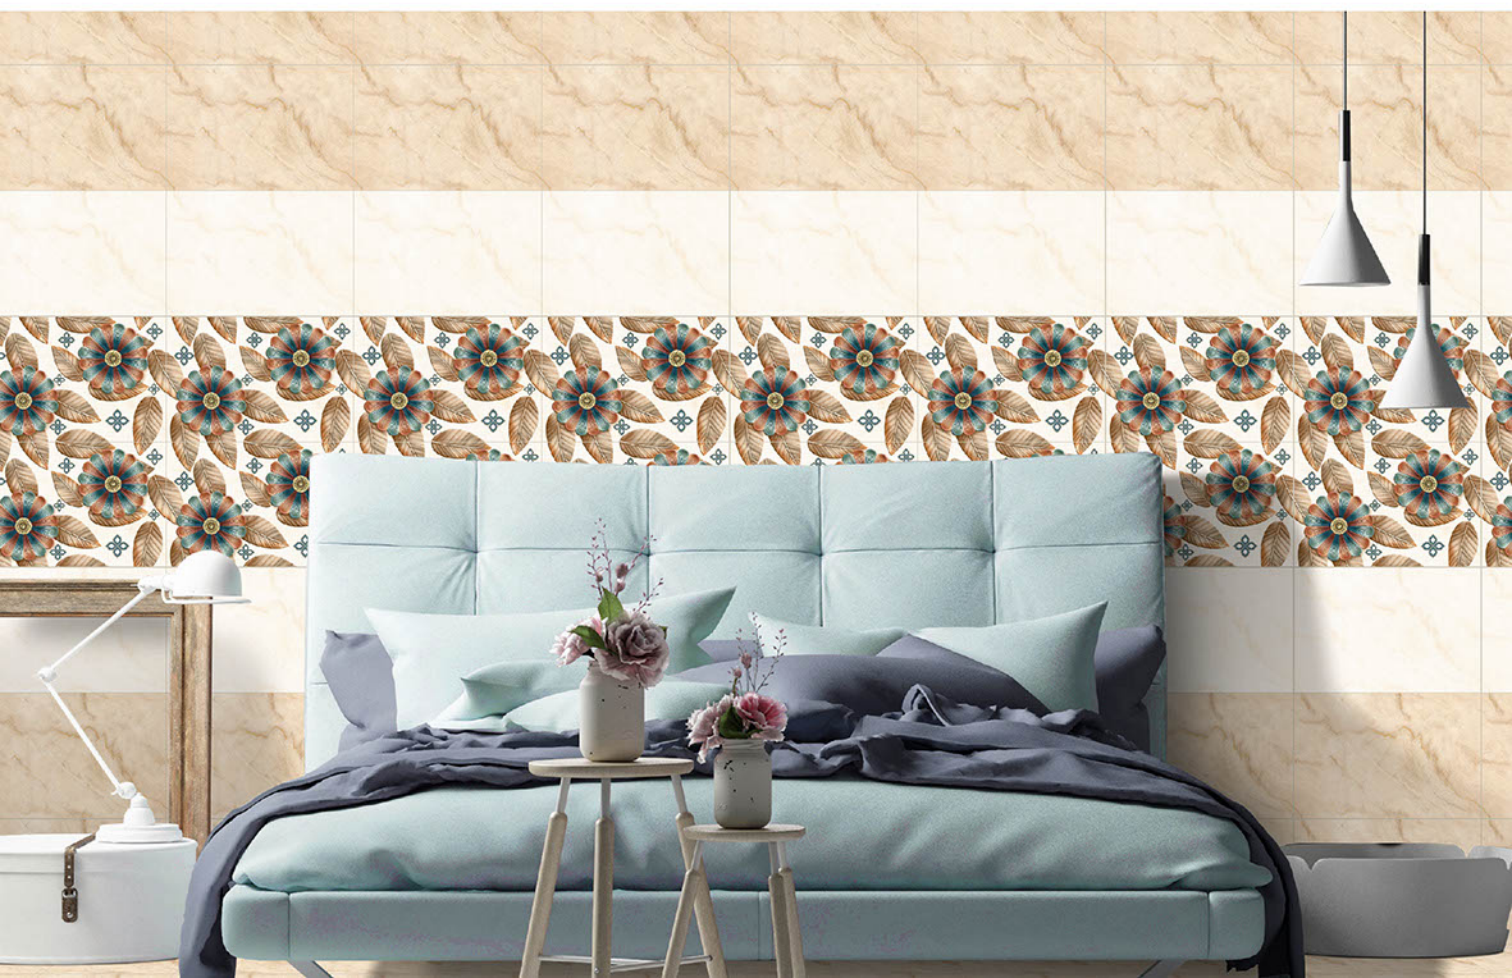

300x450mm
GLOSSY FINISH

DESIGN NO-10828

LT

DK

HL1