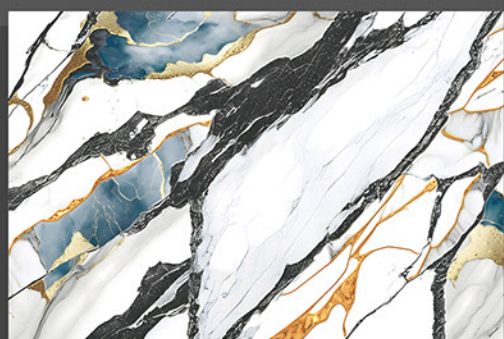

10899 | LT
HL_1
DK

DIGITAL WALL TILES

300X 300 MM
450 MM