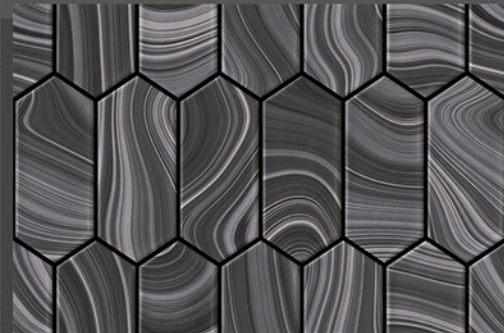

11566 | LT
HL_1
DK