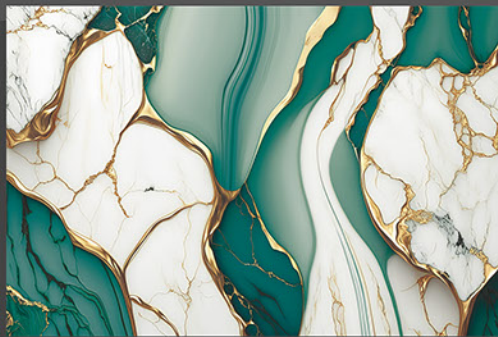

11531 | LT  
HL\_1  
DK

DIGITAL WALL TILES  
300X 300 MM  
450 MM

GLOSSY  
SERIES

11532 | DK  
HL\_1  
DK

11533 | LT  
HL\_1  
DK

11533 | LT  
HL\_2  
DK

DIGITAL WALL TILES  
300X 300 MM  
450 MM

GLOSSY  
SERIES