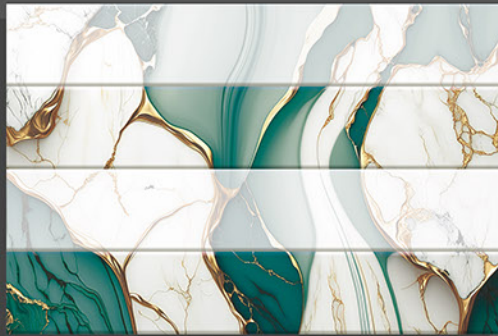

11531 | LT  
HL\_1  
DK

DIGITAL WALL TILES  
300X 300 MM  
450 MM

GLOSSY  
SERIES

11532 | DK  
HL\_1  
DK

11533 | LT  
HL\_1  
DK

11533 | LT  
HL\_2  
DK

DIGITAL WALL TILES  
300X 300 MM  
450 MM

GLOSSY  
SERIES