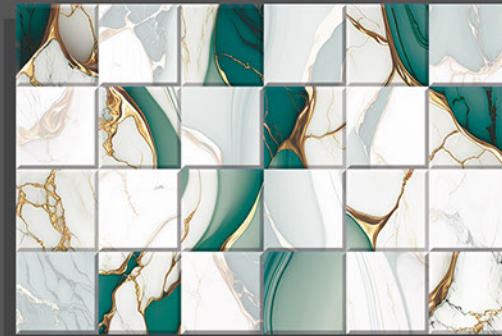

11531 | LT  
HL\_1  
DK

DIGITAL WALL TILES  
300X 300 MM  
450 MM

GLOSSY  
SERIES

11532 | DK  
HL\_1  
DK

11533 | LT  
HL\_1  
DK

11533 | LT  
HL\_2  
DK

DIGITAL WALL TILES  
300X 300 MM  
450 MM

GLOSSY  
SERIES