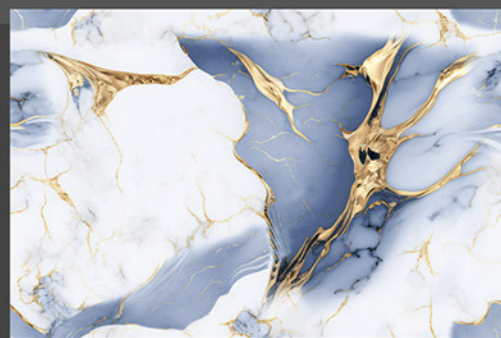

GLOSSY
SERIES

10999 | LT
HL_1
HL_2
DK

DIGITAL WALL TILES
300X 300 MM
450 MM