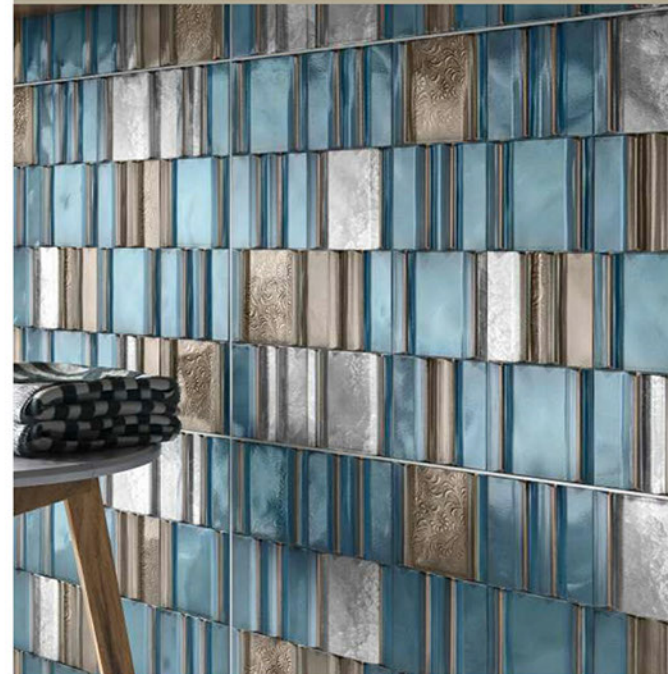

# SANARIYA

C E R A M I C

300X450mm

The ceramic era inspired the idea of the glossy collection, which combines visual complexity the quality of the "aged" ornamental and the linear severity of the geometric de-cows. Soft beige and gray tones, a panel with a multi-layered floral pattern design and watercolor stripes of decorative elements everythinging is created to to create a calm yet brightly individual interior with interesting ac-cent parts.