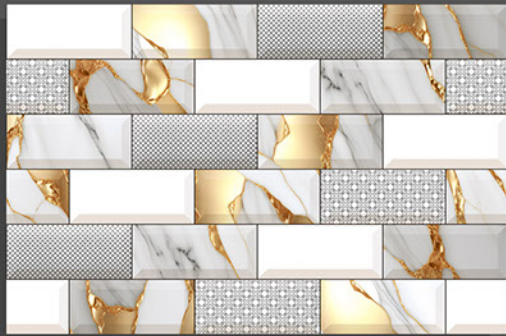

GLOSSY
SERIES

11532 | DK
HL_1
DK

11533 | LT
HL_1
DK

11533 | LT
HL_2
DK

DIGITAL WALL TILES
300X 300 MM
450 MM