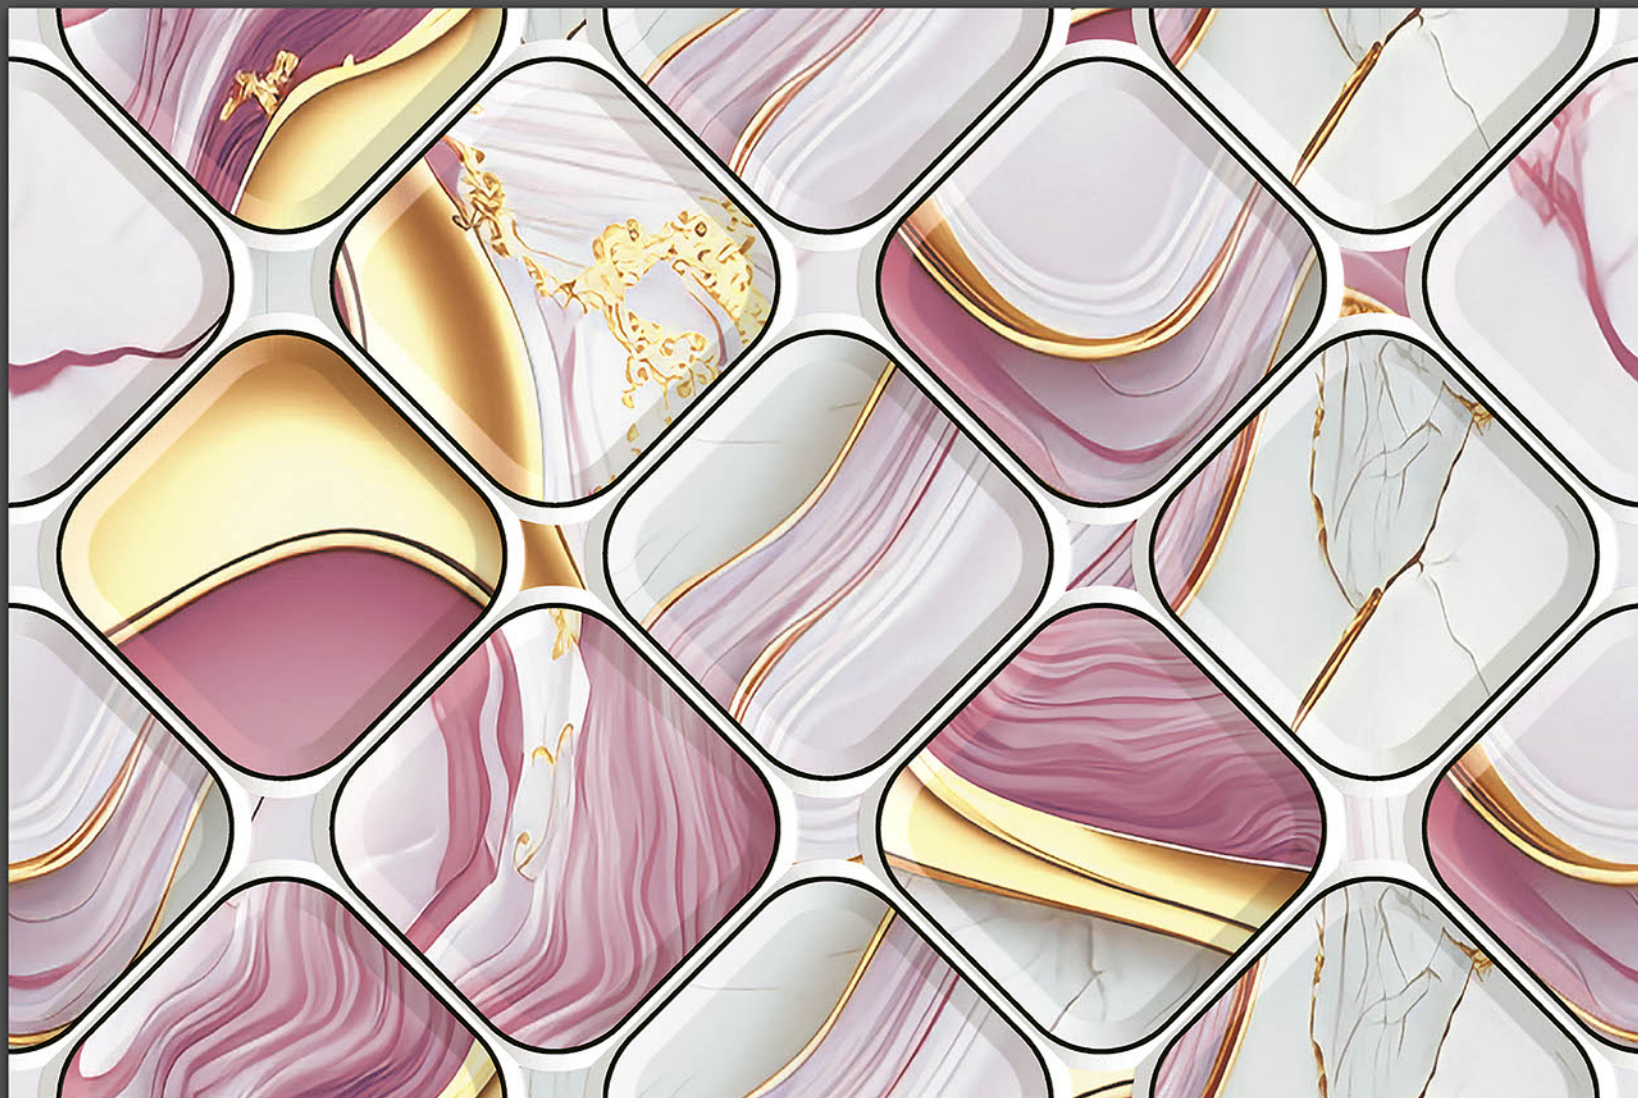

DESIGN NUMBER

10928 :- LT , HL_1

DIGITAL WALL TILES

**300X 300 MM
450 MM**

**GOLDEN
SERIES**

DESIGN NUMBER

10929 :- LT , HL_1

DIGITAL WALL TILES