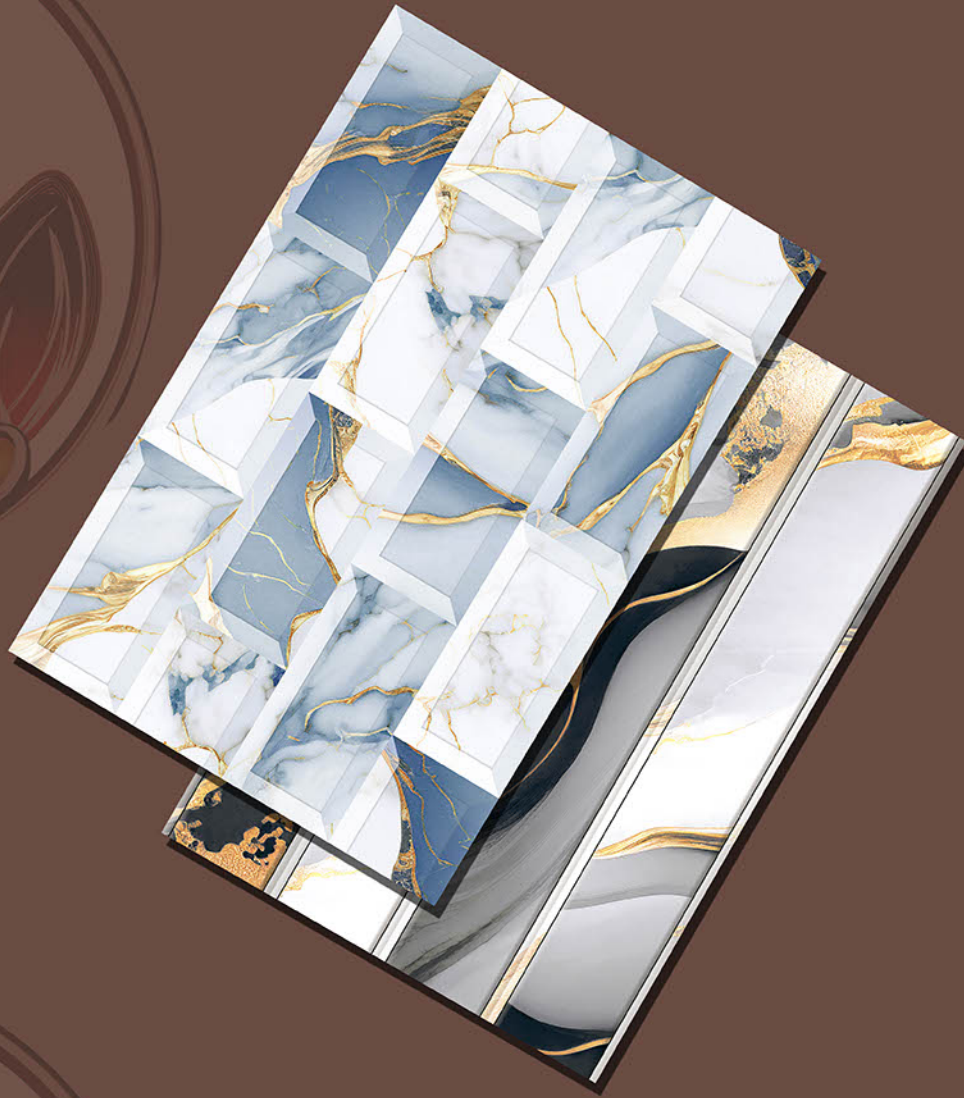

GOLDEN Concept Series

Reconnect with nature and add peace, balance and harmony to your space with the refreshing tropical prints in the wall collection.

Resistance to UV Rays

Resistance to Stain

Resistance to Frost