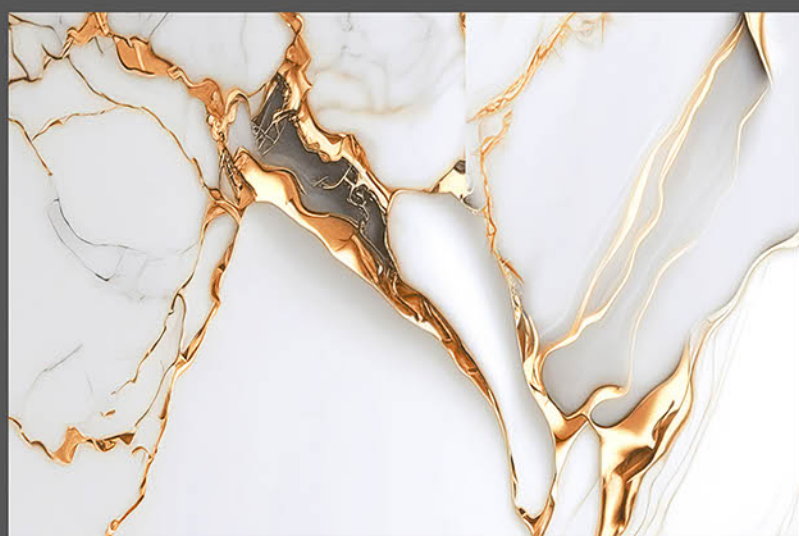

**GOLDEN
SERIES**

DESIGN NUMBER

10930 :- LT , HL_1

DIGITAL WALL TILES

300X $\frac{300 \text{ MM}}{450 \text{ MM}}$