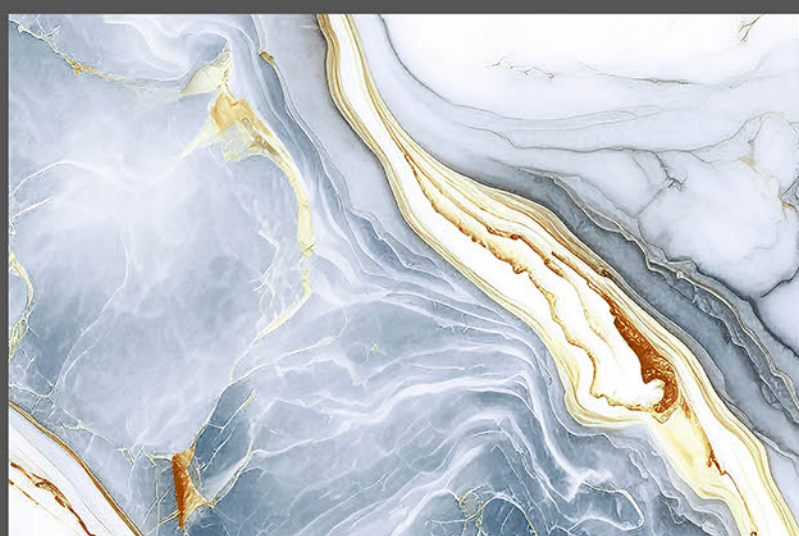

Resistance to Chemicals

**GOLDEN
SERIES**

DESIGN NUMBER

10915 :- LT , HL_1

DIGITAL WALL TILES

**300X 300 MM
450 MM**

**GOLDEN
SERIES**

DESIGN NUMBER