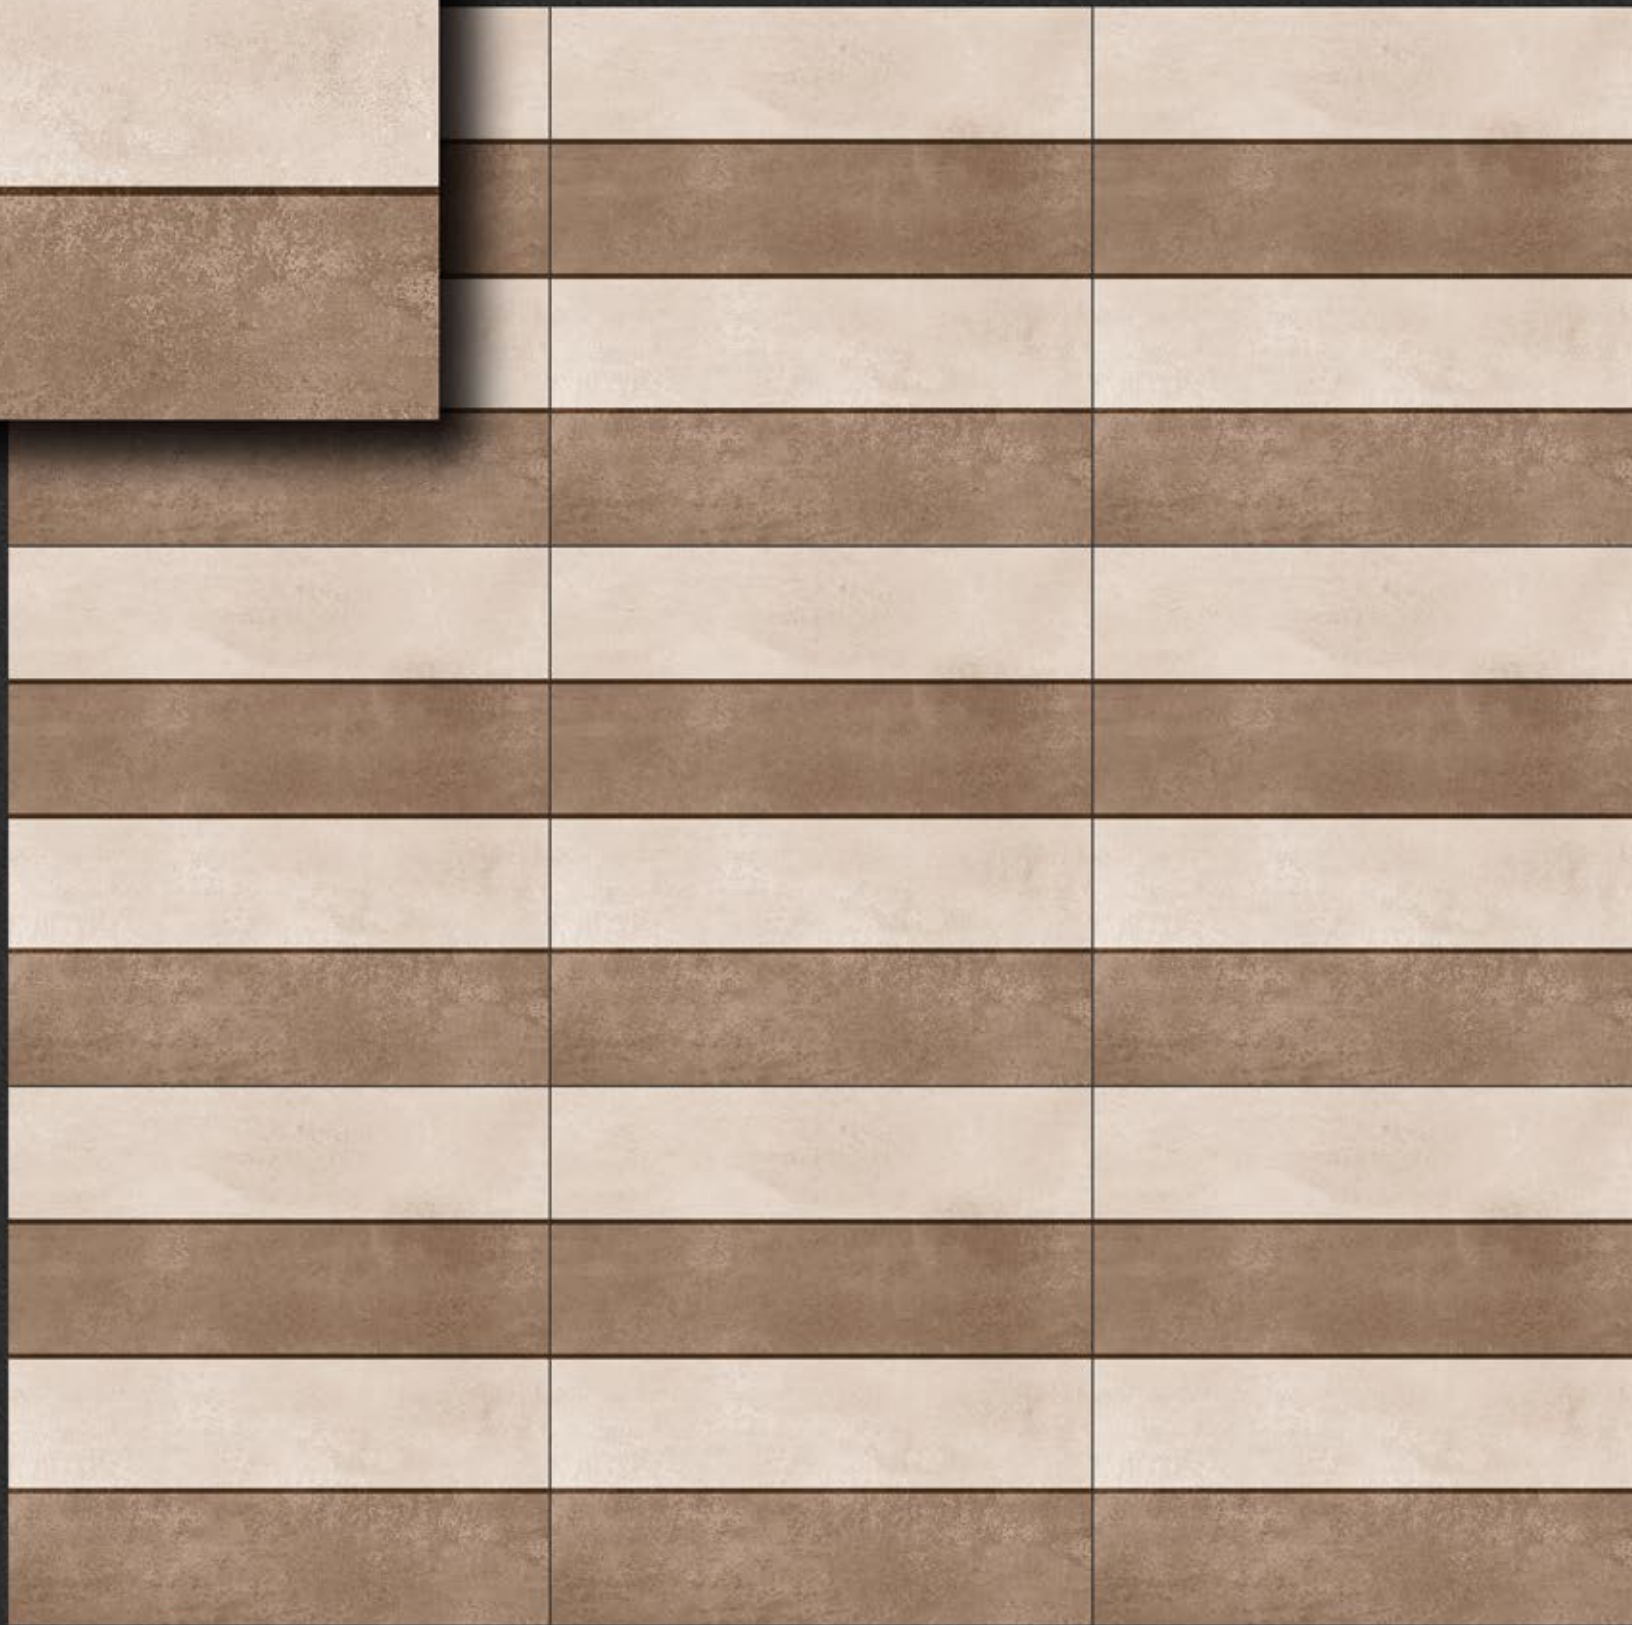

**DIGITAL
PORCELAIN
TILES**

600X600mm

09-HL

HL Series
Satin Matt Finish

10-HL

HL Series
Satin Matt Finish

12-HL

HL Series
Satin Matt Finish

13-HL

HL Series
Satin Matt Finish

14-HL

**HL Series
Satin Matt Finish**

15-HL

HL Series
Satin Matt Finish