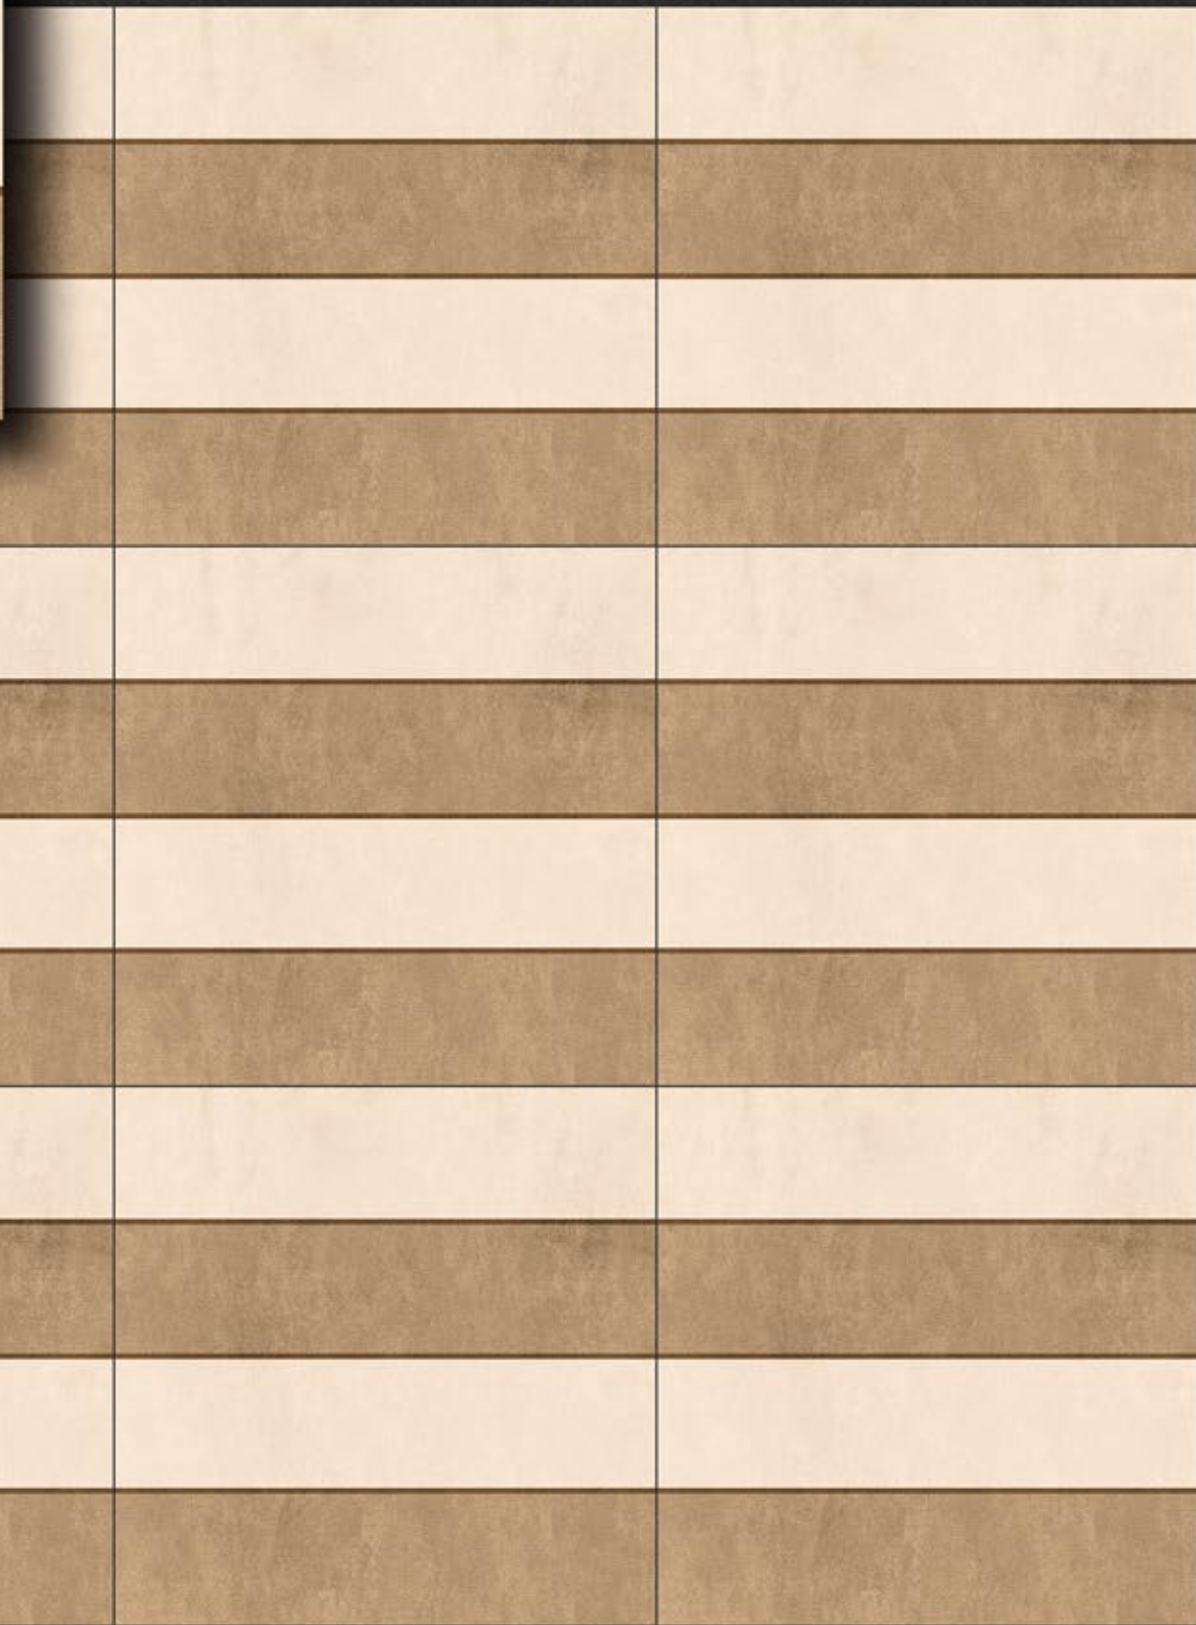

**DIGITAL
PORCELAIN
TILES**

600X600mm

09-HL

HL Series
Satin Matt Finish

10-HL

HL Series
Satin Matt Finish

12-HL

HL Series
Satin Matt Finish

13-HL

HL Series
Satin Matt Finish

14-HL

**HL Series
Satin Matt Finish**

15-HL

HL Series
Satin Matt Finish