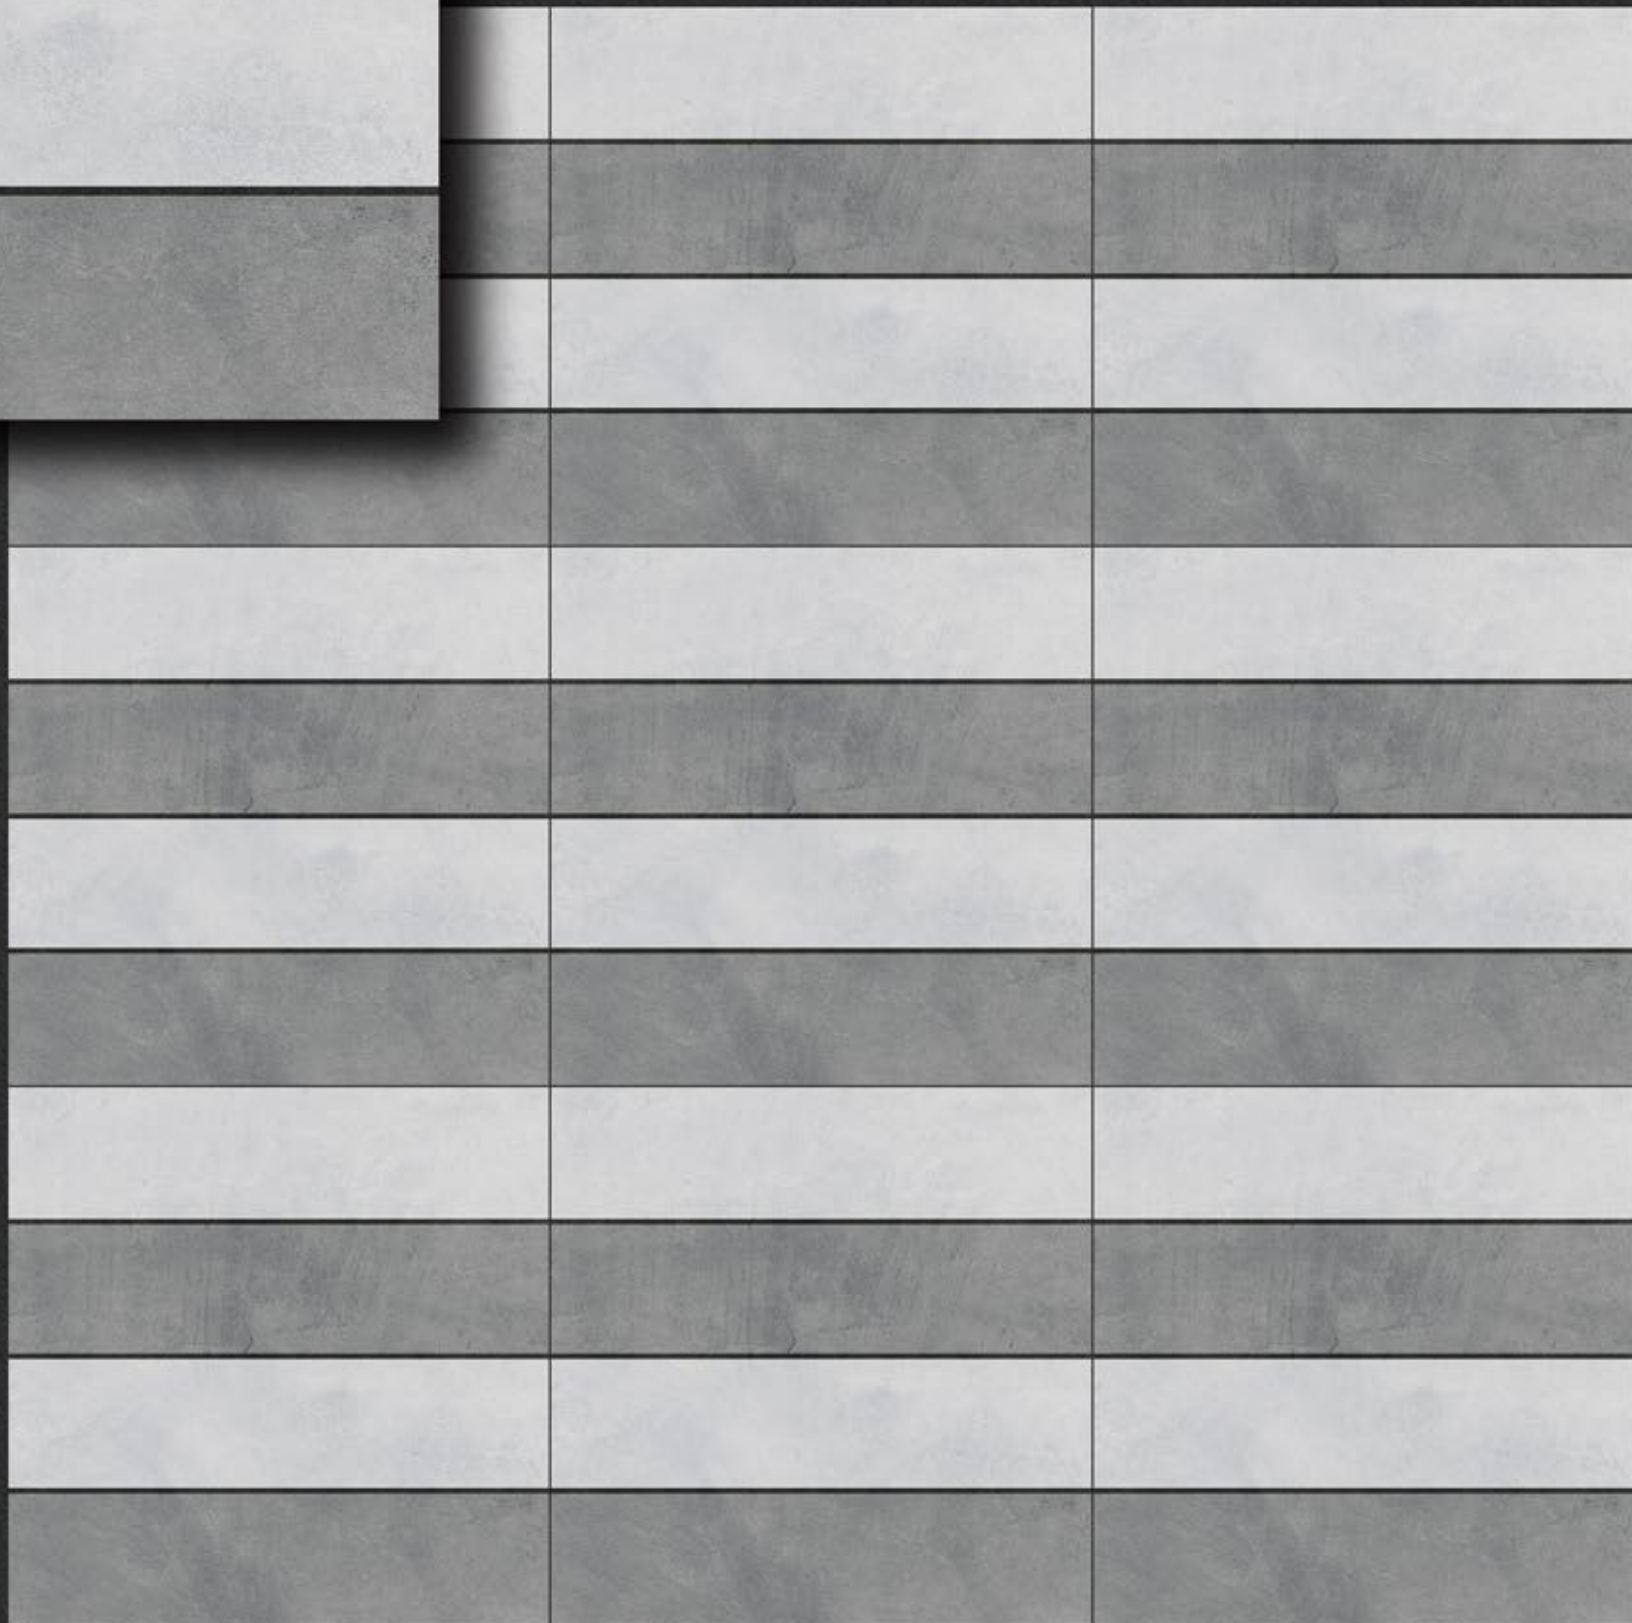

**DIGITAL
PORCELAIN
TILES**

600X600mm

09-HL

HL Series
Satin Matt Finish

10-HL

HL Series
Satin Matt Finish

12-HL

HL Series
Satin Matt Finish

13-HL

HL Series
Satin Matt Finish

14-HL

**HL Series
Satin Matt Finish**

15-HL

HL Series
Satin Matt Finish