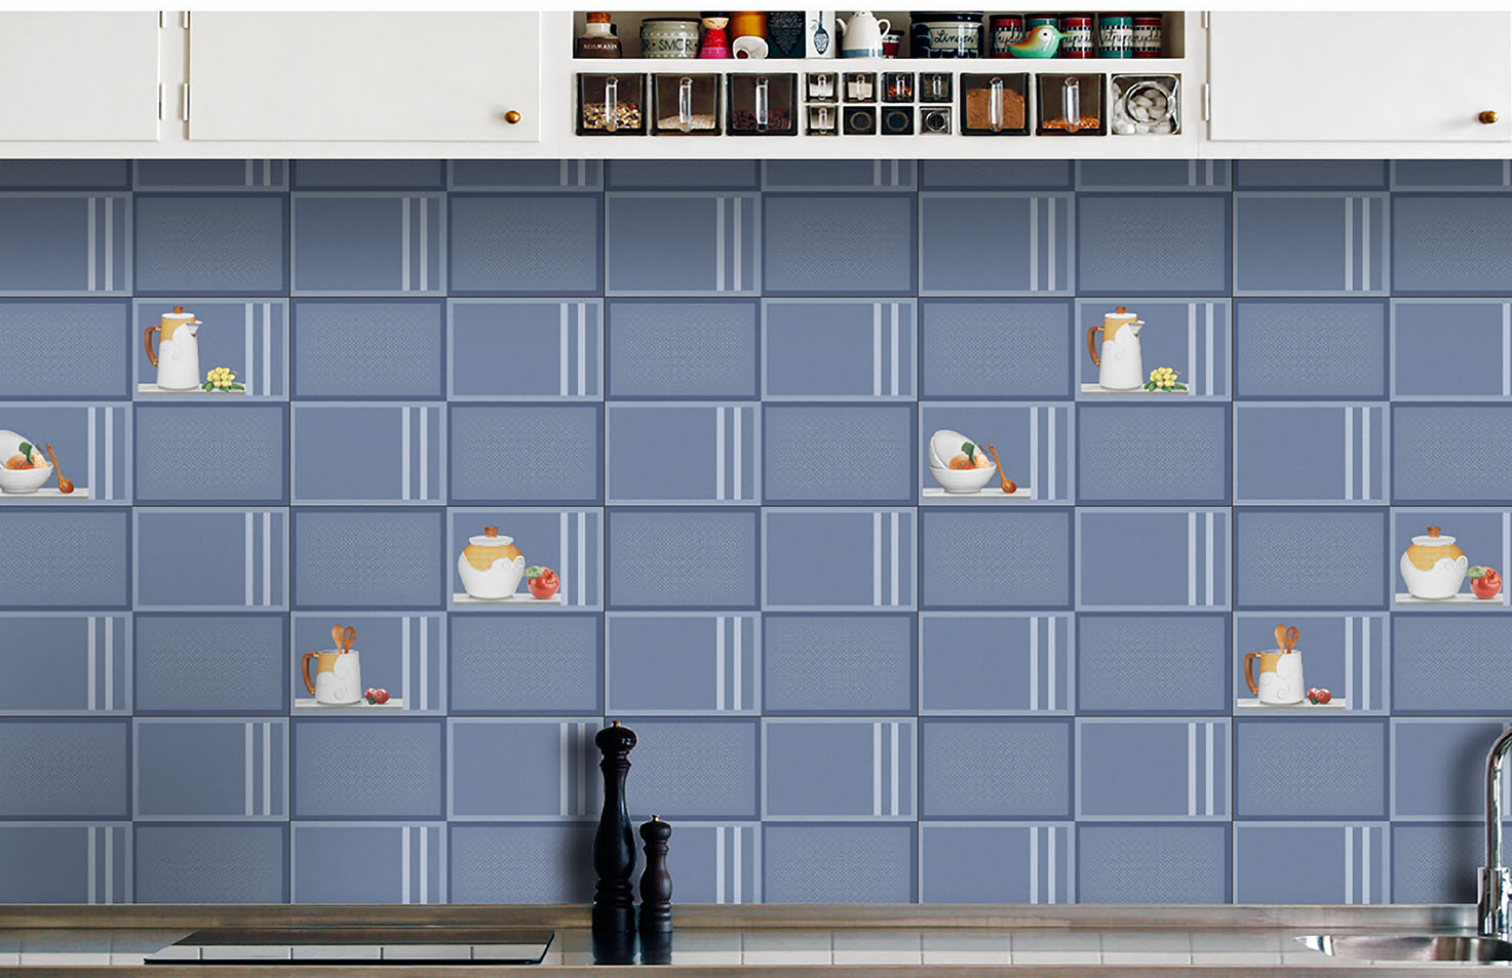

HL1

HL2

300x450mm
GLOSSY FINISH

DESIGN NO-3218

DK

HL1

HL2

300x450mm
GLOSSY FINISH