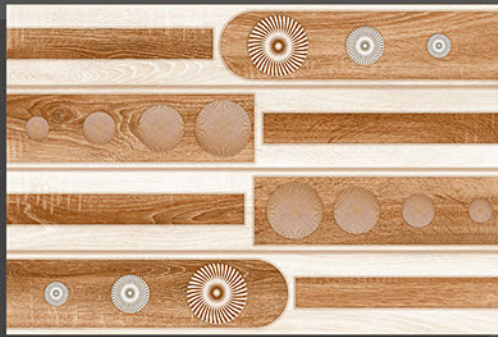

GLOSSY
SERIES

3235 | LT
HL_1
DK

3235 | LT
HL_2
HL_3
DK

3235 | LT
HL_4
HL_5
DK

DIGITAL WALL TILES
300X 300 MM
450 MM