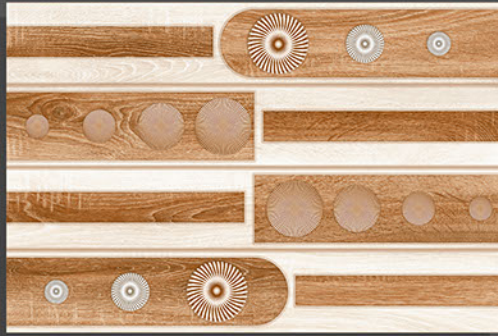

GLOSSY
SERIES

3235 | LT
HL_1
DK

3235 | LT
HL_2
HL_3
DK

3235 | LT
HL_4
HL_5
DK

DIGITAL WALL TILES
300X 300 MM
450 MM